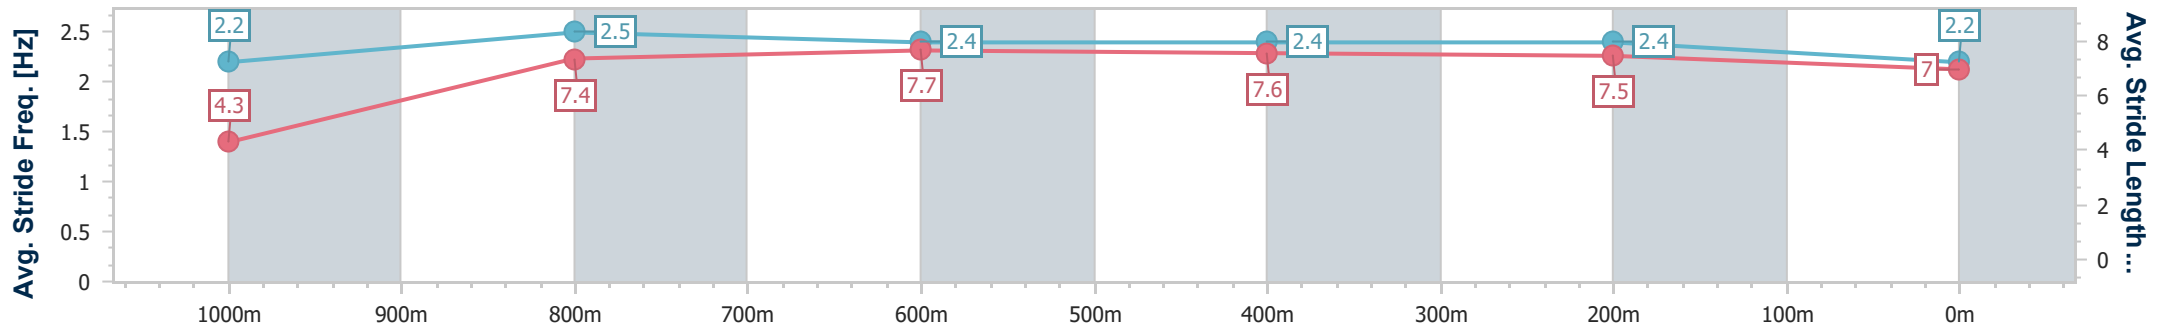

Doomben QLD Professional

Race 2: CASCADE Maiden Plate - 1050m

21 June 2023 - 12:34

Track Rating: Good 4, Weather: Fine, Rail Position: +9m Entire Course

BRISBANE RACING CLUB

Section	Overall	1000m	800m	600m	400m	200m
Section Times	1:02.87 [8] (0:05.22)	0:57.65 [4] (0:10.98)	0:46.67 [3] (0:11.08)	0:35.59 [3] (0:11.30)	0:24.29 [6] (0:11.22)	0:13.07 [6] (0:13.07)
Average Speed [km/h]	34.4	65.8	65.6	64.7	64.3	55.1
Top Speed [km/h]	57.7	68.8	68.5	65.5	65.5	60.8
Avg. Dist. to Rail [m]	6.8	2.2	2.0	2.8	1.5	0.7
Avg. Stride Freq. [Hz]	2.2	2.5	2.4	2.4	2.4	2.2
Avg. Stride Length [m]	4.3	7.4	7.7	7.6	7.5	7.0

- [] Ranking at each section and finish
- .-.- No data available at this section
- NA No data available