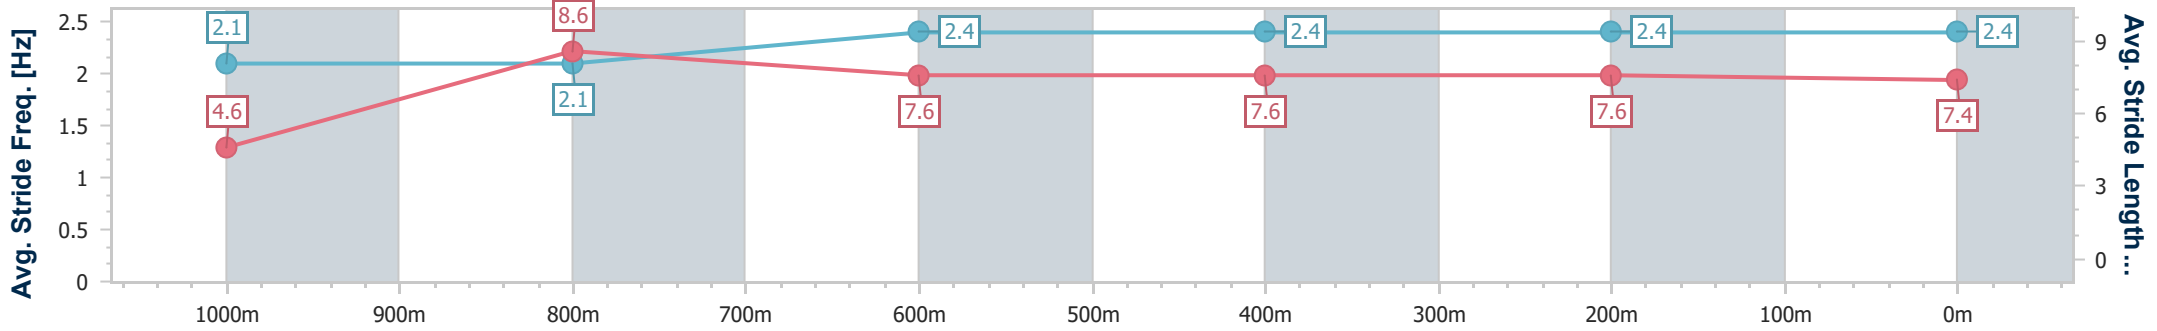

21 June 2023 - 12:34

Track Rating: Good 4, Weather: Fine, Rail Position: +9m Entire Course

BRISBANE RACING CLUB

Section	Overall	1000m	800m	600m	400m	200m
Section Times	1:00.36 [1] (0:05.06)	0:55.30 [1] (0:11.04)	0:44.26 [2] (0:11.03)	0:33.23 [2] (0:11.21)	0:22.02 [2] (0:10.75)	0:11.27 [1] (0:11.27)
Average Speed [km/h]	35.9	64.9	65.6	64.6	66.6	63.9
Top Speed [km/h]	57.7	67.0	66.9	66.0	68.1	66.0
Avg. Dist. to Rail [m]	0.6	1.0	1.1	1.7	2.8	1.8
Avg. Stride Freq. [Hz]	2.1	2.1	2.4	2.4	2.4	2.4
Avg. Stride Length [m]	4.6	8.6	7.6	7.6	7.6	7.4