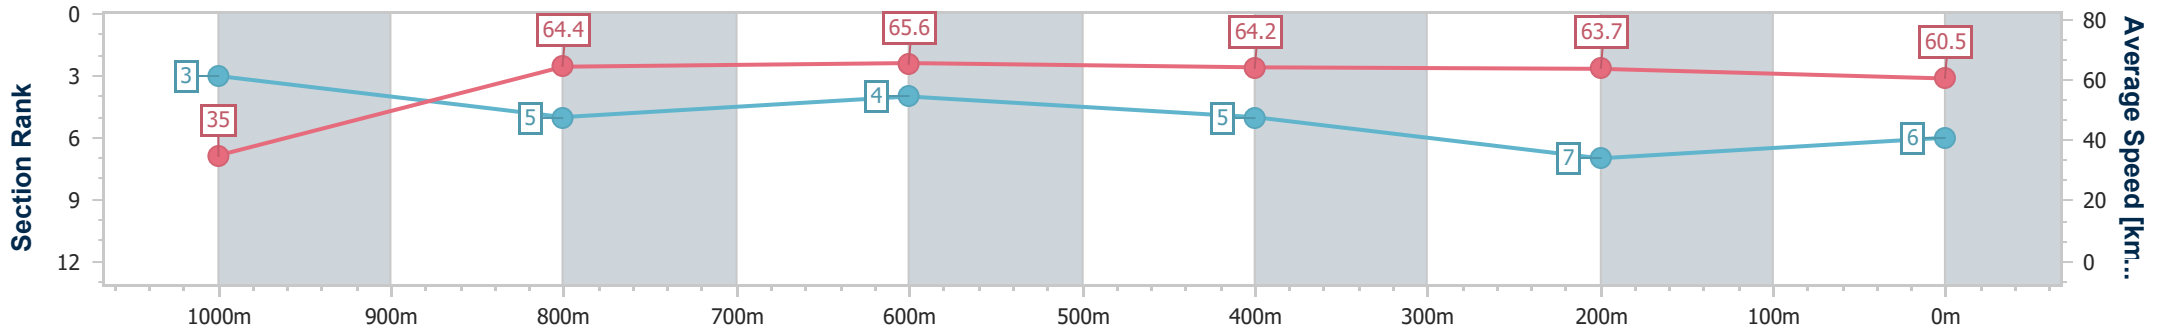

- [] Ranking at each section and finish
- .-.- No data available at this section
- NA No data available

Horse/Jockey Name	I Want That Man
Final Rank	6
Fastest Section Time (Section)	0:05.16 (Overall)
Top Speed [km/h] (Section)	67.6 (1000m)
Race State	Finished

Doomben QLD Professional

Race 2: CASCADE Maiden Plate - 1050m

21 June 2023 - 12:34

Track Rating: Good 4, Weather: Fine, Rail Position: +9m Entire Course

BRISBANE RACING CLUB

Section	Overall	1000m	800m	600m	400m	200m
Section Times	1:01.75 [6] (0:05.16)	0:56.59 [3] (0:11.19)	0:45.40 [5] (0:10.99)	0:34.41 [4] (0:11.22)	0:23.19 [5] (0:11.29)	0:11.90 [7] (0:11.90)
Average Speed [km/h]	35.0	64.4	65.6	64.2	63.7	60.5
Top Speed [km/h]	57.0	67.6	66.9	65.0	64.3	63.2
Avg. Dist. to Rail [m]	3.3	1.0	0.3	0.3	1.1	1.0
Avg. Stride Freq. [Hz]	2.2	2.3	2.3	2.3	2.3	2.2
Avg. Stride Length [m]	4.3	7.7	7.8	7.7	7.7	7.6

- [] Ranking at each section and finish
- .-.- No data available at this section
- NA No data available

Horse/Jockey Name	Better Off Single
Final Rank	7
Fastest Section Time (Section)	0:05.29 (Overall)
Top Speed [km/h] (Section)	67.3 (800m)
Race State	Finished