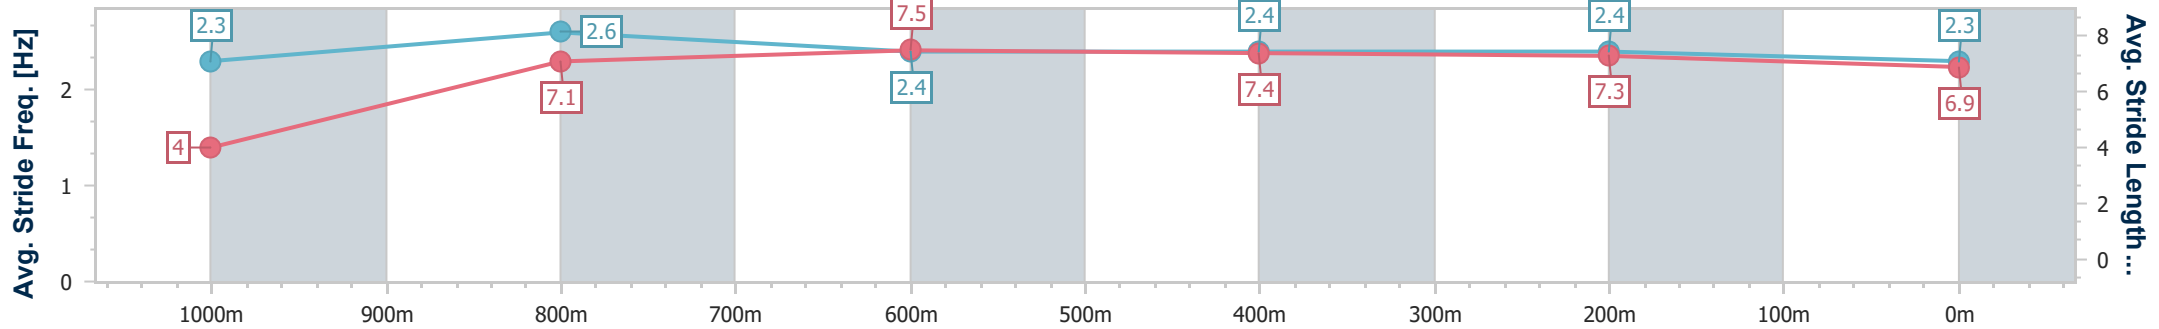

- [] Ranking at each section and finish
- .-.- No data available at this section
- NA No data available

Horse/Jockey Name	Better Off Single
Final Rank	7
Fastest Section Time (Section)	0:05.29 (Overall)
Top Speed [km/h] (Section)	67.3 (800m)
Race State	Finished

Doomben QLD Professional

Race 2: CASCADE Maiden Plate - 1050m

21 June 2023 - 12:34

Track Rating: Good 4, Weather: Fine, Rail Position: +9m Entire Course

BRISBANE RACING CLUB

Section	Overall	1000m	800m	600m	400m	200m
Section Times	1:01.75 [7] (0:05.29)	0:56.46 [6] (0:10.63)	0:45.83 [1] (0:11.00)	0:34.83 [1] (0:11.16)	0:23.67 [1] (0:11.12)	0:12.55 [2] (0:12.55)
Average Speed [km/h]	34.0	64.1	65.6	64.3	64.5	57.3
Top Speed [km/h]	60.3	66.2	67.3	65.7	65.6	62.4
Avg. Dist. to Rail [m]	6.0	1.9	0.6	0.8	2.6	3.1
Avg. Stride Freq. [Hz]	2.3	2.6	2.4	2.4	2.4	2.3
Avg. Stride Length [m]	4.0	7.1	7.5	7.4	7.3	6.9