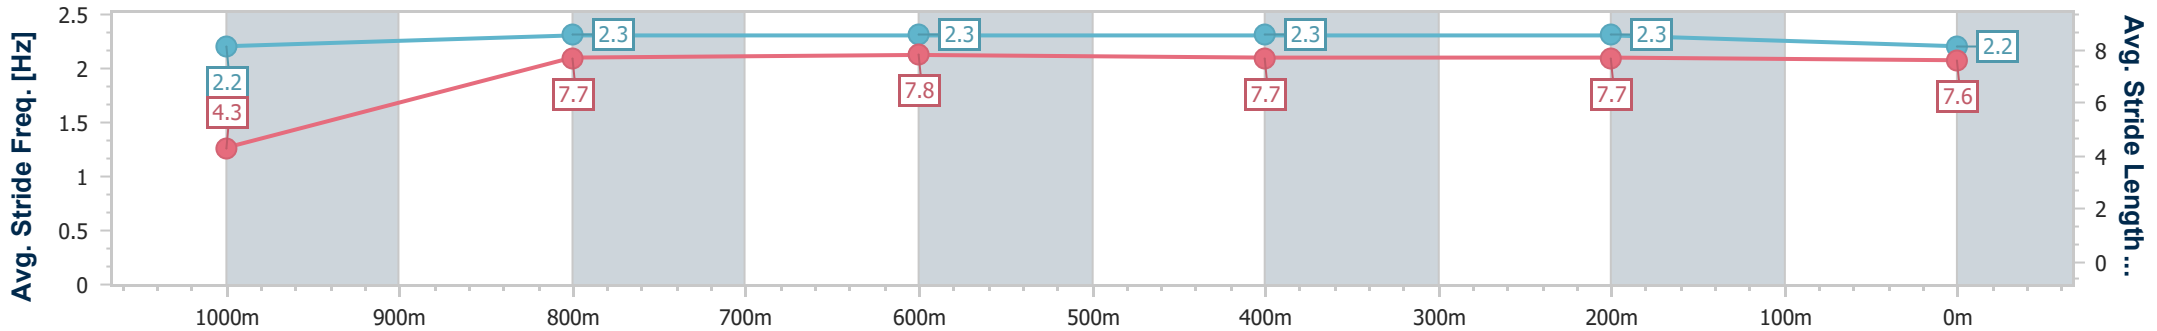

- [] Ranking at each section and finish
- .-.- No data available at this section
- NA No data available

Horse/Jockey Name	I Want That Man
Final Rank	6
Fastest Section Time (Section)	0:05.16 (Overall)
Top Speed [km/h] (Section)	67.6 (1000m)
Race State	Finished

Doomben QLD Professional

Race 2: CASCADE Maiden Plate - 1050m

21 June 2023 - 12:34

Track Rating: Good 4, Weather: Fine, Rail Position: +9m Entire Course

BRISBANE RACING CLUB

Section	Overall	1000m	800m	600m	400m	200m
Section Times	1:01.75 [6] (0:05.16)	0:56.59 [3] (0:11.19)	0:45.40 [5] (0:10.99)	0:34.41 [4] (0:11.22)	0:23.19 [5] (0:11.29)	0:11.90 [7] (0:11.90)
Average Speed [km/h]	35.0	64.4	65.6	64.2	63.7	60.5
Top Speed [km/h]	57.0	67.6	66.9	65.0	64.3	63.2
Avg. Dist. to Rail [m]	3.3	1.0	0.3	0.3	1.1	1.0
Avg. Stride Freq. [Hz]	2.2	2.3	2.3	2.3	2.3	2.2
Avg. Stride Length [m]	4.3	7.7	7.8	7.7	7.7	7.6

- [] Ranking at each section and finish
- .-.- No data available at this section
- NA No data available

Horse/Jockey Name	Better Off Single
Final Rank	7
Fastest Section Time (Section)	0:05.29 (Overall)
Top Speed [km/h] (Section)	67.3 (800m)
Race State	Finished