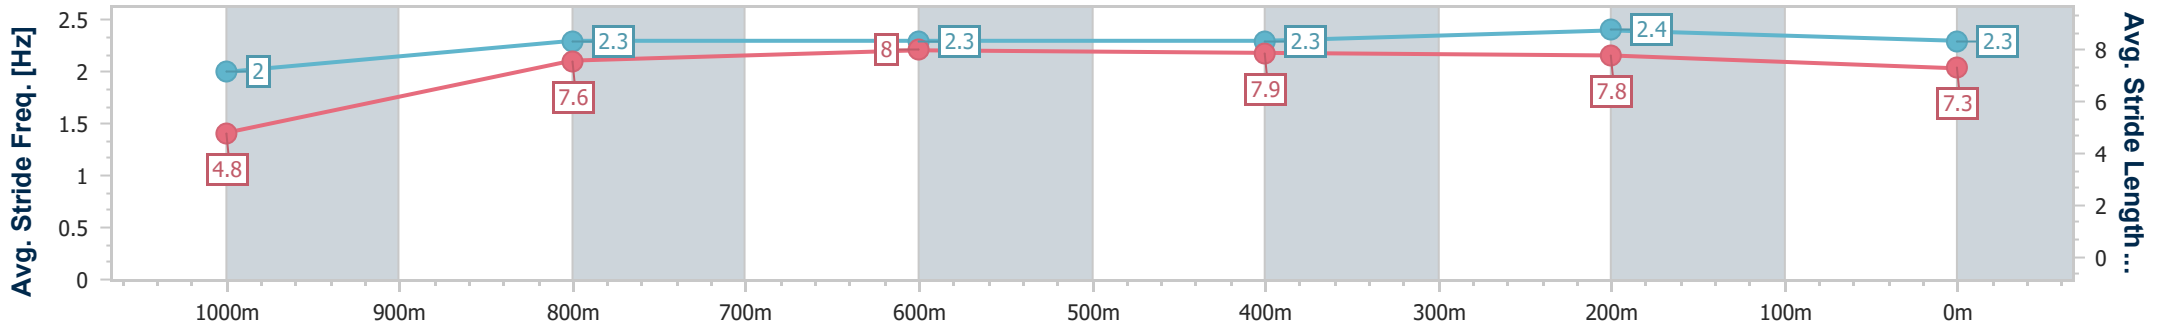

Doomben QLD Professional

Race 2: CASCADE Maiden Plate - 1050m

21 June 2023 - 12:34

Track Rating: Good 4, Weather: Fine, Rail Position: +9m Entire Course

BRISBANE RACING CLUB

Section	Overall	1000m	800m	600m	400m	200m
Section Times	1:01.57 [4] (0:05.12)	0:56.45 [2] (0:11.55)	0:44.90 [7] (0:10.89)	0:34.01 [7] (0:11.23)	0:22.78 [7] (0:10.86)	0:11.92 [5] (0:11.92)
Average Speed [km/h]	35.3	62.6	66.6	64.8	66.5	60.4
Top Speed [km/h]	56.5	66.9	67.4	66.4	68.7	64.5
Avg. Dist. to Rail [m]	4.9	2.5	1.4	1.9	2.0	1.1
Avg. Stride Freq. [Hz]	2.0	2.3	2.3	2.3	2.4	2.3
Avg. Stride Length [m]	4.8	7.6	8.0	7.9	7.8	7.3