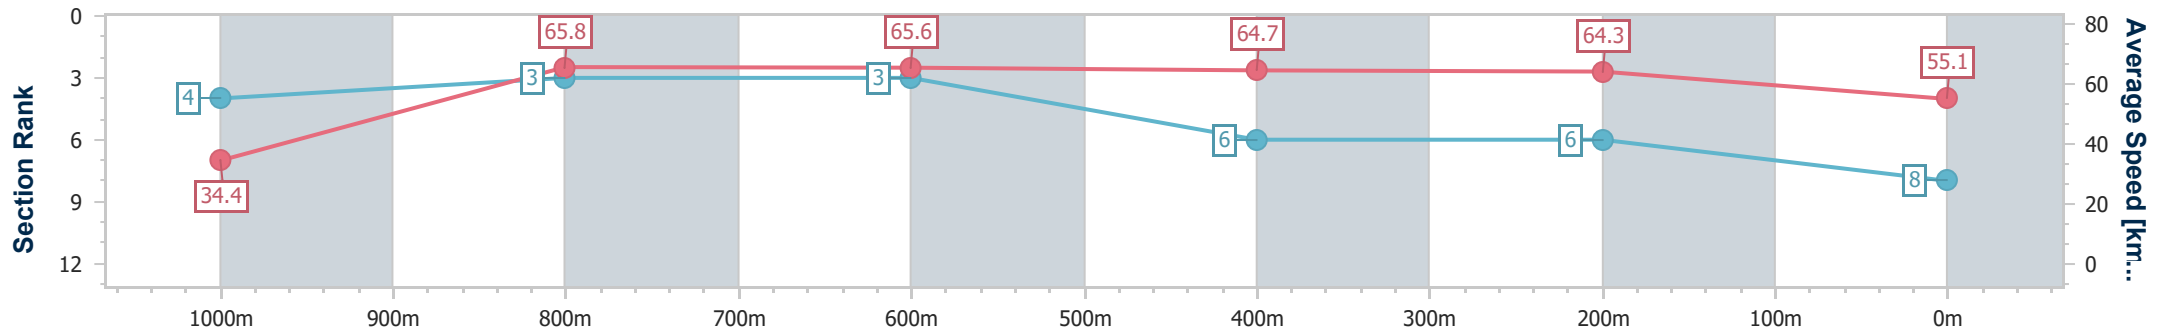

Doomben QLD Professional

Race 2: CASCADE Maiden Plate - 1050m

21 June 2023 - 12:34

Track Rating: Good 4, Weather: Fine, Rail Position: +9m Entire Course

BRISBANE RACING CLUB

Section	Overall	1000m	800m	600m	400m	200m
Section Times	1:02.87 [8] (0:05.22)	0:57.65 [4] (0:10.98)	0:46.67 [3] (0:11.08)	0:35.59 [3] (0:11.30)	0:24.29 [6] (0:11.22)	0:13.07 [6] (0:13.07)
Average Speed [km/h]	34.4	65.8	65.6	64.7	64.3	55.1
Top Speed [km/h]	57.7	68.8	68.5	65.5	65.5	60.8
Avg. Dist. to Rail [m]	6.8	2.2	2.0	2.8	1.5	0.7
Avg. Stride Freq. [Hz]	2.2	2.5	2.4	2.4	2.4	2.2
Avg. Stride Length [m]	4.3	7.4	7.7	7.6	7.5	7.0

- [] Ranking at each section and finish
- .-.- No data available at this section
- NA No data available