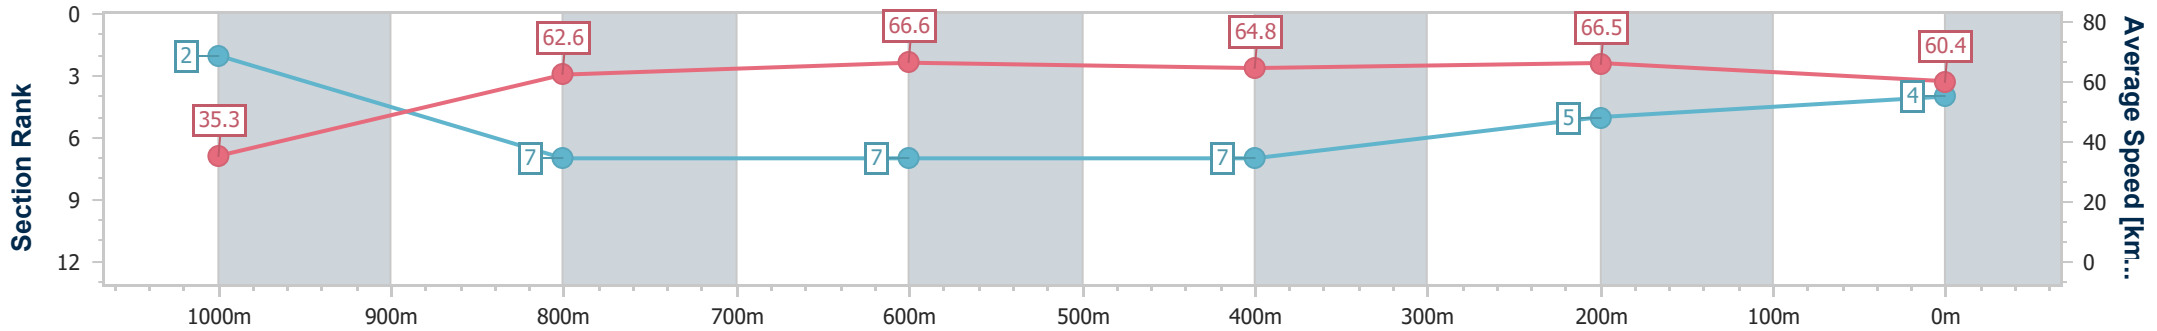

Doomben QLD Professional

Race 2: CASCADE Maiden Plate - 1050m

21 June 2023 - 12:34

Track Rating: Good 4, Weather: Fine, Rail Position: +9m Entire Course

BRISBANE RACING CLUB

Section	Overall	1000m	800m	600m	400m	200m
Section Times	1:01.57 [4] (0:05.12)	0:56.45 [2] (0:11.55)	0:44.90 [7] (0:10.89)	0:34.01 [7] (0:11.23)	0:22.78 [7] (0:10.86)	0:11.92 [5] (0:11.92)
Average Speed [km/h]	35.3	62.6	66.6	64.8	66.5	60.4
Top Speed [km/h]	56.5	66.9	67.4	66.4	68.7	64.5
Avg. Dist. to Rail [m]	4.9	2.5	1.4	1.9	2.0	1.1
Avg. Stride Freq. [Hz]	2.0	2.3	2.3	2.3	2.4	2.3
Avg. Stride Length [m]	4.8	7.6	8.0	7.9	7.8	7.3