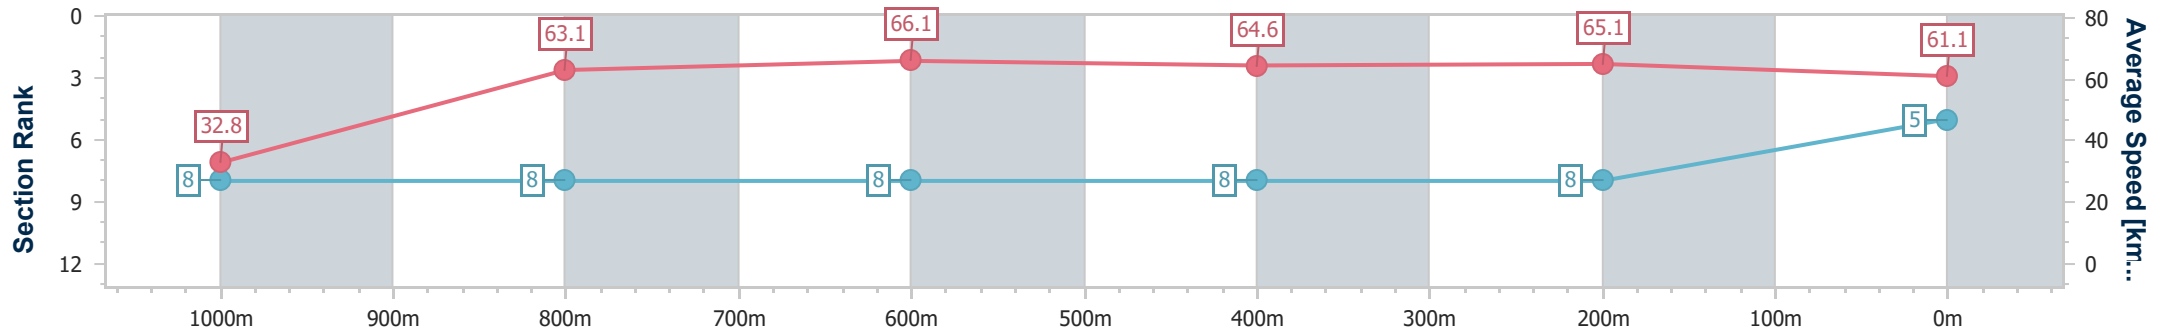

Doomben QLD Professional

Race 2: CASCADE Maiden Plate - 1050m

21 June 2023 - 12:34

Track Rating: Good 4, Weather: Fine, Rail Position: +9m Entire Course

BRISBANE RACING CLUB

Section	Overall	1000m	800m	600m	400m	200m
Section Times	1:01.70 [5] (0:05.48)	0:56.22 [8] (0:11.42)	0:44.80 [8] (0:10.86)	0:33.94 [8] (0:11.16)	0:22.78 [8] (0:10.98)	0:11.80 [8] (0:11.80)
Average Speed [km/h]	32.8	63.1	66.1	64.6	65.1	61.1
Top Speed [km/h]	56.0	66.1	66.5	65.8	66.7	63.4
Avg. Dist. to Rail [m]	7.6	1.7	0.9	0.8	2.7	1.5
Avg. Stride Freq. [Hz]	2.1	2.4	2.3	2.4	2.4	2.3
Avg. Stride Length [m]	4.3	7.4	7.8	7.6	7.6	7.4

- [] Ranking at each section and finish
- .-.- No data available at this section
- NA No data available

Horse/Jockey Name	I Want That Man
Final Rank	6
Fastest Section Time (Section)	0:05.16 (Overall)
Top Speed [km/h] (Section)	67.6 (1000m)
Race State	Finished