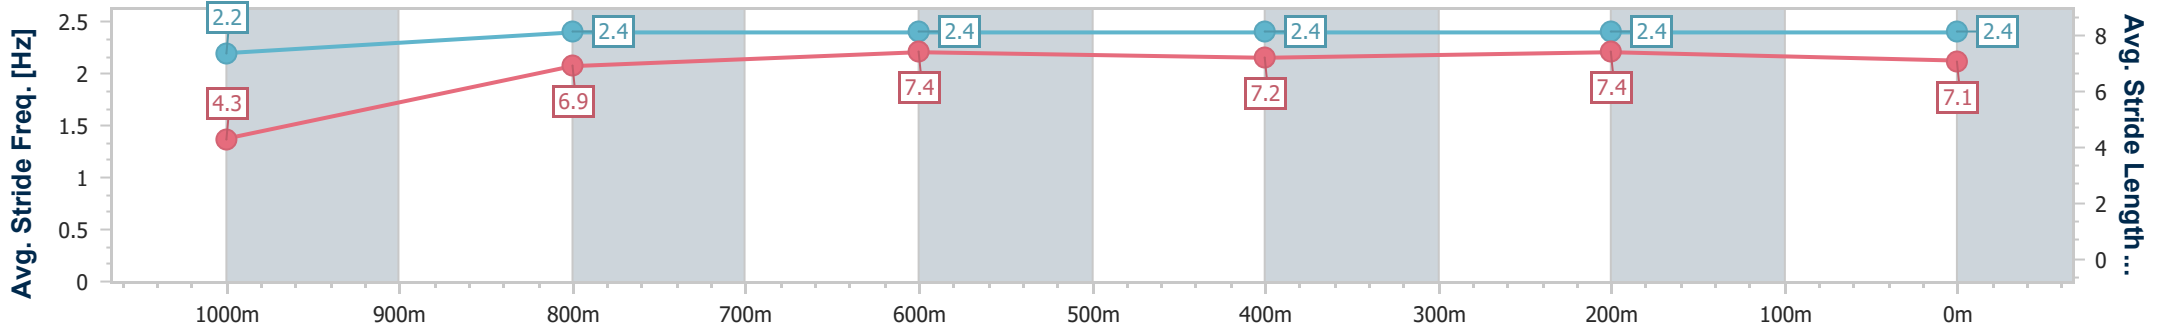

Doomben QLD Professional

Race 2: CASCADE Maiden Plate - 1050m

21 June 2023 - 12:34

Track Rating: Good 4, Weather: Fine, Rail Position: +9m Entire Course

BRISBANE RACING CLUB

Section	Overall	1000m	800m	600m	400m	200m
Section Times	1:00.64 [2] (0:05.25)	0:55.39 [5] (0:11.31)	0:44.08 [6] (0:10.85)	0:33.23 [6] (0:11.04)	0:22.19 [3] (0:10.89)	0:11.30 [3] (0:11.30)
Average Speed [km/h]	34.2	63.7	66.4	65.4	66.3	63.7
Top Speed [km/h]	55.7	66.5	67.1	66.1	67.5	66.1
Avg. Dist. to Rail [m]	3.7	0.5	0.6	0.6	2.1	2.0
Avg. Stride Freq. [Hz]	2.2	2.4	2.4	2.4	2.4	2.4
Avg. Stride Length [m]	4.3	6.9	7.4	7.2	7.4	7.1