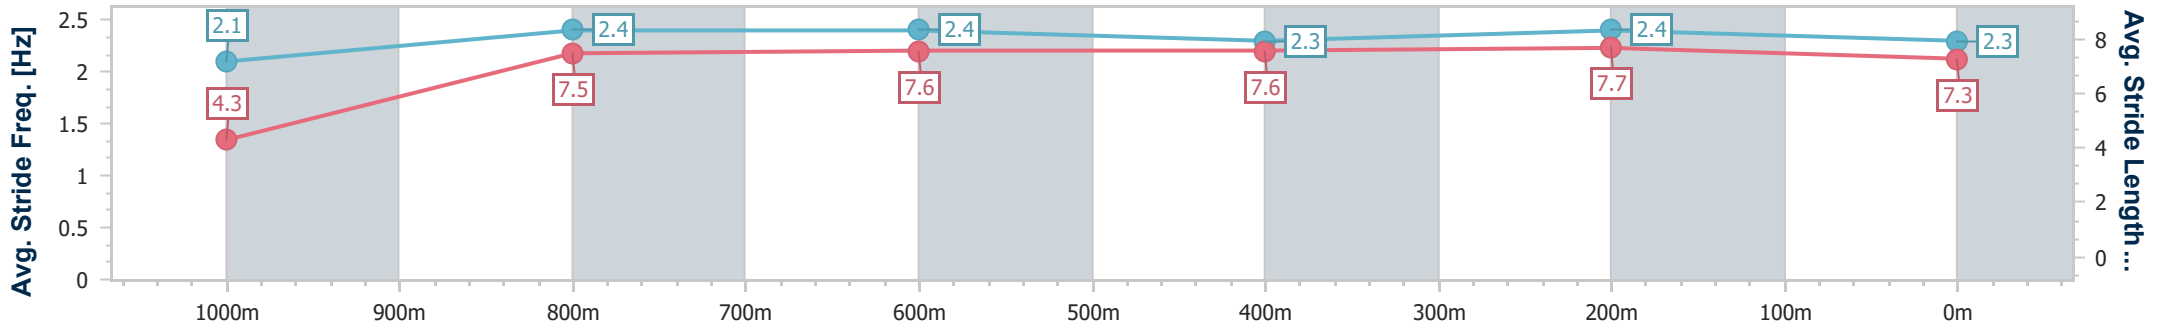

Doomben QLD Professional

Race 2: CASCADE Maiden Plate - 1050m

21 June 2023 - 12:34

Track Rating: Good 4, Weather: Fine, Rail Position: +9m Entire Course

BRISBANE RACING CLUB

Section	Overall	1000m	800m	600m	400m	200m
Section Times	1:01.43 [3] (0:05.33)	0:56.10 [7] (0:11.01)	0:45.09 [4] (0:11.00)	0:34.09 [5] (0:11.16)	0:22.93 [4] (0:10.99)	0:11.94 [4] (0:11.94)
Average Speed [km/h]	33.8	65.4	65.5	64.0	64.8	60.3
Top Speed [km/h]	56.4	68.0	68.0	64.8	66.5	62.2
Avg. Dist. to Rail [m]	1.1	0.2	0.2	1.6	4.8	3.5
Avg. Stride Freq. [Hz]	2.1	2.4	2.4	2.3	2.4	2.3
Avg. Stride Length [m]	4.3	7.5	7.6	7.6	7.7	7.3