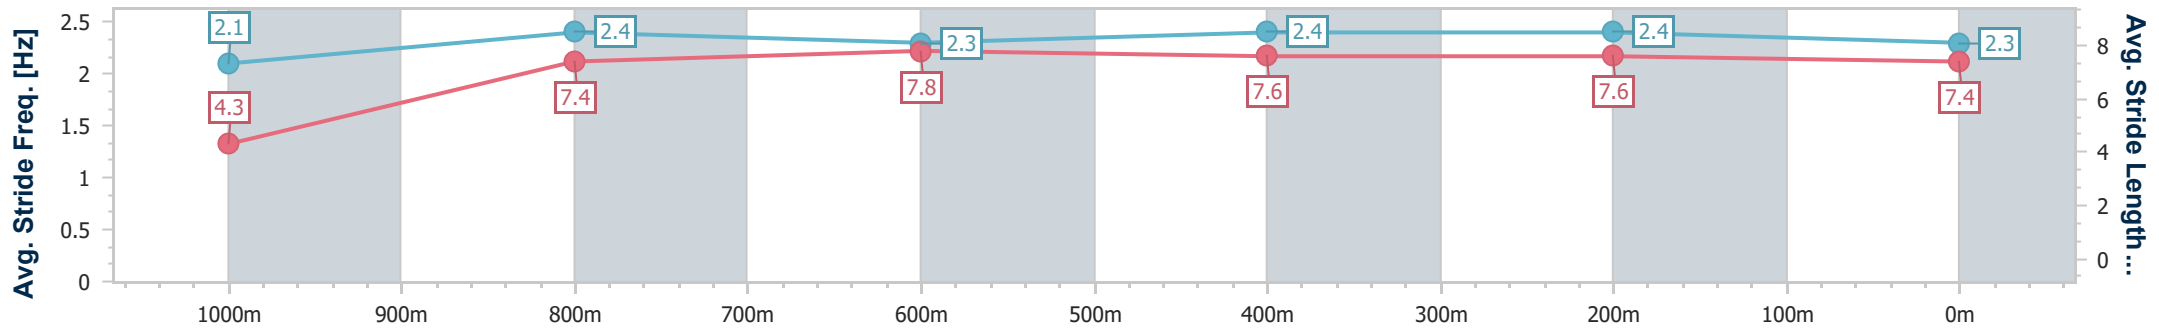

Doomben QLD Professional

Race 2: CASCADE Maiden Plate - 1050m

21 June 2023 - 12:34

Track Rating: Good 4, Weather: Fine, Rail Position: +9m Entire Course

BRISBANE RACING CLUB

Section	Overall	1000m	800m	600m	400m	200m
Section Times	1:01.70 [5] (0:05.48)	0:56.22 [8] (0:11.42)	0:44.80 [8] (0:10.86)	0:33.94 [8] (0:11.16)	0:22.78 [8] (0:10.98)	0:11.80 [8] (0:11.80)
Average Speed [km/h]	32.8	63.1	66.1	64.6	65.1	61.1
Top Speed [km/h]	56.0	66.1	66.5	65.8	66.7	63.4
Avg. Dist. to Rail [m]	7.6	1.7	0.9	0.8	2.7	1.5
Avg. Stride Freq. [Hz]	2.1	2.4	2.3	2.4	2.4	2.3
Avg. Stride Length [m]	4.3	7.4	7.8	7.6	7.6	7.4

- [] Ranking at each section and finish
- .-.- No data available at this section
- NA No data available

Horse/Jockey Name	I Want That Man
Final Rank	6
Fastest Section Time (Section)	0:05.16 (Overall)
Top Speed [km/h] (Section)	67.6 (1000m)
Race State	Finished