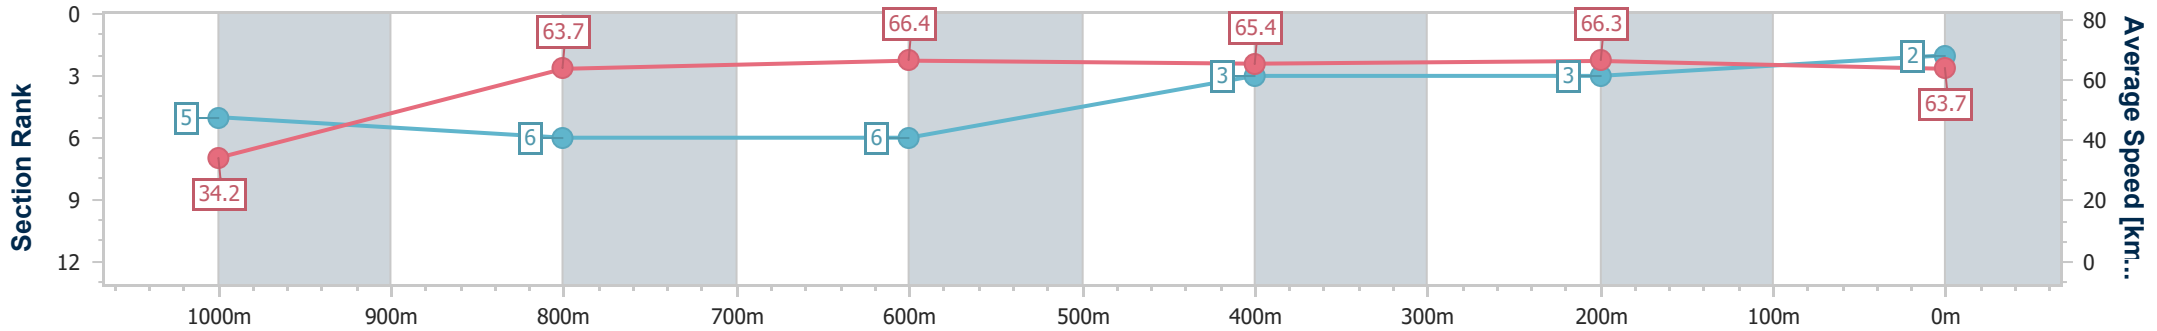

Doomben QLD Professional

Race 2: CASCADE Maiden Plate - 1050m

21 June 2023 - 12:34

Track Rating: Good 4, Weather: Fine, Rail Position: +9m Entire Course

BRISBANE RACING CLUB

Section	Overall	1000m	800m	600m	400m	200m
Section Times	1:00.64 [2] (0:05.25)	0:55.39 [5] (0:11.31)	0:44.08 [6] (0:10.85)	0:33.23 [6] (0:11.04)	0:22.19 [3] (0:10.89)	0:11.30 [3] (0:11.30)
Average Speed [km/h]	34.2	63.7	66.4	65.4	66.3	63.7
Top Speed [km/h]	55.7	66.5	67.1	66.1	67.5	66.1
Avg. Dist. to Rail [m]	3.7	0.5	0.6	0.6	2.1	2.0
Avg. Stride Freq. [Hz]	2.2	2.4	2.4	2.4	2.4	2.4
Avg. Stride Length [m]	4.3	6.9	7.4	7.2	7.4	7.1