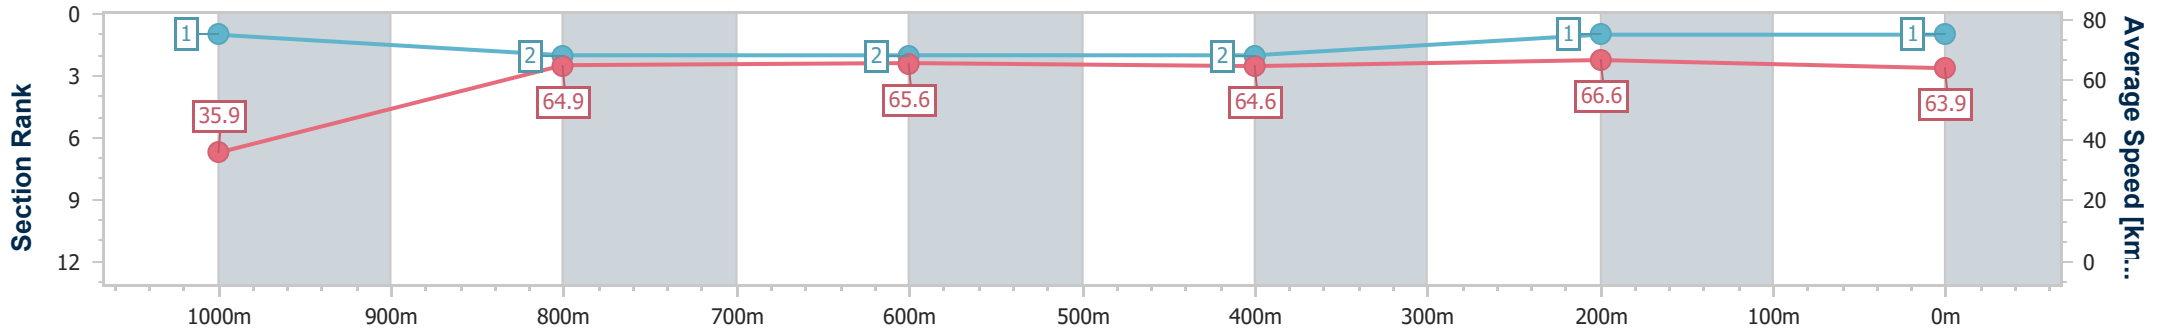

21 June 2023 - 12:34

Track Rating: Good 4, Weather: Fine, Rail Position: +9m Entire Course

BRISBANE RACING CLUB

Section	Overall	1000m	800m	600m	400m	200m
Section Times	1:00.36 [1] (0:05.06)	0:55.30 [1] (0:11.04)	0:44.26 [2] (0:11.03)	0:33.23 [2] (0:11.21)	0:22.02 [2] (0:10.75)	0:11.27 [1] (0:11.27)
Average Speed [km/h]	35.9	64.9	65.6	64.6	66.6	63.9
Top Speed [km/h]	57.7	67.0	66.9	66.0	68.1	66.0
Avg. Dist. to Rail [m]	0.6	1.0	1.1	1.7	2.8	1.8
Avg. Stride Freq. [Hz]	2.1	2.1	2.4	2.4	2.4	2.4
Avg. Stride Length [m]	4.6	8.6	7.6	7.6	7.6	7.4