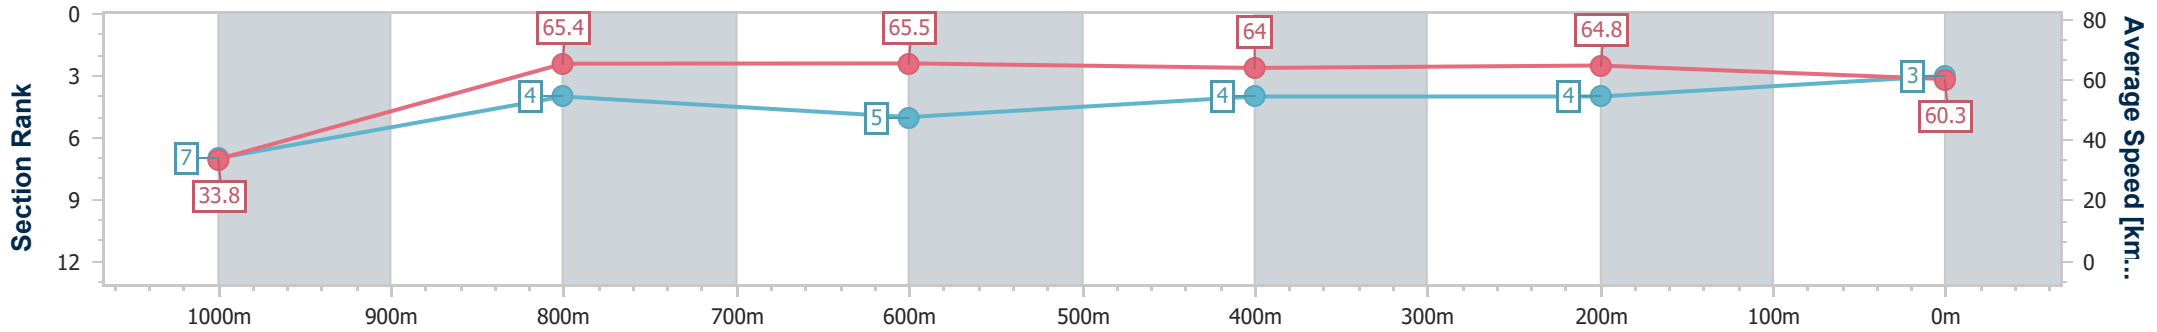

Doomben QLD Professional

Race 2: CASCADE Maiden Plate - 1050m

21 June 2023 - 12:34

Track Rating: Good 4, Weather: Fine, Rail Position: +9m Entire Course

BRISBANE RACING CLUB

Section	Overall	1000m	800m	600m	400m	200m
Section Times	1:01.43 [3] (0:05.33)	0:56.10 [7] (0:11.01)	0:45.09 [4] (0:11.00)	0:34.09 [5] (0:11.16)	0:22.93 [4] (0:10.99)	0:11.94 [4] (0:11.94)
Average Speed [km/h]	33.8	65.4	65.5	64.0	64.8	60.3
Top Speed [km/h]	56.4	68.0	68.0	64.8	66.5	62.2
Avg. Dist. to Rail [m]	1.1	0.2	0.2	1.6	4.8	3.5
Avg. Stride Freq. [Hz]	2.1	2.4	2.4	2.3	2.4	2.3
Avg. Stride Length [m]	4.3	7.5	7.6	7.6	7.7	7.3