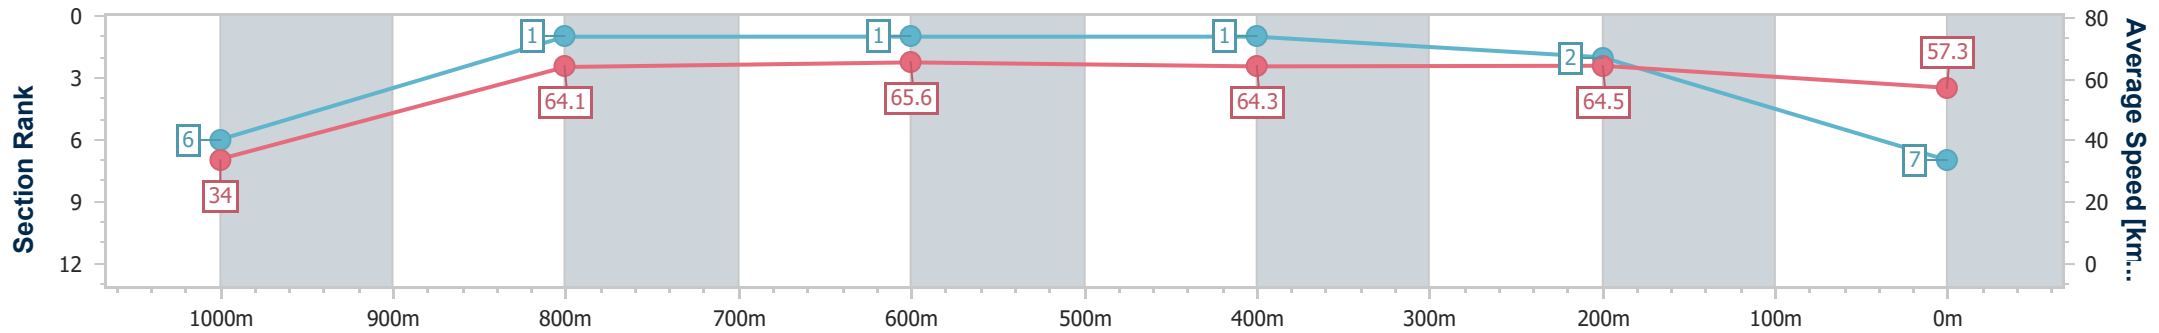

- [] Ranking at each section and finish
- .-.- No data available at this section
- NA No data available

Horse/Jockey Name	Better Off Single
Final Rank	7
Fastest Section Time (Section)	0:05.29 (Overall)
Top Speed [km/h] (Section)	67.3 (800m)
Race State	Finished

Doomben QLD Professional

Race 2: CASCADE Maiden Plate - 1050m

21 June 2023 - 12:34

Track Rating: Good 4, Weather: Fine, Rail Position: +9m Entire Course

BRISBANE RACING CLUB

Section	Overall	1000m	800m	600m	400m	200m
Section Times	1:01.75 [7] (0:05.29)	0:56.46 [6] (0:10.63)	0:45.83 [1] (0:11.00)	0:34.83 [1] (0:11.16)	0:23.67 [1] (0:11.12)	0:12.55 [2] (0:12.55)
Average Speed [km/h]	34.0	64.1	65.6	64.3	64.5	57.3
Top Speed [km/h]	60.3	66.2	67.3	65.7	65.6	62.4
Avg. Dist. to Rail [m]	6.0	1.9	0.6	0.8	2.6	3.1
Avg. Stride Freq. [Hz]	2.3	2.6	2.4	2.4	2.4	2.3
Avg. Stride Length [m]	4.0	7.1	7.5	7.4	7.3	6.9

- [] Ranking at each section and finish
- .-.- No data available at this section
- NA No data available

Horse/Jockey Name	Loaded Gun
Final Rank	8
Fastest Section Time (Section)	0:05.22 (Overall)
Top Speed [km/h] (Section)	68.8 (1000m)
Race State	Finished