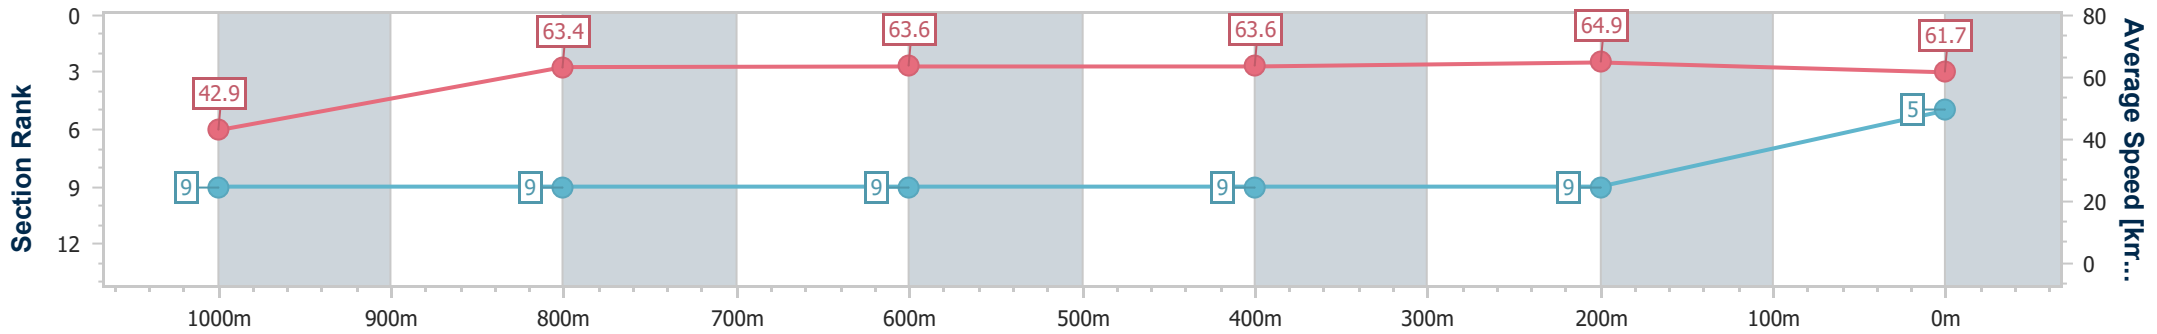

- [ ] Ranking at each section and finish
- .-.- No data available at this section
- NA No data available

Horse/Jockey Name	Airstrike
Final Rank	5
Fastest Section Time (Section)	0:09.23 (Overall)
Top Speed [km/h] (Section)	66.7 (400m)
Race State	Finished

Doomben QLD Professional  
Race 7: BECOME A BRC MEMBER BENCHMARK 65 Handicap - 1110m

06 March 2024 - 15:59

BRISBANE RACING CLUB

Track Rating: Soft 5, Weather: Fine, Rail Position: +9m

Section	Overall	1000m	800m	600m	400m	200m
Section Times	1:05.91 [5] (0:09.23)	0:56.68 [9] (0:11.39)	0:45.29 [9] (0:11.27)	0:34.02 [9] (0:11.30)	0:22.72 [9] (0:11.07)	0:11.65 [9] (0:11.65)
Average Speed [km/h]	42.9	63.4	63.6	63.6	64.9	61.7
Top Speed [km/h]	61.9	65.4	65.1	64.6	66.7	66.0
Avg. Dist. to Rail [m]	7.6	1.3	0.4	0.8	0.5	1.2
Avg. Stride Freq. [Hz]	2.1	2.3	2.3	2.3	2.4	2.4
Avg. Stride Length [m]	5.7	7.5	7.5	7.6	7.6	7.3