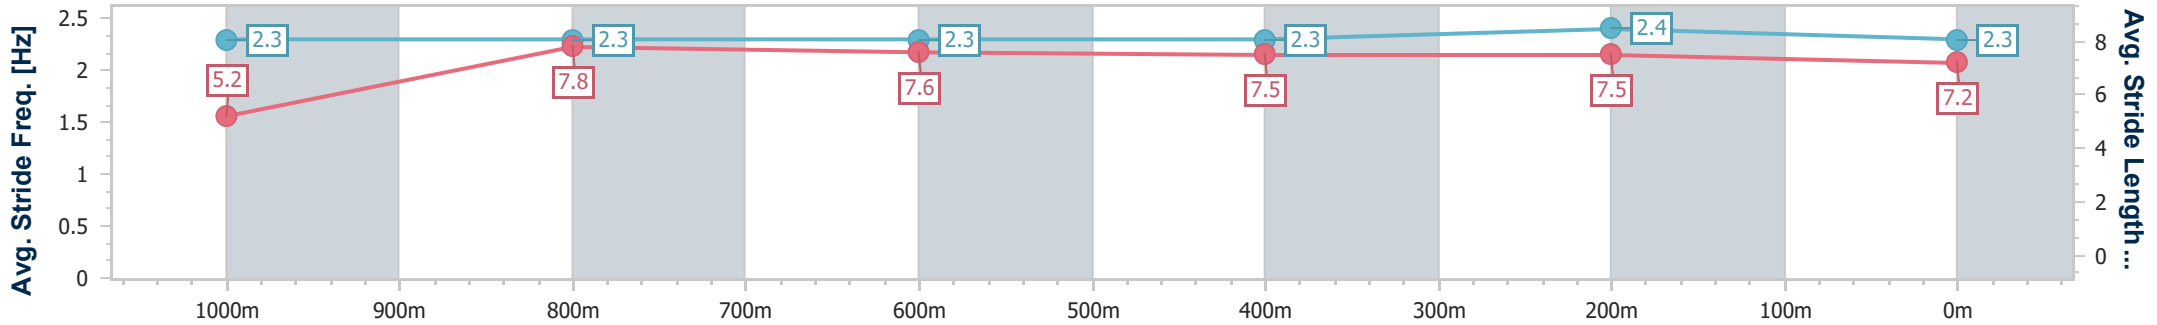

- [ ] Ranking at each section and finish
- .-.- No data available at this section
- NA No data available

Horse/Jockey Name	Single Touch
Final Rank	7
Fastest Section Time (Section)	0:08.98 (Overall)
Top Speed [km/h] (Section)	66.6 (1000m)
Race State	Finished

**Doomben QLD Professional**  
**Race 7: BECOME A BRC MEMBER BENCHMARK 65 Handicap - 1110m**

06 March 2024 - 15:59

BRISBANE RACING CLUB

Track Rating: Soft 5, Weather: Fine, Rail Position: +9m

Section	Overall	1000m	800m	600m	400m	200m
Section Times	1:06.06 [7] (0:08.98)	0:57.08 [6] (0:11.22)	0:45.86 [5] (0:11.17)	0:34.69 [4] (0:11.37)	0:23.32 [3] (0:11.15)	0:12.17 [5] (0:12.17)
Average Speed [km/h]	44.1	64.7	64.7	63.7	64.7	59.2
Top Speed [km/h]	61.4	66.6	66.3	64.8	65.9	62.6
Avg. Dist. to Rail [m]	7.7	2.1	0.8	1.3	2.2	2.8
Avg. Stride Freq. [Hz]	2.3	2.3	2.3	2.3	2.4	2.3
Avg. Stride Length [m]	5.2	7.8	7.6	7.5	7.5	7.2

- [ ] Ranking at each section and finish
- .-.- No data available at this section
- NA No data available

Horse/Jockey Name	Beauty Bound
Final Rank	8
Fastest Section Time (Section)	0:09.09 (Overall)
Top Speed [km/h] (Section)	66.8 (400m)
Race State	Finished