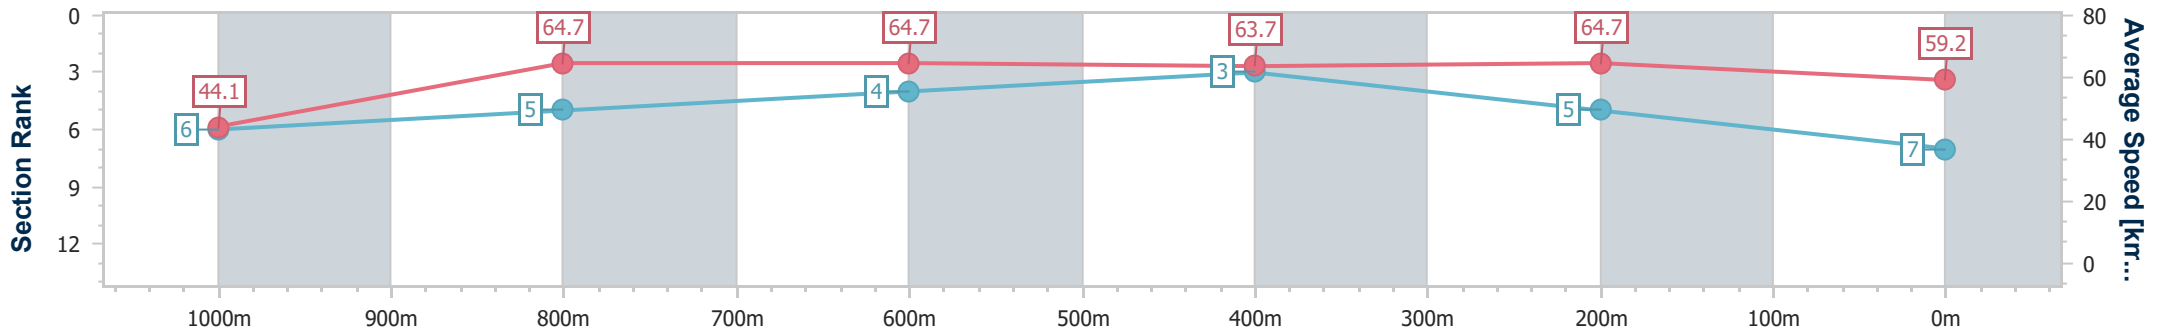

- [ ] Ranking at each section and finish
- .-.- No data available at this section
- NA No data available

Horse/Jockey Name	Single Touch
Final Rank	7
Fastest Section Time (Section)	0:08.98 (Overall)
Top Speed [km/h] (Section)	66.6 (1000m)
Race State	Finished

**Doomben QLD Professional**  
**Race 7: BECOME A BRC MEMBER BENCHMARK 65 Handicap - 1110m**

06 March 2024 - 15:59

BRISBANE RACING CLUB

Track Rating: Soft 5, Weather: Fine, Rail Position: +9m

Section	Overall	1000m	800m	600m	400m	200m
Section Times	1:06.06 [7] (0:08.98)	0:57.08 [6] (0:11.22)	0:45.86 [5] (0:11.17)	0:34.69 [4] (0:11.37)	0:23.32 [3] (0:11.15)	0:12.17 [5] (0:12.17)
Average Speed [km/h]	44.1	64.7	64.7	63.7	64.7	59.2
Top Speed [km/h]	61.4	66.6	66.3	64.8	65.9	62.6
Avg. Dist. to Rail [m]	7.7	2.1	0.8	1.3	2.2	2.8
Avg. Stride Freq. [Hz]	2.3	2.3	2.3	2.3	2.4	2.3
Avg. Stride Length [m]	5.2	7.8	7.6	7.5	7.5	7.2

- [ ] Ranking at each section and finish
- .-.- No data available at this section
- NA No data available

Horse/Jockey Name	Beauty Bound
Final Rank	8
Fastest Section Time (Section)	0:09.09 (Overall)
Top Speed [km/h] (Section)	66.8 (400m)
Race State	Finished