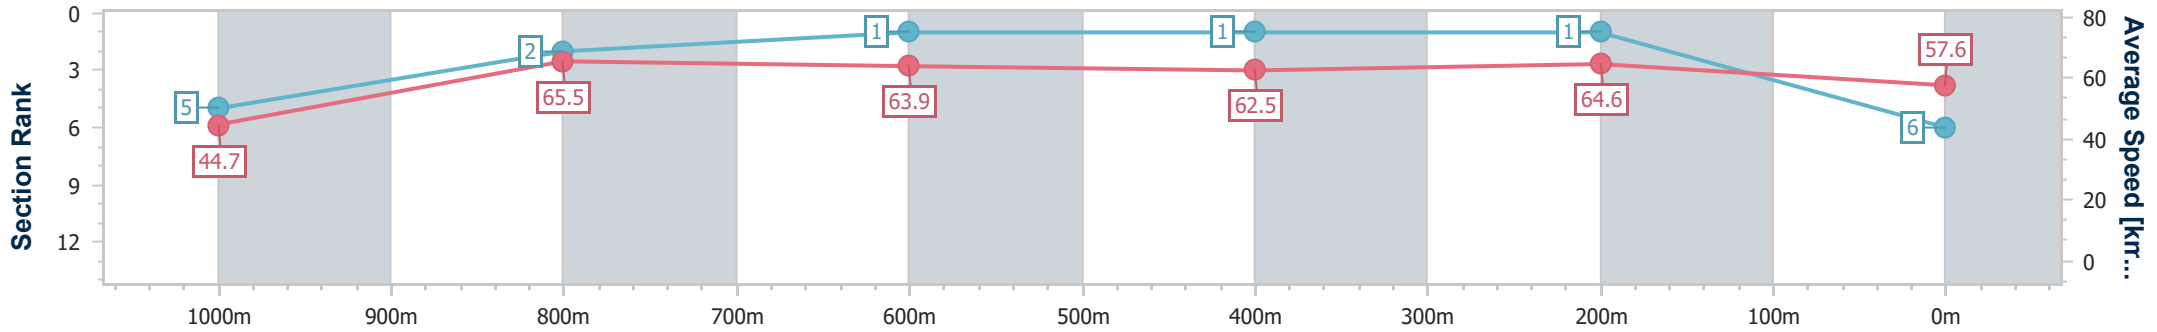

Doomben QLD Professional  
Race 7: BECOME A BRC MEMBER BENCHMARK 65 Handicap - 1110m

06 March 2024 - 15:59

Track Rating: Soft 5, Weather: Fine, Rail Position: +9m

BRISBANE RACING CLUB

Section	Overall	1000m	800m	600m	400m	200m
Section Times	1:05.98 [6] (0:08.88)	0:57.10 [5] (0:10.95)	0:46.15 [2] (0:11.13)	0:35.02 [1] (0:11.43)	0:23.59 [1] (0:11.12)	0:12.47 [1] (0:12.47)
Average Speed [km/h]	44.7	65.5	63.9	62.5	64.6	57.6
Top Speed [km/h]	67.4	67.9	64.5	63.5	66.9	62.9
Avg. Dist. to Rail [m]	0.8	1.0	2.4	1.0	2.3	4.6
Avg. Stride Freq. [Hz]	2.2	2.4	2.3	2.3	2.3	2.3
Avg. Stride Length [m]	5.7	7.5	7.7	7.5	7.5	7.1

- [ ] Ranking at each section and finish
- .-.- No data available at this section
- NA No data available

Horse/Jockey Name	Single Touch
Final Rank	7
Fastest Section Time (Section)	0:08.98 (Overall)
Top Speed [km/h] (Section)	66.6 (1000m)
Race State	Finished