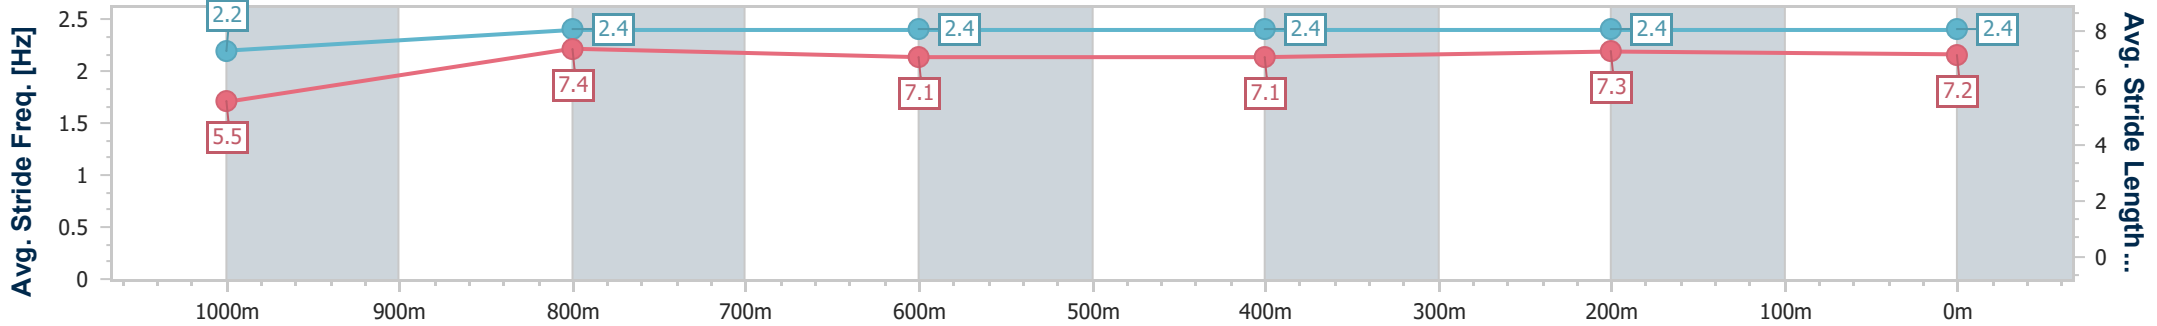

Horse/Jockey Name	Great Aspirations
Final Rank	2
Fastest Section Time (Section)	0:08.87 (Overall)
Top Speed [km/h] (Section)	66.8 (400m)
Race State	Finished

Doomben QLD Professional
Race 7: BECOME A BRC MEMBER BENCHMARK 65 Handicap - 1110m
06 March 2024 - 15:59
Track Rating: Soft 5, Weather: Fine, Rail Position: +9m

BRISBANE
RACING CLUB

Section	Overall	1000m	800m	600m	400m	200m
Section Times	1:05.50 [2] (0:08.87)	0:56.63 [4] (0:11.34)	0:45.29 [6] (0:11.38)	0:33.91 [6] (0:11.43)	0:22.48 [7] (0:11.02)	0:11.46 [6] (0:11.46)
Average Speed [km/h]	44.5	63.9	63.3	63.3	65.2	62.8
Top Speed [km/h]	61.9	64.6	64.4	64.0	66.8	65.3
Avg. Dist. to Rail [m]	4.6	1.4	0.7	0.6	0.6	1.6
Avg. Stride Freq. [Hz]	2.2	2.4	2.4	2.4	2.4	2.4
Avg. Stride Length [m]	5.5	7.4	7.1	7.1	7.3	7.2

- [ ] Ranking at each section and finish
- -.-.- No data available at this section
- NA No data available