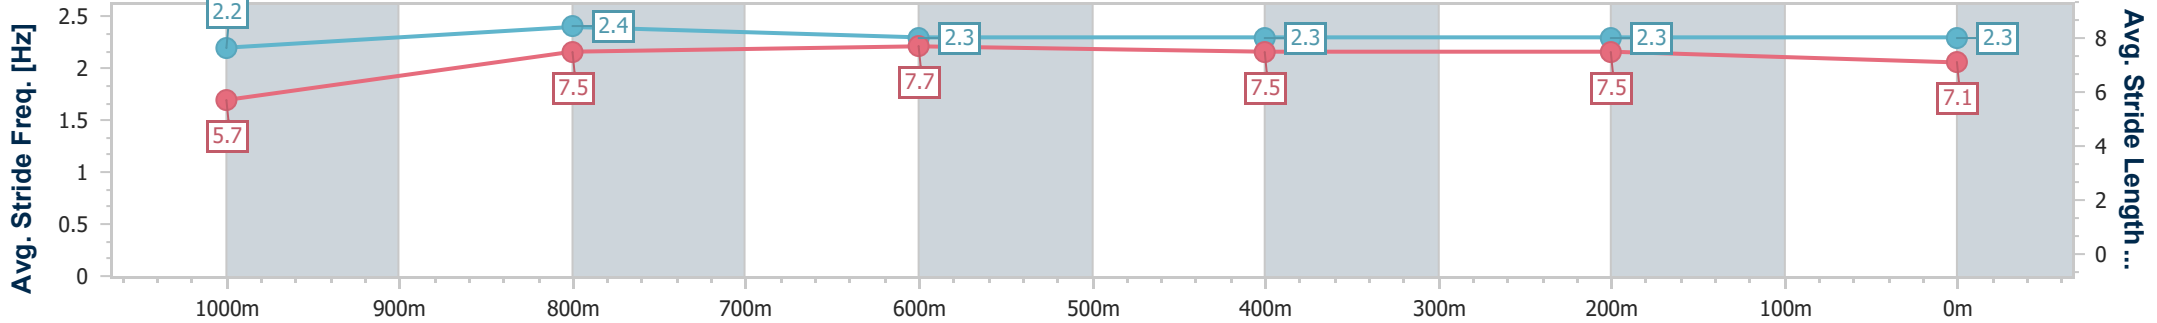

Doomben QLD Professional  
Race 7: BECOME A BRC MEMBER BENCHMARK 65 Handicap - 1110m

06 March 2024 - 15:59

Track Rating: Soft 5, Weather: Fine, Rail Position: +9m

BRISBANE RACING CLUB

Section	Overall	1000m	800m	600m	400m	200m
Section Times	1:05.98 [6] (0:08.88)	0:57.10 [5] (0:10.95)	0:46.15 [2] (0:11.13)	0:35.02 [1] (0:11.43)	0:23.59 [1] (0:11.12)	0:12.47 [1] (0:12.47)
Average Speed [km/h]	44.7	65.5	63.9	62.5	64.6	57.6
Top Speed [km/h]	67.4	67.9	64.5	63.5	66.9	62.9
Avg. Dist. to Rail [m]	0.8	1.0	2.4	1.0	2.3	4.6
Avg. Stride Freq. [Hz]	2.2	2.4	2.3	2.3	2.3	2.3
Avg. Stride Length [m]	5.7	7.5	7.7	7.5	7.5	7.1

- [ ] Ranking at each section and finish
- .-.- No data available at this section
- NA No data available

Horse/Jockey Name	Single Touch
Final Rank	7
Fastest Section Time (Section)	0:08.98 (Overall)
Top Speed [km/h] (Section)	66.6 (1000m)
Race State	Finished