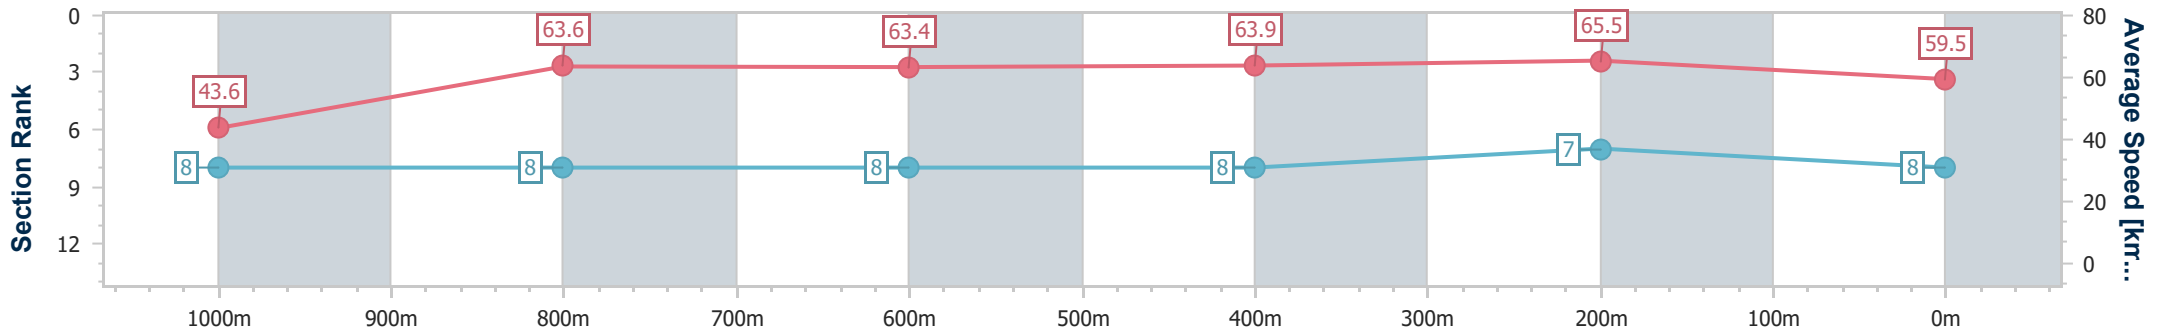

- [ ] Ranking at each section and finish
- .-.- No data available at this section
- NA No data available

Horse/Jockey Name	Beauty Bound
Final Rank	8
Fastest Section Time (Section)	0:09.09 (Overall)
Top Speed [km/h] (Section)	66.8 (400m)
Race State	Finished

Doomben QLD Professional  
Race 7: BECOME A BRC MEMBER BENCHMARK 65 Handicap - 1110m

06 March 2024 - 15:59

Track Rating: Soft 5, Weather: Fine, Rail Position: +9m

BRISBANE RACING CLUB

Section	Overall	1000m	800m	600m	400m	200m
Section Times	1:06.25 [8] (0:09.09)	0:57.16 [8] (0:11.33)	0:45.83 [8] (0:11.41)	0:34.42 [8] (0:11.35)	0:23.07 [8] (0:10.98)	0:12.09 [7] (0:12.09)
Average Speed [km/h]	43.6	63.6	63.4	63.9	65.5	59.5
Top Speed [km/h]	62.3	64.9	64.6	65.6	66.8	64.5
Avg. Dist. to Rail [m]	6.0	1.4	1.0	1.1	2.8	5.2
Avg. Stride Freq. [Hz]	2.4	2.4	2.3	2.4	2.5	2.4
Avg. Stride Length [m]	5.1	7.5	7.6	7.6	7.3	6.9

- [ ] Ranking at each section and finish
- .-.- No data available at this section
- NA No data available

Horse/Jockey Name	Seductive Spur
Final Rank	9
Fastest Section Time (Section)	0:08.76 (Overall)
Top Speed [km/h] (Section)	65.6 (1000m)
Race State	Finished