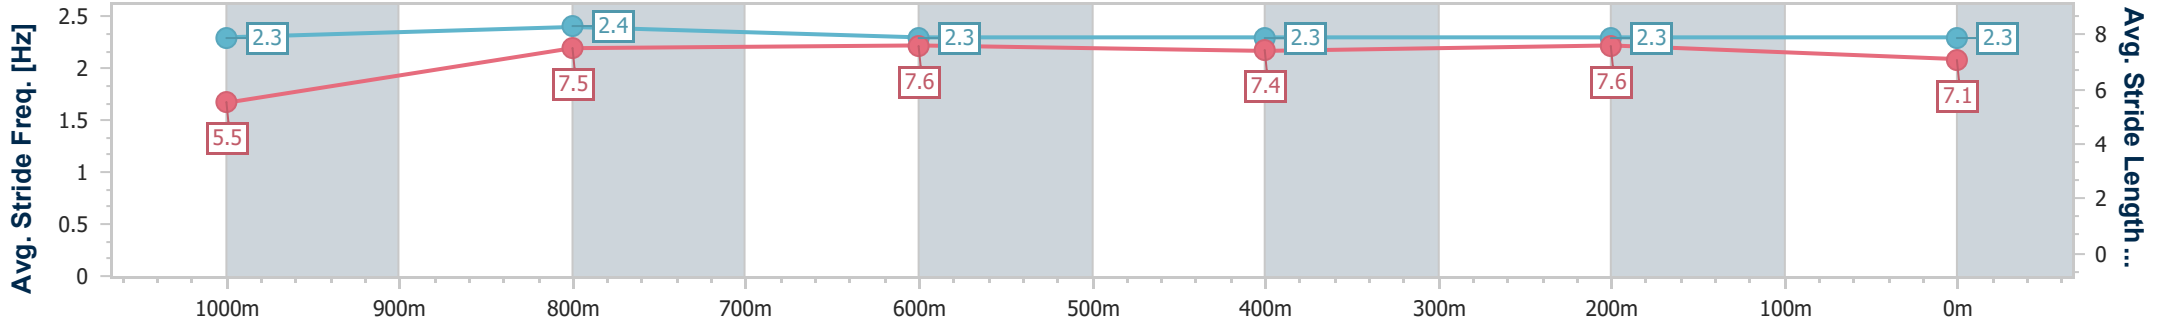

Doomben QLD Professional  
Race 7: BECOME A BRC MEMBER BENCHMARK 65 Handicap - 1110m

06 March 2024 - 15:59

Track Rating: Soft 5, Weather: Fine, Rail Position: +9m

BRISBANE RACING CLUB

Section	Overall	1000m	800m	600m	400m	200m
Section Times	1:06.25 [8] (0:09.09)	0:57.16 [8] (0:11.33)	0:45.83 [8] (0:11.41)	0:34.42 [8] (0:11.35)	0:23.07 [8] (0:10.98)	0:12.09 [7] (0:12.09)
Average Speed [km/h]	43.6	63.6	63.4	63.9	65.5	59.5
Top Speed [km/h]	62.3	64.9	64.6	65.6	66.8	64.5
Avg. Dist. to Rail [m]	6.0	1.4	1.0	1.1	2.8	5.2
Avg. Stride Freq. [Hz]	2.4	2.4	2.3	2.4	2.5	2.4
Avg. Stride Length [m]	5.1	7.5	7.6	7.6	7.3	6.9

- [ ] Ranking at each section and finish
- .-.- No data available at this section
- NA No data available

Horse/Jockey Name	Seductive Spur
Final Rank	9
Fastest Section Time (Section)	0:08.76 (Overall)
Top Speed [km/h] (Section)	65.6 (1000m)
Race State	Finished

**Doomben QLD Professional**  
**Race 7: BECOME A BRC MEMBER BENCHMARK 65 Handicap - 1110m**  
 06 March 2024 - 15:59  
 Track Rating: Soft 5, Weather: Fine, Rail Position: +9m

BRISBANE  
RACING CLUB

Section	Overall	1000m	800m	600m	400m	200m
Section Times	1:06.74 [9] (0:08.76)	0:57.98 [2] (0:11.15)	0:46.83 [3] (0:11.48)	0:35.35 [5] (0:11.54)	0:23.81 [5] (0:11.29)	0:12.52 [8] (0:12.52)
Average Speed [km/h]	45.3	64.7	63.5	63.1	63.9	57.5
Top Speed [km/h]	64.5	65.6	64.7	64.2	65.1	62.2
Avg. Dist. to Rail [m]	3.6	2.0	2.8	2.2	1.7	2.7
Avg. Stride Freq. [Hz]	2.3	2.4	2.3	2.3	2.3	2.3
Avg. Stride Length [m]	5.5	7.5	7.6	7.4	7.6	7.1

- [ ] Ranking at each section and finish
- .-.- No data available at this section
- NA No data available