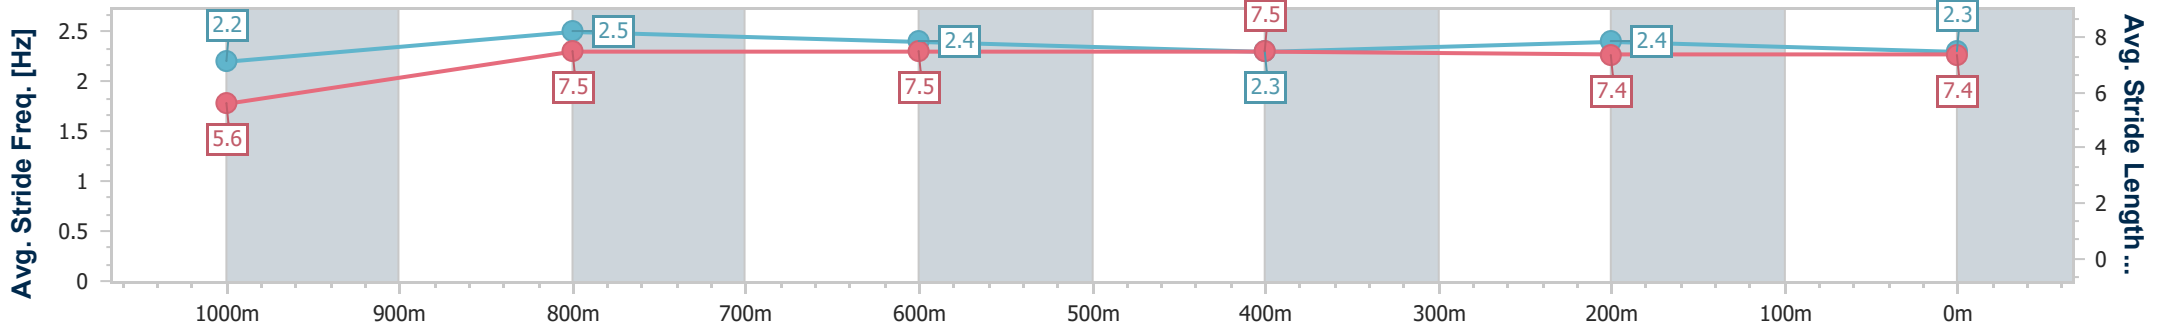

Horse/Jockey Name	Bonded Affair
Final Rank	3
Fastest Section Time (Section)	0:08.76 (Overall)
Top Speed [km/h] (Section)	67.9 (1000m)
Race State	Finished

Doomben QLD Professional
Race 7: BECOME A BRC MEMBER BENCHMARK 65 Handicap - 1110m
06 March 2024 - 15:59
Track Rating: Soft 5, Weather: Fine, Rail Position: +9m

BRISBANE RACING CLUB

Section	Overall	1000m	800m	600m	400m	200m
Section Times	1:05.56 [3] (0:08.76)	0:56.80 [2] (0:10.90)	0:45.90 [1] (0:11.31)	0:34.59 [2] (0:11.55)	0:23.04 [2] (0:11.26)	0:11.78 [2] (0:11.78)
Average Speed [km/h]	45.4	66.1	63.9	62.7	64.0	61.1
Top Speed [km/h]	64.2	67.9	65.6	63.4	65.5	64.7
Avg. Dist. to Rail [m]	3.6	1.2	1.0	1.1	0.9	1.2
Avg. Stride Freq. [Hz]	2.2	2.5	2.4	2.3	2.4	2.3
Avg. Stride Length [m]	5.6	7.5	7.5	7.5	7.4	7.4

- [ ] Ranking at each section and finish
- -.-.- No data available at this section
- NA No data available