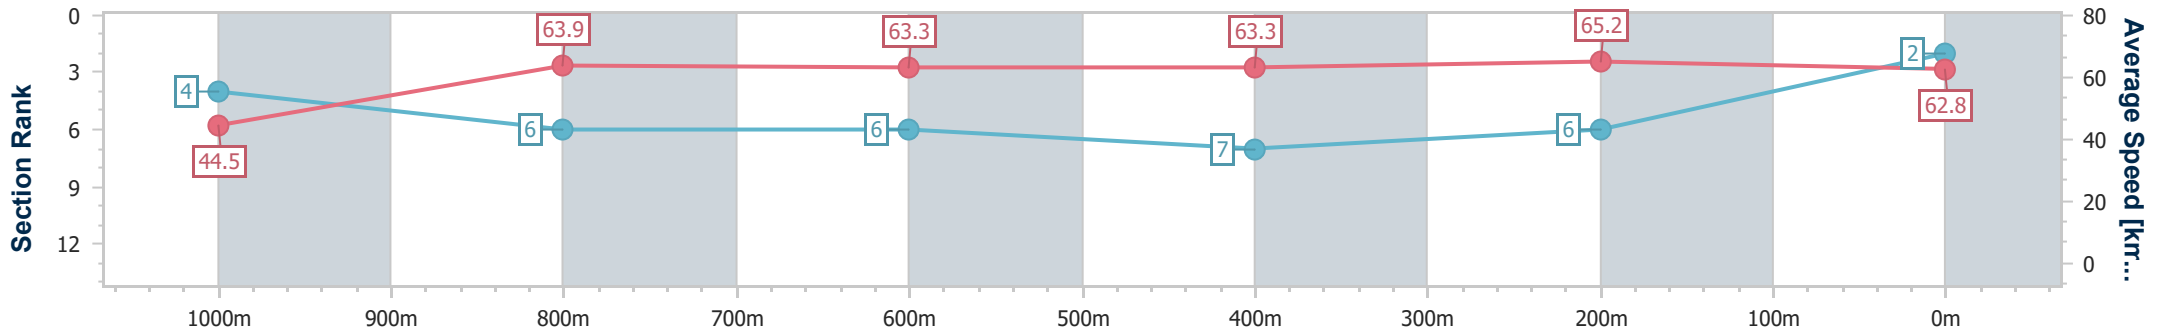

Horse/Jockey Name	Great Aspirations
Final Rank	2
Fastest Section Time (Section)	0:08.87 (Overall)
Top Speed [km/h] (Section)	66.8 (400m)
Race State	Finished

Doomben QLD Professional
Race 7: BECOME A BRC MEMBER BENCHMARK 65 Handicap - 1110m
06 March 2024 - 15:59
Track Rating: Soft 5, Weather: Fine, Rail Position: +9m

BRISBANE
RACING CLUB

Section	Overall	1000m	800m	600m	400m	200m
Section Times	1:05.50 [2] (0:08.87)	0:56.63 [4] (0:11.34)	0:45.29 [6] (0:11.38)	0:33.91 [6] (0:11.43)	0:22.48 [7] (0:11.02)	0:11.46 [6] (0:11.46)
Average Speed [km/h]	44.5	63.9	63.3	63.3	65.2	62.8
Top Speed [km/h]	61.9	64.6	64.4	64.0	66.8	65.3
Avg. Dist. to Rail [m]	4.6	1.4	0.7	0.6	0.6	1.6
Avg. Stride Freq. [Hz]	2.2	2.4	2.4	2.4	2.4	2.4
Avg. Stride Length [m]	5.5	7.4	7.1	7.1	7.3	7.2

- [ ] Ranking at each section and finish
- -.-.- No data available at this section
- NA No data available