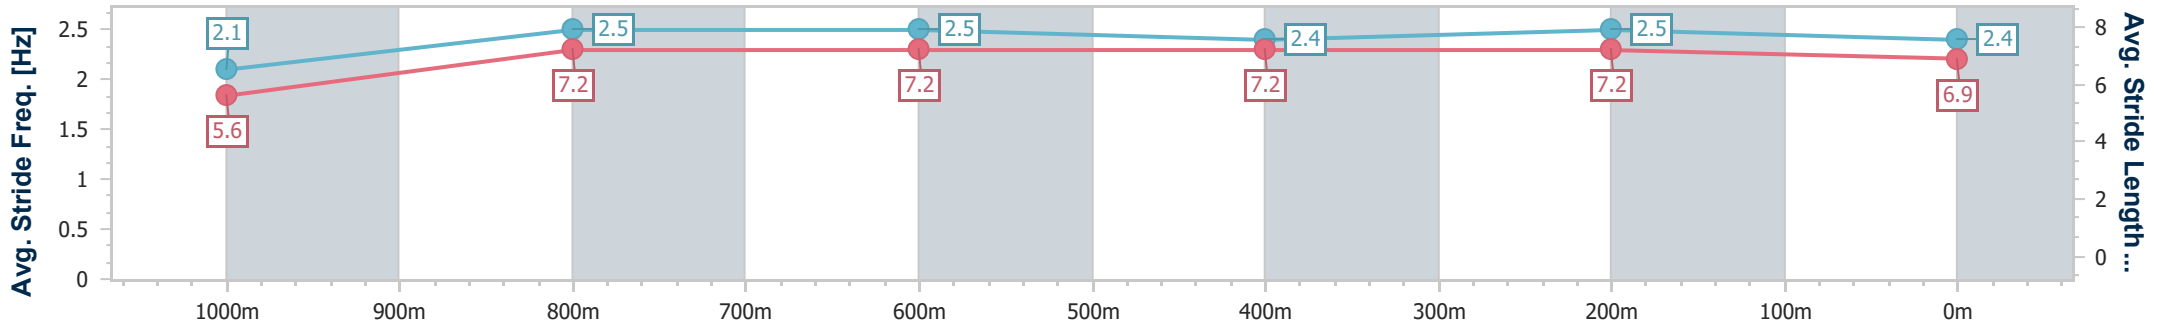

Doomben QLD Professional  
Race 7: BECOME A BRC MEMBER BENCHMARK 65 Handicap - 1110m

06 March 2024 - 15:59

Track Rating: Soft 5, Weather: Fine, Rail Position: +9m

BRISBANE RACING CLUB

Section	Overall	1000m	800m	600m	400m	200m
Section Times	1:05.70 [4] (0:09.04)	0:56.66 [7] (0:11.28)	0:45.38 [7] (0:11.31)	0:34.07 [7] (0:11.31)	0:22.76 [6] (0:10.91)	0:11.85 [4] (0:11.85)
Average Speed [km/h]	43.9	63.9	63.4	63.2	65.7	61.1
Top Speed [km/h]	64.8	65.8	64.6	64.6	68.0	65.0
Avg. Dist. to Rail [m]	4.9	0.8	0.6	0.9	0.9	0.4
Avg. Stride Freq. [Hz]	2.1	2.5	2.5	2.4	2.5	2.4
Avg. Stride Length [m]	5.6	7.2	7.2	7.2	7.2	6.9