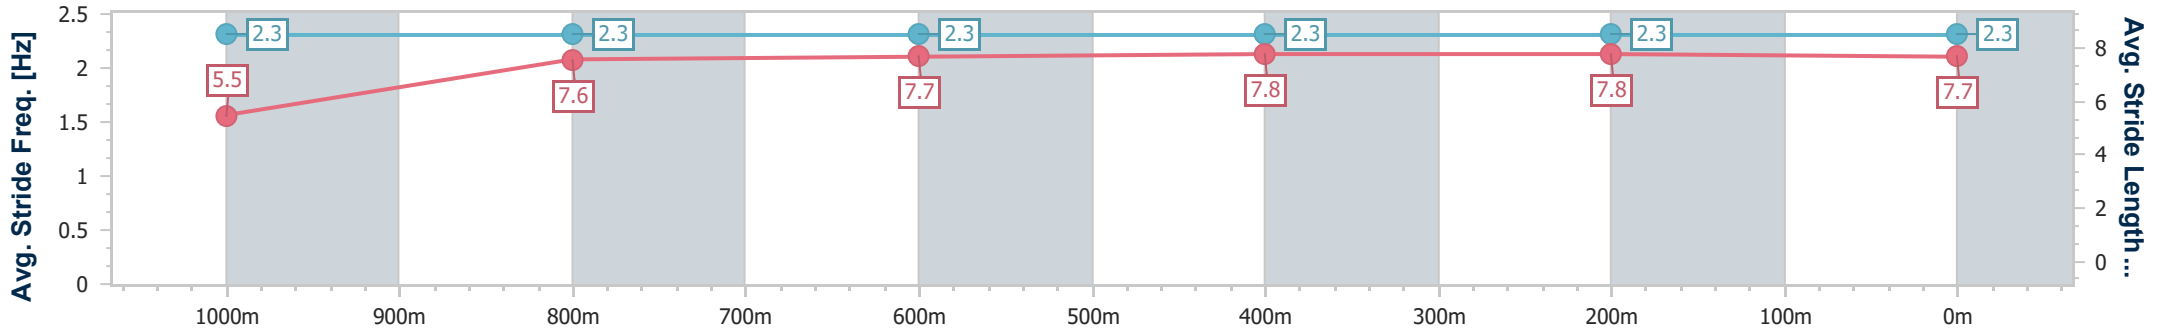

06 March 2024 - 15:59

BRISBANE RACING CLUB

Track Rating: Soft 5, Weather: Fine, Rail Position: +9m

Section	Overall	1000m	800m	600m	400m	200m
Section Times	1:05.11 [1] (0:08.75)	0:56.36 [1] (0:11.25)	0:45.11 [4] (0:11.37)	0:33.74 [3] (0:11.39)	0:22.35 [4] (0:11.03)	0:11.32 [3] (0:11.32)
Average Speed [km/h]	45.1	63.9	63.2	63.2	65.5	63.7
Top Speed [km/h]	64.8	65.3	64.1	63.8	67.1	67.1
Avg. Dist. to Rail [m]	0.7	0.3	0.1	0.3	1.7	4.4
Avg. Stride Freq. [Hz]	2.3	2.3	2.3	2.3	2.3	2.3
Avg. Stride Length [m]	5.5	7.6	7.7	7.8	7.8	7.7