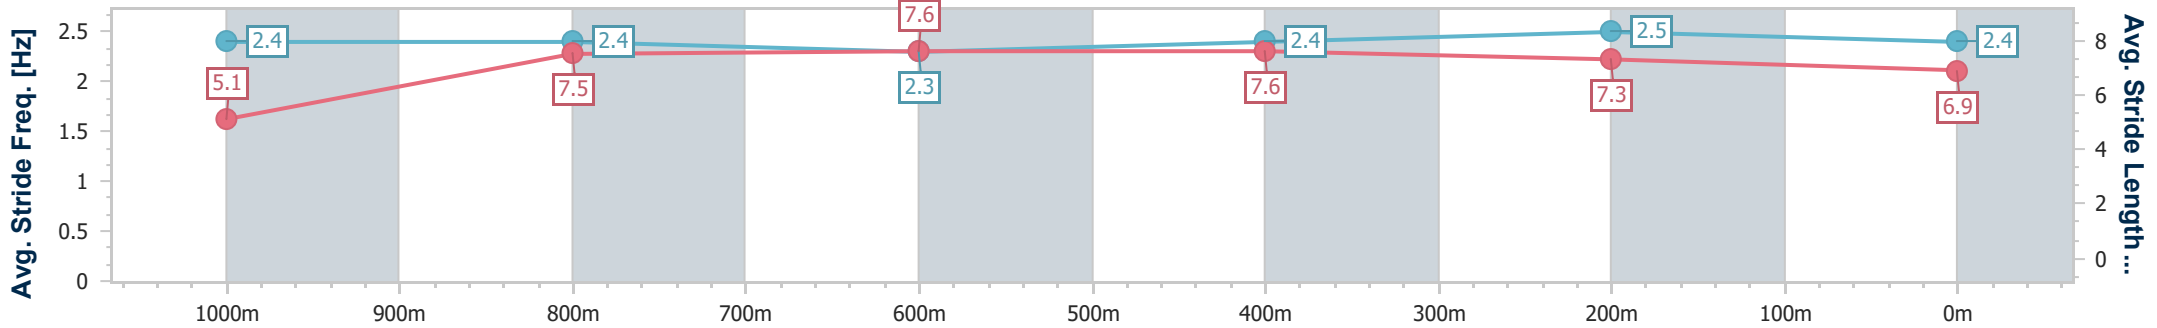

- [ ] Ranking at each section and finish
- .-.- No data available at this section
- NA No data available

Horse/Jockey Name	Beauty Bound
Final Rank	8
Fastest Section Time (Section)	0:09.09 (Overall)
Top Speed [km/h] (Section)	66.8 (400m)
Race State	Finished

Doomben QLD Professional  
Race 7: BECOME A BRC MEMBER BENCHMARK 65 Handicap - 1110m

06 March 2024 - 15:59

Track Rating: Soft 5, Weather: Fine, Rail Position: +9m

BRISBANE RACING CLUB

Section	Overall	1000m	800m	600m	400m	200m
Section Times	1:06.25 [8] (0:09.09)	0:57.16 [8] (0:11.33)	0:45.83 [8] (0:11.41)	0:34.42 [8] (0:11.35)	0:23.07 [8] (0:10.98)	0:12.09 [7] (0:12.09)
Average Speed [km/h]	43.6	63.6	63.4	63.9	65.5	59.5
Top Speed [km/h]	62.3	64.9	64.6	65.6	66.8	64.5
Avg. Dist. to Rail [m]	6.0	1.4	1.0	1.1	2.8	5.2
Avg. Stride Freq. [Hz]	2.4	2.4	2.3	2.4	2.5	2.4
Avg. Stride Length [m]	5.1	7.5	7.6	7.6	7.3	6.9

- [ ] Ranking at each section and finish
- .-.- No data available at this section
- NA No data available

Horse/Jockey Name	Seductive Spur
Final Rank	9
Fastest Section Time (Section)	0:08.76 (Overall)
Top Speed [km/h] (Section)	65.6 (1000m)
Race State	Finished