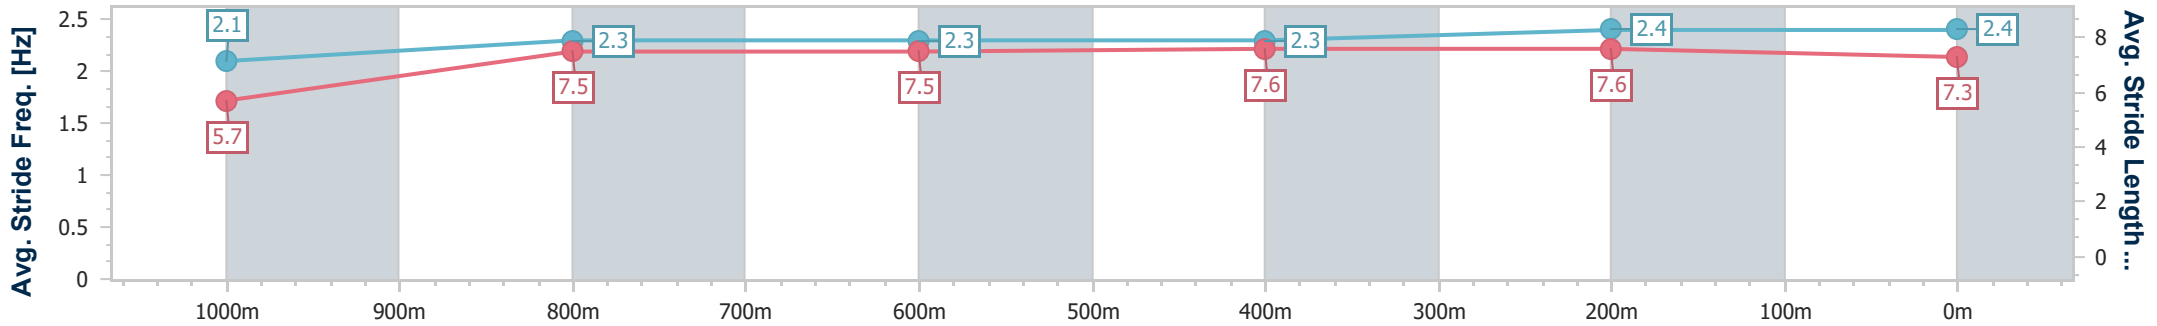

Doomben QLD Professional  
Race 7: BECOME A BRC MEMBER BENCHMARK 65 Handicap - 1110m

06 March 2024 - 15:59

BRISBANE RACING CLUB

Track Rating: Soft 5, Weather: Fine, Rail Position: +9m

Section	Overall	1000m	800m	600m	400m	200m
Section Times	1:05.91 [5] (0:09.23)	0:56.68 [9] (0:11.39)	0:45.29 [9] (0:11.27)	0:34.02 [9] (0:11.30)	0:22.72 [9] (0:11.07)	0:11.65 [9] (0:11.65)
Average Speed [km/h]	42.9	63.4	63.6	63.6	64.9	61.7
Top Speed [km/h]	61.9	65.4	65.1	64.6	66.7	66.0
Avg. Dist. to Rail [m]	7.6	1.3	0.4	0.8	0.5	1.2
Avg. Stride Freq. [Hz]	2.1	2.3	2.3	2.3	2.4	2.4
Avg. Stride Length [m]	5.7	7.5	7.5	7.6	7.6	7.3