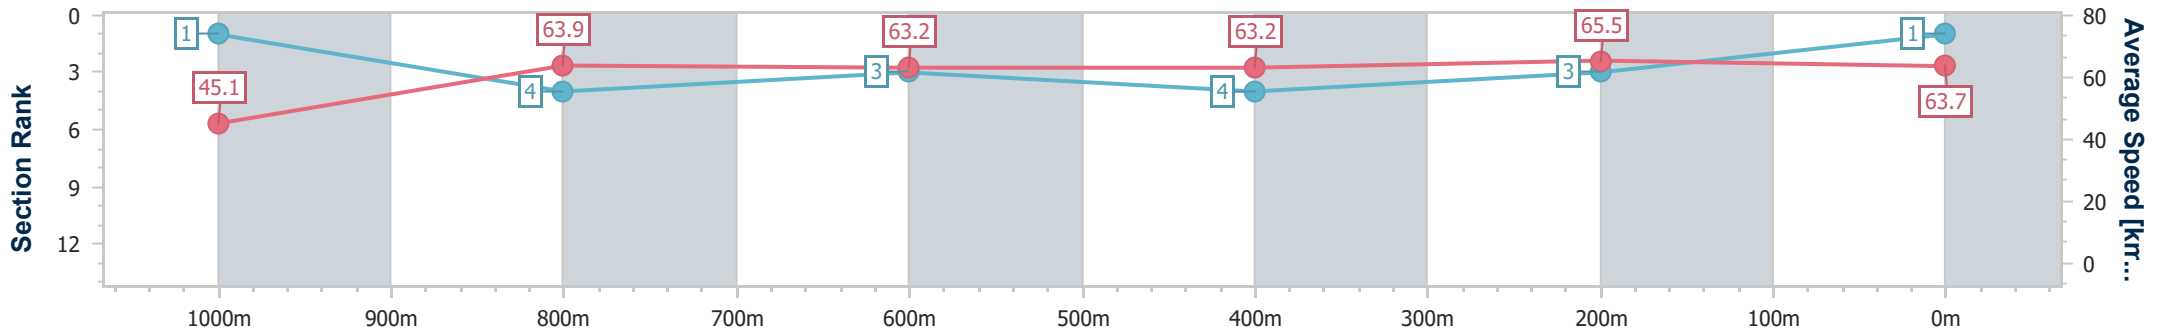

06 March 2024 - 15:59

BRISBANE RACING CLUB

Track Rating: Soft 5, Weather: Fine, Rail Position: +9m

Section	Overall	1000m	800m	600m	400m	200m
Section Times	1:05.11 [1] (0:08.75)	0:56.36 [1] (0:11.25)	0:45.11 [4] (0:11.37)	0:33.74 [3] (0:11.39)	0:22.35 [4] (0:11.03)	0:11.32 [3] (0:11.32)
Average Speed [km/h]	45.1	63.9	63.2	63.2	65.5	63.7
Top Speed [km/h]	64.8	65.3	64.1	63.8	67.1	67.1
Avg. Dist. to Rail [m]	0.7	0.3	0.1	0.3	1.7	4.4
Avg. Stride Freq. [Hz]	2.3	2.3	2.3	2.3	2.3	2.3
Avg. Stride Length [m]	5.5	7.6	7.7	7.8	7.8	7.7