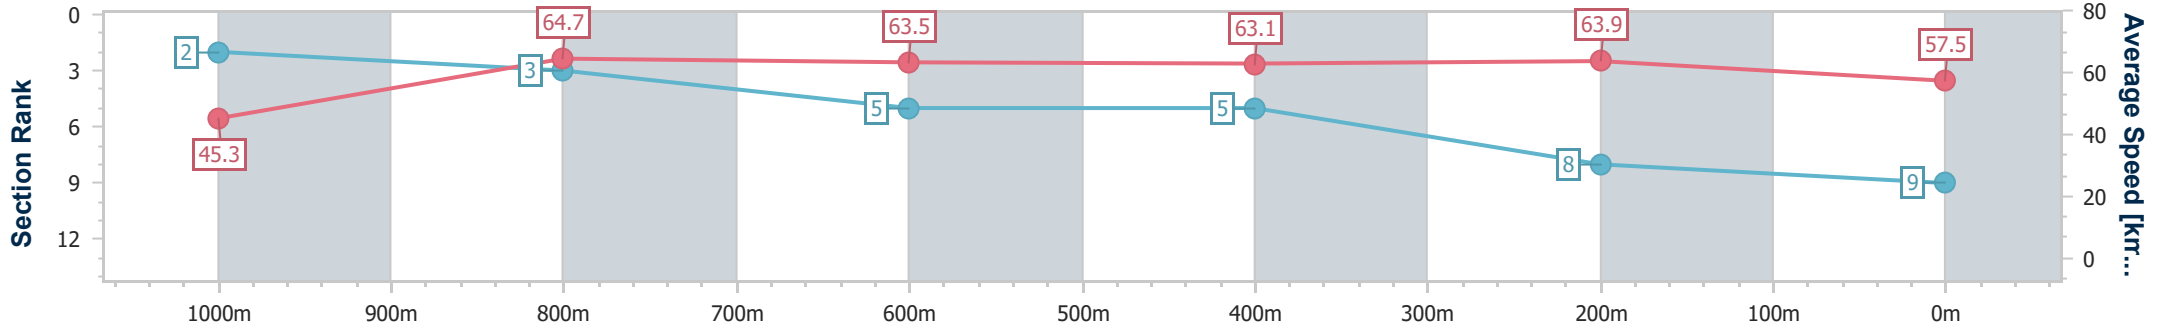

Horse/Jockey Name	Seductive Spur
Final Rank	9
Fastest Section Time (Section)	0:08.76 (Overall)
Top Speed [km/h] (Section)	65.6 (1000m)
Race State	Finished

Doomben QLD Professional
Race 7: BECOME A BRC MEMBER BENCHMARK 65 Handicap - 1110m
06 March 2024 - 15:59
Track Rating: Soft 5, Weather: Fine, Rail Position: +9m

BRISBANE
RACING CLUB

Section	Overall	1000m	800m	600m	400m	200m
Section Times	1:06.74 [9] (0:08.76)	0:57.98 [2] (0:11.15)	0:46.83 [3] (0:11.48)	0:35.35 [5] (0:11.54)	0:23.81 [5] (0:11.29)	0:12.52 [8] (0:12.52)
Average Speed [km/h]	45.3	64.7	63.5	63.1	63.9	57.5
Top Speed [km/h]	64.5	65.6	64.7	64.2	65.1	62.2
Avg. Dist. to Rail [m]	3.6	2.0	2.8	2.2	1.7	2.7
Avg. Stride Freq. [Hz]	2.3	2.4	2.3	2.3	2.3	2.3
Avg. Stride Length [m]	5.5	7.5	7.6	7.4	7.6	7.1

- [ ] Ranking at each section and finish
- -.-.- No data available at this section
- NA No data available