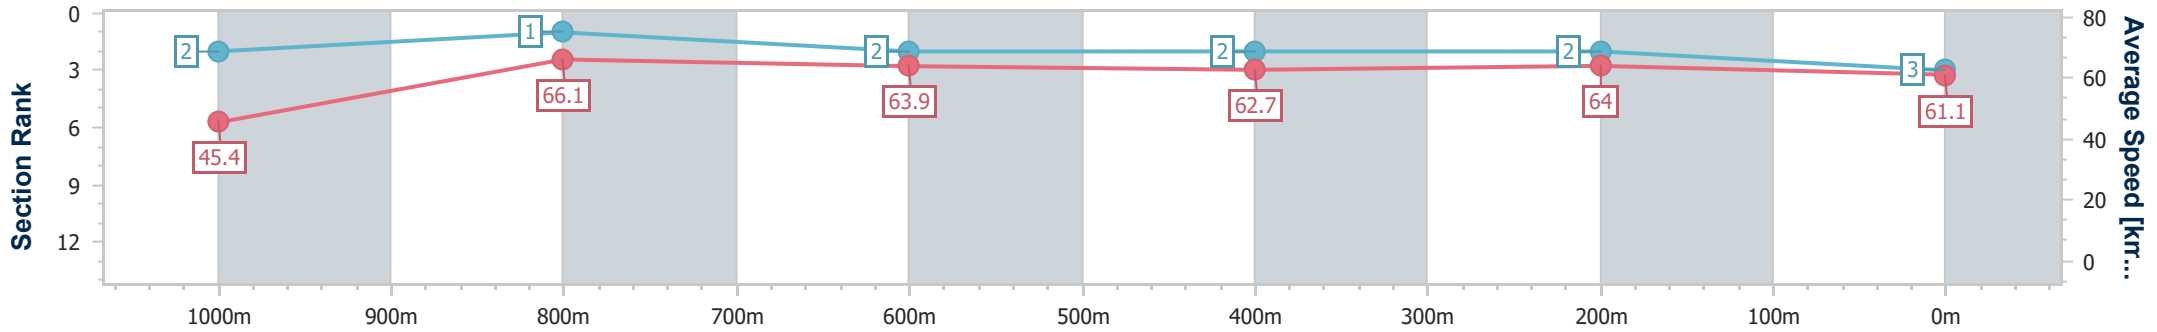

Horse/Jockey Name	Bonded Affair
Final Rank	3
Fastest Section Time (Section)	0:08.76 (Overall)
Top Speed [km/h] (Section)	67.9 (1000m)
Race State	Finished

Doomben QLD Professional
Race 7: BECOME A BRC MEMBER BENCHMARK 65 Handicap - 1110m
06 March 2024 - 15:59
Track Rating: Soft 5, Weather: Fine, Rail Position: +9m

BRISBANE RACING CLUB

Section	Overall	1000m	800m	600m	400m	200m
Section Times	1:05.56 [3] (0:08.76)	0:56.80 [2] (0:10.90)	0:45.90 [1] (0:11.31)	0:34.59 [2] (0:11.55)	0:23.04 [2] (0:11.26)	0:11.78 [2] (0:11.78)
Average Speed [km/h]	45.4	66.1	63.9	62.7	64.0	61.1
Top Speed [km/h]	64.2	67.9	65.6	63.4	65.5	64.7
Avg. Dist. to Rail [m]	3.6	1.2	1.0	1.1	0.9	1.2
Avg. Stride Freq. [Hz]	2.2	2.5	2.4	2.3	2.4	2.3
Avg. Stride Length [m]	5.6	7.5	7.5	7.5	7.4	7.4

- [ ] Ranking at each section and finish
- -.-.- No data available at this section
- NA No data available