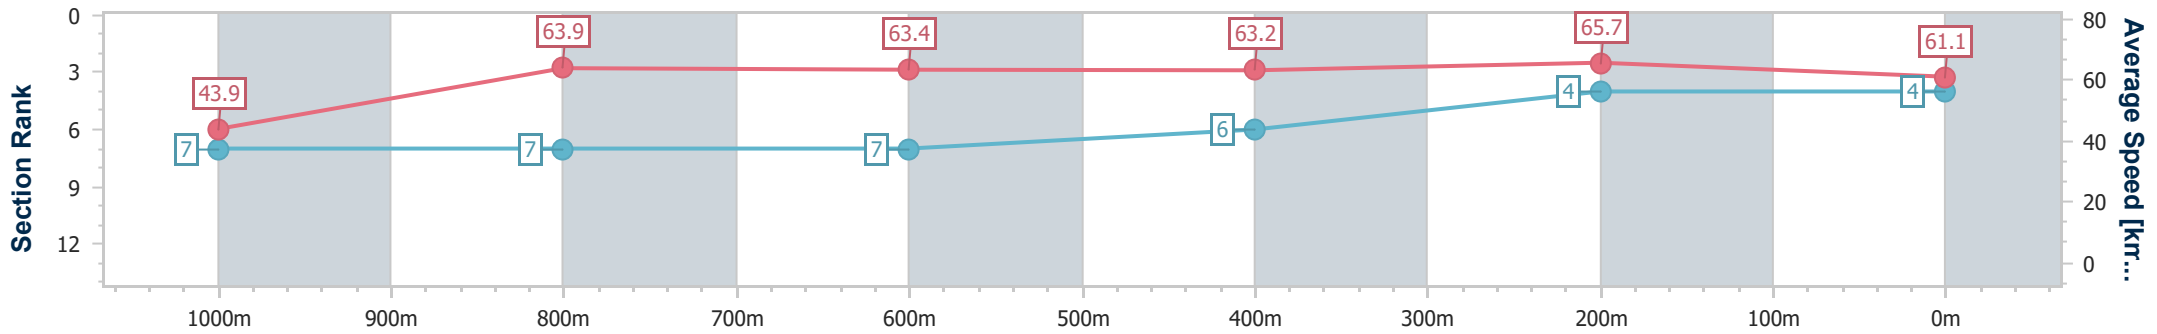

Doomben QLD Professional  
Race 7: BECOME A BRC MEMBER BENCHMARK 65 Handicap - 1110m

06 March 2024 - 15:59

Track Rating: Soft 5, Weather: Fine, Rail Position: +9m

BRISBANE RACING CLUB

Section	Overall	1000m	800m	600m	400m	200m
Section Times	1:05.70 [4] (0:09.04)	0:56.66 [7] (0:11.28)	0:45.38 [7] (0:11.31)	0:34.07 [7] (0:11.31)	0:22.76 [6] (0:10.91)	0:11.85 [4] (0:11.85)
Average Speed [km/h]	43.9	63.9	63.4	63.2	65.7	61.1
Top Speed [km/h]	64.8	65.8	64.6	64.6	68.0	65.0
Avg. Dist. to Rail [m]	4.9	0.8	0.6	0.9	0.9	0.4
Avg. Stride Freq. [Hz]	2.1	2.5	2.5	2.4	2.5	2.4
Avg. Stride Length [m]	5.6	7.2	7.2	7.2	7.2	6.9

- [ ] Ranking at each section and finish
- .-.- No data available at this section
- NA No data available

Horse/Jockey Name	Airstrike
Final Rank	5
Fastest Section Time (Section)	0:09.23 (Overall)
Top Speed [km/h] (Section)	66.7 (400m)
Race State	Finished