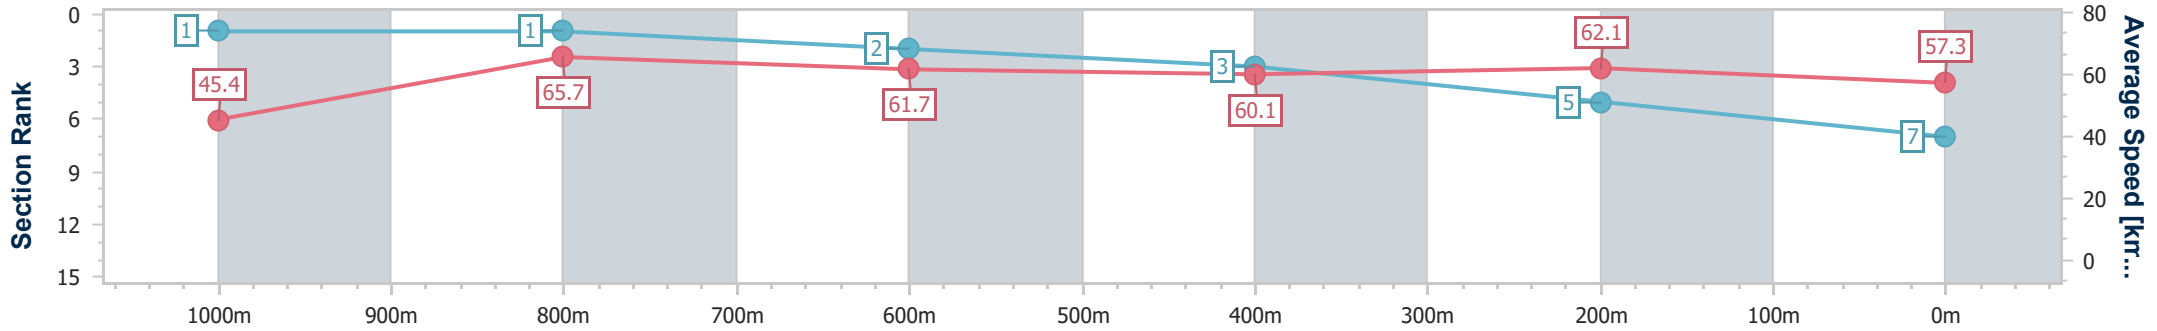

Horse/Jockey Name	Herecomesantorini
Final Rank	7
Fastest Section Time (Section)	0:08.78 (Overall)
Top Speed [km/h] (Section)	67.0 (1000m)
Race State	Finished

Doomben QLD Professional
Race 1: STRADBROKE SEASON ON SALE NOW Maiden
Handicap - 1110m
13 March 2024 - 13:04
Track Rating: Soft7, Weather: Fine, Rail Position: +10.5 Entire

BRISBANE
RACING CLUB

Section	Overall	1000m	800m	600m	400m	200m
Section Times	1:07.67 [7] (0:08.78)	0:58.89 [1] (0:11.00)	0:47.89 [1] (0:11.72)	0:36.17 [2] (0:12.00)	0:24.17 [3] (0:11.57)	0:12.60 [5] (0:12.60)
Average Speed [km/h]	45.4	65.7	61.7	60.1	62.1	57.3
Top Speed [km/h]	67.0	67.0	64.3	61.8	63.9	60.6
Avg. Dist. to Rail [m]	5.7	2.1	1.4	0.6	0.3	0.5
Avg. Stride Freq. [Hz]	2.4	2.3	2.2	2.2	2.2	2.2
Avg. Stride Length [m]	5.3	7.8	7.8	7.6	7.7	7.3

- [ ] Ranking at each section and finish
- -.-.- No data available at this section
- NA No data available