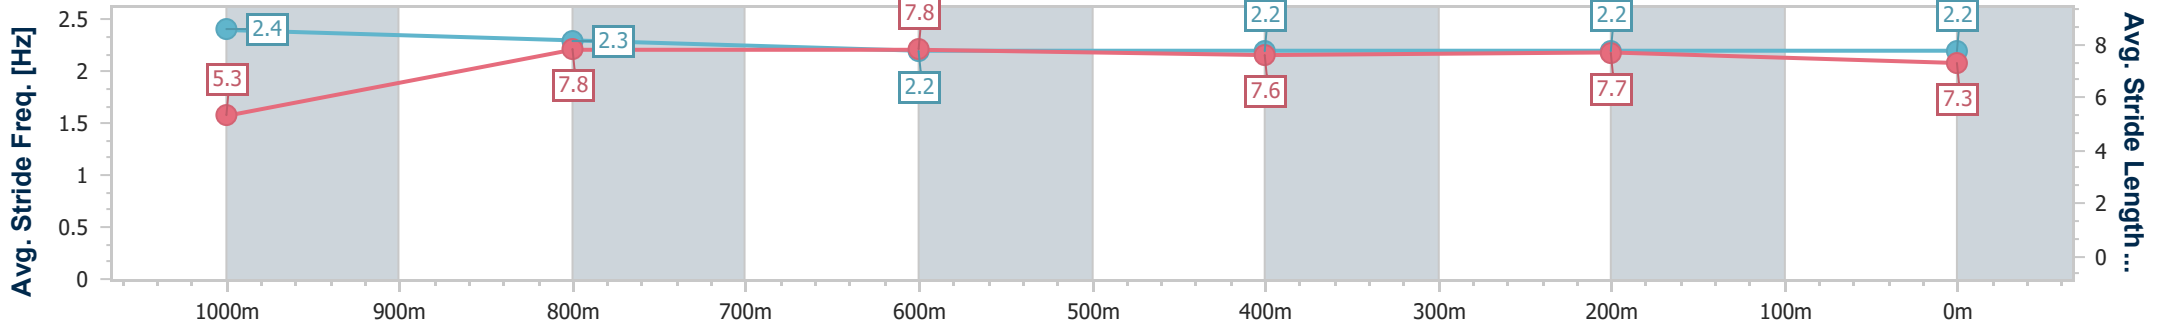

Horse/Jockey Name	Herecomesantorini
Final Rank	7
Fastest Section Time (Section)	0:08.78 (Overall)
Top Speed [km/h] (Section)	67.0 (1000m)
Race State	Finished

Doomben QLD Professional
Race 1: STRADBROKE SEASON ON SALE NOW Maiden
Handicap - 1110m
13 March 2024 - 13:04
Track Rating: Soft7, Weather: Fine, Rail Position: +10.5 Entire

BRISBANE
RACING CLUB

Section	Overall	1000m	800m	600m	400m	200m
Section Times	1:07.67 [7] (0:08.78)	0:58.89 [1] (0:11.00)	0:47.89 [1] (0:11.72)	0:36.17 [2] (0:12.00)	0:24.17 [3] (0:11.57)	0:12.60 [5] (0:12.60)
Average Speed [km/h]	45.4	65.7	61.7	60.1	62.1	57.3
Top Speed [km/h]	67.0	67.0	64.3	61.8	63.9	60.6
Avg. Dist. to Rail [m]	5.7	2.1	1.4	0.6	0.3	0.5
Avg. Stride Freq. [Hz]	2.4	2.3	2.2	2.2	2.2	2.2
Avg. Stride Length [m]	5.3	7.8	7.8	7.6	7.7	7.3

- [ ] Ranking at each section and finish
- -.-.- No data available at this section
- NA No data available