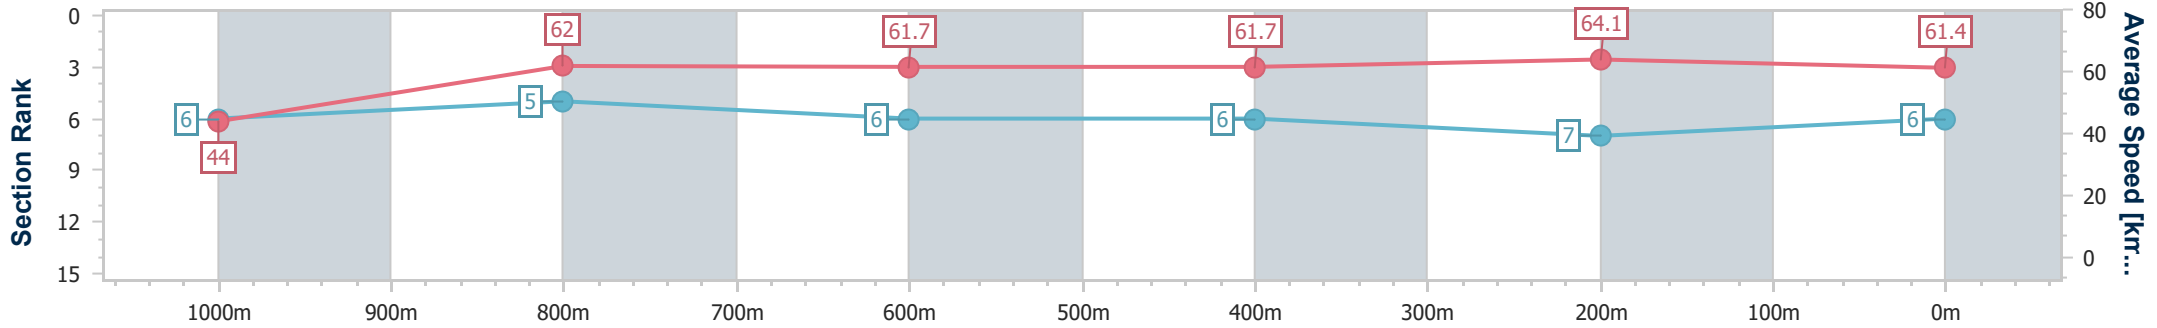

Horse/Jockey Name	She Delivers
Final Rank	6
Fastest Section Time (Section)	0:09.04 (Overall)
Top Speed [km/h] (Section)	65.8 (400m)
Race State	Finished

Doomben QLD Professional
Race 1: STRADBROKE SEASON ON SALE NOW Maiden
Handicap - 1110m
13 March 2024 - 13:04
Track Rating: Soft7, Weather: Fine, Rail Position: +10.5 Entire

BRISBANE
RACING CLUB

Section	Overall	1000m	800m	600m	400m	200m
Section Times	1:06.88 [6] (0:09.04)	0:57.84 [6] (0:11.62)	0:46.22 [5] (0:11.69)	0:34.53 [6] (0:11.60)	0:22.93 [6] (0:11.20)	0:11.73 [7] (0:11.73)
Average Speed [km/h]	44.0	62.0	61.7	61.7	64.1	61.4
Top Speed [km/h]	62.1	63.4	62.9	62.8	65.8	63.4
Avg. Dist. to Rail [m]	1.6	0.7	0.2	0.9	1.3	2.4
Avg. Stride Freq. [Hz]	2.3	2.3	2.3	2.3	2.3	2.3
Avg. Stride Length [m]	5.4	7.3	7.4	7.5	7.7	7.5

- [ ] Ranking at each section and finish
- -.-.- No data available at this section
- NA No data available