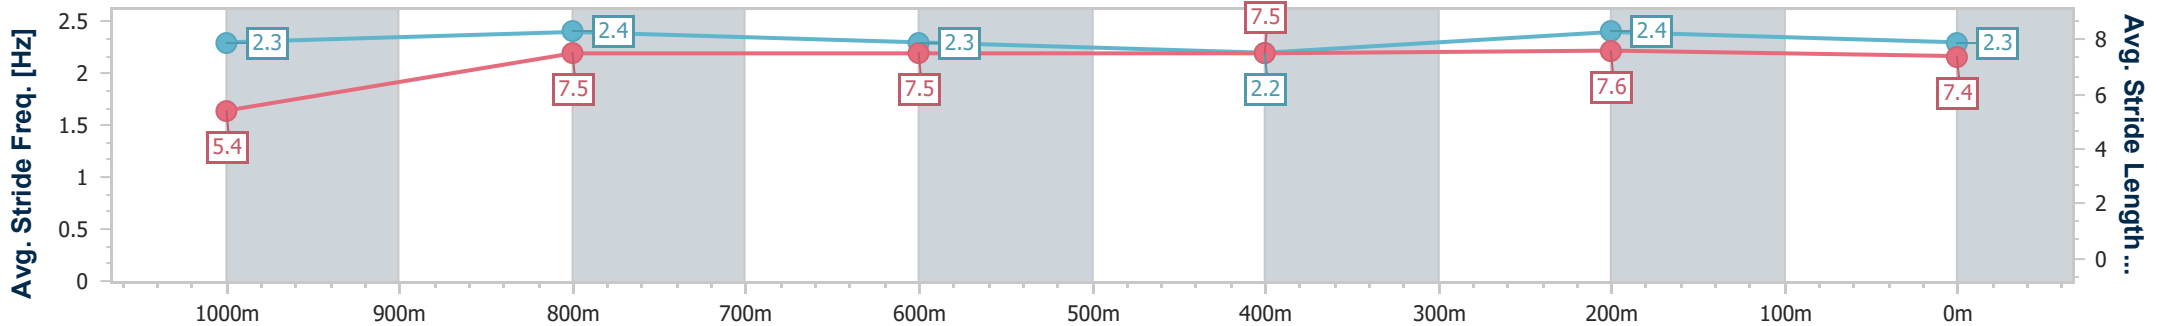

**BRISBANE**  
 RACING CLUB

Section	Overall	1000m	800m	600m	400m	200m
Section Times	1:06.02 [1] (0:08.93)	0:57.09 [3] (0:10.87)	0:46.22 [2] (0:11.54)	0:34.68 [1] (0:11.83)	0:22.85 [1] (0:11.07)	0:11.78 [1] (0:11.78)
Average Speed [km/h]	44.4	66.2	62.2	60.3	64.9	61.2
Top Speed [km/h]	65.1	67.8	64.2	62.3	65.9	64.5
Avg. Dist. to Rail [m]	3.5	0.9	0.8	1.3	1.5	0.9
Avg. Stride Freq. [Hz]	2.3	2.4	2.3	2.2	2.4	2.3
Avg. Stride Length [m]	5.4	7.5	7.5	7.5	7.6	7.4