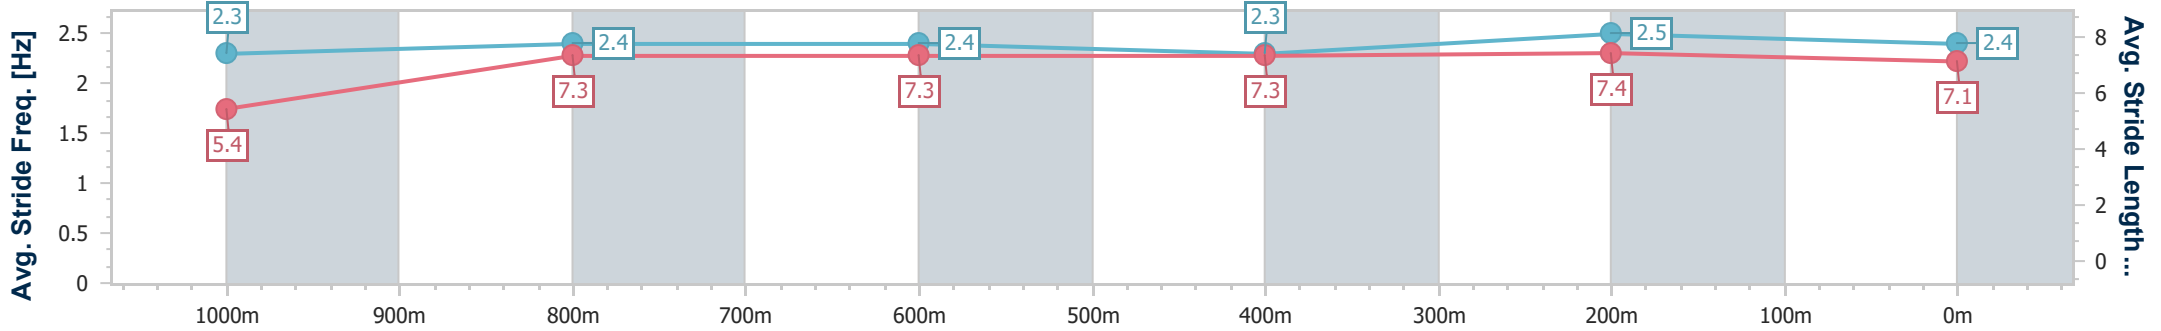

Horse/Jockey Name	Galactic Legend
Final Rank	1
Fastest Section Time (Section)	0:08.80 (Overall)
Top Speed [km/h] (Section)	67.6 (400m)
Race State	Finished

Doomben QLD Professional
Race 1: STRADBROKE SEASON ON SALE NOW Maiden
Handicap - 1110m
13 March 2024 - 13:04
Track Rating: Soft7, Weather: Fine, Rail Position: +10.5 Entire

BRISBANE
RACING CLUB

Section	Overall	1000m	800m	600m	400m	200m
Section Times	1:06.02 [1] (0:08.80)	0:57.22 [2] (0:11.27)	0:45.95 [3] (0:11.51)	0:34.44 [3] (0:11.90)	0:22.54 [2] (0:10.89)	0:11.65 [2] (0:11.65)
Average Speed [km/h]	45.2	63.9	62.4	60.4	65.9	61.8
Top Speed [km/h]	64.8	65.3	65.6	63.1	67.6	64.9
Avg. Dist. to Rail [m]	4.7	0.7	0.2	0.7	1.1	0.3
Avg. Stride Freq. [Hz]	2.3	2.4	2.4	2.3	2.5	2.4
Avg. Stride Length [m]	5.4	7.3	7.3	7.3	7.4	7.1

- [ ] Ranking at each section and finish
- -.-.- No data available at this section
- NA No data available