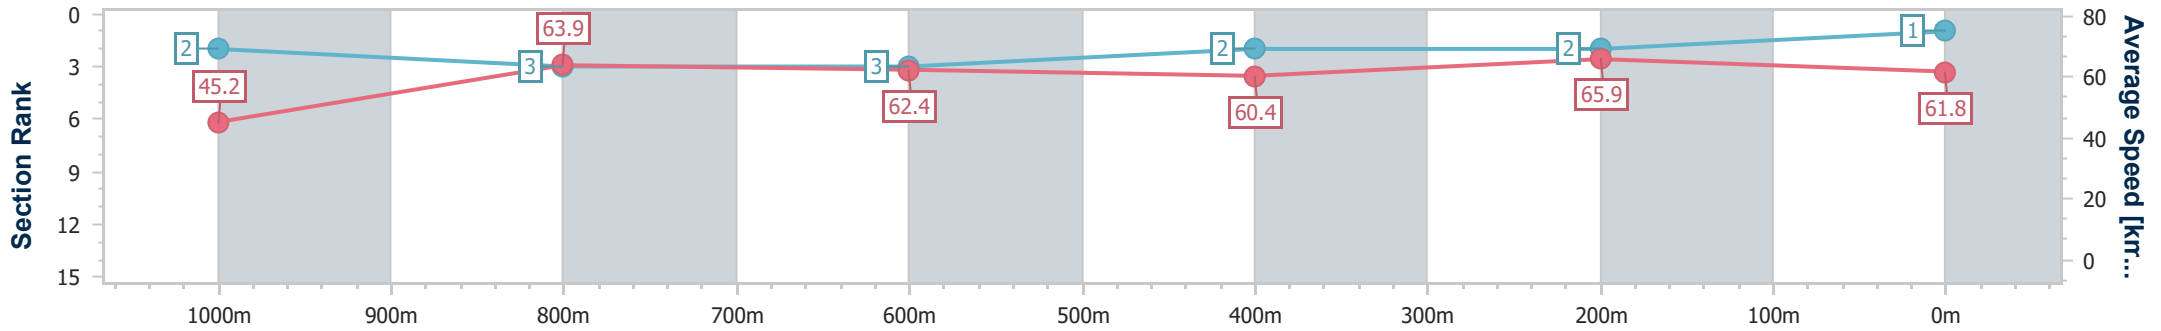

Horse/Jockey Name	Galactic Legend
Final Rank	1
Fastest Section Time (Section)	0:08.80 (Overall)
Top Speed [km/h] (Section)	67.6 (400m)
Race State	Finished

Doomben QLD Professional
Race 1: STRADBROKE SEASON ON SALE NOW Maiden
Handicap - 1110m
13 March 2024 - 13:04
Track Rating: Soft7, Weather: Fine, Rail Position: +10.5 Entire

BRISBANE
RACING CLUB

Section	Overall	1000m	800m	600m	400m	200m
Section Times	1:06.02 [1] (0:08.80)	0:57.22 [2] (0:11.27)	0:45.95 [3] (0:11.51)	0:34.44 [3] (0:11.90)	0:22.54 [2] (0:10.89)	0:11.65 [2] (0:11.65)
Average Speed [km/h]	45.2	63.9	62.4	60.4	65.9	61.8
Top Speed [km/h]	64.8	65.3	65.6	63.1	67.6	64.9
Avg. Dist. to Rail [m]	4.7	0.7	0.2	0.7	1.1	0.3
Avg. Stride Freq. [Hz]	2.3	2.4	2.4	2.3	2.5	2.4
Avg. Stride Length [m]	5.4	7.3	7.3	7.3	7.4	7.1

- [ ] Ranking at each section and finish
- -.-.- No data available at this section
- NA No data available