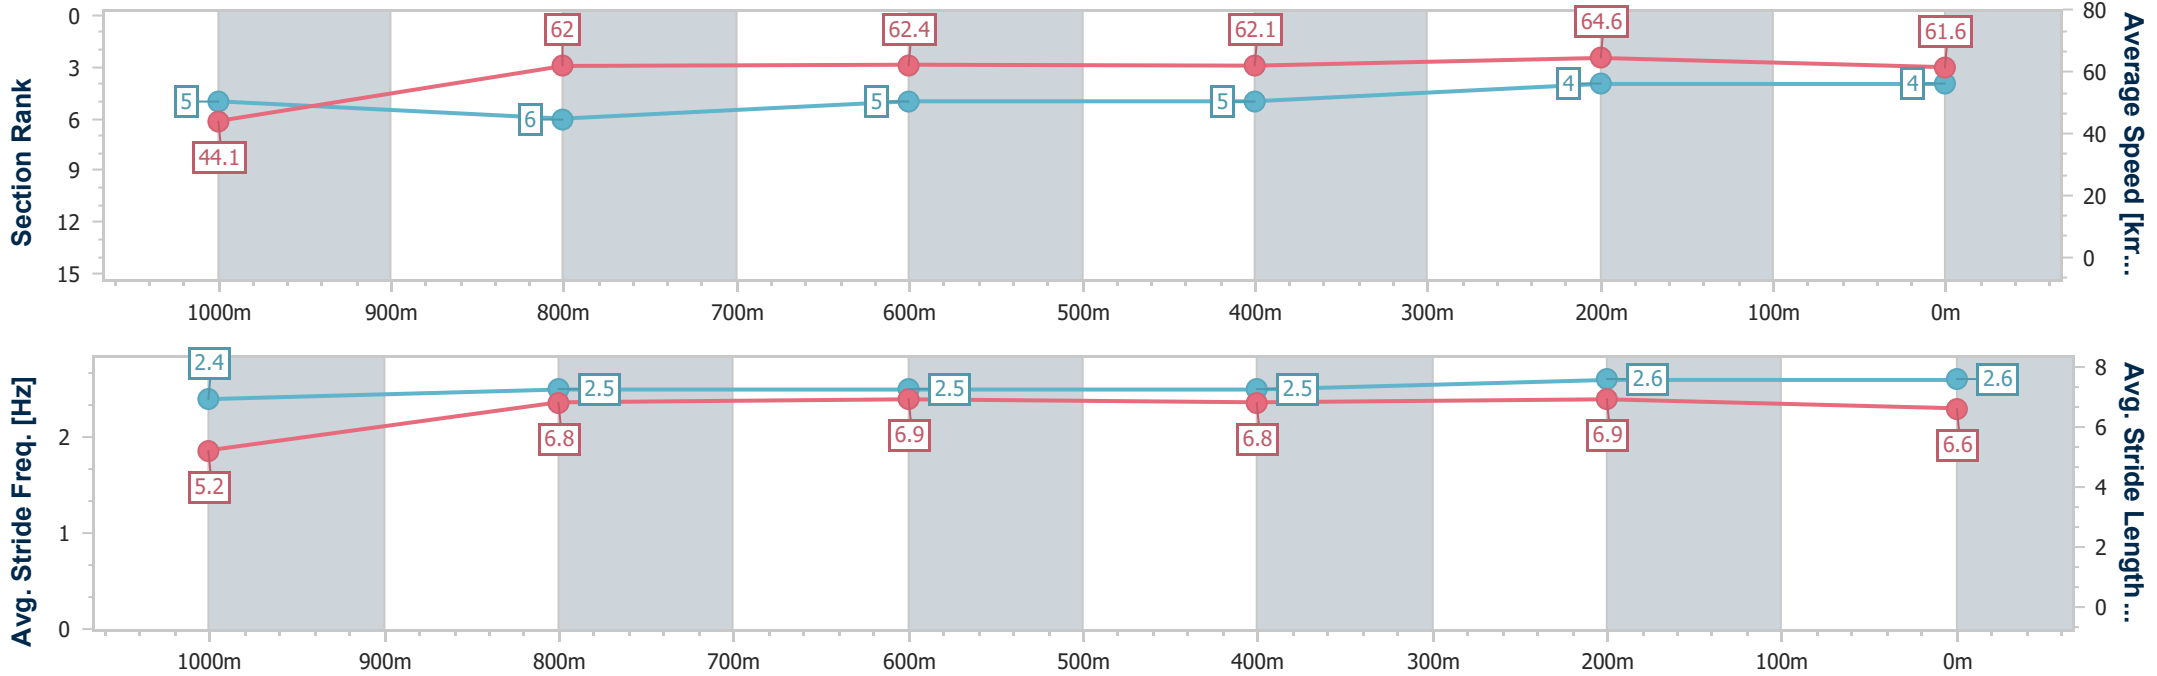

**BRISBANE**  
**RACING CLUB**

Section	Overall	1000m	800m	600m	400m	200m
Section Times	1:06.34 [3] (0:08.98)	0:57.36 [4] (0:11.36)	0:46.00 [4] (0:11.56)	0:34.44 [4] (0:11.65)	0:22.79 [4] (0:11.01)	0:11.78 [3] (0:11.78)
Average Speed [km/h]	44.2	63.8	62.6	61.5	65.2	61.2
Top Speed [km/h]	62.8	64.6	63.4	64.3	66.7	65.0
Avg. Dist. to Rail [m]	2.8	2.0	0.9	0.6	1.1	1.8
Avg. Stride Freq. [Hz]	2.2	2.4	2.4	2.4	2.6	2.4
Avg. Stride Length [m]	5.4	7.3	7.3	7.2	7.1	7.0

- [ ] Ranking at each section and finish
- .-.- No data available at this section
- NA No data available

Horse/Jockey Name	Towers Hill
Final Rank	4
Fastest Section Time (Section)	0:09.00 (Overall)
Top Speed [km/h] (Section)	66.1 (400m)
Race State	Finished

**BRISBANE**  
**RACING CLUB**

Section	Overall	1000m	800m	600m	400m	200m
Section Times	1:06.64 [4] (0:09.00)	0:57.64 [5] (0:11.69)	0:45.95 [6] (0:11.55)	0:34.40 [5] (0:11.57)	0:22.83 [5] (0:11.12)	0:11.71 [4] (0:11.71)
Average Speed [km/h]	44.1	62.0	62.4	62.1	64.6	61.6
Top Speed [km/h]	60.5	63.4	63.8	63.3	66.1	64.3
Avg. Dist. to Rail [m]	7.2	2.8	0.4	0.7	1.0	1.5
Avg. Stride Freq. [Hz]	2.4	2.5	2.5	2.5	2.6	2.6
Avg. Stride Length [m]	5.2	6.8	6.9	6.8	6.9	6.6