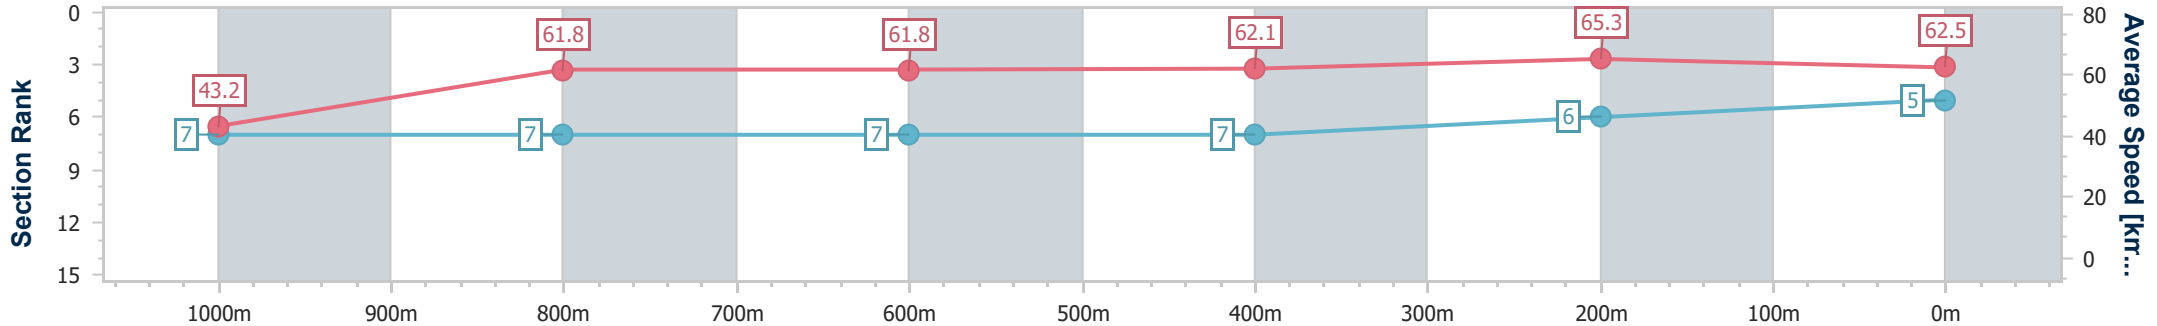

Horse/Jockey Name	Stange Bay
Final Rank	5
Fastest Section Time (Section)	0:09.16 (Overall)
Top Speed [km/h] (Section)	67.5 (400m)
Race State	Finished

Doomben QLD Professional
Race 1: STRADBROKE SEASON ON SALE NOW Maiden
Handicap - 1110m
13 March 2024 - 13:04
Track Rating: Soft7, Weather: Fine, Rail Position: +10.5 Entire

BRISBANE
RACING CLUB

Section	Overall	1000m	800m	600m	400m	200m
Section Times	1:06.66 [5] (0:09.16)	0:57.50 [7] (0:11.71)	0:45.79 [7] (0:11.68)	0:34.11 [7] (0:11.60)	0:22.51 [7] (0:10.98)	0:11.53 [6] (0:11.53)
Average Speed [km/h]	43.2	61.8	61.8	62.1	65.3	62.5
Top Speed [km/h]	59.3	63.1	64.2	63.7	67.5	65.1
Avg. Dist. to Rail [m]	7.9	1.9	0.5	0.7	1.4	3.7
Avg. Stride Freq. [Hz]	2.2	2.3	2.2	2.2	2.3	2.3
Avg. Stride Length [m]	5.5	7.6	7.7	7.7	7.7	7.4

- [ ] Ranking at each section and finish
- -.-.- No data available at this section
- NA No data available