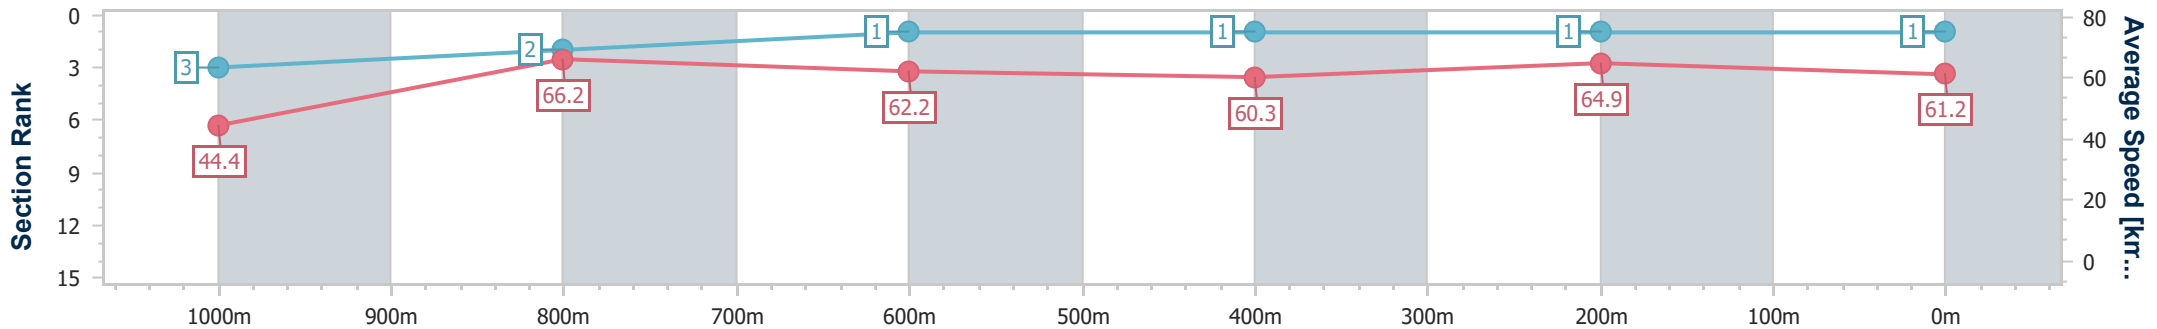

**BRISBANE**  
 RACING CLUB

Section	Overall	1000m	800m	600m	400m	200m
Section Times	1:06.02 [1] (0:08.93)	0:57.09 [3] (0:10.87)	0:46.22 [2] (0:11.54)	0:34.68 [1] (0:11.83)	0:22.85 [1] (0:11.07)	0:11.78 [1] (0:11.78)
Average Speed [km/h]	44.4	66.2	62.2	60.3	64.9	61.2
Top Speed [km/h]	65.1	67.8	64.2	62.3	65.9	64.5
Avg. Dist. to Rail [m]	3.5	0.9	0.8	1.3	1.5	0.9
Avg. Stride Freq. [Hz]	2.3	2.4	2.3	2.2	2.4	2.3
Avg. Stride Length [m]	5.4	7.5	7.5	7.5	7.6	7.4