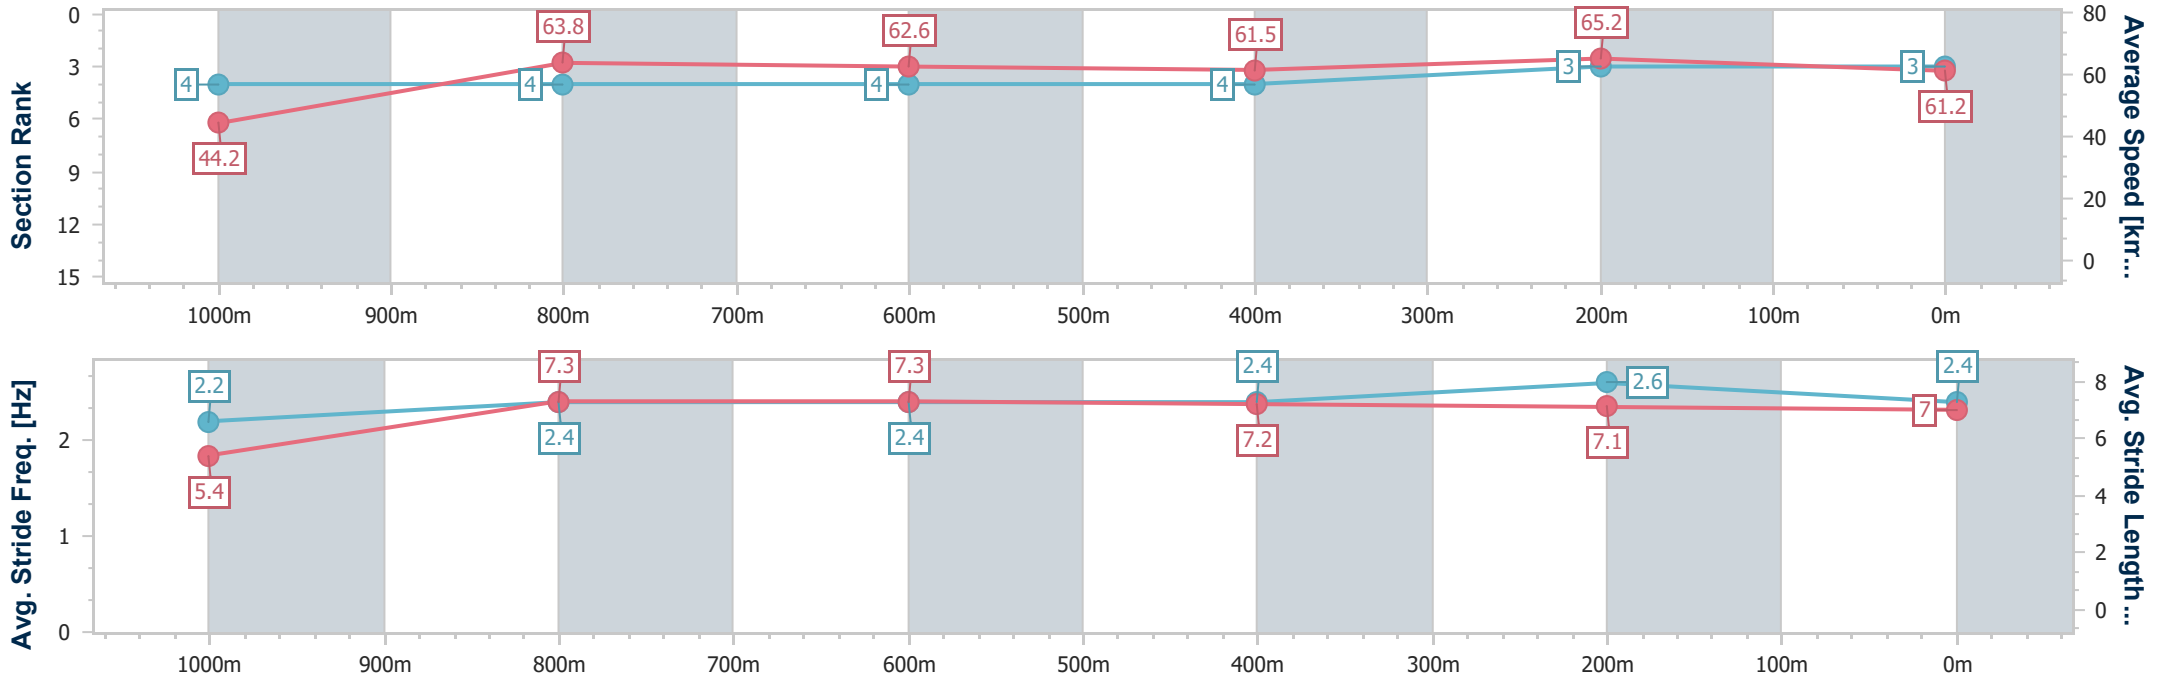

**BRISBANE**  
 RACING CLUB

Section	Overall	1000m	800m	600m	400m	200m
Section Times	1:06.02 [1] (0:08.80)	0:57.22 [2] (0:11.27)	0:45.95 [3] (0:11.51)	0:34.44 [3] (0:11.90)	0:22.54 [2] (0:10.89)	0:11.65 [2] (0:11.65)
Average Speed [km/h]	45.2	63.9	62.4	60.4	65.9	61.8
Top Speed [km/h]	64.8	65.3	65.6	63.1	67.6	64.9
Avg. Dist. to Rail [m]	4.7	0.7	0.2	0.7	1.1	0.3
Avg. Stride Freq. [Hz]	2.3	2.4	2.4	2.3	2.5	2.4
Avg. Stride Length [m]	5.4	7.3	7.3	7.3	7.4	7.1

- [ ] Ranking at each section and finish
- .-.- No data available at this section
- NA No data available

Horse/Jockey Name	Beauline
Final Rank	3
Fastest Section Time (Section)	0:08.98 (Overall)
Top Speed [km/h] (Section)	66.7 (400m)
Race State	Finished

**BRISBANE**  
**RACING CLUB**

Section	Overall	1000m	800m	600m	400m	200m
Section Times	1:06.34 [3] (0:08.98)	0:57.36 [4] (0:11.36)	0:46.00 [4] (0:11.56)	0:34.44 [4] (0:11.65)	0:22.79 [4] (0:11.01)	0:11.78 [3] (0:11.78)
Average Speed [km/h]	44.2	63.8	62.6	61.5	65.2	61.2
Top Speed [km/h]	62.8	64.6	63.4	64.3	66.7	65.0
Avg. Dist. to Rail [m]	2.8	2.0	0.9	0.6	1.1	1.8
Avg. Stride Freq. [Hz]	2.2	2.4	2.4	2.4	2.6	2.4
Avg. Stride Length [m]	5.4	7.3	7.3	7.2	7.1	7.0