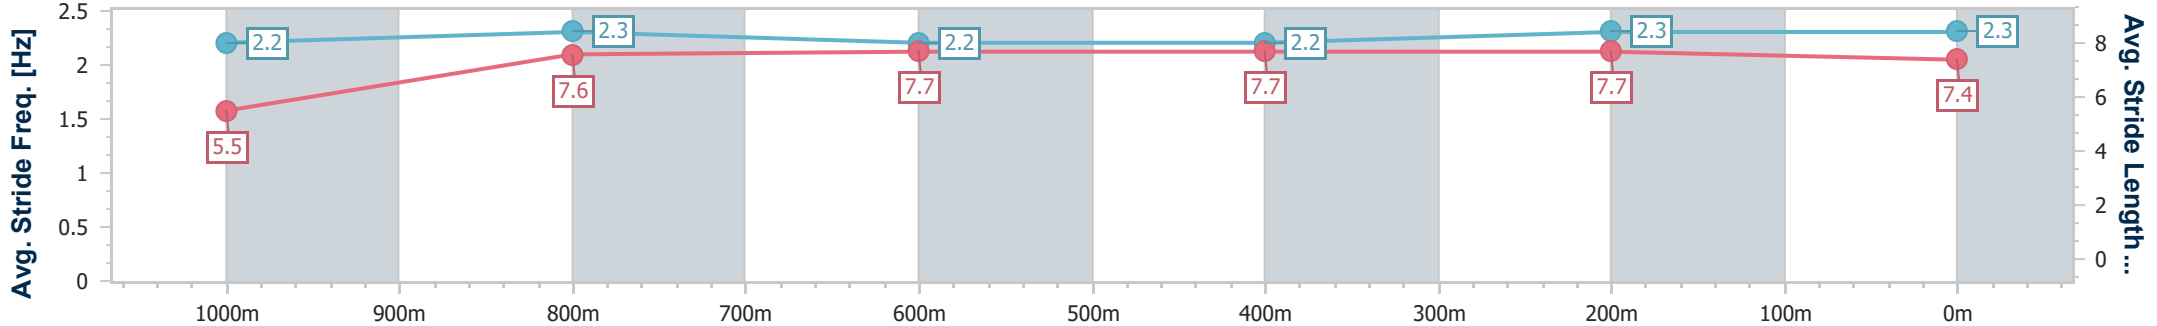

Horse/Jockey Name	Stange Bay
Final Rank	5
Fastest Section Time (Section)	0:09.16 (Overall)
Top Speed [km/h] (Section)	67.5 (400m)
Race State	Finished

Doomben QLD Professional
Race 1: STRADBROKE SEASON ON SALE NOW Maiden
Handicap - 1110m
13 March 2024 - 13:04
Track Rating: Soft7, Weather: Fine, Rail Position: +10.5 Entire

BRISBANE
RACING CLUB

Section	Overall	1000m	800m	600m	400m	200m
Section Times	1:06.66 [5] (0:09.16)	0:57.50 [7] (0:11.71)	0:45.79 [7] (0:11.68)	0:34.11 [7] (0:11.60)	0:22.51 [7] (0:10.98)	0:11.53 [6] (0:11.53)
Average Speed [km/h]	43.2	61.8	61.8	62.1	65.3	62.5
Top Speed [km/h]	59.3	63.1	64.2	63.7	67.5	65.1
Avg. Dist. to Rail [m]	7.9	1.9	0.5	0.7	1.4	3.7
Avg. Stride Freq. [Hz]	2.2	2.3	2.2	2.2	2.3	2.3
Avg. Stride Length [m]	5.5	7.6	7.7	7.7	7.7	7.4

- [ ] Ranking at each section and finish
- -.-.- No data available at this section
- NA No data available