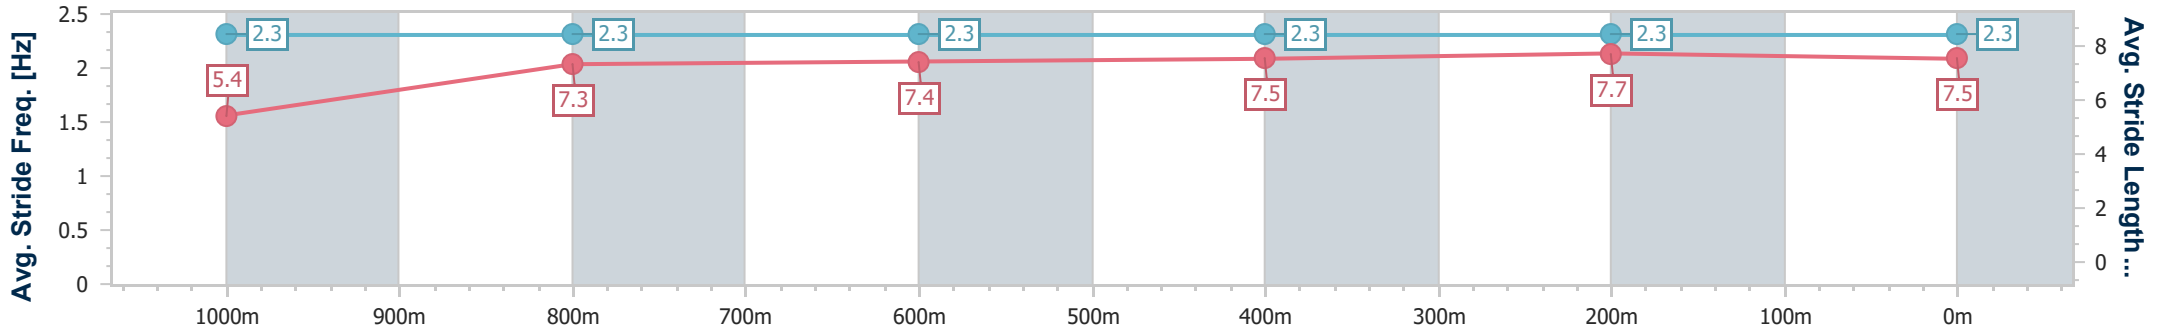

Horse/Jockey Name	She Delivers
Final Rank	6
Fastest Section Time (Section)	0:09.04 (Overall)
Top Speed [km/h] (Section)	65.8 (400m)
Race State	Finished

Doomben QLD Professional
Race 1: STRADBROKE SEASON ON SALE NOW Maiden
Handicap - 1110m
13 March 2024 - 13:04
Track Rating: Soft7, Weather: Fine, Rail Position: +10.5 Entire

BRISBANE
RACING CLUB

Section	Overall	1000m	800m	600m	400m	200m
Section Times	1:06.88 [6] (0:09.04)	0:57.84 [6] (0:11.62)	0:46.22 [5] (0:11.69)	0:34.53 [6] (0:11.60)	0:22.93 [6] (0:11.20)	0:11.73 [7] (0:11.73)
Average Speed [km/h]	44.0	62.0	61.7	61.7	64.1	61.4
Top Speed [km/h]	62.1	63.4	62.9	62.8	65.8	63.4
Avg. Dist. to Rail [m]	1.6	0.7	0.2	0.9	1.3	2.4
Avg. Stride Freq. [Hz]	2.3	2.3	2.3	2.3	2.3	2.3
Avg. Stride Length [m]	5.4	7.3	7.4	7.5	7.7	7.5

- [ ] Ranking at each section and finish
- -.-.- No data available at this section
- NA No data available