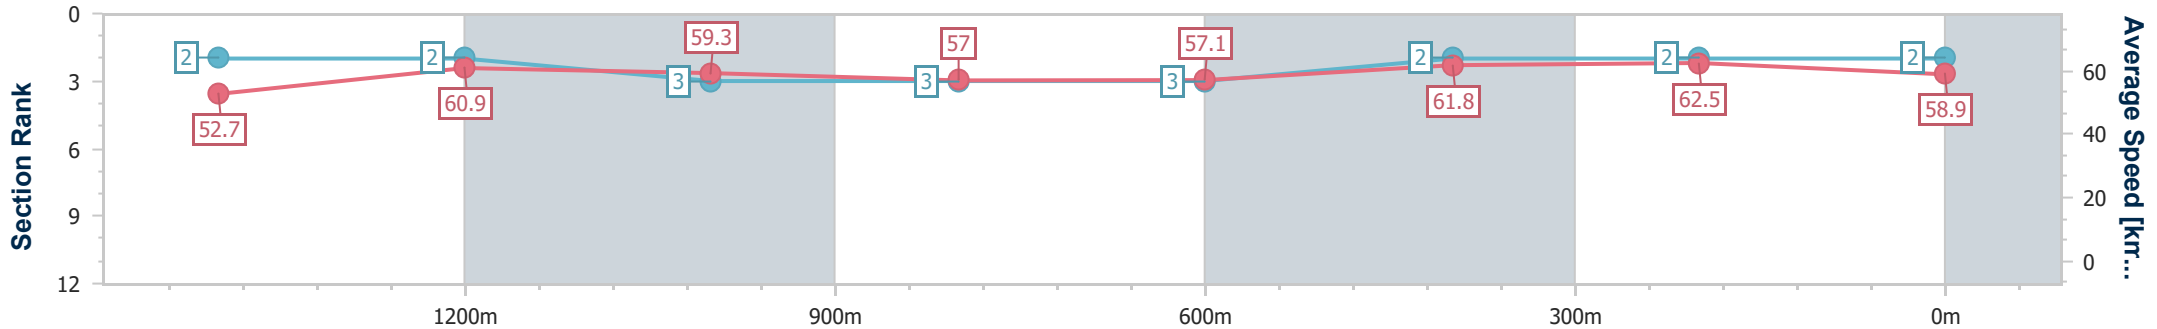

Horse/Jockey Name	Fiddler Onthe Roof
Final Rank	2
Fastest Section Time (Section)	0:11.53 (400m)
Top Speed [km/h] (Section)	64.0 (1400m)
Race State	Finished

Doomben QLD Professional
Race 5: OPERA QLD REGIONAL TOUR AT EF Maiden Plate - 1660m
13 March 2024 - 15:24
Track Rating: Soft 7, Weather: Fine, Rail Position: +10.5 Entire

BRISBANE
RACING CLUB

Section	Overall	1400m	1200m	1000m	800m	600m	400m	200m
Section Times	1:42.54 [2] (0:17.63)	1:24.91 [2] (0:11.78)	1:13.13 [2] (0:12.17)	1:00.96 [3] (0:12.69)	0:48.27 [3] (0:12.70)	0:35.57 [3] (0:11.76)	0:23.81 [2] (0:11.53)	0:12.28 [2] (0:12.28)
Average Speed [km/h]	52.7	60.9	59.3	57.0	57.1	61.8	62.5	58.9
Top Speed [km/h]	63.5	64.0	61.5	59.8	58.3	62.5	63.7	63.3
Avg. Dist. to Rail [m]	0.9	0.3	1.0	1.3	1.3	0.9	1.4	1.0
Avg. Stride Freq. [Hz]	2.3	2.3	2.2	2.2	2.2	2.3	2.3	2.2
Avg. Stride Length [m]	6.5	7.3	7.4	7.2	7.3	7.4	7.4	7.4

- [ ] Ranking at each section and finish
- -.-.- No data available at this section
- NA No data available