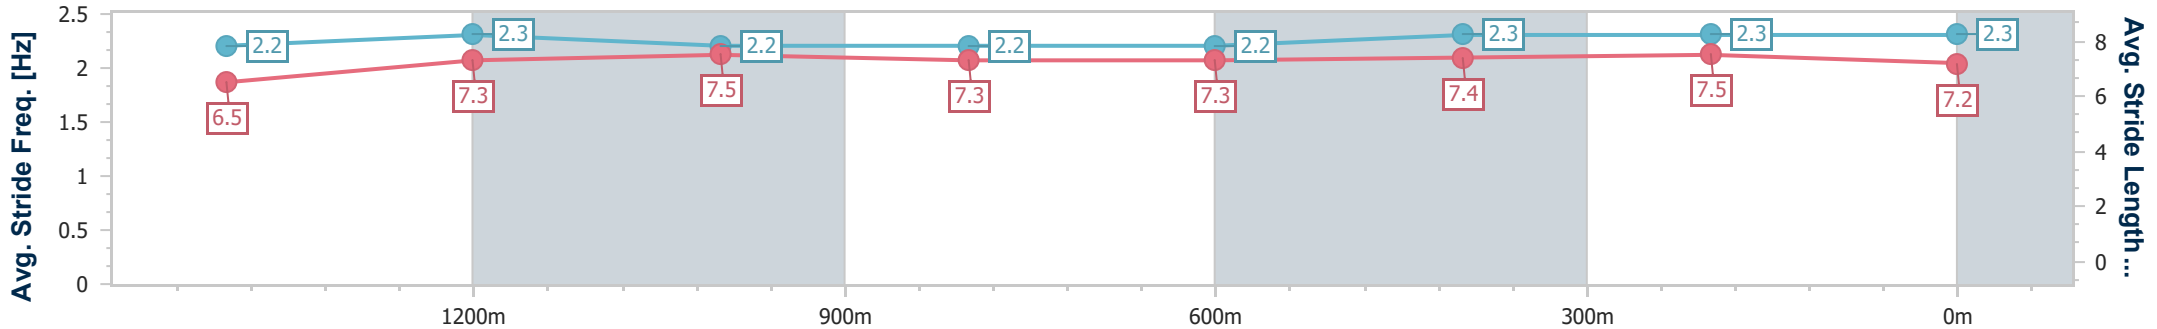

Horse/Jockey Name	Smokin' De Quo
Final Rank	1
Fastest Section Time (Section)	0:11.35 (400m)
Top Speed [km/h] (Section)	64.0 (200m)
Race State	Finished

Doomben QLD Professional
Race 5: OPERA QLD REGIONAL TOUR AT EF Maiden Plate - 1660m
13 March 2024 - 15:24
Track Rating: Soft 7, Weather: Fine, Rail Position: +10.5 Entire

BRISBANE
RACING CLUB

Section	Overall	1400m	1200m	1000m	800m	600m	400m	200m
Section Times	1:42.18 [1] (0:17.58)	1:24.60 [1] (0:11.88)	1:12.72 [3] (0:11.89)	1:00.83 [1] (0:12.71)	0:48.12 [1] (0:12.64)	0:35.48 [1] (0:11.75)	0:23.73 [1] (0:11.35)	0:12.38 [1] (0:12.38)
Average Speed [km/h]	52.6	59.8	60.7	56.8	57.0	60.7	63.2	58.5
Top Speed [km/h]	63.7	63.7	61.5	61.2	57.9	61.5	64.0	64.0
Avg. Dist. to Rail [m]	2.1	2.3	0.5	0.4	0.3	1.5	2.2	2.3
Avg. Stride Freq. [Hz]	2.2	2.3	2.2	2.2	2.2	2.3	2.3	2.3
Avg. Stride Length [m]	6.5	7.3	7.5	7.3	7.3	7.4	7.5	7.2

- [ ] Ranking at each section and finish
- -.-.- No data available at this section
- NA No data available