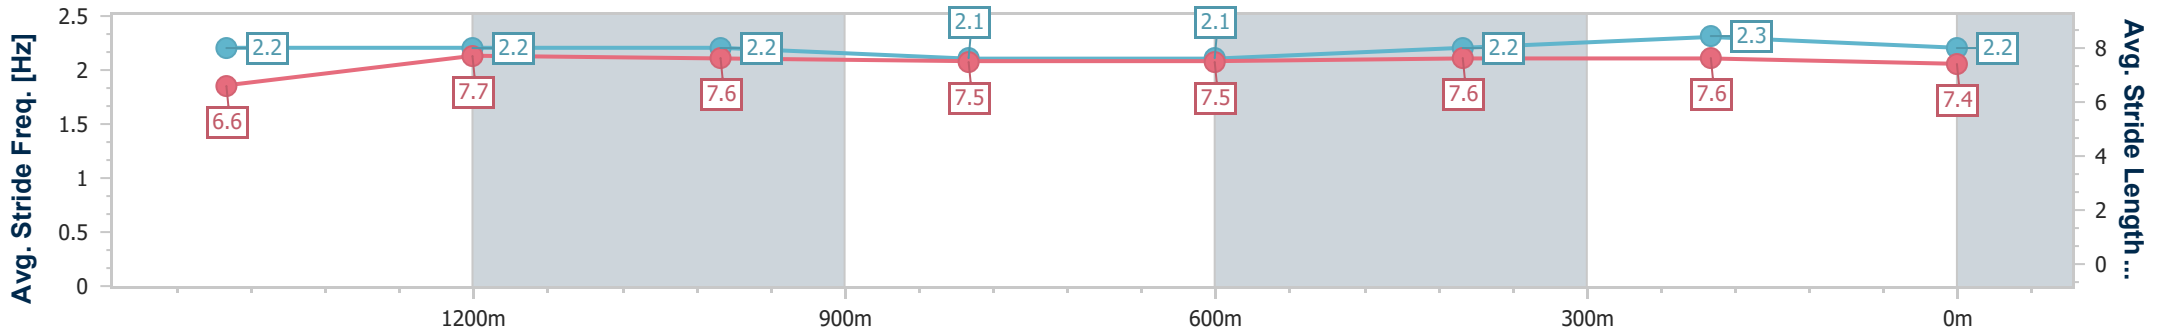

Horse/Jockey Name	Autura
Final Rank	4
Fastest Section Time (Section)	0:11.58 (400m)
Top Speed [km/h] (Section)	63.6 (400m)
Race State	Finished

Doomben QLD Professional
Race 5: OPERA QLD REGIONAL TOUR AT EF Maiden Plate - 1660m
13 March 2024 - 15:24
Track Rating: Soft 7, Weather: Fine, Rail Position: +10.5 Entire

BRISBANE
RACING CLUB

Section	Overall	1400m	1200m	1000m	800m	600m	400m	200m
Section Times	1:42.66 [4] (0:17.98)	1:24.68 [5] (0:11.67)	1:13.01 [4] (0:12.12)	1:00.89 [4] (0:12.69)	0:48.20 [5] (0:12.64)	0:35.56 [5] (0:11.81)	0:23.75 [5] (0:11.58)	0:12.17 [4] (0:12.17)
Average Speed [km/h]	51.3	61.7	59.3	56.9	57.6	61.5	62.2	59.5
Top Speed [km/h]	62.2	63.3	61.4	59.9	58.6	62.4	63.6	63.1
Avg. Dist. to Rail [m]	0.8	1.3	0.8	1.2	1.9	1.3	1.8	2.2
Avg. Stride Freq. [Hz]	2.2	2.2	2.2	2.1	2.1	2.2	2.3	2.2
Avg. Stride Length [m]	6.6	7.7	7.6	7.5	7.5	7.6	7.6	7.4

- [ ] Ranking at each section and finish
- -.-.- No data available at this section
- NA No data available