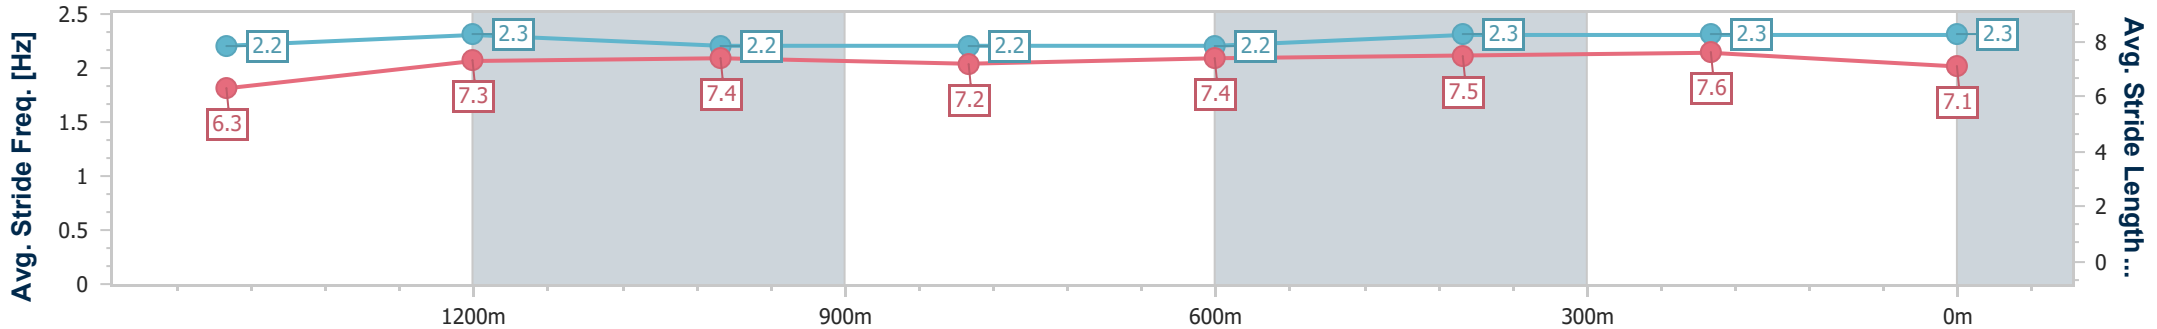

- [ ] Ranking at each section and finish
- .-.- No data available at this section
- NA No data available

Horse/Jockey Name	Discover
Final Rank	7
Fastest Section Time (Section)	0:11.53 (400m)
Top Speed [km/h] (Section)	63.9 (400m)
Race State	Finished

Doomben QLD Professional  
Race 5: OPERA QLD REGIONAL TOUR AT EF Maiden Plate - 1660m

13 March 2024 - 15:24

Track Rating: Soft 7, Weather: Fine, Rail Position: +10.5 Entire

BRISBANE RACING CLUB

Section	Overall	1400m	1200m	1000m	800m	600m	400m	200m
Section Times	1:43.15 [7] (0:18.28)	1:24.87 [6] (0:11.72)	1:13.15 [6] (0:12.17)	1:00.98 [6] (0:12.55)	0:48.43 [6] (0:12.66)	0:35.77 [7] (0:11.75)	0:24.02 [7] (0:11.53)	0:12.49 [5] (0:12.49)
Average Speed [km/h]	50.6	61.0	59.6	57.2	57.3	61.7	63.0	57.6
Top Speed [km/h]	61.2	62.3	61.6	59.6	58.5	62.7	63.9	63.4
Avg. Dist. to Rail [m]	0.5	0.9	0.3	0.4	0.7	1.2	3.5	2.8
Avg. Stride Freq. [Hz]	2.2	2.3	2.2	2.2	2.2	2.3	2.3	2.3
Avg. Stride Length [m]	6.3	7.3	7.4	7.2	7.4	7.5	7.6	7.1