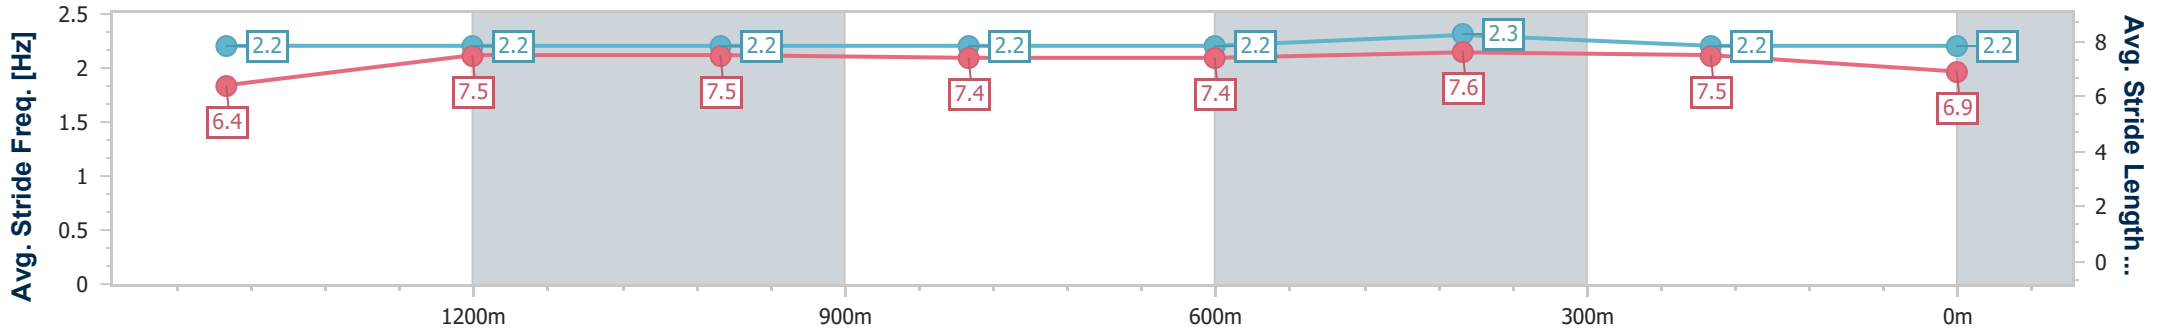

Horse/Jockey Name	I'm Physical
Final Rank	9
Fastest Section Time (Section)	0:11.71 (600m)
Top Speed [km/h] (Section)	62.6 (1400m)
Race State	Finished

Doomben QLD Professional
Race 5: OPERA QLD REGIONAL TOUR AT EF Maiden Plate - 1660m
13 March 2024 - 15:24
Track Rating: Soft 7, Weather: Fine, Rail Position: +10.5 Entire

BRISBANE
RACING CLUB

Section	Overall	1400m	1200m	1000m	800m	600m	400m	200m
Section Times	1:44.01 [9] (0:18.29)	1:25.72 [7] (0:11.77)	1:13.95 [7] (0:12.14)	1:01.81 [7] (0:12.58)	0:49.23 [7] (0:12.54)	0:36.69 [6] (0:11.71)	0:24.98 [6] (0:11.81)	0:13.17 [9] (0:13.17)
Average Speed [km/h]	50.5	60.8	59.4	57.6	57.5	61.4	61.0	54.9
Top Speed [km/h]	61.5	62.6	61.0	59.9	58.8	62.0	62.4	61.2
Avg. Dist. to Rail [m]	2.1	1.5	0.7	1.2	1.1	0.9	1.4	1.9
Avg. Stride Freq. [Hz]	2.2	2.2	2.2	2.2	2.2	2.3	2.2	2.2
Avg. Stride Length [m]	6.4	7.5	7.5	7.4	7.4	7.6	7.5	6.9

- [ ] Ranking at each section and finish
- -.-.- No data available at this section
- NA No data available