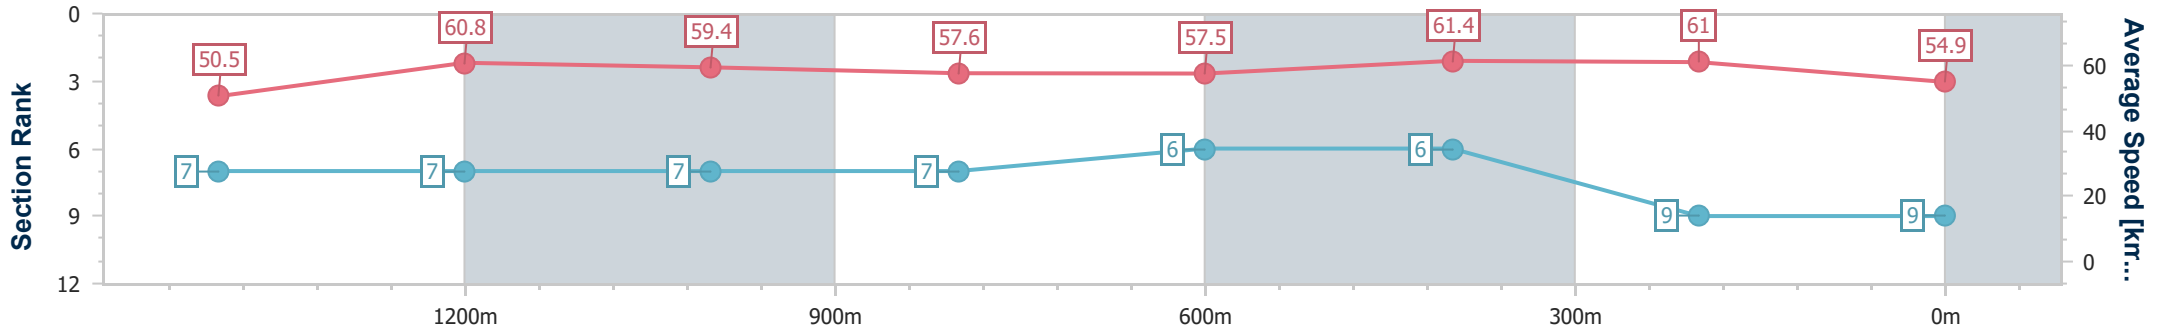

Horse/Jockey Name	I'm Physical
Final Rank	9
Fastest Section Time (Section)	0:11.71 (600m)
Top Speed [km/h] (Section)	62.6 (1400m)
Race State	Finished

Doomben QLD Professional
Race 5: OPERA QLD REGIONAL TOUR AT EF Maiden Plate - 1660m
13 March 2024 - 15:24
Track Rating: Soft 7, Weather: Fine, Rail Position: +10.5 Entire

BRISBANE
RACING CLUB

Section	Overall	1400m	1200m	1000m	800m	600m	400m	200m
Section Times	1:44.01 [9] (0:18.29)	1:25.72 [7] (0:11.77)	1:13.95 [7] (0:12.14)	1:01.81 [7] (0:12.58)	0:49.23 [7] (0:12.54)	0:36.69 [6] (0:11.71)	0:24.98 [6] (0:11.81)	0:13.17 [9] (0:13.17)
Average Speed [km/h]	50.5	60.8	59.4	57.6	57.5	61.4	61.0	54.9
Top Speed [km/h]	61.5	62.6	61.0	59.9	58.8	62.0	62.4	61.2
Avg. Dist. to Rail [m]	2.1	1.5	0.7	1.2	1.1	0.9	1.4	1.9
Avg. Stride Freq. [Hz]	2.2	2.2	2.2	2.2	2.2	2.3	2.2	2.2
Avg. Stride Length [m]	6.4	7.5	7.5	7.4	7.4	7.6	7.5	6.9

- [ ] Ranking at each section and finish
- -.-.- No data available at this section
- NA No data available