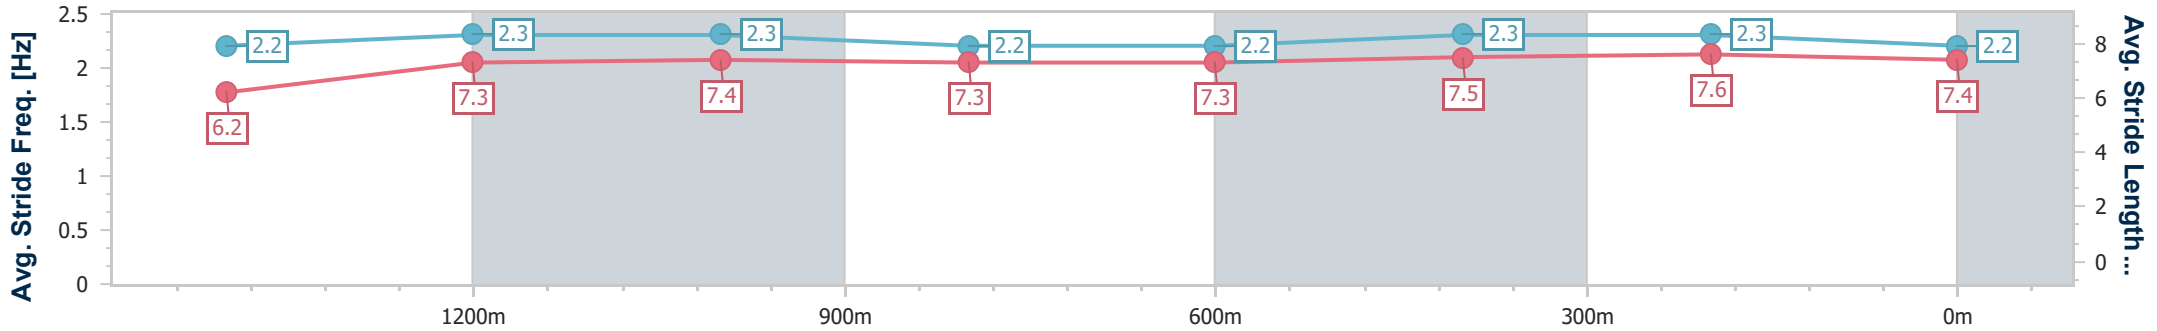

Horse/Jockey Name	Dream Passage
Final Rank	6
Fastest Section Time (Section)	0:11.54 (400m)
Top Speed [km/h] (Section)	63.3 (400m)
Race State	Finished

Doomben QLD Professional
Race 5: OPERA QLD REGIONAL TOUR AT EF Maiden Plate - 1660m
13 March 2024 - 15:24
Track Rating: Soft 7, Weather: Fine, Rail Position: +10.5 Entire

BRISBANE
RACING CLUB

Section	Overall	1400m	1200m	1000m	800m	600m	400m	200m
Section Times	1:42.95 [6] (0:18.73)	1:24.22 [9] (0:11.72)	1:12.50 [9] (0:12.07)	1:00.43 [8] (0:12.50)	0:47.93 [8] (0:12.56)	0:35.37 [8] (0:11.67)	0:23.70 [8] (0:11.54)	0:12.16 [8] (0:12.16)
Average Speed [km/h]	49.6	60.7	59.9	57.6	57.7	61.4	62.5	59.6
Top Speed [km/h]	60.6	62.1	61.4	60.2	58.8	62.3	63.3	63.0
Avg. Dist. to Rail [m]	2.2	1.5	0.3	0.4	0.1	0.6	0.6	1.2
Avg. Stride Freq. [Hz]	2.2	2.3	2.3	2.2	2.2	2.3	2.3	2.2
Avg. Stride Length [m]	6.2	7.3	7.4	7.3	7.3	7.5	7.6	7.4

- [ ] Ranking at each section and finish
- -.-.- No data available at this section
- NA No data available