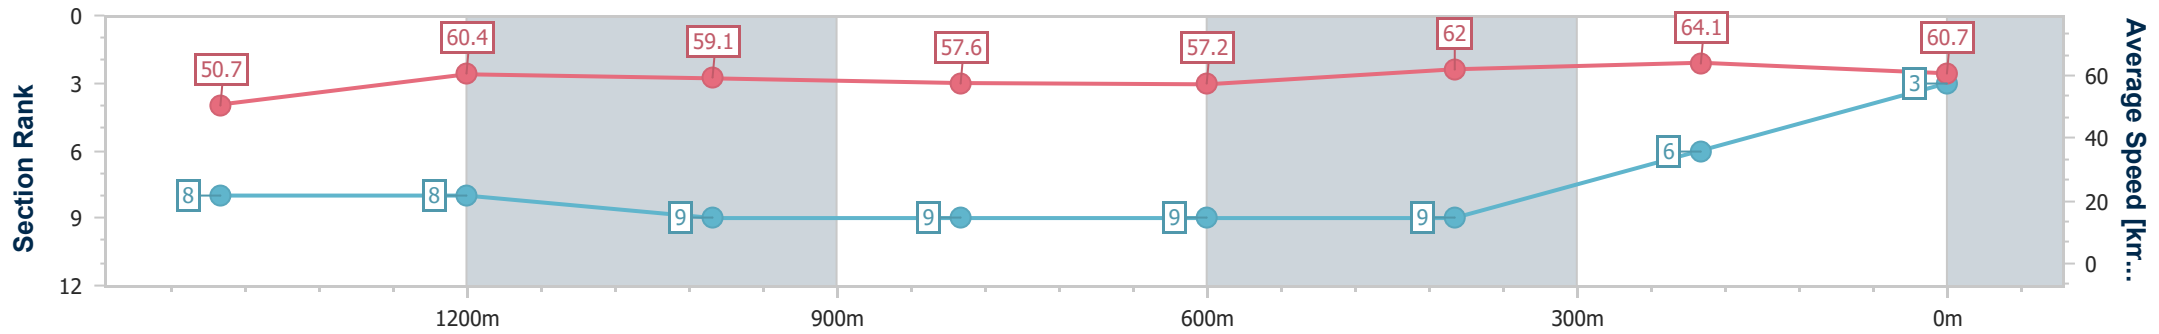

Doomben QLD Professional  
Race 5: OPERA QLD REGIONAL TOUR AT EF Maiden Plate - 1660m

13 March 2024 - 15:24

Track Rating: Soft 7, Weather: Fine, Rail Position: +10.5 Entire

BRISBANE RACING CLUB

Section	Overall	1400m	1200m	1000m	800m	600m	400m	200m
Section Times	1:42.57 [3] (0:18.38)	1:24.19 [8] (0:11.97)	1:12.22 [8] (0:12.18)	1:00.04 [9] (0:12.56)	0:47.48 [9] (0:12.70)	0:34.78 [9] (0:11.63)	0:23.15 [9] (0:11.24)	0:11.91 [6] (0:11.91)
Average Speed [km/h]	50.7	60.4	59.1	57.6	57.2	62.0	64.1	60.7
Top Speed [km/h]	61.3	62.2	61.0	59.6	58.3	62.9	65.0	64.6
Avg. Dist. to Rail [m]	1.3	0.8	1.4	1.2	1.3	0.4	0.9	1.3
Avg. Stride Freq. [Hz]	2.2	2.2	2.1	2.1	2.1	2.2	2.2	2.2
Avg. Stride Length [m]	6.4	7.7	7.8	7.6	7.5	7.8	7.9	7.5