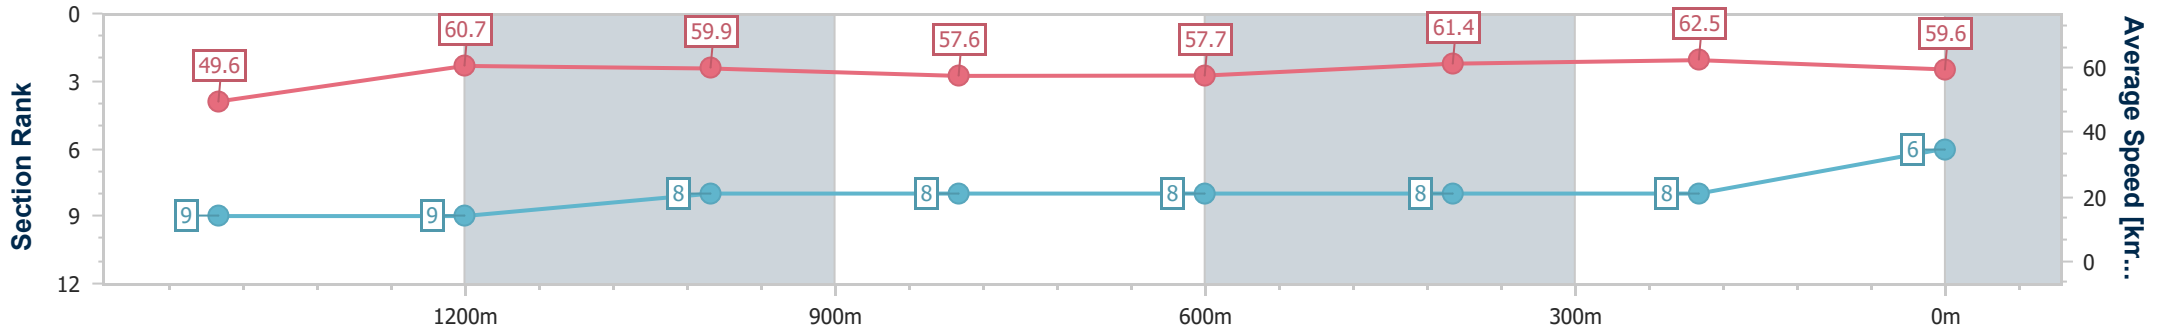

Horse/Jockey Name	Dream Passage
Final Rank	6
Fastest Section Time (Section)	0:11.54 (400m)
Top Speed [km/h] (Section)	63.3 (400m)
Race State	Finished

Doomben QLD Professional
Race 5: OPERA QLD REGIONAL TOUR AT EF Maiden Plate - 1660m
13 March 2024 - 15:24
Track Rating: Soft 7, Weather: Fine, Rail Position: +10.5 Entire

BRISBANE
RACING CLUB

Section	Overall	1400m	1200m	1000m	800m	600m	400m	200m
Section Times	1:42.95 [6] (0:18.73)	1:24.22 [9] (0:11.72)	1:12.50 [9] (0:12.07)	1:00.43 [8] (0:12.50)	0:47.93 [8] (0:12.56)	0:35.37 [8] (0:11.67)	0:23.70 [8] (0:11.54)	0:12.16 [8] (0:12.16)
Average Speed [km/h]	49.6	60.7	59.9	57.6	57.7	61.4	62.5	59.6
Top Speed [km/h]	60.6	62.1	61.4	60.2	58.8	62.3	63.3	63.0
Avg. Dist. to Rail [m]	2.2	1.5	0.3	0.4	0.1	0.6	0.6	1.2
Avg. Stride Freq. [Hz]	2.2	2.3	2.3	2.2	2.2	2.3	2.3	2.2
Avg. Stride Length [m]	6.2	7.3	7.4	7.3	7.3	7.5	7.6	7.4

- [ ] Ranking at each section and finish
- -.-.- No data available at this section
- NA No data available