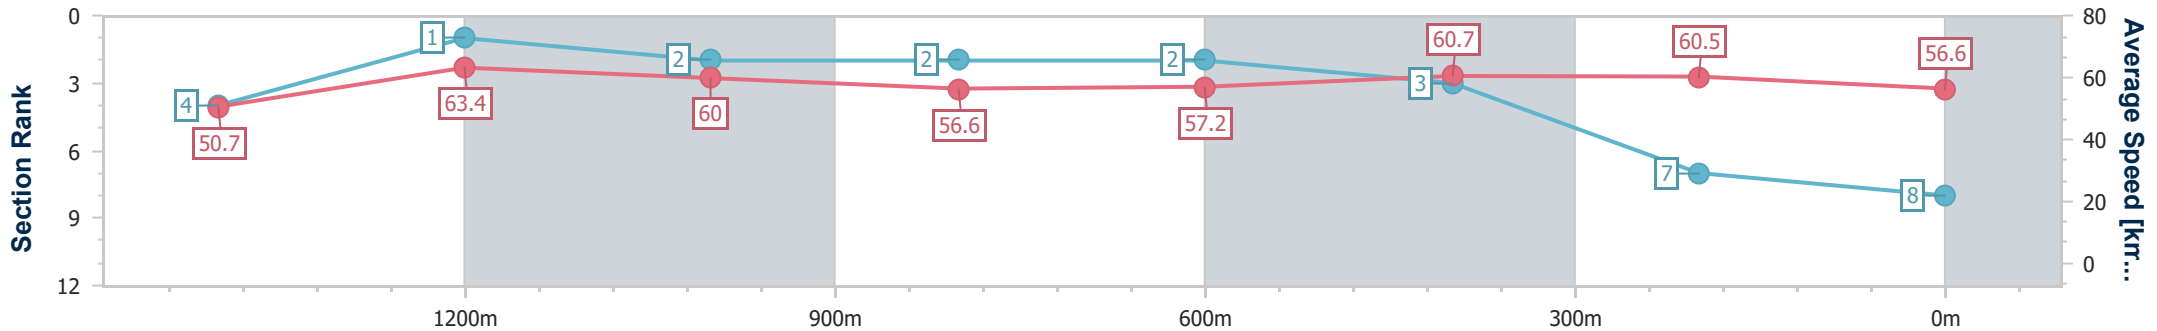

Horse/Jockey Name	The Hindustan
Final Rank	8
Fastest Section Time (Section)	0:11.40 (1400m)
Top Speed [km/h] (Section)	65.8 (1400m)
Race State	Finished

Doomben QLD Professional
Race 5: OPERA QLD REGIONAL TOUR AT EF Maiden Plate - 1660m
13 March 2024 - 15:24
Track Rating: Soft 7, Weather: Fine, Rail Position: +10.5 Entire

BRISBANE
RACING CLUB

Section	Overall	1400m	1200m	1000m	800m	600m	400m	200m
Section Times	1:43.42 [8] (0:17.93)	1:25.49 [4] (0:11.40)	1:14.09 [1] (0:12.06)	1:02.03 [2] (0:12.77)	0:49.26 [2] (0:12.78)	0:36.48 [2] (0:11.84)	0:24.64 [3] (0:11.95)	0:12.69 [7] (0:12.69)
Average Speed [km/h]	50.7	63.4	60.0	56.6	57.2	60.7	60.5	56.6
Top Speed [km/h]	65.4	65.8	63.9	60.3	58.0	61.6	61.6	60.9
Avg. Dist. to Rail [m]	0.8	0.6	1.1	1.9	1.8	0.7	0.6	0.4
Avg. Stride Freq. [Hz]	2.0	2.1	1.7	2.0	1.9	2.3	2.3	2.3
Avg. Stride Length [m]	6.9	8.4	9.5	7.9	8.2	7.3	7.3	6.9

- [ ] Ranking at each section and finish
- -.-.- No data available at this section
- NA No data available