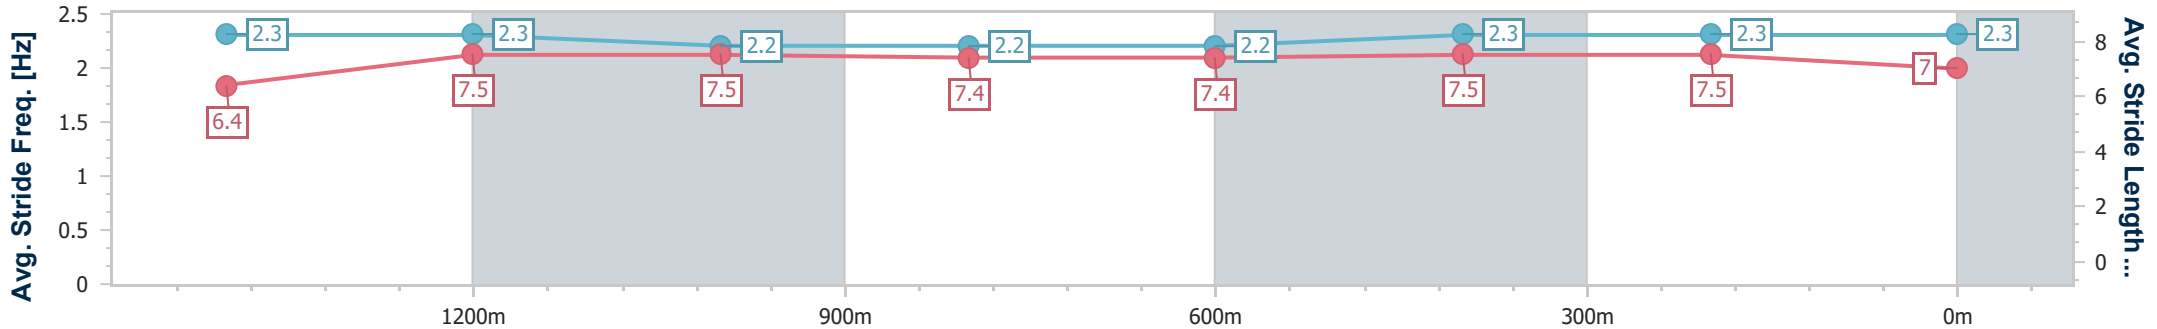

Horse/Jockey Name	Shamuka
Final Rank	5
Fastest Section Time (Section)	0:11.49 (400m)
Top Speed [km/h] (Section)	63.8 (400m)
Race State	Finished

Doomben QLD Professional
Race 5: OPERA QLD REGIONAL TOUR AT EF Maiden Plate - 1660m
13 March 2024 - 15:24
Track Rating: Soft 7, Weather: Fine, Rail Position: +10.5 Entire

BRISBANE
RACING CLUB

Section	Overall	1400m	1200m	1000m	800m	600m	400m	200m
Section Times	1:42.86 [5] (0:17.91)	1:24.95 [3] (0:11.89)	1:13.06 [5] (0:12.04)	1:01.02 [5] (0:12.53)	0:48.49 [4] (0:12.70)	0:35.79 [4] (0:11.78)	0:24.01 [4] (0:11.49)	0:12.52 [3] (0:12.52)
Average Speed [km/h]	51.9	61.0	60.0	57.6	57.5	61.2	63.0	57.8
Top Speed [km/h]	62.5	63.4	61.2	60.5	58.3	62.1	63.8	63.6
Avg. Dist. to Rail [m]	1.8	0.5	0.5	0.7	1.2	0.3	1.2	0.5
Avg. Stride Freq. [Hz]	2.3	2.3	2.2	2.2	2.2	2.3	2.3	2.3
Avg. Stride Length [m]	6.4	7.5	7.5	7.4	7.4	7.5	7.5	7.0

- [ ] Ranking at each section and finish
- -.-.- No data available at this section
- NA No data available