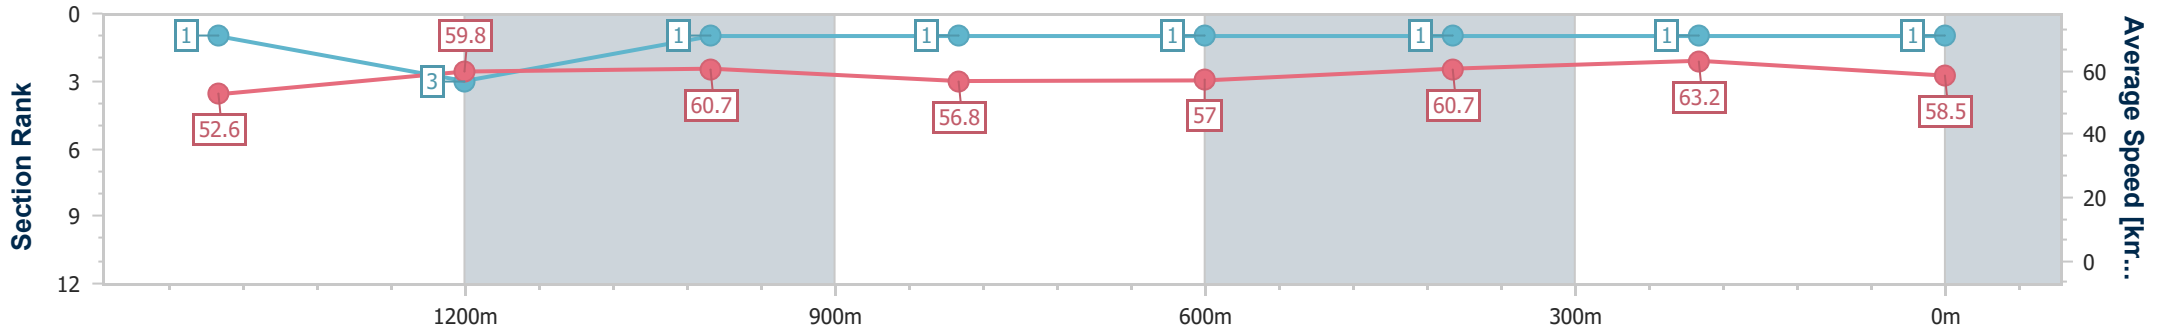

Horse/Jockey Name	Smokin' De Quo
Final Rank	1
Fastest Section Time (Section)	0:11.35 (400m)
Top Speed [km/h] (Section)	64.0 (200m)
Race State	Finished

Doomben QLD Professional
Race 5: OPERA QLD REGIONAL TOUR AT EF Maiden Plate - 1660m
13 March 2024 - 15:24
Track Rating: Soft 7, Weather: Fine, Rail Position: +10.5 Entire

BRISBANE
RACING CLUB

Section	Overall	1400m	1200m	1000m	800m	600m	400m	200m
Section Times	1:42.18 [1] (0:17.58)	1:24.60 [1] (0:11.88)	1:12.72 [3] (0:11.89)	1:00.83 [1] (0:12.71)	0:48.12 [1] (0:12.64)	0:35.48 [1] (0:11.75)	0:23.73 [1] (0:11.35)	0:12.38 [1] (0:12.38)
Average Speed [km/h]	52.6	59.8	60.7	56.8	57.0	60.7	63.2	58.5
Top Speed [km/h]	63.7	63.7	61.5	61.2	57.9	61.5	64.0	64.0
Avg. Dist. to Rail [m]	2.1	2.3	0.5	0.4	0.3	1.5	2.2	2.3
Avg. Stride Freq. [Hz]	2.2	2.3	2.2	2.2	2.2	2.3	2.3	2.3
Avg. Stride Length [m]	6.5	7.3	7.5	7.3	7.3	7.4	7.5	7.2

- [ ] Ranking at each section and finish
- -.-.- No data available at this section
- NA No data available