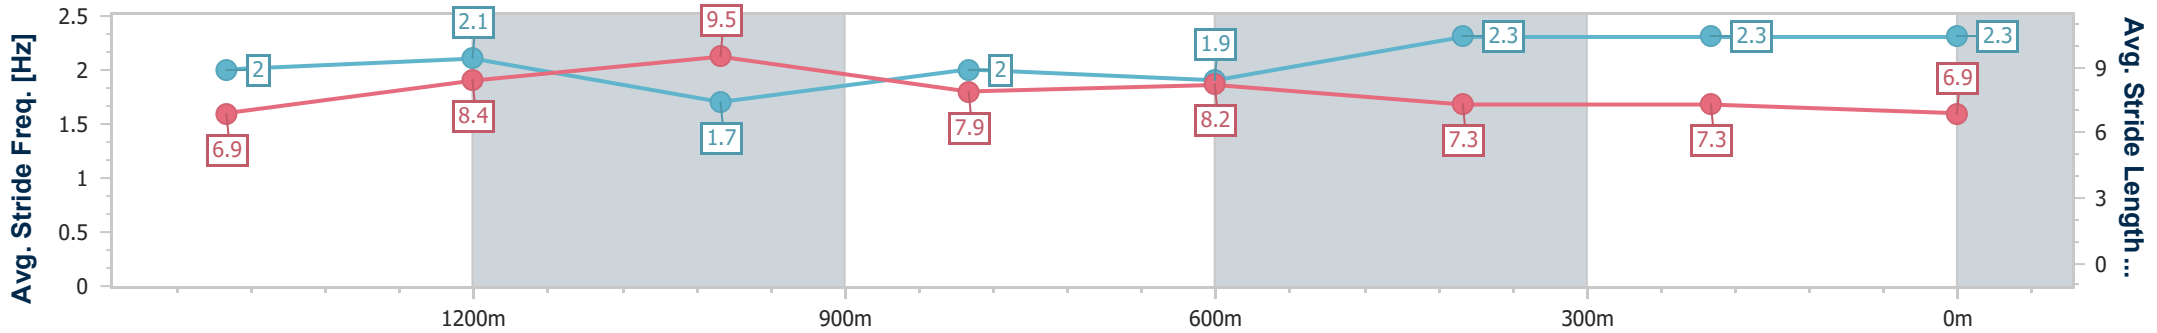

Horse/Jockey Name	The Hindustan
Final Rank	8
Fastest Section Time (Section)	0:11.40 (1400m)
Top Speed [km/h] (Section)	65.8 (1400m)
Race State	Finished

Doomben QLD Professional
Race 5: OPERA QLD REGIONAL TOUR AT EF Maiden Plate - 1660m
13 March 2024 - 15:24
Track Rating: Soft 7, Weather: Fine, Rail Position: +10.5 Entire

BRISBANE
RACING CLUB

Section	Overall	1400m	1200m	1000m	800m	600m	400m	200m
Section Times	1:43.42 [8] (0:17.93)	1:25.49 [4] (0:11.40)	1:14.09 [1] (0:12.06)	1:02.03 [2] (0:12.77)	0:49.26 [2] (0:12.78)	0:36.48 [2] (0:11.84)	0:24.64 [3] (0:11.95)	0:12.69 [7] (0:12.69)
Average Speed [km/h]	50.7	63.4	60.0	56.6	57.2	60.7	60.5	56.6
Top Speed [km/h]	65.4	65.8	63.9	60.3	58.0	61.6	61.6	60.9
Avg. Dist. to Rail [m]	0.8	0.6	1.1	1.9	1.8	0.7	0.6	0.4
Avg. Stride Freq. [Hz]	2.0	2.1	1.7	2.0	1.9	2.3	2.3	2.3
Avg. Stride Length [m]	6.9	8.4	9.5	7.9	8.2	7.3	7.3	6.9

- [ ] Ranking at each section and finish
- -.-.- No data available at this section
- NA No data available