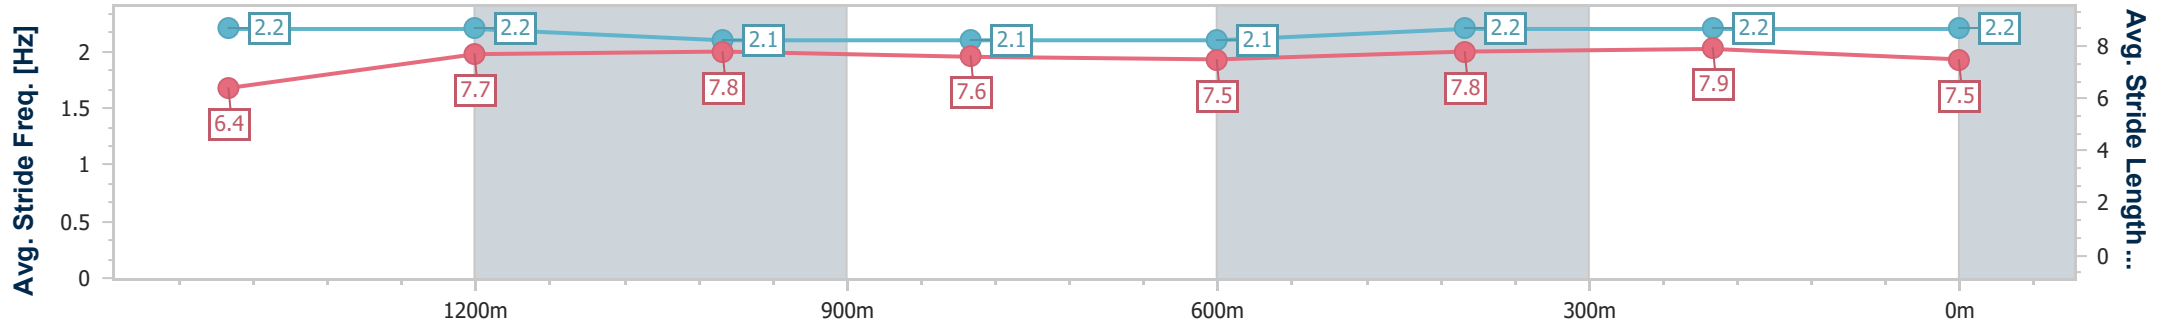

Doomben QLD Professional  
Race 5: OPERA QLD REGIONAL TOUR AT EF Maiden Plate - 1660m

13 March 2024 - 15:24

Track Rating: Soft 7, Weather: Fine, Rail Position: +10.5 Entire

BRISBANE RACING CLUB

Section	Overall	1400m	1200m	1000m	800m	600m	400m	200m
Section Times	1:42.57 [3] (0:18.38)	1:24.19 [8] (0:11.97)	1:12.22 [8] (0:12.18)	1:00.04 [9] (0:12.56)	0:47.48 [9] (0:12.70)	0:34.78 [9] (0:11.63)	0:23.15 [9] (0:11.24)	0:11.91 [6] (0:11.91)
Average Speed [km/h]	50.7	60.4	59.1	57.6	57.2	62.0	64.1	60.7
Top Speed [km/h]	61.3	62.2	61.0	59.6	58.3	62.9	65.0	64.6
Avg. Dist. to Rail [m]	1.3	0.8	1.4	1.2	1.3	0.4	0.9	1.3
Avg. Stride Freq. [Hz]	2.2	2.2	2.1	2.1	2.1	2.2	2.2	2.2
Avg. Stride Length [m]	6.4	7.7	7.8	7.6	7.5	7.8	7.9	7.5