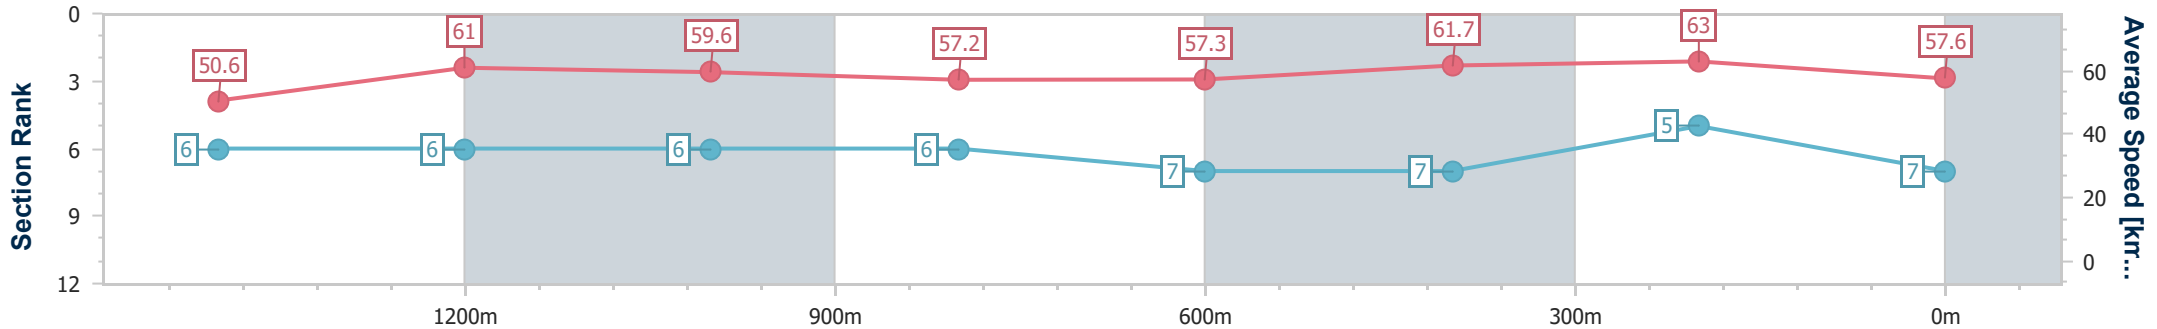

Doomben QLD Professional  
Race 5: OPERA QLD REGIONAL TOUR AT EF Maiden Plate - 1660m

13 March 2024 - 15:24

Track Rating: Soft 7, Weather: Fine, Rail Position: +10.5 Entire

BRISBANE RACING CLUB

Section	Overall	1400m	1200m	1000m	800m	600m	400m	200m
Section Times	1:43.15 [7] (0:18.28)	1:24.87 [6] (0:11.72)	1:13.15 [6] (0:12.17)	1:00.98 [6] (0:12.55)	0:48.43 [6] (0:12.66)	0:35.77 [7] (0:11.75)	0:24.02 [7] (0:11.53)	0:12.49 [5] (0:12.49)
Average Speed [km/h]	50.6	61.0	59.6	57.2	57.3	61.7	63.0	57.6
Top Speed [km/h]	61.2	62.3	61.6	59.6	58.5	62.7	63.9	63.4
Avg. Dist. to Rail [m]	0.5	0.9	0.3	0.4	0.7	1.2	3.5	2.8
Avg. Stride Freq. [Hz]	2.2	2.3	2.2	2.2	2.2	2.3	2.3	2.3
Avg. Stride Length [m]	6.3	7.3	7.4	7.2	7.4	7.5	7.6	7.1