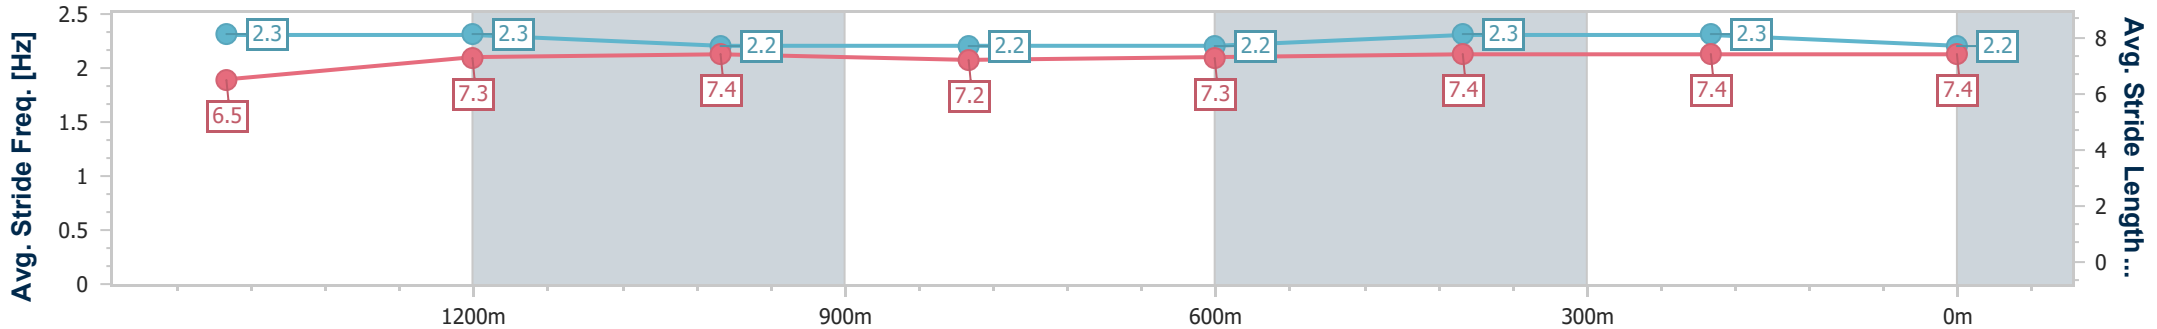

Horse/Jockey Name	Fiddler Onthe Roof
Final Rank	2
Fastest Section Time (Section)	0:11.53 (400m)
Top Speed [km/h] (Section)	64.0 (1400m)
Race State	Finished

Doomben QLD Professional
Race 5: OPERA QLD REGIONAL TOUR AT EF Maiden Plate - 1660m
13 March 2024 - 15:24
Track Rating: Soft 7, Weather: Fine, Rail Position: +10.5 Entire

BRISBANE
RACING CLUB

Section	Overall	1400m	1200m	1000m	800m	600m	400m	200m
Section Times	1:42.54 [2] (0:17.63)	1:24.91 [2] (0:11.78)	1:13.13 [2] (0:12.17)	1:00.96 [3] (0:12.69)	0:48.27 [3] (0:12.70)	0:35.57 [3] (0:11.76)	0:23.81 [2] (0:11.53)	0:12.28 [2] (0:12.28)
Average Speed [km/h]	52.7	60.9	59.3	57.0	57.1	61.8	62.5	58.9
Top Speed [km/h]	63.5	64.0	61.5	59.8	58.3	62.5	63.7	63.3
Avg. Dist. to Rail [m]	0.9	0.3	1.0	1.3	1.3	0.9	1.4	1.0
Avg. Stride Freq. [Hz]	2.3	2.3	2.2	2.2	2.2	2.3	2.3	2.2
Avg. Stride Length [m]	6.5	7.3	7.4	7.2	7.3	7.4	7.4	7.4

- [ ] Ranking at each section and finish
- -.-.- No data available at this section
- NA No data available