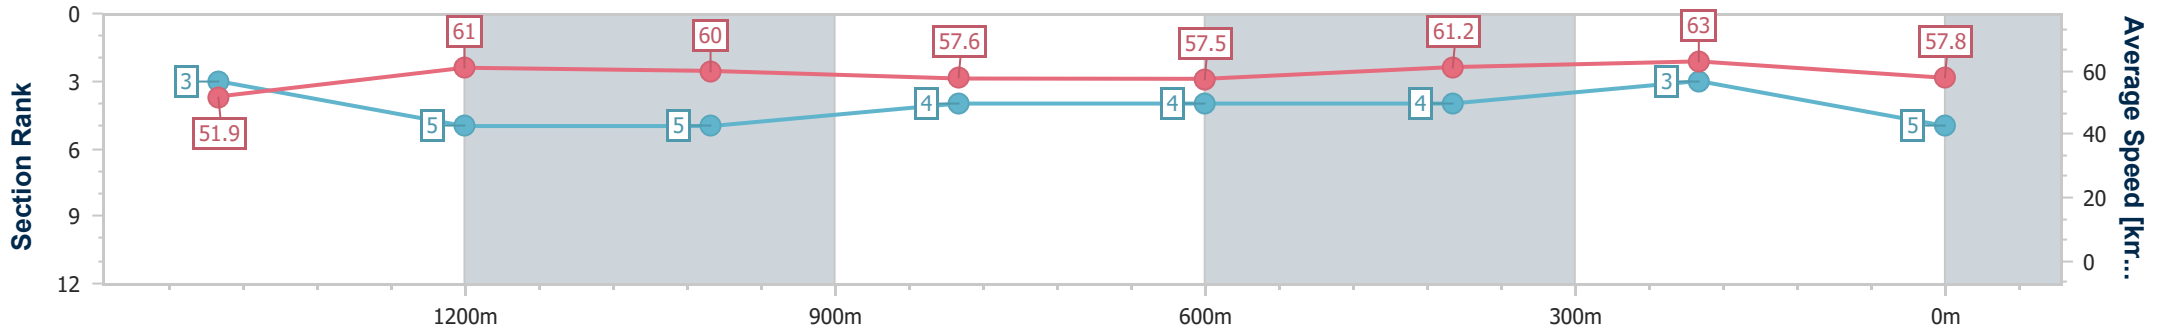

Horse/Jockey Name	Shamuka
Final Rank	5
Fastest Section Time (Section)	0:11.49 (400m)
Top Speed [km/h] (Section)	63.8 (400m)
Race State	Finished

Doomben QLD Professional
Race 5: OPERA QLD REGIONAL TOUR AT EF Maiden Plate - 1660m
13 March 2024 - 15:24
Track Rating: Soft 7, Weather: Fine, Rail Position: +10.5 Entire

BRISBANE
RACING CLUB

Section	Overall	1400m	1200m	1000m	800m	600m	400m	200m
Section Times	1:42.86 [5] (0:17.91)	1:24.95 [3] (0:11.89)	1:13.06 [5] (0:12.04)	1:01.02 [5] (0:12.53)	0:48.49 [4] (0:12.70)	0:35.79 [4] (0:11.78)	0:24.01 [4] (0:11.49)	0:12.52 [3] (0:12.52)
Average Speed [km/h]	51.9	61.0	60.0	57.6	57.5	61.2	63.0	57.8
Top Speed [km/h]	62.5	63.4	61.2	60.5	58.3	62.1	63.8	63.6
Avg. Dist. to Rail [m]	1.8	0.5	0.5	0.7	1.2	0.3	1.2	0.5
Avg. Stride Freq. [Hz]	2.3	2.3	2.2	2.2	2.2	2.3	2.3	2.3
Avg. Stride Length [m]	6.4	7.5	7.5	7.4	7.4	7.5	7.5	7.0

- [ ] Ranking at each section and finish
- -.-.- No data available at this section
- NA No data available