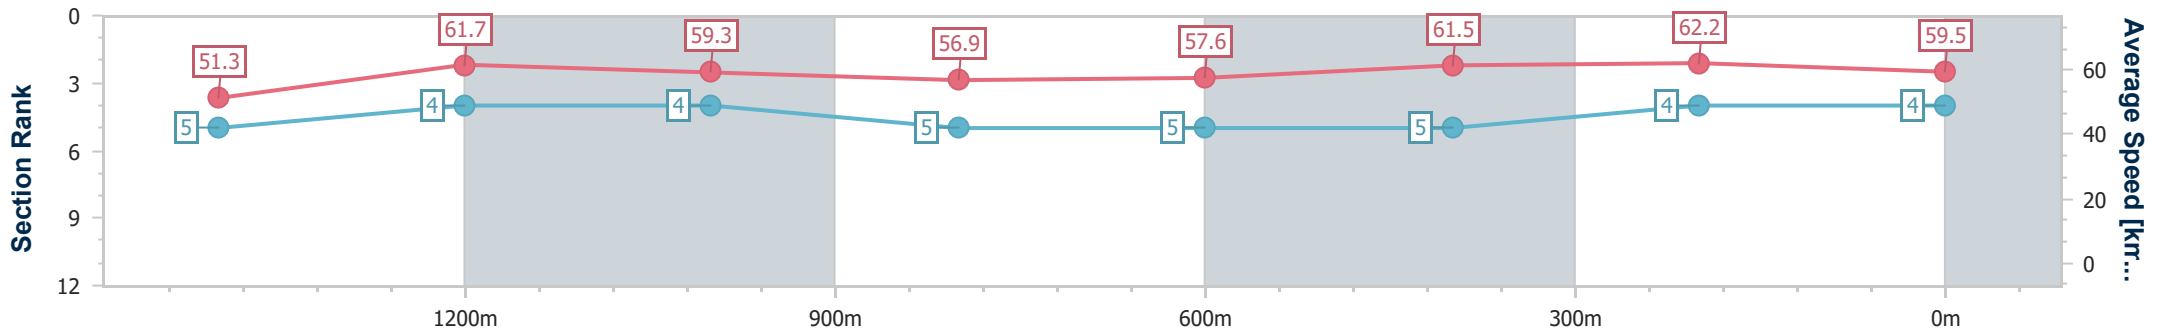

Horse/Jockey Name	Autura
Final Rank	4
Fastest Section Time (Section)	0:11.58 (400m)
Top Speed [km/h] (Section)	63.6 (400m)
Race State	Finished

Doomben QLD Professional
Race 5: OPERA QLD REGIONAL TOUR AT EF Maiden Plate - 1660m
13 March 2024 - 15:24
Track Rating: Soft 7, Weather: Fine, Rail Position: +10.5 Entire

BRISBANE
RACING CLUB

Section	Overall	1400m	1200m	1000m	800m	600m	400m	200m
Section Times	1:42.66 [4] (0:17.98)	1:24.68 [5] (0:11.67)	1:13.01 [4] (0:12.12)	1:00.89 [4] (0:12.69)	0:48.20 [5] (0:12.64)	0:35.56 [5] (0:11.81)	0:23.75 [5] (0:11.58)	0:12.17 [4] (0:12.17)
Average Speed [km/h]	51.3	61.7	59.3	56.9	57.6	61.5	62.2	59.5
Top Speed [km/h]	62.2	63.3	61.4	59.9	58.6	62.4	63.6	63.1
Avg. Dist. to Rail [m]	0.8	1.3	0.8	1.2	1.9	1.3	1.8	2.2
Avg. Stride Freq. [Hz]	2.2	2.2	2.2	2.1	2.1	2.2	2.3	2.2
Avg. Stride Length [m]	6.6	7.7	7.6	7.5	7.5	7.6	7.6	7.4

- [ ] Ranking at each section and finish
- -.-.- No data available at this section
- NA No data available