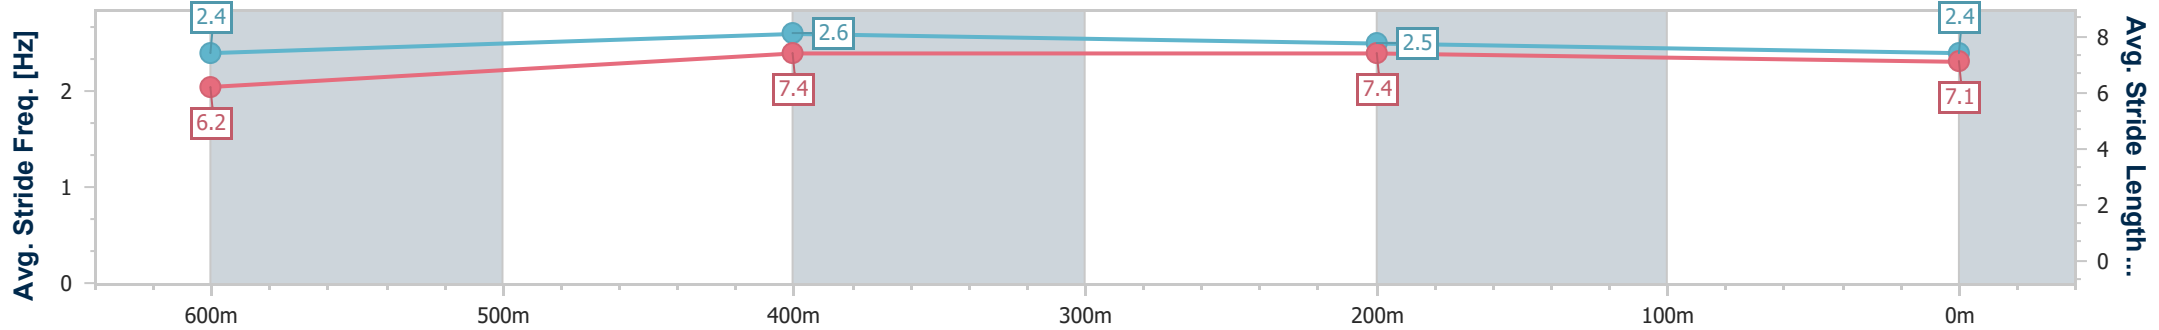

- [] Ranking at each section and finish
- .-.- No data available at this section
- NA No data available

Horse/Jockey Name	Flying Rupert
Final Rank	6
Fastest Section Time (Section)	0:10.29 (600m)
Top Speed [km/h] (Section)	71.9 (600m)
Race State	Finished

Ipswich QLD Professional
 Race 5: COMMERCIAL HOTEL REDBANK BENCHMARK 62
 Handicap - 800m

16 March 2024 - 14:58

Track Rating: Good 4, Weather: Fine, Rail Position: True

Section	Overall	600m	400m	200m
Section Times	0:45.95 [6] (0:13.38)	0:32.57 [3] (0:10.29)	0:22.28 [3] (0:10.72)	0:11.56 [4] (0:11.56)
Average Speed [km/h]	53.8	70.4	67.2	62.3
Top Speed [km/h]	71.4	71.9	68.5	65.8
Avg. Dist. to Rail [m]	7.1	2.1	0.8	1.5
Avg. Stride Freq. [Hz]	2.4	2.6	2.5	2.4
Avg. Stride Length [m]	6.2	7.4	7.4	7.1

- [] Ranking at each section and finish
- .-.- No data available at this section
- NA No data available