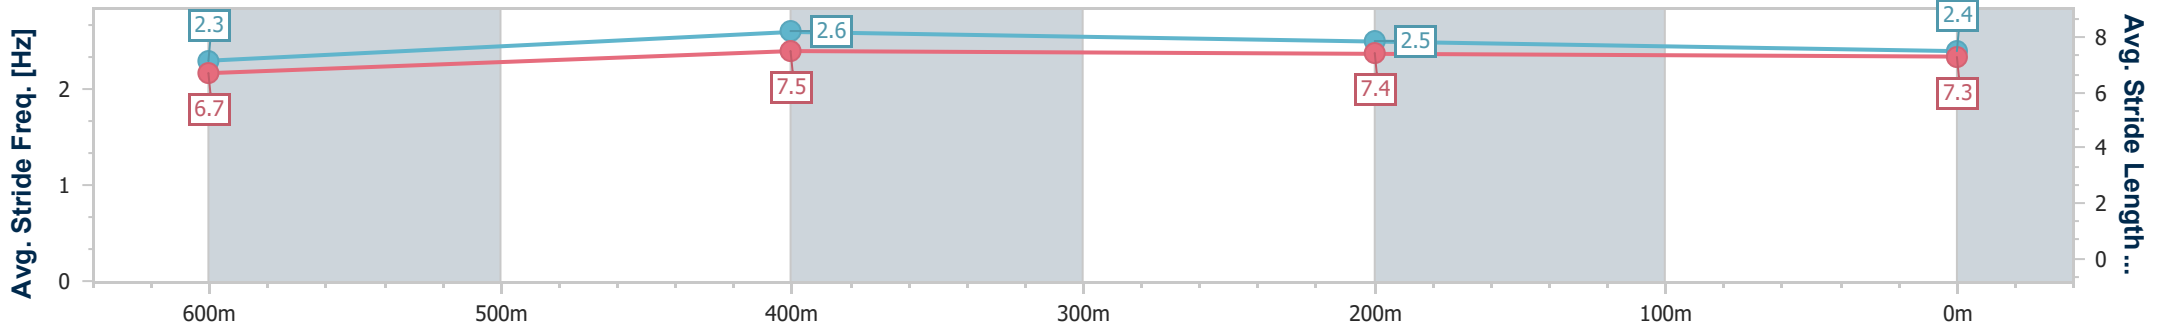

Horse/Jockey Name	Emilee's Empire
Final Rank	3
Fastest Section Time (Section)	0:10.36 (600m)
Top Speed [km/h] (Section)	70.8 (600m)
Race State	Finished

Ipswich QLD Professional
Race 5: COMMERCIAL HOTEL REDBANK BENCHMARK 62
Handicap - 800m

16 March 2024 - 14:58

Track Rating: Good 4, Weather: Fine, Rail Position: True

Section	Overall	600m	400m	200m
Section Times	0:45.82 [3] (0:13.34)	0:32.48 [2] (0:10.36)	0:22.12 [4] (0:10.83)	0:11.29 [5] (0:11.29)
Average Speed [km/h]	53.8	69.3	65.8	64.2
Top Speed [km/h]	70.2	70.8	66.6	66.3
Avg. Dist. to Rail [m]	2.9	1.5	1.4	1.3
Avg. Stride Freq. [Hz]	2.3	2.6	2.5	2.4
Avg. Stride Length [m]	6.7	7.5	7.4	7.3

- [ ] Ranking at each section and finish
- -.-.- No data available at this section
- NA No data available