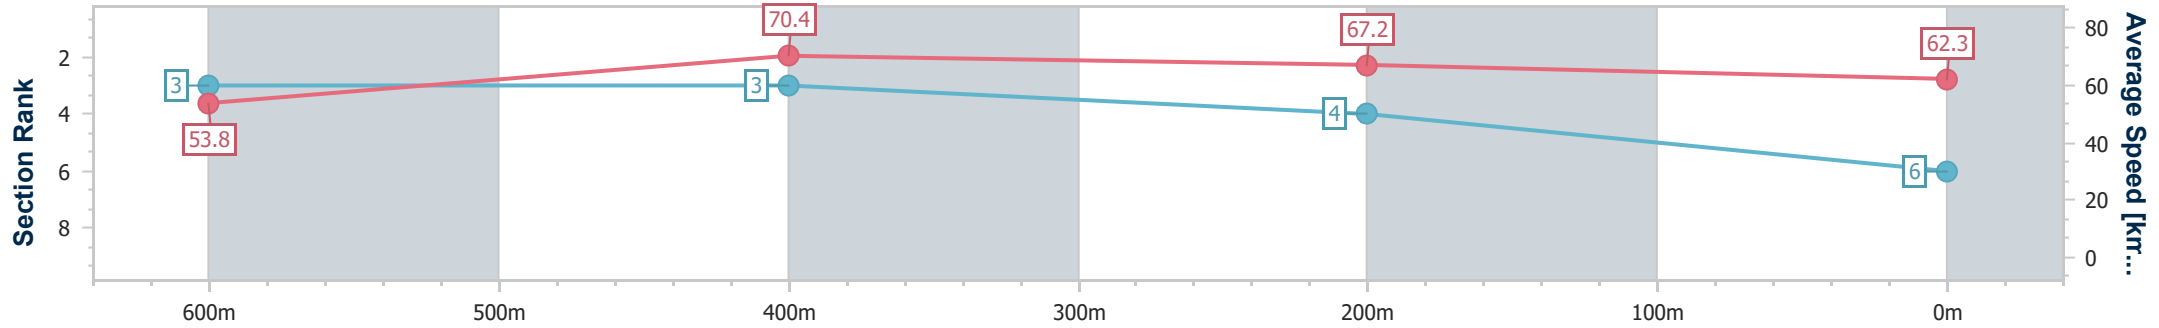

Horse/Jockey Name	Flying Rupert
Final Rank	6
Fastest Section Time (Section)	0:10.29 (600m)
Top Speed [km/h] (Section)	71.9 (600m)
Race State	Finished

Ipswich QLD Professional
Race 5: COMMERCIAL HOTEL REDBANK BENCHMARK 62
Handicap - 800m

16 March 2024 - 14:58

Track Rating: Good 4, Weather: Fine, Rail Position: True

Section	Overall	600m	400m	200m
Section Times	0:45.95 [6] (0:13.38)	0:32.57 [3] (0:10.29)	0:22.28 [3] (0:10.72)	0:11.56 [4] (0:11.56)
Average Speed [km/h]	53.8	70.4	67.2	62.3
Top Speed [km/h]	71.4	71.9	68.5	65.8
Avg. Dist. to Rail [m]	7.1	2.1	0.8	1.5
Avg. Stride Freq. [Hz]	2.4	2.6	2.5	2.4
Avg. Stride Length [m]	6.2	7.4	7.4	7.1

- [ ] Ranking at each section and finish
- -.-.- No data available at this section
- NA No data available