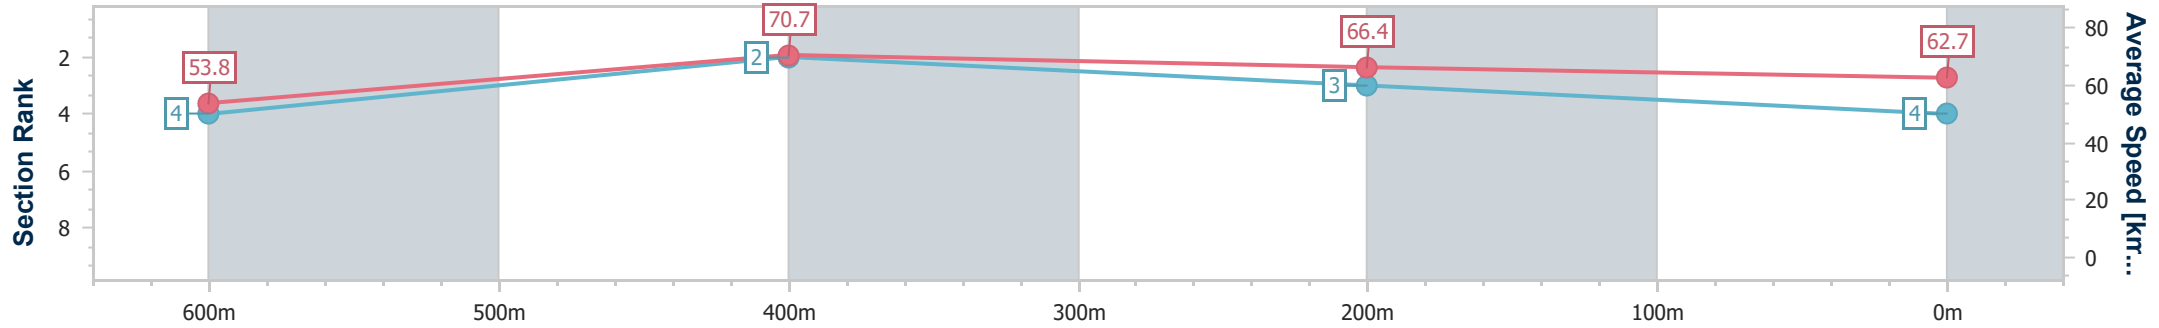

Horse/Jockey Name	Because The Night
Final Rank	4
Fastest Section Time (Section)	0:10.16 (600m)
Top Speed [km/h] (Section)	72.0 (Overall)
Race State	Finished

Ipswich QLD Professional
Race 5: COMMERCIAL HOTEL REDBANK BENCHMARK 62
Handicap - 800m

16 March 2024 - 14:58

Track Rating: Good 4, Weather: Fine, Rail Position: True

Section	Overall	600m	400m	200m
Section Times	0:45.89 [4] (0:13.39)	0:32.50 [4] (0:10.16)	0:22.34 [2] (0:10.81)	0:11.53 [3] (0:11.53)
Average Speed [km/h]	53.8	70.7	66.4	62.7
Top Speed [km/h]	72.0	72.0	68.3	65.6
Avg. Dist. to Rail [m]	5.3	1.4	0.3	0.8
Avg. Stride Freq. [Hz]	2.6	2.7	2.6	2.5
Avg. Stride Length [m]	5.8	7.1	7.0	6.9

- [ ] Ranking at each section and finish
- -.-.- No data available at this section
- NA No data available