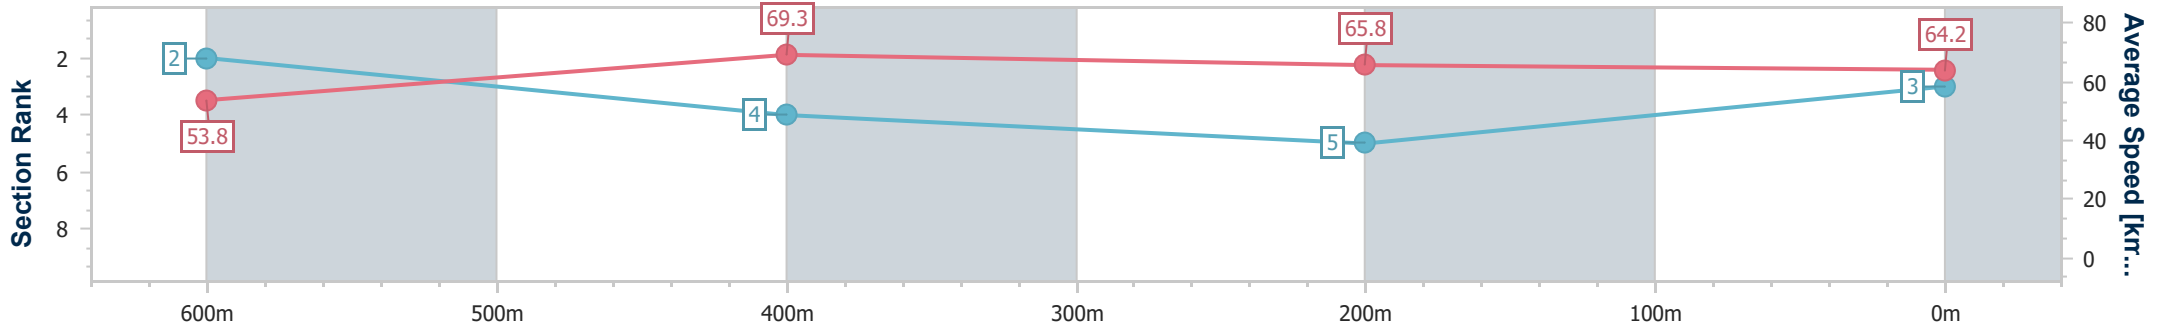

Horse/Jockey Name	Emilee's Empire
Final Rank	3
Fastest Section Time (Section)	0:10.36 (600m)
Top Speed [km/h] (Section)	70.8 (600m)
Race State	Finished

Ipswich QLD Professional
Race 5: COMMERCIAL HOTEL REDBANK BENCHMARK 62
Handicap - 800m

16 March 2024 - 14:58

Track Rating: Good 4, Weather: Fine, Rail Position: True

Section	Overall	600m	400m	200m
Section Times	0:45.82 [3] (0:13.34)	0:32.48 [2] (0:10.36)	0:22.12 [4] (0:10.83)	0:11.29 [5] (0:11.29)
Average Speed [km/h]	53.8	69.3	65.8	64.2
Top Speed [km/h]	70.2	70.8	66.6	66.3
Avg. Dist. to Rail [m]	2.9	1.5	1.4	1.3
Avg. Stride Freq. [Hz]	2.3	2.6	2.5	2.4
Avg. Stride Length [m]	6.7	7.5	7.4	7.3

- [ ] Ranking at each section and finish
- -.-.- No data available at this section
- NA No data available