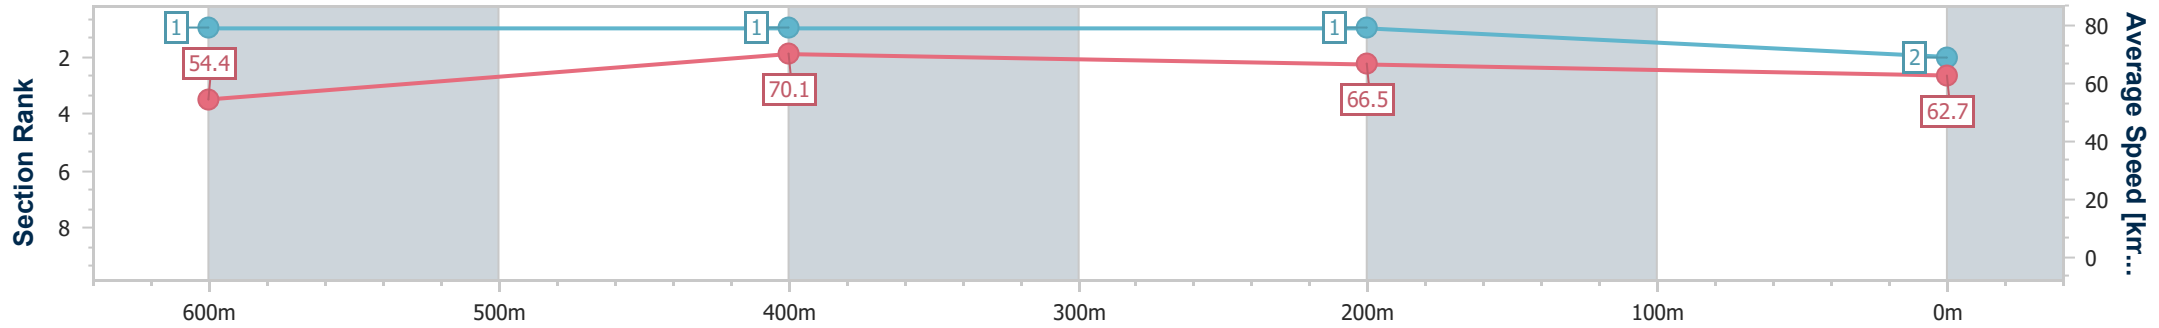

Horse/Jockey Name	Curry Legend
Final Rank	2
Fastest Section Time (Section)	0:10.24 (600m)
Top Speed [km/h] (Section)	71.2 (600m)
Race State	Finished

Ipswich QLD Professional
Race 5: COMMERCIAL HOTEL REDBANK BENCHMARK 62
Handicap - 800m
16 March 2024 - 14:58

Track Rating: Good 4, Weather: Fine, Rail Position: True

Section	Overall	600m	400m	200m
Section Times	0:45.72 [2] (0:13.24)	0:32.48 [1] (0:10.24)	0:22.24 [1] (0:10.73)	0:11.51 [1] (0:11.51)
Average Speed [km/h]	54.4	70.1	66.5	62.7
Top Speed [km/h]	70.6	71.2	67.9	65.2
Avg. Dist. to Rail [m]	5.6	1.4	1.4	1.8
Avg. Stride Freq. [Hz]	2.5	2.2	2.6	2.4
Avg. Stride Length [m]	6.1	8.7	7.3	7.1

- [ ] Ranking at each section and finish
- -.-.- No data available at this section
- NA No data available