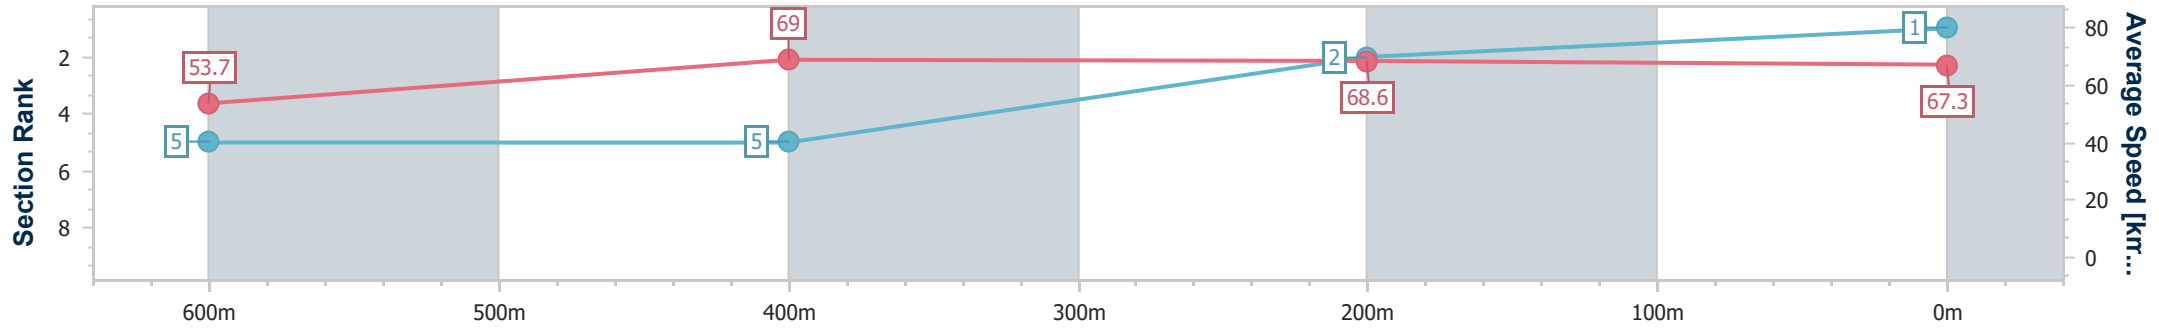

Track Rating: Good 4, Weather: Fine, Rail Position: True

Section	Overall	600m	400m	200m
Section Times	0:45.02 [1] (0:13.41)	0:31.61 [5] (0:10.38)	0:21.23 [5] (0:10.53)	0:10.70 [2] (0:10.70)
Average Speed [km/h]	53.7	69.0	68.6	67.3
Top Speed [km/h]	72.1	72.1	70.0	69.9
Avg. Dist. to Rail [m]	3.7	0.9	1.6	4.5
Avg. Stride Freq. [Hz]	2.3	2.4	2.4	2.4
Avg. Stride Length [m]	6.4	7.9	7.8	7.8