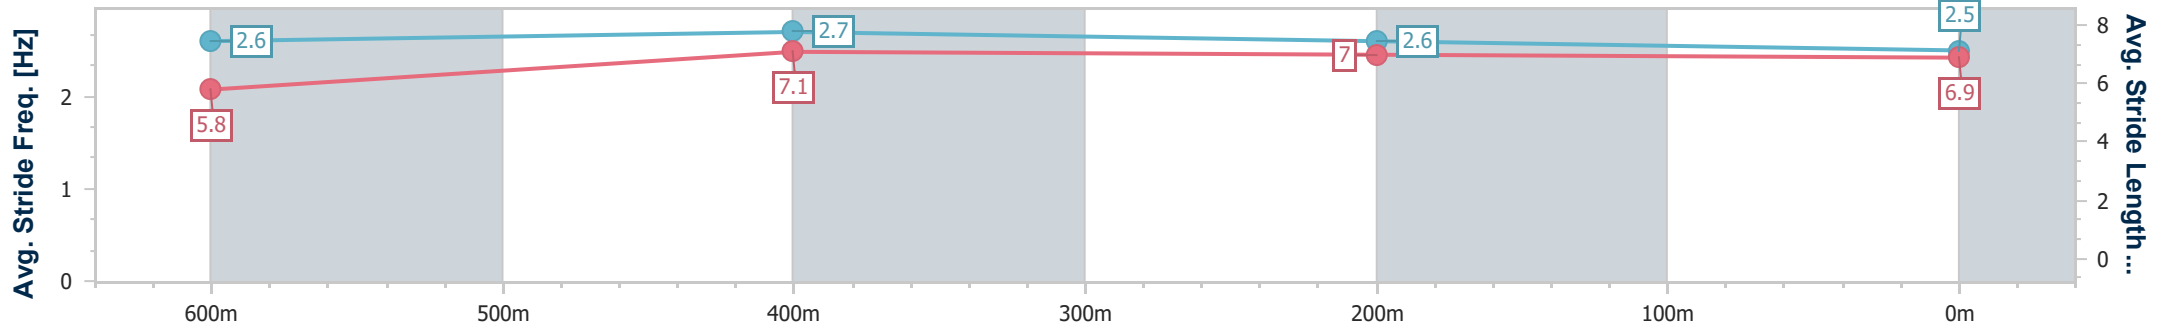

Horse/Jockey Name	Because The Night
Final Rank	4
Fastest Section Time (Section)	0:10.16 (600m)
Top Speed [km/h] (Section)	72.0 (Overall)
Race State	Finished

Ipswich QLD Professional
Race 5: COMMERCIAL HOTEL REDBANK BENCHMARK 62
Handicap - 800m

16 March 2024 - 14:58

Track Rating: Good 4, Weather: Fine, Rail Position: True

Section	Overall	600m	400m	200m
Section Times	0:45.89 [4] (0:13.39)	0:32.50 [4] (0:10.16)	0:22.34 [2] (0:10.81)	0:11.53 [3] (0:11.53)
Average Speed [km/h]	53.8	70.7	66.4	62.7
Top Speed [km/h]	72.0	72.0	68.3	65.6
Avg. Dist. to Rail [m]	5.3	1.4	0.3	0.8
Avg. Stride Freq. [Hz]	2.6	2.7	2.6	2.5
Avg. Stride Length [m]	5.8	7.1	7.0	6.9

- [ ] Ranking at each section and finish
- -.-.- No data available at this section
- NA No data available