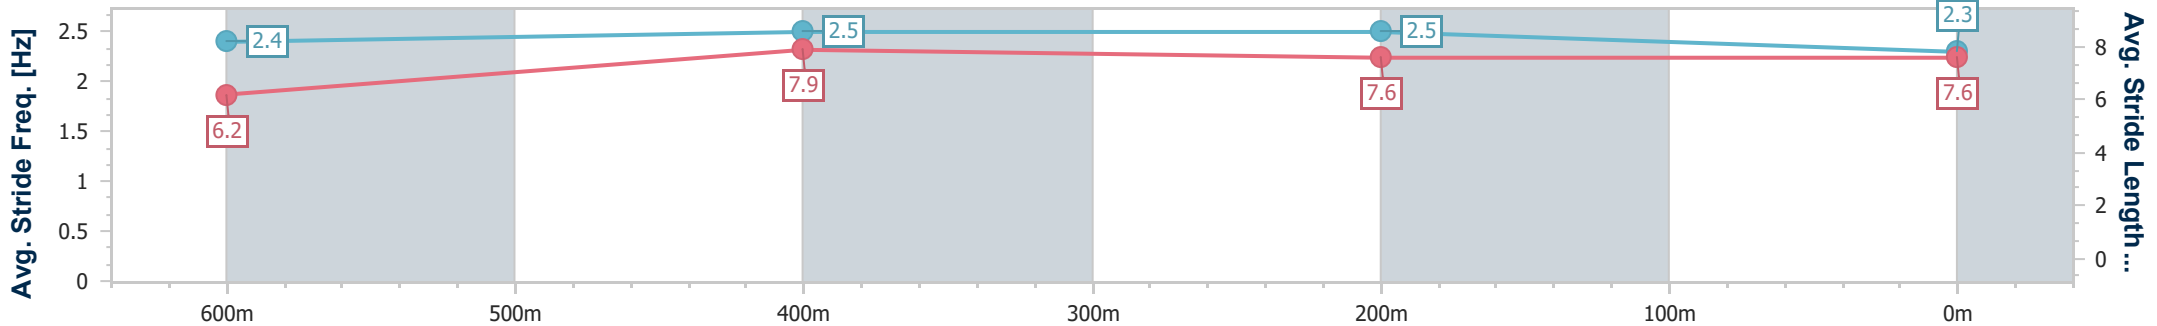

Horse/Jockey Name	Mission Ridge
Final Rank	5
Fastest Section Time (Section)	0:10.41 (600m)
Top Speed [km/h] (Section)	70.9 (600m)
Race State	Finished

Ipswich QLD Professional
Race 5: COMMERCIAL HOTEL REDBANK BENCHMARK 62
Handicap - 800m

16 March 2024 - 14:58

Track Rating: Good 4, Weather: Fine, Rail Position: True

Section	Overall	600m	400m	200m
Section Times	0:45.93 [5] (0:13.48)	0:32.45 [6] (0:10.41)	0:22.04 [6] (0:10.69)	0:11.35 [6] (0:11.35)
Average Speed [km/h]	53.4	69.7	67.9	63.7
Top Speed [km/h]	70.1	70.9	69.2	65.8
Avg. Dist. to Rail [m]	8.3	3.2	2.4	4.5
Avg. Stride Freq. [Hz]	2.4	2.5	2.5	2.3
Avg. Stride Length [m]	6.2	7.9	7.6	7.6

- [ ] Ranking at each section and finish
- -.-.- No data available at this section
- NA No data available