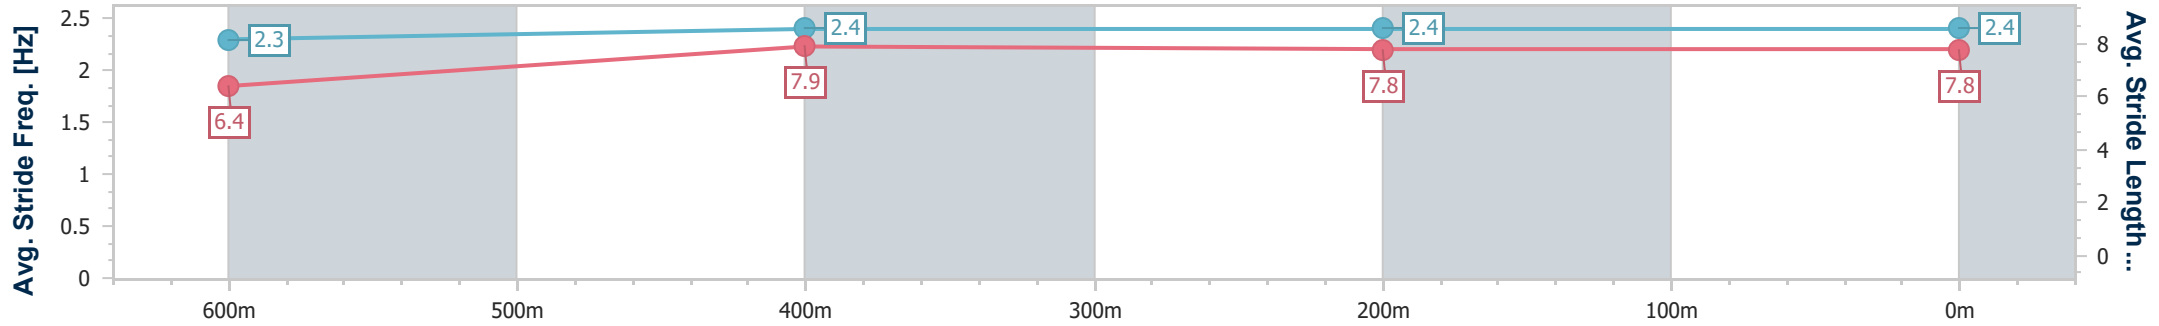

Track Rating: Good 4, Weather: Fine, Rail Position: True

Section	Overall	600m	400m	200m
Section Times	0:45.02 [1] (0:13.41)	0:31.61 [5] (0:10.38)	0:21.23 [5] (0:10.53)	0:10.70 [2] (0:10.70)
Average Speed [km/h]	53.7	69.0	68.6	67.3
Top Speed [km/h]	72.1	72.1	70.0	69.9
Avg. Dist. to Rail [m]	3.7	0.9	1.6	4.5
Avg. Stride Freq. [Hz]	2.3	2.4	2.4	2.4
Avg. Stride Length [m]	6.4	7.9	7.8	7.8