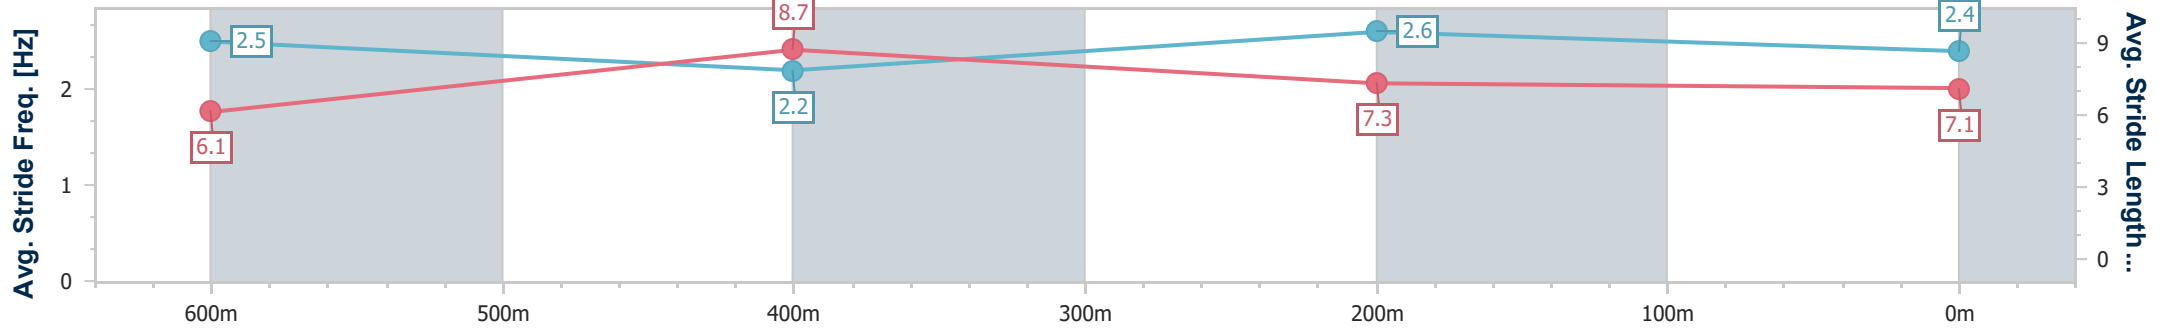

Horse/Jockey Name	Curry Legend
Final Rank	2
Fastest Section Time (Section)	0:10.24 (600m)
Top Speed [km/h] (Section)	71.2 (600m)
Race State	Finished

Ipswich QLD Professional
Race 5: COMMERCIAL HOTEL REDBANK BENCHMARK 62
Handicap - 800m
16 March 2024 - 14:58

Track Rating: Good 4, Weather: Fine, Rail Position: True

Section	Overall	600m	400m	200m
Section Times	0:45.72 [2] (0:13.24)	0:32.48 [1] (0:10.24)	0:22.24 [1] (0:10.73)	0:11.51 [1] (0:11.51)
Average Speed [km/h]	54.4	70.1	66.5	62.7
Top Speed [km/h]	70.6	71.2	67.9	65.2
Avg. Dist. to Rail [m]	5.6	1.4	1.4	1.8
Avg. Stride Freq. [Hz]	2.5	2.2	2.6	2.4
Avg. Stride Length [m]	6.1	8.7	7.3	7.1

- [ ] Ranking at each section and finish
- -.-.- No data available at this section
- NA No data available