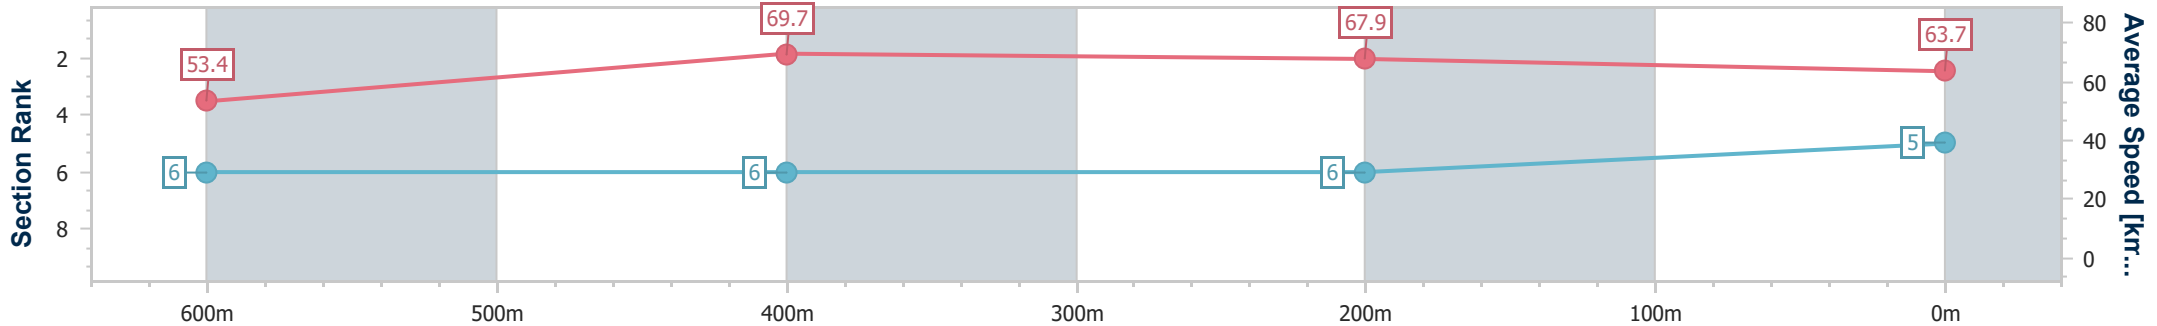

Horse/Jockey Name	Mission Ridge
Final Rank	5
Fastest Section Time (Section)	0:10.41 (600m)
Top Speed [km/h] (Section)	70.9 (600m)
Race State	Finished

Ipswich QLD Professional
Race 5: COMMERCIAL HOTEL REDBANK BENCHMARK 62
Handicap - 800m

16 March 2024 - 14:58

Track Rating: Good 4, Weather: Fine, Rail Position: True

Section	Overall	600m	400m	200m
Section Times	0:45.93 [5] (0:13.48)	0:32.45 [6] (0:10.41)	0:22.04 [6] (0:10.69)	0:11.35 [6] (0:11.35)
Average Speed [km/h]	53.4	69.7	67.9	63.7
Top Speed [km/h]	70.1	70.9	69.2	65.8
Avg. Dist. to Rail [m]	8.3	3.2	2.4	4.5
Avg. Stride Freq. [Hz]	2.4	2.5	2.5	2.3
Avg. Stride Length [m]	6.2	7.9	7.6	7.6

- [ ] Ranking at each section and finish
- -.-.- No data available at this section
- NA No data available