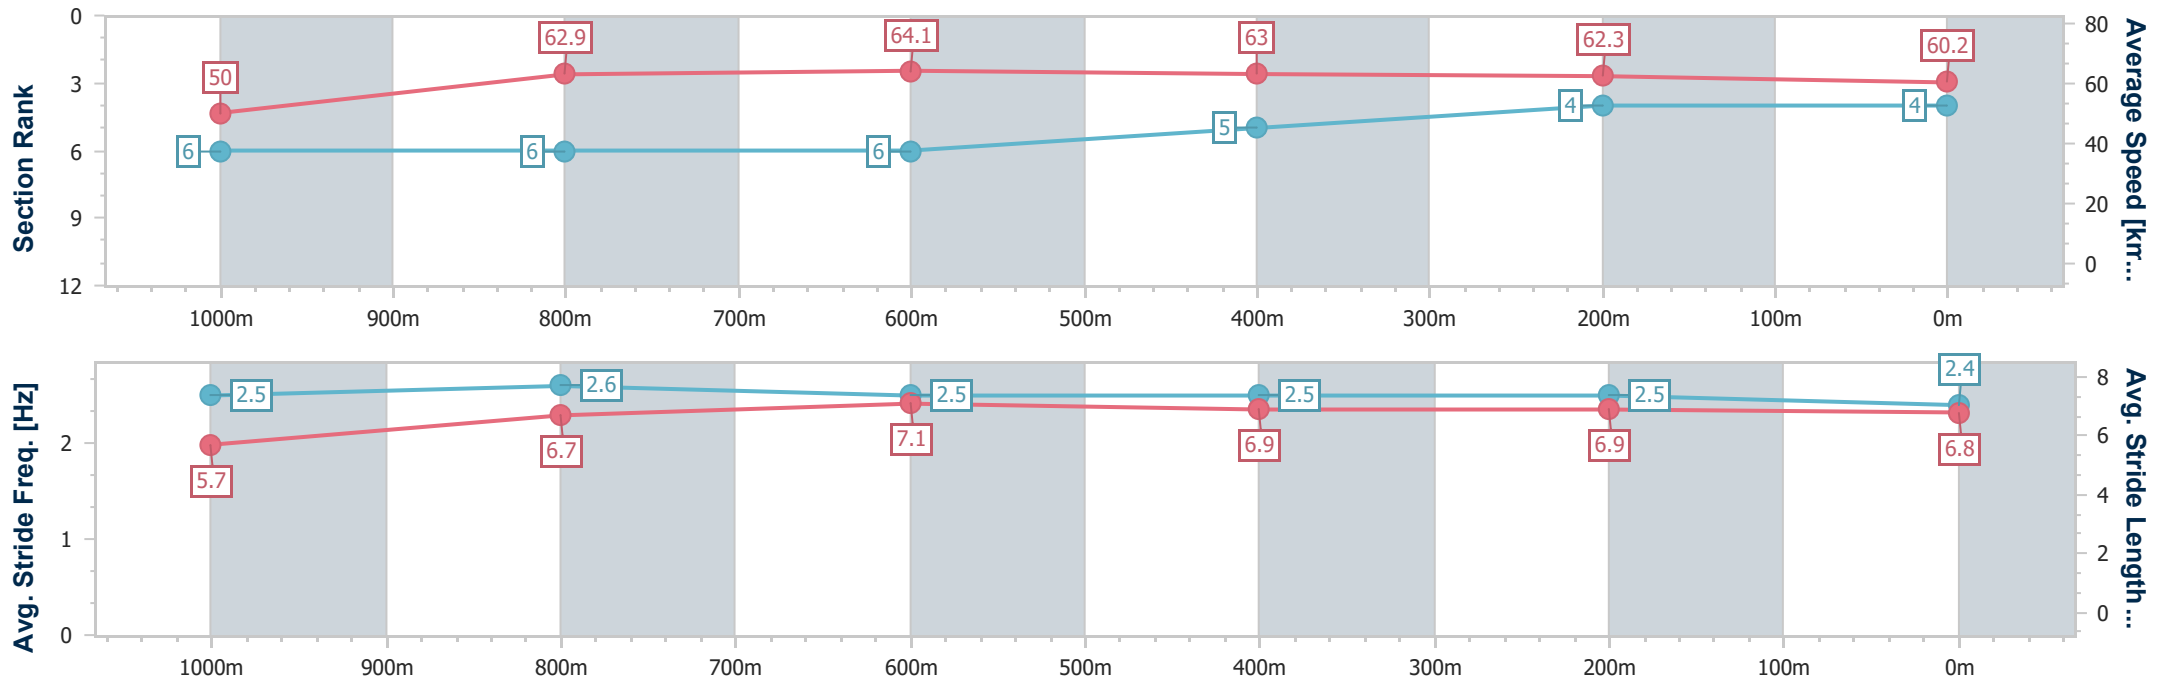

Horse/Jockey Name	Bandasha
Final Rank	4
Fastest Section Time (Section)	0:11.21 (800m)
Top Speed [km/h] (Section)	67.9 (Overall)
Race State	Finished

Ipswich QLD Professional
Race 6: THANKS FOR YOUR MANY YEARS OF SERVICE
ELAINE Class 2 Handicap - 1200m

16 March 2024 - 15:25

Track Rating: Good 4, Weather: Fine, Rail Position: True

Section	Overall	1000m	800m	600m	400m	200m
Section Times	1:11.98 [4] (0:14.45)	0:57.53 [6] (0:11.42)	0:46.11 [6] (0:11.21)	0:34.90 [6] (0:11.41)	0:23.49 [5] (0:11.53)	0:11.96 [4] (0:11.96)
Average Speed [km/h]	50.0	62.9	64.1	63.0	62.3	60.2
Top Speed [km/h]	67.9	67.9	64.7	64.4	62.4	62.1
Avg. Dist. to Rail [m]	4.7	0.3	0.4	0.3	0.7	0.8
Avg. Stride Freq. [Hz]	2.5	2.6	2.5	2.5	2.5	2.4
Avg. Stride Length [m]	5.7	6.7	7.1	6.9	6.9	6.8

- [ ] Ranking at each section and finish
- -.-.- No data available at this section
- NA No data available