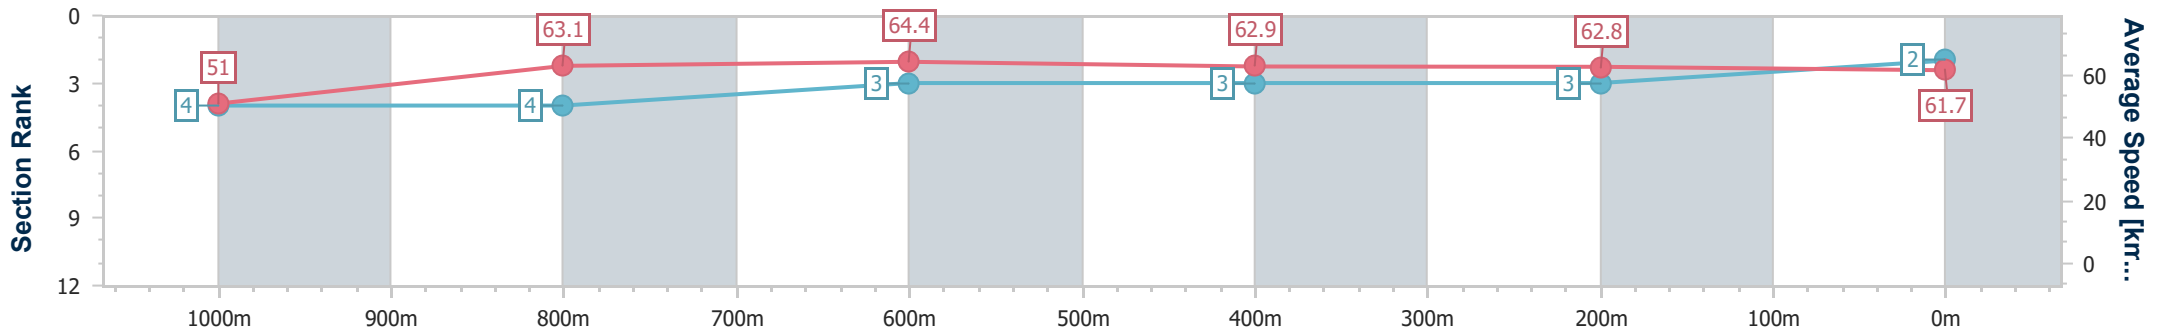

Horse/Jockey Name	Bassac Lane
Final Rank	2
Fastest Section Time (Section)	0:11.14 (800m)
Top Speed [km/h] (Section)	65.4 (600m)
Race State	Finished

Ipswich QLD Professional
Race 6: THANKS FOR YOUR MANY YEARS OF SERVICE
ELAINE Class 2 Handicap - 1200m

16 March 2024 - 15:25

Track Rating: Good 4, Weather: Fine, Rail Position: True

Section	Overall	1000m	800m	600m	400m	200m
Section Times	1:11.47 [2] (0:14.17)	0:57.30 [4] (0:11.40)	0:45.90 [4] (0:11.14)	0:34.76 [3] (0:11.51)	0:23.25 [3] (0:11.56)	0:11.69 [3] (0:11.69)
Average Speed [km/h]	51.0	63.1	64.4	62.9	62.8	61.7
Top Speed [km/h]	64.1	64.3	65.3	65.4	64.2	62.7
Avg. Dist. to Rail [m]	4.5	0.8	0.5	1.2	3.1	5.4
Avg. Stride Freq. [Hz]	2.4	2.5	2.4	2.4	2.5	2.4
Avg. Stride Length [m]	6.0	7.0	7.3	7.2	7.1	7.0

- [ ] Ranking at each section and finish
- -.-.- No data available at this section
- NA No data available