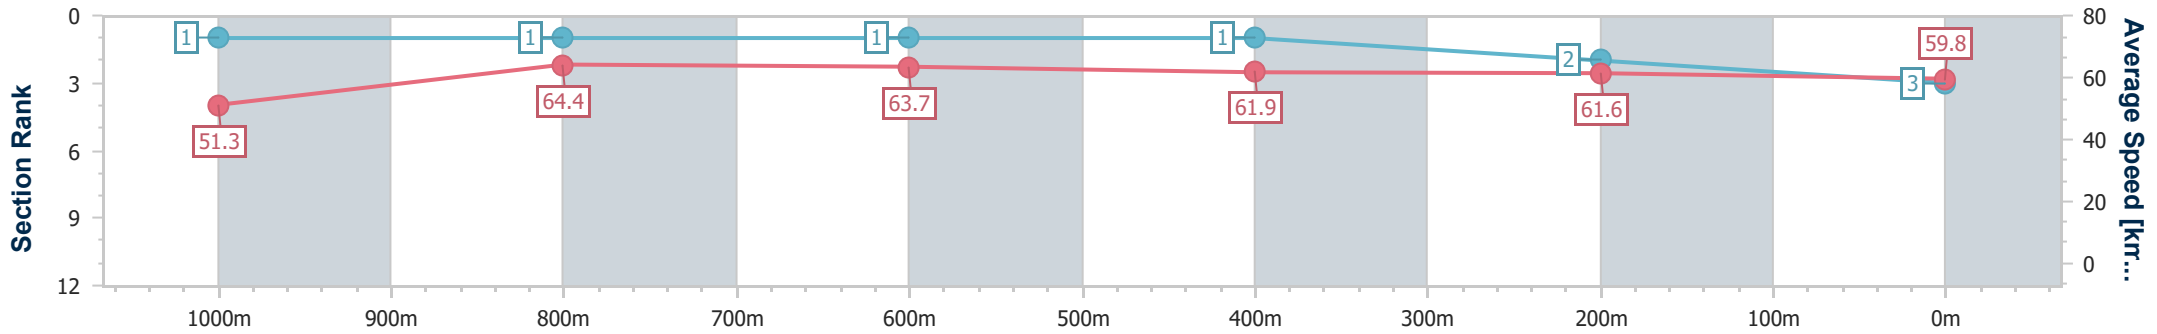

Horse/Jockey Name	Monday Monday
Final Rank	3
Fastest Section Time (Section)	0:11.13 (1000m)
Top Speed [km/h] (Section)	65.8 (1000m)
Race State	Finished

Ipswich QLD Professional
Race 6: THANKS FOR YOUR MANY YEARS OF SERVICE
ELAINE Class 2 Handicap - 1200m

16 March 2024 - 15:25

Track Rating: Good 4, Weather: Fine, Rail Position: True

Section	Overall	1000m	800m	600m	400m	200m
Section Times	1:11.69 [3] (0:14.04)	0:57.65 [1] (0:11.13)	0:46.52 [1] (0:11.24)	0:35.28 [1] (0:11.55)	0:23.73 [1] (0:11.66)	0:12.07 [2] (0:12.07)
Average Speed [km/h]	51.3	64.4	63.7	61.9	61.6	59.8
Top Speed [km/h]	65.2	65.8	64.9	63.2	62.9	61.2
Avg. Dist. to Rail [m]	2.3	1.0	1.6	1.4	0.9	1.6
Avg. Stride Freq. [Hz]	2.4	2.4	2.4	2.4	2.4	2.4
Avg. Stride Length [m]	6.1	7.3	7.4	7.2	7.1	7.0

- [ ] Ranking at each section and finish
- -.-.-.- No data available at this section
- NA No data available