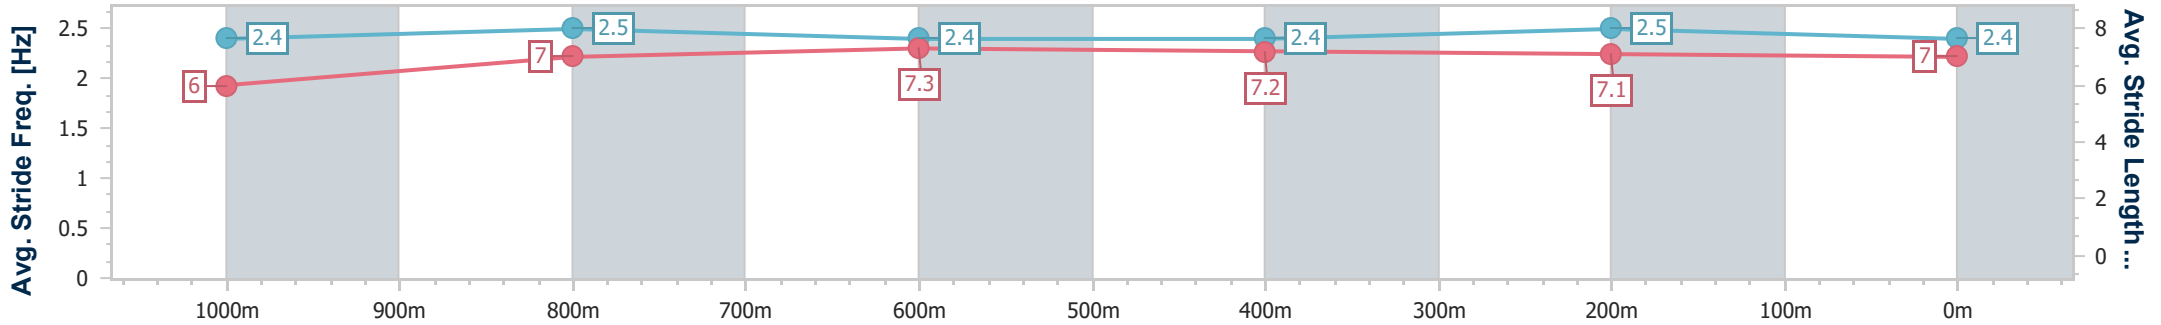

Horse/Jockey Name	Bassac Lane
Final Rank	2
Fastest Section Time (Section)	0:11.14 (800m)
Top Speed [km/h] (Section)	65.4 (600m)
Race State	Finished

Ipswich QLD Professional
Race 6: THANKS FOR YOUR MANY YEARS OF SERVICE
ELAINE Class 2 Handicap - 1200m

16 March 2024 - 15:25

Track Rating: Good 4, Weather: Fine, Rail Position: True

Section	Overall	1000m	800m	600m	400m	200m
Section Times	1:11.47 [2] (0:14.17)	0:57.30 [4] (0:11.40)	0:45.90 [4] (0:11.14)	0:34.76 [3] (0:11.51)	0:23.25 [3] (0:11.56)	0:11.69 [3] (0:11.69)
Average Speed [km/h]	51.0	63.1	64.4	62.9	62.8	61.7
Top Speed [km/h]	64.1	64.3	65.3	65.4	64.2	62.7
Avg. Dist. to Rail [m]	4.5	0.8	0.5	1.2	3.1	5.4
Avg. Stride Freq. [Hz]	2.4	2.5	2.4	2.4	2.5	2.4
Avg. Stride Length [m]	6.0	7.0	7.3	7.2	7.1	7.0

- [ ] Ranking at each section and finish
- -.-.- No data available at this section
- NA No data available