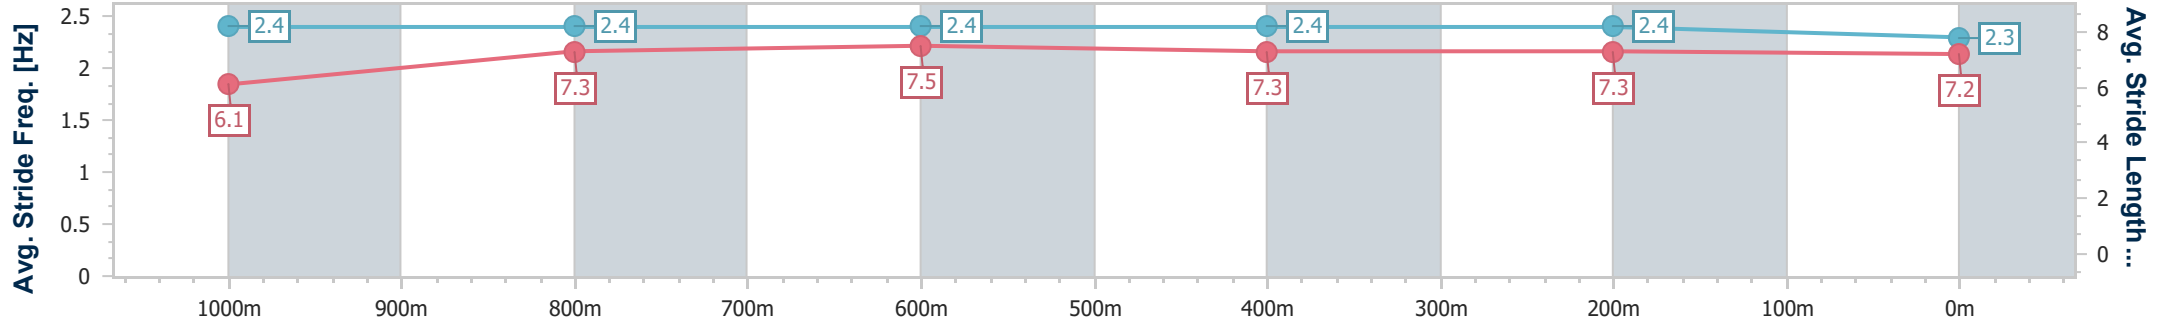

- [] Ranking at each section and finish
- .-.- No data available at this section
- NA No data available

Horse/Jockey Name	Hang Five
Final Rank	5
Fastest Section Time (Section)	0:11.27 (800m)
Top Speed [km/h] (Section)	64.8 (800m)
Race State	Finished

Ipswich QLD Professional
 Race 6: THANKS FOR YOUR MANY YEARS OF SERVICE
 ELAINE Class 2 Handicap - 1200m

16 March 2024 - 15:25

Track Rating: Good 4, Weather: Fine, Rail Position: True

Section	Overall	1000m	800m	600m	400m	200m
Section Times	1:12.04 [5] (0:14.15)	0:57.89 [3] (0:11.40)	0:46.49 [3] (0:11.27)	0:35.22 [4] (0:11.62)	0:23.60 [4] (0:11.71)	0:11.89 [5] (0:11.89)
Average Speed [km/h]	50.9	63.2	64.0	62.4	62.4	60.4
Top Speed [km/h]	63.4	64.8	64.8	64.8	62.9	62.5
Avg. Dist. to Rail [m]	5.1	1.0	0.3	2.2	3.1	3.7
Avg. Stride Freq. [Hz]	2.4	2.4	2.4	2.4	2.4	2.3
Avg. Stride Length [m]	6.1	7.3	7.5	7.3	7.3	7.2