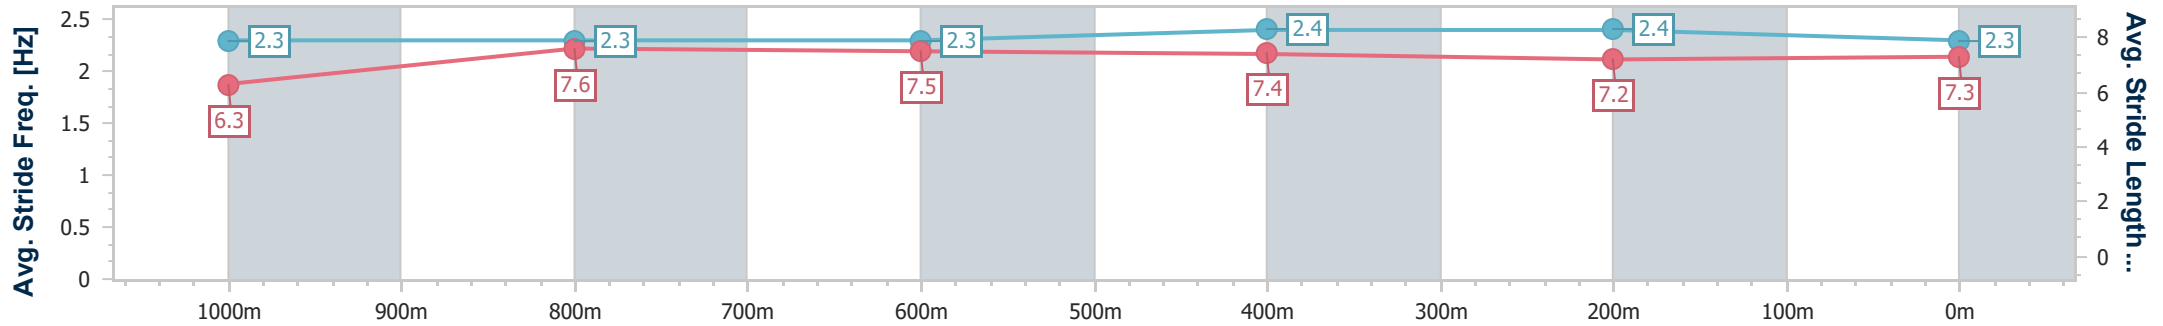

- [] Ranking at each section and finish
- .-.- No data available at this section
- NA No data available

Horse/Jockey Name	Holy Trojan
Final Rank	7
Fastest Section Time (Section)	0:11.34 (1000m)
Top Speed [km/h] (Section)	64.5 (1000m)
Race State	Finished

Ipswich QLD Professional
 Race 6: THANKS FOR YOUR MANY YEARS OF SERVICE
 ELAINE Class 2 Handicap - 1200m

16 March 2024 - 15:25

Track Rating: Good 4, Weather: Fine, Rail Position: True

Section	Overall	1000m	800m	600m	400m	200m
Section Times	1:12.62 [7] (0:14.30)	0:58.32 [5] (0:11.34)	0:46.98 [5] (0:11.41)	0:35.57 [5] (0:11.62)	0:23.95 [7] (0:11.79)	0:12.16 [7] (0:12.16)
Average Speed [km/h]	50.4	63.8	63.3	62.6	61.7	59.2
Top Speed [km/h]	63.7	64.5	64.1	63.8	62.3	61.3
Avg. Dist. to Rail [m]	6.9	2.4	1.4	2.1	3.7	4.9
Avg. Stride Freq. [Hz]	2.3	2.3	2.3	2.4	2.4	2.3
Avg. Stride Length [m]	6.3	7.6	7.5	7.4	7.2	7.3

- [] Ranking at each section and finish
- .-.- No data available at this section
- NA No data available