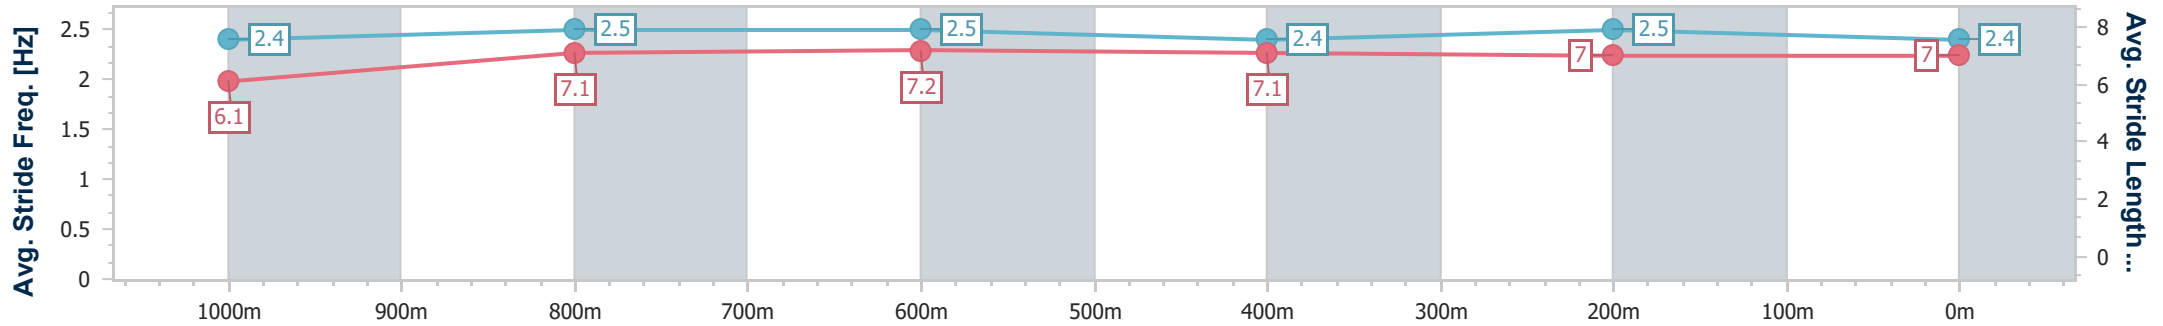

16 March 2024 - 15:25

Track Rating: Good 4, Weather: Fine, Rail Position: True

Section	Overall	1000m	800m	600m	400m	200m
Section Times	1:11.41 [1] (0:14.06)	0:57.35 [2] (0:11.17)	0:46.18 [2] (0:11.24)	0:34.94 [2] (0:11.59)	0:23.35 [2] (0:11.54)	0:11.81 [1] (0:11.81)
Average Speed [km/h]	51.2	64.5	64.0	62.1	62.5	60.9
Top Speed [km/h]	66.0	66.0	65.0	63.4	62.9	62.2
Avg. Dist. to Rail [m]	7.2	1.0	0.3	0.2	1.4	2.9
Avg. Stride Freq. [Hz]	2.4	2.5	2.5	2.4	2.5	2.4
Avg. Stride Length [m]	6.1	7.1	7.2	7.1	7.0	7.0