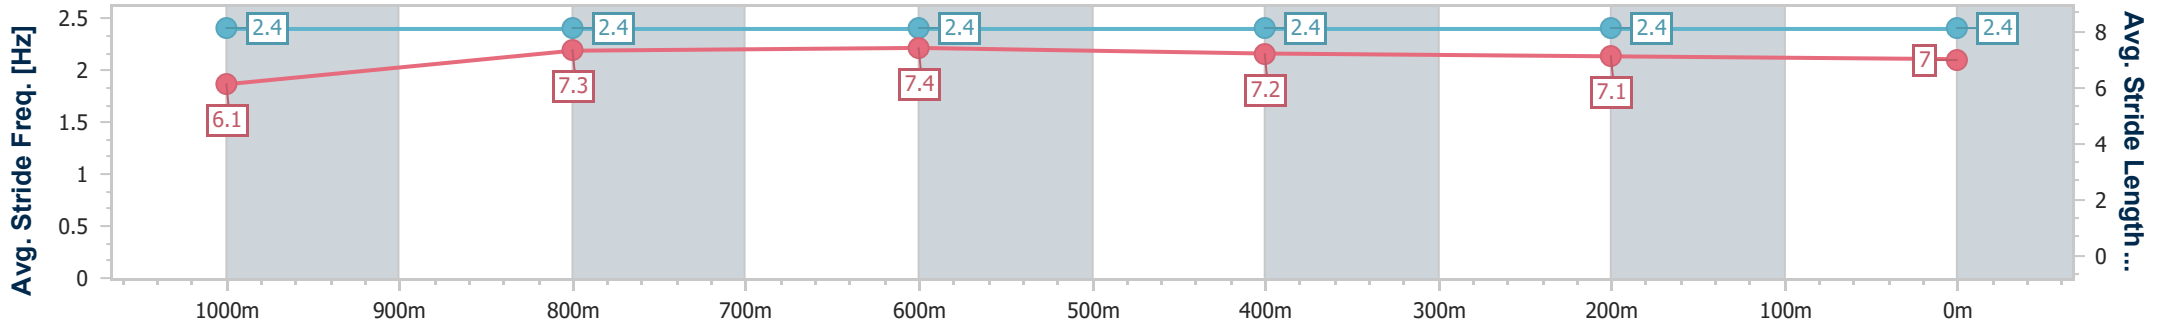

Horse/Jockey Name	Monday Monday
Final Rank	3
Fastest Section Time (Section)	0:11.13 (1000m)
Top Speed [km/h] (Section)	65.8 (1000m)
Race State	Finished

Ipswich QLD Professional
Race 6: THANKS FOR YOUR MANY YEARS OF SERVICE
ELAINE Class 2 Handicap - 1200m

16 March 2024 - 15:25

Track Rating: Good 4, Weather: Fine, Rail Position: True

Section	Overall	1000m	800m	600m	400m	200m
Section Times	1:11.69 [3] (0:14.04)	0:57.65 [1] (0:11.13)	0:46.52 [1] (0:11.24)	0:35.28 [1] (0:11.55)	0:23.73 [1] (0:11.66)	0:12.07 [2] (0:12.07)
Average Speed [km/h]	51.3	64.4	63.7	61.9	61.6	59.8
Top Speed [km/h]	65.2	65.8	64.9	63.2	62.9	61.2
Avg. Dist. to Rail [m]	2.3	1.0	1.6	1.4	0.9	1.6
Avg. Stride Freq. [Hz]	2.4	2.4	2.4	2.4	2.4	2.4
Avg. Stride Length [m]	6.1	7.3	7.4	7.2	7.1	7.0

- [ ] Ranking at each section and finish
- -.-.-.- No data available at this section
- NA No data available