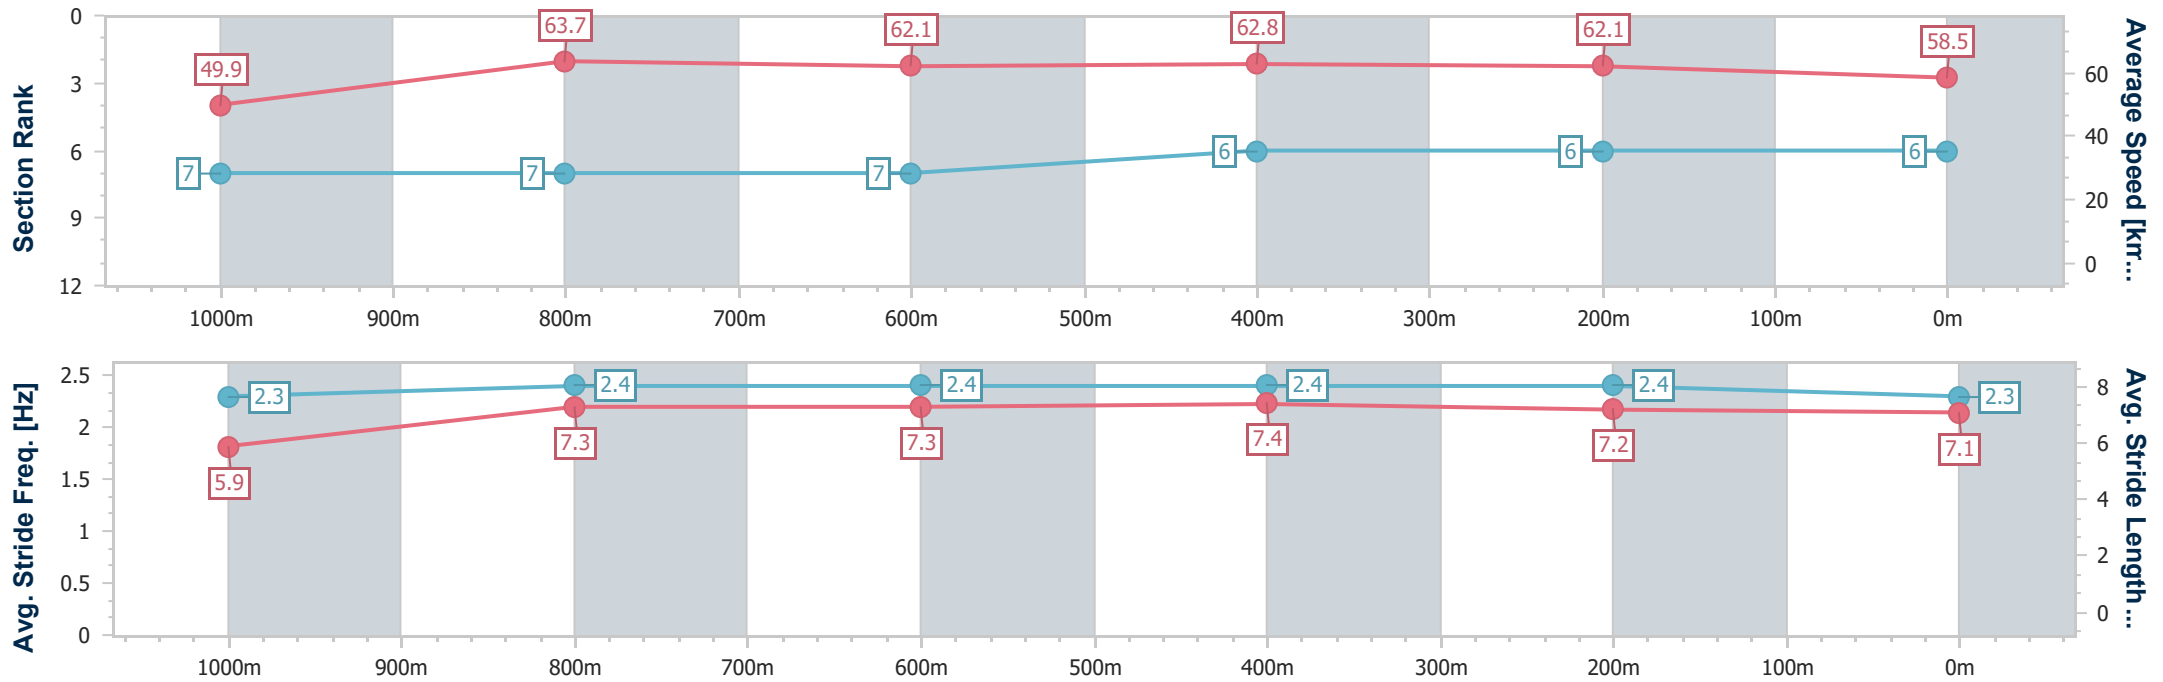

- [] Ranking at each section and finish
- .-.- No data available at this section
- NA No data available

Horse/Jockey Name	Night Vision
Final Rank	6
Fastest Section Time (Section)	0:11.29 (800m)
Top Speed [km/h] (Section)	64.6 (800m)
Race State	Finished

Ipswich QLD Professional
 Race 6: THANKS FOR YOUR MANY YEARS OF SERVICE
 ELAINE Class 2 Handicap - 1200m

16 March 2024 - 15:25

Track Rating: Good 4, Weather: Fine, Rail Position: True

Section	Overall	1000m	800m	600m	400m	200m
Section Times	1:12.33 [6] (0:14.50)	0:57.83 [7] (0:11.39)	0:46.44 [7] (0:11.29)	0:35.15 [7] (0:11.45)	0:23.70 [6] (0:11.61)	0:12.09 [6] (0:12.09)
Average Speed [km/h]	49.9	63.7	62.1	62.8	62.1	58.5
Top Speed [km/h]	60.4	64.6	64.6	64.3	63.6	62.3
Avg. Dist. to Rail [m]	4.7	0.8	0.7	0.6	1.1	1.6
Avg. Stride Freq. [Hz]	2.3	2.4	2.4	2.4	2.4	2.3
Avg. Stride Length [m]	5.9	7.3	7.3	7.4	7.2	7.1