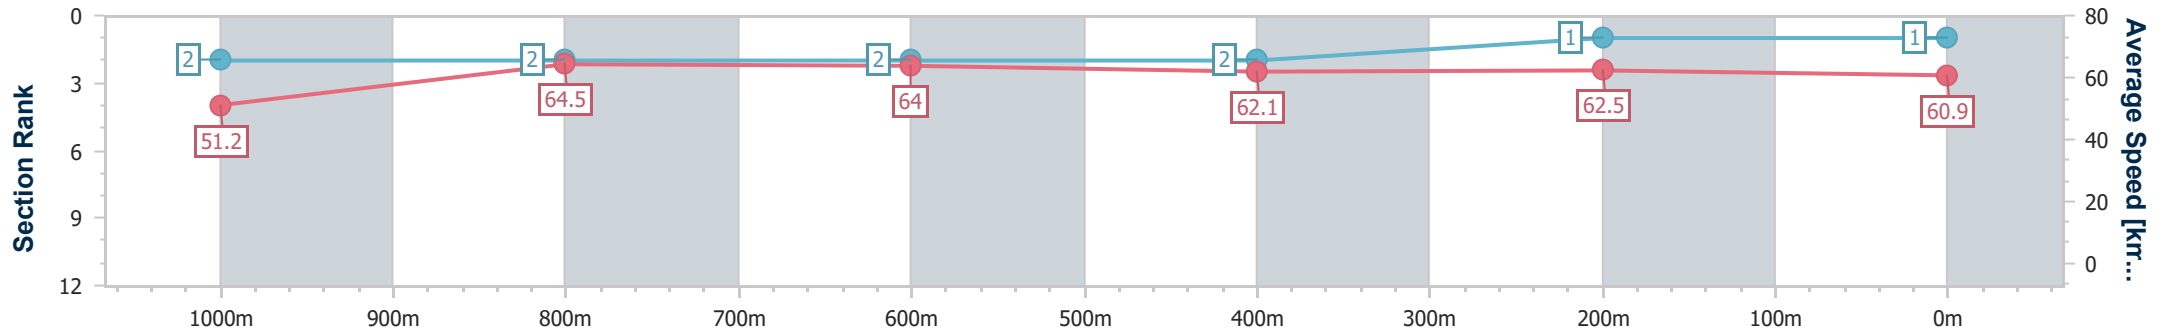

16 March 2024 - 15:25

Track Rating: Good 4, Weather: Fine, Rail Position: True

Section	Overall	1000m	800m	600m	400m	200m
Section Times	1:11.41 [1] (0:14.06)	0:57.35 [2] (0:11.17)	0:46.18 [2] (0:11.24)	0:34.94 [2] (0:11.59)	0:23.35 [2] (0:11.54)	0:11.81 [1] (0:11.81)
Average Speed [km/h]	51.2	64.5	64.0	62.1	62.5	60.9
Top Speed [km/h]	66.0	66.0	65.0	63.4	62.9	62.2
Avg. Dist. to Rail [m]	7.2	1.0	0.3	0.2	1.4	2.9
Avg. Stride Freq. [Hz]	2.4	2.5	2.5	2.4	2.5	2.4
Avg. Stride Length [m]	6.1	7.1	7.2	7.1	7.0	7.0