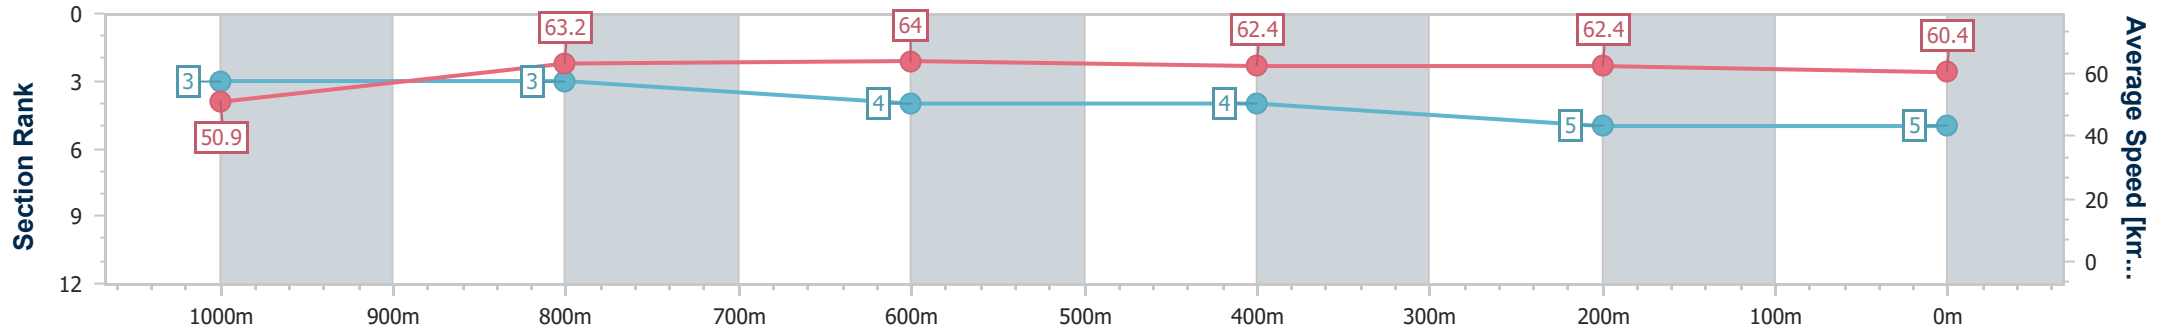

Horse/Jockey Name	Hang Five
Final Rank	5
Fastest Section Time (Section)	0:11.27 (800m)
Top Speed [km/h] (Section)	64.8 (800m)
Race State	Finished

Ipswich QLD Professional
Race 6: THANKS FOR YOUR MANY YEARS OF SERVICE
ELAINE Class 2 Handicap - 1200m

16 March 2024 - 15:25

Track Rating: Good 4, Weather: Fine, Rail Position: True

Section	Overall	1000m	800m	600m	400m	200m
Section Times	1:12.04 [5] (0:14.15)	0:57.89 [3] (0:11.40)	0:46.49 [3] (0:11.27)	0:35.22 [4] (0:11.62)	0:23.60 [4] (0:11.71)	0:11.89 [5] (0:11.89)
Average Speed [km/h]	50.9	63.2	64.0	62.4	62.4	60.4
Top Speed [km/h]	63.4	64.8	64.8	64.8	62.9	62.5
Avg. Dist. to Rail [m]	5.1	1.0	0.3	2.2	3.1	3.7
Avg. Stride Freq. [Hz]	2.4	2.4	2.4	2.4	2.4	2.3
Avg. Stride Length [m]	6.1	7.3	7.5	7.3	7.3	7.2

- [ ] Ranking at each section and finish
- -.-.- No data available at this section
- NA No data available