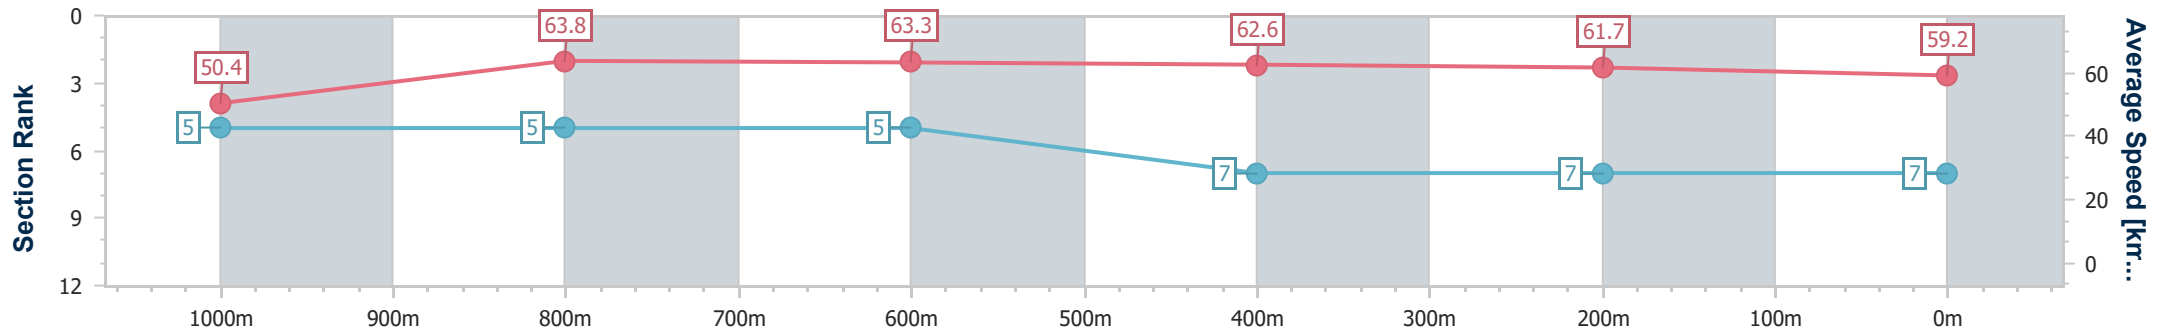

- [] Ranking at each section and finish
- .-.- No data available at this section
- NA No data available

Horse/Jockey Name	Holy Trojan
Final Rank	7
Fastest Section Time (Section)	0:11.34 (1000m)
Top Speed [km/h] (Section)	64.5 (1000m)
Race State	Finished

Ipswich QLD Professional
 Race 6: THANKS FOR YOUR MANY YEARS OF SERVICE
 ELAINE Class 2 Handicap - 1200m

16 March 2024 - 15:25

Track Rating: Good 4, Weather: Fine, Rail Position: True

Section	Overall	1000m	800m	600m	400m	200m
Section Times	1:12.62 [7] (0:14.30)	0:58.32 [5] (0:11.34)	0:46.98 [5] (0:11.41)	0:35.57 [5] (0:11.62)	0:23.95 [7] (0:11.79)	0:12.16 [7] (0:12.16)
Average Speed [km/h]	50.4	63.8	63.3	62.6	61.7	59.2
Top Speed [km/h]	63.7	64.5	64.1	63.8	62.3	61.3
Avg. Dist. to Rail [m]	6.9	2.4	1.4	2.1	3.7	4.9
Avg. Stride Freq. [Hz]	2.3	2.3	2.3	2.4	2.4	2.3
Avg. Stride Length [m]	6.3	7.6	7.5	7.4	7.2	7.3

- [] Ranking at each section and finish
- .-.- No data available at this section
- NA No data available