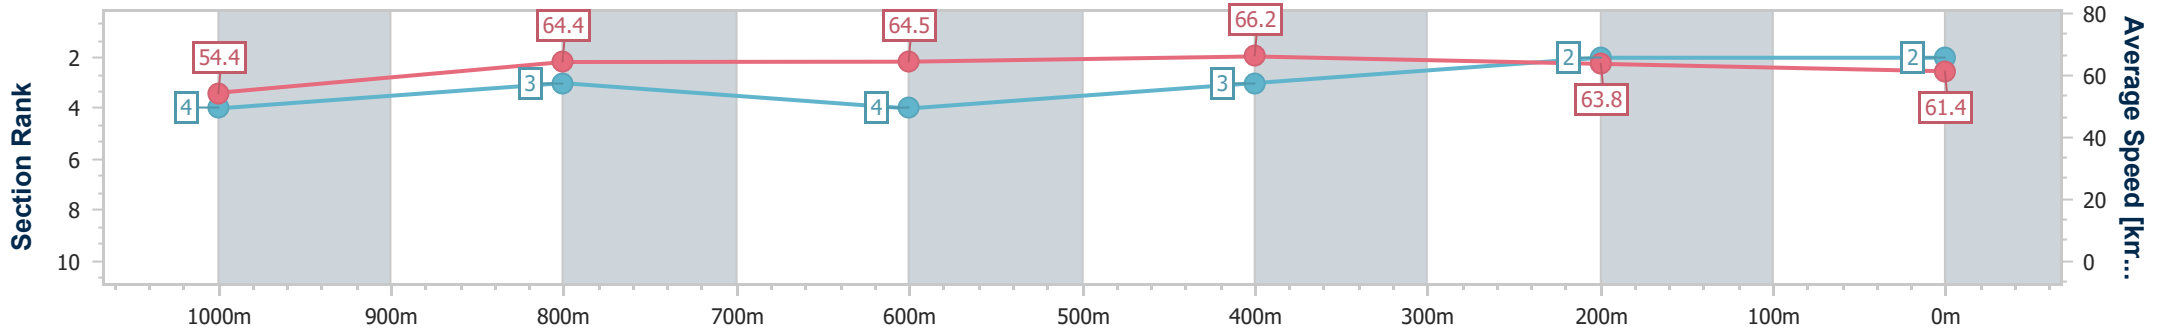

Horse/Jockey Name	Nic Me Some
Final Rank	2
Fastest Section Time (Section)	0:10.87 (600m)
Top Speed [km/h] (Section)	67.1 (600m)
Race State	Finished

Rockhampton QLD Professional
Race 6: GET YOUR YEARLING SALE WEEKEND RACE
TICKETS BENCHMARK 55 Handicap - 1200m

16 March 2024 - 16:17

Track Rating: Soft 5, Weather: Showers, Rail Position: +6m

Section	Overall	1000m	800m	600m	400m	200m
Section Times	1:09.93 [2] (0:13.24)	0:56.69 [4] (0:11.26)	0:45.43 [3] (0:11.53)	0:33.90 [4] (0:10.87)	0:23.03 [3] (0:11.30)	0:11.73 [2] (0:11.73)
Average Speed [km/h]	54.4	64.4	64.5	66.2	63.8	61.4
Top Speed [km/h]	66.2	66.3	66.7	67.1	66.3	63.1
Avg. Dist. to Rail [m]	1.5	1.0	4.1	2.6	3.4	4.7
Avg. Stride Freq. [Hz]	2.4	2.4	2.4	2.4	2.4	2.4
Avg. Stride Length [m]	7.1	7.5	7.4	7.6	7.5	7.3

- [ ] Ranking at each section and finish
- -.-.- No data available at this section
- NA No data available