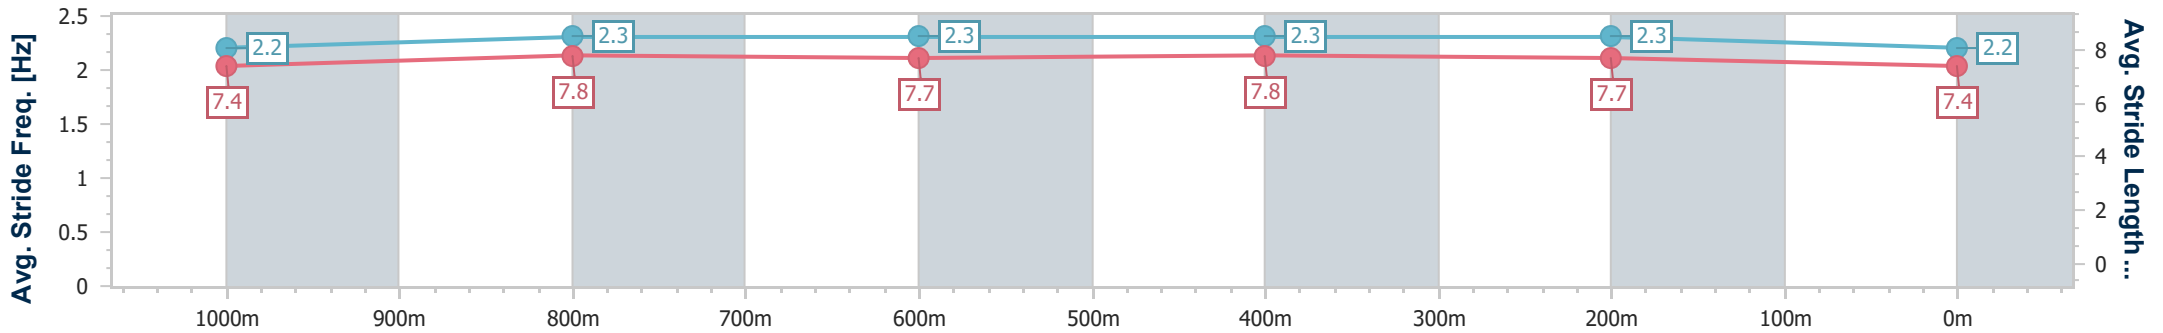

- [] Ranking at each section and finish
- .-.- No data available at this section
- NA No data available

Horse/Jockey Name	Moonscape
Final Rank	6
Fastest Section Time (Section)	0:10.89 (600m)
Top Speed [km/h] (Section)	67.1 (600m)
Race State	Finished

Rockhampton QLD Professional
 Race 6: GET YOUR YEARLING SALE WEEKEND RACE
 TICKETS BENCHMARK 55 Handicap - 1200m

16 March 2024 - 16:17

Track Rating: Soft 5, Weather: Showers, Rail Position: +6m

Section	Overall	1000m	800m	600m	400m	200m
Section Times	1:11.46 [6] (0:13.80)	0:57.66 [7] (0:11.30)	0:46.36 [7] (0:11.56)	0:34.80 [8] (0:10.89)	0:23.91 [8] (0:11.37)	0:12.54 [7] (0:12.54)
Average Speed [km/h]	52.2	63.9	63.6	66.3	63.3	57.5
Top Speed [km/h]	62.7	65.1	65.5	67.1	65.4	61.9
Avg. Dist. to Rail [m]	0.6	0.6	2.7	5.6	6.1	6.3
Avg. Stride Freq. [Hz]	2.2	2.3	2.3	2.3	2.3	2.2
Avg. Stride Length [m]	7.4	7.8	7.7	7.8	7.7	7.4