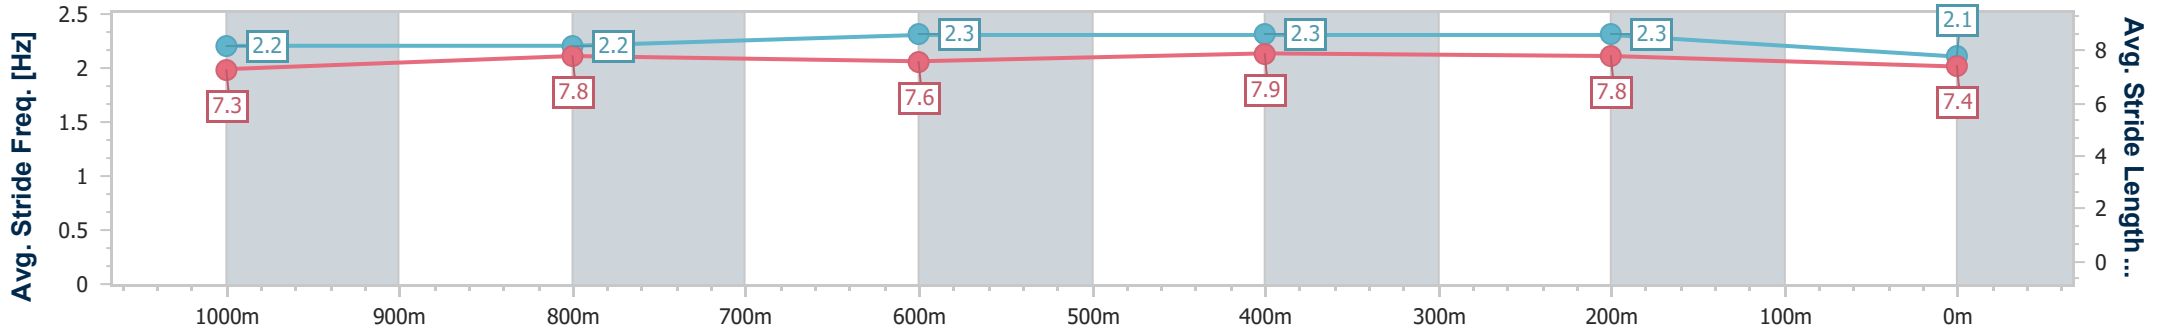

- [] Ranking at each section and finish
- .-.- No data available at this section
- NA No data available

Horse/Jockey Name	Blue Jacket
Final Rank	5
Fastest Section Time (Section)	0:10.77 (600m)
Top Speed [km/h] (Section)	68.4 (600m)
Race State	Finished

Rockhampton QLD Professional
 Race 6: GET YOUR YEARLING SALE WEEKEND RACE
 TICKETS BENCHMARK 55 Handicap - 1200m

16 March 2024 - 16:17

Track Rating: Soft 5, Weather: Showers, Rail Position: +6m

Section	Overall	1000m	800m	600m	400m	200m
Section Times	1:11.06 [5] (0:13.84)	0:57.22 [8] (0:11.31)	0:45.91 [8] (0:11.42)	0:34.49 [7] (0:10.77)	0:23.72 [6] (0:11.22)	0:12.50 [6] (0:12.50)
Average Speed [km/h]	52.0	62.8	63.3	67.0	64.0	57.7
Top Speed [km/h]	62.6	63.9	64.9	68.4	66.9	61.2
Avg. Dist. to Rail [m]	2.7	2.0	1.1	2.2	4.0	5.8
Avg. Stride Freq. [Hz]	2.2	2.2	2.3	2.3	2.3	2.1
Avg. Stride Length [m]	7.3	7.8	7.6	7.9	7.8	7.4

- [] Ranking at each section and finish
- .-.- No data available at this section
- NA No data available

Horse/Jockey Name	Moonscape
Final Rank	6
Fastest Section Time (Section)	0:10.89 (600m)
Top Speed [km/h] (Section)	67.1 (600m)
Race State	Finished