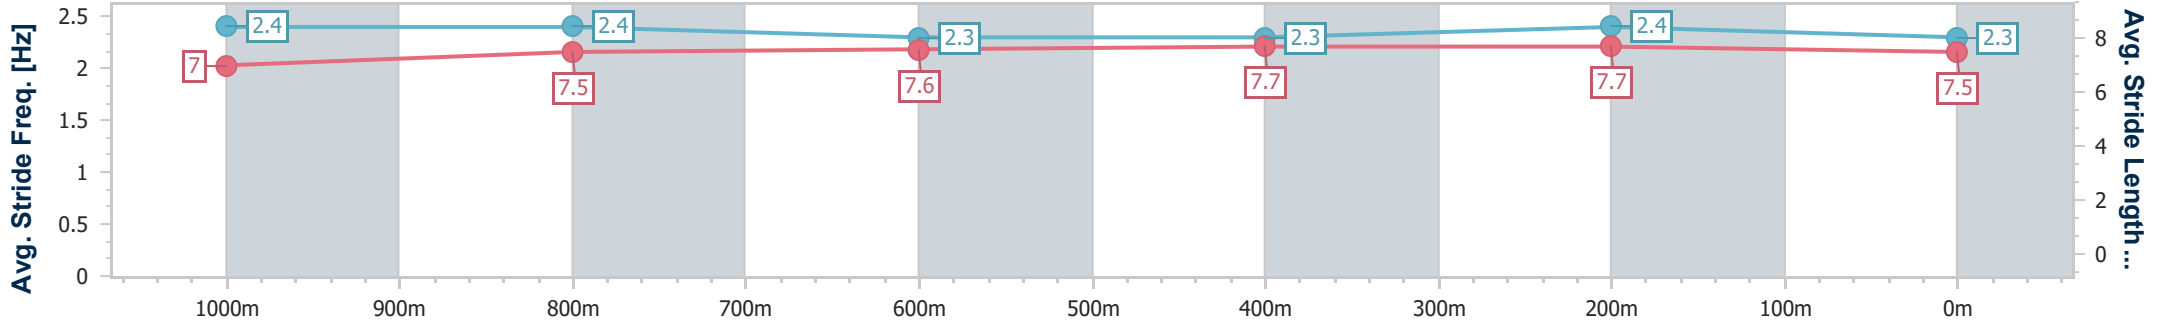

16 March 2024 - 16:17

Track Rating: Soft 5, Weather: Showers, Rail Position: +6m

Section	Overall	1000m	800m	600m	400m	200m
Section Times	1:09.88 [1] (0:13.61)	0:56.27 [6] (0:11.22)	0:45.05 [6] (0:11.40)	0:33.65 [5] (0:10.98)	0:22.67 [5] (0:11.09)	0:11.58 [4] (0:11.58)
Average Speed [km/h]	52.9	63.6	64.1	65.7	64.9	62.2
Top Speed [km/h]	64.9	65.0	65.3	66.8	67.0	64.9
Avg. Dist. to Rail [m]	0.5	1.6	1.9	4.8	7.5	8.6
Avg. Stride Freq. [Hz]	2.4	2.4	2.3	2.3	2.4	2.3
Avg. Stride Length [m]	7.0	7.5	7.6	7.7	7.7	7.5