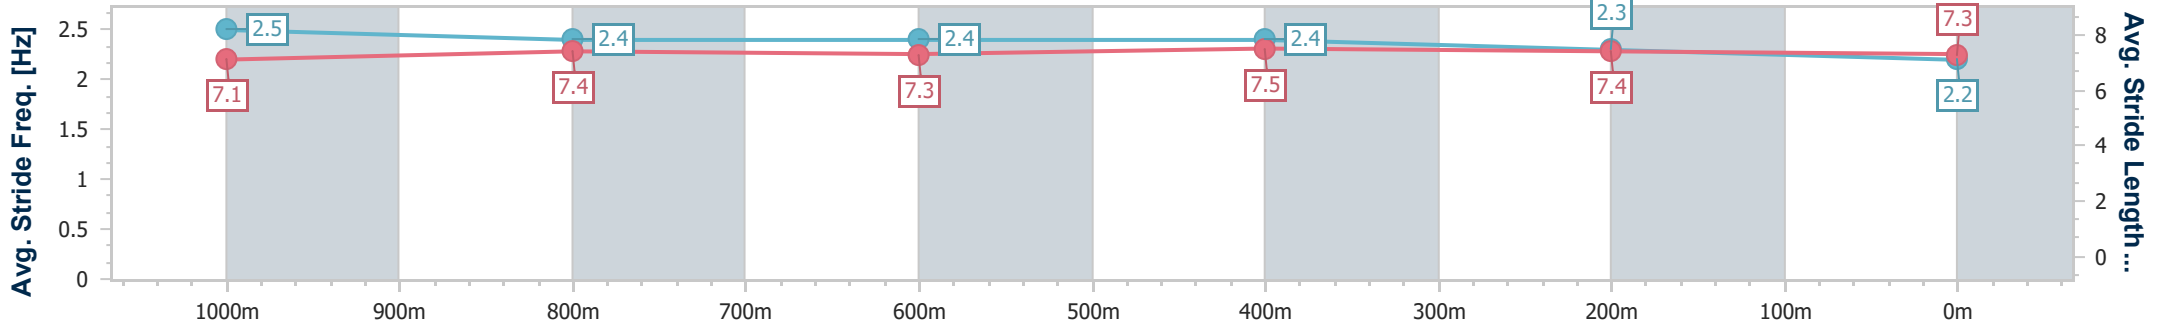

Horse/Jockey Name	Skylight Song
Final Rank	3
Fastest Section Time (Section)	0:11.02 (600m)
Top Speed [km/h] (Section)	66.7 (600m)
Race State	Finished

Rockhampton QLD Professional
Race 6: GET YOUR YEARLING SALE WEEKEND RACE
TICKETS BENCHMARK 55 Handicap - 1200m

16 March 2024 - 16:17

Track Rating: Soft 5, Weather: Showers, Rail Position: +6m

Section	Overall	1000m	800m	600m	400m	200m
Section Times	1:10.46 [3] (0:13.05)	0:57.41 [2] (0:11.16)	0:46.25 [1] (0:11.48)	0:34.77 [1] (0:11.02)	0:23.75 [1] (0:11.44)	0:12.31 [1] (0:12.31)
Average Speed [km/h]	55.2	63.7	63.0	65.5	62.9	58.5
Top Speed [km/h]	66.1	66.1	65.0	66.7	66.4	62.2
Avg. Dist. to Rail [m]	0.7	1.9	1.1	2.3	2.6	5.3
Avg. Stride Freq. [Hz]	2.5	2.4	2.4	2.4	2.3	2.2
Avg. Stride Length [m]	7.1	7.4	7.3	7.5	7.4	7.3

- [ ] Ranking at each section and finish
- -.-.- No data available at this section
- NA No data available