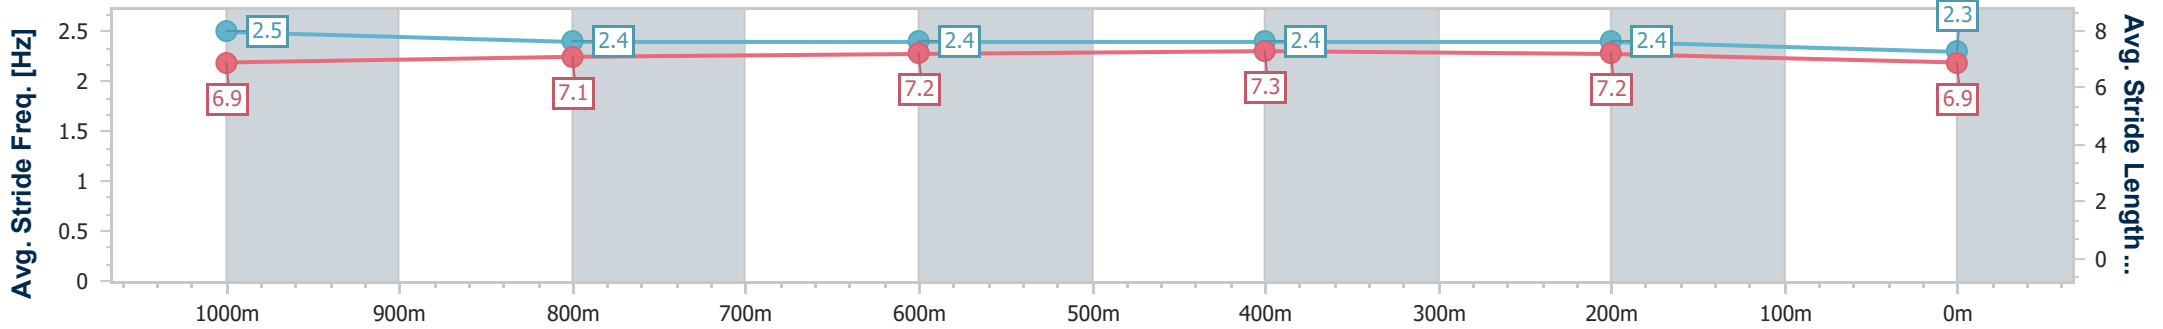

- [] Ranking at each section and finish
- .-.- No data available at this section
- NA No data available

Horse/Jockey Name	Ruffin' It
Final Rank	7
Fastest Section Time (Section)	0:11.17 (600m)
Top Speed [km/h] (Section)	65.1 (600m)
Race State	Finished

Rockhampton QLD Professional
 Race 6: GET YOUR YEARLING SALE WEEKEND RACE
 TICKETS BENCHMARK 55 Handicap - 1200m

16 March 2024 - 16:17

Track Rating: Soft 5, Weather: Showers, Rail Position: +6m

Section	Overall	1000m	800m	600m	400m	200m
Section Times	1:11.65 [7] (0:13.37)	0:58.28 [5] (0:11.37)	0:46.91 [5] (0:11.50)	0:35.41 [6] (0:11.17)	0:24.24 [7] (0:11.55)	0:12.69 [8] (0:12.69)
Average Speed [km/h]	53.9	63.5	63.8	64.6	62.4	56.7
Top Speed [km/h]	64.1	64.5	64.2	65.1	64.3	59.8
Avg. Dist. to Rail [m]	0.7	0.7	2.6	4.1	4.6	5.2
Avg. Stride Freq. [Hz]	2.5	2.4	2.4	2.4	2.4	2.3
Avg. Stride Length [m]	6.9	7.1	7.2	7.3	7.2	6.9