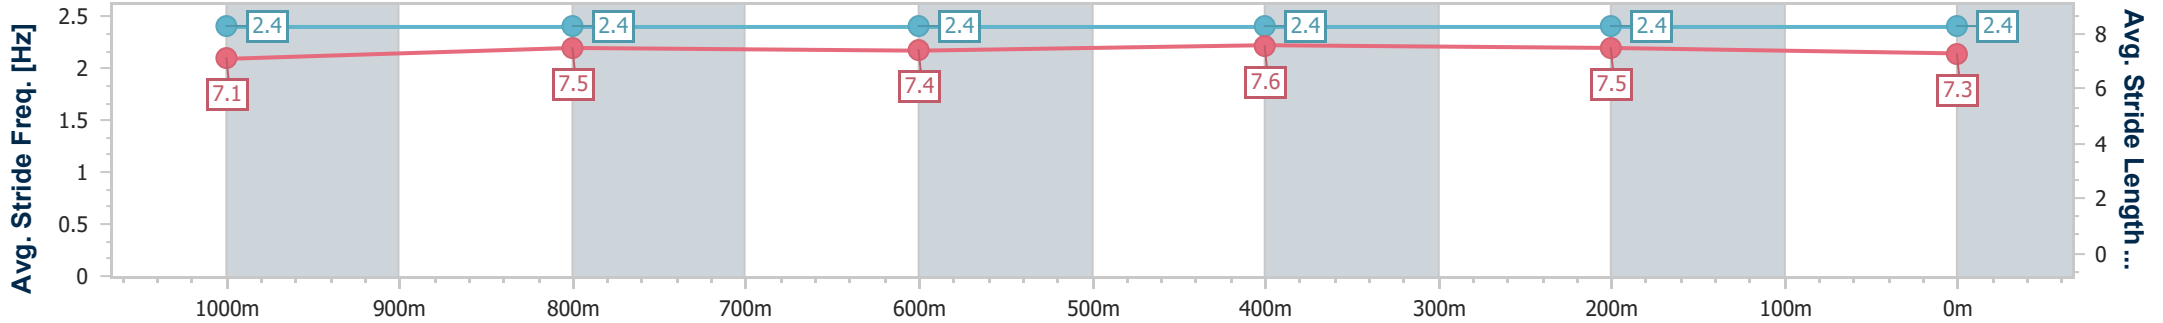

Horse/Jockey Name	Nic Me Some
Final Rank	2
Fastest Section Time (Section)	0:10.87 (600m)
Top Speed [km/h] (Section)	67.1 (600m)
Race State	Finished

Rockhampton QLD Professional
Race 6: GET YOUR YEARLING SALE WEEKEND RACE
TICKETS BENCHMARK 55 Handicap - 1200m

16 March 2024 - 16:17

Track Rating: Soft 5, Weather: Showers, Rail Position: +6m

Section	Overall	1000m	800m	600m	400m	200m
Section Times	1:09.93 [2] (0:13.24)	0:56.69 [4] (0:11.26)	0:45.43 [3] (0:11.53)	0:33.90 [4] (0:10.87)	0:23.03 [3] (0:11.30)	0:11.73 [2] (0:11.73)
Average Speed [km/h]	54.4	64.4	64.5	66.2	63.8	61.4
Top Speed [km/h]	66.2	66.3	66.7	67.1	66.3	63.1
Avg. Dist. to Rail [m]	1.5	1.0	4.1	2.6	3.4	4.7
Avg. Stride Freq. [Hz]	2.4	2.4	2.4	2.4	2.4	2.4
Avg. Stride Length [m]	7.1	7.5	7.4	7.6	7.5	7.3

- [ ] Ranking at each section and finish
- -.-.- No data available at this section
- NA No data available