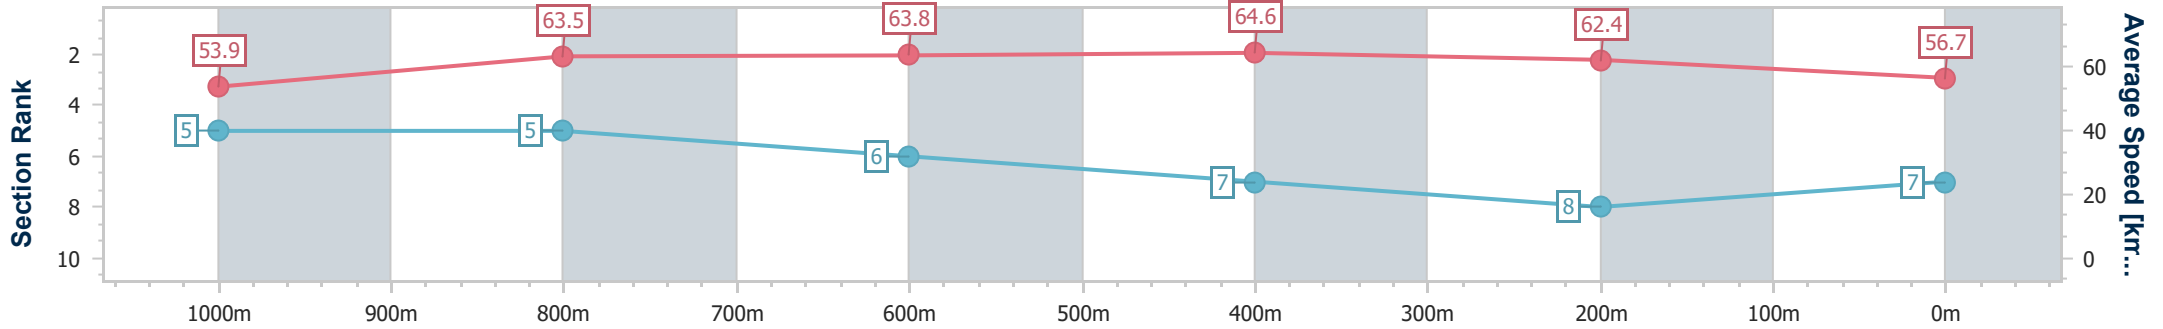

- [] Ranking at each section and finish
- .-.- No data available at this section
- NA No data available

Horse/Jockey Name	Ruffin' It
Final Rank	7
Fastest Section Time (Section)	0:11.17 (600m)
Top Speed [km/h] (Section)	65.1 (600m)
Race State	Finished

Rockhampton QLD Professional
 Race 6: GET YOUR YEARLING SALE WEEKEND RACE
 TICKETS BENCHMARK 55 Handicap - 1200m

16 March 2024 - 16:17

Track Rating: Soft 5, Weather: Showers, Rail Position: +6m

Section	Overall	1000m	800m	600m	400m	200m
Section Times	1:11.65 [7] (0:13.37)	0:58.28 [5] (0:11.37)	0:46.91 [5] (0:11.50)	0:35.41 [6] (0:11.17)	0:24.24 [7] (0:11.55)	0:12.69 [8] (0:12.69)
Average Speed [km/h]	53.9	63.5	63.8	64.6	62.4	56.7
Top Speed [km/h]	64.1	64.5	64.2	65.1	64.3	59.8
Avg. Dist. to Rail [m]	0.7	0.7	2.6	4.1	4.6	5.2
Avg. Stride Freq. [Hz]	2.5	2.4	2.4	2.4	2.4	2.3
Avg. Stride Length [m]	6.9	7.1	7.2	7.3	7.2	6.9