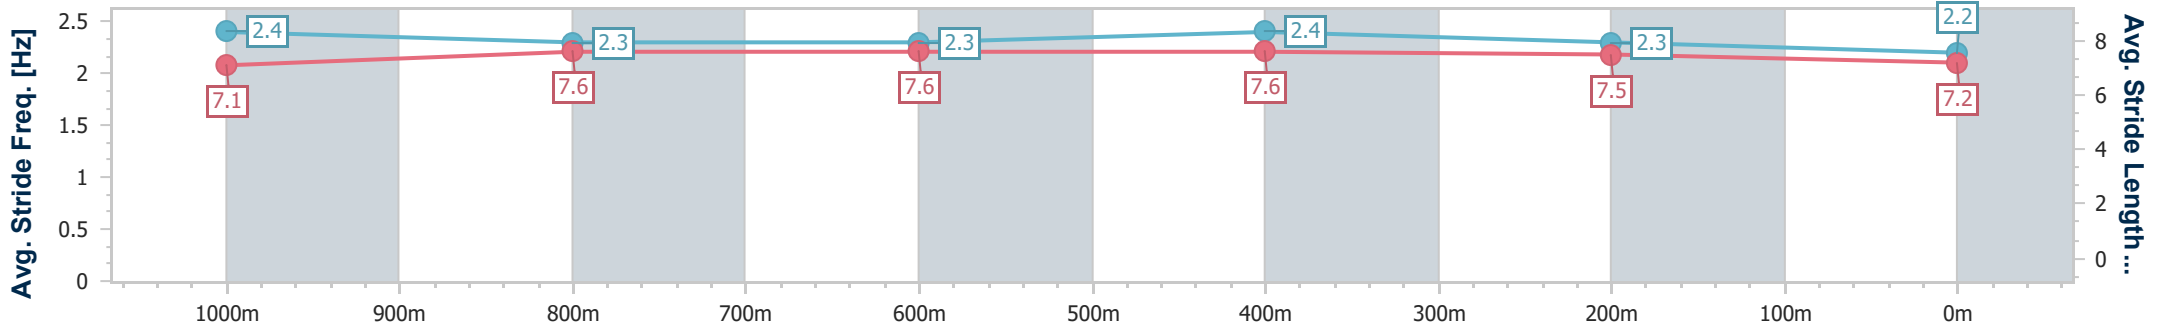

Horse/Jockey Name	Whakamiharo
Final Rank	4
Fastest Section Time (Section)	0:10.96 (600m)
Top Speed [km/h] (Section)	66.5 (600m)
Race State	Finished

Rockhampton QLD Professional
Race 6: GET YOUR YEARLING SALE WEEKEND RACE
TICKETS BENCHMARK 55 Handicap - 1200m

16 March 2024 - 16:17

Track Rating: Soft 5, Weather: Showers, Rail Position: +6m

Section	Overall	1000m	800m	600m	400m	200m
Section Times	1:10.78 [4] (0:13.22)	0:57.56 [3] (0:11.36)	0:46.20 [4] (0:11.43)	0:34.77 [3] (0:10.96)	0:23.81 [4] (0:11.39)	0:12.42 [5] (0:12.42)
Average Speed [km/h]	54.5	63.6	63.6	65.7	63.3	57.9
Top Speed [km/h]	65.3	65.3	65.1	66.5	65.9	61.3
Avg. Dist. to Rail [m]	2.8	0.6	1.1	4.5	5.7	5.2
Avg. Stride Freq. [Hz]	2.4	2.3	2.3	2.4	2.3	2.2
Avg. Stride Length [m]	7.1	7.6	7.6	7.6	7.5	7.2

- [ ] Ranking at each section and finish
- -.-.- No data available at this section
- NA No data available