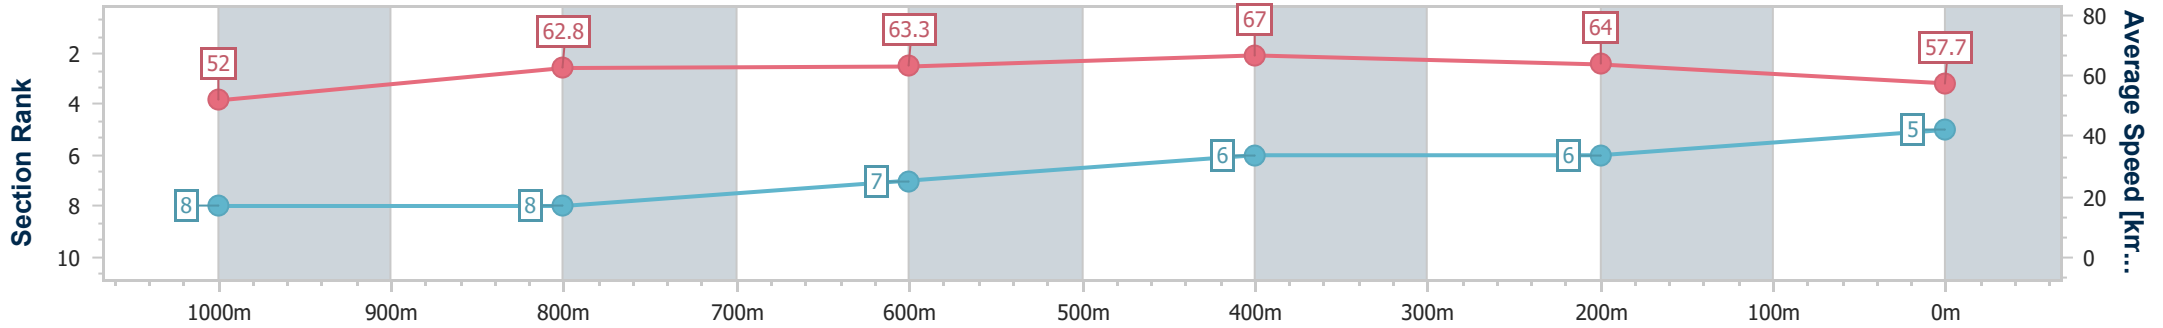

- [] Ranking at each section and finish
- .-.- No data available at this section
- NA No data available

Horse/Jockey Name	Blue Jacket
Final Rank	5
Fastest Section Time (Section)	0:10.77 (600m)
Top Speed [km/h] (Section)	68.4 (600m)
Race State	Finished

Rockhampton QLD Professional
 Race 6: GET YOUR YEARLING SALE WEEKEND RACE
 TICKETS BENCHMARK 55 Handicap - 1200m

16 March 2024 - 16:17

Track Rating: Soft 5, Weather: Showers, Rail Position: +6m

Section	Overall	1000m	800m	600m	400m	200m
Section Times	1:11.06 [5] (0:13.84)	0:57.22 [8] (0:11.31)	0:45.91 [8] (0:11.42)	0:34.49 [7] (0:10.77)	0:23.72 [6] (0:11.22)	0:12.50 [6] (0:12.50)
Average Speed [km/h]	52.0	62.8	63.3	67.0	64.0	57.7
Top Speed [km/h]	62.6	63.9	64.9	68.4	66.9	61.2
Avg. Dist. to Rail [m]	2.7	2.0	1.1	2.2	4.0	5.8
Avg. Stride Freq. [Hz]	2.2	2.2	2.3	2.3	2.3	2.1
Avg. Stride Length [m]	7.3	7.8	7.6	7.9	7.8	7.4