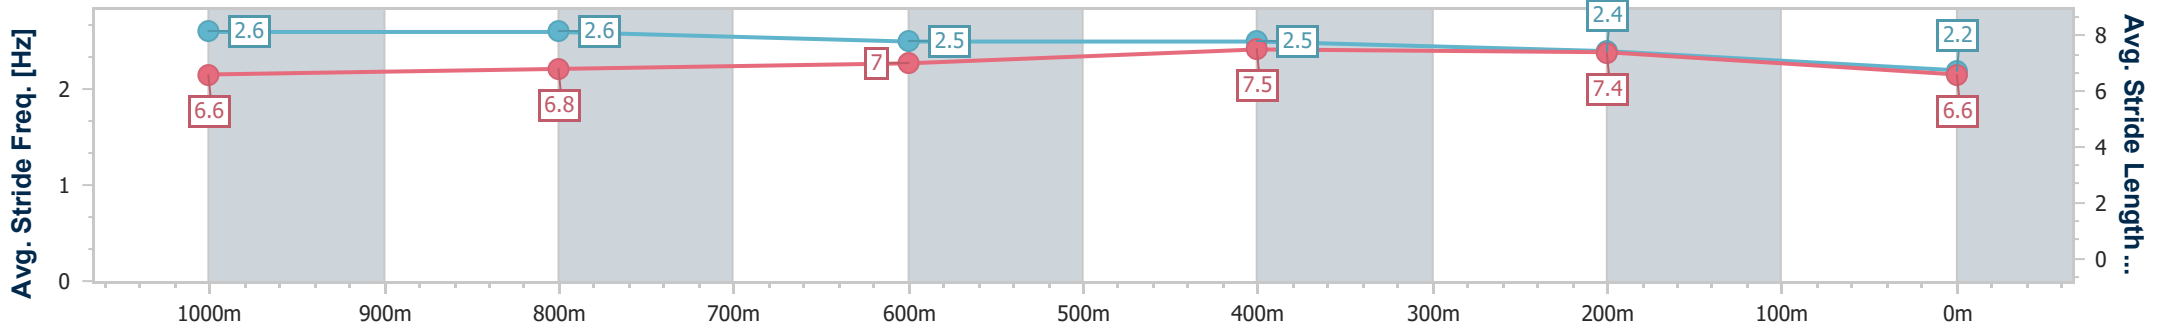

Rockhampton QLD Professional
 Race 6: GET YOUR YEARLING SALE WEEKEND RACE
 TICKETS BENCHMARK 55 Handicap - 1200m

16 March 2024 - 16:17

Track Rating: Soft 5, Weather: Showers, Rail Position: +6m

Section	Overall	1000m	800m	600m	400m	200m
Section Times	1:11.65 [7] (0:13.37)	0:58.28 [5] (0:11.37)	0:46.91 [5] (0:11.50)	0:35.41 [6] (0:11.17)	0:24.24 [7] (0:11.55)	0:12.69 [8] (0:12.69)
Average Speed [km/h]	53.9	63.5	63.8	64.6	62.4	56.7
Top Speed [km/h]	64.1	64.5	64.2	65.1	64.3	59.8
Avg. Dist. to Rail [m]	0.7	0.7	2.6	4.1	4.6	5.2
Avg. Stride Freq. [Hz]	2.5	2.4	2.4	2.4	2.4	2.3
Avg. Stride Length [m]	6.9	7.1	7.2	7.3	7.2	6.9

- [] Ranking at each section and finish
- .-.- No data available at this section
- NA No data available

Horse/Jockey Name	Fav's Flyer
Final Rank	8
Fastest Section Time (Section)	0:10.95 (600m)
Top Speed [km/h] (Section)	66.9 (Overall)
Race State	Finished

Rockhampton QLD Professional
 Race 6: GET YOUR YEARLING SALE WEEKEND RACE
 TICKETS BENCHMARK 55 Handicap - 1200m

16 March 2024 - 16:17

Track Rating: Soft 5, Weather: Showers, Rail Position: +6m

Section	Overall	1000m	800m	600m	400m	200m
Section Times	1:11.98 [8] (0:12.99)	0:58.99 [1] (0:11.37)	0:47.62 [2] (0:11.52)	0:36.10 [2] (0:10.95)	0:25.15 [2] (0:11.37)	0:13.78 [3] (0:13.78)
Average Speed [km/h]	55.5	64.1	64.5	66.0	63.3	52.3
Top Speed [km/h]	66.9	66.7	65.5	66.8	65.7	60.6
Avg. Dist. to Rail [m]	1.6	1.5	4.2	5.5	5.0	4.6
Avg. Stride Freq. [Hz]	2.6	2.6	2.5	2.5	2.4	2.2
Avg. Stride Length [m]	6.6	6.8	7.0	7.5	7.4	6.6

- [] Ranking at each section and finish
- .-.- No data available at this section
- NA No data available