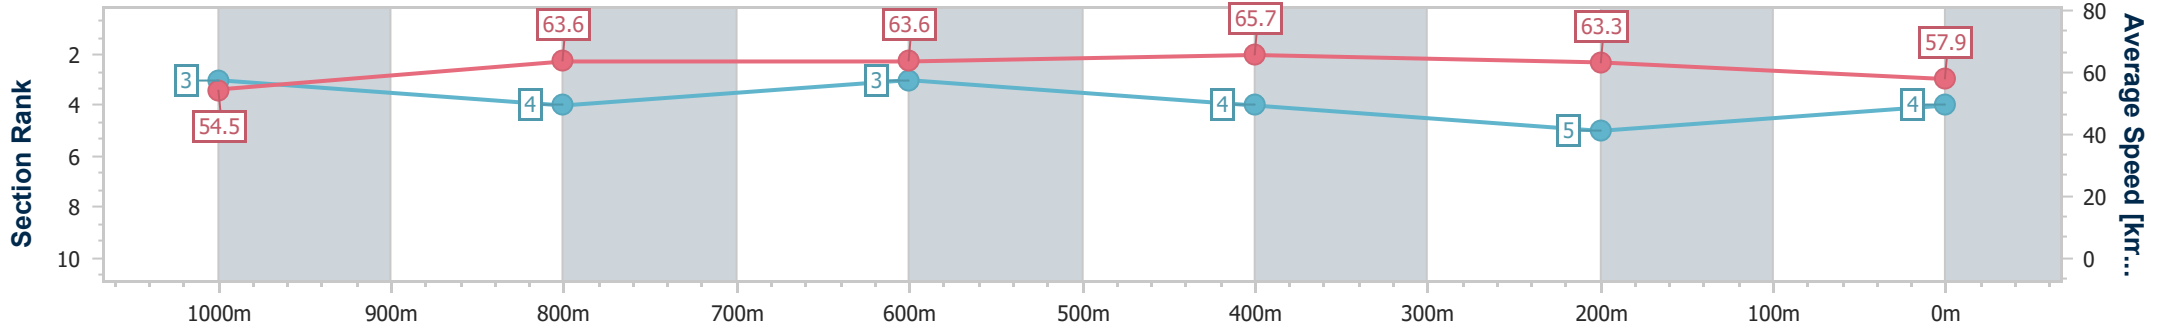

Horse/Jockey Name	Whakamiharo
Final Rank	4
Fastest Section Time (Section)	0:10.96 (600m)
Top Speed [km/h] (Section)	66.5 (600m)
Race State	Finished

Rockhampton QLD Professional
Race 6: GET YOUR YEARLING SALE WEEKEND RACE
TICKETS BENCHMARK 55 Handicap - 1200m

16 March 2024 - 16:17

Track Rating: Soft 5, Weather: Showers, Rail Position: +6m

Section	Overall	1000m	800m	600m	400m	200m
Section Times	1:10.78 [4] (0:13.22)	0:57.56 [3] (0:11.36)	0:46.20 [4] (0:11.43)	0:34.77 [3] (0:10.96)	0:23.81 [4] (0:11.39)	0:12.42 [5] (0:12.42)
Average Speed [km/h]	54.5	63.6	63.6	65.7	63.3	57.9
Top Speed [km/h]	65.3	65.3	65.1	66.5	65.9	61.3
Avg. Dist. to Rail [m]	2.8	0.6	1.1	4.5	5.7	5.2
Avg. Stride Freq. [Hz]	2.4	2.3	2.3	2.4	2.3	2.2
Avg. Stride Length [m]	7.1	7.6	7.6	7.6	7.5	7.2

- [ ] Ranking at each section and finish
- -.-.- No data available at this section
- NA No data available