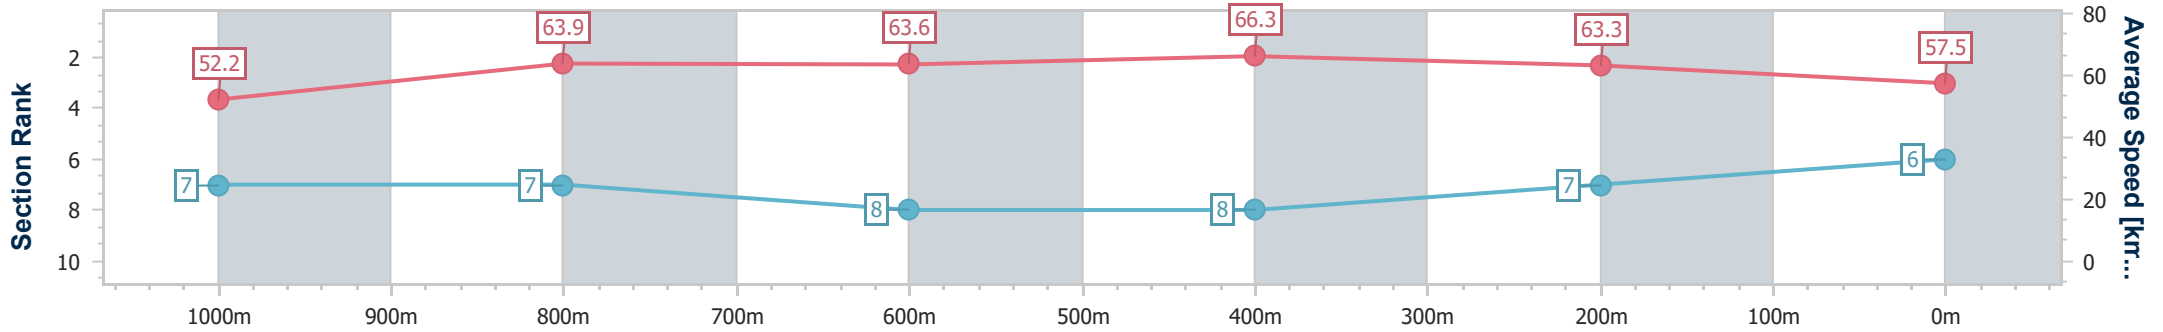

- [] Ranking at each section and finish
- .-.- No data available at this section
- NA No data available

Horse/Jockey Name	Moonscape
Final Rank	6
Fastest Section Time (Section)	0:10.89 (600m)
Top Speed [km/h] (Section)	67.1 (600m)
Race State	Finished

Rockhampton QLD Professional
 Race 6: GET YOUR YEARLING SALE WEEKEND RACE
 TICKETS BENCHMARK 55 Handicap - 1200m

16 March 2024 - 16:17

Track Rating: Soft 5, Weather: Showers, Rail Position: +6m

Section	Overall	1000m	800m	600m	400m	200m
Section Times	1:11.46 [6] (0:13.80)	0:57.66 [7] (0:11.30)	0:46.36 [7] (0:11.56)	0:34.80 [8] (0:10.89)	0:23.91 [8] (0:11.37)	0:12.54 [7] (0:12.54)
Average Speed [km/h]	52.2	63.9	63.6	66.3	63.3	57.5
Top Speed [km/h]	62.7	65.1	65.5	67.1	65.4	61.9
Avg. Dist. to Rail [m]	0.6	0.6	2.7	5.6	6.1	6.3
Avg. Stride Freq. [Hz]	2.2	2.3	2.3	2.3	2.3	2.2
Avg. Stride Length [m]	7.4	7.8	7.7	7.8	7.7	7.4