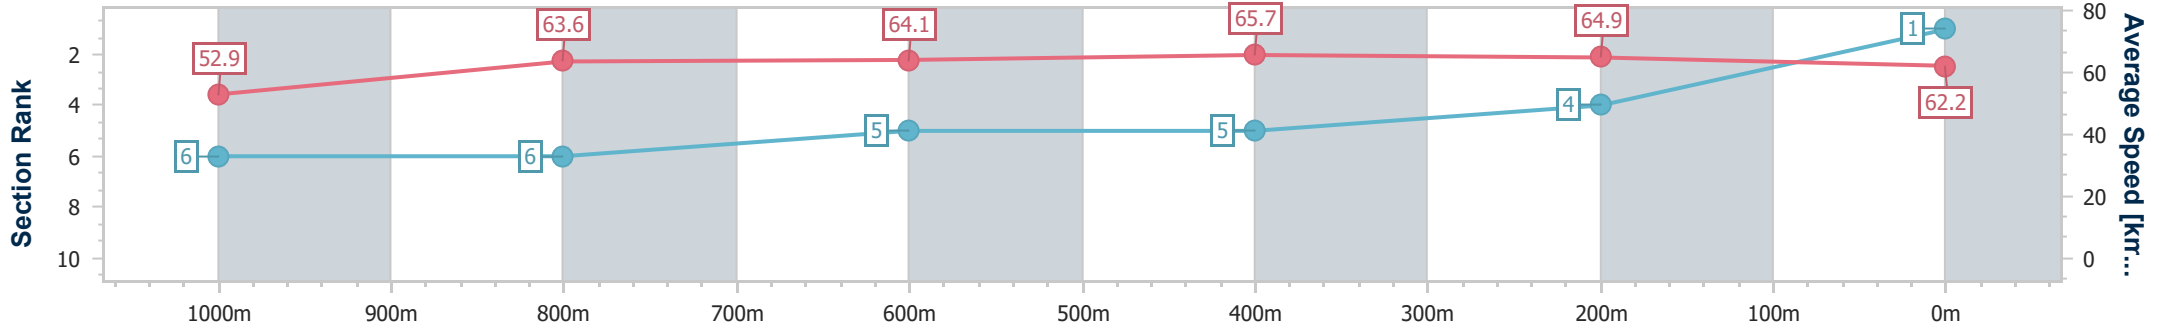

16 March 2024 - 16:17

Track Rating: Soft 5, Weather: Showers, Rail Position: +6m

Section	Overall	1000m	800m	600m	400m	200m
Section Times	1:09.88 [1] (0:13.61)	0:56.27 [6] (0:11.22)	0:45.05 [6] (0:11.40)	0:33.65 [5] (0:10.98)	0:22.67 [5] (0:11.09)	0:11.58 [4] (0:11.58)
Average Speed [km/h]	52.9	63.6	64.1	65.7	64.9	62.2
Top Speed [km/h]	64.9	65.0	65.3	66.8	67.0	64.9
Avg. Dist. to Rail [m]	0.5	1.6	1.9	4.8	7.5	8.6
Avg. Stride Freq. [Hz]	2.4	2.4	2.3	2.3	2.4	2.3
Avg. Stride Length [m]	7.0	7.5	7.6	7.7	7.7	7.5