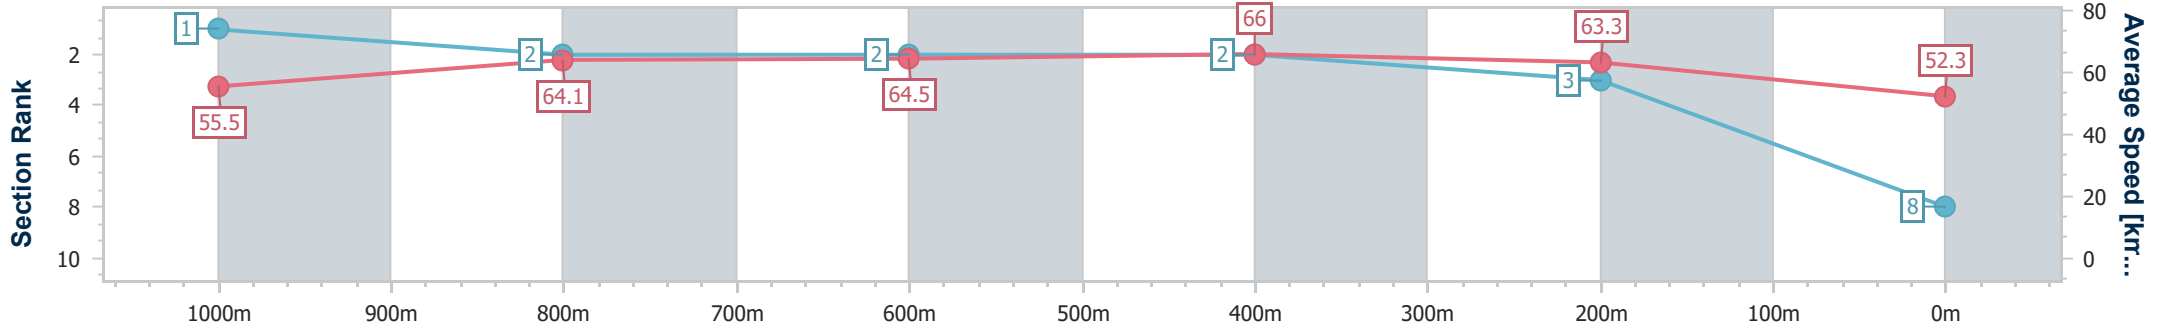

Rockhampton QLD Professional
 Race 6: GET YOUR YEARLING SALE WEEKEND RACE
 TICKETS BENCHMARK 55 Handicap - 1200m

16 March 2024 - 16:17

Track Rating: Soft 5, Weather: Showers, Rail Position: +6m

Section	Overall	1000m	800m	600m	400m	200m
Section Times	1:11.65 [7] (0:13.37)	0:58.28 [5] (0:11.37)	0:46.91 [5] (0:11.50)	0:35.41 [6] (0:11.17)	0:24.24 [7] (0:11.55)	0:12.69 [8] (0:12.69)
Average Speed [km/h]	53.9	63.5	63.8	64.6	62.4	56.7
Top Speed [km/h]	64.1	64.5	64.2	65.1	64.3	59.8
Avg. Dist. to Rail [m]	0.7	0.7	2.6	4.1	4.6	5.2
Avg. Stride Freq. [Hz]	2.5	2.4	2.4	2.4	2.4	2.3
Avg. Stride Length [m]	6.9	7.1	7.2	7.3	7.2	6.9

- [] Ranking at each section and finish
- .-.- No data available at this section
- NA No data available

Horse/Jockey Name	Fav's Flyer
Final Rank	8
Fastest Section Time (Section)	0:10.95 (600m)
Top Speed [km/h] (Section)	66.9 (Overall)
Race State	Finished

Rockhampton QLD Professional
 Race 6: GET YOUR YEARLING SALE WEEKEND RACE
 TICKETS BENCHMARK 55 Handicap - 1200m

16 March 2024 - 16:17

Track Rating: Soft 5, Weather: Showers, Rail Position: +6m

Section	Overall	1000m	800m	600m	400m	200m
Section Times	1:11.98 [8] (0:12.99)	0:58.99 [1] (0:11.37)	0:47.62 [2] (0:11.52)	0:36.10 [2] (0:10.95)	0:25.15 [2] (0:11.37)	0:13.78 [3] (0:13.78)
Average Speed [km/h]	55.5	64.1	64.5	66.0	63.3	52.3
Top Speed [km/h]	66.9	66.7	65.5	66.8	65.7	60.6
Avg. Dist. to Rail [m]	1.6	1.5	4.2	5.5	5.0	4.6
Avg. Stride Freq. [Hz]	2.6	2.6	2.5	2.5	2.4	2.2
Avg. Stride Length [m]	6.6	6.8	7.0	7.5	7.4	6.6