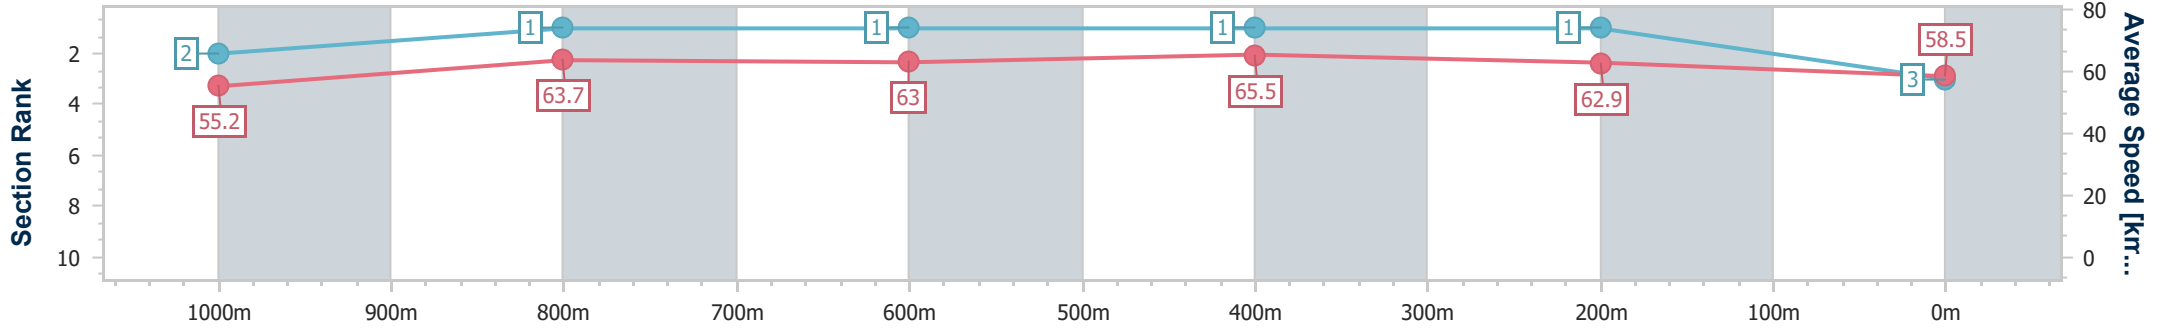

Horse/Jockey Name	Skylight Song
Final Rank	3
Fastest Section Time (Section)	0:11.02 (600m)
Top Speed [km/h] (Section)	66.7 (600m)
Race State	Finished

Rockhampton QLD Professional
Race 6: GET YOUR YEARLING SALE WEEKEND RACE
TICKETS BENCHMARK 55 Handicap - 1200m

16 March 2024 - 16:17

Track Rating: Soft 5, Weather: Showers, Rail Position: +6m

Section	Overall	1000m	800m	600m	400m	200m
Section Times	1:10.46 [3] (0:13.05)	0:57.41 [2] (0:11.16)	0:46.25 [1] (0:11.48)	0:34.77 [1] (0:11.02)	0:23.75 [1] (0:11.44)	0:12.31 [1] (0:12.31)
Average Speed [km/h]	55.2	63.7	63.0	65.5	62.9	58.5
Top Speed [km/h]	66.1	66.1	65.0	66.7	66.4	62.2
Avg. Dist. to Rail [m]	0.7	1.9	1.1	2.3	2.6	5.3
Avg. Stride Freq. [Hz]	2.5	2.4	2.4	2.4	2.3	2.2
Avg. Stride Length [m]	7.1	7.4	7.3	7.5	7.4	7.3

- [ ] Ranking at each section and finish
- -.-.- No data available at this section
- NA No data available