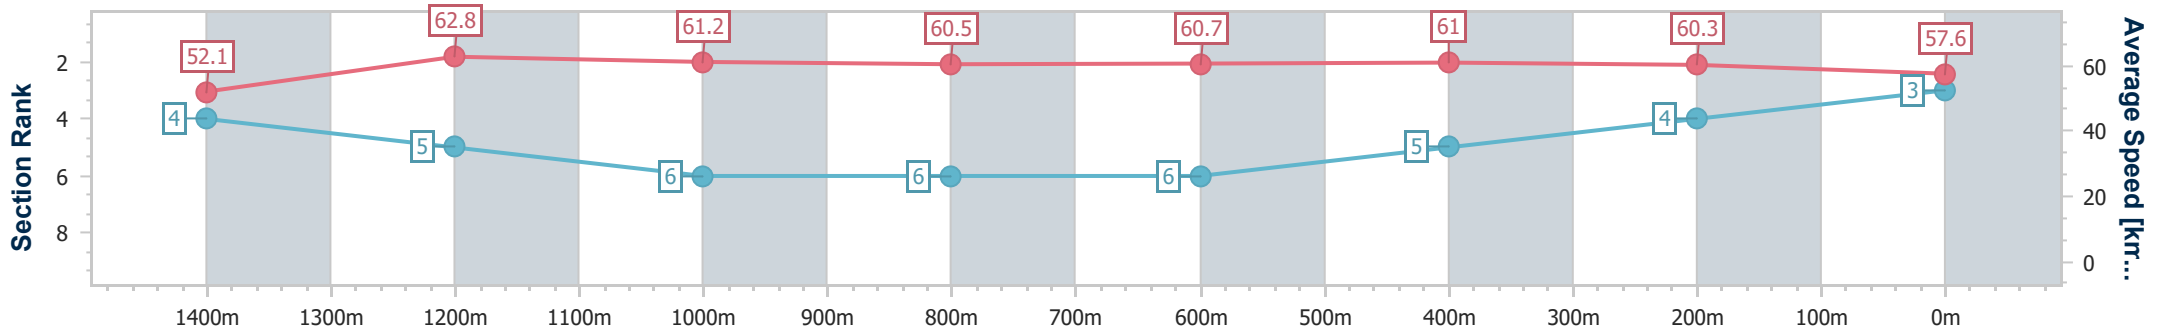

Sunshine Coast Poly Track QLD Professional

Race 2: JACK BRUCE RACING Class 1 Handicap - 1600m

31 March 2024 - 13:17

Track Rating: Synthetic, Weather: Overcast, Rail Position: True

Section	Overall	1400m	1200m	1000m	800m	600m	400m	200m
Section Times	1:37.63 [3] (0:13.91)	1:23.72 [4] (0:11.49)	1:12.23 [5] (0:11.84)	1:00.39 [6] (0:11.95)	0:48.44 [6] (0:12.03)	0:36.41 [6] (0:11.97)	0:24.44 [5] (0:11.95)	0:12.49 [4] (0:12.49)
Average Speed [km/h]	52.1	62.8	61.2	60.5	60.7	61.0	60.3	57.6
Top Speed [km/h]	63.0	63.5	62.6	61.7	61.1	61.9	61.1	59.1
Avg. Dist. to Rail [m]	4.2	1.3	2.6	3.2	2.1	2.5	4.6	5.6
Avg. Stride Freq. [Hz]	2.2	2.2	2.2	2.2	2.2	2.3	2.3	2.2
Avg. Stride Length [m]	6.7	7.8	7.6	7.7	7.6	7.4	7.4	7.2