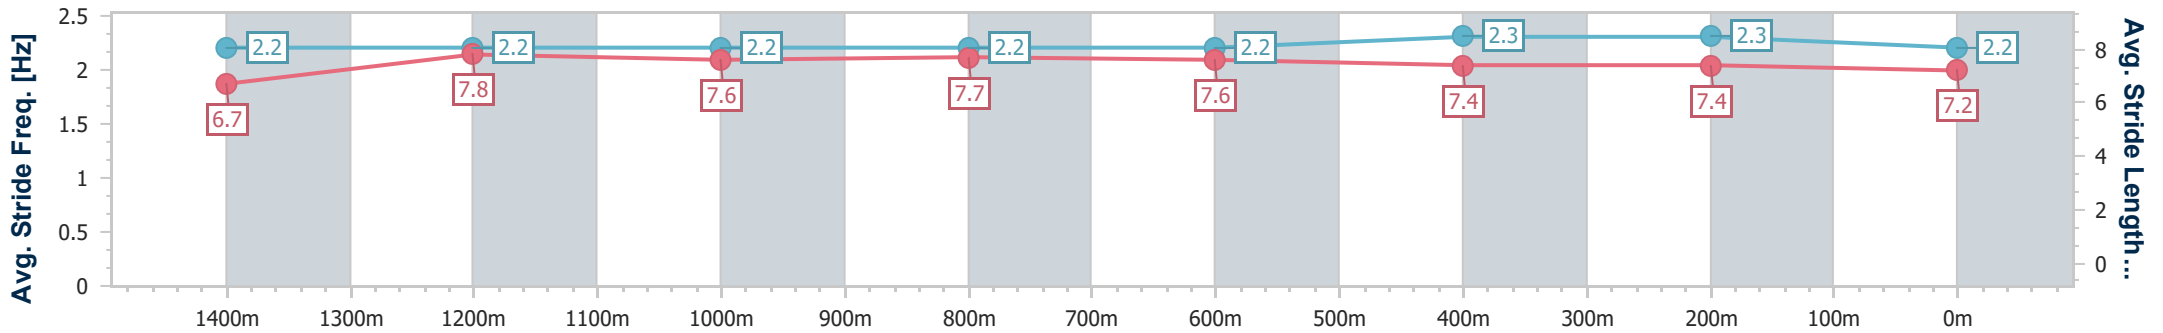

Sunshine Coast Poly Track QLD Professional

Race 2: JACK BRUCE RACING Class 1 Handicap - 1600m

31 March 2024 - 13:17

Track Rating: Synthetic, Weather: Overcast, Rail Position: True

Section	Overall	1400m	1200m	1000m	800m	600m	400m	200m
Section Times	1:37.63 [3] (0:13.91)	1:23.72 [4] (0:11.49)	1:12.23 [5] (0:11.84)	1:00.39 [6] (0:11.95)	0:48.44 [6] (0:12.03)	0:36.41 [6] (0:11.97)	0:24.44 [5] (0:11.95)	0:12.49 [4] (0:12.49)
Average Speed [km/h]	52.1	62.8	61.2	60.5	60.7	61.0	60.3	57.6
Top Speed [km/h]	63.0	63.5	62.6	61.7	61.1	61.9	61.1	59.1
Avg. Dist. to Rail [m]	4.2	1.3	2.6	3.2	2.1	2.5	4.6	5.6
Avg. Stride Freq. [Hz]	2.2	2.2	2.2	2.2	2.2	2.3	2.3	2.2
Avg. Stride Length [m]	6.7	7.8	7.6	7.7	7.6	7.4	7.4	7.2

- [ ] Ranking at each section and finish
- .-.- No data available at this section
- NA No data available

Horse/Jockey Name	Capiteel
Final Rank	4
Fastest Section Time (Section)	0:11.20 (1400m)
Top Speed [km/h] (Section)	65.8 (1400m)
Race State	Finished