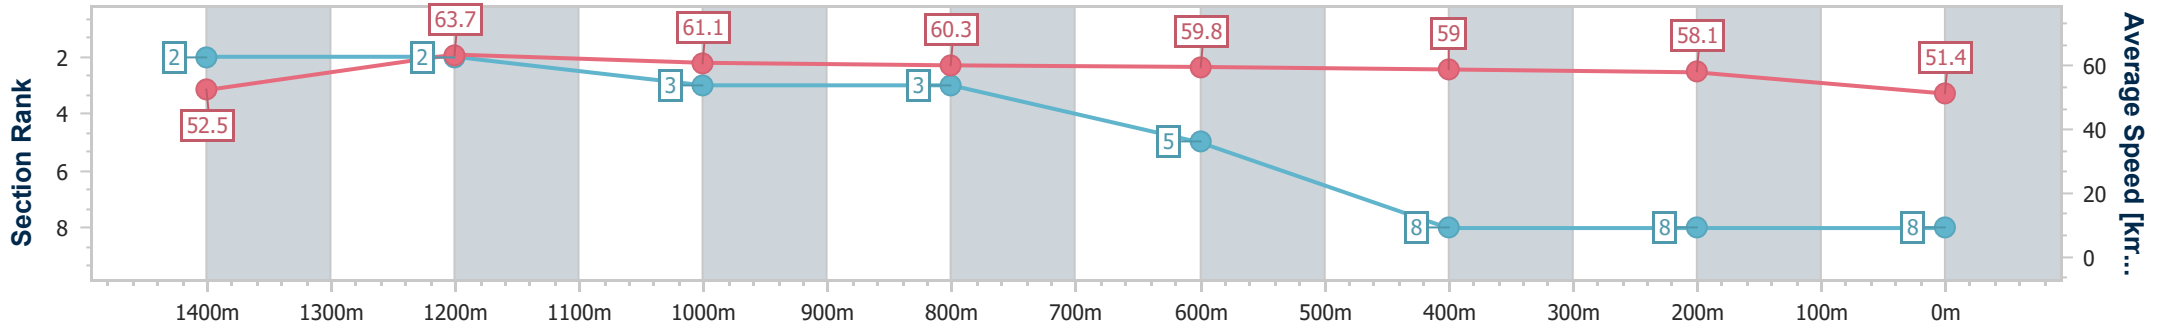

Horse/Jockey Name	Blue Swimmer
Final Rank	8
Fastest Section Time (Section)	0:11.35 (1400m)
Top Speed [km/h] (Section)	65.4 (Overall)
Race State	Finished

Sunshine Coast Poly Track QLD Professional
Race 2: JACK BRUCE RACING Class 1 Handicap - 1600m
31 March 2024 - 13:17
Track Rating: Synthetic, Weather: Overcast, Rail Position: True

Section	Overall	1400m	1200m	1000m	800m	600m	400m	200m
Section Times	1:39.92 [8] (0:13.72)	1:26.20 [2] (0:11.35)	1:14.85 [2] (0:11.88)	1:02.97 [3] (0:11.95)	0:51.02 [3] (0:12.32)	0:38.70 [5] (0:12.34)	0:26.36 [8] (0:12.45)	0:13.91 [8] (0:13.91)
Average Speed [km/h]	52.5	63.7	61.1	60.3	59.8	59.0	58.1	51.4
Top Speed [km/h]	65.4	64.8	63.5	61.3	60.9	60.5	59.1	57.0
Avg. Dist. to Rail [m]	1.9	2.3	2.9	3.1	2.9	2.1	4.0	3.1
Avg. Stride Freq. [Hz]	2.5	2.6	2.5	2.5	2.5	2.5	2.5	2.3
Avg. Stride Length [m]	5.8	6.9	6.8	6.8	6.8	6.5	6.5	6.2

- [ ] Ranking at each section and finish
- -.-.- No data available at this section
- NA No data available