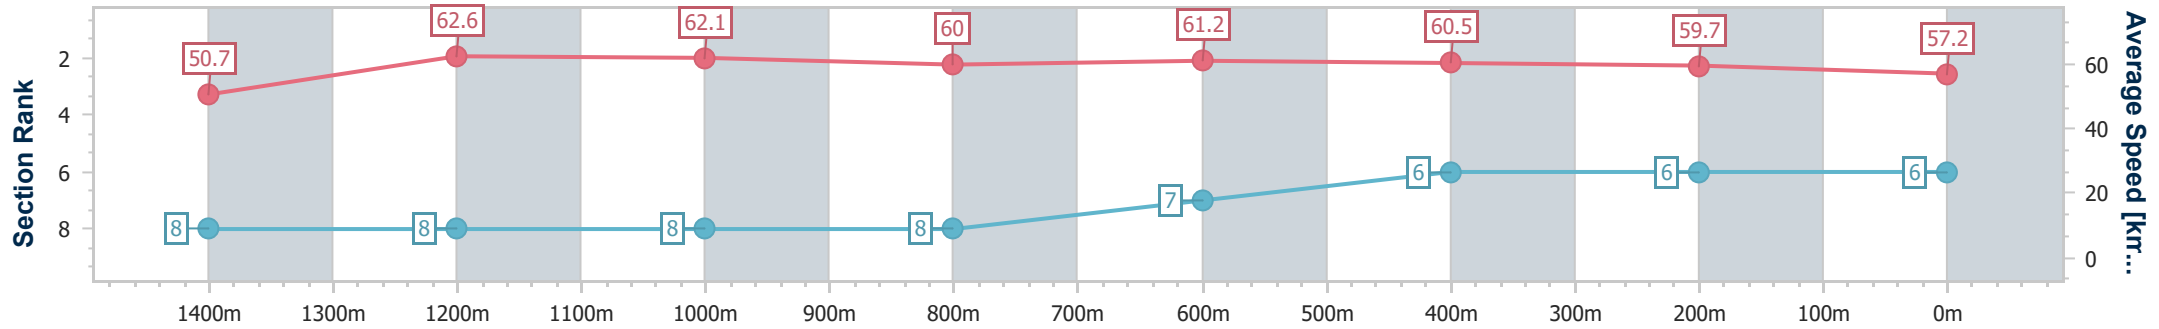

- [ ] Ranking at each section and finish
- .-.- No data available at this section
- NA No data available

Horse/Jockey Name	Lynched
Final Rank	6
Fastest Section Time (Section)	0:11.54 (1400m)
Top Speed [km/h] (Section)	64.1 (1400m)
Race State	Finished

Sunshine Coast Poly Track QLD Professional

Race 2: JACK BRUCE RACING Class 1 Handicap - 1600m

31 March 2024 - 13:17

Track Rating: Synthetic, Weather: Overcast, Rail Position: True

Section	Overall	1400m	1200m	1000m	800m	600m	400m	200m
Section Times	1:38.05 [6] (0:14.30)	1:23.75 [8] (0:11.54)	1:12.21 [8] (0:11.61)	1:00.60 [8] (0:12.02)	0:48.58 [8] (0:11.88)	0:36.70 [7] (0:12.08)	0:24.62 [6] (0:12.06)	0:12.56 [6] (0:12.56)
Average Speed [km/h]	50.7	62.6	62.1	60.0	61.2	60.5	59.7	57.2
Top Speed [km/h]	62.3	64.1	63.8	61.6	62.4	61.5	60.8	58.4
Avg. Dist. to Rail [m]	3.8	1.6	1.4	1.7	1.7	2.1	5.2	5.4
Avg. Stride Freq. [Hz]	2.2	2.2	2.2	2.1	2.2	2.2	2.2	2.2
Avg. Stride Length [m]	6.4	7.8	7.8	7.8	7.7	7.5	7.4	7.2

- [ ] Ranking at each section and finish
- .-.- No data available at this section
- NA No data available

Horse/Jockey Name	Street Fighter
Final Rank	7
Fastest Section Time (Section)	0:11.37 (1400m)
Top Speed [km/h] (Section)	67.0 (Overall)
Race State	Finished