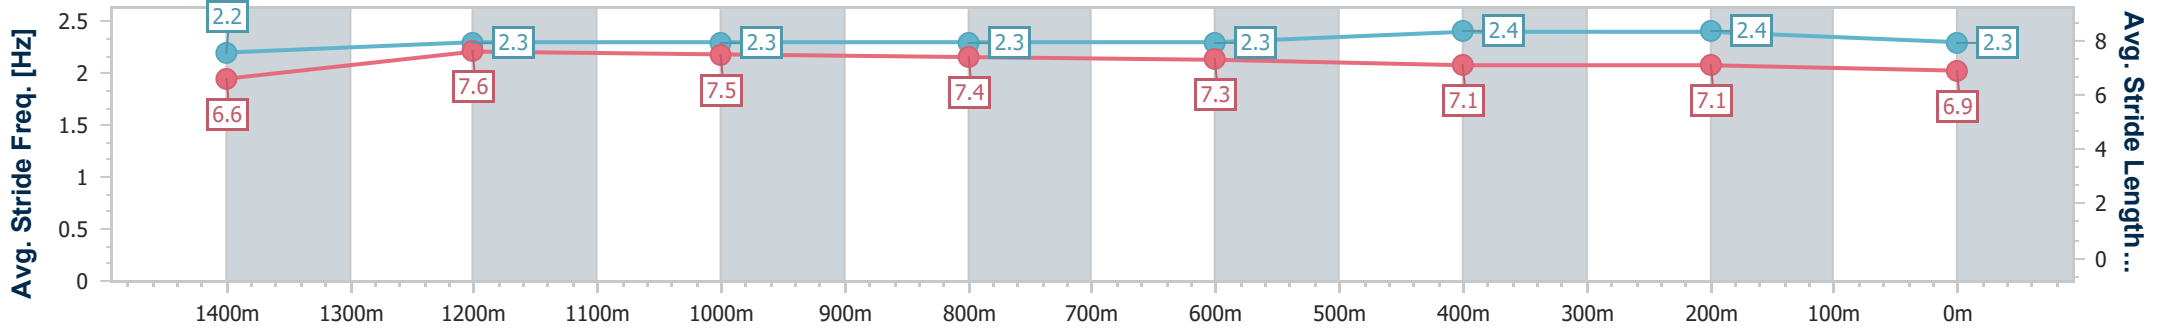

Sunshine Coast Poly Track QLD Professional

Race 2: JACK BRUCE RACING Class 1 Handicap - 1600m

31 March 2024 - 13:17

Track Rating: Synthetic, Weather: Overcast, Rail Position: True

Section	Overall	1400m	1200m	1000m	800m	600m	400m	200m
Section Times	1:37.23 [1] (0:14.06)	1:23.17 [6] (0:11.46)	1:11.71 [6] (0:11.64)	1:00.07 [5] (0:11.79)	0:48.28 [5] (0:12.01)	0:36.27 [3] (0:11.99)	0:24.28 [1] (0:11.85)	0:12.43 [1] (0:12.43)
Average Speed [km/h]	52.0	63.3	62.6	61.3	61.0	60.7	60.8	57.7
Top Speed [km/h]	64.0	64.0	63.3	62.2	62.0	61.4	61.3	60.2
Avg. Dist. to Rail [m]	6.3	3.7	4.0	4.4	2.6	1.8	3.3	2.2
Avg. Stride Freq. [Hz]	2.2	2.3	2.3	2.3	2.3	2.4	2.4	2.3
Avg. Stride Length [m]	6.6	7.6	7.5	7.4	7.3	7.1	7.1	6.9