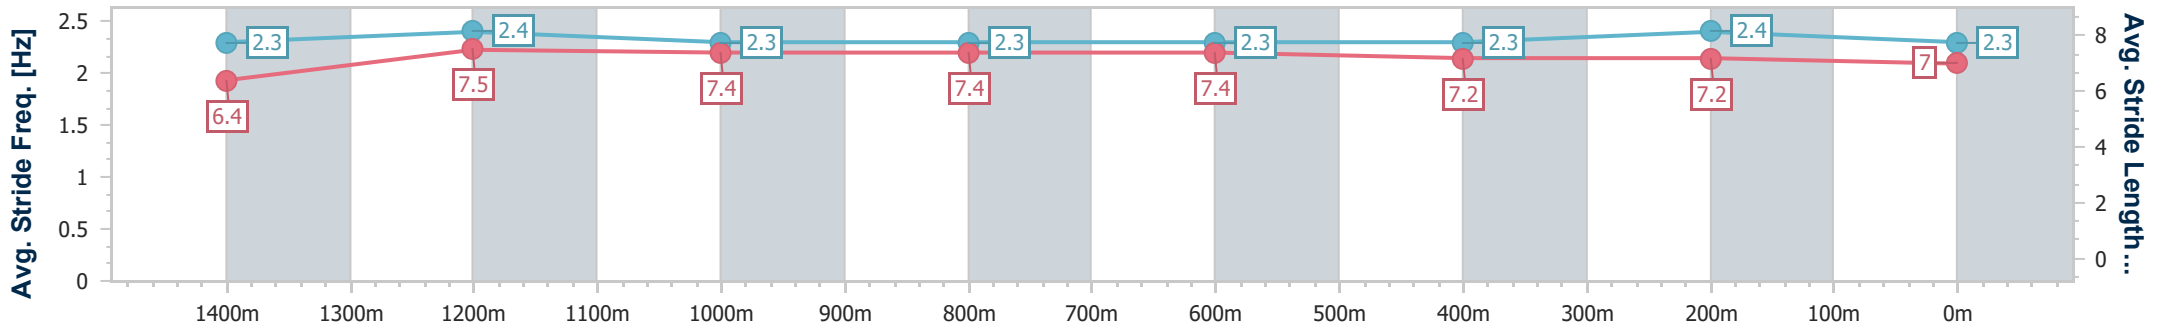

Horse/Jockey Name	Elle Magic
Final Rank	2
Fastest Section Time (Section)	0:11.40 (1400m)
Top Speed [km/h] (Section)	65.0 (1400m)
Race State	Finished

Sunshine Coast Poly Track QLD Professional
Race 2: JACK BRUCE RACING Class 1 Handicap - 1600m
31 March 2024 - 13:17
Track Rating: Synthetic, Weather: Overcast, Rail Position: True

Section	Overall	1400m	1200m	1000m	800m	600m	400m	200m
Section Times	1:37.39 [2] (0:13.80)	1:23.59 [3] (0:11.40)	1:12.19 [4] (0:11.85)	1:00.34 [4] (0:11.88)	0:48.46 [4] (0:12.10)	0:36.36 [4] (0:12.12)	0:24.24 [4] (0:11.86)	0:12.38 [2] (0:12.38)
Average Speed [km/h]	52.1	63.4	61.0	60.6	59.9	59.5	60.7	57.9
Top Speed [km/h]	63.4	65.0	62.7	61.2	60.8	60.1	61.7	60.2
Avg. Dist. to Rail [m]	1.7	0.7	2.0	2.2	1.2	0.2	0.4	0.6
Avg. Stride Freq. [Hz]	2.3	2.4	2.3	2.3	2.3	2.3	2.4	2.3
Avg. Stride Length [m]	6.4	7.5	7.4	7.4	7.4	7.2	7.2	7.0

- [ ] Ranking at each section and finish
- -.-.- No data available at this section
- NA No data available