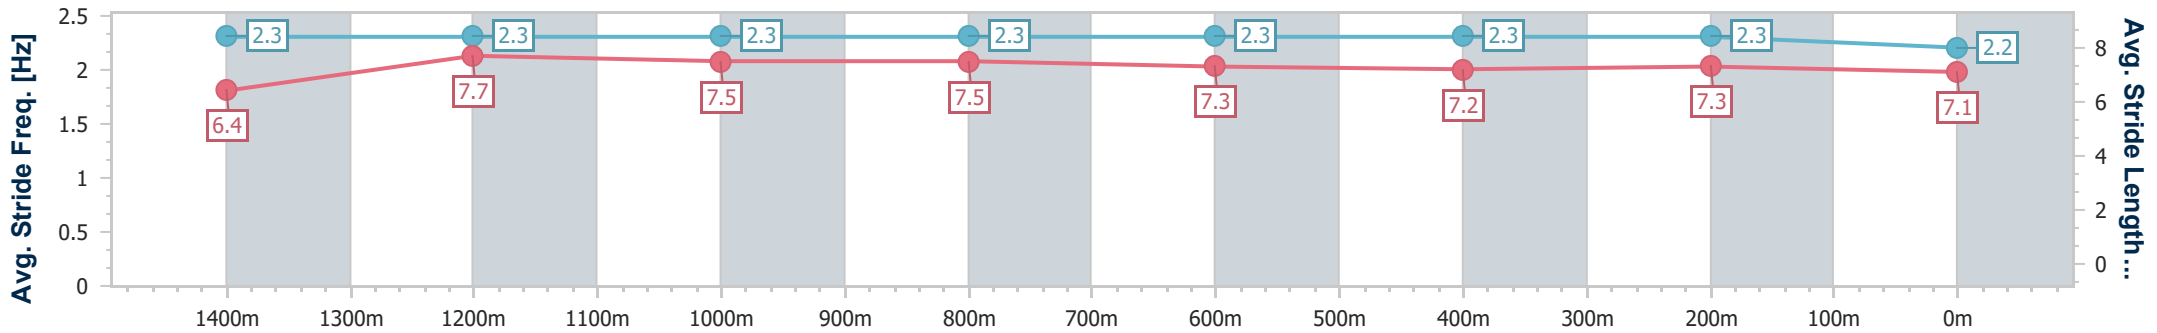

Sunshine Coast Poly Track QLD Professional

Race 2: JACK BRUCE RACING Class 1 Handicap - 1600m

31 March 2024 - 13:17

Track Rating: Synthetic, Weather: Overcast, Rail Position: True

Section	Overall	1400m	1200m	1000m	800m	600m	400m	200m
Section Times	1:37.74 [4] (0:13.92)	1:23.82 [5] (0:11.20)	1:12.62 [3] (0:11.61)	1:01.01 [2] (0:11.90)	0:49.11 [2] (0:12.26)	0:36.85 [2] (0:12.12)	0:24.73 [3] (0:12.09)	0:12.64 [3] (0:12.64)
Average Speed [km/h]	52.6	64.8	63.0	60.5	59.4	59.7	59.6	56.7
Top Speed [km/h]	64.6	65.8	64.9	61.4	60.1	60.6	60.7	58.8
Avg. Dist. to Rail [m]	7.3	4.0	3.8	2.7	1.5	1.2	3.2	3.4
Avg. Stride Freq. [Hz]	2.3	2.3	2.3	2.3	2.3	2.3	2.3	2.2
Avg. Stride Length [m]	6.4	7.7	7.5	7.5	7.3	7.2	7.3	7.1