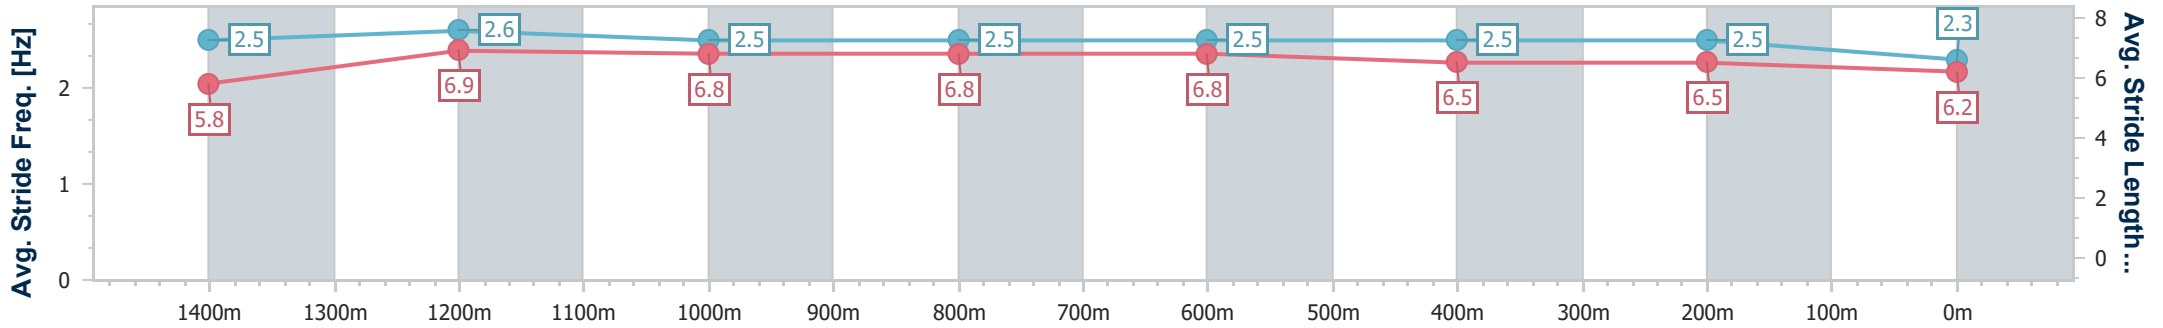

- [ ] Ranking at each section and finish
- .-.- No data available at this section
- NA No data available

Horse/Jockey Name	Blue Swimmer
Final Rank	8
Fastest Section Time (Section)	0:11.35 (1400m)
Top Speed [km/h] (Section)	65.4 (Overall)
Race State	Finished

Sunshine Coast Poly Track QLD Professional  
 Race 2: JACK BRUCE RACING Class 1 Handicap - 1600m  
 31 March 2024 - 13:17  
 Track Rating: Synthetic, Weather: Overcast, Rail Position: True

Section	Overall	1400m	1200m	1000m	800m	600m	400m	200m
Section Times	1:39.92 [8] (0:13.72)	1:26.20 [2] (0:11.35)	1:14.85 [2] (0:11.88)	1:02.97 [3] (0:11.95)	0:51.02 [3] (0:12.32)	0:38.70 [5] (0:12.34)	0:26.36 [8] (0:12.45)	0:13.91 [8] (0:13.91)
Average Speed [km/h]	52.5	63.7	61.1	60.3	59.8	59.0	58.1	51.4
Top Speed [km/h]	65.4	64.8	63.5	61.3	60.9	60.5	59.1	57.0
Avg. Dist. to Rail [m]	1.9	2.3	2.9	3.1	2.9	2.1	4.0	3.1
Avg. Stride Freq. [Hz]	2.5	2.6	2.5	2.5	2.5	2.5	2.5	2.3
Avg. Stride Length [m]	5.8	6.9	6.8	6.8	6.8	6.5	6.5	6.2

- [ ] Ranking at each section and finish
- .-.- No data available at this section
- NA No data available