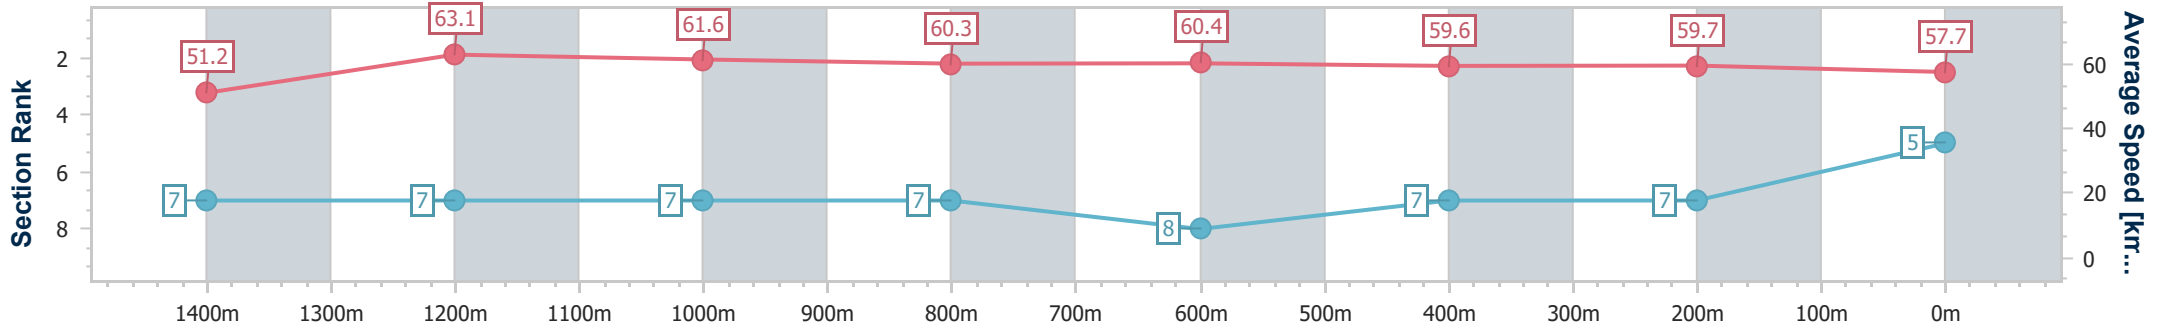

- [ ] Ranking at each section and finish
- .-.- No data available at this section
- NA No data available

Horse/Jockey Name	Lynched
Final Rank	6
Fastest Section Time (Section)	0:11.54 (1400m)
Top Speed [km/h] (Section)	64.1 (1400m)
Race State	Finished