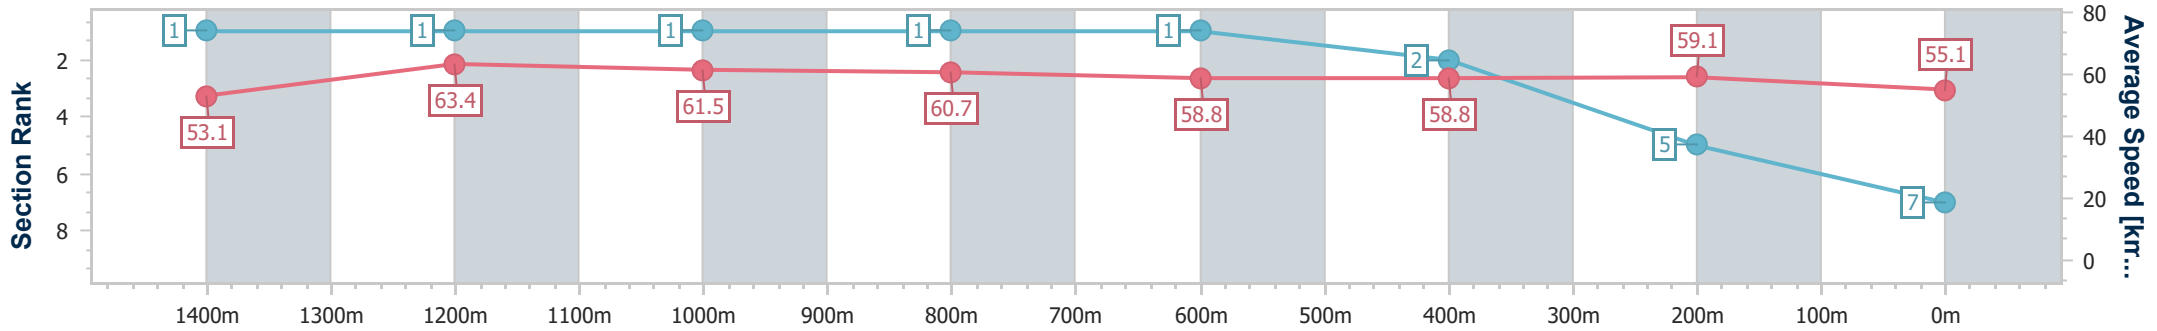

Sunshine Coast Poly Track QLD Professional

Race 2: JACK BRUCE RACING Class 1 Handicap - 1600m

31 March 2024 - 13:17

Track Rating: Synthetic, Weather: Overcast, Rail Position: True

Section	Overall	1400m	1200m	1000m	800m	600m	400m	200m
Section Times	1:38.21 [7] (0:13.58)	1:24.63 [1] (0:11.37)	1:13.26 [1] (0:11.67)	1:01.59 [1] (0:11.89)	0:49.70 [1] (0:12.26)	0:37.44 [1] (0:12.21)	0:25.23 [2] (0:12.19)	0:13.04 [5] (0:13.04)
Average Speed [km/h]	53.1	63.4	61.5	60.7	58.8	58.8	59.1	55.1
Top Speed [km/h]	67.0	65.2	62.6	62.0	59.6	59.8	60.6	57.4
Avg. Dist. to Rail [m]	3.4	0.4	0.5	1.6	0.8	0.6	1.0	1.8
Avg. Stride Freq. [Hz]	2.2	2.2	2.2	2.2	2.2	2.2	2.2	2.1
Avg. Stride Length [m]	6.6	7.8	7.7	7.4	7.4	7.3	7.3	7.1

- [ ] Ranking at each section and finish
- .-.- No data available at this section
- NA No data available

Horse/Jockey Name	Blue Swimmer
Final Rank	8
Fastest Section Time (Section)	0:11.35 (1400m)
Top Speed [km/h] (Section)	65.4 (Overall)
Race State	Finished