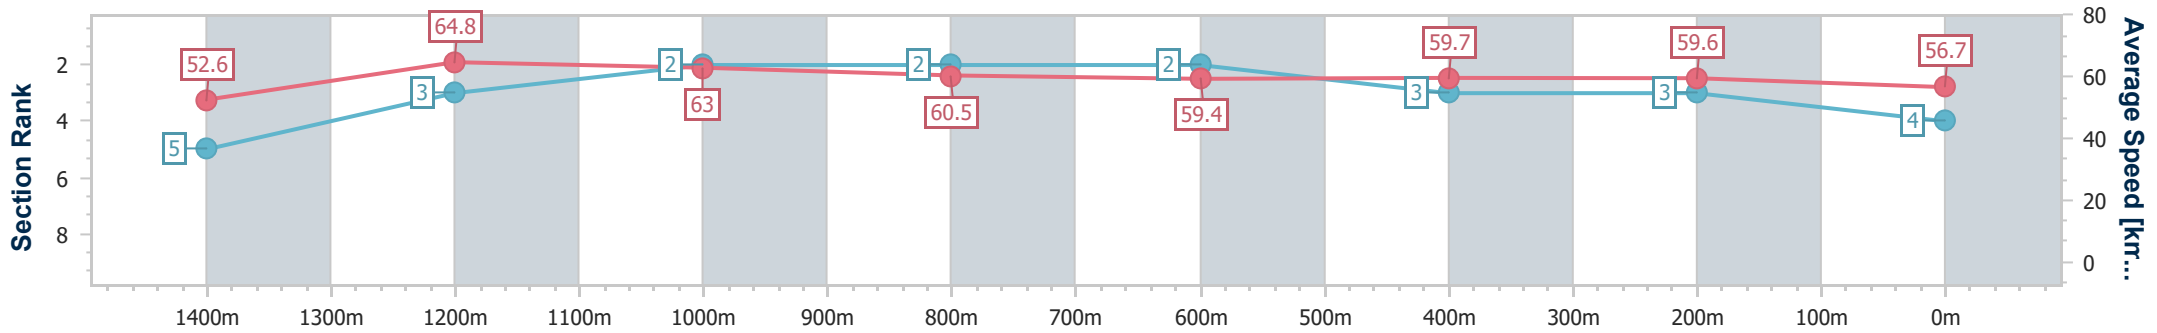

Sunshine Coast Poly Track QLD Professional

Race 2: JACK BRUCE RACING Class 1 Handicap - 1600m

31 March 2024 - 13:17

Track Rating: Synthetic, Weather: Overcast, Rail Position: True

Section	Overall	1400m	1200m	1000m	800m	600m	400m	200m
Section Times	1:37.74 [4] (0:13.92)	1:23.82 [5] (0:11.20)	1:12.62 [3] (0:11.61)	1:01.01 [2] (0:11.90)	0:49.11 [2] (0:12.26)	0:36.85 [2] (0:12.12)	0:24.73 [3] (0:12.09)	0:12.64 [3] (0:12.64)
Average Speed [km/h]	52.6	64.8	63.0	60.5	59.4	59.7	59.6	56.7
Top Speed [km/h]	64.6	65.8	64.9	61.4	60.1	60.6	60.7	58.8
Avg. Dist. to Rail [m]	7.3	4.0	3.8	2.7	1.5	1.2	3.2	3.4
Avg. Stride Freq. [Hz]	2.3	2.3	2.3	2.3	2.3	2.3	2.3	2.2
Avg. Stride Length [m]	6.4	7.7	7.5	7.5	7.3	7.2	7.3	7.1