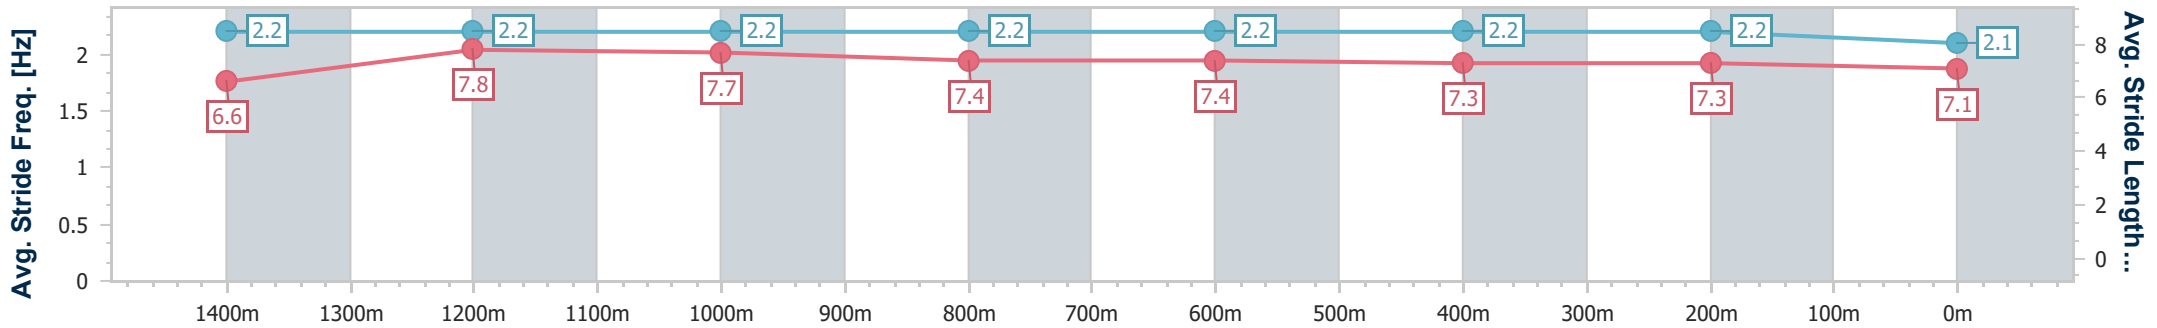

Sunshine Coast Poly Track QLD Professional

Race 2: JACK BRUCE RACING Class 1 Handicap - 1600m

31 March 2024 - 13:17

Track Rating: Synthetic, Weather: Overcast, Rail Position: True

Section	Overall	1400m	1200m	1000m	800m	600m	400m	200m
Section Times	1:38.21 [7] (0:13.58)	1:24.63 [1] (0:11.37)	1:13.26 [1] (0:11.67)	1:01.59 [1] (0:11.89)	0:49.70 [1] (0:12.26)	0:37.44 [1] (0:12.21)	0:25.23 [2] (0:12.19)	0:13.04 [5] (0:13.04)
Average Speed [km/h]	53.1	63.4	61.5	60.7	58.8	58.8	59.1	55.1
Top Speed [km/h]	67.0	65.2	62.6	62.0	59.6	59.8	60.6	57.4
Avg. Dist. to Rail [m]	3.4	0.4	0.5	1.6	0.8	0.6	1.0	1.8
Avg. Stride Freq. [Hz]	2.2	2.2	2.2	2.2	2.2	2.2	2.2	2.1
Avg. Stride Length [m]	6.6	7.8	7.7	7.4	7.4	7.3	7.3	7.1

- [ ] Ranking at each section and finish
- .-.- No data available at this section
- NA No data available

Horse/Jockey Name	Blue Swimmer
Final Rank	8
Fastest Section Time (Section)	0:11.35 (1400m)
Top Speed [km/h] (Section)	65.4 (Overall)
Race State	Finished