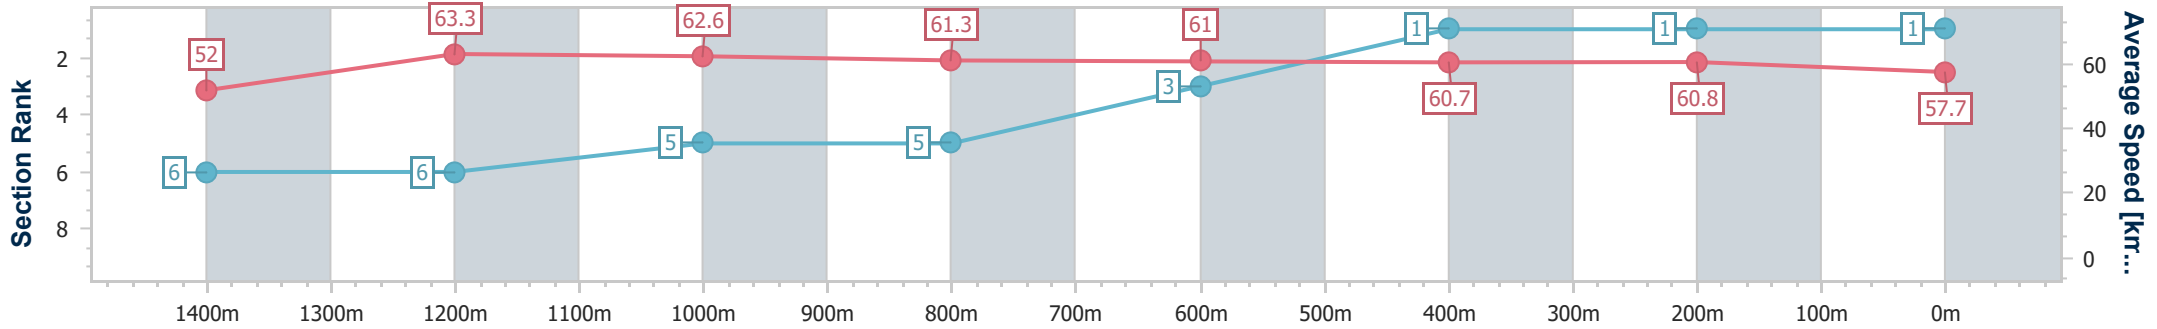

Sunshine Coast Poly Track QLD Professional

Race 2: JACK BRUCE RACING Class 1 Handicap - 1600m

31 March 2024 - 13:17

Track Rating: Synthetic, Weather: Overcast, Rail Position: True

Section	Overall	1400m	1200m	1000m	800m	600m	400m	200m
Section Times	1:37.23 [1] (0:14.06)	1:23.17 [6] (0:11.46)	1:11.71 [6] (0:11.64)	1:00.07 [5] (0:11.79)	0:48.28 [5] (0:12.01)	0:36.27 [3] (0:11.99)	0:24.28 [1] (0:11.85)	0:12.43 [1] (0:12.43)
Average Speed [km/h]	52.0	63.3	62.6	61.3	61.0	60.7	60.8	57.7
Top Speed [km/h]	64.0	64.0	63.3	62.2	62.0	61.4	61.3	60.2
Avg. Dist. to Rail [m]	6.3	3.7	4.0	4.4	2.6	1.8	3.3	2.2
Avg. Stride Freq. [Hz]	2.2	2.3	2.3	2.3	2.3	2.4	2.4	2.3
Avg. Stride Length [m]	6.6	7.6	7.5	7.4	7.3	7.1	7.1	6.9