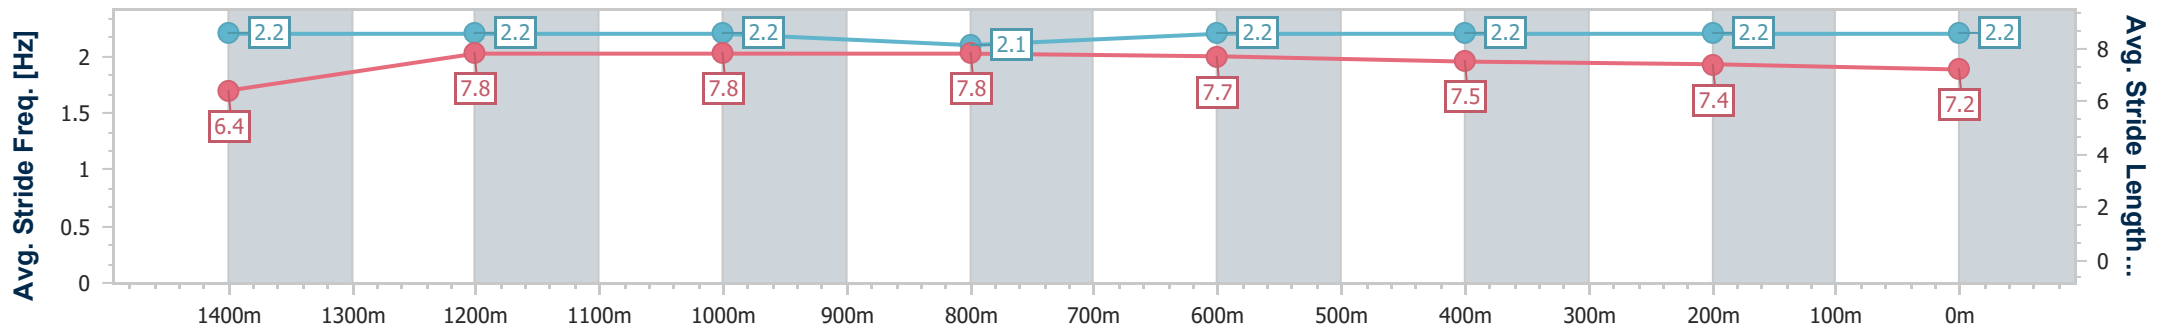

- [ ] Ranking at each section and finish
- .-.- No data available at this section
- NA No data available

Horse/Jockey Name	Lynched
Final Rank	6
Fastest Section Time (Section)	0:11.54 (1400m)
Top Speed [km/h] (Section)	64.1 (1400m)
Race State	Finished

Sunshine Coast Poly Track QLD Professional

Race 2: JACK BRUCE RACING Class 1 Handicap - 1600m

31 March 2024 - 13:17

Track Rating: Synthetic, Weather: Overcast, Rail Position: True

Section	Overall	1400m	1200m	1000m	800m	600m	400m	200m
Section Times	1:38.05 [6] (0:14.30)	1:23.75 [8] (0:11.54)	1:12.21 [8] (0:11.61)	1:00.60 [8] (0:12.02)	0:48.58 [8] (0:11.88)	0:36.70 [7] (0:12.08)	0:24.62 [6] (0:12.06)	0:12.56 [6] (0:12.56)
Average Speed [km/h]	50.7	62.6	62.1	60.0	61.2	60.5	59.7	57.2
Top Speed [km/h]	62.3	64.1	63.8	61.6	62.4	61.5	60.8	58.4
Avg. Dist. to Rail [m]	3.8	1.6	1.4	1.7	1.7	2.1	5.2	5.4
Avg. Stride Freq. [Hz]	2.2	2.2	2.2	2.1	2.2	2.2	2.2	2.2
Avg. Stride Length [m]	6.4	7.8	7.8	7.8	7.7	7.5	7.4	7.2