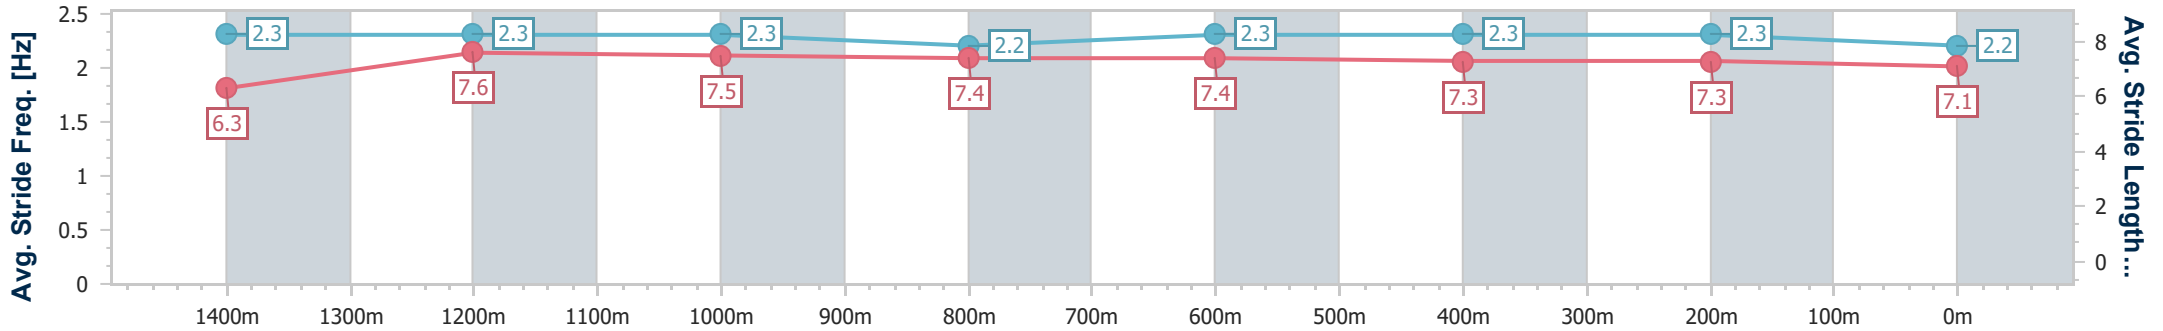

- [ ] Ranking at each section and finish
- .-.- No data available at this section
- NA No data available

Horse/Jockey Name	Cleary Adonis
Final Rank	5
Fastest Section Time (Section)	0:11.46 (1400m)
Top Speed [km/h] (Section)	64.5 (1400m)
Race State	Finished

- [ ] Ranking at each section and finish
- .-.- No data available at this section
- NA No data available

Horse/Jockey Name	Lynched
Final Rank	6
Fastest Section Time (Section)	0:11.54 (1400m)
Top Speed [km/h] (Section)	64.1 (1400m)
Race State	Finished