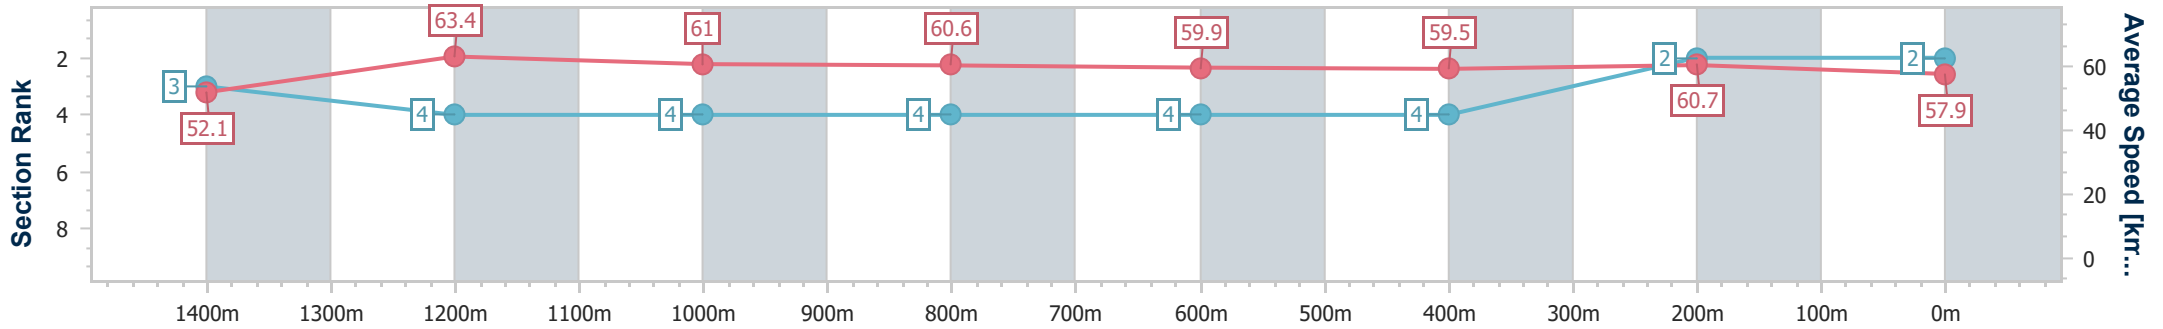

Horse/Jockey Name	Elle Magic
Final Rank	2
Fastest Section Time (Section)	0:11.40 (1400m)
Top Speed [km/h] (Section)	65.0 (1400m)
Race State	Finished

Sunshine Coast Poly Track QLD Professional
Race 2: JACK BRUCE RACING Class 1 Handicap - 1600m
31 March 2024 - 13:17
Track Rating: Synthetic, Weather: Overcast, Rail Position: True

Section	Overall	1400m	1200m	1000m	800m	600m	400m	200m
Section Times	1:37.39 [2] (0:13.80)	1:23.59 [3] (0:11.40)	1:12.19 [4] (0:11.85)	1:00.34 [4] (0:11.88)	0:48.46 [4] (0:12.10)	0:36.36 [4] (0:12.12)	0:24.24 [4] (0:11.86)	0:12.38 [2] (0:12.38)
Average Speed [km/h]	52.1	63.4	61.0	60.6	59.9	59.5	60.7	57.9
Top Speed [km/h]	63.4	65.0	62.7	61.2	60.8	60.1	61.7	60.2
Avg. Dist. to Rail [m]	1.7	0.7	2.0	2.2	1.2	0.2	0.4	0.6
Avg. Stride Freq. [Hz]	2.3	2.4	2.3	2.3	2.3	2.3	2.4	2.3
Avg. Stride Length [m]	6.4	7.5	7.4	7.4	7.4	7.2	7.2	7.0

- [ ] Ranking at each section and finish
- -.-.- No data available at this section
- NA No data available