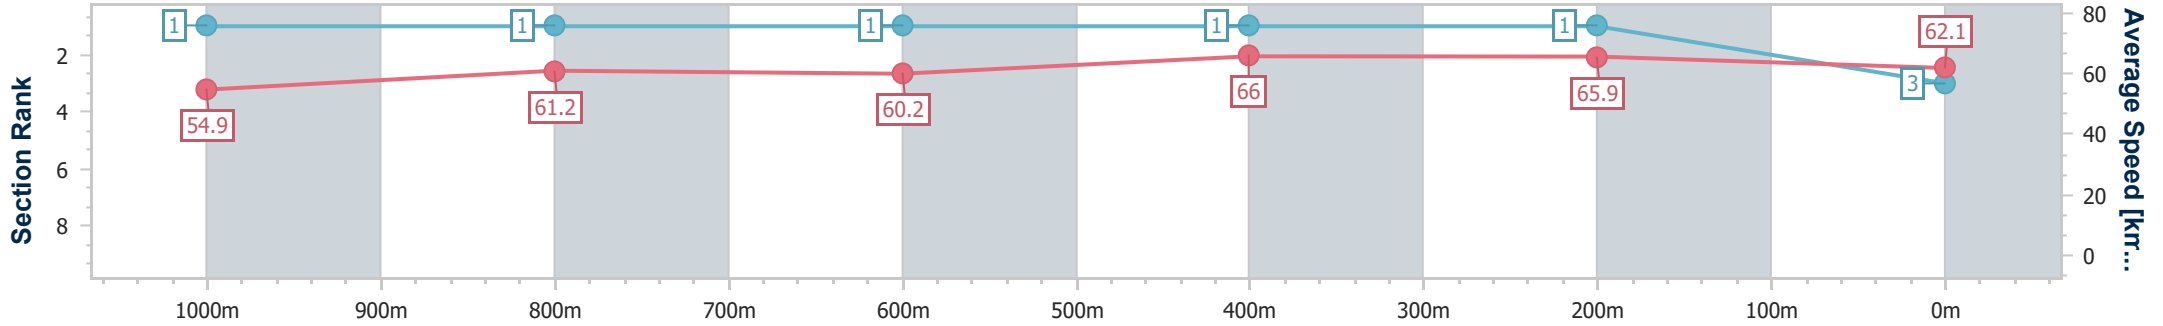

Horse/Jockey Name	Master Jamie
Final Rank	3
Fastest Section Time (Section)	0:10.92 (400m)
Top Speed [km/h] (Section)	68.5 (600m)
Race State	Finished

Rockhampton QLD Professional
Race 6: 2024 MAYORS CUP OPEN Handicap - 1200m
18 April 2024 - 13:33
Track Rating: Soft 5, Weather: Overcast, Rail Position: +6m

Section	Overall	1000m	800m	600m	400m	200m
Section Times	1:10.17 [3] (0:13.08)	0:57.09 [1] (0:11.57)	0:45.52 [1] (0:12.08)	0:33.44 [1] (0:10.93)	0:22.51 [1] (0:10.92)	0:11.59 [1] (0:11.59)
Average Speed [km/h]	54.9	61.2	60.2	66.0	65.9	62.1
Top Speed [km/h]	65.3	64.1	62.4	68.5	68.4	65.4
Avg. Dist. to Rail [m]	2.5	2.9	1.7	1.6	0.8	0.3
Avg. Stride Freq. [Hz]	2.4	2.3	2.3	2.5	2.5	2.4
Avg. Stride Length [m]	6.9	7.3	7.1	7.4	7.4	7.3

- [ ] Ranking at each section and finish
- -.-.- No data available at this section
- NA No data available