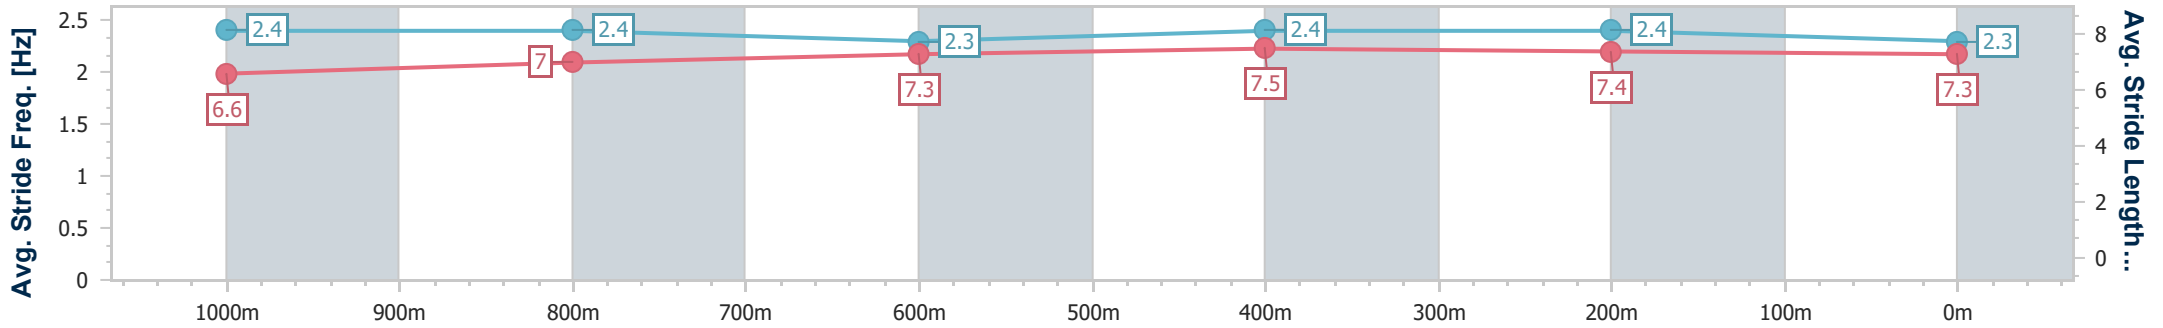

Rockhampton QLD Professional
 Race 6: 2024 MAYORS CUP OPEN Handicap - 1200m
 18 April 2024 - 13:33
 Track Rating: Soft 5, Weather: Overcast, Rail Position: +6m

Section	Overall	1000m	800m	600m	400m	200m
Section Times	1:10.82 [5] (0:13.12)	0:57.70 [2] (0:11.77)	0:45.93 [2] (0:11.87)	0:34.06 [2] (0:11.03)	0:23.03 [2] (0:10.95)	0:12.08 [4] (0:12.08)
Average Speed [km/h]	54.9	61.2	61.7	65.5	65.8	59.5
Top Speed [km/h]	63.8	62.7	63.4	66.7	66.8	64.4
Avg. Dist. to Rail [m]	1.1	0.2	2.2	3.9	4.3	4.3
Avg. Stride Freq. [Hz]	2.4	2.3	2.4	2.4	2.5	2.4
Avg. Stride Length [m]	6.9	7.3	7.3	7.5	7.4	7.1

- [] Ranking at each section and finish
- .-.- No data available at this section
- NA No data available

Horse/Jockey Name	Ready For Magic
Final Rank	6
Fastest Section Time (Section)	0:10.94 (600m)
Top Speed [km/h] (Section)	67.4 (400m)
Race State	Finished

Rockhampton QLD Professional
 Race 6: 2024 MAYORS CUP OPEN Handicap - 1200m
 18 April 2024 - 13:33
 Track Rating: Soft 5, Weather: Overcast, Rail Position: +6m

Section	Overall	1000m	800m	600m	400m	200m
Section Times	1:11.10 [6] (0:13.37)	0:57.73 [3] (0:11.83)	0:45.90 [4] (0:11.97)	0:33.93 [4] (0:10.94)	0:22.99 [6] (0:11.02)	0:11.97 [6] (0:11.97)
Average Speed [km/h]	53.9	61.2	61.3	66.1	65.2	60.2
Top Speed [km/h]	63.3	63.4	62.8	67.3	67.4	63.0
Avg. Dist. to Rail [m]	1.8	0.7	2.6	4.4	7.5	7.2
Avg. Stride Freq. [Hz]	2.4	2.4	2.3	2.4	2.4	2.3
Avg. Stride Length [m]	6.6	7.0	7.3	7.5	7.4	7.3