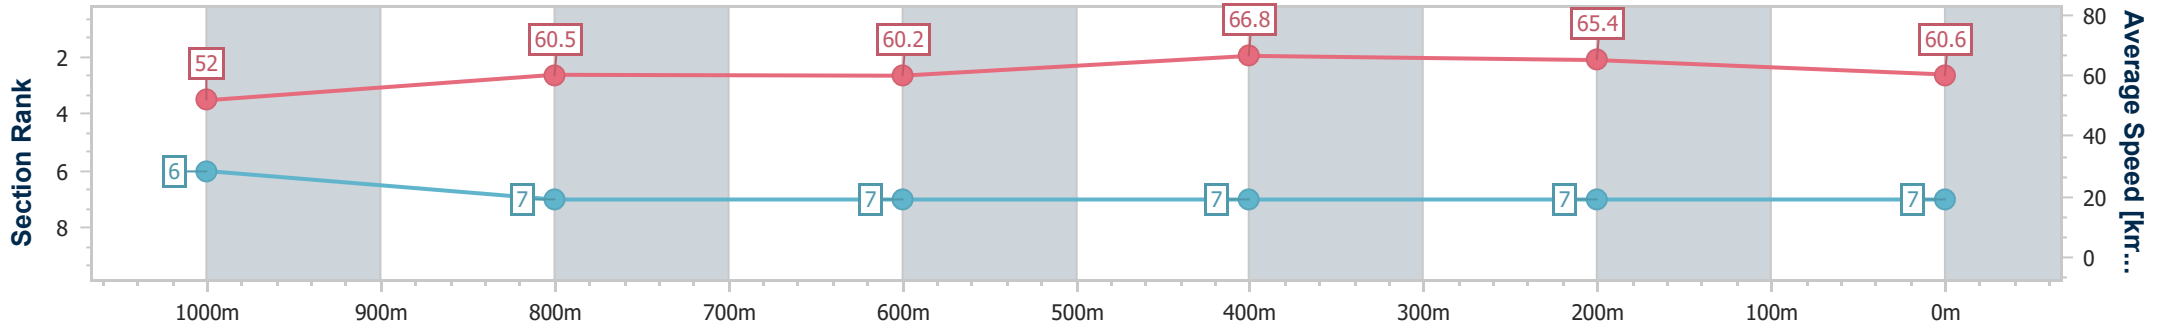

Rockhampton QLD Professional
 Race 6: 2024 MAYORS CUP OPEN Handicap - 1200m
 18 April 2024 - 13:33
 Track Rating: Soft 5, Weather: Overcast, Rail Position: +6m

Section	Overall	1000m	800m	600m	400m	200m
Section Times	1:11.10 [6] (0:13.37)	0:57.73 [3] (0:11.83)	0:45.90 [4] (0:11.97)	0:33.93 [4] (0:10.94)	0:22.99 [6] (0:11.02)	0:11.97 [6] (0:11.97)
Average Speed [km/h]	53.9	61.2	61.3	66.1	65.2	60.2
Top Speed [km/h]	63.3	63.4	62.8	67.3	67.4	63.0
Avg. Dist. to Rail [m]	1.8	0.7	2.6	4.4	7.5	7.2
Avg. Stride Freq. [Hz]	2.4	2.4	2.3	2.4	2.4	2.3
Avg. Stride Length [m]	6.6	7.0	7.3	7.5	7.4	7.3

- [] Ranking at each section and finish
- .-.- No data available at this section
- NA No data available

Horse/Jockey Name	Brad
Final Rank	7
Fastest Section Time (Section)	0:10.80 (600m)
Top Speed [km/h] (Section)	68.3 (600m)
Race State	Finished

Rockhampton QLD Professional
 Race 6: 2024 MAYORS CUP OPEN Handicap - 1200m
 18 April 2024 - 13:33
 Track Rating: Soft 5, Weather: Overcast, Rail Position: +6m

Section	Overall	1000m	800m	600m	400m	200m
Section Times	1:11.40 [7] (0:13.85)	0:57.55 [6] (0:11.85)	0:45.70 [7] (0:12.00)	0:33.70 [7] (0:10.80)	0:22.90 [7] (0:11.00)	0:11.90 [7] (0:11.90)
Average Speed [km/h]	52.0	60.5	60.2	66.8	65.4	60.6
Top Speed [km/h]	62.7	63.1	63.0	68.3	66.9	63.1
Avg. Dist. to Rail [m]	0.4	0.7	1.0	2.0	4.7	5.3
Avg. Stride Freq. [Hz]	2.3	2.5	2.4	2.6	2.5	2.4
Avg. Stride Length [m]	6.5	6.8	6.8	7.2	7.1	6.9