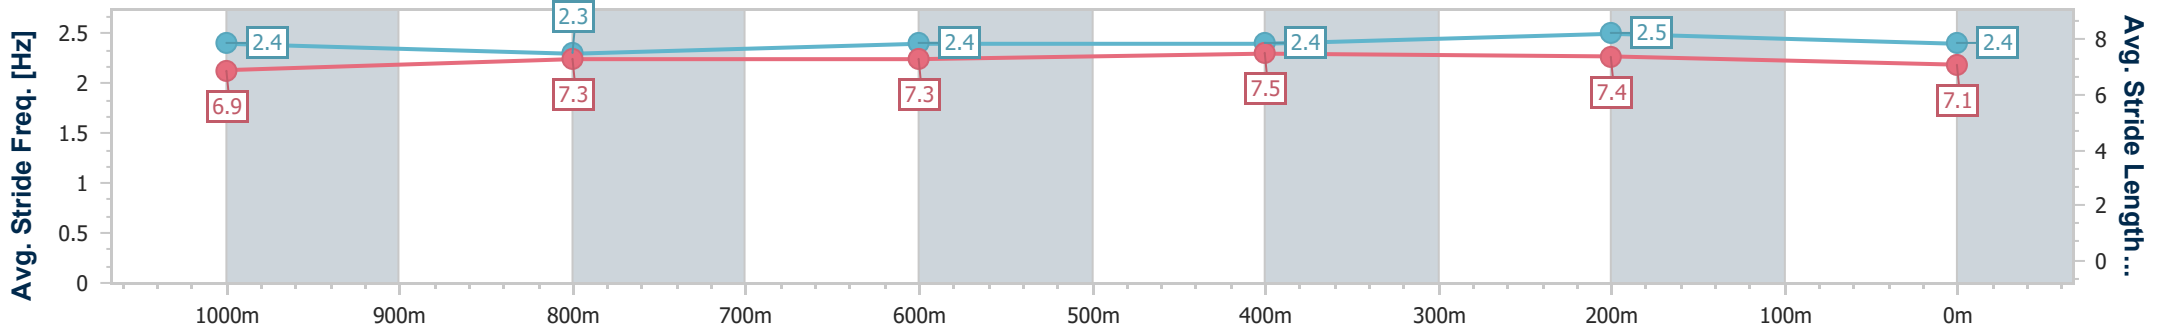

- [] Ranking at each section and finish
- .-.- No data available at this section
- NA No data available

Horse/Jockey Name	Isis Carmella
Final Rank	5
Fastest Section Time (Section)	0:10.95 (400m)
Top Speed [km/h] (Section)	66.8 (400m)
Race State	Finished

Rockhampton QLD Professional
 Race 6: 2024 MAYORS CUP OPEN Handicap - 1200m
 18 April 2024 - 13:33
 Track Rating: Soft 5, Weather: Overcast, Rail Position: +6m

Section	Overall	1000m	800m	600m	400m	200m
Section Times	1:10.82 [5] (0:13.12)	0:57.70 [2] (0:11.77)	0:45.93 [2] (0:11.87)	0:34.06 [2] (0:11.03)	0:23.03 [2] (0:10.95)	0:12.08 [4] (0:12.08)
Average Speed [km/h]	54.9	61.2	61.7	65.5	65.8	59.5
Top Speed [km/h]	63.8	62.7	63.4	66.7	66.8	64.4
Avg. Dist. to Rail [m]	1.1	0.2	2.2	3.9	4.3	4.3
Avg. Stride Freq. [Hz]	2.4	2.3	2.4	2.4	2.5	2.4
Avg. Stride Length [m]	6.9	7.3	7.3	7.5	7.4	7.1