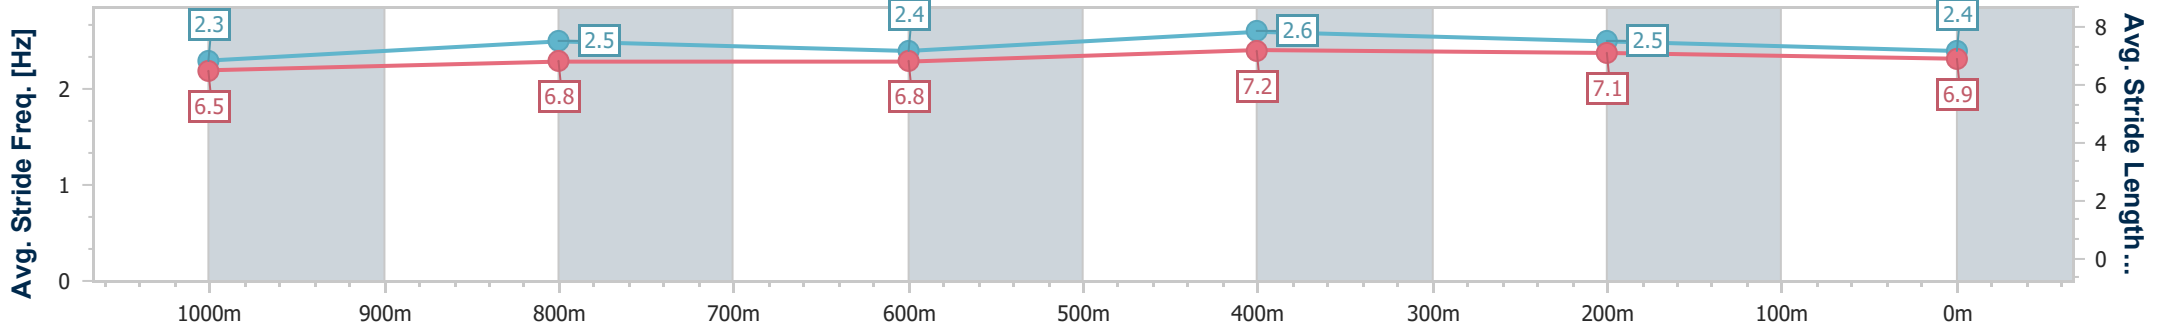

Rockhampton QLD Professional
 Race 6: 2024 MAYORS CUP OPEN Handicap - 1200m
 18 April 2024 - 13:33
 Track Rating: Soft 5, Weather: Overcast, Rail Position: +6m

Section	Overall	1000m	800m	600m	400m	200m
Section Times	1:11.10 [6] (0:13.37)	0:57.73 [3] (0:11.83)	0:45.90 [4] (0:11.97)	0:33.93 [4] (0:10.94)	0:22.99 [6] (0:11.02)	0:11.97 [6] (0:11.97)
Average Speed [km/h]	53.9	61.2	61.3	66.1	65.2	60.2
Top Speed [km/h]	63.3	63.4	62.8	67.3	67.4	63.0
Avg. Dist. to Rail [m]	1.8	0.7	2.6	4.4	7.5	7.2
Avg. Stride Freq. [Hz]	2.4	2.4	2.3	2.4	2.4	2.3
Avg. Stride Length [m]	6.6	7.0	7.3	7.5	7.4	7.3

- [] Ranking at each section and finish
- .-.- No data available at this section
- NA No data available

Horse/Jockey Name	Brad
Final Rank	7
Fastest Section Time (Section)	0:10.80 (600m)
Top Speed [km/h] (Section)	68.3 (600m)
Race State	Finished

Rockhampton QLD Professional
 Race 6: 2024 MAYORS CUP OPEN Handicap - 1200m
 18 April 2024 - 13:33
 Track Rating: Soft 5, Weather: Overcast, Rail Position: +6m

Section	Overall	1000m	800m	600m	400m	200m
Section Times	1:11.40 [7] (0:13.85)	0:57.55 [6] (0:11.85)	0:45.70 [7] (0:12.00)	0:33.70 [7] (0:10.80)	0:22.90 [7] (0:11.00)	0:11.90 [7] (0:11.90)
Average Speed [km/h]	52.0	60.5	60.2	66.8	65.4	60.6
Top Speed [km/h]	62.7	63.1	63.0	68.3	66.9	63.1
Avg. Dist. to Rail [m]	0.4	0.7	1.0	2.0	4.7	5.3
Avg. Stride Freq. [Hz]	2.3	2.5	2.4	2.6	2.5	2.4
Avg. Stride Length [m]	6.5	6.8	6.8	7.2	7.1	6.9

- [] Ranking at each section and finish
- .-.- No data available at this section
- NA No data available