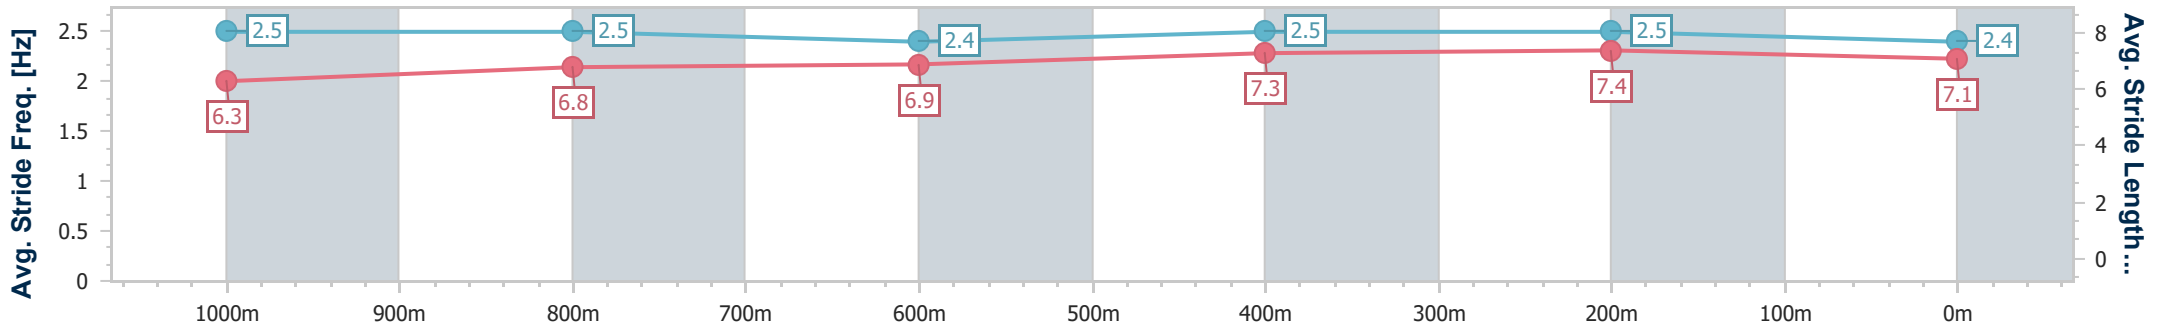

- [] Ranking at each section and finish
- .-.- No data available at this section
- NA No data available

Horse/Jockey Name	Laurie
Final Rank	4
Fastest Section Time (Section)	0:10.81 (400m)
Top Speed [km/h] (Section)	68.0 (400m)
Race State	Finished

Rockhampton QLD Professional
 Race 6: 2024 MAYORS CUP OPEN Handicap - 1200m
 18 April 2024 - 13:33
 Track Rating: Soft 5, Weather: Overcast, Rail Position: +6m

Section	Overall	1000m	800m	600m	400m	200m
Section Times	1:10.53 [4] (0:13.55)	0:56.98 [4] (0:11.63)	0:45.35 [3] (0:11.87)	0:33.48 [3] (0:10.95)	0:22.53 [3] (0:10.81)	0:11.72 [5] (0:11.72)
Average Speed [km/h]	53.1	61.2	60.3	65.8	66.6	61.5
Top Speed [km/h]	63.7	63.7	61.4	67.0	68.0	64.6
Avg. Dist. to Rail [m]	1.8	1.8	0.7	1.1	3.5	5.7
Avg. Stride Freq. [Hz]	2.5	2.5	2.4	2.5	2.5	2.4
Avg. Stride Length [m]	6.3	6.8	6.9	7.3	7.4	7.1