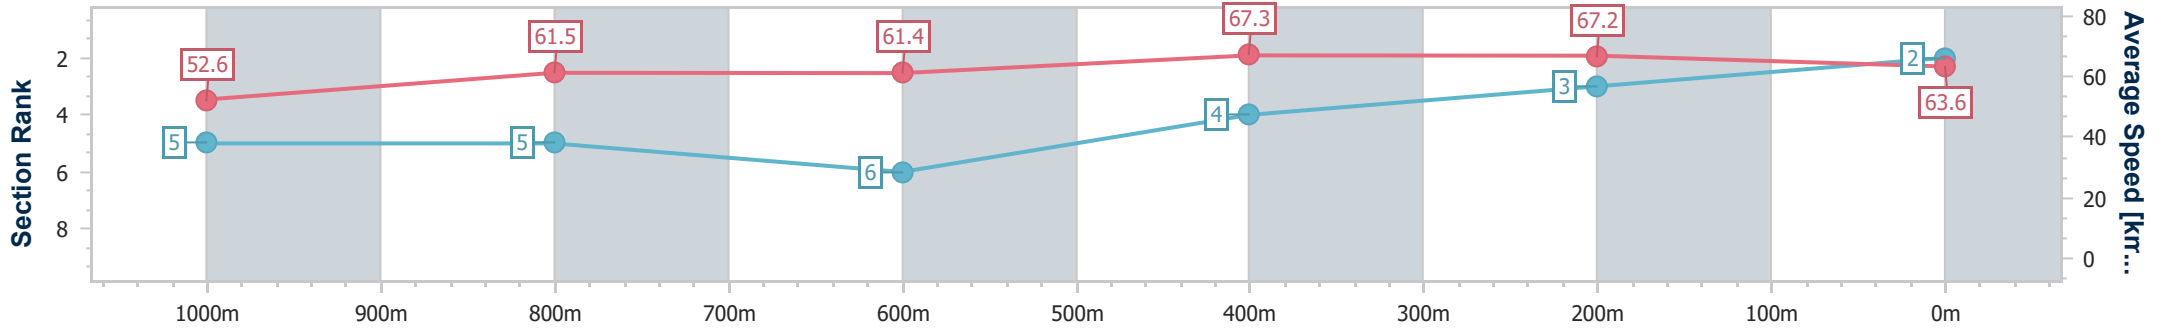

Horse/Jockey Name	Fine Shot
Final Rank	2
Fastest Section Time (Section)	0:10.71 (600m)
Top Speed [km/h] (Section)	68.8 (400m)
Race State	Finished

Rockhampton QLD Professional
Race 6: 2024 MAYORS CUP OPEN Handicap - 1200m
18 April 2024 - 13:33
Track Rating: Soft 5, Weather: Overcast, Rail Position: +6m

Section	Overall	1000m	800m	600m	400m	200m
Section Times	1:10.07 [2] (0:13.71)	0:56.36 [5] (0:11.68)	0:44.68 [5] (0:11.93)	0:32.75 [6] (0:10.71)	0:22.04 [4] (0:10.71)	0:11.33 [3] (0:11.33)
Average Speed [km/h]	52.6	61.5	61.4	67.3	67.2	63.6
Top Speed [km/h]	63.6	63.9	62.8	68.7	68.8	66.0
Avg. Dist. to Rail [m]	1.0	0.3	2.1	3.2	4.8	5.6
Avg. Stride Freq. [Hz]	2.4	2.4	2.4	2.5	2.5	2.5
Avg. Stride Length [m]	6.5	7.1	7.1	7.5	7.4	7.1

- [ ] Ranking at each section and finish
- -.-.- No data available at this section
- NA No data available