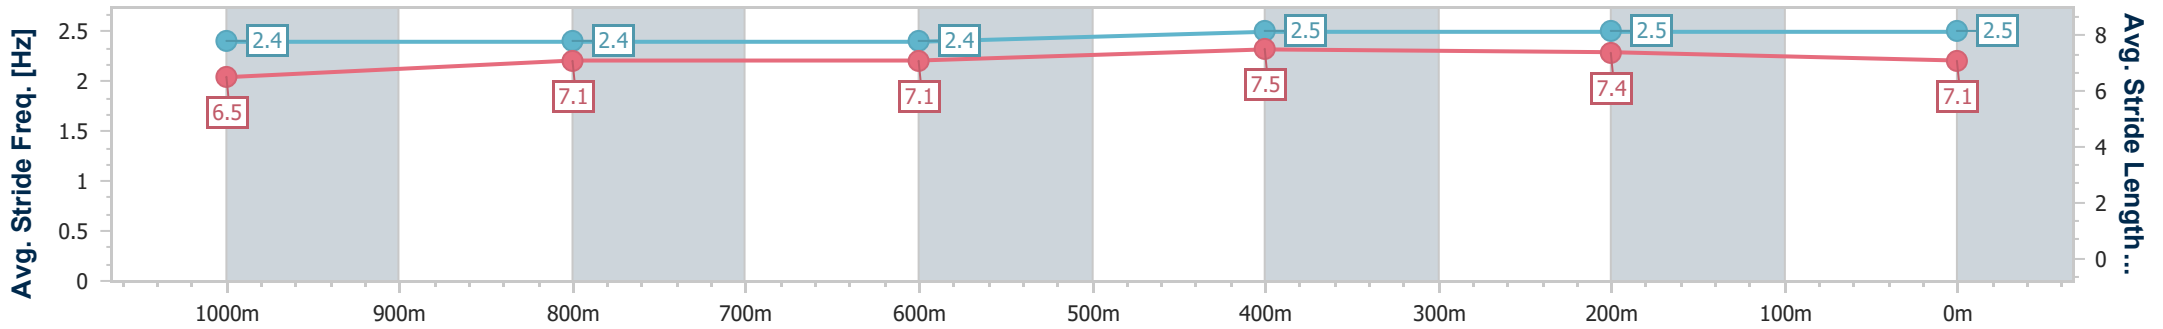

Horse/Jockey Name	Fine Shot
Final Rank	2
Fastest Section Time (Section)	0:10.71 (600m)
Top Speed [km/h] (Section)	68.8 (400m)
Race State	Finished

Rockhampton QLD Professional
Race 6: 2024 MAYORS CUP OPEN Handicap - 1200m
18 April 2024 - 13:33
Track Rating: Soft 5, Weather: Overcast, Rail Position: +6m

Section	Overall	1000m	800m	600m	400m	200m
Section Times	1:10.07 [2] (0:13.71)	0:56.36 [5] (0:11.68)	0:44.68 [5] (0:11.93)	0:32.75 [6] (0:10.71)	0:22.04 [4] (0:10.71)	0:11.33 [3] (0:11.33)
Average Speed [km/h]	52.6	61.5	61.4	67.3	67.2	63.6
Top Speed [km/h]	63.6	63.9	62.8	68.7	68.8	66.0
Avg. Dist. to Rail [m]	1.0	0.3	2.1	3.2	4.8	5.6
Avg. Stride Freq. [Hz]	2.4	2.4	2.4	2.5	2.5	2.5
Avg. Stride Length [m]	6.5	7.1	7.1	7.5	7.4	7.1

- [ ] Ranking at each section and finish
- -.-.- No data available at this section
- NA No data available