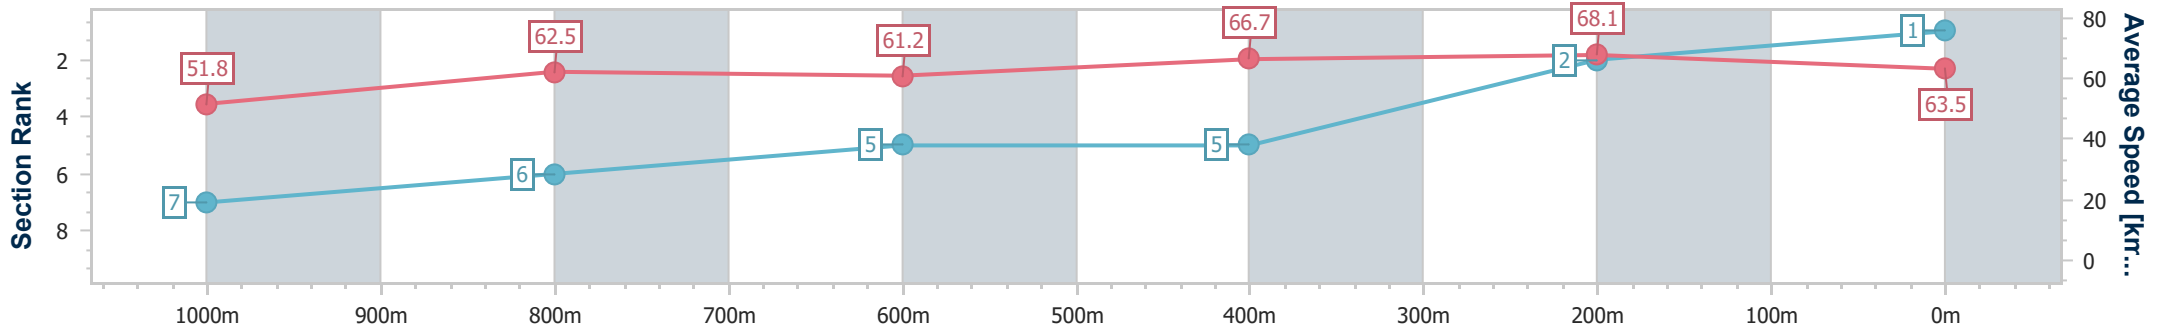

Horse/Jockey Name	Hard Reyva
Final Rank	1
Fastest Section Time (Section)	0:10.59 (400m)
Top Speed [km/h] (Section)	69.0 (400m)
Race State	Finished

Rockhampton QLD Professional
Race 6: 2024 MAYORS CUP OPEN Handicap - 1200m
18 April 2024 - 13:33
Track Rating: Soft 5, Weather: Overcast, Rail Position: +6m

Section	Overall	1000m	800m	600m	400m	200m
Section Times	1:09.97 [1] (0:13.90)	0:56.07 [7] (0:11.51)	0:44.56 [6] (0:11.83)	0:32.73 [5] (0:10.82)	0:21.91 [5] (0:10.59)	0:11.32 [2] (0:11.32)
Average Speed [km/h]	51.8	62.5	61.2	66.7	68.1	63.5
Top Speed [km/h]	63.3	63.7	63.4	68.9	69.0	66.3
Avg. Dist. to Rail [m]	0.9	0.5	1.0	1.4	2.4	3.4
Avg. Stride Freq. [Hz]	2.2	2.3	2.3	2.4	2.5	2.4
Avg. Stride Length [m]	6.8	7.4	7.4	7.7	7.7	7.4

- [ ] Ranking at each section and finish
- -.-.- No data available at this section
- NA No data available