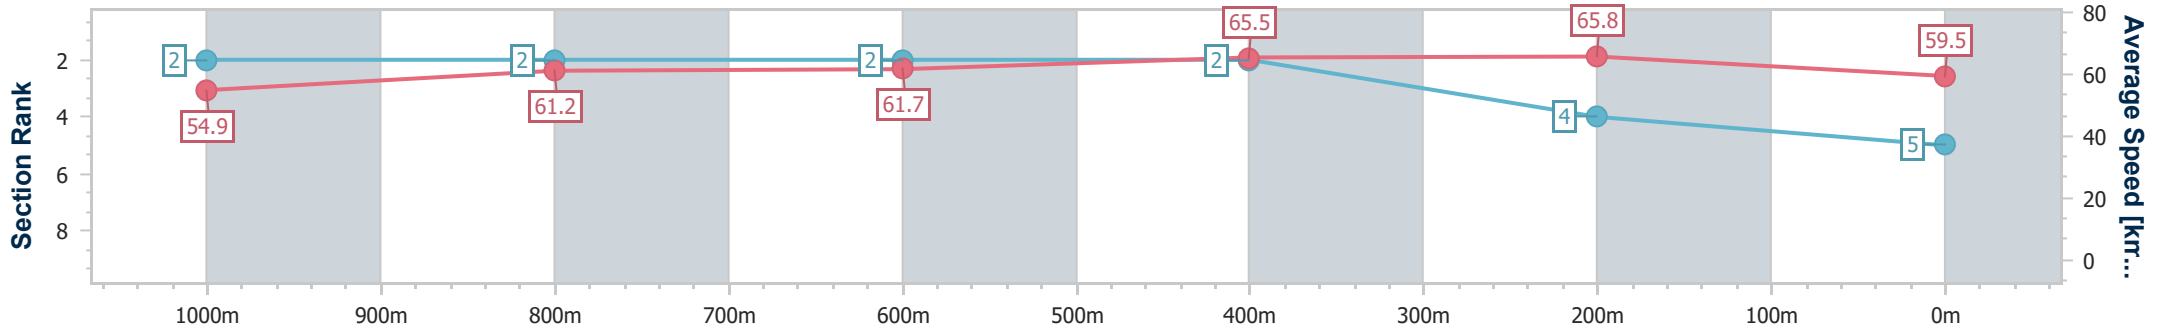

- [] Ranking at each section and finish
- .-.- No data available at this section
- NA No data available

Horse/Jockey Name	Isis Carmella
Final Rank	5
Fastest Section Time (Section)	0:10.95 (400m)
Top Speed [km/h] (Section)	66.8 (400m)
Race State	Finished

Rockhampton QLD Professional
 Race 6: 2024 MAYORS CUP OPEN Handicap - 1200m
 18 April 2024 - 13:33
 Track Rating: Soft 5, Weather: Overcast, Rail Position: +6m

Section	Overall	1000m	800m	600m	400m	200m
Section Times	1:10.82 [5] (0:13.12)	0:57.70 [2] (0:11.77)	0:45.93 [2] (0:11.87)	0:34.06 [2] (0:11.03)	0:23.03 [2] (0:10.95)	0:12.08 [4] (0:12.08)
Average Speed [km/h]	54.9	61.2	61.7	65.5	65.8	59.5
Top Speed [km/h]	63.8	62.7	63.4	66.7	66.8	64.4
Avg. Dist. to Rail [m]	1.1	0.2	2.2	3.9	4.3	4.3
Avg. Stride Freq. [Hz]	2.4	2.3	2.4	2.4	2.5	2.4
Avg. Stride Length [m]	6.9	7.3	7.3	7.5	7.4	7.1