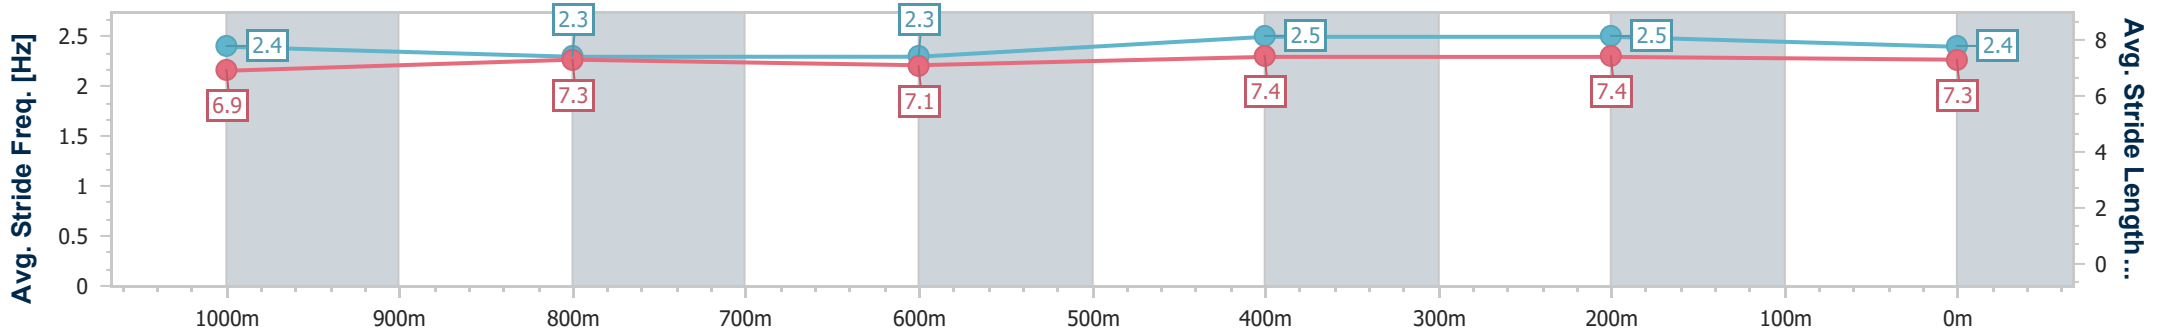

- [] Ranking at each section and finish
- .-.- No data available at this section
- NA No data available

Horse/Jockey Name	Master Jamie
Final Rank	3
Fastest Section Time (Section)	0:10.92 (400m)
Top Speed [km/h] (Section)	68.5 (600m)
Race State	Finished

Rockhampton QLD Professional
 Race 6: 2024 MAYORS CUP OPEN Handicap - 1200m
 18 April 2024 - 13:33
 Track Rating: Soft 5, Weather: Overcast, Rail Position: +6m

Section	Overall	1000m	800m	600m	400m	200m
Section Times	1:10.17 [3] (0:13.08)	0:57.09 [1] (0:11.57)	0:45.52 [1] (0:12.08)	0:33.44 [1] (0:10.93)	0:22.51 [1] (0:10.92)	0:11.59 [1] (0:11.59)
Average Speed [km/h]	54.9	61.2	60.2	66.0	65.9	62.1
Top Speed [km/h]	65.3	64.1	62.4	68.5	68.4	65.4
Avg. Dist. to Rail [m]	2.5	2.9	1.7	1.6	0.8	0.3
Avg. Stride Freq. [Hz]	2.4	2.3	2.3	2.5	2.5	2.4
Avg. Stride Length [m]	6.9	7.3	7.1	7.4	7.4	7.3