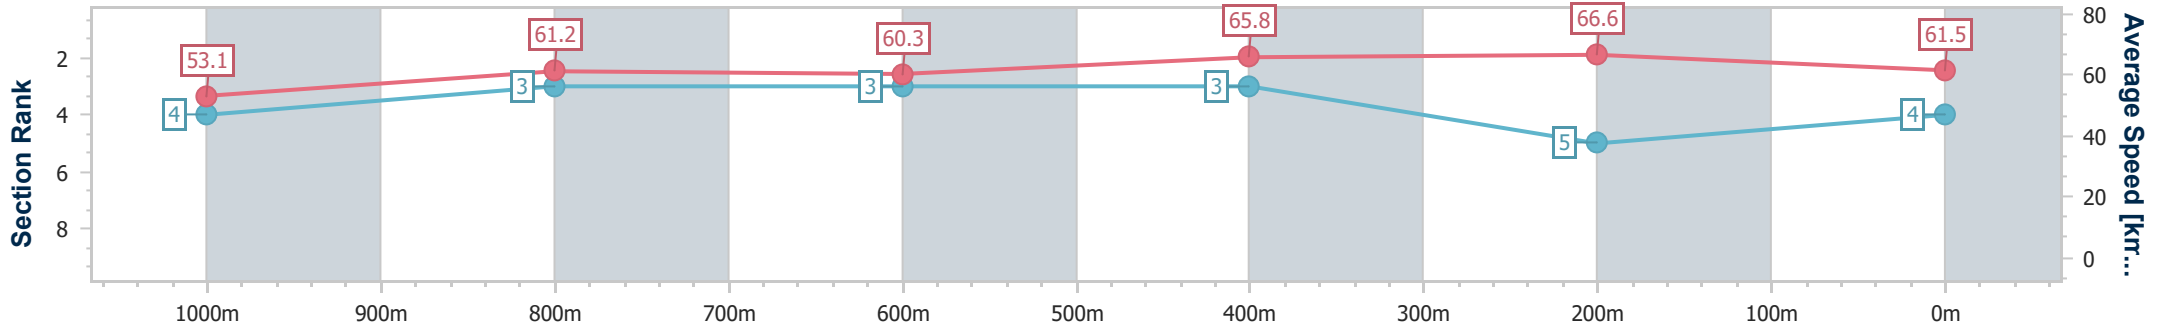

- [] Ranking at each section and finish
- .-.- No data available at this section
- NA No data available

Horse/Jockey Name	Laurie
Final Rank	4
Fastest Section Time (Section)	0:10.81 (400m)
Top Speed [km/h] (Section)	68.0 (400m)
Race State	Finished

Rockhampton QLD Professional
 Race 6: 2024 MAYORS CUP OPEN Handicap - 1200m
 18 April 2024 - 13:33
 Track Rating: Soft 5, Weather: Overcast, Rail Position: +6m

Section	Overall	1000m	800m	600m	400m	200m
Section Times	1:10.53 [4] (0:13.55)	0:56.98 [4] (0:11.63)	0:45.35 [3] (0:11.87)	0:33.48 [3] (0:10.95)	0:22.53 [3] (0:10.81)	0:11.72 [5] (0:11.72)
Average Speed [km/h]	53.1	61.2	60.3	65.8	66.6	61.5
Top Speed [km/h]	63.7	63.7	61.4	67.0	68.0	64.6
Avg. Dist. to Rail [m]	1.8	1.8	0.7	1.1	3.5	5.7
Avg. Stride Freq. [Hz]	2.5	2.5	2.4	2.5	2.5	2.4
Avg. Stride Length [m]	6.3	6.8	6.9	7.3	7.4	7.1