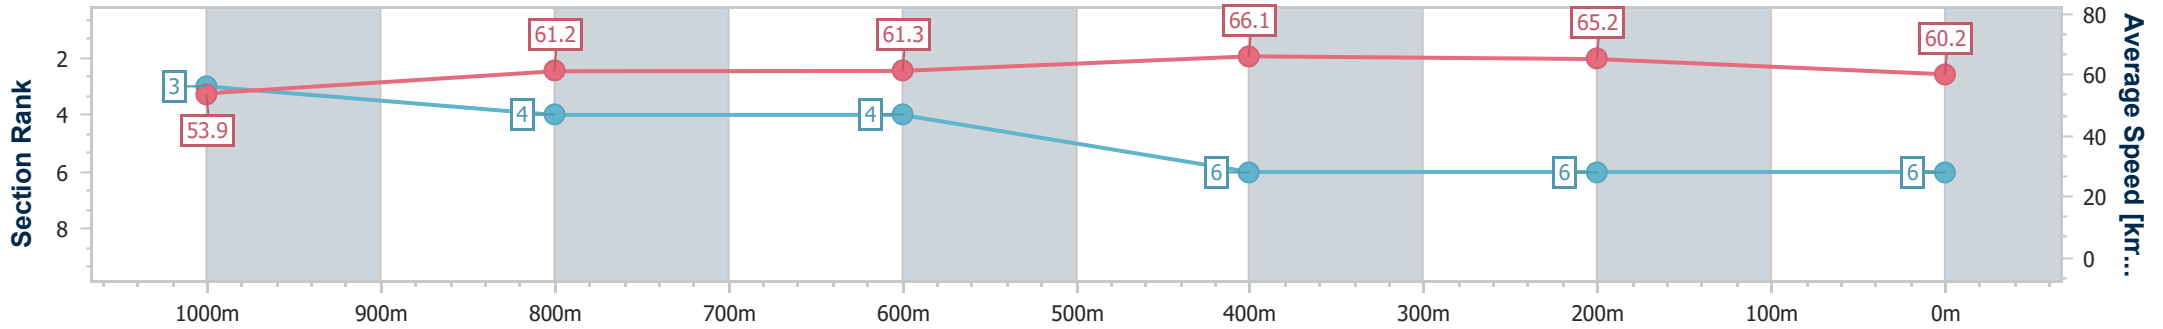

Rockhampton QLD Professional
 Race 6: 2024 MAYORS CUP OPEN Handicap - 1200m
 18 April 2024 - 13:33
 Track Rating: Soft 5, Weather: Overcast, Rail Position: +6m

Section	Overall	1000m	800m	600m	400m	200m
Section Times	1:10.82 [5] (0:13.12)	0:57.70 [2] (0:11.77)	0:45.93 [2] (0:11.87)	0:34.06 [2] (0:11.03)	0:23.03 [2] (0:10.95)	0:12.08 [4] (0:12.08)
Average Speed [km/h]	54.9	61.2	61.7	65.5	65.8	59.5
Top Speed [km/h]	63.8	62.7	63.4	66.7	66.8	64.4
Avg. Dist. to Rail [m]	1.1	0.2	2.2	3.9	4.3	4.3
Avg. Stride Freq. [Hz]	2.4	2.3	2.4	2.4	2.5	2.4
Avg. Stride Length [m]	6.9	7.3	7.3	7.5	7.4	7.1

- [] Ranking at each section and finish
- .-.- No data available at this section
- NA No data available

Horse/Jockey Name	Ready For Magic
Final Rank	6
Fastest Section Time (Section)	0:10.94 (600m)
Top Speed [km/h] (Section)	67.4 (400m)
Race State	Finished

Rockhampton QLD Professional
 Race 6: 2024 MAYORS CUP OPEN Handicap - 1200m
 18 April 2024 - 13:33
 Track Rating: Soft 5, Weather: Overcast, Rail Position: +6m

Section	Overall	1000m	800m	600m	400m	200m
Section Times	1:11.10 [6] (0:13.37)	0:57.73 [3] (0:11.83)	0:45.90 [4] (0:11.97)	0:33.93 [4] (0:10.94)	0:22.99 [6] (0:11.02)	0:11.97 [6] (0:11.97)
Average Speed [km/h]	53.9	61.2	61.3	66.1	65.2	60.2
Top Speed [km/h]	63.3	63.4	62.8	67.3	67.4	63.0
Avg. Dist. to Rail [m]	1.8	0.7	2.6	4.4	7.5	7.2
Avg. Stride Freq. [Hz]	2.4	2.4	2.3	2.4	2.4	2.3
Avg. Stride Length [m]	6.6	7.0	7.3	7.5	7.4	7.3