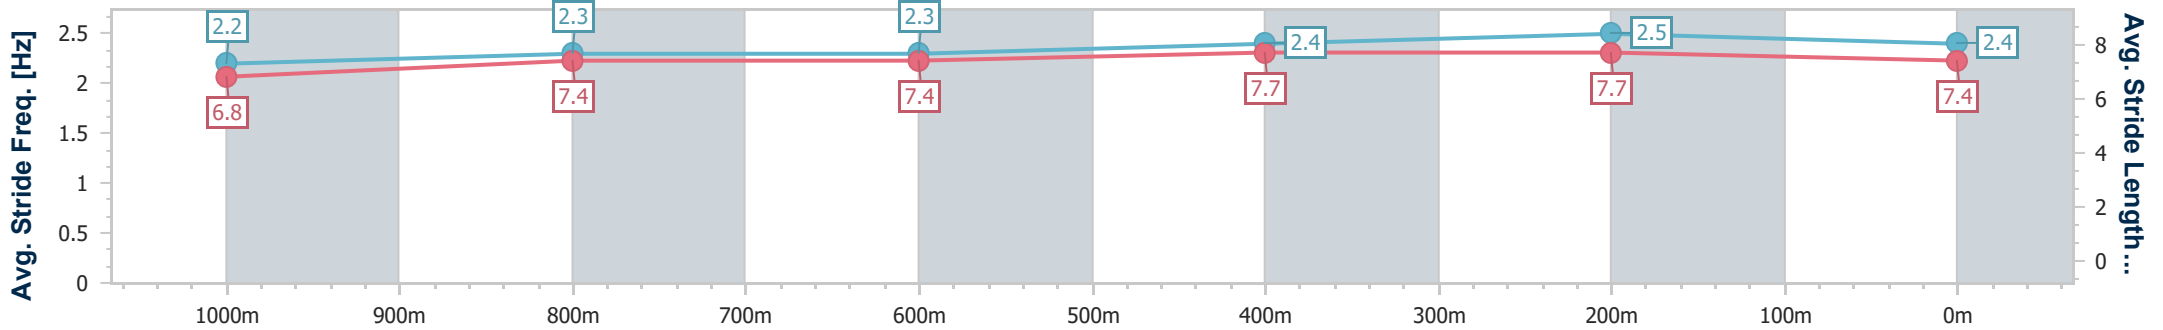

Scratched: Starhattan (#6), Such A Whit (#7)

[] Ranking at each section and finish
 -:-:- No data available at this section
 NA No data available

SCN Saddle cloth number
 DNF Did not finish
 DNT Did not track

Section	Overall	1000m	800m	600m	400m	200m
Section Times	1:09.97 [1] (0:13.90)	0:56.07 [7] (0:11.51)	0:44.56 [6] (0:11.83)	0:32.73 [5] (0:10.82)	0:21.91 [5] (0:10.59)	0:11.32 [2] (0:11.32)
Average Speed [km/h]	51.8	62.5	61.2	66.7	68.1	63.5
Top Speed [km/h]	63.3	63.7	63.4	68.9	69.0	66.3
Avg. Dist. to Rail [m]	0.9	0.5	1.0	1.4	2.4	3.4
Avg. Stride Freq. [Hz]	2.2	2.3	2.3	2.4	2.5	2.4
Avg. Stride Length [m]	6.8	7.4	7.4	7.7	7.7	7.4