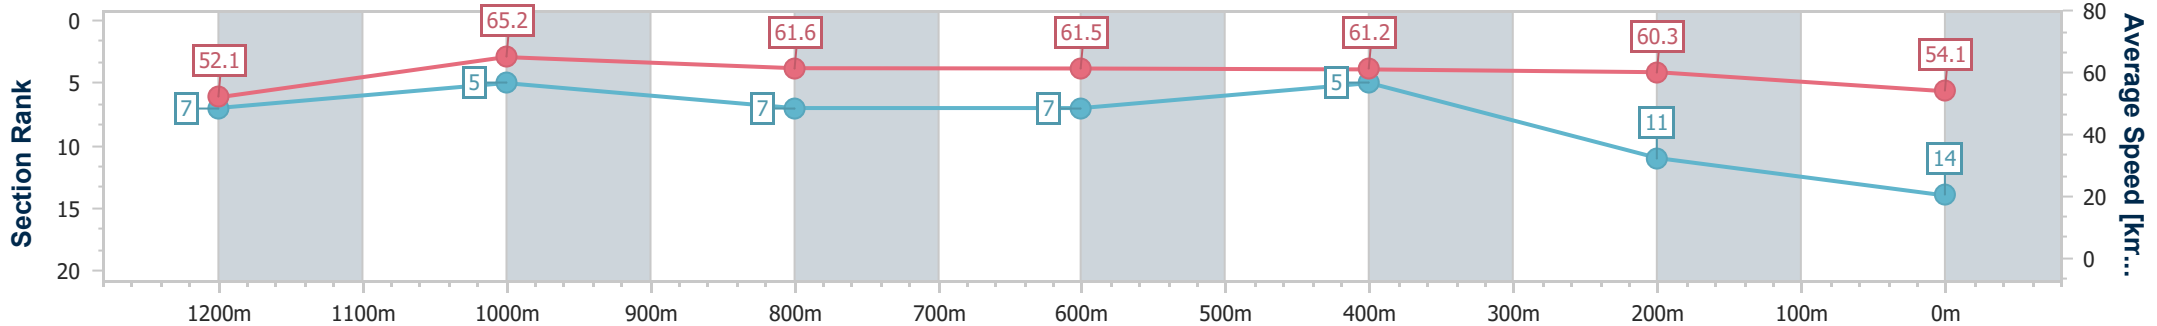

Horse/Jockey Name	Iring
Final Rank	14
Fastest Section Time (Section)	0:11.05 (1200m)
Top Speed [km/h] (Section)	66.1 (1200m)
Race State	Finished

Eagle Farm QLD Professional
Race 3: MOUNT FRANKLIN LIGHTLY SPARKLING
BENCHMARK 70 Handicap - 1400m
20 April 2024 - 12:50
Track Rating: Soft 5, Weather: Fine, Rail Position: +1m Entire

BRISBANE
RACING CLUB

Section	Overall	1200m	1000m	800m	600m	400m	200m
Section Times	1:25.52 [14] (0:13.87)	1:11.65 [7] (0:11.05)	1:00.60 [5] (0:11.85)	0:48.75 [7] (0:11.77)	0:36.98 [7] (0:11.70)	0:25.28 [5] (0:11.95)	0:13.33 [11] (0:13.33)
Average Speed [km/h]	52.1	65.2	61.6	61.5	61.2	60.3	54.1
Top Speed [km/h]	65.0	66.1	63.2	62.4	61.9	61.7	56.9
Avg. Dist. to Rail [m]	1.1	3.5	2.7	0.7	0.9	1.1	1.0
Avg. Stride Freq. [Hz]	2.3	2.5	2.4	2.4	2.5	2.5	2.4
Avg. Stride Length [m]	6.1	7.1	7.1	7.1	6.9	6.7	6.3

- [ ] Ranking at each section and finish
- -.-.- No data available at this section
- NA No data available