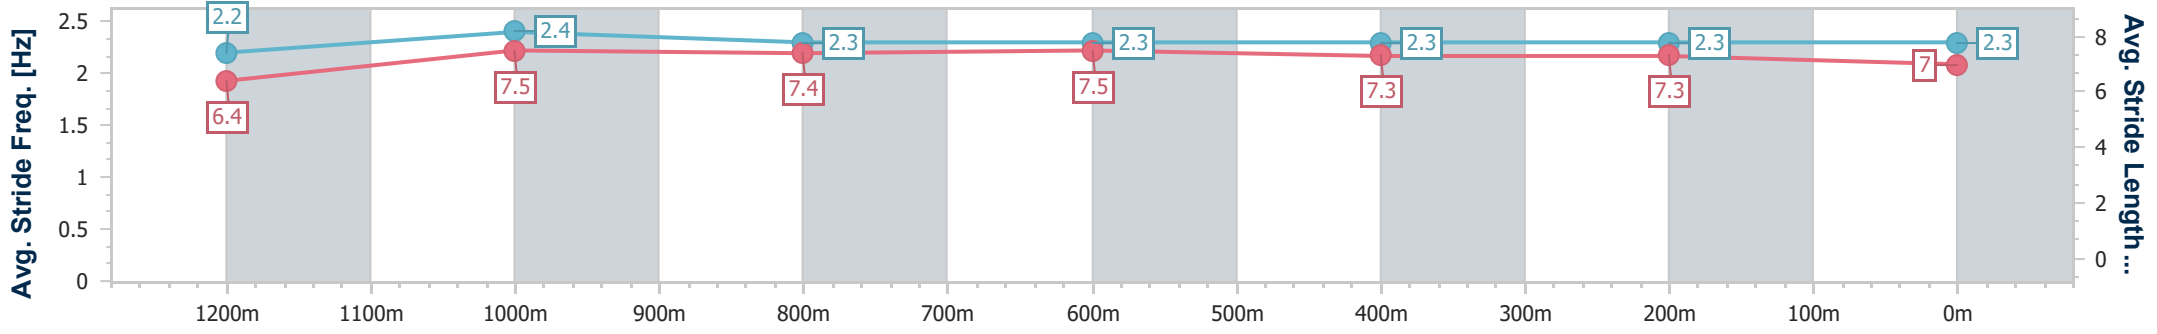

Horse/Jockey Name	Iron Grace
Final Rank	5
Fastest Section Time (Section)	0:11.23 (1200m)
Top Speed [km/h] (Section)	65.7 (Overall)
Race State	Finished

Eagle Farm QLD Professional
Race 3: MOUNT FRANKLIN LIGHTLY SPARKLING
BENCHMARK 70 Handicap - 1400m
20 April 2024 - 12:50
Track Rating: Soft 5, Weather: Fine, Rail Position: +1m Entire

BRISBANE
RACING CLUB

Section	Overall	1200m	1000m	800m	600m	400m	200m
Section Times	1:24.34 [5] (0:13.91)	1:10.43 [8] (0:11.23)	0:59.20 [10] (0:11.69)	0:47.51 [8] (0:11.81)	0:35.70 [8] (0:11.81)	0:23.89 [10] (0:11.66)	0:12.23 [9] (0:12.23)
Average Speed [km/h]	52.0	64.0	62.1	61.2	60.9	61.8	58.9
Top Speed [km/h]	65.7	65.6	63.0	61.7	61.9	63.4	60.9
Avg. Dist. to Rail [m]	1.5	2.6	1.7	0.4	0.9	3.5	0.4
Avg. Stride Freq. [Hz]	2.2	2.4	2.3	2.3	2.3	2.3	2.3
Avg. Stride Length [m]	6.4	7.5	7.4	7.5	7.3	7.3	7.0

- [ ] Ranking at each section and finish
- -.-.- No data available at this section
- NA No data available