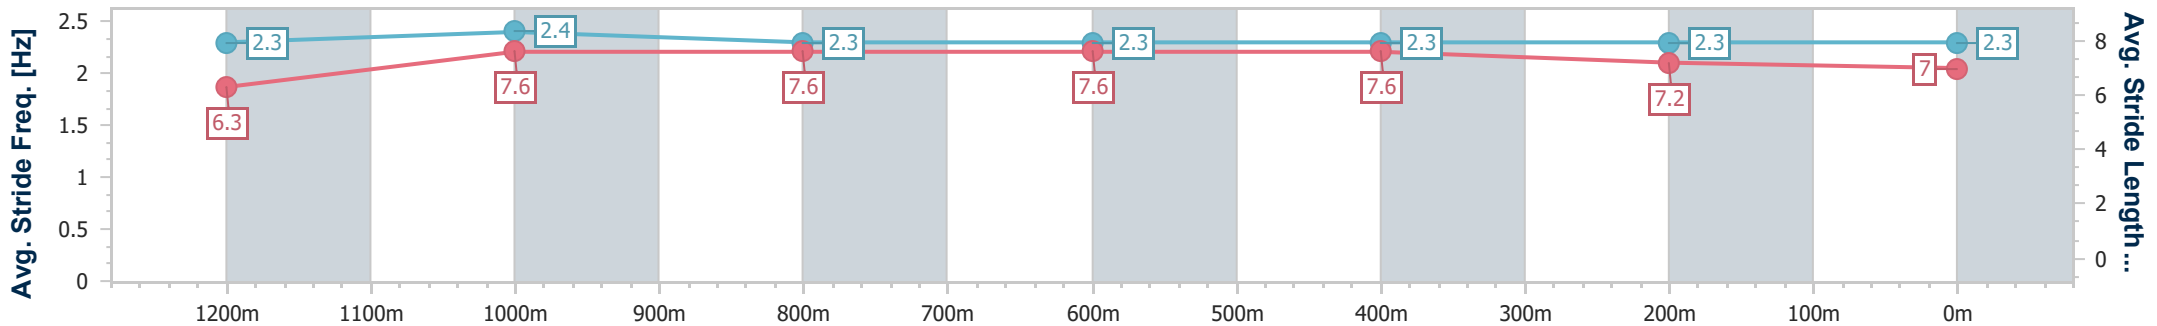

Horse/Jockey Name	More Trouble
Final Rank	13
Fastest Section Time (Section)	0:11.08 (1200m)
Top Speed [km/h] (Section)	66.4 (1200m)
Race State	Finished

Eagle Farm QLD Professional
Race 3: MOUNT FRANKLIN LIGHTLY SPARKLING
BENCHMARK 70 Handicap - 1400m
20 April 2024 - 12:50
Track Rating: Soft 5, Weather: Fine, Rail Position: +1m Entire

BRISBANE
RACING CLUB

Section	Overall	1200m	1000m	800m	600m	400m	200m
Section Times	1:25.18 [13] (0:14.02)	1:11.16 [10] (0:11.08)	1:00.08 [9] (0:11.77)	0:48.31 [9] (0:11.90)	0:36.41 [10] (0:11.87)	0:24.54 [13] (0:11.88)	0:12.66 [14] (0:12.66)
Average Speed [km/h]	51.8	65.0	62.5	61.6	61.9	60.8	56.8
Top Speed [km/h]	65.7	66.4	63.2	63.8	63.8	61.9	59.4
Avg. Dist. to Rail [m]	12.6	6.9	4.4	3.5	4.4	7.6	7.4
Avg. Stride Freq. [Hz]	2.3	2.4	2.3	2.3	2.3	2.3	2.3
Avg. Stride Length [m]	6.3	7.6	7.6	7.6	7.6	7.2	7.0

- [ ] Ranking at each section and finish
- -.-.- No data available at this section
- NA No data available