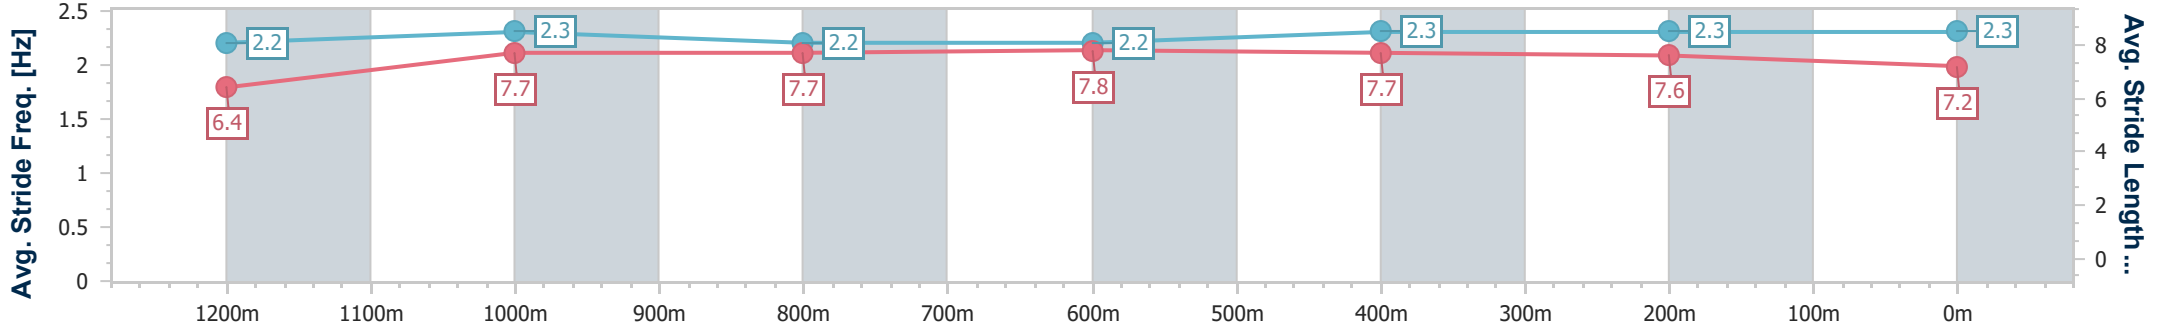

Horse/Jockey Name	Starry Eyes
Final Rank	3
Fastest Section Time (Section)	0:11.14 (1200m)
Top Speed [km/h] (Section)	66.0 (1200m)
Race State	Finished

Eagle Farm QLD Professional
Race 3: MOUNT FRANKLIN LIGHTLY SPARKLING
BENCHMARK 70 Handicap - 1400m
20 April 2024 - 12:50
Track Rating: Soft 5, Weather: Fine, Rail Position: +1m Entire

BRISBANE
RACING CLUB

Section	Overall	1200m	1000m	800m	600m	400m	200m
Section Times	1:24.05 [3] (0:14.47)	1:09.58 [15] (0:11.14)	0:58.44 [15] (0:11.81)	0:46.63 [14] (0:11.74)	0:34.89 [14] (0:11.45)	0:23.44 [12] (0:11.34)	0:12.10 [6] (0:12.10)
Average Speed [km/h]	50.0	64.7	62.0	62.2	63.9	63.6	59.3
Top Speed [km/h]	64.2	66.0	62.7	65.2	65.2	64.2	62.5
Avg. Dist. to Rail [m]	10.2	4.7	3.5	2.4	3.6	8.1	9.5
Avg. Stride Freq. [Hz]	2.2	2.3	2.2	2.2	2.3	2.3	2.3
Avg. Stride Length [m]	6.4	7.7	7.7	7.8	7.7	7.6	7.2

- [ ] Ranking at each section and finish
- -.-.- No data available at this section
- NA No data available