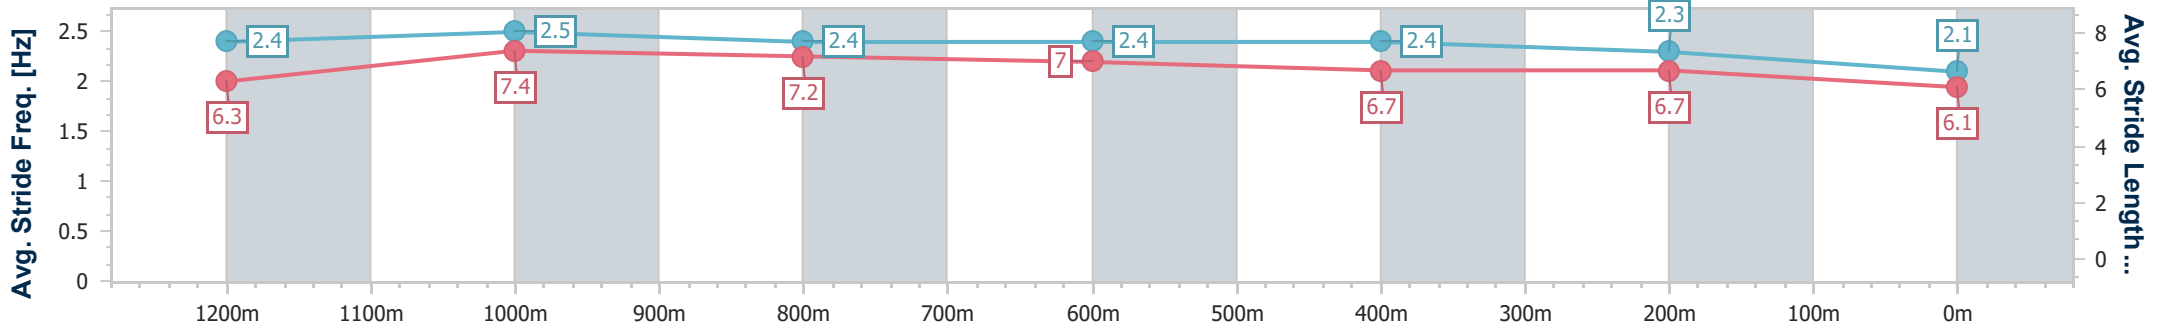

Horse/Jockey Name	Damiani
Final Rank	15
Fastest Section Time (Section)	0:10.91 (1200m)
Top Speed [km/h] (Section)	67.7 (1200m)
Race State	Finished

Eagle Farm QLD Professional
Race 3: MOUNT FRANKLIN LIGHTLY SPARKLING
BENCHMARK 70 Handicap - 1400m
20 April 2024 - 12:50
Track Rating: Soft 5, Weather: Fine, Rail Position: +1m Entire

BRISBANE
RACING CLUB

Section	Overall	1200m	1000m	800m	600m	400m	200m
Section Times	1:28.36 [15] (0:13.46)	1:14.90 [1] (0:10.91)	1:03.99 [1] (0:11.60)	0:52.39 [1] (0:11.88)	0:40.51 [1] (0:12.25)	0:28.26 [3] (0:12.87)	0:15.39 [15] (0:15.39)
Average Speed [km/h]	53.7	66.0	62.4	60.6	58.4	56.1	46.7
Top Speed [km/h]	66.1	67.7	64.5	62.3	61.4	59.3	53.5
Avg. Dist. to Rail [m]	5.1	3.9	1.2	0.3	0.9	0.6	0.8
Avg. Stride Freq. [Hz]	2.4	2.5	2.4	2.4	2.4	2.3	2.1
Avg. Stride Length [m]	6.3	7.4	7.2	7.0	6.7	6.7	6.1

- [ ] Ranking at each section and finish
- -.-.- No data available at this section
- NA No data available