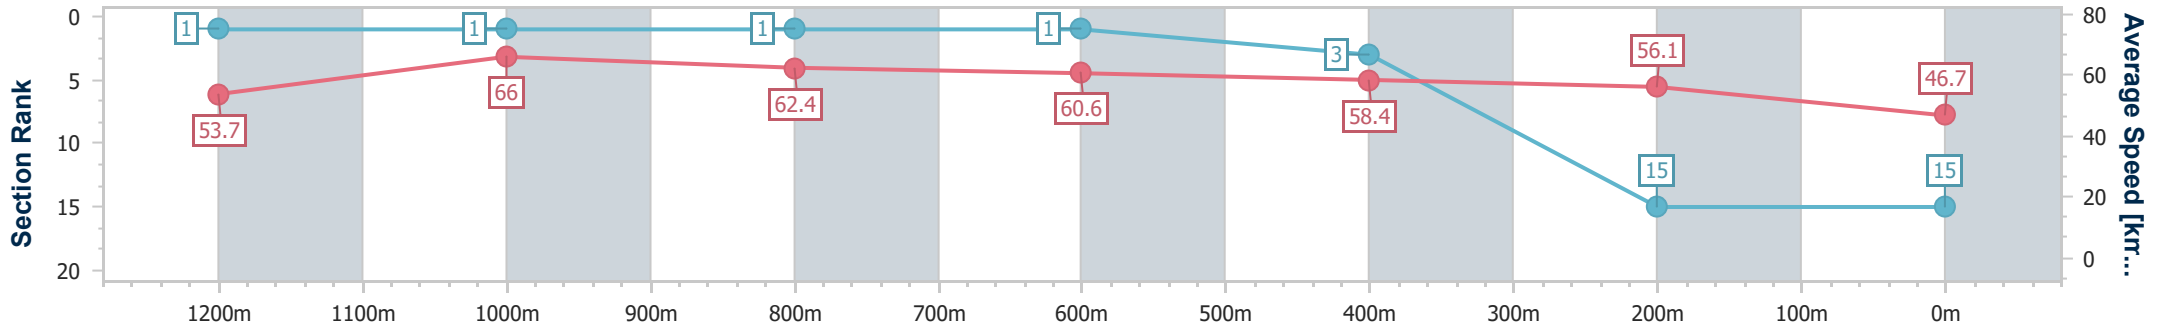

Horse/Jockey Name	Damiani
Final Rank	15
Fastest Section Time (Section)	0:10.91 (1200m)
Top Speed [km/h] (Section)	67.7 (1200m)
Race State	Finished

Eagle Farm QLD Professional
Race 3: MOUNT FRANKLIN LIGHTLY SPARKLING
BENCHMARK 70 Handicap - 1400m
20 April 2024 - 12:50
Track Rating: Soft 5, Weather: Fine, Rail Position: +1m Entire

BRISBANE
RACING CLUB

Section	Overall	1200m	1000m	800m	600m	400m	200m
Section Times	1:28.36 [15] (0:13.46)	1:14.90 [1] (0:10.91)	1:03.99 [1] (0:11.60)	0:52.39 [1] (0:11.88)	0:40.51 [1] (0:12.25)	0:28.26 [3] (0:12.87)	0:15.39 [15] (0:15.39)
Average Speed [km/h]	53.7	66.0	62.4	60.6	58.4	56.1	46.7
Top Speed [km/h]	66.1	67.7	64.5	62.3	61.4	59.3	53.5
Avg. Dist. to Rail [m]	5.1	3.9	1.2	0.3	0.9	0.6	0.8
Avg. Stride Freq. [Hz]	2.4	2.5	2.4	2.4	2.4	2.3	2.1
Avg. Stride Length [m]	6.3	7.4	7.2	7.0	6.7	6.7	6.1

- [ ] Ranking at each section and finish
- -.-.- No data available at this section
- NA No data available