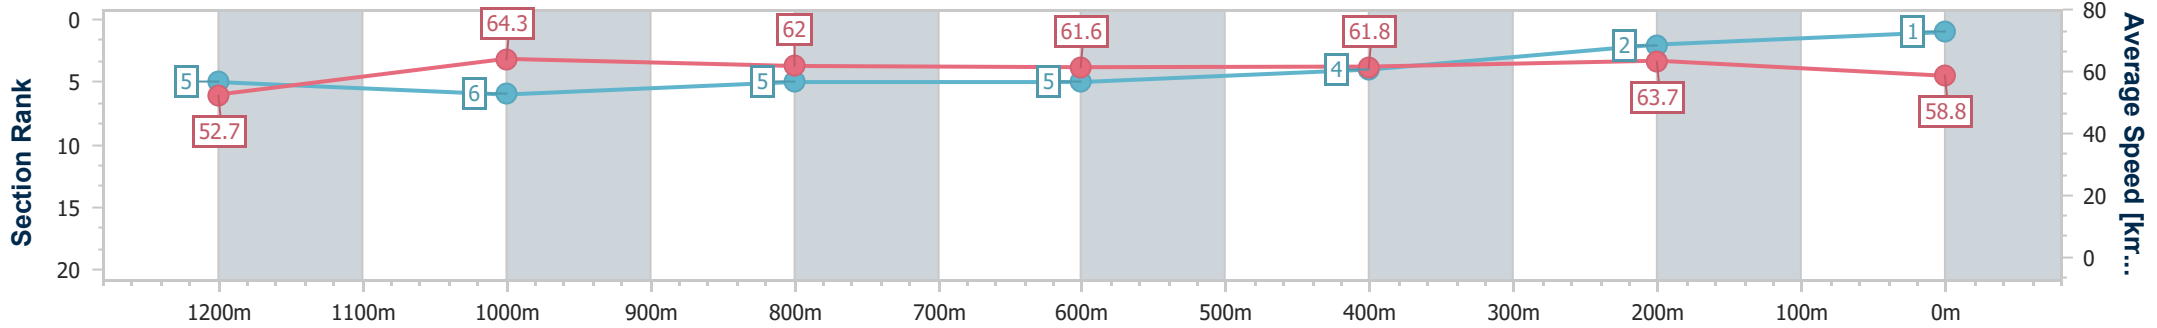

Horse/Jockey Name	Ocean Zar
Final Rank	1
Fastest Section Time (Section)	0:11.23 (1200m)
Top Speed [km/h] (Section)	65.9 (400m)
Race State	Finished

Eagle Farm QLD Professional
Race 3: MOUNT FRANKLIN LIGHTLY SPARKLING
BENCHMARK 70 Handicap - 1400m
20 April 2024 - 12:50
Track Rating: Soft 5, Weather: Fine, Rail Position: +1m Entire

BRISBANE
RACING CLUB

Section	Overall	1200m	1000m	800m	600m	400m	200m
Section Times	1:23.66 [1] (0:13.70)	1:09.96 [5] (0:11.23)	0:58.73 [6] (0:11.71)	0:47.02 [5] (0:11.75)	0:35.27 [5] (0:11.78)	0:23.49 [4] (0:11.27)	0:12.22 [2] (0:12.22)
Average Speed [km/h]	52.7	64.3	62.0	61.6	61.8	63.7	58.8
Top Speed [km/h]	65.1	64.8	62.8	62.2	65.2	65.9	62.3
Avg. Dist. to Rail [m]	3.1	3.3	2.0	0.9	1.9	3.8	3.6
Avg. Stride Freq. [Hz]	2.2	2.2	2.2	2.2	2.2	2.3	2.2
Avg. Stride Length [m]	6.5	8.1	7.9	7.9	7.7	7.6	7.4

- [ ] Ranking at each section and finish
- -.-.- No data available at this section
- NA No data available