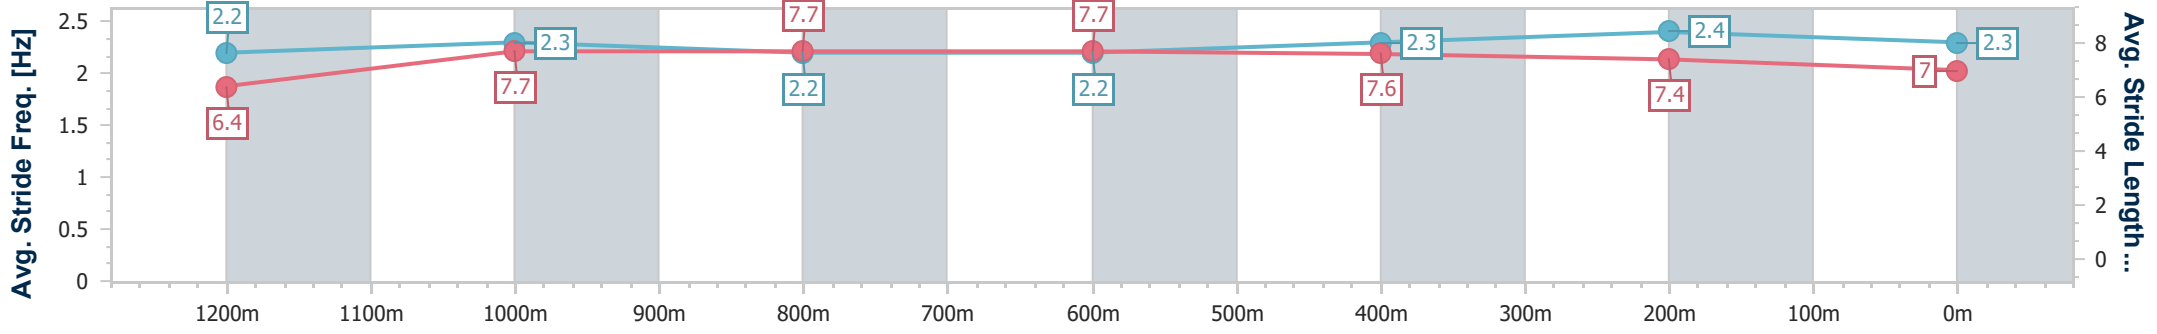

Horse/Jockey Name	Fastconi
Final Rank	11
Fastest Section Time (Section)	0:11.28 (1200m)
Top Speed [km/h] (Section)	65.1 (1200m)
Race State	Finished

Eagle Farm QLD Professional
Race 3: MOUNT FRANKLIN LIGHTLY SPARKLING
BENCHMARK 70 Handicap - 1400m
20 April 2024 - 12:50
Track Rating: Soft 5, Weather: Fine, Rail Position: +1m Entire

BRISBANE
RACING CLUB

Section	Overall	1200m	1000m	800m	600m	400m	200m
Section Times	1:24.88 [11] (0:14.30)	1:10.58 [14] (0:11.28)	0:59.30 [14] (0:11.90)	0:47.40 [15] (0:11.76)	0:35.64 [15] (0:11.50)	0:24.14 [14] (0:11.44)	0:12.70 [10] (0:12.70)
Average Speed [km/h]	50.5	64.0	61.7	61.3	63.3	62.7	56.7
Top Speed [km/h]	63.0	65.1	63.3	63.0	64.2	64.4	60.3
Avg. Dist. to Rail [m]	8.2	4.7	3.5	0.4	2.0	5.8	7.4
Avg. Stride Freq. [Hz]	2.2	2.3	2.2	2.2	2.3	2.4	2.3
Avg. Stride Length [m]	6.4	7.7	7.7	7.7	7.6	7.4	7.0

- [ ] Ranking at each section and finish
- -.-.- No data available at this section
- NA No data available