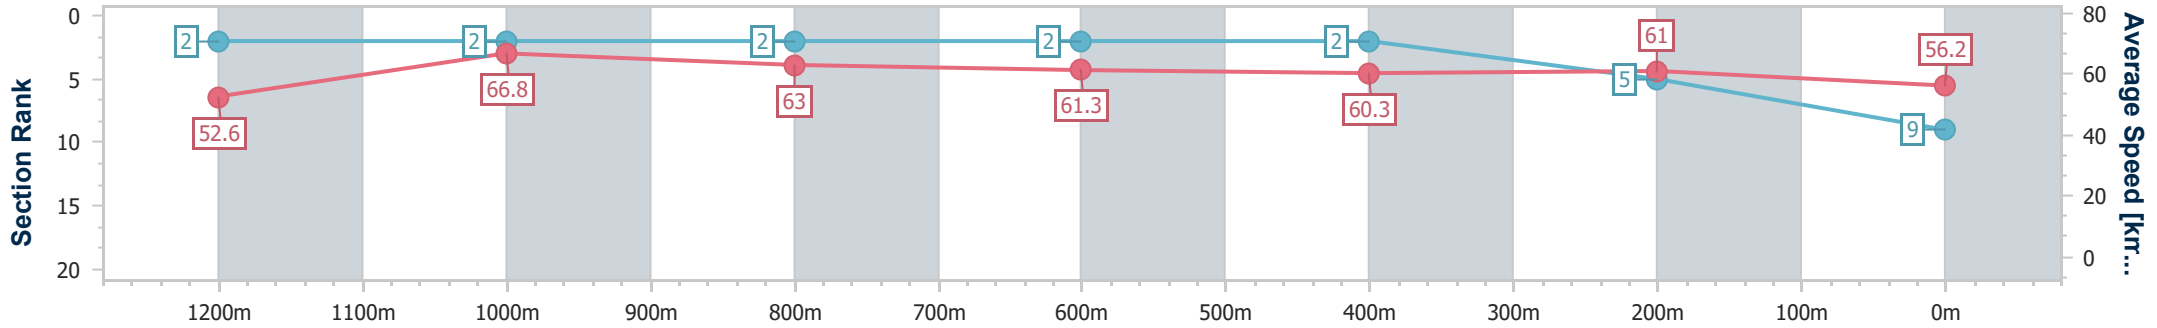

Horse/Jockey Name	Alamira
Final Rank	9
Fastest Section Time (Section)	0:10.83 (1200m)
Top Speed [km/h] (Section)	67.4 (1200m)
Race State	Finished

Eagle Farm QLD Professional
Race 3: MOUNT FRANKLIN LIGHTLY SPARKLING
BENCHMARK 70 Handicap - 1400m
20 April 2024 - 12:50
Track Rating: Soft 5, Weather: Fine, Rail Position: +1m Entire

BRISBANE
RACING CLUB

Section	Overall	1200m	1000m	800m	600m	400m	200m
Section Times	1:24.72 [9] (0:13.64)	1:11.08 [2] (0:10.83)	1:00.25 [2] (0:11.66)	0:48.59 [2] (0:11.94)	0:36.65 [2] (0:11.99)	0:24.66 [2] (0:11.85)	0:12.81 [5] (0:12.81)
Average Speed [km/h]	52.6	66.8	63.0	61.3	60.3	61.0	56.2
Top Speed [km/h]	62.4	67.4	67.3	63.4	61.6	62.1	61.3
Avg. Dist. to Rail [m]	7.0	5.7	3.5	2.8	1.2	2.7	1.3
Avg. Stride Freq. [Hz]	2.4	2.5	2.3	2.3	2.3	2.4	2.3
Avg. Stride Length [m]	6.1	7.5	7.5	7.4	7.2	7.1	6.8

- [ ] Ranking at each section and finish
- -.-.- No data available at this section
- NA No data available