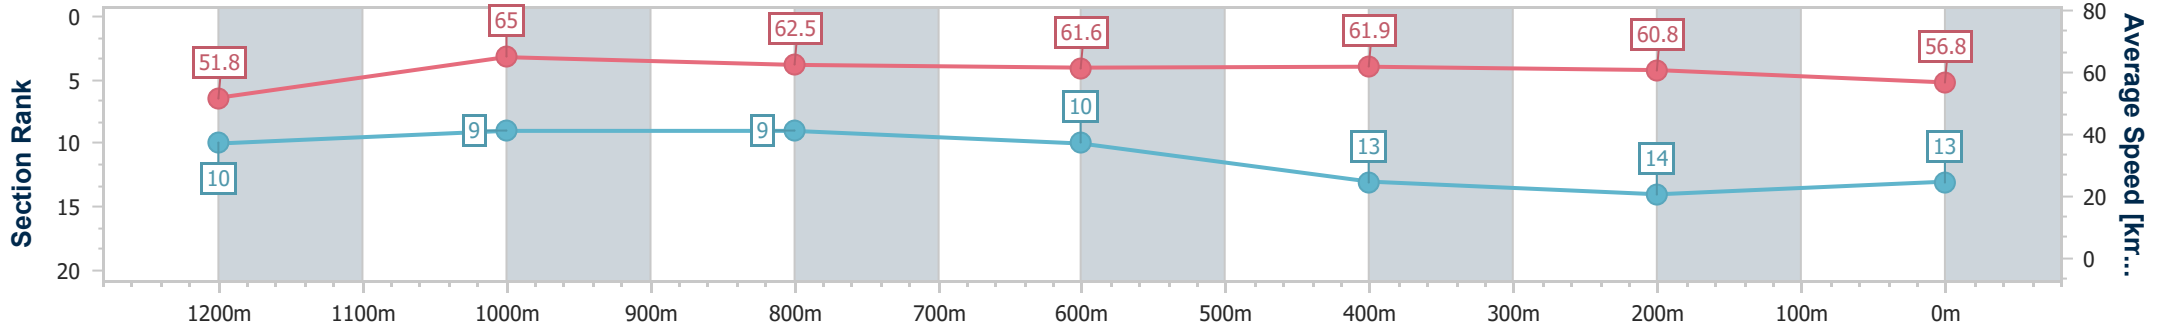

Horse/Jockey Name	More Trouble
Final Rank	13
Fastest Section Time (Section)	0:11.08 (1200m)
Top Speed [km/h] (Section)	66.4 (1200m)
Race State	Finished

Eagle Farm QLD Professional
Race 3: MOUNT FRANKLIN LIGHTLY SPARKLING
BENCHMARK 70 Handicap - 1400m
20 April 2024 - 12:50
Track Rating: Soft 5, Weather: Fine, Rail Position: +1m Entire

BRISBANE
RACING CLUB

Section	Overall	1200m	1000m	800m	600m	400m	200m
Section Times	1:25.18 [13] (0:14.02)	1:11.16 [10] (0:11.08)	1:00.08 [9] (0:11.77)	0:48.31 [9] (0:11.90)	0:36.41 [10] (0:11.87)	0:24.54 [13] (0:11.88)	0:12.66 [14] (0:12.66)
Average Speed [km/h]	51.8	65.0	62.5	61.6	61.9	60.8	56.8
Top Speed [km/h]	65.7	66.4	63.2	63.8	63.8	61.9	59.4
Avg. Dist. to Rail [m]	12.6	6.9	4.4	3.5	4.4	7.6	7.4
Avg. Stride Freq. [Hz]	2.3	2.4	2.3	2.3	2.3	2.3	2.3
Avg. Stride Length [m]	6.3	7.6	7.6	7.6	7.6	7.2	7.0

- [ ] Ranking at each section and finish
- -.-.- No data available at this section
- NA No data available