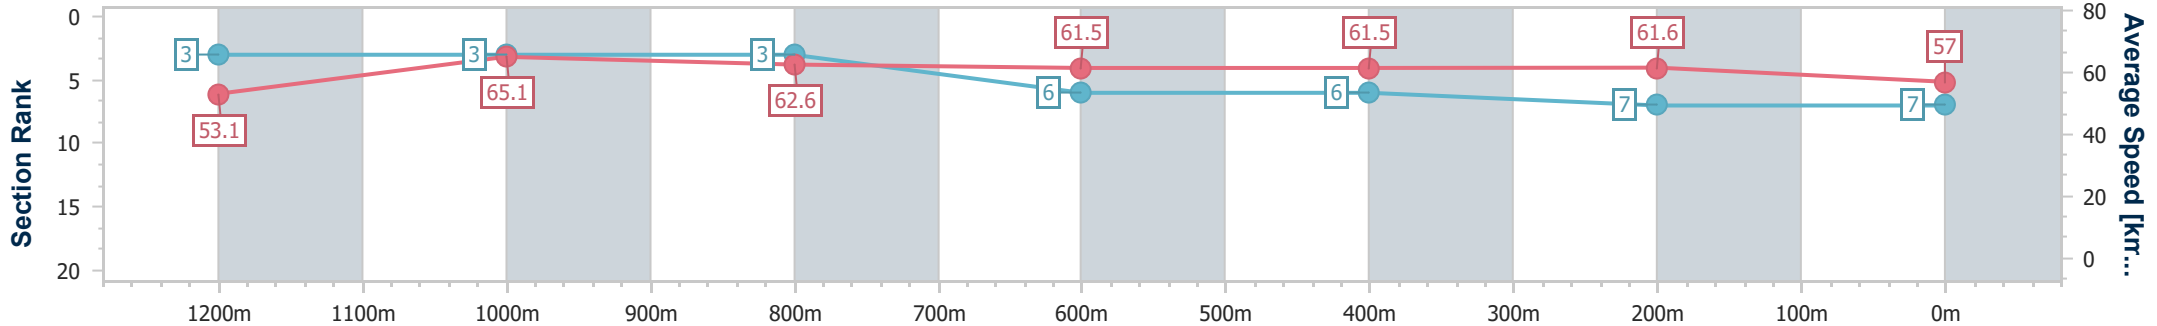

Horse/Jockey Name	Nickelback
Final Rank	7
Fastest Section Time (Section)	0:11.08 (1200m)
Top Speed [km/h] (Section)	67.0 (1200m)
Race State	Finished

Eagle Farm QLD Professional
Race 3: MOUNT FRANKLIN LIGHTLY SPARKLING
BENCHMARK 70 Handicap - 1400m
20 April 2024 - 12:50
Track Rating: Soft 5, Weather: Fine, Rail Position: +1m Entire

BRISBANE
RACING CLUB

Section	Overall	1200m	1000m	800m	600m	400m	200m
Section Times	1:24.60 [7] (0:13.65)	1:10.95 [3] (0:11.08)	0:59.87 [3] (0:11.69)	0:48.18 [3] (0:12.02)	0:36.16 [6] (0:11.88)	0:24.28 [6] (0:11.66)	0:12.62 [7] (0:12.62)
Average Speed [km/h]	53.1	65.1	62.6	61.5	61.5	61.6	57.0
Top Speed [km/h]	65.8	67.0	64.3	61.9	62.9	62.6	61.0
Avg. Dist. to Rail [m]	3.8	4.3	3.8	4.9	3.0	5.0	6.1
Avg. Stride Freq. [Hz]	2.2	2.4	2.3	2.3	2.3	2.3	2.2
Avg. Stride Length [m]	6.5	7.6	7.5	7.5	7.5	7.4	7.1

- [ ] Ranking at each section and finish
- -.-.- No data available at this section
- NA No data available