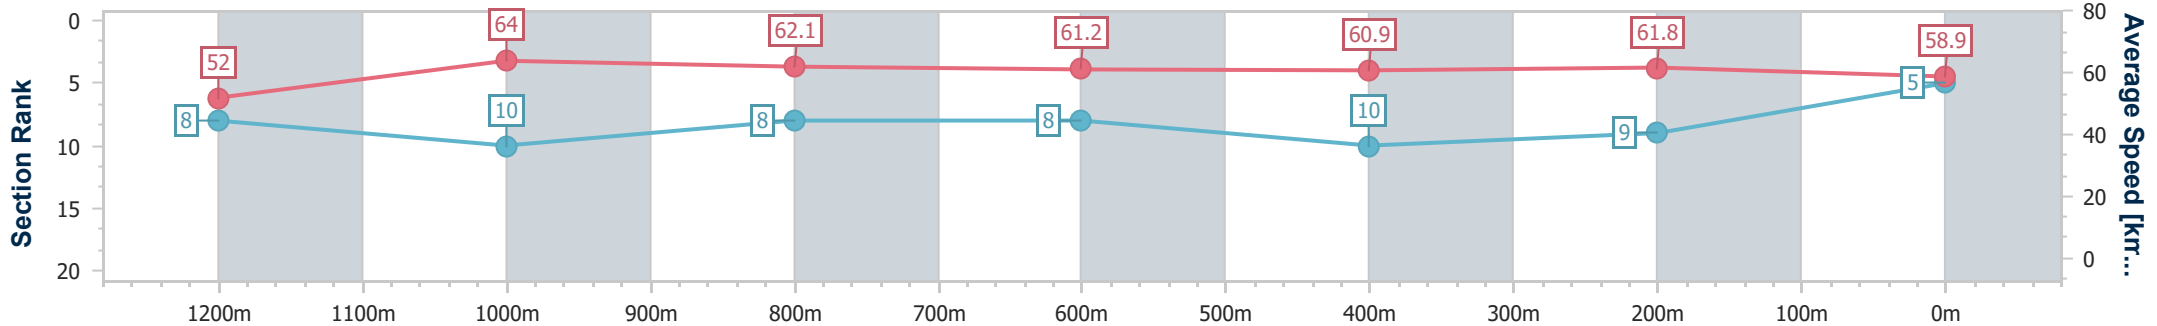

Horse/Jockey Name	Iron Grace
Final Rank	5
Fastest Section Time (Section)	0:11.23 (1200m)
Top Speed [km/h] (Section)	65.7 (Overall)
Race State	Finished

Eagle Farm QLD Professional
Race 3: MOUNT FRANKLIN LIGHTLY SPARKLING
BENCHMARK 70 Handicap - 1400m
20 April 2024 - 12:50
Track Rating: Soft 5, Weather: Fine, Rail Position: +1m Entire

BRISBANE
RACING CLUB

Section	Overall	1200m	1000m	800m	600m	400m	200m
Section Times	1:24.34 [5] (0:13.91)	1:10.43 [8] (0:11.23)	0:59.20 [10] (0:11.69)	0:47.51 [8] (0:11.81)	0:35.70 [8] (0:11.81)	0:23.89 [10] (0:11.66)	0:12.23 [9] (0:12.23)
Average Speed [km/h]	52.0	64.0	62.1	61.2	60.9	61.8	58.9
Top Speed [km/h]	65.7	65.6	63.0	61.7	61.9	63.4	60.9
Avg. Dist. to Rail [m]	1.5	2.6	1.7	0.4	0.9	3.5	0.4
Avg. Stride Freq. [Hz]	2.2	2.4	2.3	2.3	2.3	2.3	2.3
Avg. Stride Length [m]	6.4	7.5	7.4	7.5	7.3	7.3	7.0

- [ ] Ranking at each section and finish
- -.-.- No data available at this section
- NA No data available