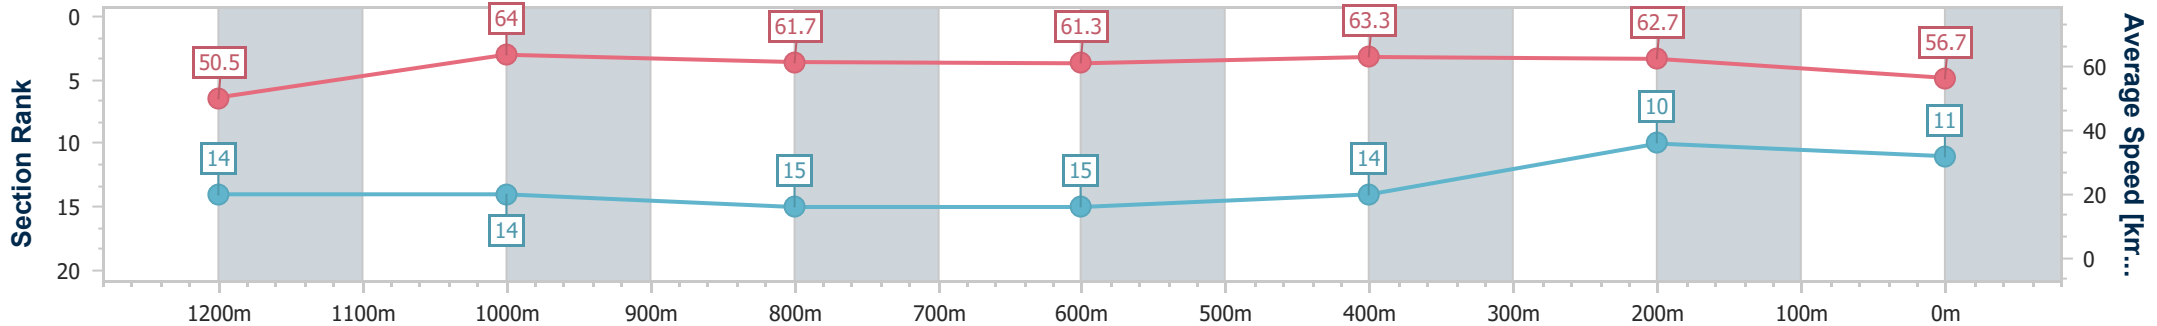

Horse/Jockey Name	Fastconi
Final Rank	11
Fastest Section Time (Section)	0:11.28 (1200m)
Top Speed [km/h] (Section)	65.1 (1200m)
Race State	Finished

Eagle Farm QLD Professional
Race 3: MOUNT FRANKLIN LIGHTLY SPARKLING
BENCHMARK 70 Handicap - 1400m
20 April 2024 - 12:50
Track Rating: Soft 5, Weather: Fine, Rail Position: +1m Entire

BRISBANE
RACING CLUB

Section	Overall	1200m	1000m	800m	600m	400m	200m
Section Times	1:24.88 [11] (0:14.30)	1:10.58 [14] (0:11.28)	0:59.30 [14] (0:11.90)	0:47.40 [15] (0:11.76)	0:35.64 [15] (0:11.50)	0:24.14 [14] (0:11.44)	0:12.70 [10] (0:12.70)
Average Speed [km/h]	50.5	64.0	61.7	61.3	63.3	62.7	56.7
Top Speed [km/h]	63.0	65.1	63.3	63.0	64.2	64.4	60.3
Avg. Dist. to Rail [m]	8.2	4.7	3.5	0.4	2.0	5.8	7.4
Avg. Stride Freq. [Hz]	2.2	2.3	2.2	2.2	2.3	2.4	2.3
Avg. Stride Length [m]	6.4	7.7	7.7	7.7	7.6	7.4	7.0

- [ ] Ranking at each section and finish
- -.-.- No data available at this section
- NA No data available