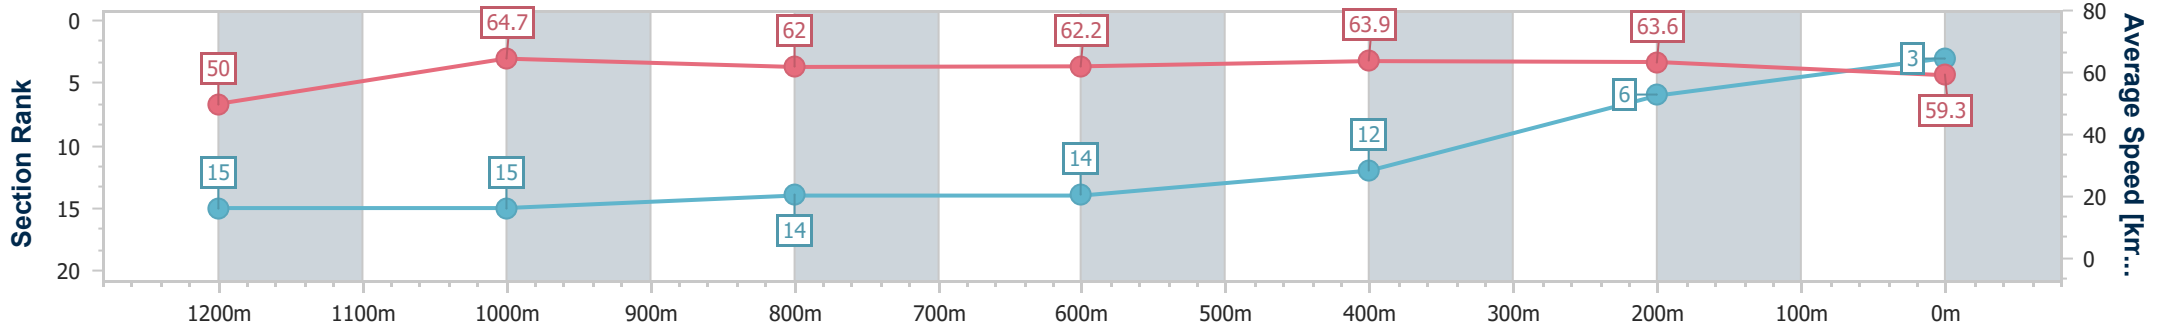

Horse/Jockey Name	Starry Eyes
Final Rank	3
Fastest Section Time (Section)	0:11.14 (1200m)
Top Speed [km/h] (Section)	66.0 (1200m)
Race State	Finished

Eagle Farm QLD Professional
Race 3: MOUNT FRANKLIN LIGHTLY SPARKLING
BENCHMARK 70 Handicap - 1400m
20 April 2024 - 12:50
Track Rating: Soft 5, Weather: Fine, Rail Position: +1m Entire

BRISBANE
RACING CLUB

Section	Overall	1200m	1000m	800m	600m	400m	200m
Section Times	1:24.05 [3] (0:14.47)	1:09.58 [15] (0:11.14)	0:58.44 [15] (0:11.81)	0:46.63 [14] (0:11.74)	0:34.89 [14] (0:11.45)	0:23.44 [12] (0:11.34)	0:12.10 [6] (0:12.10)
Average Speed [km/h]	50.0	64.7	62.0	62.2	63.9	63.6	59.3
Top Speed [km/h]	64.2	66.0	62.7	65.2	65.2	64.2	62.5
Avg. Dist. to Rail [m]	10.2	4.7	3.5	2.4	3.6	8.1	9.5
Avg. Stride Freq. [Hz]	2.2	2.3	2.2	2.2	2.3	2.3	2.3
Avg. Stride Length [m]	6.4	7.7	7.7	7.8	7.7	7.6	7.2

- [ ] Ranking at each section and finish
- -.-.- No data available at this section
- NA No data available