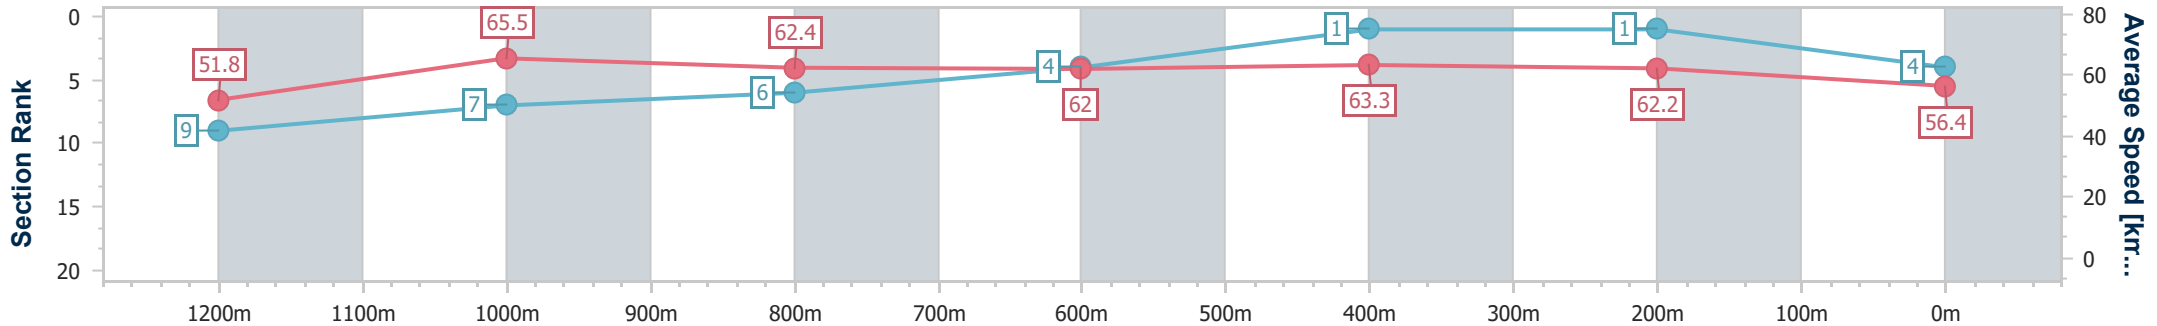

Horse/Jockey Name	Bad Education
Final Rank	4
Fastest Section Time (Section)	0:10.98 (1200m)
Top Speed [km/h] (Section)	67.5 (1200m)
Race State	Finished

Eagle Farm QLD Professional
Race 3: MOUNT FRANKLIN LIGHTLY SPARKLING
BENCHMARK 70 Handicap - 1400m
20 April 2024 - 12:50
Track Rating: Soft 5, Weather: Fine, Rail Position: +1m Entire

BRISBANE
RACING CLUB

Section	Overall	1200m	1000m	800m	600m	400m	200m
Section Times	1:24.19 [4] (0:13.99)	1:10.20 [9] (0:10.98)	0:59.22 [7] (0:11.70)	0:47.52 [6] (0:11.70)	0:35.82 [4] (0:11.50)	0:24.32 [1] (0:11.56)	0:12.76 [1] (0:12.76)
Average Speed [km/h]	51.8	65.5	62.4	62.0	63.3	62.2	56.4
Top Speed [km/h]	64.8	67.5	63.2	62.7	64.1	63.8	60.3
Avg. Dist. to Rail [m]	10.5	4.6	2.6	1.5	2.0	2.6	3.1
Avg. Stride Freq. [Hz]	2.4	2.5	2.4	2.4	2.5	2.5	2.4
Avg. Stride Length [m]	6.1	7.2	7.3	7.3	7.1	7.0	6.5

- [ ] Ranking at each section and finish
- -.-.- No data available at this section
- NA No data available