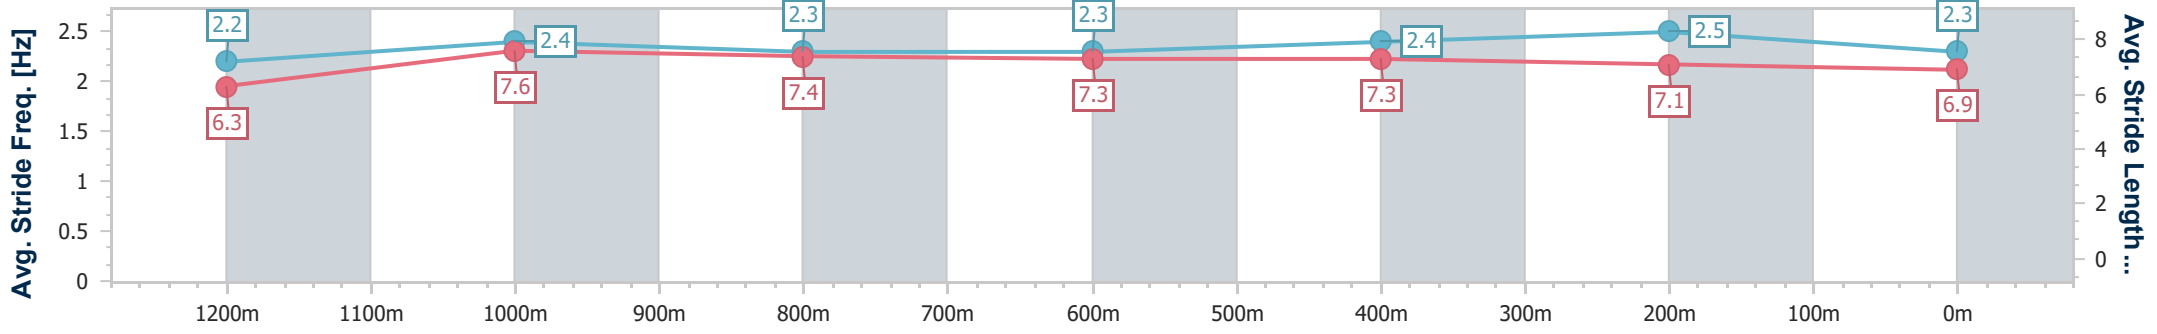

Horse/Jockey Name	Fixated
Final Rank	6
Fastest Section Time (Section)	0:11.20 (1200m)
Top Speed [km/h] (Section)	65.9 (1200m)
Race State	Finished

Eagle Farm QLD Professional
Race 3: MOUNT FRANKLIN LIGHTLY SPARKLING
BENCHMARK 70 Handicap - 1400m
20 April 2024 - 12:50
Track Rating: Soft 5, Weather: Fine, Rail Position: +1m Entire

BRISBANE
RACING CLUB

Section	Overall	1200m	1000m	800m	600m	400m	200m
Section Times	1:24.41 [6] (0:14.16)	1:10.25 [11] (0:11.20)	0:59.05 [12] (0:11.84)	0:47.21 [12] (0:11.82)	0:35.39 [12] (0:11.46)	0:23.93 [11] (0:11.37)	0:12.56 [4] (0:12.56)
Average Speed [km/h]	50.9	64.4	62.2	61.9	63.4	63.3	57.3
Top Speed [km/h]	63.8	65.9	64.2	64.9	64.7	64.5	61.2
Avg. Dist. to Rail [m]	6.6	3.9	4.0	3.3	2.4	4.8	4.2
Avg. Stride Freq. [Hz]	2.2	2.4	2.3	2.3	2.4	2.5	2.3
Avg. Stride Length [m]	6.3	7.6	7.4	7.3	7.3	7.1	6.9

- [ ] Ranking at each section and finish
- -.-.- No data available at this section
- NA No data available