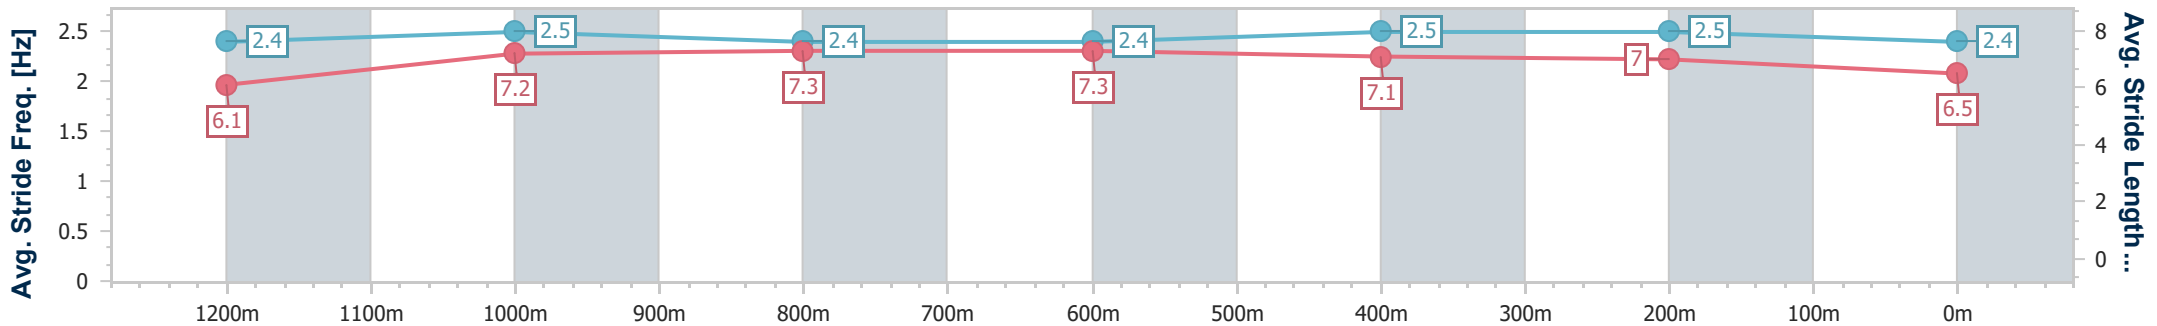

Horse/Jockey Name	Bad Education
Final Rank	4
Fastest Section Time (Section)	0:10.98 (1200m)
Top Speed [km/h] (Section)	67.5 (1200m)
Race State	Finished

Eagle Farm QLD Professional
Race 3: MOUNT FRANKLIN LIGHTLY SPARKLING
BENCHMARK 70 Handicap - 1400m
20 April 2024 - 12:50
Track Rating: Soft 5, Weather: Fine, Rail Position: +1m Entire

BRISBANE
RACING CLUB

Section	Overall	1200m	1000m	800m	600m	400m	200m
Section Times	1:24.19 [4] (0:13.99)	1:10.20 [9] (0:10.98)	0:59.22 [7] (0:11.70)	0:47.52 [6] (0:11.70)	0:35.82 [4] (0:11.50)	0:24.32 [1] (0:11.56)	0:12.76 [1] (0:12.76)
Average Speed [km/h]	51.8	65.5	62.4	62.0	63.3	62.2	56.4
Top Speed [km/h]	64.8	67.5	63.2	62.7	64.1	63.8	60.3
Avg. Dist. to Rail [m]	10.5	4.6	2.6	1.5	2.0	2.6	3.1
Avg. Stride Freq. [Hz]	2.4	2.5	2.4	2.4	2.5	2.5	2.4
Avg. Stride Length [m]	6.1	7.2	7.3	7.3	7.1	7.0	6.5

- [ ] Ranking at each section and finish
- -.-.- No data available at this section
- NA No data available