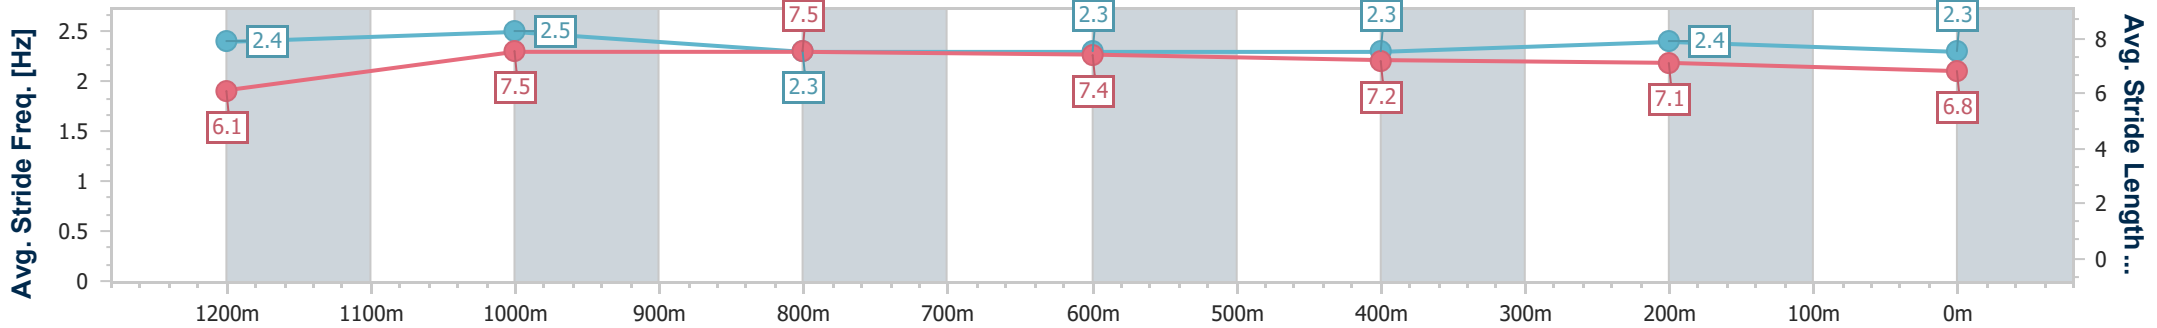

Horse/Jockey Name	Alamira
Final Rank	9
Fastest Section Time (Section)	0:10.83 (1200m)
Top Speed [km/h] (Section)	67.4 (1200m)
Race State	Finished

Eagle Farm QLD Professional
Race 3: MOUNT FRANKLIN LIGHTLY SPARKLING
BENCHMARK 70 Handicap - 1400m
20 April 2024 - 12:50
Track Rating: Soft 5, Weather: Fine, Rail Position: +1m Entire

BRISBANE
RACING CLUB

Section	Overall	1200m	1000m	800m	600m	400m	200m
Section Times	1:24.72 [9] (0:13.64)	1:11.08 [2] (0:10.83)	1:00.25 [2] (0:11.66)	0:48.59 [2] (0:11.94)	0:36.65 [2] (0:11.99)	0:24.66 [2] (0:11.85)	0:12.81 [5] (0:12.81)
Average Speed [km/h]	52.6	66.8	63.0	61.3	60.3	61.0	56.2
Top Speed [km/h]	62.4	67.4	67.3	63.4	61.6	62.1	61.3
Avg. Dist. to Rail [m]	7.0	5.7	3.5	2.8	1.2	2.7	1.3
Avg. Stride Freq. [Hz]	2.4	2.5	2.3	2.3	2.3	2.4	2.3
Avg. Stride Length [m]	6.1	7.5	7.5	7.4	7.2	7.1	6.8

- [ ] Ranking at each section and finish
- -.-.- No data available at this section
- NA No data available