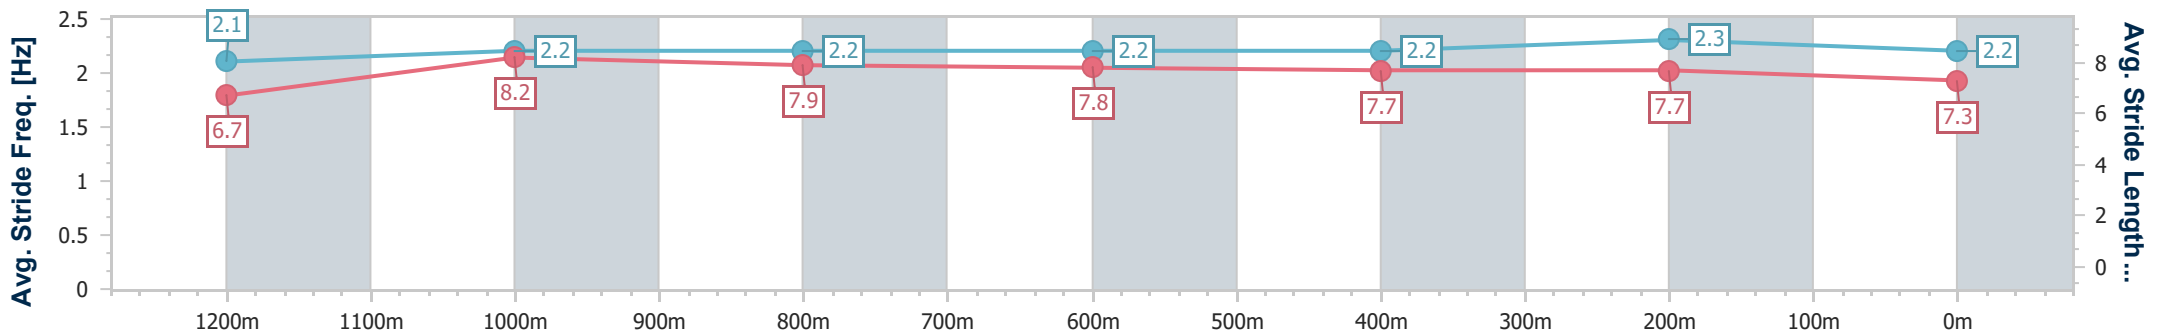

Horse/Jockey Name	Drialle
Final Rank	8
Fastest Section Time (Section)	0:11.24 (1200m)
Top Speed [km/h] (Section)	65.3 (Overall)
Race State	Finished

Eagle Farm QLD Professional
Race 3: MOUNT FRANKLIN LIGHTLY SPARKLING
BENCHMARK 70 Handicap - 1400m
20 April 2024 - 12:50
Track Rating: Soft 5, Weather: Fine, Rail Position: +1m Entire

BRISBANE
RACING CLUB

Section	Overall	1200m	1000m	800m	600m	400m	200m
Section Times	1:24.71 [8] (0:13.83)	1:10.88 [6] (0:11.24)	0:59.64 [8] (0:11.81)	0:47.83 [10] (0:11.86)	0:35.97 [9] (0:11.71)	0:24.26 [9] (0:11.54)	0:12.72 [8] (0:12.72)
Average Speed [km/h]	52.2	64.2	62.1	61.6	61.7	62.5	56.5
Top Speed [km/h]	65.3	64.8	63.3	63.1	63.3	63.7	61.6
Avg. Dist. to Rail [m]	4.7	3.8	3.3	3.3	0.9	2.2	4.4
Avg. Stride Freq. [Hz]	2.1	2.2	2.2	2.2	2.2	2.3	2.2
Avg. Stride Length [m]	6.7	8.2	7.9	7.8	7.7	7.7	7.3

- [ ] Ranking at each section and finish
- -.-.- No data available at this section
- NA No data available