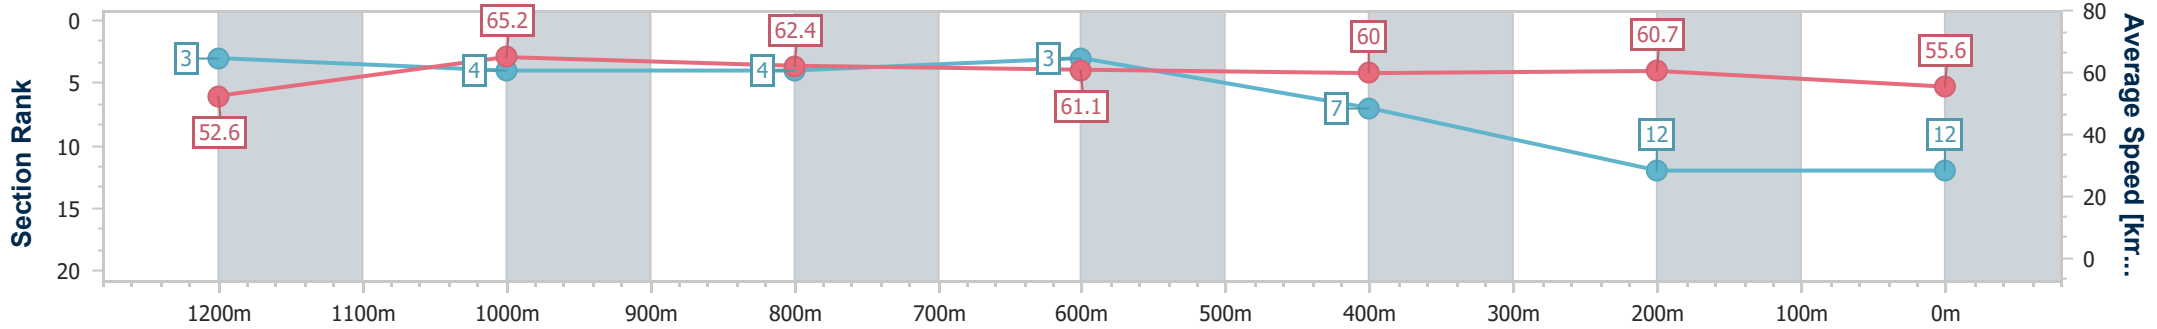

Horse/Jockey Name	Kipling's Journey
Final Rank	12
Fastest Section Time (Section)	0:11.08 (1200m)
Top Speed [km/h] (Section)	66.2 (1200m)
Race State	Finished

Eagle Farm QLD Professional
Race 3: MOUNT FRANKLIN LIGHTLY SPARKLING
BENCHMARK 70 Handicap - 1400m
20 April 2024 - 12:50
Track Rating: Soft 5, Weather: Fine, Rail Position: +1m Entire

BRISBANE
RACING CLUB

Section	Overall	1200m	1000m	800m	600m	400m	200m
Section Times	1:25.16 [12] (0:13.65)	1:11.51 [3] (0:11.08)	1:00.43 [4] (0:11.69)	0:48.74 [4] (0:11.91)	0:36.83 [3] (0:12.03)	0:24.80 [7] (0:11.86)	0:12.94 [12] (0:12.94)
Average Speed [km/h]	52.6	65.2	62.4	61.1	60.0	60.7	55.6
Top Speed [km/h]	65.8	66.2	63.3	62.4	60.8	61.8	58.5
Avg. Dist. to Rail [m]	1.7	2.8	2.6	2.5	0.6	1.6	2.3
Avg. Stride Freq. [Hz]	2.2	2.2	2.2	2.2	2.2	2.2	2.1
Avg. Stride Length [m]	6.6	8.1	8.1	7.9	7.7	7.6	7.4

- [ ] Ranking at each section and finish
- -.-.- No data available at this section
- NA No data available