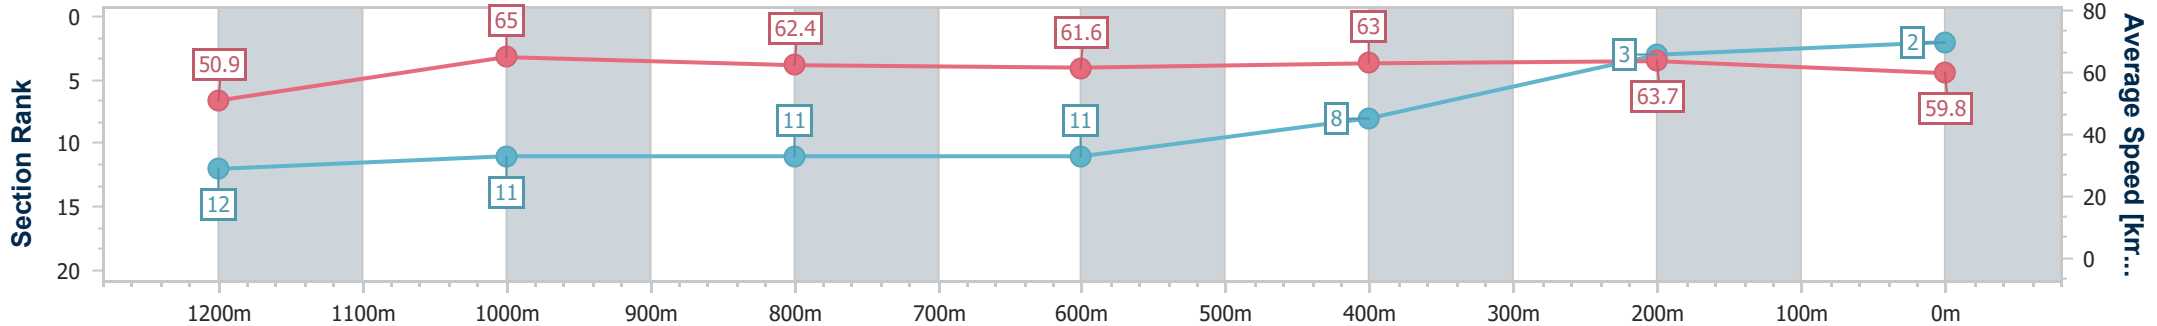

Horse/Jockey Name	Talk Time
Final Rank	2
Fastest Section Time (Section)	0:11.07 (1200m)
Top Speed [km/h] (Section)	66.5 (1200m)
Race State	Finished

Eagle Farm QLD Professional
Race 3: MOUNT FRANKLIN LIGHTLY SPARKLING
BENCHMARK 70 Handicap - 1400m
20 April 2024 - 12:50
Track Rating: Soft 5, Weather: Fine, Rail Position: +1m Entire

BRISBANE
RACING CLUB

Section	Overall	1200m	1000m	800m	600m	400m	200m
Section Times	1:23.76 [2] (0:14.22)	1:09.54 [12] (0:11.07)	0:58.47 [11] (0:11.77)	0:46.70 [11] (0:11.80)	0:34.90 [11] (0:11.52)	0:23.38 [8] (0:11.33)	0:12.05 [3] (0:12.05)
Average Speed [km/h]	50.9	65.0	62.4	61.6	63.0	63.7	59.8
Top Speed [km/h]	64.0	66.5	63.4	63.7	63.7	64.5	62.4
Avg. Dist. to Rail [m]	9.6	4.8	3.6	2.2	2.0	5.7	4.8
Avg. Stride Freq. [Hz]	2.1	2.3	2.2	2.2	2.3	2.3	2.3
Avg. Stride Length [m]	6.6	8.0	7.8	7.8	7.8	7.8	7.4

- [ ] Ranking at each section and finish
- -.-.- No data available at this section
- NA No data available