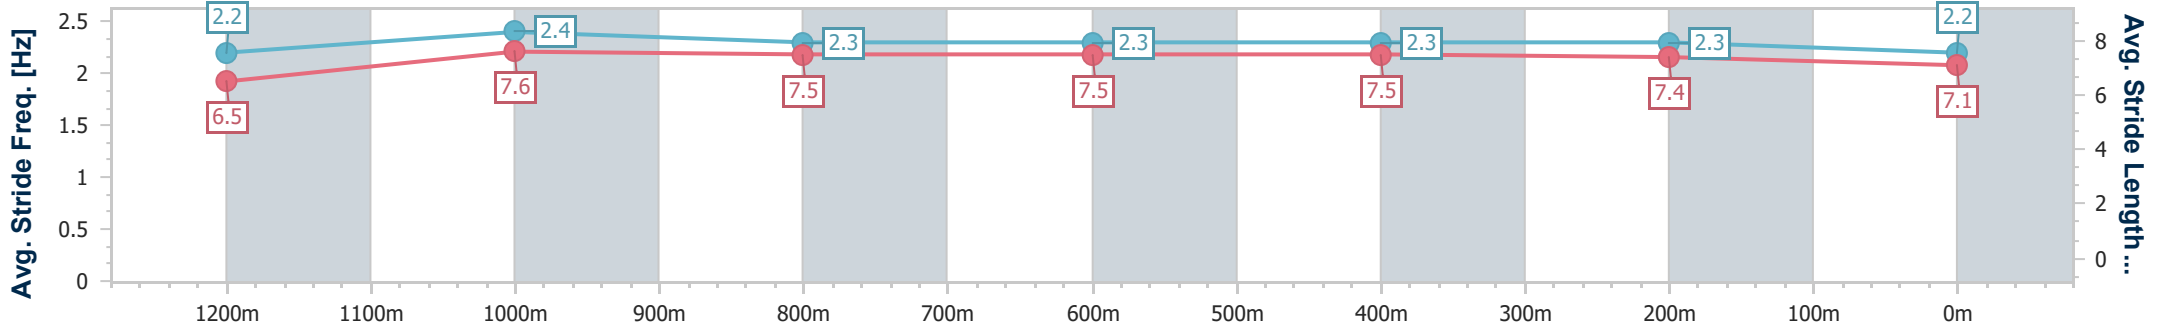

Horse/Jockey Name	Nickelback
Final Rank	7
Fastest Section Time (Section)	0:11.08 (1200m)
Top Speed [km/h] (Section)	67.0 (1200m)
Race State	Finished

Eagle Farm QLD Professional
Race 3: MOUNT FRANKLIN LIGHTLY SPARKLING
BENCHMARK 70 Handicap - 1400m
20 April 2024 - 12:50
Track Rating: Soft 5, Weather: Fine, Rail Position: +1m Entire

BRISBANE
RACING CLUB

Section	Overall	1200m	1000m	800m	600m	400m	200m
Section Times	1:24.60 [7] (0:13.65)	1:10.95 [3] (0:11.08)	0:59.87 [3] (0:11.69)	0:48.18 [3] (0:12.02)	0:36.16 [6] (0:11.88)	0:24.28 [6] (0:11.66)	0:12.62 [7] (0:12.62)
Average Speed [km/h]	53.1	65.1	62.6	61.5	61.5	61.6	57.0
Top Speed [km/h]	65.8	67.0	64.3	61.9	62.9	62.6	61.0
Avg. Dist. to Rail [m]	3.8	4.3	3.8	4.9	3.0	5.0	6.1
Avg. Stride Freq. [Hz]	2.2	2.4	2.3	2.3	2.3	2.3	2.2
Avg. Stride Length [m]	6.5	7.6	7.5	7.5	7.5	7.4	7.1

- [ ] Ranking at each section and finish
- -.-.- No data available at this section
- NA No data available