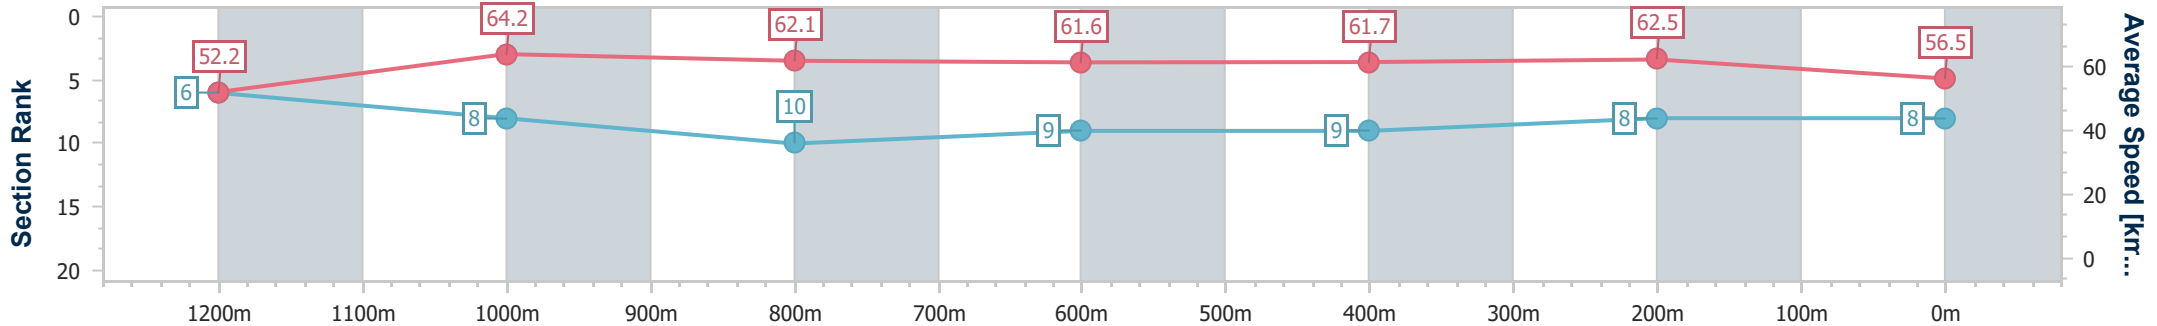

Horse/Jockey Name	Drialle
Final Rank	8
Fastest Section Time (Section)	0:11.24 (1200m)
Top Speed [km/h] (Section)	65.3 (Overall)
Race State	Finished

Eagle Farm QLD Professional
Race 3: MOUNT FRANKLIN LIGHTLY SPARKLING
BENCHMARK 70 Handicap - 1400m
20 April 2024 - 12:50
Track Rating: Soft 5, Weather: Fine, Rail Position: +1m Entire

BRISBANE
RACING CLUB

Section	Overall	1200m	1000m	800m	600m	400m	200m
Section Times	1:24.71 [8] (0:13.83)	1:10.88 [6] (0:11.24)	0:59.64 [8] (0:11.81)	0:47.83 [10] (0:11.86)	0:35.97 [9] (0:11.71)	0:24.26 [9] (0:11.54)	0:12.72 [8] (0:12.72)
Average Speed [km/h]	52.2	64.2	62.1	61.6	61.7	62.5	56.5
Top Speed [km/h]	65.3	64.8	63.3	63.1	63.3	63.7	61.6
Avg. Dist. to Rail [m]	4.7	3.8	3.3	3.3	0.9	2.2	4.4
Avg. Stride Freq. [Hz]	2.1	2.2	2.2	2.2	2.2	2.3	2.2
Avg. Stride Length [m]	6.7	8.2	7.9	7.8	7.7	7.7	7.3

- [ ] Ranking at each section and finish
- -.-.- No data available at this section
- NA No data available