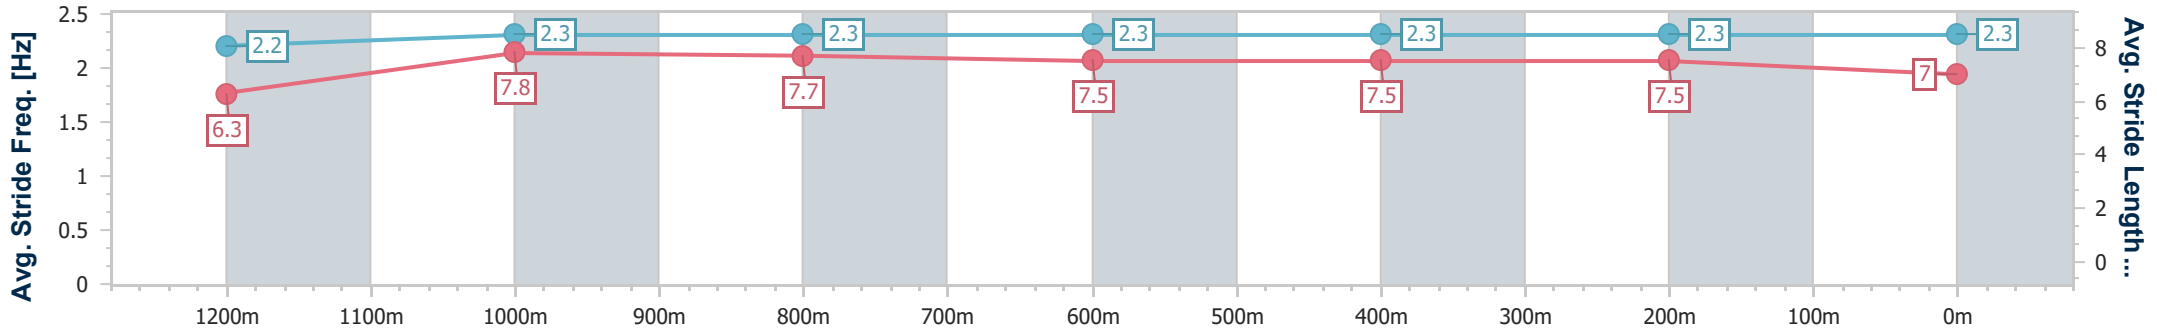

Horse/Jockey Name	Regal Edition
Final Rank	10
Fastest Section Time (Section)	0:11.15 (1200m)
Top Speed [km/h] (Section)	66.0 (1200m)
Race State	Finished

Eagle Farm QLD Professional
Race 3: MOUNT FRANKLIN LIGHTLY SPARKLING
BENCHMARK 70 Handicap - 1400m
20 April 2024 - 12:50
Track Rating: Soft 5, Weather: Fine, Rail Position: +1m Entire

BRISBANE
RACING CLUB

Section	Overall	1200m	1000m	800m	600m	400m	200m
Section Times	1:24.74 [10] (0:14.30)	1:10.44 [13] (0:11.15)	0:59.29 [13] (0:11.81)	0:47.48 [13] (0:11.88)	0:35.60 [13] (0:11.65)	0:23.95 [15] (0:11.56)	0:12.39 [13] (0:12.39)
Average Speed [km/h]	50.6	64.7	61.8	61.4	61.8	62.5	58.0
Top Speed [km/h]	65.7	66.0	63.2	62.8	63.4	63.5	61.0
Avg. Dist. to Rail [m]	2.6	2.5	3.3	2.1	0.7	4.2	5.5
Avg. Stride Freq. [Hz]	2.2	2.3	2.3	2.3	2.3	2.3	2.3
Avg. Stride Length [m]	6.3	7.8	7.7	7.5	7.5	7.5	7.0

- [ ] Ranking at each section and finish
- -.-.- No data available at this section
- NA No data available