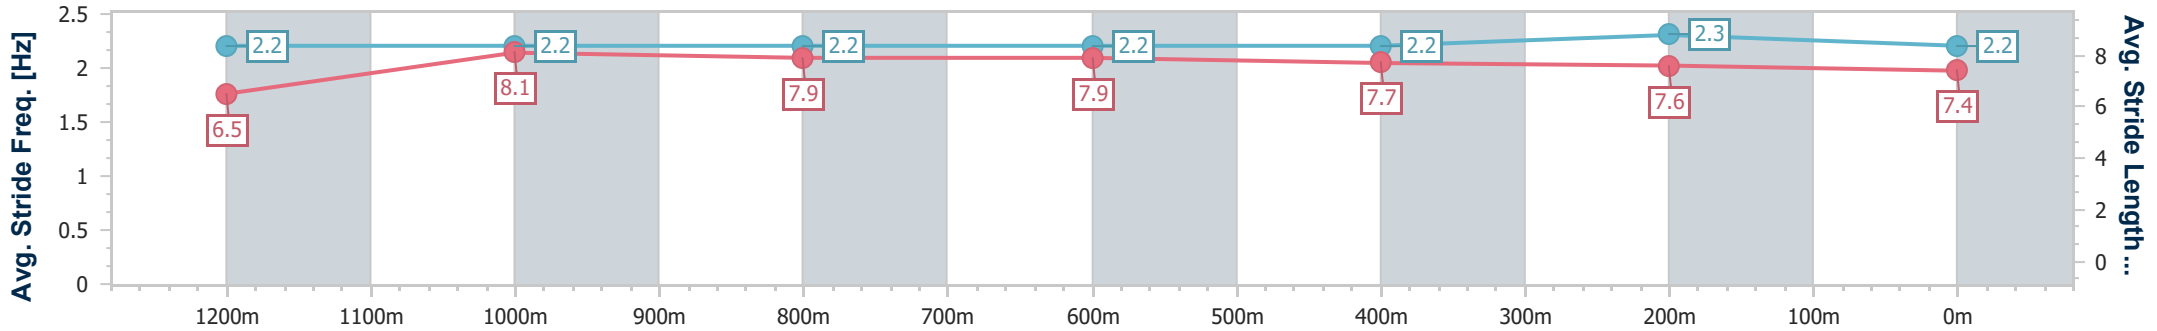

Horse/Jockey Name	Ocean Zar
Final Rank	1
Fastest Section Time (Section)	0:11.23 (1200m)
Top Speed [km/h] (Section)	65.9 (400m)
Race State	Finished

Eagle Farm QLD Professional
Race 3: MOUNT FRANKLIN LIGHTLY SPARKLING
BENCHMARK 70 Handicap - 1400m
20 April 2024 - 12:50
Track Rating: Soft 5, Weather: Fine, Rail Position: +1m Entire

BRISBANE
RACING CLUB

Section	Overall	1200m	1000m	800m	600m	400m	200m
Section Times	1:23.66 [1] (0:13.70)	1:09.96 [5] (0:11.23)	0:58.73 [6] (0:11.71)	0:47.02 [5] (0:11.75)	0:35.27 [5] (0:11.78)	0:23.49 [4] (0:11.27)	0:12.22 [2] (0:12.22)
Average Speed [km/h]	52.7	64.3	62.0	61.6	61.8	63.7	58.8
Top Speed [km/h]	65.1	64.8	62.8	62.2	65.2	65.9	62.3
Avg. Dist. to Rail [m]	3.1	3.3	2.0	0.9	1.9	3.8	3.6
Avg. Stride Freq. [Hz]	2.2	2.2	2.2	2.2	2.2	2.3	2.2
Avg. Stride Length [m]	6.5	8.1	7.9	7.9	7.7	7.6	7.4

- [ ] Ranking at each section and finish
- -.-.- No data available at this section
- NA No data available