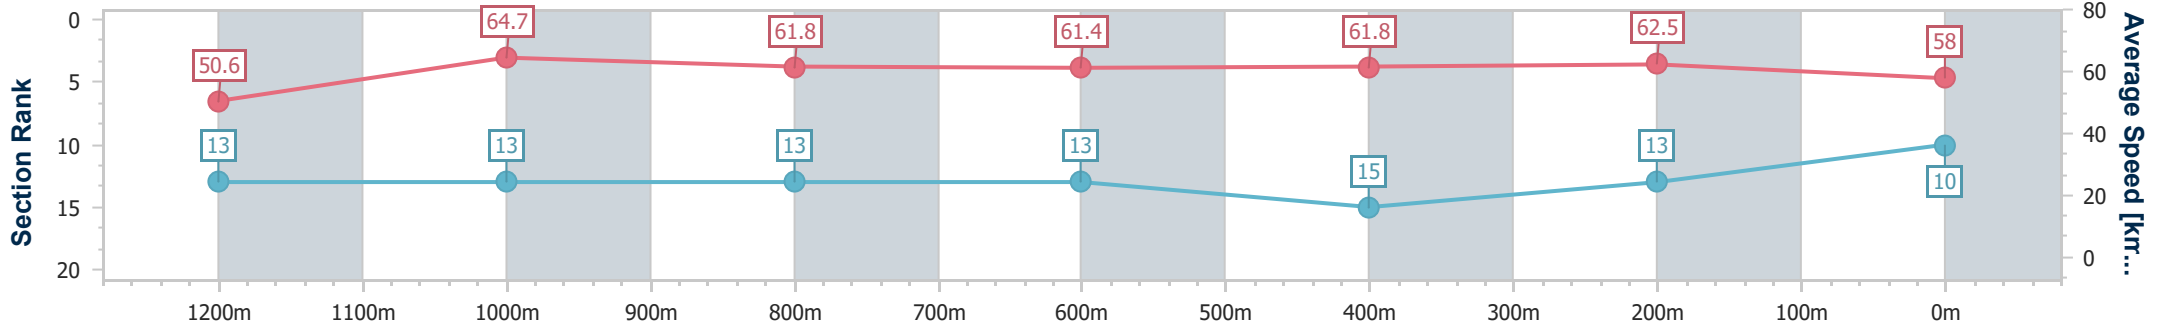

Horse/Jockey Name	Regal Edition
Final Rank	10
Fastest Section Time (Section)	0:11.15 (1200m)
Top Speed [km/h] (Section)	66.0 (1200m)
Race State	Finished

Eagle Farm QLD Professional
Race 3: MOUNT FRANKLIN LIGHTLY SPARKLING
BENCHMARK 70 Handicap - 1400m
20 April 2024 - 12:50
Track Rating: Soft 5, Weather: Fine, Rail Position: +1m Entire

BRISBANE
RACING CLUB

Section	Overall	1200m	1000m	800m	600m	400m	200m
Section Times	1:24.74 [10] (0:14.30)	1:10.44 [13] (0:11.15)	0:59.29 [13] (0:11.81)	0:47.48 [13] (0:11.88)	0:35.60 [13] (0:11.65)	0:23.95 [15] (0:11.56)	0:12.39 [13] (0:12.39)
Average Speed [km/h]	50.6	64.7	61.8	61.4	61.8	62.5	58.0
Top Speed [km/h]	65.7	66.0	63.2	62.8	63.4	63.5	61.0
Avg. Dist. to Rail [m]	2.6	2.5	3.3	2.1	0.7	4.2	5.5
Avg. Stride Freq. [Hz]	2.2	2.3	2.3	2.3	2.3	2.3	2.3
Avg. Stride Length [m]	6.3	7.8	7.7	7.5	7.5	7.5	7.0

- [ ] Ranking at each section and finish
- -.-.- No data available at this section
- NA No data available