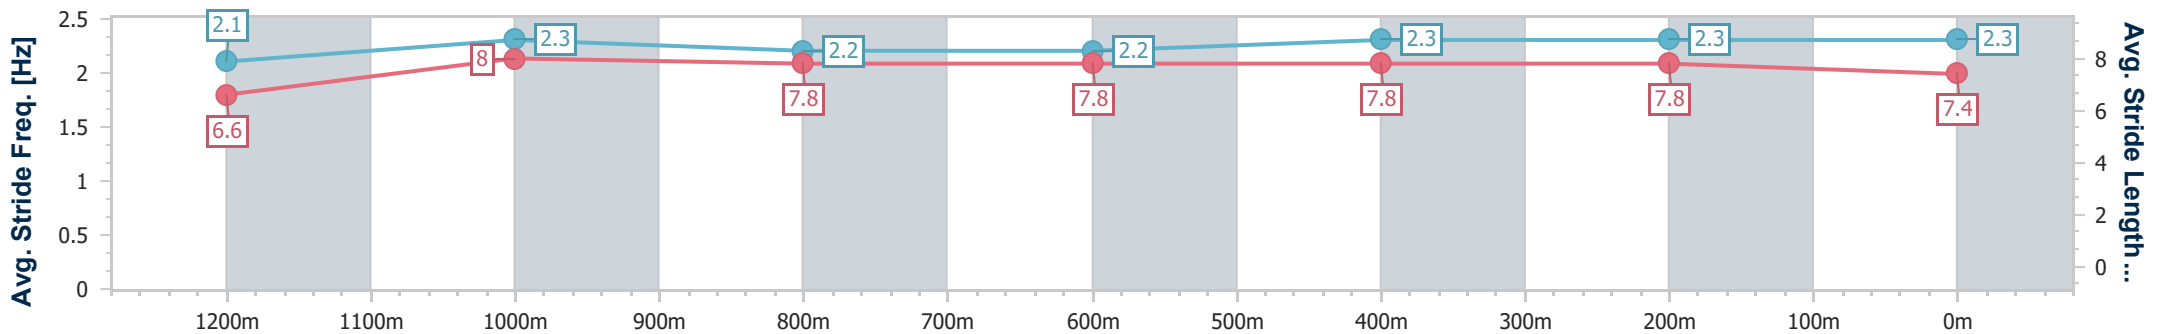

Horse/Jockey Name	Talk Time
Final Rank	2
Fastest Section Time (Section)	0:11.07 (1200m)
Top Speed [km/h] (Section)	66.5 (1200m)
Race State	Finished

Eagle Farm QLD Professional
Race 3: MOUNT FRANKLIN LIGHTLY SPARKLING
BENCHMARK 70 Handicap - 1400m
20 April 2024 - 12:50
Track Rating: Soft 5, Weather: Fine, Rail Position: +1m Entire

BRISBANE
RACING CLUB

Section	Overall	1200m	1000m	800m	600m	400m	200m
Section Times	1:23.76 [2] (0:14.22)	1:09.54 [12] (0:11.07)	0:58.47 [11] (0:11.77)	0:46.70 [11] (0:11.80)	0:34.90 [11] (0:11.52)	0:23.38 [8] (0:11.33)	0:12.05 [3] (0:12.05)
Average Speed [km/h]	50.9	65.0	62.4	61.6	63.0	63.7	59.8
Top Speed [km/h]	64.0	66.5	63.4	63.7	63.7	64.5	62.4
Avg. Dist. to Rail [m]	9.6	4.8	3.6	2.2	2.0	5.7	4.8
Avg. Stride Freq. [Hz]	2.1	2.3	2.2	2.2	2.3	2.3	2.3
Avg. Stride Length [m]	6.6	8.0	7.8	7.8	7.8	7.8	7.4

- [ ] Ranking at each section and finish
- -.-.- No data available at this section
- NA No data available