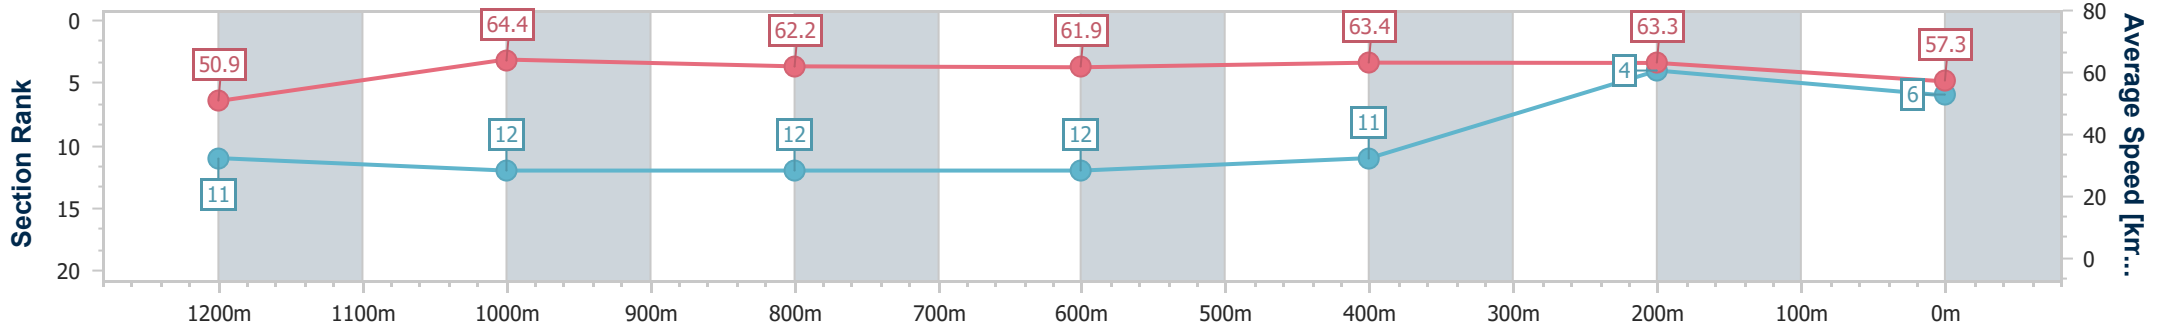

Horse/Jockey Name	Fixated
Final Rank	6
Fastest Section Time (Section)	0:11.20 (1200m)
Top Speed [km/h] (Section)	65.9 (1200m)
Race State	Finished

Eagle Farm QLD Professional
Race 3: MOUNT FRANKLIN LIGHTLY SPARKLING
BENCHMARK 70 Handicap - 1400m
20 April 2024 - 12:50
Track Rating: Soft 5, Weather: Fine, Rail Position: +1m Entire

BRISBANE
RACING CLUB

Section	Overall	1200m	1000m	800m	600m	400m	200m
Section Times	1:24.41 [6] (0:14.16)	1:10.25 [11] (0:11.20)	0:59.05 [12] (0:11.84)	0:47.21 [12] (0:11.82)	0:35.39 [12] (0:11.46)	0:23.93 [11] (0:11.37)	0:12.56 [4] (0:12.56)
Average Speed [km/h]	50.9	64.4	62.2	61.9	63.4	63.3	57.3
Top Speed [km/h]	63.8	65.9	64.2	64.9	64.7	64.5	61.2
Avg. Dist. to Rail [m]	6.6	3.9	4.0	3.3	2.4	4.8	4.2
Avg. Stride Freq. [Hz]	2.2	2.4	2.3	2.3	2.4	2.5	2.3
Avg. Stride Length [m]	6.3	7.6	7.4	7.3	7.3	7.1	6.9

- [ ] Ranking at each section and finish
- -.-.- No data available at this section
- NA No data available