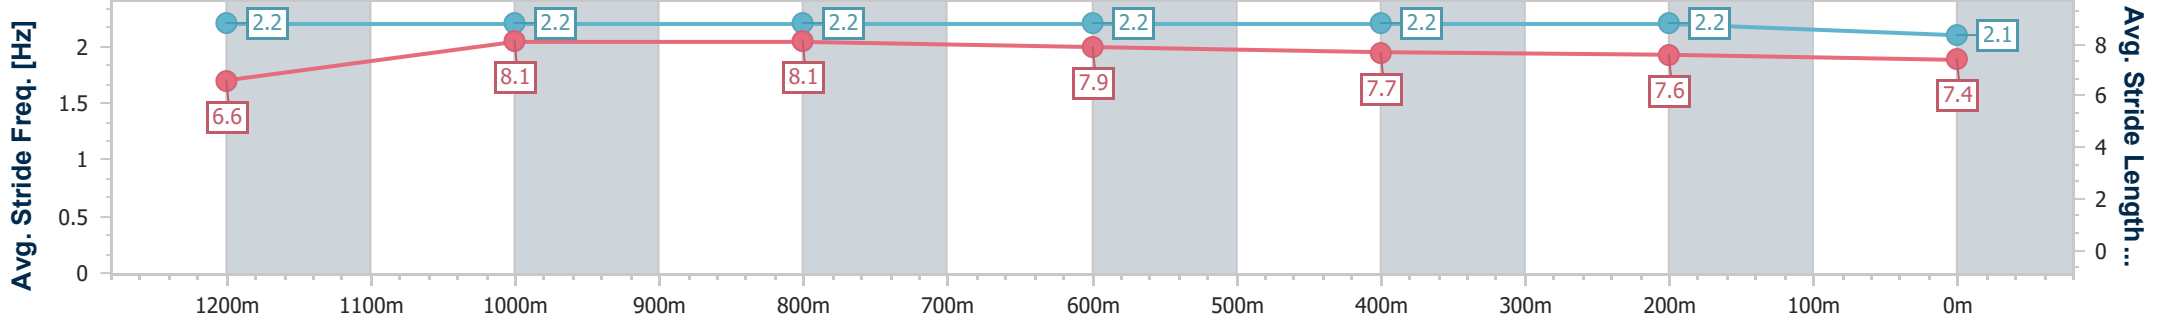

Horse/Jockey Name	Kipling's Journey
Final Rank	12
Fastest Section Time (Section)	0:11.08 (1200m)
Top Speed [km/h] (Section)	66.2 (1200m)
Race State	Finished

Eagle Farm QLD Professional
Race 3: MOUNT FRANKLIN LIGHTLY SPARKLING
BENCHMARK 70 Handicap - 1400m
20 April 2024 - 12:50
Track Rating: Soft 5, Weather: Fine, Rail Position: +1m Entire

BRISBANE
RACING CLUB

Section	Overall	1200m	1000m	800m	600m	400m	200m
Section Times	1:25.16 [12] (0:13.65)	1:11.51 [3] (0:11.08)	1:00.43 [4] (0:11.69)	0:48.74 [4] (0:11.91)	0:36.83 [3] (0:12.03)	0:24.80 [7] (0:11.86)	0:12.94 [12] (0:12.94)
Average Speed [km/h]	52.6	65.2	62.4	61.1	60.0	60.7	55.6
Top Speed [km/h]	65.8	66.2	63.3	62.4	60.8	61.8	58.5
Avg. Dist. to Rail [m]	1.7	2.8	2.6	2.5	0.6	1.6	2.3
Avg. Stride Freq. [Hz]	2.2	2.2	2.2	2.2	2.2	2.2	2.1
Avg. Stride Length [m]	6.6	8.1	8.1	7.9	7.7	7.6	7.4

- [ ] Ranking at each section and finish
- -.-.- No data available at this section
- NA No data available