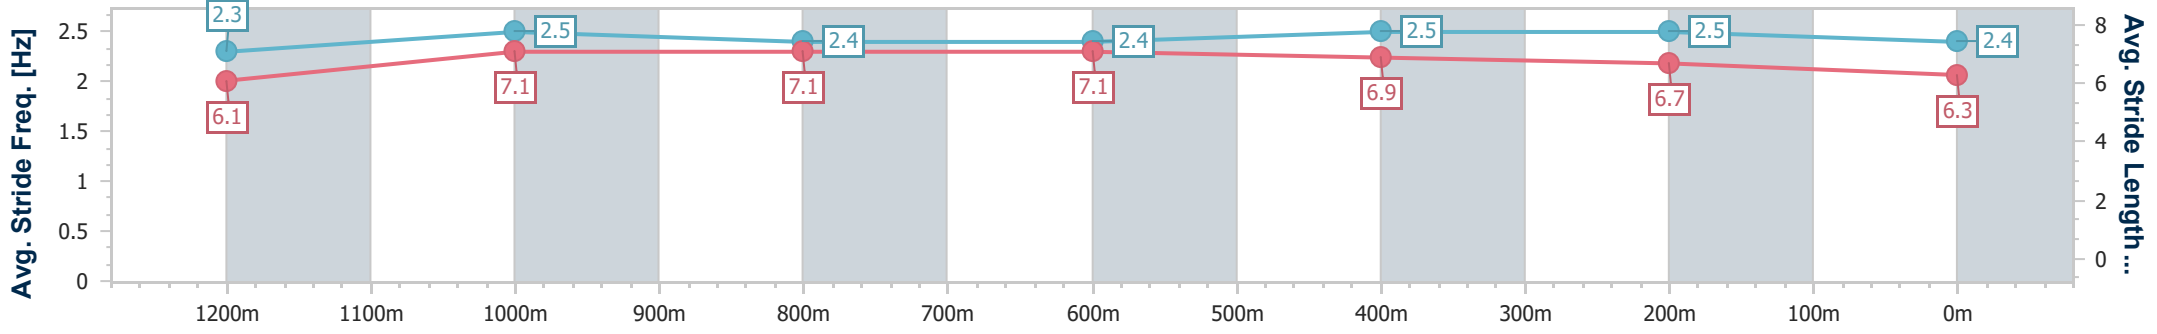

Horse/Jockey Name	Iring
Final Rank	14
Fastest Section Time (Section)	0:11.05 (1200m)
Top Speed [km/h] (Section)	66.1 (1200m)
Race State	Finished

Eagle Farm QLD Professional
Race 3: MOUNT FRANKLIN LIGHTLY SPARKLING
BENCHMARK 70 Handicap - 1400m
20 April 2024 - 12:50
Track Rating: Soft 5, Weather: Fine, Rail Position: +1m Entire

BRISBANE
RACING CLUB

Section	Overall	1200m	1000m	800m	600m	400m	200m
Section Times	1:25.52 [14] (0:13.87)	1:11.65 [7] (0:11.05)	1:00.60 [5] (0:11.85)	0:48.75 [7] (0:11.77)	0:36.98 [7] (0:11.70)	0:25.28 [5] (0:11.95)	0:13.33 [11] (0:13.33)
Average Speed [km/h]	52.1	65.2	61.6	61.5	61.2	60.3	54.1
Top Speed [km/h]	65.0	66.1	63.2	62.4	61.9	61.7	56.9
Avg. Dist. to Rail [m]	1.1	3.5	2.7	0.7	0.9	1.1	1.0
Avg. Stride Freq. [Hz]	2.3	2.5	2.4	2.4	2.5	2.5	2.4
Avg. Stride Length [m]	6.1	7.1	7.1	7.1	6.9	6.7	6.3

- [ ] Ranking at each section and finish
- -.-.- No data available at this section
- NA No data available