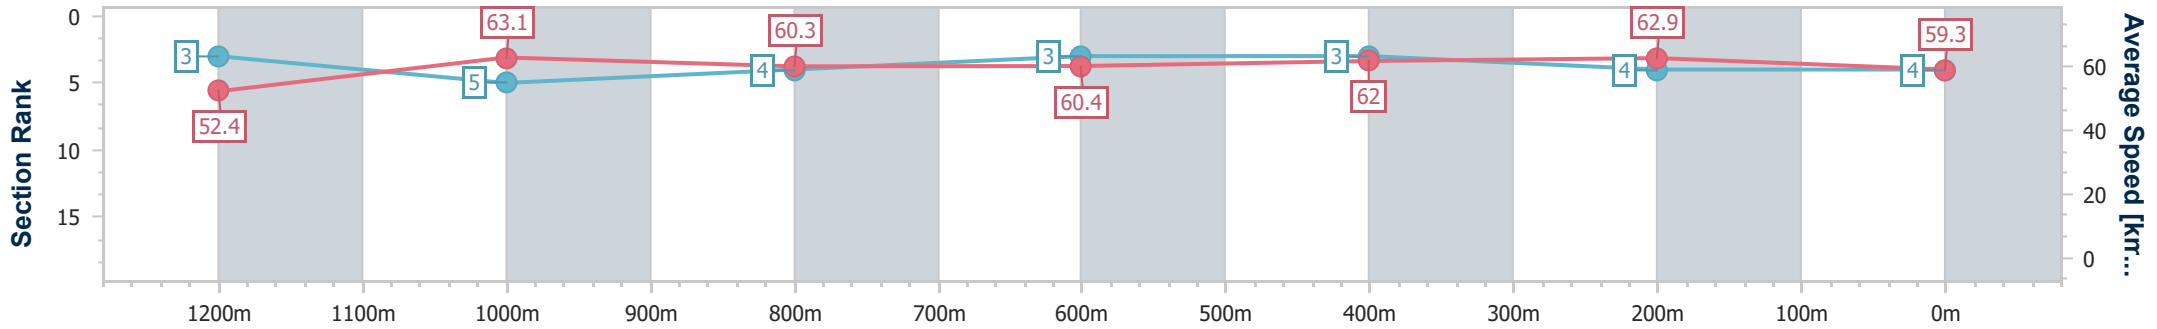

Horse/Jockey Name	Captain Fenkel
Final Rank	4
Fastest Section Time (Section)	0:11.41 (1200m)
Top Speed [km/h] (Section)	64.9 (1200m)
Race State	Finished

Eagle Farm QLD Professional
Race 9: JONES & CO IGA DAYBREAK LOVER - 1400m
20 April 2024 - 16:29
Track Rating: Soft 6, Weather: Fine, Rail Position: +1m Entire

BRISBANE
RACING CLUB

Section	Overall	1200m	1000m	800m	600m	400m	200m
Section Times	1:24.58 [4] (0:13.80)	1:10.78 [3] (0:11.41)	0:59.37 [5] (0:12.07)	0:47.30 [4] (0:11.98)	0:35.32 [3] (0:11.69)	0:23.63 [3] (0:11.45)	0:12.18 [4] (0:12.18)
Average Speed [km/h]	52.4	63.1	60.3	60.4	62.0	62.9	59.3
Top Speed [km/h]	64.3	64.9	61.4	61.2	63.8	64.4	62.1
Avg. Dist. to Rail [m]	4.4	3.2	2.2	1.0	2.0	9.0	9.5
Avg. Stride Freq. [Hz]	2.4	2.4	2.2	2.2	2.2	2.3	2.3
Avg. Stride Length [m]	6.2	7.3	7.5	7.5	7.7	7.5	7.2

- [ ] Ranking at each section and finish
- -.-.- No data available at this section
- NA No data available