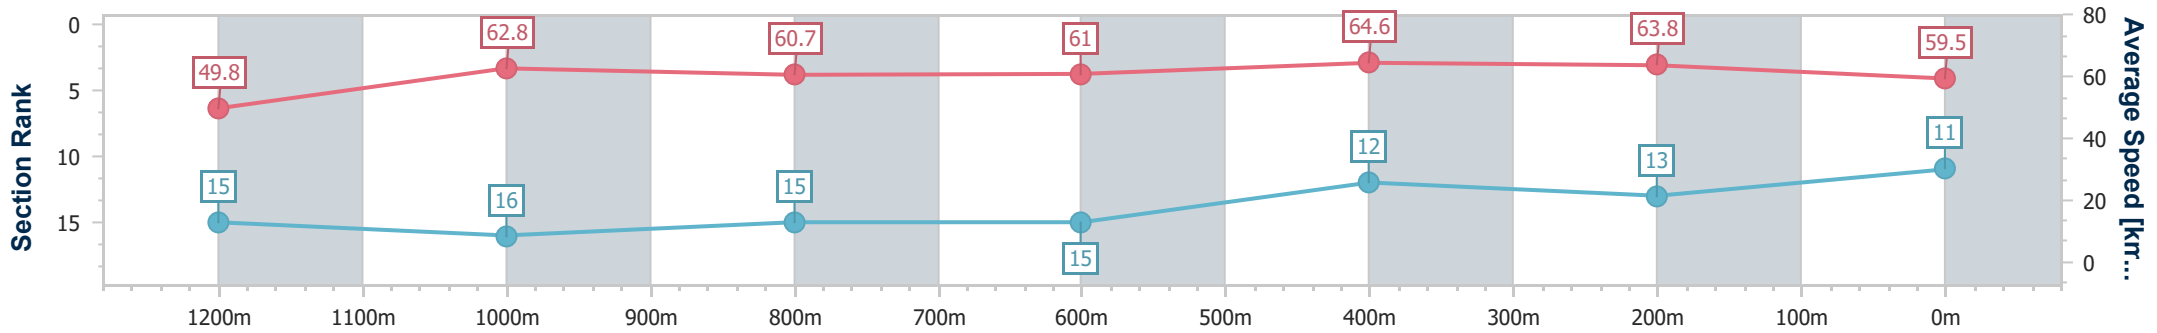

- [] Ranking at each section and finish
- .-.- No data available at this section
- NA No data available

Horse/Jockey Name	Encoder
Final Rank	11
Fastest Section Time (Section)	0:11.30 (400m)
Top Speed [km/h] (Section)	66.1 (400m)
Race State	Finished

Eagle Farm QLD Professional
 Race 9: JONES & CO IGA DAYBREAK LOVER - 1400m
 20 April 2024 - 16:29
 Track Rating: Soft 6, Weather: Fine, Rail Position: +1m Entire

BRISBANE
RACING CLUB

Section	Overall	1200m	1000m	800m	600m	400m	200m
Section Times	1:24.98 [11] (0:14.49)	1:10.49 [15] (0:11.51)	0:58.98 [16] (0:12.09)	0:46.89 [15] (0:12.02)	0:34.87 [15] (0:11.46)	0:23.41 [12] (0:11.30)	0:12.11 [13] (0:12.11)
Average Speed [km/h]	49.8	62.8	60.7	61.0	64.6	63.8	59.5
Top Speed [km/h]	62.5	63.8	62.7	62.5	65.7	66.1	61.9
Avg. Dist. to Rail [m]	7.6	4.4	3.6	3.5	5.6	15.2	14.9
Avg. Stride Freq. [Hz]	2.2	2.2	2.2	2.2	2.3	2.4	2.3
Avg. Stride Length [m]	6.4	7.9	7.8	7.6	7.8	7.4	7.1