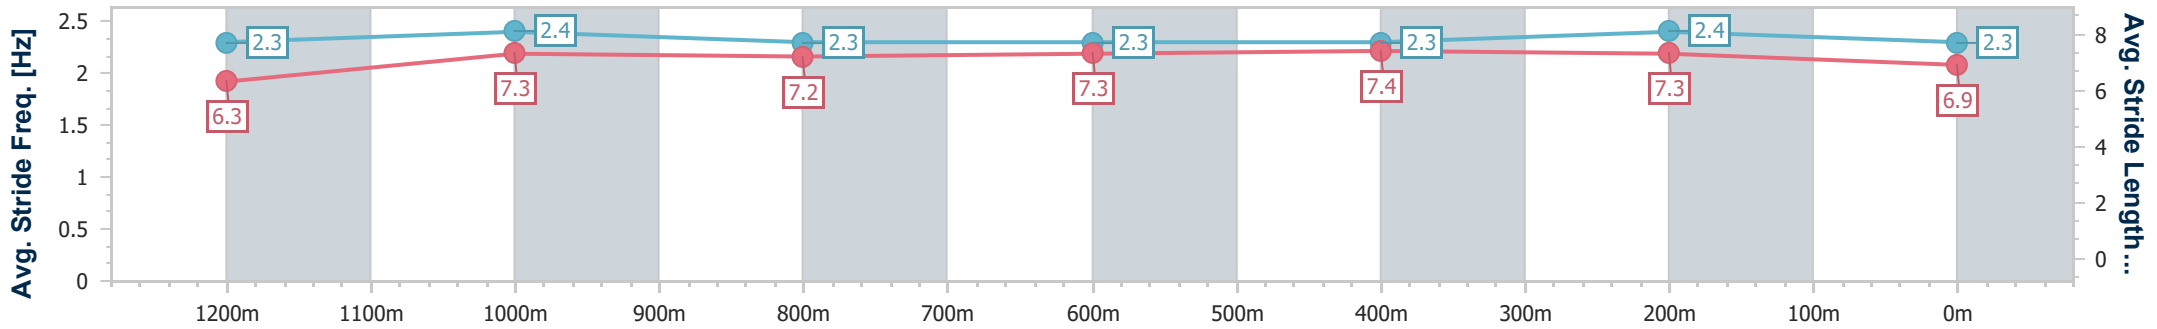

Eagle Farm QLD Professional
 Race 9: JONES & CO IGA DAYBREAK LOVER - 1400m
 20 April 2024 - 16:29
 Track Rating: Soft 6, Weather: Fine, Rail Position: +1m Entire

BRISBANE
RACING CLUB

Section	Overall	1200m	1000m	800m	600m	400m	200m
Section Times	1:25.45 [16] (0:14.36)	1:11.09 [13] (0:11.45)	0:59.64 [14] (0:12.14)	0:47.50 [14] (0:12.01)	0:35.49 [13] (0:11.71)	0:23.78 [15] (0:11.42)	0:12.36 [17] (0:12.36)
Average Speed [km/h]	50.5	62.9	60.6	60.6	62.8	63.0	58.2
Top Speed [km/h]	64.0	64.3	61.4	61.6	64.3	64.9	60.4
Avg. Dist. to Rail [m]	7.2	4.7	4.0	2.6	4.1	14.5	15.0
Avg. Stride Freq. [Hz]	2.2	2.3	2.2	2.2	2.3	2.3	2.3
Avg. Stride Length [m]	6.4	7.6	7.5	7.5	7.5	7.5	7.1

- [] Ranking at each section and finish
- .-.- No data available at this section
- NA No data available

Horse/Jockey Name	Trifling
Final Rank	17
Fastest Section Time (Section)	0:11.48 (1200m)
Top Speed [km/h] (Section)	64.3 (400m)
Race State	Finished

Eagle Farm QLD Professional
 Race 9: JONES & CO IGA DAYBREAK LOVER - 1400m
 20 April 2024 - 16:29
 Track Rating: Soft 6, Weather: Fine, Rail Position: +1m Entire

BRISBANE
 RACING CLUB

Section	Overall	1200m	1000m	800m	600m	400m	200m
Section Times	1:25.62 [17] (0:14.00)	1:11.62 [7] (0:11.48)	1:00.14 [9] (0:12.22)	0:47.92 [11] (0:12.05)	0:35.87 [10] (0:11.73)	0:24.14 [11] (0:11.48)	0:12.66 [16] (0:12.66)
Average Speed [km/h]	51.4	62.7	59.5	60.0	62.1	62.6	56.9
Top Speed [km/h]	63.2	63.7	61.1	61.9	64.2	64.3	60.7
Avg. Dist. to Rail [m]	1.2	2.3	1.6	0.6	2.5	13.0	12.7
Avg. Stride Freq. [Hz]	2.3	2.4	2.3	2.3	2.3	2.4	2.3
Avg. Stride Length [m]	6.3	7.3	7.2	7.3	7.4	7.3	6.9