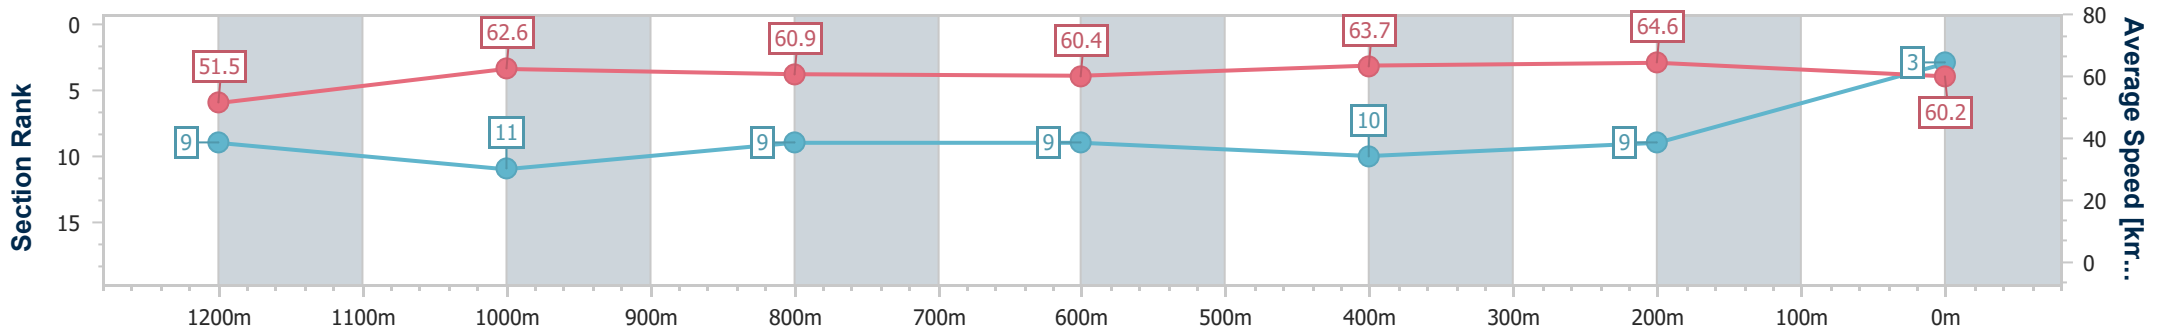

Horse/Jockey Name	Press Link
Final Rank	3
Fastest Section Time (Section)	0:11.15 (400m)
Top Speed [km/h] (Section)	66.0 (400m)
Race State	Finished

Eagle Farm QLD Professional
Race 9: JONES & CO IGA DAYBREAK LOVER - 1400m
20 April 2024 - 16:29
Track Rating: Soft 6, Weather: Fine, Rail Position: +1m Entire

BRISBANE
RACING CLUB

Section	Overall	1200m	1000m	800m	600m	400m	200m
Section Times	1:24.56 [3] (0:14.08)	1:10.48 [9] (0:11.50)	0:58.98 [11] (0:12.05)	0:46.93 [9] (0:12.11)	0:34.82 [9] (0:11.71)	0:23.11 [10] (0:11.15)	0:11.96 [9] (0:11.96)
Average Speed [km/h]	51.5	62.6	60.9	60.4	63.7	64.6	60.2
Top Speed [km/h]	65.0	64.3	61.8	62.0	65.7	66.0	62.9
Avg. Dist. to Rail [m]	2.4	4.1	3.9	3.5	6.9	16.7	15.9
Avg. Stride Freq. [Hz]	2.2	2.2	2.2	2.2	2.3	2.3	2.2
Avg. Stride Length [m]	6.6	7.8	7.9	7.8	7.9	7.8	7.5

- [ ] Ranking at each section and finish
- -.-.- No data available at this section
- NA No data available