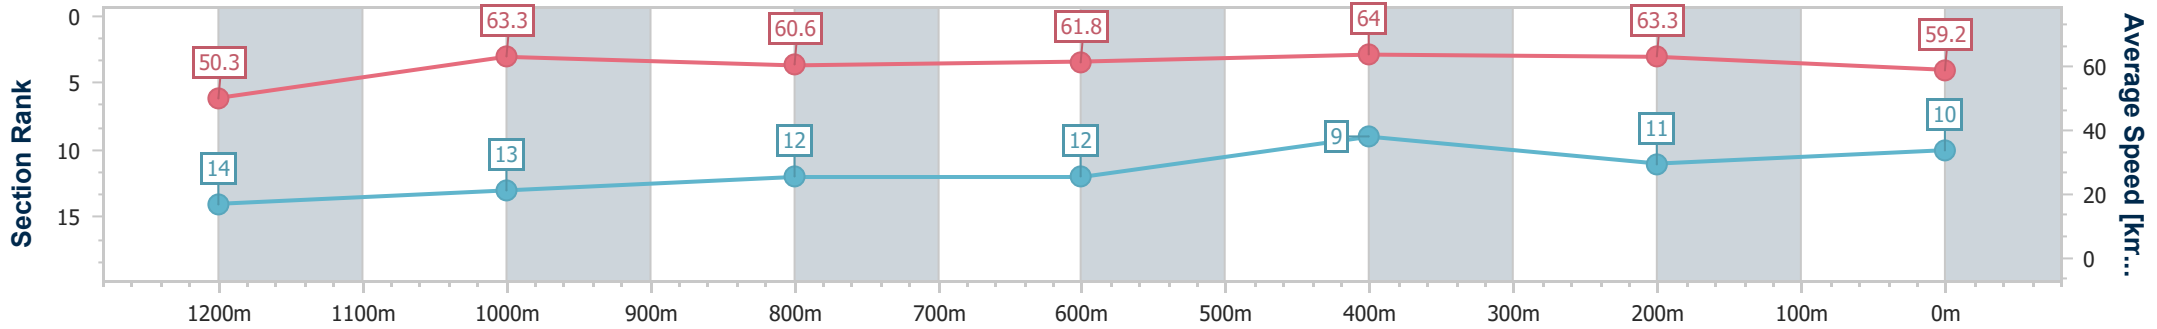

- [] Ranking at each section and finish
- .-.- No data available at this section
- NA No data available

Horse/Jockey Name	Volcanic Love
Final Rank	10
Fastest Section Time (Section)	0:11.39 (1200m)
Top Speed [km/h] (Section)	64.9 (600m)
Race State	Finished

Eagle Farm QLD Professional
 Race 9: JONES & CO IGA DAYBREAK LOVER - 1400m
 20 April 2024 - 16:29
 Track Rating: Soft 6, Weather: Fine, Rail Position: +1m Entire

BRISBANE
RACING CLUB

Section	Overall	1200m	1000m	800m	600m	400m	200m
Section Times	1:24.94 [10] (0:14.39)	1:10.55 [14] (0:11.39)	0:59.16 [13] (0:12.12)	0:47.04 [12] (0:11.93)	0:35.11 [12] (0:11.55)	0:23.56 [9] (0:11.42)	0:12.14 [11] (0:12.14)
Average Speed [km/h]	50.3	63.3	60.6	61.8	64.0	63.3	59.2
Top Speed [km/h]	64.0	64.5	61.6	63.0	64.9	64.6	62.0
Avg. Dist. to Rail [m]	8.1	4.5	4.4	4.5	6.0	15.9	16.0
Avg. Stride Freq. [Hz]	2.0	2.1	2.1	2.1	2.2	2.3	2.2
Avg. Stride Length [m]	6.9	8.2	8.1	8.0	8.0	7.8	7.4