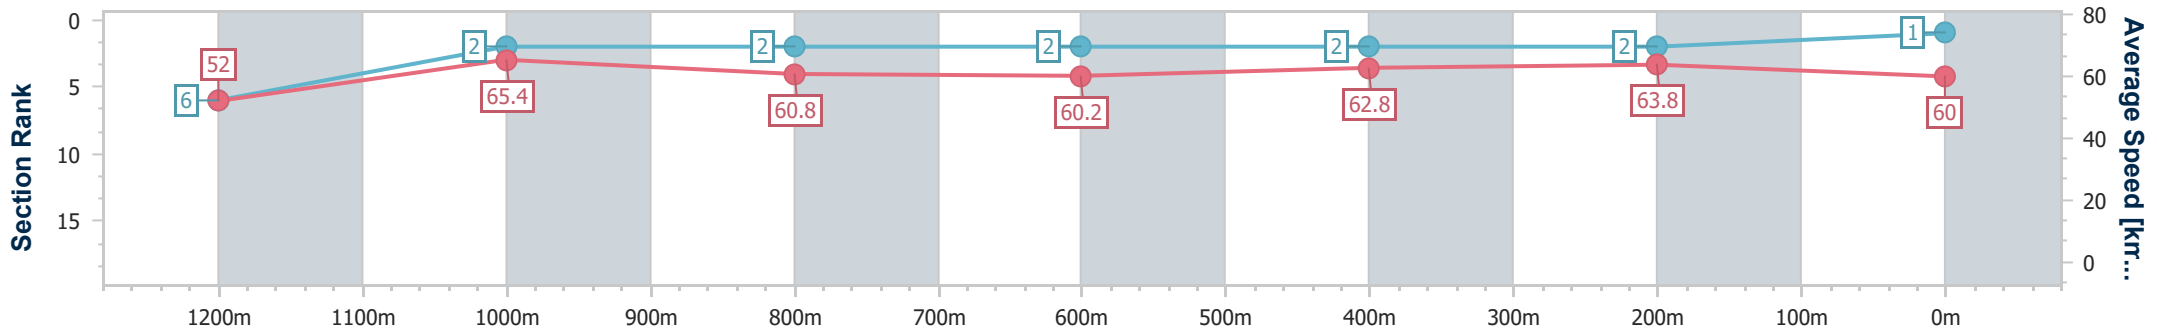

Horse/Jockey Name	Exotique Miss
Final Rank	1
Fastest Section Time (Section)	0:11.01 (1200m)
Top Speed [km/h] (Section)	66.9 (1200m)
Race State	Finished

Eagle Farm QLD Professional
Race 9: JONES & CO IGA DAYBREAK LOVER - 1400m
20 April 2024 - 16:29
Track Rating: Soft 6, Weather: Fine, Rail Position: +1m Entire

BRISBANE
RACING CLUB

Section	Overall	1200m	1000m	800m	600m	400m	200m
Section Times	1:24.18 [1] (0:13.91)	1:10.27 [6] (0:11.01)	0:59.26 [2] (0:12.09)	0:47.17 [2] (0:12.14)	0:35.03 [2] (0:11.73)	0:23.30 [2] (0:11.29)	0:12.01 [2] (0:12.01)
Average Speed [km/h]	52.0	65.4	60.8	60.2	62.8	63.8	60.0
Top Speed [km/h]	66.2	66.9	62.8	60.5	63.8	64.4	62.5
Avg. Dist. to Rail [m]	9.6	5.4	3.5	3.0	4.5	11.3	9.6
Avg. Stride Freq. [Hz]	2.3	2.3	2.2	2.3	2.3	2.4	2.3
Avg. Stride Length [m]	6.4	7.9	7.6	7.4	7.5	7.5	7.3

- [ ] Ranking at each section and finish
- -.-.- No data available at this section
- NA No data available