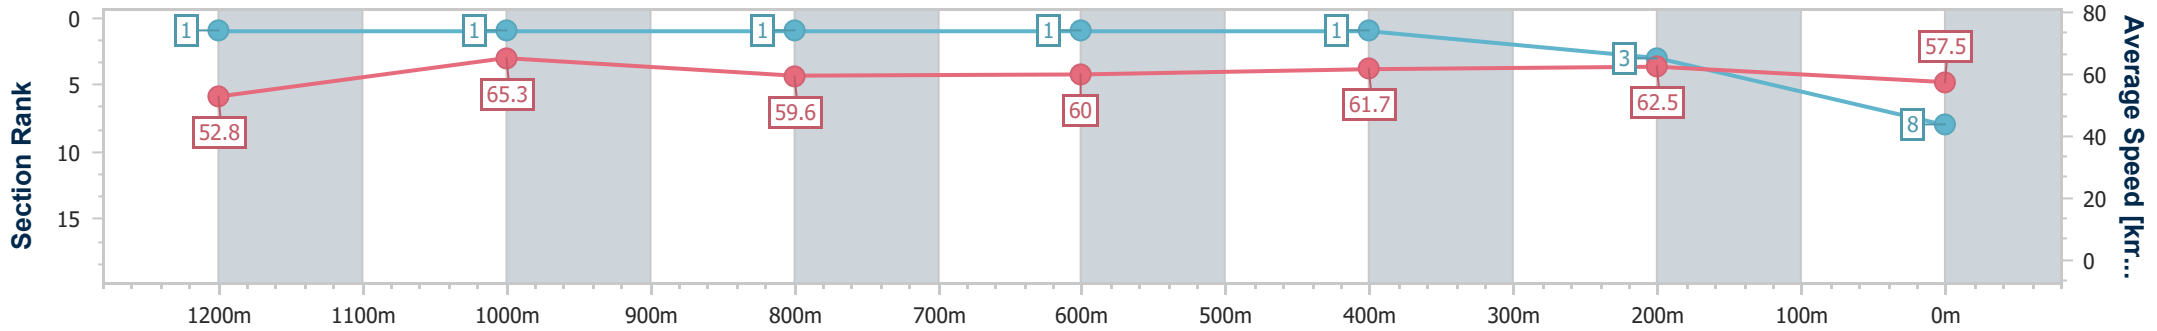

Horse/Jockey Name	Eskimo
Final Rank	8
Fastest Section Time (Section)	0:11.06 (1200m)
Top Speed [km/h] (Section)	67.0 (1200m)
Race State	Finished

Eagle Farm QLD Professional
Race 9: JONES & CO IGA DAYBREAK LOVER - 1400m
20 April 2024 - 16:29
Track Rating: Soft 6, Weather: Fine, Rail Position: +1m Entire

BRISBANE
RACING CLUB

Section	Overall	1200m	1000m	800m	600m	400m	200m
Section Times	1:24.84 [8] (0:13.71)	1:11.13 [1] (0:11.06)	1:00.07 [1] (0:12.22)	0:47.85 [1] (0:12.02)	0:35.83 [1] (0:11.78)	0:24.05 [1] (0:11.51)	0:12.54 [3] (0:12.54)
Average Speed [km/h]	52.8	65.3	59.6	60.0	61.7	62.5	57.5
Top Speed [km/h]	67.0	67.0	61.5	60.6	63.1	63.9	60.6
Avg. Dist. to Rail [m]	10.5	4.8	2.3	0.7	2.2	8.7	9.9
Avg. Stride Freq. [Hz]	2.2	2.3	2.2	2.2	2.3	2.4	2.3
Avg. Stride Length [m]	6.7	7.9	7.6	7.5	7.5	7.4	7.1

- [ ] Ranking at each section and finish
- -.-.- No data available at this section
- NA No data available