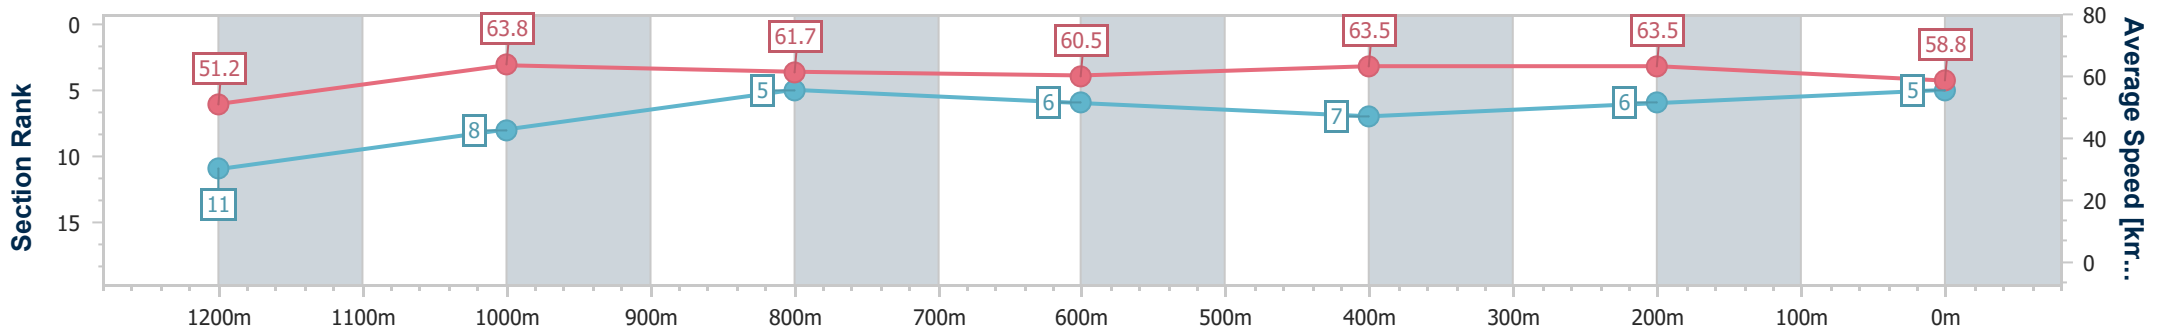

Eagle Farm QLD Professional

Race 9: JONES & CO IGA DAYBREAK LOVER - 1400m

20 April 2024 - 16:29

Track Rating: Soft 6, Weather: Fine, Rail Position: +1m Entire

BRISBANE RACING CLUB

Section	Overall	1200m	1000m	800m	600m	400m	200m
Section Times	1:24.76 [5] (0:14.17)	1:10.59 [11] (0:11.27)	0:59.32 [8] (0:11.89)	0:47.43 [5] (0:12.17)	0:35.26 [6] (0:11.69)	0:23.57 [7] (0:11.32)	0:12.25 [6] (0:12.25)
Average Speed [km/h]	51.2	63.8	61.7	60.5	63.5	63.5	58.8
Top Speed [km/h]	65.5	65.5	62.4	61.3	65.7	65.6	61.7
Avg. Dist. to Rail [m]	9.5	4.5	3.3	4.5	6.2	14.0	14.1
Avg. Stride Freq. [Hz]	2.2	2.3	2.3	2.2	2.3	2.4	2.3
Avg. Stride Length [m]	6.4	7.8	7.6	7.6	7.6	7.4	7.0