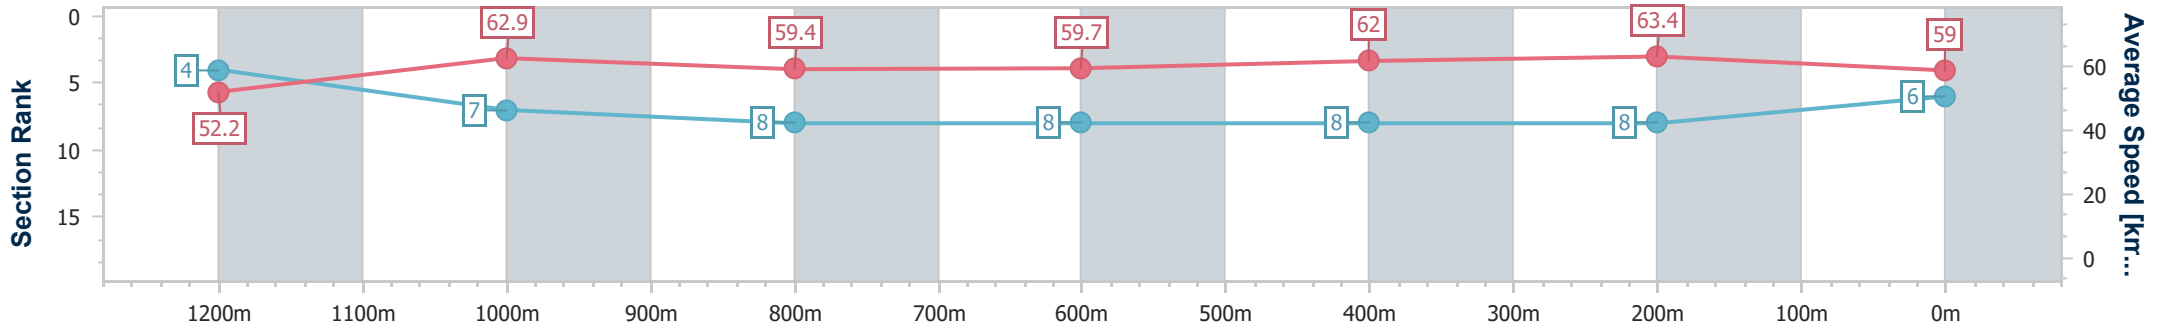

Horse/Jockey Name	Edited By
Final Rank	6
Fastest Section Time (Section)	0:11.32 (400m)
Top Speed [km/h] (Section)	65.0 (Overall)
Race State	Finished

Eagle Farm QLD Professional
Race 9: JONES & CO IGA DAYBREAK LOVER - 1400m
20 April 2024 - 16:29
Track Rating: Soft 6, Weather: Fine, Rail Position: +1m Entire

BRISBANE
RACING CLUB

Section	Overall	1200m	1000m	800m	600m	400m	200m
Section Times	1:24.82 [6] (0:13.83)	1:10.99 [4] (0:11.46)	0:59.53 [7] (0:12.24)	0:47.29 [8] (0:12.08)	0:35.21 [8] (0:11.64)	0:23.57 [8] (0:11.32)	0:12.25 [8] (0:12.25)
Average Speed [km/h]	52.2	62.9	59.4	59.7	62.0	63.4	59.0
Top Speed [km/h]	65.0	64.1	60.9	60.7	64.2	64.5	61.4
Avg. Dist. to Rail [m]	2.8	2.7	2.1	0.7	1.1	6.5	6.9
Avg. Stride Freq. [Hz]	2.2	2.3	2.2	2.3	2.3	2.3	2.3
Avg. Stride Length [m]	6.5	7.6	7.4	7.3	7.5	7.5	7.2

- [ ] Ranking at each section and finish
- -.-.- No data available at this section
- NA No data available