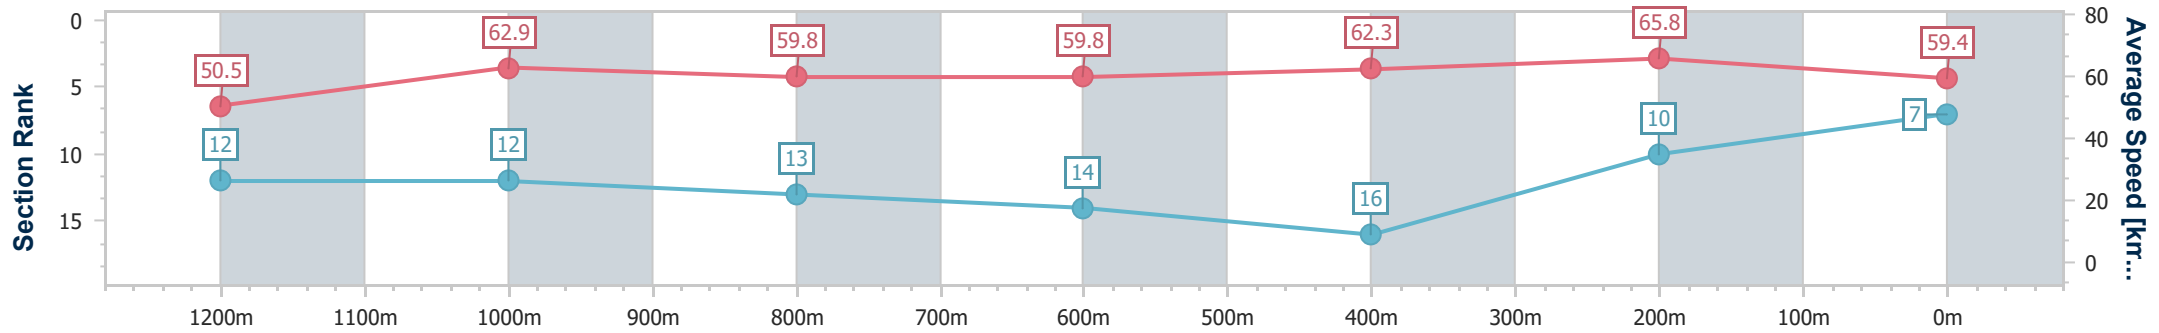

Eagle Farm QLD Professional

Race 9: JONES & CO IGA DAYBREAK LOVER - 1400m

20 April 2024 - 16:29

Track Rating: Soft 6, Weather: Fine, Rail Position: +1m Entire

BRISBANE RACING CLUB

Section	Overall	1200m	1000m	800m	600m	400m	200m
Section Times	1:24.83 [7] (0:14.28)	1:10.55 [12] (0:11.47)	0:59.08 [12] (0:12.15)	0:46.93 [13] (0:12.16)	0:34.77 [14] (0:11.68)	0:23.09 [16] (0:10.97)	0:12.12 [10] (0:12.12)
Average Speed [km/h]	50.5	62.9	59.8	59.8	62.3	65.8	59.4
Top Speed [km/h]	62.7	64.7	60.4	62.5	64.6	67.2	63.4
Avg. Dist. to Rail [m]	1.0	2.2	2.0	1.7	2.8	10.3	9.3
Avg. Stride Freq. [Hz]	2.2	2.3	2.2	2.2	2.3	2.4	2.3
Avg. Stride Length [m]	6.4	7.5	7.4	7.4	7.5	7.5	7.1