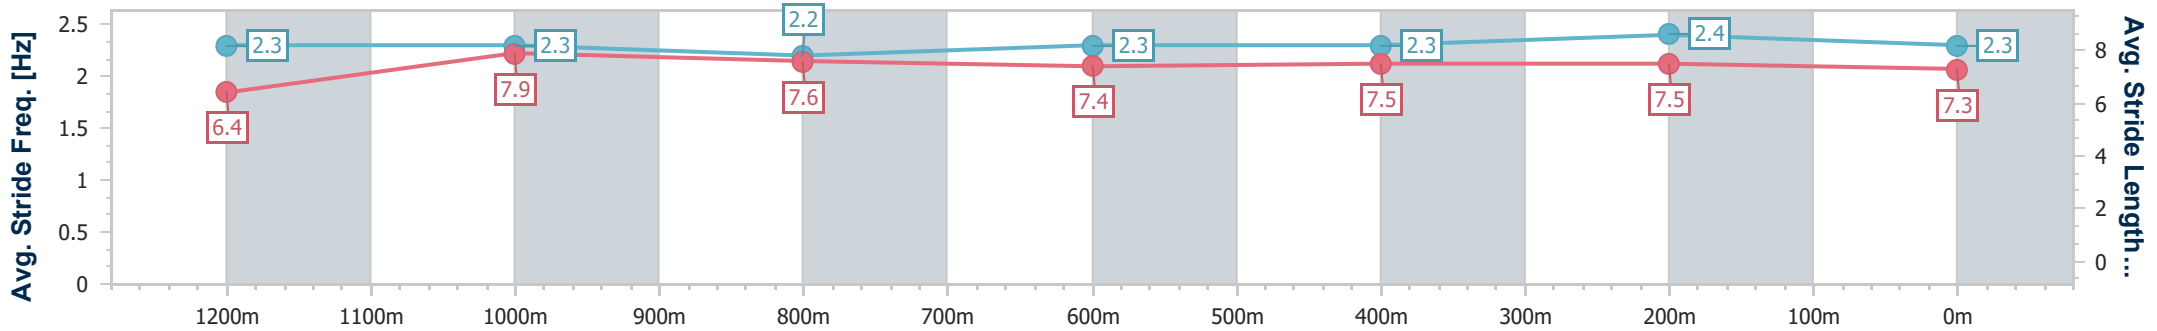

Horse/Jockey Name	Exotique Miss
Final Rank	1
Fastest Section Time (Section)	0:11.01 (1200m)
Top Speed [km/h] (Section)	66.9 (1200m)
Race State	Finished

Eagle Farm QLD Professional
Race 9: JONES & CO IGA DAYBREAK LOVER - 1400m
20 April 2024 - 16:29
Track Rating: Soft 6, Weather: Fine, Rail Position: +1m Entire

BRISBANE
RACING CLUB

Section	Overall	1200m	1000m	800m	600m	400m	200m
Section Times	1:24.18 [1] (0:13.91)	1:10.27 [6] (0:11.01)	0:59.26 [2] (0:12.09)	0:47.17 [2] (0:12.14)	0:35.03 [2] (0:11.73)	0:23.30 [2] (0:11.29)	0:12.01 [2] (0:12.01)
Average Speed [km/h]	52.0	65.4	60.8	60.2	62.8	63.8	60.0
Top Speed [km/h]	66.2	66.9	62.8	60.5	63.8	64.4	62.5
Avg. Dist. to Rail [m]	9.6	5.4	3.5	3.0	4.5	11.3	9.6
Avg. Stride Freq. [Hz]	2.3	2.3	2.2	2.3	2.3	2.4	2.3
Avg. Stride Length [m]	6.4	7.9	7.6	7.4	7.5	7.5	7.3

- [ ] Ranking at each section and finish
- -.-.- No data available at this section
- NA No data available