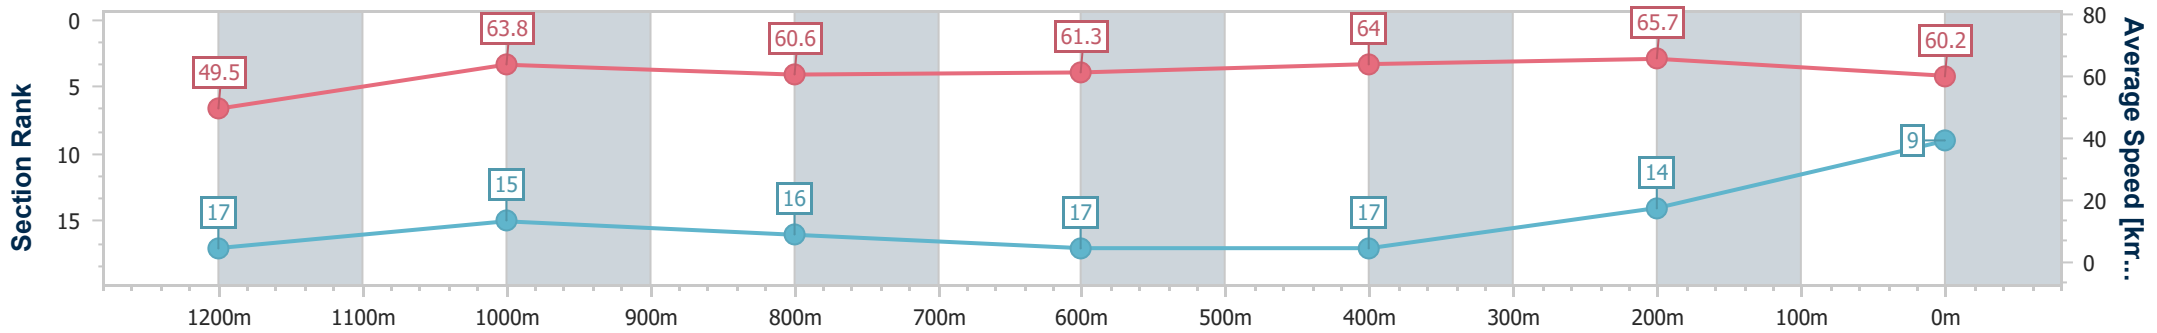

- [] Ranking at each section and finish
- .-.- No data available at this section
- NA No data available

Horse/Jockey Name	Easy Dun
Final Rank	9
Fastest Section Time (Section)	0:10.96 (400m)
Top Speed [km/h] (Section)	67.0 (400m)
Race State	Finished

Eagle Farm QLD Professional
 Race 9: JONES & CO IGA DAYBREAK LOVER - 1400m
 20 April 2024 - 16:29
 Track Rating: Soft 6, Weather: Fine, Rail Position: +1m Entire

BRISBANE
RACING CLUB

Section	Overall	1200m	1000m	800m	600m	400m	200m
Section Times	1:24.90 [9] (0:14.59)	1:10.31 [17] (0:11.29)	0:59.02 [15] (0:12.36)	0:46.66 [16] (0:12.05)	0:34.61 [17] (0:11.66)	0:22.95 [17] (0:10.96)	0:11.99 [14] (0:11.99)
Average Speed [km/h]	49.5	63.8	60.6	61.3	64.0	65.7	60.2
Top Speed [km/h]	65.1	66.0	63.0	63.6	66.1	67.0	63.6
Avg. Dist. to Rail [m]	6.9	5.3	7.3	6.0	7.0	17.6	18.3
Avg. Stride Freq. [Hz]	2.3	2.4	2.3	2.3	2.3	2.4	2.3
Avg. Stride Length [m]	6.0	7.5	7.3	7.5	7.7	7.7	7.3