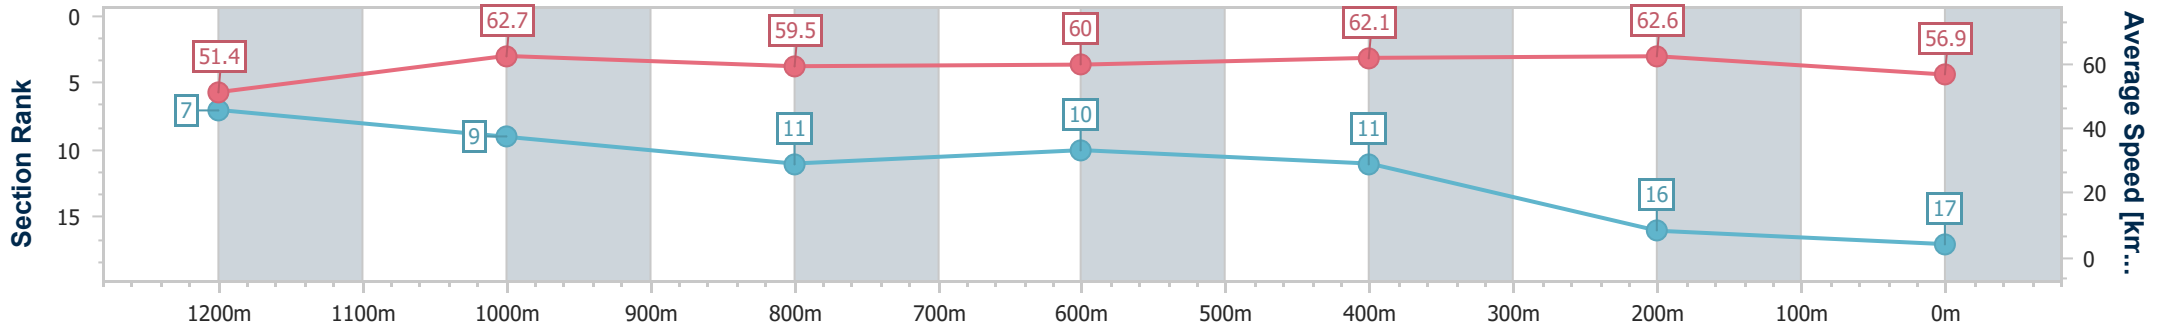

Eagle Farm QLD Professional
 Race 9: JONES & CO IGA DAYBREAK LOVER - 1400m
 20 April 2024 - 16:29
 Track Rating: Soft 6, Weather: Fine, Rail Position: +1m Entire

BRISBANE
RACING CLUB

Section	Overall	1200m	1000m	800m	600m	400m	200m
Section Times	1:25.45 [16] (0:14.36)	1:11.09 [13] (0:11.45)	0:59.64 [14] (0:12.14)	0:47.50 [14] (0:12.01)	0:35.49 [13] (0:11.71)	0:23.78 [15] (0:11.42)	0:12.36 [17] (0:12.36)
Average Speed [km/h]	50.5	62.9	60.6	60.6	62.8	63.0	58.2
Top Speed [km/h]	64.0	64.3	61.4	61.6	64.3	64.9	60.4
Avg. Dist. to Rail [m]	7.2	4.7	4.0	2.6	4.1	14.5	15.0
Avg. Stride Freq. [Hz]	2.2	2.3	2.2	2.2	2.3	2.3	2.3
Avg. Stride Length [m]	6.4	7.6	7.5	7.5	7.5	7.5	7.1

- [] Ranking at each section and finish
- .-.- No data available at this section
- NA No data available

Horse/Jockey Name	Trifling
Final Rank	17
Fastest Section Time (Section)	0:11.48 (1200m)
Top Speed [km/h] (Section)	64.3 (400m)
Race State	Finished

Eagle Farm QLD Professional
 Race 9: JONES & CO IGA DAYBREAK LOVER - 1400m
 20 April 2024 - 16:29
 Track Rating: Soft 6, Weather: Fine, Rail Position: +1m Entire

BRISBANE
 RACING CLUB

Section	Overall	1200m	1000m	800m	600m	400m	200m
Section Times	1:25.62 [17] (0:14.00)	1:11.62 [7] (0:11.48)	1:00.14 [9] (0:12.22)	0:47.92 [11] (0:12.05)	0:35.87 [10] (0:11.73)	0:24.14 [11] (0:11.48)	0:12.66 [16] (0:12.66)
Average Speed [km/h]	51.4	62.7	59.5	60.0	62.1	62.6	56.9
Top Speed [km/h]	63.2	63.7	61.1	61.9	64.2	64.3	60.7
Avg. Dist. to Rail [m]	1.2	2.3	1.6	0.6	2.5	13.0	12.7
Avg. Stride Freq. [Hz]	2.3	2.4	2.3	2.3	2.3	2.4	2.3
Avg. Stride Length [m]	6.3	7.3	7.2	7.3	7.4	7.3	6.9