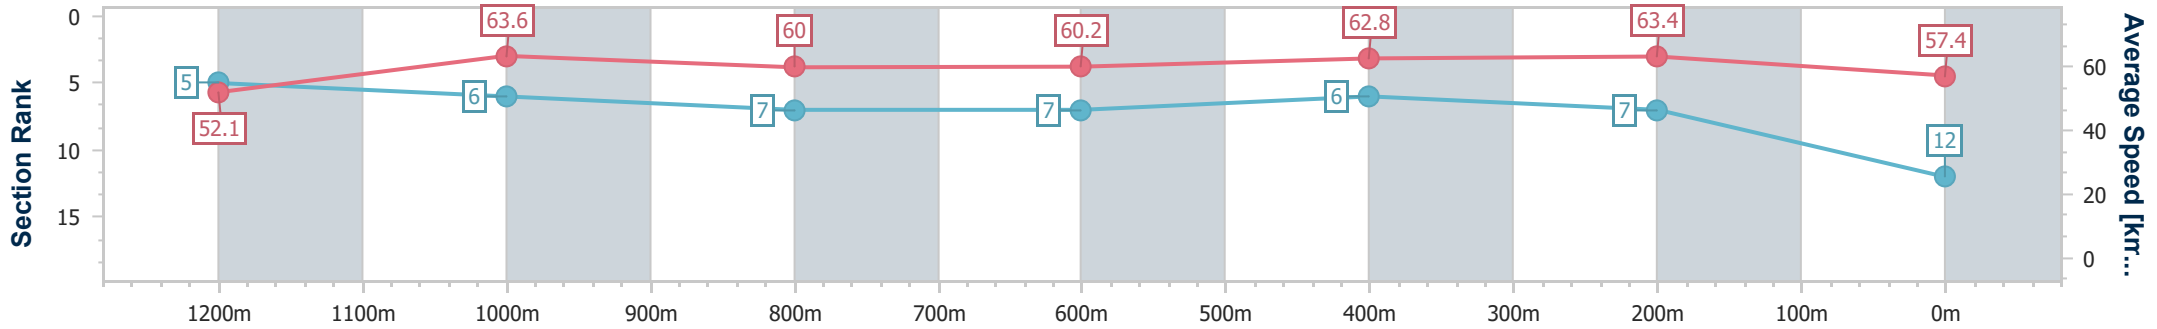

Eagle Farm QLD Professional
 Race 9: JONES & CO IGA DAYBREAK LOVER - 1400m
 20 April 2024 - 16:29
 Track Rating: Soft 6, Weather: Fine, Rail Position: +1m Entire

BRISBANE
RACING CLUB

Section	Overall	1200m	1000m	800m	600m	400m	200m
Section Times	1:24.98 [11] (0:14.49)	1:10.49 [15] (0:11.51)	0:58.98 [16] (0:12.09)	0:46.89 [15] (0:12.02)	0:34.87 [15] (0:11.46)	0:23.41 [12] (0:11.30)	0:12.11 [13] (0:12.11)
Average Speed [km/h]	49.8	62.8	60.7	61.0	64.6	63.8	59.5
Top Speed [km/h]	62.5	63.8	62.7	62.5	65.7	66.1	61.9
Avg. Dist. to Rail [m]	7.6	4.4	3.6	3.5	5.6	15.2	14.9
Avg. Stride Freq. [Hz]	2.2	2.2	2.2	2.2	2.3	2.4	2.3
Avg. Stride Length [m]	6.4	7.9	7.8	7.6	7.8	7.4	7.1

- [] Ranking at each section and finish
- .-.- No data available at this section
- NA No data available

Horse/Jockey Name	North Of Eli
Final Rank	12
Fastest Section Time (Section)	0:11.36 (1200m)
Top Speed [km/h] (Section)	65.3 (600m)
Race State	Finished

Eagle Farm QLD Professional
 Race 9: JONES & CO IGA DAYBREAK LOVER - 1400m
 20 April 2024 - 16:29
 Track Rating: Soft 6, Weather: Fine, Rail Position: +1m Entire

BRISBANE
 RACING CLUB

Section	Overall	1200m	1000m	800m	600m	400m	200m
Section Times	1:25.08 [12] (0:13.87)	1:11.21 [5] (0:11.36)	0:59.85 [6] (0:12.21)	0:47.64 [7] (0:12.07)	0:35.57 [7] (0:11.67)	0:23.90 [6] (0:11.38)	0:12.52 [7] (0:12.52)
Average Speed [km/h]	52.1	63.6	60.0	60.2	62.8	63.4	57.4
Top Speed [km/h]	64.6	65.1	60.9	61.0	65.3	64.6	61.5
Avg. Dist. to Rail [m]	6.1	4.2	3.1	2.3	4.1	12.2	12.4
Avg. Stride Freq. [Hz]	2.2	2.3	2.2	2.2	2.3	2.4	2.2
Avg. Stride Length [m]	6.6	7.6	7.5	7.5	7.6	7.4	7.2