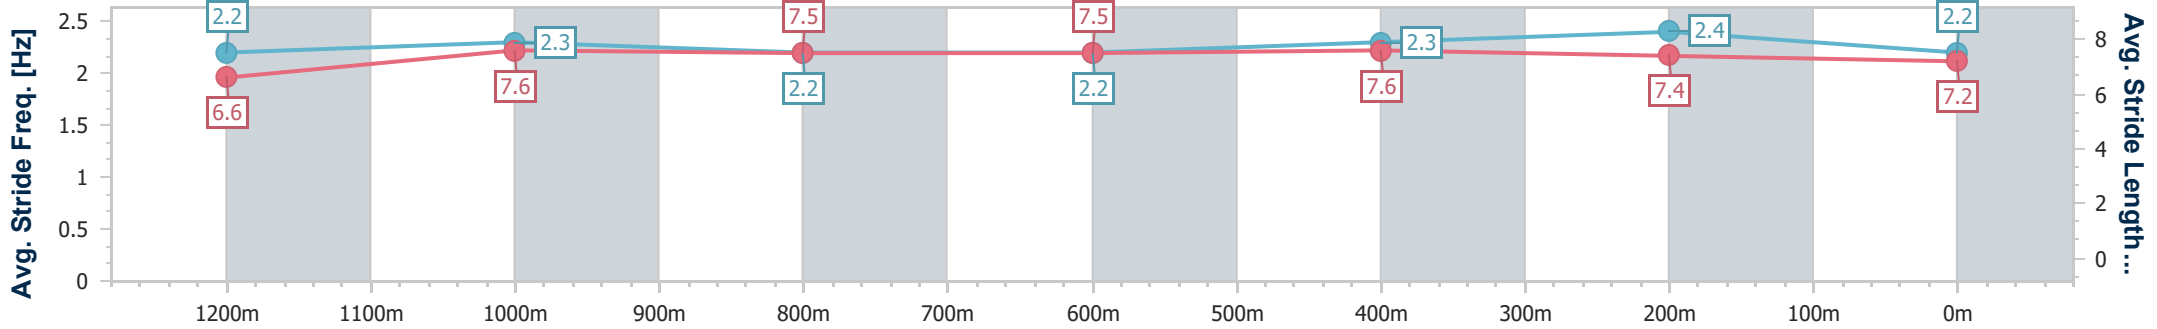

Eagle Farm QLD Professional
 Race 9: JONES & CO IGA DAYBREAK LOVER - 1400m
 20 April 2024 - 16:29
 Track Rating: Soft 6, Weather: Fine, Rail Position: +1m Entire

BRISBANE
RACING CLUB

Section	Overall	1200m	1000m	800m	600m	400m	200m
Section Times	1:24.98 [11] (0:14.49)	1:10.49 [15] (0:11.51)	0:58.98 [16] (0:12.09)	0:46.89 [15] (0:12.02)	0:34.87 [15] (0:11.46)	0:23.41 [12] (0:11.30)	0:12.11 [13] (0:12.11)
Average Speed [km/h]	49.8	62.8	60.7	61.0	64.6	63.8	59.5
Top Speed [km/h]	62.5	63.8	62.7	62.5	65.7	66.1	61.9
Avg. Dist. to Rail [m]	7.6	4.4	3.6	3.5	5.6	15.2	14.9
Avg. Stride Freq. [Hz]	2.2	2.2	2.2	2.2	2.3	2.4	2.3
Avg. Stride Length [m]	6.4	7.9	7.8	7.6	7.8	7.4	7.1

- [] Ranking at each section and finish
- .-.- No data available at this section
- NA No data available

Horse/Jockey Name	North Of Eli
Final Rank	12
Fastest Section Time (Section)	0:11.36 (1200m)
Top Speed [km/h] (Section)	65.3 (600m)
Race State	Finished

Eagle Farm QLD Professional
 Race 9: JONES & CO IGA DAYBREAK LOVER - 1400m
 20 April 2024 - 16:29
 Track Rating: Soft 6, Weather: Fine, Rail Position: +1m Entire

BRISBANE
 RACING CLUB

Section	Overall	1200m	1000m	800m	600m	400m	200m
Section Times	1:25.08 [12] (0:13.87)	1:11.21 [5] (0:11.36)	0:59.85 [6] (0:12.21)	0:47.64 [7] (0:12.07)	0:35.57 [7] (0:11.67)	0:23.90 [6] (0:11.38)	0:12.52 [7] (0:12.52)
Average Speed [km/h]	52.1	63.6	60.0	60.2	62.8	63.4	57.4
Top Speed [km/h]	64.6	65.1	60.9	61.0	65.3	64.6	61.5
Avg. Dist. to Rail [m]	6.1	4.2	3.1	2.3	4.1	12.2	12.4
Avg. Stride Freq. [Hz]	2.2	2.3	2.2	2.2	2.3	2.4	2.2
Avg. Stride Length [m]	6.6	7.6	7.5	7.5	7.6	7.4	7.2