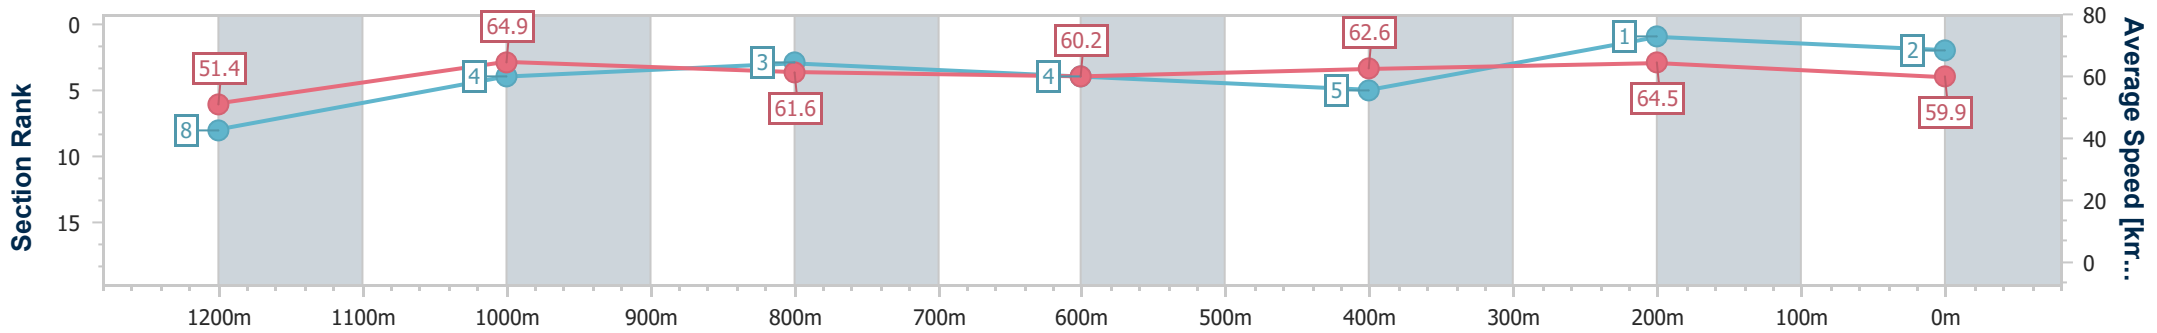

Eagle Farm QLD Professional
 Race 9: JONES & CO IGA DAYBREAK LOVER - 1400m
 20 April 2024 - 16:29
 Track Rating: Soft 6, Weather: Fine, Rail Position: +1m Entire

BRISBANE
RACING CLUB

Section	Overall	1200m	1000m	800m	600m	400m	200m
Section Times	1:24.20 [2] (0:14.04)	1:10.16 [8] (0:11.15)	0:59.01 [4] (0:11.93)	0:47.08 [3] (0:12.14)	0:34.94 [4] (0:11.72)	0:23.22 [5] (0:11.18)	0:12.04 [1] (0:12.04)
Average Speed [km/h]	51.4	64.9	61.6	60.2	62.6	64.5	59.9
Top Speed [km/h]	64.6	65.9	63.1	61.4	65.2	65.8	62.6
Avg. Dist. to Rail [m]	11.7	6.4	4.0	3.0	4.5	12.3	12.5
Avg. Stride Freq. [Hz]	2.2	2.3	2.2	2.2	2.3	2.4	2.3
Avg. Stride Length [m]	6.5	7.7	7.6	7.5	7.6	7.5	7.1