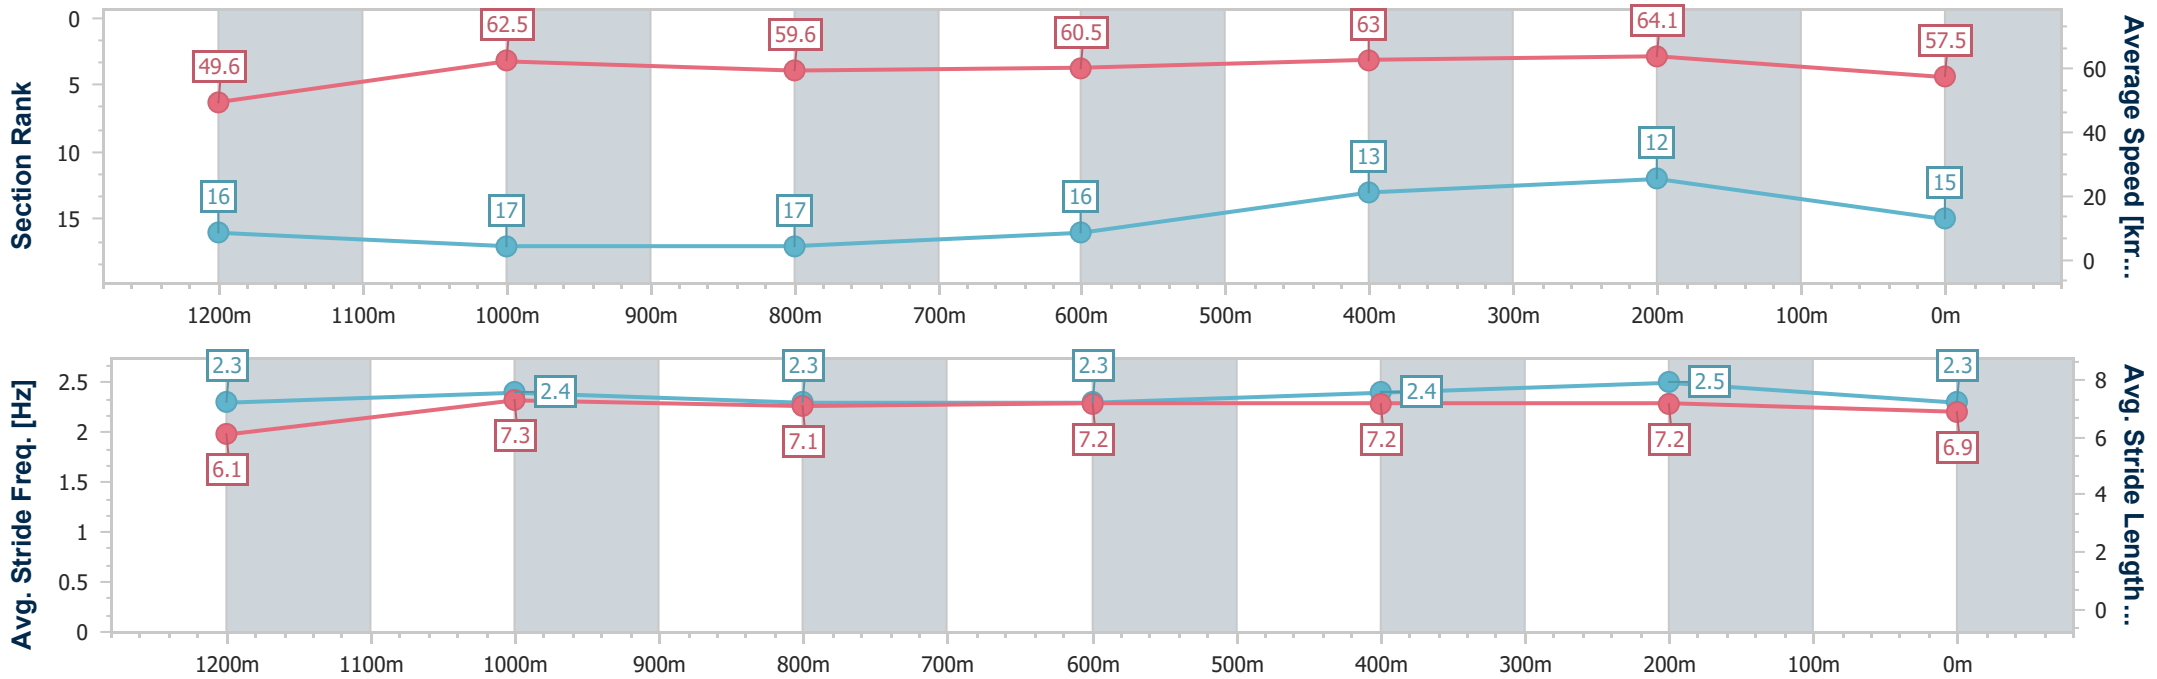

Eagle Farm QLD Professional
 Race 9: JONES & CO IGA DAYBREAK LOVER - 1400m
 20 April 2024 - 16:29
 Track Rating: Soft 6, Weather: Fine, Rail Position: +1m Entire

BRISBANE
RACING CLUB

Section	Overall	1200m	1000m	800m	600m	400m	200m
Section Times	1:25.13 [14] (0:13.73)	1:11.40 [2] (0:11.37)	1:00.03 [3] (0:12.25)	0:47.78 [6] (0:12.09)	0:35.69 [5] (0:11.53)	0:24.16 [4] (0:11.50)	0:12.66 [5] (0:12.66)
Average Speed [km/h]	52.6	63.4	58.9	59.8	62.5	62.6	56.8
Top Speed [km/h]	64.9	65.2	61.2	60.4	64.2	64.2	60.2
Avg. Dist. to Rail [m]	2.8	1.1	0.8	0.7	0.5	5.3	6.9
Avg. Stride Freq. [Hz]	2.3	2.3	2.2	2.3	2.4	2.4	2.3
Avg. Stride Length [m]	6.4	7.5	7.2	7.4	7.4	7.2	6.9

- [] Ranking at each section and finish
- .-.- No data available at this section
- NA No data available

Horse/Jockey Name	Bravely
Final Rank	15
Fastest Section Time (Section)	0:11.27 (400m)
Top Speed [km/h] (Section)	65.5 (400m)
Race State	Finished

Eagle Farm QLD Professional
 Race 9: JONES & CO IGA DAYBREAK LOVER - 1400m
 20 April 2024 - 16:29
 Track Rating: Soft 6, Weather: Fine, Rail Position: +1m Entire

BRISBANE
RACING CLUB

Section	Overall	1200m	1000m	800m	600m	400m	200m
Section Times	1:25.36 [15] (0:14.53)	1:10.83 [16] (0:11.49)	0:59.34 [17] (0:12.28)	0:47.06 [17] (0:11.90)	0:35.16 [16] (0:11.38)	0:23.78 [13] (0:11.27)	0:12.51 [12] (0:12.51)
Average Speed [km/h]	49.6	62.5	59.6	60.5	63.0	64.1	57.5
Top Speed [km/h]	63.0	64.6	61.0	62.8	65.4	65.5	62.9
Avg. Dist. to Rail [m]	4.3	2.7	2.6	0.9	2.2	8.8	7.5
Avg. Stride Freq. [Hz]	2.3	2.4	2.3	2.3	2.4	2.5	2.3
Avg. Stride Length [m]	6.1	7.3	7.1	7.2	7.2	7.2	6.9