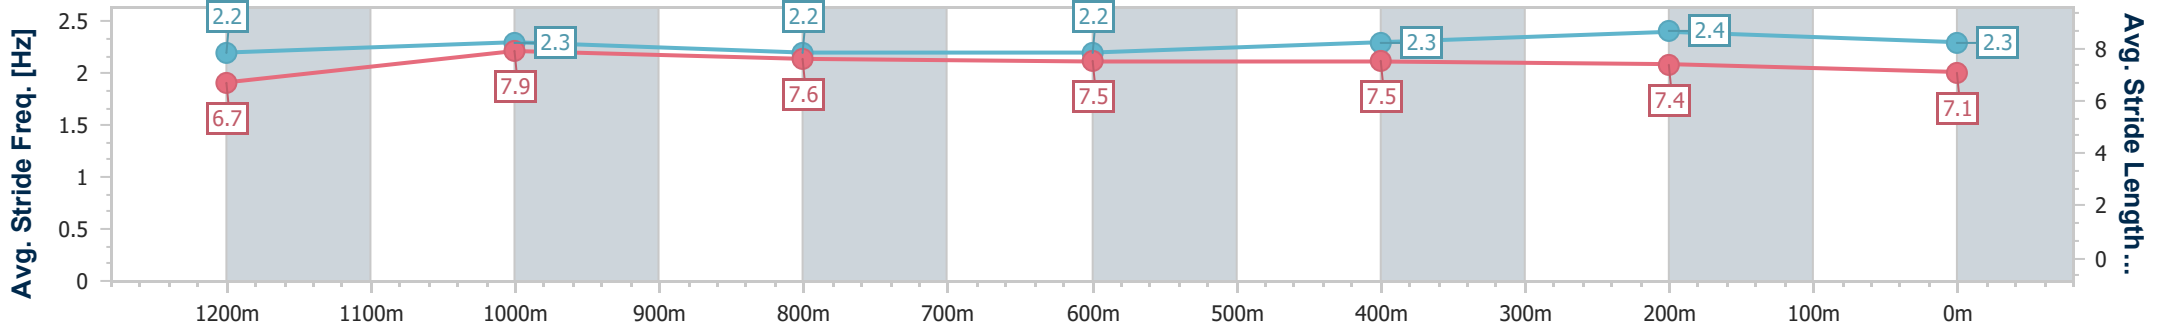

Horse/Jockey Name	Eskimo
Final Rank	8
Fastest Section Time (Section)	0:11.06 (1200m)
Top Speed [km/h] (Section)	67.0 (1200m)
Race State	Finished

Eagle Farm QLD Professional
Race 9: JONES & CO IGA DAYBREAK LOVER - 1400m
20 April 2024 - 16:29
Track Rating: Soft 6, Weather: Fine, Rail Position: +1m Entire

BRISBANE
RACING CLUB

Section	Overall	1200m	1000m	800m	600m	400m	200m
Section Times	1:24.84 [8] (0:13.71)	1:11.13 [1] (0:11.06)	1:00.07 [1] (0:12.22)	0:47.85 [1] (0:12.02)	0:35.83 [1] (0:11.78)	0:24.05 [1] (0:11.51)	0:12.54 [3] (0:12.54)
Average Speed [km/h]	52.8	65.3	59.6	60.0	61.7	62.5	57.5
Top Speed [km/h]	67.0	67.0	61.5	60.6	63.1	63.9	60.6
Avg. Dist. to Rail [m]	10.5	4.8	2.3	0.7	2.2	8.7	9.9
Avg. Stride Freq. [Hz]	2.2	2.3	2.2	2.2	2.3	2.4	2.3
Avg. Stride Length [m]	6.7	7.9	7.6	7.5	7.5	7.4	7.1

- [ ] Ranking at each section and finish
- -.-.- No data available at this section
- NA No data available