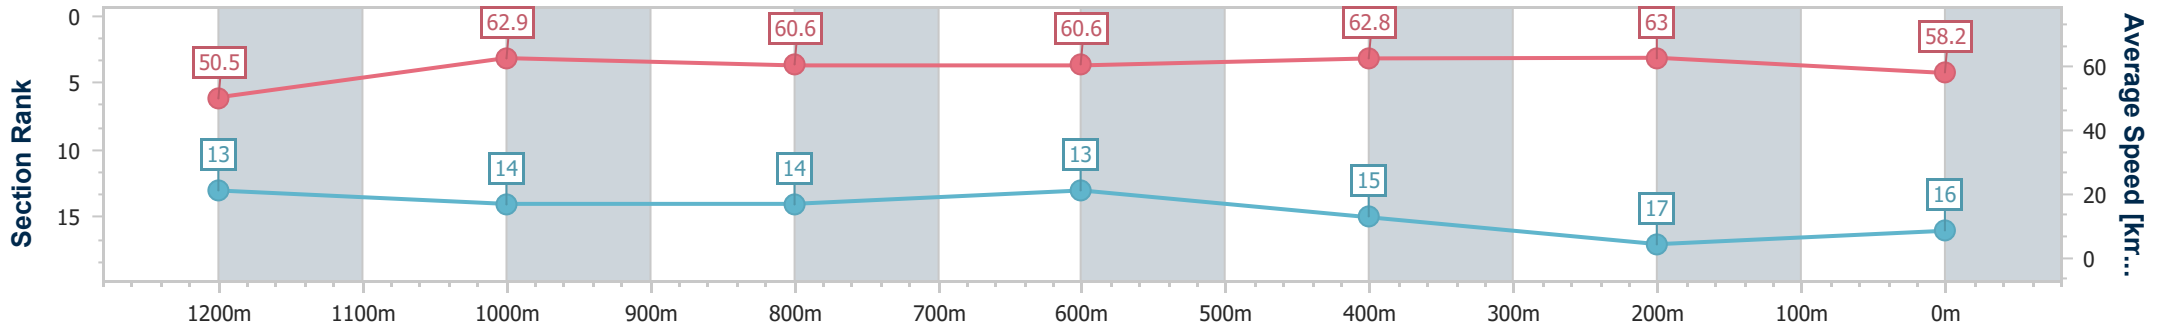

Eagle Farm QLD Professional
 Race 9: JONES & CO IGA DAYBREAK LOVER - 1400m
 20 April 2024 - 16:29
 Track Rating: Soft 6, Weather: Fine, Rail Position: +1m Entire

BRISBANE
RACING CLUB

Section	Overall	1200m	1000m	800m	600m	400m	200m
Section Times	1:25.36 [15] (0:14.53)	1:10.83 [16] (0:11.49)	0:59.34 [17] (0:12.28)	0:47.06 [17] (0:11.90)	0:35.16 [16] (0:11.38)	0:23.78 [13] (0:11.27)	0:12.51 [12] (0:12.51)
Average Speed [km/h]	49.6	62.5	59.6	60.5	63.0	64.1	57.5
Top Speed [km/h]	63.0	64.6	61.0	62.8	65.4	65.5	62.9
Avg. Dist. to Rail [m]	4.3	2.7	2.6	0.9	2.2	8.8	7.5
Avg. Stride Freq. [Hz]	2.3	2.4	2.3	2.3	2.4	2.5	2.3
Avg. Stride Length [m]	6.1	7.3	7.1	7.2	7.2	7.2	6.9

- [] Ranking at each section and finish
- .-.- No data available at this section
- NA No data available

Horse/Jockey Name	Purveyor
Final Rank	16
Fastest Section Time (Section)	0:11.42 (400m)
Top Speed [km/h] (Section)	64.9 (400m)
Race State	Finished

Eagle Farm QLD Professional
 Race 9: JONES & CO IGA DAYBREAK LOVER - 1400m
 20 April 2024 - 16:29
 Track Rating: Soft 6, Weather: Fine, Rail Position: +1m Entire

BRISBANE
RACING CLUB

Section	Overall	1200m	1000m	800m	600m	400m	200m
Section Times	1:25.45 [16] (0:14.36)	1:11.09 [13] (0:11.45)	0:59.64 [14] (0:12.14)	0:47.50 [14] (0:12.01)	0:35.49 [13] (0:11.71)	0:23.78 [15] (0:11.42)	0:12.36 [17] (0:12.36)
Average Speed [km/h]	50.5	62.9	60.6	60.6	62.8	63.0	58.2
Top Speed [km/h]	64.0	64.3	61.4	61.6	64.3	64.9	60.4
Avg. Dist. to Rail [m]	7.2	4.7	4.0	2.6	4.1	14.5	15.0
Avg. Stride Freq. [Hz]	2.2	2.3	2.2	2.2	2.3	2.3	2.3
Avg. Stride Length [m]	6.4	7.6	7.5	7.5	7.5	7.5	7.1