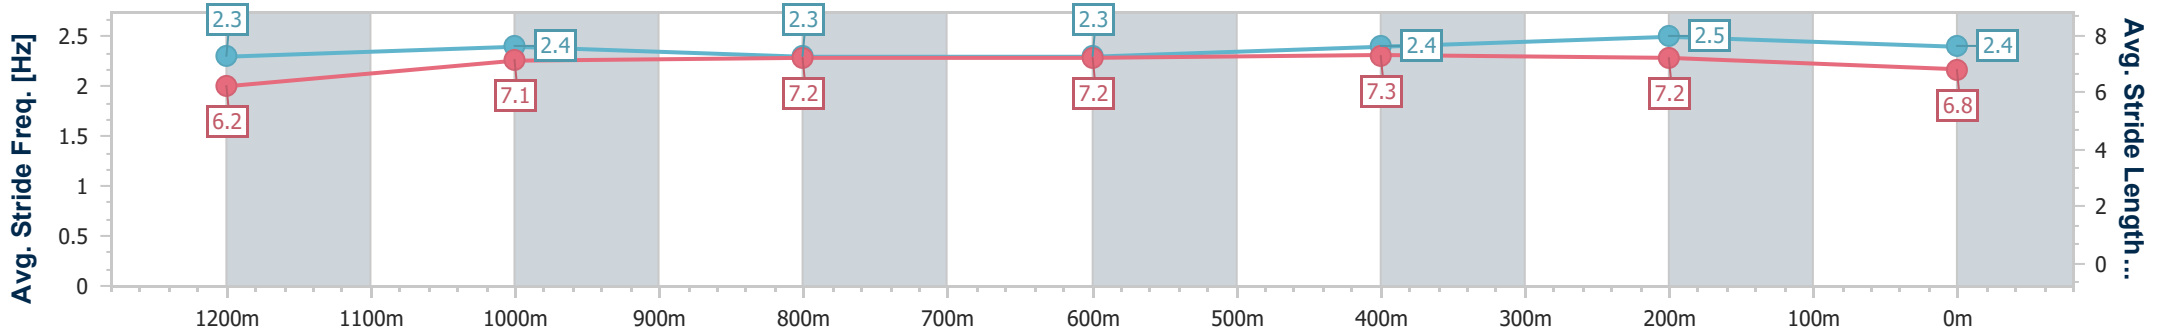

Eagle Farm QLD Professional
 Race 9: JONES & CO IGA DAYBREAK LOVER - 1400m
 20 April 2024 - 16:29
 Track Rating: Soft 6, Weather: Fine, Rail Position: +1m Entire

BRISBANE
 RACING CLUB

Section	Overall	1200m	1000m	800m	600m	400m	200m
Section Times	1:25.08 [12] (0:13.87)	1:11.21 [5] (0:11.36)	0:59.85 [6] (0:12.21)	0:47.64 [7] (0:12.07)	0:35.57 [7] (0:11.67)	0:23.90 [6] (0:11.38)	0:12.52 [7] (0:12.52)
Average Speed [km/h]	52.1	63.6	60.0	60.2	62.8	63.4	57.4
Top Speed [km/h]	64.6	65.1	60.9	61.0	65.3	64.6	61.5
Avg. Dist. to Rail [m]	6.1	4.2	3.1	2.3	4.1	12.2	12.4
Avg. Stride Freq. [Hz]	2.2	2.3	2.2	2.2	2.3	2.4	2.2
Avg. Stride Length [m]	6.6	7.6	7.5	7.5	7.6	7.4	7.2

- [] Ranking at each section and finish
- .-.- No data available at this section
- NA No data available

Horse/Jockey Name	Connewarre
Final Rank	13
Fastest Section Time (Section)	0:11.29 (400m)
Top Speed [km/h] (Section)	64.6 (400m)
Race State	Finished

Eagle Farm QLD Professional
 Race 9: JONES & CO IGA DAYBREAK LOVER - 1400m
 20 April 2024 - 16:29
 Track Rating: Soft 6, Weather: Fine, Rail Position: +1m Entire

BRISBANE
RACING CLUB

Section	Overall	1200m	1000m	800m	600m	400m	200m
Section Times	1:25.09 [13] (0:14.08)	1:11.01 [10] (0:11.48)	0:59.53 [10] (0:12.13)	0:47.40 [10] (0:12.06)	0:35.34 [11] (0:11.88)	0:23.46 [14] (0:11.29)	0:12.17 [15] (0:12.17)
Average Speed [km/h]	51.2	62.7	60.0	60.3	62.1	63.8	59.1
Top Speed [km/h]	63.5	64.5	61.8	62.5	64.6	64.6	62.7
Avg. Dist. to Rail [m]	1.7	2.9	2.0	1.7	5.0	15.0	14.4
Avg. Stride Freq. [Hz]	2.3	2.4	2.3	2.3	2.4	2.5	2.4
Avg. Stride Length [m]	6.2	7.1	7.2	7.2	7.3	7.2	6.8