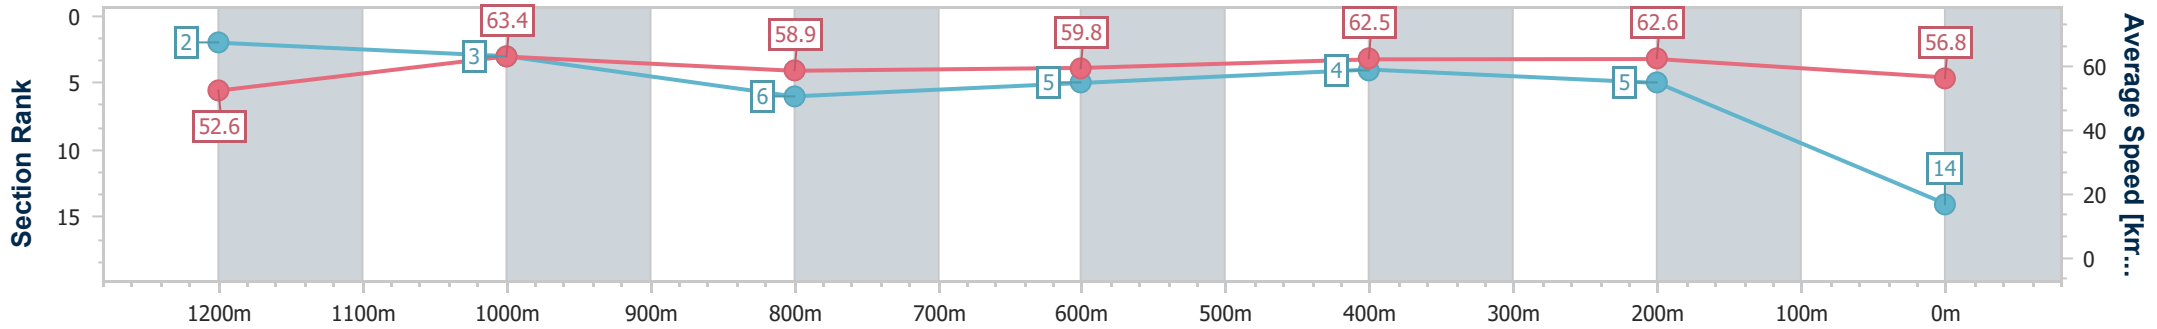

Eagle Farm QLD Professional
 Race 9: JONES & CO IGA DAYBREAK LOVER - 1400m
 20 April 2024 - 16:29
 Track Rating: Soft 6, Weather: Fine, Rail Position: +1m Entire

BRISBANE
RACING CLUB

Section	Overall	1200m	1000m	800m	600m	400m	200m
Section Times	1:25.09 [13] (0:14.08)	1:11.01 [10] (0:11.48)	0:59.53 [10] (0:12.13)	0:47.40 [10] (0:12.06)	0:35.34 [11] (0:11.88)	0:23.46 [14] (0:11.29)	0:12.17 [15] (0:12.17)
Average Speed [km/h]	51.2	62.7	60.0	60.3	62.1	63.8	59.1
Top Speed [km/h]	63.5	64.5	61.8	62.5	64.6	64.6	62.7
Avg. Dist. to Rail [m]	1.7	2.9	2.0	1.7	5.0	15.0	14.4
Avg. Stride Freq. [Hz]	2.3	2.4	2.3	2.3	2.4	2.5	2.4
Avg. Stride Length [m]	6.2	7.1	7.2	7.2	7.3	7.2	6.8

- [] Ranking at each section and finish
- .-.- No data available at this section
- NA No data available

Horse/Jockey Name	Makena
Final Rank	14
Fastest Section Time (Section)	0:11.37 (1200m)
Top Speed [km/h] (Section)	65.2 (1200m)
Race State	Finished

Eagle Farm QLD Professional
 Race 9: JONES & CO IGA DAYBREAK LOVER - 1400m
 20 April 2024 - 16:29
 Track Rating: Soft 6, Weather: Fine, Rail Position: +1m Entire

BRISBANE
RACING CLUB

Section	Overall	1200m	1000m	800m	600m	400m	200m
Section Times	1:25.13 [14] (0:13.73)	1:11.40 [2] (0:11.37)	1:00.03 [3] (0:12.25)	0:47.78 [6] (0:12.09)	0:35.69 [5] (0:11.53)	0:24.16 [4] (0:11.50)	0:12.66 [5] (0:12.66)
Average Speed [km/h]	52.6	63.4	58.9	59.8	62.5	62.6	56.8
Top Speed [km/h]	64.9	65.2	61.2	60.4	64.2	64.2	60.2
Avg. Dist. to Rail [m]	2.8	1.1	0.8	0.7	0.5	5.3	6.9
Avg. Stride Freq. [Hz]	2.3	2.3	2.2	2.3	2.4	2.4	2.3
Avg. Stride Length [m]	6.4	7.5	7.2	7.4	7.4	7.2	6.9