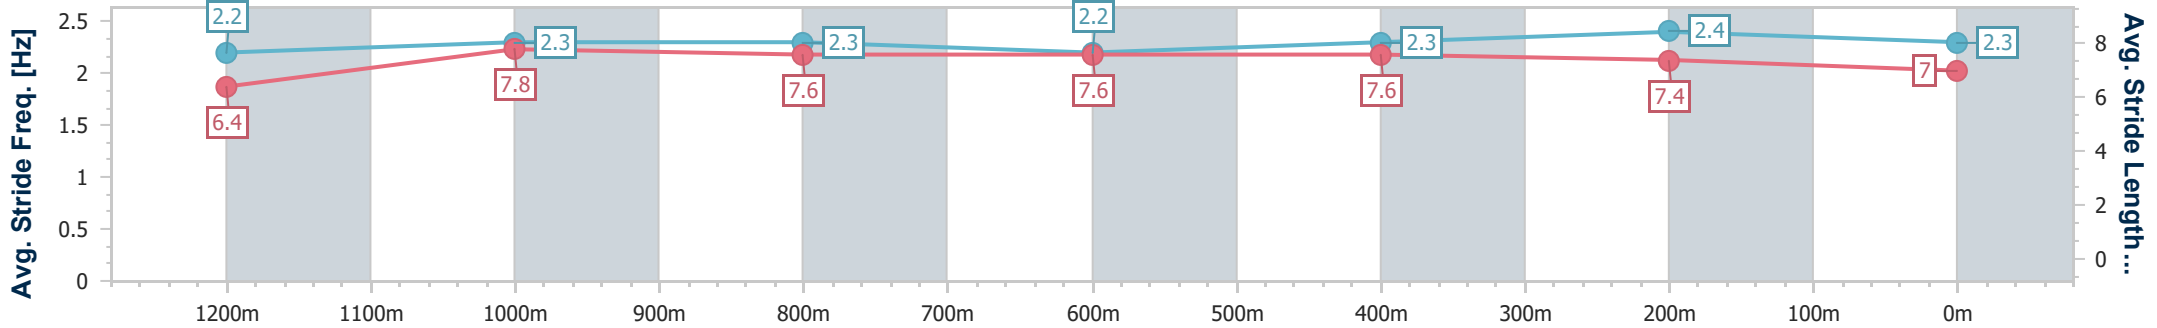

Eagle Farm QLD Professional

Race 9: JONES & CO IGA DAYBREAK LOVER - 1400m

20 April 2024 - 16:29

Track Rating: Soft 6, Weather: Fine, Rail Position: +1m Entire

BRISBANE RACING CLUB

Section	Overall	1200m	1000m	800m	600m	400m	200m
Section Times	1:24.76 [5] (0:14.17)	1:10.59 [11] (0:11.27)	0:59.32 [8] (0:11.89)	0:47.43 [5] (0:12.17)	0:35.26 [6] (0:11.69)	0:23.57 [7] (0:11.32)	0:12.25 [6] (0:12.25)
Average Speed [km/h]	51.2	63.8	61.7	60.5	63.5	63.5	58.8
Top Speed [km/h]	65.5	65.5	62.4	61.3	65.7	65.6	61.7
Avg. Dist. to Rail [m]	9.5	4.5	3.3	4.5	6.2	14.0	14.1
Avg. Stride Freq. [Hz]	2.2	2.3	2.3	2.2	2.3	2.4	2.3
Avg. Stride Length [m]	6.4	7.8	7.6	7.6	7.6	7.4	7.0