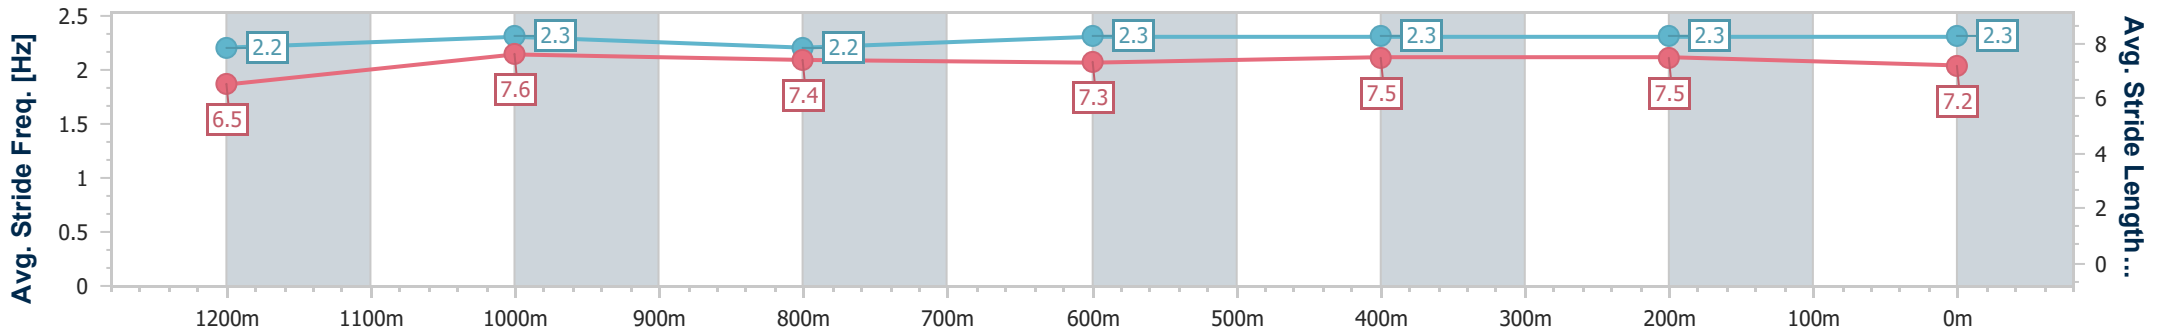

Horse/Jockey Name	Edited By
Final Rank	6
Fastest Section Time (Section)	0:11.32 (400m)
Top Speed [km/h] (Section)	65.0 (Overall)
Race State	Finished

Eagle Farm QLD Professional
Race 9: JONES & CO IGA DAYBREAK LOVER - 1400m
20 April 2024 - 16:29
Track Rating: Soft 6, Weather: Fine, Rail Position: +1m Entire

BRISBANE
RACING CLUB

Section	Overall	1200m	1000m	800m	600m	400m	200m
Section Times	1:24.82 [6] (0:13.83)	1:10.99 [4] (0:11.46)	0:59.53 [7] (0:12.24)	0:47.29 [8] (0:12.08)	0:35.21 [8] (0:11.64)	0:23.57 [8] (0:11.32)	0:12.25 [8] (0:12.25)
Average Speed [km/h]	52.2	62.9	59.4	59.7	62.0	63.4	59.0
Top Speed [km/h]	65.0	64.1	60.9	60.7	64.2	64.5	61.4
Avg. Dist. to Rail [m]	2.8	2.7	2.1	0.7	1.1	6.5	6.9
Avg. Stride Freq. [Hz]	2.2	2.3	2.2	2.3	2.3	2.3	2.3
Avg. Stride Length [m]	6.5	7.6	7.4	7.3	7.5	7.5	7.2

- [ ] Ranking at each section and finish
- -.-.- No data available at this section
- NA No data available