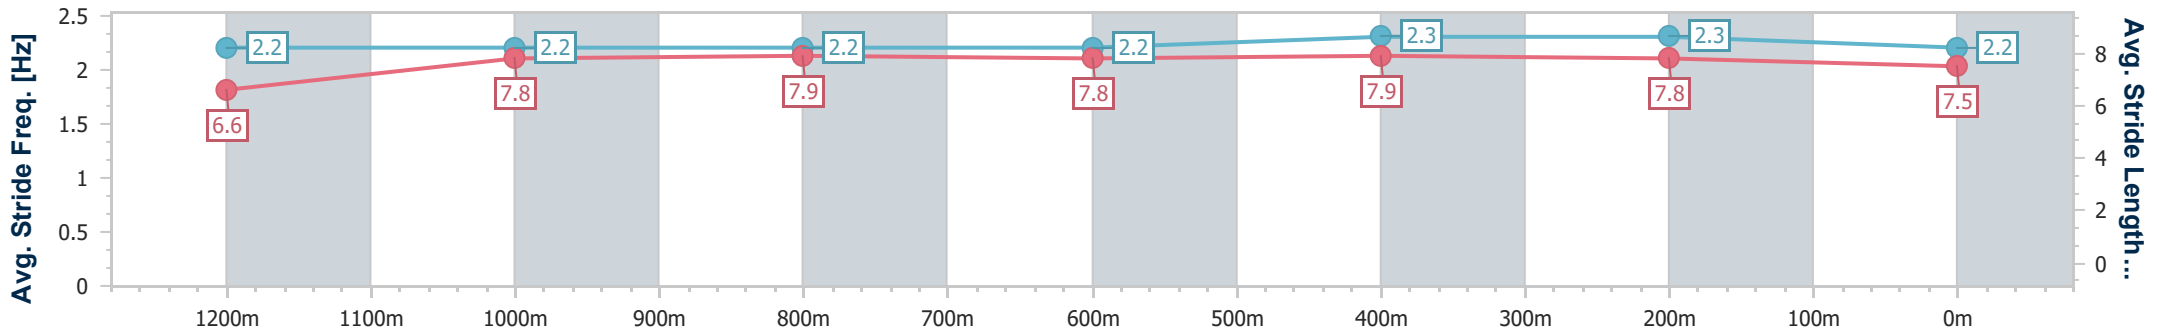

Horse/Jockey Name	Press Link
Final Rank	3
Fastest Section Time (Section)	0:11.15 (400m)
Top Speed [km/h] (Section)	66.0 (400m)
Race State	Finished

Eagle Farm QLD Professional
Race 9: JONES & CO IGA DAYBREAK LOVER - 1400m
20 April 2024 - 16:29
Track Rating: Soft 6, Weather: Fine, Rail Position: +1m Entire

BRISBANE
RACING CLUB

Section	Overall	1200m	1000m	800m	600m	400m	200m
Section Times	1:24.56 [3] (0:14.08)	1:10.48 [9] (0:11.50)	0:58.98 [11] (0:12.05)	0:46.93 [9] (0:12.11)	0:34.82 [9] (0:11.71)	0:23.11 [10] (0:11.15)	0:11.96 [9] (0:11.96)
Average Speed [km/h]	51.5	62.6	60.9	60.4	63.7	64.6	60.2
Top Speed [km/h]	65.0	64.3	61.8	62.0	65.7	66.0	62.9
Avg. Dist. to Rail [m]	2.4	4.1	3.9	3.5	6.9	16.7	15.9
Avg. Stride Freq. [Hz]	2.2	2.2	2.2	2.2	2.3	2.3	2.2
Avg. Stride Length [m]	6.6	7.8	7.9	7.8	7.9	7.8	7.5

- [ ] Ranking at each section and finish
- -.-.- No data available at this section
- NA No data available