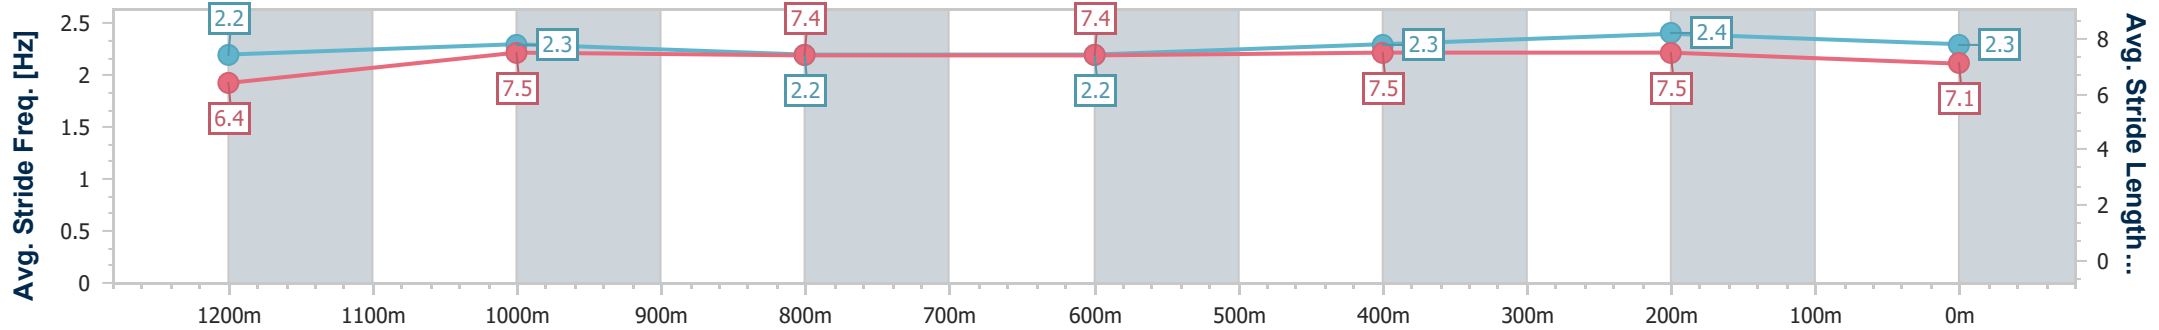

Eagle Farm QLD Professional

Race 9: JONES & CO IGA DAYBREAK LOVER - 1400m

20 April 2024 - 16:29

Track Rating: Soft 6, Weather: Fine, Rail Position: +1m Entire

BRISBANE RACING CLUB

Section	Overall	1200m	1000m	800m	600m	400m	200m
Section Times	1:24.83 [7] (0:14.28)	1:10.55 [12] (0:11.47)	0:59.08 [12] (0:12.15)	0:46.93 [13] (0:12.16)	0:34.77 [14] (0:11.68)	0:23.09 [16] (0:10.97)	0:12.12 [10] (0:12.12)
Average Speed [km/h]	50.5	62.9	59.8	59.8	62.3	65.8	59.4
Top Speed [km/h]	62.7	64.7	60.4	62.5	64.6	67.2	63.4
Avg. Dist. to Rail [m]	1.0	2.2	2.0	1.7	2.8	10.3	9.3
Avg. Stride Freq. [Hz]	2.2	2.3	2.2	2.2	2.3	2.4	2.3
Avg. Stride Length [m]	6.4	7.5	7.4	7.4	7.5	7.5	7.1