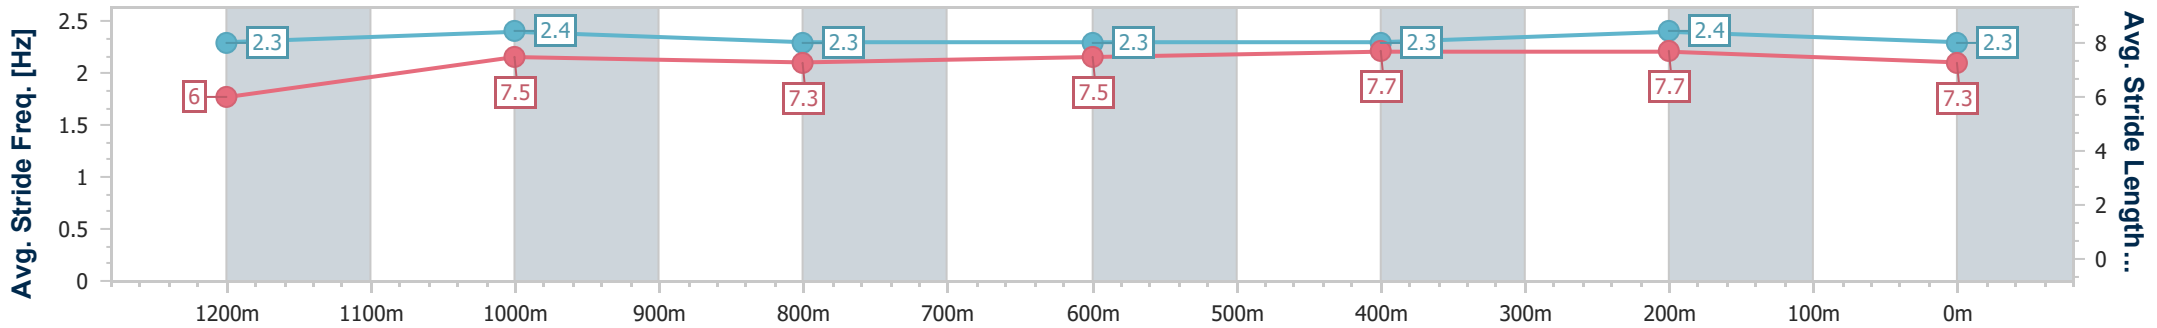

Horse/Jockey Name	Easy Dun
Final Rank	9
Fastest Section Time (Section)	0:10.96 (400m)
Top Speed [km/h] (Section)	67.0 (400m)
Race State	Finished

Eagle Farm QLD Professional
Race 9: JONES & CO IGA DAYBREAK LOVER - 1400m
20 April 2024 - 16:29
Track Rating: Soft 6, Weather: Fine, Rail Position: +1m Entire

BRISBANE
RACING CLUB

Section	Overall	1200m	1000m	800m	600m	400m	200m
Section Times	1:24.90 [9] (0:14.59)	1:10.31 [17] (0:11.29)	0:59.02 [15] (0:12.36)	0:46.66 [16] (0:12.05)	0:34.61 [17] (0:11.66)	0:22.95 [17] (0:10.96)	0:11.99 [14] (0:11.99)
Average Speed [km/h]	49.5	63.8	60.6	61.3	64.0	65.7	60.2
Top Speed [km/h]	65.1	66.0	63.0	63.6	66.1	67.0	63.6
Avg. Dist. to Rail [m]	6.9	5.3	7.3	6.0	7.0	17.6	18.3
Avg. Stride Freq. [Hz]	2.3	2.4	2.3	2.3	2.3	2.4	2.3
Avg. Stride Length [m]	6.0	7.5	7.3	7.5	7.7	7.7	7.3

- [ ] Ranking at each section and finish
- -.-.- No data available at this section
- NA No data available