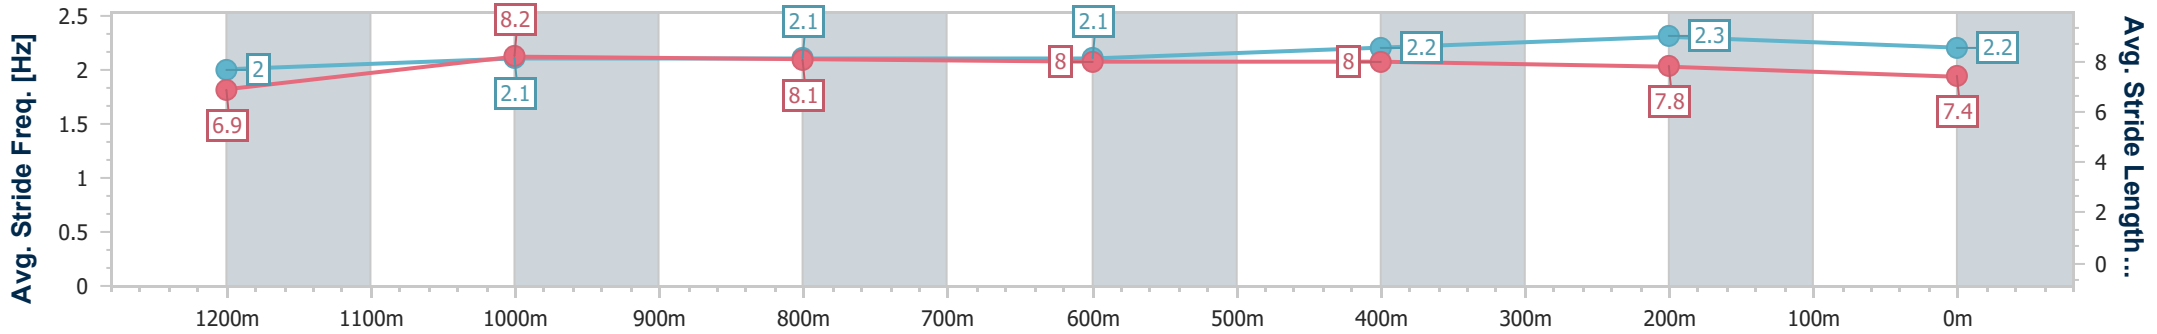

- [] Ranking at each section and finish
- .-.- No data available at this section
- NA No data available

Horse/Jockey Name	Volcanic Love
Final Rank	10
Fastest Section Time (Section)	0:11.39 (1200m)
Top Speed [km/h] (Section)	64.9 (600m)
Race State	Finished

Eagle Farm QLD Professional
 Race 9: JONES & CO IGA DAYBREAK LOVER - 1400m
 20 April 2024 - 16:29
 Track Rating: Soft 6, Weather: Fine, Rail Position: +1m Entire

BRISBANE
RACING CLUB

Section	Overall	1200m	1000m	800m	600m	400m	200m
Section Times	1:24.94 [10] (0:14.39)	1:10.55 [14] (0:11.39)	0:59.16 [13] (0:12.12)	0:47.04 [12] (0:11.93)	0:35.11 [12] (0:11.55)	0:23.56 [9] (0:11.42)	0:12.14 [11] (0:12.14)
Average Speed [km/h]	50.3	63.3	60.6	61.8	64.0	63.3	59.2
Top Speed [km/h]	64.0	64.5	61.6	63.0	64.9	64.6	62.0
Avg. Dist. to Rail [m]	8.1	4.5	4.4	4.5	6.0	15.9	16.0
Avg. Stride Freq. [Hz]	2.0	2.1	2.1	2.1	2.2	2.3	2.2
Avg. Stride Length [m]	6.9	8.2	8.1	8.0	8.0	7.8	7.4