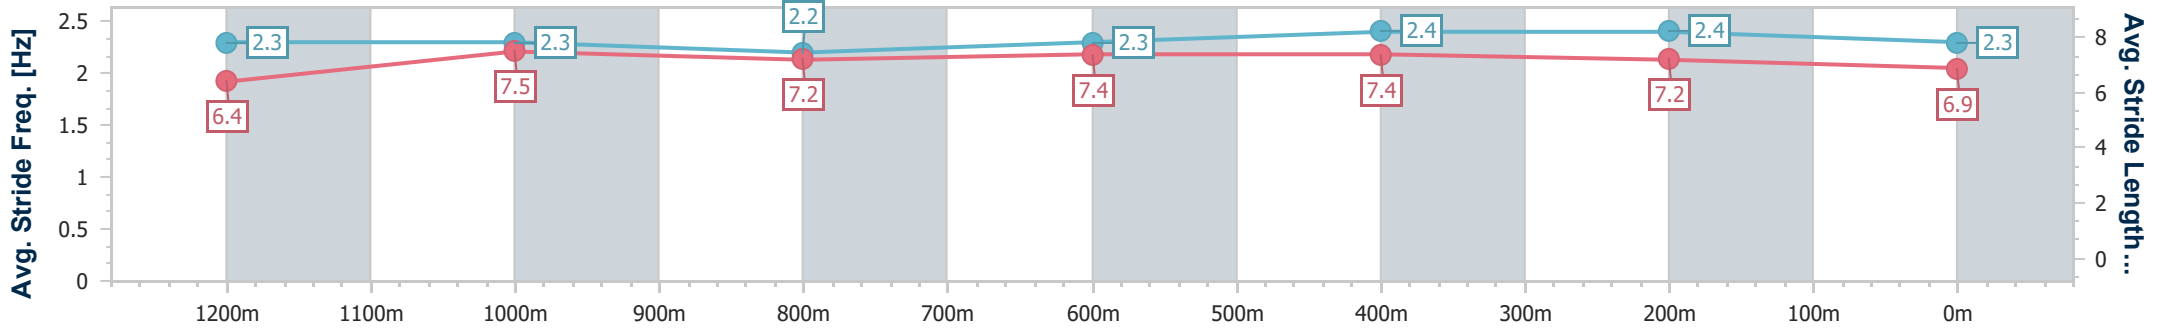

Eagle Farm QLD Professional
 Race 9: JONES & CO IGA DAYBREAK LOVER - 1400m
 20 April 2024 - 16:29
 Track Rating: Soft 6, Weather: Fine, Rail Position: +1m Entire

BRISBANE
RACING CLUB

Section	Overall	1200m	1000m	800m	600m	400m	200m
Section Times	1:25.09 [13] (0:14.08)	1:11.01 [10] (0:11.48)	0:59.53 [10] (0:12.13)	0:47.40 [10] (0:12.06)	0:35.34 [11] (0:11.88)	0:23.46 [14] (0:11.29)	0:12.17 [15] (0:12.17)
Average Speed [km/h]	51.2	62.7	60.0	60.3	62.1	63.8	59.1
Top Speed [km/h]	63.5	64.5	61.8	62.5	64.6	64.6	62.7
Avg. Dist. to Rail [m]	1.7	2.9	2.0	1.7	5.0	15.0	14.4
Avg. Stride Freq. [Hz]	2.3	2.4	2.3	2.3	2.4	2.5	2.4
Avg. Stride Length [m]	6.2	7.1	7.2	7.2	7.3	7.2	6.8

- [] Ranking at each section and finish
- .-.- No data available at this section
- NA No data available

Horse/Jockey Name	Makena
Final Rank	14
Fastest Section Time (Section)	0:11.37 (1200m)
Top Speed [km/h] (Section)	65.2 (1200m)
Race State	Finished

Eagle Farm QLD Professional
 Race 9: JONES & CO IGA DAYBREAK LOVER - 1400m
 20 April 2024 - 16:29
 Track Rating: Soft 6, Weather: Fine, Rail Position: +1m Entire

BRISBANE
RACING CLUB

Section	Overall	1200m	1000m	800m	600m	400m	200m
Section Times	1:25.13 [14] (0:13.73)	1:11.40 [2] (0:11.37)	1:00.03 [3] (0:12.25)	0:47.78 [6] (0:12.09)	0:35.69 [5] (0:11.53)	0:24.16 [4] (0:11.50)	0:12.66 [5] (0:12.66)
Average Speed [km/h]	52.6	63.4	58.9	59.8	62.5	62.6	56.8
Top Speed [km/h]	64.9	65.2	61.2	60.4	64.2	64.2	60.2
Avg. Dist. to Rail [m]	2.8	1.1	0.8	0.7	0.5	5.3	6.9
Avg. Stride Freq. [Hz]	2.3	2.3	2.2	2.3	2.4	2.4	2.3
Avg. Stride Length [m]	6.4	7.5	7.2	7.4	7.4	7.2	6.9