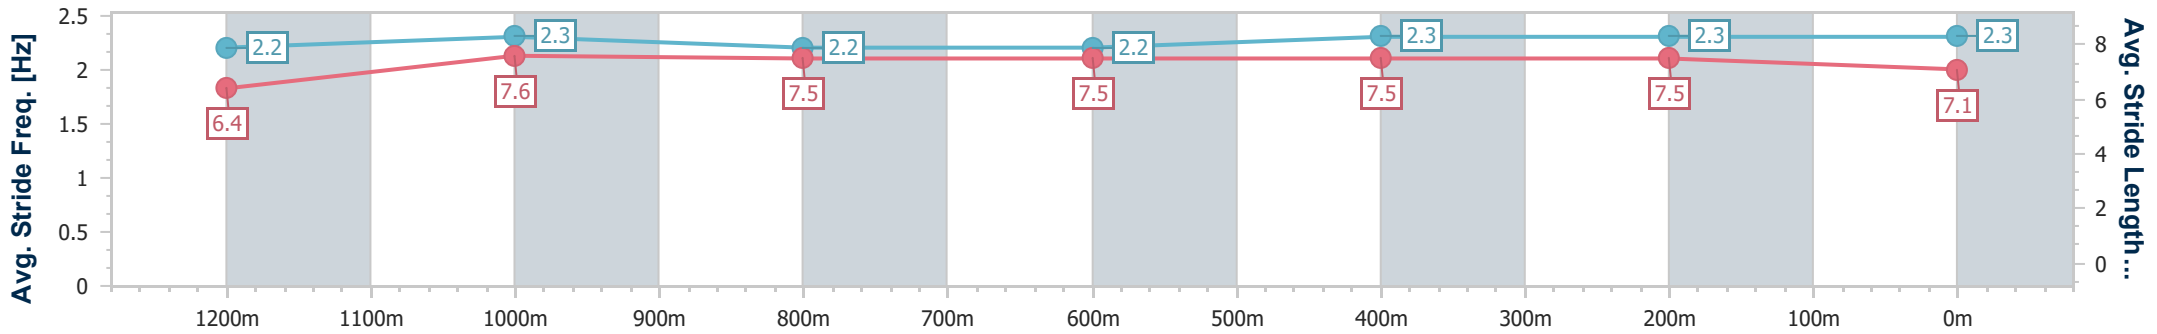

Eagle Farm QLD Professional
 Race 9: JONES & CO IGA DAYBREAK LOVER - 1400m
 20 April 2024 - 16:29
 Track Rating: Soft 6, Weather: Fine, Rail Position: +1m Entire

BRISBANE
RACING CLUB

Section	Overall	1200m	1000m	800m	600m	400m	200m
Section Times	1:25.36 [15] (0:14.53)	1:10.83 [16] (0:11.49)	0:59.34 [17] (0:12.28)	0:47.06 [17] (0:11.90)	0:35.16 [16] (0:11.38)	0:23.78 [13] (0:11.27)	0:12.51 [12] (0:12.51)
Average Speed [km/h]	49.6	62.5	59.6	60.5	63.0	64.1	57.5
Top Speed [km/h]	63.0	64.6	61.0	62.8	65.4	65.5	62.9
Avg. Dist. to Rail [m]	4.3	2.7	2.6	0.9	2.2	8.8	7.5
Avg. Stride Freq. [Hz]	2.3	2.4	2.3	2.3	2.4	2.5	2.3
Avg. Stride Length [m]	6.1	7.3	7.1	7.2	7.2	7.2	6.9

- [] Ranking at each section and finish
- .-.- No data available at this section
- NA No data available

Horse/Jockey Name	Purveyor
Final Rank	16
Fastest Section Time (Section)	0:11.42 (400m)
Top Speed [km/h] (Section)	64.9 (400m)
Race State	Finished

Eagle Farm QLD Professional
 Race 9: JONES & CO IGA DAYBREAK LOVER - 1400m
 20 April 2024 - 16:29
 Track Rating: Soft 6, Weather: Fine, Rail Position: +1m Entire

BRISBANE
RACING CLUB

Section	Overall	1200m	1000m	800m	600m	400m	200m
Section Times	1:25.45 [16] (0:14.36)	1:11.09 [13] (0:11.45)	0:59.64 [14] (0:12.14)	0:47.50 [14] (0:12.01)	0:35.49 [13] (0:11.71)	0:23.78 [15] (0:11.42)	0:12.36 [17] (0:12.36)
Average Speed [km/h]	50.5	62.9	60.6	60.6	62.8	63.0	58.2
Top Speed [km/h]	64.0	64.3	61.4	61.6	64.3	64.9	60.4
Avg. Dist. to Rail [m]	7.2	4.7	4.0	2.6	4.1	14.5	15.0
Avg. Stride Freq. [Hz]	2.2	2.3	2.2	2.2	2.3	2.3	2.3
Avg. Stride Length [m]	6.4	7.6	7.5	7.5	7.5	7.5	7.1