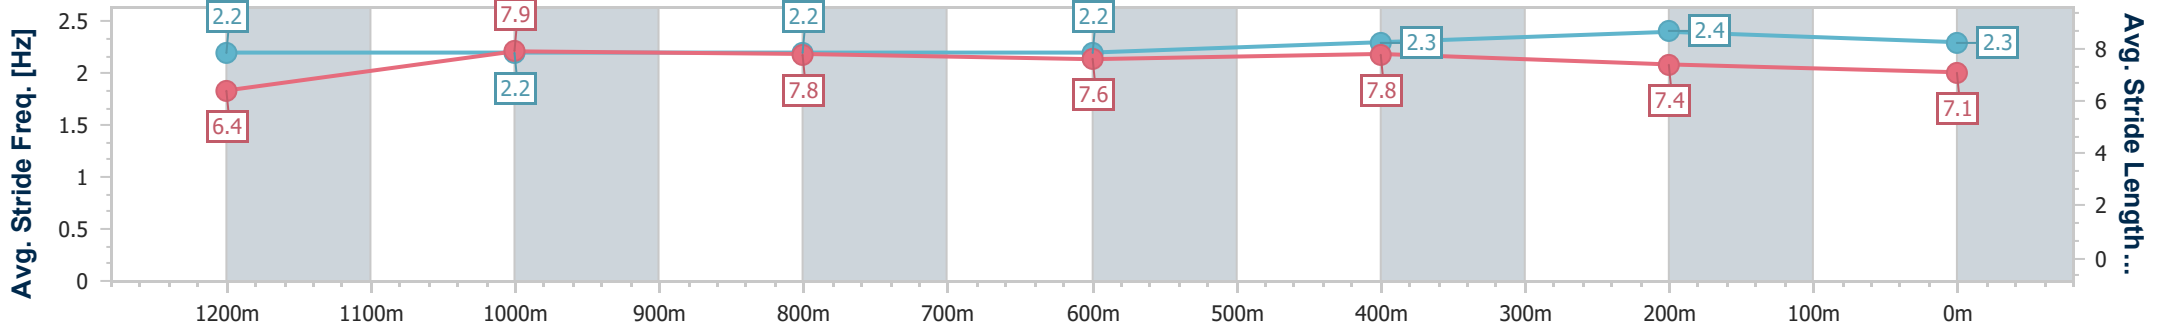

- [] Ranking at each section and finish
- .-.- No data available at this section
- NA No data available

Horse/Jockey Name	Encoder
Final Rank	11
Fastest Section Time (Section)	0:11.30 (400m)
Top Speed [km/h] (Section)	66.1 (400m)
Race State	Finished

Eagle Farm QLD Professional
 Race 9: JONES & CO IGA DAYBREAK LOVER - 1400m
 20 April 2024 - 16:29
 Track Rating: Soft 6, Weather: Fine, Rail Position: +1m Entire

BRISBANE
RACING CLUB

Section	Overall	1200m	1000m	800m	600m	400m	200m
Section Times	1:24.98 [11] (0:14.49)	1:10.49 [15] (0:11.51)	0:58.98 [16] (0:12.09)	0:46.89 [15] (0:12.02)	0:34.87 [15] (0:11.46)	0:23.41 [12] (0:11.30)	0:12.11 [13] (0:12.11)
Average Speed [km/h]	49.8	62.8	60.7	61.0	64.6	63.8	59.5
Top Speed [km/h]	62.5	63.8	62.7	62.5	65.7	66.1	61.9
Avg. Dist. to Rail [m]	7.6	4.4	3.6	3.5	5.6	15.2	14.9
Avg. Stride Freq. [Hz]	2.2	2.2	2.2	2.2	2.3	2.4	2.3
Avg. Stride Length [m]	6.4	7.9	7.8	7.6	7.8	7.4	7.1