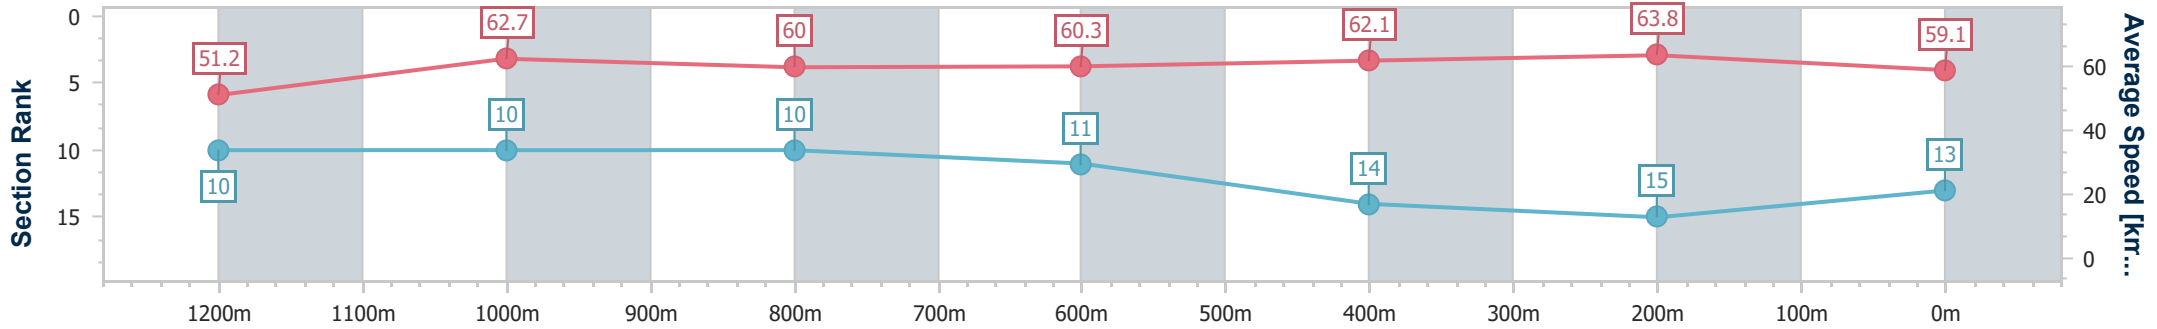

Eagle Farm QLD Professional
 Race 9: JONES & CO IGA DAYBREAK LOVER - 1400m
 20 April 2024 - 16:29
 Track Rating: Soft 6, Weather: Fine, Rail Position: +1m Entire

BRISBANE
 RACING CLUB

Section	Overall	1200m	1000m	800m	600m	400m	200m
Section Times	1:25.08 [12] (0:13.87)	1:11.21 [5] (0:11.36)	0:59.85 [6] (0:12.21)	0:47.64 [7] (0:12.07)	0:35.57 [7] (0:11.67)	0:23.90 [6] (0:11.38)	0:12.52 [7] (0:12.52)
Average Speed [km/h]	52.1	63.6	60.0	60.2	62.8	63.4	57.4
Top Speed [km/h]	64.6	65.1	60.9	61.0	65.3	64.6	61.5
Avg. Dist. to Rail [m]	6.1	4.2	3.1	2.3	4.1	12.2	12.4
Avg. Stride Freq. [Hz]	2.2	2.3	2.2	2.2	2.3	2.4	2.2
Avg. Stride Length [m]	6.6	7.6	7.5	7.5	7.6	7.4	7.2

- [] Ranking at each section and finish
- .-.- No data available at this section
- NA No data available

Horse/Jockey Name	Connewarre
Final Rank	13
Fastest Section Time (Section)	0:11.29 (400m)
Top Speed [km/h] (Section)	64.6 (400m)
Race State	Finished

Eagle Farm QLD Professional
 Race 9: JONES & CO IGA DAYBREAK LOVER - 1400m
 20 April 2024 - 16:29
 Track Rating: Soft 6, Weather: Fine, Rail Position: +1m Entire

BRISBANE
RACING CLUB

Section	Overall	1200m	1000m	800m	600m	400m	200m
Section Times	1:25.09 [13] (0:14.08)	1:11.01 [10] (0:11.48)	0:59.53 [10] (0:12.13)	0:47.40 [10] (0:12.06)	0:35.34 [11] (0:11.88)	0:23.46 [14] (0:11.29)	0:12.17 [15] (0:12.17)
Average Speed [km/h]	51.2	62.7	60.0	60.3	62.1	63.8	59.1
Top Speed [km/h]	63.5	64.5	61.8	62.5	64.6	64.6	62.7
Avg. Dist. to Rail [m]	1.7	2.9	2.0	1.7	5.0	15.0	14.4
Avg. Stride Freq. [Hz]	2.3	2.4	2.3	2.3	2.4	2.5	2.4
Avg. Stride Length [m]	6.2	7.1	7.2	7.2	7.3	7.2	6.8