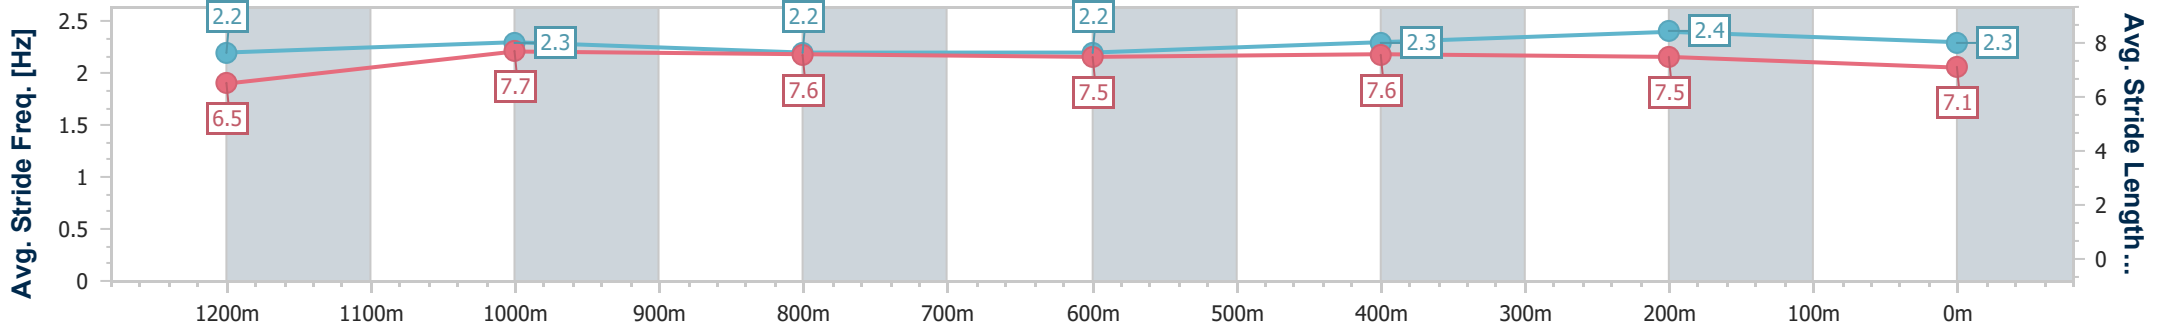

Eagle Farm QLD Professional
 Race 9: JONES & CO IGA DAYBREAK LOVER - 1400m
 20 April 2024 - 16:29
 Track Rating: Soft 6, Weather: Fine, Rail Position: +1m Entire

BRISBANE
RACING CLUB

Section	Overall	1200m	1000m	800m	600m	400m	200m
Section Times	1:24.20 [2] (0:14.04)	1:10.16 [8] (0:11.15)	0:59.01 [4] (0:11.93)	0:47.08 [3] (0:12.14)	0:34.94 [4] (0:11.72)	0:23.22 [5] (0:11.18)	0:12.04 [1] (0:12.04)
Average Speed [km/h]	51.4	64.9	61.6	60.2	62.6	64.5	59.9
Top Speed [km/h]	64.6	65.9	63.1	61.4	65.2	65.8	62.6
Avg. Dist. to Rail [m]	11.7	6.4	4.0	3.0	4.5	12.3	12.5
Avg. Stride Freq. [Hz]	2.2	2.3	2.2	2.2	2.3	2.4	2.3
Avg. Stride Length [m]	6.5	7.7	7.6	7.5	7.6	7.5	7.1