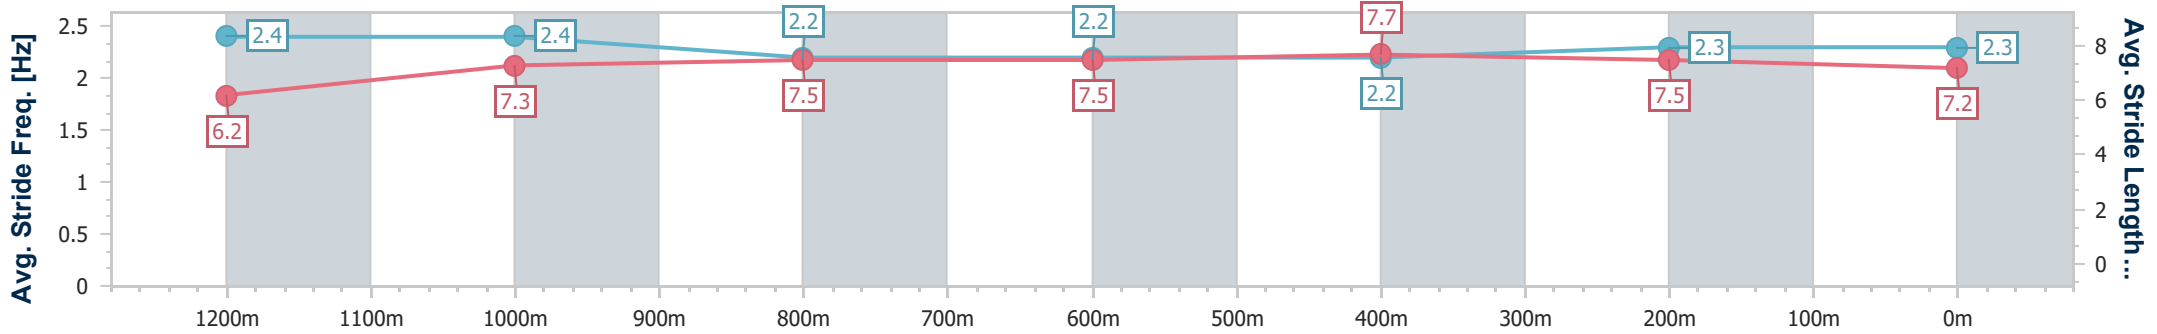

Eagle Farm QLD Professional
 Race 9: JONES & CO IGA DAYBREAK LOVER - 1400m
 20 April 2024 - 16:29
 Track Rating: Soft 6, Weather: Fine, Rail Position: +1m Entire

BRISBANE
RACING CLUB

Section	Overall	1200m	1000m	800m	600m	400m	200m
Section Times	1:24.58 [4] (0:13.80)	1:10.78 [3] (0:11.41)	0:59.37 [5] (0:12.07)	0:47.30 [4] (0:11.98)	0:35.32 [3] (0:11.69)	0:23.63 [3] (0:11.45)	0:12.18 [4] (0:12.18)
Average Speed [km/h]	52.4	63.1	60.3	60.4	62.0	62.9	59.3
Top Speed [km/h]	64.3	64.9	61.4	61.2	63.8	64.4	62.1
Avg. Dist. to Rail [m]	4.4	3.2	2.2	1.0	2.0	9.0	9.5
Avg. Stride Freq. [Hz]	2.4	2.4	2.2	2.2	2.2	2.3	2.3
Avg. Stride Length [m]	6.2	7.3	7.5	7.5	7.7	7.5	7.2