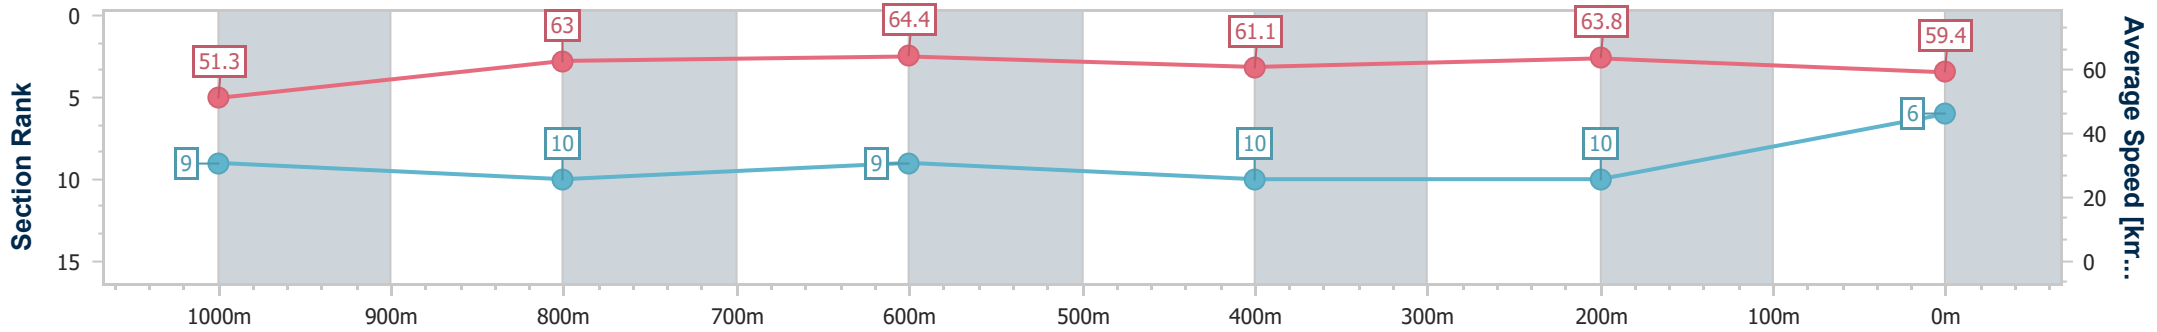

Horse/Jockey Name	Brutal Bowler
Final Rank	6
Fastest Section Time (Section)	0:11.29 (400m)
Top Speed [km/h] (Section)	65.4 (400m)
Race State	Finished

Eagle Farm QLD Professional
Race 3: STRADBROKE SEASON BOOK NOW QTIS Two-Year-Old Handicap - 1200m
27 April 2024 - 12:48
Track Rating: Soft 5, Weather: Fine, Rail Position: +3m

BRISBANE RACING CLUB

Section	Overall	1000m	800m	600m	400m	200m
Section Times	1:12.42 [6] (0:14.06)	0:58.36 [9] (0:11.58)	0:46.78 [10] (0:11.36)	0:35.42 [9] (0:12.04)	0:23.38 [10] (0:11.29)	0:12.09 [10] (0:12.09)
Average Speed [km/h]	51.3	63.0	64.4	61.1	63.8	59.4
Top Speed [km/h]	65.4	65.0	65.3	64.9	65.4	62.3
Avg. Dist. to Rail [m]	4.9	2.5	3.8	4.0	6.8	8.2
Avg. Stride Freq. [Hz]	2.3	2.3	2.3	2.2	2.3	2.2
Avg. Stride Length [m]	6.1	7.8	7.9	7.6	7.8	7.4

- [ ] Ranking at each section and finish
- -.-.- No data available at this section
- NA No data available