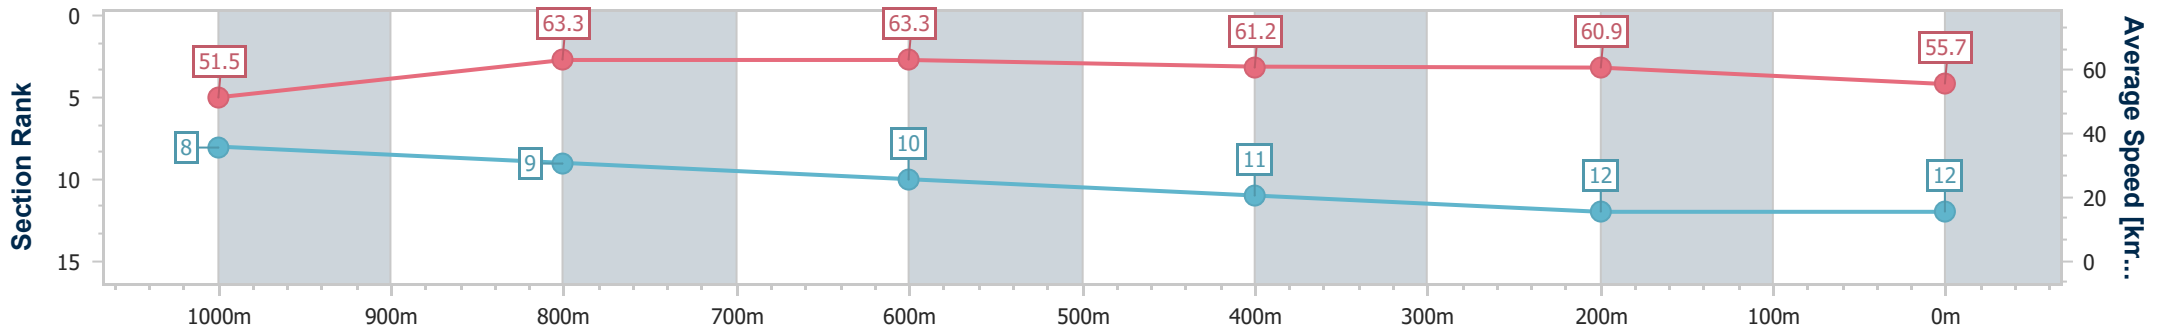

Horse/Jockey Name	Valley Of Owls
Final Rank	12
Fastest Section Time (Section)	0:11.53 (1000m)
Top Speed [km/h] (Section)	64.7 (800m)
Race State	Finished

Eagle Farm QLD Professional
Race 3: STRADBROKE SEASON BOOK NOW QTIS Two-Year-Old Handicap - 1200m
27 April 2024 - 12:48
Track Rating: Soft 5, Weather: Fine, Rail Position: +3m

BRISBANE
RACING CLUB

Section	Overall	1000m	800m	600m	400m	200m
Section Times	1:13.85 [12] (0:13.95)	0:59.90 [8] (0:11.53)	0:48.37 [9] (0:11.54)	0:36.83 [10] (0:12.10)	0:24.73 [11] (0:11.81)	0:12.92 [12] (0:12.92)
Average Speed [km/h]	51.5	63.3	63.3	61.2	60.9	55.7
Top Speed [km/h]	64.4	64.6	64.7	63.0	62.5	59.5
Avg. Dist. to Rail [m]	3.0	2.4	2.8	5.3	9.7	7.4
Avg. Stride Freq. [Hz]	2.3	2.4	2.4	2.4	2.5	2.4
Avg. Stride Length [m]	6.1	7.3	7.3	6.9	6.9	6.5

- [ ] Ranking at each section and finish
- -.-.- No data available at this section
- NA No data available