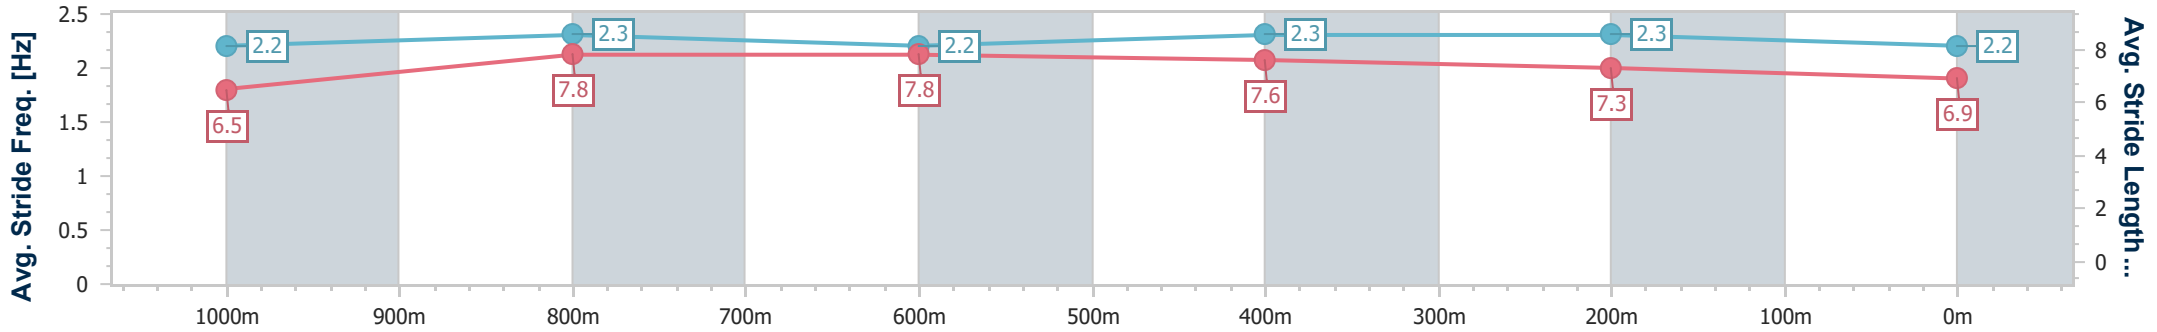

Horse/Jockey Name	Julieta
Final Rank	11
Fastest Section Time (Section)	0:11.46 (1000m)
Top Speed [km/h] (Section)	66.8 (Overall)
Race State	Finished

Eagle Farm QLD Professional
Race 3: STRADBROKE SEASON BOOK NOW QTIS Two-Year-Old Handicap - 1200m
27 April 2024 - 12:48
Track Rating: Soft 5, Weather: Fine, Rail Position: +3m

BRISBANE RACING CLUB

Section	Overall	1000m	800m	600m	400m	200m
Section Times	1:13.00 [11] (0:13.59)	0:59.41 [5] (0:11.46)	0:47.95 [5] (0:11.48)	0:36.47 [5] (0:11.85)	0:24.62 [5] (0:11.68)	0:12.94 [7] (0:12.94)
Average Speed [km/h]	53.1	63.4	63.1	61.9	61.7	55.5
Top Speed [km/h]	66.8	65.4	65.1	63.0	63.5	59.0
Avg. Dist. to Rail [m]	3.4	1.8	2.0	3.4	8.3	8.2
Avg. Stride Freq. [Hz]	2.2	2.3	2.2	2.3	2.3	2.2
Avg. Stride Length [m]	6.5	7.8	7.8	7.6	7.3	6.9

- [ ] Ranking at each section and finish
- -.-.- No data available at this section
- NA No data available