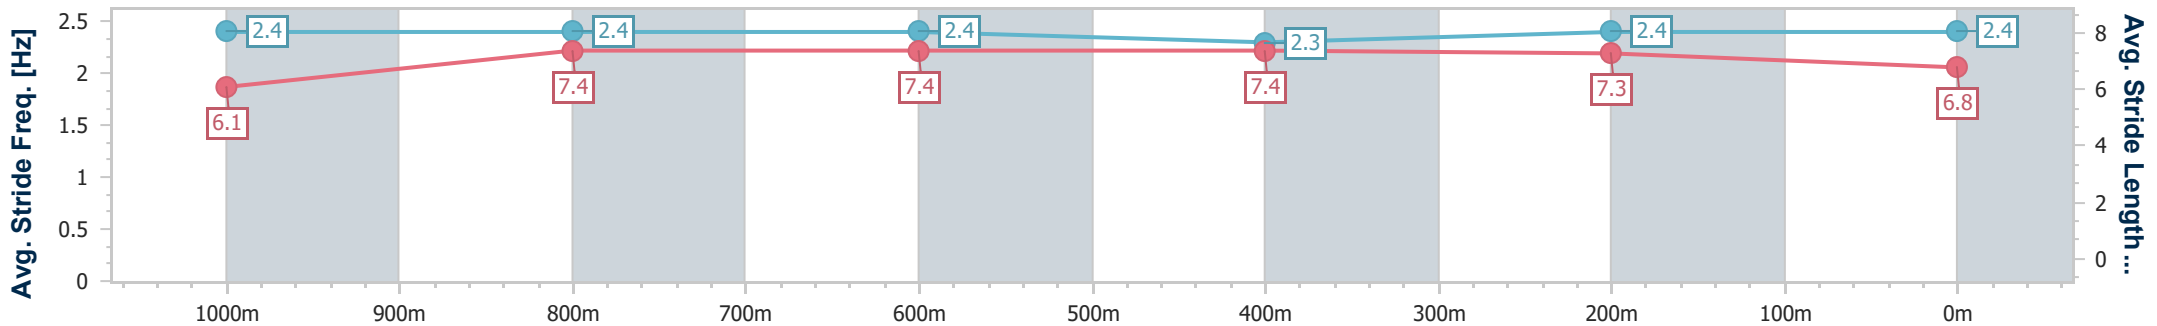

Horse/Jockey Name	Hamilton Brown
Final Rank	9
Fastest Section Time (Section)	0:11.45 (1000m)
Top Speed [km/h] (Section)	66.4 (Overall)
Race State	Finished

Eagle Farm QLD Professional
Race 3: STRADBROKE SEASON BOOK NOW QTIS Two-Year-Old Handicap - 1200m
27 April 2024 - 12:48
Track Rating: Soft 5, Weather: Fine, Rail Position: +3m

BRISBANE RACING CLUB

Section	Overall	1000m	800m	600m	400m	200m
Section Times	1:12.61 [9] (0:13.77)	0:58.84 [7] (0:11.45)	0:47.39 [7] (0:11.58)	0:35.81 [8] (0:11.75)	0:24.06 [8] (0:11.58)	0:12.48 [8] (0:12.48)
Average Speed [km/h]	52.4	64.0	63.0	62.1	62.0	57.8
Top Speed [km/h]	66.4	66.0	64.5	63.0	63.7	60.5
Avg. Dist. to Rail [m]	4.3	3.1	2.9	2.6	8.0	9.2
Avg. Stride Freq. [Hz]	2.4	2.4	2.4	2.3	2.4	2.4
Avg. Stride Length [m]	6.1	7.4	7.4	7.4	7.3	6.8

- [ ] Ranking at each section and finish
- -.-.- No data available at this section
- NA No data available