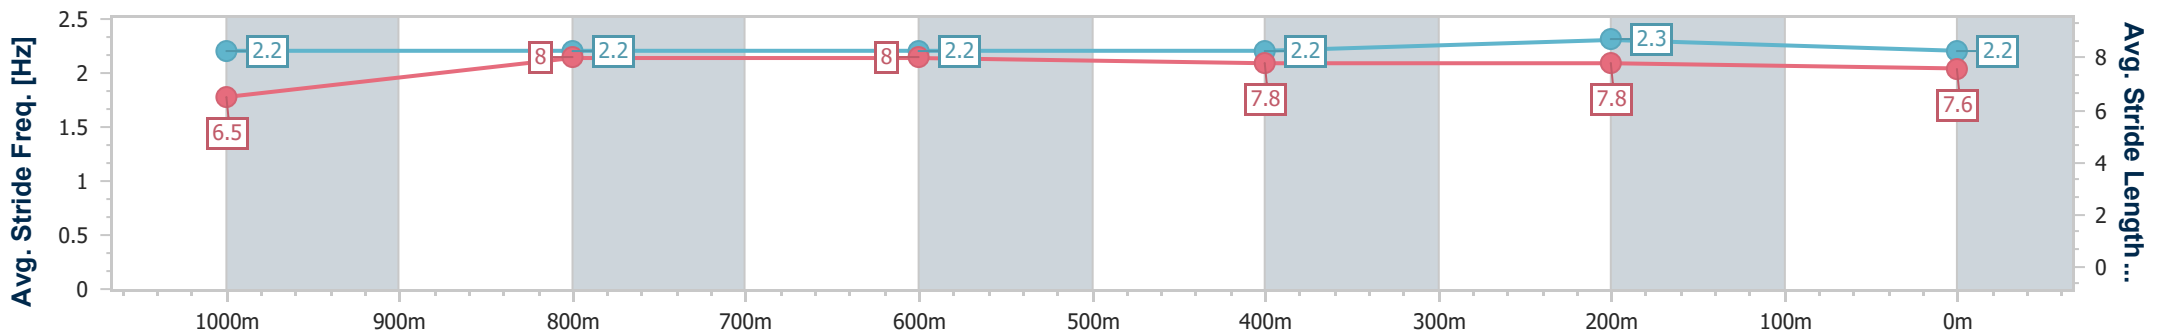

BRISBANE RACING CLUB

Section	Overall	1000m	800m	600m	400m	200m
Section Times	1:11.72 [1] (0:13.68)	0:58.04 [6] (0:11.42)	0:46.62 [6] (0:11.50)	0:35.12 [6] (0:11.78)	0:23.34 [5] (0:11.31)	0:12.03 [4] (0:12.03)
Average Speed [km/h]	52.7	63.9	63.6	62.0	63.5	60.0
Top Speed [km/h]	65.6	66.1	66.2	63.2	64.4	62.1
Avg. Dist. to Rail [m]	1.9	3.0	3.5	2.5	7.3	8.2
Avg. Stride Freq. [Hz]	2.2	2.2	2.2	2.2	2.3	2.2
Avg. Stride Length [m]	6.5	8.0	8.0	7.8	7.8	7.6