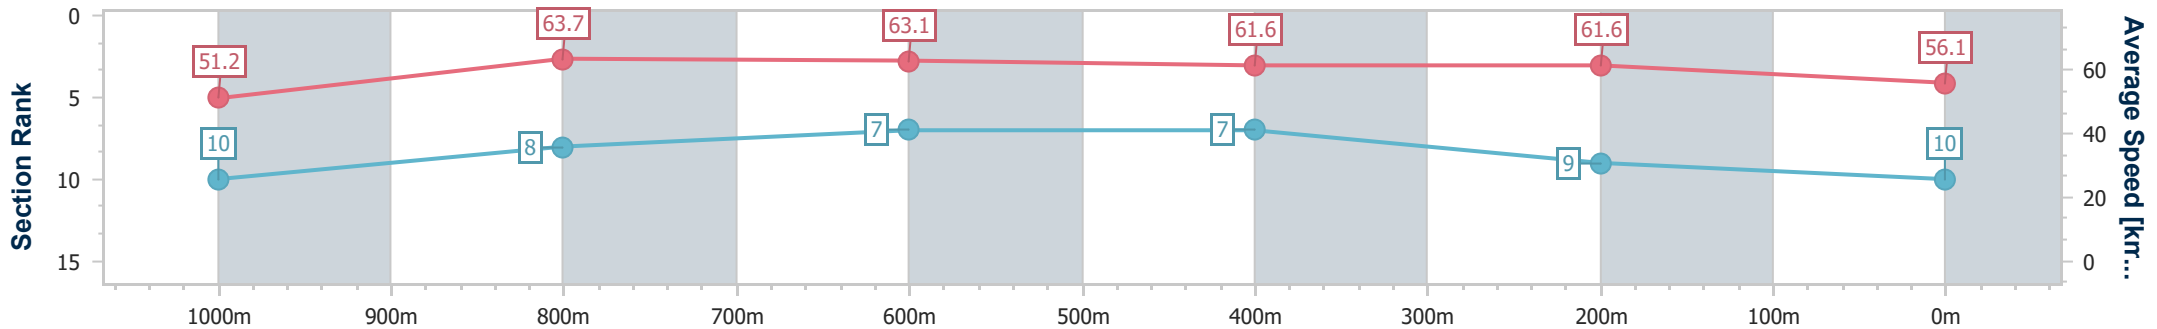

Horse/Jockey Name	Mythbusta
Final Rank	10
Fastest Section Time (Section)	0:11.32 (1000m)
Top Speed [km/h] (Section)	64.8 (800m)
Race State	Finished

Eagle Farm QLD Professional
Race 3: STRADBROKE SEASON BOOK NOW QTIS Two-Year-Old Handicap - 1200m
27 April 2024 - 12:48
Track Rating: Soft 5, Weather: Fine, Rail Position: +3m

BRISBANE
RACING CLUB

Section	Overall	1000m	800m	600m	400m	200m
Section Times	1:12.98 [10] (0:14.09)	0:58.89 [10] (0:11.32)	0:47.57 [8] (0:11.37)	0:36.20 [7] (0:11.71)	0:24.49 [7] (0:11.70)	0:12.79 [9] (0:12.79)
Average Speed [km/h]	51.2	63.7	63.1	61.6	61.6	56.1
Top Speed [km/h]	63.8	64.8	64.8	63.0	63.2	59.0
Avg. Dist. to Rail [m]	1.3	0.4	0.3	1.0	2.5	2.8
Avg. Stride Freq. [Hz]	2.2	2.4	2.4	2.3	2.3	2.3
Avg. Stride Length [m]	6.3	7.5	7.4	7.5	7.3	6.9

- [ ] Ranking at each section and finish
- -.-.- No data available at this section
- NA No data available