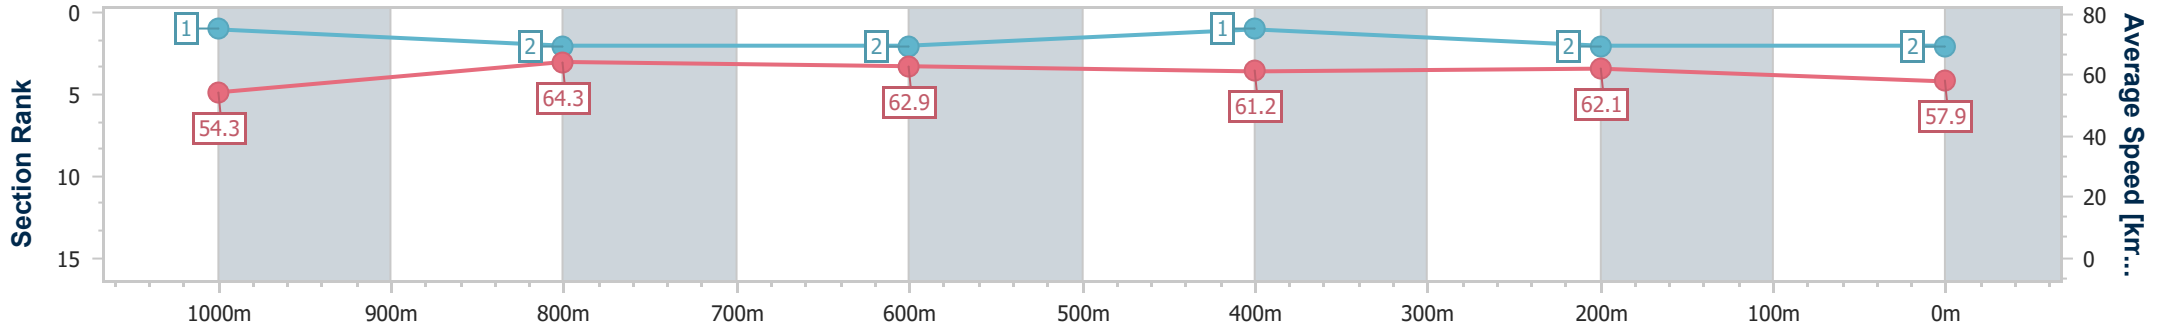

Horse/Jockey Name	Alpha Bravo
Final Rank	2
Fastest Section Time (Section)	0:11.28 (1000m)
Top Speed [km/h] (Section)	67.5 (Overall)
Race State	Finished

Eagle Farm QLD Professional
Race 3: STRADBROKE SEASON BOOK NOW QTIS Two-Year-Old Handicap - 1200m
27 April 2024 - 12:48
Track Rating: Soft 5, Weather: Fine, Rail Position: +3m

BRISBANE
RACING CLUB

Section	Overall	1000m	800m	600m	400m	200m
Section Times	1:11.95 [2] (0:13.28)	0:58.67 [1] (0:11.28)	0:47.39 [2] (0:11.52)	0:35.87 [2] (0:11.85)	0:24.02 [1] (0:11.62)	0:12.40 [2] (0:12.40)
Average Speed [km/h]	54.3	64.3	62.9	61.2	62.1	57.9
Top Speed [km/h]	67.5	65.8	64.6	62.0	63.2	61.3
Avg. Dist. to Rail [m]	5.2	1.5	1.4	2.3	3.8	3.4
Avg. Stride Freq. [Hz]	2.4	2.4	2.4	2.3	2.4	2.3
Avg. Stride Length [m]	6.3	7.4	7.3	7.3	7.2	7.0

- [ ] Ranking at each section and finish
- -.-.- No data available at this section
- NA No data available