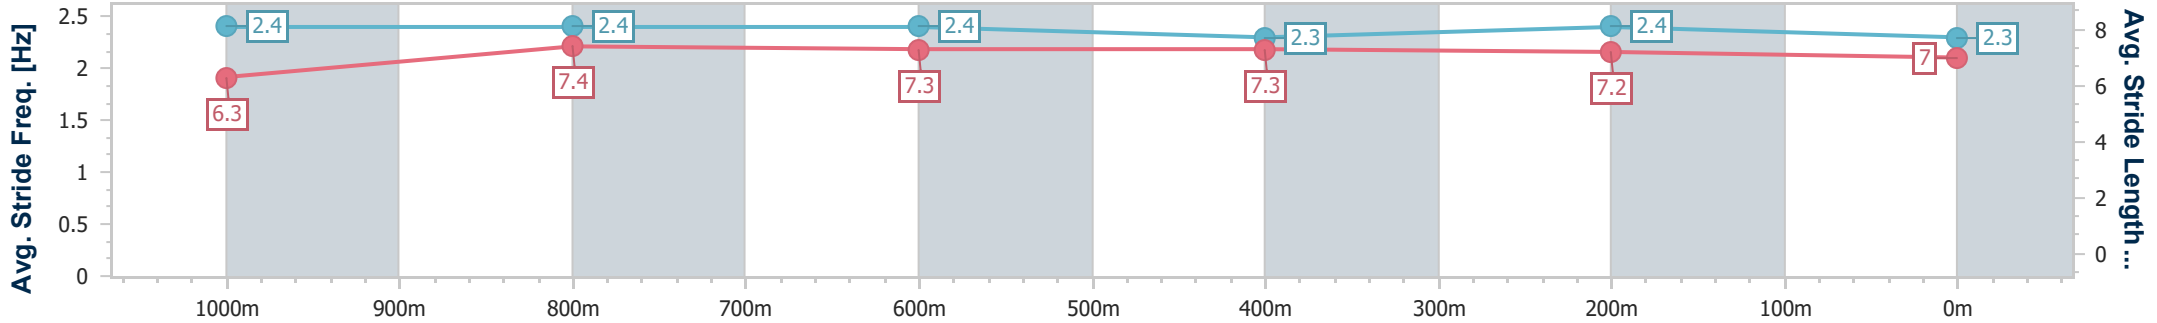

Horse/Jockey Name	Alpha Bravo
Final Rank	2
Fastest Section Time (Section)	0:11.28 (1000m)
Top Speed [km/h] (Section)	67.5 (Overall)
Race State	Finished

Eagle Farm QLD Professional
Race 3: STRADBROKE SEASON BOOK NOW QTIS Two-Year-Old Handicap - 1200m
27 April 2024 - 12:48
Track Rating: Soft 5, Weather: Fine, Rail Position: +3m

BRISBANE
RACING CLUB

Section	Overall	1000m	800m	600m	400m	200m
Section Times	1:11.95 [2] (0:13.28)	0:58.67 [1] (0:11.28)	0:47.39 [2] (0:11.52)	0:35.87 [2] (0:11.85)	0:24.02 [1] (0:11.62)	0:12.40 [2] (0:12.40)
Average Speed [km/h]	54.3	64.3	62.9	61.2	62.1	57.9
Top Speed [km/h]	67.5	65.8	64.6	62.0	63.2	61.3
Avg. Dist. to Rail [m]	5.2	1.5	1.4	2.3	3.8	3.4
Avg. Stride Freq. [Hz]	2.4	2.4	2.4	2.3	2.4	2.3
Avg. Stride Length [m]	6.3	7.4	7.3	7.3	7.2	7.0

- [ ] Ranking at each section and finish
- -.-.- No data available at this section
- NA No data available