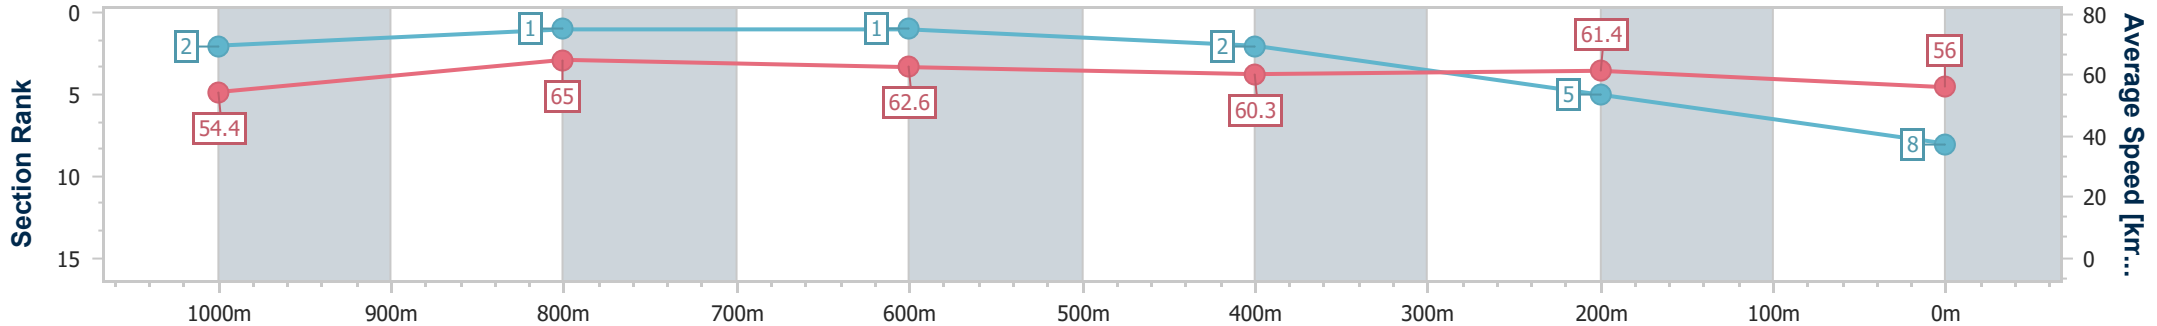

Horse/Jockey Name	Mishani Fire
Final Rank	8
Fastest Section Time (Section)	0:11.10 (1000m)
Top Speed [km/h] (Section)	67.9 (Overall)
Race State	Finished

Eagle Farm QLD Professional
Race 3: STRADBROKE SEASON BOOK NOW QTIS Two-Year-
Old Handicap - 1200m
27 April 2024 - 12:48
Track Rating: Soft 5, Weather: Fine, Rail Position: +3m

BRISBANE
RACING CLUB

Section	Overall	1000m	800m	600m	400m	200m
Section Times	1:12.56 [8] (0:13.29)	0:59.27 [2] (0:11.10)	0:48.17 [1] (0:11.60)	0:36.57 [1] (0:11.97)	0:24.60 [2] (0:11.77)	0:12.83 [5] (0:12.83)
Average Speed [km/h]	54.4	65.0	62.6	60.3	61.4	56.0
Top Speed [km/h]	67.9	65.7	64.4	60.8	62.2	59.7
Avg. Dist. to Rail [m]	3.8	1.2	2.2	0.8	1.8	2.1
Avg. Stride Freq. [Hz]	2.2	2.3	2.2	2.2	2.3	2.2
Avg. Stride Length [m]	6.7	8.0	7.9	7.7	7.5	7.2

- [ ] Ranking at each section and finish
- -.-.- No data available at this section
- NA No data available