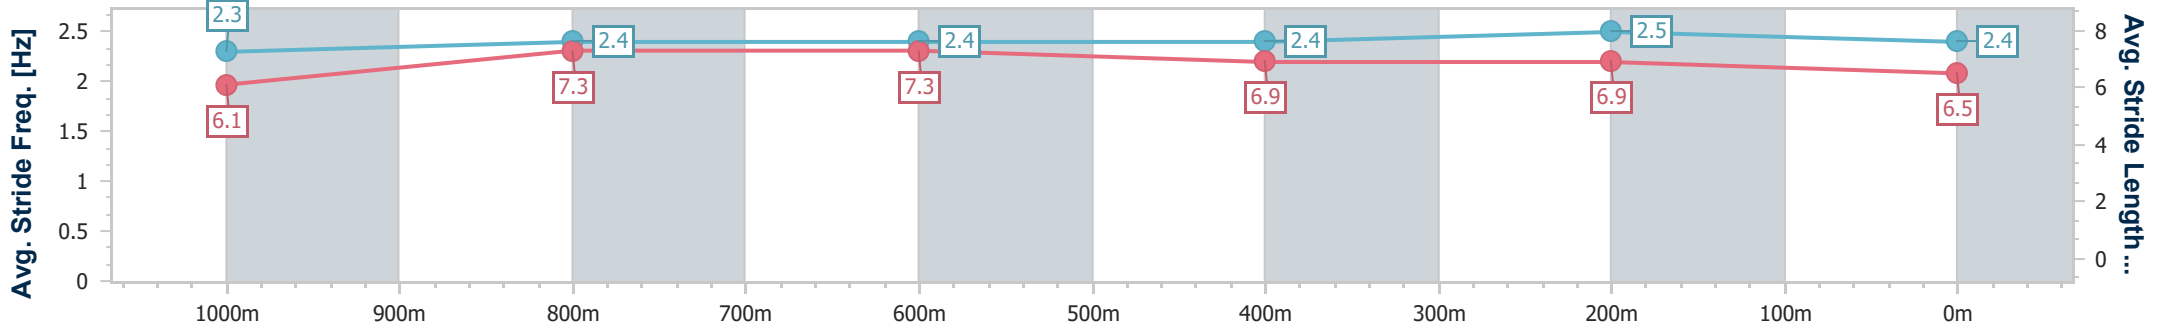

Horse/Jockey Name	Valley Of Owls
Final Rank	12
Fastest Section Time (Section)	0:11.53 (1000m)
Top Speed [km/h] (Section)	64.7 (800m)
Race State	Finished

Eagle Farm QLD Professional
Race 3: STRADBROKE SEASON BOOK NOW QTIS Two-Year-Old Handicap - 1200m
27 April 2024 - 12:48
Track Rating: Soft 5, Weather: Fine, Rail Position: +3m

BRISBANE
RACING CLUB

Section	Overall	1000m	800m	600m	400m	200m
Section Times	1:13.85 [12] (0:13.95)	0:59.90 [8] (0:11.53)	0:48.37 [9] (0:11.54)	0:36.83 [10] (0:12.10)	0:24.73 [11] (0:11.81)	0:12.92 [12] (0:12.92)
Average Speed [km/h]	51.5	63.3	63.3	61.2	60.9	55.7
Top Speed [km/h]	64.4	64.6	64.7	63.0	62.5	59.5
Avg. Dist. to Rail [m]	3.0	2.4	2.8	5.3	9.7	7.4
Avg. Stride Freq. [Hz]	2.3	2.4	2.4	2.4	2.5	2.4
Avg. Stride Length [m]	6.1	7.3	7.3	6.9	6.9	6.5

- [ ] Ranking at each section and finish
- -.-.- No data available at this section
- NA No data available