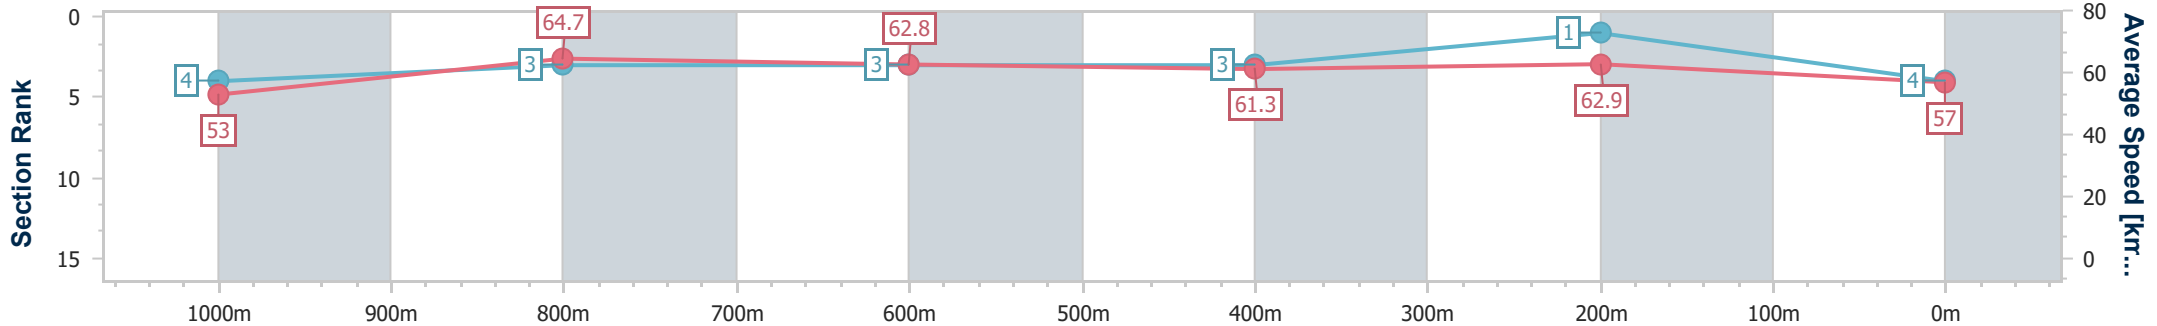

Horse/Jockey Name	Overfull
Final Rank	4
Fastest Section Time (Section)	0:11.16 (1000m)
Top Speed [km/h] (Section)	65.6 (Overall)
Race State	Finished

Eagle Farm QLD Professional
Race 3: STRADBROKE SEASON BOOK NOW QTIS Two-Year-Old Handicap - 1200m
27 April 2024 - 12:48
Track Rating: Soft 5, Weather: Fine, Rail Position: +3m

BRISBANE RACING CLUB

Section	Overall	1000m	800m	600m	400m	200m
Section Times	1:12.15 [4] (0:13.58)	0:58.57 [4] (0:11.16)	0:47.41 [3] (0:11.58)	0:35.83 [3] (0:11.76)	0:24.07 [3] (0:11.39)	0:12.68 [1] (0:12.68)
Average Speed [km/h]	53.0	64.7	62.8	61.3	62.9	57.0
Top Speed [km/h]	65.6	65.5	64.7	62.4	64.7	61.3
Avg. Dist. to Rail [m]	0.6	0.5	1.8	0.4	1.2	1.3
Avg. Stride Freq. [Hz]	2.4	2.4	2.3	2.3	2.4	2.3
Avg. Stride Length [m]	6.2	7.5	7.5	7.3	7.4	6.9

- [ ] Ranking at each section and finish
- -.-.- No data available at this section
- NA No data available