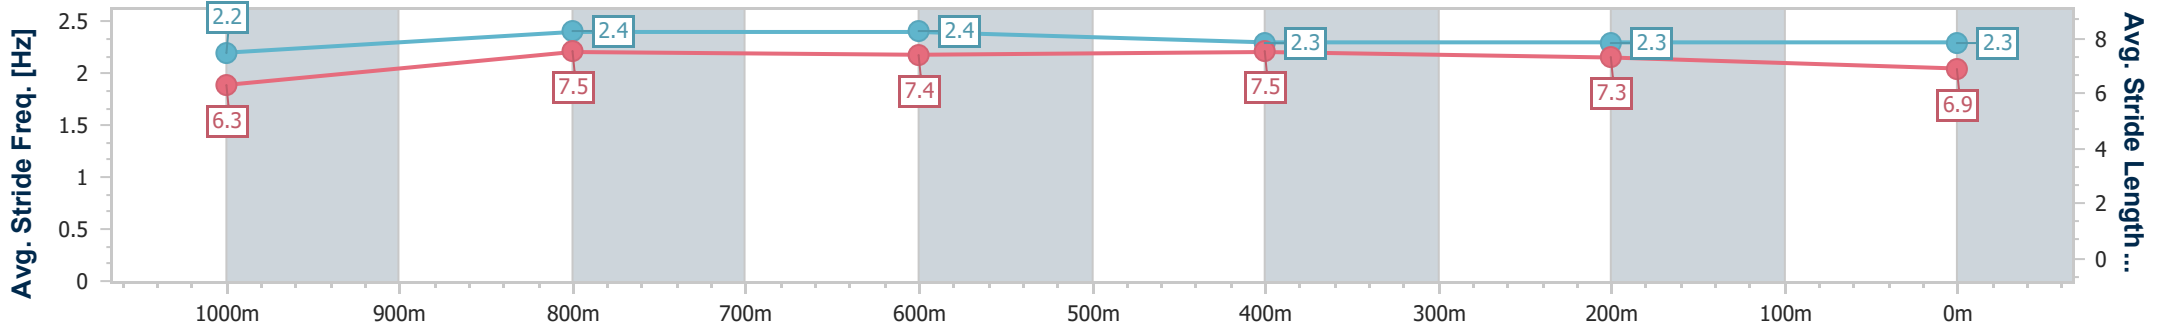

Horse/Jockey Name	Mythbusta
Final Rank	10
Fastest Section Time (Section)	0:11.32 (1000m)
Top Speed [km/h] (Section)	64.8 (800m)
Race State	Finished

Eagle Farm QLD Professional
Race 3: STRADBROKE SEASON BOOK NOW QTIS Two-Year-Old Handicap - 1200m
27 April 2024 - 12:48
Track Rating: Soft 5, Weather: Fine, Rail Position: +3m

BRISBANE
RACING CLUB

Section	Overall	1000m	800m	600m	400m	200m
Section Times	1:12.98 [10] (0:14.09)	0:58.89 [10] (0:11.32)	0:47.57 [8] (0:11.37)	0:36.20 [7] (0:11.71)	0:24.49 [7] (0:11.70)	0:12.79 [9] (0:12.79)
Average Speed [km/h]	51.2	63.7	63.1	61.6	61.6	56.1
Top Speed [km/h]	63.8	64.8	64.8	63.0	63.2	59.0
Avg. Dist. to Rail [m]	1.3	0.4	0.3	1.0	2.5	2.8
Avg. Stride Freq. [Hz]	2.2	2.4	2.4	2.3	2.3	2.3
Avg. Stride Length [m]	6.3	7.5	7.4	7.5	7.3	6.9

- [ ] Ranking at each section and finish
- -.-.- No data available at this section
- NA No data available