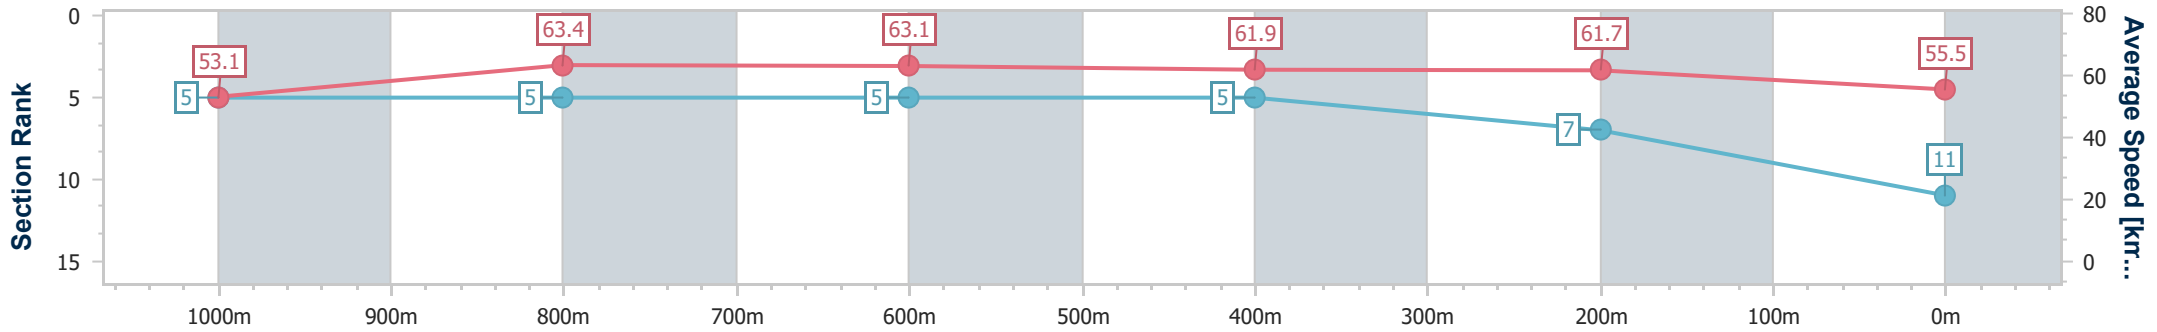

Horse/Jockey Name	Julieta
Final Rank	11
Fastest Section Time (Section)	0:11.46 (1000m)
Top Speed [km/h] (Section)	66.8 (Overall)
Race State	Finished

Eagle Farm QLD Professional
Race 3: STRADBROKE SEASON BOOK NOW QTIS Two-Year-Old Handicap - 1200m
27 April 2024 - 12:48
Track Rating: Soft 5, Weather: Fine, Rail Position: +3m

BRISBANE RACING CLUB

Section	Overall	1000m	800m	600m	400m	200m
Section Times	1:13.00 [11] (0:13.59)	0:59.41 [5] (0:11.46)	0:47.95 [5] (0:11.48)	0:36.47 [5] (0:11.85)	0:24.62 [5] (0:11.68)	0:12.94 [7] (0:12.94)
Average Speed [km/h]	53.1	63.4	63.1	61.9	61.7	55.5
Top Speed [km/h]	66.8	65.4	65.1	63.0	63.5	59.0
Avg. Dist. to Rail [m]	3.4	1.8	2.0	3.4	8.3	8.2
Avg. Stride Freq. [Hz]	2.2	2.3	2.2	2.3	2.3	2.2
Avg. Stride Length [m]	6.5	7.8	7.8	7.6	7.3	6.9

- [ ] Ranking at each section and finish
- -.-.- No data available at this section
- NA No data available