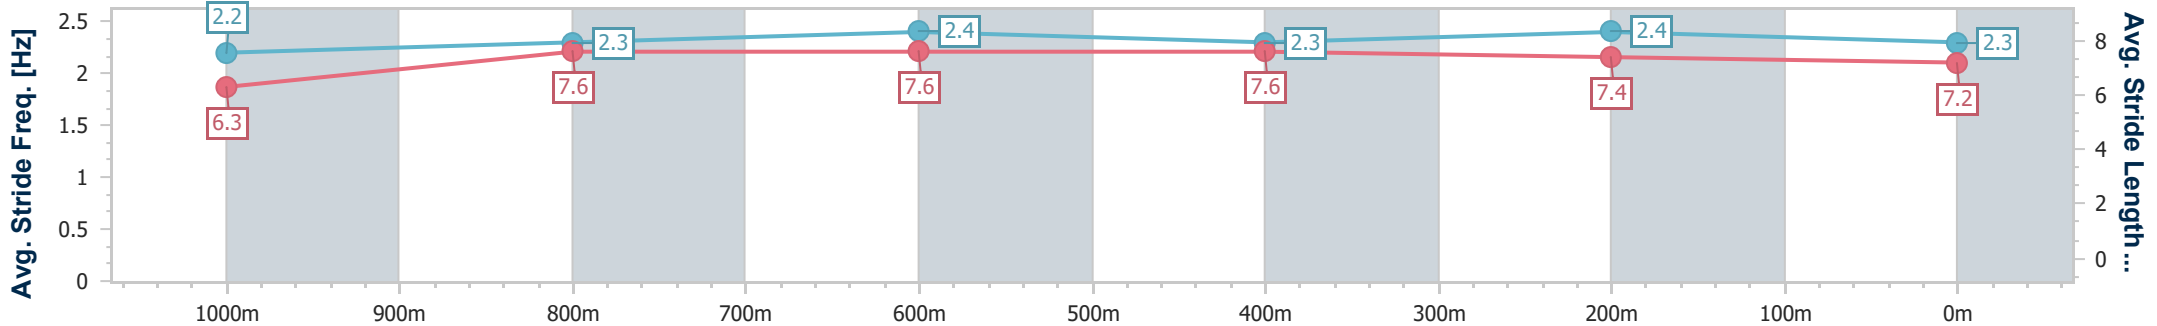

Horse/Jockey Name	Kaluakoi
Final Rank	5
Fastest Section Time (Section)	0:11.18 (800m)
Top Speed [km/h] (Section)	66.1 (800m)
Race State	Finished

Eagle Farm QLD Professional
Race 3: STRADBROKE SEASON BOOK NOW QTIS Two-Year-Old Handicap - 1200m
27 April 2024 - 12:48
Track Rating: Soft 5, Weather: Fine, Rail Position: +3m

BRISBANE RACING CLUB

Section	Overall	1000m	800m	600m	400m	200m
Section Times	1:12.31 [5] (0:14.49)	0:57.82 [12] (0:11.50)	0:46.32 [12] (0:11.18)	0:35.14 [11] (0:11.50)	0:23.64 [9] (0:11.32)	0:12.32 [6] (0:12.32)
Average Speed [km/h]	49.9	62.9	64.4	63.5	63.4	58.7
Top Speed [km/h]	61.9	64.4	66.1	65.7	65.2	62.0
Avg. Dist. to Rail [m]	7.6	0.8	0.5	2.5	5.9	6.6
Avg. Stride Freq. [Hz]	2.2	2.3	2.4	2.3	2.4	2.3
Avg. Stride Length [m]	6.3	7.6	7.6	7.6	7.4	7.2

- [ ] Ranking at each section and finish
- -.-.- No data available at this section
- NA No data available