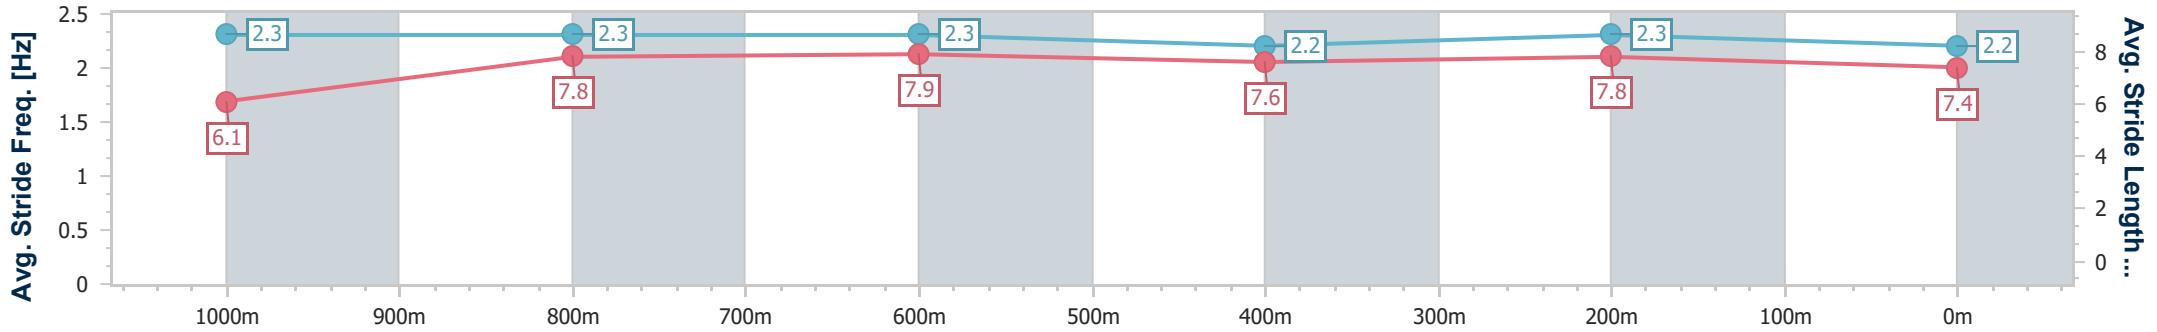

Horse/Jockey Name	Brutal Bowler
Final Rank	6
Fastest Section Time (Section)	0:11.29 (400m)
Top Speed [km/h] (Section)	65.4 (400m)
Race State	Finished

Eagle Farm QLD Professional
Race 3: STRADBROKE SEASON BOOK NOW QTIS Two-Year-Old Handicap - 1200m
27 April 2024 - 12:48
Track Rating: Soft 5, Weather: Fine, Rail Position: +3m

BRISBANE RACING CLUB

Section	Overall	1000m	800m	600m	400m	200m
Section Times	1:12.42 [6] (0:14.06)	0:58.36 [9] (0:11.58)	0:46.78 [10] (0:11.36)	0:35.42 [9] (0:12.04)	0:23.38 [10] (0:11.29)	0:12.09 [10] (0:12.09)
Average Speed [km/h]	51.3	63.0	64.4	61.1	63.8	59.4
Top Speed [km/h]	65.4	65.0	65.3	64.9	65.4	62.3
Avg. Dist. to Rail [m]	4.9	2.5	3.8	4.0	6.8	8.2
Avg. Stride Freq. [Hz]	2.3	2.3	2.3	2.2	2.3	2.2
Avg. Stride Length [m]	6.1	7.8	7.9	7.6	7.8	7.4

- [ ] Ranking at each section and finish
- -.-.- No data available at this section
- NA No data available