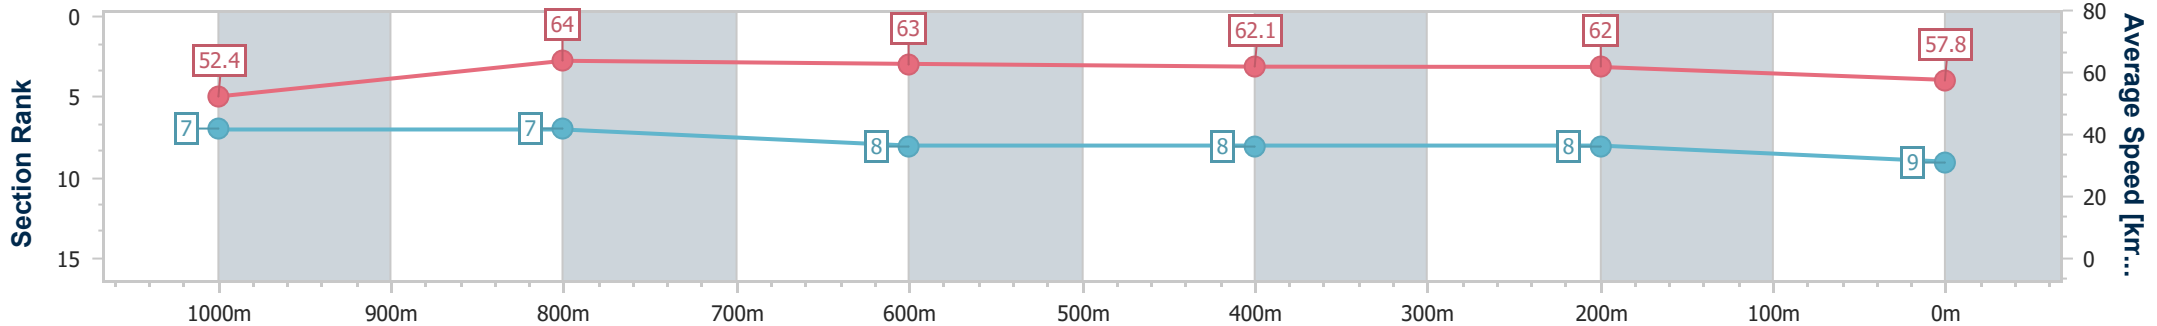

Horse/Jockey Name	Hamilton Brown
Final Rank	9
Fastest Section Time (Section)	0:11.45 (1000m)
Top Speed [km/h] (Section)	66.4 (Overall)
Race State	Finished

Eagle Farm QLD Professional
Race 3: STRADBROKE SEASON BOOK NOW QTIS Two-Year-Old Handicap - 1200m
27 April 2024 - 12:48
Track Rating: Soft 5, Weather: Fine, Rail Position: +3m

BRISBANE RACING CLUB

Section	Overall	1000m	800m	600m	400m	200m
Section Times	1:12.61 [9] (0:13.77)	0:58.84 [7] (0:11.45)	0:47.39 [7] (0:11.58)	0:35.81 [8] (0:11.75)	0:24.06 [8] (0:11.58)	0:12.48 [8] (0:12.48)
Average Speed [km/h]	52.4	64.0	63.0	62.1	62.0	57.8
Top Speed [km/h]	66.4	66.0	64.5	63.0	63.7	60.5
Avg. Dist. to Rail [m]	4.3	3.1	2.9	2.6	8.0	9.2
Avg. Stride Freq. [Hz]	2.4	2.4	2.4	2.3	2.4	2.4
Avg. Stride Length [m]	6.1	7.4	7.4	7.4	7.3	6.8

- [ ] Ranking at each section and finish
- -.-.- No data available at this section
- NA No data available