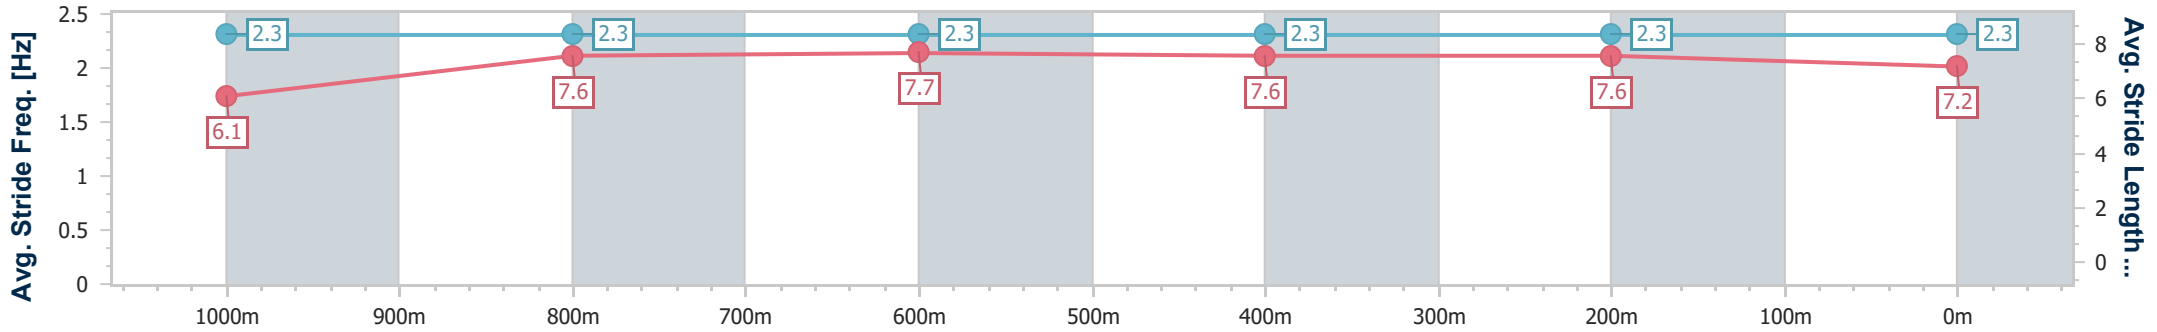

Horse/Jockey Name	I'm Zac
Final Rank	7
Fastest Section Time (Section)	0:11.31 (400m)
Top Speed [km/h] (Section)	64.8 (400m)
Race State	Finished

Eagle Farm QLD Professional
Race 3: STRADBROKE SEASON BOOK NOW QTIS Two-Year-
Old Handicap - 1200m
27 April 2024 - 12:48
Track Rating: Soft 5, Weather: Fine, Rail Position: +3m

BRISBANE
RACING CLUB

Section	Overall	1000m	800m	600m	400m	200m
Section Times	1:12.52 [7] (0:14.29)	0:58.23 [11] (0:11.63)	0:46.60 [11] (0:11.48)	0:35.12 [12] (0:11.78)	0:23.34 [12] (0:11.31)	0:12.03 [11] (0:12.03)
Average Speed [km/h]	50.5	62.5	63.2	61.5	63.9	59.8
Top Speed [km/h]	64.3	63.8	64.6	64.5	64.8	62.0
Avg. Dist. to Rail [m]	4.6	1.7	2.6	1.6	4.9	5.7
Avg. Stride Freq. [Hz]	2.3	2.3	2.3	2.3	2.3	2.3
Avg. Stride Length [m]	6.1	7.6	7.7	7.6	7.6	7.2

- [ ] Ranking at each section and finish
- -.-.- No data available at this section
- NA No data available