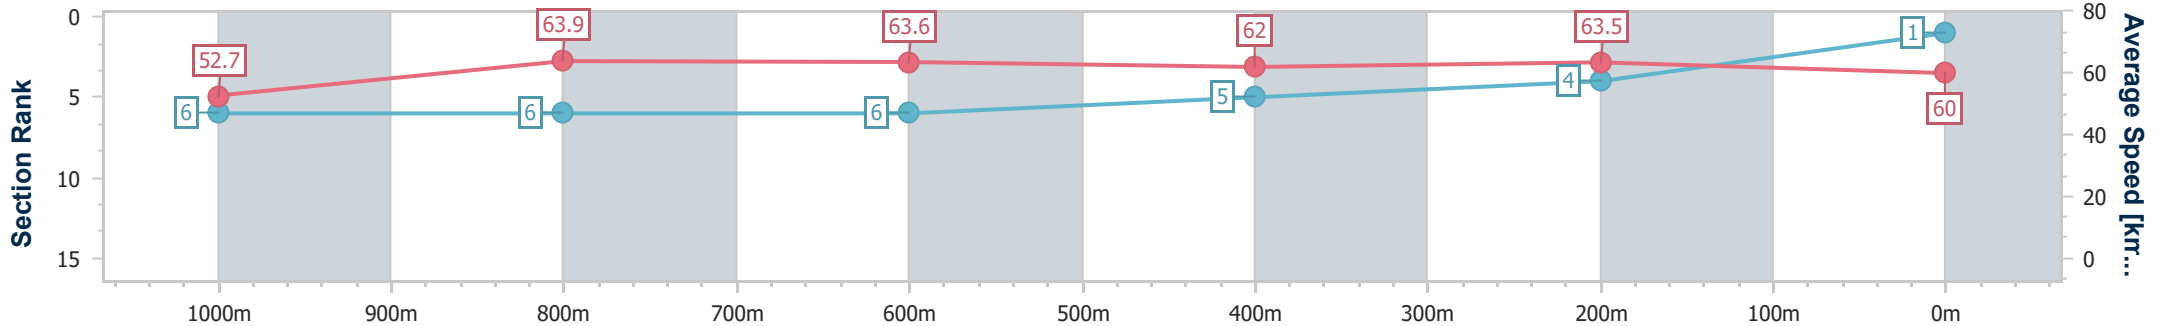

BRISBANE RACING CLUB

Section	Overall	1000m	800m	600m	400m	200m
Section Times	1:11.72 [1] (0:13.68)	0:58.04 [6] (0:11.42)	0:46.62 [6] (0:11.50)	0:35.12 [6] (0:11.78)	0:23.34 [5] (0:11.31)	0:12.03 [4] (0:12.03)
Average Speed [km/h]	52.7	63.9	63.6	62.0	63.5	60.0
Top Speed [km/h]	65.6	66.1	66.2	63.2	64.4	62.1
Avg. Dist. to Rail [m]	1.9	3.0	3.5	2.5	7.3	8.2
Avg. Stride Freq. [Hz]	2.2	2.2	2.2	2.2	2.3	2.2
Avg. Stride Length [m]	6.5	8.0	8.0	7.8	7.8	7.6