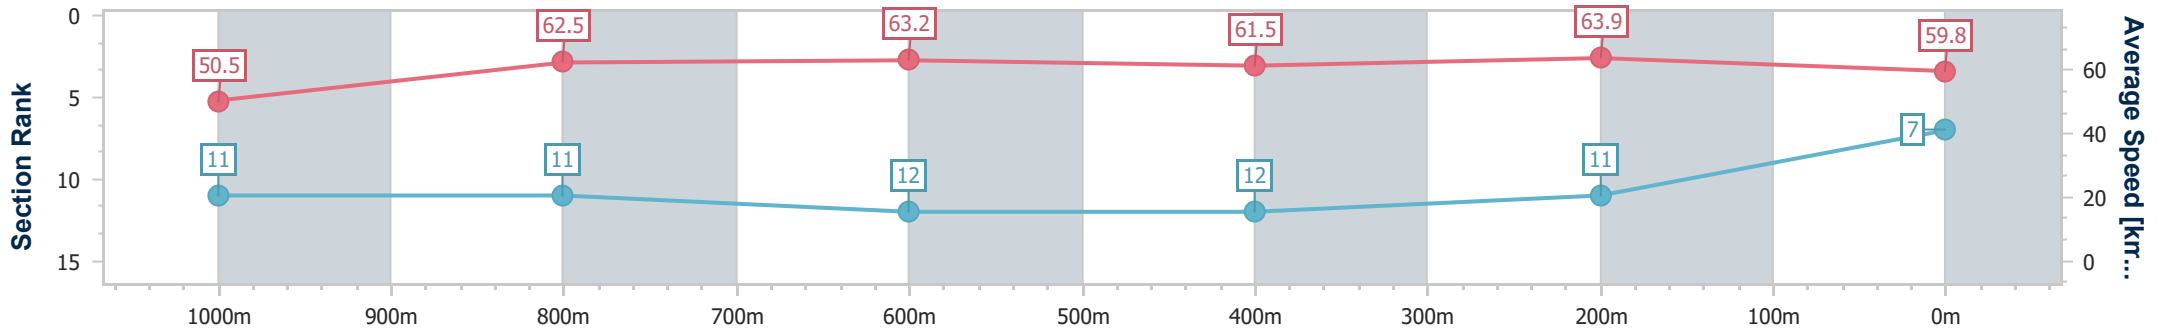

Horse/Jockey Name	I'm Zac
Final Rank	7
Fastest Section Time (Section)	0:11.31 (400m)
Top Speed [km/h] (Section)	64.8 (400m)
Race State	Finished

Eagle Farm QLD Professional
Race 3: STRADBROKE SEASON BOOK NOW QTIS Two-Year-
Old Handicap - 1200m
27 April 2024 - 12:48
Track Rating: Soft 5, Weather: Fine, Rail Position: +3m

BRISBANE
RACING CLUB

Section	Overall	1000m	800m	600m	400m	200m
Section Times	1:12.52 [7] (0:14.29)	0:58.23 [11] (0:11.63)	0:46.60 [11] (0:11.48)	0:35.12 [12] (0:11.78)	0:23.34 [12] (0:11.31)	0:12.03 [11] (0:12.03)
Average Speed [km/h]	50.5	62.5	63.2	61.5	63.9	59.8
Top Speed [km/h]	64.3	63.8	64.6	64.5	64.8	62.0
Avg. Dist. to Rail [m]	4.6	1.7	2.6	1.6	4.9	5.7
Avg. Stride Freq. [Hz]	2.3	2.3	2.3	2.3	2.3	2.3
Avg. Stride Length [m]	6.1	7.6	7.7	7.6	7.6	7.2

- [ ] Ranking at each section and finish
- -.-.- No data available at this section
- NA No data available