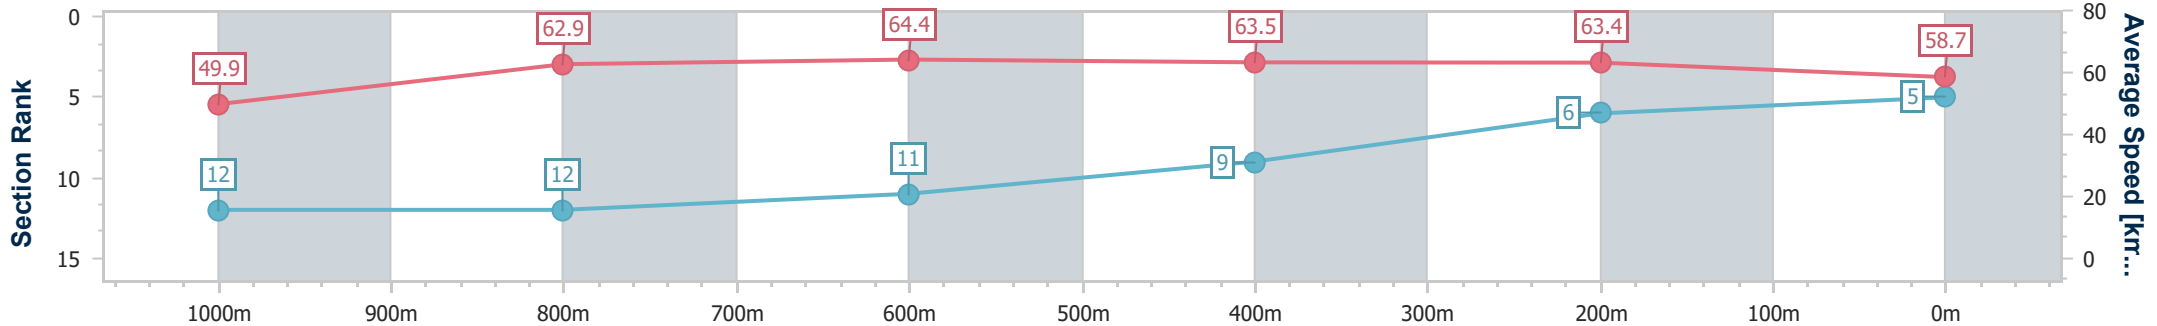

Horse/Jockey Name	Kaluakoi
Final Rank	5
Fastest Section Time (Section)	0:11.18 (800m)
Top Speed [km/h] (Section)	66.1 (800m)
Race State	Finished

Eagle Farm QLD Professional
Race 3: STRADBROKE SEASON BOOK NOW QTIS Two-Year-Old Handicap - 1200m
27 April 2024 - 12:48
Track Rating: Soft 5, Weather: Fine, Rail Position: +3m

BRISBANE RACING CLUB

Section	Overall	1000m	800m	600m	400m	200m
Section Times	1:12.31 [5] (0:14.49)	0:57.82 [12] (0:11.50)	0:46.32 [12] (0:11.18)	0:35.14 [11] (0:11.50)	0:23.64 [9] (0:11.32)	0:12.32 [6] (0:12.32)
Average Speed [km/h]	49.9	62.9	64.4	63.5	63.4	58.7
Top Speed [km/h]	61.9	64.4	66.1	65.7	65.2	62.0
Avg. Dist. to Rail [m]	7.6	0.8	0.5	2.5	5.9	6.6
Avg. Stride Freq. [Hz]	2.2	2.3	2.4	2.3	2.4	2.3
Avg. Stride Length [m]	6.3	7.6	7.6	7.6	7.4	7.2

- [ ] Ranking at each section and finish
- -.-.- No data available at this section
- NA No data available