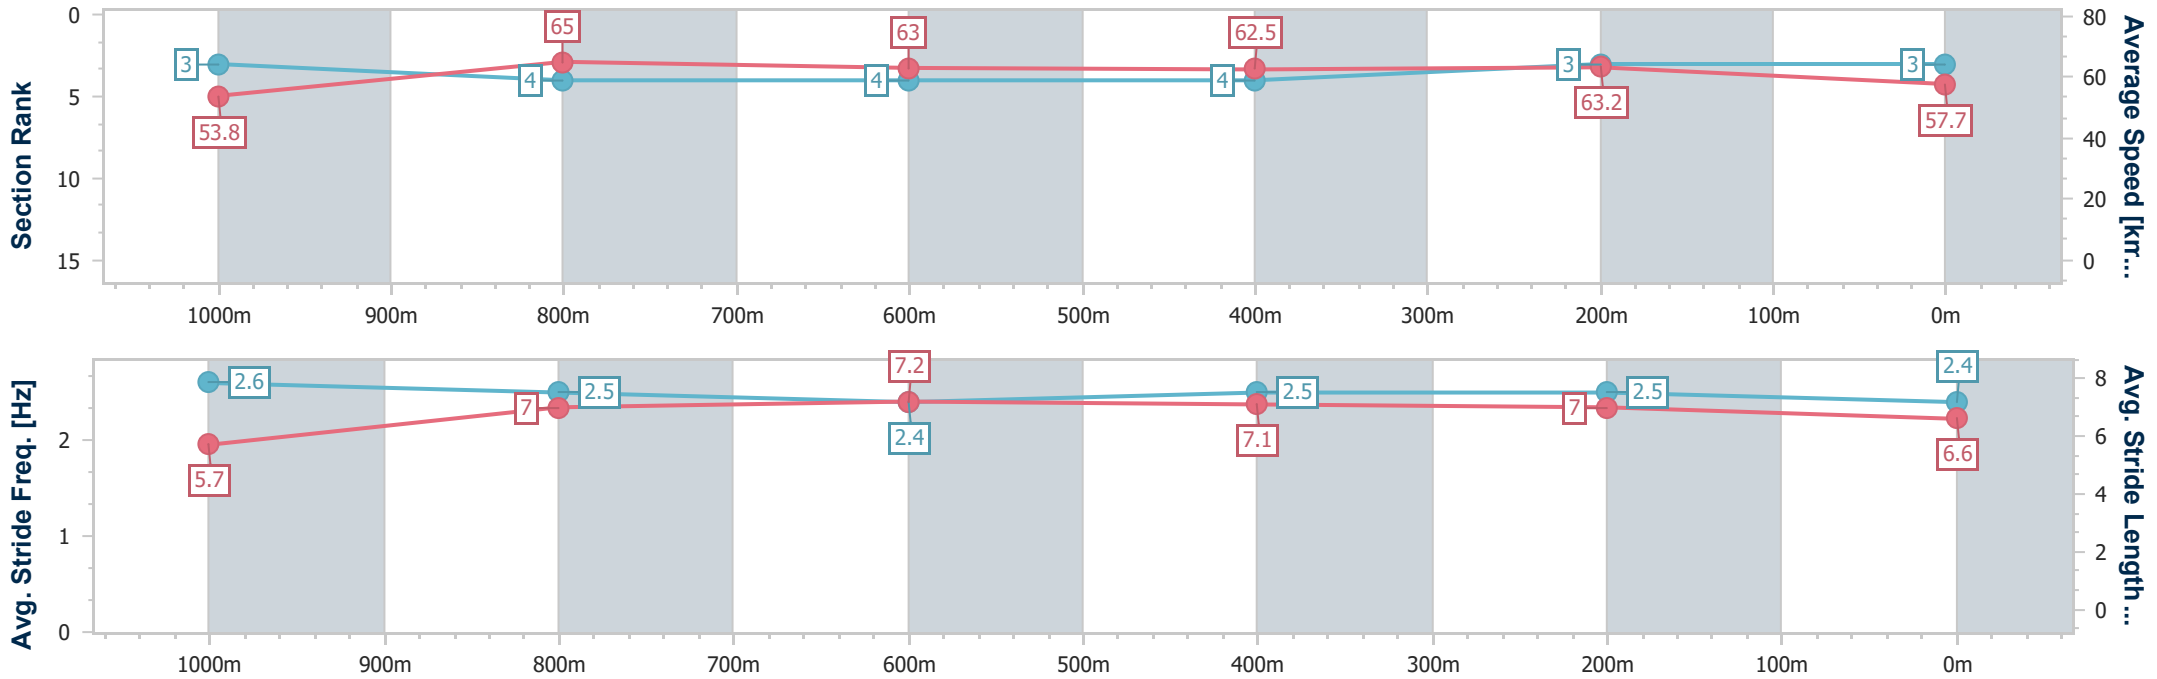

Horse/Jockey Name	Superalloy
Final Rank	3
Fastest Section Time (Section)	0:11.36 (1000m)
Top Speed [km/h] (Section)	68.0 (1000m)
Race State	Finished

Eagle Farm QLD Professional
Race 3: STRADBROKE SEASON BOOK NOW QTIS Two-Year-Old Handicap - 1200m
27 April 2024 - 12:48
Track Rating: Soft 5, Weather: Fine, Rail Position: +3m

BRISBANE RACING CLUB

Section	Overall	1000m	800m	600m	400m	200m
Section Times	1:12.11 [3] (0:13.41)	0:58.70 [3] (0:11.36)	0:47.34 [4] (0:11.68)	0:35.66 [4] (0:11.80)	0:23.86 [4] (0:11.39)	0:12.47 [3] (0:12.47)
Average Speed [km/h]	53.8	65.0	63.0	62.5	63.2	57.7
Top Speed [km/h]	66.9	68.0	64.4	64.9	64.9	61.6
Avg. Dist. to Rail [m]	7.2	4.6	4.9	5.0	5.6	4.5
Avg. Stride Freq. [Hz]	2.6	2.5	2.4	2.5	2.5	2.4
Avg. Stride Length [m]	5.7	7.0	7.2	7.1	7.0	6.6

- [ ] Ranking at each section and finish
- -.-.- No data available at this section
- NA No data available