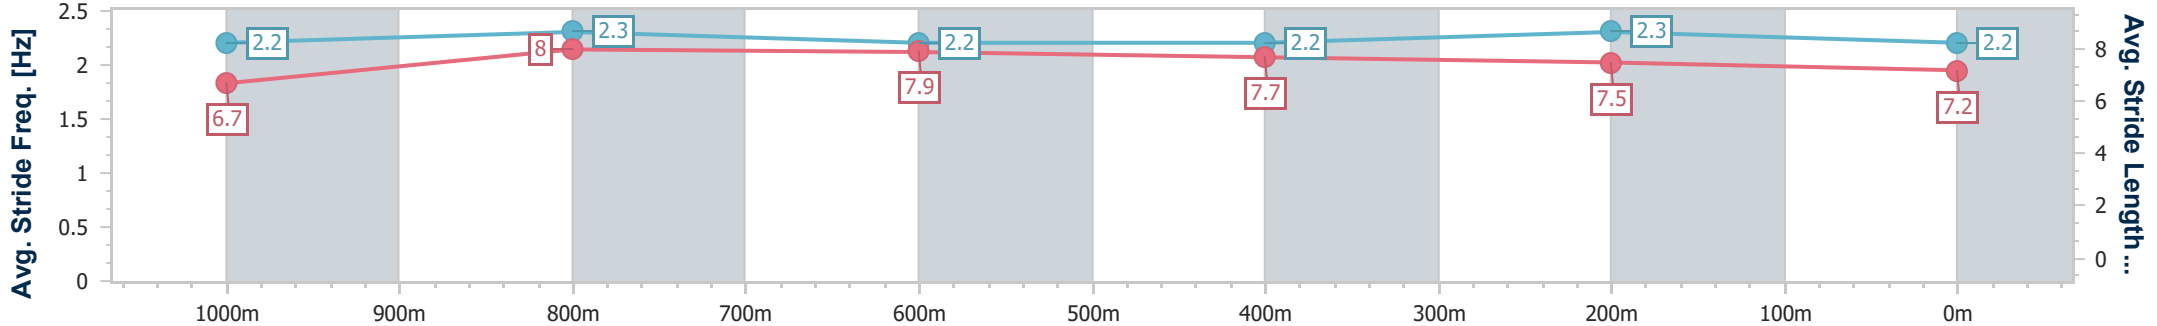

Horse/Jockey Name	Mishani Fire
Final Rank	8
Fastest Section Time (Section)	0:11.10 (1000m)
Top Speed [km/h] (Section)	67.9 (Overall)
Race State	Finished

Eagle Farm QLD Professional
Race 3: STRADBROKE SEASON BOOK NOW QTIS Two-Year-
Old Handicap - 1200m
27 April 2024 - 12:48
Track Rating: Soft 5, Weather: Fine, Rail Position: +3m

BRISBANE
RACING CLUB

Section	Overall	1000m	800m	600m	400m	200m
Section Times	1:12.56 [8] (0:13.29)	0:59.27 [2] (0:11.10)	0:48.17 [1] (0:11.60)	0:36.57 [1] (0:11.97)	0:24.60 [2] (0:11.77)	0:12.83 [5] (0:12.83)
Average Speed [km/h]	54.4	65.0	62.6	60.3	61.4	56.0
Top Speed [km/h]	67.9	65.7	64.4	60.8	62.2	59.7
Avg. Dist. to Rail [m]	3.8	1.2	2.2	0.8	1.8	2.1
Avg. Stride Freq. [Hz]	2.2	2.3	2.2	2.2	2.3	2.2
Avg. Stride Length [m]	6.7	8.0	7.9	7.7	7.5	7.2

- [ ] Ranking at each section and finish
- -.-.- No data available at this section
- NA No data available