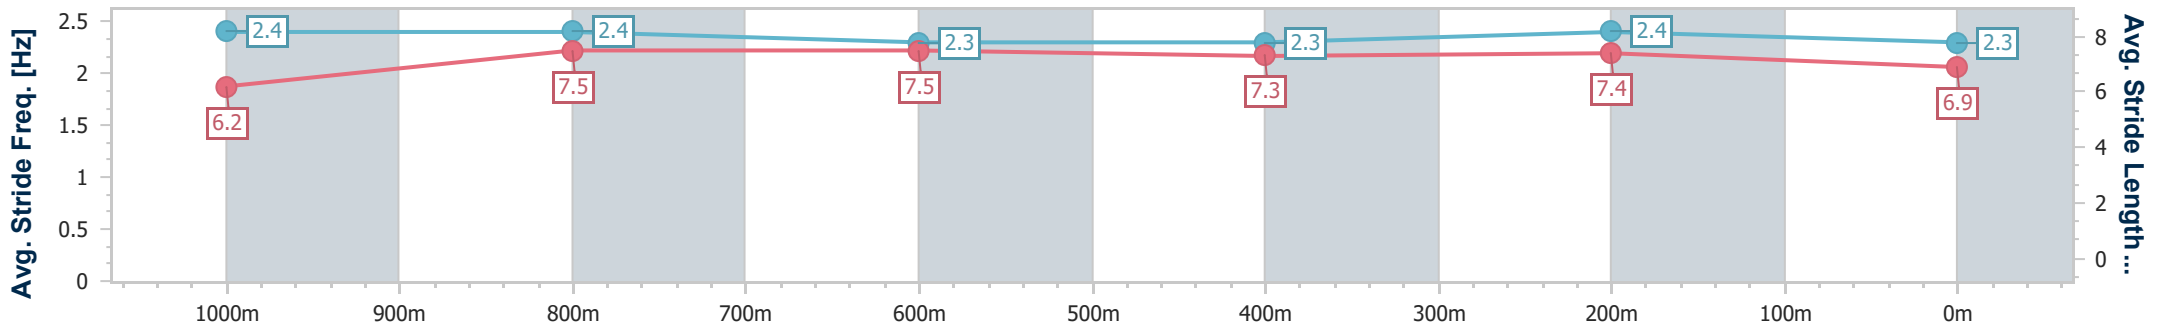

Horse/Jockey Name	Overfull
Final Rank	4
Fastest Section Time (Section)	0:11.16 (1000m)
Top Speed [km/h] (Section)	65.6 (Overall)
Race State	Finished

Eagle Farm QLD Professional
Race 3: STRADBROKE SEASON BOOK NOW QTIS Two-Year-Old Handicap - 1200m
27 April 2024 - 12:48
Track Rating: Soft 5, Weather: Fine, Rail Position: +3m

BRISBANE RACING CLUB

Section	Overall	1000m	800m	600m	400m	200m
Section Times	1:12.15 [4] (0:13.58)	0:58.57 [4] (0:11.16)	0:47.41 [3] (0:11.58)	0:35.83 [3] (0:11.76)	0:24.07 [3] (0:11.39)	0:12.68 [1] (0:12.68)
Average Speed [km/h]	53.0	64.7	62.8	61.3	62.9	57.0
Top Speed [km/h]	65.6	65.5	64.7	62.4	64.7	61.3
Avg. Dist. to Rail [m]	0.6	0.5	1.8	0.4	1.2	1.3
Avg. Stride Freq. [Hz]	2.4	2.4	2.3	2.3	2.4	2.3
Avg. Stride Length [m]	6.2	7.5	7.5	7.3	7.4	6.9

- [ ] Ranking at each section and finish
- -.-.- No data available at this section
- NA No data available