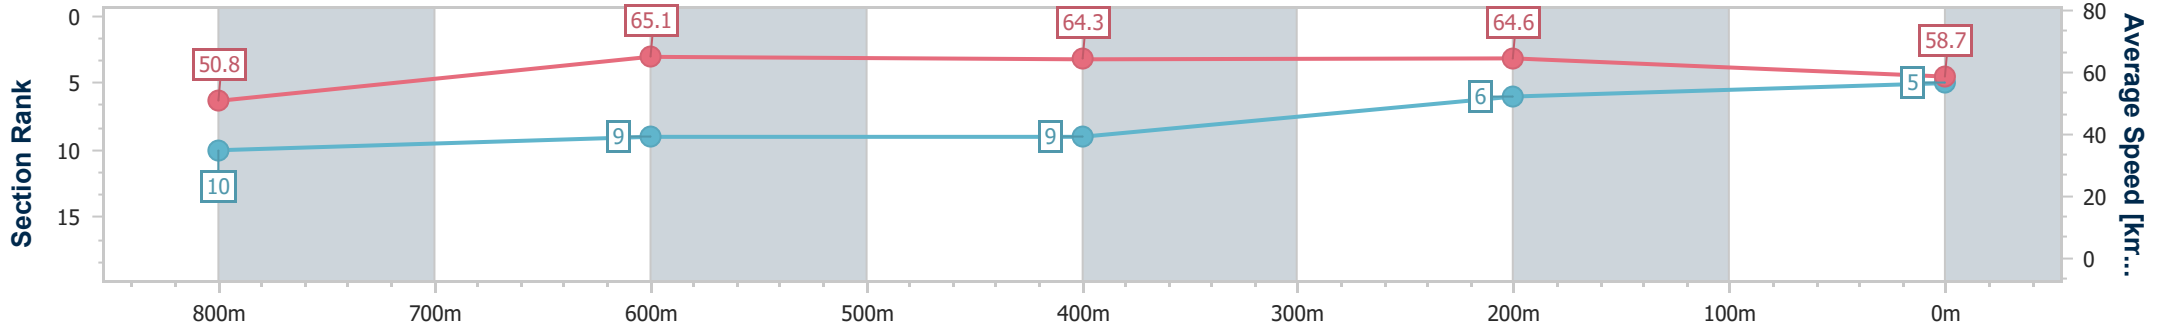

Horse/Jockey Name	Sheraquay
Final Rank	5
Fastest Section Time (Section)	0:11.10 (400m)
Top Speed [km/h] (Section)	66.6 (400m)
Race State	Finished

Eagle Farm QLD Professional
Race 1: STRADBROKE CALCUTTA 13 JUNE QTIS Two-Year-Old
Maiden Plate - 1000m
08 May 2024 - 12:02
Track Rating: Soft 7, Weather: Fine, Rail Position: +11m Entire

BRISBANE
RACING CLUB

Section	Overall	800m	600m	400m	200m
Section Times	1:00.09 [5] (0:14.23)	0:45.86 [10] (0:11.22)	0:34.64 [9] (0:11.27)	0:23.37 [9] (0:11.10)	0:12.27 [6] (0:12.27)
Average Speed [km/h]	50.8	65.1	64.3	64.6	58.7
Top Speed [km/h]	61.5	66.3	66.2	66.6	65.4
Avg. Dist. to Rail [m]	5.2	3.7	3.4	5.2	5.7
Avg. Stride Freq. [Hz]	2.2	2.4	2.4	2.4	2.3
Avg. Stride Length [m]	6.3	7.5	7.4	7.5	7.0

- [ ] Ranking at each section and finish
- -.-.- No data available at this section
- NA No data available