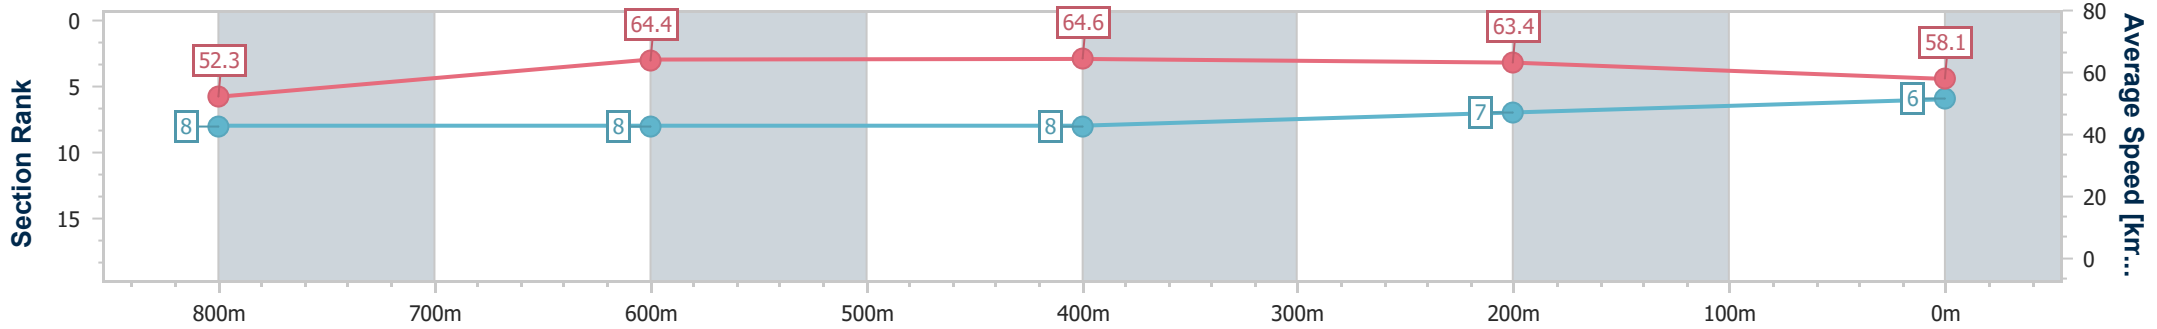

Horse/Jockey Name	Simply Fun
Final Rank	6
Fastest Section Time (Section)	0:11.25 (600m)
Top Speed [km/h] (Section)	66.3 (Overall)
Race State	Finished

Eagle Farm QLD Professional
Race 1: STRADBROKE CALCUTTA 13 JUNE QTIS Two-Year-Old
Maiden Plate - 1000m
08 May 2024 - 12:02
Track Rating: Soft 7, Weather: Fine, Rail Position: +11m Entire

BRISBANE
RACING CLUB

Section	Overall	800m	600m	400m	200m
Section Times	1:00.33 [6] (0:13.99)	0:46.34 [8] (0:11.34)	0:35.00 [8] (0:11.25)	0:23.75 [8] (0:11.38)	0:12.37 [7] (0:12.37)
Average Speed [km/h]	52.3	64.4	64.6	63.4	58.1
Top Speed [km/h]	66.3	66.1	65.7	65.7	61.3
Avg. Dist. to Rail [m]	7.8	3.7	2.0	2.3	1.1
Avg. Stride Freq. [Hz]	2.3	2.4	2.4	2.4	2.3
Avg. Stride Length [m]	6.2	7.6	7.6	7.3	6.9

- [ ] Ranking at each section and finish
- -.-.- No data available at this section
- NA No data available