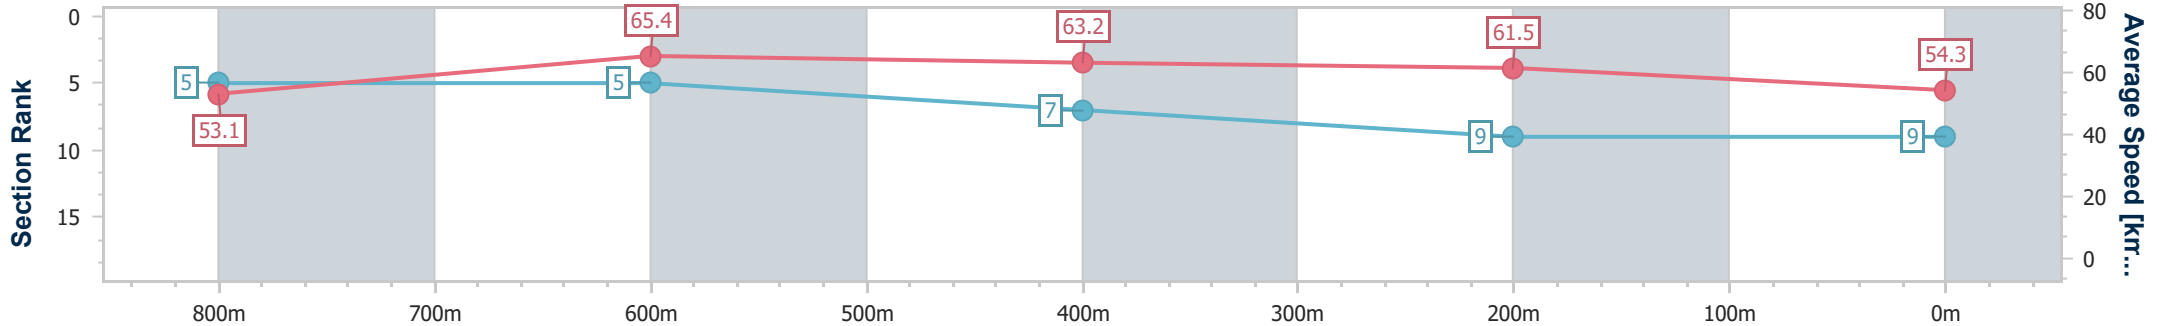

Horse/Jockey Name	Aye Eye Boom
Final Rank	9
Fastest Section Time (Section)	0:11.19 (800m)
Top Speed [km/h] (Section)	66.7 (800m)
Race State	Finished

Eagle Farm QLD Professional
Race 1: STRADBROKE CALCUTTA 13 JUNE QTIS Two-Year-Old
Maiden Plate - 1000m
08 May 2024 - 12:02
Track Rating: Soft 7, Weather: Fine, Rail Position: +11m Entire

BRISBANE
RACING CLUB

Section	Overall	800m	600m	400m	200m
Section Times	1:01.49 [9] (0:13.75)	0:47.74 [5] (0:11.19)	0:36.55 [5] (0:11.54)	0:25.01 [7] (0:11.74)	0:13.27 [9] (0:13.27)
Average Speed [km/h]	53.1	65.4	63.2	61.5	54.3
Top Speed [km/h]	66.7	66.7	65.8	63.3	58.4
Avg. Dist. to Rail [m]	5.3	3.9	3.2	5.4	5.0
Avg. Stride Freq. [Hz]	2.4	2.1	2.4	2.4	2.2
Avg. Stride Length [m]	6.1	8.5	7.4	7.2	6.8

- [ ] Ranking at each section and finish
- -.-.- No data available at this section
- NA No data available