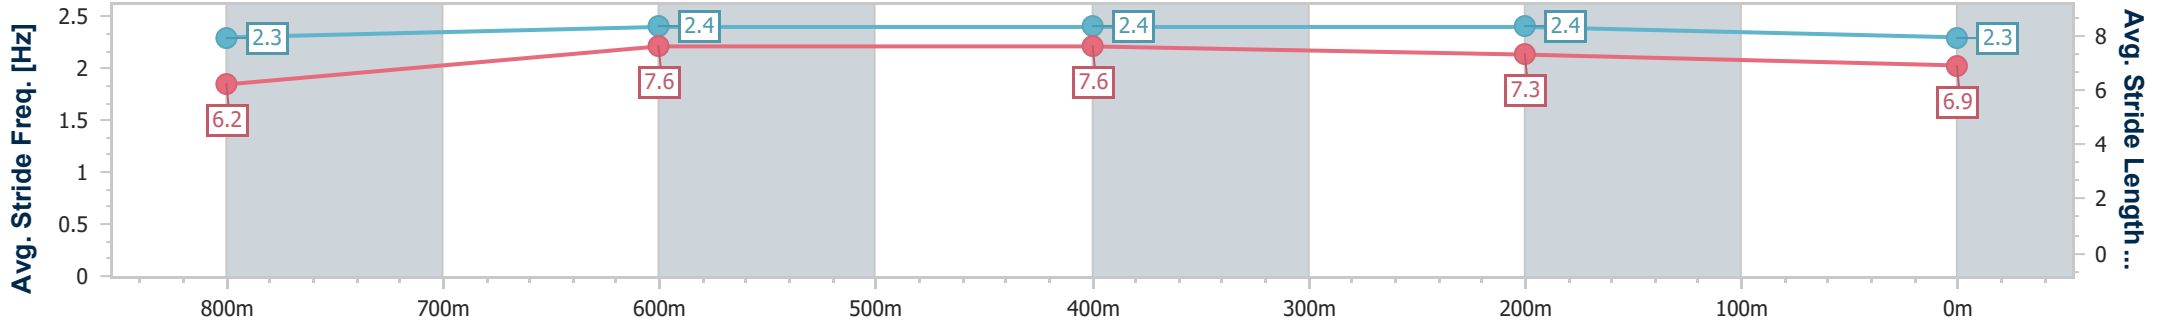

Horse/Jockey Name	Simply Fun
Final Rank	6
Fastest Section Time (Section)	0:11.25 (600m)
Top Speed [km/h] (Section)	66.3 (Overall)
Race State	Finished

Eagle Farm QLD Professional
Race 1: STRADBROKE CALCUTTA 13 JUNE QTIS Two-Year-Old
Maiden Plate - 1000m
08 May 2024 - 12:02
Track Rating: Soft 7, Weather: Fine, Rail Position: +11m Entire

BRISBANE
RACING CLUB

Section	Overall	800m	600m	400m	200m
Section Times	1:00.33 [6] (0:13.99)	0:46.34 [8] (0:11.34)	0:35.00 [8] (0:11.25)	0:23.75 [8] (0:11.38)	0:12.37 [7] (0:12.37)
Average Speed [km/h]	52.3	64.4	64.6	63.4	58.1
Top Speed [km/h]	66.3	66.1	65.7	65.7	61.3
Avg. Dist. to Rail [m]	7.8	3.7	2.0	2.3	1.1
Avg. Stride Freq. [Hz]	2.3	2.4	2.4	2.4	2.3
Avg. Stride Length [m]	6.2	7.6	7.6	7.3	6.9

- [ ] Ranking at each section and finish
- -.-.- No data available at this section
- NA No data available