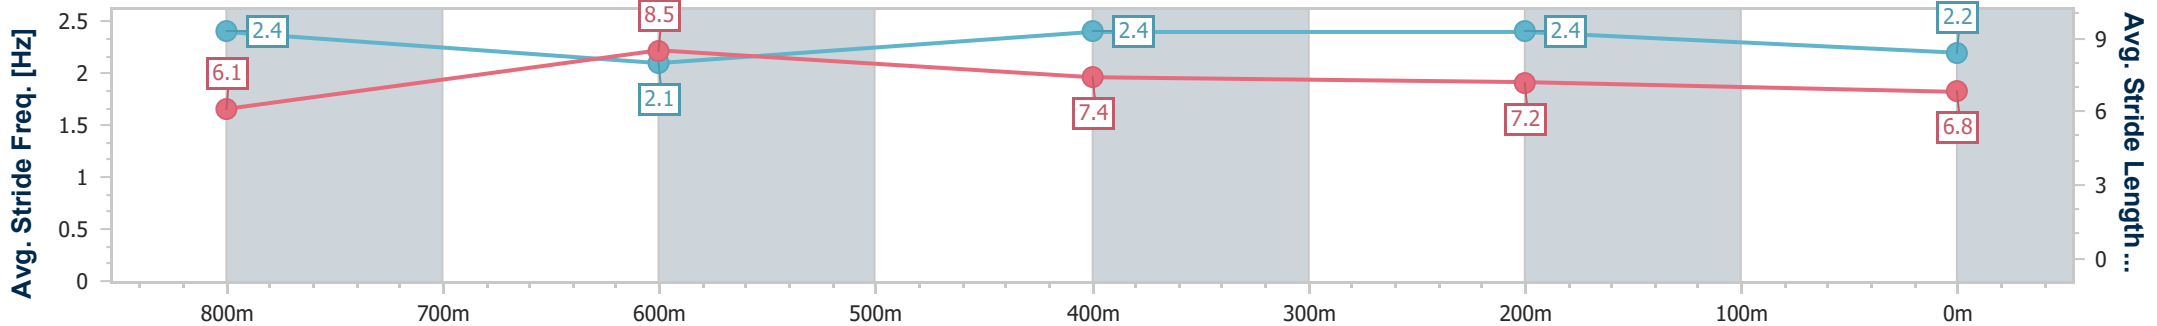

Horse/Jockey Name	Aye Eye Boom
Final Rank	9
Fastest Section Time (Section)	0:11.19 (800m)
Top Speed [km/h] (Section)	66.7 (800m)
Race State	Finished

Eagle Farm QLD Professional
Race 1: STRADBROKE CALCUTTA 13 JUNE QTIS Two-Year-Old
Maiden Plate - 1000m
08 May 2024 - 12:02
Track Rating: Soft 7, Weather: Fine, Rail Position: +11m Entire

BRISBANE
RACING CLUB

Section	Overall	800m	600m	400m	200m
Section Times	1:01.49 [9] (0:13.75)	0:47.74 [5] (0:11.19)	0:36.55 [5] (0:11.54)	0:25.01 [7] (0:11.74)	0:13.27 [9] (0:13.27)
Average Speed [km/h]	53.1	65.4	63.2	61.5	54.3
Top Speed [km/h]	66.7	66.7	65.8	63.3	58.4
Avg. Dist. to Rail [m]	5.3	3.9	3.2	5.4	5.0
Avg. Stride Freq. [Hz]	2.4	2.1	2.4	2.4	2.2
Avg. Stride Length [m]	6.1	8.5	7.4	7.2	6.8

- [ ] Ranking at each section and finish
- -.-.- No data available at this section
- NA No data available