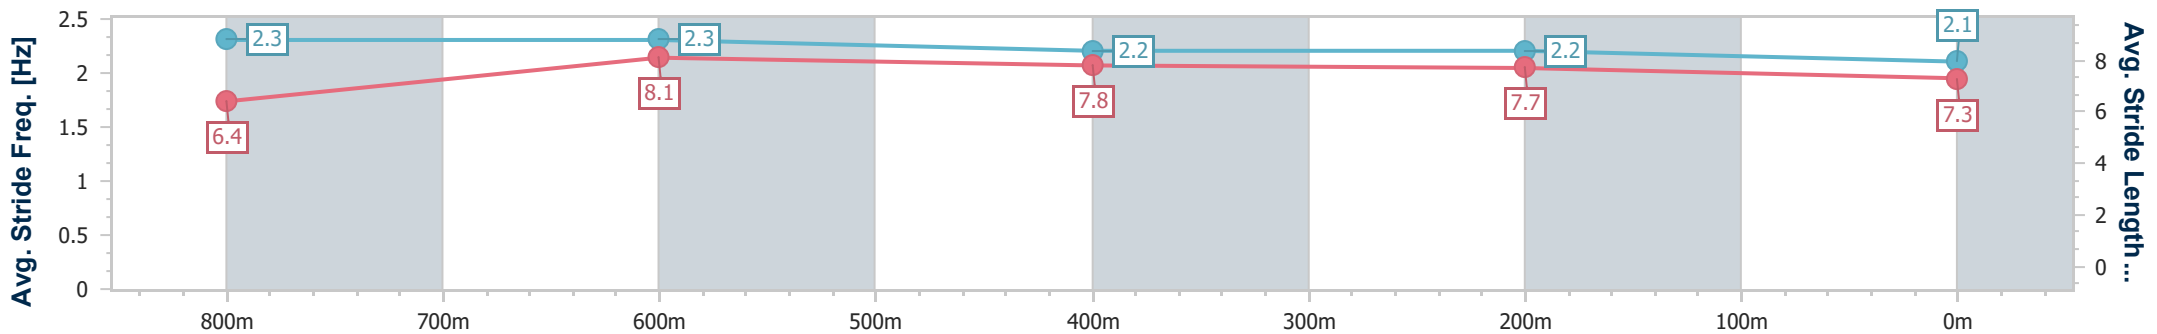

Horse/Jockey Name	Airswing
Final Rank	7
Fastest Section Time (Section)	0:11.01 (800m)
Top Speed [km/h] (Section)	66.8 (800m)
Race State	Finished

Eagle Farm QLD Professional
Race 1: STRADBROKE CALCUTTA 13 JUNE QTIS Two-Year-Old
Maiden Plate - 1000m
08 May 2024 - 12:02
Track Rating: Soft 7, Weather: Fine, Rail Position: +11m Entire

BRISBANE
RACING CLUB

Section	Overall	800m	600m	400m	200m
Section Times	1:00.33 [7] (0:13.68)	0:46.65 [3] (0:11.01)	0:35.64 [3] (0:11.29)	0:24.35 [3] (0:11.62)	0:12.73 [4] (0:12.73)
Average Speed [km/h]	52.2	65.7	63.3	61.6	56.5
Top Speed [km/h]	62.6	66.8	66.5	64.5	62.7
Avg. Dist. to Rail [m]	0.6	0.9	0.6	3.0	1.7
Avg. Stride Freq. [Hz]	2.3	2.3	2.2	2.2	2.1
Avg. Stride Length [m]	6.4	8.1	7.8	7.7	7.3

- [ ] Ranking at each section and finish
- -.-.- No data available at this section
- NA No data available