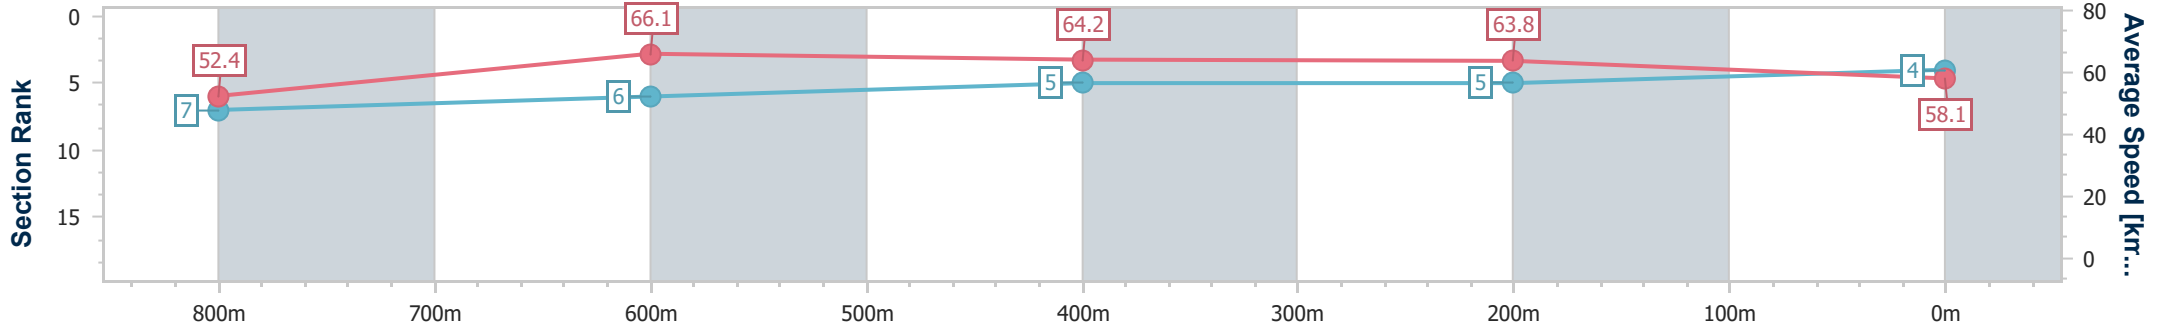

Horse/Jockey Name	Bollinger Miss
Final Rank	4
Fastest Section Time (Section)	0:11.08 (800m)
Top Speed [km/h] (Section)	67.0 (800m)
Race State	Finished

Eagle Farm QLD Professional
Race 1: STRADBROKE CALCUTTA 13 JUNE QTIS Two-Year-Old
Maiden Plate - 1000m
08 May 2024 - 12:02
Track Rating: Soft 7, Weather: Fine, Rail Position: +11m Entire

BRISBANE
RACING CLUB

Section	Overall	800m	600m	400m	200m
Section Times	0:59.95 [4] (0:13.91)	0:46.04 [7] (0:11.08)	0:34.96 [6] (0:11.32)	0:23.64 [5] (0:11.29)	0:12.35 [5] (0:12.35)
Average Speed [km/h]	52.4	66.1	64.2	63.8	58.1
Top Speed [km/h]	65.8	67.0	65.7	65.7	62.6
Avg. Dist. to Rail [m]	3.2	4.0	1.8	4.1	3.9
Avg. Stride Freq. [Hz]	2.4	2.5	2.4	2.4	2.3
Avg. Stride Length [m]	6.1	7.5	7.6	7.3	7.0

- [ ] Ranking at each section and finish
- -.-.- No data available at this section
- NA No data available