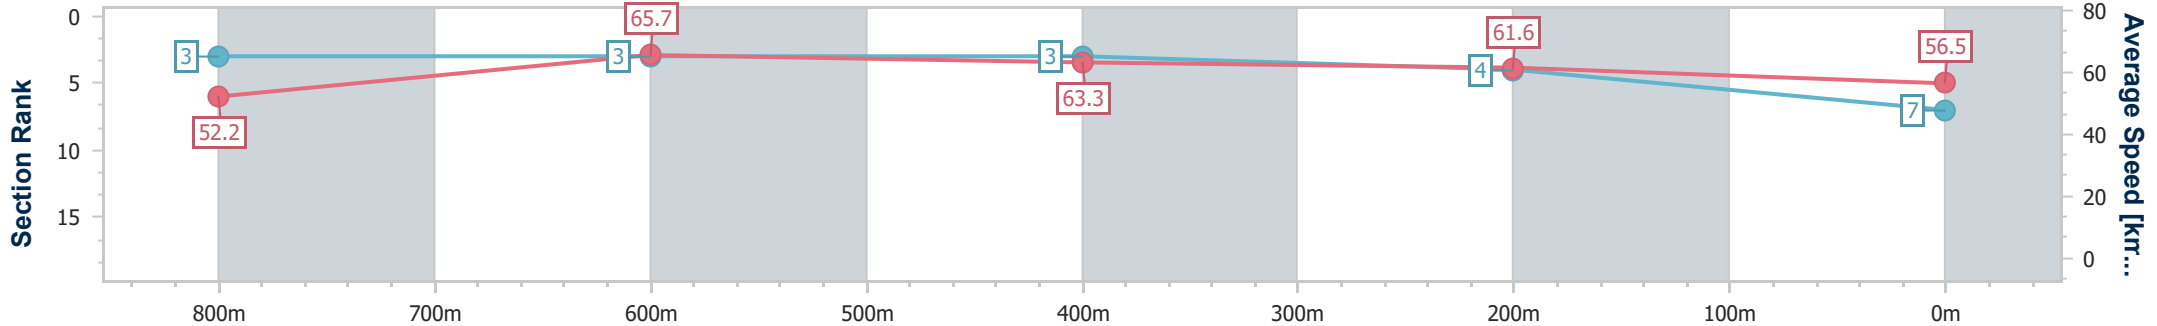

Horse/Jockey Name	Airswing
Final Rank	7
Fastest Section Time (Section)	0:11.01 (800m)
Top Speed [km/h] (Section)	66.8 (800m)
Race State	Finished

Eagle Farm QLD Professional
Race 1: STRADBROKE CALCUTTA 13 JUNE QTIS Two-Year-Old
Maiden Plate - 1000m
08 May 2024 - 12:02
Track Rating: Soft 7, Weather: Fine, Rail Position: +11m Entire

BRISBANE
RACING CLUB

Section	Overall	800m	600m	400m	200m
Section Times	1:00.33 [7] (0:13.68)	0:46.65 [3] (0:11.01)	0:35.64 [3] (0:11.29)	0:24.35 [3] (0:11.62)	0:12.73 [4] (0:12.73)
Average Speed [km/h]	52.2	65.7	63.3	61.6	56.5
Top Speed [km/h]	62.6	66.8	66.5	64.5	62.7
Avg. Dist. to Rail [m]	0.6	0.9	0.6	3.0	1.7
Avg. Stride Freq. [Hz]	2.3	2.3	2.2	2.2	2.1
Avg. Stride Length [m]	6.4	8.1	7.8	7.7	7.3

- [ ] Ranking at each section and finish
- -.-.- No data available at this section
- NA No data available