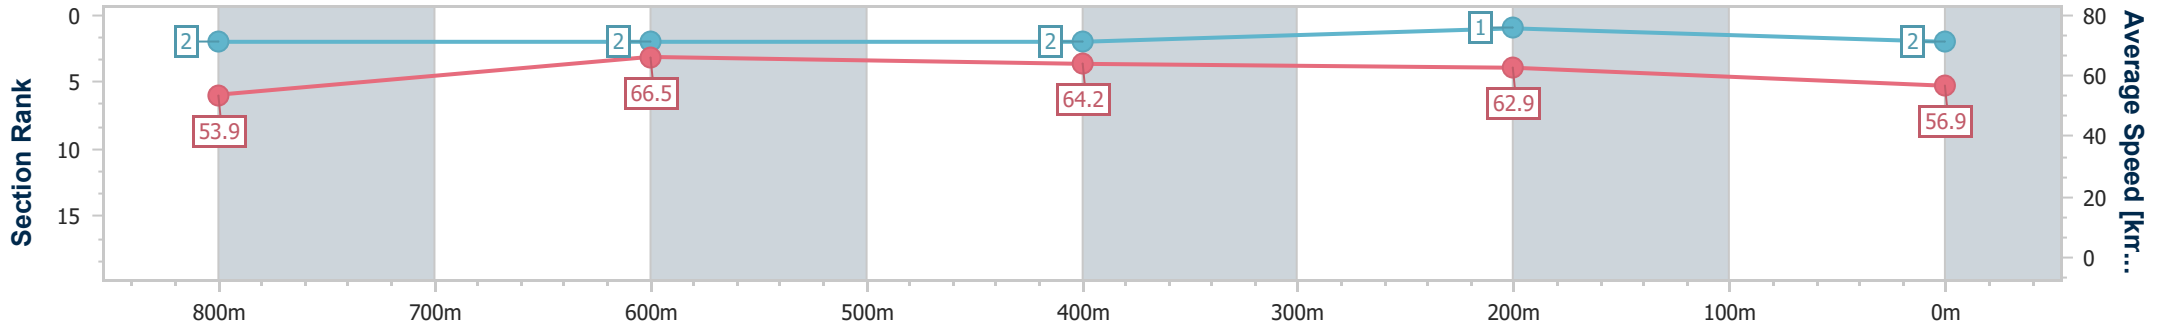

Horse/Jockey Name	Hearts Are Better
Final Rank	2
Fastest Section Time (Section)	0:10.90 (800m)
Top Speed [km/h] (Section)	68.4 (800m)
Race State	Finished

Eagle Farm QLD Professional
Race 1: STRADBROKE CALCUTTA 13 JUNE QTIS Two-Year-Old
Maiden Plate - 1000m
08 May 2024 - 12:02
Track Rating: Soft 7, Weather: Fine, Rail Position: +11m Entire

BRISBANE
RACING CLUB

Section	Overall	800m	600m	400m	200m
Section Times	0:59.67 [2] (0:13.41)	0:46.26 [2] (0:10.90)	0:35.36 [2] (0:11.20)	0:24.16 [2] (0:11.47)	0:12.69 [1] (0:12.69)
Average Speed [km/h]	53.9	66.5	64.2	62.9	56.9
Top Speed [km/h]	68.3	68.4	66.3	64.4	60.2
Avg. Dist. to Rail [m]	1.3	1.5	0.7	0.7	1.7
Avg. Stride Freq. [Hz]	2.6	2.6	2.5	2.5	2.3
Avg. Stride Length [m]	5.8	7.1	7.3	7.1	6.7

- [ ] Ranking at each section and finish
- -.-.- No data available at this section
- NA No data available