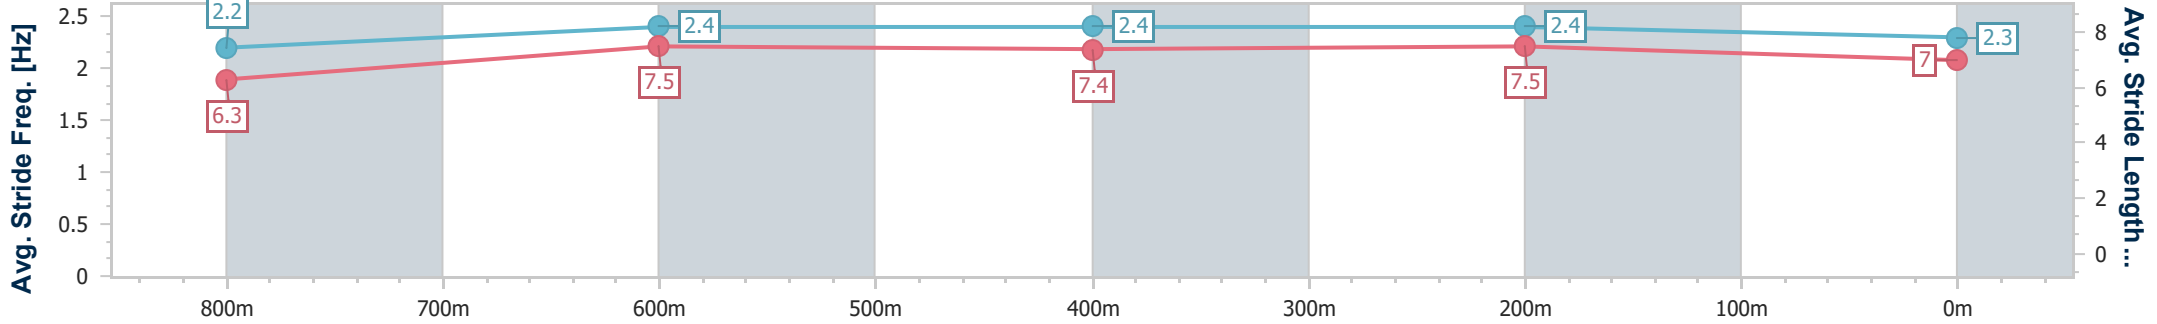

Horse/Jockey Name	Sheraquay
Final Rank	5
Fastest Section Time (Section)	0:11.10 (400m)
Top Speed [km/h] (Section)	66.6 (400m)
Race State	Finished

Eagle Farm QLD Professional
Race 1: STRADBROKE CALCUTTA 13 JUNE QTIS Two-Year-Old
Maiden Plate - 1000m
08 May 2024 - 12:02
Track Rating: Soft 7, Weather: Fine, Rail Position: +11m Entire

BRISBANE
RACING CLUB

Section	Overall	800m	600m	400m	200m
Section Times	1:00.09 [5] (0:14.23)	0:45.86 [10] (0:11.22)	0:34.64 [9] (0:11.27)	0:23.37 [9] (0:11.10)	0:12.27 [6] (0:12.27)
Average Speed [km/h]	50.8	65.1	64.3	64.6	58.7
Top Speed [km/h]	61.5	66.3	66.2	66.6	65.4
Avg. Dist. to Rail [m]	5.2	3.7	3.4	5.2	5.7
Avg. Stride Freq. [Hz]	2.2	2.4	2.4	2.4	2.3
Avg. Stride Length [m]	6.3	7.5	7.4	7.5	7.0

- [ ] Ranking at each section and finish
- -.-.- No data available at this section
- NA No data available