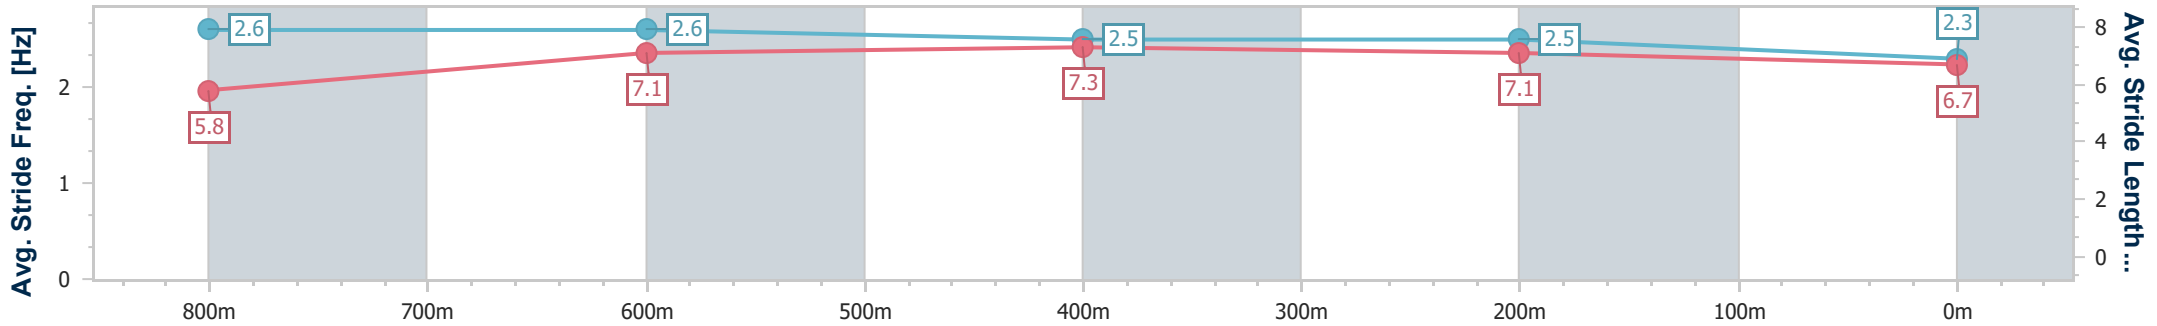

Horse/Jockey Name	Hearts Are Better
Final Rank	2
Fastest Section Time (Section)	0:10.90 (800m)
Top Speed [km/h] (Section)	68.4 (800m)
Race State	Finished

Eagle Farm QLD Professional
Race 1: STRADBROKE CALCUTTA 13 JUNE QTIS Two-Year-Old
Maiden Plate - 1000m
08 May 2024 - 12:02
Track Rating: Soft 7, Weather: Fine, Rail Position: +11m Entire

BRISBANE
RACING CLUB

Section	Overall	800m	600m	400m	200m
Section Times	0:59.67 [2] (0:13.41)	0:46.26 [2] (0:10.90)	0:35.36 [2] (0:11.20)	0:24.16 [2] (0:11.47)	0:12.69 [1] (0:12.69)
Average Speed [km/h]	53.9	66.5	64.2	62.9	56.9
Top Speed [km/h]	68.3	68.4	66.3	64.4	60.2
Avg. Dist. to Rail [m]	1.3	1.5	0.7	0.7	1.7
Avg. Stride Freq. [Hz]	2.6	2.6	2.5	2.5	2.3
Avg. Stride Length [m]	5.8	7.1	7.3	7.1	6.7

- [ ] Ranking at each section and finish
- -.-.- No data available at this section
- NA No data available