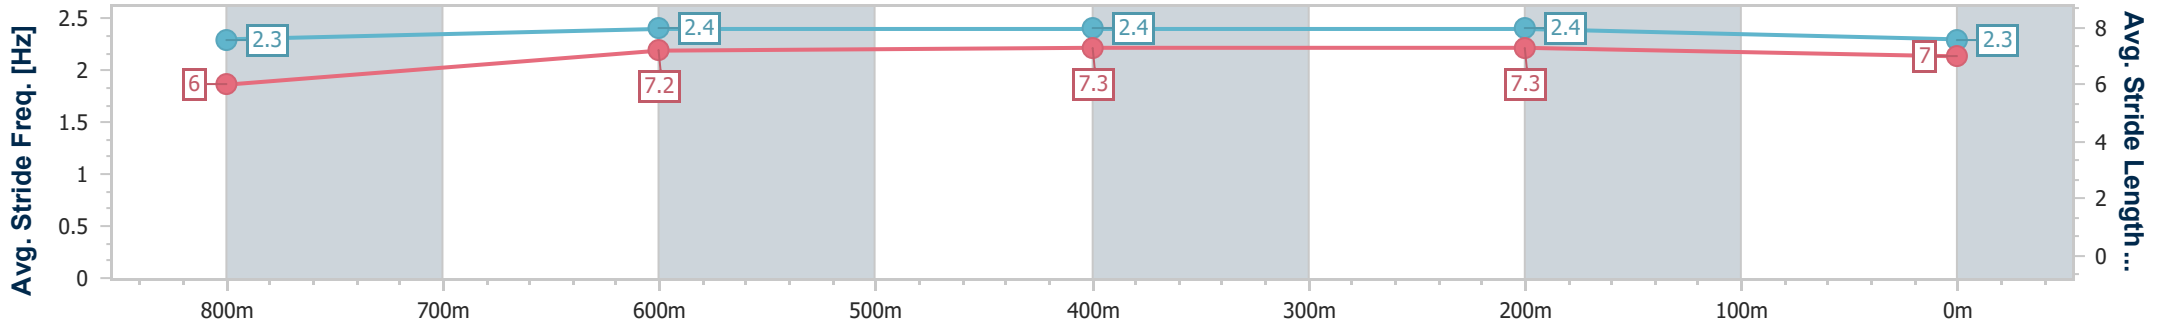

Horse/Jockey Name	Banksia Beach
Final Rank	8
Fastest Section Time (Section)	0:11.37 (400m)
Top Speed [km/h] (Section)	65.2 (Overall)
Race State	Finished

Eagle Farm QLD Professional
Race 1: STRADBROKE CALCUTTA 13 JUNE QTIS Two-Year-Old
Maiden Plate - 1000m
08 May 2024 - 12:02
Track Rating: Soft 7, Weather: Fine, Rail Position: +11m Entire

BRISBANE
RACING CLUB

Section	Overall	800m	600m	400m	200m
Section Times	1:00.87 [8] (0:14.23)	0:46.64 [9] (0:11.64)	0:35.00 [10] (0:11.53)	0:23.47 [10] (0:11.37)	0:12.10 [10] (0:12.10)
Average Speed [km/h]	50.9	62.4	62.8	63.5	59.3
Top Speed [km/h]	65.2	64.5	64.6	64.7	61.6
Avg. Dist. to Rail [m]	3.4	1.8	1.4	2.1	0.7
Avg. Stride Freq. [Hz]	2.3	2.4	2.4	2.4	2.3
Avg. Stride Length [m]	6.0	7.2	7.3	7.3	7.0

- [ ] Ranking at each section and finish
- -.-.- No data available at this section
- NA No data available