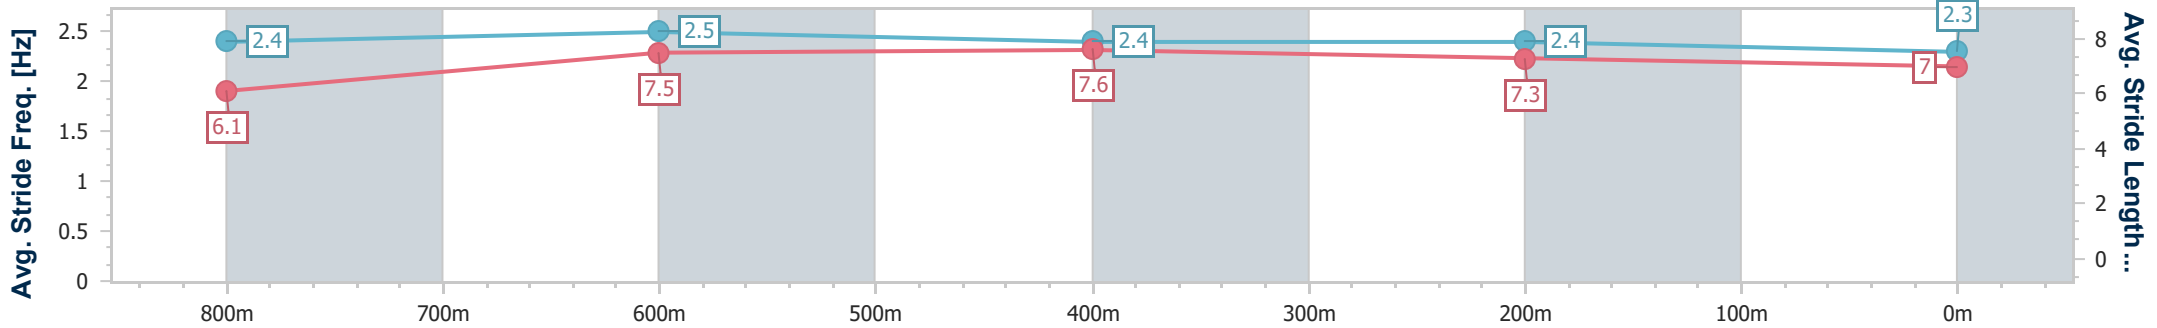

Horse/Jockey Name	Bollinger Miss
Final Rank	4
Fastest Section Time (Section)	0:11.08 (800m)
Top Speed [km/h] (Section)	67.0 (800m)
Race State	Finished

Eagle Farm QLD Professional
Race 1: STRADBROKE CALCUTTA 13 JUNE QTIS Two-Year-Old
Maiden Plate - 1000m
08 May 2024 - 12:02
Track Rating: Soft 7, Weather: Fine, Rail Position: +11m Entire

BRISBANE
RACING CLUB

Section	Overall	800m	600m	400m	200m
Section Times	0:59.95 [4] (0:13.91)	0:46.04 [7] (0:11.08)	0:34.96 [6] (0:11.32)	0:23.64 [5] (0:11.29)	0:12.35 [5] (0:12.35)
Average Speed [km/h]	52.4	66.1	64.2	63.8	58.1
Top Speed [km/h]	65.8	67.0	65.7	65.7	62.6
Avg. Dist. to Rail [m]	3.2	4.0	1.8	4.1	3.9
Avg. Stride Freq. [Hz]	2.4	2.5	2.4	2.4	2.3
Avg. Stride Length [m]	6.1	7.5	7.6	7.3	7.0

- [ ] Ranking at each section and finish
- -.-.- No data available at this section
- NA No data available