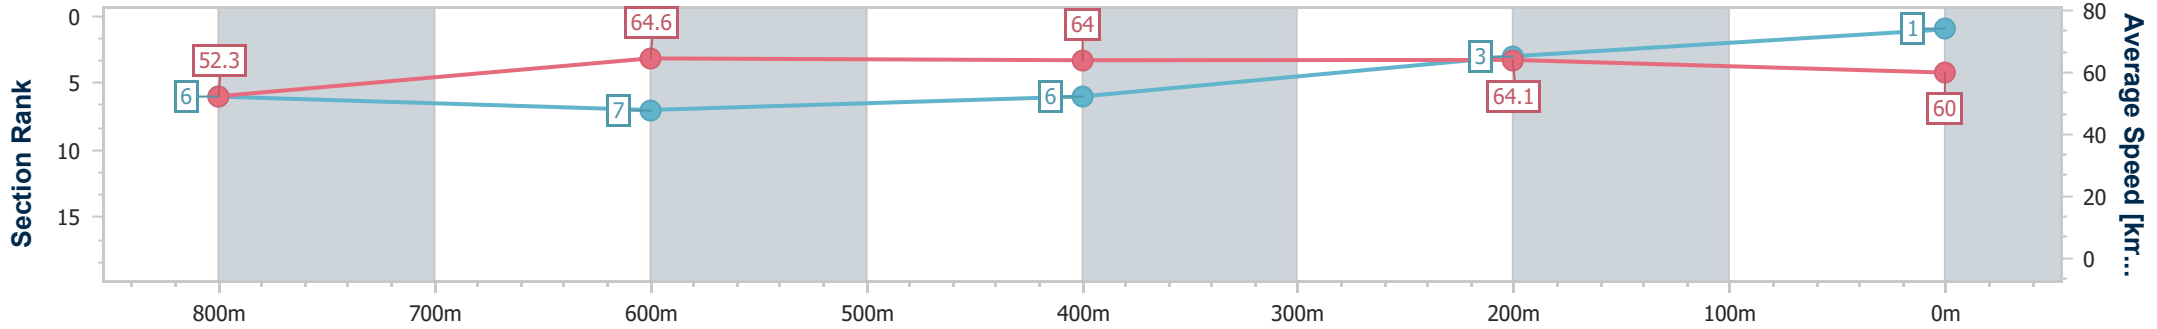

Horse/Jockey Name	Spirit Fox
Final Rank	1
Fastest Section Time (Section)	0:11.21 (400m)
Top Speed [km/h] (Section)	66.4 (600m)
Race State	Finished

Eagle Farm QLD Professional
Race 1: STRADBROKE CALCUTTA 13 JUNE QTIS Two-Year-Old
Maiden Plate - 1000m
08 May 2024 - 12:02
Track Rating: Soft 7, Weather: Fine, Rail Position: +11m Entire

BRISBANE
RACING CLUB

Section	Overall	800m	600m	400m	200m
Section Times	0:59.60 [1] (0:13.83)	0:45.77 [6] (0:11.29)	0:34.48 [7] (0:11.24)	0:23.24 [6] (0:11.21)	0:12.03 [3] (0:12.03)
Average Speed [km/h]	52.3	64.6	64.0	64.1	60.0
Top Speed [km/h]	65.3	65.5	66.4	65.5	64.2
Avg. Dist. to Rail [m]	1.9	2.9	1.4	2.9	2.3
Avg. Stride Freq. [Hz]	2.3	2.4	2.3	2.4	2.3
Avg. Stride Length [m]	6.1	7.5	7.5	7.4	7.3

- [ ] Ranking at each section and finish
- -.-.- No data available at this section
- NA No data available