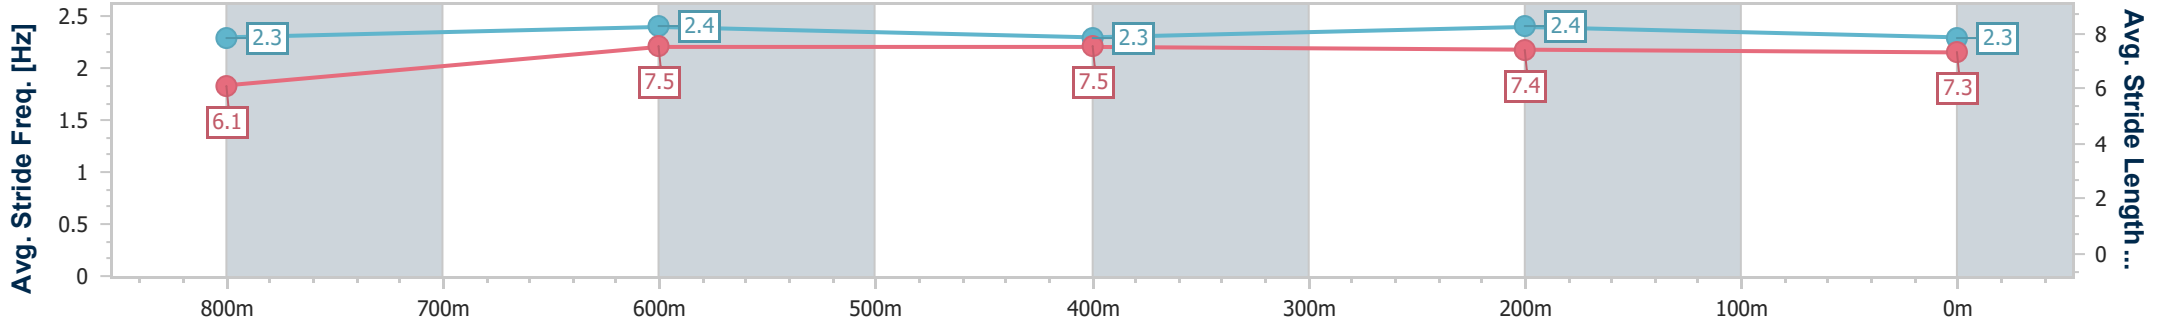

Horse/Jockey Name	Spirit Fox
Final Rank	1
Fastest Section Time (Section)	0:11.21 (400m)
Top Speed [km/h] (Section)	66.4 (600m)
Race State	Finished

Eagle Farm QLD Professional
Race 1: STRADBROKE CALCUTTA 13 JUNE QTIS Two-Year-Old
Maiden Plate - 1000m
08 May 2024 - 12:02
Track Rating: Soft 7, Weather: Fine, Rail Position: +11m Entire

BRISBANE
RACING CLUB

Section	Overall	800m	600m	400m	200m
Section Times	0:59.60 [1] (0:13.83)	0:45.77 [6] (0:11.29)	0:34.48 [7] (0:11.24)	0:23.24 [6] (0:11.21)	0:12.03 [3] (0:12.03)
Average Speed [km/h]	52.3	64.6	64.0	64.1	60.0
Top Speed [km/h]	65.3	65.5	66.4	65.5	64.2
Avg. Dist. to Rail [m]	1.9	2.9	1.4	2.9	2.3
Avg. Stride Freq. [Hz]	2.3	2.4	2.3	2.4	2.3
Avg. Stride Length [m]	6.1	7.5	7.5	7.4	7.3

- [ ] Ranking at each section and finish
- -.-.- No data available at this section
- NA No data available