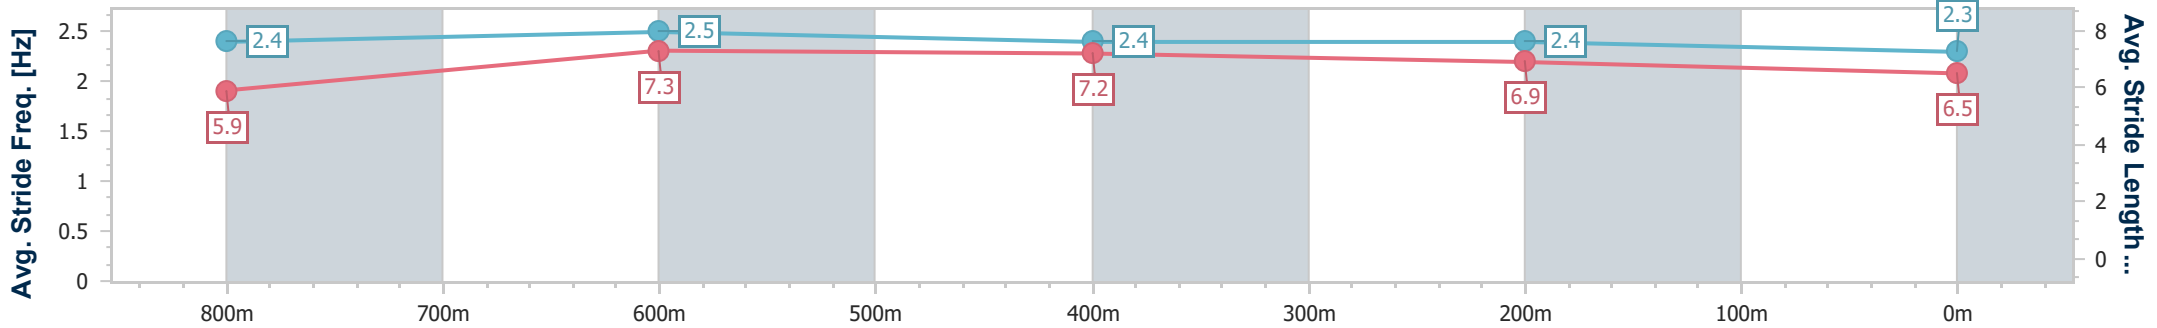

- [ ] Ranking at each section and finish
- .-.- No data available at this section
- NA No data available

|                                |                |
|--------------------------------|----------------|
| Horse/Jockey Name              | Soul Pursuit   |
| Final Rank                     | 10             |
| Fastest Section Time (Section) | 0:11.04 (800m) |
| Top Speed [km/h] (Section)     | 68.2 (Overall) |
| Race State                     | Finished       |

| Section                | Overall                   | 800m                     | 600m                     | 400m                     | 200m                     |
|------------------------|---------------------------|--------------------------|--------------------------|--------------------------|--------------------------|
| Section Times          | 1:01.75 [10]<br>(0:13.73) | 0:48.02 [4]<br>(0:11.04) | 0:36.98 [4]<br>(0:11.39) | 0:25.59 [4]<br>(0:12.04) | 0:13.55 [8]<br>(0:13.55) |
| Average Speed [km/h]   | 53.0                      | 66.0                     | 63.3                     | 59.9                     | 53.2                     |
| Top Speed [km/h]       | 68.2                      | 67.7                     | 65.3                     | 64.2                     | 56.2                     |
| Avg. Dist. to Rail [m] | 3.5                       | 2.6                      | 1.4                      | 3.6                      | 2.5                      |
| Avg. Stride Freq. [Hz] | 2.4                       | 2.5                      | 2.4                      | 2.4                      | 2.3                      |
| Avg. Stride Length [m] | 5.9                       | 7.3                      | 7.2                      | 6.9                      | 6.5                      |