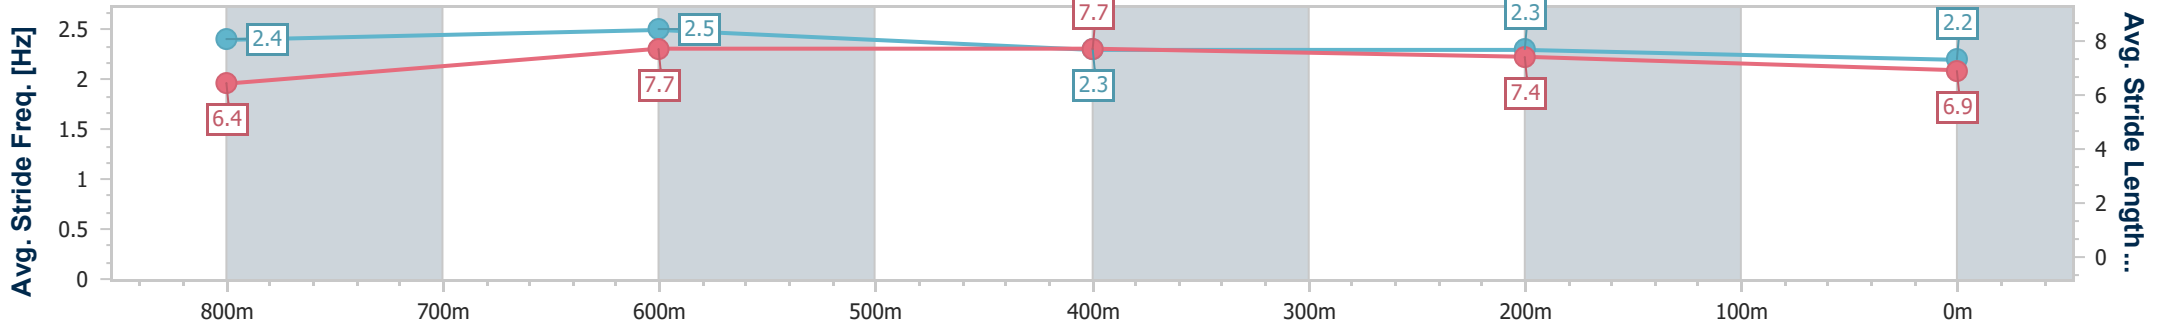

Horse/Jockey Name	Concession
Final Rank	3
Fastest Section Time (Section)	0:10.78 (800m)
Top Speed [km/h] (Section)	69.8 (Overall)
Race State	Finished

Eagle Farm QLD Professional
Race 1: STRADBROKE CALCUTTA 13 JUNE QTIS Two-Year-Old
Maiden Plate - 1000m
08 May 2024 - 12:02
Track Rating: Soft 7, Weather: Fine, Rail Position: +11m Entire

BRISBANE
RACING CLUB

Section	Overall	800m	600m	400m	200m
Section Times	0:59.88 [3] (0:13.33)	0:46.55 [1] (0:10.78)	0:35.77 [1] (0:11.27)	0:24.50 [1] (0:11.68)	0:12.82 [2] (0:12.82)
Average Speed [km/h]	54.6	67.7	63.9	61.5	56.0
Top Speed [km/h]	69.8	69.3	65.6	63.0	59.6
Avg. Dist. to Rail [m]	6.0	2.5	0.5	1.2	2.9
Avg. Stride Freq. [Hz]	2.4	2.5	2.3	2.3	2.2
Avg. Stride Length [m]	6.4	7.7	7.7	7.4	6.9

- [ ] Ranking at each section and finish
- -.-.- No data available at this section
- NA No data available