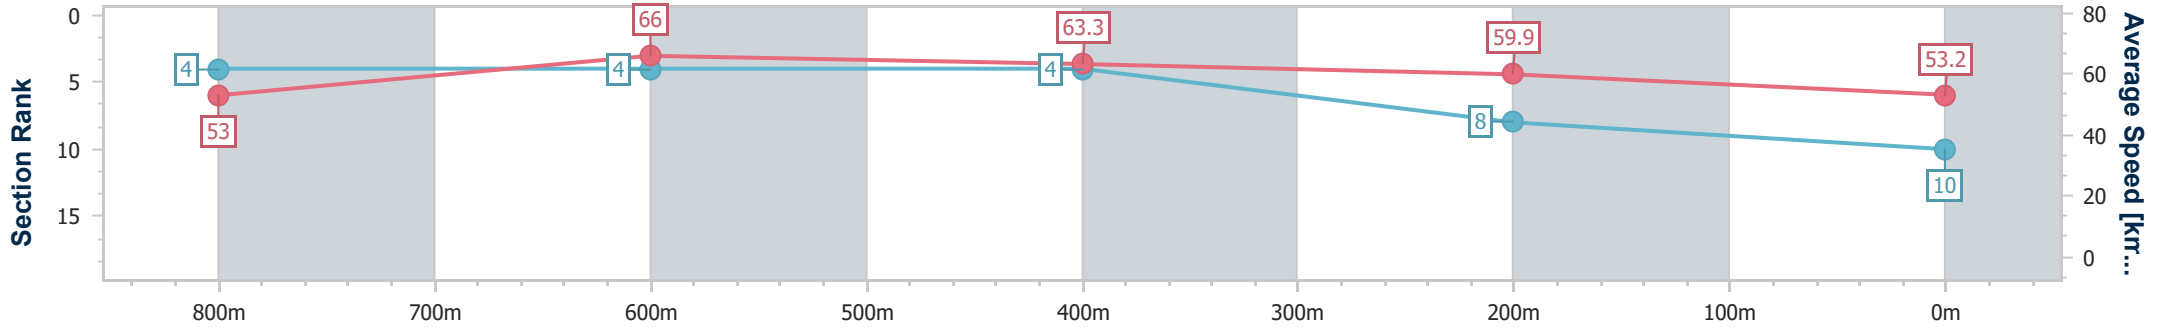

- [ ] Ranking at each section and finish
- .-.- No data available at this section
- NA No data available

|                                |                |
|--------------------------------|----------------|
| Horse/Jockey Name              | Soul Pursuit   |
| Final Rank                     | 10             |
| Fastest Section Time (Section) | 0:11.04 (800m) |
| Top Speed [km/h] (Section)     | 68.2 (Overall) |
| Race State                     | Finished       |

| Section                | Overall                   | 800m                     | 600m                     | 400m                     | 200m                     |
|------------------------|---------------------------|--------------------------|--------------------------|--------------------------|--------------------------|
| Section Times          | 1:01.75 [10]<br>(0:13.73) | 0:48.02 [4]<br>(0:11.04) | 0:36.98 [4]<br>(0:11.39) | 0:25.59 [4]<br>(0:12.04) | 0:13.55 [8]<br>(0:13.55) |
| Average Speed [km/h]   | 53.0                      | 66.0                     | 63.3                     | 59.9                     | 53.2                     |
| Top Speed [km/h]       | 68.2                      | 67.7                     | 65.3                     | 64.2                     | 56.2                     |
| Avg. Dist. to Rail [m] | 3.5                       | 2.6                      | 1.4                      | 3.6                      | 2.5                      |
| Avg. Stride Freq. [Hz] | 2.4                       | 2.5                      | 2.4                      | 2.4                      | 2.3                      |
| Avg. Stride Length [m] | 5.9                       | 7.3                      | 7.2                      | 6.9                      | 6.5                      |