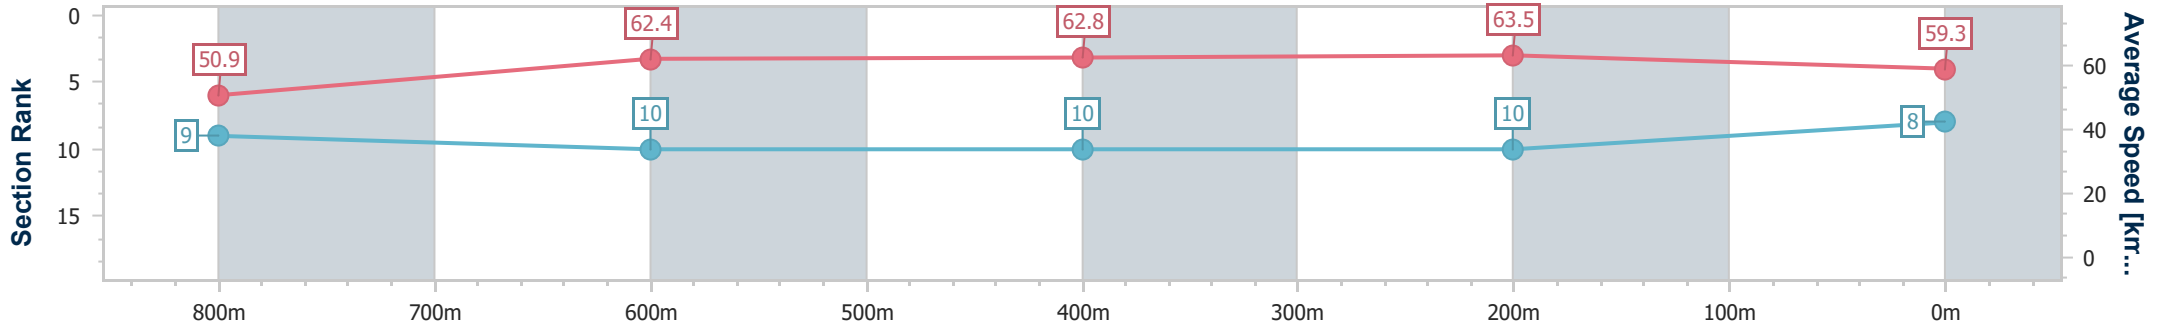

Horse/Jockey Name	Banksia Beach
Final Rank	8
Fastest Section Time (Section)	0:11.37 (400m)
Top Speed [km/h] (Section)	65.2 (Overall)
Race State	Finished

Eagle Farm QLD Professional
Race 1: STRADBROKE CALCUTTA 13 JUNE QTIS Two-Year-Old
Maiden Plate - 1000m
08 May 2024 - 12:02
Track Rating: Soft 7, Weather: Fine, Rail Position: +11m Entire

BRISBANE
RACING CLUB

Section	Overall	800m	600m	400m	200m
Section Times	1:00.87 [8] (0:14.23)	0:46.64 [9] (0:11.64)	0:35.00 [10] (0:11.53)	0:23.47 [10] (0:11.37)	0:12.10 [10] (0:12.10)
Average Speed [km/h]	50.9	62.4	62.8	63.5	59.3
Top Speed [km/h]	65.2	64.5	64.6	64.7	61.6
Avg. Dist. to Rail [m]	3.4	1.8	1.4	2.1	0.7
Avg. Stride Freq. [Hz]	2.3	2.4	2.4	2.4	2.3
Avg. Stride Length [m]	6.0	7.2	7.3	7.3	7.0

- [ ] Ranking at each section and finish
- -.-.- No data available at this section
- NA No data available