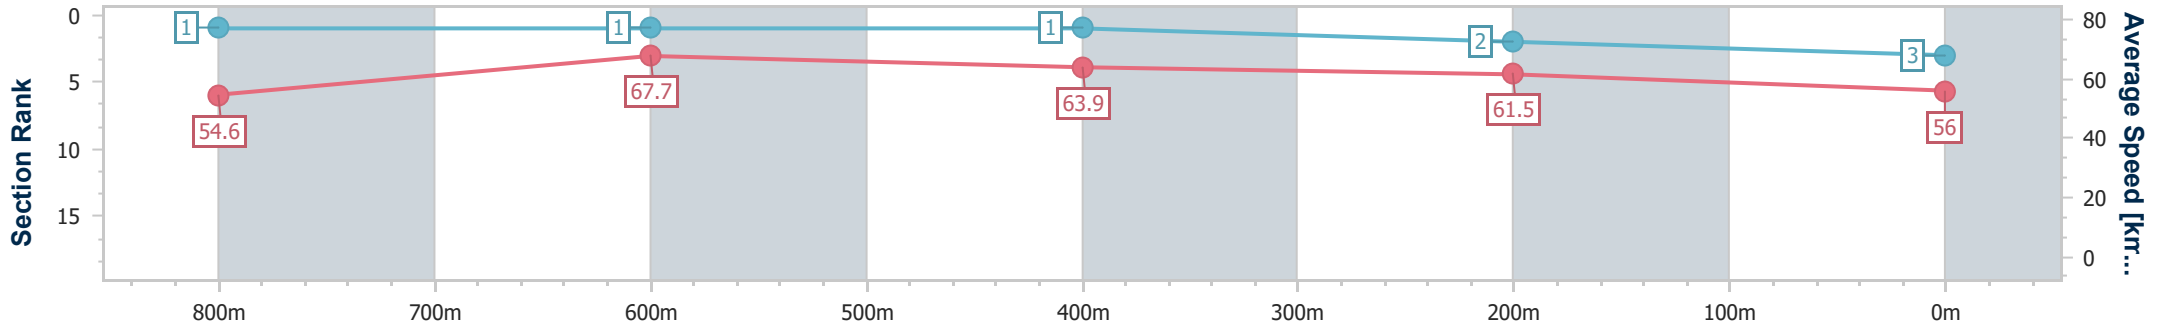

Horse/Jockey Name	Concession
Final Rank	3
Fastest Section Time (Section)	0:10.78 (800m)
Top Speed [km/h] (Section)	69.8 (Overall)
Race State	Finished

Eagle Farm QLD Professional
Race 1: STRADBROKE CALCUTTA 13 JUNE QTIS Two-Year-Old
Maiden Plate - 1000m
08 May 2024 - 12:02
Track Rating: Soft 7, Weather: Fine, Rail Position: +11m Entire

BRISBANE
RACING CLUB

Section	Overall	800m	600m	400m	200m
Section Times	0:59.88 [3] (0:13.33)	0:46.55 [1] (0:10.78)	0:35.77 [1] (0:11.27)	0:24.50 [1] (0:11.68)	0:12.82 [2] (0:12.82)
Average Speed [km/h]	54.6	67.7	63.9	61.5	56.0
Top Speed [km/h]	69.8	69.3	65.6	63.0	59.6
Avg. Dist. to Rail [m]	6.0	2.5	0.5	1.2	2.9
Avg. Stride Freq. [Hz]	2.4	2.5	2.3	2.3	2.2
Avg. Stride Length [m]	6.4	7.7	7.7	7.4	6.9

- [ ] Ranking at each section and finish
- -.-.- No data available at this section
- NA No data available