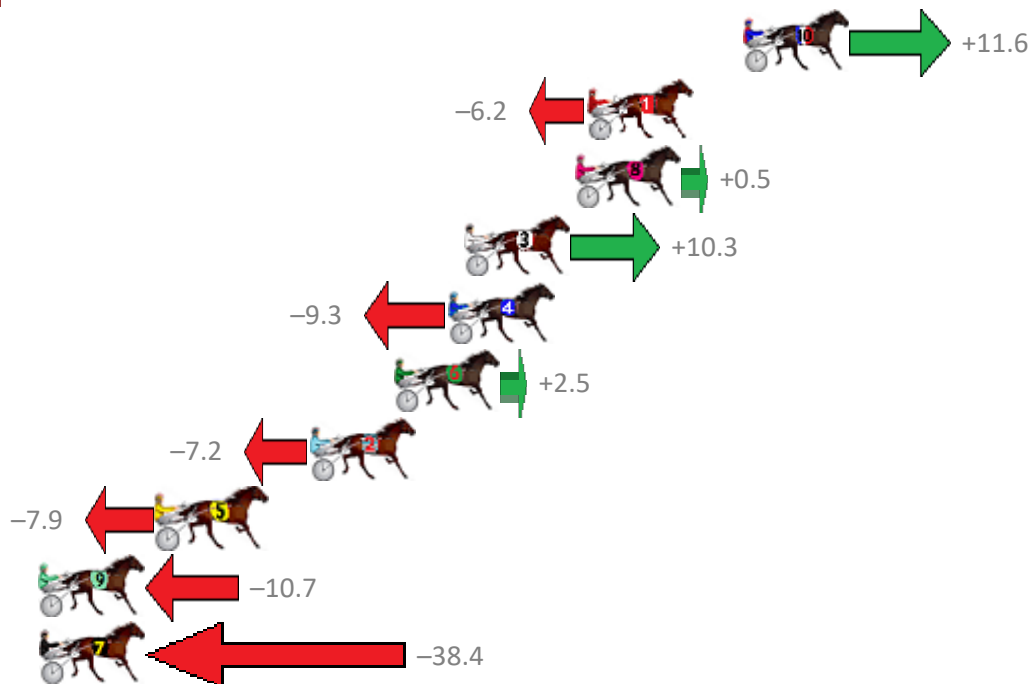

Albion Park Race 2 Distance 2138m

Tuesday, 6 March 2018

Gross Time: 2:43.60 MileRate: 2:01.40 LeadTime: 43.10s First Qtr: 30.20s Second Qtr: 31.00s Third Qtr: 29.60s Fourth Qtr: 29.70s

No	Horse	Plc	Margin	Time	800Time (W)	400 Time (W)
10	MAYBETOTHEMAX	1	0.0m	2:43.60	58.44s (1)	29.05s (1)
1	QUIETLY SPOKEN	2	6.2m	2:44.06	59.76s (0)	30.16s (0)
8	LIAVA	3	6.7m	2:44.10	59.26s (1)	29.83s (0)
3	JUSTABITCOCO	4	11.1m	2:44.42	58.54s (1)	29.01s (1)
4	ZAIRE DIVA	5	11.7m	2:44.47	59.99s (1)	30.42s (1)
6	SCORCHED	6	13.9m	2:44.63	59.11s (1)	29.65s (1)
2	HARD DONE BY	7	17.2m	2:44.88	59.83s (0)	29.86s (0)
5	STEVES STAR	8	23.3m	2:45.33	59.89s (0)	29.95s (0)
9	CHEVALS RACER	9	30.3m	2:45.85	60.09s (0)	30.15s (0)
7	GHENT	10	43.6m	2:46.84	62.15s (0)	32.14s (0)

Finish Position and metres gained from 800m

Trots Sectionals
Powered by
www.pjdata.com.au
Home of PJ Trots Analyser

The Racing Queensland Board (trading as Racing Queensland) and provider are not responsible for the completeness or accuracy of any of the information contained herein, and makes no representations about its suitability for any purpose.