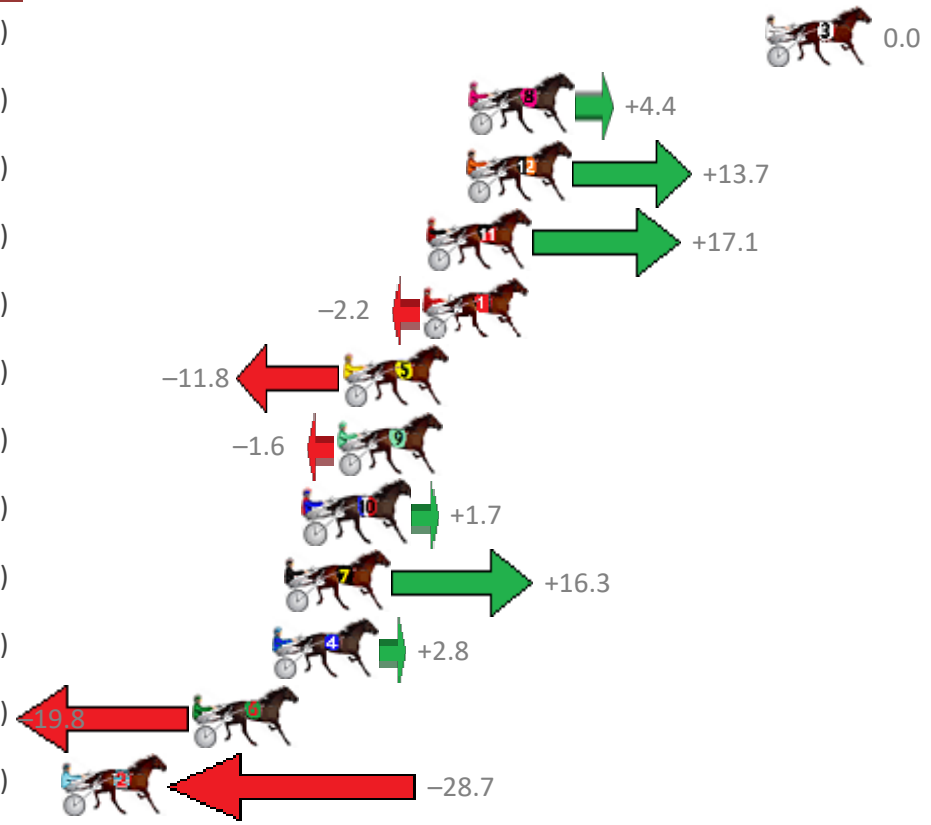

Albion Park Race 7 Distance 1660m

Tuesday, 6 March 2018

Gross Time: 1:58.20 MileRate: 1:54.60 LeadTime: 3.40s First Qtr: 27.80s Second Qtr: 29.00s Third Qtr: 28.40s Fourth Qtr: 29.60s

No Horse	Plc	Margin	Time	800Time (W)	400 Time (W)
3 A GOOD CHANCE	1	0.0m	1:58.20	58.00s (0)	29.60s (0)
8 MACHIN OUT	2	11.8m	1:59.07	57.68s (0)	29.27s (0)
12 DRIVE THE DREAM	3	11.9m	1:59.08	57.01s (1)	28.88s (3)
11 CHERISH THE MOMENT	4	13.5m	1:59.20	56.76s (1)	28.63s (3)
1 IMA SEA STORM	5	13.6m	1:59.21	58.16s (0)	29.78s (0)
5 JESSICA AMBER	6	16.8m	1:59.44	58.86s (0)	30.46s (0)
9 LOMBO RANMILES	7	17.0m	1:59.46	58.12s (1)	29.60s (2)
10 CORPORAL LUNA	8	18.3m	1:59.55	57.88s (1)	29.39s (1)
7 SWEET AS CANDY	9	19.1m	1:59.61	56.82s (1)	29.09s (0)
4 CHATTANOOGACHOOOC	10	19.6m	1:59.65	57.80s (0)	29.53s (0)
6 CHAL FIRE	11	22.8m	1:59.89	59.44s (1)	30.68s (1)
2 RATE HIGHLY	12	39.1m	2:01.09	60.08s (1)	31.37s (1)

Finish Position and metres gained from 800m

Trots Sectionals
Powered by
www.pjdata.com.au
Home of PJ Trots Analyser

The Racing Queensland Board (trading as Racing Queensland) and provider are not responsible for the completeness or accuracy of any of the information contained herein, and makes no representations about its suitability for any purpose.