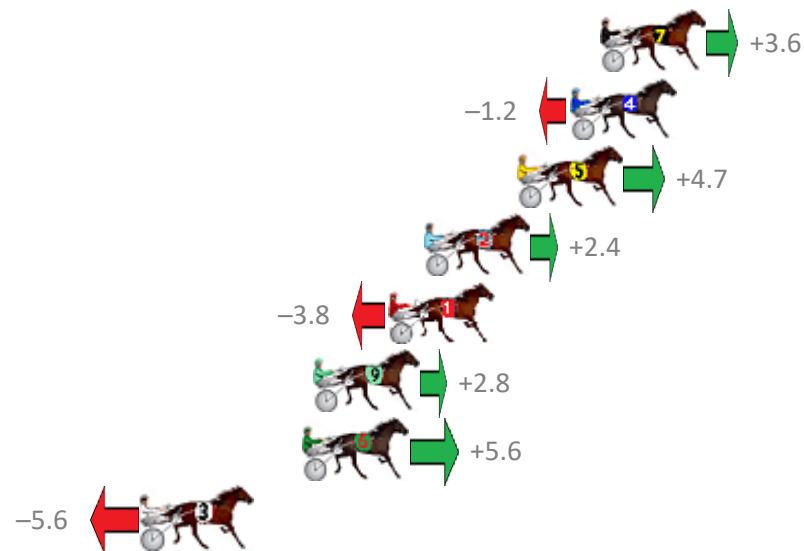

Albion Park Race 6 Distance 2138m

Tuesday, 6 March 2018

Gross Time: 2:37.70 MileRate: 1:58.70 LeadTime: 39.70s First Qtr: 31.20s Second Qtr: 30.20s Third Qtr: 28.20s Fourth Qtr: 28.40s

No	Horse	Plc	Margin	Time	800Time (W)	400 Time (W)
7	GET IN THE GROOVE	1	0.0m	2:37.70	56.35s (1)	28.22s (1)
4	STATEMENT MADE	2	1.2m	2:37.79	56.68s (0)	28.49s (0)
5	PSYCHEDELIC	3	3.3m	2:37.93	56.27s (1)	28.11s (1)
2	SUBTLE ADVICE	4	7.0m	2:38.20	56.43s (0)	27.97s (0)
1	THE CARINGBAH KID	5	8.4m	2:38.30	56.87s (0)	28.61s (0)
9	CIRCLE LINE	6	11.4m	2:38.51	56.40s (0)	27.78s (0)
6	SUBTLE DELIGHT	7	11.8m	2:38.54	56.20s (1)	27.90s (2)
3	KALINDA	8	18.2m	2:38.99	57.00s (1)	28.63s (1)

Finish Position and metres gained from 800m

Trots Sectionals
Powered by
www.pjdata.com.au
Home of PJ Trots Analyser

The Racing Queensland Board (trading as Racing Queensland) and provider are not responsible for the completeness or accuracy of any of the information contained herein, and makes no representations about its suitability for any purpose.