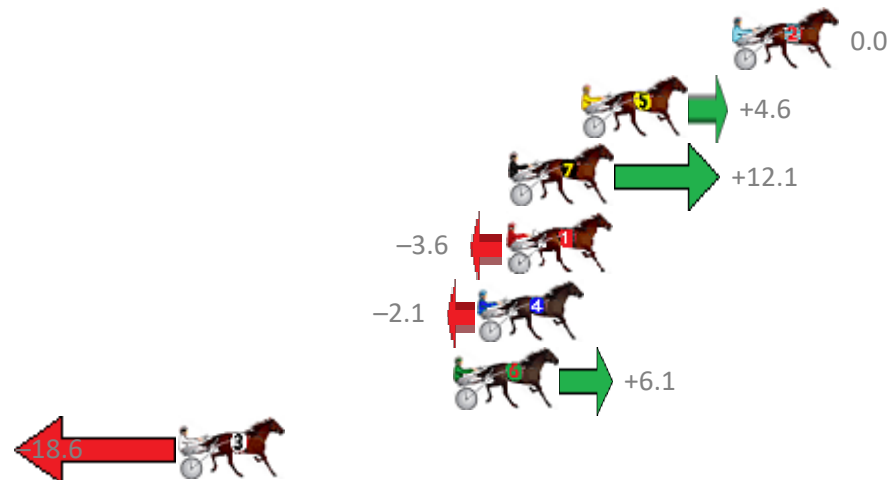

Albion Park Race 3 Distance 2138m

Tuesday, 6 March 2018

Gross Time: 2:36.80 MileRate: 1:58.00 LeadTime: 39.50s First Qtr: 29.70s Second Qtr: 30.20s Third Qtr: 28.20s Fourth Qtr: 29.20s

No	Horse	Plc	Margin	Time	800Time (W)	400 Time (W)
2	SUPALINER	1	0.0m	2:36.80	57.40s (0)	29.20s (0)
5	GUYS BETTOR BET	2	6.0m	2:37.24	57.07s (0)	28.92s (0)
7	THE PACMAN	3	8.9m	2:37.45	56.53s (0)	28.74s (0)
1	RORY MACH	4	9.0m	2:37.46	57.66s (0)	29.48s (0)
4	DEANO ROBYN	5	10.1m	2:37.54	57.55s (1)	29.35s (1)
6	IMA MORVEN LAD	6	11.1m	2:37.61	56.96s (1)	28.94s (1)
3	WYNBERG TERROR	7	22.0m	2:38.41	58.73s (1)	30.62s (1)

Finish Position and metres gained from 800m

Trots Sectionals
Powered by
www.pjdata.com.au
Home of PJ Trots Analyser

The Racing Queensland Board (trading as Racing Queensland) and provider are not responsible for the completeness or accuracy of any of the information contained herein, and makes no representations about its suitability for any purpose.