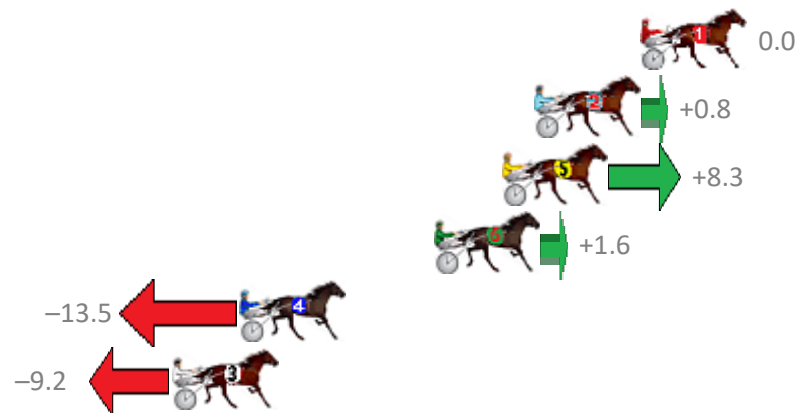

Albion Park Race 1 Distance 1660m

Tuesday, 6 March 2018

Gross Time: 2:00.70 MileRate: 1:57.00 LeadTime: 3.50s First Qtr: 29.30s Second Qtr: 30.00s Third Qtr: 28.50s Fourth Qtr: 29.40s

No	Horse	Plc	Margin	Time	800Time (W)	400 Time (W)
1	LYKA VERSION	1	0.0m	2:00.70	57.90s (0)	29.40s (0)
2	IM ROLLING STONED	2	4.2m	2:01.01	57.84s (0)	29.36s (0)
5	BLISSFULINFIDELITY	3	5.5m	2:01.10	57.30s (1)	29.39s (2)
6	IRISHTOWN BABE	4	8.2m	2:01.30	57.78s (0)	29.30s (0)
4	CHEYENNE WARRIOR	5	15.9m	2:01.87	58.88s (1)	30.05s (1)
3	MADEYAMONEY	6	18.6m	2:02.07	58.57s (1)	29.90s (2)

Finish Position and metres gained from 800m

Trots Sectionals
Powered by
www.pjdata.com.au
Home of PJ Trots Analyser

The Racing Queensland Board (trading as Racing Queensland) and provider are not responsible for the completeness or accuracy of any of the information contained herein, and makes no representations about its suitability for any purpose.