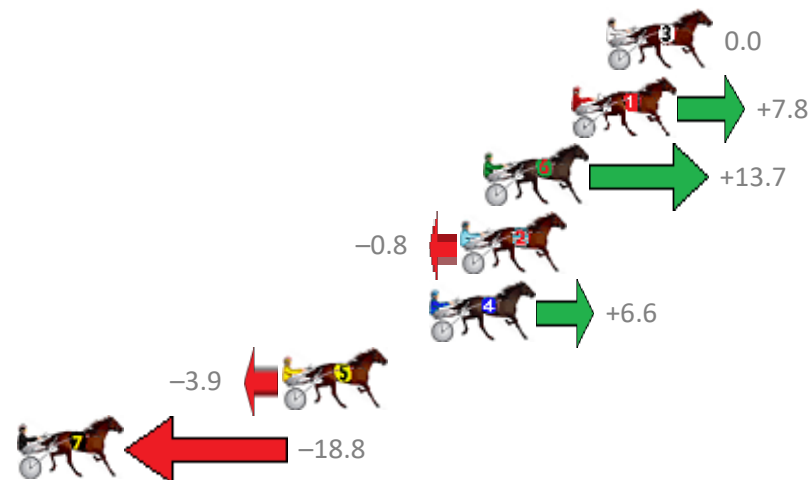

Albion Park Race 4 Distance 2138m

Tuesday, 6 March 2018

Gross Time: 2:36.10 MileRate: 1:57.50 LeadTime: 37.40s First Qtr: 30.50s Second Qtr: 30.80s Third Qtr: 28.70s Fourth Qtr: 28.70s

No	Horse	Plc	Margin	Time	800Time (W)	400 Time (W)
3	ELENIARK	1	0.0m	2:36.10	57.40s (0)	28.70s (0)
1	MANDY KRIDEN	2	1.4m	2:36.20	56.84s (0)	28.14s (0)
6	COLD IDEAL	3	4.9m	2:36.45	56.42s (1)	28.49s (2)
2	SPEEDIE MCARDLE	4	5.8m	2:36.52	57.46s (0)	28.77s (0)
4	LANCELOT BROMAC	5	7.0m	2:36.60	56.93s (1)	28.31s (2)
5	MASTER WIZARD	6	12.9m	2:37.03	57.68s (1)	28.87s (1)
7	ANYCHANCE	7	23.4m	2:37.78	58.75s (1)	29.96s (1)

Finish Position and metres gained from 800m

Trots Sectionals
Powered by
www.pjdata.com.au
Home of PJ Trots Analyser

The Racing Queensland Board (trading as Racing Queensland) and provider are not responsible for the completeness or accuracy of any of the information contained herein, and makes no representations about its suitability for any purpose.