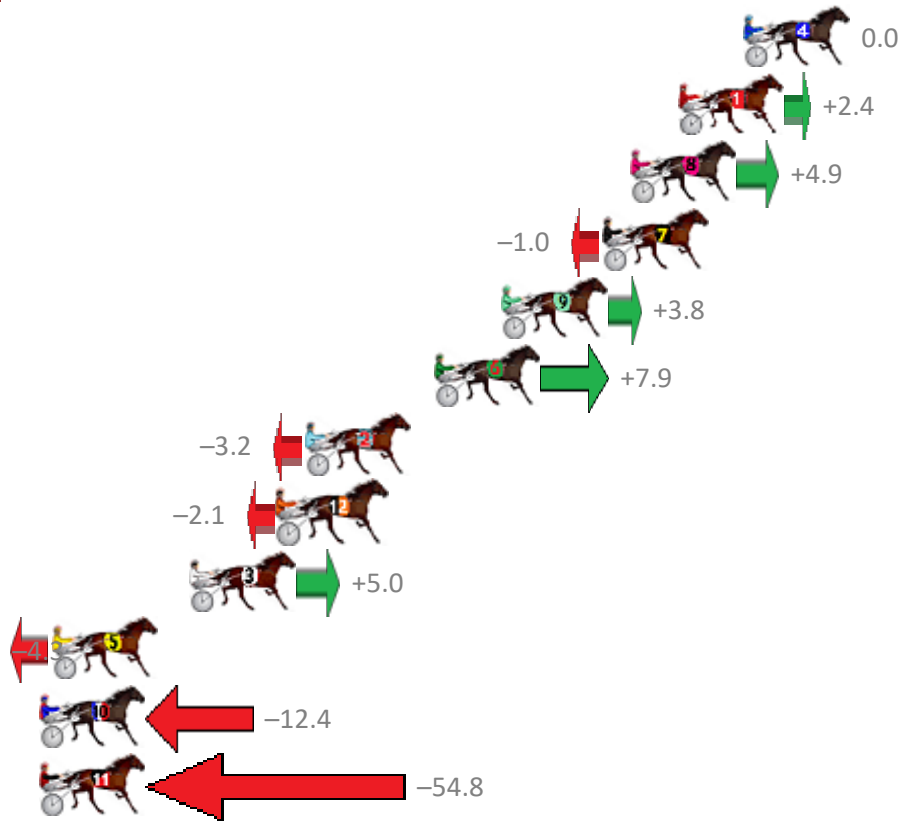

Albion Park Race 5 Distance 1660m

Tuesday, 6 March 2018

Gross Time: 1:59.00 MileRate: 1:55.30 LeadTime: 3.60s First Qtr: 28.40s Second Qtr: 30.00s Third Qtr: 28.50s Fourth Qtr: 28.50s

NoHorse	Plc	Margin	Time	800Time (W)	400 Time (W)
4 COREY WILLIAM	1	0.0m	1:59.00	57.00s (0)	28.50s (0)
1 GETOUTNWALK	2	2.6m	1:59.19	56.83s (0)	28.26s (0)
8 ARK TEAMO	3	4.5m	1:59.32	56.65s (0)	28.07s (0)
7 RED CHARMER	4	5.6m	1:59.40	57.07s (1)	28.53s (1)
9 ARK PATROL	5	9.6m	1:59.68	56.73s (1)	28.51s (1)
6 HEAVENS HURRICANE	6	12.3m	1:59.88	56.44s (1)	28.35s (1)
2 GROOVY MISS ANNIE	7	17.4m	2:00.24	57.23s (0)	28.59s (0)
12 MAYWYNS COURAGE	8	18.5m	2:00.32	57.15s (2)	28.72s (3)
3 GRIZZLY MONTANA	9	22.0m	2:00.57	56.64s (1)	28.50s (1)
5 BALTIC BLUE EYES	10	27.5m	2:00.96	57.31s (0)	28.49s (1)
10 MILLY BROMAC	11	31.4m	2:01.24	57.88s (0)	29.10s (0)
11 DAPPER BESSIE	12	63.6m	2:03.53	60.90s (1)	32.01s (2)

Finish Position and metres gained from 800m

Trots Sectionals
Powered by
www.pjdata.com.au
Home of PJ Trots Analyser

The Racing Queensland Board (trading as Racing Queensland) and provider are not responsible for the completeness or accuracy of any of the information contained herein, and makes no representations about its suitability for any purpose.