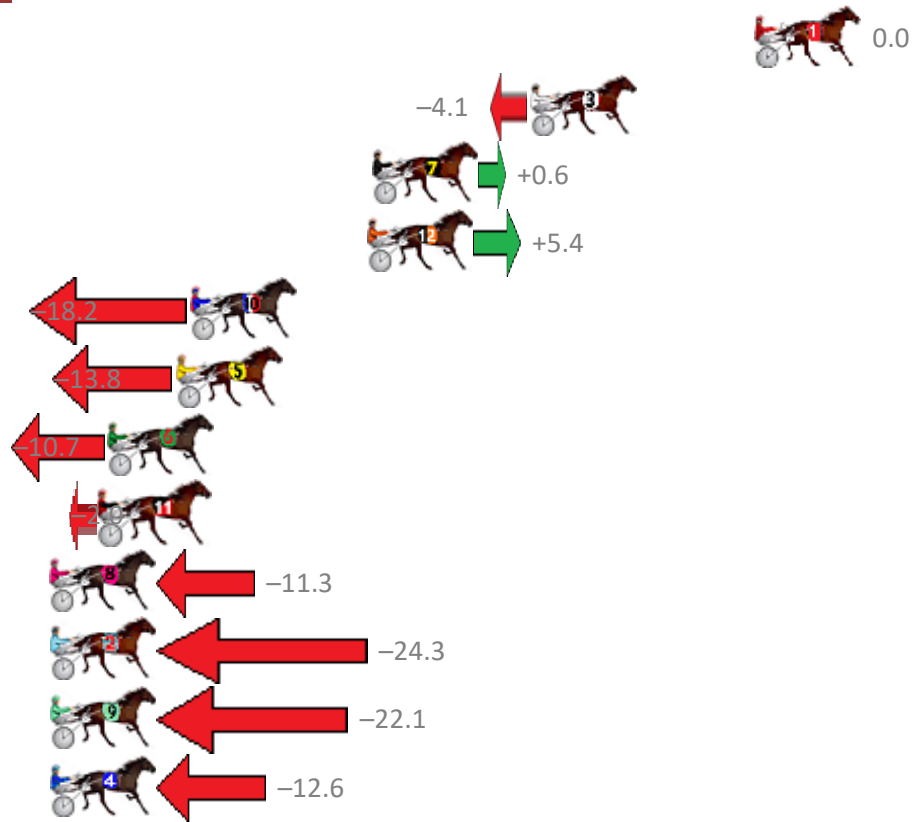

Albion Park Race 4 Distance 2138m

Friday, 10 July 2020

Gross Time: 2:44.70 MileRate: 2:03.90 LeadTime: 43.60s First Qtr: 30.60s Second Qtr: 30.60s Third Qtr: 30.10s Fourth Qtr: 29.80s

No	Horse	Plc	Margin	Time	800Time (W)	400 Time (W)
1	INDEFENSIBLE	1	0.0m	2:44.70	59.90s (0)	29.80s (0)
3	SOH TWISTED	2	8.9m	2:45.39	60.21s (0)	30.12s (0)
7	CRAZY BEN	3	15.2m	2:45.89	59.86s (1)	29.61s (1)
12	DOWN UNDER RORS	4	15.4m	2:45.90	59.50s (1)	29.76s (2)
10	JANSSON	5	22.4m	2:46.45	61.26s (1)	30.82s (1)
5	EL SWAVO	6	23.0m	2:46.50	60.93s (1)	30.53s (1)
6	MAKIN GOOD	7	25.7m	2:46.71	60.70s (0)	30.31s (0)
11	BOURBONONTHEROCK	8	26.0m	2:46.73	60.05s (0)	29.79s (2)
8	OPIA	9	30.9m	2:47.11	60.74s (0)	30.46s (1)
2	MYRTLE BEACH	10	34.9m	2:47.43	61.71s (0)	31.32s (0)
9	KAPAI	11	47.1m	2:48.38	61.55s (1)	31.76s (2)
4	CINKARI	12	56.6m	2:49.12	60.84s (0)	31.03s (0)

Finish Position and metres gained from 800m

Sectionals
Powered by

Home of Australian Harness Sectionals

Get your sectionals delivered to your inbox daily

Check out www.pjdata.com.au

The Racing Queensland Board (trading as Racing Queensland) and provider are not responsible for the completeness or accuracy of any of the information contained herein, and makes no representations about its suitability for any purpose.