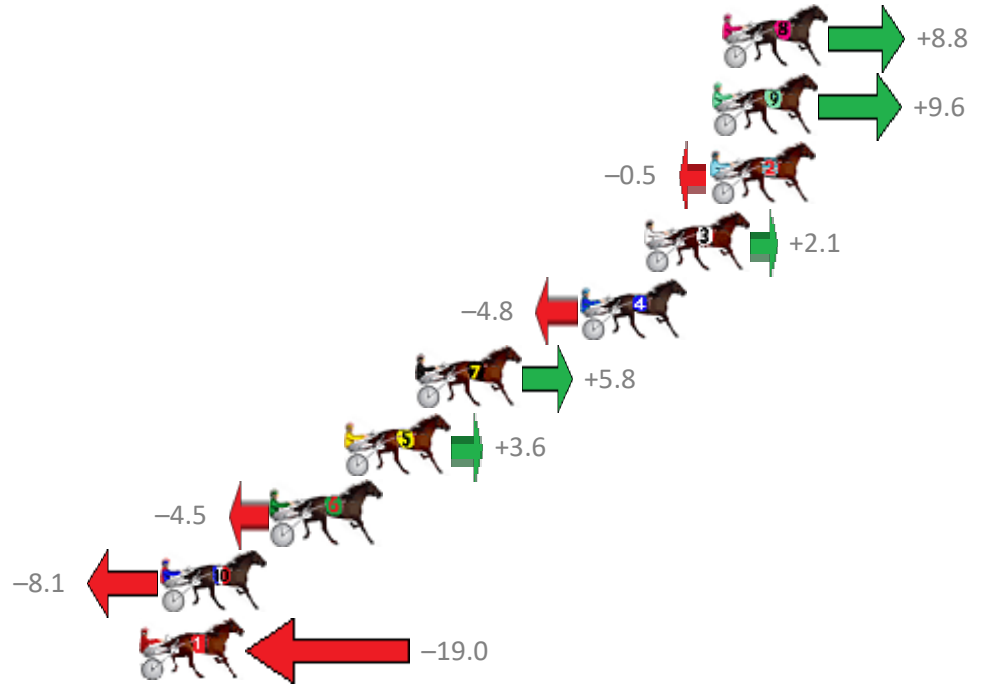

Albion Park Race 6 Distance 2138m

Friday, 10 July 2020

Gross Time: 2:35.60 MileRate: 1:57.20 LeadTime: 38.10s First Qtr: 30.50s Second Qtr: 30.60s Third Qtr: 28.20s Fourth Qtr: 28.20s

No Horse	Plc	Margin	Time	800Time (W)	400 Time (W)
8 HANDSOME HERO	1	0.0m	2:35.60	55.78s (0)	27.44s (1)
9 PINUP BOY	2	0.4m	2:35.63	55.73s (1)	27.56s (2)
2 THE BIG CHEESE	3	0.5m	2:35.64	56.44s (0)	28.24s (0)
3 BEEF CITY BLAZE	4	3.1m	2:35.83	56.25s (1)	27.98s (1)
4 SPIKE ROBYN	5	5.6m	2:36.01	56.74s (1)	28.47s (1)
7 ARK ME	6	12.2m	2:36.50	55.99s (0)	27.89s (1)
5 HEART OF COOPER	7	15.0m	2:36.71	56.15s (1)	27.95s (2)
6 RIVERLEIGH ROCKET	8	17.9m	2:36.93	56.72s (0)	28.57s (0)
10 GOTTA MOMENT	9	22.3m	2:37.25	56.97s (1)	28.75s (2)
1 ALWAYS AT NIGHT	10	23.2m	2:37.32	57.73s (0)	29.32s (0)

Finish Position and metres gained from 800m

Sectionals
Powered by

Home of Australian Harness Sectionals

Get your sectionals delivered to your inbox daily

Check out www.pjdata.com.au

The Racing Queensland Board (trading as Racing Queensland) and provider are not responsible for the completeness or accuracy of any of the information contained herein, and makes no representations about its suitability for any purpose.