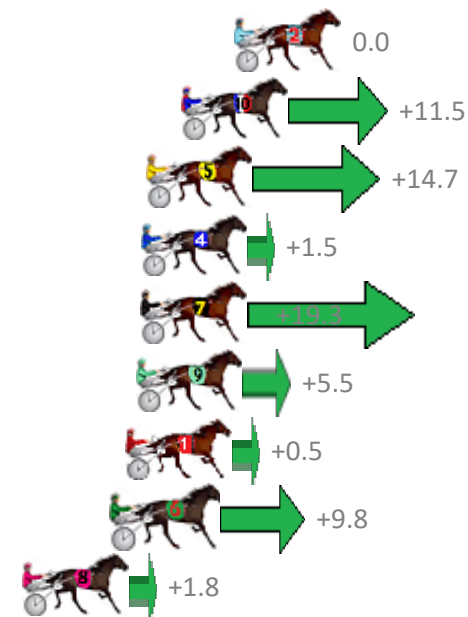

Albion Park Race 8 Distance 1660m

Friday, 10 July 2020

Gross Time: 1:59.80 MileRate: 1:56.10 LeadTime: 3.60s First Qtr: 29.10s Second Qtr: 30.30s Third Qtr: 28.20s Fourth Qtr: 28.60s

No Horse	Plc	Margin	Time	800Time (W)	400 Time (W)
2 LEFT A HURRIKANE	1	0.0m	1:59.80	56.80s (0)	28.60s (0)
10 CHANCELESS CENTURY	2	2.1m	1:59.96	55.99s (1)	28.12s (2)
5 ROLL WITH ROCKY	3	3.5m	2:00.06	55.76s (1)	27.88s (2)
4 SIGNORINA JUJON	4	3.7m	2:00.08	56.69s (1)	28.56s (1)
7 GWENDALION	5	3.7m	2:00.08	55.44s (1)	27.75s (1)
9 ALBION ARK	6	3.9m	2:00.09	56.41s (1)	28.25s (1)
1 MONTANA NIGHTS	7	4.3m	2:00.12	56.76s (0)	28.58s (0)
6 JILLIBY JACKPOT	8	4.8m	2:00.16	56.11s (0)	28.03s (0)
8 MONTANA LAD	9	8.4m	2:00.43	56.67s (0)	28.57s (0)

Finish Position and metres gained from 800m

Sectionals
Powered by

Home of Australian Harness Sectionals

Get your sectionals delivered to your inbox daily

Check out www.pjdata.com.au

The Racing Queensland Board (trading as Racing Queensland) and provider are not responsible for the completeness or accuracy of any of the information contained herein, and makes no representations about its suitability for any purpose.