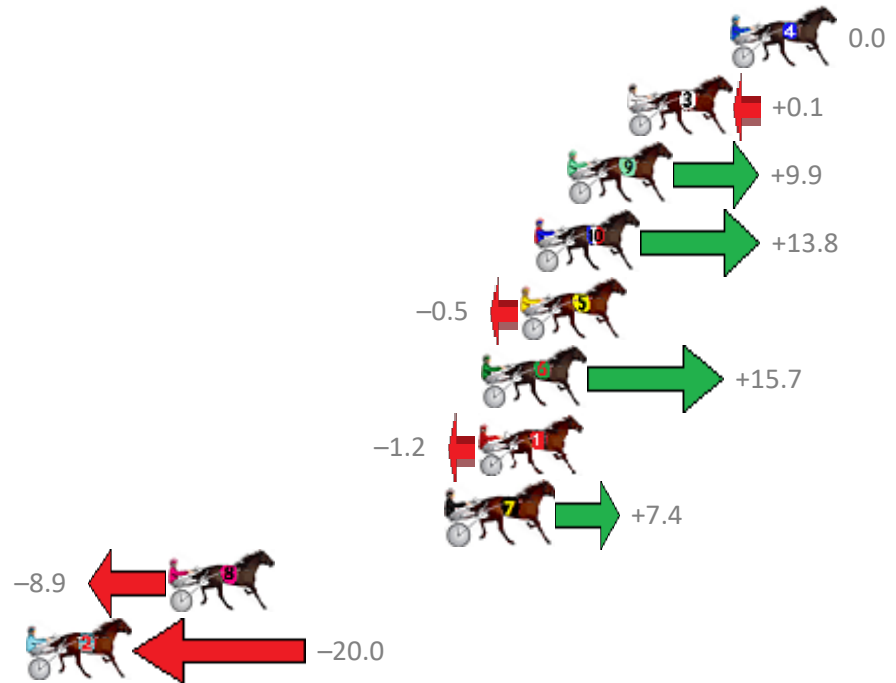

Albion Park Race 9 Distance 1660m

Friday, 10 July 2020

Gross Time: 2:00.40 MileRate: 1:56.70 LeadTime: 3.70s First Qtr: 28.20s Second Qtr: 31.40s Third Qtr: 29.10s Fourth Qtr: 28.00s

No Horse	Plc	Margin	Time	800Time (W)	400 Time (W)
4 ITS SUPER EASY	1	0.0m	2:00.40	57.10s (0)	28.00s (0)
3 BOPPIN THE BLUES	2	4.1m	2:00.70	57.09s (0)	27.99s (0)
9 JUST ONE GOOD ONE	3	6.5m	2:00.88	56.40s (1)	28.16s (2)
10 NIFTY STUDLEIGH	4	7.8m	2:00.97	56.12s (1)	27.94s (2)
5 SIGNOR JUJON	5	8.3m	2:01.01	57.14s (1)	28.54s (1)
6 WHERE'S TASCOTT	6	9.9m	2:01.13	55.99s (1)	27.80s (2)
1 ARMA AUGUSTUS	7	10.0m	2:01.14	57.19s (0)	28.08s (0)
7 TORQUE ONETWOTHRE	8	11.2m	2:01.22	56.57s (0)	27.89s (1)
8 THE SECOND CHANCE	9	22.3m	2:02.04	57.73s (0)	28.58s (0)
2 LITTLEDEE	10	32.4m	2:02.78	58.52s (1)	29.68s (1)

Finish Position and metres gained from 800m

Sectionals
Powered by

Home of Australian Harness Sectionals

Get your sectionals delivered to your inbox daily

Check out www.pjdata.com.au

The Racing Queensland Board (trading as Racing Queensland) and provider are not responsible for the completeness or accuracy of any of the information contained herein, and makes no representations about its suitability for any purpose.