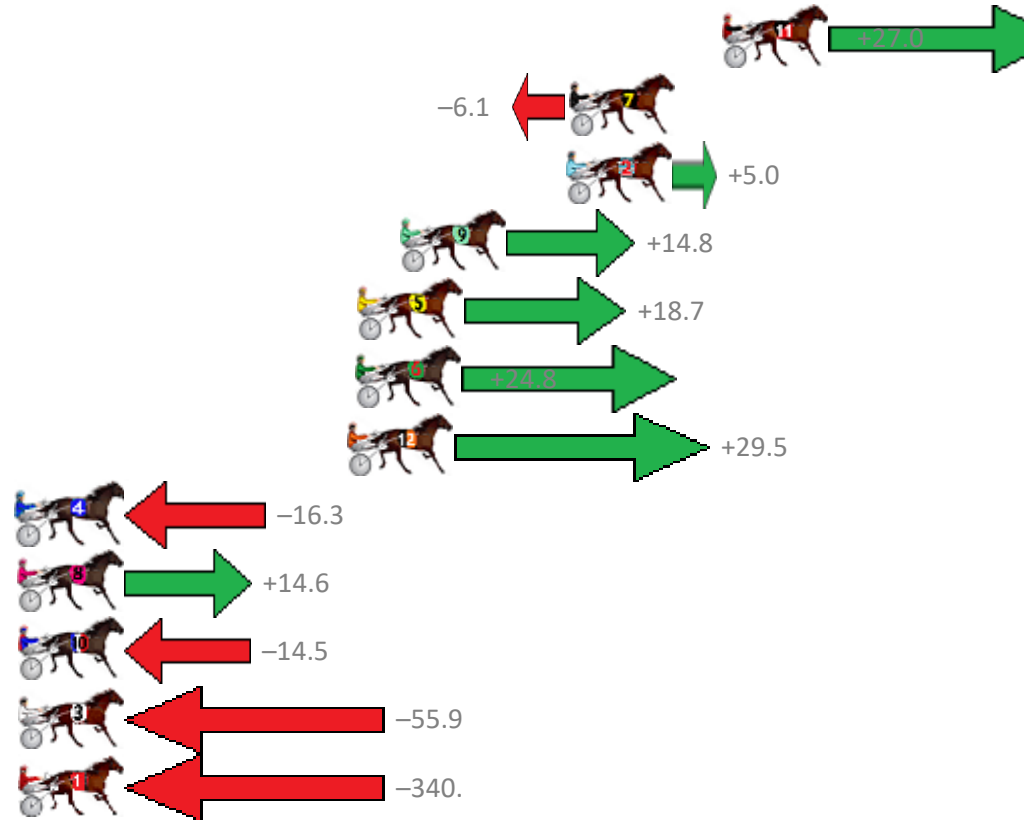

Albion Park Race 7 Distance 2138m

Friday, 10 July 2020

Gross Time: 2:34.20 MileRate: 1:56.10 LeadTime: 36.80s First Qtr: 28.70s Second Qtr: 29.40s Third Qtr: 28.80s Fourth Qtr: 30.50s

No Horse	Plc	Margin	Time	800Time (W)	400 Time (W)
11 SNOOP STRIDE	1	0.0m	2:34.20	57.31s (1)	30.05s (1)
7 BLACK HAWK JOE	2	6.1m	2:34.69	59.75s (0)	30.96s (0)
2 REMEMBER ME NOW	3	6.2m	2:34.69	58.93s (0)	30.39s (0)
9 ZENMACH	4	12.8m	2:35.22	58.21s (0)	29.83s (1)
5 PHOTOZEN	5	14.5m	2:35.36	57.92s (1)	29.63s (1)
6 BETTERTHANLEGO	6	14.6m	2:35.37	57.47s (0)	29.29s (2)
12 MONTANA EXPRESS	7	14.9m	2:35.39	57.13s (1)	28.98s (2)
4 AWESOME OLLIE	8	32.5m	2:36.79	60.50s (0)	31.43s (0)
8 SOMEHOWSOMEWAY	9	35.8m	2:37.06	58.22s (1)	30.27s (1)
10 HIGH ON MONTANA	10	37.5m	2:37.19	60.37s (0)	31.05s (1)
3 SQUATTER SHANNON	11	62.7m	2:39.20	63.42s (0)	33.19s (0)
1 SWANKYS ATOM	12	386.2m	3:05.03	84.39s (0)	41.59s (0)

Finish Position and metres gained from 800m

Sectionals
Powered by

Home of Australian Harness Sectionals

Get your sectionals delivered to your inbox daily

Check out www.pjdata.com.au

The Racing Queensland Board (trading as Racing Queensland) and provider are not responsible for the completeness or accuracy of any of the information contained herein, and makes no representations about its suitability for any purpose.