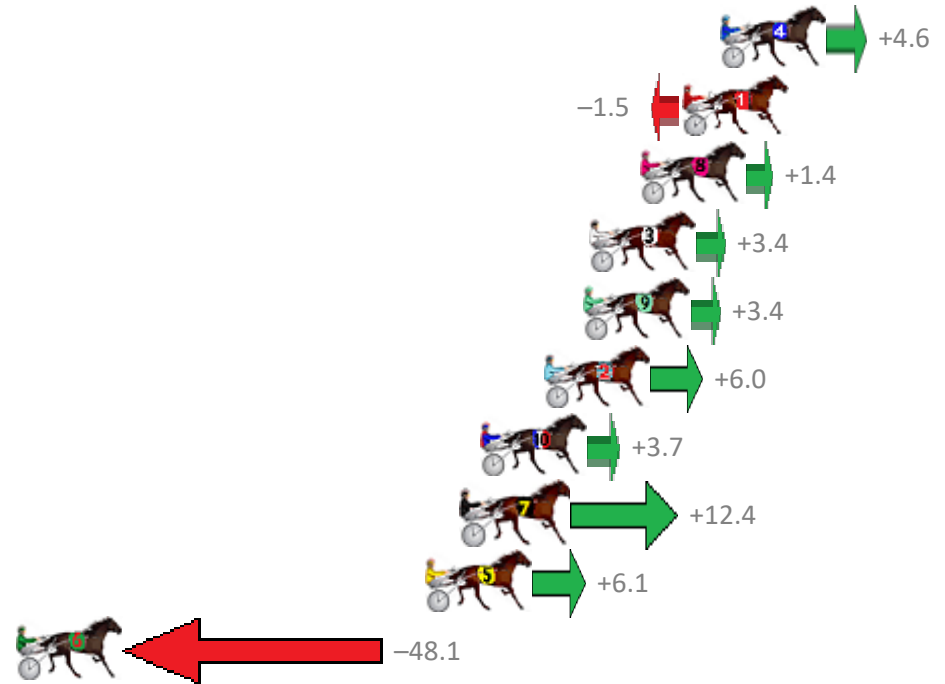

Albion Park Race 2 Distance 1660m

Friday, 10 July 2020

Gross Time: 1:56.00 MileRate: 1:52.40 LeadTime: 3.60s First Qtr: 27.60s Second Qtr: 29.90s Third Qtr: 27.80s Fourth Qtr: 27.10s

No Horse	Plc	Margin	Time	800Time (W)	400 Time (W)
4 UNCLE JORD	1	0.0m	1:56.00	54.59s (1)	26.97s (1)
1 ROCKNROLL CLASSIC	2	1.5m	1:56.11	55.00s (0)	27.20s (0)
8 LIFES A JUNGLE	3	3.2m	1:56.23	54.80s (0)	26.98s (0)
3 THE MONEY BALL	4	5.2m	1:56.37	54.67s (1)	26.87s (1)
9 SPRINGFIELD SPIRIT	5	5.4m	1:56.39	54.67s (0)	26.82s (0)
2 SPECIAL RESERVE	6	7.0m	1:56.50	54.49s (1)	26.67s (1)
10 NEWPORT DREAMZ	7	9.5m	1:56.68	54.65s (0)	26.76s (0)
7 GODDESS JUJON	8	10.2m	1:56.73	54.05s (1)	26.17s (1)
5 MISS MONEYBAGS	9	11.7m	1:56.84	54.48s (1)	26.58s (1)
6 DATTITUDE	10	98.1m	2:03.00	58.18s (0)	28.99s (0)

Finish Position and metres gained from 800m

Sectionals
Powered by

Home of Australian Harness Sectionals

Get your sectionals delivered to your inbox daily

Check out www.pjdata.com.au

The Racing Queensland Board (trading as Racing Queensland) and provider are not responsible for the completeness or accuracy of any of the information contained herein, and makes no representations about its suitability for any purpose.