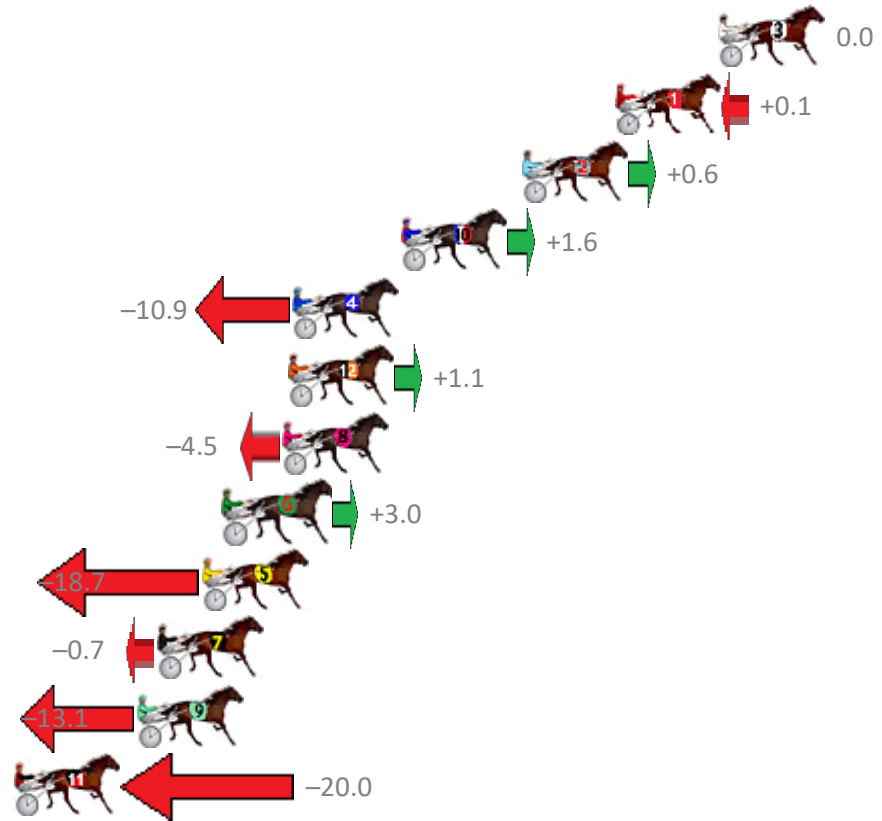

Albion Park Race 1 Distance 2138m

Friday, 10 July 2020

Gross Time: 2:34.10 MileRate: 1:56.00 LeadTime: 37.50s First Qtr: 30.20s Second Qtr: 30.60s Third Qtr: 28.60s Fourth Qtr: 27.20s

No Horse	Plc	Margin	Time	800Time (W)	400 Time (W)
3 BUMPER	1	0.0m	2:34.10	55.80s (0)	27.20s (0)
1 TACT BESS	2	4.1m	2:34.39	55.79s (0)	27.21s (0)
2 HAVANA MOON	3	7.8m	2:34.66	55.76s (0)	27.15s (0)
10 CLASSIE AMERICAN	4	12.6m	2:35.00	55.69s (1)	27.50s (2)
4 PARISIAN ROCKSTAR	5	16.9m	2:35.31	56.56s (1)	27.90s (1)
12 BODHI TREE	6	17.1m	2:35.32	55.72s (1)	27.52s (2)
8 INNOCENT CROCKER	7	17.3m	2:35.34	56.11s (0)	27.64s (1)
6 RED CHARMER	8	19.6m	2:35.50	55.59s (1)	27.36s (2)
5 STOMPEN	9	20.5m	2:35.57	57.10s (1)	28.44s (1)
7 MUCH BETTOR	10	22.3m	2:35.70	55.85s (0)	27.44s (1)
9 WINKANDITSOVER	11	23.1m	2:35.75	56.71s (1)	28.49s (2)
11 YANKEE STRUTTER	12	37.4m	2:36.78	57.19s (0)	28.77s (0)

Finish Position and metres gained from 800m

Sectionals
Powered by

Home of Australian Harness Sectionals

Get your sectionals delivered to your inbox daily

Check out www.pjdata.com.au

The Racing Queensland Board (trading as Racing Queensland) and provider are not responsible for the completeness or accuracy of any of the information contained herein, and makes no representations about its suitability for any purpose.