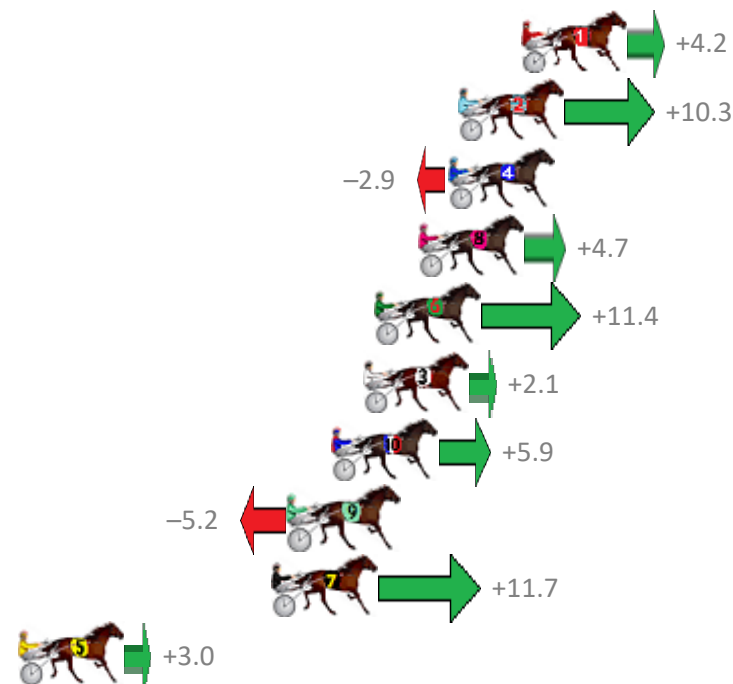

Albion Park Race 5 Distance 1660m

Friday, 10 July 2020

Gross Time: 1:58.00 MileRate: 1:54.40 LeadTime: 3.70s First Qtr: 28.10s Second Qtr: 29.00s Third Qtr: 28.00s Fourth Qtr: 29.20s

No Horse	Plc	Margin	Time	800Time (W)	400 Time (W)
1 OUR BONDI BEACH	1	0.0m	1:58.00	56.90s (0)	28.90s (0)
2 THREO	2	2.5m	1:58.19	56.47s (1)	28.52s (1)
4 COMPLY OR DIE	3	2.9m	1:58.22	57.41s (0)	29.41s (0)
8 ONE WISE MAN	4	4.1m	1:58.31	56.87s (0)	28.87s (0)
6 FEEL THE REIGN	5	5.8m	1:58.44	56.39s (1)	28.46s (1)
3 MAKE MINE JOE	6	6.3m	1:58.48	57.05s (1)	29.12s (1)
10 SECRET JACK	7	7.5m	1:58.57	56.78s (0)	28.77s (0)
9 CHANGE OF MIND	8	9.2m	1:58.70	57.57s (1)	29.65s (1)
7 KETUT	9	9.9m	1:58.76	56.37s (1)	28.64s (2)
5 REDDY FIRE	10	20.0m	1:59.53	56.99s (0)	29.29s (0)

Finish Position and metres gained from 800m

Sectionals
Powered by

Home of Australian Harness Sectionals

Get your sectionals delivered to your inbox daily

Check out www.pjdata.com.au

The Racing Queensland Board (trading as Racing Queensland) and provider are not responsible for the completeness or accuracy of any of the information contained herein, and makes no representations about its suitability for any purpose.