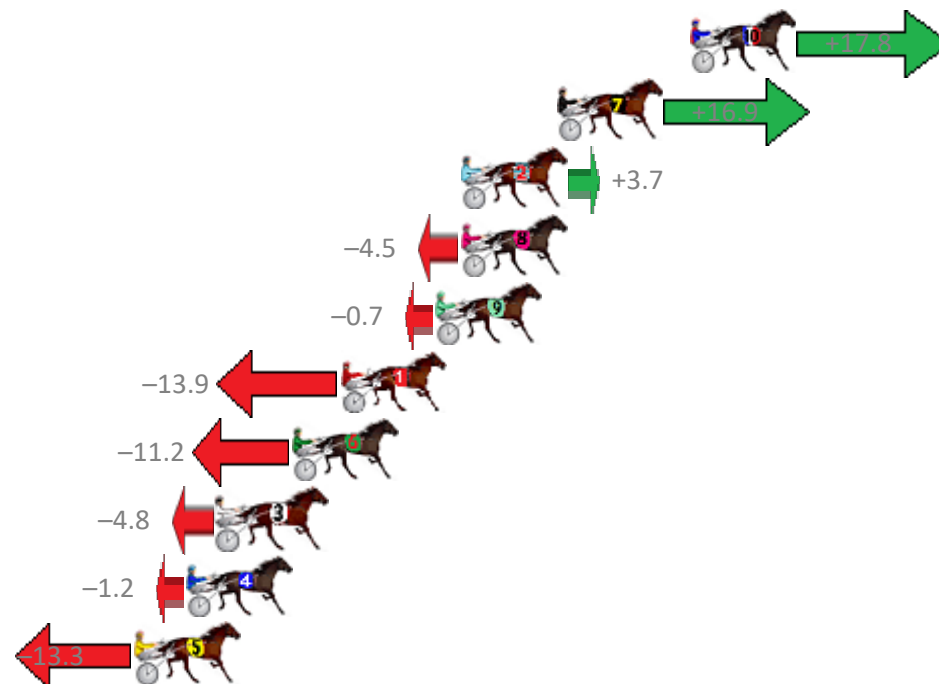

Albion Park Race 3 Distance 1660m

Friday, 10 July 2020

Gross Time: 1:56.40 MileRate: 1:52.80 LeadTime: 3.50s First Qtr: 27.60s Second Qtr: 29.80s Third Qtr: 28.10s Fourth Qtr: 27.40s

No Horse	Plc	Margin	Time	800Time (W)	400 Time (W)
10 BLACKSADANCE	1	0.0m	1:56.40	54.27s (2)	26.76s (2)
7 IMASPORTSSTAR	2	5.3m	1:56.78	54.33s (2)	26.81s (2)
2 ANOTHER STATEMENT	3	9.1m	1:57.06	55.24s (2)	27.69s (2)
8 MAN FROM BRAAVOS	4	9.1m	1:57.06	55.81s (0)	27.71s (0)
9 BOMBADIER JUJON	5	10.1m	1:57.13	55.55s (0)	27.49s (0)
1 HUNTAWAY	6	13.9m	1:57.40	56.46s (0)	28.35s (0)
6 LIVING GRAND	7	15.8m	1:57.54	56.27s (1)	28.15s (1)
3 COBALT BLUES	8	18.8m	1:57.76	55.83s (0)	27.77s (0)
4 IDEAL TIGER	9	20.0m	1:57.84	55.58s (1)	27.86s (1)
5 DOUBLE OR NOTHING	10	22.1m	1:57.99	56.42s (1)	28.29s (1)

Finish Position and metres gained from 800m

Sectionals
Powered by

Home of Australian Harness Sectionals

Get your sectionals delivered to your inbox daily

Check out www.pjdata.com.au

The Racing Queensland Board (trading as Racing Queensland) and provider are not responsible for the completeness or accuracy of any of the information contained herein, and makes no representations about its suitability for any purpose.