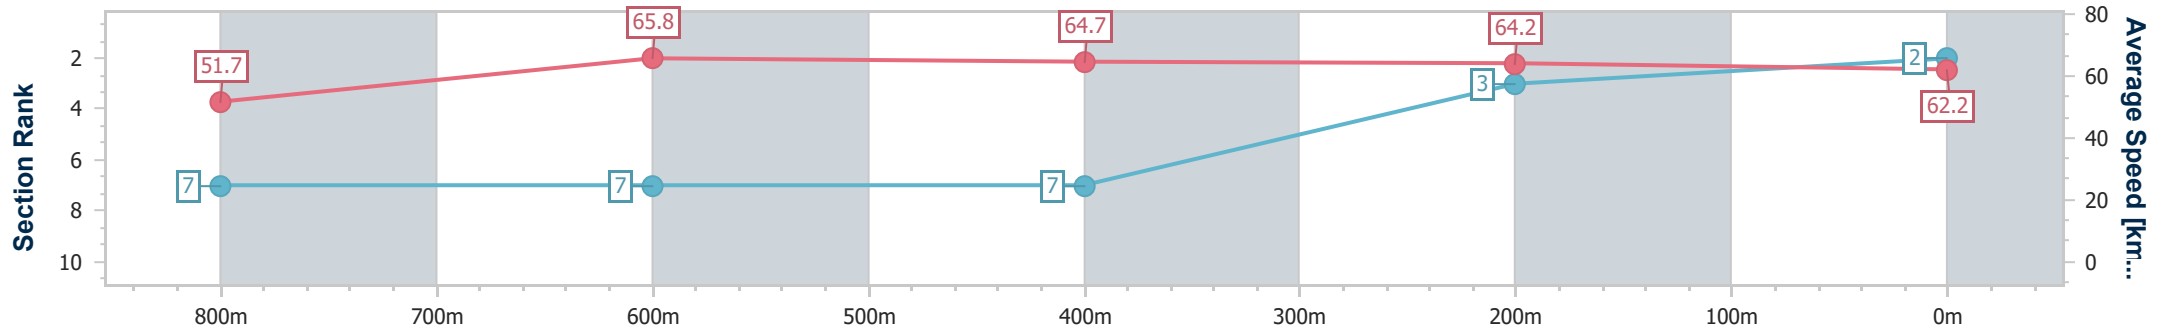

Horse/Jockey Name	Charged
Final Rank	2
Fastest Section Time (Section)	0:10.97 (800m)
Top Speed [km/h] (Section)	66.8 (800m)
Race State	Finished

Toowoomba QLD Professional
Race 1: REMEMBERING JAYSON HALPIN BENCHMARK 62
Handicap - 1000m
17 December 2022 - 17:21
Track Rating: Good 4, Weather: Fine, Rail Position: +2m Entire Course

Section	Overall	800m	600m	400m	200m
Section Times	0:59.13 [2] (0:14.01)	0:45.12 [7] (0:10.97)	0:34.15 [7] (0:11.25)	0:22.90 [7] (0:11.35)	0:11.55 [3] (0:11.55)
Average Speed [km/h]	51.7	65.8	64.7	64.2	62.2
Top Speed [km/h]	66.6	66.8	65.5	65.7	63.7
Avg. Dist. to Rail [m]	3.4	1.2	1.9	3.9	3.6
Avg. Stride Freq. [Hz]	2.3	2.4	2.4	2.4	2.3
Avg. Stride Length [m]	6.4	7.7	7.6	7.5	7.5

- [ ] Ranking at each section and finish
- -.-.- No data available at this section
- NA No data available