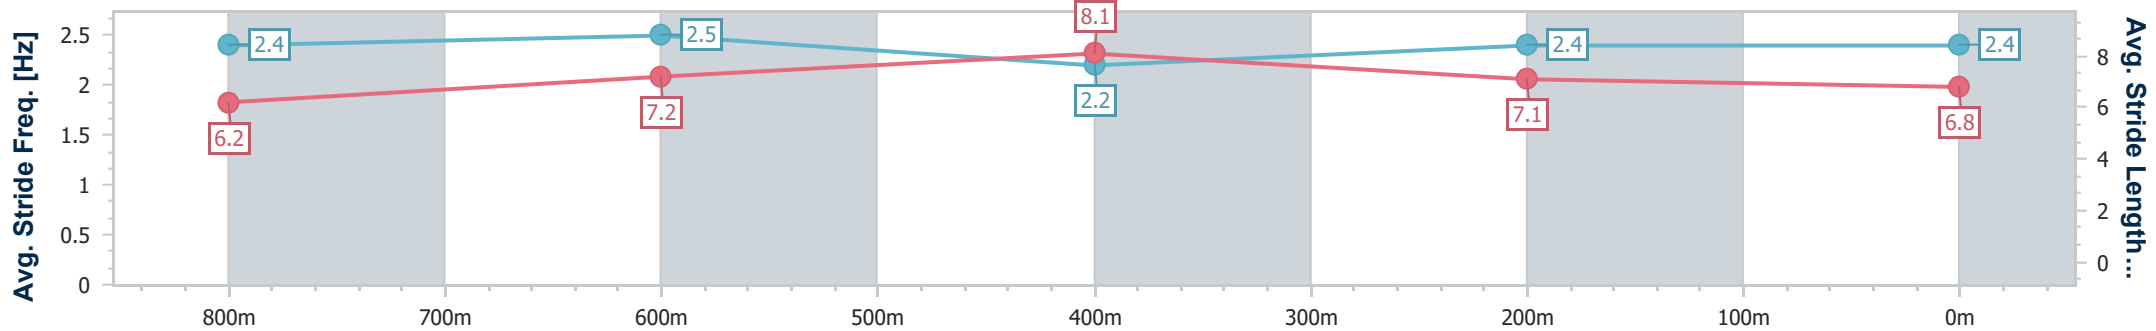

Toowoomba QLD Professional  
 Race 1: REMEMBERING JAYSON HALPIN BENCHMARK 62  
 Handicap - 1000m  
 17 December 2022 - 17:21  
 Track Rating: Good 4, Weather: Fine, Rail Position: +2m Entire Course

Section	Overall	800m	600m	400m	200m
Section Times	0:59.68 [6] (0:13.58)	0:46.10 [4] (0:10.93)	0:35.17 [3] (0:11.63)	0:23.54 [5] (0:11.68)	0:11.86 [5] (0:11.86)
Average Speed [km/h]	53.3	65.9	61.8	61.5	60.6
Top Speed [km/h]	68.1	68.2	63.9	63.9	62.2
Avg. Dist. to Rail [m]	3.4	0.5	0.2	0.7	2.2
Avg. Stride Freq. [Hz]	2.5	2.6	2.4	2.4	2.4
Avg. Stride Length [m]	6.0	7.2	7.0	7.0	7.0

- [ ] Ranking at each section and finish
- .-.- No data available at this section
- NA No data available

Horse/Jockey Name	Ta Chanson
Final Rank	7
Fastest Section Time (Section)	0:11.04 (800m)
Top Speed [km/h] (Section)	67.1 (800m)
Race State	Finished

Toowoomba QLD Professional  
 Race 1: REMEMBERING JAYSON HALPIN BENCHMARK 62  
 Handicap - 1000m  
 17 December 2022 - 17:21  
 Track Rating: Good 4, Weather: Fine, Rail Position: +2m Entire Course

Section	Overall	800m	600m	400m	200m
Section Times	1:00.05 [7] (0:13.52)	0:46.53 [3] (0:11.04)	0:35.49 [4] (0:11.53)	0:23.96 [4] (0:11.85)	0:12.11 [7] (0:12.11)
Average Speed [km/h]	53.5	65.7	63.0	61.3	59.4
Top Speed [km/h]	66.0	67.1	65.8	62.5	60.0
Avg. Dist. to Rail [m]	3.5	1.7	1.9	3.0	4.0
Avg. Stride Freq. [Hz]	2.4	2.5	2.2	2.4	2.4
Avg. Stride Length [m]	6.2	7.2	8.1	7.1	6.8