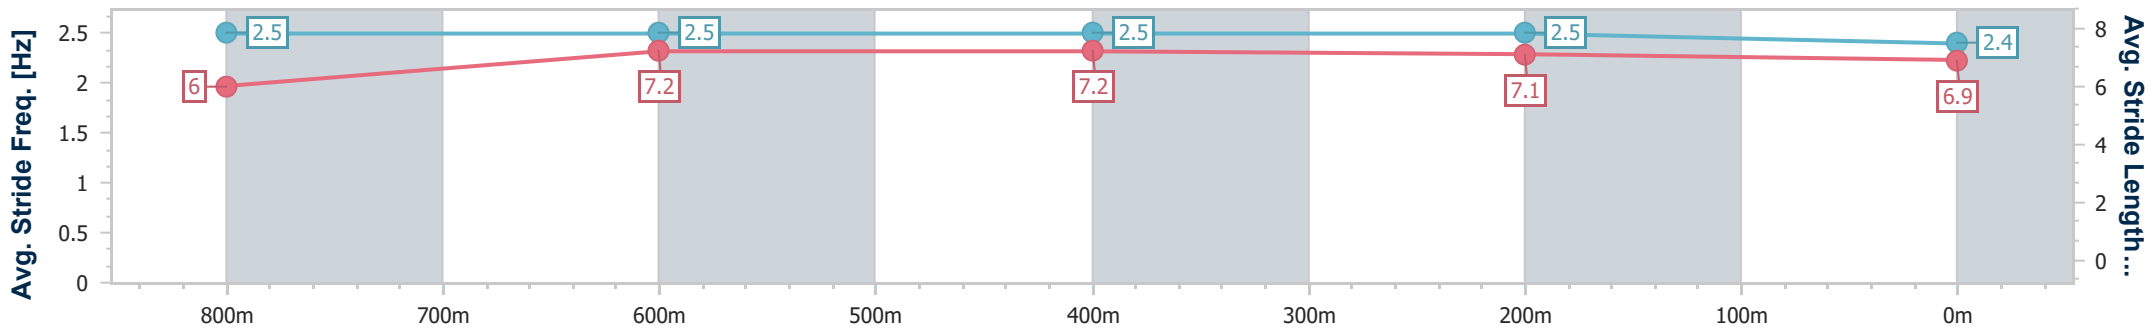

Section	Overall	800m	600m	400m	200m
Section Times	0:59.06 [1] (0:13.74)	0:45.32 [5] (0:11.09)	0:34.23 [6] (0:11.22)	0:23.01 [3] (0:11.29)	0:11.72 [2] (0:11.72)
Average Speed [km/h]	52.9	65.4	64.6	64.5	61.2
Top Speed [km/h]	65.9	65.8	65.4	65.3	64.5
Avg. Dist. to Rail [m]	5.5	1.7	1.3	2.8	1.4
Avg. Stride Freq. [Hz]	2.5	2.5	2.5	2.5	2.4
Avg. Stride Length [m]	6.0	7.2	7.2	7.1	6.9