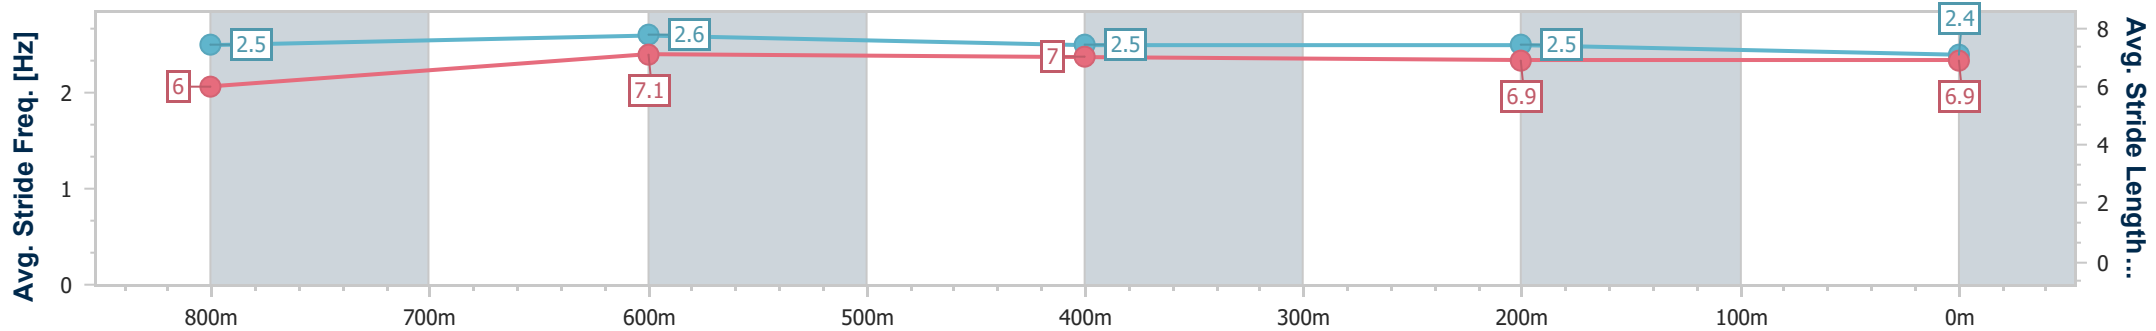

- [ ] Ranking at each section and finish
- .-.- No data available at this section
- NA No data available

Horse/Jockey Name	Rayock
Final Rank	5
Fastest Section Time (Section)	0:10.89 (800m)
Top Speed [km/h] (Section)	68.0 (Overall)
Race State	Finished

Toowoomba QLD Professional  
 Race 1: REMEMBERING JAYSON HALPIN BENCHMARK 62  
 Handicap - 1000m  
 17 December 2022 - 17:21  
 Track Rating: Good 4, Weather: Fine, Rail Position: +2m Entire Course

Section	Overall	800m	600m	400m	200m
Section Times	0:59.62 [5] (0:13.47)	0:46.15 [2] (0:10.89)	0:35.26 [2] (0:11.54)	0:23.72 [2] (0:11.70)	0:12.02 [4] (0:12.02)
Average Speed [km/h]	54.2	66.8	62.9	62.0	59.8
Top Speed [km/h]	68.0	67.6	64.5	63.1	60.8
Avg. Dist. to Rail [m]	7.2	3.1	1.6	2.2	2.4
Avg. Stride Freq. [Hz]	2.5	2.6	2.5	2.5	2.4
Avg. Stride Length [m]	6.0	7.1	7.0	6.9	6.9