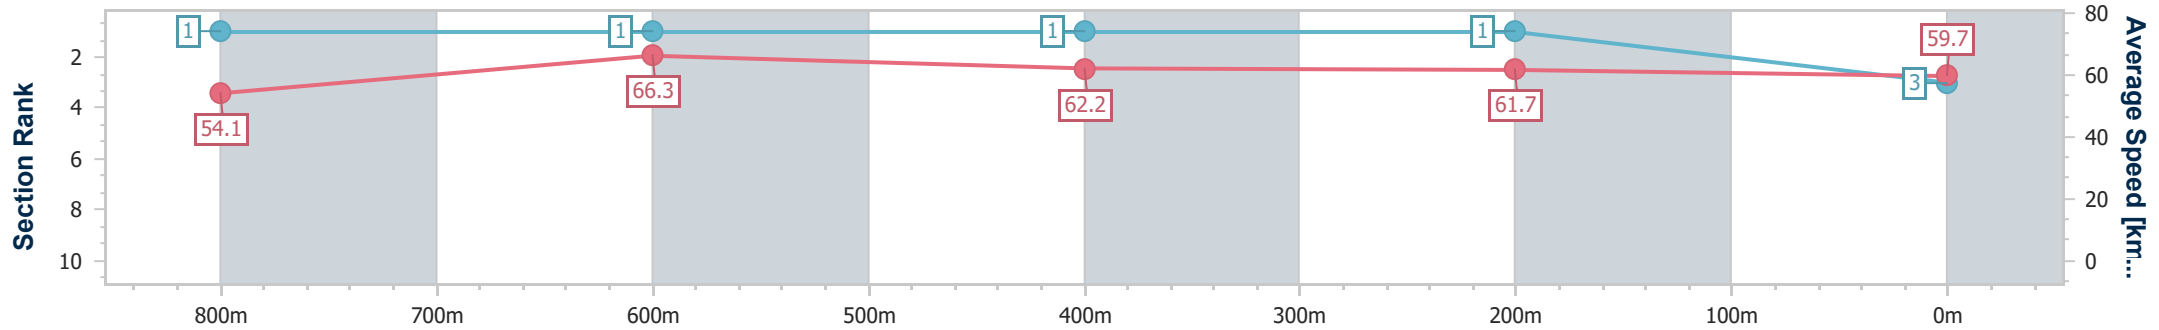

Horse/Jockey Name	Logan's Blade
Final Rank	3
Fastest Section Time (Section)	0:10.86 (800m)
Top Speed [km/h] (Section)	67.2 (800m)
Race State	Finished

Toowoomba QLD Professional
Race 1: REMEMBERING JAYSON HALPIN BENCHMARK 62
Handicap - 1000m
17 December 2022 - 17:21
Track Rating: Good 4, Weather: Fine, Rail Position: +2m Entire Course

Section	Overall	800m	600m	400m	200m
Section Times	0:59.34 [3] (0:13.35)	0:45.99 [1] (0:10.86)	0:35.13 [1] (0:11.47)	0:23.66 [1] (0:11.62)	0:12.04 [1] (0:12.04)
Average Speed [km/h]	54.1	66.3	62.2	61.7	59.7
Top Speed [km/h]	66.1	67.2	64.6	63.6	61.6
Avg. Dist. to Rail [m]	3.7	0.4	1.2	1.2	2.2
Avg. Stride Freq. [Hz]	2.4	2.7	2.6	2.6	2.5
Avg. Stride Length [m]	6.2	6.8	6.7	6.6	6.7

- [ ] Ranking at each section and finish
- -.-.- No data available at this section
- NA No data available