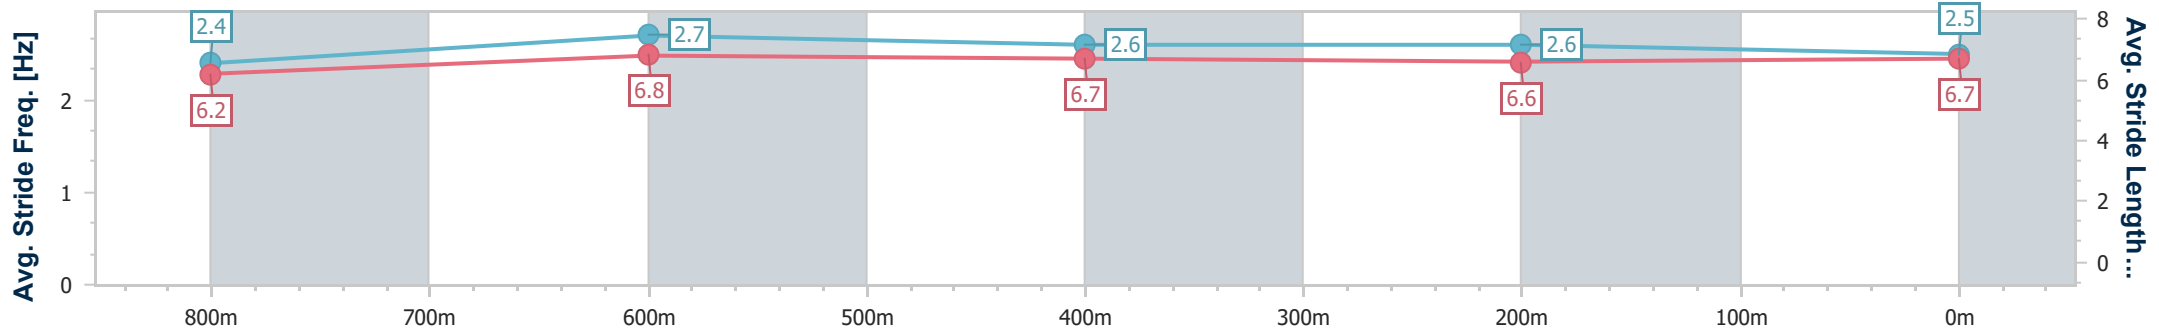

Horse/Jockey Name	Logan's Blade
Final Rank	3
Fastest Section Time (Section)	0:10.86 (800m)
Top Speed [km/h] (Section)	67.2 (800m)
Race State	Finished

Toowoomba QLD Professional
Race 1: REMEMBERING JAYSON HALPIN BENCHMARK 62
Handicap - 1000m
17 December 2022 - 17:21
Track Rating: Good 4, Weather: Fine, Rail Position: +2m Entire Course

Section	Overall	800m	600m	400m	200m
Section Times	0:59.34 [3] (0:13.35)	0:45.99 [1] (0:10.86)	0:35.13 [1] (0:11.47)	0:23.66 [1] (0:11.62)	0:12.04 [1] (0:12.04)
Average Speed [km/h]	54.1	66.3	62.2	61.7	59.7
Top Speed [km/h]	66.1	67.2	64.6	63.6	61.6
Avg. Dist. to Rail [m]	3.7	0.4	1.2	1.2	2.2
Avg. Stride Freq. [Hz]	2.4	2.7	2.6	2.6	2.5
Avg. Stride Length [m]	6.2	6.8	6.7	6.6	6.7

- [ ] Ranking at each section and finish
- -.-.- No data available at this section
- NA No data available