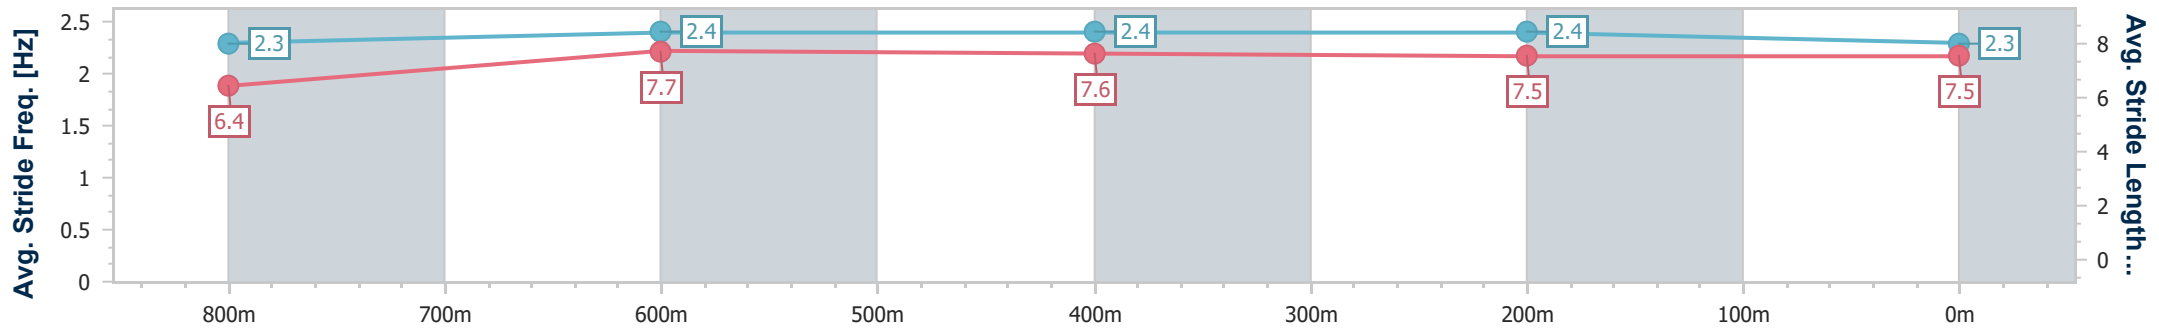

Horse/Jockey Name	Charged
Final Rank	2
Fastest Section Time (Section)	0:10.97 (800m)
Top Speed [km/h] (Section)	66.8 (800m)
Race State	Finished

Toowoomba QLD Professional
Race 1: REMEMBERING JAYSON HALPIN BENCHMARK 62
Handicap - 1000m
17 December 2022 - 17:21
Track Rating: Good 4, Weather: Fine, Rail Position: +2m Entire Course

Section	Overall	800m	600m	400m	200m
Section Times	0:59.13 [2] (0:14.01)	0:45.12 [7] (0:10.97)	0:34.15 [7] (0:11.25)	0:22.90 [7] (0:11.35)	0:11.55 [3] (0:11.55)
Average Speed [km/h]	51.7	65.8	64.7	64.2	62.2
Top Speed [km/h]	66.6	66.8	65.5	65.7	63.7
Avg. Dist. to Rail [m]	3.4	1.2	1.9	3.9	3.6
Avg. Stride Freq. [Hz]	2.3	2.4	2.4	2.4	2.3
Avg. Stride Length [m]	6.4	7.7	7.6	7.5	7.5

- [ ] Ranking at each section and finish
- -.-.- No data available at this section
- NA No data available