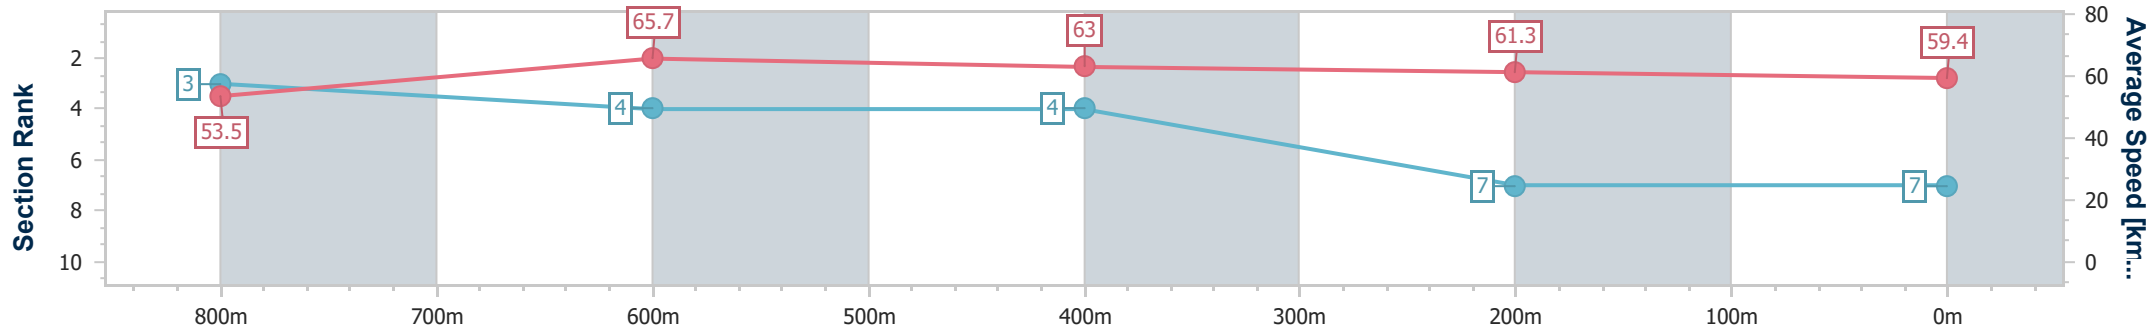

- [ ] Ranking at each section and finish
- .-.- No data available at this section
- NA No data available

Horse/Jockey Name	Ta Chanson
Final Rank	7
Fastest Section Time (Section)	0:11.04 (800m)
Top Speed [km/h] (Section)	67.1 (800m)
Race State	Finished

Toowoomba QLD Professional  
 Race 1: REMEMBERING JAYSON HALPIN BENCHMARK 62  
 Handicap - 1000m  
 17 December 2022 - 17:21  
 Track Rating: Good 4, Weather: Fine, Rail Position: +2m Entire Course

Section	Overall	800m	600m	400m	200m
Section Times	1:00.05 [7] (0:13.52)	0:46.53 [3] (0:11.04)	0:35.49 [4] (0:11.53)	0:23.96 [4] (0:11.85)	0:12.11 [7] (0:12.11)
Average Speed [km/h]	53.5	65.7	63.0	61.3	59.4
Top Speed [km/h]	66.0	67.1	65.8	62.5	60.0
Avg. Dist. to Rail [m]	3.5	1.7	1.9	3.0	4.0
Avg. Stride Freq. [Hz]	2.4	2.5	2.2	2.4	2.4
Avg. Stride Length [m]	6.2	7.2	8.1	7.1	6.8