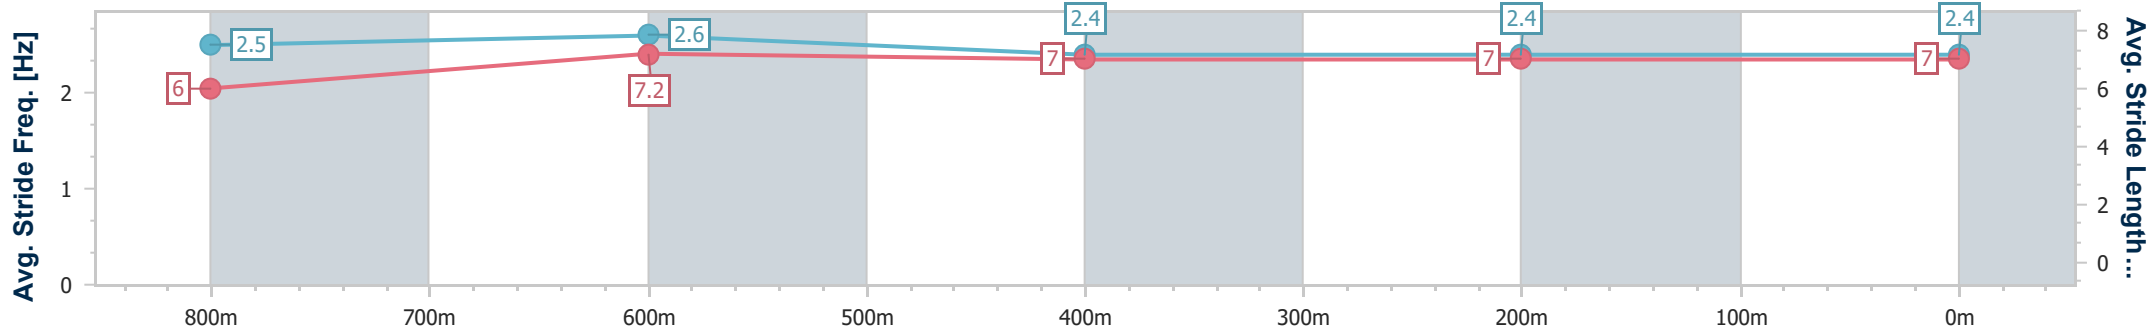

Toowoomba QLD Professional  
 Race 1: REMEMBERING JAYSON HALPIN BENCHMARK 62  
 Handicap - 1000m  
 17 December 2022 - 17:21  
 Track Rating: Good 4, Weather: Fine, Rail Position: +2m Entire Course

Section	Overall	800m	600m	400m	200m
Section Times	0:59.62 [5] (0:13.47)	0:46.15 [2] (0:10.89)	0:35.26 [2] (0:11.54)	0:23.72 [2] (0:11.70)	0:12.02 [4] (0:12.02)
Average Speed [km/h]	54.2	66.8	62.9	62.0	59.8
Top Speed [km/h]	68.0	67.6	64.5	63.1	60.8
Avg. Dist. to Rail [m]	7.2	3.1	1.6	2.2	2.4
Avg. Stride Freq. [Hz]	2.5	2.6	2.5	2.5	2.4
Avg. Stride Length [m]	6.0	7.1	7.0	6.9	6.9

- [ ] Ranking at each section and finish
- .-.- No data available at this section
- NA No data available

Horse/Jockey Name	Loveson
Final Rank	6
Fastest Section Time (Section)	0:10.93 (800m)
Top Speed [km/h] (Section)	68.2 (800m)
Race State	Finished

Toowoomba QLD Professional  
 Race 1: REMEMBERING JAYSON HALPIN BENCHMARK 62  
 Handicap - 1000m  
 17 December 2022 - 17:21  
 Track Rating: Good 4, Weather: Fine, Rail Position: +2m Entire Course

Section	Overall	800m	600m	400m	200m
Section Times	0:59.68 [6] (0:13.58)	0:46.10 [4] (0:10.93)	0:35.17 [3] (0:11.63)	0:23.54 [5] (0:11.68)	0:11.86 [5] (0:11.86)
Average Speed [km/h]	53.3	65.9	61.8	61.5	60.6
Top Speed [km/h]	68.1	68.2	63.9	63.9	62.2
Avg. Dist. to Rail [m]	3.4	0.5	0.2	0.7	2.2
Avg. Stride Freq. [Hz]	2.5	2.6	2.4	2.4	2.4
Avg. Stride Length [m]	6.0	7.2	7.0	7.0	7.0