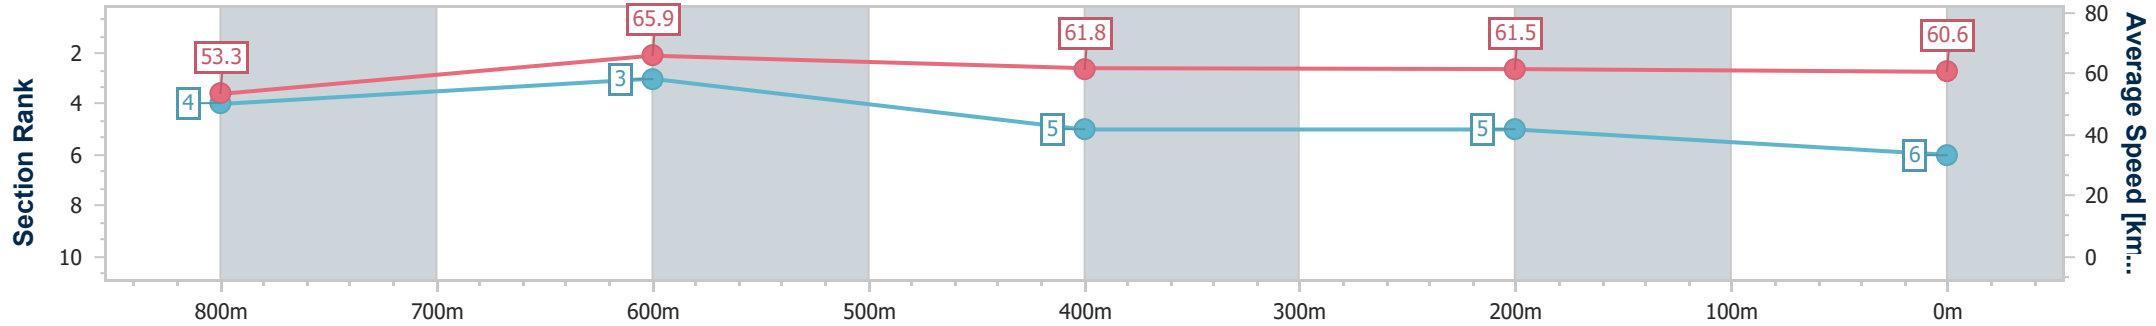

Horse/Jockey Name	Loveson
Final Rank	6
Fastest Section Time (Section)	0:10.93 (800m)
Top Speed [km/h] (Section)	68.2 (800m)
Race State	Finished

Toowoomba QLD Professional
Race 1: REMEMBERING JAYSON HALPIN BENCHMARK 62
Handicap - 1000m
17 December 2022 - 17:21
Track Rating: Good 4, Weather: Fine, Rail Position: +2m Entire Course

Section	Overall	800m	600m	400m	200m
Section Times	0:59.68 [6] (0:13.58)	0:46.10 [4] (0:10.93)	0:35.17 [3] (0:11.63)	0:23.54 [5] (0:11.68)	0:11.86 [5] (0:11.86)
Average Speed [km/h]	53.3	65.9	61.8	61.5	60.6
Top Speed [km/h]	68.1	68.2	63.9	63.9	62.2
Avg. Dist. to Rail [m]	3.4	0.5	0.2	0.7	2.2
Avg. Stride Freq. [Hz]	2.5	2.6	2.4	2.4	2.4
Avg. Stride Length [m]	6.0	7.2	7.0	7.0	7.0

- [ ] Ranking at each section and finish
- -.-.- No data available at this section
- NA No data available