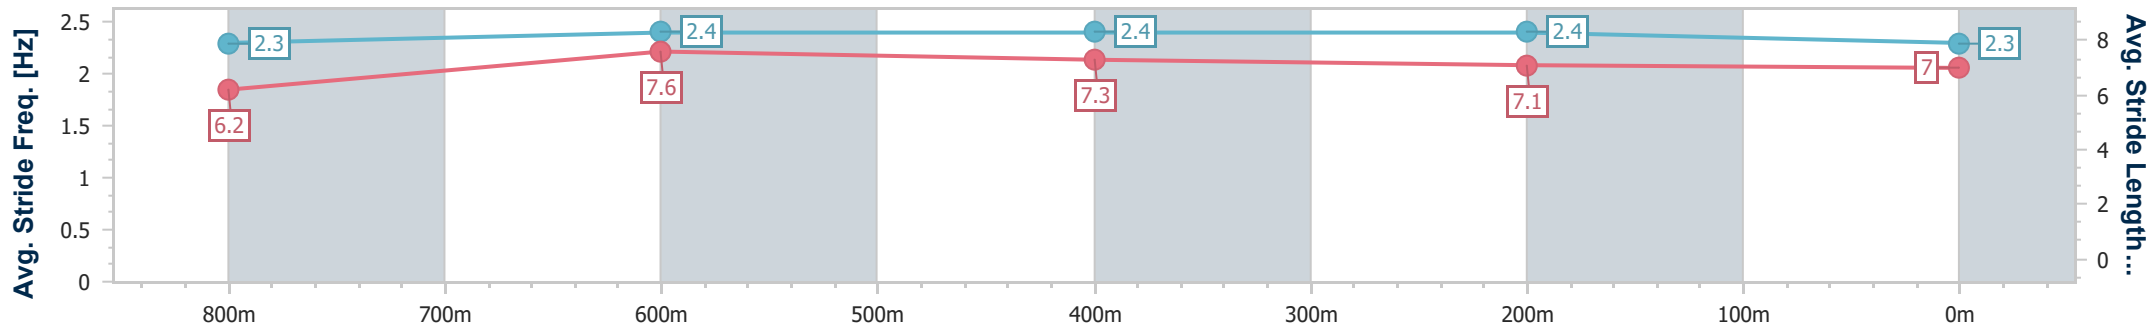

Toowoomba QLD Professional  
 Race 1: REMEMBERING JAYSON HALPIN BENCHMARK 62  
 Handicap - 1000m  
 17 December 2022 - 17:21  
 Track Rating: Good 4, Weather: Fine, Rail Position: +2m Entire Course

Section	Overall	800m	600m	400m	200m
Section Times	1:00.05 [7] (0:13.52)	0:46.53 [3] (0:11.04)	0:35.49 [4] (0:11.53)	0:23.96 [4] (0:11.85)	0:12.11 [7] (0:12.11)
Average Speed [km/h]	53.5	65.7	63.0	61.3	59.4
Top Speed [km/h]	66.0	67.1	65.8	62.5	60.0
Avg. Dist. to Rail [m]	3.5	1.7	1.9	3.0	4.0
Avg. Stride Freq. [Hz]	2.4	2.5	2.2	2.4	2.4
Avg. Stride Length [m]	6.2	7.2	8.1	7.1	6.8

- [ ] Ranking at each section and finish
- .-.- No data available at this section
- NA No data available

Horse/Jockey Name	Ourlink
Final Rank	8
Fastest Section Time (Section)	0:11.13 (800m)
Top Speed [km/h] (Section)	66.6 (800m)
Race State	Finished

Toowoomba QLD Professional  
 Race 1: REMEMBERING JAYSON HALPIN BENCHMARK 62  
 Handicap - 1000m  
 17 December 2022 - 17:21  
 Track Rating: Good 4, Weather: Fine, Rail Position: +2m Entire Course

Section	Overall	800m	600m	400m	200m
Section Times	1:01.03 [8] (0:14.24)	0:46.79 [8] (0:11.13)	0:35.66 [8] (0:11.59)	0:24.07 [8] (0:11.89)	0:12.18 [8] (0:12.18)
Average Speed [km/h]	51.1	64.7	62.6	60.6	59.0
Top Speed [km/h]	64.6	66.6	65.1	62.4	59.8
Avg. Dist. to Rail [m]	5.5	0.9	1.2	1.1	2.6
Avg. Stride Freq. [Hz]	2.3	2.4	2.4	2.4	2.3
Avg. Stride Length [m]	6.2	7.6	7.3	7.1	7.0

- [ ] Ranking at each section and finish
- .-.- No data available at this section
- NA No data available