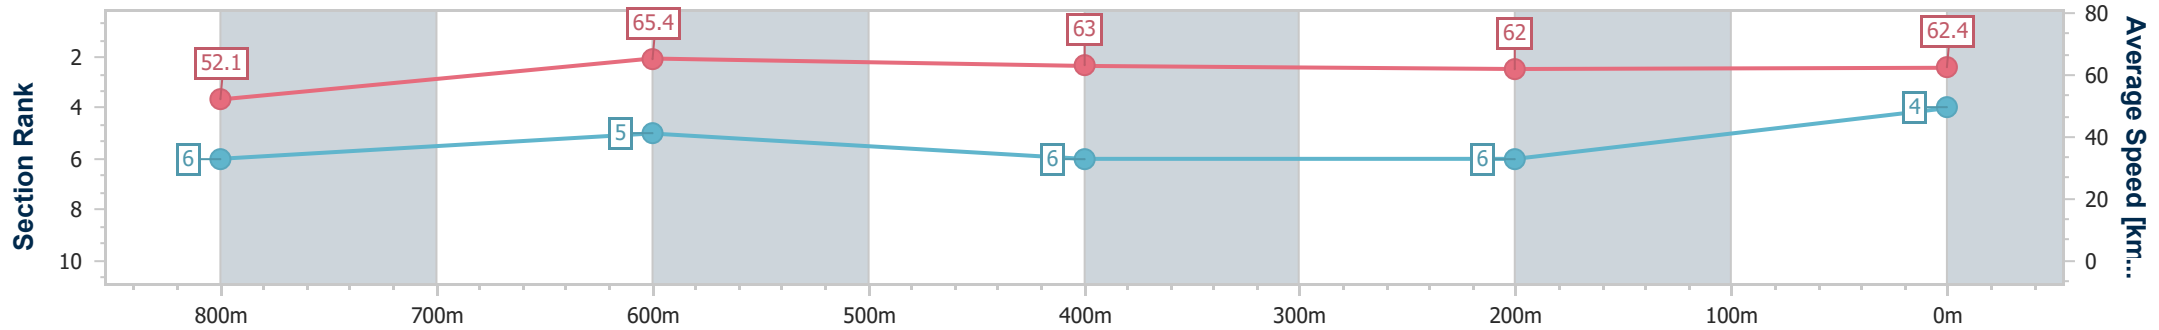

Horse/Jockey Name	Hubbub
Final Rank	4
Fastest Section Time (Section)	0:10.95 (800m)
Top Speed [km/h] (Section)	66.5 (800m)
Race State	Finished

Toowoomba QLD Professional
Race 1: REMEMBERING JAYSON HALPIN BENCHMARK 62
Handicap - 1000m
17 December 2022 - 17:21
Track Rating: Good 4, Weather: Fine, Rail Position: +2m Entire Course

Section	Overall	800m	600m	400m	200m
Section Times	0:59.40 [4] (0:13.80)	0:45.60 [6] (0:10.95)	0:34.65 [5] (0:11.43)	0:23.22 [6] (0:11.67)	0:11.55 [6] (0:11.55)
Average Speed [km/h]	52.1	65.4	63.0	62.0	62.4
Top Speed [km/h]	65.2	66.5	66.4	63.0	63.7
Avg. Dist. to Rail [m]	2.5	1.2	0.4	2.2	5.3
Avg. Stride Freq. [Hz]	2.4	2.5	2.4	2.5	2.5
Avg. Stride Length [m]	6.0	7.3	7.3	7.0	7.0

- [ ] Ranking at each section and finish
- -.-.- No data available at this section
- NA No data available