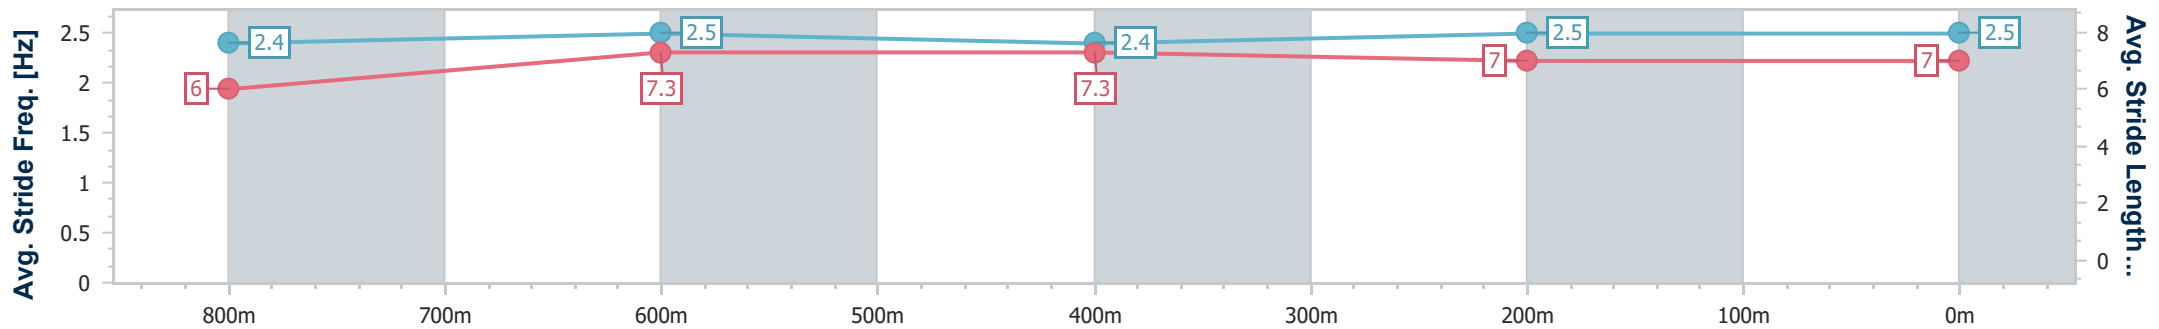

Horse/Jockey Name	Hubbub
Final Rank	4
Fastest Section Time (Section)	0:10.95 (800m)
Top Speed [km/h] (Section)	66.5 (800m)
Race State	Finished

Toowoomba QLD Professional
Race 1: REMEMBERING JAYSON HALPIN BENCHMARK 62
Handicap - 1000m
17 December 2022 - 17:21
Track Rating: Good 4, Weather: Fine, Rail Position: +2m Entire Course

Section	Overall	800m	600m	400m	200m
Section Times	0:59.40 [4] (0:13.80)	0:45.60 [6] (0:10.95)	0:34.65 [5] (0:11.43)	0:23.22 [6] (0:11.67)	0:11.55 [6] (0:11.55)
Average Speed [km/h]	52.1	65.4	63.0	62.0	62.4
Top Speed [km/h]	65.2	66.5	66.4	63.0	63.7
Avg. Dist. to Rail [m]	2.5	1.2	0.4	2.2	5.3
Avg. Stride Freq. [Hz]	2.4	2.5	2.4	2.5	2.5
Avg. Stride Length [m]	6.0	7.3	7.3	7.0	7.0

- [ ] Ranking at each section and finish
- -.-.- No data available at this section
- NA No data available