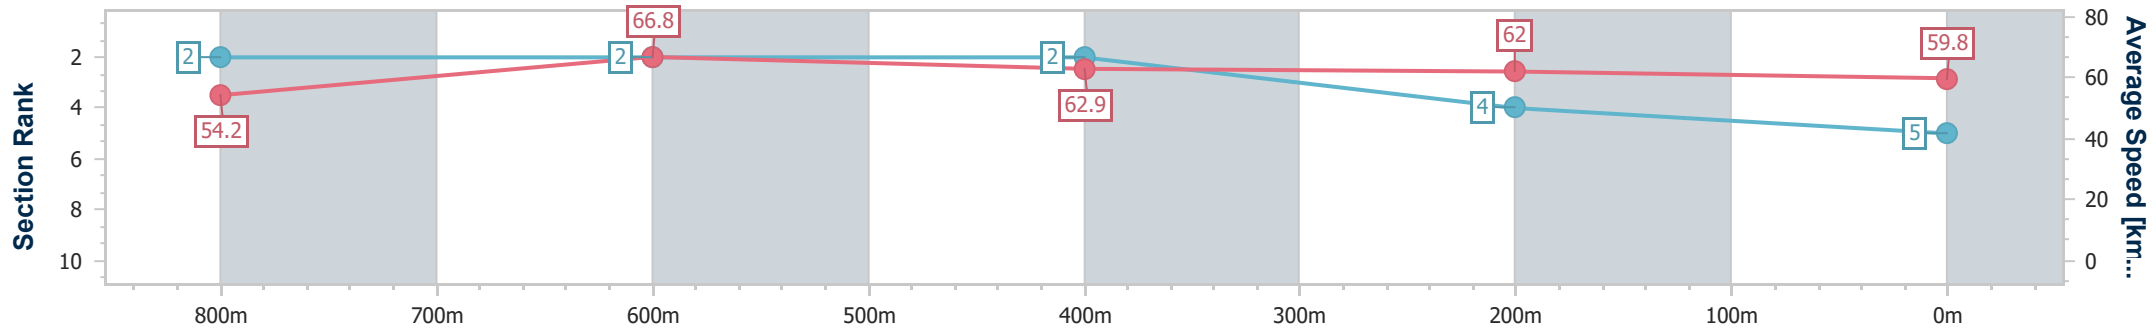

Horse/Jockey Name	Rayock
Final Rank	5
Fastest Section Time (Section)	0:10.89 (800m)
Top Speed [km/h] (Section)	68.0 (Overall)
Race State	Finished

Toowoomba QLD Professional
Race 1: REMEMBERING JAYSON HALPIN BENCHMARK 62
Handicap - 1000m
17 December 2022 - 17:21
Track Rating: Good 4, Weather: Fine, Rail Position: +2m Entire Course

Section	Overall	800m	600m	400m	200m
Section Times	0:59.62 [5] (0:13.47)	0:46.15 [2] (0:10.89)	0:35.26 [2] (0:11.54)	0:23.72 [2] (0:11.70)	0:12.02 [4] (0:12.02)
Average Speed [km/h]	54.2	66.8	62.9	62.0	59.8
Top Speed [km/h]	68.0	67.6	64.5	63.1	60.8
Avg. Dist. to Rail [m]	7.2	3.1	1.6	2.2	2.4
Avg. Stride Freq. [Hz]	2.5	2.6	2.5	2.5	2.4
Avg. Stride Length [m]	6.0	7.1	7.0	6.9	6.9

- [ ] Ranking at each section and finish
- -.-.- No data available at this section
- NA No data available