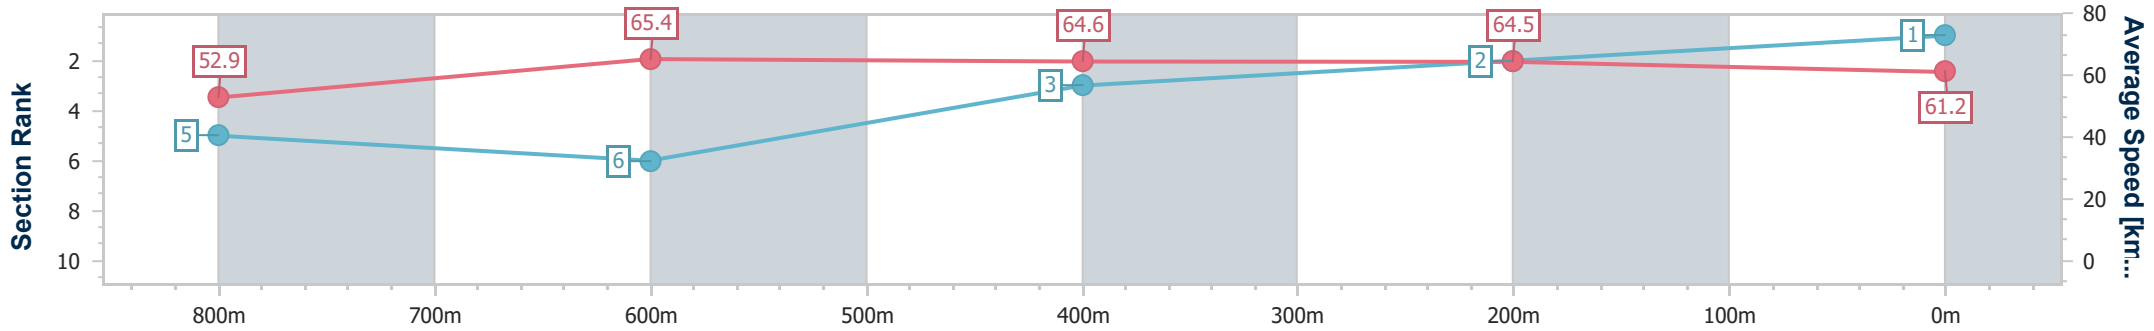

Section	Overall	800m	600m	400m	200m
Section Times	0:59.06 [1] (0:13.74)	0:45.32 [5] (0:11.09)	0:34.23 [6] (0:11.22)	0:23.01 [3] (0:11.29)	0:11.72 [2] (0:11.72)
Average Speed [km/h]	52.9	65.4	64.6	64.5	61.2
Top Speed [km/h]	65.9	65.8	65.4	65.3	64.5
Avg. Dist. to Rail [m]	5.5	1.7	1.3	2.8	1.4
Avg. Stride Freq. [Hz]	2.5	2.5	2.5	2.5	2.4
Avg. Stride Length [m]	6.0	7.2	7.2	7.1	6.9