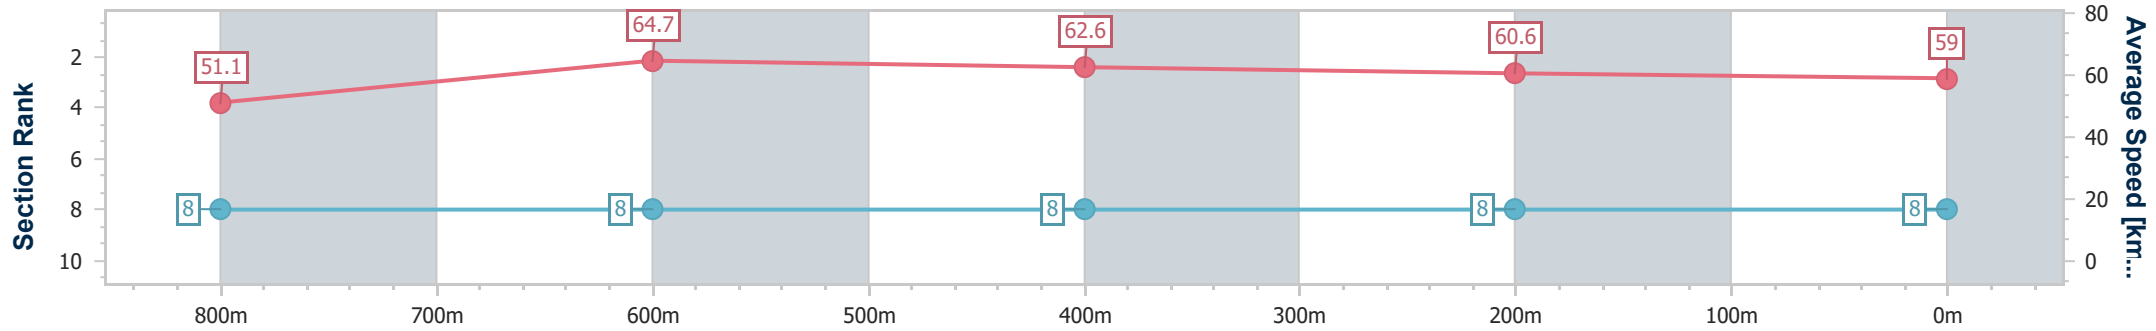

- [ ] Ranking at each section and finish
- .-.- No data available at this section
- NA No data available

Horse/Jockey Name	Ourlink
Final Rank	8
Fastest Section Time (Section)	0:11.13 (800m)
Top Speed [km/h] (Section)	66.6 (800m)
Race State	Finished

Toowoomba QLD Professional  
 Race 1: REMEMBERING JAYSON HALPIN BENCHMARK 62  
 Handicap - 1000m  
 17 December 2022 - 17:21  
 Track Rating: Good 4, Weather: Fine, Rail Position: +2m Entire Course

Section	Overall	800m	600m	400m	200m
Section Times	1:01.03 [8] (0:14.24)	0:46.79 [8] (0:11.13)	0:35.66 [8] (0:11.59)	0:24.07 [8] (0:11.89)	0:12.18 [8] (0:12.18)
Average Speed [km/h]	51.1	64.7	62.6	60.6	59.0
Top Speed [km/h]	64.6	66.6	65.1	62.4	59.8
Avg. Dist. to Rail [m]	5.5	0.9	1.2	1.1	2.6
Avg. Stride Freq. [Hz]	2.3	2.4	2.4	2.4	2.3
Avg. Stride Length [m]	6.2	7.6	7.3	7.1	7.0

- [ ] Ranking at each section and finish
- .-.- No data available at this section
- NA No data available