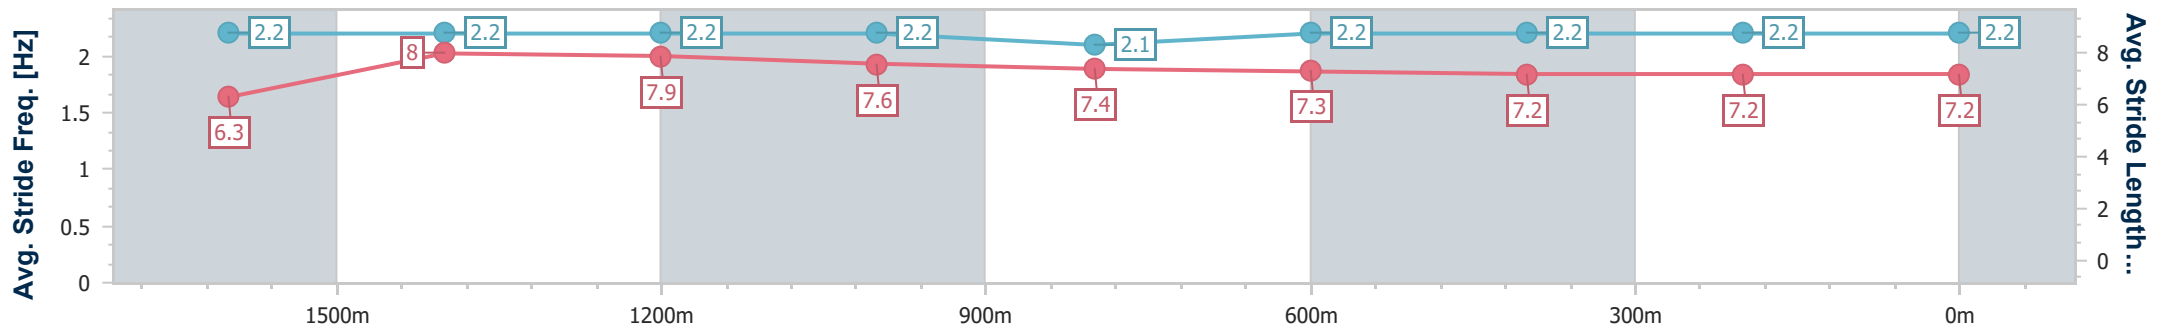

- [] Ranking at each section and finish
- .-.- No data available at this section
- NA No data available

Horse/Jockey Name	Subtly Spring
Final Rank	5
Fastest Section Time (Section)	0:11.43 (1600m)
Top Speed [km/h] (Section)	64.1 (1600m)
Race State	Finished

Toowoomba QLD Professional
 Race 3: MERRY CHRISTMAS FROM CARPET ONE
 TOOWOOMBA Class 4 Handicap - 1850m

17 December 2022 - 18:35

Track Rating: Good 3, Weather: Fine , Rail Position: +2m Entire Course

Section	Overall	1600m	1400m	1200m	1000m	800m	600m	400m	200m
Section Times	1:56.20 [5] (0:17.93)	1:38.27 [5] (0:11.43)	1:26.84 [6] (0:11.61)	1:15.23 [6] (0:12.07)	1:03.16 [6] (0:12.70)	0:50.46 [5] (0:12.42)	0:38.04 [4] (0:12.53)	0:25.51 [6] (0:12.78)	0:12.73 [6] (0:12.73)
Average Speed [km/h]	50.3	62.8	61.0	59.6	56.5	57.9	57.7	56.3	56.4
Top Speed [km/h]	63.3	64.1	63.0	61.0	58.7	58.7	58.8	57.4	57.4
Avg. Dist. to Rail [m]	1.9	1.7	2.7	0.5	0.9	0.4	0.6	0.5	1.7
Avg. Stride Freq. [Hz]	2.2	2.2	2.2	2.2	2.1	2.2	2.2	2.2	2.2
Avg. Stride Length [m]	6.3	8.0	7.9	7.6	7.4	7.3	7.2	7.2	7.2