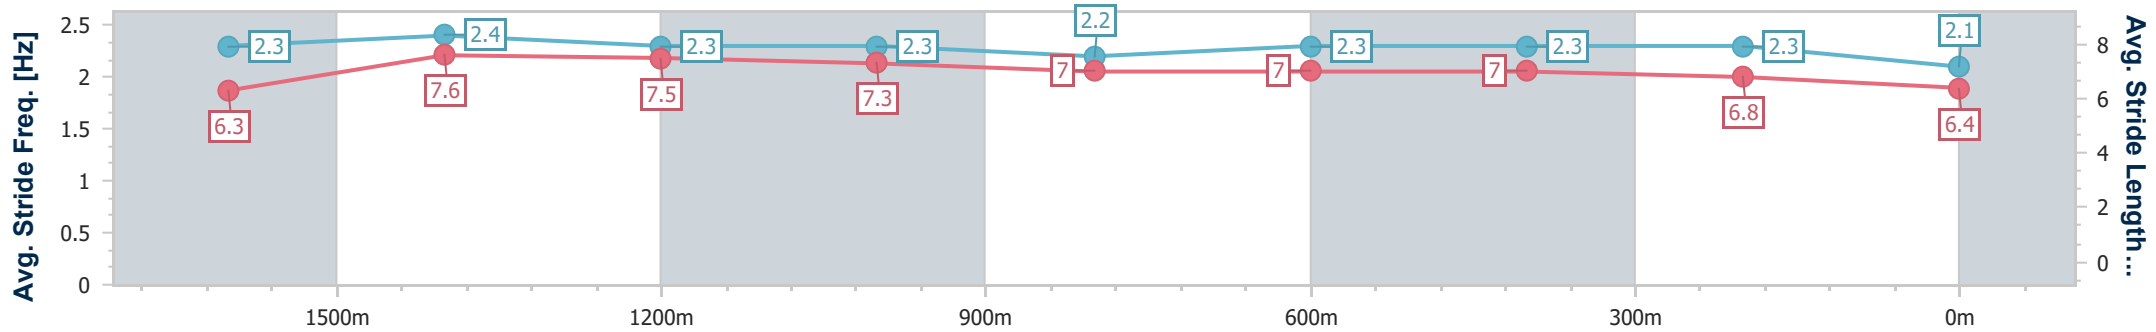

Toowoomba QLD Professional
 Race 3: MERRY CHRISTMAS FROM CARPET ONE
 TOOWOOMBA Class 4 Handicap - 1850m

17 December 2022 - 18:35

Track Rating: Good 3, Weather: Fine , Rail Position: +2m Entire Course

Section	Overall	1600m	1400m	1200m	1000m	800m	600m	400m	200m
Section Times	1:56.52 [7] (0:18.02)	1:38.50 [6] (0:10.95)	1:27.55 [4] (0:11.66)	1:15.89 [5] (0:12.24)	1:03.65 [5] (0:12.84)	0:50.81 [4] (0:12.45)	0:38.36 [5] (0:12.44)	0:25.92 [4] (0:12.72)	0:13.20 [4] (0:13.20)
Average Speed [km/h]	49.7	65.3	61.6	58.9	56.6	58.7	59.2	57.1	54.5
Top Speed [km/h]	65.2	66.3	65.1	60.7	57.7	61.0	61.0	58.9	56.0
Avg. Dist. to Rail [m]	2.7	2.3	1.0	2.6	2.5	4.3	4.1	2.3	1.9
Avg. Stride Freq. [Hz]	2.3	2.3	2.3	2.3	2.2	2.3	2.3	2.3	2.2
Avg. Stride Length [m]	6.1	7.8	7.6	7.3	7.0	7.1	7.0	6.9	6.8

- [] Ranking at each section and finish
- .-.- No data available at this section
- NA No data available

Horse/Jockey Name	Ego Dancer
Final Rank	8
Fastest Section Time (Section)	0:11.01 (1600m)
Top Speed [km/h] (Section)	66.0 (1600m)
Race State	Finished

Toowoomba QLD Professional
Race 3: MERRY CHRISTMAS FROM CARPET ONE
TOOWOOMBA Class 4 Handicap - 1850m

17 December 2022 - 18:35

Track Rating: Good 3, Weather: Fine , Rail Position: +2m Entire Course

Section	Overall	1600m	1400m	1200m	1000m	800m	600m	400m	200m
Section Times	1:59.27 [8] (0:17.74)	1:41.53 [2] (0:11.01)	1:30.52 [1] (0:11.57)	1:18.95 [2] (0:12.12)	1:06.83 [2] (0:13.05)	0:53.78 [3] (0:12.65)	0:41.13 [6] (0:12.83)	0:28.30 [8] (0:13.23)	0:15.07 [8] (0:15.07)
Average Speed [km/h]	51.1	65.0	62.1	59.4	55.5	57.3	56.9	55.0	47.6
Top Speed [km/h]	65.8	66.0	63.8	61.1	56.5	59.9	58.3	56.9	53.1
Avg. Dist. to Rail [m]	3.9	1.7	0.9	2.0	1.7	2.0	2.8	3.4	3.4
Avg. Stride Freq. [Hz]	2.3	2.4	2.3	2.3	2.2	2.3	2.3	2.3	2.1
Avg. Stride Length [m]	6.3	7.6	7.5	7.3	7.0	7.0	7.0	6.8	6.4

- [] Ranking at each section and finish
- .-.- No data available at this section
- NA No data available