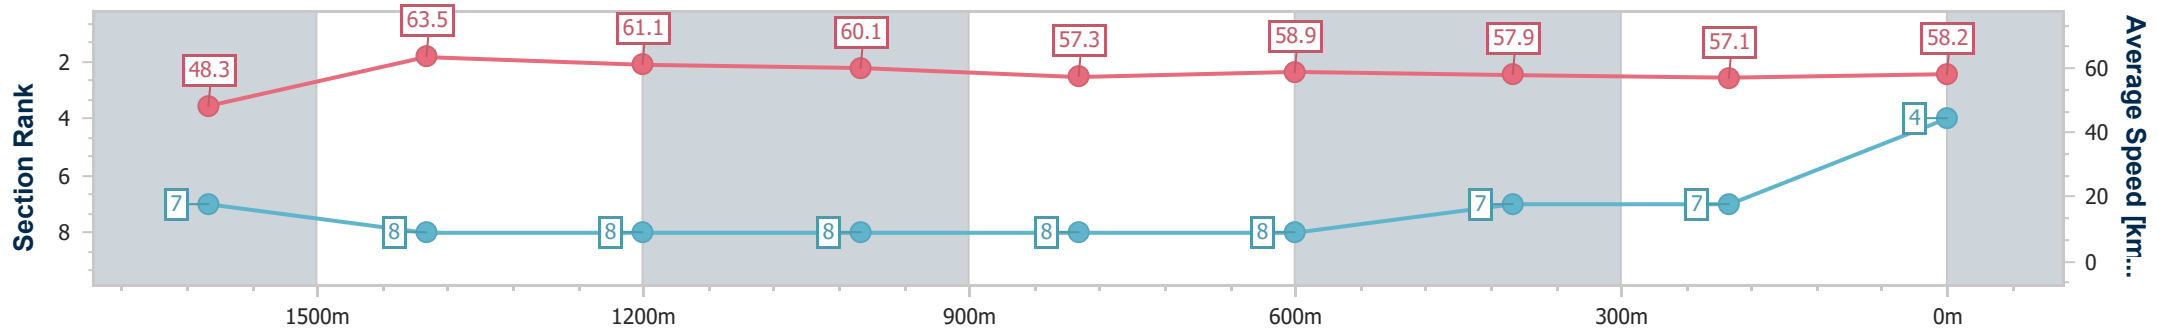

- [] Ranking at each section and finish
- .-.- No data available at this section
- NA No data available

Horse/Jockey Name	Winston Blue
Final Rank	4
Fastest Section Time (Section)	0:11.26 (1600m)
Top Speed [km/h] (Section)	64.5 (1600m)
Race State	Finished

Toowoomba QLD Professional
 Race 3: MERRY CHRISTMAS FROM CARPET ONE
 TOOWOOMBA Class 4 Handicap - 1850m

17 December 2022 - 18:35

Track Rating: Good 3, Weather: Fine , Rail Position: +2m Entire Course

Section	Overall	1600m	1400m	1200m	1000m	800m	600m	400m	200m
Section Times	1:55.93 [4] (0:18.60)	1:37.33 [7] (0:11.26)	1:26.07 [8] (0:11.69)	1:14.38 [8] (0:11.99)	1:02.39 [8] (0:12.59)	0:49.80 [8] (0:12.26)	0:37.54 [8] (0:12.51)	0:25.03 [7] (0:12.70)	0:12.33 [7] (0:12.33)
Average Speed [km/h]	48.3	63.5	61.1	60.1	57.3	58.9	57.9	57.1	58.2
Top Speed [km/h]	62.1	64.5	64.4	60.7	59.7	59.6	59.2	58.2	59.3
Avg. Dist. to Rail [m]	2.6	1.7	1.5	0.9	0.2	1.7	1.3	2.5	4.2
Avg. Stride Freq. [Hz]	2.1	2.3	2.3	2.3	2.2	2.2	2.2	2.2	2.2
Avg. Stride Length [m]	6.4	7.8	7.6	7.4	7.2	7.3	7.2	7.2	7.2