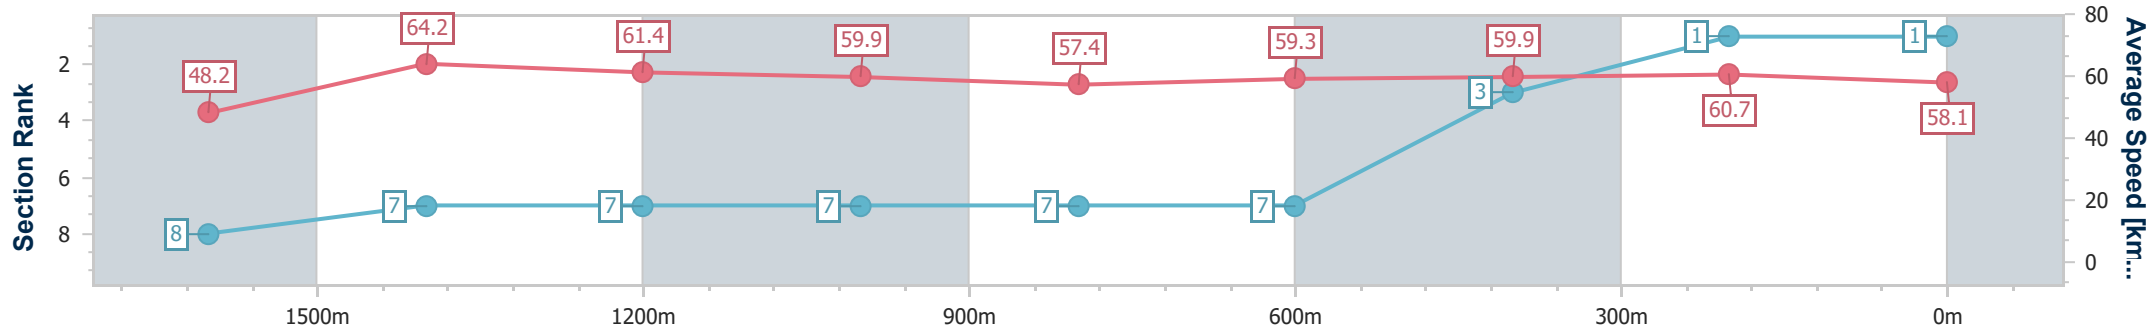

Horse/Jockey Name	Latin Lyric
Final Rank	1
Fastest Section Time (Section)	0:11.17 (1600m)
Top Speed [km/h] (Section)	65.9 (1600m)
Race State	Finished

Toowoomba QLD Professional
Race 3: MERRY CHRISTMAS FROM CARPET ONE
TOOWOOMBA Class 4 Handicap - 1850m

17 December 2022 - 18:35

Track Rating: Good 3, Weather: Fine , Rail Position: +2m Entire Course

Section	Overall	1600m	1400m	1200m	1000m	800m	600m	400m	200m			
Section Times	1:54.99 [1] (0:18.62)	1:36.37 [8] (0:11.17)	1:25.20 [7] (0:11.67)	1:13.53 [7] (0:12.03)	1:01.50 [7] (0:12.58)	0:48.92 [7] (0:12.22)	0:36.70 [7] (0:12.29)	0:24.41 [3] (0:12.04)	0:12.37 [1] (0:12.37)			
Average Speed [km/h]	48.2	64.2	61.4	59.9	57.4	59.3	59.9	60.7	58.1			
Top Speed [km/h]	63.0	65.9	63.8	61.1	59.6	60.8	61.3	62.6	59.8			
Avg. Dist. to Rail [m]	3.6	0.9	0.8	1.1	0.9	2.5	4.1	4.2	2.7			
Avg. Stride Freq. [Hz]	2.2	2.4	2.3	2.3	2.3	2.3	2.4	2.4	2.3			
Avg. Stride Length [m]	6.1	7.6	7.4	7.2	7.0	7.2	7.0	7.0	6.9			

- [ ] Ranking at each section and finish
- -.-.- No data available at this section
- NA No data available