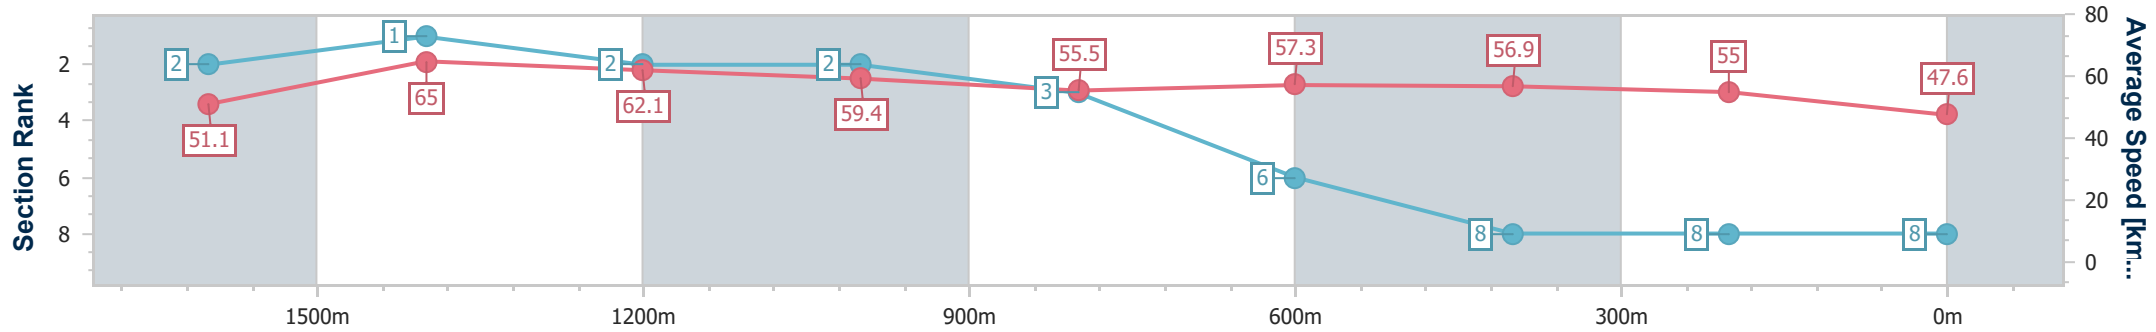

Toowoomba QLD Professional
 Race 3: MERRY CHRISTMAS FROM CARPET ONE
 TOOWOOMBA Class 4 Handicap - 1850m

17 December 2022 - 18:35

Track Rating: Good 3, Weather: Fine , Rail Position: +2m Entire Course

Section	Overall	1600m	1400m	1200m	1000m	800m	600m	400m	200m
Section Times	1:56.52 [7] (0:18.02)	1:38.50 [6] (0:10.95)	1:27.55 [4] (0:11.66)	1:15.89 [5] (0:12.24)	1:03.65 [5] (0:12.84)	0:50.81 [4] (0:12.45)	0:38.36 [5] (0:12.44)	0:25.92 [4] (0:12.72)	0:13.20 [4] (0:13.20)
Average Speed [km/h]	49.7	65.3	61.6	58.9	56.6	58.7	59.2	57.1	54.5
Top Speed [km/h]	65.2	66.3	65.1	60.7	57.7	61.0	61.0	58.9	56.0
Avg. Dist. to Rail [m]	2.7	2.3	1.0	2.6	2.5	4.3	4.1	2.3	1.9
Avg. Stride Freq. [Hz]	2.3	2.3	2.3	2.3	2.2	2.3	2.3	2.3	2.2
Avg. Stride Length [m]	6.1	7.8	7.6	7.3	7.0	7.1	7.0	6.9	6.8

- [] Ranking at each section and finish
- .-.- No data available at this section
- NA No data available

Horse/Jockey Name	Ego Dancer
Final Rank	8
Fastest Section Time (Section)	0:11.01 (1600m)
Top Speed [km/h] (Section)	66.0 (1600m)
Race State	Finished

Toowoomba QLD Professional
Race 3: MERRY CHRISTMAS FROM CARPET ONE
TOOWOOMBA Class 4 Handicap - 1850m

17 December 2022 - 18:35

Track Rating: Good 3, Weather: Fine , Rail Position: +2m Entire Course

Section	Overall	1600m	1400m	1200m	1000m	800m	600m	400m	200m
Section Times	1:59.27 [8] (0:17.74)	1:41.53 [2] (0:11.01)	1:30.52 [1] (0:11.57)	1:18.95 [2] (0:12.12)	1:06.83 [2] (0:13.05)	0:53.78 [3] (0:12.65)	0:41.13 [6] (0:12.83)	0:28.30 [8] (0:13.23)	0:15.07 [8] (0:15.07)
Average Speed [km/h]	51.1	65.0	62.1	59.4	55.5	57.3	56.9	55.0	47.6
Top Speed [km/h]	65.8	66.0	63.8	61.1	56.5	59.9	58.3	56.9	53.1
Avg. Dist. to Rail [m]	3.9	1.7	0.9	2.0	1.7	2.0	2.8	3.4	3.4
Avg. Stride Freq. [Hz]	2.3	2.4	2.3	2.3	2.2	2.3	2.3	2.3	2.1
Avg. Stride Length [m]	6.3	7.6	7.5	7.3	7.0	7.0	7.0	6.8	6.4

- [] Ranking at each section and finish
- .-.- No data available at this section
- NA No data available