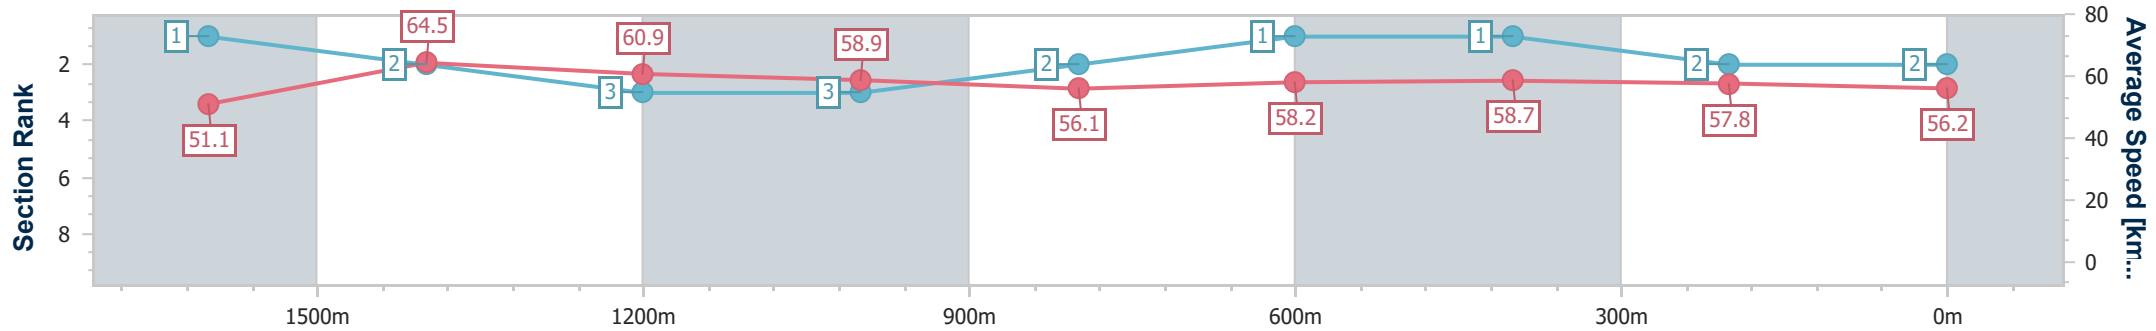

Horse/Jockey Name	Tea Leaves
Final Rank	2
Fastest Section Time (Section)	0:11.12 (1600m)
Top Speed [km/h] (Section)	65.6 (1600m)
Race State	Finished

Toowoomba QLD Professional
Race 3: MERRY CHRISTMAS FROM CARPET ONE
TOOWOOMBA Class 4 Handicap - 1850m

17 December 2022 - 18:35

Track Rating: Good 3, Weather: Fine , Rail Position: +2m Entire Course

Section	Overall	1600m	1400m	1200m	1000m	800m	600m	400m	200m
Section Times	1:55.43 [2] (0:17.66)	1:37.77 [1] (0:11.12)	1:26.65 [2] (0:11.65)	1:15.00 [3] (0:12.22)	1:02.78 [3] (0:12.77)	0:50.01 [2] (0:12.35)	0:37.66 [1] (0:12.40)	0:25.26 [1] (0:12.48)	0:12.78 [2] (0:12.78)
Average Speed [km/h]	51.1	64.5	60.9	58.9	56.1	58.2	58.7	57.8	56.2
Top Speed [km/h]	65.0	65.6	63.6	60.6	57.8	60.1	60.2	58.9	57.4
Avg. Dist. to Rail [m]	2.8	1.8	2.2	1.4	1.7	1.0	2.3	0.8	2.1
Avg. Stride Freq. [Hz]	2.2	2.2	2.2	2.2	2.1	2.2	2.2	2.2	2.2
Avg. Stride Length [m]	6.4	8.0	7.7	7.6	7.3	7.4	7.3	7.2	7.2

- [ ] Ranking at each section and finish
- -.-.- No data available at this section
- NA No data available