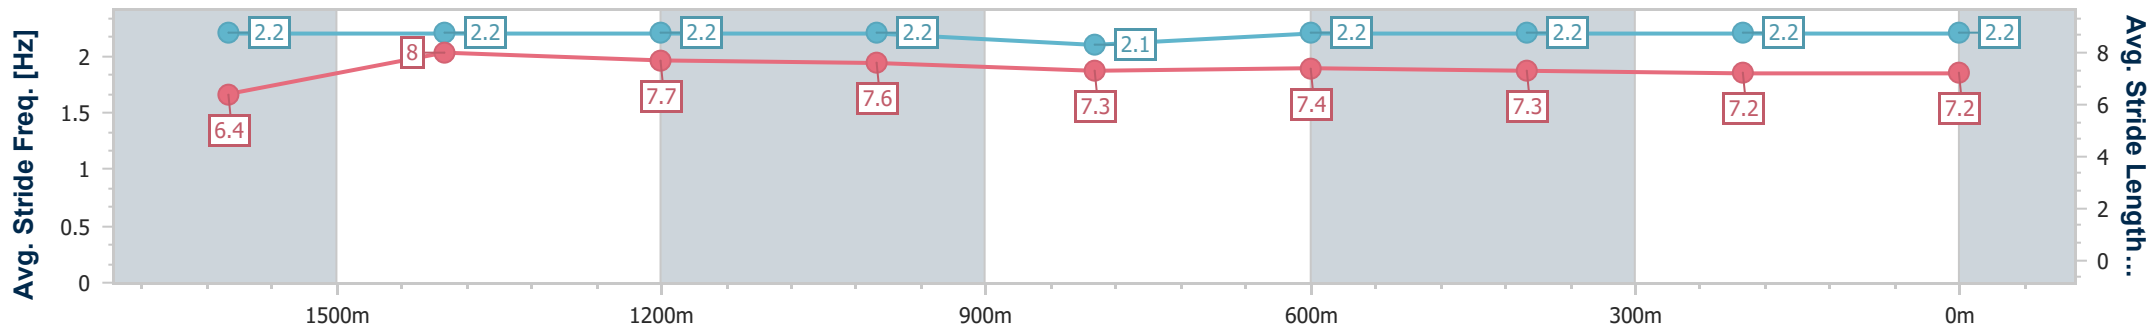

Horse/Jockey Name	Tea Leaves
Final Rank	2
Fastest Section Time (Section)	0:11.12 (1600m)
Top Speed [km/h] (Section)	65.6 (1600m)
Race State	Finished

Toowoomba QLD Professional
Race 3: MERRY CHRISTMAS FROM CARPET ONE
TOOWOOMBA Class 4 Handicap - 1850m

17 December 2022 - 18:35

Track Rating: Good 3, Weather: Fine , Rail Position: +2m Entire Course

Section	Overall	1600m	1400m	1200m	1000m	800m	600m	400m	200m
Section Times	1:55.43 [2] (0:17.66)	1:37.77 [1] (0:11.12)	1:26.65 [2] (0:11.65)	1:15.00 [3] (0:12.22)	1:02.78 [3] (0:12.77)	0:50.01 [2] (0:12.35)	0:37.66 [1] (0:12.40)	0:25.26 [1] (0:12.48)	0:12.78 [2] (0:12.78)
Average Speed [km/h]	51.1	64.5	60.9	58.9	56.1	58.2	58.7	57.8	56.2
Top Speed [km/h]	65.0	65.6	63.6	60.6	57.8	60.1	60.2	58.9	57.4
Avg. Dist. to Rail [m]	2.8	1.8	2.2	1.4	1.7	1.0	2.3	0.8	2.1
Avg. Stride Freq. [Hz]	2.2	2.2	2.2	2.2	2.1	2.2	2.2	2.2	2.2
Avg. Stride Length [m]	6.4	8.0	7.7	7.6	7.3	7.4	7.3	7.2	7.2

- [ ] Ranking at each section and finish
- -.-.- No data available at this section
- NA No data available