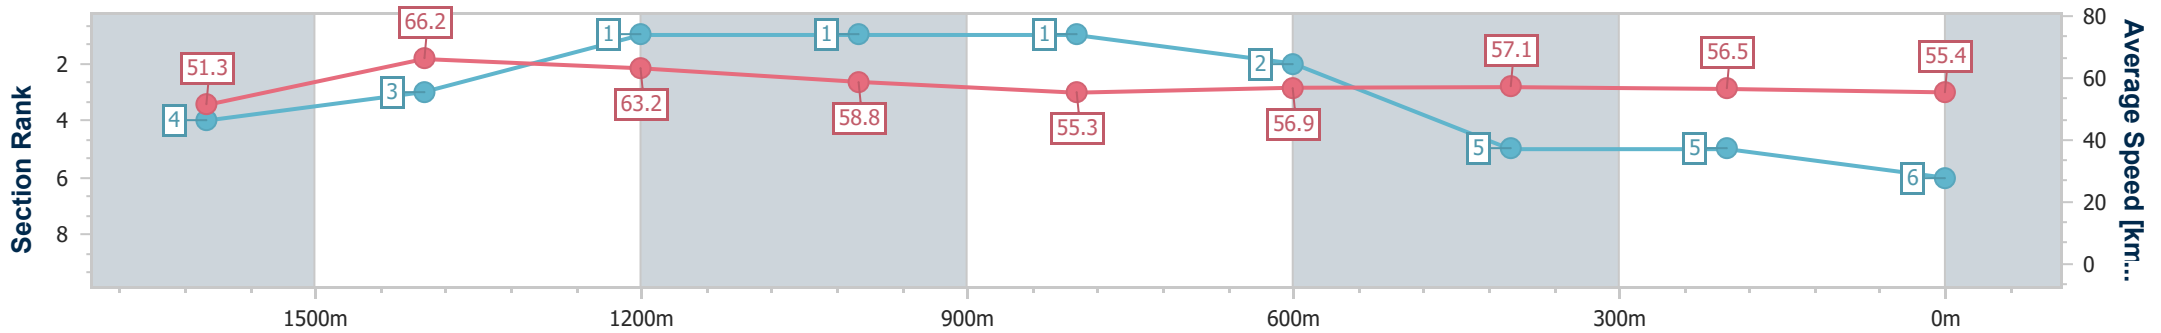

- [] Ranking at each section and finish
- .-.- No data available at this section
- NA No data available

Horse/Jockey Name	Foxy Rose
Final Rank	6
Fastest Section Time (Section)	0:10.90 (1600m)
Top Speed [km/h] (Section)	67.1 (1600m)
Race State	Finished

Toowoomba QLD Professional
Race 3: MERRY CHRISTMAS FROM CARPET ONE
TOOWOOMBA Class 4 Handicap - 1850m

17 December 2022 - 18:35

Track Rating: Good 3, Weather: Fine , Rail Position: +2m Entire Course

Section	Overall	1600m	1400m	1200m	1000m	800m	600m	400m	200m
Section Times	1:56.35 [6] (0:17.87)	1:38.48 [4] (0:10.90)	1:27.58 [3] (0:11.25)	1:16.33 [1] (0:12.26)	1:04.07 [1] (0:12.98)	0:51.09 [1] (0:12.66)	0:38.43 [2] (0:12.69)	0:25.74 [5] (0:12.77)	0:12.97 [5] (0:12.97)
Average Speed [km/h]	51.3	66.2	63.2	58.8	55.3	56.9	57.1	56.5	55.4
Top Speed [km/h]	65.4	67.1	66.5	60.3	56.9	58.3	58.5	57.1	56.0
Avg. Dist. to Rail [m]	7.1	0.9	1.8	0.6	1.2	0.9	1.2	0.7	0.5
Avg. Stride Freq. [Hz]	2.3	2.4	2.4	2.3	2.3	2.3	2.3	2.3	2.3
Avg. Stride Length [m]	6.3	7.6	7.5	7.1	6.8	6.9	6.8	6.9	6.7