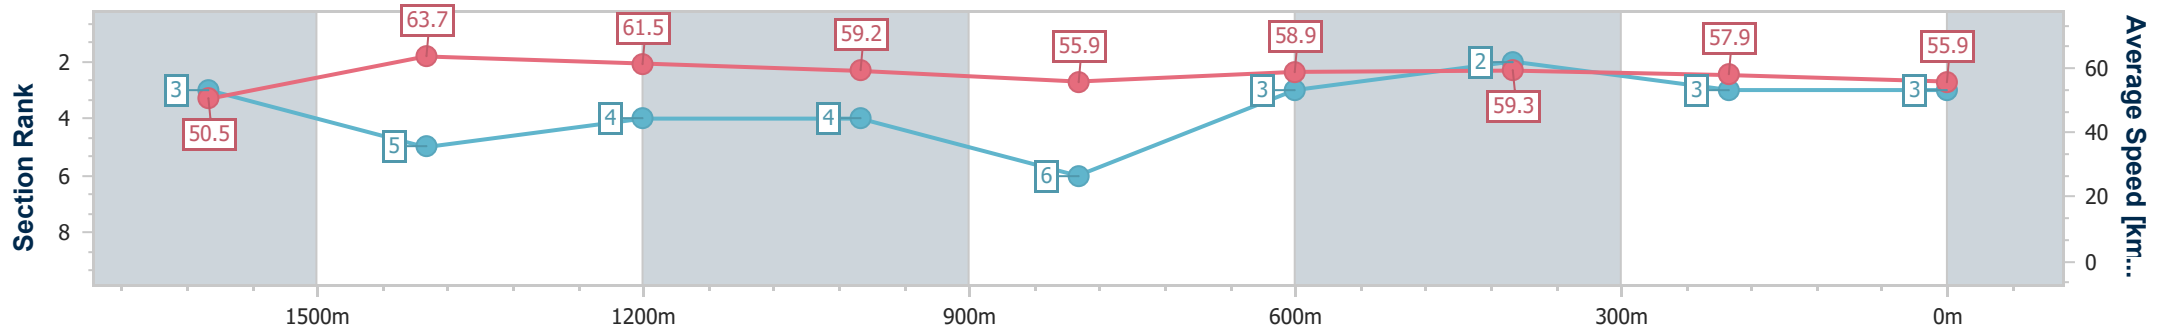

Horse/Jockey Name	Amber One
Final Rank	3
Fastest Section Time (Section)	0:11.22 (1600m)
Top Speed [km/h] (Section)	64.3 (1600m)
Race State	Finished

Toowoomba QLD Professional
Race 3: MERRY CHRISTMAS FROM CARPET ONE
TOOWOOMBA Class 4 Handicap - 1850m

17 December 2022 - 18:35

Track Rating: Good 3, Weather: Fine , Rail Position: +2m Entire Course

Section	Overall	1600m	1400m	1200m	1000m	800m	600m	400m	200m			
Section Times	1:55.59 [3] (0:17.77)	1:37.82 [3] (0:11.22)	1:26.60 [5] (0:11.59)	1:15.01 [4] (0:12.18)	1:02.83 [4] (0:12.97)	0:49.86 [6] (0:12.32)	0:37.54 [3] (0:12.20)	0:25.34 [2] (0:12.48)	0:12.86 [3] (0:12.86)			
Average Speed [km/h]	50.5	63.7	61.5	59.2	55.9	58.9	59.3	57.9	55.9			
Top Speed [km/h]	64.2	64.3	64.1	60.8	56.9	60.6	60.6	59.7	57.4			
Avg. Dist. to Rail [m]	2.0	2.5	2.0	1.7	1.4	2.3	1.3	1.2	2.5			
Avg. Stride Freq. [Hz]	2.2	2.2	2.1	2.1	2.1	2.1	2.2	2.2	2.1			
Avg. Stride Length [m]	6.5	8.2	8.1	7.8	7.5	7.6	7.6	7.4	7.4			

- [ ] Ranking at each section and finish
- -.-.- No data available at this section
- NA No data available