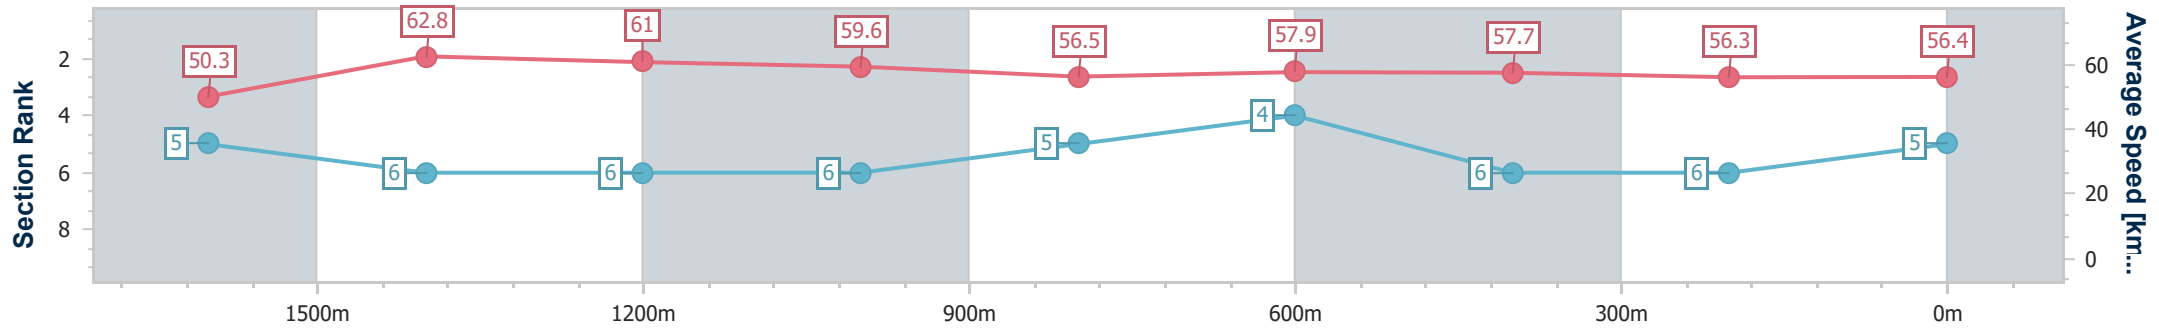

Horse/Jockey Name	Subtly Spring
Final Rank	5
Fastest Section Time (Section)	0:11.43 (1600m)
Top Speed [km/h] (Section)	64.1 (1600m)
Race State	Finished

Toowoomba QLD Professional
Race 3: MERRY CHRISTMAS FROM CARPET ONE
TOOWOOMBA Class 4 Handicap - 1850m

17 December 2022 - 18:35

Track Rating: Good 3, Weather: Fine , Rail Position: +2m Entire Course

Section	Overall	1600m	1400m	1200m	1000m	800m	600m	400m	200m
Section Times	1:56.20 [5] (0:17.93)	1:38.27 [5] (0:11.43)	1:26.84 [6] (0:11.61)	1:15.23 [6] (0:12.07)	1:03.16 [6] (0:12.70)	0:50.46 [5] (0:12.42)	0:38.04 [4] (0:12.53)	0:25.51 [6] (0:12.78)	0:12.73 [6] (0:12.73)
Average Speed [km/h]	50.3	62.8	61.0	59.6	56.5	57.9	57.7	56.3	56.4
Top Speed [km/h]	63.3	64.1	63.0	61.0	58.7	58.7	58.8	57.4	57.4
Avg. Dist. to Rail [m]	1.9	1.7	2.7	0.5	0.9	0.4	0.6	0.5	1.7
Avg. Stride Freq. [Hz]	2.2	2.2	2.2	2.2	2.1	2.2	2.2	2.2	2.2
Avg. Stride Length [m]	6.3	8.0	7.9	7.6	7.4	7.3	7.2	7.2	7.2

- [ ] Ranking at each section and finish
- -.-.- No data available at this section
- NA No data available