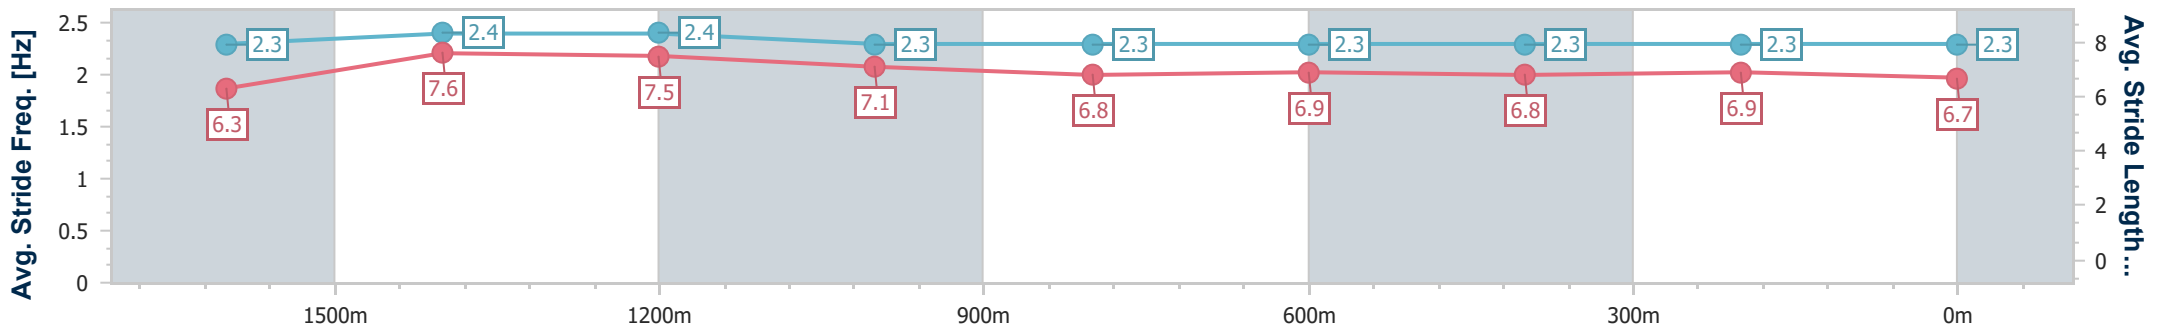

- [] Ranking at each section and finish
- .-.- No data available at this section
- NA No data available

Horse/Jockey Name	Foxy Rose
Final Rank	6
Fastest Section Time (Section)	0:10.90 (1600m)
Top Speed [km/h] (Section)	67.1 (1600m)
Race State	Finished

Toowoomba QLD Professional
Race 3: MERRY CHRISTMAS FROM CARPET ONE
TOOWOOMBA Class 4 Handicap - 1850m

17 December 2022 - 18:35

Track Rating: Good 3, Weather: Fine , Rail Position: +2m Entire Course

Section	Overall	1600m	1400m	1200m	1000m	800m	600m	400m	200m
Section Times	1:56.35 [6] (0:17.87)	1:38.48 [4] (0:10.90)	1:27.58 [3] (0:11.25)	1:16.33 [1] (0:12.26)	1:04.07 [1] (0:12.98)	0:51.09 [1] (0:12.66)	0:38.43 [2] (0:12.69)	0:25.74 [5] (0:12.77)	0:12.97 [5] (0:12.97)
Average Speed [km/h]	51.3	66.2	63.2	58.8	55.3	56.9	57.1	56.5	55.4
Top Speed [km/h]	65.4	67.1	66.5	60.3	56.9	58.3	58.5	57.1	56.0
Avg. Dist. to Rail [m]	7.1	0.9	1.8	0.6	1.2	0.9	1.2	0.7	0.5
Avg. Stride Freq. [Hz]	2.3	2.4	2.4	2.3	2.3	2.3	2.3	2.3	2.3
Avg. Stride Length [m]	6.3	7.6	7.5	7.1	6.8	6.9	6.8	6.9	6.7