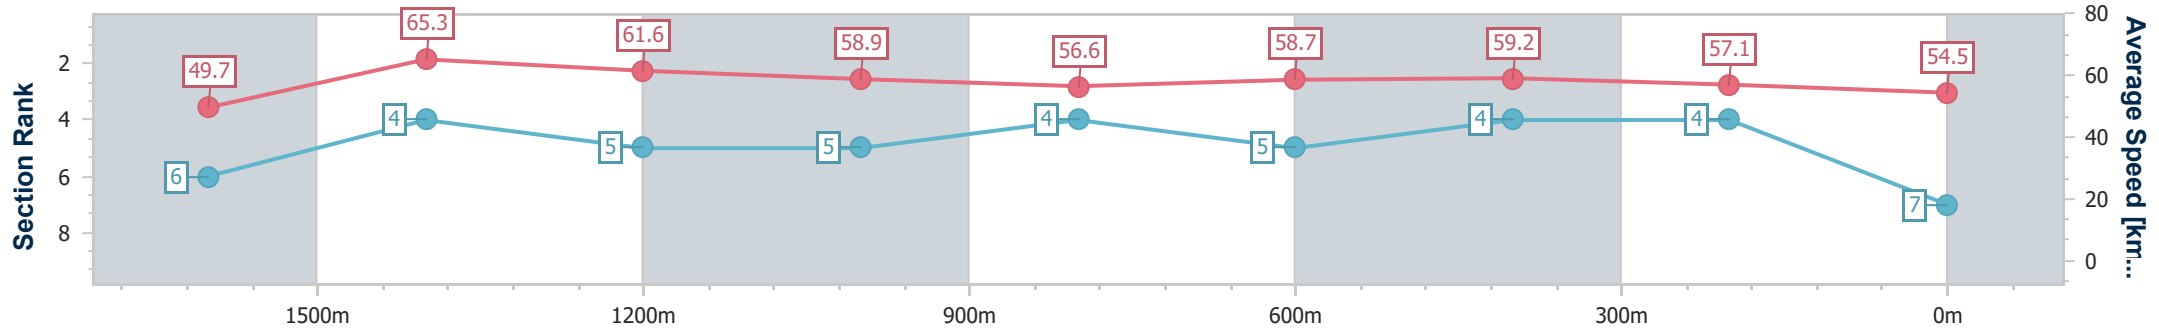

- [] Ranking at each section and finish
- .-.- No data available at this section
- NA No data available

Horse/Jockey Name	Package
Final Rank	7
Fastest Section Time (Section)	0:10.95 (1600m)
Top Speed [km/h] (Section)	66.3 (1600m)
Race State	Finished

Toowoomba QLD Professional
 Race 3: MERRY CHRISTMAS FROM CARPET ONE
 TOOWOOMBA Class 4 Handicap - 1850m

17 December 2022 - 18:35

Track Rating: Good 3, Weather: Fine , Rail Position: +2m Entire Course

Section	Overall	1600m	1400m	1200m	1000m	800m	600m	400m	200m
Section Times	1:56.52 [7] (0:18.02)	1:38.50 [6] (0:10.95)	1:27.55 [4] (0:11.66)	1:15.89 [5] (0:12.24)	1:03.65 [5] (0:12.84)	0:50.81 [4] (0:12.45)	0:38.36 [5] (0:12.44)	0:25.92 [4] (0:12.72)	0:13.20 [4] (0:13.20)
Average Speed [km/h]	49.7	65.3	61.6	58.9	56.6	58.7	59.2	57.1	54.5
Top Speed [km/h]	65.2	66.3	65.1	60.7	57.7	61.0	61.0	58.9	56.0
Avg. Dist. to Rail [m]	2.7	2.3	1.0	2.6	2.5	4.3	4.1	2.3	1.9
Avg. Stride Freq. [Hz]	2.3	2.3	2.3	2.3	2.2	2.3	2.3	2.3	2.2
Avg. Stride Length [m]	6.1	7.8	7.6	7.3	7.0	7.1	7.0	6.9	6.8