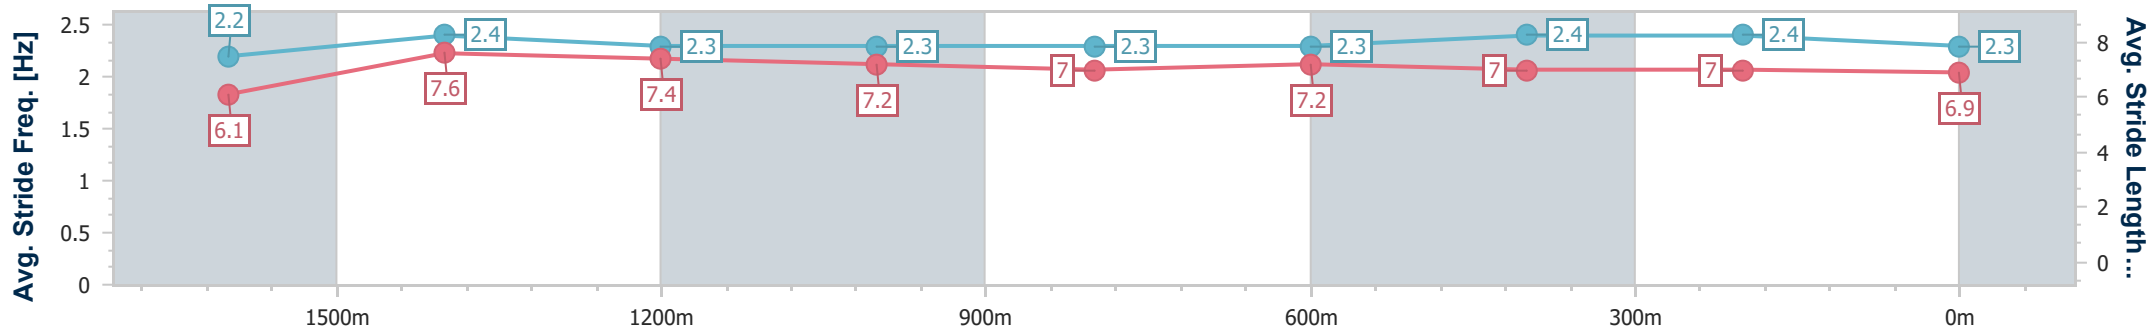

Horse/Jockey Name	Latin Lyric
Final Rank	1
Fastest Section Time (Section)	0:11.17 (1600m)
Top Speed [km/h] (Section)	65.9 (1600m)
Race State	Finished

Toowoomba QLD Professional
Race 3: MERRY CHRISTMAS FROM CARPET ONE
TOOWOOMBA Class 4 Handicap - 1850m

17 December 2022 - 18:35

Track Rating: Good 3, Weather: Fine , Rail Position: +2m Entire Course

Section	Overall	1600m	1400m	1200m	1000m	800m	600m	400m	200m			
Section Times	1:54.99 [1] (0:18.62)	1:36.37 [8] (0:11.17)	1:25.20 [7] (0:11.67)	1:13.53 [7] (0:12.03)	1:01.50 [7] (0:12.58)	0:48.92 [7] (0:12.22)	0:36.70 [7] (0:12.29)	0:24.41 [3] (0:12.04)	0:12.37 [1] (0:12.37)			
Average Speed [km/h]	48.2	64.2	61.4	59.9	57.4	59.3	59.9	60.7	58.1			
Top Speed [km/h]	63.0	65.9	63.8	61.1	59.6	60.8	61.3	62.6	59.8			
Avg. Dist. to Rail [m]	3.6	0.9	0.8	1.1	0.9	2.5	4.1	4.2	2.7			
Avg. Stride Freq. [Hz]	2.2	2.4	2.3	2.3	2.3	2.3	2.4	2.4	2.3			
Avg. Stride Length [m]	6.1	7.6	7.4	7.2	7.0	7.2	7.0	7.0	6.9			

- [ ] Ranking at each section and finish
- -.-.- No data available at this section
- NA No data available