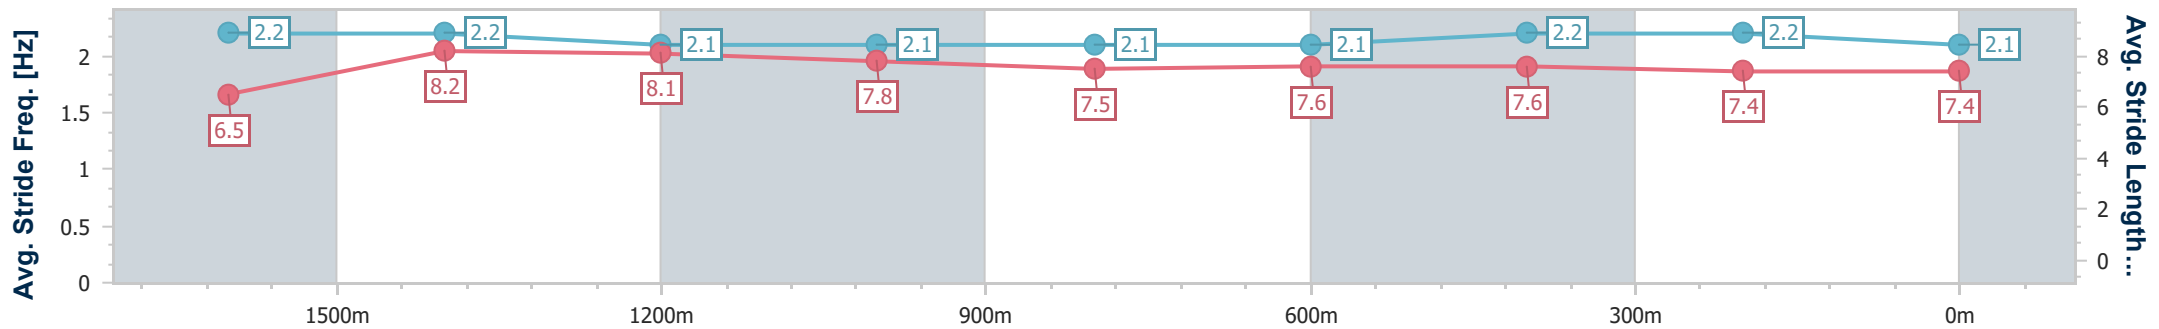

Horse/Jockey Name	Amber One
Final Rank	3
Fastest Section Time (Section)	0:11.22 (1600m)
Top Speed [km/h] (Section)	64.3 (1600m)
Race State	Finished

Toowoomba QLD Professional
Race 3: MERRY CHRISTMAS FROM CARPET ONE
TOOWOOMBA Class 4 Handicap - 1850m

17 December 2022 - 18:35

Track Rating: Good 3, Weather: Fine , Rail Position: +2m Entire Course

Section	Overall	1600m	1400m	1200m	1000m	800m	600m	400m	200m			
Section Times	1:55.59 [3] (0:17.77)	1:37.82 [3] (0:11.22)	1:26.60 [5] (0:11.59)	1:15.01 [4] (0:12.18)	1:02.83 [4] (0:12.97)	0:49.86 [6] (0:12.32)	0:37.54 [3] (0:12.20)	0:25.34 [2] (0:12.48)	0:12.86 [3] (0:12.86)			
Average Speed [km/h]	50.5	63.7	61.5	59.2	55.9	58.9	59.3	57.9	55.9			
Top Speed [km/h]	64.2	64.3	64.1	60.8	56.9	60.6	60.6	59.7	57.4			
Avg. Dist. to Rail [m]	2.0	2.5	2.0	1.7	1.4	2.3	1.3	1.2	2.5			
Avg. Stride Freq. [Hz]	2.2	2.2	2.1	2.1	2.1	2.1	2.2	2.2	2.1			
Avg. Stride Length [m]	6.5	8.2	8.1	7.8	7.5	7.6	7.6	7.4	7.4			

- [ ] Ranking at each section and finish
- -.-.- No data available at this section
- NA No data available