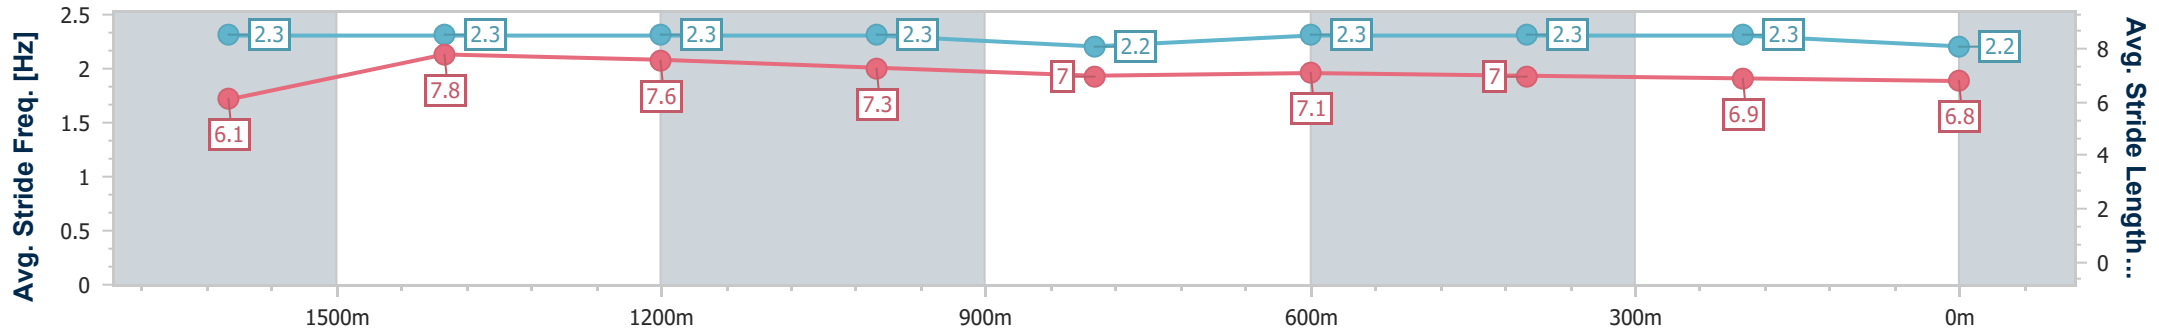

Toowoomba QLD Professional
Race 3: MERRY CHRISTMAS FROM CARPET ONE
TOOWOOMBA Class 4 Handicap - 1850m

17 December 2022 - 18:35

Track Rating: Good 3, Weather: Fine , Rail Position: +2m Entire Course

Section	Overall	1600m	1400m	1200m	1000m	800m	600m	400m	200m
Section Times	1:56.35 [6] (0:17.87)	1:38.48 [4] (0:10.90)	1:27.58 [3] (0:11.25)	1:16.33 [1] (0:12.26)	1:04.07 [1] (0:12.98)	0:51.09 [1] (0:12.66)	0:38.43 [2] (0:12.69)	0:25.74 [5] (0:12.77)	0:12.97 [5] (0:12.97)
Average Speed [km/h]	51.3	66.2	63.2	58.8	55.3	56.9	57.1	56.5	55.4
Top Speed [km/h]	65.4	67.1	66.5	60.3	56.9	58.3	58.5	57.1	56.0
Avg. Dist. to Rail [m]	7.1	0.9	1.8	0.6	1.2	0.9	1.2	0.7	0.5
Avg. Stride Freq. [Hz]	2.3	2.4	2.4	2.3	2.3	2.3	2.3	2.3	2.3
Avg. Stride Length [m]	6.3	7.6	7.5	7.1	6.8	6.9	6.8	6.9	6.7

- [] Ranking at each section and finish
- .-.- No data available at this section
- NA No data available

Horse/Jockey Name	Package
Final Rank	7
Fastest Section Time (Section)	0:10.95 (1600m)
Top Speed [km/h] (Section)	66.3 (1600m)
Race State	Finished

Toowoomba QLD Professional
 Race 3: MERRY CHRISTMAS FROM CARPET ONE
 TOOWOOMBA Class 4 Handicap - 1850m

17 December 2022 - 18:35

Track Rating: Good 3, Weather: Fine , Rail Position: +2m Entire Course

Section	Overall	1600m	1400m	1200m	1000m	800m	600m	400m	200m
Section Times	1:56.52 [7] (0:18.02)	1:38.50 [6] (0:10.95)	1:27.55 [4] (0:11.66)	1:15.89 [5] (0:12.24)	1:03.65 [5] (0:12.84)	0:50.81 [4] (0:12.45)	0:38.36 [5] (0:12.44)	0:25.92 [4] (0:12.72)	0:13.20 [4] (0:13.20)
Average Speed [km/h]	49.7	65.3	61.6	58.9	56.6	58.7	59.2	57.1	54.5
Top Speed [km/h]	65.2	66.3	65.1	60.7	57.7	61.0	61.0	58.9	56.0
Avg. Dist. to Rail [m]	2.7	2.3	1.0	2.6	2.5	4.3	4.1	2.3	1.9
Avg. Stride Freq. [Hz]	2.3	2.3	2.3	2.3	2.2	2.3	2.3	2.3	2.2
Avg. Stride Length [m]	6.1	7.8	7.6	7.3	7.0	7.1	7.0	6.9	6.8