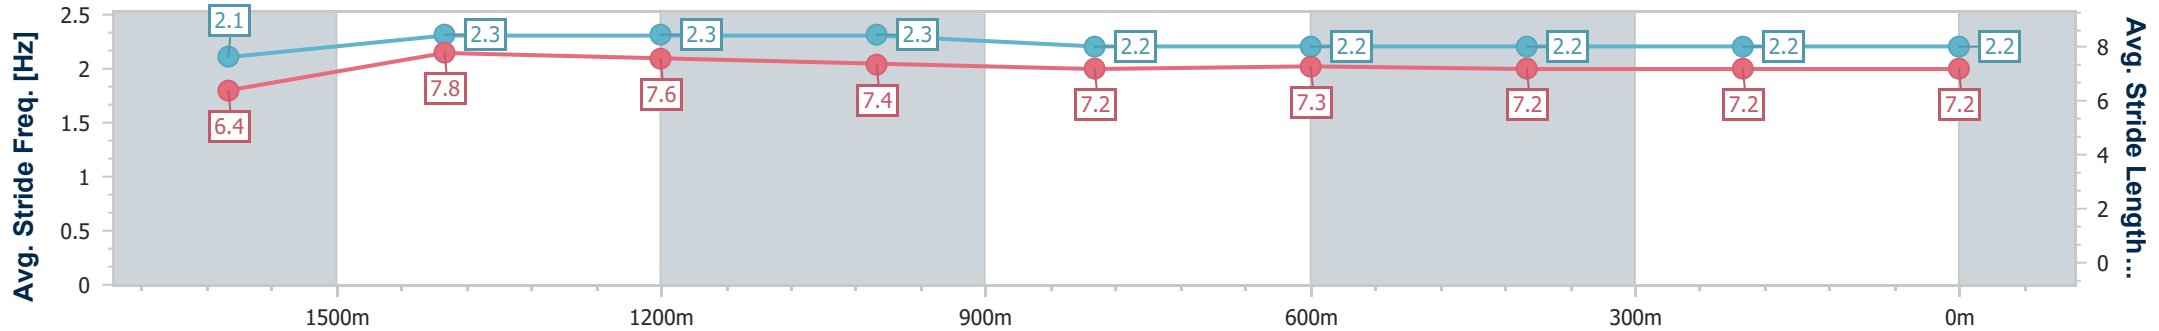

Horse/Jockey Name	Winston Blue
Final Rank	4
Fastest Section Time (Section)	0:11.26 (1600m)
Top Speed [km/h] (Section)	64.5 (1600m)
Race State	Finished

Toowoomba QLD Professional
Race 3: MERRY CHRISTMAS FROM CARPET ONE
TOOWOOMBA Class 4 Handicap - 1850m

17 December 2022 - 18:35

Track Rating: Good 3, Weather: Fine , Rail Position: +2m Entire Course

Section	Overall	1600m	1400m	1200m	1000m	800m	600m	400m	200m
Section Times	1:55.93 [4] (0:18.60)	1:37.33 [7] (0:11.26)	1:26.07 [8] (0:11.69)	1:14.38 [8] (0:11.99)	1:02.39 [8] (0:12.59)	0:49.80 [8] (0:12.26)	0:37.54 [8] (0:12.51)	0:25.03 [7] (0:12.70)	0:12.33 [7] (0:12.33)
Average Speed [km/h]	48.3	63.5	61.1	60.1	57.3	58.9	57.9	57.1	58.2
Top Speed [km/h]	62.1	64.5	64.4	60.7	59.7	59.6	59.2	58.2	59.3
Avg. Dist. to Rail [m]	2.6	1.7	1.5	0.9	0.2	1.7	1.3	2.5	4.2
Avg. Stride Freq. [Hz]	2.1	2.3	2.3	2.3	2.2	2.2	2.2	2.2	2.2
Avg. Stride Length [m]	6.4	7.8	7.6	7.4	7.2	7.3	7.2	7.2	7.2

- [ ] Ranking at each section and finish
- -.-.- No data available at this section
- NA No data available