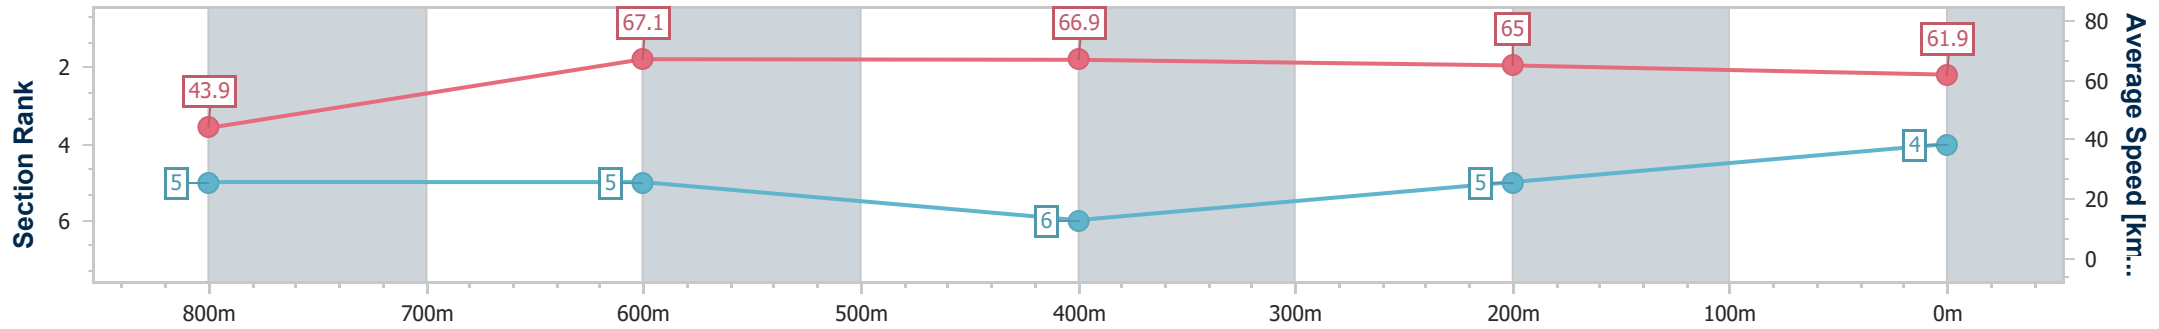

### Toowoomba QLD Professional

Race 6: CREATE ADVICE GROUP Class 2 Handicap - 870m

17 December 2022 - 20:30

Track Rating: Good 3, Weather: Fine , Rail Position: +2m Entire Course

Section	Overall	800m	600m	400m	200m
Section Times	0:50.44 [4] (0:05.80)	0:44.64 [5] (0:10.79)	0:33.85 [5] (0:11.00)	0:22.85 [6] (0:11.24)	0:11.61 [5] (0:11.61)
Average Speed [km/h]	43.9	67.1	66.9	65.0	61.9
Top Speed [km/h]	60.2	69.6	69.3	66.6	64.0
Avg. Dist. to Rail [m]	4.3	4.1	4.1	4.5	2.8
Avg. Stride Freq. [Hz]	2.1	2.5	2.5	2.4	2.3
Avg. Stride Length [m]	5.7	7.6	7.6	7.6	7.6

- [ ] Ranking at each section and finish
- .-.- No data available at this section
- NA No data available

Horse/Jockey Name	Lady Cumberland
Final Rank	5
Fastest Section Time (Section)	0:05.58 (Overall)
Top Speed [km/h] (Section)	68.2 (800m)
Race State	Finished