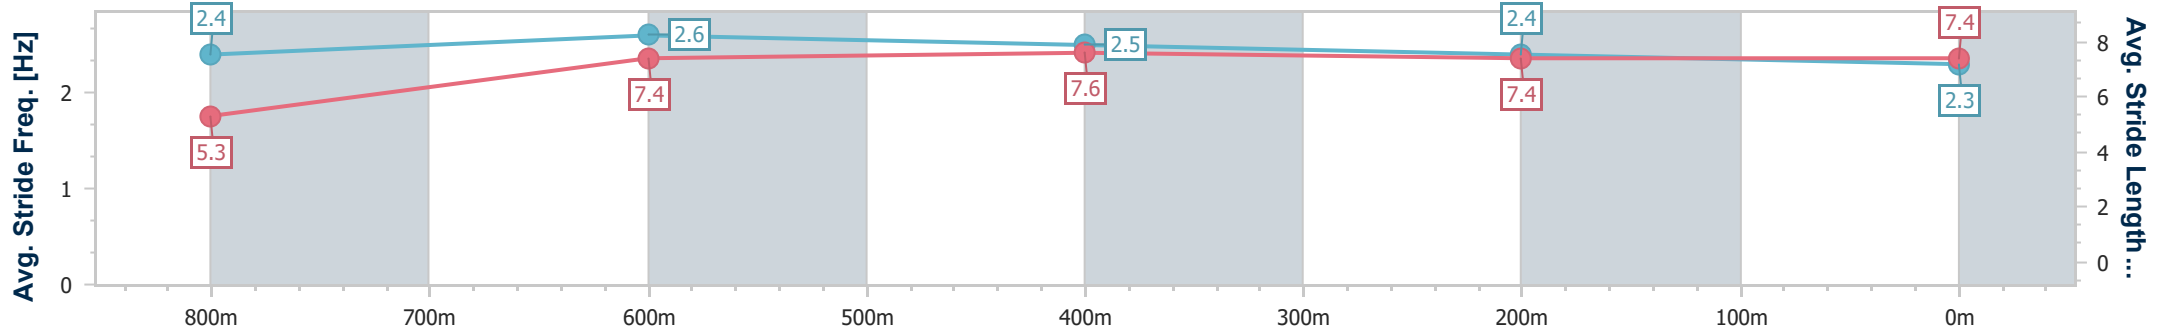

Toowoomba QLD Professional

Race 6: CREATE ADVICE GROUP Class 2 Handicap - 870m

17 December 2022 - 20:30

Track Rating: Good 3, Weather: Fine , Rail Position: +2m Entire Course

Section	Overall	800m	600m	400m	200m
Section Times	0:49.63 [2] (0:05.53)	0:44.10 [1] (0:10.67)	0:33.43 [2] (0:10.73)	0:22.70 [2] (0:11.17)	0:11.53 [2] (0:11.53)
Average Speed [km/h]	45.6	67.5	67.3	64.6	62.3
Top Speed [km/h]	62.2	69.0	70.1	66.9	63.9
Avg. Dist. to Rail [m]	1.3	0.5	1.1	0.8	1.3
Avg. Stride Freq. [Hz]	2.4	2.6	2.5	2.4	2.3
Avg. Stride Length [m]	5.3	7.4	7.6	7.4	7.4

- [ ] Ranking at each section and finish
- .-.- No data available at this section
- NA No data available

Horse/Jockey Name	Exlover
Final Rank	3
Fastest Section Time (Section)	0:05.94 (Overall)
Top Speed [km/h] (Section)	69.9 (800m)
Race State	Finished