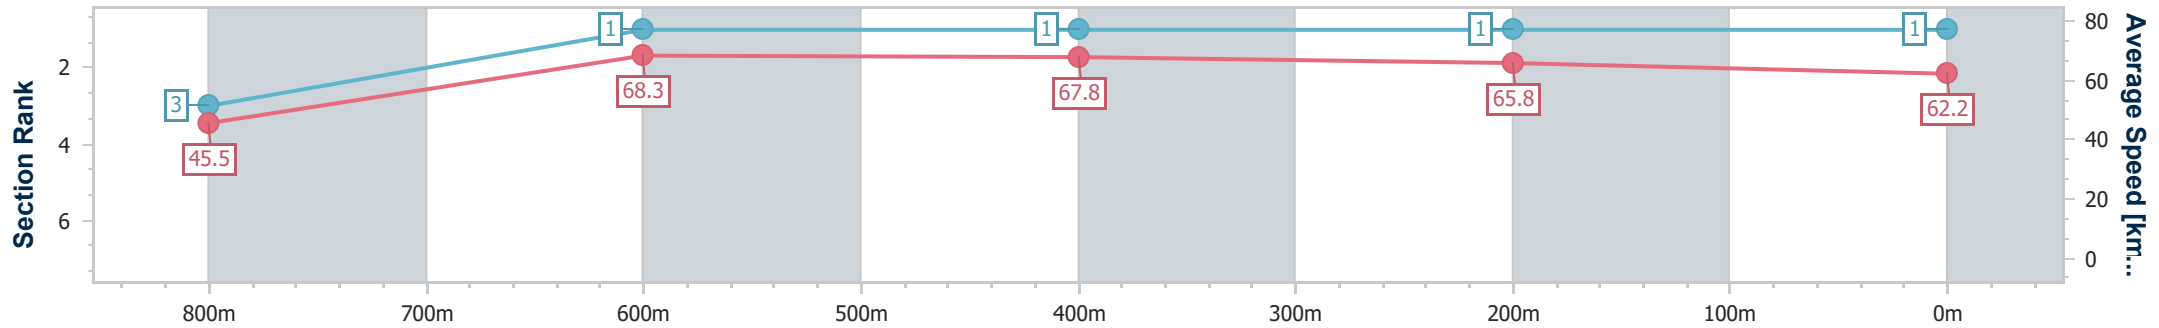

Race 6: CREATE ADVICE GROUP Class 2 Handicap - 870m

17 December 2022 - 20:30

Track Rating: Good 3, Weather: Fine , Rail Position: +2m Entire Course

Section	Overall	800m	600m	400m	200m
Section Times	0:49.43 [1] (0:05.60)	0:43.83 [3] (0:10.58)	0:33.25 [1] (0:10.70)	0:22.55 [1] (0:10.99)	0:11.56 [1] (0:11.56)
Average Speed [km/h]	45.5	68.3	67.8	65.8	62.2
Top Speed [km/h]	61.4	69.8	69.8	67.8	64.4
Avg. Dist. to Rail [m]	2.8	2.6	1.4	1.1	1.3
Avg. Stride Freq. [Hz]	2.4	2.7	2.5	2.6	2.4
Avg. Stride Length [m]	5.3	7.2	7.4	7.1	7.2