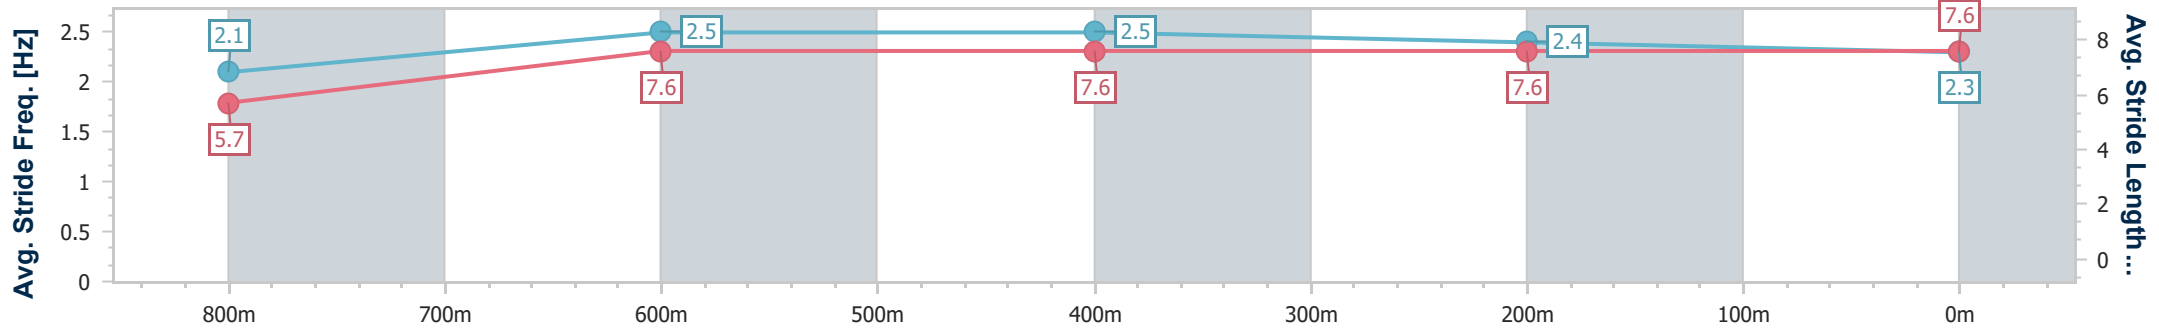

### Toowoomba QLD Professional

Race 6: CREATE ADVICE GROUP Class 2 Handicap - 870m

17 December 2022 - 20:30

Track Rating: Good 3, Weather: Fine , Rail Position: +2m Entire Course

Section	Overall	800m	600m	400m	200m
Section Times	0:50.44 [4] (0:05.80)	0:44.64 [5] (0:10.79)	0:33.85 [5] (0:11.00)	0:22.85 [6] (0:11.24)	0:11.61 [5] (0:11.61)
Average Speed [km/h]	43.9	67.1	66.9	65.0	61.9
Top Speed [km/h]	60.2	69.6	69.3	66.6	64.0
Avg. Dist. to Rail [m]	4.3	4.1	4.1	4.5	2.8
Avg. Stride Freq. [Hz]	2.1	2.5	2.5	2.4	2.3
Avg. Stride Length [m]	5.7	7.6	7.6	7.6	7.6