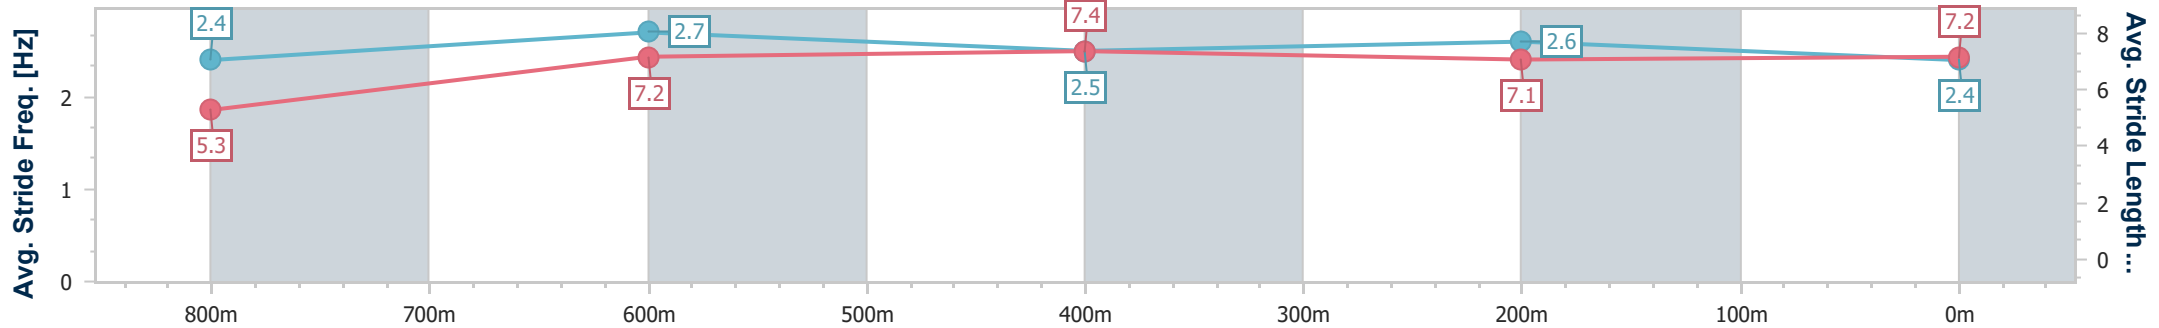

Race 6: CREATE ADVICE GROUP Class 2 Handicap - 870m

17 December 2022 - 20:30

Track Rating: Good 3, Weather: Fine , Rail Position: +2m Entire Course

Section	Overall	800m	600m	400m	200m
Section Times	0:49.43 [1] (0:05.60)	0:43.83 [3] (0:10.58)	0:33.25 [1] (0:10.70)	0:22.55 [1] (0:10.99)	0:11.56 [1] (0:11.56)
Average Speed [km/h]	45.5	68.3	67.8	65.8	62.2
Top Speed [km/h]	61.4	69.8	69.8	67.8	64.4
Avg. Dist. to Rail [m]	2.8	2.6	1.4	1.1	1.3
Avg. Stride Freq. [Hz]	2.4	2.7	2.5	2.6	2.4
Avg. Stride Length [m]	5.3	7.2	7.4	7.1	7.2