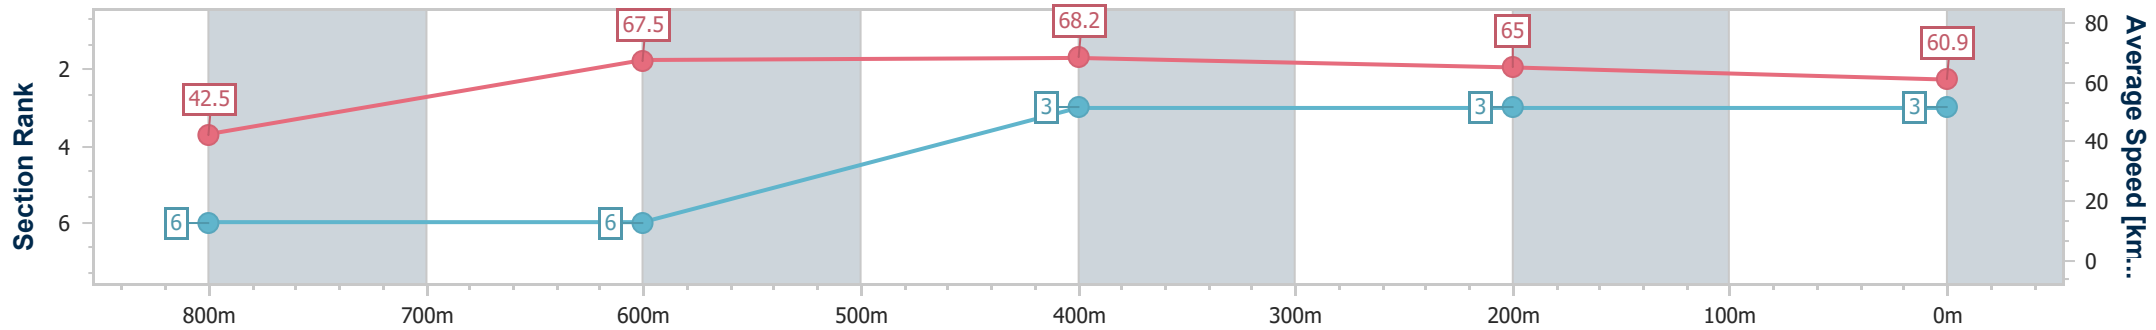

### Toowoomba QLD Professional

Race 6: CREATE ADVICE GROUP Class 2 Handicap - 870m

17 December 2022 - 20:30

Track Rating: Good 3, Weather: Fine, Rail Position: +2m Entire Course

Section	Overall	800m	600m	400m	200m
Section Times	0:50.24 [3] (0:05.94)	0:44.30 [6] (0:10.74)	0:33.56 [6] (0:10.64)	0:22.92 [3] (0:11.12)	0:11.80 [3] (0:11.80)
Average Speed [km/h]	42.5	67.5	68.2	65.0	60.9
Top Speed [km/h]	61.0	69.9	69.4	68.1	64.1
Avg. Dist. to Rail [m]	3.7	3.3	1.5	1.5	1.1
Avg. Stride Freq. [Hz]	2.1	2.6	2.6	2.5	2.3
Avg. Stride Length [m]	5.6	7.4	7.4	7.3	7.4