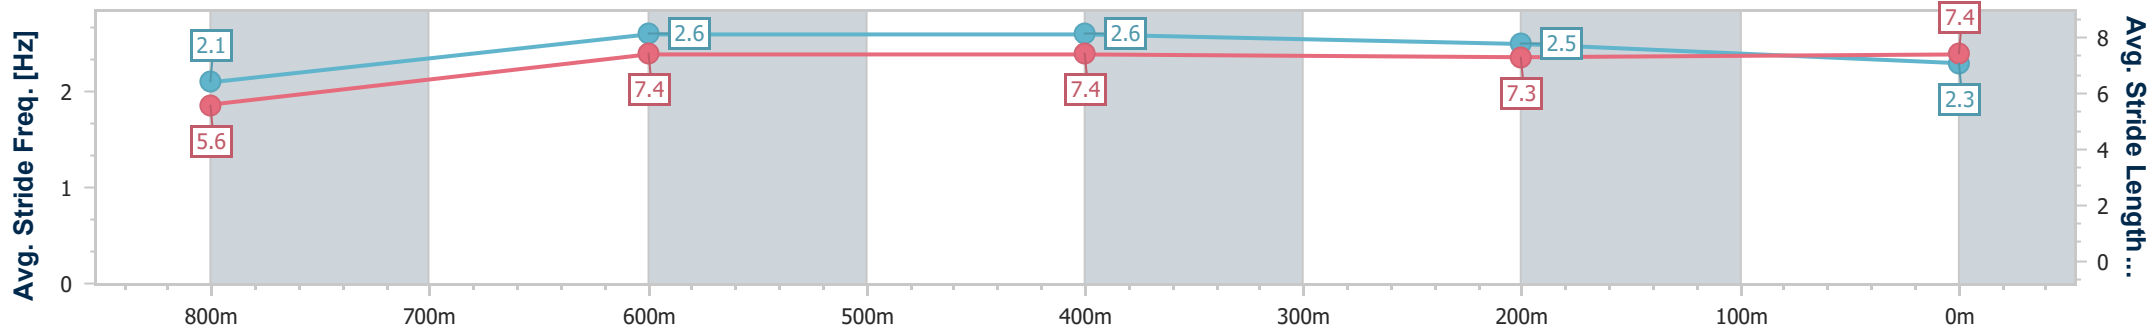

### Toowoomba QLD Professional

Race 6: CREATE ADVICE GROUP Class 2 Handicap - 870m

17 December 2022 - 20:30

Track Rating: Good 3, Weather: Fine, Rail Position: +2m Entire Course

Section	Overall	800m	600m	400m	200m
Section Times	0:50.24 [3] (0:05.94)	0:44.30 [6] (0:10.74)	0:33.56 [6] (0:10.64)	0:22.92 [3] (0:11.12)	0:11.80 [3] (0:11.80)
Average Speed [km/h]	42.5	67.5	68.2	65.0	60.9
Top Speed [km/h]	61.0	69.9	69.4	68.1	64.1
Avg. Dist. to Rail [m]	3.7	3.3	1.5	1.5	1.1
Avg. Stride Freq. [Hz]	2.1	2.6	2.6	2.5	2.3
Avg. Stride Length [m]	5.6	7.4	7.4	7.3	7.4