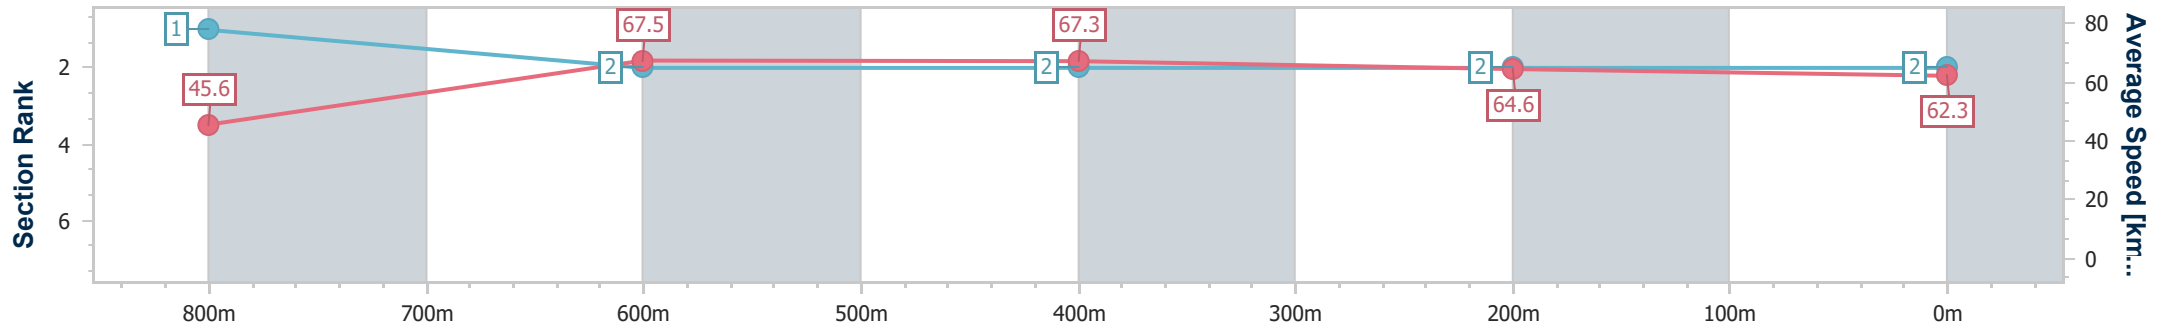

Toowoomba QLD Professional

Race 6: CREATE ADVICE GROUP Class 2 Handicap - 870m

17 December 2022 - 20:30

Track Rating: Good 3, Weather: Fine , Rail Position: +2m Entire Course

Section	Overall	800m	600m	400m	200m
Section Times	0:49.63 [2] (0:05.53)	0:44.10 [1] (0:10.67)	0:33.43 [2] (0:10.73)	0:22.70 [2] (0:11.17)	0:11.53 [2] (0:11.53)
Average Speed [km/h]	45.6	67.5	67.3	64.6	62.3
Top Speed [km/h]	62.2	69.0	70.1	66.9	63.9
Avg. Dist. to Rail [m]	1.3	0.5	1.1	0.8	1.3
Avg. Stride Freq. [Hz]	2.4	2.6	2.5	2.4	2.3
Avg. Stride Length [m]	5.3	7.4	7.6	7.4	7.4