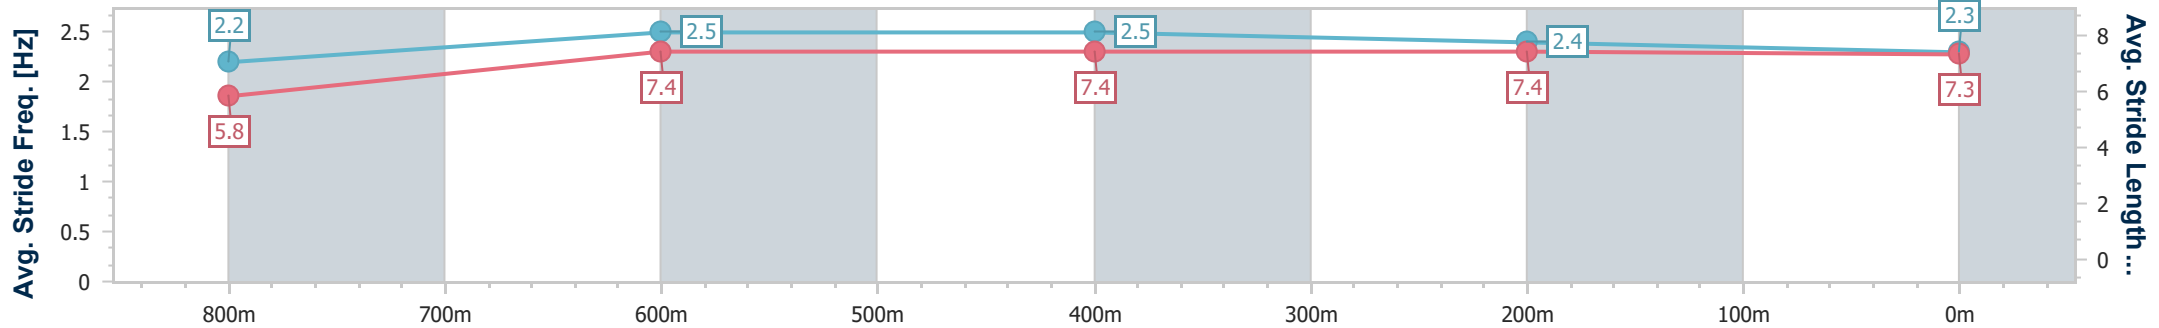

### Toowoomba QLD Professional

Race 6: CREATE ADVICE GROUP Class 2 Handicap - 870m

17 December 2022 - 20:30

Track Rating: Good 3, Weather: Fine , Rail Position: +2m Entire Course

Section	Overall	800m	600m	400m	200m
Section Times	0:50.77 [5] (0:05.58)	0:45.19 [2] (0:10.93)	0:34.26 [3] (0:10.94)	0:23.32 [4] (0:11.37)	0:11.95 [4] (0:11.95)
Average Speed [km/h]	45.5	66.1	66.5	63.6	60.1
Top Speed [km/h]	59.3	68.2	68.1	65.7	62.1
Avg. Dist. to Rail [m]	3.0	2.6	2.3	0.9	0.9
Avg. Stride Freq. [Hz]	2.2	2.5	2.5	2.4	2.3
Avg. Stride Length [m]	5.8	7.4	7.4	7.4	7.3

- [ ] Ranking at each section and finish
- .-.- No data available at this section
- NA No data available

Horse/Jockey Name	Fox On The Rocks
Final Rank	6
Fastest Section Time (Section)	0:05.80 (Overall)
Top Speed [km/h] (Section)	69.0 (800m)
Race State	Finished