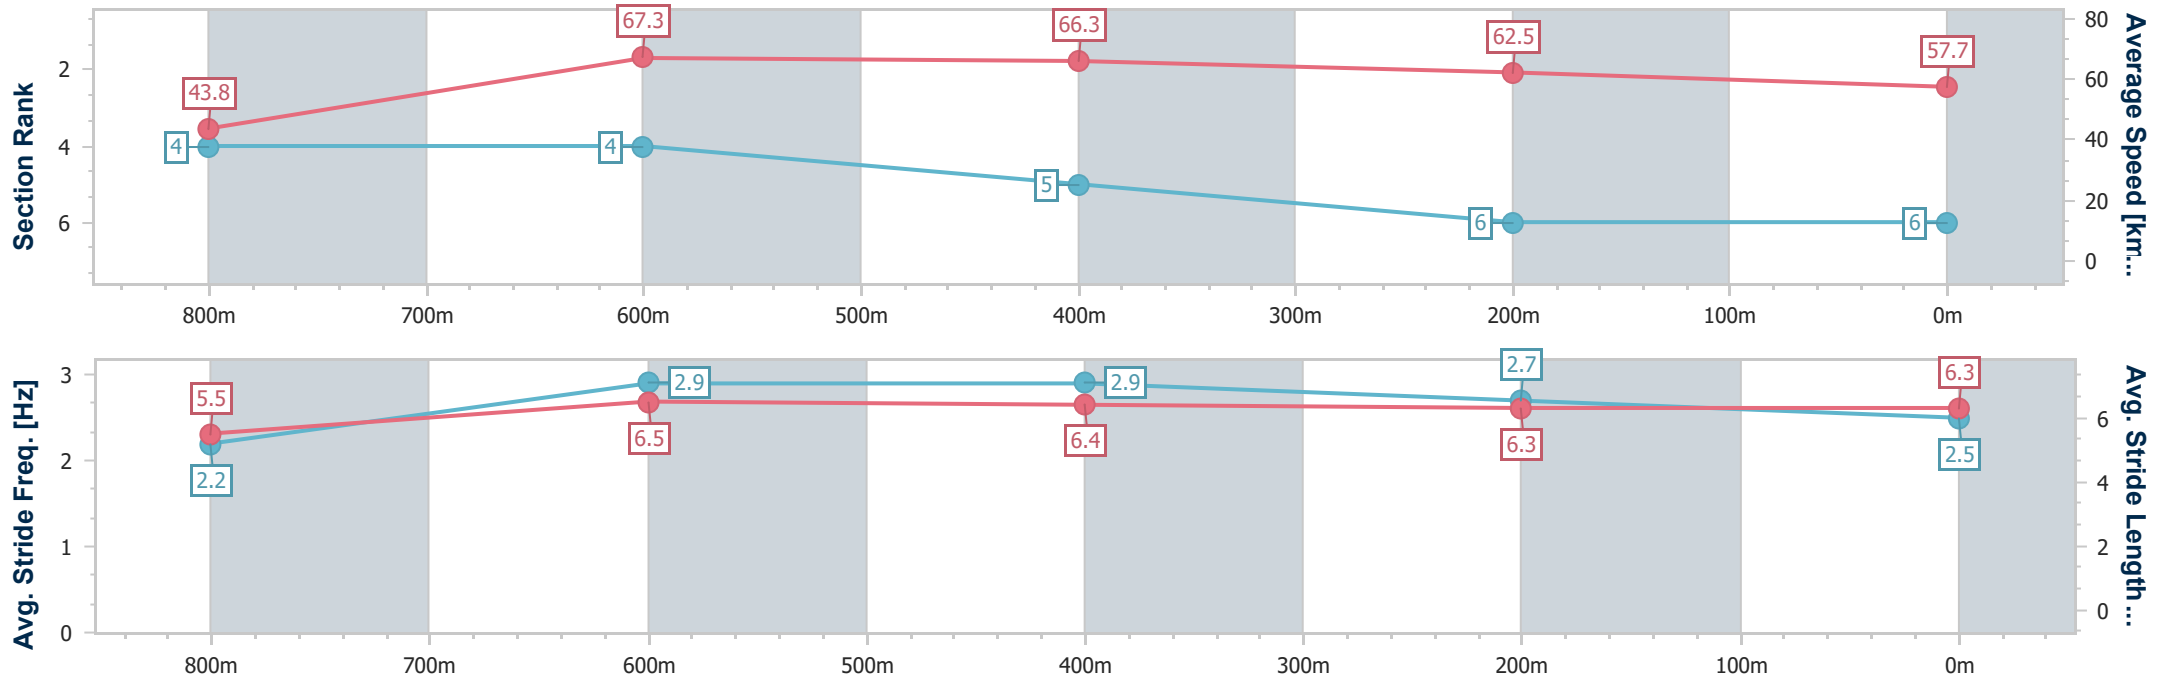

- [ ] Ranking at each section and finish
- .-.- No data available at this section
- NA No data available

Horse/Jockey Name	Fox On The Rocks
Final Rank	6
Fastest Section Time (Section)	0:05.80 (Overall)
Top Speed [km/h] (Section)	69.0 (800m)
Race State	Finished

### Toowoomba QLD Professional

Race 6: CREATE ADVICE GROUP Class 2 Handicap - 870m

17 December 2022 - 20:30

Track Rating: Good 3, Weather: Fine, Rail Position: +2m Entire Course

Section	Overall	800m	600m	400m	200m
Section Times	0:51.62 [6] (0:05.80)	0:45.82 [4] (0:10.73)	0:35.09 [4] (0:11.02)	0:24.07 [5] (0:11.60)	0:12.47 [6] (0:12.47)
Average Speed [km/h]	43.8	67.3	66.3	62.5	57.7
Top Speed [km/h]	61.3	69.0	68.9	64.3	60.7
Avg. Dist. to Rail [m]	1.4	2.5	2.8	1.8	2.4
Avg. Stride Freq. [Hz]	2.2	2.9	2.9	2.7	2.5
Avg. Stride Length [m]	5.5	6.5	6.4	6.3	6.3

- [ ] Ranking at each section and finish
- .-.- No data available at this section
- NA No data available