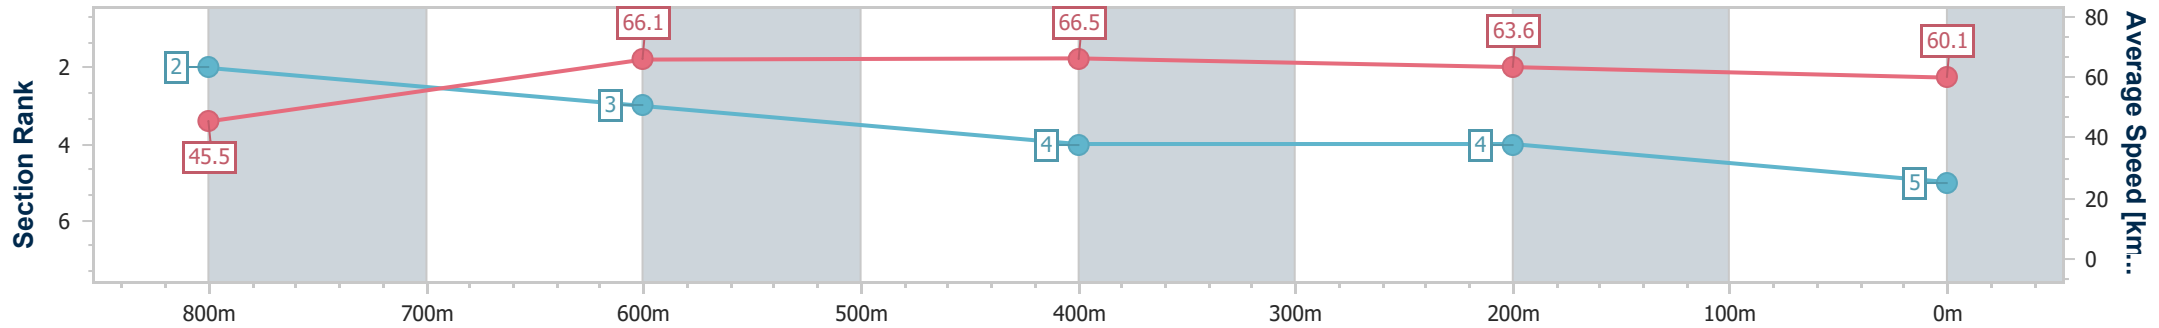

### Toowoomba QLD Professional

Race 6: CREATE ADVICE GROUP Class 2 Handicap - 870m

17 December 2022 - 20:30

Track Rating: Good 3, Weather: Fine , Rail Position: +2m Entire Course

Section	Overall	800m	600m	400m	200m
Section Times	0:50.77 [5] (0:05.58)	0:45.19 [2] (0:10.93)	0:34.26 [3] (0:10.94)	0:23.32 [4] (0:11.37)	0:11.95 [4] (0:11.95)
Average Speed [km/h]	45.5	66.1	66.5	63.6	60.1
Top Speed [km/h]	59.3	68.2	68.1	65.7	62.1
Avg. Dist. to Rail [m]	3.0	2.6	2.3	0.9	0.9
Avg. Stride Freq. [Hz]	2.2	2.5	2.5	2.4	2.3
Avg. Stride Length [m]	5.8	7.4	7.4	7.4	7.3

- [ ] Ranking at each section and finish
- .-.- No data available at this section
- NA No data available

Horse/Jockey Name	Fox On The Rocks
Final Rank	6
Fastest Section Time (Section)	0:05.80 (Overall)
Top Speed [km/h] (Section)	69.0 (800m)
Race State	Finished