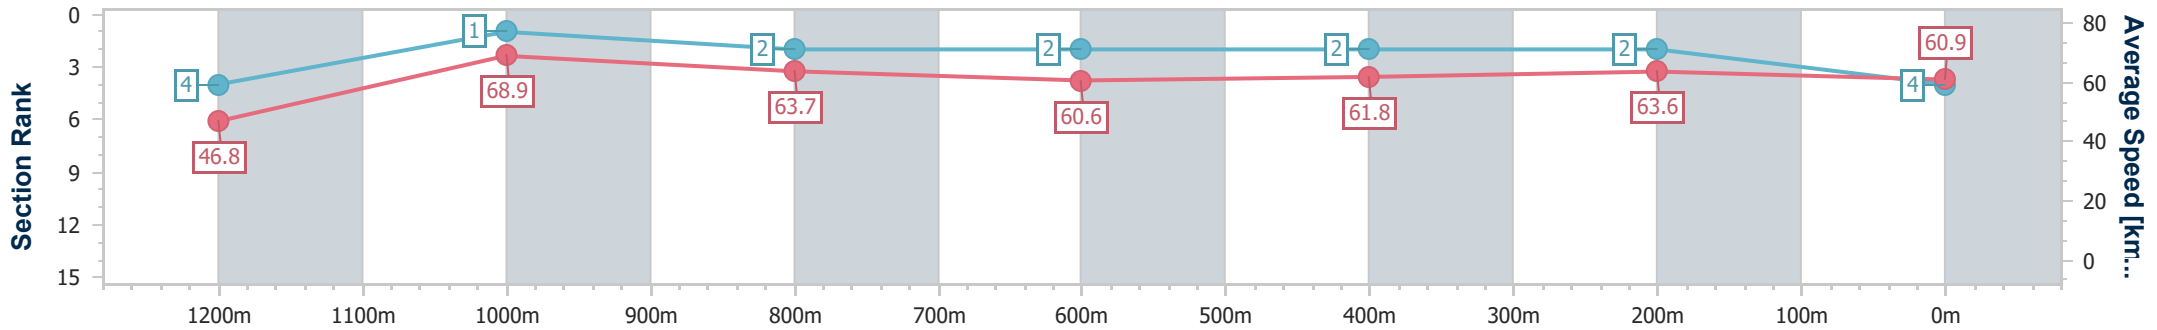

Doomben QLD Professional

Race 8: SOUTHS SPORTS CLUB Class 5 Handicap - 1350m

25 January 2023 - 16:43

Track Rating: Good 4, Weather: Fine, Rail Position: +8.5 metres Entire Course.

BRISBANE RACING CLUB

Section	Overall	1200m	1000m	800m	600m	400m	200m
Section Times	1:20.14 [4] (0:11.53)	1:08.61 [4] (0:10.45)	0:58.16 [1] (0:11.37)	0:46.79 [2] (0:11.99)	0:34.80 [2] (0:11.66)	0:23.14 [2] (0:11.30)	0:11.84 [2] (0:11.84)
Average Speed [km/h]	46.8	68.9	63.7	60.6	61.8	63.6	60.9
Top Speed [km/h]	66.9	69.6	68.1	62.2	63.1	65.7	63.4
Avg. Dist. to Rail [m]	7.9	2.3	2.0	1.7	0.4	0.6	0.7
Avg. Stride Freq. [Hz]	2.3	2.6	2.4	2.3	2.4	2.4	2.4
Avg. Stride Length [m]	5.6	7.5	7.3	7.1	7.2	7.2	7.1

- [ ] Ranking at each section and finish
- .-.- No data available at this section
- NA No data available

Horse/Jockey Name	Capri Of Tuffy
Final Rank	5
Fastest Section Time (Section)	0:10.92 (1200m)
Top Speed [km/h] (Section)	68.0 (1200m)
Race State	Finished