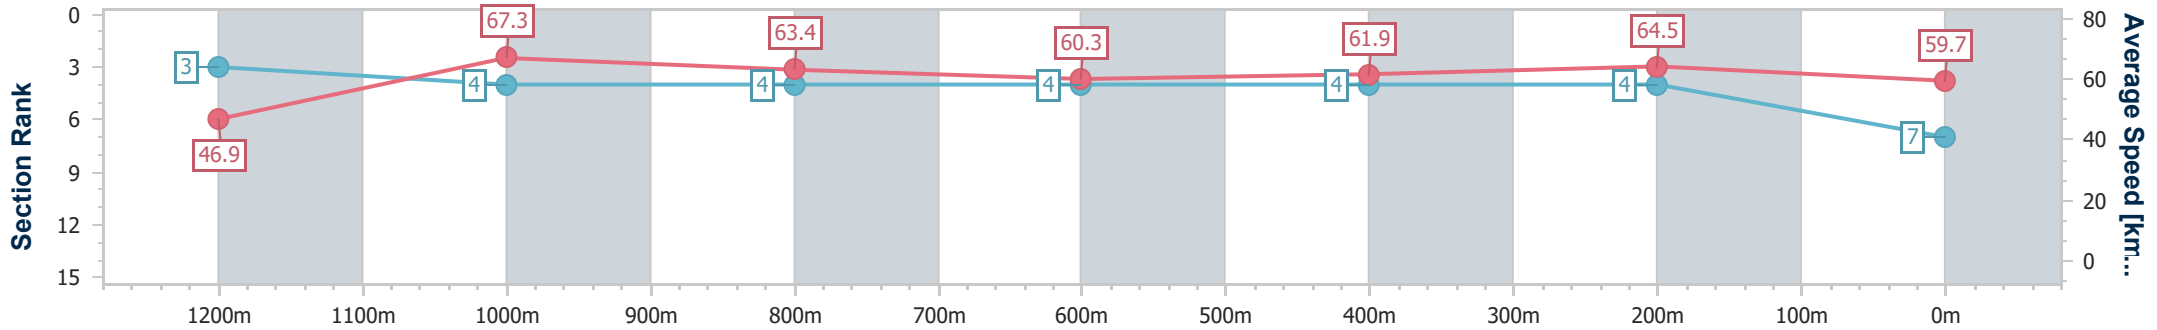

- [ ] Ranking at each section and finish
- .-.- No data available at this section
- NA No data available

Horse/Jockey Name	Holiday Dreams
Final Rank	7
Fastest Section Time (Section)	0:10.73 (1200m)
Top Speed [km/h] (Section)	68.8 (1200m)
Race State	Finished

Doomben QLD Professional

Race 8: SOUTHS SPORTS CLUB Class 5 Handicap - 1350m

25 January 2023 - 16:43

Track Rating: Good 4, Weather: Fine, Rail Position: +8.5 metres Entire Course.

BRISBANE RACING CLUB

Section	Overall	1200m	1000m	800m	600m	400m	200m
Section Times	1:20.48 [7] (0:11.53)	1:08.95 [3] (0:10.73)	0:58.22 [4] (0:11.37)	0:46.85 [4] (0:12.00)	0:34.85 [4] (0:11.66)	0:23.19 [4] (0:11.13)	0:12.06 [4] (0:12.06)
Average Speed [km/h]	46.9	67.3	63.4	60.3	61.9	64.5	59.7
Top Speed [km/h]	67.5	68.8	66.4	61.7	64.3	66.3	62.8
Avg. Dist. to Rail [m]	5.1	0.3	0.4	1.1	0.5	0.5	0.6
Avg. Stride Freq. [Hz]	2.2	2.4	2.3	2.3	2.3	2.4	2.3
Avg. Stride Length [m]	6.0	7.8	7.6	7.4	7.4	7.4	7.2