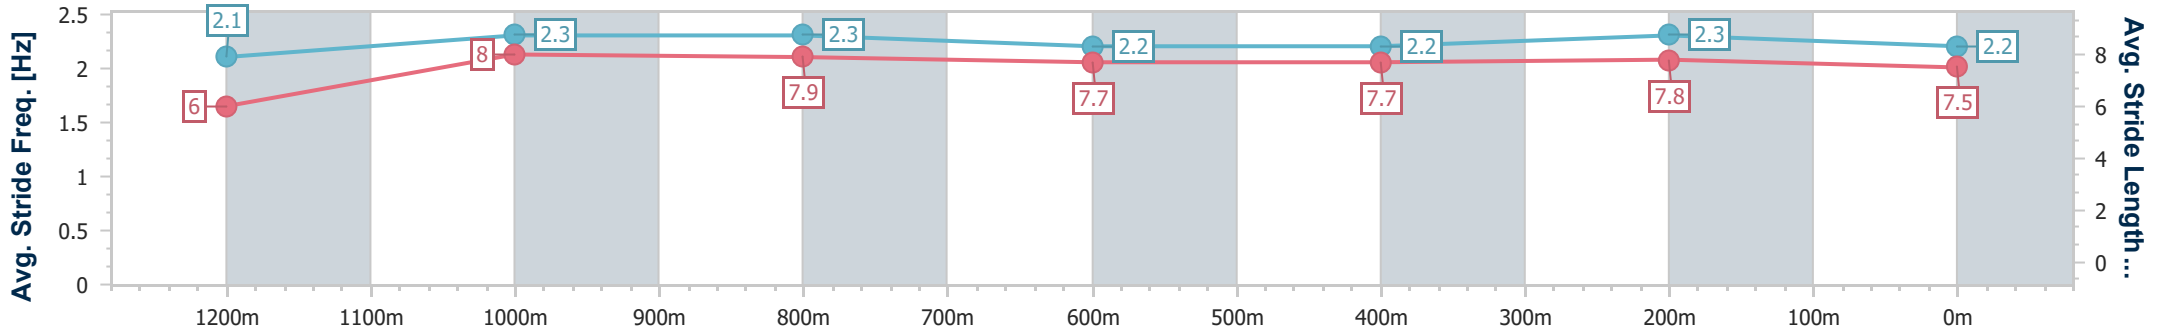

Doomben QLD Professional

Race 8: SOUTHS SPORTS CLUB Class 5 Handicap - 1350m

25 January 2023 - 16:43

Track Rating: Good 4, Weather: Fine, Rail Position: +8.5 metres Entire Course.

BRISBANE RACING CLUB

Section	Overall	1200m	1000m	800m	600m	400m	200m
Section Times	1:20.94 [8] (0:12.16)	1:08.78 [8] (0:10.72)	0:58.06 [8] (0:11.31)	0:46.75 [8] (0:11.84)	0:34.91 [8] (0:11.63)	0:23.28 [8] (0:11.31)	0:11.97 [8] (0:11.97)
Average Speed [km/h]	45.4	67.1	63.8	60.8	61.8	63.7	60.2
Top Speed [km/h]	65.8	68.2	66.0	61.5	63.0	64.8	63.5
Avg. Dist. to Rail [m]	5.2	0.8	0.8	0.2	0.4	2.2	4.1
Avg. Stride Freq. [Hz]	2.1	2.3	2.3	2.2	2.2	2.3	2.2
Avg. Stride Length [m]	6.0	8.0	7.9	7.7	7.7	7.8	7.5

- [ ] Ranking at each section and finish
- .-.- No data available at this section
- NA No data available

Horse/Jockey Name	Hopeful Star
Final Rank	9
Fastest Section Time (Section)	0:10.83 (1200m)
Top Speed [km/h] (Section)	67.9 (1200m)
Race State	Finished