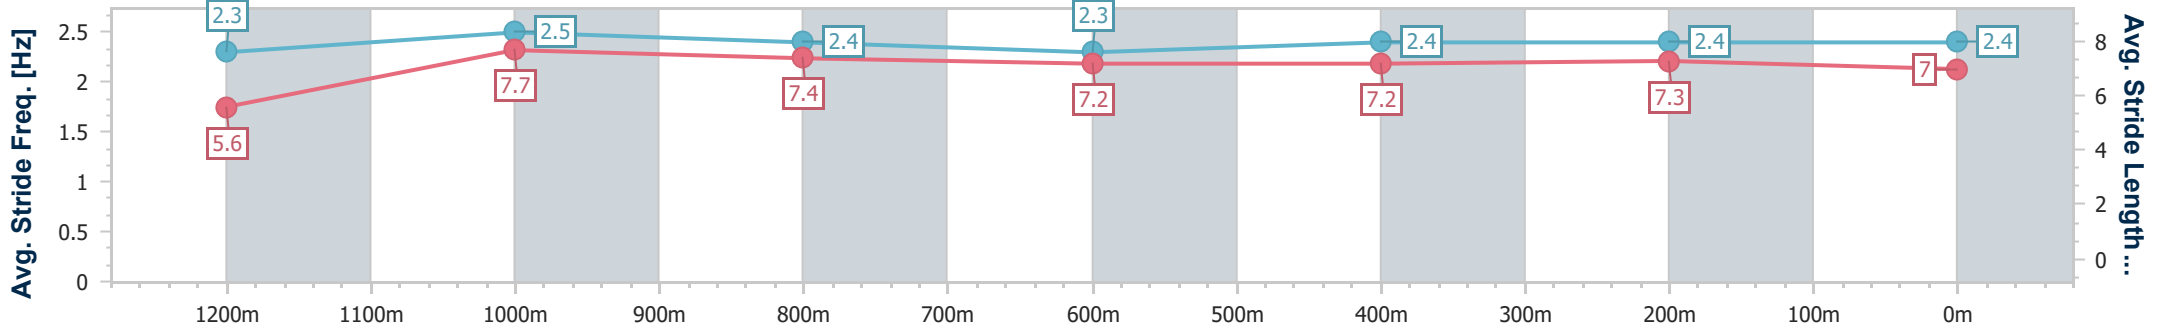

Doomben QLD Professional

Race 8: SOUTHS SPORTS CLUB Class 5 Handicap - 1350m

25 January 2023 - 16:43

Track Rating: Good 4, Weather: Fine, Rail Position: +8.5 metres Entire Course.

BRISBANE RACING CLUB

Section	Overall	1200m	1000m	800m	600m	400m	200m
Section Times	1:19.75 [1] (0:11.48)	1:08.27 [2] (0:10.55)	0:57.72 [2] (0:11.18)	0:46.54 [1] (0:11.95)	0:34.59 [1] (0:11.69)	0:22.90 [1] (0:11.24)	0:11.66 [1] (0:11.66)
Average Speed [km/h]	48.4	68.2	64.3	60.4	61.2	63.9	61.8
Top Speed [km/h]	68.8	70.2	68.2	62.6	63.1	66.6	64.1
Avg. Dist. to Rail [m]	6.9	1.6	0.4	0.3	1.0	1.9	2.2
Avg. Stride Freq. [Hz]	2.3	2.5	2.4	2.3	2.4	2.4	2.4
Avg. Stride Length [m]	5.6	7.7	7.4	7.2	7.2	7.3	7.0