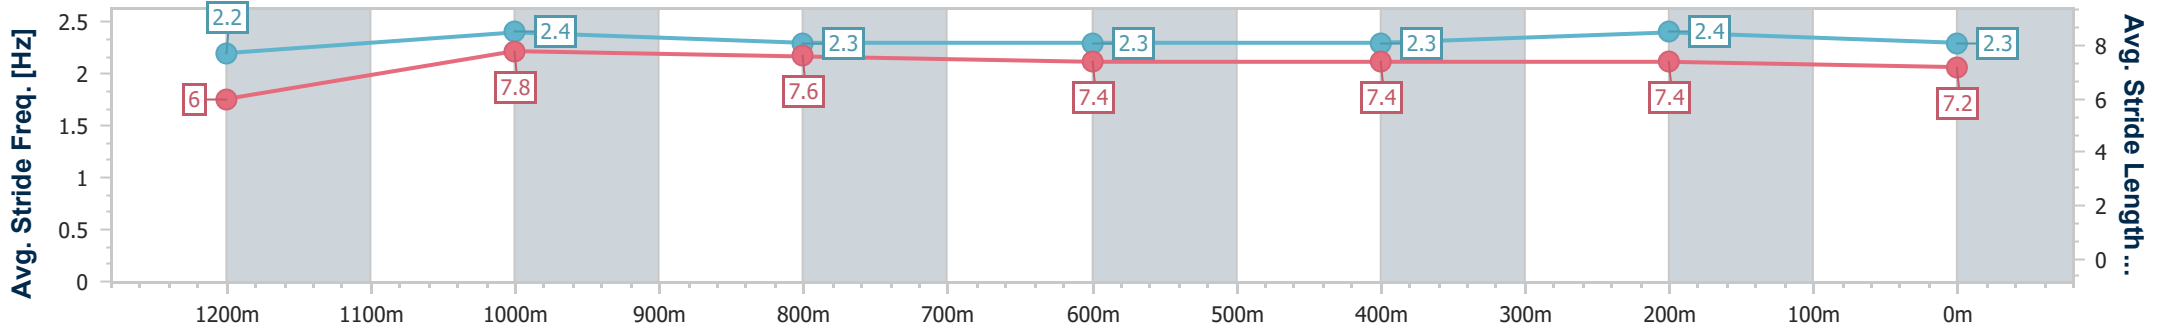

- [ ] Ranking at each section and finish
- .-.- No data available at this section
- NA No data available

Horse/Jockey Name	Holiday Dreams
Final Rank	7
Fastest Section Time (Section)	0:10.73 (1200m)
Top Speed [km/h] (Section)	68.8 (1200m)
Race State	Finished

Doomben QLD Professional

Race 8: SOUTHS SPORTS CLUB Class 5 Handicap - 1350m

25 January 2023 - 16:43

Track Rating: Good 4, Weather: Fine, Rail Position: +8.5 metres Entire Course.

BRISBANE RACING CLUB

Section	Overall	1200m	1000m	800m	600m	400m	200m
Section Times	1:20.48 [7] (0:11.53)	1:08.95 [3] (0:10.73)	0:58.22 [4] (0:11.37)	0:46.85 [4] (0:12.00)	0:34.85 [4] (0:11.66)	0:23.19 [4] (0:11.13)	0:12.06 [4] (0:12.06)
Average Speed [km/h]	46.9	67.3	63.4	60.3	61.9	64.5	59.7
Top Speed [km/h]	67.5	68.8	66.4	61.7	64.3	66.3	62.8
Avg. Dist. to Rail [m]	5.1	0.3	0.4	1.1	0.5	0.5	0.6
Avg. Stride Freq. [Hz]	2.2	2.4	2.3	2.3	2.3	2.4	2.3
Avg. Stride Length [m]	6.0	7.8	7.6	7.4	7.4	7.4	7.2