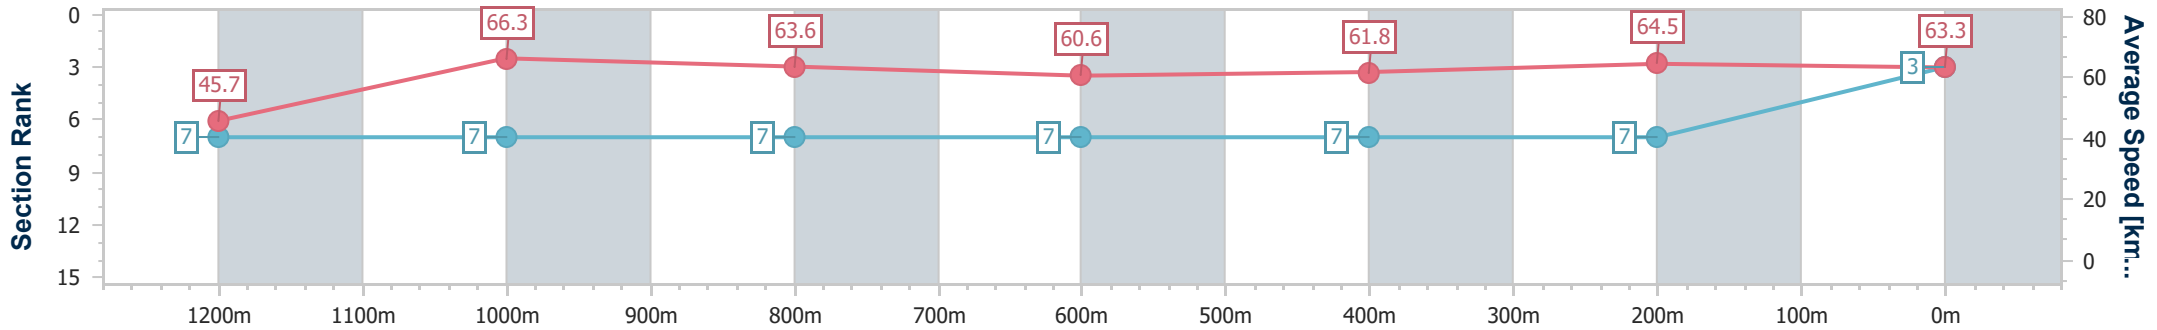

Doomben QLD Professional

Race 8: SOUTHS SPORTS CLUB Class 5 Handicap - 1350m

25 January 2023 - 16:43

Track Rating: Good 4, Weather: Fine, Rail Position: +8.5 metres Entire Course.

BRISBANE RACING CLUB

Section	Overall	1200m	1000m	800m	600m	400m	200m
Section Times	1:20.00 [3] (0:11.81)	1:08.19 [7] (0:10.85)	0:57.34 [7] (0:11.32)	0:46.02 [7] (0:11.91)	0:34.11 [7] (0:11.62)	0:22.49 [7] (0:11.13)	0:11.36 [7] (0:11.36)
Average Speed [km/h]	45.7	66.3	63.6	60.6	61.8	64.5	63.3
Top Speed [km/h]	64.8	67.5	66.6	61.8	64.0	67.3	66.2
Avg. Dist. to Rail [m]	4.0	0.7	0.2	0.3	0.5	2.3	3.5
Avg. Stride Freq. [Hz]	2.3	2.5	2.5	2.4	2.4	2.5	2.6
Avg. Stride Length [m]	5.5	7.4	7.2	7.0	7.1	7.1	6.9