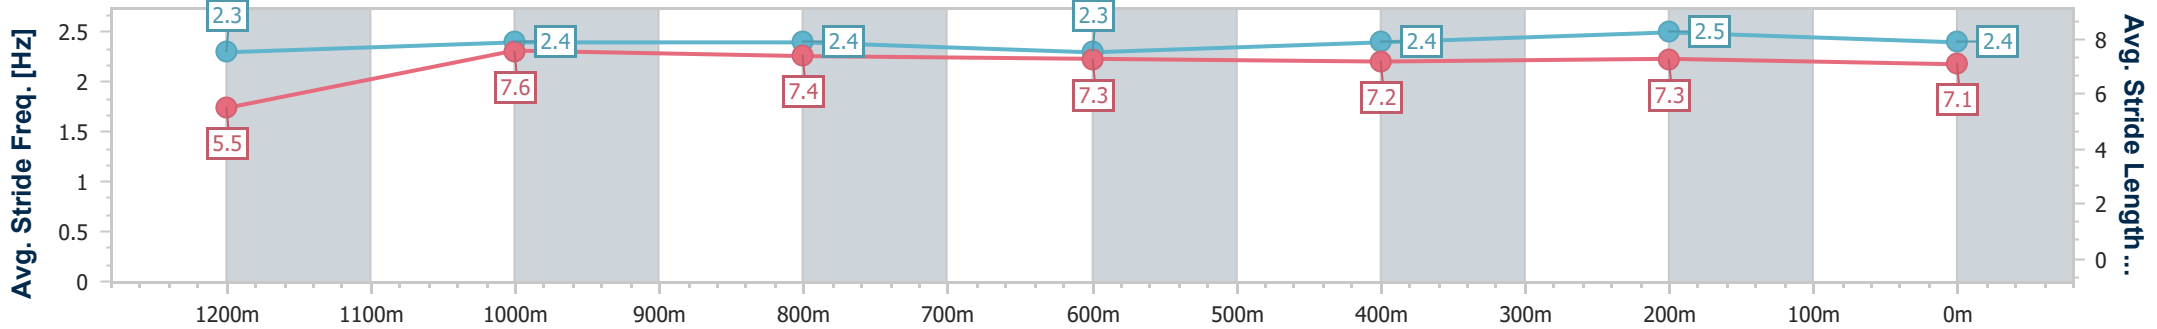

- [ ] Ranking at each section and finish
- .-.- No data available at this section
- NA No data available

Horse/Jockey Name	Hopeful Star
Final Rank	9
Fastest Section Time (Section)	0:10.83 (1200m)
Top Speed [km/h] (Section)	67.9 (1200m)
Race State	Finished

Doomben QLD Professional

Race 8: SOUTHS SPORTS CLUB Class 5 Handicap - 1350m

25 January 2023 - 16:43

Track Rating: Good 4, Weather: Fine, Rail Position: +8.5 metres Entire Course.

BRISBANE RACING CLUB

Section	Overall	1200m	1000m	800m	600m	400m	200m
Section Times	1:21.24 [9] (0:12.18)	1:09.06 [9] (0:10.83)	0:58.23 [9] (0:11.40)	0:46.83 [10] (0:11.85)	0:34.98 [10] (0:11.80)	0:23.18 [10] (0:11.13)	0:12.05 [9] (0:12.05)
Average Speed [km/h]	44.4	66.5	63.6	61.3	62.1	64.9	59.7
Top Speed [km/h]	65.3	67.9	66.4	61.9	64.7	66.3	63.7
Avg. Dist. to Rail [m]	6.9	2.1	1.9	2.3	2.9	3.8	6.5
Avg. Stride Freq. [Hz]	2.3	2.4	2.4	2.3	2.4	2.5	2.4
Avg. Stride Length [m]	5.5	7.6	7.4	7.3	7.2	7.3	7.1

- [ ] Ranking at each section and finish
- .-.- No data available at this section
- NA No data available

Horse/Jockey Name	Contribution
Final Rank	10
Fastest Section Time (Section)	0:10.75 (1200m)
Top Speed [km/h] (Section)	68.2 (1200m)
Race State	Finished