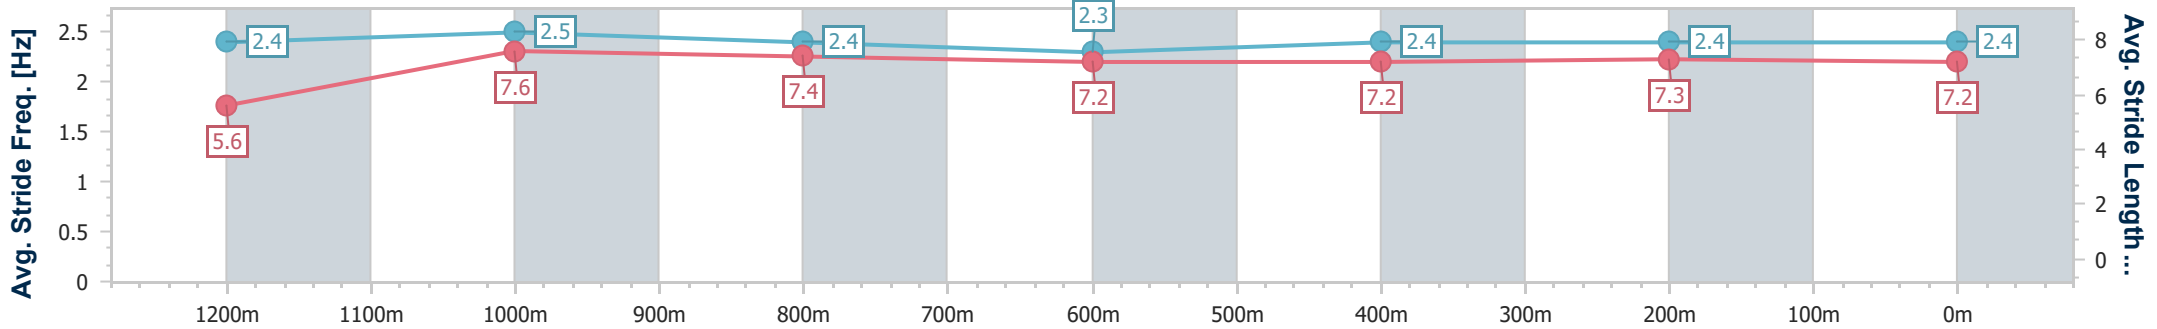

Doomben QLD Professional

Race 8: SOUTHS SPORTS CLUB Class 5 Handicap - 1350m

25 January 2023 - 16:43

Track Rating: Good 4, Weather: Fine, Rail Position: +8.5 metres Entire Course.

BRISBANE RACING CLUB

Section	Overall	1200m	1000m	800m	600m	400m	200m
Section Times	1:20.00 [2] (0:11.42)	1:08.58 [1] (0:10.74)	0:57.84 [3] (0:11.31)	0:46.53 [3] (0:11.94)	0:34.59 [3] (0:11.68)	0:22.91 [3] (0:11.30)	0:11.61 [3] (0:11.61)
Average Speed [km/h]	47.2	67.2	63.5	60.0	61.1	63.5	62.1
Top Speed [km/h]	67.5	68.5	67.0	61.4	63.0	64.8	64.3
Avg. Dist. to Rail [m]	3.0	0.6	0.6	0.8	1.3	1.4	2.1
Avg. Stride Freq. [Hz]	2.4	2.5	2.4	2.3	2.4	2.4	2.4
Avg. Stride Length [m]	5.6	7.6	7.4	7.2	7.2	7.3	7.2