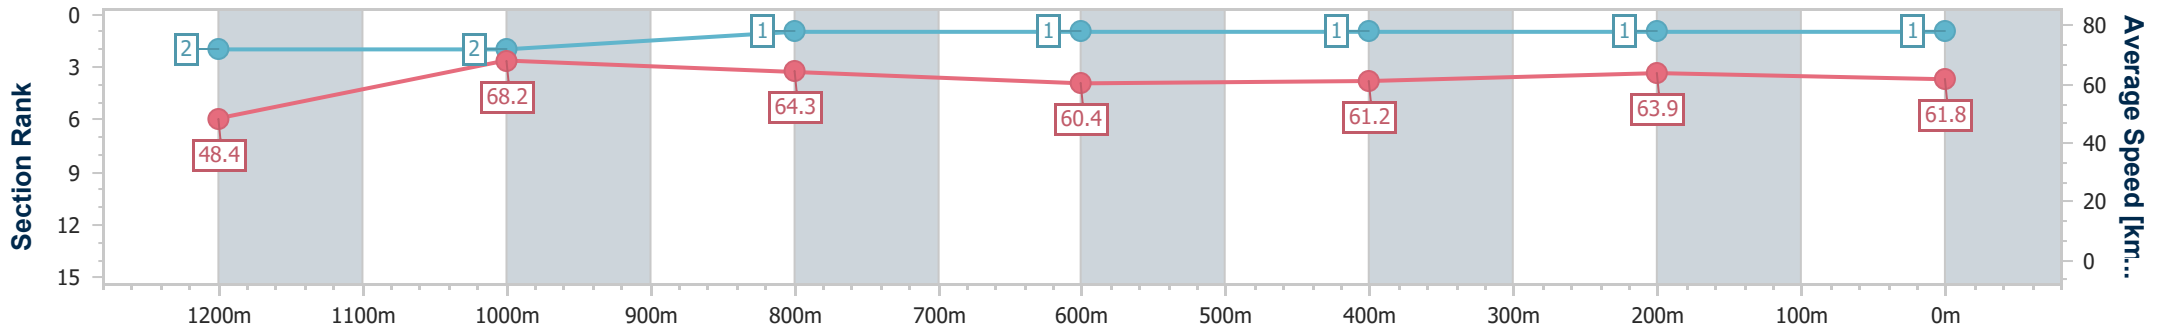

Doomben QLD Professional

Race 8: SOUTHS SPORTS CLUB Class 5 Handicap - 1350m

25 January 2023 - 16:43

Track Rating: Good 4, Weather: Fine, Rail Position: +8.5 metres Entire Course.

BRISBANE RACING CLUB

Section	Overall	1200m	1000m	800m	600m	400m	200m
Section Times	1:19.75 [1] (0:11.48)	1:08.27 [2] (0:10.55)	0:57.72 [2] (0:11.18)	0:46.54 [1] (0:11.95)	0:34.59 [1] (0:11.69)	0:22.90 [1] (0:11.24)	0:11.66 [1] (0:11.66)
Average Speed [km/h]	48.4	68.2	64.3	60.4	61.2	63.9	61.8
Top Speed [km/h]	68.8	70.2	68.2	62.6	63.1	66.6	64.1
Avg. Dist. to Rail [m]	6.9	1.6	0.4	0.3	1.0	1.9	2.2
Avg. Stride Freq. [Hz]	2.3	2.5	2.4	2.3	2.4	2.4	2.4
Avg. Stride Length [m]	5.6	7.7	7.4	7.2	7.2	7.3	7.0