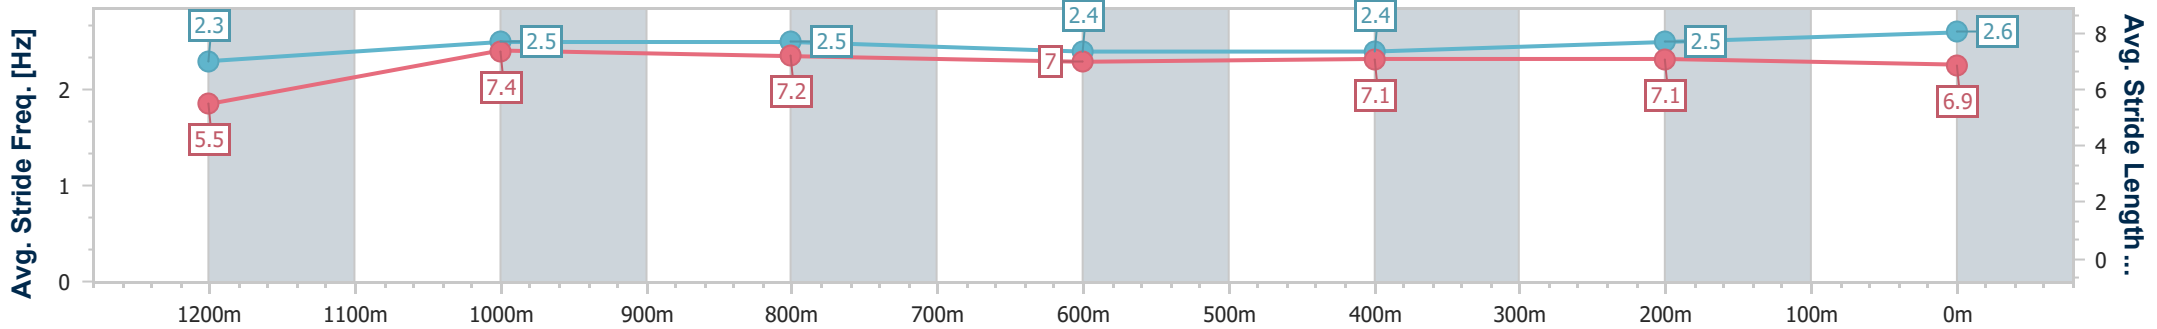

Doomben QLD Professional

Race 8: SOUTHS SPORTS CLUB Class 5 Handicap - 1350m

25 January 2023 - 16:43

Track Rating: Good 4, Weather: Fine, Rail Position: +8.5 metres Entire Course.

BRISBANE RACING CLUB

Section	Overall	1200m	1000m	800m	600m	400m	200m
Section Times	1:20.00 [3] (0:11.81)	1:08.19 [7] (0:10.85)	0:57.34 [7] (0:11.32)	0:46.02 [7] (0:11.91)	0:34.11 [7] (0:11.62)	0:22.49 [7] (0:11.13)	0:11.36 [7] (0:11.36)
Average Speed [km/h]	45.7	66.3	63.6	60.6	61.8	64.5	63.3
Top Speed [km/h]	64.8	67.5	66.6	61.8	64.0	67.3	66.2
Avg. Dist. to Rail [m]	4.0	0.7	0.2	0.3	0.5	2.3	3.5
Avg. Stride Freq. [Hz]	2.3	2.5	2.5	2.4	2.4	2.5	2.6
Avg. Stride Length [m]	5.5	7.4	7.2	7.0	7.1	7.1	6.9