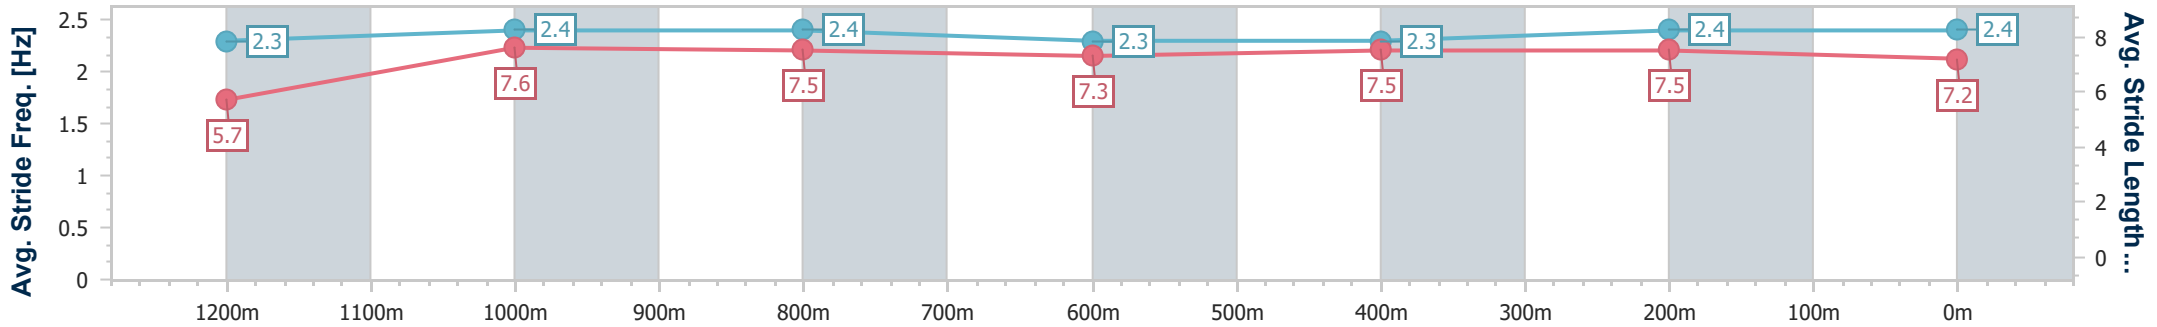

Doomben QLD Professional

Race 8: SOUTHS SPORTS CLUB Class 5 Handicap - 1350m

25 January 2023 - 16:43

Track Rating: Good 4, Weather: Fine, Rail Position: +8.5 metres Entire Course.

BRISBANE RACING CLUB

Section	Overall	1200m	1000m	800m	600m	400m	200m
Section Times	1:20.18 [5] (0:11.62)	1:08.56 [5] (0:10.92)	0:57.64 [6] (0:11.33)	0:46.31 [6] (0:11.97)	0:34.34 [6] (0:11.53)	0:22.81 [6] (0:11.19)	0:11.62 [5] (0:11.62)
Average Speed [km/h]	46.6	65.9	63.7	60.3	62.4	64.3	62.0
Top Speed [km/h]	67.7	68.0	66.5	61.5	63.9	66.9	64.1
Avg. Dist. to Rail [m]	4.3	0.8	0.6	0.5	0.3	1.6	3.8
Avg. Stride Freq. [Hz]	2.3	2.4	2.4	2.3	2.3	2.4	2.4
Avg. Stride Length [m]	5.7	7.6	7.5	7.3	7.5	7.5	7.2