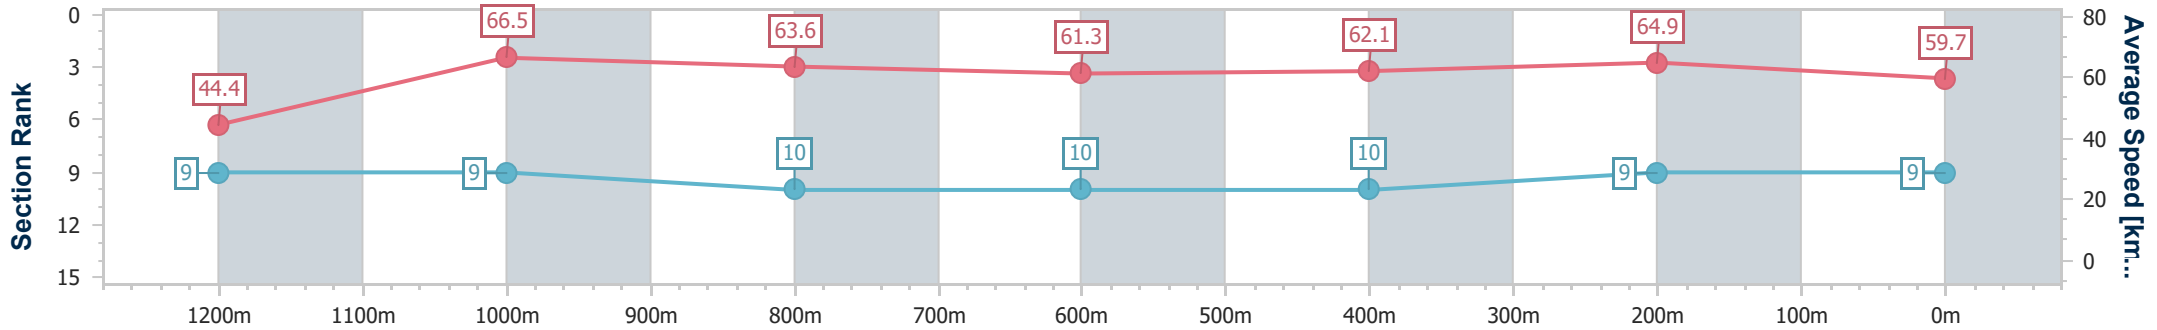

- [ ] Ranking at each section and finish
- .-.- No data available at this section
- NA No data available

Horse/Jockey Name	Hopeful Star
Final Rank	9
Fastest Section Time (Section)	0:10.83 (1200m)
Top Speed [km/h] (Section)	67.9 (1200m)
Race State	Finished

Doomben QLD Professional

Race 8: SOUTHS SPORTS CLUB Class 5 Handicap - 1350m

25 January 2023 - 16:43

Track Rating: Good 4, Weather: Fine, Rail Position: +8.5 metres Entire Course.

BRISBANE RACING CLUB

Section	Overall	1200m	1000m	800m	600m	400m	200m
Section Times	1:21.24 [9] (0:12.18)	1:09.06 [9] (0:10.83)	0:58.23 [9] (0:11.40)	0:46.83 [10] (0:11.85)	0:34.98 [10] (0:11.80)	0:23.18 [10] (0:11.13)	0:12.05 [9] (0:12.05)
Average Speed [km/h]	44.4	66.5	63.6	61.3	62.1	64.9	59.7
Top Speed [km/h]	65.3	67.9	66.4	61.9	64.7	66.3	63.7
Avg. Dist. to Rail [m]	6.9	2.1	1.9	2.3	2.9	3.8	6.5
Avg. Stride Freq. [Hz]	2.3	2.4	2.4	2.3	2.4	2.5	2.4
Avg. Stride Length [m]	5.5	7.6	7.4	7.3	7.2	7.3	7.1

- [ ] Ranking at each section and finish
- .-.- No data available at this section
- NA No data available

Horse/Jockey Name	Contribution
Final Rank	10
Fastest Section Time (Section)	0:10.75 (1200m)
Top Speed [km/h] (Section)	68.2 (1200m)
Race State	Finished