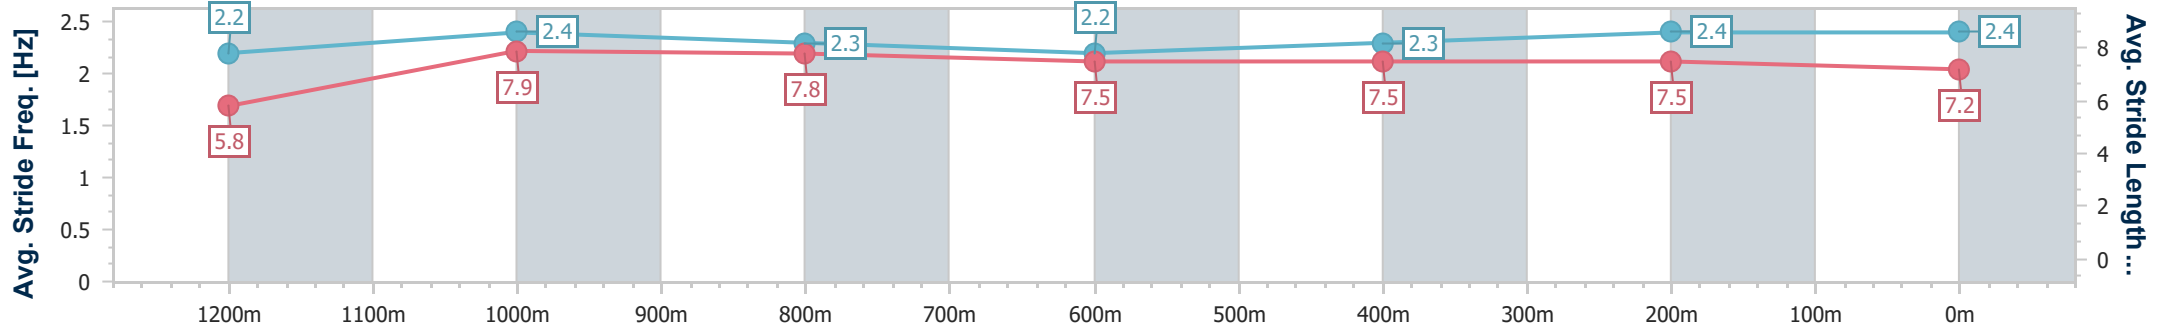

Doomben QLD Professional

Race 8: SOUTHS SPORTS CLUB Class 5 Handicap - 1350m

25 January 2023 - 16:43

Track Rating: Good 4, Weather: Fine, Rail Position: +8.5 metres Entire Course.

BRISBANE RACING CLUB

Section	Overall	1200m	1000m	800m	600m	400m	200m
Section Times	1:20.42 [6] (0:11.70)	1:08.72 [6] (0:10.77)	0:57.95 [5] (0:11.39)	0:46.56 [5] (0:11.87)	0:34.69 [5] (0:11.63)	0:23.06 [5] (0:11.26)	0:11.80 [6] (0:11.80)
Average Speed [km/h]	46.2	66.2	63.2	60.3	61.3	63.8	60.9
Top Speed [km/h]	68.3	68.6	65.6	61.6	62.5	64.5	64.0
Avg. Dist. to Rail [m]	3.1	0.7	0.4	1.2	1.6	0.8	0.2
Avg. Stride Freq. [Hz]	2.2	2.4	2.3	2.2	2.3	2.4	2.4
Avg. Stride Length [m]	5.8	7.9	7.8	7.5	7.5	7.5	7.2

- [ ] Ranking at each section and finish
- .-.- No data available at this section
- NA No data available

Horse/Jockey Name	Holiday Dreams
Final Rank	7
Fastest Section Time (Section)	0:10.73 (1200m)
Top Speed [km/h] (Section)	68.8 (1200m)
Race State	Finished