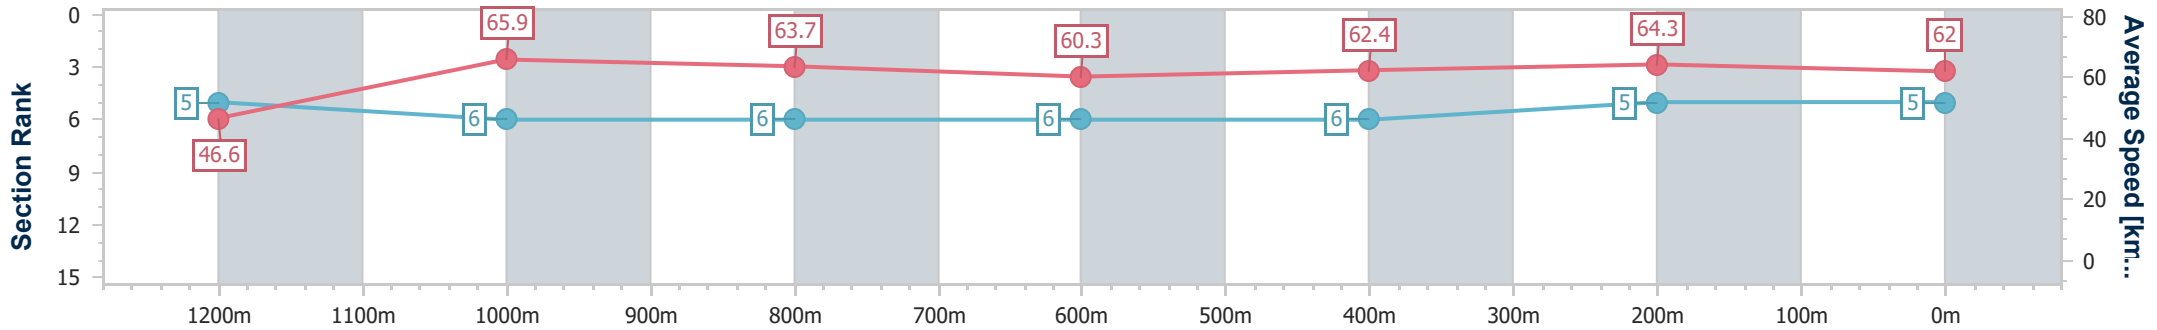

Doomben QLD Professional

Race 8: SOUTHS SPORTS CLUB Class 5 Handicap - 1350m

25 January 2023 - 16:43

Track Rating: Good 4, Weather: Fine, Rail Position: +8.5 metres Entire Course.

BRISBANE RACING CLUB

Section	Overall	1200m	1000m	800m	600m	400m	200m
Section Times	1:20.18 [5] (0:11.62)	1:08.56 [5] (0:10.92)	0:57.64 [6] (0:11.33)	0:46.31 [6] (0:11.97)	0:34.34 [6] (0:11.53)	0:22.81 [6] (0:11.19)	0:11.62 [5] (0:11.62)
Average Speed [km/h]	46.6	65.9	63.7	60.3	62.4	64.3	62.0
Top Speed [km/h]	67.7	68.0	66.5	61.5	63.9	66.9	64.1
Avg. Dist. to Rail [m]	4.3	0.8	0.6	0.5	0.3	1.6	3.8
Avg. Stride Freq. [Hz]	2.3	2.4	2.4	2.3	2.3	2.4	2.4
Avg. Stride Length [m]	5.7	7.6	7.5	7.3	7.5	7.5	7.2