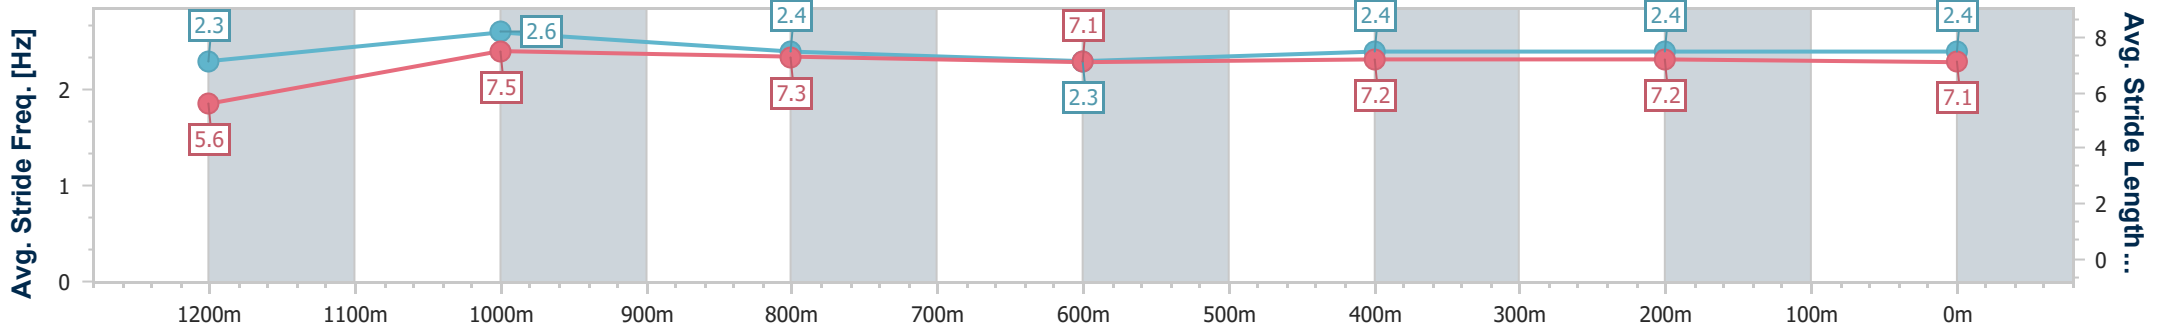

Doomben QLD Professional

Race 8: SOUTHS SPORTS CLUB Class 5 Handicap - 1350m

25 January 2023 - 16:43

Track Rating: Good 4, Weather: Fine, Rail Position: +8.5 metres Entire Course.

BRISBANE RACING CLUB

Section	Overall	1200m	1000m	800m	600m	400m	200m
Section Times	1:20.14 [4] (0:11.53)	1:08.61 [4] (0:10.45)	0:58.16 [1] (0:11.37)	0:46.79 [2] (0:11.99)	0:34.80 [2] (0:11.66)	0:23.14 [2] (0:11.30)	0:11.84 [2] (0:11.84)
Average Speed [km/h]	46.8	68.9	63.7	60.6	61.8	63.6	60.9
Top Speed [km/h]	66.9	69.6	68.1	62.2	63.1	65.7	63.4
Avg. Dist. to Rail [m]	7.9	2.3	2.0	1.7	0.4	0.6	0.7
Avg. Stride Freq. [Hz]	2.3	2.6	2.4	2.3	2.4	2.4	2.4
Avg. Stride Length [m]	5.6	7.5	7.3	7.1	7.2	7.2	7.1