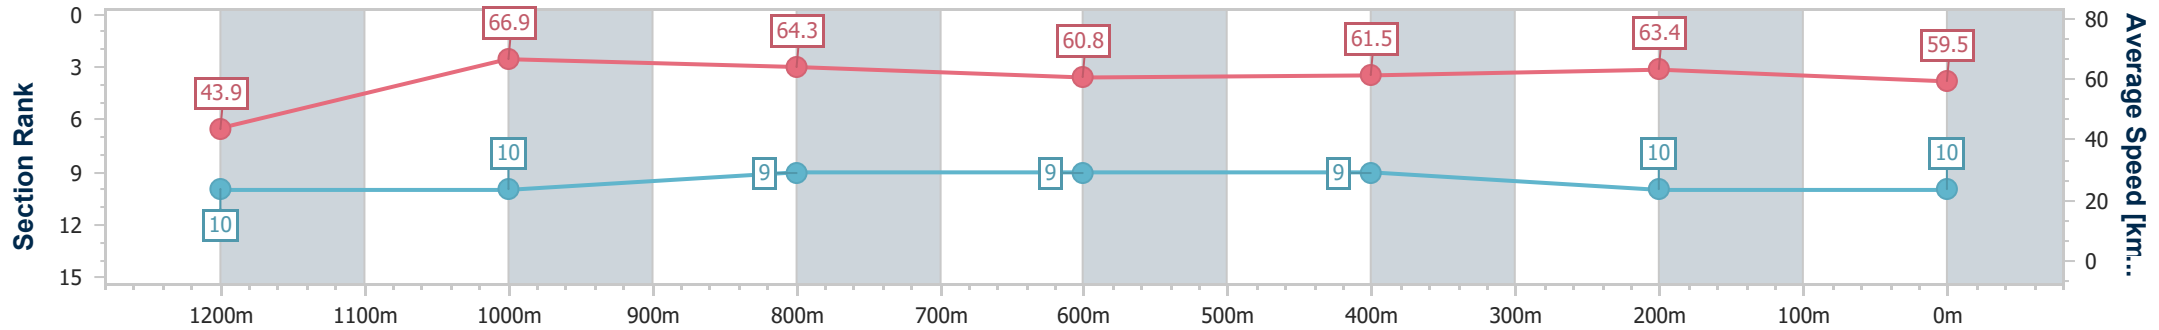

- [ ] Ranking at each section and finish
- .-.- No data available at this section
- NA No data available

Horse/Jockey Name	Contribution
Final Rank	10
Fastest Section Time (Section)	0:10.75 (1200m)
Top Speed [km/h] (Section)	68.2 (1200m)
Race State	Finished

Doomben QLD Professional

Race 8: SOUTHS SPORTS CLUB Class 5 Handicap - 1350m

25 January 2023 - 16:43

Track Rating: Good 4, Weather: Fine, Rail Position: +8.5 metres Entire Course.

BRISBANE RACING CLUB

Section	Overall	1200m	1000m	800m	600m	400m	200m
Section Times	1:21.41 [10] (0:12.33)	1:09.08 [10] (0:10.75)	0:58.33 [10] (0:11.19)	0:47.14 [9] (0:11.93)	0:35.21 [9] (0:11.73)	0:23.48 [9] (0:11.38)	0:12.10 [10] (0:12.10)
Average Speed [km/h]	43.9	66.9	64.3	60.8	61.5	63.4	59.5
Top Speed [km/h]	65.0	68.2	67.3	61.3	62.5	64.4	62.7
Avg. Dist. to Rail [m]	8.3	1.1	0.5	1.2	0.6	1.8	1.1
Avg. Stride Freq. [Hz]	2.1	2.3	2.2	2.2	2.2	2.2	2.2
Avg. Stride Length [m]	5.8	8.1	8.0	7.8	7.8	7.9	7.7

- [ ] Ranking at each section and finish
- .-.- No data available at this section
- NA No data available