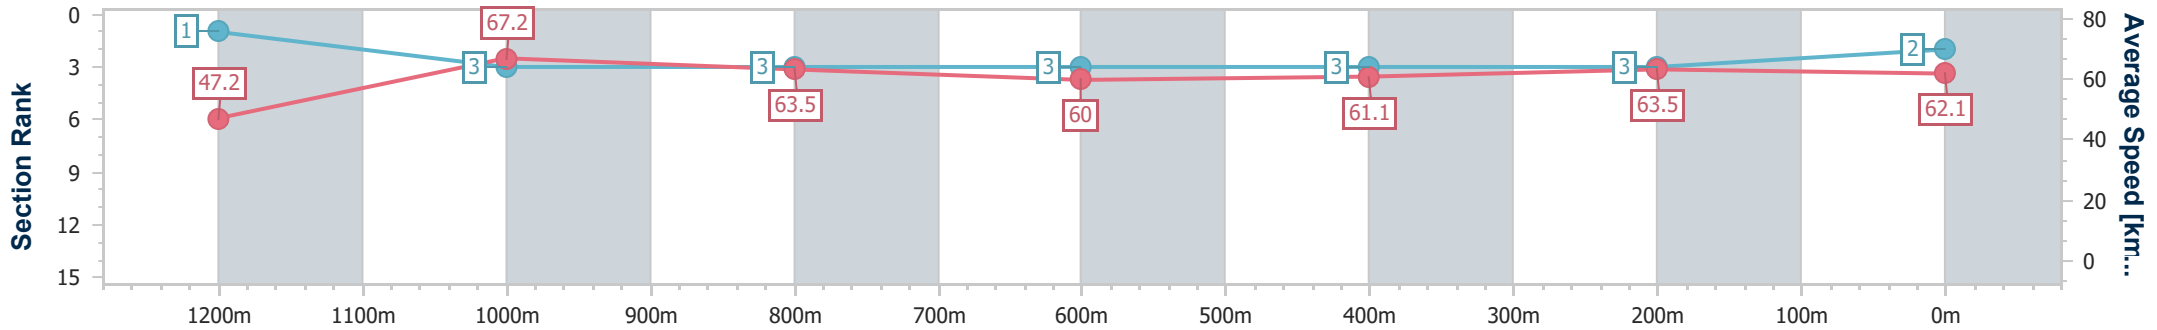

Doomben QLD Professional

Race 8: SOUTHS SPORTS CLUB Class 5 Handicap - 1350m

25 January 2023 - 16:43

Track Rating: Good 4, Weather: Fine, Rail Position: +8.5 metres Entire Course.

BRISBANE RACING CLUB

Section	Overall	1200m	1000m	800m	600m	400m	200m
Section Times	1:20.00 [2] (0:11.42)	1:08.58 [1] (0:10.74)	0:57.84 [3] (0:11.31)	0:46.53 [3] (0:11.94)	0:34.59 [3] (0:11.68)	0:22.91 [3] (0:11.30)	0:11.61 [3] (0:11.61)
Average Speed [km/h]	47.2	67.2	63.5	60.0	61.1	63.5	62.1
Top Speed [km/h]	67.5	68.5	67.0	61.4	63.0	64.8	64.3
Avg. Dist. to Rail [m]	3.0	0.6	0.6	0.8	1.3	1.4	2.1
Avg. Stride Freq. [Hz]	2.4	2.5	2.4	2.3	2.4	2.4	2.4
Avg. Stride Length [m]	5.6	7.6	7.4	7.2	7.2	7.3	7.2