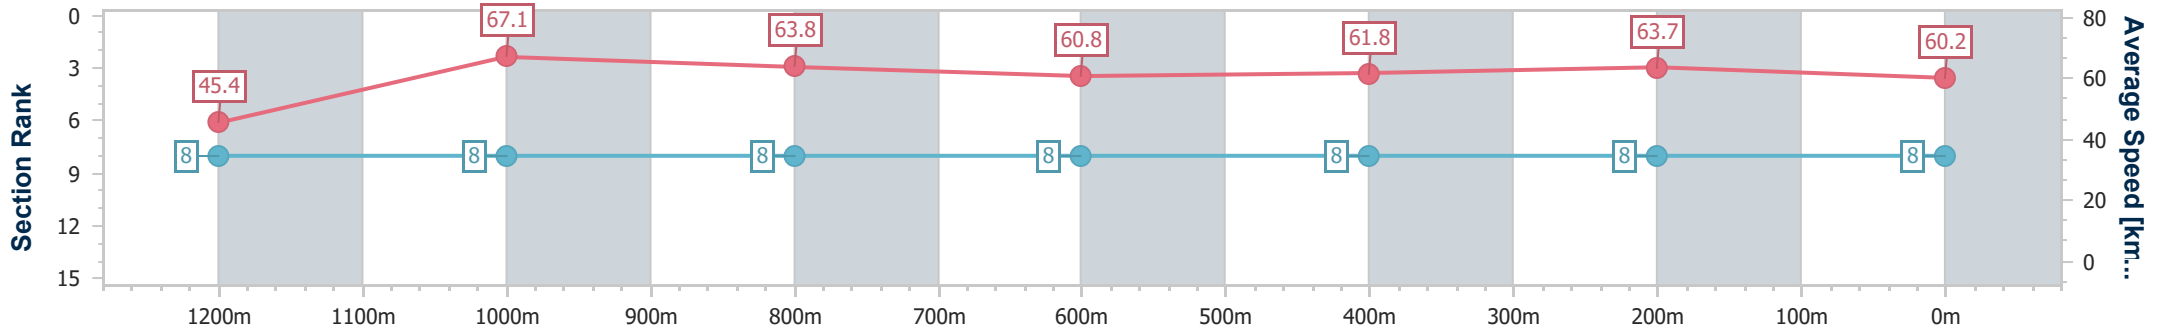

Doomben QLD Professional

Race 8: SOUTHS SPORTS CLUB Class 5 Handicap - 1350m

25 January 2023 - 16:43

Track Rating: Good 4, Weather: Fine, Rail Position: +8.5 metres Entire Course.

BRISBANE RACING CLUB

Section	Overall	1200m	1000m	800m	600m	400m	200m
Section Times	1:20.94 [8] (0:12.16)	1:08.78 [8] (0:10.72)	0:58.06 [8] (0:11.31)	0:46.75 [8] (0:11.84)	0:34.91 [8] (0:11.63)	0:23.28 [8] (0:11.31)	0:11.97 [8] (0:11.97)
Average Speed [km/h]	45.4	67.1	63.8	60.8	61.8	63.7	60.2
Top Speed [km/h]	65.8	68.2	66.0	61.5	63.0	64.8	63.5
Avg. Dist. to Rail [m]	5.2	0.8	0.8	0.2	0.4	2.2	4.1
Avg. Stride Freq. [Hz]	2.1	2.3	2.3	2.2	2.2	2.3	2.2
Avg. Stride Length [m]	6.0	8.0	7.9	7.7	7.7	7.8	7.5

- [ ] Ranking at each section and finish
- .-.- No data available at this section
- NA No data available

Horse/Jockey Name	Hopeful Star
Final Rank	9
Fastest Section Time (Section)	0:10.83 (1200m)
Top Speed [km/h] (Section)	67.9 (1200m)
Race State	Finished