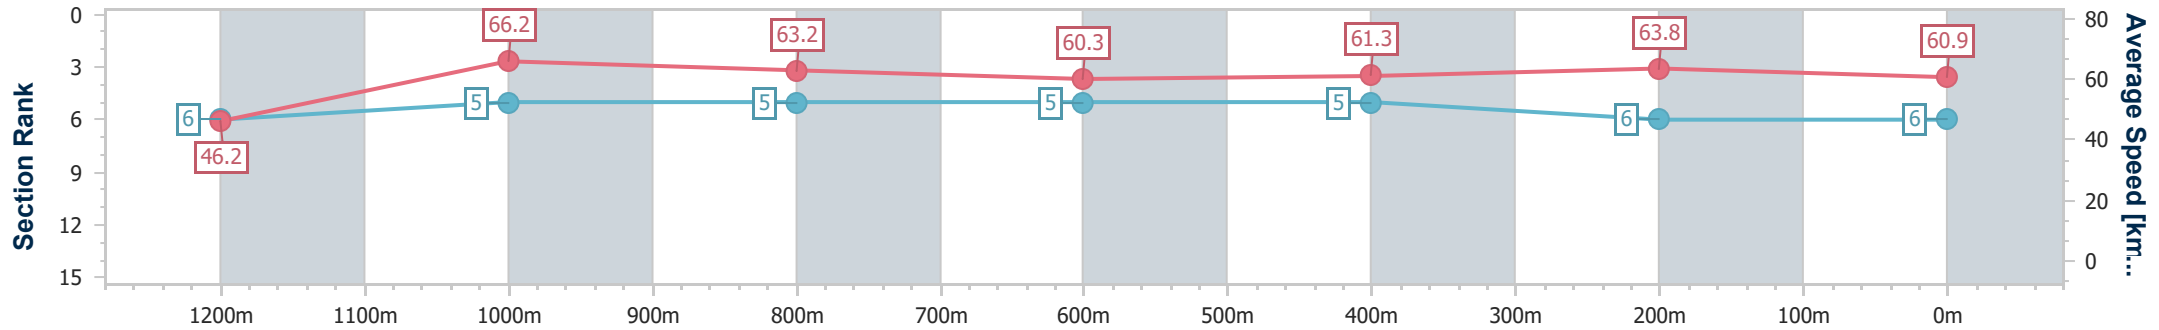

Doomben QLD Professional

Race 8: SOUTHS SPORTS CLUB Class 5 Handicap - 1350m

25 January 2023 - 16:43

Track Rating: Good 4, Weather: Fine, Rail Position: +8.5 metres Entire Course.

BRISBANE RACING CLUB

Section	Overall	1200m	1000m	800m	600m	400m	200m
Section Times	1:20.42 [6] (0:11.70)	1:08.72 [6] (0:10.77)	0:57.95 [5] (0:11.39)	0:46.56 [5] (0:11.87)	0:34.69 [5] (0:11.63)	0:23.06 [5] (0:11.26)	0:11.80 [6] (0:11.80)
Average Speed [km/h]	46.2	66.2	63.2	60.3	61.3	63.8	60.9
Top Speed [km/h]	68.3	68.6	65.6	61.6	62.5	64.5	64.0
Avg. Dist. to Rail [m]	3.1	0.7	0.4	1.2	1.6	0.8	0.2
Avg. Stride Freq. [Hz]	2.2	2.4	2.3	2.2	2.3	2.4	2.4
Avg. Stride Length [m]	5.8	7.9	7.8	7.5	7.5	7.5	7.2

- [ ] Ranking at each section and finish
- .-.- No data available at this section
- NA No data available

Horse/Jockey Name	Holiday Dreams
Final Rank	7
Fastest Section Time (Section)	0:10.73 (1200m)
Top Speed [km/h] (Section)	68.8 (1200m)
Race State	Finished