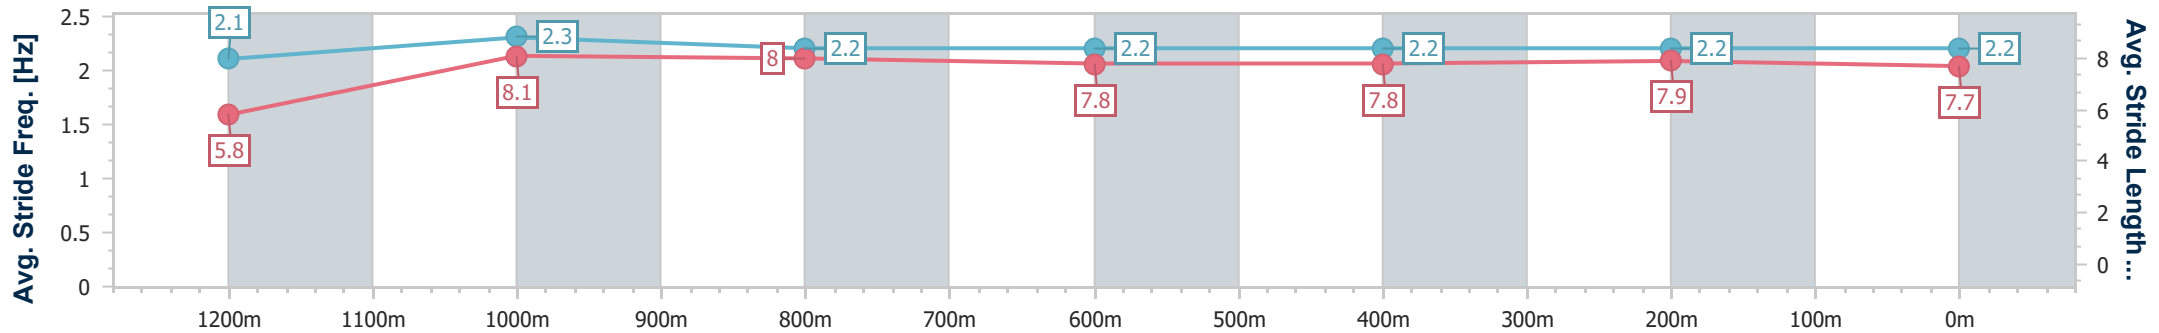

- [ ] Ranking at each section and finish
- .-.- No data available at this section
- NA No data available

Horse/Jockey Name	Contribution
Final Rank	10
Fastest Section Time (Section)	0:10.75 (1200m)
Top Speed [km/h] (Section)	68.2 (1200m)
Race State	Finished

Doomben QLD Professional

Race 8: SOUTHS SPORTS CLUB Class 5 Handicap - 1350m

25 January 2023 - 16:43

Track Rating: Good 4, Weather: Fine, Rail Position: +8.5 metres Entire Course.

BRISBANE RACING CLUB

Section	Overall	1200m	1000m	800m	600m	400m	200m
Section Times	1:21.41 [10] (0:12.33)	1:09.08 [10] (0:10.75)	0:58.33 [10] (0:11.19)	0:47.14 [9] (0:11.93)	0:35.21 [9] (0:11.73)	0:23.48 [9] (0:11.38)	0:12.10 [10] (0:12.10)
Average Speed [km/h]	43.9	66.9	64.3	60.8	61.5	63.4	59.5
Top Speed [km/h]	65.0	68.2	67.3	61.3	62.5	64.4	62.7
Avg. Dist. to Rail [m]	8.3	1.1	0.5	1.2	0.6	1.8	1.1
Avg. Stride Freq. [Hz]	2.1	2.3	2.2	2.2	2.2	2.2	2.2
Avg. Stride Length [m]	5.8	8.1	8.0	7.8	7.8	7.9	7.7

- [ ] Ranking at each section and finish
- .-.- No data available at this section
- NA No data available