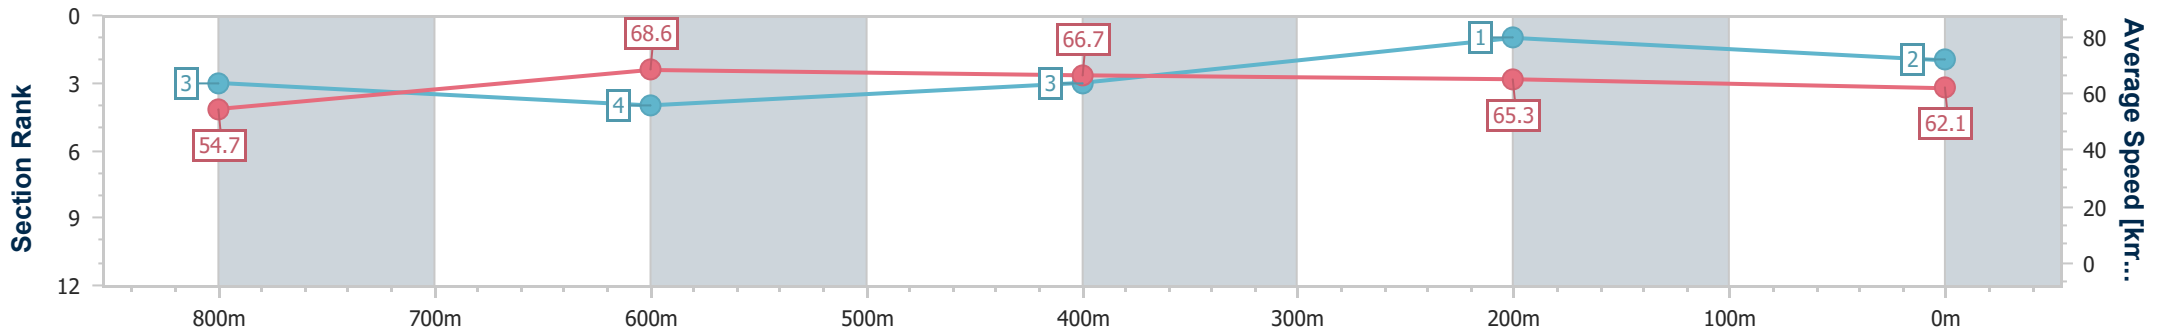

Horse/Jockey Name	Rubiquitous
Final Rank	2
Fastest Section Time (Section)	0:10.54 (800m)
Top Speed [km/h] (Section)	72.5 (Overall)
Race State	Finished

Sunshine Coast QLD Professional
Race 6: COASTLINE BMW 3 SERIES OPEN Handicap - 1000m

28 January 2023 - 15:13

Track Rating: Good 4, Weather: Fine, Rail Position: True

Section	Overall	800m	600m	400m	200m
Section Times	0:57.16 [2] (0:13.11)	0:44.05 [3] (0:10.54)	0:33.51 [4] (0:10.85)	0:22.66 [3] (0:11.07)	0:11.59 [1] (0:11.59)
Average Speed [km/h]	54.7	68.6	66.7	65.3	62.1
Top Speed [km/h]	72.5	72.5	69.0	67.7	64.6
Avg. Dist. to Rail [m]	7.1	3.4	0.8	3.3	5.2
Avg. Stride Freq. [Hz]	2.2	2.3	2.3	2.3	2.3
Avg. Stride Length [m]	6.9	8.2	7.9	7.9	7.6

- [ ] Ranking at each section and finish
- -.-.- No data available at this section
- NA No data available