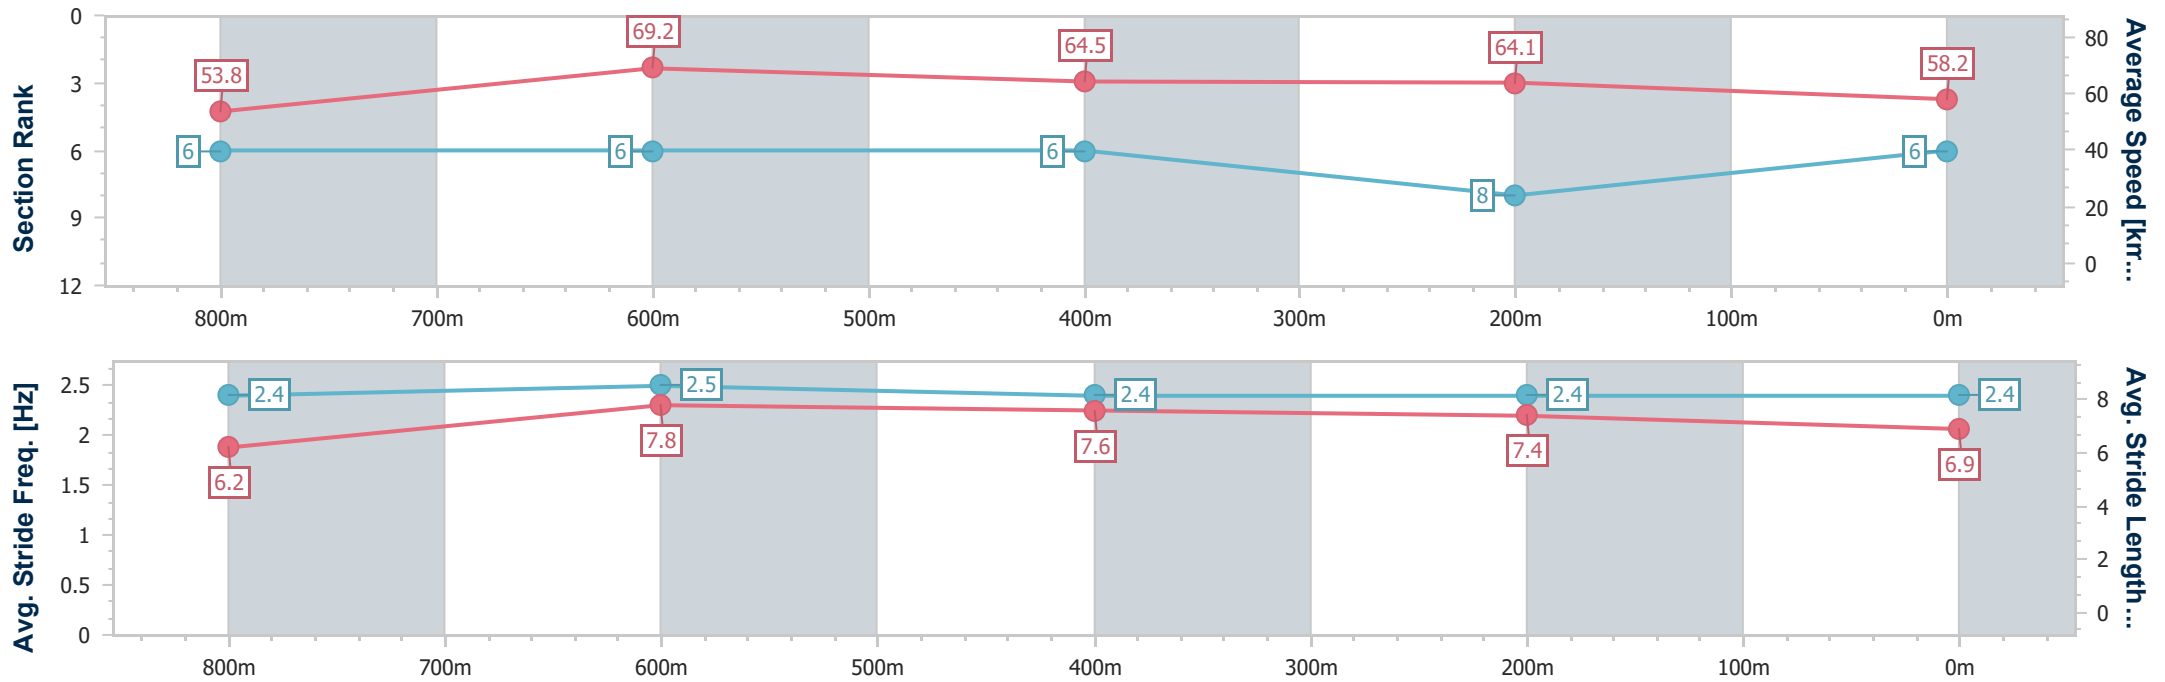

Horse/Jockey Name	Irish Songs
Final Rank	6
Fastest Section Time (Section)	0:10.36 (800m)
Top Speed [km/h] (Section)	72.1 (800m)
Race State	Finished

Sunshine Coast QLD Professional
Race 6: COASTLINE BMW 3 SERIES OPEN Handicap - 1000m
28 January 2023 - 15:13
Track Rating: Good 4, Weather: Fine, Rail Position: True

Section	Overall	800m	600m	400m	200m
Section Times	0:58.28 [6] (0:13.33)	0:44.95 [6] (0:10.36)	0:34.59 [6] (0:11.03)	0:23.56 [6] (0:11.27)	0:12.29 [8] (0:12.29)
Average Speed [km/h]	53.8	69.2	64.5	64.1	58.2
Top Speed [km/h]	72.0	72.1	68.9	65.5	63.6
Avg. Dist. to Rail [m]	1.4	1.2	1.0	1.2	1.3
Avg. Stride Freq. [Hz]	2.4	2.5	2.4	2.4	2.4
Avg. Stride Length [m]	6.2	7.8	7.6	7.4	6.9

- [ ] Ranking at each section and finish
- -.-.- No data available at this section
- NA No data available