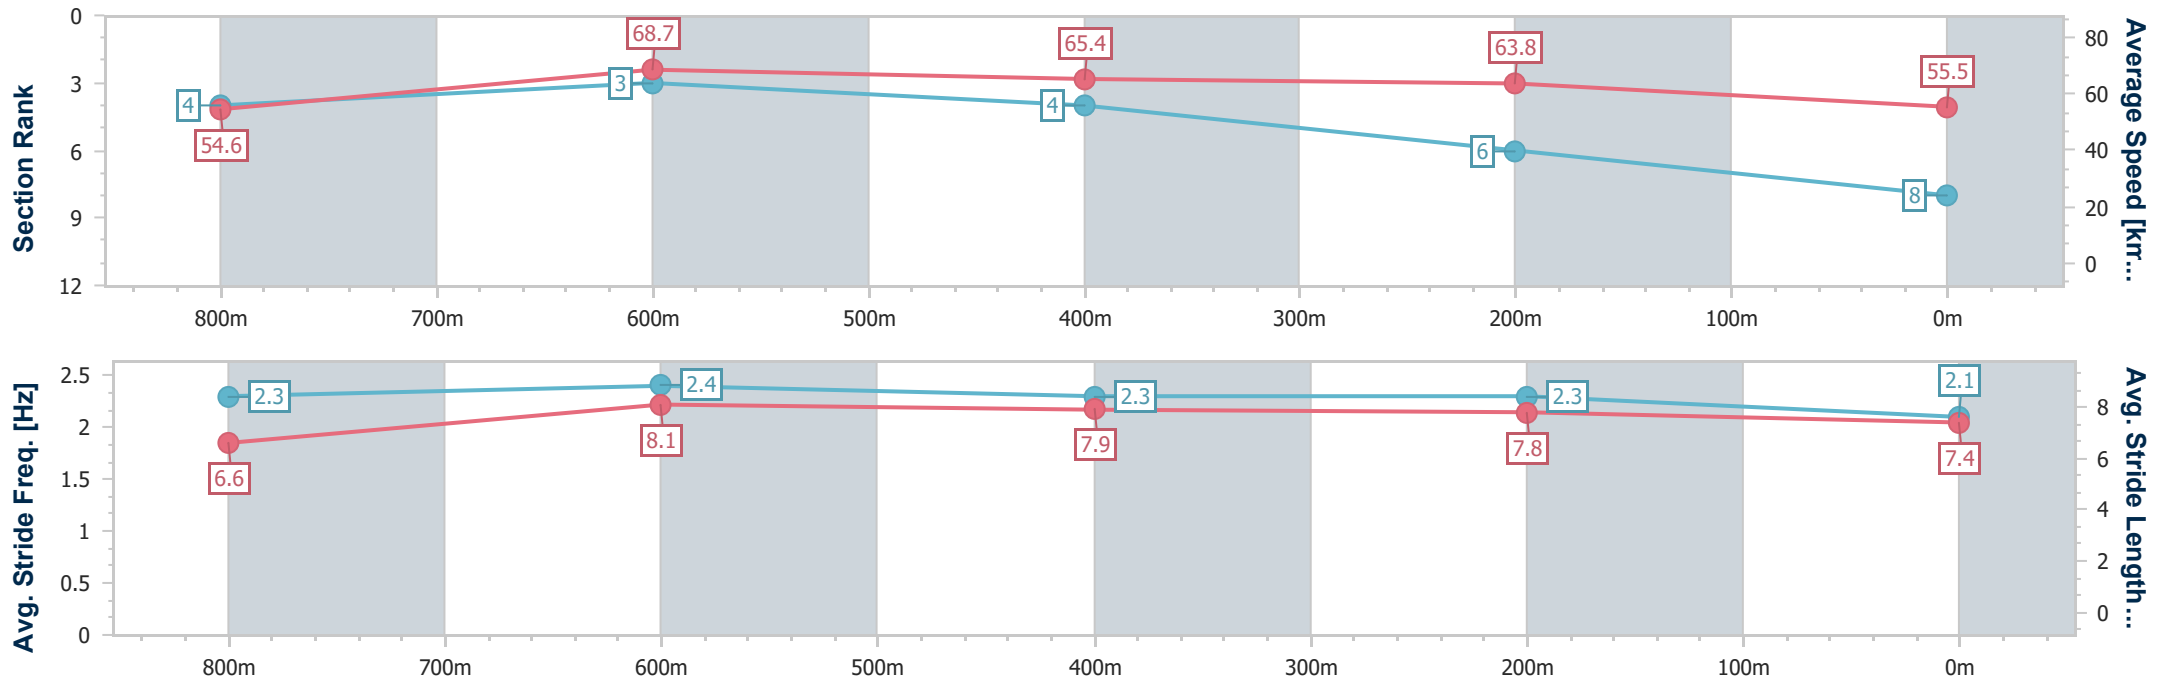

- [] Ranking at each section and finish
- .-.- No data available at this section
- NA No data available

Horse/Jockey Name	Mo's Crown
Final Rank	8
Fastest Section Time (Section)	0:10.47 (800m)
Top Speed [km/h] (Section)	72.4 (800m)
Race State	Finished

Sunshine Coast QLD Professional
 Race 6: COASTLINE BMW 3 SERIES OPEN Handicap - 1000m
 28 January 2023 - 15:13
 Track Rating: Good 4, Weather: Fine, Rail Position: True

Section	Overall	800m	600m	400m	200m
Section Times	0:58.77 [8] (0:13.10)	0:45.67 [4] (0:10.47)	0:35.20 [3] (0:10.91)	0:24.29 [4] (0:11.34)	0:12.95 [6] (0:12.95)
Average Speed [km/h]	54.6	68.7	65.4	63.8	55.5
Top Speed [km/h]	72.2	72.4	69.0	65.4	63.0
Avg. Dist. to Rail [m]	4.4	1.6	1.5	1.4	3.0
Avg. Stride Freq. [Hz]	2.3	2.4	2.3	2.3	2.1
Avg. Stride Length [m]	6.6	8.1	7.9	7.8	7.4

- [] Ranking at each section and finish
- .-.- No data available at this section
- NA No data available