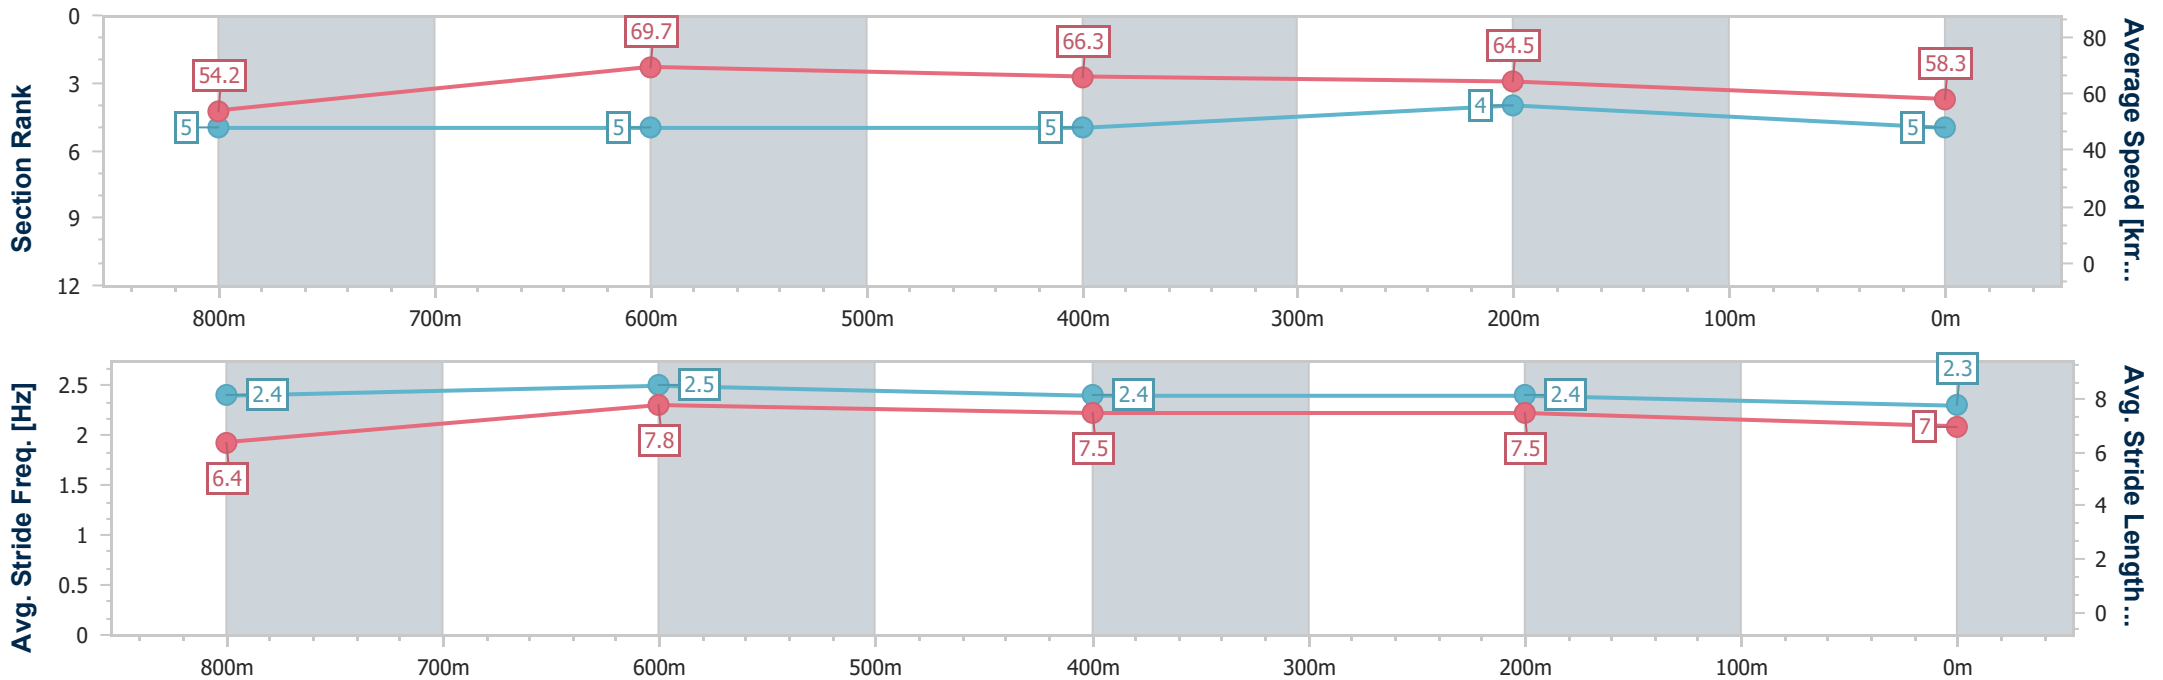

Horse/Jockey Name	Remlaps Gem
Final Rank	5
Fastest Section Time (Section)	0:10.41 (800m)
Top Speed [km/h] (Section)	72.6 (800m)
Race State	Finished

Sunshine Coast QLD Professional
Race 6: COASTLINE BMW 3 SERIES OPEN Handicap - 1000m

28 January 2023 - 15:13

Track Rating: Good 4, Weather: Fine, Rail Position: True

Section	Overall	800m	600m	400m	200m
Section Times	0:58.14 [5] (0:13.33)	0:44.81 [5] (0:10.41)	0:34.40 [5] (0:10.90)	0:23.50 [5] (0:11.23)	0:12.27 [4] (0:12.27)
Average Speed [km/h]	54.2	69.7	66.3	64.5	58.3
Top Speed [km/h]	72.5	72.6	69.9	66.1	64.0
Avg. Dist. to Rail [m]	7.4	1.9	0.4	2.8	6.0
Avg. Stride Freq. [Hz]	2.4	2.5	2.4	2.4	2.3
Avg. Stride Length [m]	6.4	7.8	7.5	7.5	7.0

- [ ] Ranking at each section and finish
- -.-.- No data available at this section
- NA No data available