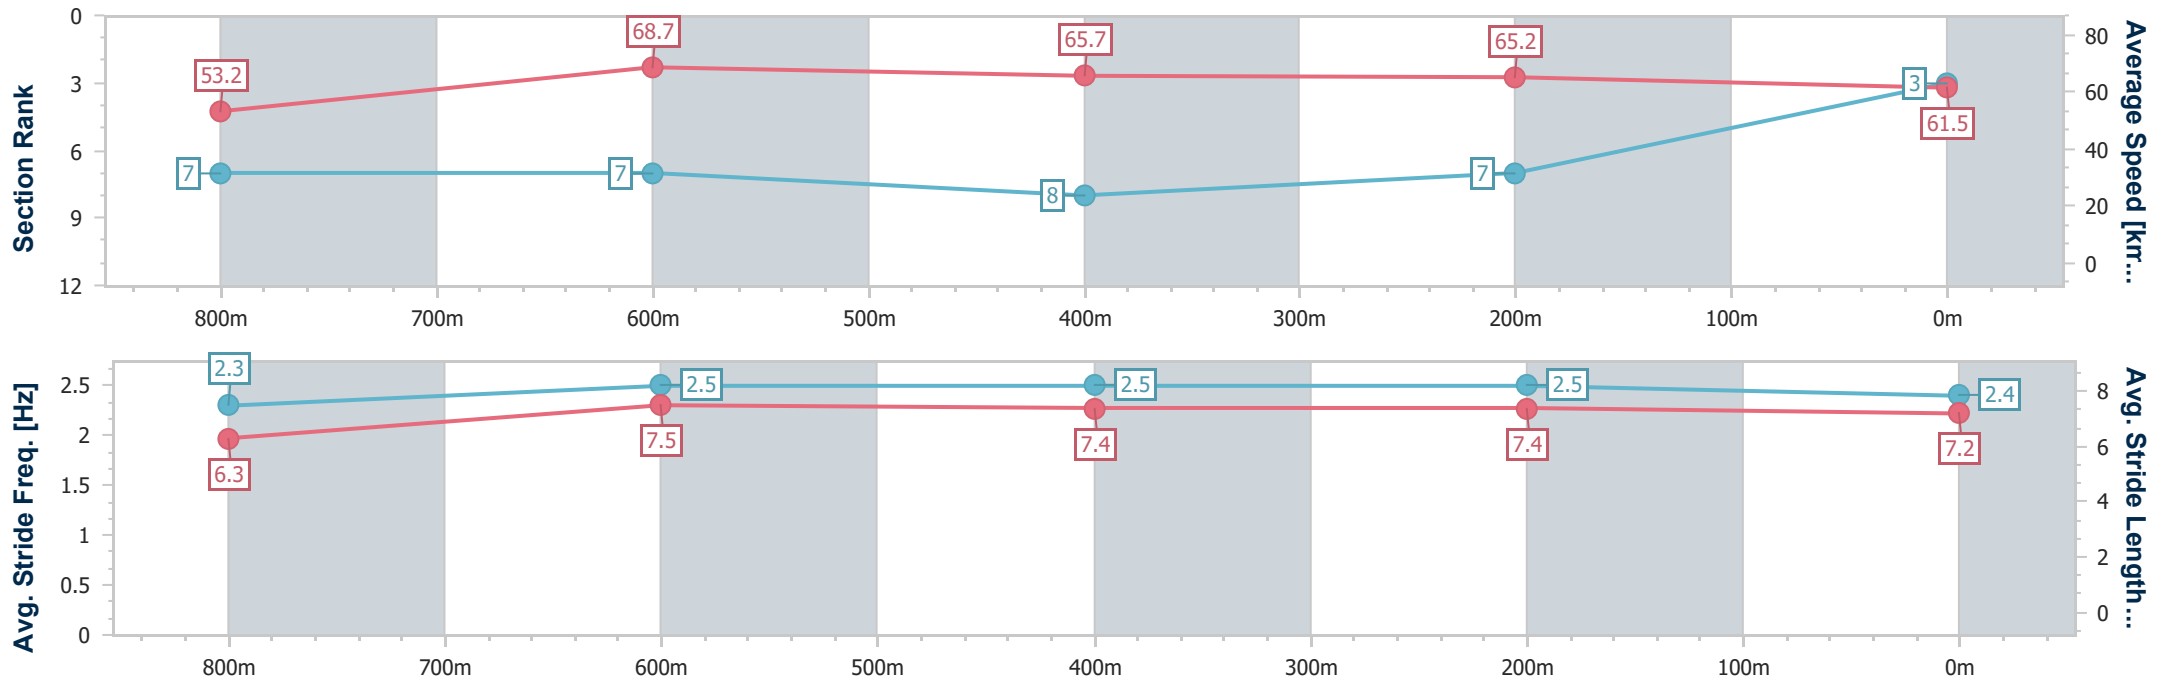

Horse/Jockey Name	Stampe
Final Rank	3
Fastest Section Time (Section)	0:10.51 (800m)
Top Speed [km/h] (Section)	71.8 (800m)
Race State	Finished

Sunshine Coast QLD Professional
Race 6: COASTLINE BMW 3 SERIES OPEN Handicap - 1000m
28 January 2023 - 15:13
Track Rating: Good 4, Weather: Fine, Rail Position: True

Section	Overall	800m	600m	400m	200m
Section Times	0:57.76 [3] (0:13.49)	0:44.27 [7] (0:10.51)	0:33.76 [7] (0:10.96)	0:22.80 [8] (0:11.08)	0:11.72 [7] (0:11.72)
Average Speed [km/h]	53.2	68.7	65.7	65.2	61.5
Top Speed [km/h]	71.3	71.8	68.4	65.8	65.1
Avg. Dist. to Rail [m]	3.6	1.0	0.4	4.8	8.0
Avg. Stride Freq. [Hz]	2.3	2.5	2.5	2.5	2.4
Avg. Stride Length [m]	6.3	7.5	7.4	7.4	7.2

- [ ] Ranking at each section and finish
- -.-.- No data available at this section
- NA No data available