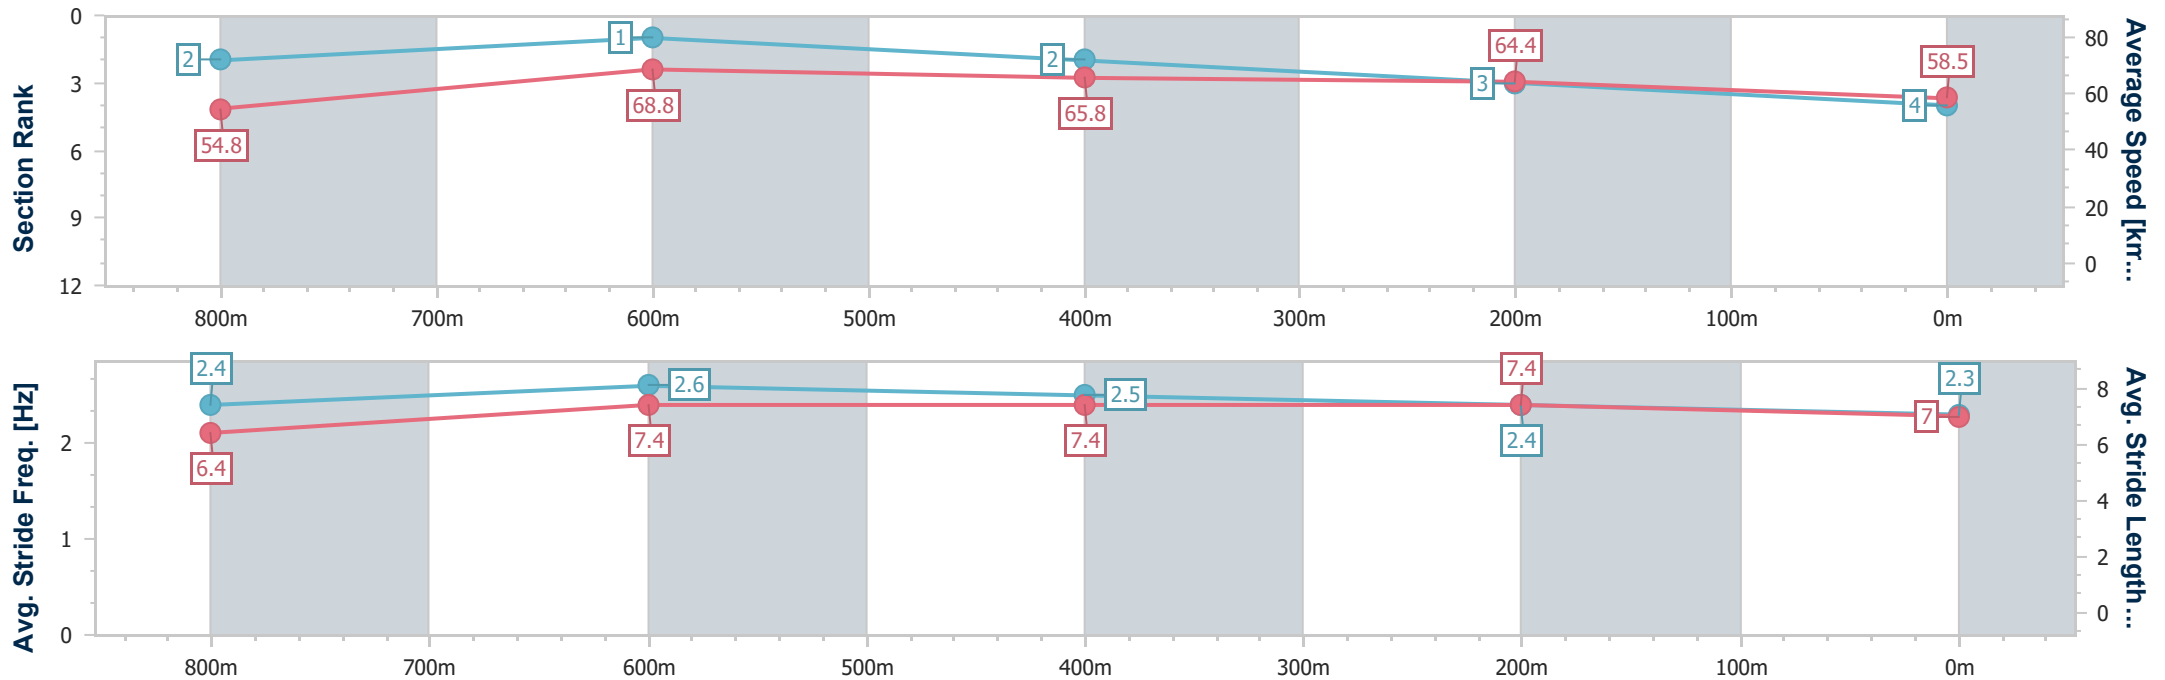

Horse/Jockey Name	You'll Be Mist
Final Rank	4
Fastest Section Time (Section)	0:10.45 (800m)
Top Speed [km/h] (Section)	72.2 (800m)
Race State	Finished

Sunshine Coast QLD Professional
Race 6: COASTLINE BMW 3 SERIES OPEN Handicap - 1000m

28 January 2023 - 15:13

Track Rating: Good 4, Weather: Fine, Rail Position: True

Section	Overall	800m	600m	400m	200m
Section Times	0:57.91 [4] (0:13.11)	0:44.80 [2] (0:10.45)	0:34.35 [1] (0:10.97)	0:23.38 [2] (0:11.19)	0:12.19 [3] (0:12.19)
Average Speed [km/h]	54.8	68.8	65.8	64.4	58.5
Top Speed [km/h]	72.2	72.2	69.1	66.5	63.6
Avg. Dist. to Rail [m]	6.0	1.8	0.6	3.3	4.5
Avg. Stride Freq. [Hz]	2.4	2.6	2.5	2.4	2.3
Avg. Stride Length [m]	6.4	7.4	7.4	7.4	7.0

- [ ] Ranking at each section and finish
- -.-.- No data available at this section
- NA No data available