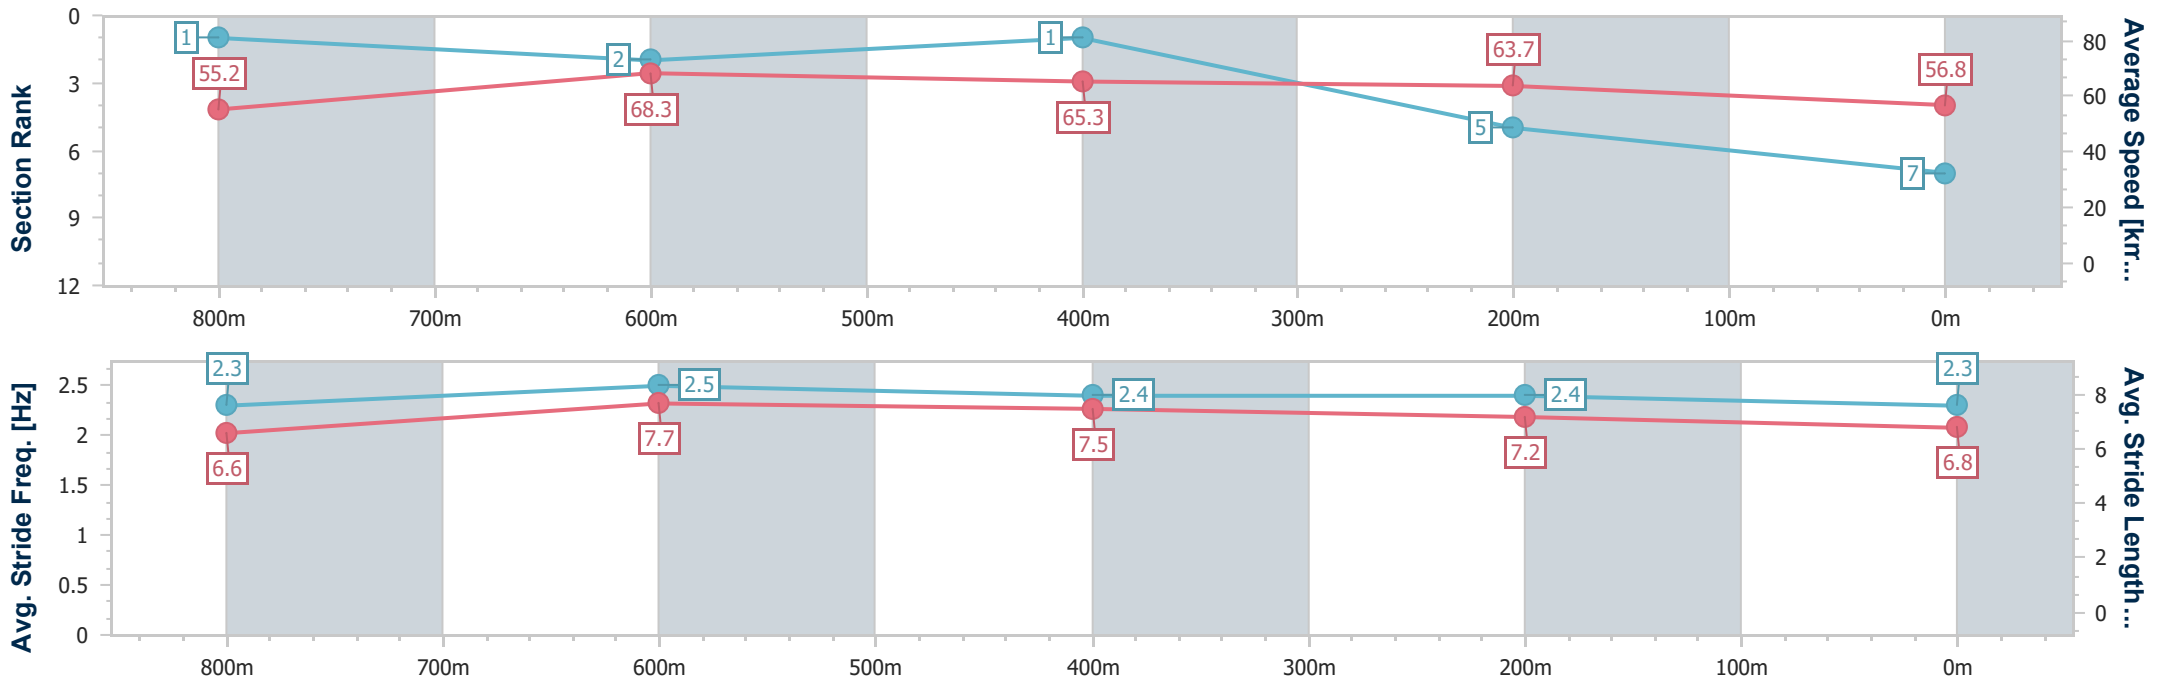

- [] Ranking at each section and finish
- .-.- No data available at this section
- NA No data available

Horse/Jockey Name	Boom Spender
Final Rank	7
Fastest Section Time (Section)	0:10.55 (800m)
Top Speed [km/h] (Section)	73.0 (Overall)
Race State	Finished

Sunshine Coast QLD Professional
 Race 6: COASTLINE BMW 3 SERIES OPEN Handicap - 1000m
 28 January 2023 - 15:13
 Track Rating: Good 4, Weather: Fine, Rail Position: True

Section	Overall	800m	600m	400m	200m
Section Times	0:58.44 [7] (0:12.98)	0:45.46 [1] (0:10.55)	0:34.91 [2] (0:10.96)	0:23.95 [1] (0:11.35)	0:12.60 [5] (0:12.60)
Average Speed [km/h]	55.2	68.3	65.3	63.7	56.8
Top Speed [km/h]	73.0	72.9	67.3	66.6	63.2
Avg. Dist. to Rail [m]	4.7	1.3	0.3	1.1	2.5
Avg. Stride Freq. [Hz]	2.3	2.5	2.4	2.4	2.3
Avg. Stride Length [m]	6.6	7.7	7.5	7.2	6.8