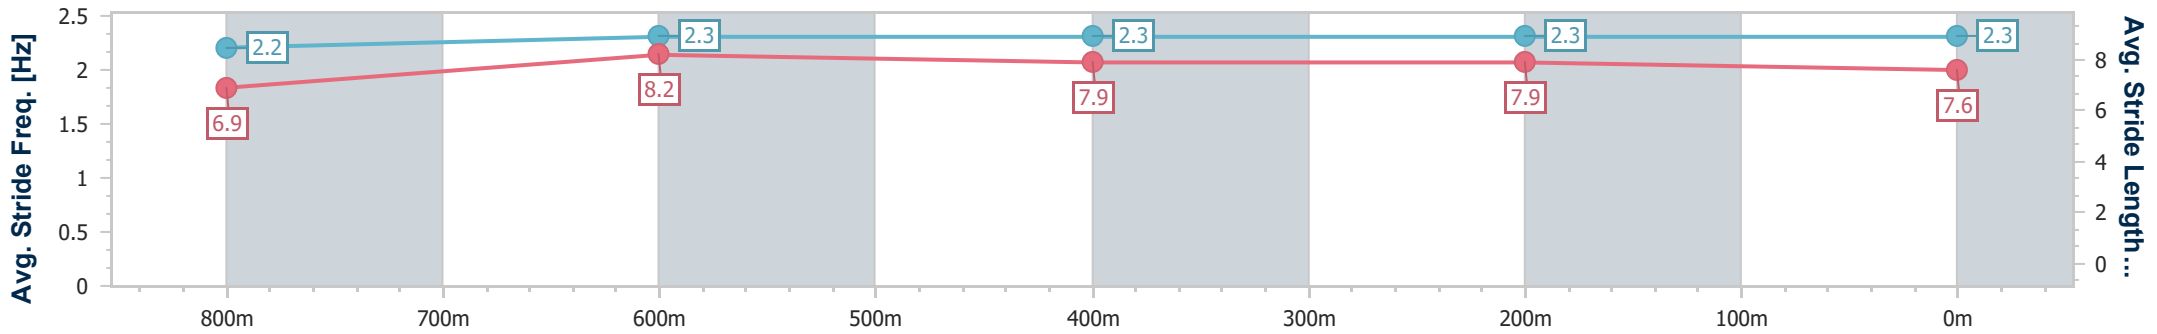

Horse/Jockey Name	Rubiquitous
Final Rank	2
Fastest Section Time (Section)	0:10.54 (800m)
Top Speed [km/h] (Section)	72.5 (Overall)
Race State	Finished

Sunshine Coast QLD Professional
Race 6: COASTLINE BMW 3 SERIES OPEN Handicap - 1000m

28 January 2023 - 15:13

Track Rating: Good 4, Weather: Fine, Rail Position: True

Section	Overall	800m	600m	400m	200m
Section Times	0:57.16 [2] (0:13.11)	0:44.05 [3] (0:10.54)	0:33.51 [4] (0:10.85)	0:22.66 [3] (0:11.07)	0:11.59 [1] (0:11.59)
Average Speed [km/h]	54.7	68.6	66.7	65.3	62.1
Top Speed [km/h]	72.5	72.5	69.0	67.7	64.6
Avg. Dist. to Rail [m]	7.1	3.4	0.8	3.3	5.2
Avg. Stride Freq. [Hz]	2.2	2.3	2.3	2.3	2.3
Avg. Stride Length [m]	6.9	8.2	7.9	7.9	7.6

- [ ] Ranking at each section and finish
- -.-.- No data available at this section
- NA No data available