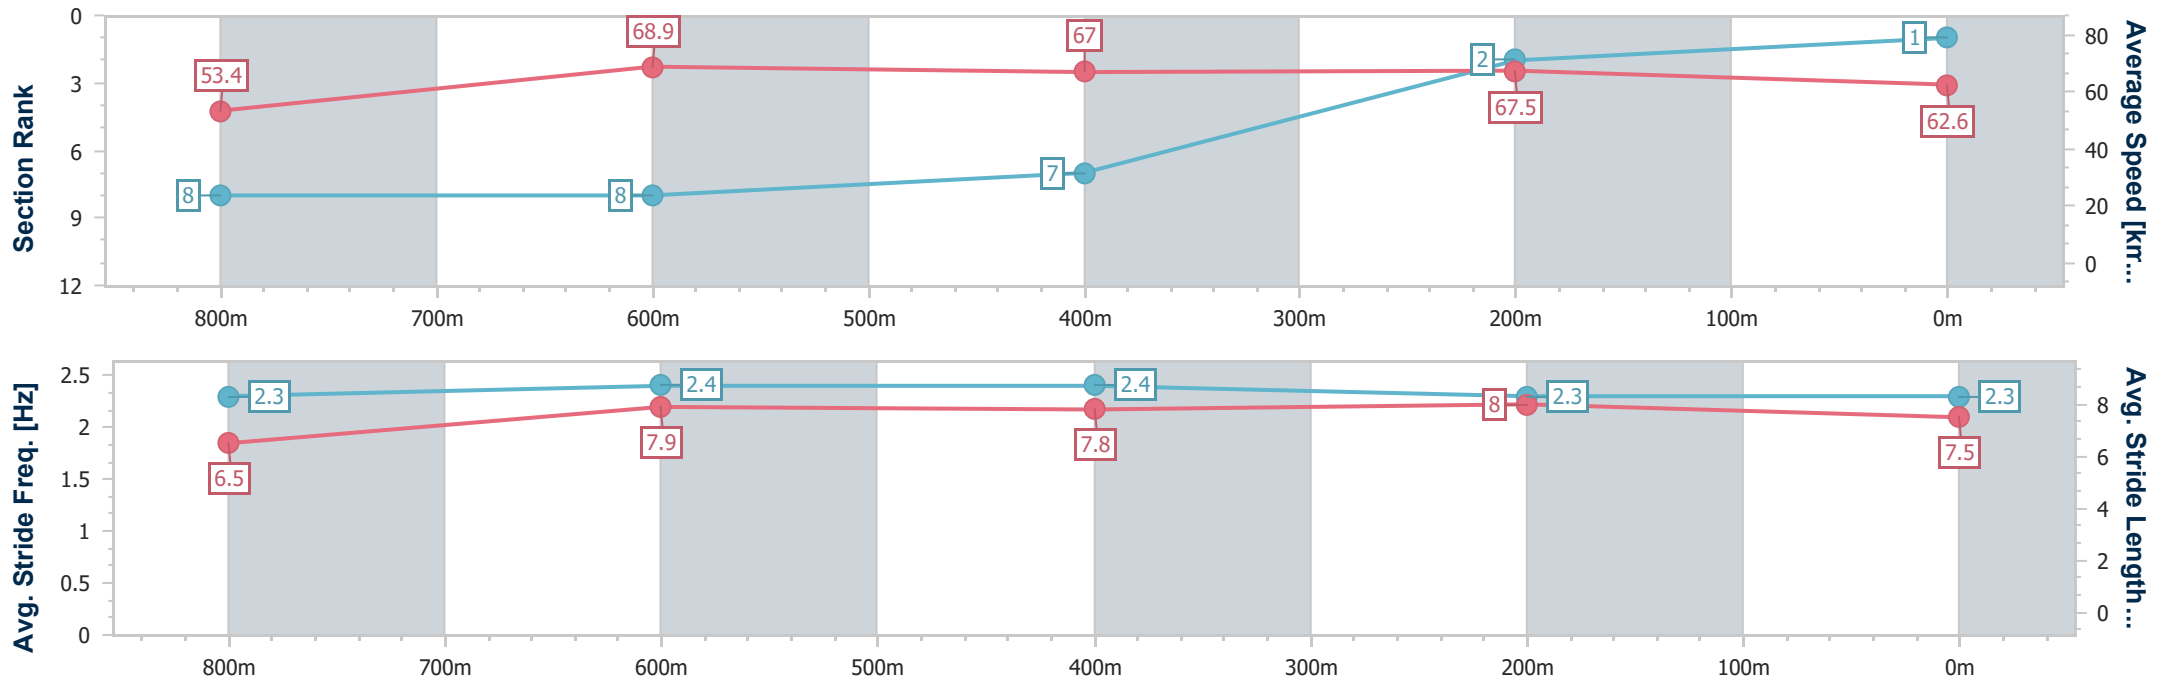

Scratched: The Bopper (#4), Superare (#7), Perseids (#11)

[] Ranking at each section and finish
 -:-:- No data available at this section
 NA No data available

SCN Saddle cloth number
 DNF Did not finish
 DNT Did not track

Section	Overall	800m	600m	400m	200m
Section Times	0:57.12 [1] (0:13.52)	0:43.60 [8] (0:10.57)	0:33.03 [8] (0:10.85)	0:22.18 [7] (0:10.76)	0:11.42 [2] (0:11.42)
Average Speed [km/h]	53.4	68.9	67.0	67.5	62.6
Top Speed [km/h]	70.9	71.4	69.0	68.0	67.6
Avg. Dist. to Rail [m]	9.6	3.4	1.8	4.8	6.8
Avg. Stride Freq. [Hz]	2.3	2.4	2.4	2.3	2.3
Avg. Stride Length [m]	6.5	7.9	7.8	8.0	7.5