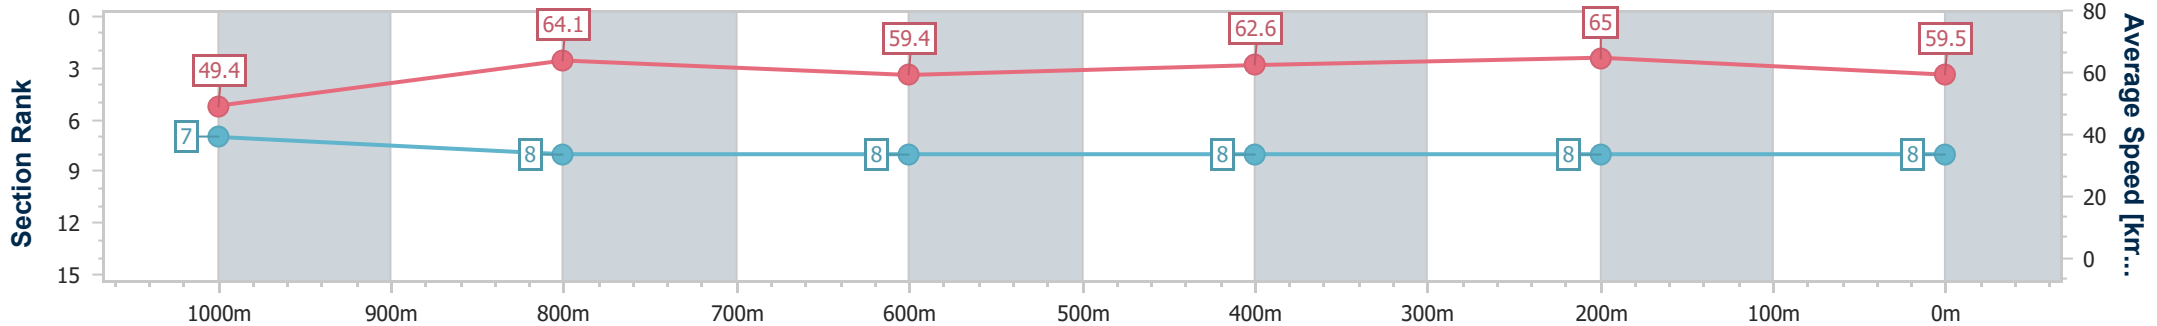

Horse/Jockey Name	Boomsita
Final Rank	8
Fastest Section Time (Section)	0:11.08 (400m)
Top Speed [km/h] (Section)	66.0 (400m)
Race State	Finished

Eagle Farm QLD Professional
Race 4: SOUTHS SPORTS CLUB QTIS Three-Year-Old Maiden
Plate - 1200m
08 February 2023 - 14:48
Track Rating: Good 4, Weather: Fine, Rail Position: +8m Entire

BRISBANE
RACING CLUB

Section	Overall	1000m	800m	600m	400m	200m
Section Times	1:12.86 [8] (0:14.56)	0:58.30 [7] (0:11.33)	0:46.97 [8] (0:12.18)	0:34.79 [8] (0:11.62)	0:23.17 [8] (0:11.08)	0:12.09 [8] (0:12.09)
Average Speed [km/h]	49.4	64.1	59.4	62.6	65.0	59.5
Top Speed [km/h]	63.2	65.9	62.1	65.1	66.0	63.2
Avg. Dist. to Rail [m]	1.4	1.5	1.4	1.8	3.2	1.3
Avg. Stride Freq. [Hz]	2.3	2.4	2.3	2.4	2.5	2.3
Avg. Stride Length [m]	6.0	7.2	7.1	7.4	7.3	7.1

- [ ] Ranking at each section and finish
- -.-.- No data available at this section
- NA No data available