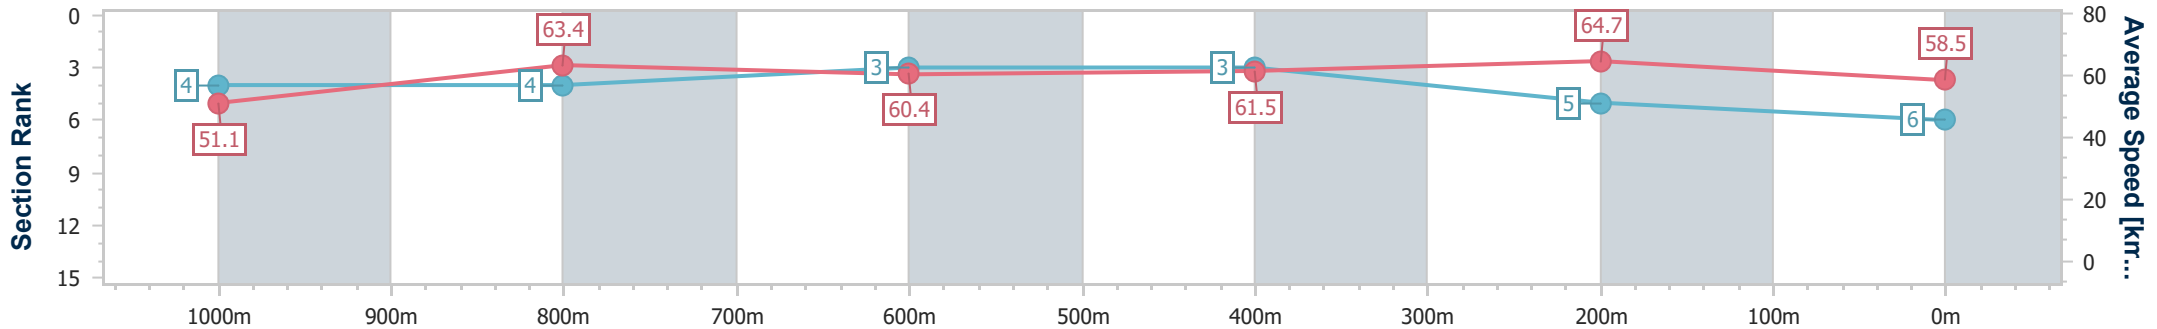

Horse/Jockey Name	Irrigator
Final Rank	6
Fastest Section Time (Section)	0:11.13 (400m)
Top Speed [km/h] (Section)	66.6 (400m)
Race State	Finished

Eagle Farm QLD Professional
Race 4: SOUTHS SPORTS CLUB QTIS Three-Year-Old Maiden
Plate - 1200m
08 February 2023 - 14:48
Track Rating: Good 4, Weather: Fine, Rail Position: +8m Entire

BRISBANE
RACING CLUB

Section	Overall	1000m	800m	600m	400m	200m
Section Times	1:12.66 [6] (0:14.10)	0:58.56 [4] (0:11.38)	0:47.18 [4] (0:11.98)	0:35.20 [3] (0:11.75)	0:23.45 [3] (0:11.13)	0:12.32 [5] (0:12.32)
Average Speed [km/h]	51.1	63.4	60.4	61.5	64.7	58.5
Top Speed [km/h]	64.8	64.9	62.0	65.2	66.6	63.2
Avg. Dist. to Rail [m]	0.7	0.4	1.0	1.2	1.5	1.2
Avg. Stride Freq. [Hz]	2.5	2.5	2.4	2.4	2.5	2.4
Avg. Stride Length [m]	5.8	7.2	7.0	7.0	7.1	6.7

- [ ] Ranking at each section and finish
- -.-.- No data available at this section
- NA No data available