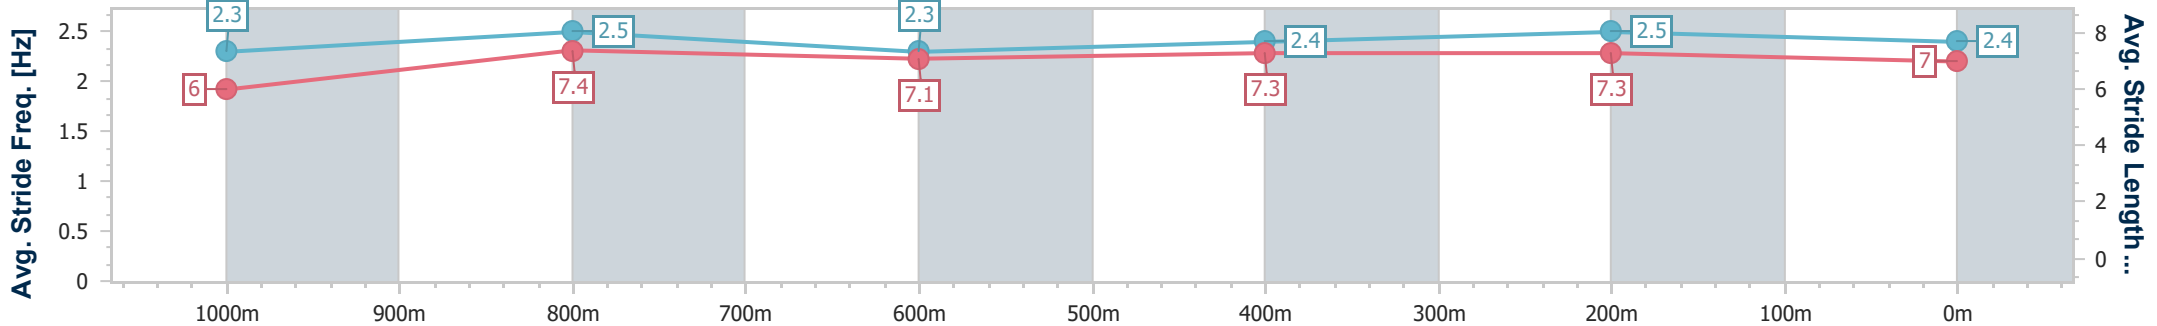

Horse/Jockey Name	O'hokey Pokey
Final Rank	7
Fastest Section Time (Section)	0:11.07 (1000m)
Top Speed [km/h] (Section)	66.3 (400m)
Race State	Finished

Eagle Farm QLD Professional
Race 4: SOUTHS SPORTS CLUB QTIS Three-Year-Old Maiden
Plate - 1200m
08 February 2023 - 14:48
Track Rating: Good 4, Weather: Fine, Rail Position: +8m Entire

BRISBANE
RACING CLUB

Section	Overall	1000m	800m	600m	400m	200m
Section Times	1:12.74 [7] (0:14.72)	0:58.02 [8] (0:11.07)	0:46.95 [7] (0:12.25)	0:34.70 [7] (0:11.55)	0:23.15 [7] (0:11.09)	0:12.06 [7] (0:12.06)
Average Speed [km/h]	48.9	65.2	59.5	63.0	65.0	59.6
Top Speed [km/h]	63.5	66.2	64.1	65.3	66.3	63.3
Avg. Dist. to Rail [m]	1.4	1.0	2.7	2.5	5.6	6.3
Avg. Stride Freq. [Hz]	2.3	2.5	2.3	2.4	2.5	2.4
Avg. Stride Length [m]	6.0	7.4	7.1	7.3	7.3	7.0

- [ ] Ranking at each section and finish
- -.-.- No data available at this section
- NA No data available