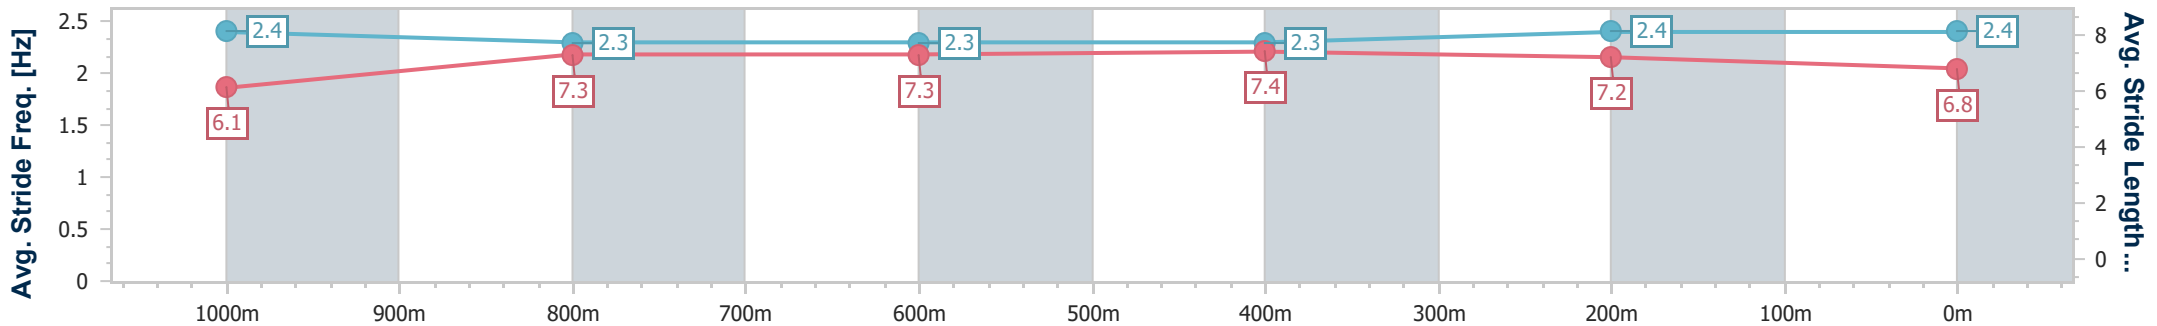

Horse/Jockey Name	Heroic Spirit
Final Rank	5
Fastest Section Time (Section)	0:11.16 (400m)
Top Speed [km/h] (Section)	66.2 (400m)
Race State	Finished

Eagle Farm QLD Professional
Race 4: SOUTHS SPORTS CLUB QTIS Three-Year-Old Maiden
Plate - 1200m
08 February 2023 - 14:48
Track Rating: Good 4, Weather: Fine, Rail Position: +8m Entire

BRISBANE
RACING CLUB

Section	Overall	1000m	800m	600m	400m	200m
Section Times	1:12.55 [5] (0:13.66)	0:58.89 [1] (0:11.63)	0:47.26 [2] (0:12.13)	0:35.13 [2] (0:11.72)	0:23.41 [2] (0:11.16)	0:12.25 [4] (0:12.25)
Average Speed [km/h]	52.7	62.6	60.1	61.9	64.5	58.8
Top Speed [km/h]	64.0	64.8	62.0	64.3	66.2	62.8
Avg. Dist. to Rail [m]	0.8	2.7	3.0	1.4	2.9	1.7
Avg. Stride Freq. [Hz]	2.4	2.3	2.3	2.3	2.4	2.4
Avg. Stride Length [m]	6.1	7.3	7.3	7.4	7.2	6.8

- [ ] Ranking at each section and finish
- -.-.- No data available at this section
- NA No data available