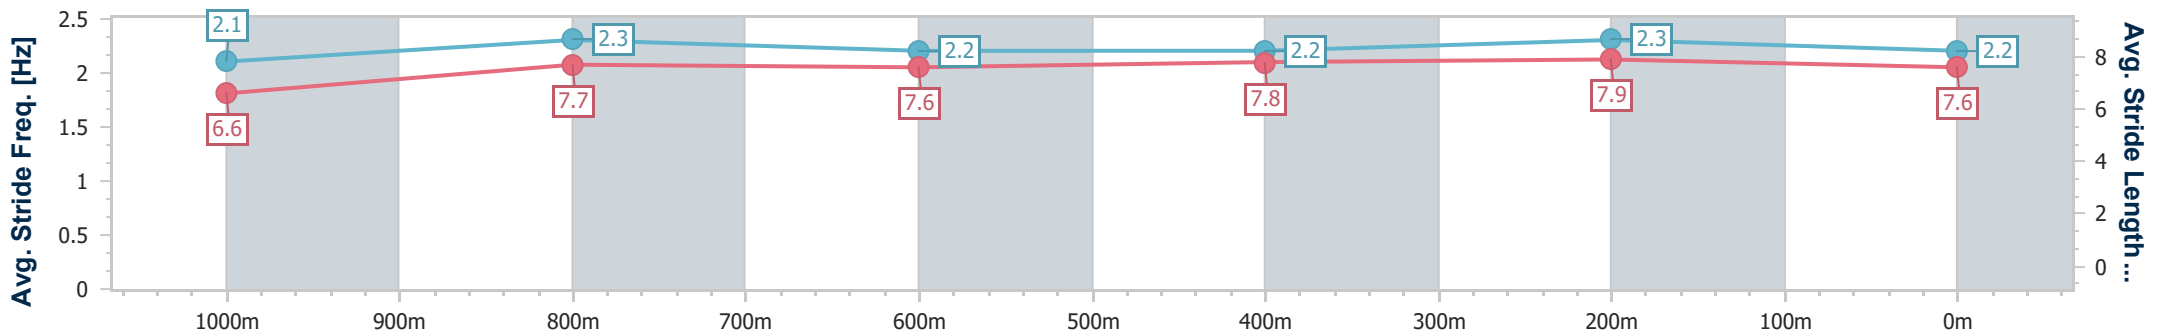

Horse/Jockey Name	Canelander
Final Rank	4
Fastest Section Time (Section)	0:11.06 (400m)
Top Speed [km/h] (Section)	66.0 (400m)
Race State	Finished

Eagle Farm QLD Professional
Race 4: SOUTHS SPORTS CLUB QTIS Three-Year-Old Maiden
Plate - 1200m
08 February 2023 - 14:48
Track Rating: Good 4, Weather: Fine, Rail Position: +8m Entire

BRISBANE
RACING CLUB

Section	Overall	1000m	800m	600m	400m	200m
Section Times	1:12.36 [4] (0:14.24)	0:58.12 [5] (0:11.39)	0:46.73 [5] (0:12.09)	0:34.64 [5] (0:11.70)	0:22.94 [5] (0:11.06)	0:11.88 [6] (0:11.88)
Average Speed [km/h]	50.7	63.7	59.9	61.9	65.1	60.7
Top Speed [km/h]	64.7	64.4	62.4	65.3	66.0	63.5
Avg. Dist. to Rail [m]	1.1	1.5	1.7	1.1	3.0	3.8
Avg. Stride Freq. [Hz]	2.1	2.3	2.2	2.2	2.3	2.2
Avg. Stride Length [m]	6.6	7.7	7.6	7.8	7.9	7.6

- [ ] Ranking at each section and finish
- -.-.- No data available at this section
- NA No data available