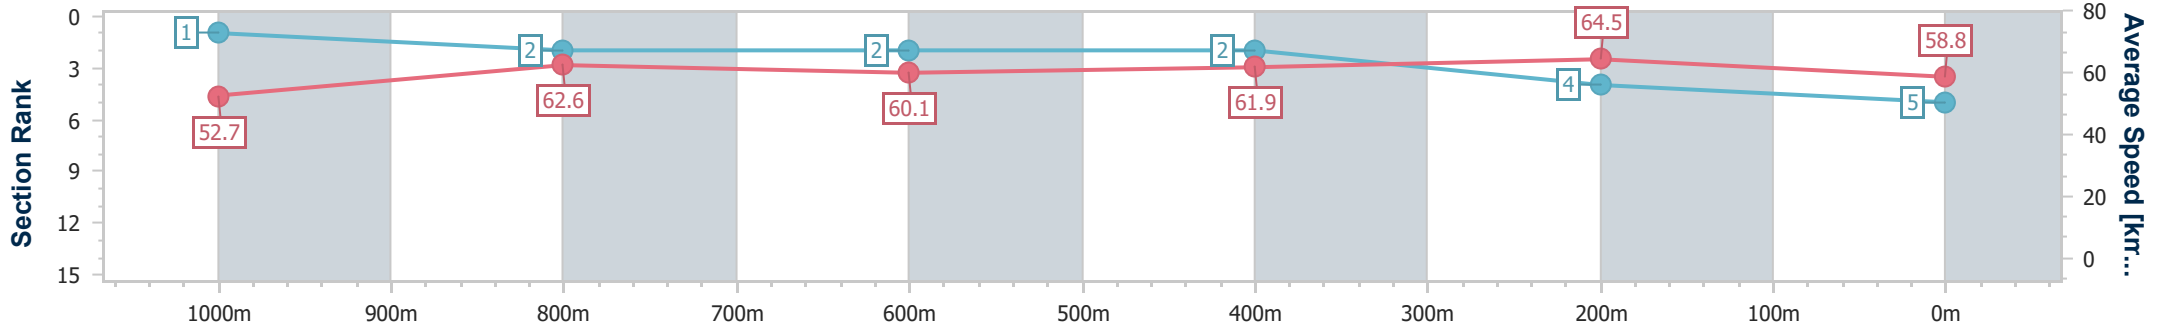

Horse/Jockey Name	Heroic Spirit
Final Rank	5
Fastest Section Time (Section)	0:11.16 (400m)
Top Speed [km/h] (Section)	66.2 (400m)
Race State	Finished

Eagle Farm QLD Professional
Race 4: SOUTHS SPORTS CLUB QTIS Three-Year-Old Maiden
Plate - 1200m
08 February 2023 - 14:48
Track Rating: Good 4, Weather: Fine, Rail Position: +8m Entire

BRISBANE
RACING CLUB

Section	Overall	1000m	800m	600m	400m	200m
Section Times	1:12.55 [5] (0:13.66)	0:58.89 [1] (0:11.63)	0:47.26 [2] (0:12.13)	0:35.13 [2] (0:11.72)	0:23.41 [2] (0:11.16)	0:12.25 [4] (0:12.25)
Average Speed [km/h]	52.7	62.6	60.1	61.9	64.5	58.8
Top Speed [km/h]	64.0	64.8	62.0	64.3	66.2	62.8
Avg. Dist. to Rail [m]	0.8	2.7	3.0	1.4	2.9	1.7
Avg. Stride Freq. [Hz]	2.4	2.3	2.3	2.3	2.4	2.4
Avg. Stride Length [m]	6.1	7.3	7.3	7.4	7.2	6.8

- [ ] Ranking at each section and finish
- -.-.- No data available at this section
- NA No data available