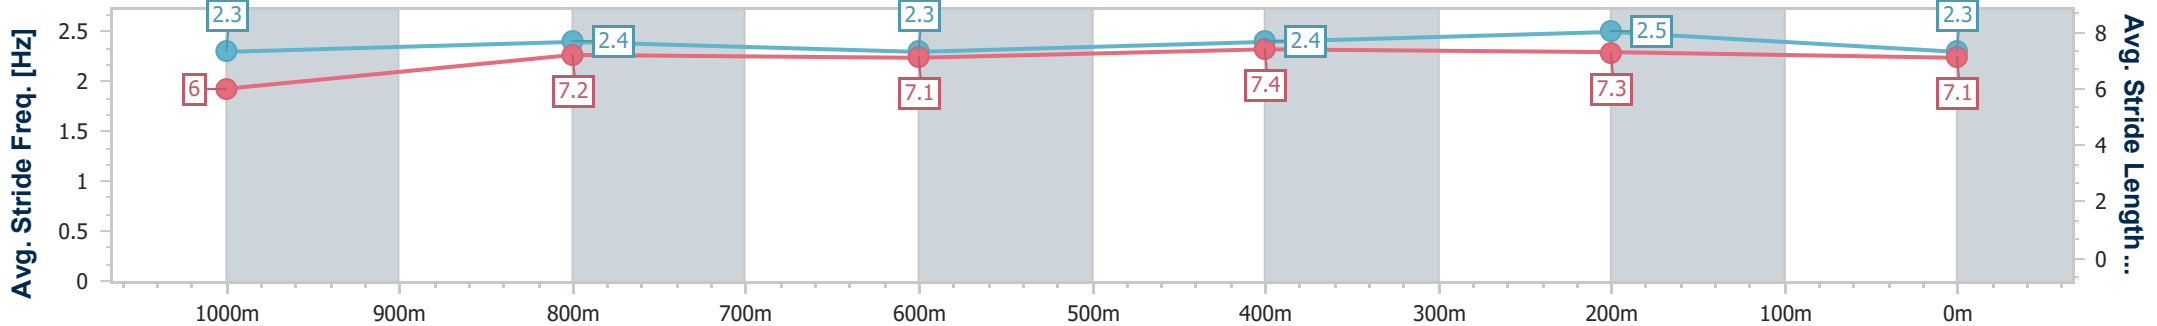

Horse/Jockey Name	Boomsita
Final Rank	8
Fastest Section Time (Section)	0:11.08 (400m)
Top Speed [km/h] (Section)	66.0 (400m)
Race State	Finished

Eagle Farm QLD Professional
Race 4: SOUTHS SPORTS CLUB QTIS Three-Year-Old Maiden
Plate - 1200m
08 February 2023 - 14:48
Track Rating: Good 4, Weather: Fine, Rail Position: +8m Entire

BRISBANE
RACING CLUB

Section	Overall	1000m	800m	600m	400m	200m
Section Times	1:12.86 [8] (0:14.56)	0:58.30 [7] (0:11.33)	0:46.97 [8] (0:12.18)	0:34.79 [8] (0:11.62)	0:23.17 [8] (0:11.08)	0:12.09 [8] (0:12.09)
Average Speed [km/h]	49.4	64.1	59.4	62.6	65.0	59.5
Top Speed [km/h]	63.2	65.9	62.1	65.1	66.0	63.2
Avg. Dist. to Rail [m]	1.4	1.5	1.4	1.8	3.2	1.3
Avg. Stride Freq. [Hz]	2.3	2.4	2.3	2.4	2.5	2.3
Avg. Stride Length [m]	6.0	7.2	7.1	7.4	7.3	7.1

- [ ] Ranking at each section and finish
- -.-.- No data available at this section
- NA No data available