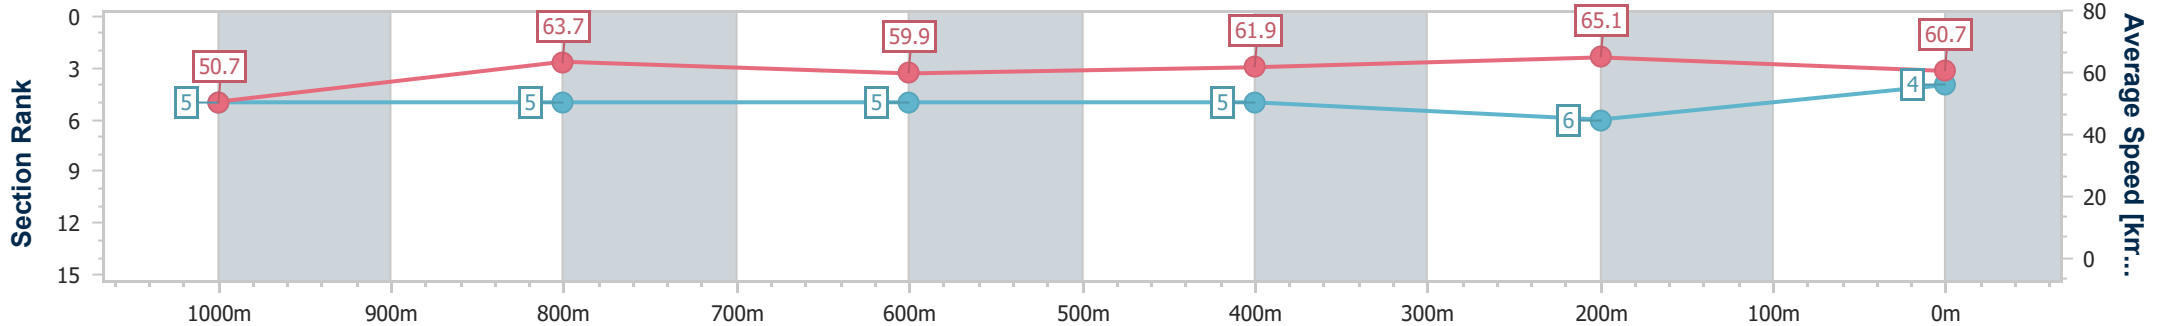

Horse/Jockey Name	Canelander
Final Rank	4
Fastest Section Time (Section)	0:11.06 (400m)
Top Speed [km/h] (Section)	66.0 (400m)
Race State	Finished

Eagle Farm QLD Professional
Race 4: SOUTHS SPORTS CLUB QTIS Three-Year-Old Maiden
Plate - 1200m
08 February 2023 - 14:48
Track Rating: Good 4, Weather: Fine, Rail Position: +8m Entire

BRISBANE
RACING CLUB

Section	Overall	1000m	800m	600m	400m	200m
Section Times	1:12.36 [4] (0:14.24)	0:58.12 [5] (0:11.39)	0:46.73 [5] (0:12.09)	0:34.64 [5] (0:11.70)	0:22.94 [5] (0:11.06)	0:11.88 [6] (0:11.88)
Average Speed [km/h]	50.7	63.7	59.9	61.9	65.1	60.7
Top Speed [km/h]	64.7	64.4	62.4	65.3	66.0	63.5
Avg. Dist. to Rail [m]	1.1	1.5	1.7	1.1	3.0	3.8
Avg. Stride Freq. [Hz]	2.1	2.3	2.2	2.2	2.3	2.2
Avg. Stride Length [m]	6.6	7.7	7.6	7.8	7.9	7.6

- [ ] Ranking at each section and finish
- -.-.- No data available at this section
- NA No data available