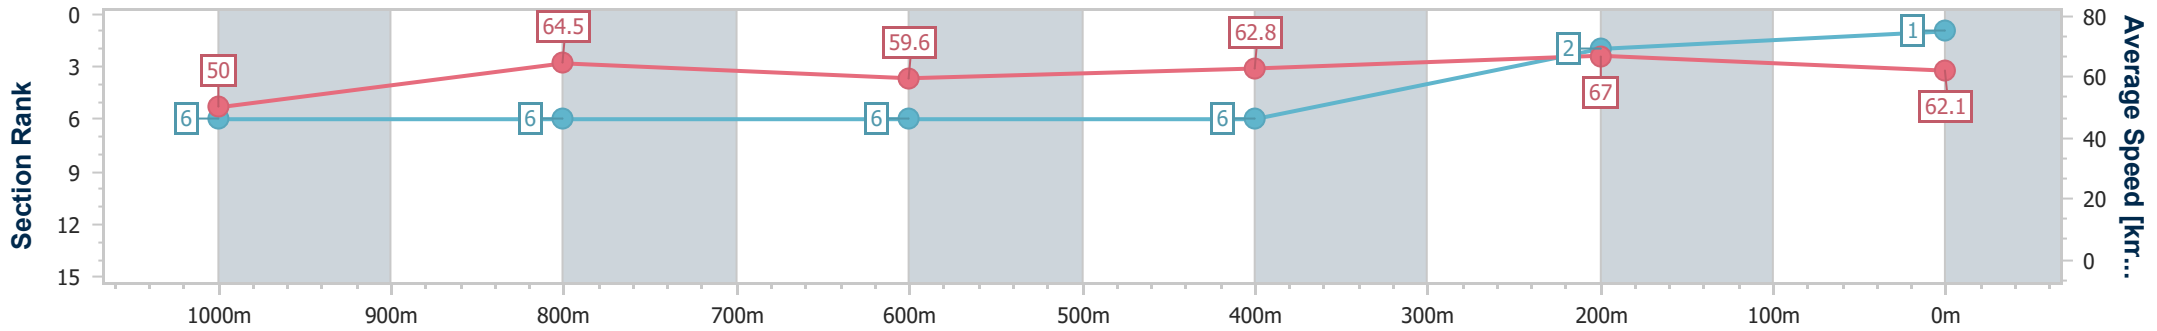

Horse/Jockey Name	Sha Of Gomer
Final Rank	1
Fastest Section Time (Section)	0:10.76 (400m)
Top Speed [km/h] (Section)	67.5 (400m)
Race State	Finished

Eagle Farm QLD Professional
Race 4: SOUTHS SPORTS CLUB QTIS Three-Year-Old Maiden
Plate - 1200m
08 February 2023 - 14:48
Track Rating: Good 4, Weather: Fine, Rail Position: +8m Entire

BRISBANE
RACING CLUB

Section	Overall	1000m	800m	600m	400m	200m
Section Times	1:11.79 [1] (0:14.43)	0:57.36 [6] (0:11.28)	0:46.08 [6] (0:12.14)	0:33.94 [6] (0:11.58)	0:22.36 [6] (0:10.76)	0:11.60 [2] (0:11.60)
Average Speed [km/h]	50.0	64.5	59.6	62.8	67.0	62.1
Top Speed [km/h]	63.3	67.0	61.2	66.8	67.5	65.3
Avg. Dist. to Rail [m]	3.3	1.8	1.4	2.0	4.9	5.7
Avg. Stride Freq. [Hz]	2.2	2.3	2.2	2.3	2.5	2.4
Avg. Stride Length [m]	6.3	7.6	7.5	7.7	7.4	7.3

- [ ] Ranking at each section and finish
- -.-.- No data available at this section
- NA No data available