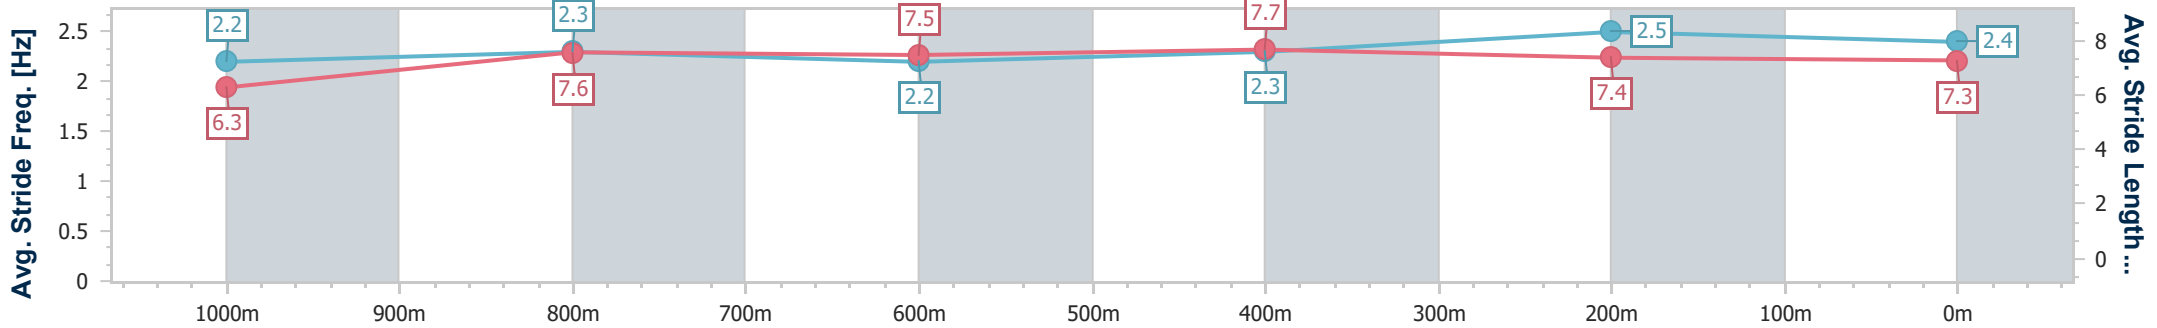

Horse/Jockey Name	Sha Of Gomer
Final Rank	1
Fastest Section Time (Section)	0:10.76 (400m)
Top Speed [km/h] (Section)	67.5 (400m)
Race State	Finished

Eagle Farm QLD Professional
Race 4: SOUTHS SPORTS CLUB QTIS Three-Year-Old Maiden
Plate - 1200m
08 February 2023 - 14:48
Track Rating: Good 4, Weather: Fine, Rail Position: +8m Entire

BRISBANE
RACING CLUB

Section	Overall	1000m	800m	600m	400m	200m
Section Times	1:11.79 [1] (0:14.43)	0:57.36 [6] (0:11.28)	0:46.08 [6] (0:12.14)	0:33.94 [6] (0:11.58)	0:22.36 [6] (0:10.76)	0:11.60 [2] (0:11.60)
Average Speed [km/h]	50.0	64.5	59.6	62.8	67.0	62.1
Top Speed [km/h]	63.3	67.0	61.2	66.8	67.5	65.3
Avg. Dist. to Rail [m]	3.3	1.8	1.4	2.0	4.9	5.7
Avg. Stride Freq. [Hz]	2.2	2.3	2.2	2.3	2.5	2.4
Avg. Stride Length [m]	6.3	7.6	7.5	7.7	7.4	7.3

- [ ] Ranking at each section and finish
- -.-.- No data available at this section
- NA No data available