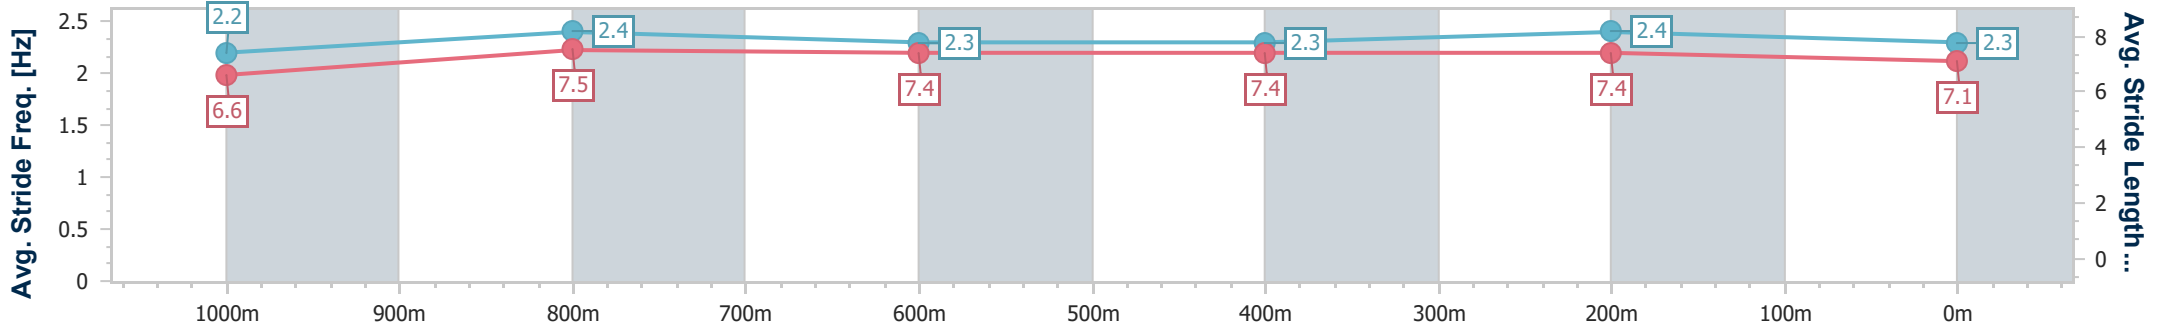

Horse/Jockey Name	Rock Lobster
Final Rank	2
Fastest Section Time (Section)	0:11.13 (400m)
Top Speed [km/h] (Section)	66.1 (400m)
Race State	Finished

Eagle Farm QLD Professional
Race 4: SOUTHS SPORTS CLUB QTIS Three-Year-Old Maiden
Plate - 1200m
08 February 2023 - 14:48
Track Rating: Good 4, Weather: Fine, Rail Position: +8m Entire

BRISBANE
RACING CLUB

Section	Overall	1000m	800m	600m	400m	200m
Section Times	1:11.94 [2] (0:13.84)	0:58.10 [2] (0:11.40)	0:46.70 [1] (0:11.93)	0:34.77 [1] (0:11.49)	0:23.28 [1] (0:11.13)	0:12.15 [1] (0:12.15)
Average Speed [km/h]	52.1	63.2	60.3	62.2	64.7	59.3
Top Speed [km/h]	65.8	65.1	61.4	65.1	66.1	62.7
Avg. Dist. to Rail [m]	1.6	0.4	0.3	1.5	0.4	0.7
Avg. Stride Freq. [Hz]	2.2	2.4	2.3	2.3	2.4	2.3
Avg. Stride Length [m]	6.6	7.5	7.4	7.4	7.4	7.1

- [ ] Ranking at each section and finish
- -.-.- No data available at this section
- NA No data available