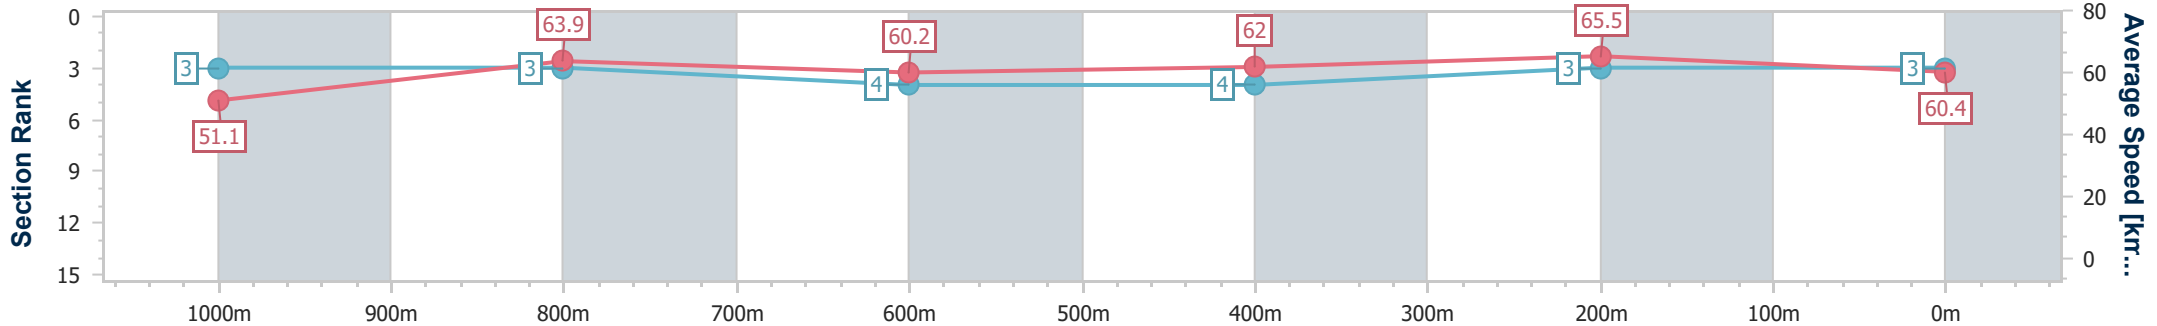

Horse/Jockey Name	Better Be Nordy
Final Rank	3
Fastest Section Time (Section)	0:10.98 (400m)
Top Speed [km/h] (Section)	66.4 (400m)
Race State	Finished

Eagle Farm QLD Professional
Race 4: SOUTHS SPORTS CLUB QTIS Three-Year-Old Maiden
Plate - 1200m
08 February 2023 - 14:48
Track Rating: Good 4, Weather: Fine, Rail Position: +8m Entire

BRISBANE
RACING CLUB

Section	Overall	1000m	800m	600m	400m	200m
Section Times	1:12.14 [3] (0:14.10)	0:58.04 [3] (0:11.35)	0:46.69 [3] (0:12.07)	0:34.62 [4] (0:11.72)	0:22.90 [4] (0:10.98)	0:11.92 [3] (0:11.92)
Average Speed [km/h]	51.1	63.9	60.2	62.0	65.5	60.4
Top Speed [km/h]	63.7	65.7	62.1	65.6	66.4	63.3
Avg. Dist. to Rail [m]	1.9	1.5	1.8	1.8	3.3	3.4
Avg. Stride Freq. [Hz]	2.2	2.4	2.3	2.3	2.4	2.3
Avg. Stride Length [m]	6.4	7.5	7.4	7.5	7.7	7.4

- [ ] Ranking at each section and finish
- -.-.- No data available at this section
- NA No data available