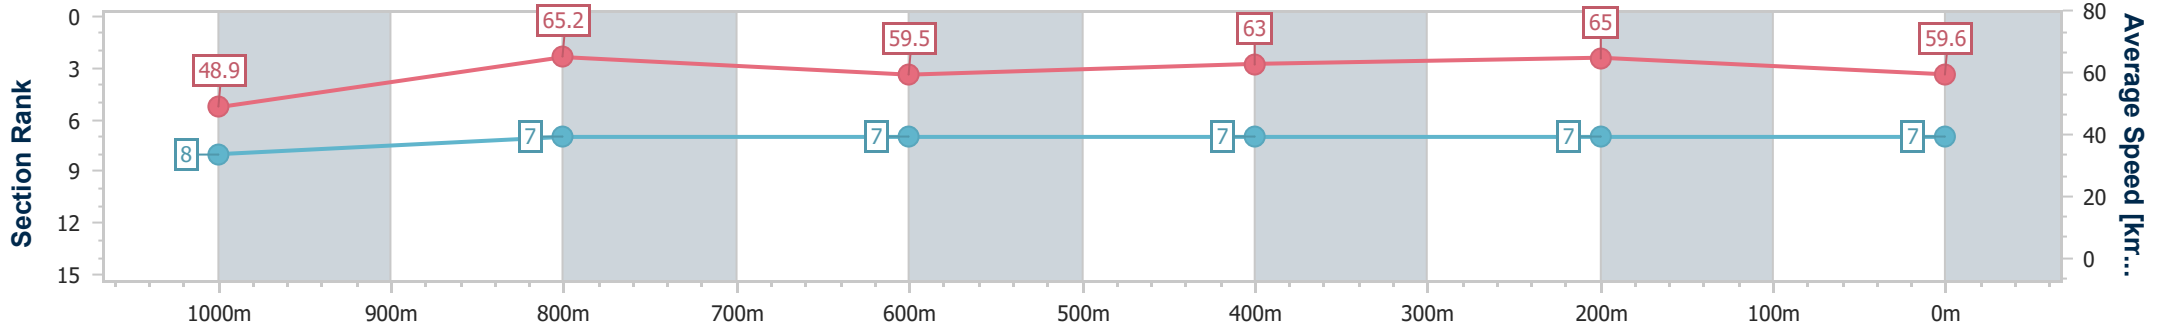

Horse/Jockey Name	O'hokey Pokey
Final Rank	7
Fastest Section Time (Section)	0:11.07 (1000m)
Top Speed [km/h] (Section)	66.3 (400m)
Race State	Finished

Eagle Farm QLD Professional
Race 4: SOUTHS SPORTS CLUB QTIS Three-Year-Old Maiden
Plate - 1200m
08 February 2023 - 14:48
Track Rating: Good 4, Weather: Fine, Rail Position: +8m Entire

BRISBANE
RACING CLUB

Section	Overall	1000m	800m	600m	400m	200m
Section Times	1:12.74 [7] (0:14.72)	0:58.02 [8] (0:11.07)	0:46.95 [7] (0:12.25)	0:34.70 [7] (0:11.55)	0:23.15 [7] (0:11.09)	0:12.06 [7] (0:12.06)
Average Speed [km/h]	48.9	65.2	59.5	63.0	65.0	59.6
Top Speed [km/h]	63.5	66.2	64.1	65.3	66.3	63.3
Avg. Dist. to Rail [m]	1.4	1.0	2.7	2.5	5.6	6.3
Avg. Stride Freq. [Hz]	2.3	2.5	2.3	2.4	2.5	2.4
Avg. Stride Length [m]	6.0	7.4	7.1	7.3	7.3	7.0

- [ ] Ranking at each section and finish
- -.-.- No data available at this section
- NA No data available