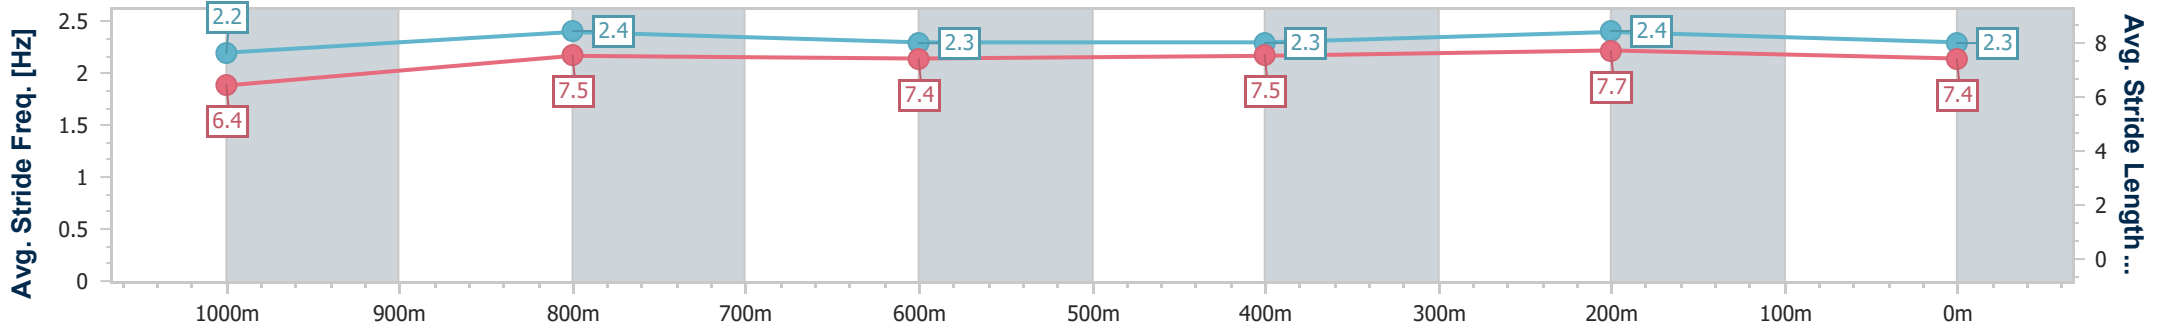

Horse/Jockey Name	Better Be Nordy
Final Rank	3
Fastest Section Time (Section)	0:10.98 (400m)
Top Speed [km/h] (Section)	66.4 (400m)
Race State	Finished

Eagle Farm QLD Professional
Race 4: SOUTHS SPORTS CLUB QTIS Three-Year-Old Maiden
Plate - 1200m
08 February 2023 - 14:48
Track Rating: Good 4, Weather: Fine, Rail Position: +8m Entire

BRISBANE
RACING CLUB

Section	Overall	1000m	800m	600m	400m	200m
Section Times	1:12.14 [3] (0:14.10)	0:58.04 [3] (0:11.35)	0:46.69 [3] (0:12.07)	0:34.62 [4] (0:11.72)	0:22.90 [4] (0:10.98)	0:11.92 [3] (0:11.92)
Average Speed [km/h]	51.1	63.9	60.2	62.0	65.5	60.4
Top Speed [km/h]	63.7	65.7	62.1	65.6	66.4	63.3
Avg. Dist. to Rail [m]	1.9	1.5	1.8	1.8	3.3	3.4
Avg. Stride Freq. [Hz]	2.2	2.4	2.3	2.3	2.4	2.3
Avg. Stride Length [m]	6.4	7.5	7.4	7.5	7.7	7.4

- [ ] Ranking at each section and finish
- -.-.- No data available at this section
- NA No data available