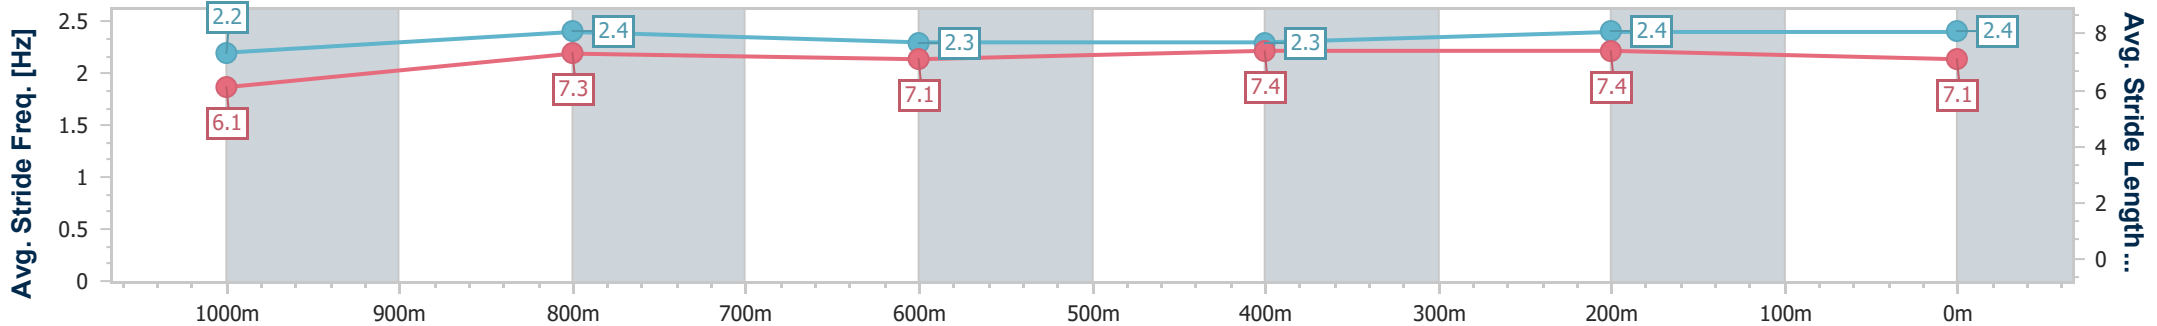

Section	Overall	1000m	800m	600m	400m	200m
Section Times	1:12.87 [9] (0:14.80)	0:58.07 [9] (0:11.23)	0:46.84 [9] (0:12.22)	0:34.62 [9] (0:11.57)	0:23.05 [9] (0:11.20)	0:11.85 [9] (0:11.85)
Average Speed [km/h]	48.7	64.2	59.3	62.5	64.3	60.7
Top Speed [km/h]	62.1	65.6	63.3	65.4	65.9	64.0
Avg. Dist. to Rail [m]	2.9	0.7	0.9	1.6	1.4	0.7
Avg. Stride Freq. [Hz]	2.2	2.4	2.3	2.3	2.4	2.4
Avg. Stride Length [m]	6.1	7.3	7.1	7.4	7.4	7.1