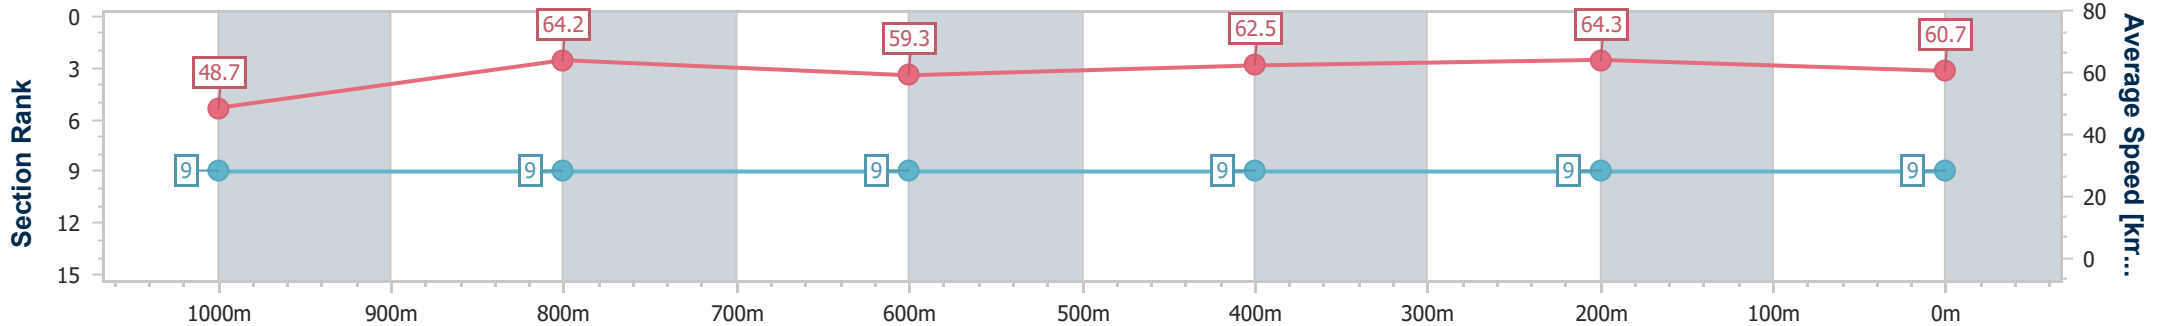

Section	Overall	1000m	800m	600m	400m	200m
Section Times	1:12.87 [9] (0:14.80)	0:58.07 [9] (0:11.23)	0:46.84 [9] (0:12.22)	0:34.62 [9] (0:11.57)	0:23.05 [9] (0:11.20)	0:11.85 [9] (0:11.85)
Average Speed [km/h]	48.7	64.2	59.3	62.5	64.3	60.7
Top Speed [km/h]	62.1	65.6	63.3	65.4	65.9	64.0
Avg. Dist. to Rail [m]	2.9	0.7	0.9	1.6	1.4	0.7
Avg. Stride Freq. [Hz]	2.2	2.4	2.3	2.3	2.4	2.4
Avg. Stride Length [m]	6.1	7.3	7.1	7.4	7.4	7.1