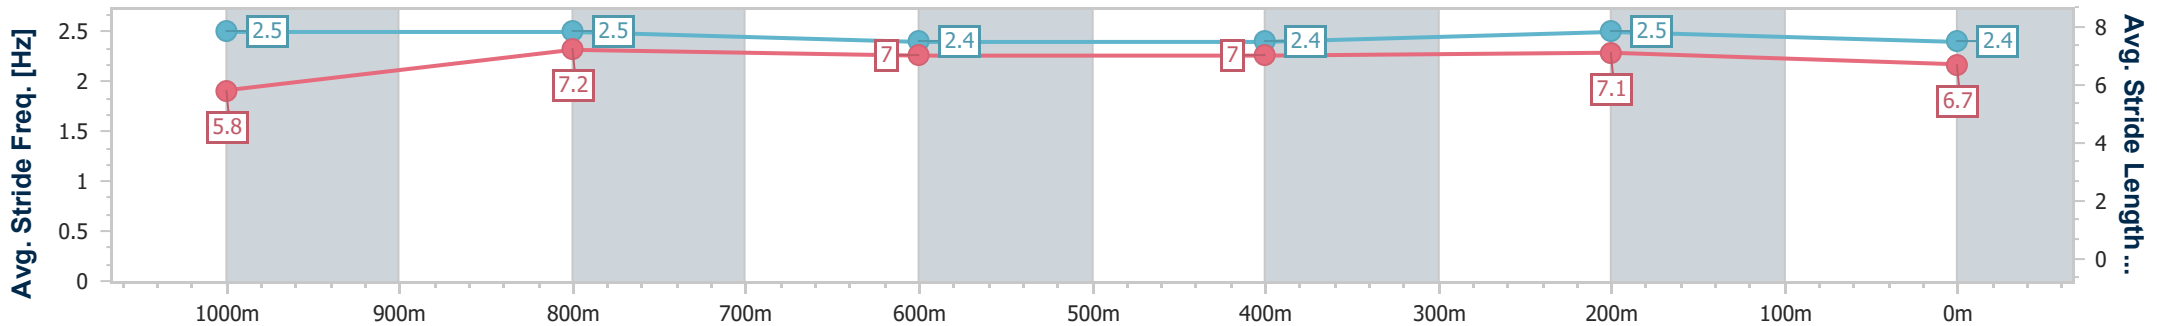

Horse/Jockey Name	Irrigator
Final Rank	6
Fastest Section Time (Section)	0:11.13 (400m)
Top Speed [km/h] (Section)	66.6 (400m)
Race State	Finished

Eagle Farm QLD Professional
Race 4: SOUTHS SPORTS CLUB QTIS Three-Year-Old Maiden
Plate - 1200m
08 February 2023 - 14:48
Track Rating: Good 4, Weather: Fine, Rail Position: +8m Entire

BRISBANE
RACING CLUB

Section	Overall	1000m	800m	600m	400m	200m
Section Times	1:12.66 [6] (0:14.10)	0:58.56 [4] (0:11.38)	0:47.18 [4] (0:11.98)	0:35.20 [3] (0:11.75)	0:23.45 [3] (0:11.13)	0:12.32 [5] (0:12.32)
Average Speed [km/h]	51.1	63.4	60.4	61.5	64.7	58.5
Top Speed [km/h]	64.8	64.9	62.0	65.2	66.6	63.2
Avg. Dist. to Rail [m]	0.7	0.4	1.0	1.2	1.5	1.2
Avg. Stride Freq. [Hz]	2.5	2.5	2.4	2.4	2.5	2.4
Avg. Stride Length [m]	5.8	7.2	7.0	7.0	7.1	6.7

- [ ] Ranking at each section and finish
- -.-.- No data available at this section
- NA No data available