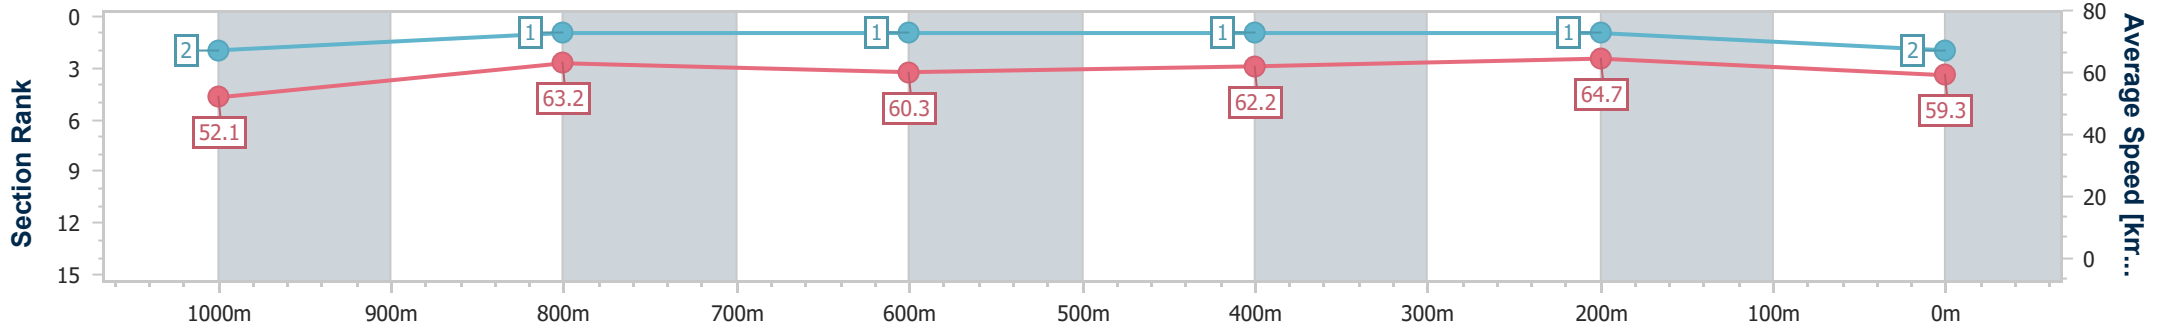

Horse/Jockey Name	Rock Lobster
Final Rank	2
Fastest Section Time (Section)	0:11.13 (400m)
Top Speed [km/h] (Section)	66.1 (400m)
Race State	Finished

Eagle Farm QLD Professional
Race 4: SOUTHS SPORTS CLUB QTIS Three-Year-Old Maiden
Plate - 1200m
08 February 2023 - 14:48
Track Rating: Good 4, Weather: Fine, Rail Position: +8m Entire

BRISBANE
RACING CLUB

Section	Overall	1000m	800m	600m	400m	200m
Section Times	1:11.94 [2] (0:13.84)	0:58.10 [2] (0:11.40)	0:46.70 [1] (0:11.93)	0:34.77 [1] (0:11.49)	0:23.28 [1] (0:11.13)	0:12.15 [1] (0:12.15)
Average Speed [km/h]	52.1	63.2	60.3	62.2	64.7	59.3
Top Speed [km/h]	65.8	65.1	61.4	65.1	66.1	62.7
Avg. Dist. to Rail [m]	1.6	0.4	0.3	1.5	0.4	0.7
Avg. Stride Freq. [Hz]	2.2	2.4	2.3	2.3	2.4	2.3
Avg. Stride Length [m]	6.6	7.5	7.4	7.4	7.4	7.1

- [ ] Ranking at each section and finish
- -.-.- No data available at this section
- NA No data available