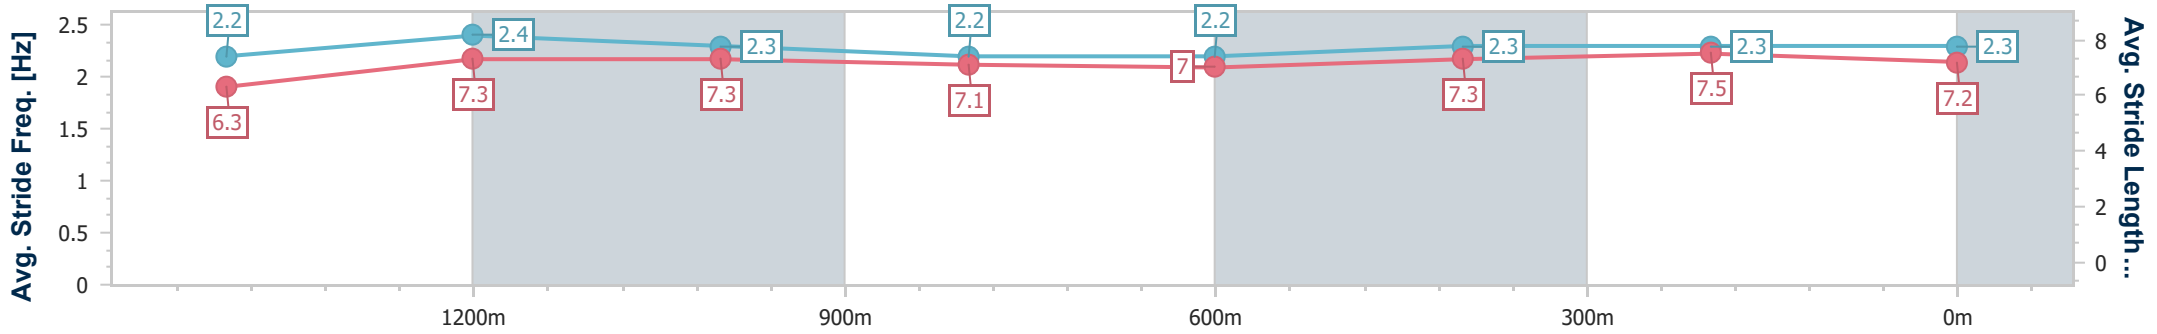

Horse/Jockey Name	Seefeld
Final Rank	8
Fastest Section Time (Section)	0:11.37 (1400m)
Top Speed [km/h] (Section)	64.0 (1400m)
Race State	Finished

Doomben QLD Professional
Race 3: QTIS JEWEL RACEDAY 18 MARCH Class 1 Handicap - 1640m
15 February 2023 - 14:48
Track Rating: Soft 5, Weather: Overcast, Rail Position: +6m Entire Course

BRISBANE
RACING CLUB

Section	Overall	1400m	1200m	1000m	800m	600m	400m	200m						
Section Times	1:40.95 [8] (0:16.94)	1:24.01 [8] (0:11.37)	1:12.64 [8] (0:12.00)	1:00.64 [8] (0:12.68)	0:47.96 [8] (0:12.37)	0:35.59 [8] (0:11.77)	0:23.82 [7] (0:11.58)	0:12.24 [8] (0:12.24)						
Average Speed [km/h]	50.9	62.3	60.1	56.7	58.2	60.8	62.0	58.8						
Top Speed [km/h]	63.8	64.0	61.6	59.0	60.1	63.2	64.0	61.6						
Avg. Dist. to Rail [m]	1.3	2.2	1.3	0.9	0.2	1.1	0.6	1.1						
Avg. Stride Freq. [Hz]	2.2	2.4	2.3	2.2	2.2	2.3	2.3	2.3						
Avg. Stride Length [m]	6.3	7.3	7.3	7.1	7.0	7.3	7.5	7.2						

- [ ] Ranking at each section and finish
- -.-.- No data available at this section
- NA No data available