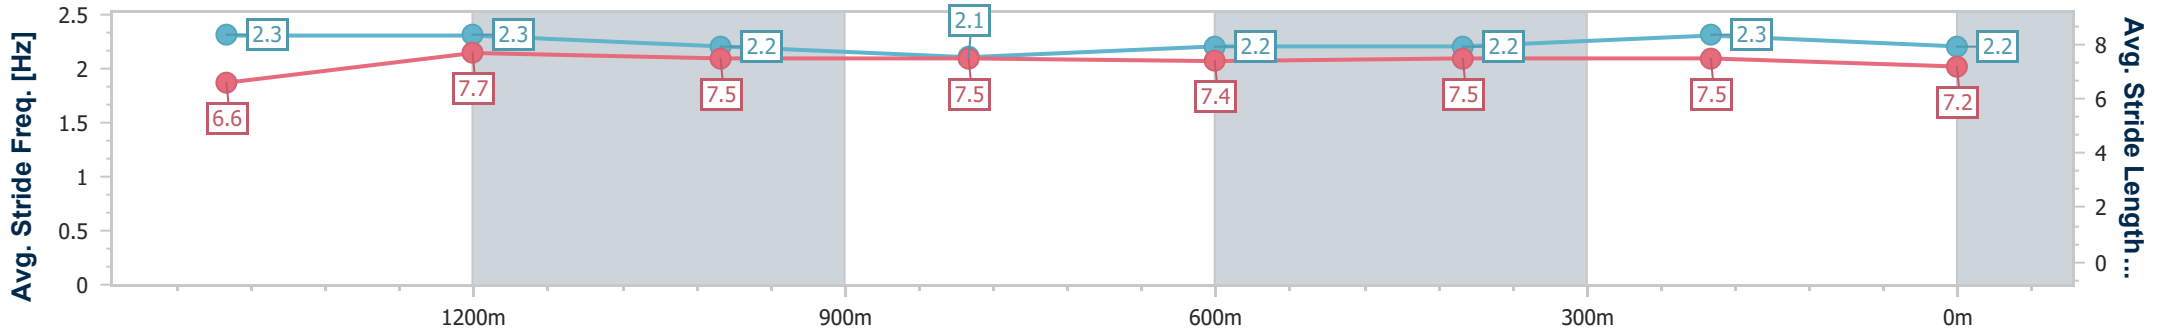

Horse/Jockey Name	Sea Of Qi
Final Rank	7
Fastest Section Time (Section)	0:11.09 (1400m)
Top Speed [km/h] (Section)	67.8 (1400m)
Race State	Finished

Doomben QLD Professional
Race 3: QTIS JEWEL RACEDAY 18 MARCH Class 1 Handicap - 1640m
15 February 2023 - 14:48
Track Rating: Soft 5, Weather: Overcast, Rail Position: +6m Entire Course

BRISBANE
RACING CLUB

Section	Overall	1400m	1200m	1000m	800m	600m	400m	200m						
Section Times	1:40.60 [7] (0:16.00)	1:24.60 [1] (0:11.09)	1:13.51 [1] (0:12.21)	1:01.30 [1] (0:12.68)	0:48.62 [1] (0:12.41)	0:36.21 [1] (0:12.04)	0:24.17 [1] (0:11.72)	0:12.45 [1] (0:12.45)						
Average Speed [km/h]	54.1	64.1	59.0	56.8	57.9	59.9	61.3	57.9						
Top Speed [km/h]	67.8	67.8	61.1	57.7	58.9	60.9	62.2	59.9						
Avg. Dist. to Rail [m]	3.3	1.8	0.8	0.3	0.4	0.5	0.8	0.5						
Avg. Stride Freq. [Hz]	2.3	2.3	2.2	2.1	2.2	2.2	2.3	2.2						
Avg. Stride Length [m]	6.6	7.7	7.5	7.5	7.4	7.5	7.5	7.2						

- [ ] Ranking at each section and finish
- -.-.- No data available at this section
- NA No data available