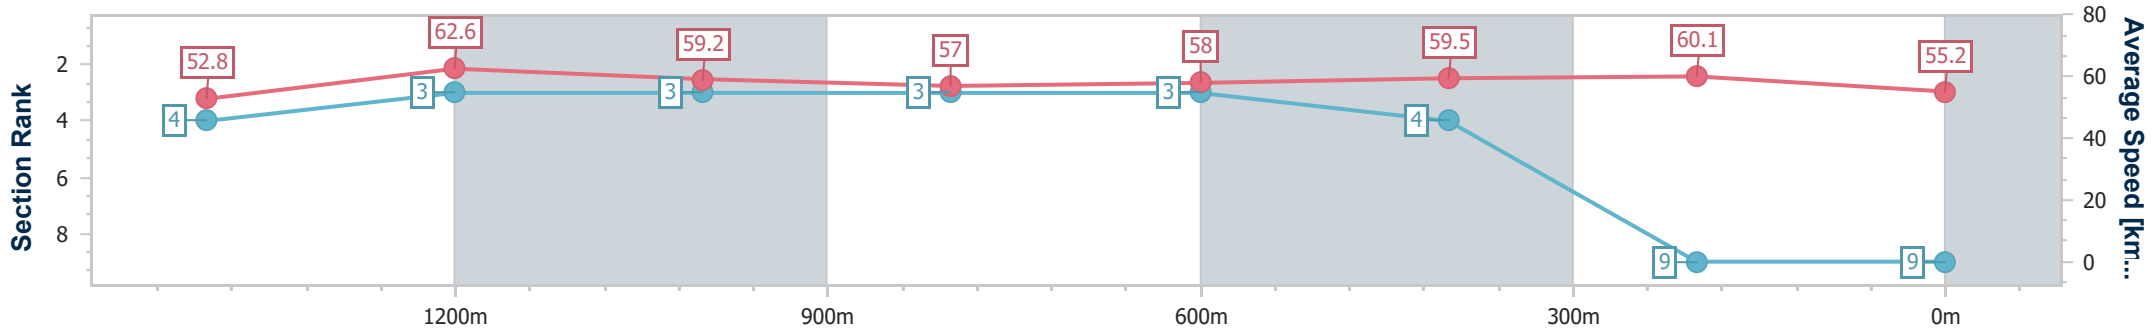

Horse/Jockey Name	Zouesay
Final Rank	9
Fastest Section Time (Section)	0:11.34 (1400m)
Top Speed [km/h] (Section)	66.2 (Overall)
Race State	Finished

Doomben QLD Professional
Race 3: QTIS JEWEL RACEDAY 18 MARCH Class 1 Handicap - 1640m
15 February 2023 - 14:48
Track Rating: Soft 5, Weather: Overcast, Rail Position: +6m Entire Course

BRISBANE
RACING CLUB

Section	Overall	1400m	1200m	1000m	800m	600m	400m	200m						
Section Times	1:41.83 [9] (0:16.29)	1:25.54 [4] (0:11.34)	1:14.20 [3] (0:12.19)	1:02.01 [3] (0:12.63)	0:49.38 [3] (0:12.34)	0:37.04 [3] (0:12.02)	0:25.02 [4] (0:11.97)	0:13.05 [9] (0:13.05)						
Average Speed [km/h]	52.8	62.6	59.2	57.0	58.0	59.5	60.1	55.2						
Top Speed [km/h]	66.2	64.8	60.3	58.3	59.3	59.8	61.5	59.4						
Avg. Dist. to Rail [m]	1.1	2.2	0.3	0.4	0.9	1.2	0.6	0.3						
Avg. Stride Freq. [Hz]	2.3	2.3	2.2	2.2	2.2	2.3	2.3	2.2						
Avg. Stride Length [m]	6.4	7.6	7.3	7.2	7.2	7.2	7.2	7.1						

- [ ] Ranking at each section and finish
- -.-.- No data available at this section
- NA No data available