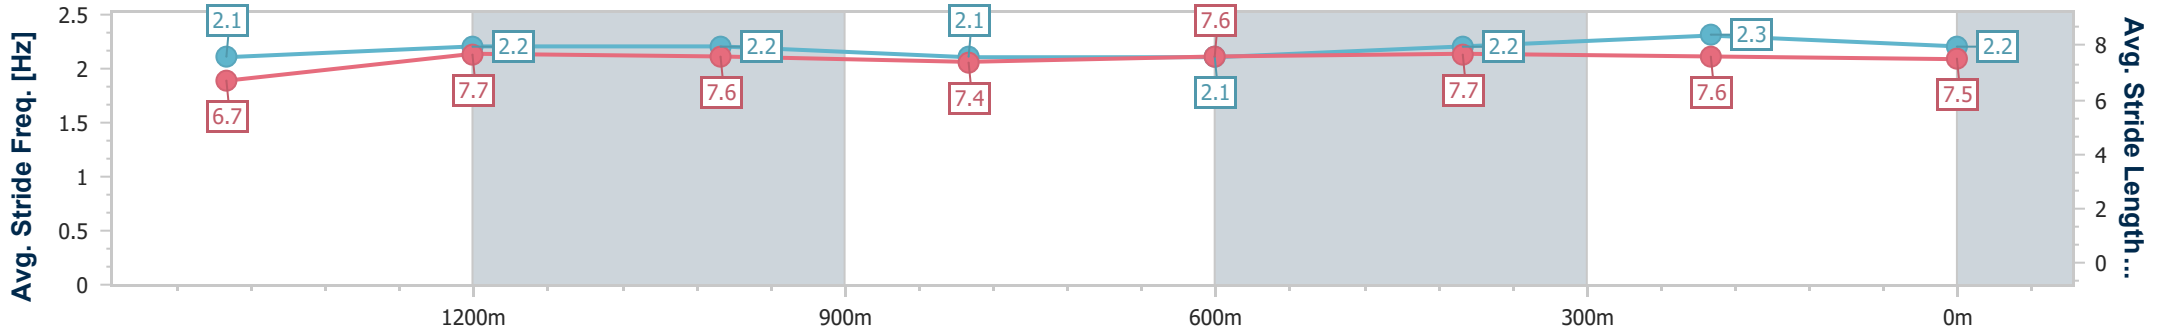

Horse/Jockey Name	Wizard Of Visp
Final Rank	3
Fastest Section Time (Section)	0:11.41 (1400m)
Top Speed [km/h] (Section)	64.8 (Overall)
Race State	Finished

Doomben QLD Professional
Race 3: QTIS JEWEL RACEDAY 18 MARCH Class 1 Handicap - 1640m
15 February 2023 - 14:48
Track Rating: Soft 5, Weather: Overcast, Rail Position: +6m Entire Course

BRISBANE
RACING CLUB

Section	Overall	1400m	1200m	1000m	800m	600m	400m	200m						
Section Times	1:40.29 [3] (0:16.58)	1:23.71 [6] (0:11.41)	1:12.30 [5] (0:12.03)	1:00.27 [5] (0:12.67)	0:47.60 [5] (0:12.31)	0:35.29 [5] (0:11.89)	0:23.40 [5] (0:11.49)	0:11.91 [5] (0:11.91)						
Average Speed [km/h]	51.9	62.1	59.8	56.7	58.5	60.4	62.7	60.5						
Top Speed [km/h]	64.8	64.1	61.6	58.6	60.2	62.1	64.5	62.3						
Avg. Dist. to Rail [m]	3.1	2.5	1.0	0.3	0.1	0.3	0.8	2.1						
Avg. Stride Freq. [Hz]	2.1	2.2	2.2	2.1	2.1	2.2	2.3	2.2						
Avg. Stride Length [m]	6.7	7.7	7.6	7.4	7.6	7.7	7.6	7.5						

- [ ] Ranking at each section and finish
- -.-.- No data available at this section
- NA No data available