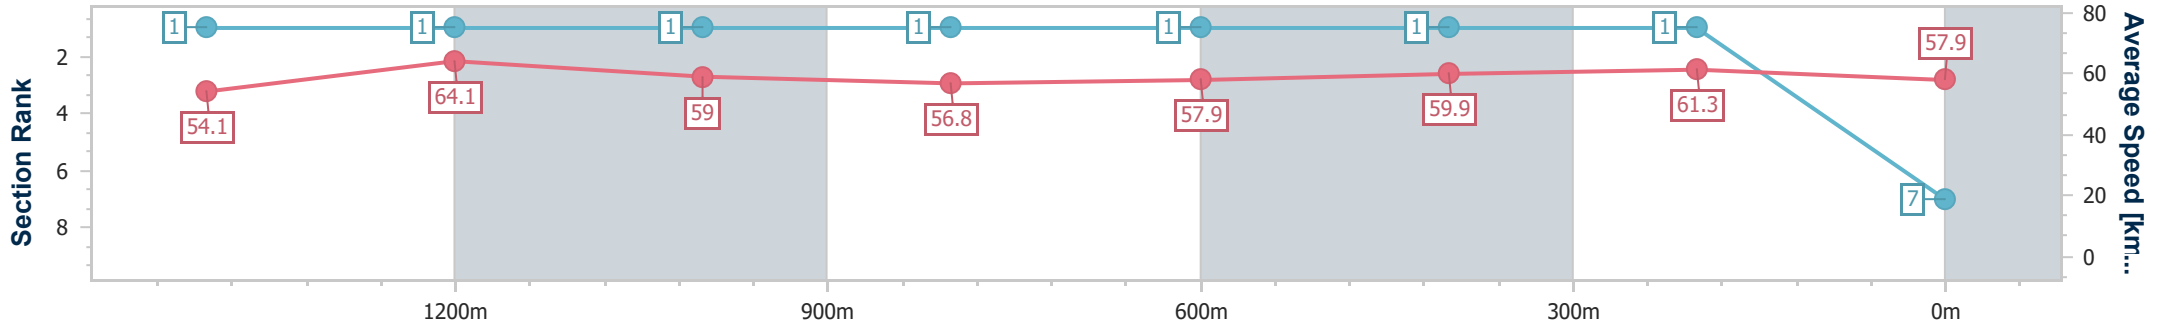

Horse/Jockey Name	Sea Of Qi
Final Rank	7
Fastest Section Time (Section)	0:11.09 (1400m)
Top Speed [km/h] (Section)	67.8 (1400m)
Race State	Finished

Doomben QLD Professional
Race 3: QTIS JEWEL RACEDAY 18 MARCH Class 1 Handicap - 1640m
15 February 2023 - 14:48
Track Rating: Soft 5, Weather: Overcast, Rail Position: +6m Entire Course

BRISBANE
RACING CLUB

Section	Overall	1400m	1200m	1000m	800m	600m	400m	200m						
Section Times	1:40.60 [7] (0:16.00)	1:24.60 [1] (0:11.09)	1:13.51 [1] (0:12.21)	1:01.30 [1] (0:12.68)	0:48.62 [1] (0:12.41)	0:36.21 [1] (0:12.04)	0:24.17 [1] (0:11.72)	0:12.45 [1] (0:12.45)						
Average Speed [km/h]	54.1	64.1	59.0	56.8	57.9	59.9	61.3	57.9						
Top Speed [km/h]	67.8	67.8	61.1	57.7	58.9	60.9	62.2	59.9						
Avg. Dist. to Rail [m]	3.3	1.8	0.8	0.3	0.4	0.5	0.8	0.5						
Avg. Stride Freq. [Hz]	2.3	2.3	2.2	2.1	2.2	2.2	2.3	2.2						
Avg. Stride Length [m]	6.6	7.7	7.5	7.5	7.4	7.5	7.5	7.2						

- [ ] Ranking at each section and finish
- -.-.- No data available at this section
- NA No data available