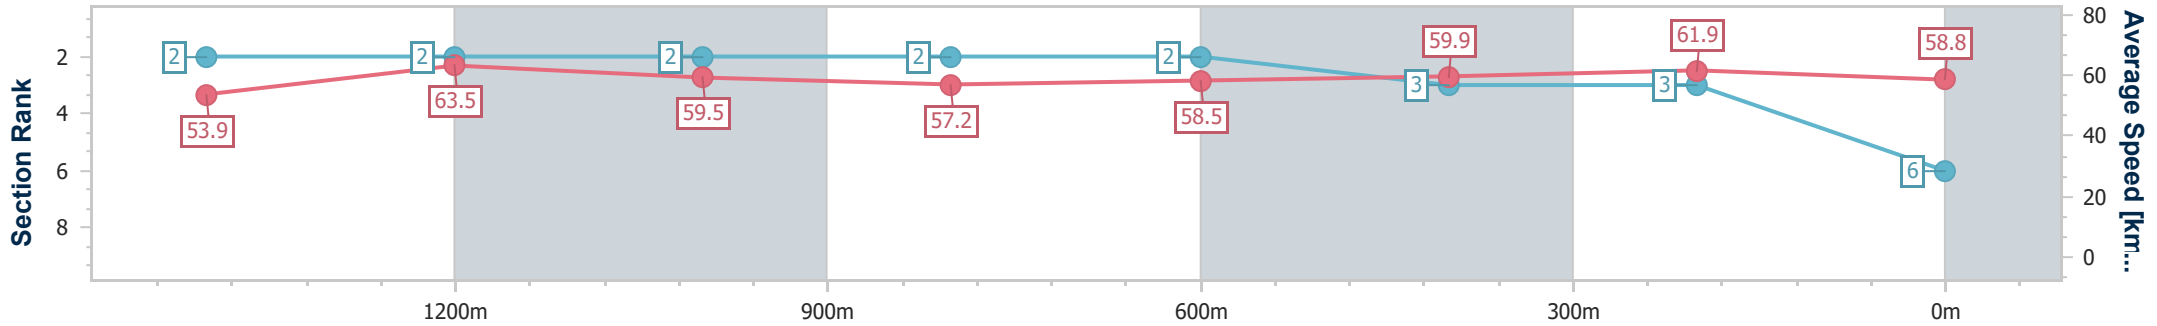

Horse/Jockey Name	Elliez Star
Final Rank	6
Fastest Section Time (Section)	0:11.42 (1400m)
Top Speed [km/h] (Section)	68.9 (Overall)
Race State	Finished

Doomben QLD Professional
Race 3: QTIS JEWEL RACEDAY 18 MARCH Class 1 Handicap - 1640m
15 February 2023 - 14:48
Track Rating: Soft 5, Weather: Overcast, Rail Position: +6m Entire Course

BRISBANE
RACING CLUB

Section	Overall	1400m	1200m	1000m	800m	600m	400m	200m						
Section Times	1:40.55 [6] (0:16.08)	1:24.47 [2] (0:11.42)	1:13.05 [2] (0:12.11)	1:00.94 [2] (0:12.65)	0:48.29 [2] (0:12.41)	0:35.88 [2] (0:12.05)	0:23.83 [3] (0:11.58)	0:12.25 [3] (0:12.25)						
Average Speed [km/h]	53.9	63.5	59.5	57.2	58.5	59.9	61.9	58.8						
Top Speed [km/h]	68.9	67.0	60.9	59.2	60.0	61.9	62.9	61.6						
Avg. Dist. to Rail [m]	4.9	1.3	2.5	2.3	1.6	0.9	0.7	0.6						
Avg. Stride Freq. [Hz]	2.4	2.5	2.4	2.3	2.4	2.4	2.5	2.5						
Avg. Stride Length [m]	6.2	7.0	6.9	6.8	6.9	6.9	6.9	6.7						

- [ ] Ranking at each section and finish
- -.-.- No data available at this section
- NA No data available