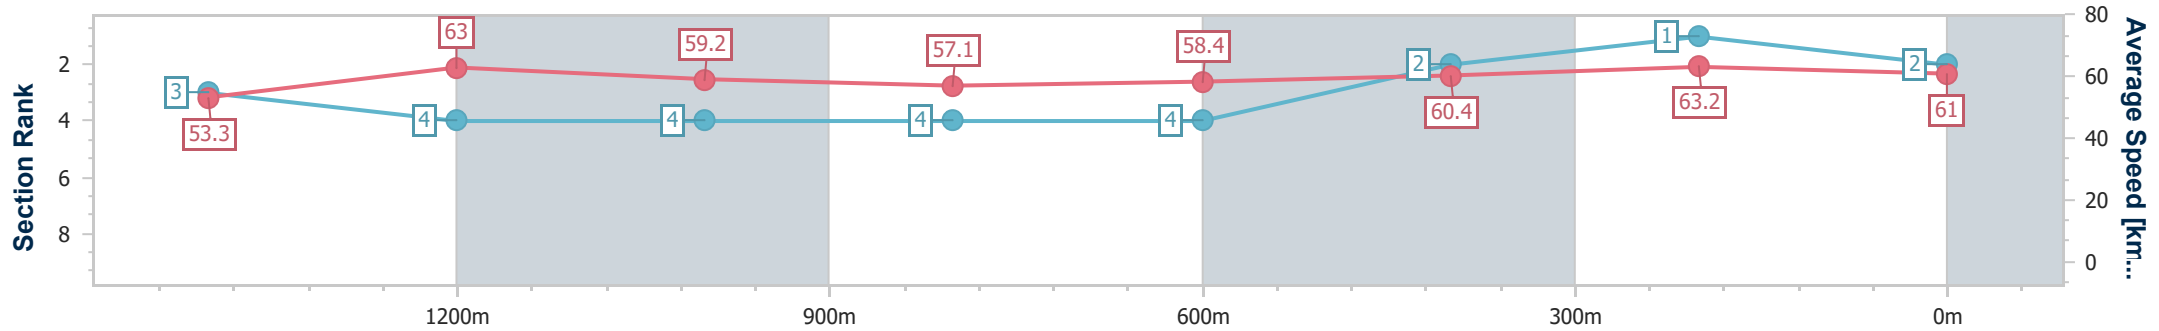

Horse/Jockey Name	Easier Said
Final Rank	2
Fastest Section Time (Section)	0:11.41 (400m)
Top Speed [km/h] (Section)	65.8 (Overall)
Race State	Finished

Doomben QLD Professional
Race 3: QTIS JEWEL RACEDAY 18 MARCH Class 1 Handicap - 1640m
15 February 2023 - 14:48
Track Rating: Soft 5, Weather: Overcast, Rail Position: +6m Entire Course

BRISBANE
RACING CLUB

Section	Overall	1400m	1200m	1000m	800m	600m	400m	200m						
Section Times	1:40.03 [2] (0:16.22)	1:23.81 [3] (0:11.46)	1:12.35 [4] (0:12.16)	1:00.19 [4] (0:12.65)	0:47.54 [4] (0:12.41)	0:35.13 [4] (0:11.90)	0:23.23 [2] (0:11.41)	0:11.82 [1] (0:11.82)						
Average Speed [km/h]	53.3	63.0	59.2	57.1	58.4	60.4	63.2	61.0						
Top Speed [km/h]	65.8	64.2	60.4	58.2	59.8	61.7	64.3	62.9						
Avg. Dist. to Rail [m]	2.7	0.4	0.9	1.1	0.9	0.4	0.6	2.4						
Avg. Stride Freq. [Hz]	2.2	2.3	2.2	2.1	2.1	2.2	2.3	2.3						
Avg. Stride Length [m]	6.6	7.6	7.4	7.3	7.2	7.3	7.5	7.5						

- [ ] Ranking at each section and finish
- -.-.- No data available at this section
- NA No data available