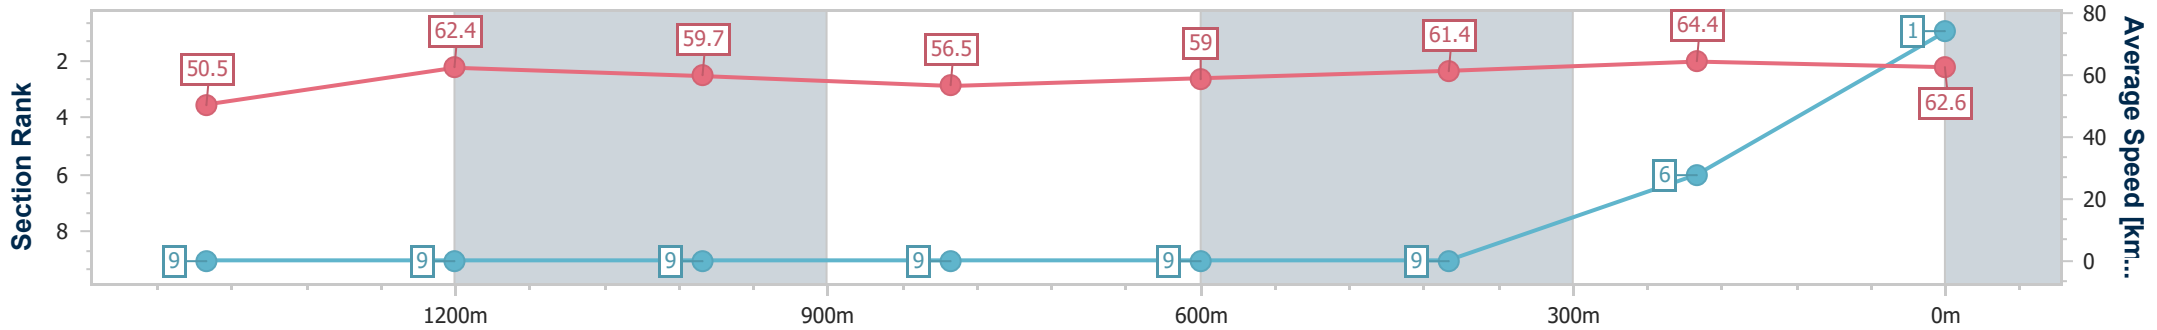

BRISBANE
RACING CLUB

Section	Overall	1400m	1200m	1000m	800m	600m	400m	200m						
Section Times	1:39.98 [1] (0:17.04)	1:22.94 [9] (0:11.51)	1:11.43 [9] (0:12.06)	0:59.37 [9] (0:12.74)	0:46.63 [9] (0:12.20)	0:34.43 [9] (0:11.73)	0:22.70 [9] (0:11.20)	0:11.50 [6] (0:11.50)						
Average Speed [km/h]	50.5	62.4	59.7	56.5	59.0	61.4	64.4	62.6						
Top Speed [km/h]	63.6	64.1	62.8	57.6	62.1	62.5	66.7	64.6						
Avg. Dist. to Rail [m]	1.6	0.6	0.8	0.5	0.4	0.4	1.5	3.8						
Avg. Stride Freq. [Hz]	2.2	2.3	2.3	2.2	2.2	2.3	2.4	2.4						
Avg. Stride Length [m]	6.4	7.4	7.3	7.2	7.3	7.5	7.6	7.3						