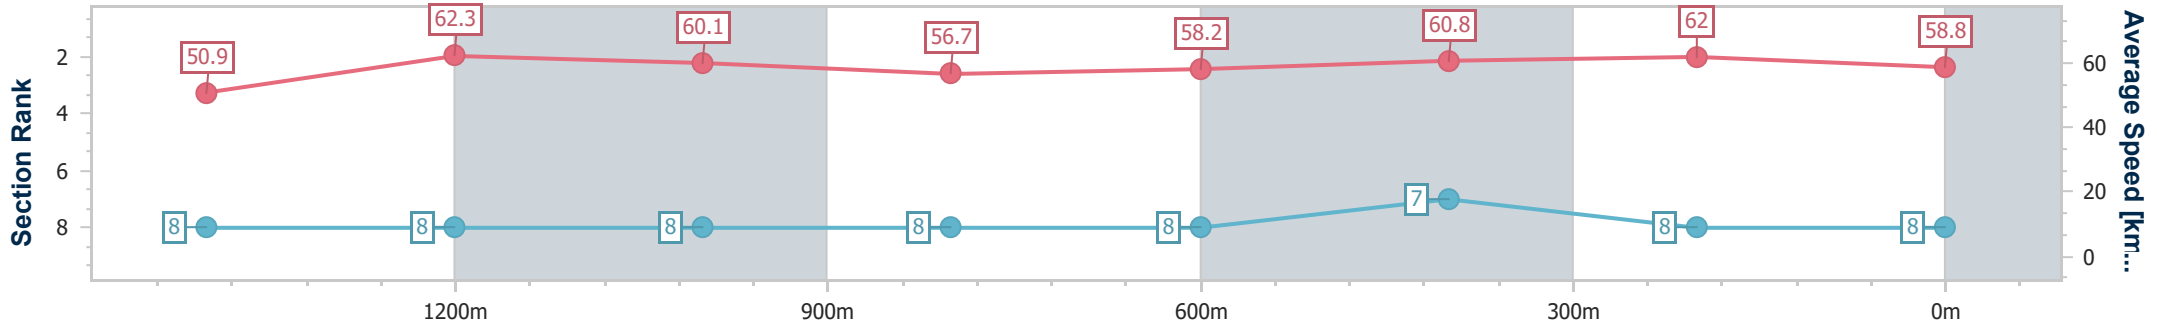

Horse/Jockey Name	Seefeld
Final Rank	8
Fastest Section Time (Section)	0:11.37 (1400m)
Top Speed [km/h] (Section)	64.0 (1400m)
Race State	Finished

Doomben QLD Professional
Race 3: QTIS JEWEL RACEDAY 18 MARCH Class 1 Handicap - 1640m
15 February 2023 - 14:48
Track Rating: Soft 5, Weather: Overcast, Rail Position: +6m Entire Course

BRISBANE
RACING CLUB

Section	Overall	1400m	1200m	1000m	800m	600m	400m	200m						
Section Times	1:40.95 [8] (0:16.94)	1:24.01 [8] (0:11.37)	1:12.64 [8] (0:12.00)	1:00.64 [8] (0:12.68)	0:47.96 [8] (0:12.37)	0:35.59 [8] (0:11.77)	0:23.82 [7] (0:11.58)	0:12.24 [8] (0:12.24)						
Average Speed [km/h]	50.9	62.3	60.1	56.7	58.2	60.8	62.0	58.8						
Top Speed [km/h]	63.8	64.0	61.6	59.0	60.1	63.2	64.0	61.6						
Avg. Dist. to Rail [m]	1.3	2.2	1.3	0.9	0.2	1.1	0.6	1.1						
Avg. Stride Freq. [Hz]	2.2	2.4	2.3	2.2	2.2	2.3	2.3	2.3						
Avg. Stride Length [m]	6.3	7.3	7.3	7.1	7.0	7.3	7.5	7.2						

- [ ] Ranking at each section and finish
- -.-.- No data available at this section
- NA No data available