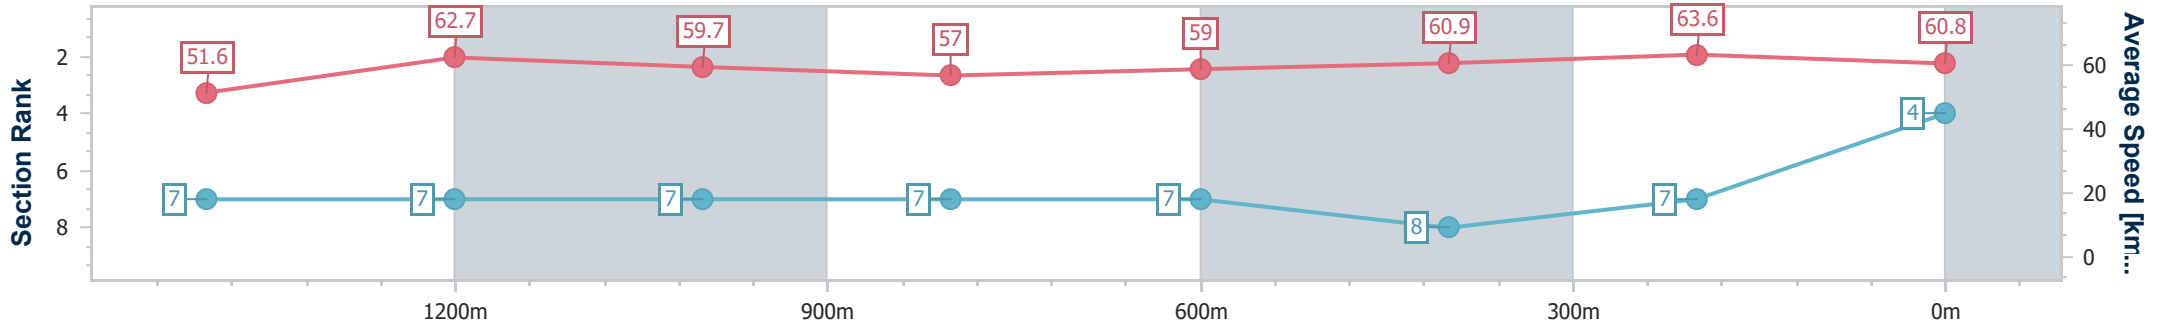

Horse/Jockey Name	Kureder
Final Rank	4
Fastest Section Time (Section)	0:11.34 (400m)
Top Speed [km/h] (Section)	64.9 (Overall)
Race State	Finished

Doomben QLD Professional
Race 3: QTIS JEWEL RACEDAY 18 MARCH Class 1 Handicap - 1640m
15 February 2023 - 14:48
Track Rating: Soft 5, Weather: Overcast, Rail Position: +6m Entire Course

BRISBANE
RACING CLUB

Section	Overall	1400m	1200m	1000m	800m	600m	400m	200m						
Section Times	1:40.34 [4] (0:16.71)	1:23.63 [7] (0:11.50)	1:12.13 [7] (0:12.08)	1:00.05 [7] (0:12.66)	0:47.39 [7] (0:12.28)	0:35.11 [7] (0:11.91)	0:23.20 [8] (0:11.34)	0:11.86 [7] (0:11.86)						
Average Speed [km/h]	51.6	62.7	59.7	57.0	59.0	60.9	63.6	60.8						
Top Speed [km/h]	64.9	64.7	61.7	58.1	61.0	62.0	64.8	62.8						
Avg. Dist. to Rail [m]	0.9	0.4	1.0	1.1	1.2	1.1	2.0	4.9						
Avg. Stride Freq. [Hz]	2.3	2.4	2.3	2.3	2.3	2.3	2.3	2.3						
Avg. Stride Length [m]	6.1	7.1	7.1	7.0	7.2	7.3	7.6	7.3						

- [ ] Ranking at each section and finish
- -.-.- No data available at this section
- NA No data available