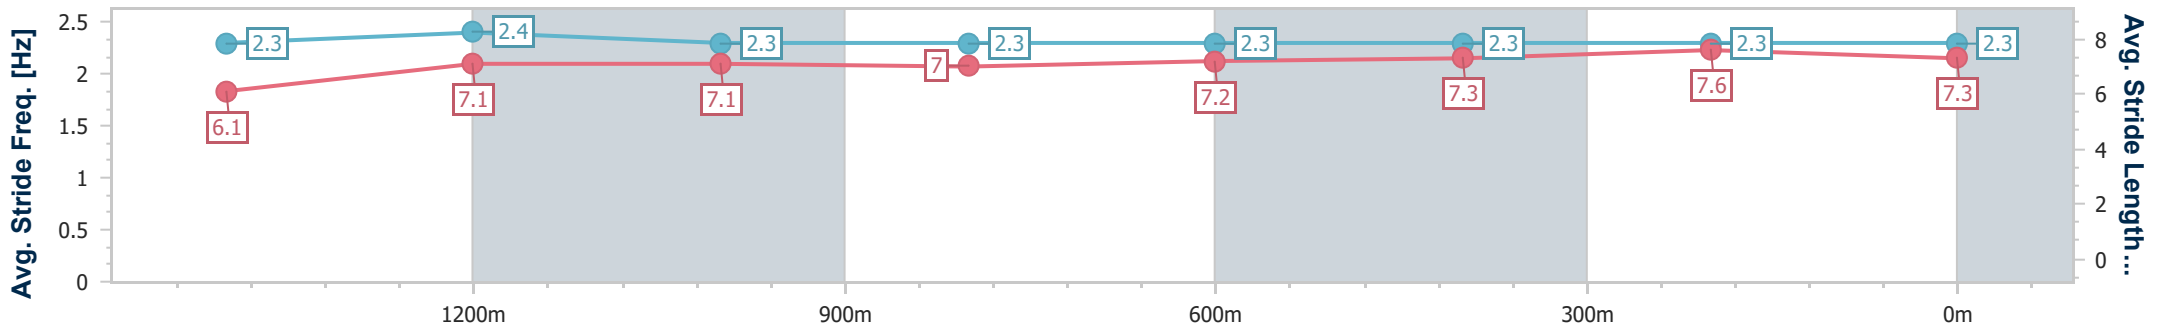

Horse/Jockey Name	Kureder
Final Rank	4
Fastest Section Time (Section)	0:11.34 (400m)
Top Speed [km/h] (Section)	64.9 (Overall)
Race State	Finished

Doomben QLD Professional
Race 3: QTIS JEWEL RACEDAY 18 MARCH Class 1 Handicap - 1640m
15 February 2023 - 14:48
Track Rating: Soft 5, Weather: Overcast, Rail Position: +6m Entire Course

BRISBANE
RACING CLUB

Section	Overall	1400m	1200m	1000m	800m	600m	400m	200m						
Section Times	1:40.34 [4] (0:16.71)	1:23.63 [7] (0:11.50)	1:12.13 [7] (0:12.08)	1:00.05 [7] (0:12.66)	0:47.39 [7] (0:12.28)	0:35.11 [7] (0:11.91)	0:23.20 [8] (0:11.34)	0:11.86 [7] (0:11.86)						
Average Speed [km/h]	51.6	62.7	59.7	57.0	59.0	60.9	63.6	60.8						
Top Speed [km/h]	64.9	64.7	61.7	58.1	61.0	62.0	64.8	62.8						
Avg. Dist. to Rail [m]	0.9	0.4	1.0	1.1	1.2	1.1	2.0	4.9						
Avg. Stride Freq. [Hz]	2.3	2.4	2.3	2.3	2.3	2.3	2.3	2.3						
Avg. Stride Length [m]	6.1	7.1	7.1	7.0	7.2	7.3	7.6	7.3						

- [ ] Ranking at each section and finish
- -.-.- No data available at this section
- NA No data available