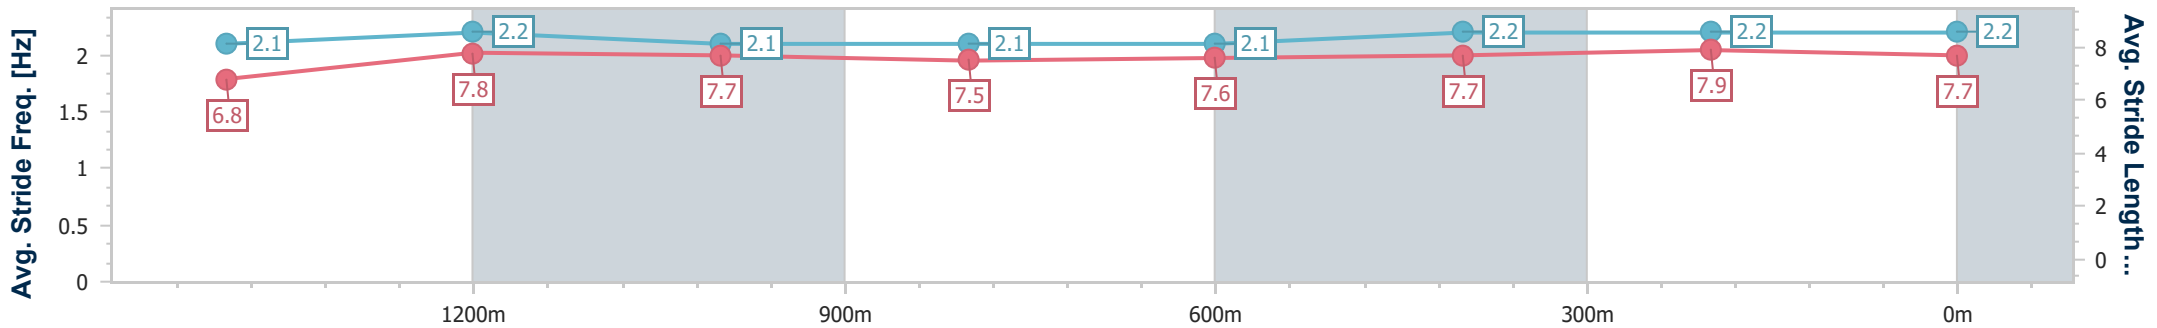

Horse/Jockey Name	Chantiss
Final Rank	5
Fastest Section Time (Section)	0:11.39 (400m)
Top Speed [km/h] (Section)	65.4 (Overall)
Race State	Finished

Doomben QLD Professional
Race 3: QTIS JEWEL RACEDAY 18 MARCH Class 1 Handicap - 1640m
15 February 2023 - 14:48
Track Rating: Soft 5, Weather: Overcast, Rail Position: +6m Entire Course

BRISBANE
RACING CLUB

Section	Overall	1400m	1200m	1000m	800m	600m	400m	200m						
Section Times	1:40.46 [5] (0:16.47)	1:23.99 [5] (0:11.53)	1:12.46 [6] (0:12.10)	1:00.36 [6] (0:12.63)	0:47.73 [6] (0:12.34)	0:35.39 [6] (0:11.87)	0:23.52 [6] (0:11.39)	0:12.13 [4] (0:12.13)						
Average Speed [km/h]	52.4	62.4	59.5	57.2	58.9	61.3	63.7	59.4						
Top Speed [km/h]	65.4	63.7	61.2	58.2	61.2	62.9	64.9	62.4						
Avg. Dist. to Rail [m]	0.7	0.2	0.5	1.1	1.8	1.9	3.0	4.3						
Avg. Stride Freq. [Hz]	2.1	2.2	2.1	2.1	2.1	2.2	2.2	2.2						
Avg. Stride Length [m]	6.8	7.8	7.7	7.5	7.6	7.7	7.9	7.7						

- [ ] Ranking at each section and finish
- -.-.- No data available at this section
- NA No data available