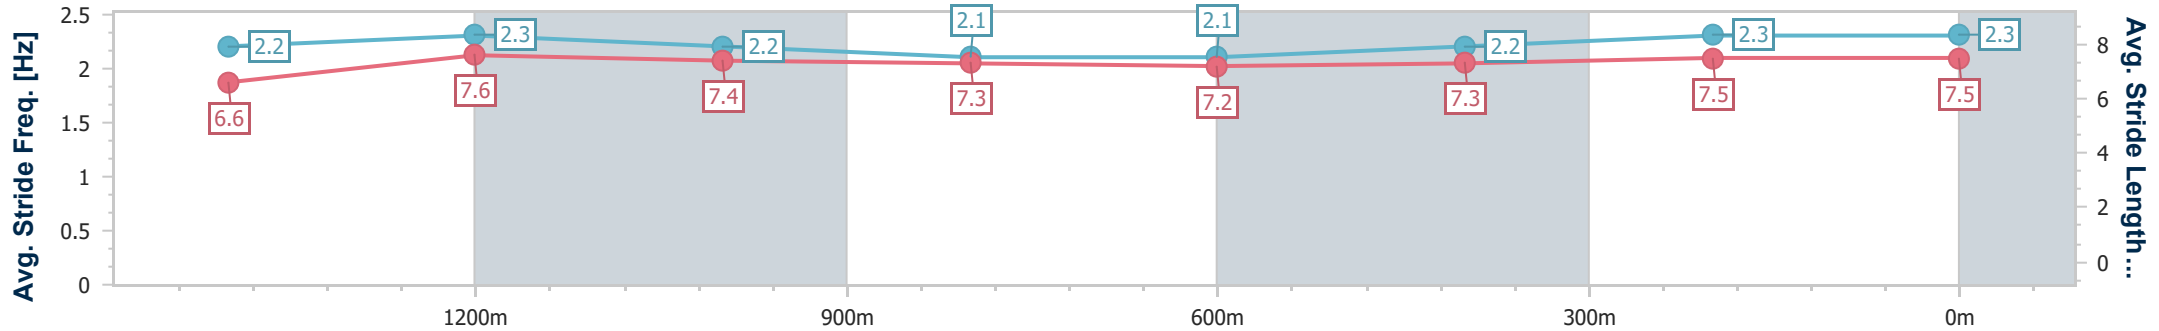

Horse/Jockey Name	Easier Said
Final Rank	2
Fastest Section Time (Section)	0:11.41 (400m)
Top Speed [km/h] (Section)	65.8 (Overall)
Race State	Finished

Doomben QLD Professional
Race 3: QTIS JEWEL RACEDAY 18 MARCH Class 1 Handicap - 1640m
15 February 2023 - 14:48
Track Rating: Soft 5, Weather: Overcast, Rail Position: +6m Entire Course

BRISBANE
RACING CLUB

Section	Overall	1400m	1200m	1000m	800m	600m	400m	200m						
Section Times	1:40.03 [2] (0:16.22)	1:23.81 [3] (0:11.46)	1:12.35 [4] (0:12.16)	1:00.19 [4] (0:12.65)	0:47.54 [4] (0:12.41)	0:35.13 [4] (0:11.90)	0:23.23 [2] (0:11.41)	0:11.82 [1] (0:11.82)						
Average Speed [km/h]	53.3	63.0	59.2	57.1	58.4	60.4	63.2	61.0						
Top Speed [km/h]	65.8	64.2	60.4	58.2	59.8	61.7	64.3	62.9						
Avg. Dist. to Rail [m]	2.7	0.4	0.9	1.1	0.9	0.4	0.6	2.4						
Avg. Stride Freq. [Hz]	2.2	2.3	2.2	2.1	2.1	2.2	2.3	2.3						
Avg. Stride Length [m]	6.6	7.6	7.4	7.3	7.2	7.3	7.5	7.5						

- [ ] Ranking at each section and finish
- -.-.- No data available at this section
- NA No data available