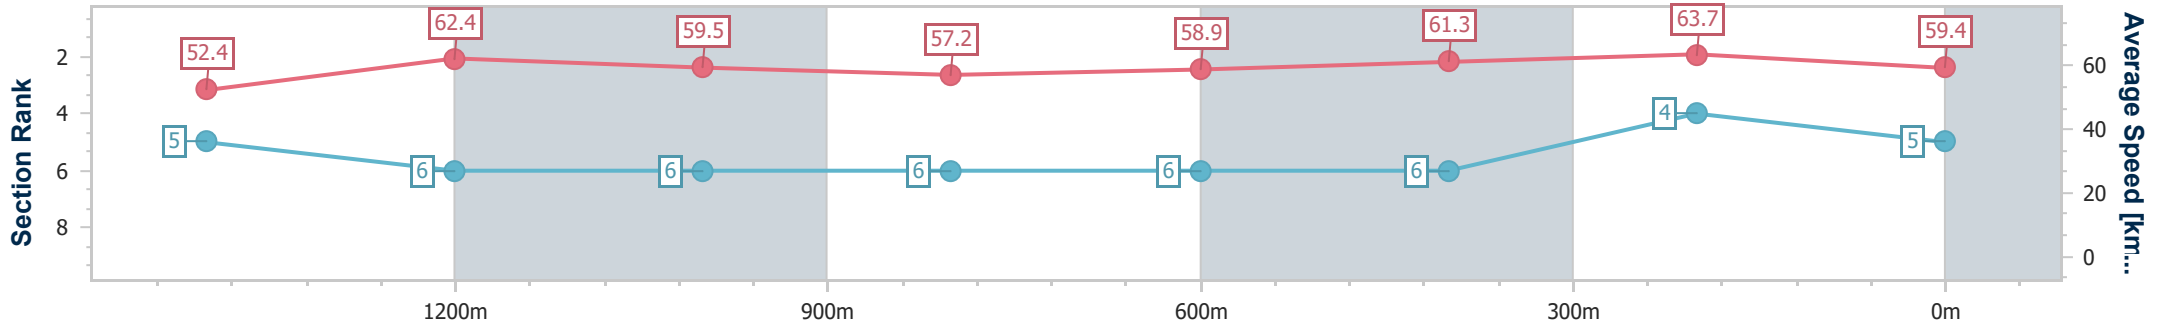

Horse/Jockey Name	Chantiss
Final Rank	5
Fastest Section Time (Section)	0:11.39 (400m)
Top Speed [km/h] (Section)	65.4 (Overall)
Race State	Finished

Doomben QLD Professional
Race 3: QTIS JEWEL RACEDAY 18 MARCH Class 1 Handicap - 1640m
15 February 2023 - 14:48
Track Rating: Soft 5, Weather: Overcast, Rail Position: +6m Entire Course

BRISBANE
RACING CLUB

Section	Overall	1400m	1200m	1000m	800m	600m	400m	200m						
Section Times	1:40.46 [5] (0:16.47)	1:23.99 [5] (0:11.53)	1:12.46 [6] (0:12.10)	1:00.36 [6] (0:12.63)	0:47.73 [6] (0:12.34)	0:35.39 [6] (0:11.87)	0:23.52 [6] (0:11.39)	0:12.13 [4] (0:12.13)						
Average Speed [km/h]	52.4	62.4	59.5	57.2	58.9	61.3	63.7	59.4						
Top Speed [km/h]	65.4	63.7	61.2	58.2	61.2	62.9	64.9	62.4						
Avg. Dist. to Rail [m]	0.7	0.2	0.5	1.1	1.8	1.9	3.0	4.3						
Avg. Stride Freq. [Hz]	2.1	2.2	2.1	2.1	2.1	2.2	2.2	2.2						
Avg. Stride Length [m]	6.8	7.8	7.7	7.5	7.6	7.7	7.9	7.7						

- [ ] Ranking at each section and finish
- -.-.- No data available at this section
- NA No data available