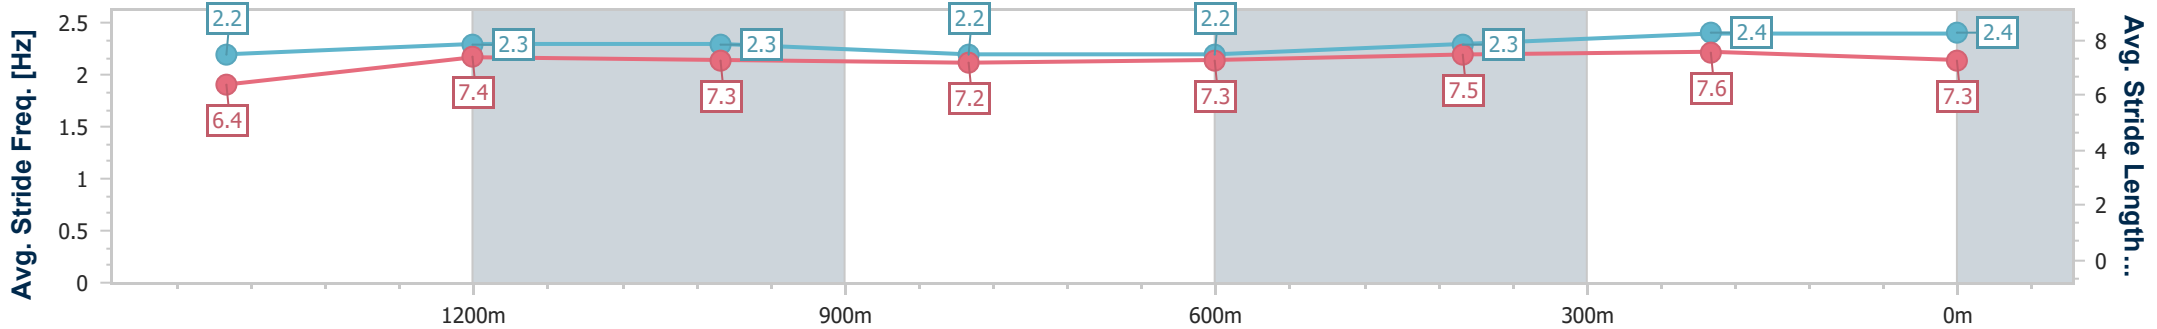

BRISBANE
RACING CLUB

Section	Overall	1400m	1200m	1000m	800m	600m	400m	200m						
Section Times	1:39.98 [1] (0:17.04)	1:22.94 [9] (0:11.51)	1:11.43 [9] (0:12.06)	0:59.37 [9] (0:12.74)	0:46.63 [9] (0:12.20)	0:34.43 [9] (0:11.73)	0:22.70 [9] (0:11.20)	0:11.50 [6] (0:11.50)						
Average Speed [km/h]	50.5	62.4	59.7	56.5	59.0	61.4	64.4	62.6						
Top Speed [km/h]	63.6	64.1	62.8	57.6	62.1	62.5	66.7	64.6						
Avg. Dist. to Rail [m]	1.6	0.6	0.8	0.5	0.4	0.4	1.5	3.8						
Avg. Stride Freq. [Hz]	2.2	2.3	2.3	2.2	2.2	2.3	2.4	2.4						
Avg. Stride Length [m]	6.4	7.4	7.3	7.2	7.3	7.5	7.6	7.3						