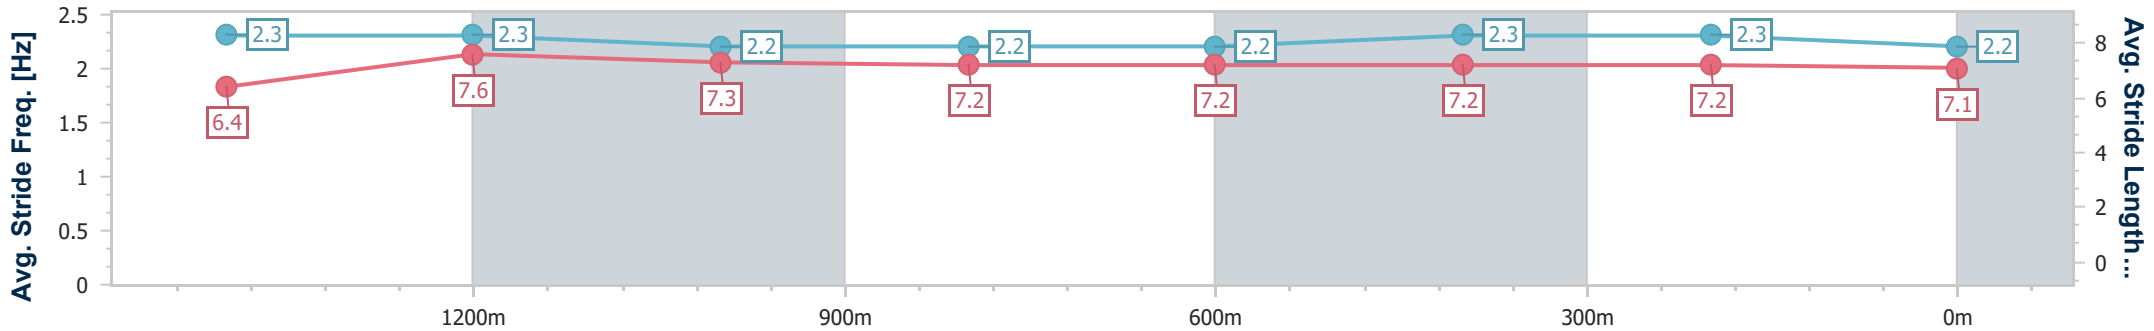

Horse/Jockey Name	Zouesay
Final Rank	9
Fastest Section Time (Section)	0:11.34 (1400m)
Top Speed [km/h] (Section)	66.2 (Overall)
Race State	Finished

Doomben QLD Professional
Race 3: QTIS JEWEL RACEDAY 18 MARCH Class 1 Handicap - 1640m
15 February 2023 - 14:48
Track Rating: Soft 5, Weather: Overcast, Rail Position: +6m Entire Course

BRISBANE
RACING CLUB

Section	Overall	1400m	1200m	1000m	800m	600m	400m	200m						
Section Times	1:41.83 [9] (0:16.29)	1:25.54 [4] (0:11.34)	1:14.20 [3] (0:12.19)	1:02.01 [3] (0:12.63)	0:49.38 [3] (0:12.34)	0:37.04 [3] (0:12.02)	0:25.02 [4] (0:11.97)	0:13.05 [9] (0:13.05)						
Average Speed [km/h]	52.8	62.6	59.2	57.0	58.0	59.5	60.1	55.2						
Top Speed [km/h]	66.2	64.8	60.3	58.3	59.3	59.8	61.5	59.4						
Avg. Dist. to Rail [m]	1.1	2.2	0.3	0.4	0.9	1.2	0.6	0.3						
Avg. Stride Freq. [Hz]	2.3	2.3	2.2	2.2	2.2	2.3	2.3	2.2						
Avg. Stride Length [m]	6.4	7.6	7.3	7.2	7.2	7.2	7.2	7.1						

- [ ] Ranking at each section and finish
- -.-.- No data available at this section
- NA No data available