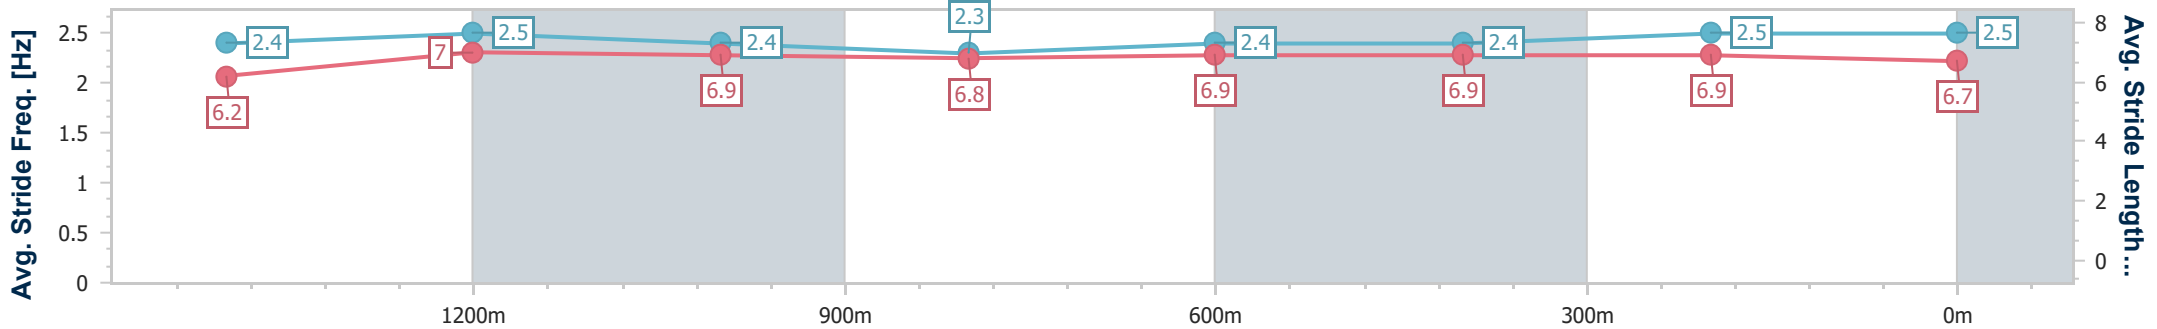

Horse/Jockey Name	Elliez Star
Final Rank	6
Fastest Section Time (Section)	0:11.42 (1400m)
Top Speed [km/h] (Section)	68.9 (Overall)
Race State	Finished

Doomben QLD Professional
Race 3: QTIS JEWEL RACEDAY 18 MARCH Class 1 Handicap - 1640m
15 February 2023 - 14:48
Track Rating: Soft 5, Weather: Overcast, Rail Position: +6m Entire Course

BRISBANE
RACING CLUB

Section	Overall	1400m	1200m	1000m	800m	600m	400m	200m						
Section Times	1:40.55 [6] (0:16.08)	1:24.47 [2] (0:11.42)	1:13.05 [2] (0:12.11)	1:00.94 [2] (0:12.65)	0:48.29 [2] (0:12.41)	0:35.88 [2] (0:12.05)	0:23.83 [3] (0:11.58)	0:12.25 [3] (0:12.25)						
Average Speed [km/h]	53.9	63.5	59.5	57.2	58.5	59.9	61.9	58.8						
Top Speed [km/h]	68.9	67.0	60.9	59.2	60.0	61.9	62.9	61.6						
Avg. Dist. to Rail [m]	4.9	1.3	2.5	2.3	1.6	0.9	0.7	0.6						
Avg. Stride Freq. [Hz]	2.4	2.5	2.4	2.3	2.4	2.4	2.5	2.5						
Avg. Stride Length [m]	6.2	7.0	6.9	6.8	6.9	6.9	6.9	6.7						

- [ ] Ranking at each section and finish
- -.-.- No data available at this section
- NA No data available