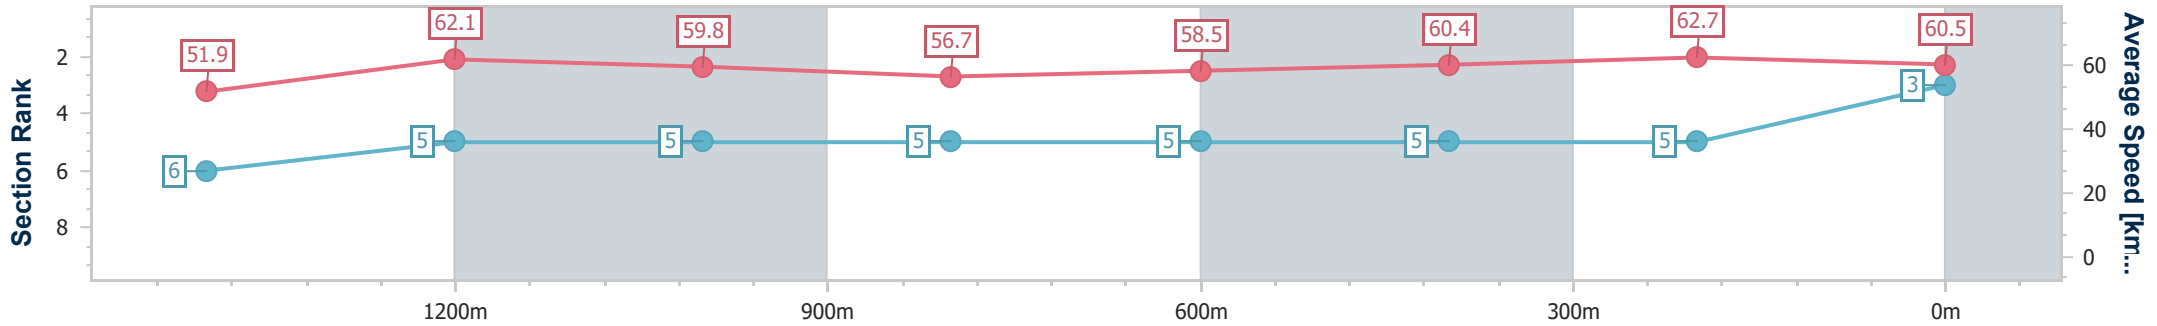

Horse/Jockey Name	Wizard Of Visp
Final Rank	3
Fastest Section Time (Section)	0:11.41 (1400m)
Top Speed [km/h] (Section)	64.8 (Overall)
Race State	Finished

Doomben QLD Professional
Race 3: QTIS JEWEL RACEDAY 18 MARCH Class 1 Handicap - 1640m
15 February 2023 - 14:48
Track Rating: Soft 5, Weather: Overcast, Rail Position: +6m Entire Course

BRISBANE
RACING CLUB

Section	Overall	1400m	1200m	1000m	800m	600m	400m	200m						
Section Times	1:40.29 [3] (0:16.58)	1:23.71 [6] (0:11.41)	1:12.30 [5] (0:12.03)	1:00.27 [5] (0:12.67)	0:47.60 [5] (0:12.31)	0:35.29 [5] (0:11.89)	0:23.40 [5] (0:11.49)	0:11.91 [5] (0:11.91)						
Average Speed [km/h]	51.9	62.1	59.8	56.7	58.5	60.4	62.7	60.5						
Top Speed [km/h]	64.8	64.1	61.6	58.6	60.2	62.1	64.5	62.3						
Avg. Dist. to Rail [m]	3.1	2.5	1.0	0.3	0.1	0.3	0.8	2.1						
Avg. Stride Freq. [Hz]	2.1	2.2	2.2	2.1	2.1	2.2	2.3	2.2						
Avg. Stride Length [m]	6.7	7.7	7.6	7.4	7.6	7.7	7.6	7.5						

- [ ] Ranking at each section and finish
- -.-.- No data available at this section
- NA No data available