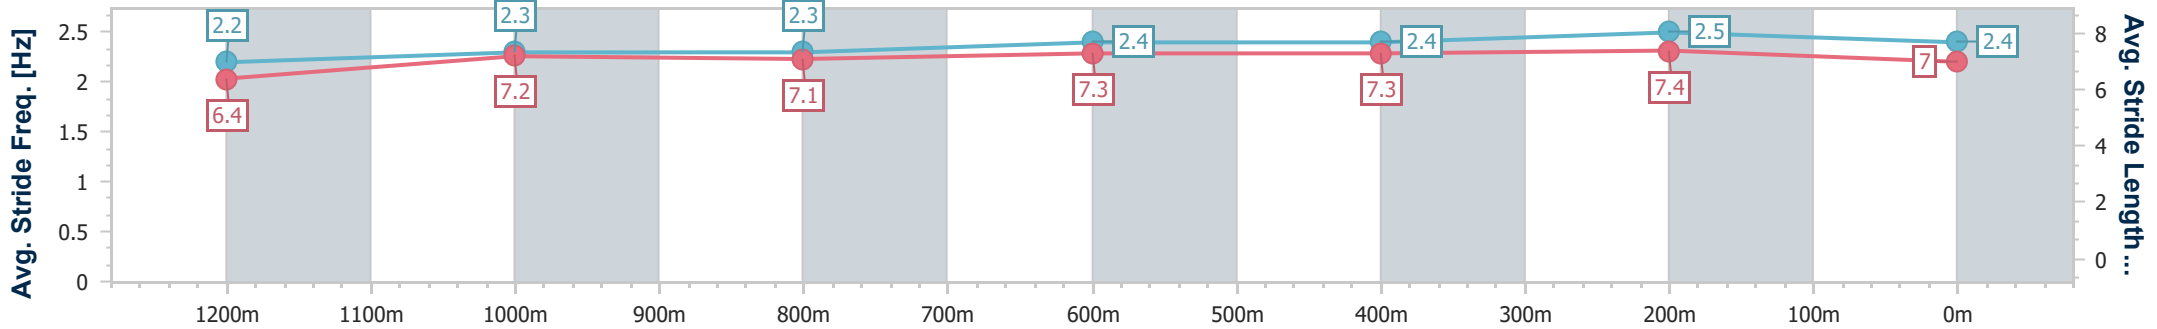

18 February 2023 - 13:12

Track Rating: Good 4, Weather: Fine, Rail Position: +2m Entire Course

BRISBANE RACING CLUB

Section	Overall	1200m	1000m	800m	600m	400m	200m
Section Times	1:24.11 [1] (0:14.06)	1:10.05 [1] (0:11.94)	0:58.11 [1] (0:12.17)	0:45.94 [1] (0:11.72)	0:34.22 [1] (0:11.51)	0:22.71 [1] (0:10.99)	0:11.72 [1] (0:11.72)
Average Speed [km/h]	51.3	60.4	59.6	61.6	63.2	65.6	61.4
Top Speed [km/h]	61.9	61.7	60.4	64.0	65.4	66.4	64.4
Avg. Dist. to Rail [m]	5.5	1.9	1.3	0.7	2.1	4.4	5.7
Avg. Stride Freq. [Hz]	2.2	2.3	2.3	2.4	2.4	2.5	2.4
Avg. Stride Length [m]	6.4	7.2	7.1	7.3	7.3	7.4	7.0