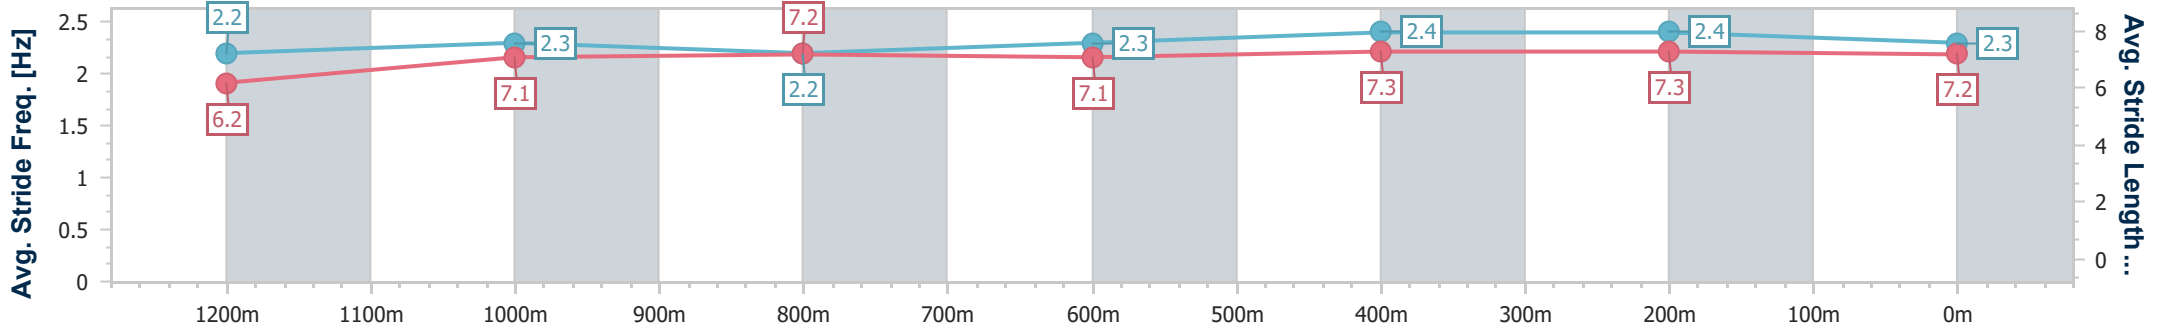

- [] Ranking at each section and finish
- .-.- No data available at this section
- NA No data available

Horse/Jockey Name	Cairndow
Final Rank	6
Fastest Section Time (Section)	0:11.13 (400m)
Top Speed [km/h] (Section)	65.4 (400m)
Race State	Finished

Eagle Farm QLD Professional

Race 3: MOUNT FRANKLIN Class 6 Handicap - 1400m

18 February 2023 - 13:12

Track Rating: Good 4, Weather: Fine, Rail Position: +2m Entire Course

BRISBANE RACING CLUB

Section	Overall	1200m	1000m	800m	600m	400m	200m
Section Times	1:24.79 [6] (0:14.61)	1:10.18 [5] (0:11.95)	0:58.23 [4] (0:12.15)	0:46.08 [3] (0:11.85)	0:34.23 [4] (0:11.23)	0:23.00 [4] (0:11.13)	0:11.87 [6] (0:11.87)
Average Speed [km/h]	49.3	60.3	59.7	61.0	64.1	64.8	60.6
Top Speed [km/h]	60.6	61.5	60.4	62.8	65.3	65.4	63.1
Avg. Dist. to Rail [m]	2.0	2.2	1.6	0.8	0.3	3.5	6.0
Avg. Stride Freq. [Hz]	2.2	2.3	2.2	2.3	2.4	2.4	2.3
Avg. Stride Length [m]	6.2	7.1	7.2	7.1	7.3	7.3	7.2

- [] Ranking at each section and finish
- .-.- No data available at this section
- NA No data available

Horse/Jockey Name	Painted Black
Final Rank	7
Fastest Section Time (Section)	0:11.52 (600m)
Top Speed [km/h] (Section)	63.6 (600m)
Race State	Finished