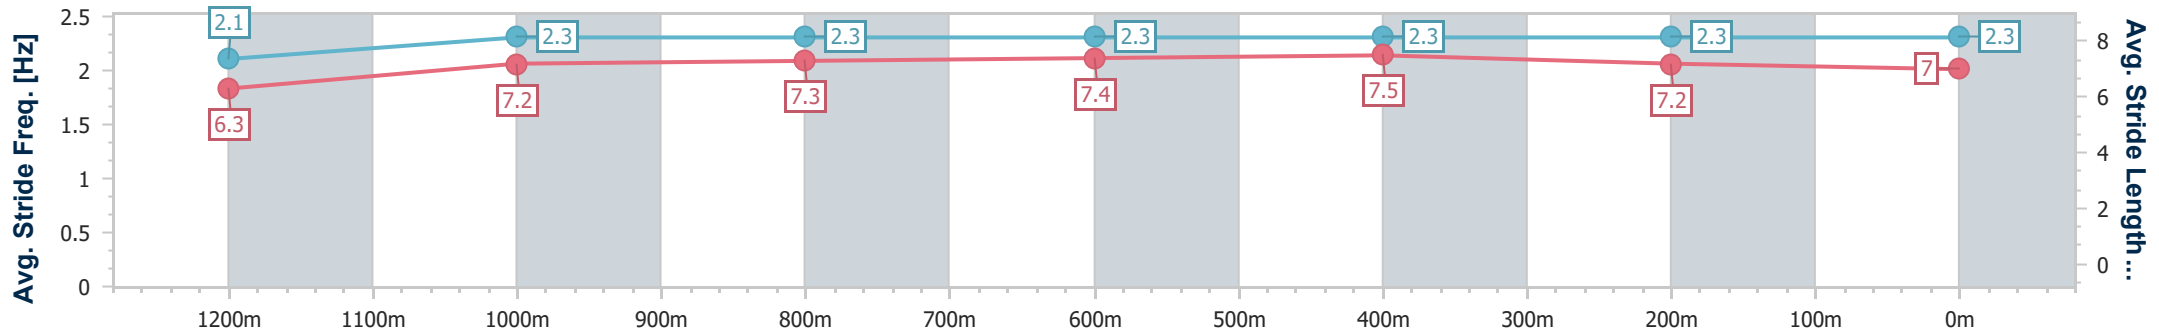

- [] Ranking at each section and finish
- .-.- No data available at this section
- NA No data available

Horse/Jockey Name	Painted Black
Final Rank	7
Fastest Section Time (Section)	0:11.52 (600m)
Top Speed [km/h] (Section)	63.6 (600m)
Race State	Finished

Eagle Farm QLD Professional

Race 3: MOUNT FRANKLIN Class 6 Handicap - 1400m

18 February 2023 - 13:12

Track Rating: Good 4, Weather: Fine, Rail Position: +2m Entire Course

BRISBANE RACING CLUB

Section	Overall	1200m	1000m	800m	600m	400m	200m
Section Times	1:27.36 [7] (0:15.16)	1:12.20 [7] (0:11.87)	1:00.33 [7] (0:12.23)	0:48.10 [7] (0:11.84)	0:36.26 [7] (0:11.52)	0:24.74 [7] (0:11.96)	0:12.78 [7] (0:12.78)
Average Speed [km/h]	47.6	60.8	59.5	61.0	62.1	60.2	56.3
Top Speed [km/h]	60.7	63.4	61.1	61.5	63.6	62.8	58.9
Avg. Dist. to Rail [m]	2.9	3.2	2.1	0.8	1.1	0.9	2.8
Avg. Stride Freq. [Hz]	2.1	2.3	2.3	2.3	2.3	2.3	2.3
Avg. Stride Length [m]	6.3	7.2	7.3	7.4	7.5	7.2	7.0

- [] Ranking at each section and finish
- .-.- No data available at this section
- NA No data available