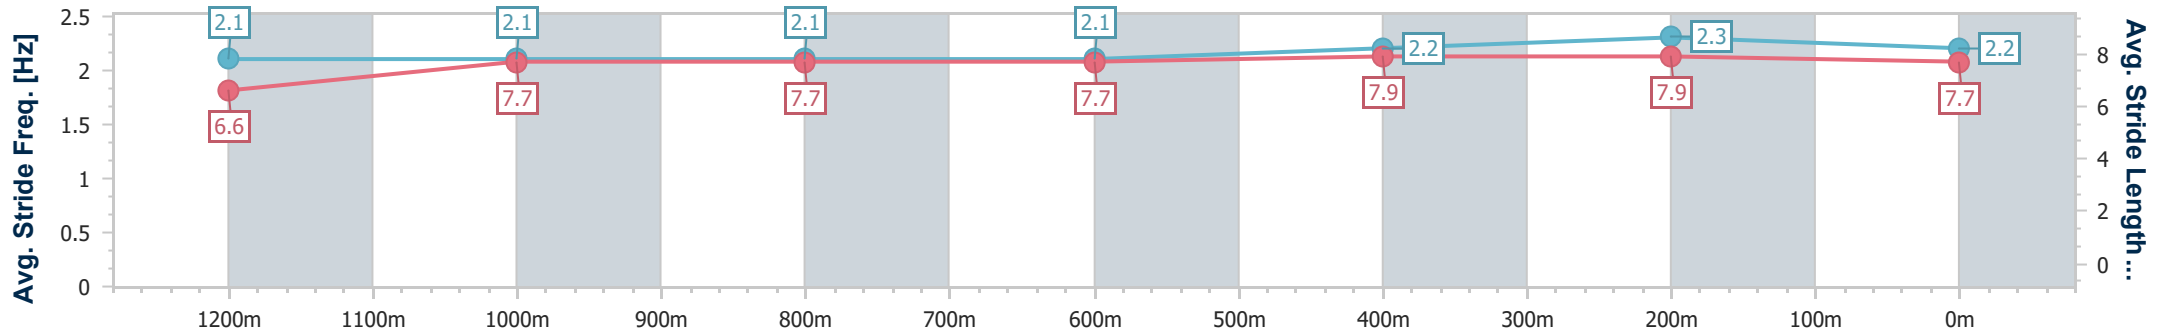

- [] Ranking at each section and finish
- .-.- No data available at this section
- NA No data available

Horse/Jockey Name	The Cullinan
Final Rank	5
Fastest Section Time (Section)	0:10.84 (400m)
Top Speed [km/h] (Section)	67.7 (400m)
Race State	Finished

Eagle Farm QLD Professional

Race 3: MOUNT FRANKLIN Class 6 Handicap - 1400m

18 February 2023 - 13:12

Track Rating: Good 4, Weather: Fine, Rail Position: +2m Entire Course

BRISBANE RACING CLUB

Section	Overall	1200m	1000m	800m	600m	400m	200m
Section Times	1:24.40 [5] (0:14.57)	1:09.83 [4] (0:12.11)	0:57.72 [5] (0:12.21)	0:45.51 [5] (0:11.67)	0:33.84 [5] (0:11.26)	0:22.58 [5] (0:10.84)	0:11.74 [4] (0:11.74)
Average Speed [km/h]	49.5	59.6	59.7	62.1	64.6	66.4	61.3
Top Speed [km/h]	60.6	60.5	60.7	63.6	67.2	67.7	64.0
Avg. Dist. to Rail [m]	3.1	3.5	2.5	1.6	1.6	4.0	6.0
Avg. Stride Freq. [Hz]	2.1	2.1	2.1	2.1	2.2	2.3	2.2
Avg. Stride Length [m]	6.6	7.7	7.7	7.7	7.9	7.9	7.7

- [] Ranking at each section and finish
- .-.- No data available at this section
- NA No data available

Horse/Jockey Name	Cairndow
Final Rank	6
Fastest Section Time (Section)	0:11.13 (400m)
Top Speed [km/h] (Section)	65.4 (400m)
Race State	Finished