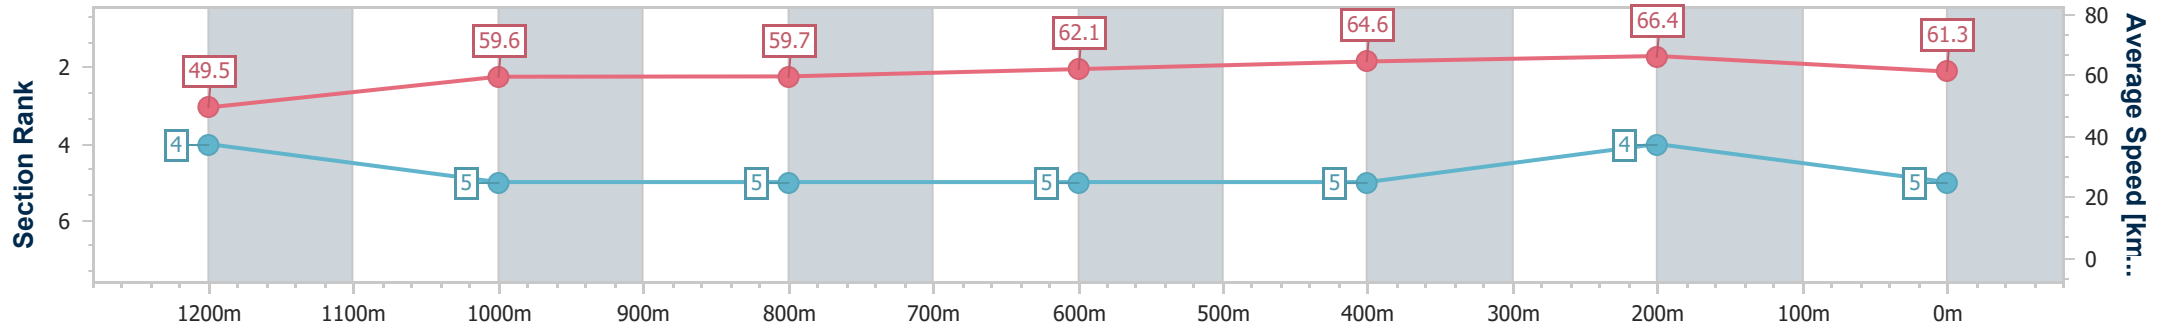

- [] Ranking at each section and finish
- .-.- No data available at this section
- NA No data available

Horse/Jockey Name	The Cullinan
Final Rank	5
Fastest Section Time (Section)	0:10.84 (400m)
Top Speed [km/h] (Section)	67.7 (400m)
Race State	Finished

Eagle Farm QLD Professional

Race 3: MOUNT FRANKLIN Class 6 Handicap - 1400m

18 February 2023 - 13:12

Track Rating: Good 4, Weather: Fine, Rail Position: +2m Entire Course

BRISBANE RACING CLUB

Section	Overall	1200m	1000m	800m	600m	400m	200m
Section Times	1:24.40 [5] (0:14.57)	1:09.83 [4] (0:12.11)	0:57.72 [5] (0:12.21)	0:45.51 [5] (0:11.67)	0:33.84 [5] (0:11.26)	0:22.58 [5] (0:10.84)	0:11.74 [4] (0:11.74)
Average Speed [km/h]	49.5	59.6	59.7	62.1	64.6	66.4	61.3
Top Speed [km/h]	60.6	60.5	60.7	63.6	67.2	67.7	64.0
Avg. Dist. to Rail [m]	3.1	3.5	2.5	1.6	1.6	4.0	6.0
Avg. Stride Freq. [Hz]	2.1	2.1	2.1	2.1	2.2	2.3	2.2
Avg. Stride Length [m]	6.6	7.7	7.7	7.7	7.9	7.9	7.7

- [] Ranking at each section and finish
- .-.- No data available at this section
- NA No data available

Horse/Jockey Name	Cairndow
Final Rank	6
Fastest Section Time (Section)	0:11.13 (400m)
Top Speed [km/h] (Section)	65.4 (400m)
Race State	Finished