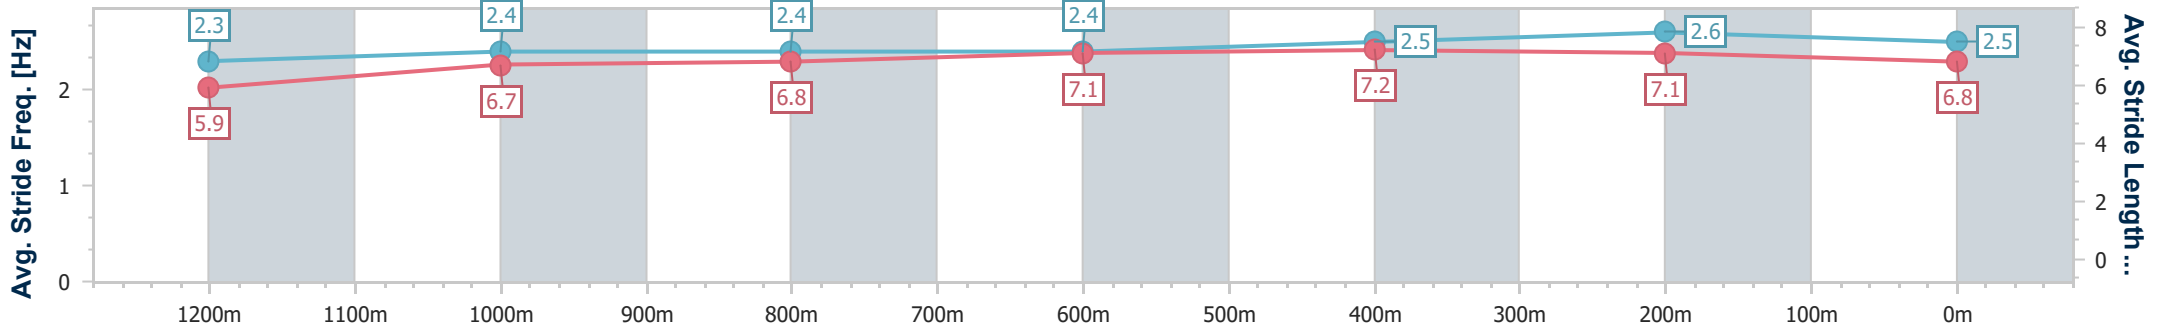

Eagle Farm QLD Professional

Race 3: MOUNT FRANKLIN Class 6 Handicap - 1400m

18 February 2023 - 13:12

Track Rating: Good 4, Weather: Fine, Rail Position: +2m Entire Course

BRISBANE RACING CLUB

Section	Overall	1200m	1000m	800m	600m	400m	200m
Section Times	1:24.27 [3] (0:14.34)	1:09.93 [3] (0:12.07)	0:57.86 [3] (0:12.24)	0:45.62 [4] (0:11.61)	0:34.01 [3] (0:11.38)	0:22.63 [3] (0:10.79)	0:11.84 [2] (0:11.84)
Average Speed [km/h]	50.3	59.8	59.6	62.3	64.1	66.7	60.8
Top Speed [km/h]	59.3	60.4	61.0	63.9	68.3	68.5	64.2
Avg. Dist. to Rail [m]	3.7	2.9	2.4	1.3	2.8	8.3	9.8
Avg. Stride Freq. [Hz]	2.3	2.4	2.4	2.4	2.5	2.6	2.5
Avg. Stride Length [m]	5.9	6.7	6.8	7.1	7.2	7.1	6.8