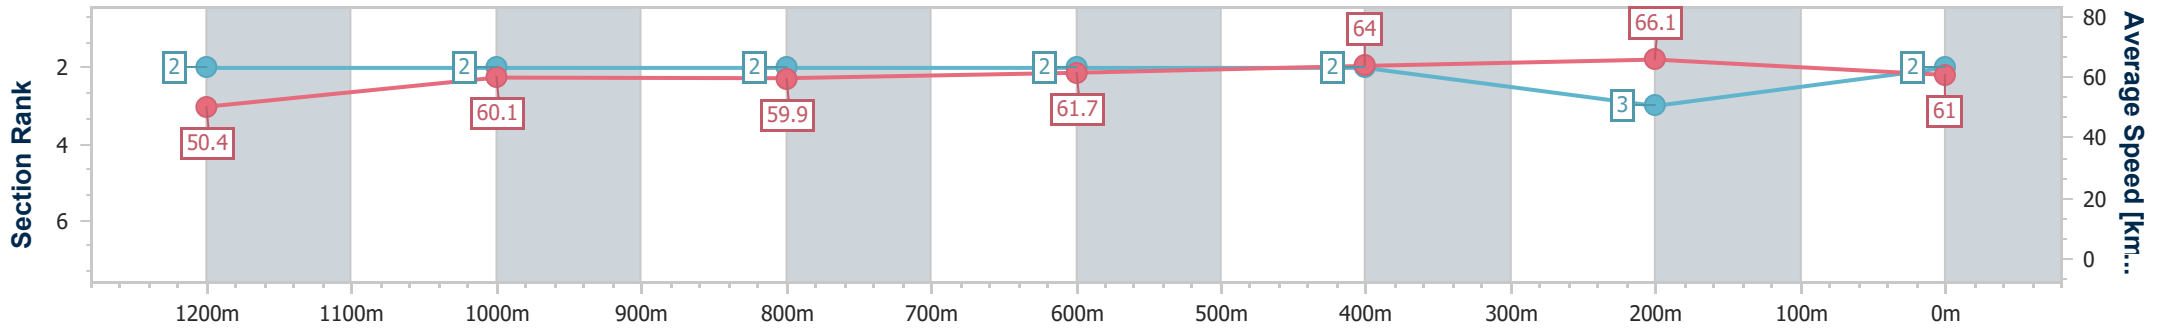

Eagle Farm QLD Professional

Race 3: MOUNT FRANKLIN Class 6 Handicap - 1400m

18 February 2023 - 13:12

Track Rating: Good 4, Weather: Fine, Rail Position: +2m Entire Course

BRISBANE RACING CLUB

Section	Overall	1200m	1000m	800m	600m	400m	200m
Section Times	1:24.26 [2] (0:14.33)	1:09.93 [2] (0:11.97)	0:57.96 [2] (0:12.17)	0:45.79 [2] (0:11.78)	0:34.01 [2] (0:11.33)	0:22.68 [2] (0:10.90)	0:11.78 [3] (0:11.78)
Average Speed [km/h]	50.4	60.1	59.9	61.7	64.0	66.1	61.0
Top Speed [km/h]	61.2	61.8	61.7	63.3	66.6	68.3	64.3
Avg. Dist. to Rail [m]	4.4	3.4	2.1	2.3	1.2	3.9	6.1
Avg. Stride Freq. [Hz]	2.3	2.3	2.3	2.3	2.4	2.5	2.4
Avg. Stride Length [m]	6.1	7.2	7.3	7.3	7.3	7.4	7.2