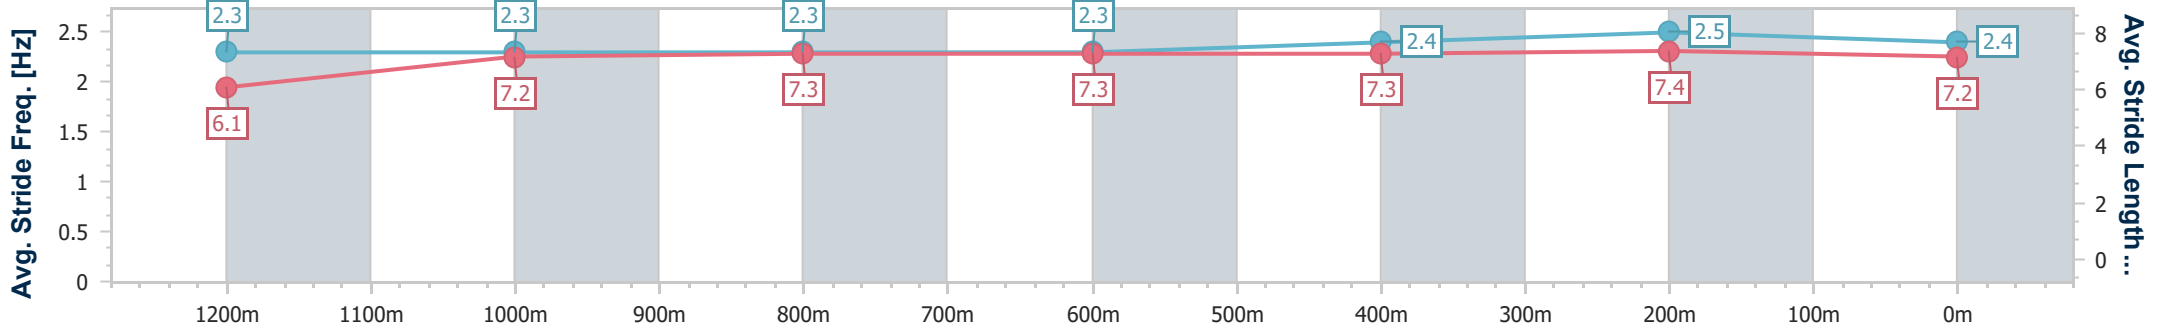

Eagle Farm QLD Professional

Race 3: MOUNT FRANKLIN Class 6 Handicap - 1400m

18 February 2023 - 13:12

Track Rating: Good 4, Weather: Fine, Rail Position: +2m Entire Course

BRISBANE RACING CLUB

Section	Overall	1200m	1000m	800m	600m	400m	200m
Section Times	1:24.26 [2] (0:14.33)	1:09.93 [2] (0:11.97)	0:57.96 [2] (0:12.17)	0:45.79 [2] (0:11.78)	0:34.01 [2] (0:11.33)	0:22.68 [2] (0:10.90)	0:11.78 [3] (0:11.78)
Average Speed [km/h]	50.4	60.1	59.9	61.7	64.0	66.1	61.0
Top Speed [km/h]	61.2	61.8	61.7	63.3	66.6	68.3	64.3
Avg. Dist. to Rail [m]	4.4	3.4	2.1	2.3	1.2	3.9	6.1
Avg. Stride Freq. [Hz]	2.3	2.3	2.3	2.3	2.4	2.5	2.4
Avg. Stride Length [m]	6.1	7.2	7.3	7.3	7.3	7.4	7.2