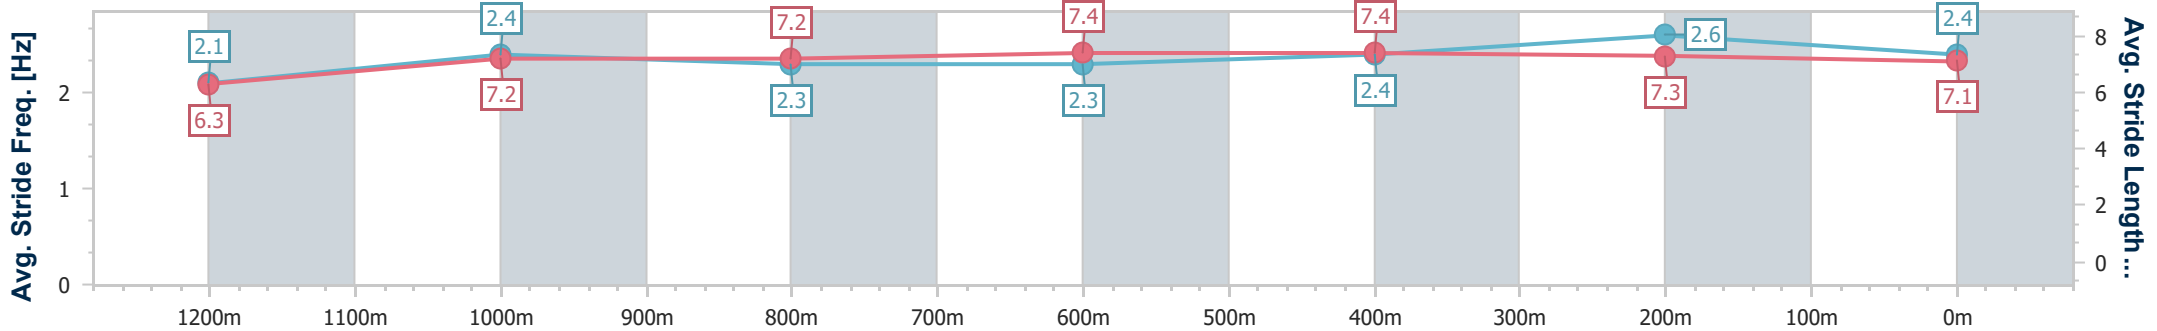

Eagle Farm QLD Professional

Race 3: MOUNT FRANKLIN Class 6 Handicap - 1400m

18 February 2023 - 13:12

Track Rating: Good 4, Weather: Fine, Rail Position: +2m Entire Course

BRISBANE RACING CLUB

Section	Overall	1200m	1000m	800m	600m	400m	200m
Section Times	1:24.28 [4] (0:14.97)	1:09.31 [6] (0:11.90)	0:57.41 [6] (0:12.21)	0:45.20 [6] (0:11.72)	0:33.48 [6] (0:11.20)	0:22.28 [6] (0:10.69)	0:11.59 [5] (0:11.59)
Average Speed [km/h]	48.2	60.5	59.5	61.5	64.5	67.4	62.2
Top Speed [km/h]	59.4	61.7	60.8	63.0	66.8	68.3	66.1
Avg. Dist. to Rail [m]	4.3	1.9	1.4	0.4	0.6	3.0	5.3
Avg. Stride Freq. [Hz]	2.1	2.4	2.3	2.3	2.4	2.6	2.4
Avg. Stride Length [m]	6.3	7.2	7.2	7.4	7.4	7.3	7.1

- [] Ranking at each section and finish
- .-.- No data available at this section
- NA No data available

Horse/Jockey Name	The Cullinan
Final Rank	5
Fastest Section Time (Section)	0:10.84 (400m)
Top Speed [km/h] (Section)	67.7 (400m)
Race State	Finished