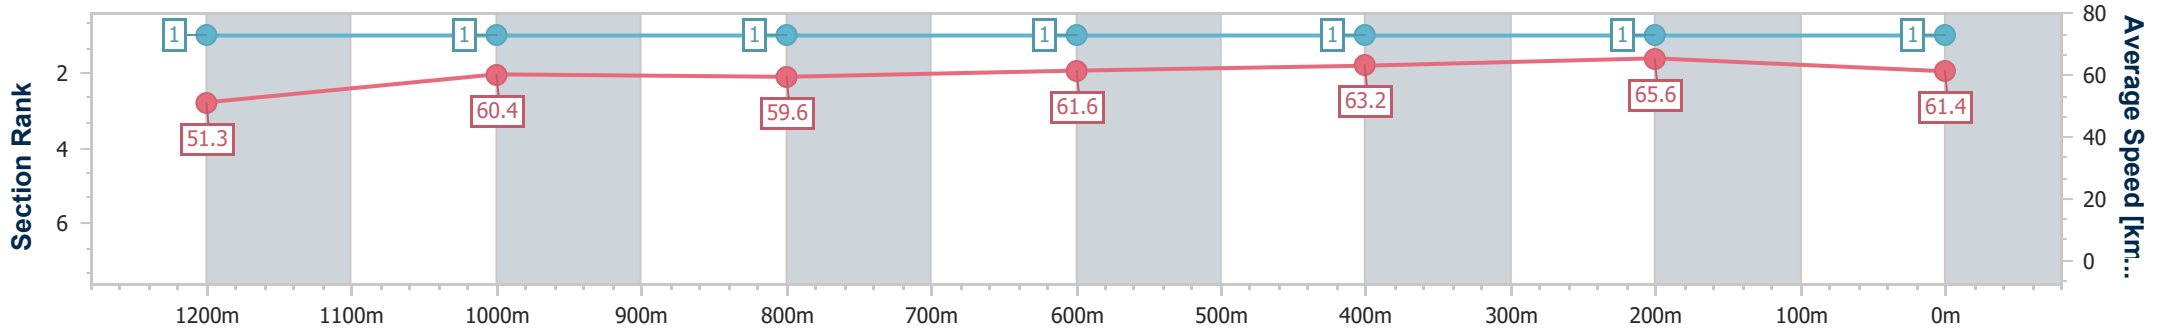

18 February 2023 - 13:12

Track Rating: Good 4, Weather: Fine, Rail Position: +2m Entire Course

BRISBANE RACING CLUB

Section	Overall	1200m	1000m	800m	600m	400m	200m
Section Times	1:24.11 [1] (0:14.06)	1:10.05 [1] (0:11.94)	0:58.11 [1] (0:12.17)	0:45.94 [1] (0:11.72)	0:34.22 [1] (0:11.51)	0:22.71 [1] (0:10.99)	0:11.72 [1] (0:11.72)
Average Speed [km/h]	51.3	60.4	59.6	61.6	63.2	65.6	61.4
Top Speed [km/h]	61.9	61.7	60.4	64.0	65.4	66.4	64.4
Avg. Dist. to Rail [m]	5.5	1.9	1.3	0.7	2.1	4.4	5.7
Avg. Stride Freq. [Hz]	2.2	2.3	2.3	2.4	2.4	2.5	2.4
Avg. Stride Length [m]	6.4	7.2	7.1	7.3	7.3	7.4	7.0