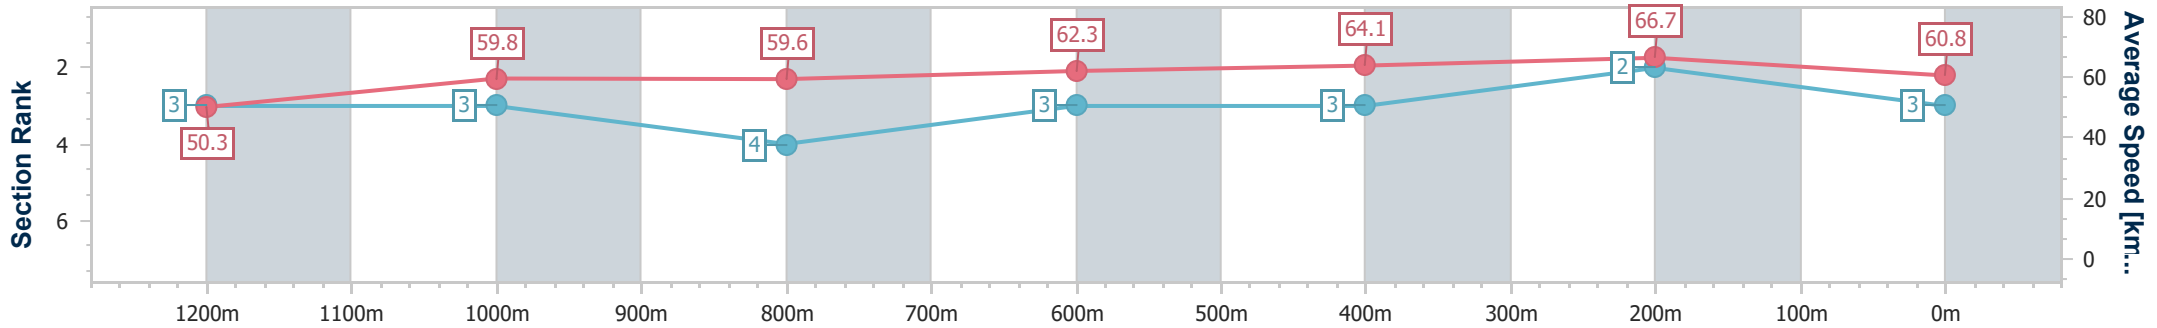

Eagle Farm QLD Professional

Race 3: MOUNT FRANKLIN Class 6 Handicap - 1400m

18 February 2023 - 13:12

Track Rating: Good 4, Weather: Fine, Rail Position: +2m Entire Course

BRISBANE RACING CLUB

Section	Overall	1200m	1000m	800m	600m	400m	200m
Section Times	1:24.27 [3] (0:14.34)	1:09.93 [3] (0:12.07)	0:57.86 [3] (0:12.24)	0:45.62 [4] (0:11.61)	0:34.01 [3] (0:11.38)	0:22.63 [3] (0:10.79)	0:11.84 [2] (0:11.84)
Average Speed [km/h]	50.3	59.8	59.6	62.3	64.1	66.7	60.8
Top Speed [km/h]	59.3	60.4	61.0	63.9	68.3	68.5	64.2
Avg. Dist. to Rail [m]	3.7	2.9	2.4	1.3	2.8	8.3	9.8
Avg. Stride Freq. [Hz]	2.3	2.4	2.4	2.4	2.5	2.6	2.5
Avg. Stride Length [m]	5.9	6.7	6.8	7.1	7.2	7.1	6.8