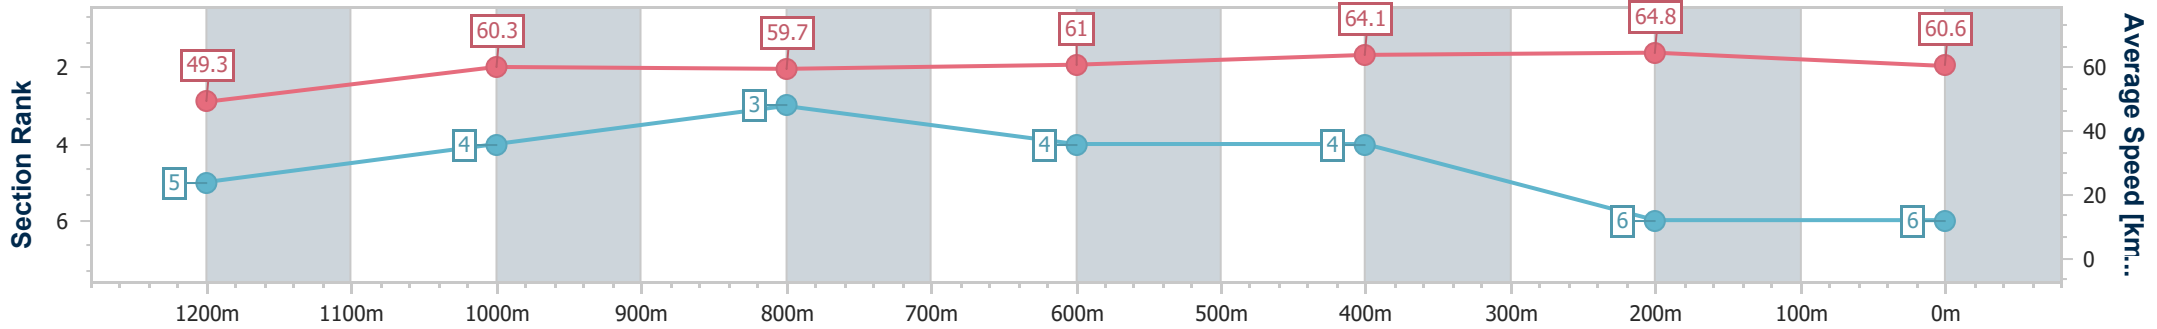

- [] Ranking at each section and finish
- .-.- No data available at this section
- NA No data available

Horse/Jockey Name	Cairndow
Final Rank	6
Fastest Section Time (Section)	0:11.13 (400m)
Top Speed [km/h] (Section)	65.4 (400m)
Race State	Finished

Eagle Farm QLD Professional

Race 3: MOUNT FRANKLIN Class 6 Handicap - 1400m

18 February 2023 - 13:12

Track Rating: Good 4, Weather: Fine, Rail Position: +2m Entire Course

BRISBANE RACING CLUB

Section	Overall	1200m	1000m	800m	600m	400m	200m
Section Times	1:24.79 [6] (0:14.61)	1:10.18 [5] (0:11.95)	0:58.23 [4] (0:12.15)	0:46.08 [3] (0:11.85)	0:34.23 [4] (0:11.23)	0:23.00 [4] (0:11.13)	0:11.87 [6] (0:11.87)
Average Speed [km/h]	49.3	60.3	59.7	61.0	64.1	64.8	60.6
Top Speed [km/h]	60.6	61.5	60.4	62.8	65.3	65.4	63.1
Avg. Dist. to Rail [m]	2.0	2.2	1.6	0.8	0.3	3.5	6.0
Avg. Stride Freq. [Hz]	2.2	2.3	2.2	2.3	2.4	2.4	2.3
Avg. Stride Length [m]	6.2	7.1	7.2	7.1	7.3	7.3	7.2

- [] Ranking at each section and finish
- .-.- No data available at this section
- NA No data available

Horse/Jockey Name	Painted Black
Final Rank	7
Fastest Section Time (Section)	0:11.52 (600m)
Top Speed [km/h] (Section)	63.6 (600m)
Race State	Finished