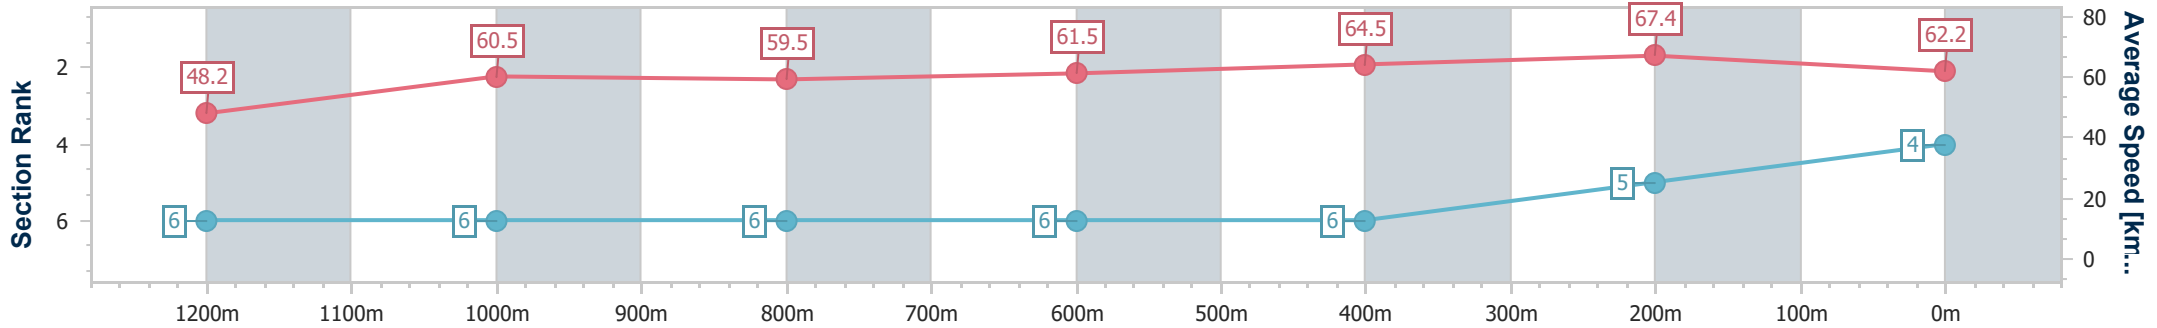

Eagle Farm QLD Professional

Race 3: MOUNT FRANKLIN Class 6 Handicap - 1400m

18 February 2023 - 13:12

Track Rating: Good 4, Weather: Fine, Rail Position: +2m Entire Course

BRISBANE RACING CLUB

Section	Overall	1200m	1000m	800m	600m	400m	200m
Section Times	1:24.28 [4] (0:14.97)	1:09.31 [6] (0:11.90)	0:57.41 [6] (0:12.21)	0:45.20 [6] (0:11.72)	0:33.48 [6] (0:11.20)	0:22.28 [6] (0:10.69)	0:11.59 [5] (0:11.59)
Average Speed [km/h]	48.2	60.5	59.5	61.5	64.5	67.4	62.2
Top Speed [km/h]	59.4	61.7	60.8	63.0	66.8	68.3	66.1
Avg. Dist. to Rail [m]	4.3	1.9	1.4	0.4	0.6	3.0	5.3
Avg. Stride Freq. [Hz]	2.1	2.4	2.3	2.3	2.4	2.6	2.4
Avg. Stride Length [m]	6.3	7.2	7.2	7.4	7.4	7.3	7.1

- [] Ranking at each section and finish
- .-.- No data available at this section
- NA No data available

Horse/Jockey Name	The Cullinan
Final Rank	5
Fastest Section Time (Section)	0:10.84 (400m)
Top Speed [km/h] (Section)	67.7 (400m)
Race State	Finished