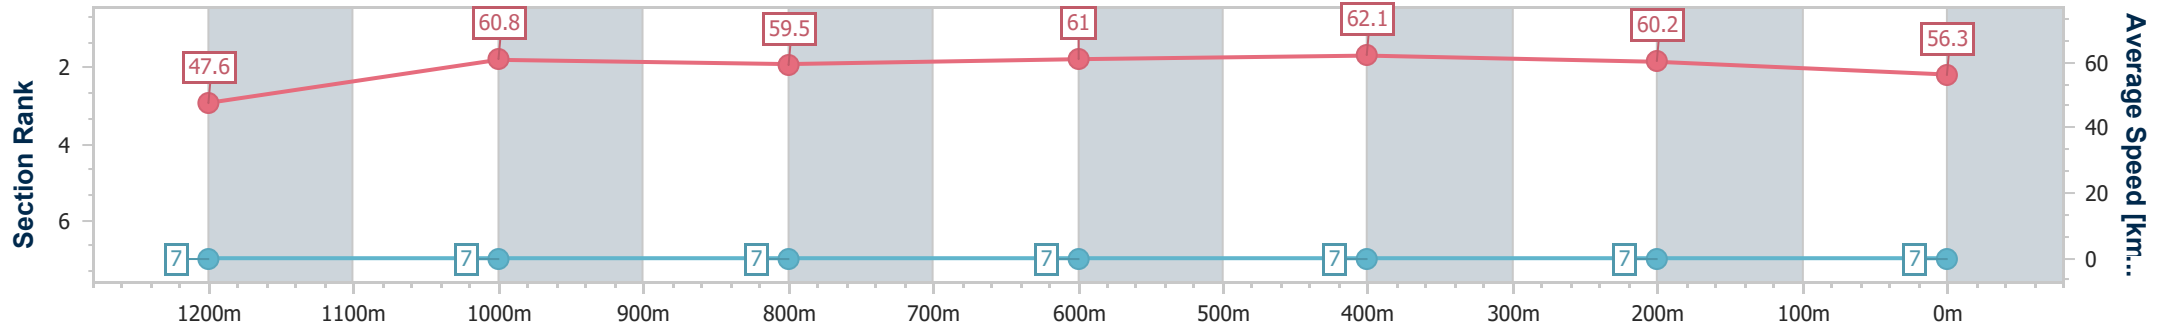

- [] Ranking at each section and finish
- .-.- No data available at this section
- NA No data available

Horse/Jockey Name	Painted Black
Final Rank	7
Fastest Section Time (Section)	0:11.52 (600m)
Top Speed [km/h] (Section)	63.6 (600m)
Race State	Finished

Eagle Farm QLD Professional

Race 3: MOUNT FRANKLIN Class 6 Handicap - 1400m

18 February 2023 - 13:12

Track Rating: Good 4, Weather: Fine, Rail Position: +2m Entire Course

BRISBANE RACING CLUB

Section	Overall	1200m	1000m	800m	600m	400m	200m
Section Times	1:27.36 [7] (0:15.16)	1:12.20 [7] (0:11.87)	1:00.33 [7] (0:12.23)	0:48.10 [7] (0:11.84)	0:36.26 [7] (0:11.52)	0:24.74 [7] (0:11.96)	0:12.78 [7] (0:12.78)
Average Speed [km/h]	47.6	60.8	59.5	61.0	62.1	60.2	56.3
Top Speed [km/h]	60.7	63.4	61.1	61.5	63.6	62.8	58.9
Avg. Dist. to Rail [m]	2.9	3.2	2.1	0.8	1.1	0.9	2.8
Avg. Stride Freq. [Hz]	2.1	2.3	2.3	2.3	2.3	2.3	2.3
Avg. Stride Length [m]	6.3	7.2	7.3	7.4	7.5	7.2	7.0

- [] Ranking at each section and finish
- .-.- No data available at this section
- NA No data available