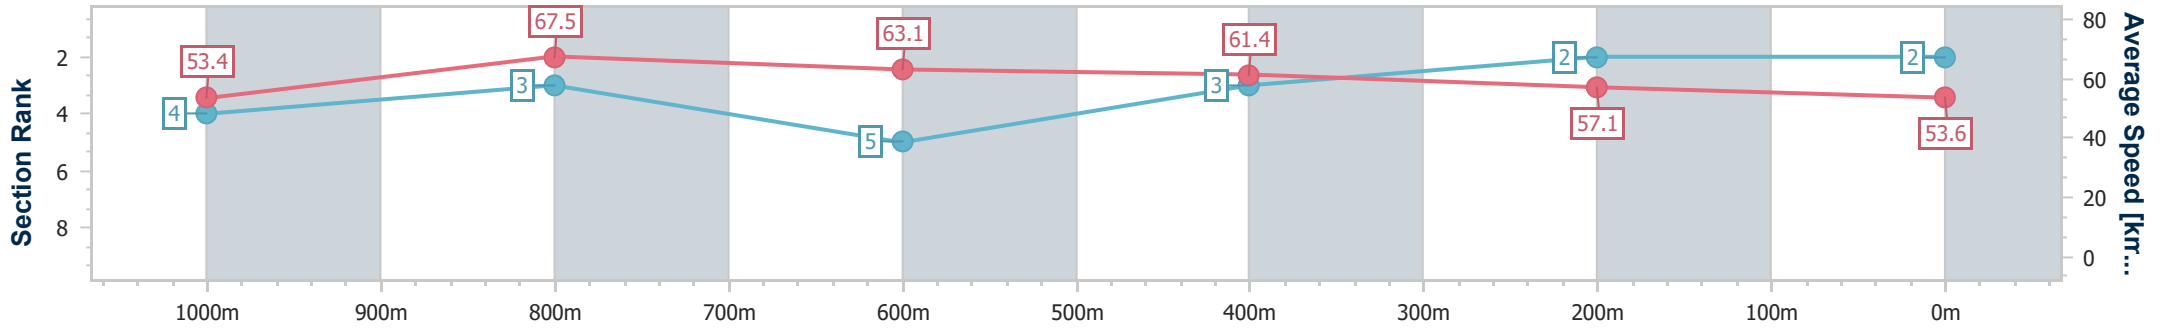

Horse/Jockey Name	Milliffe
Final Rank	2
Fastest Section Time (Section)	0:10.67 (1000m)
Top Speed [km/h] (Section)	69.3 (1000m)
Race State	Finished

Aquis Park Gold Coast Poly QLD Professional
Race 5: JEWEL AT BRC MARCH 18 Class 1 Handicap - 1200m

25 February 2023 - 15:29

Track Rating: Synthetic, Weather: Overcast, Rail Position: True

Section	Overall	1000m	800m	600m	400m	200m
Section Times	1:13.50 [2] (0:13.48)	1:00.02 [4] (0:10.67)	0:49.35 [3] (0:11.47)	0:37.88 [5] (0:11.75)	0:26.13 [3] (0:12.66)	0:13.47 [2] (0:13.47)
Average Speed [km/h]	53.4	67.5	63.1	61.4	57.1	53.6
Top Speed [km/h]	68.3	69.3	64.0	64.1	58.9	55.9
Avg. Dist. to Rail [m]	1.8	0.8	0.9	0.8	2.7	3.7
Avg. Stride Freq. [Hz]	2.5	2.6	2.5	2.4	2.4	2.3
Avg. Stride Length [m]	6.0	7.1	7.0	7.1	6.7	6.6

- [ ] Ranking at each section and finish
- -.-.- No data available at this section
- NA No data available