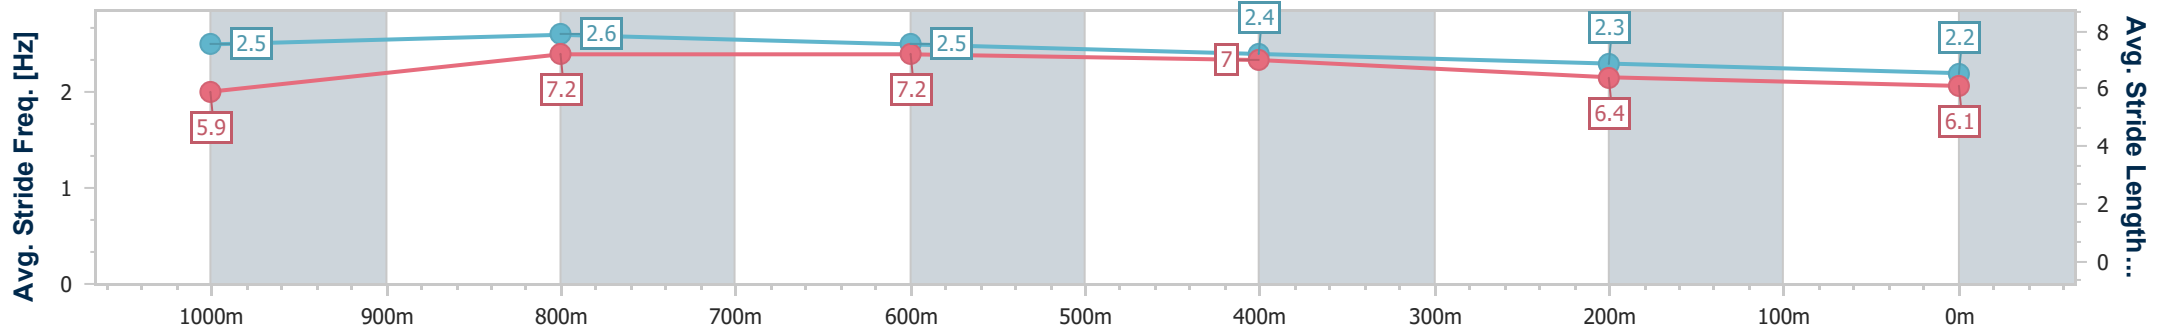

Section	Overall	1000m	800m	600m	400m	200m
Section Times	1:14.81 [8] (0:14.11)	1:00.70 [8] (0:10.72)	0:49.98 [7] (0:11.27)	0:38.71 [7] (0:11.80)	0:26.91 [7] (0:12.90)	0:14.01 [8] (0:14.01)
Average Speed [km/h]	51.1	67.3	64.2	62.0	56.3	51.5
Top Speed [km/h]	67.3	68.2	65.4	64.0	59.3	53.9
Avg. Dist. to Rail [m]	3.6	1.7	1.5	2.5	4.4	7.4
Avg. Stride Freq. [Hz]	2.4	2.6	2.5	2.4	2.3	2.2
Avg. Stride Length [m]	5.8	7.3	7.1	7.0	6.7	6.3

- [ ] Ranking at each section and finish
- .-.- No data available at this section
- NA No data available

Horse/Jockey Name	Hot Bananas
Final Rank	9
Fastest Section Time (Section)	0:10.57 (1000m)
Top Speed [km/h] (Section)	69.0 (1000m)
Race State	Finished

Aquis Park Gold Coast Poly QLD Professional  
 Race 5: JEWEL AT BRC MARCH 18 Class 1 Handicap - 1200m

25 February 2023 - 15:29

Track Rating: Synthetic, Weather: Overcast, Rail Position: True

Section	Overall	1000m	800m	600m	400m	200m
Section Times	1:15.79 [9] (0:13.62)	1:02.17 [6] (0:10.57)	0:51.60 [5] (0:11.24)	0:40.36 [3] (0:12.13)	0:28.23 [5] (0:13.50)	0:14.73 [9] (0:14.73)
Average Speed [km/h]	52.8	68.3	64.6	59.9	53.7	49.0
Top Speed [km/h]	68.4	69.0	66.6	63.4	56.0	51.1
Avg. Dist. to Rail [m]	3.6	0.8	1.8	2.3	3.2	6.1
Avg. Stride Freq. [Hz]	2.5	2.6	2.5	2.4	2.3	2.2
Avg. Stride Length [m]	5.9	7.2	7.2	7.0	6.4	6.1

- [ ] Ranking at each section and finish
- .-.- No data available at this section
- NA No data available