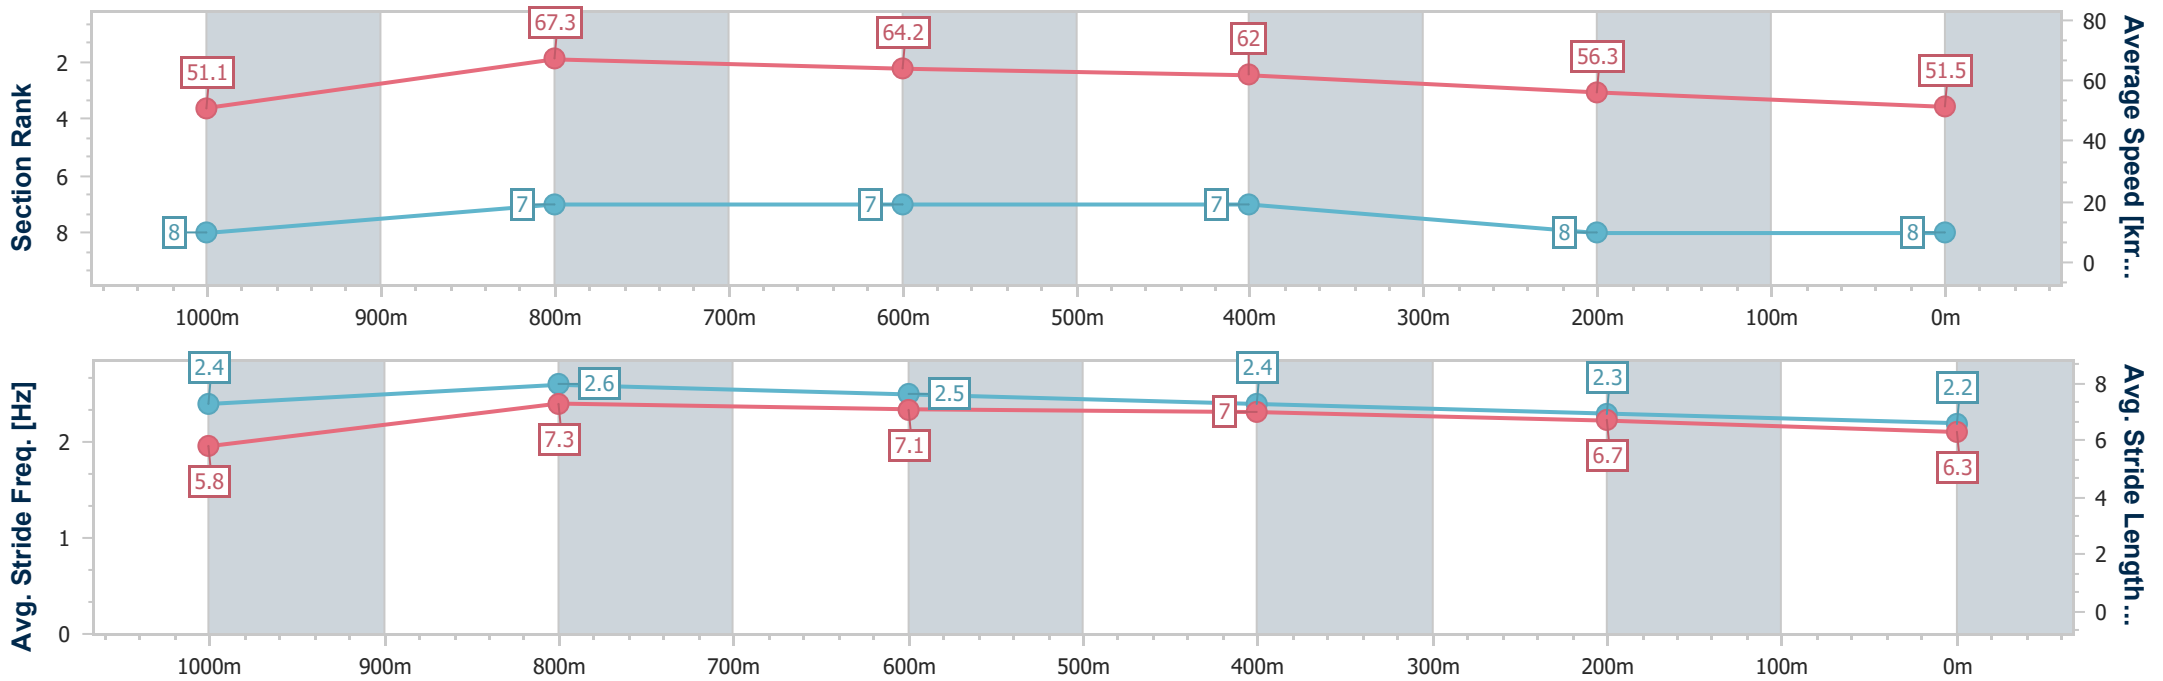

- [ ] Ranking at each section and finish
- .-.- No data available at this section
- NA No data available

Horse/Jockey Name	Sprites
Final Rank	8
Fastest Section Time (Section)	0:10.72 (1000m)
Top Speed [km/h] (Section)	68.2 (1000m)
Race State	Finished

Section	Overall	1000m	800m	600m	400m	200m
Section Times	1:14.81 [8] (0:14.11)	1:00.70 [8] (0:10.72)	0:49.98 [7] (0:11.27)	0:38.71 [7] (0:11.80)	0:26.91 [7] (0:12.90)	0:14.01 [8] (0:14.01)
Average Speed [km/h]	51.1	67.3	64.2	62.0	56.3	51.5
Top Speed [km/h]	67.3	68.2	65.4	64.0	59.3	53.9
Avg. Dist. to Rail [m]	3.6	1.7	1.5	2.5	4.4	7.4
Avg. Stride Freq. [Hz]	2.4	2.6	2.5	2.4	2.3	2.2
Avg. Stride Length [m]	5.8	7.3	7.1	7.0	6.7	6.3