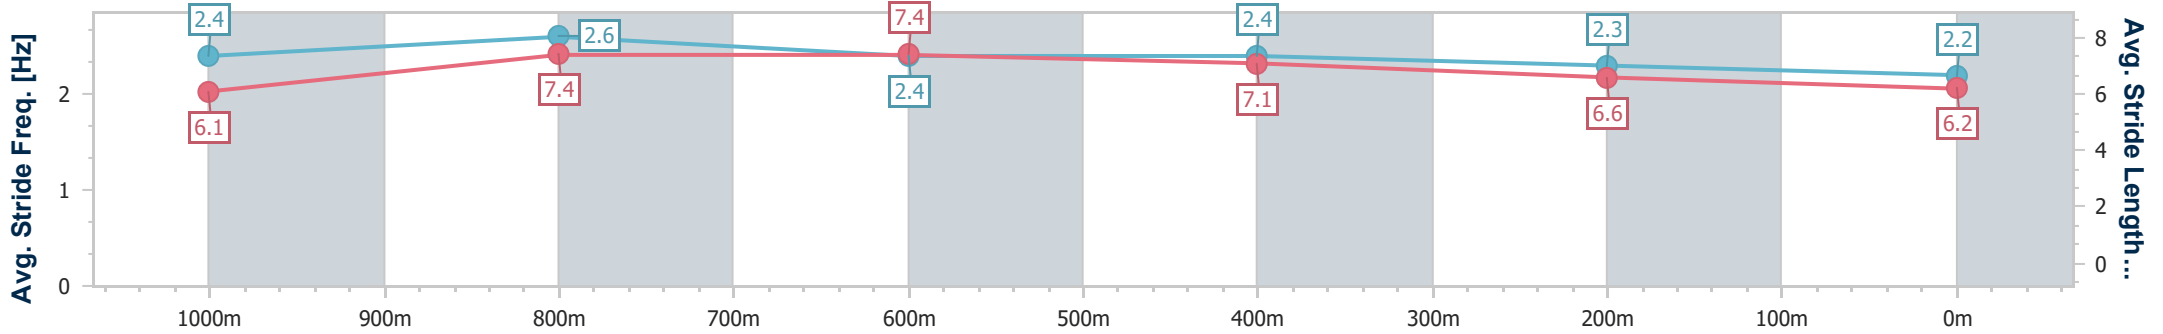

Horse/Jockey Name	Plaintiff's Friend
Final Rank	5
Fastest Section Time (Section)	0:10.57 (1000m)
Top Speed [km/h] (Section)	70.2 (1000m)
Race State	Finished

Aquis Park Gold Coast Poly QLD Professional
Race 5: JEWEL AT BRC MARCH 18 Class 1 Handicap - 1200m

25 February 2023 - 15:29

Track Rating: Synthetic, Weather: Overcast, Rail Position: True

Section	Overall	1000m	800m	600m	400m	200m
Section Times	1:14.42 [5] (0:13.42)	1:01.00 [2] (0:10.57)	0:50.43 [2] (0:11.20)	0:39.23 [1] (0:11.88)	0:27.35 [2] (0:13.01)	0:14.34 [3] (0:14.34)
Average Speed [km/h]	53.7	68.0	63.8	60.5	55.3	50.3
Top Speed [km/h]	69.0	70.2	66.9	62.7	58.5	53.3
Avg. Dist. to Rail [m]	0.3	0.6	1.0	0.4	0.6	1.1
Avg. Stride Freq. [Hz]	2.4	2.6	2.4	2.4	2.3	2.2
Avg. Stride Length [m]	6.1	7.4	7.4	7.1	6.6	6.2

- [ ] Ranking at each section and finish
- -.-.- No data available at this section
- NA No data available