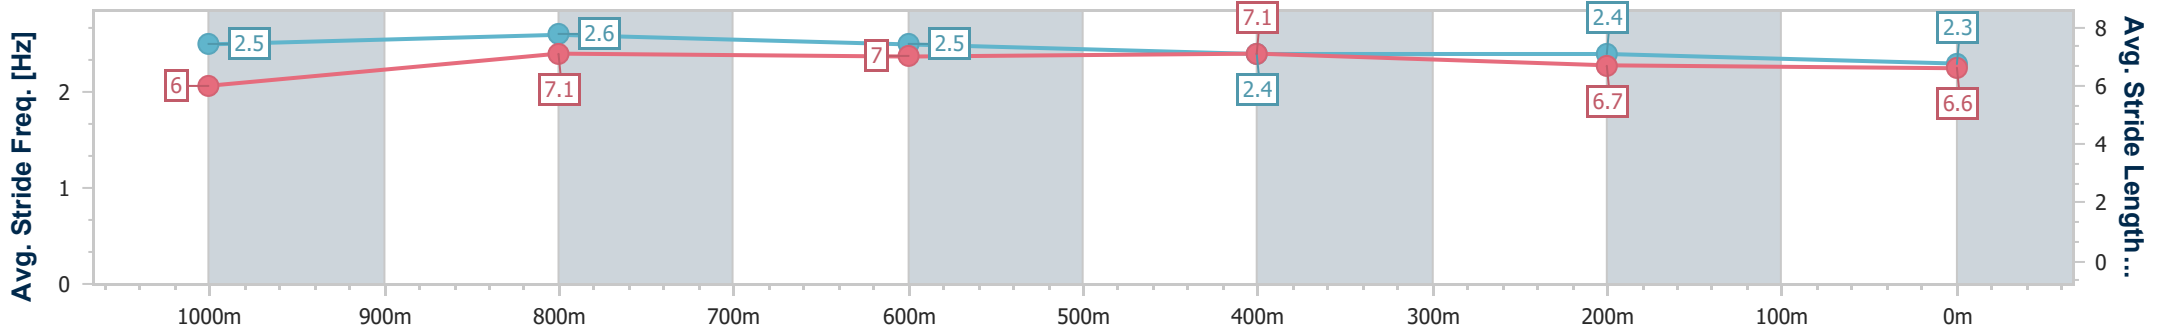

Horse/Jockey Name	Milliffe
Final Rank	2
Fastest Section Time (Section)	0:10.67 (1000m)
Top Speed [km/h] (Section)	69.3 (1000m)
Race State	Finished

Aquis Park Gold Coast Poly QLD Professional
Race 5: JEWEL AT BRC MARCH 18 Class 1 Handicap - 1200m

25 February 2023 - 15:29

Track Rating: Synthetic, Weather: Overcast, Rail Position: True

Section	Overall	1000m	800m	600m	400m	200m
Section Times	1:13.50 [2] (0:13.48)	1:00.02 [4] (0:10.67)	0:49.35 [3] (0:11.47)	0:37.88 [5] (0:11.75)	0:26.13 [3] (0:12.66)	0:13.47 [2] (0:13.47)
Average Speed [km/h]	53.4	67.5	63.1	61.4	57.1	53.6
Top Speed [km/h]	68.3	69.3	64.0	64.1	58.9	55.9
Avg. Dist. to Rail [m]	1.8	0.8	0.9	0.8	2.7	3.7
Avg. Stride Freq. [Hz]	2.5	2.6	2.5	2.4	2.4	2.3
Avg. Stride Length [m]	6.0	7.1	7.0	7.1	6.7	6.6

- [ ] Ranking at each section and finish
- -.-.- No data available at this section
- NA No data available