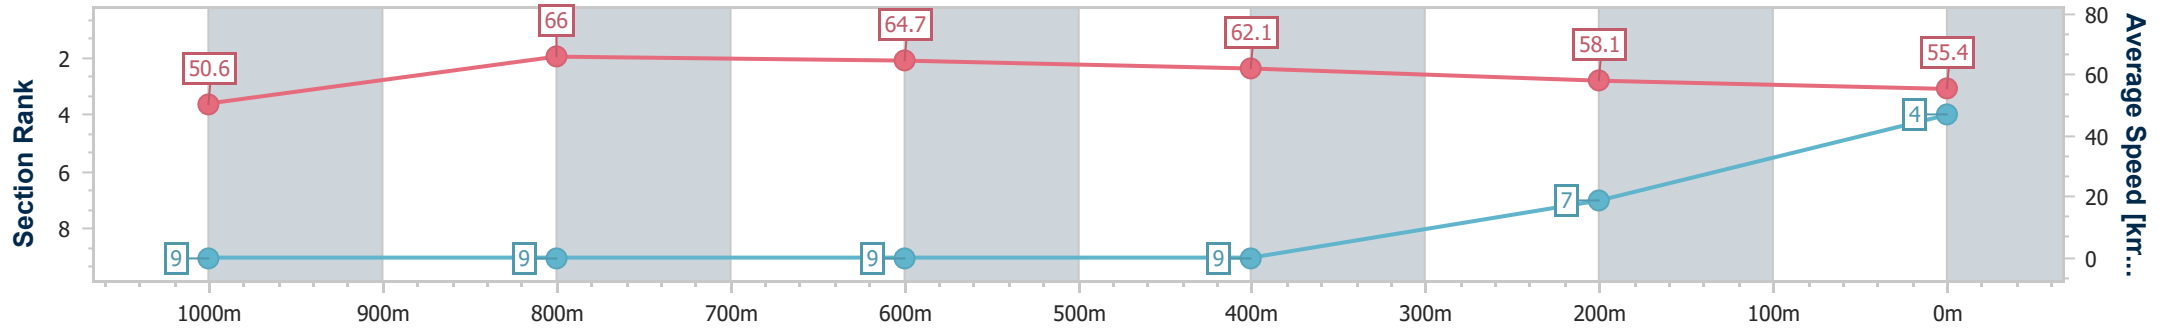

Horse/Jockey Name	General Phelps
Final Rank	4
Fastest Section Time (Section)	0:11.00 (1000m)
Top Speed [km/h] (Section)	67.8 (1000m)
Race State	Finished

Aquis Park Gold Coast Poly QLD Professional
Race 5: JEWEL AT BRC MARCH 18 Class 1 Handicap - 1200m

25 February 2023 - 15:29

Track Rating: Synthetic, Weather: Overcast, Rail Position: True

Section	Overall	1000m	800m	600m	400m	200m
Section Times	1:13.83 [4] (0:14.24)	0:59.59 [9] (0:11.00)	0:48.59 [9] (0:11.17)	0:37.42 [9] (0:11.77)	0:25.65 [9] (0:12.58)	0:13.07 [7] (0:13.07)
Average Speed [km/h]	50.6	66.0	64.7	62.1	58.1	55.4
Top Speed [km/h]	66.0	67.8	67.0	63.7	60.0	56.3
Avg. Dist. to Rail [m]	6.1	4.9	1.0	3.1	7.0	9.4
Avg. Stride Freq. [Hz]	2.2	2.4	2.4	2.3	2.3	2.3
Avg. Stride Length [m]	6.4	7.5	7.5	7.4	6.7	6.5

- [ ] Ranking at each section and finish
- -.-.- No data available at this section
- NA No data available