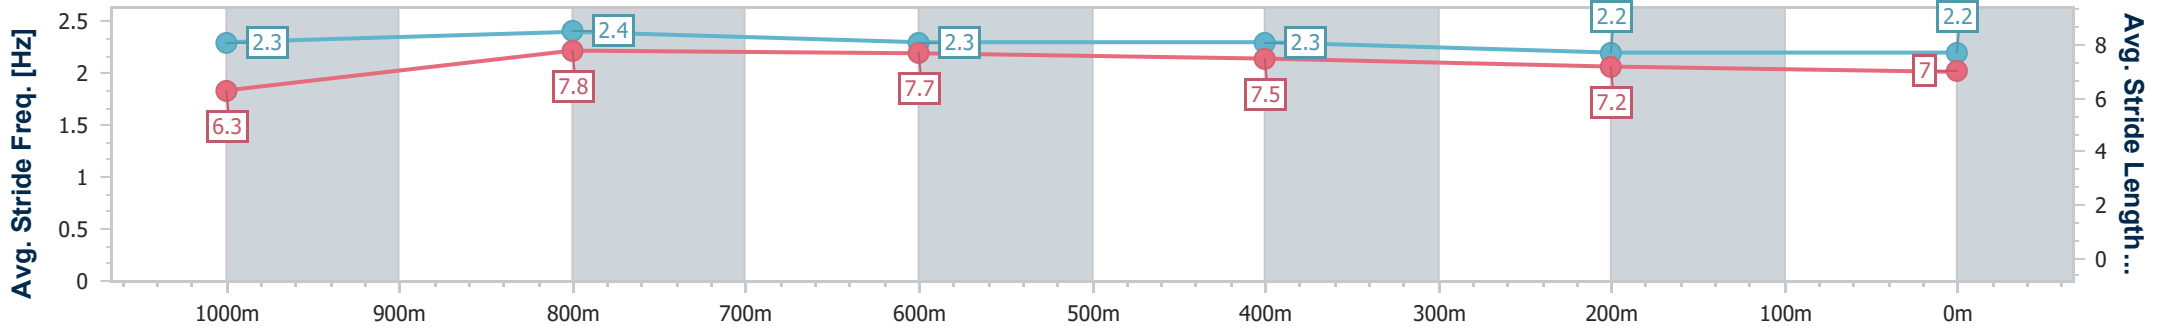

Horse/Jockey Name	Vain Fox
Final Rank	3
Fastest Section Time (Section)	0:10.93 (1000m)
Top Speed [km/h] (Section)	67.5 (1000m)
Race State	Finished

Aquis Park Gold Coast Poly QLD Professional
Race 5: JEWEL AT BRC MARCH 18 Class 1 Handicap - 1200m

25 February 2023 - 15:29

Track Rating: Synthetic, Weather: Overcast, Rail Position: True

Section	Overall	1000m	800m	600m	400m	200m
Section Times	1:13.82 [3] (0:13.90)	0:59.92 [7] (0:10.93)	0:48.99 [8] (0:11.40)	0:37.59 [8] (0:11.76)	0:25.83 [8] (0:12.64)	0:13.19 [6] (0:13.19)
Average Speed [km/h]	51.9	66.3	64.0	62.0	57.5	54.7
Top Speed [km/h]	67.1	67.5	64.4	64.9	59.7	55.7
Avg. Dist. to Rail [m]	4.9	3.6	2.3	2.8	5.5	8.3
Avg. Stride Freq. [Hz]	2.3	2.4	2.3	2.3	2.2	2.2
Avg. Stride Length [m]	6.3	7.8	7.7	7.5	7.2	7.0

- [ ] Ranking at each section and finish
- -.-.- No data available at this section
- NA No data available