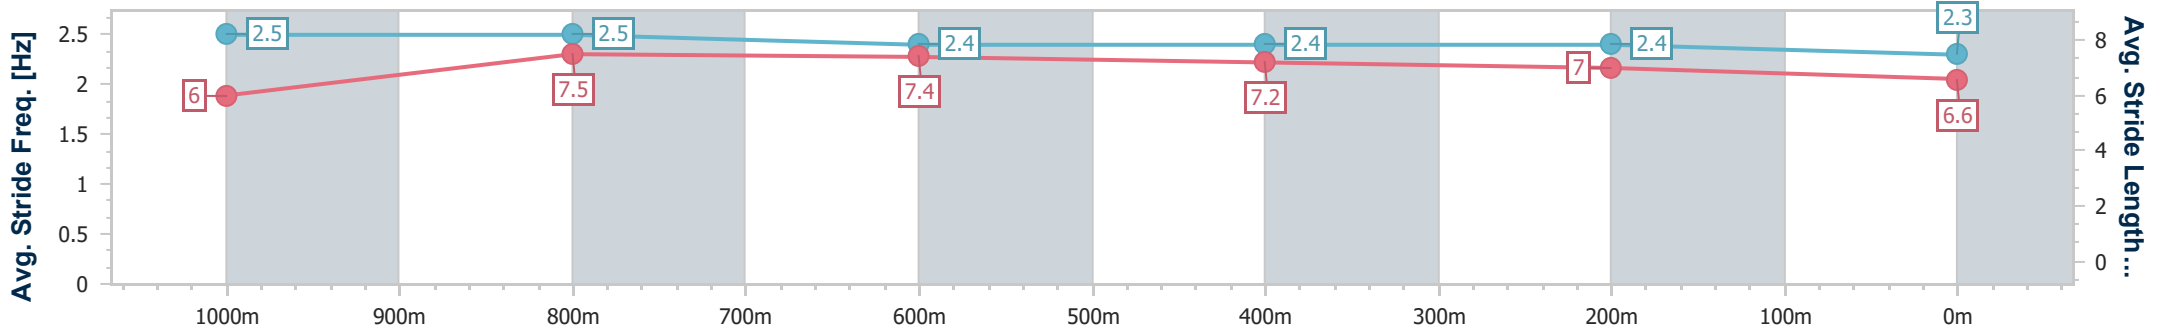

Horse/Jockey Name	Minks Star
Final Rank	1
Fastest Section Time (Section)	0:10.62 (1000m)
Top Speed [km/h] (Section)	70.2 (Overall)
Race State	Finished

Aquis Park Gold Coast Poly QLD Professional
Race 5: JEWEL AT BRC MARCH 18 Class 1 Handicap - 1200m

25 February 2023 - 15:29

Track Rating: Synthetic, Weather: Overcast, Rail Position: True

Section	Overall	1000m	800m	600m	400m	200m
Section Times	1:12.17 [1] (0:13.37)	0:58.80 [1] (0:10.62)	0:48.18 [1] (0:11.34)	0:36.84 [2] (0:11.83)	0:25.01 [1] (0:12.15)	0:12.86 [1] (0:12.86)
Average Speed [km/h]	54.0	68.1	64.0	61.6	59.7	56.1
Top Speed [km/h]	70.2	70.1	66.1	63.3	61.5	57.7
Avg. Dist. to Rail [m]	7.2	3.1	1.7	2.2	3.5	3.2
Avg. Stride Freq. [Hz]	2.5	2.5	2.4	2.4	2.4	2.3
Avg. Stride Length [m]	6.0	7.5	7.4	7.2	7.0	6.6

- [ ] Ranking at each section and finish
- -.-.- No data available at this section
- NA No data available