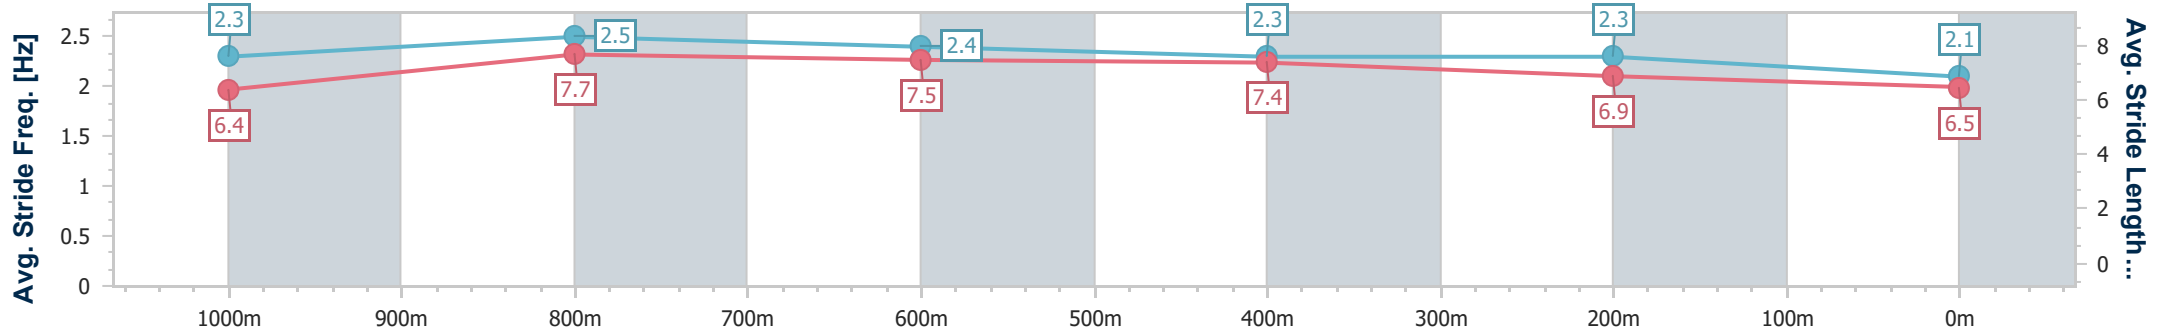

Horse/Jockey Name	Most Impressive
Final Rank	7
Fastest Section Time (Section)	0:10.72 (1000m)
Top Speed [km/h] (Section)	69.8 (Overall)
Race State	Finished

Aquis Park Gold Coast Poly QLD Professional
Race 5: JEWEL AT BRC MARCH 18 Class 1 Handicap - 1200m

25 February 2023 - 15:29

Track Rating: Synthetic, Weather: Overcast, Rail Position: True

Section	Overall	1000m	800m	600m	400m	200m
Section Times	1:14.80 [7] (0:13.45)	1:01.35 [3] (0:10.72)	0:50.63 [4] (0:11.38)	0:39.25 [4] (0:11.84)	0:27.41 [4] (0:12.96)	0:14.45 [4] (0:14.45)
Average Speed [km/h]	53.6	67.8	64.6	61.8	56.1	49.9
Top Speed [km/h]	69.8	69.5	65.9	64.1	58.9	52.7
Avg. Dist. to Rail [m]	6.5	3.0	3.9	3.5	5.3	6.7
Avg. Stride Freq. [Hz]	2.3	2.5	2.4	2.3	2.3	2.1
Avg. Stride Length [m]	6.4	7.7	7.5	7.4	6.9	6.5

- [ ] Ranking at each section and finish
- -.-.- No data available at this section
- NA No data available