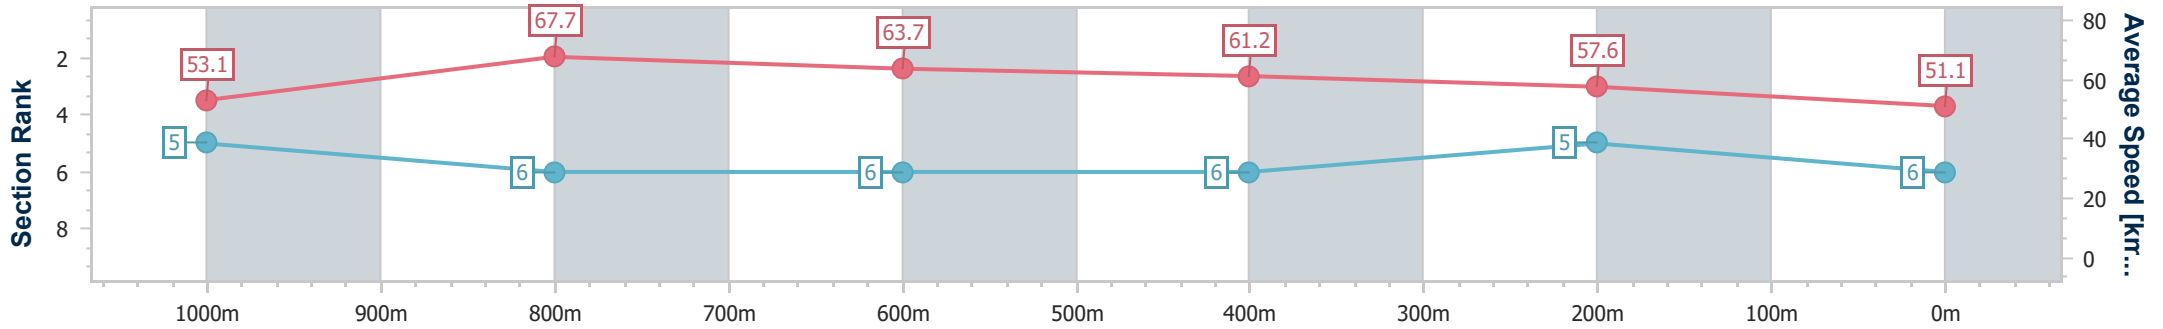

Horse/Jockey Name	That's A Miracle
Final Rank	6
Fastest Section Time (Section)	0:10.71 (1000m)
Top Speed [km/h] (Section)	69.1 (1000m)
Race State	Finished

Aquis Park Gold Coast Poly QLD Professional
Race 5: JEWEL AT BRC MARCH 18 Class 1 Handicap - 1200m

25 February 2023 - 15:29

Track Rating: Synthetic, Weather: Overcast, Rail Position: True

Section	Overall	1000m	800m	600m	400m	200m
Section Times	1:14.44 [6] (0:13.58)	1:00.86 [5] (0:10.71)	0:50.15 [6] (0:11.47)	0:38.68 [6] (0:11.95)	0:26.73 [6] (0:12.60)	0:14.13 [5] (0:14.13)
Average Speed [km/h]	53.1	67.7	63.7	61.2	57.6	51.1
Top Speed [km/h]	66.4	69.1	64.6	63.6	59.1	54.9
Avg. Dist. to Rail [m]	5.1	2.7	2.5	3.4	4.8	6.6
Avg. Stride Freq. [Hz]	2.3	2.4	2.3	2.3	2.3	2.2
Avg. Stride Length [m]	6.4	7.9	7.7	7.4	7.0	6.5

- [ ] Ranking at each section and finish
- -.-.- No data available at this section
- NA No data available