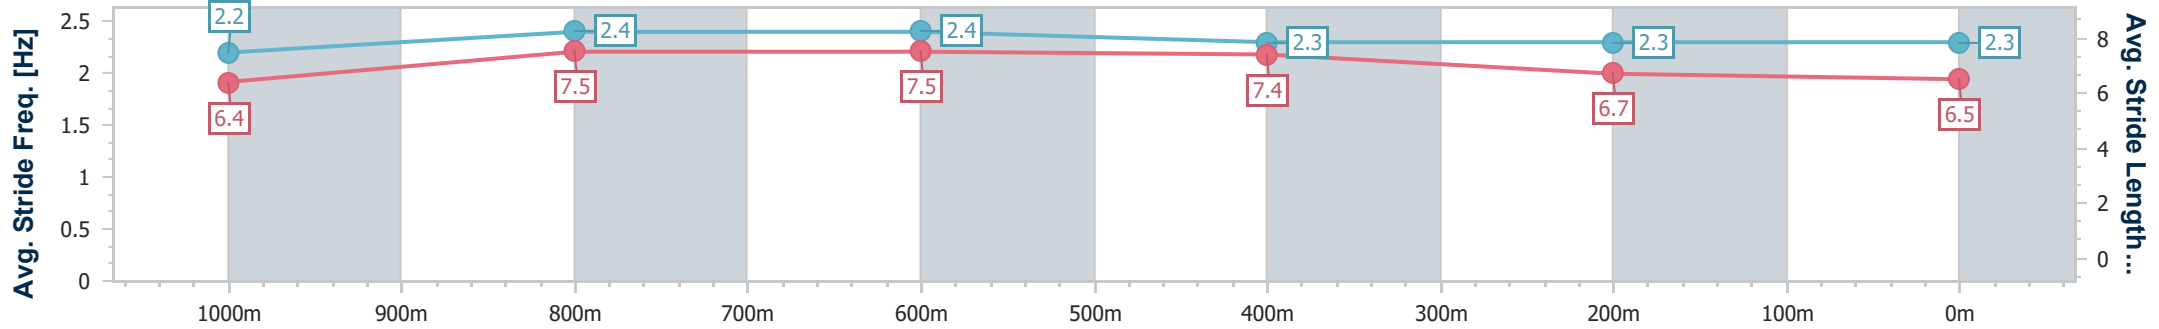

Horse/Jockey Name	General Phelps
Final Rank	4
Fastest Section Time (Section)	0:11.00 (1000m)
Top Speed [km/h] (Section)	67.8 (1000m)
Race State	Finished

Aquis Park Gold Coast Poly QLD Professional
Race 5: JEWEL AT BRC MARCH 18 Class 1 Handicap - 1200m

25 February 2023 - 15:29

Track Rating: Synthetic, Weather: Overcast, Rail Position: True

Section	Overall	1000m	800m	600m	400m	200m
Section Times	1:13.83 [4] (0:14.24)	0:59.59 [9] (0:11.00)	0:48.59 [9] (0:11.17)	0:37.42 [9] (0:11.77)	0:25.65 [9] (0:12.58)	0:13.07 [7] (0:13.07)
Average Speed [km/h]	50.6	66.0	64.7	62.1	58.1	55.4
Top Speed [km/h]	66.0	67.8	67.0	63.7	60.0	56.3
Avg. Dist. to Rail [m]	6.1	4.9	1.0	3.1	7.0	9.4
Avg. Stride Freq. [Hz]	2.2	2.4	2.4	2.3	2.3	2.3
Avg. Stride Length [m]	6.4	7.5	7.5	7.4	6.7	6.5

- [ ] Ranking at each section and finish
- -.-.- No data available at this section
- NA No data available