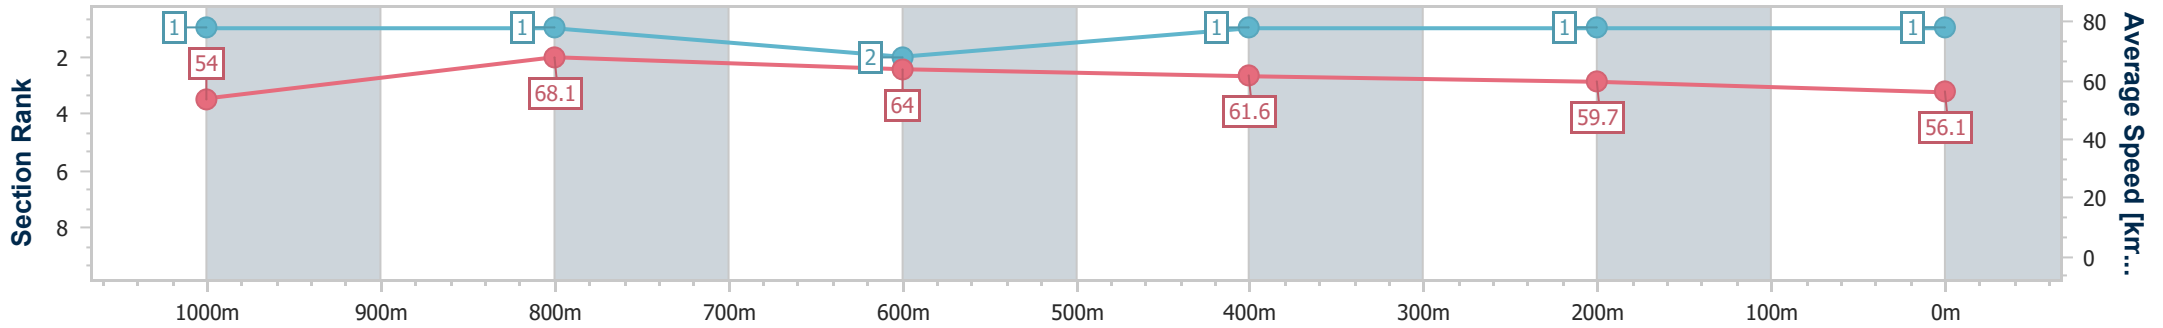

Horse/Jockey Name	Minks Star
Final Rank	1
Fastest Section Time (Section)	0:10.62 (1000m)
Top Speed [km/h] (Section)	70.2 (Overall)
Race State	Finished

Aquis Park Gold Coast Poly QLD Professional
Race 5: JEWEL AT BRC MARCH 18 Class 1 Handicap - 1200m

25 February 2023 - 15:29

Track Rating: Synthetic, Weather: Overcast, Rail Position: True

Section	Overall	1000m	800m	600m	400m	200m
Section Times	1:12.17 [1] (0:13.37)	0:58.80 [1] (0:10.62)	0:48.18 [1] (0:11.34)	0:36.84 [2] (0:11.83)	0:25.01 [1] (0:12.15)	0:12.86 [1] (0:12.86)
Average Speed [km/h]	54.0	68.1	64.0	61.6	59.7	56.1
Top Speed [km/h]	70.2	70.1	66.1	63.3	61.5	57.7
Avg. Dist. to Rail [m]	7.2	3.1	1.7	2.2	3.5	3.2
Avg. Stride Freq. [Hz]	2.5	2.5	2.4	2.4	2.4	2.3
Avg. Stride Length [m]	6.0	7.5	7.4	7.2	7.0	6.6

- [ ] Ranking at each section and finish
- -.-.- No data available at this section
- NA No data available