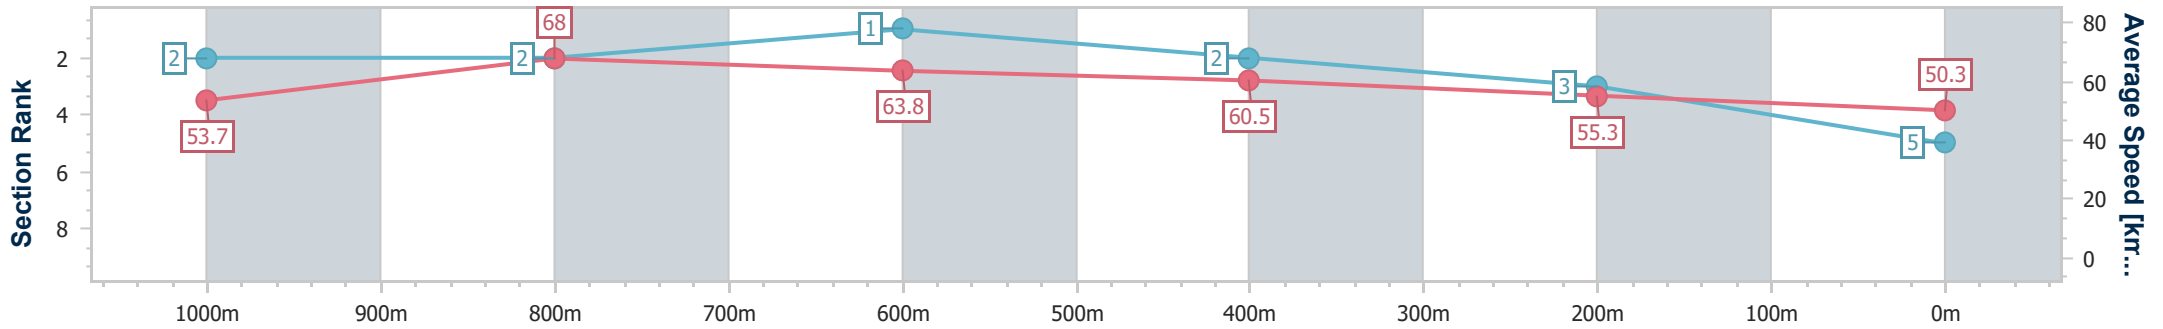

Horse/Jockey Name	Plaintiff's Friend
Final Rank	5
Fastest Section Time (Section)	0:10.57 (1000m)
Top Speed [km/h] (Section)	70.2 (1000m)
Race State	Finished

Aquis Park Gold Coast Poly QLD Professional
Race 5: JEWEL AT BRC MARCH 18 Class 1 Handicap - 1200m

25 February 2023 - 15:29

Track Rating: Synthetic, Weather: Overcast, Rail Position: True

Section	Overall	1000m	800m	600m	400m	200m
Section Times	1:14.42 [5] (0:13.42)	1:01.00 [2] (0:10.57)	0:50.43 [2] (0:11.20)	0:39.23 [1] (0:11.88)	0:27.35 [2] (0:13.01)	0:14.34 [3] (0:14.34)
Average Speed [km/h]	53.7	68.0	63.8	60.5	55.3	50.3
Top Speed [km/h]	69.0	70.2	66.9	62.7	58.5	53.3
Avg. Dist. to Rail [m]	0.3	0.6	1.0	0.4	0.6	1.1
Avg. Stride Freq. [Hz]	2.4	2.6	2.4	2.4	2.3	2.2
Avg. Stride Length [m]	6.1	7.4	7.4	7.1	6.6	6.2

- [ ] Ranking at each section and finish
- -.-.- No data available at this section
- NA No data available