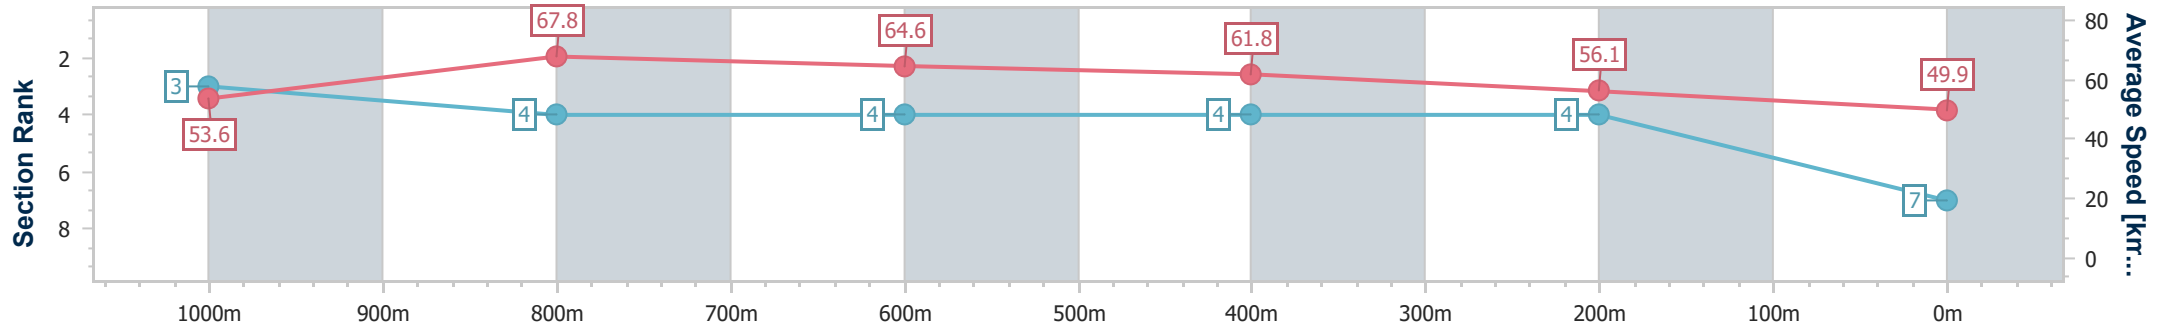

Horse/Jockey Name	Most Impressive
Final Rank	7
Fastest Section Time (Section)	0:10.72 (1000m)
Top Speed [km/h] (Section)	69.8 (Overall)
Race State	Finished

Aquis Park Gold Coast Poly QLD Professional
Race 5: JEWEL AT BRC MARCH 18 Class 1 Handicap - 1200m

25 February 2023 - 15:29

Track Rating: Synthetic, Weather: Overcast, Rail Position: True

Section	Overall	1000m	800m	600m	400m	200m
Section Times	1:14.80 [7] (0:13.45)	1:01.35 [3] (0:10.72)	0:50.63 [4] (0:11.38)	0:39.25 [4] (0:11.84)	0:27.41 [4] (0:12.96)	0:14.45 [4] (0:14.45)
Average Speed [km/h]	53.6	67.8	64.6	61.8	56.1	49.9
Top Speed [km/h]	69.8	69.5	65.9	64.1	58.9	52.7
Avg. Dist. to Rail [m]	6.5	3.0	3.9	3.5	5.3	6.7
Avg. Stride Freq. [Hz]	2.3	2.5	2.4	2.3	2.3	2.1
Avg. Stride Length [m]	6.4	7.7	7.5	7.4	6.9	6.5

- [ ] Ranking at each section and finish
- -.-.- No data available at this section
- NA No data available