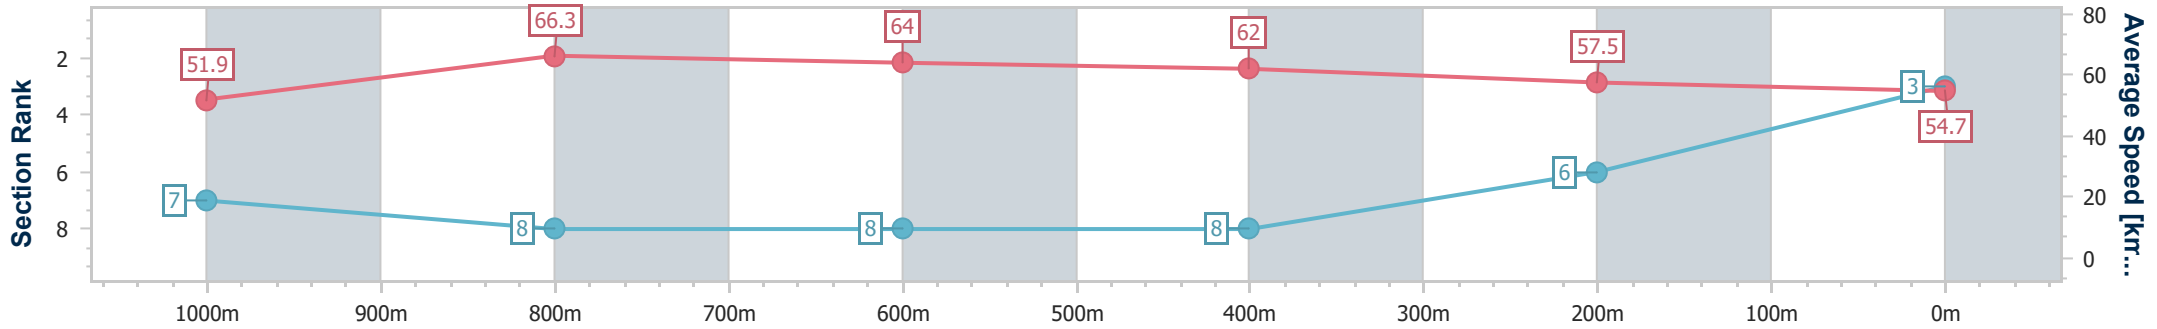

Horse/Jockey Name	Vain Fox
Final Rank	3
Fastest Section Time (Section)	0:10.93 (1000m)
Top Speed [km/h] (Section)	67.5 (1000m)
Race State	Finished

Aquis Park Gold Coast Poly QLD Professional
Race 5: JEWEL AT BRC MARCH 18 Class 1 Handicap - 1200m

25 February 2023 - 15:29

Track Rating: Synthetic, Weather: Overcast, Rail Position: True

Section	Overall	1000m	800m	600m	400m	200m
Section Times	1:13.82 [3] (0:13.90)	0:59.92 [7] (0:10.93)	0:48.99 [8] (0:11.40)	0:37.59 [8] (0:11.76)	0:25.83 [8] (0:12.64)	0:13.19 [6] (0:13.19)
Average Speed [km/h]	51.9	66.3	64.0	62.0	57.5	54.7
Top Speed [km/h]	67.1	67.5	64.4	64.9	59.7	55.7
Avg. Dist. to Rail [m]	4.9	3.6	2.3	2.8	5.5	8.3
Avg. Stride Freq. [Hz]	2.3	2.4	2.3	2.3	2.2	2.2
Avg. Stride Length [m]	6.3	7.8	7.7	7.5	7.2	7.0

- [ ] Ranking at each section and finish
- -.-.- No data available at this section
- NA No data available