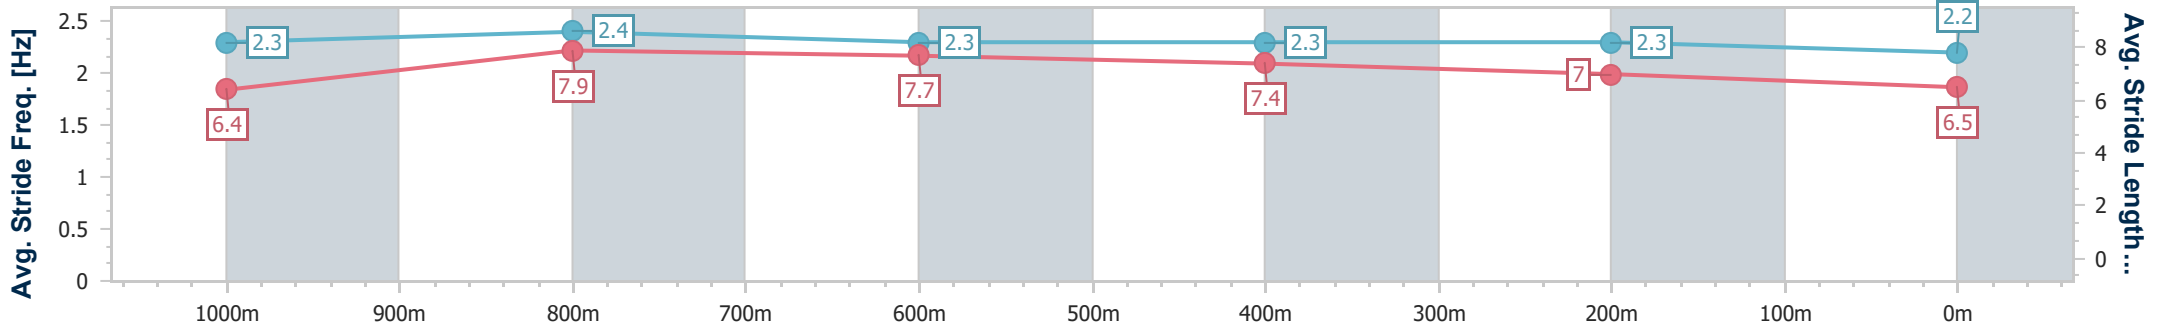

Horse/Jockey Name	That's A Miracle
Final Rank	6
Fastest Section Time (Section)	0:10.71 (1000m)
Top Speed [km/h] (Section)	69.1 (1000m)
Race State	Finished

Aquis Park Gold Coast Poly QLD Professional
Race 5: JEWEL AT BRC MARCH 18 Class 1 Handicap - 1200m

25 February 2023 - 15:29

Track Rating: Synthetic, Weather: Overcast, Rail Position: True

Section	Overall	1000m	800m	600m	400m	200m
Section Times	1:14.44 [6] (0:13.58)	1:00.86 [5] (0:10.71)	0:50.15 [6] (0:11.47)	0:38.68 [6] (0:11.95)	0:26.73 [6] (0:12.60)	0:14.13 [5] (0:14.13)
Average Speed [km/h]	53.1	67.7	63.7	61.2	57.6	51.1
Top Speed [km/h]	66.4	69.1	64.6	63.6	59.1	54.9
Avg. Dist. to Rail [m]	5.1	2.7	2.5	3.4	4.8	6.6
Avg. Stride Freq. [Hz]	2.3	2.4	2.3	2.3	2.3	2.2
Avg. Stride Length [m]	6.4	7.9	7.7	7.4	7.0	6.5

- [ ] Ranking at each section and finish
- -.-.- No data available at this section
- NA No data available