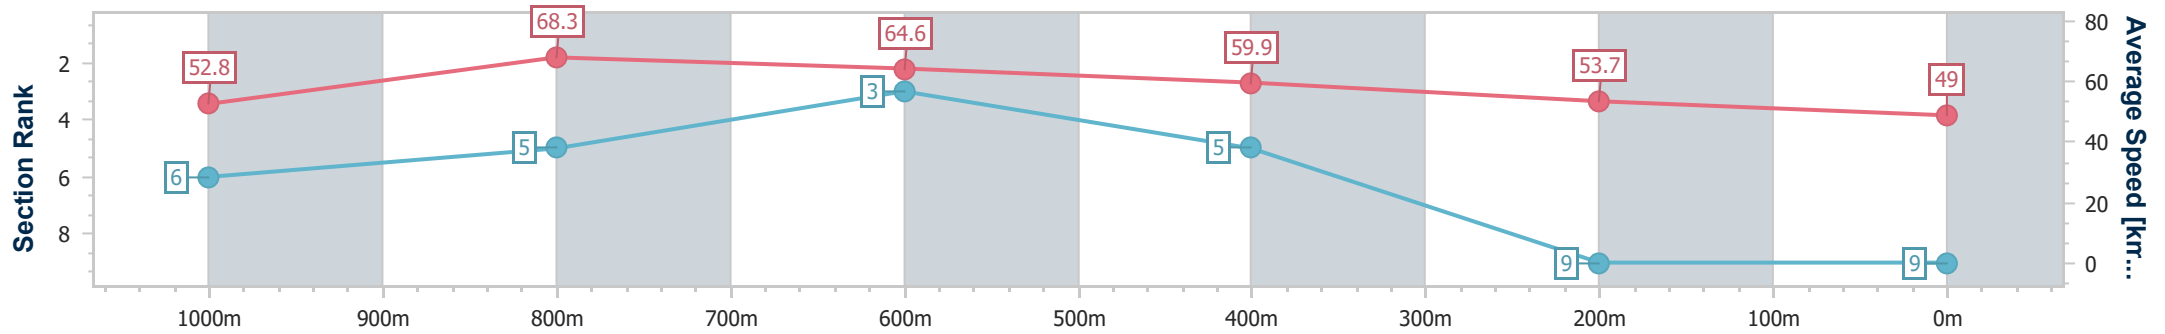

Horse/Jockey Name	Hot Bananas
Final Rank	9
Fastest Section Time (Section)	0:10.57 (1000m)
Top Speed [km/h] (Section)	69.0 (1000m)
Race State	Finished

Aquis Park Gold Coast Poly QLD Professional
Race 5: JEWEL AT BRC MARCH 18 Class 1 Handicap - 1200m

25 February 2023 - 15:29

Track Rating: Synthetic, Weather: Overcast, Rail Position: True

Section	Overall	1000m	800m	600m	400m	200m
Section Times	1:15.79 [9] (0:13.62)	1:02.17 [6] (0:10.57)	0:51.60 [5] (0:11.24)	0:40.36 [3] (0:12.13)	0:28.23 [5] (0:13.50)	0:14.73 [9] (0:14.73)
Average Speed [km/h]	52.8	68.3	64.6	59.9	53.7	49.0
Top Speed [km/h]	68.4	69.0	66.6	63.4	56.0	51.1
Avg. Dist. to Rail [m]	3.6	0.8	1.8	2.3	3.2	6.1
Avg. Stride Freq. [Hz]	2.5	2.6	2.5	2.4	2.3	2.2
Avg. Stride Length [m]	5.9	7.2	7.2	7.0	6.4	6.1

- [ ] Ranking at each section and finish
- -.-.- No data available at this section
- NA No data available