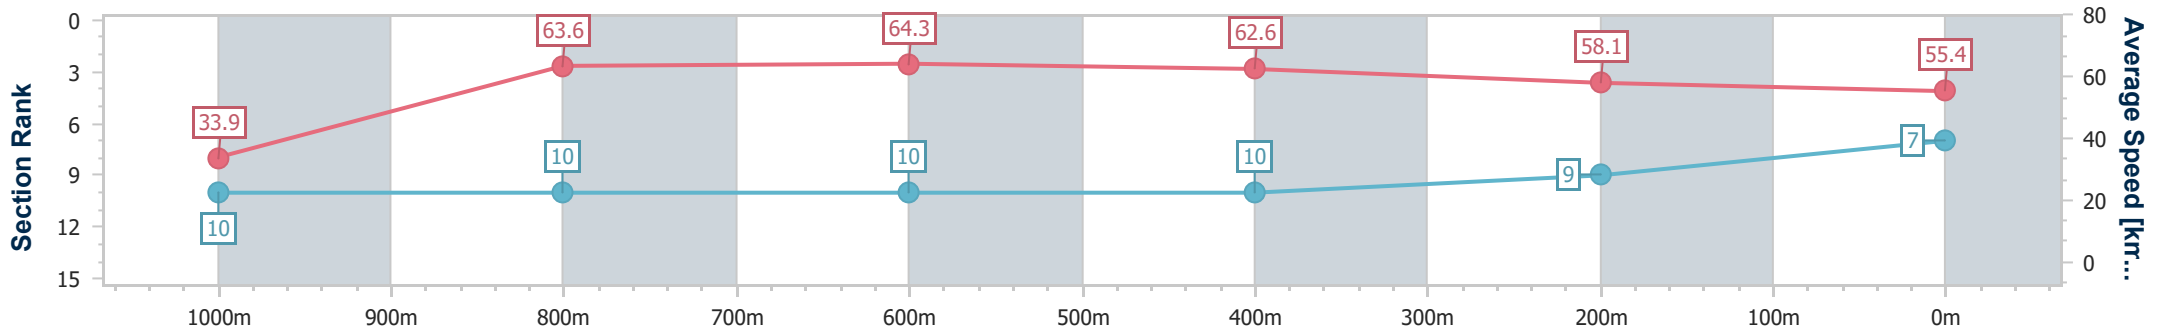

Aquis Park Gold Coast Poly QLD Professional

Race 6: VETRON Maiden Plate - 1050m

25 February 2023 - 16:10

Track Rating: Synthetic, Weather: Overcast, Rail Position: True

Section	Overall	1000m	800m	600m	400m	200m
Section Times	1:05.23 [7] (0:05.31)	0:59.92 [10] (0:11.48)	0:48.44 [10] (0:11.35)	0:37.09 [10] (0:11.57)	0:25.52 [10] (0:12.50)	0:13.02 [9] (0:13.02)
Average Speed [km/h]	33.9	63.6	64.3	62.6	58.1	55.4
Top Speed [km/h]	55.2	65.9	65.2	65.0	59.6	57.7
Avg. Dist. to Rail [m]	1.8	3.1	2.3	1.4	3.8	4.6
Avg. Stride Freq. [Hz]	2.0	2.5	2.4	2.3	2.3	2.2
Avg. Stride Length [m]	4.5	7.1	7.5	7.4	6.9	6.9

- [ ] Ranking at each section and finish
- .-.- No data available at this section
- NA No data available

Horse/Jockey Name	Amalfi Queen
Final Rank	8
Fastest Section Time (Section)	0:05.17 (Overall)
Top Speed [km/h] (Section)	67.2 (1000m)
Race State	Finished