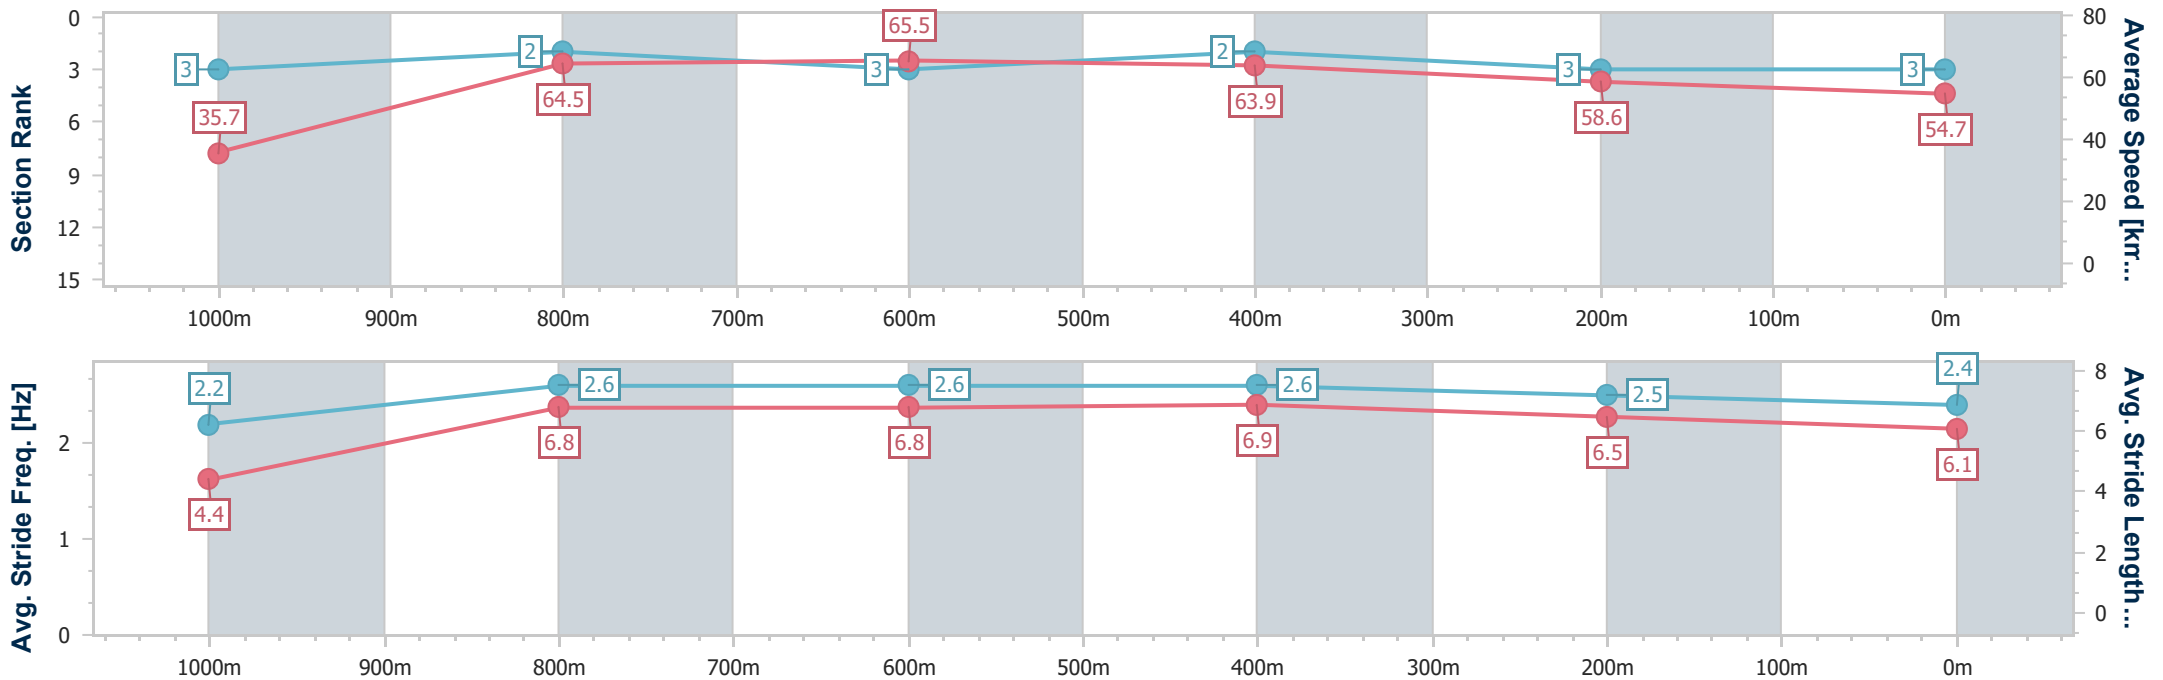

Aquis Park Gold Coast Poly QLD Professional

Race 6: VETRON Maiden Plate - 1050m

25 February 2023 - 16:10

Track Rating: Synthetic, Weather: Overcast, Rail Position: True

Section	Overall	1000m	800m	600m	400m	200m
Section Times	1:03.91 [3] (0:05.06)	0:58.85 [3] (0:11.17)	0:47.68 [2] (0:10.98)	0:36.70 [3] (0:11.23)	0:25.47 [2] (0:12.29)	0:13.18 [3] (0:13.18)
Average Speed [km/h]	35.7	64.5	65.5	63.9	58.6	54.7
Top Speed [km/h]	57.1	67.3	67.2	65.6	62.2	58.9
Avg. Dist. to Rail [m]	3.2	0.9	0.3	0.5	0.8	1.5
Avg. Stride Freq. [Hz]	2.2	2.6	2.6	2.6	2.5	2.4
Avg. Stride Length [m]	4.4	6.8	6.8	6.9	6.5	6.1