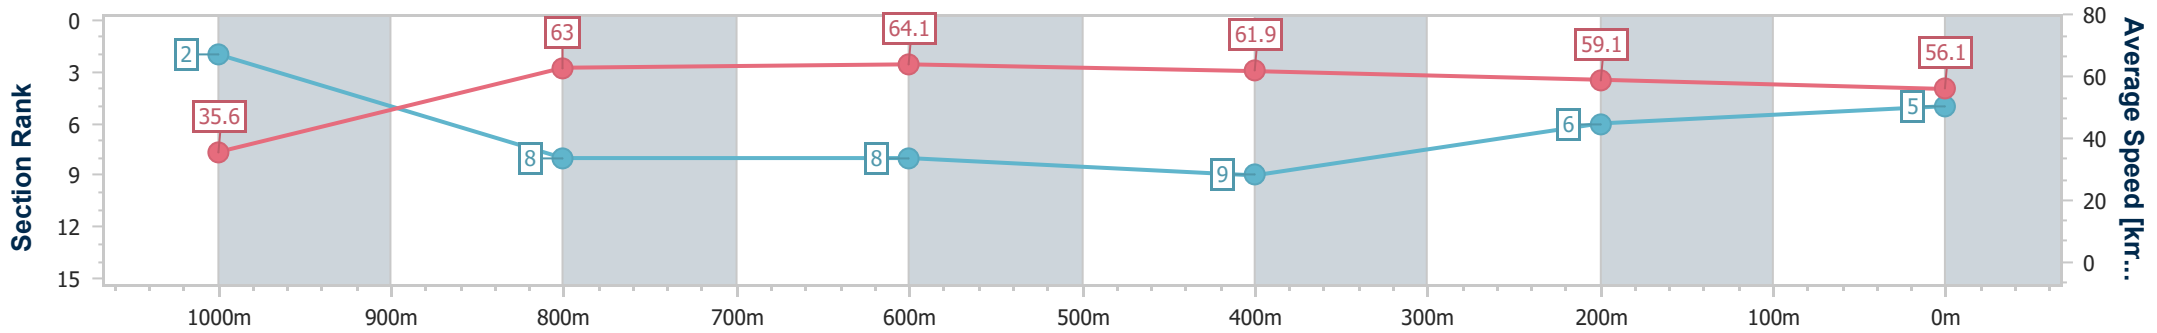

- [ ] Ranking at each section and finish
- .-.- No data available at this section
- NA No data available

Horse/Jockey Name	Schueller
Final Rank	6
Fastest Section Time (Section)	0:05.23 (Overall)
Top Speed [km/h] (Section)	68.9 (1000m)
Race State	Finished