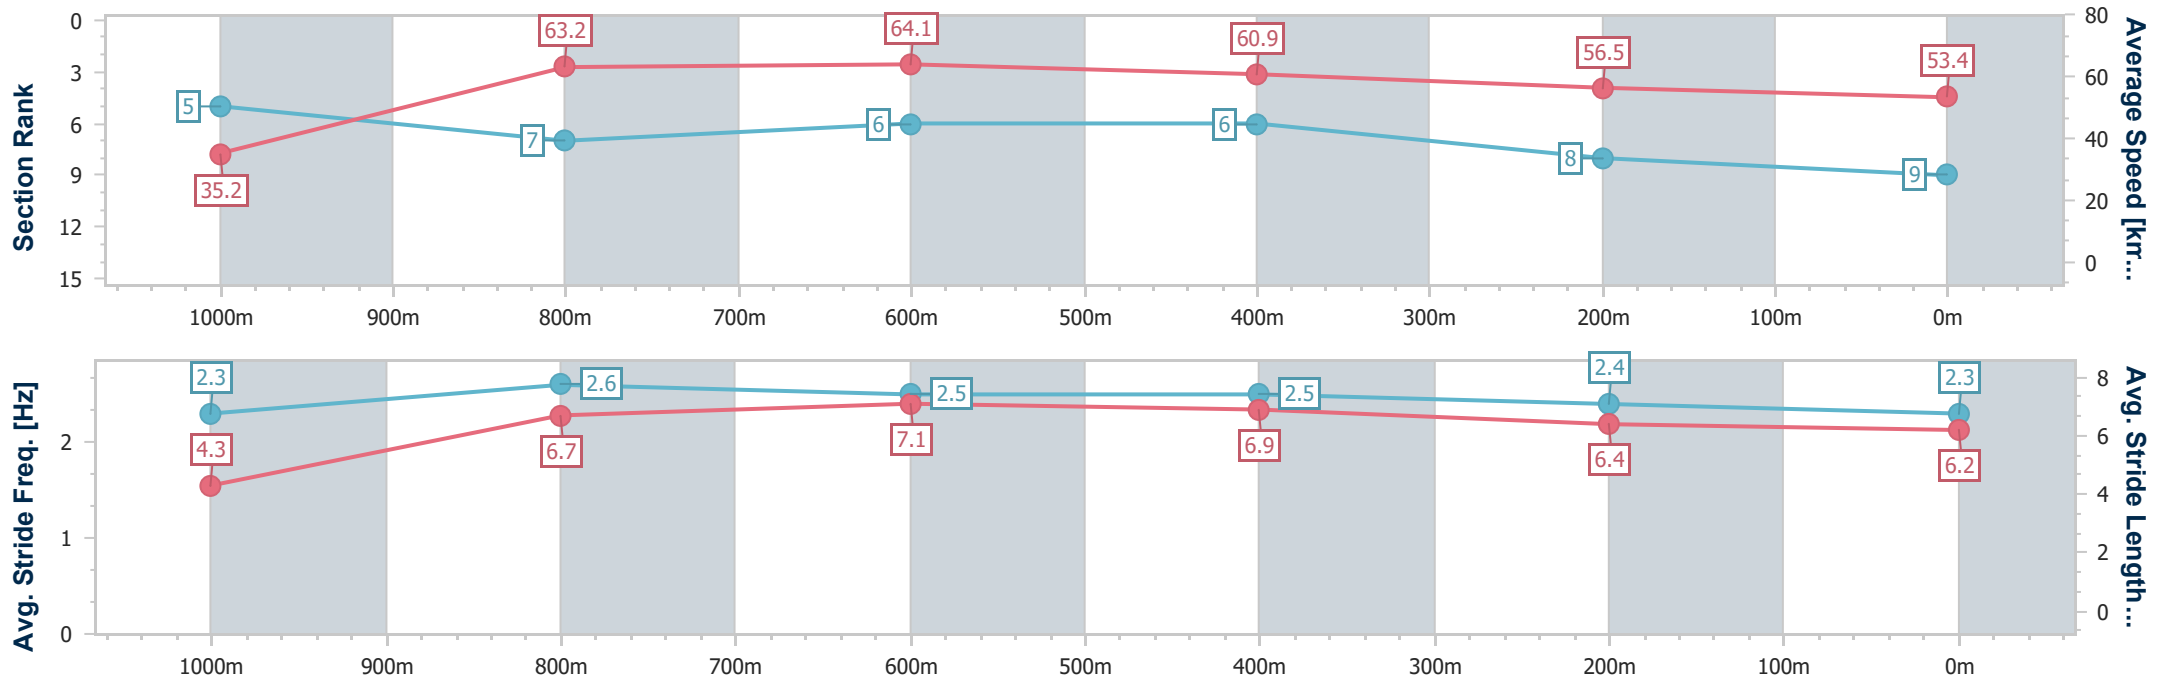

Aquis Park Gold Coast Poly QLD Professional

Race 6: VETRON Maiden Plate - 1050m

25 February 2023 - 16:10

Track Rating: Synthetic, Weather: Overcast, Rail Position: True

Section	Overall	1000m	800m	600m	400m	200m
Section Times	1:05.62 [9] (0:05.11)	1:00.51 [5] (0:11.39)	0:49.12 [7] (0:11.15)	0:37.97 [6] (0:11.73)	0:26.24 [6] (0:12.71)	0:13.53 [8]
Average Speed [km/h]	35.2	63.2	64.1	60.9	56.5	53.4
Top Speed [km/h]	56.4	65.9	65.9	63.3	57.7	56.2
Avg. Dist. to Rail [m]	0.9	0.4	1.4	1.3	0.5	1.7
Avg. Stride Freq. [Hz]	2.3	2.6	2.5	2.5	2.4	2.3
Avg. Stride Length [m]	4.3	6.7	7.1	6.9	6.4	6.2

- [ ] Ranking at each section and finish
- .-.- No data available at this section
- NA No data available

Horse/Jockey Name	Bubbles 'N' More
Final Rank	10
Fastest Section Time (Section)	0:05.11 (Overall)
Top Speed [km/h] (Section)	67.6 (1000m)
Race State	Finished