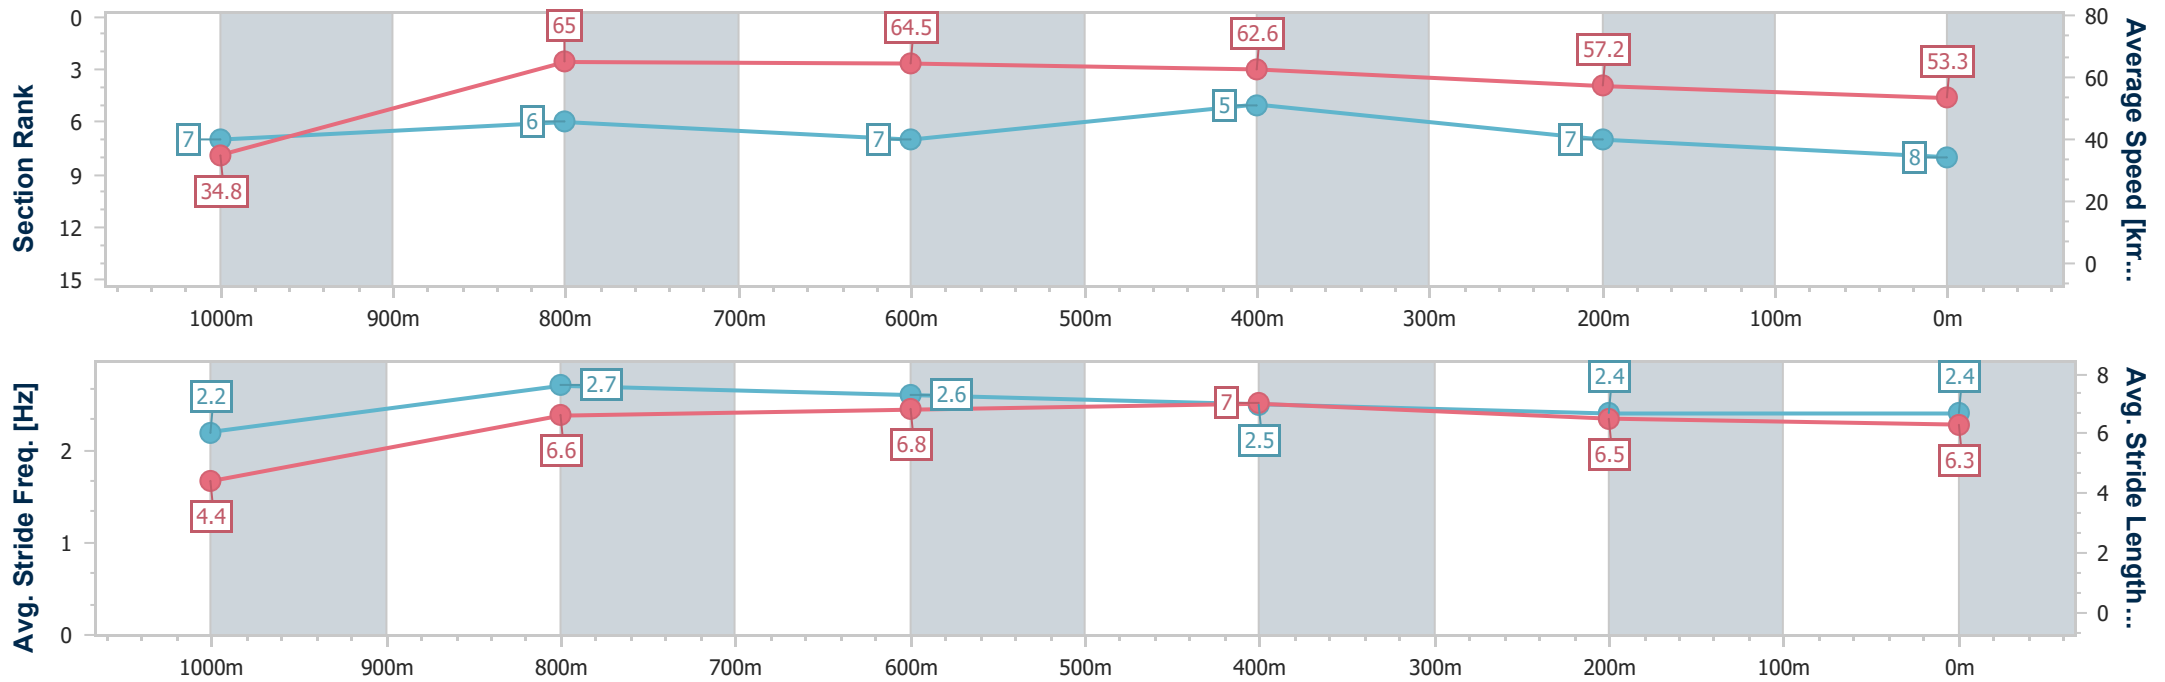

- [ ] Ranking at each section and finish
- .-.- No data available at this section
- NA No data available

Horse/Jockey Name	Amalfi Queen
Final Rank	8
Fastest Section Time (Section)	0:05.17 (Overall)
Top Speed [km/h] (Section)	67.2 (1000m)
Race State	Finished

Aquis Park Gold Coast Poly QLD Professional

Race 6: VETRON Maiden Plate - 1050m

25 February 2023 - 16:10

Track Rating: Synthetic, Weather: Overcast, Rail Position: True

Section	Overall	1000m	800m	600m	400m	200m
Section Times	1:05.52 [8] (0:05.17)	1:00.35 [7] (0:11.21)	0:49.14 [6] (0:11.31)	0:37.83 [7] (0:11.58)	0:26.25 [5] (0:12.69)	0:13.56 [7] (0:13.56)
Average Speed [km/h]	34.8	65.0	64.5	62.6	57.2	53.3
Top Speed [km/h]	57.3	67.2	66.1	65.9	58.9	56.0
Avg. Dist. to Rail [m]	6.6	5.0	2.6	1.6	3.2	4.3
Avg. Stride Freq. [Hz]	2.2	2.7	2.6	2.5	2.4	2.4
Avg. Stride Length [m]	4.4	6.6	6.8	7.0	6.5	6.3

- [ ] Ranking at each section and finish
- .-.- No data available at this section
- NA No data available

Horse/Jockey Name	Subtle Mila
Final Rank	9
Fastest Section Time (Section)	0:05.11 (Overall)
Top Speed [km/h] (Section)	65.9 (800m)
Race State	Finished