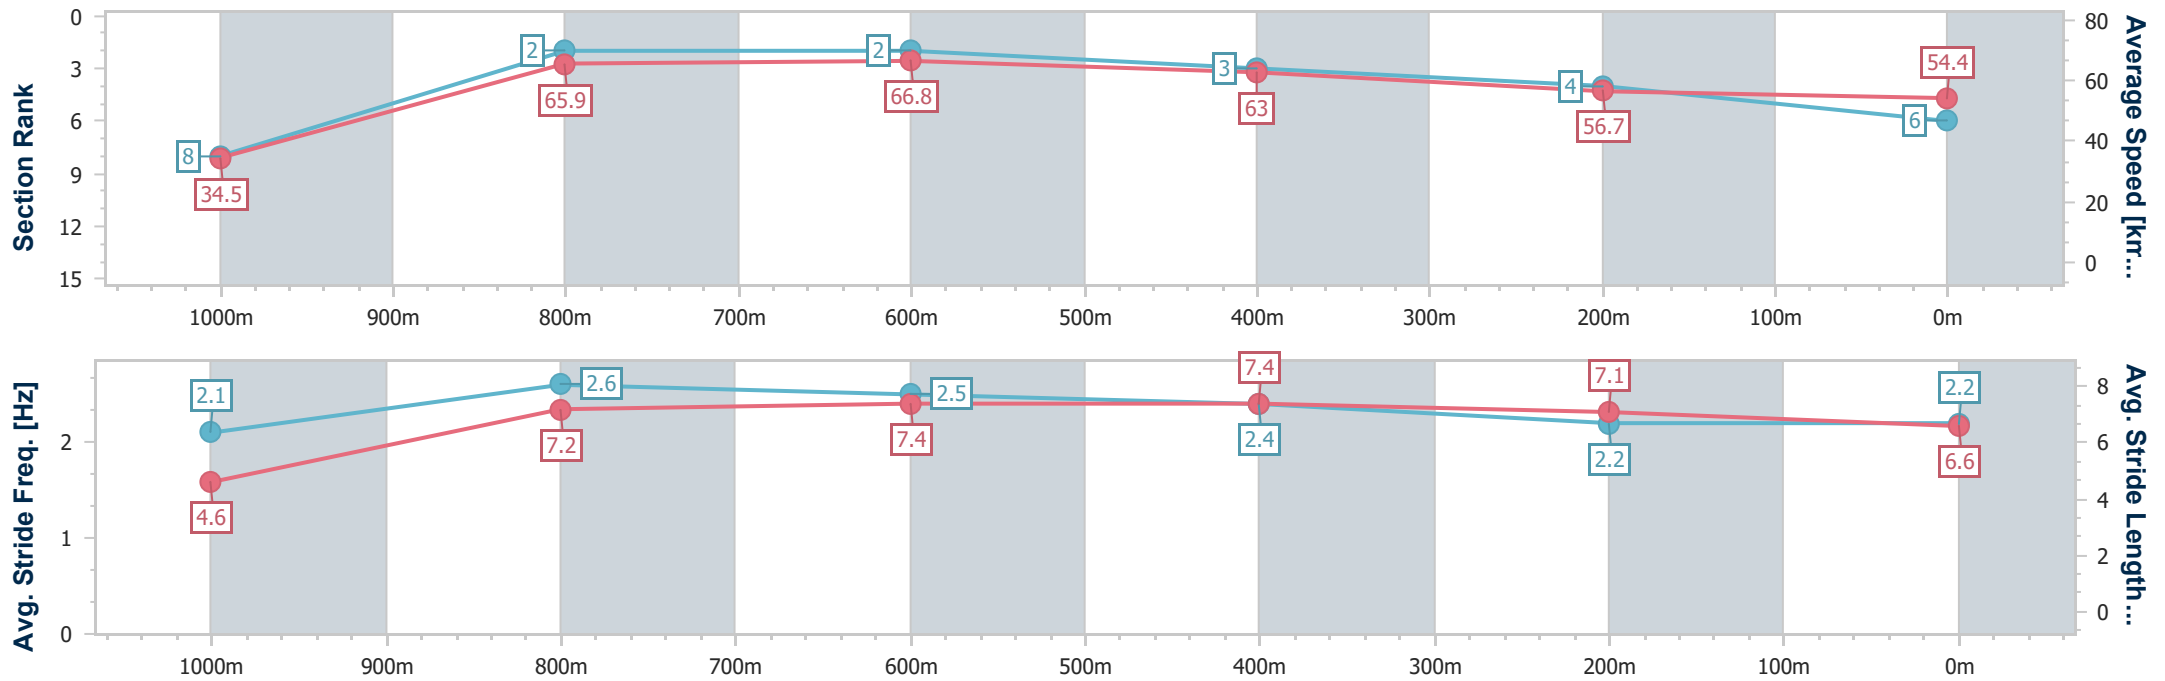

- [ ] Ranking at each section and finish
- .-.- No data available at this section
- NA No data available

Horse/Jockey Name	Schueller
Final Rank	6
Fastest Section Time (Section)	0:05.23 (Overall)
Top Speed [km/h] (Section)	68.9 (1000m)
Race State	Finished

Aquis Park Gold Coast Poly QLD Professional

Race 6: VETRON Maiden Plate - 1050m

25 February 2023 - 16:10

Track Rating: Synthetic, Weather: Overcast, Rail Position: True

Section	Overall	1000m	800m	600m	400m	200m
Section Times	1:04.78 [6] (0:05.23)	0:59.55 [8] (0:11.02)	0:48.53 [2] (0:10.95)	0:37.58 [2] (0:11.55)	0:26.03 [3] (0:12.76)	0:13.27 [4]
Average Speed [km/h]	34.5	65.9	66.8	63.0	56.7	54.4
Top Speed [km/h]	56.6	68.9	68.4	65.9	59.5	55.5
Avg. Dist. to Rail [m]	4.7	3.0	3.1	2.2	2.9	3.4
Avg. Stride Freq. [Hz]	2.1	2.6	2.5	2.4	2.2	2.2
Avg. Stride Length [m]	4.6	7.2	7.4	7.4	7.1	6.6

- [ ] Ranking at each section and finish
- .-.- No data available at this section
- NA No data available

Horse/Jockey Name	Fee
Final Rank	7
Fastest Section Time (Section)	0:05.31 (Overall)
Top Speed [km/h] (Section)	65.9 (1000m)
Race State	Finished