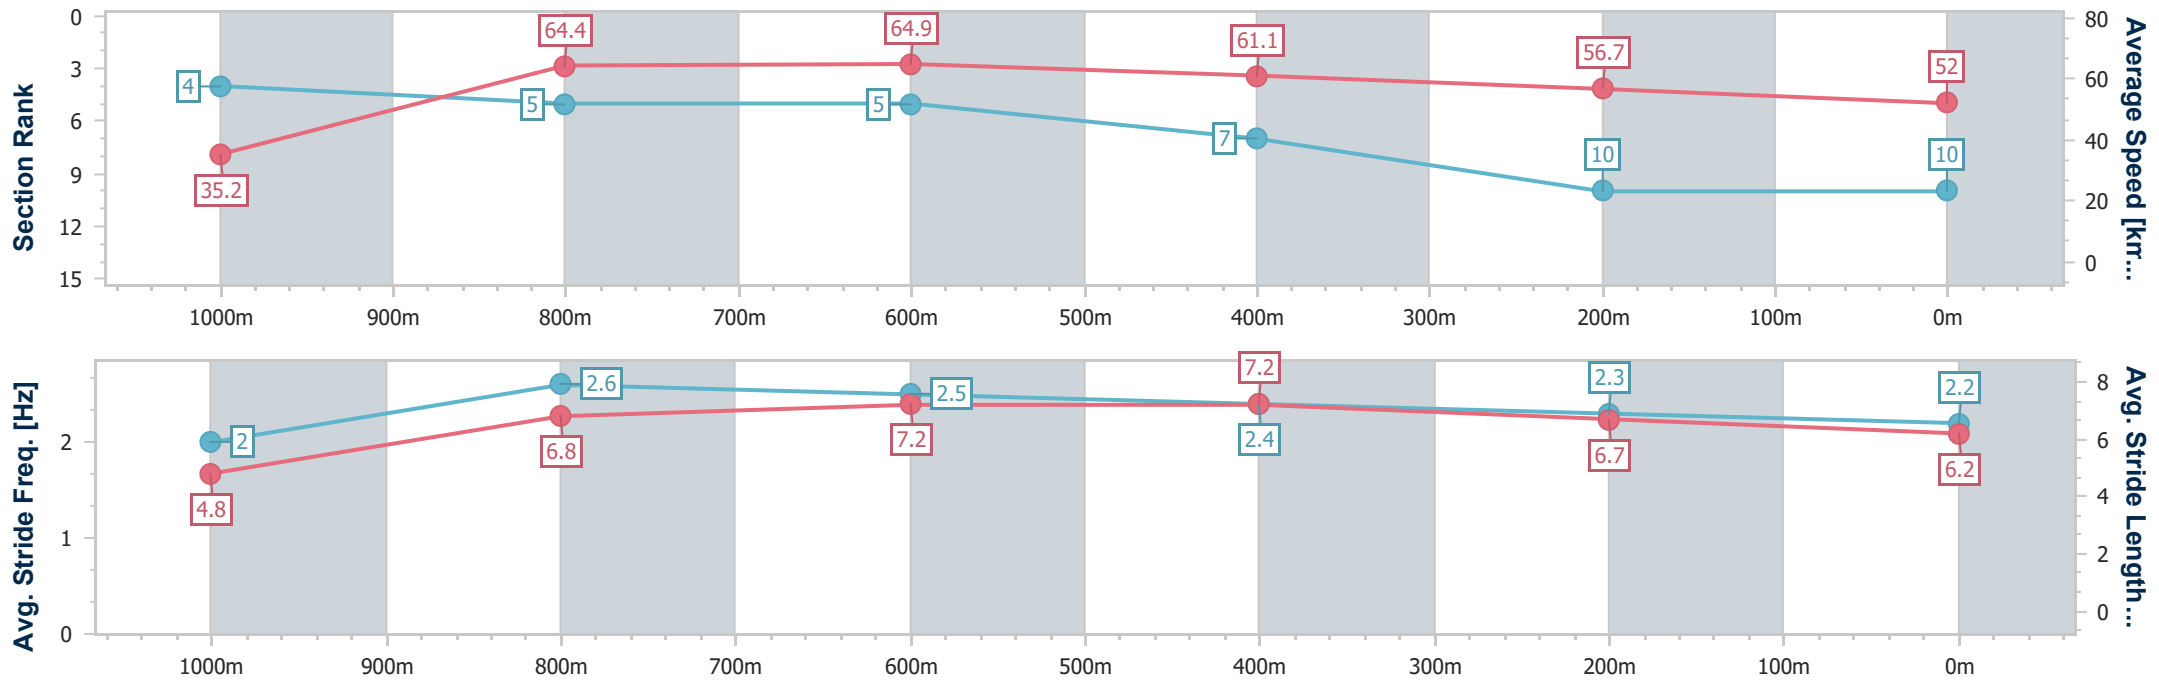

- [ ] Ranking at each section and finish
- .-.- No data available at this section
- NA No data available

Horse/Jockey Name	Bubbles 'N' More
Final Rank	10
Fastest Section Time (Section)	0:05.11 (Overall)
Top Speed [km/h] (Section)	67.6 (1000m)
Race State	Finished

Aquis Park Gold Coast Poly QLD Professional

Race 6: VETRON Maiden Plate - 1050m

25 February 2023 - 16:10

Track Rating: Synthetic, Weather: Overcast, Rail Position: True

Section	Overall	1000m	800m	600m	400m	200m
Section Times	1:06.11 [10] (0:05.11)	1:01.00 [4] (0:11.29)	0:49.71 [5] (0:11.19)	0:38.52 [5] (0:11.89)	0:26.63 [7] (0:12.78)	0:13.85 [10] (0:13.85)
Average Speed [km/h]	35.2	64.4	64.9	61.1	56.7	52.0
Top Speed [km/h]	56.1	67.6	66.6	64.0	57.7	55.9
Avg. Dist. to Rail [m]	6.4	4.3	1.7	1.8	3.8	5.9
Avg. Stride Freq. [Hz]	2.0	2.6	2.5	2.4	2.3	2.2
Avg. Stride Length [m]	4.8	6.8	7.2	7.2	6.7	6.2

- [ ] Ranking at each section and finish
- .-.- No data available at this section
- NA No data available