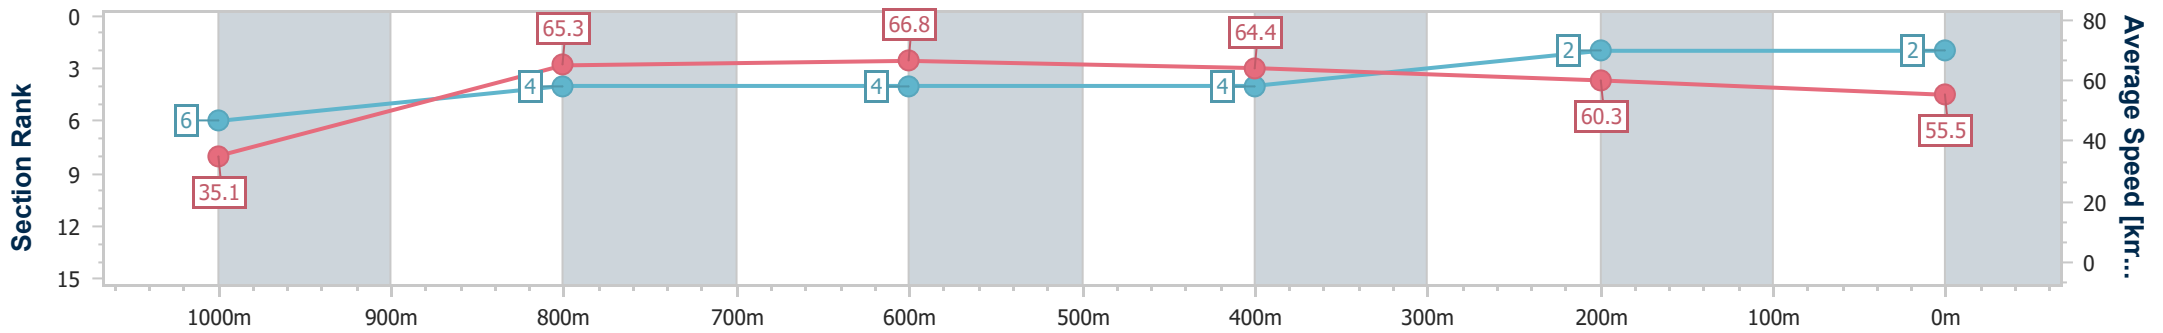

Horse/Jockey Name	Upper Class Girl
Final Rank	2
Fastest Section Time (Section)	0:05.14 (Overall)
Top Speed [km/h] (Section)	68.8 (800m)
Race State	Finished

Aquis Park Gold Coast Poly QLD Professional

Race 6: VETRON Maiden Plate - 1050m

25 February 2023 - 16:10

Track Rating: Synthetic, Weather: Overcast, Rail Position: True

Section	Overall	1000m	800m	600m	400m	200m
Section Times	1:03.75 [2] (0:05.14)	0:58.61 [6] (0:11.22)	0:47.39 [4] (0:11.04)	0:36.35 [4] (0:11.33)	0:25.02 [4] (0:12.00)	0:13.02 [2] (0:13.02)
Average Speed [km/h]	35.1	65.3	66.8	64.4	60.3	55.5
Top Speed [km/h]	54.9	68.0	68.8	67.2	61.9	58.5
Avg. Dist. to Rail [m]	8.8	7.2	4.3	2.8	3.0	3.8
Avg. Stride Freq. [Hz]	2.2	2.6	2.6	2.5	2.5	2.4
Avg. Stride Length [m]	4.4	6.8	7.1	7.0	6.7	6.2

- [ ] Ranking at each section and finish
- -.-.- No data available at this section
- NA No data available