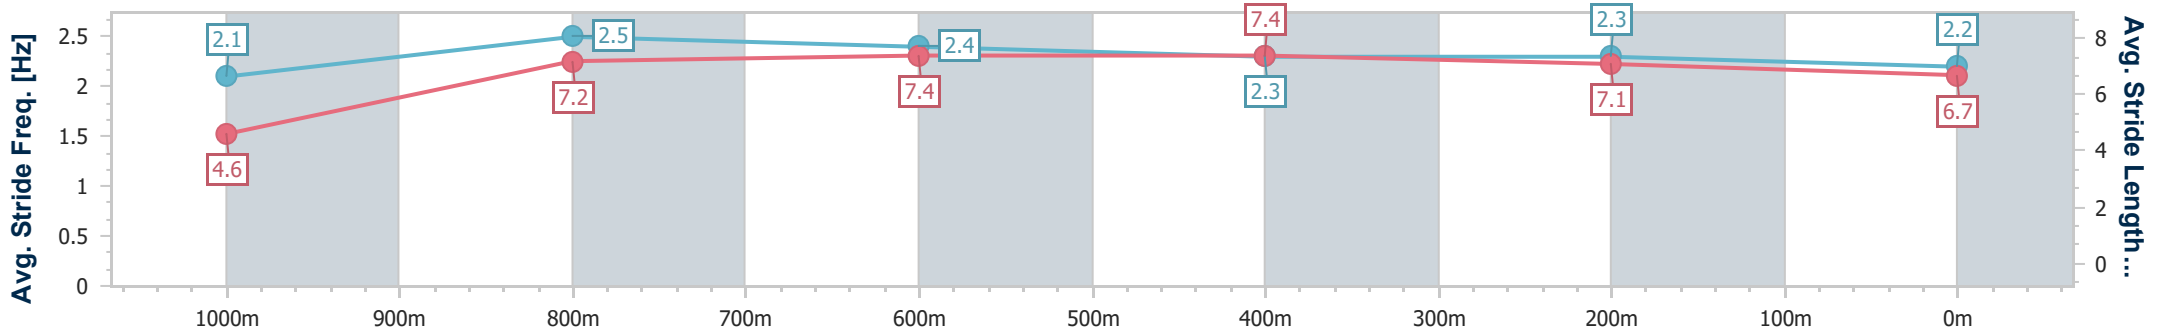

Aquis Park Gold Coast Poly QLD Professional

Race 6: VETRON Maiden Plate - 1050m

25 February 2023 - 16:10

Track Rating: Synthetic, Weather: Overcast, Rail Position: True

Section	Overall	1000m	800m	600m	400m	200m
Section Times	1:04.66 [5] (0:05.05)	0:59.61 [2] (0:11.48)	0:48.13 [8] (0:11.28)	0:36.85 [8] (0:11.71)	0:25.14 [9] (0:12.29)	0:12.85 [6]
Average Speed [km/h]	35.6	63.0	64.1	61.9	59.1	56.1
Top Speed [km/h]	54.2	65.1	65.9	64.9	60.5	59.3
Avg. Dist. to Rail [m]	2.6	1.1	1.1	1.4	2.5	1.8
Avg. Stride Freq. [Hz]	2.1	2.5	2.4	2.3	2.3	2.2
Avg. Stride Length [m]	4.6	7.2	7.4	7.4	7.1	6.7

- [ ] Ranking at each section and finish
- .-.- No data available at this section
- NA No data available

Horse/Jockey Name	Schueller
Final Rank	6
Fastest Section Time (Section)	0:05.23 (Overall)
Top Speed [km/h] (Section)	68.9 (1000m)
Race State	Finished