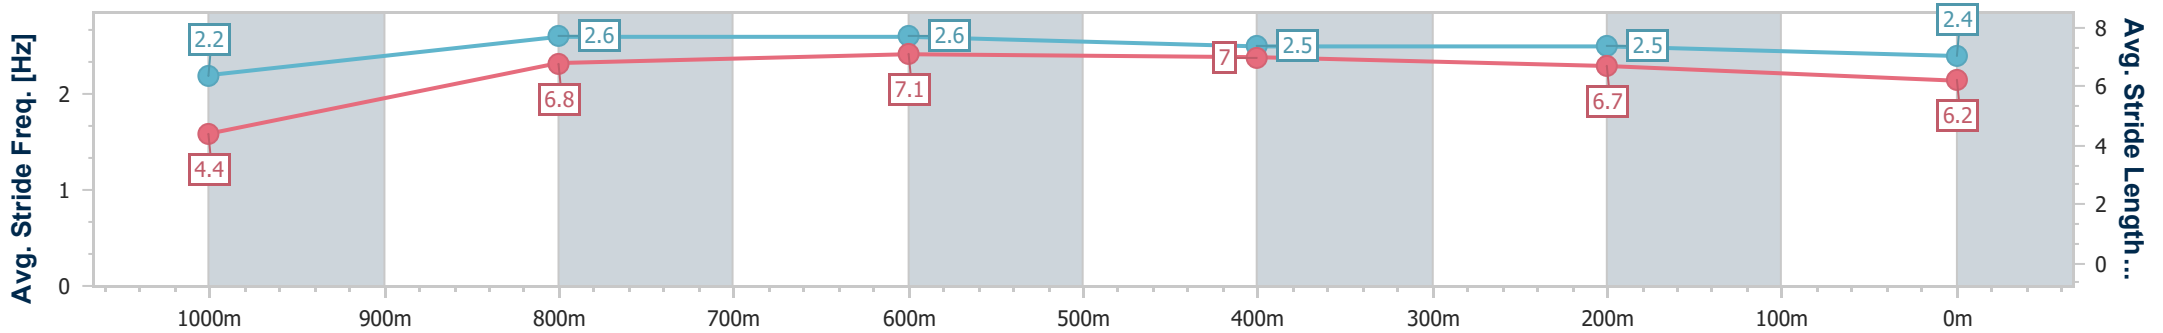

Aquis Park Gold Coast Poly QLD Professional

Race 6: VETRON Maiden Plate - 1050m

25 February 2023 - 16:10

Track Rating: Synthetic, Weather: Overcast, Rail Position: True

Section	Overall	1000m	800m	600m	400m	200m
Section Times	1:03.75 [2] (0:05.14)	0:58.61 [6] (0:11.22)	0:47.39 [4] (0:11.04)	0:36.35 [4] (0:11.33)	0:25.02 [4] (0:12.00)	0:13.02 [2] (0:13.02)
Average Speed [km/h]	35.1	65.3	66.8	64.4	60.3	55.5
Top Speed [km/h]	54.9	68.0	68.8	67.2	61.9	58.5
Avg. Dist. to Rail [m]	8.8	7.2	4.3	2.8	3.0	3.8
Avg. Stride Freq. [Hz]	2.2	2.6	2.6	2.5	2.5	2.4
Avg. Stride Length [m]	4.4	6.8	7.1	7.0	6.7	6.2