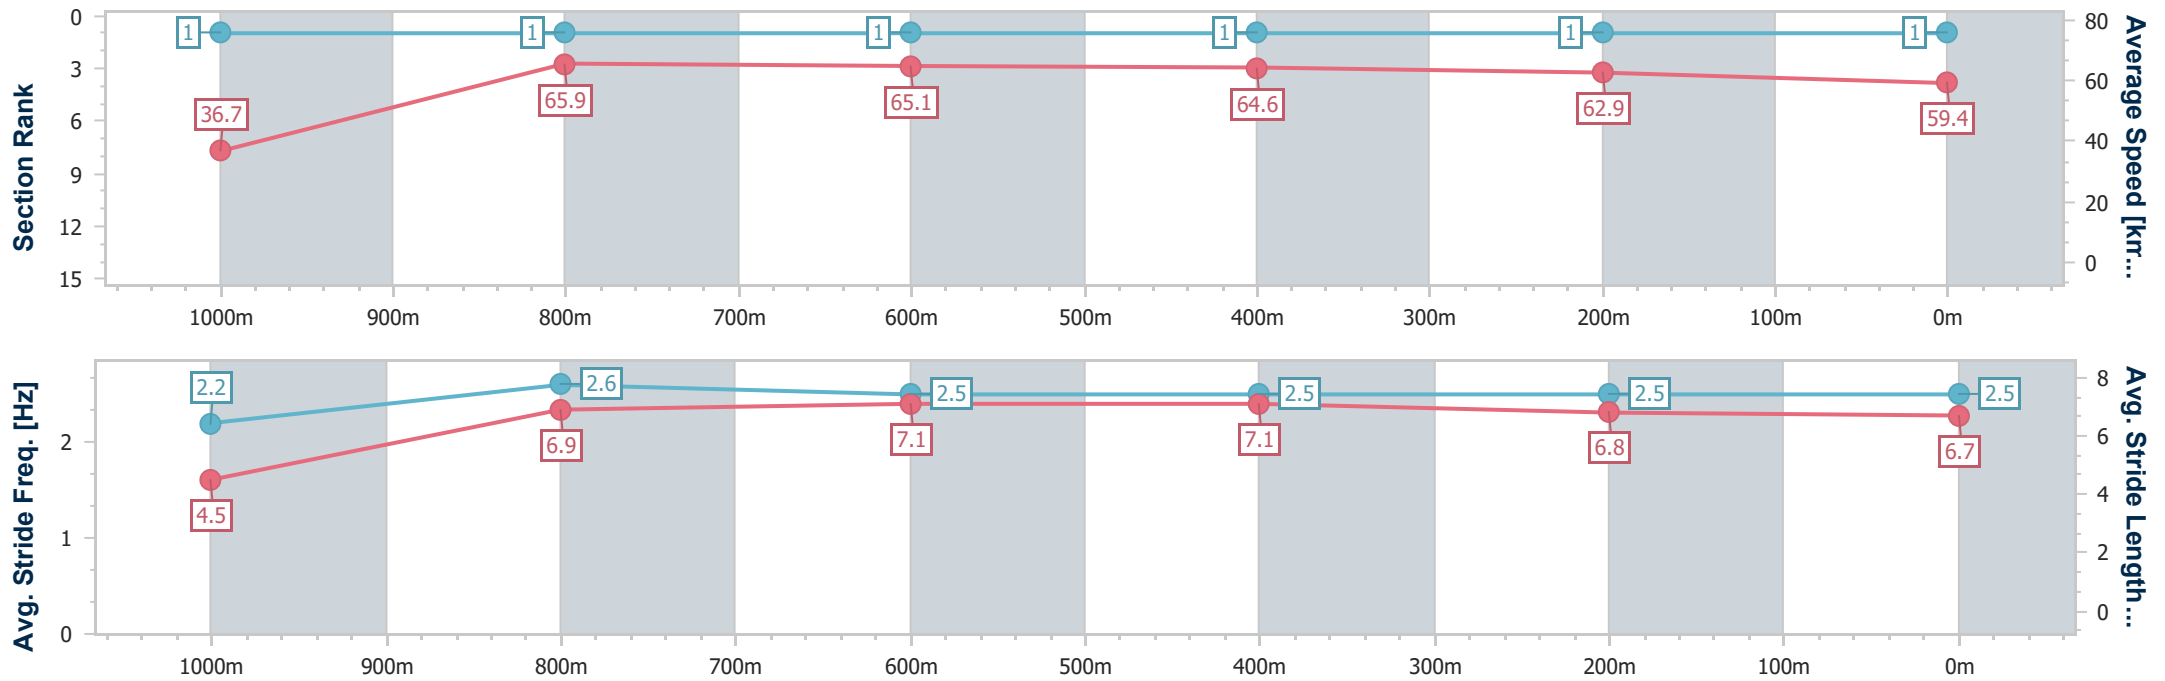

- [ ] Ranking at each section and finish
- .-.- No data available at this section
- NA No data available

Horse/Jockey Name	Upper Class Girl
Final Rank	2
Fastest Section Time (Section)	0:05.14 (Overall)
Top Speed [km/h] (Section)	68.8 (800m)
Race State	Finished