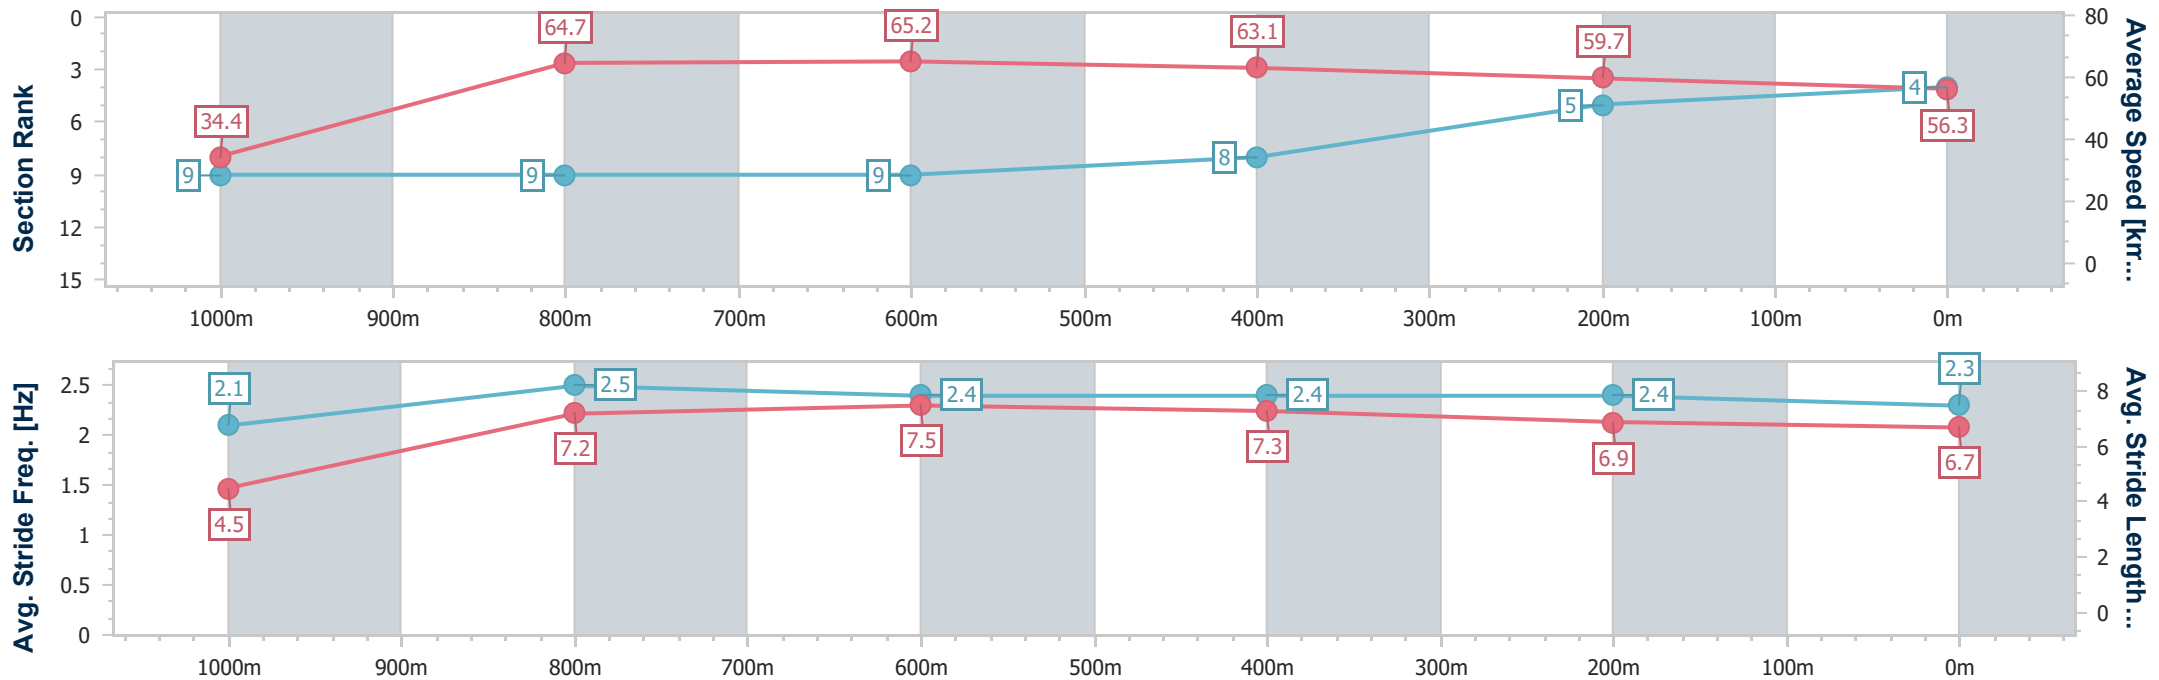

Aquis Park Gold Coast Poly QLD Professional

Race 6: VETRON Maiden Plate - 1050m

25 February 2023 - 16:10

Track Rating: Synthetic, Weather: Overcast, Rail Position: True

Section	Overall	1000m	800m	600m	400m	200m
Section Times	1:04.55 [4] (0:05.23)	0:59.32 [9] (0:11.34)	0:47.98 [9] (0:11.27)	0:36.71 [9] (0:11.66)	0:25.05 [8] (0:12.23)	0:12.82 [5] (0:12.82)
Average Speed [km/h]	34.4	64.7	65.2	63.1	59.7	56.3
Top Speed [km/h]	55.2	66.6	66.5	65.0	61.9	60.7
Avg. Dist. to Rail [m]	9.7	8.4	3.6	4.1	5.0	6.8
Avg. Stride Freq. [Hz]	2.1	2.5	2.4	2.4	2.4	2.3
Avg. Stride Length [m]	4.5	7.2	7.5	7.3	6.9	6.7

- [ ] Ranking at each section and finish
- .-.- No data available at this section
- NA No data available

Horse/Jockey Name	No More Red
Final Rank	5
Fastest Section Time (Section)	0:05.05 (Overall)
Top Speed [km/h] (Section)	65.9 (800m)
Race State	Finished