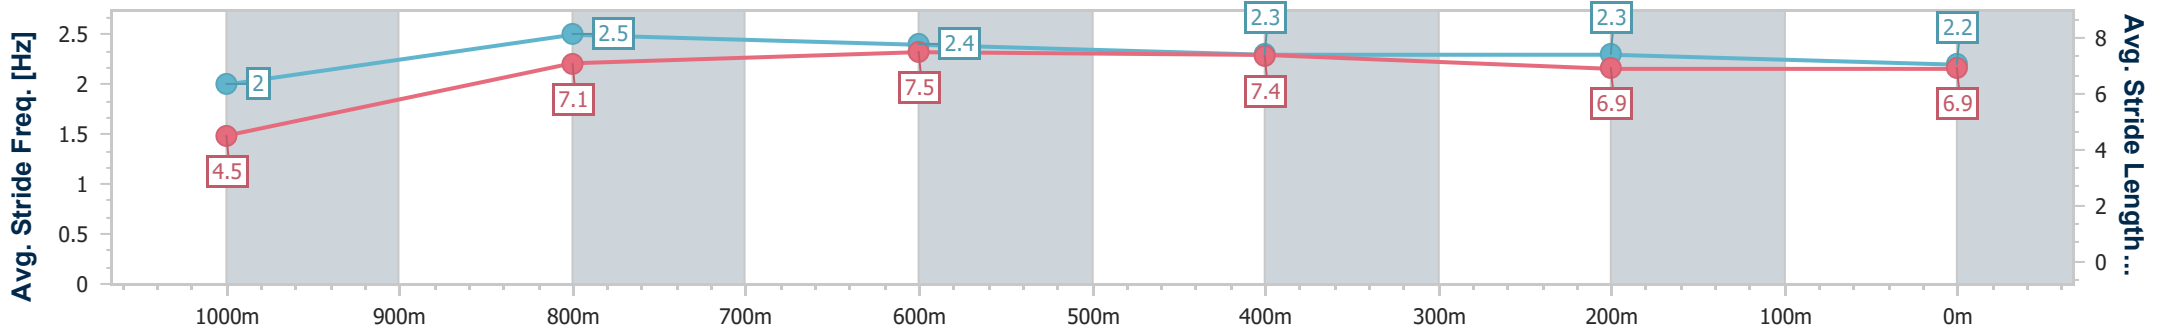

Aquis Park Gold Coast Poly QLD Professional

Race 6: VETRON Maiden Plate - 1050m

25 February 2023 - 16:10

Track Rating: Synthetic, Weather: Overcast, Rail Position: True

Section	Overall	1000m	800m	600m	400m	200m
Section Times	1:05.23 [7] (0:05.31)	0:59.92 [10] (0:11.48)	0:48.44 [10] (0:11.35)	0:37.09 [10] (0:11.57)	0:25.52 [10] (0:12.50)	0:13.02 [9] (0:13.02)
Average Speed [km/h]	33.9	63.6	64.3	62.6	58.1	55.4
Top Speed [km/h]	55.2	65.9	65.2	65.0	59.6	57.7
Avg. Dist. to Rail [m]	1.8	3.1	2.3	1.4	3.8	4.6
Avg. Stride Freq. [Hz]	2.0	2.5	2.4	2.3	2.3	2.2
Avg. Stride Length [m]	4.5	7.1	7.5	7.4	6.9	6.9

- [ ] Ranking at each section and finish
- .-.- No data available at this section
- NA No data available

Horse/Jockey Name	Amalfi Queen
Final Rank	8
Fastest Section Time (Section)	0:05.17 (Overall)
Top Speed [km/h] (Section)	67.2 (1000m)
Race State	Finished