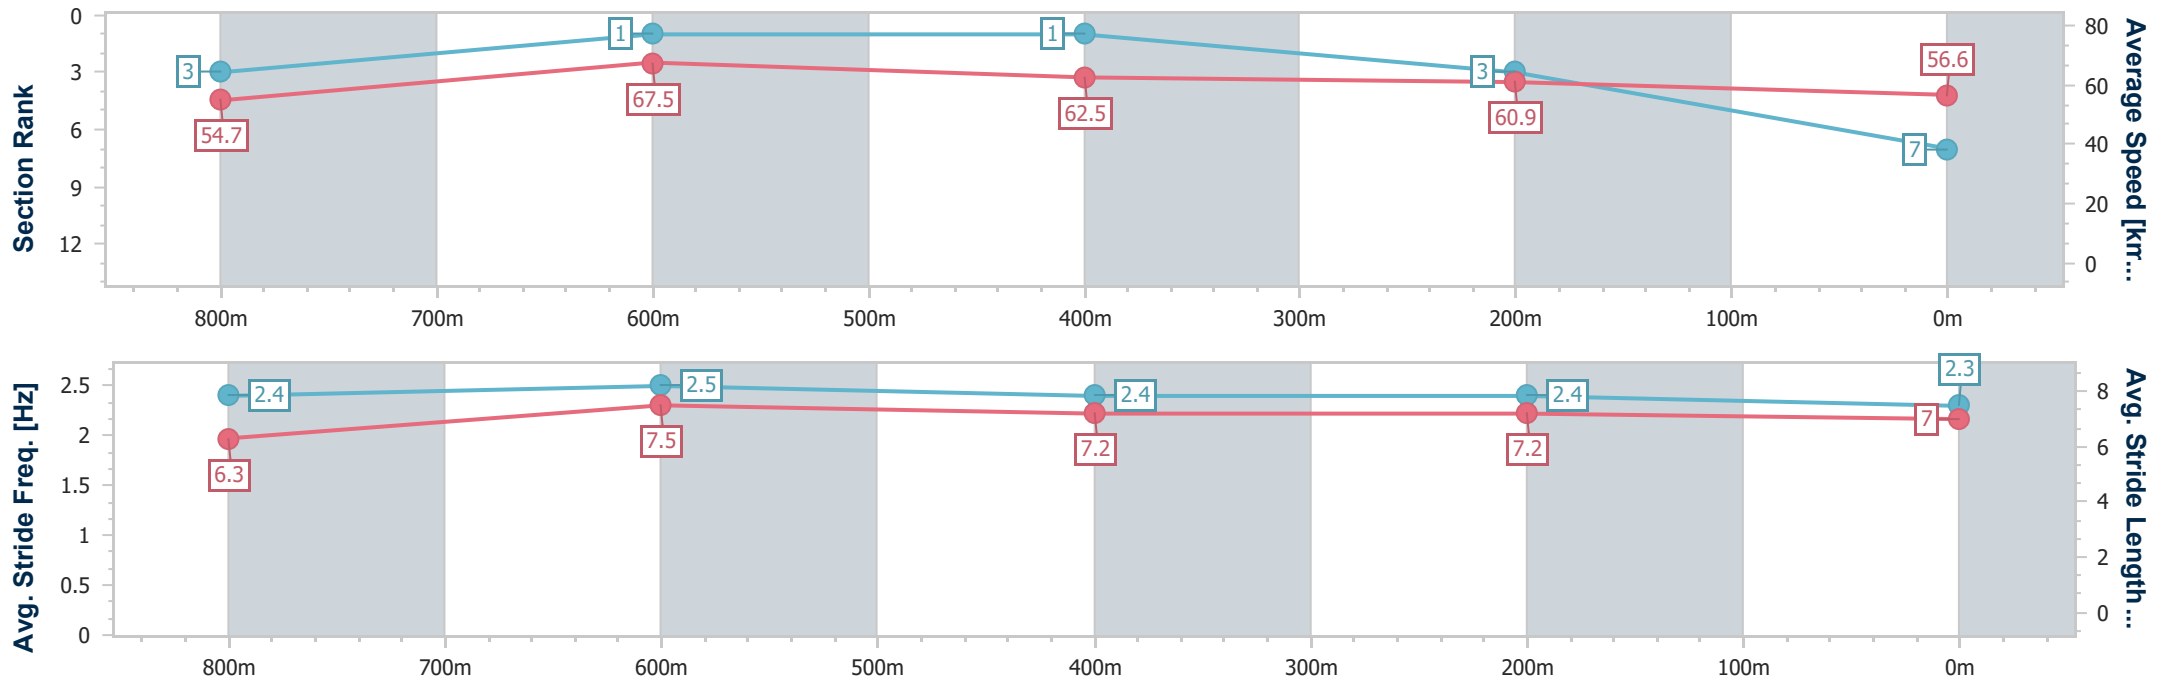

- [] Ranking at each section and finish
- .-.- No data available at this section
- NA No data available

Horse/Jockey Name	Gertanie
Final Rank	7
Fastest Section Time (Section)	0:10.70 (800m)
Top Speed [km/h] (Section)	70.0 (800m)
Race State	Finished

Sunshine Coast QLD Professional
Race 6: IN CURTAINS & BLINDS Fillies and Mares
BENCHMARK 58 Handicap - 1000m

03 March 2023 - 20:31

Track Rating: Soft 5, Weather: Overcast, Rail Position: True

Section	Overall	800m	600m	400m	200m
Section Times	1:00.02 [7] (0:13.18)	0:46.84 [3] (0:10.70)	0:36.14 [1] (0:11.57)	0:24.57 [1] (0:11.84)	0:12.73 [3] (0:12.73)
Average Speed [km/h]	54.7	67.5	62.5	60.9	56.6
Top Speed [km/h]	70.0	70.0	65.3	62.8	58.4
Avg. Dist. to Rail [m]	4.1	1.6	0.8	2.5	2.7
Avg. Stride Freq. [Hz]	2.4	2.5	2.4	2.4	2.3
Avg. Stride Length [m]	6.3	7.5	7.2	7.2	7.0