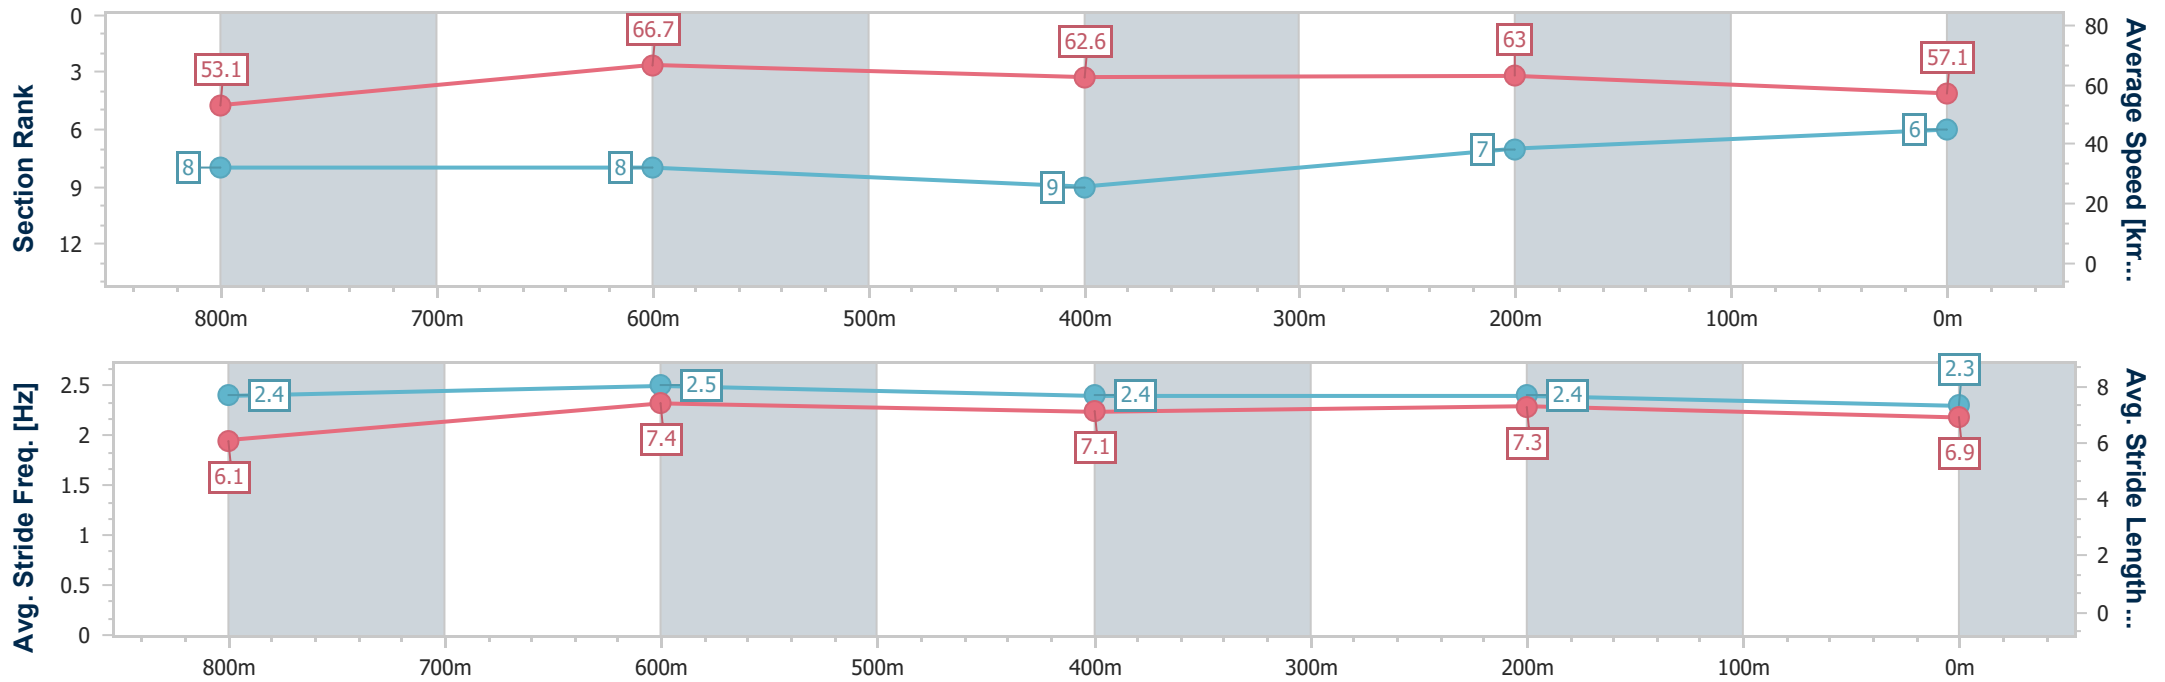

Horse/Jockey Name	Miss Tefe
Final Rank	6
Fastest Section Time (Section)	0:10.88 (800m)
Top Speed [km/h] (Section)	69.2 (800m)
Race State	Finished

Sunshine Coast QLD Professional
Race 6: IN CURTAINS & BLINDS Fillies and Mares
BENCHMARK 58 Handicap - 1000m

03 March 2023 - 20:31

Track Rating: Soft 5, Weather: Overcast, Rail Position: True

Section	Overall	800m	600m	400m	200m
Section Times	1:00.02 [6] (0:13.55)	0:46.47 [8] (0:10.88)	0:35.59 [8] (0:11.55)	0:24.04 [9] (0:11.40)	0:12.64 [7] (0:12.64)
Average Speed [km/h]	53.1	66.7	62.6	63.0	57.1
Top Speed [km/h]	68.6	69.2	63.9	65.7	60.1
Avg. Dist. to Rail [m]	5.0	2.8	0.7	4.3	6.5
Avg. Stride Freq. [Hz]	2.4	2.5	2.4	2.4	2.3
Avg. Stride Length [m]	6.1	7.4	7.1	7.3	6.9

- [ ] Ranking at each section and finish
- -.-.- No data available at this section
- NA No data available