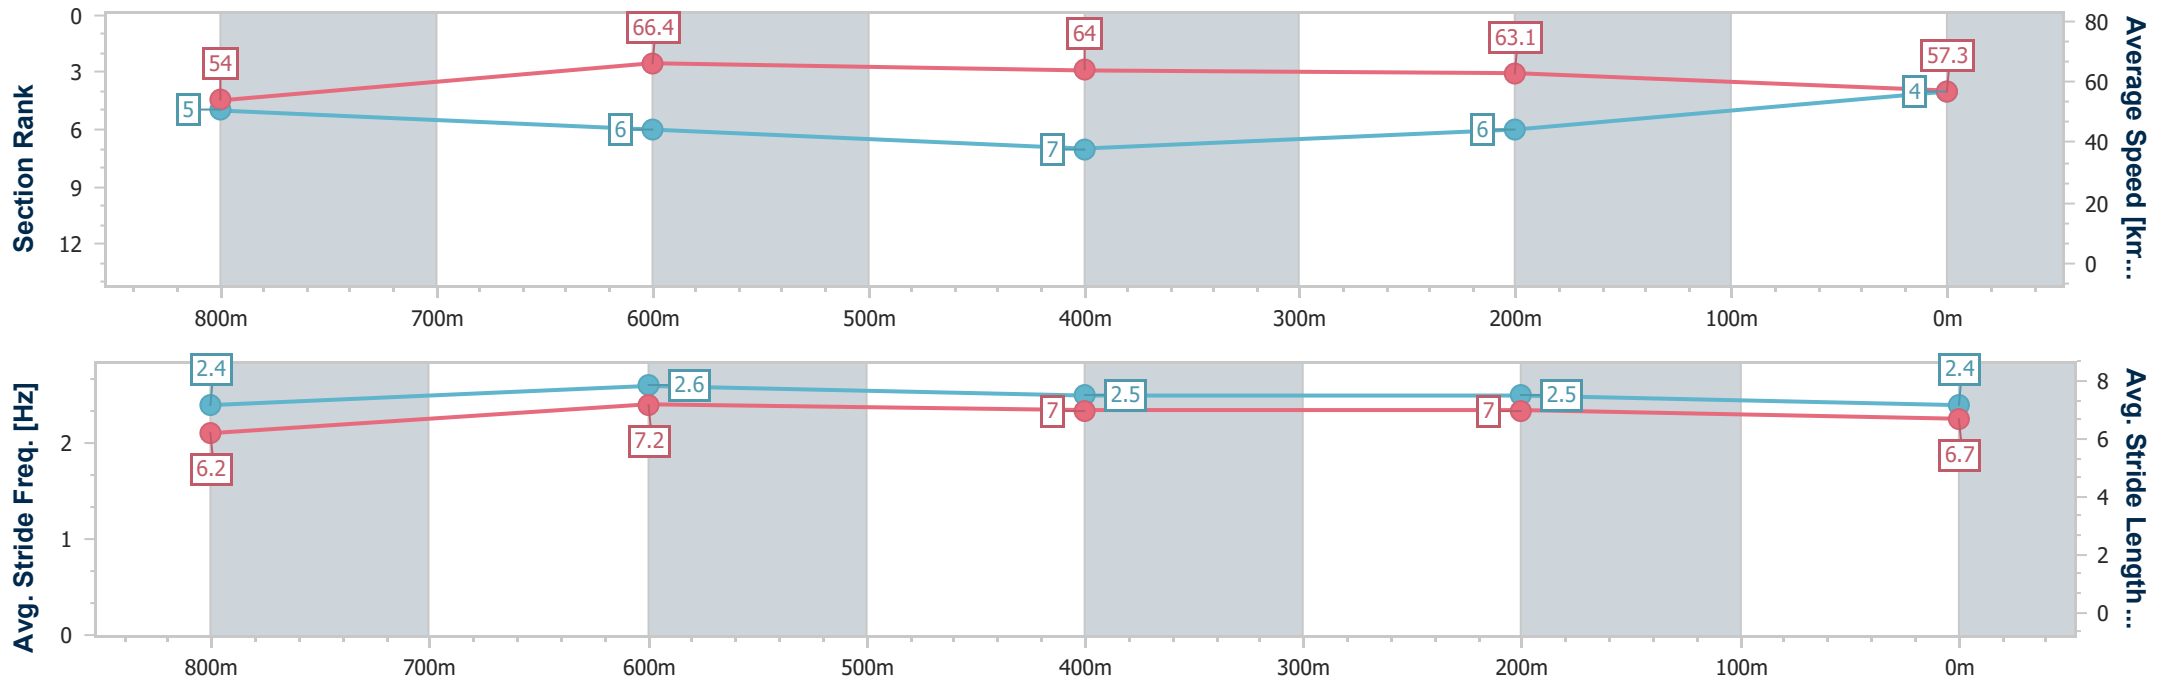

Horse/Jockey Name	Okay Okay
Final Rank	4
Fastest Section Time (Section)	0:11.02 (800m)
Top Speed [km/h] (Section)	68.8 (Overall)
Race State	Finished

Sunshine Coast QLD Professional
Race 6: IN CURTAINS & BLINDS Fillies and Mares
BENCHMARK 58 Handicap - 1000m

03 March 2023 - 20:31

Track Rating: Soft 5, Weather: Overcast, Rail Position: True

Section	Overall	800m	600m	400m	200m
Section Times	0:59.86 [4] (0:13.34)	0:46.52 [5] (0:11.02)	0:35.50 [6] (0:11.51)	0:23.99 [7] (0:11.43)	0:12.56 [6] (0:12.56)
Average Speed [km/h]	54.0	66.4	64.0	63.1	57.3
Top Speed [km/h]	68.8	68.6	65.4	65.1	59.9
Avg. Dist. to Rail [m]	8.7	5.0	3.7	8.1	8.5
Avg. Stride Freq. [Hz]	2.4	2.6	2.5	2.5	2.4
Avg. Stride Length [m]	6.2	7.2	7.0	7.0	6.7

- [ ] Ranking at each section and finish
- -.-.- No data available at this section
- NA No data available