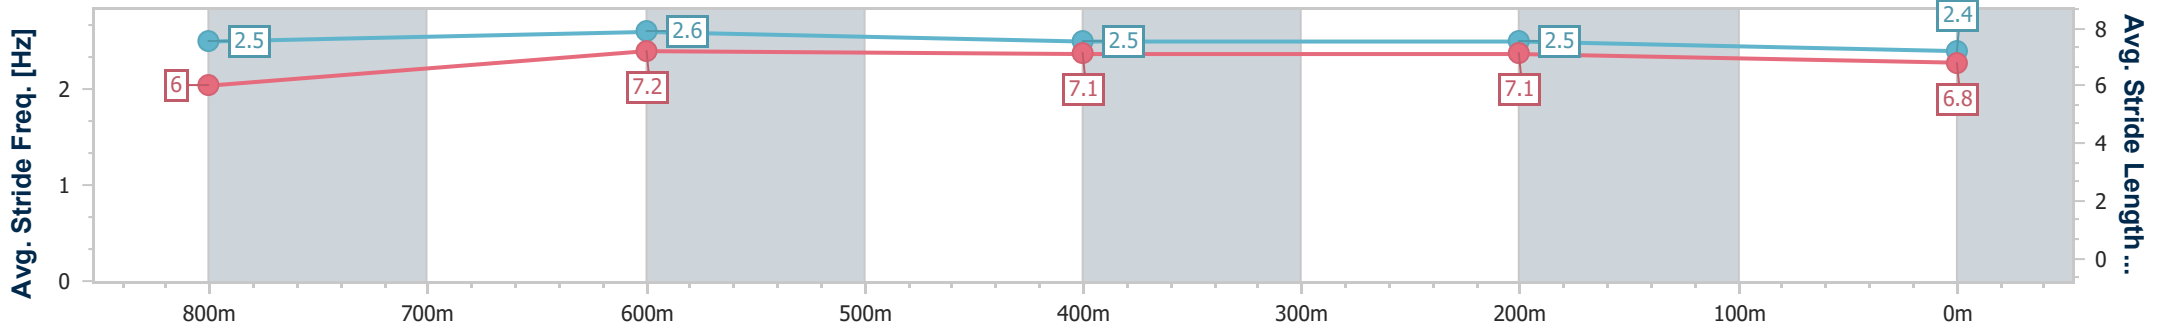

Horse/Jockey Name	Countess Tessa
Final Rank	2
Fastest Section Time (Section)	0:11.02 (800m)
Top Speed [km/h] (Section)	70.3 (800m)
Race State	Finished

Sunshine Coast QLD Professional
Race 6: IN CURTAINS & BLINDS Fillies and Mares
BENCHMARK 58 Handicap - 1000m

03 March 2023 - 20:31

Track Rating: Soft 5, Weather: Overcast, Rail Position: True

Section	Overall	800m	600m	400m	200m
Section Times	0:59.48 [2] (0:13.10)	0:46.38 [1] (0:11.02)	0:35.36 [4] (0:11.63)	0:23.73 [4] (0:11.35)	0:12.38 [1] (0:12.38)
Average Speed [km/h]	55.0	66.5	64.1	63.5	58.1
Top Speed [km/h]	69.6	70.3	65.4	65.1	60.6
Avg. Dist. to Rail [m]	10.3	5.4	5.9	8.9	7.2
Avg. Stride Freq. [Hz]	2.5	2.6	2.5	2.5	2.4
Avg. Stride Length [m]	6.0	7.2	7.1	7.1	6.8

- [ ] Ranking at each section and finish
- -.-.- No data available at this section
- NA No data available