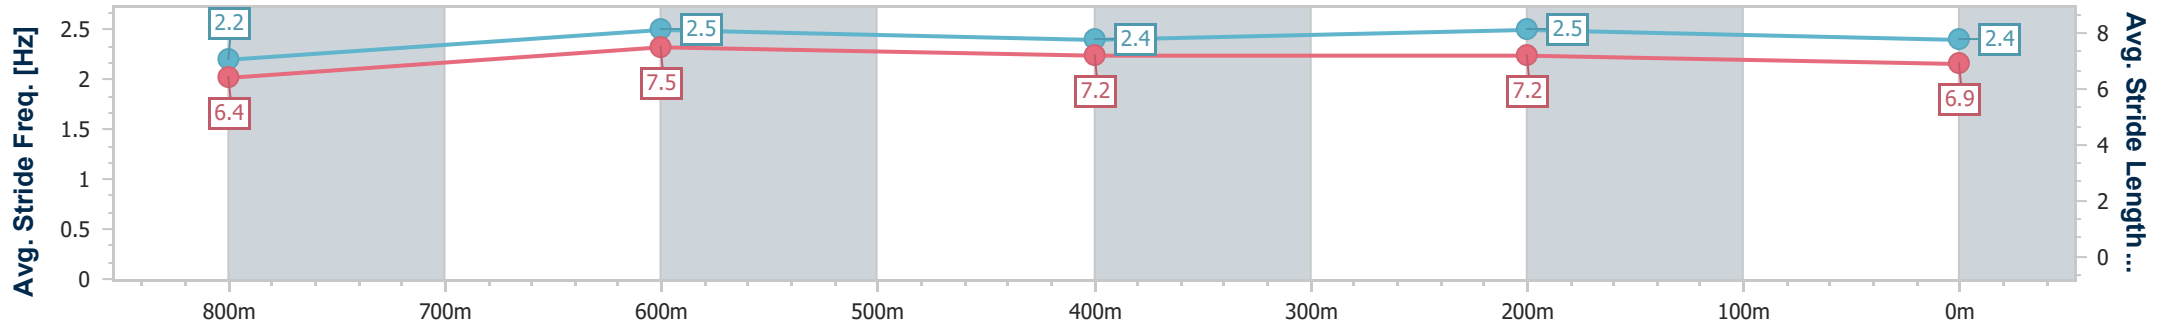

Horse/Jockey Name	Dream Entity
Final Rank	1
Fastest Section Time (Section)	0:10.89 (800m)
Top Speed [km/h] (Section)	69.4 (800m)
Race State	Finished

Sunshine Coast QLD Professional
Race 6: IN CURTAINS & BLINDS Fillies and Mares
BENCHMARK 58 Handicap - 1000m

03 March 2023 - 20:31

Track Rating: Soft 5, Weather: Overcast, Rail Position: True

Section	Overall	800m	600m	400m	200m
Section Times	0:59.32 [1] (0:13.66)	0:45.66 [9] (0:10.89)	0:34.77 [9] (0:11.54)	0:23.23 [10] (0:11.30)	0:11.93 [8] (0:11.93)
Average Speed [km/h]	52.7	67.2	63.3	63.8	60.3
Top Speed [km/h]	68.2	69.4	65.1	65.1	64.2
Avg. Dist. to Rail [m]	6.0	4.3	2.4	5.6	5.7
Avg. Stride Freq. [Hz]	2.2	2.5	2.4	2.5	2.4
Avg. Stride Length [m]	6.4	7.5	7.2	7.2	6.9

- [ ] Ranking at each section and finish
- -.-.- No data available at this section
- NA No data available