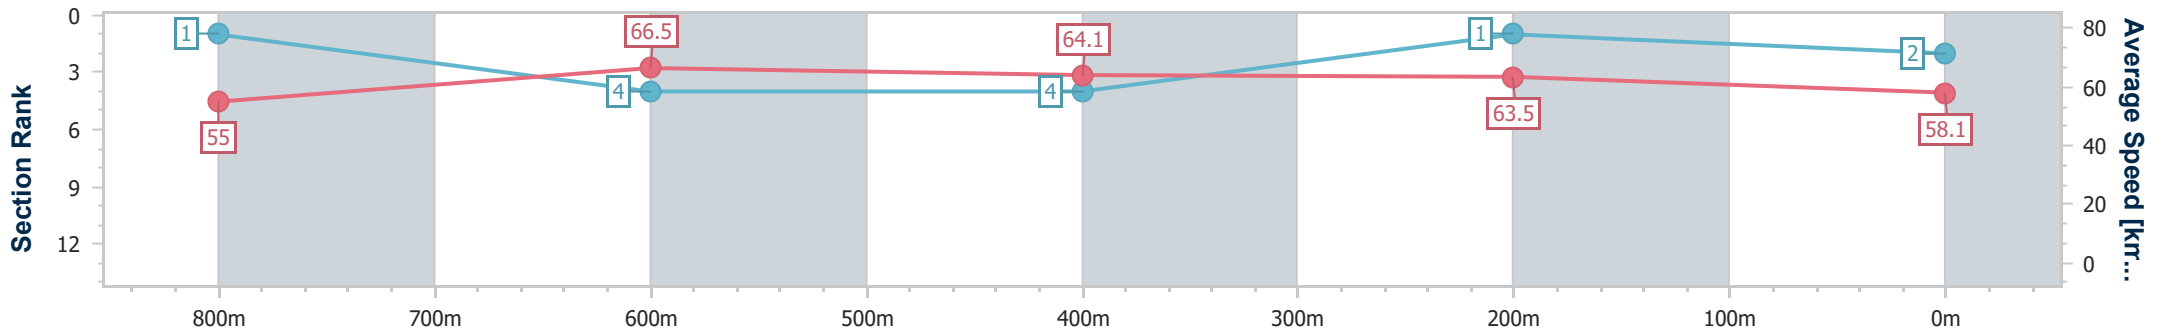

Horse/Jockey Name	Countess Tessa
Final Rank	2
Fastest Section Time (Section)	0:11.02 (800m)
Top Speed [km/h] (Section)	70.3 (800m)
Race State	Finished

Sunshine Coast QLD Professional
Race 6: IN CURTAINS & BLINDS Fillies and Mares
BENCHMARK 58 Handicap - 1000m

03 March 2023 - 20:31

Track Rating: Soft 5, Weather: Overcast, Rail Position: True

Section	Overall	800m	600m	400m	200m
Section Times	0:59.48 [2] (0:13.10)	0:46.38 [1] (0:11.02)	0:35.36 [4] (0:11.63)	0:23.73 [4] (0:11.35)	0:12.38 [1] (0:12.38)
Average Speed [km/h]	55.0	66.5	64.1	63.5	58.1
Top Speed [km/h]	69.6	70.3	65.4	65.1	60.6
Avg. Dist. to Rail [m]	10.3	5.4	5.9	8.9	7.2
Avg. Stride Freq. [Hz]	2.5	2.6	2.5	2.5	2.4
Avg. Stride Length [m]	6.0	7.2	7.1	7.1	6.8

- [ ] Ranking at each section and finish
- -.-.- No data available at this section
- NA No data available