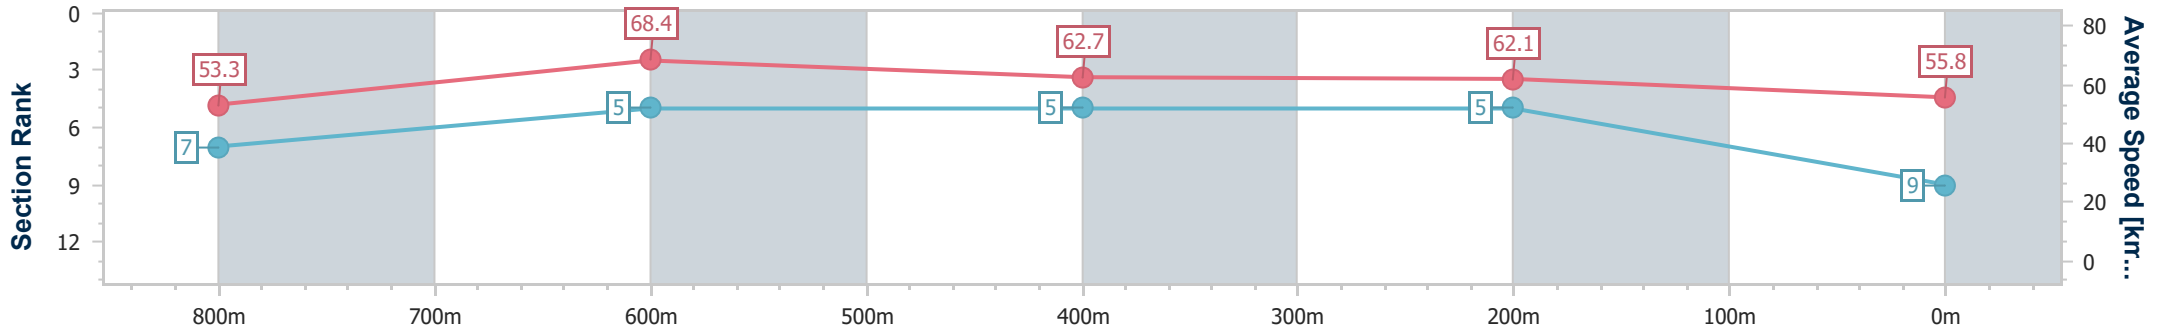

- [] Ranking at each section and finish
- .-.- No data available at this section
- NA No data available

Horse/Jockey Name	Martini Moment
Final Rank	9
Fastest Section Time (Section)	0:10.59 (800m)
Top Speed [km/h] (Section)	70.3 (Overall)
Race State	Finished

Sunshine Coast QLD Professional
 Race 6: IN CURTAINS & BLINDS Fillies and Mares
 BENCHMARK 58 Handicap - 1000m

03 March 2023 - 20:31

Track Rating: Soft 5, Weather: Overcast, Rail Position: True

Section	Overall	800m	600m	400m	200m
Section Times	1:00.23 [9] (0:13.52)	0:46.71 [7] (0:10.59)	0:36.12 [5] (0:11.61)	0:24.51 [5] (0:11.59)	0:12.92 [5] (0:12.92)
Average Speed [km/h]	53.3	68.4	62.7	62.1	55.8
Top Speed [km/h]	70.3	70.2	65.4	64.4	59.2
Avg. Dist. to Rail [m]	4.0	2.0	1.8	4.3	5.6
Avg. Stride Freq. [Hz]	2.4	2.5	2.5	2.5	2.3
Avg. Stride Length [m]	6.0	7.5	7.1	7.0	6.6