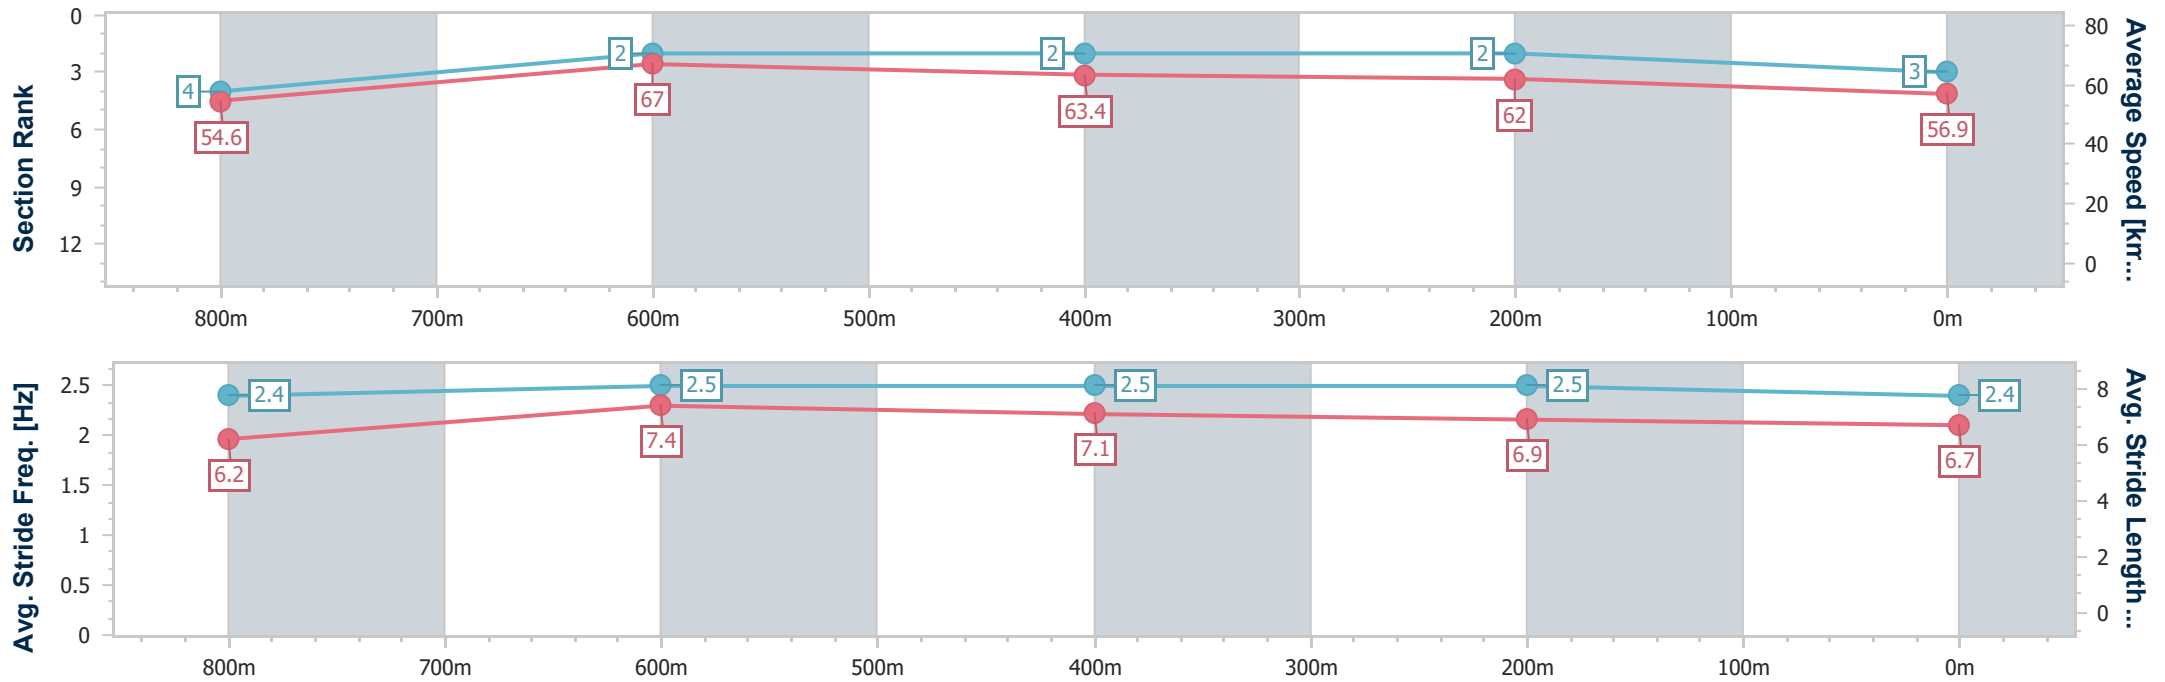

Horse/Jockey Name	Taormina Duchess
Final Rank	3
Fastest Section Time (Section)	0:10.84 (800m)
Top Speed [km/h] (Section)	69.3 (800m)
Race State	Finished

Sunshine Coast QLD Professional
Race 6: IN CURTAINS & BLINDS Fillies and Mares
BENCHMARK 58 Handicap - 1000m

03 March 2023 - 20:31

Track Rating: Soft 5, Weather: Overcast, Rail Position: True

Section	Overall	800m	600m	400m	200m
Section Times	0:59.85 [3] (0:13.20)	0:46.65 [4] (0:10.84)	0:35.81 [2] (0:11.53)	0:24.28 [2] (0:11.62)	0:12.66 [2] (0:12.66)
Average Speed [km/h]	54.6	67.0	63.4	62.0	56.9
Top Speed [km/h]	69.2	69.3	64.6	63.4	60.3
Avg. Dist. to Rail [m]	2.1	2.6	2.4	3.4	4.2
Avg. Stride Freq. [Hz]	2.4	2.5	2.5	2.5	2.4
Avg. Stride Length [m]	6.2	7.4	7.1	6.9	6.7

- [ ] Ranking at each section and finish
- -.-.- No data available at this section
- NA No data available