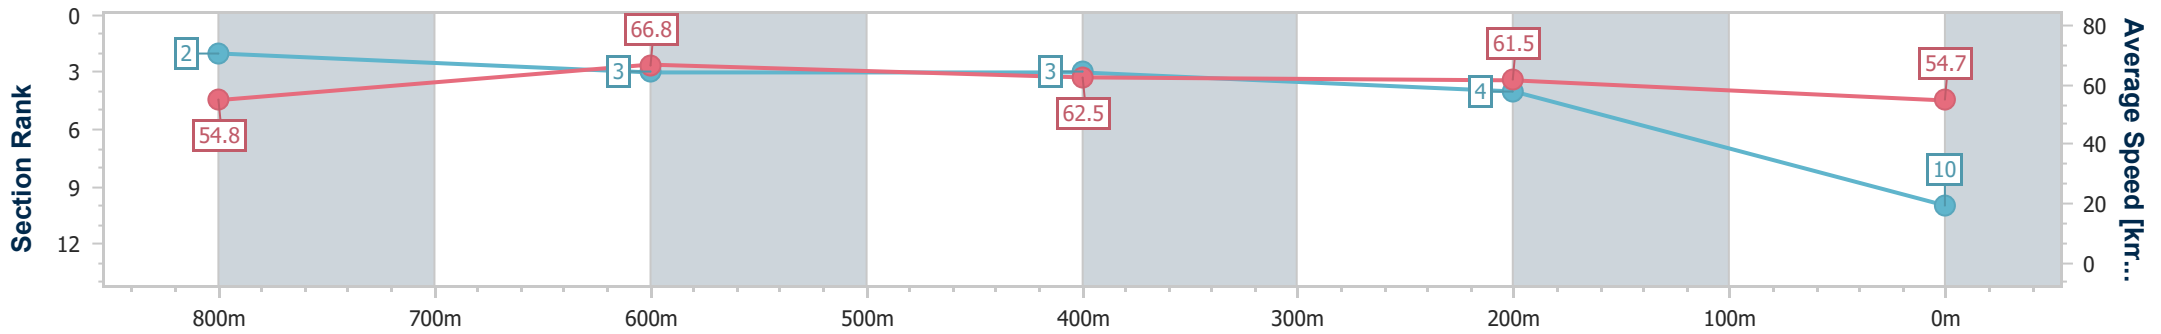

Sunshine Coast QLD Professional
 Race 6: IN CURTAINS & BLINDS Fillies and Mares
 BENCHMARK 58 Handicap - 1000m

03 March 2023 - 20:31

Track Rating: Soft 5, Weather: Overcast, Rail Position: True

Section	Overall	800m	600m	400m	200m
Section Times	1:00.23 [9] (0:13.52)	0:46.71 [7] (0:10.59)	0:36.12 [5] (0:11.61)	0:24.51 [5] (0:11.59)	0:12.92 [5] (0:12.92)
Average Speed [km/h]	53.3	68.4	62.7	62.1	55.8
Top Speed [km/h]	70.3	70.2	65.4	64.4	59.2
Avg. Dist. to Rail [m]	4.0	2.0	1.8	4.3	5.6
Avg. Stride Freq. [Hz]	2.4	2.5	2.5	2.5	2.3
Avg. Stride Length [m]	6.0	7.5	7.1	7.0	6.6

- [] Ranking at each section and finish
- .-.- No data available at this section
- NA No data available

Horse/Jockey Name	Sonic Arrow
Final Rank	10
Fastest Section Time (Section)	0:10.92 (800m)
Top Speed [km/h] (Section)	69.4 (Overall)
Race State	Finished

Sunshine Coast QLD Professional
Race 6: IN CURTAINS & BLINDS Fillies and Mares
BENCHMARK 58 Handicap - 1000m

03 March 2023 - 20:31

Track Rating: Soft 5, Weather: Overcast, Rail Position: True

Section	Overall	800m	600m	400m	200m
Section Times	1:00.48 [10] (0:13.14)	0:47.34 [2] (0:10.92)	0:36.42 [3] (0:11.56)	0:24.86 [3] (0:11.71)	0:13.15 [4] (0:13.15)
Average Speed [km/h]	54.8	66.8	62.5	61.5	54.7
Top Speed [km/h]	69.4	69.3	63.1	63.0	58.9
Avg. Dist. to Rail [m]	7.9	3.6	0.7	1.6	2.1
Avg. Stride Freq. [Hz]	2.4	2.6	2.5	2.5	2.3
Avg. Stride Length [m]	6.2	7.2	7.0	6.8	6.7