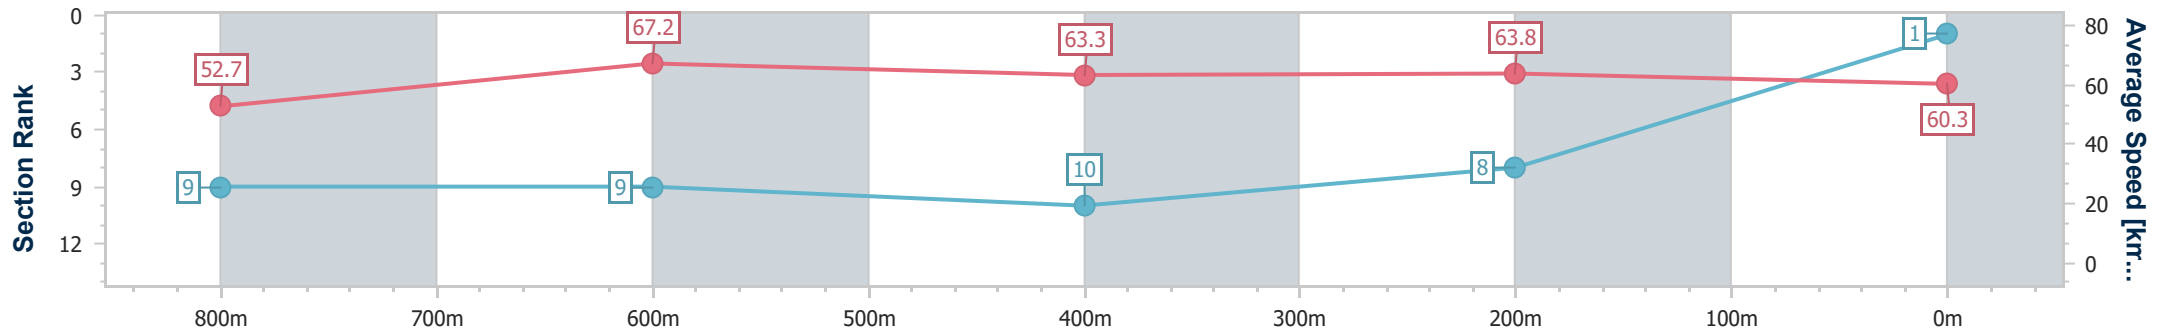

Horse/Jockey Name	Dream Entity
Final Rank	1
Fastest Section Time (Section)	0:10.89 (800m)
Top Speed [km/h] (Section)	69.4 (800m)
Race State	Finished

Sunshine Coast QLD Professional
Race 6: IN CURTAINS & BLINDS Fillies and Mares
BENCHMARK 58 Handicap - 1000m

03 March 2023 - 20:31

Track Rating: Soft 5, Weather: Overcast, Rail Position: True

Section	Overall	800m	600m	400m	200m
Section Times	0:59.32 [1] (0:13.66)	0:45.66 [9] (0:10.89)	0:34.77 [9] (0:11.54)	0:23.23 [10] (0:11.30)	0:11.93 [8] (0:11.93)
Average Speed [km/h]	52.7	67.2	63.3	63.8	60.3
Top Speed [km/h]	68.2	69.4	65.1	65.1	64.2
Avg. Dist. to Rail [m]	6.0	4.3	2.4	5.6	5.7
Avg. Stride Freq. [Hz]	2.2	2.5	2.4	2.5	2.4
Avg. Stride Length [m]	6.4	7.5	7.2	7.2	6.9

- [ ] Ranking at each section and finish
- -.-.- No data available at this section
- NA No data available