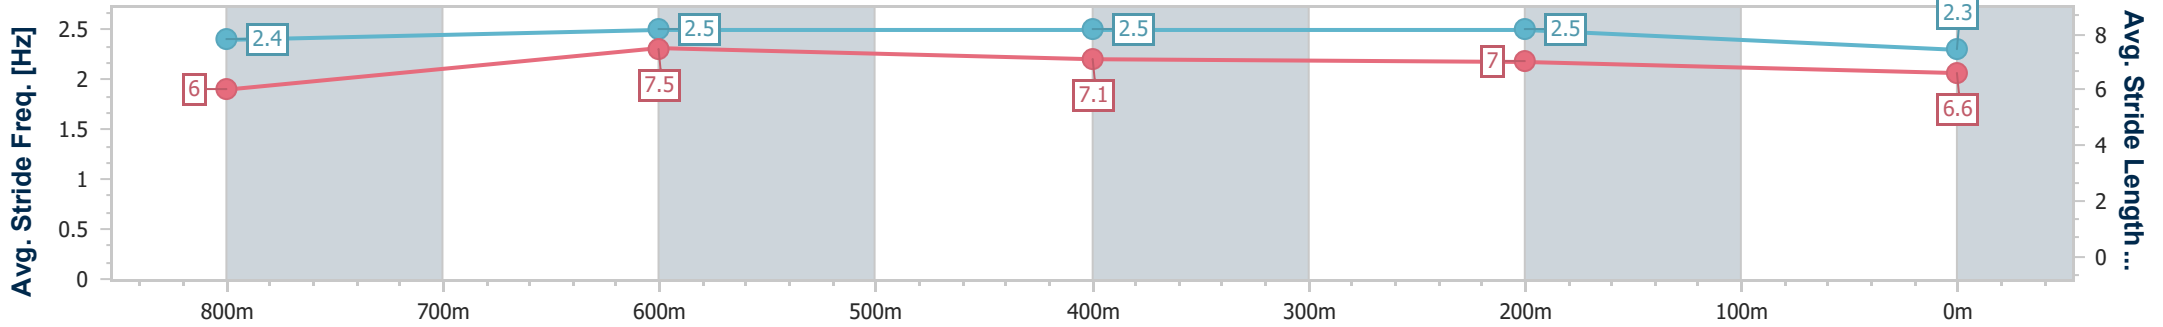

Sunshine Coast QLD Professional
 Race 6: IN CURTAINS & BLINDS Fillies and Mares
 BENCHMARK 58 Handicap - 1000m

03 March 2023 - 20:31

Track Rating: Soft 5, Weather: Overcast, Rail Position: True

Section	Overall	800m	600m	400m	200m
Section Times	1:00.06 [8] (0:14.05)	0:46.01 [10] (0:10.64)	0:35.37 [10] (0:11.09)	0:24.28 [6] (0:11.76)	0:12.52 [9] (0:12.52)
Average Speed [km/h]	51.3	67.9	64.7	61.3	57.5
Top Speed [km/h]	67.3	69.9	66.3	64.8	59.7
Avg. Dist. to Rail [m]	2.9	1.6	1.1	1.5	5.9
Avg. Stride Freq. [Hz]	2.3	2.4	2.4	2.3	2.3
Avg. Stride Length [m]	6.1	7.7	7.5	7.4	7.0

- [] Ranking at each section and finish
- .-.- No data available at this section
- NA No data available

Horse/Jockey Name	Martini Moment
Final Rank	9
Fastest Section Time (Section)	0:10.59 (800m)
Top Speed [km/h] (Section)	70.3 (Overall)
Race State	Finished

Sunshine Coast QLD Professional
 Race 6: IN CURTAINS & BLINDS Fillies and Mares
 BENCHMARK 58 Handicap - 1000m

03 March 2023 - 20:31

Track Rating: Soft 5, Weather: Overcast, Rail Position: True

Section	Overall	800m	600m	400m	200m
Section Times	1:00.23 [9] (0:13.52)	0:46.71 [7] (0:10.59)	0:36.12 [5] (0:11.61)	0:24.51 [5] (0:11.59)	0:12.92 [5] (0:12.92)
Average Speed [km/h]	53.3	68.4	62.7	62.1	55.8
Top Speed [km/h]	70.3	70.2	65.4	64.4	59.2
Avg. Dist. to Rail [m]	4.0	2.0	1.8	4.3	5.6
Avg. Stride Freq. [Hz]	2.4	2.5	2.5	2.5	2.3
Avg. Stride Length [m]	6.0	7.5	7.1	7.0	6.6