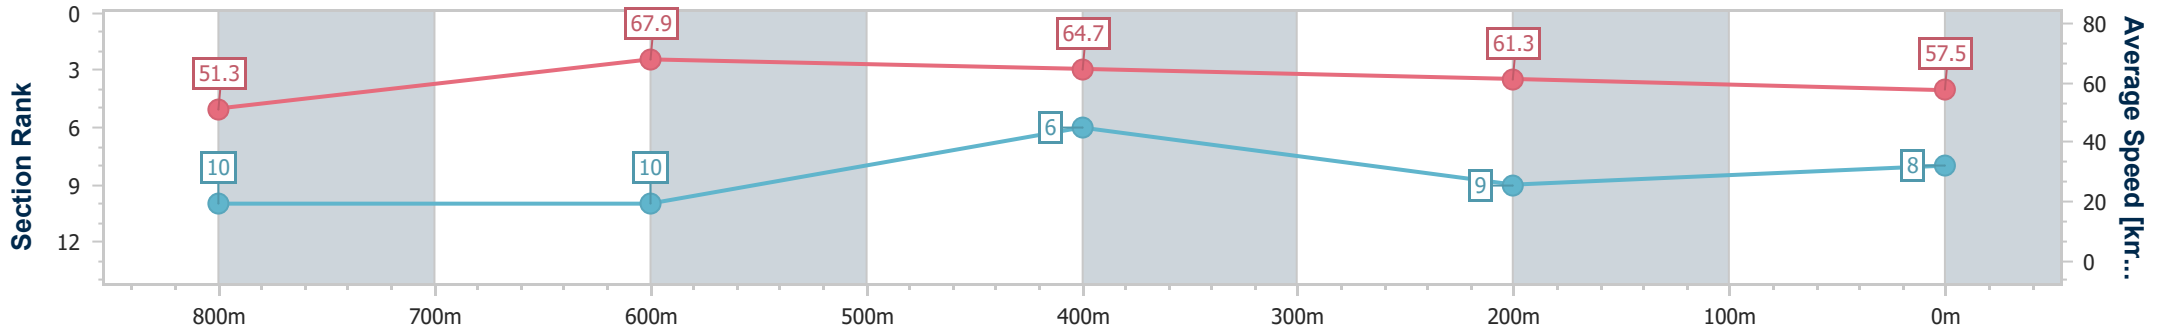

- [] Ranking at each section and finish
- .-.- No data available at this section
- NA No data available

Horse/Jockey Name	Elesprit Miss
Final Rank	8
Fastest Section Time (Section)	0:10.64 (800m)
Top Speed [km/h] (Section)	69.9 (800m)
Race State	Finished

Sunshine Coast QLD Professional
 Race 6: IN CURTAINS & BLINDS Fillies and Mares
 BENCHMARK 58 Handicap - 1000m

03 March 2023 - 20:31

Track Rating: Soft 5, Weather: Overcast, Rail Position: True

Section	Overall	800m	600m	400m	200m
Section Times	1:00.06 [8] (0:14.05)	0:46.01 [10] (0:10.64)	0:35.37 [10] (0:11.09)	0:24.28 [6] (0:11.76)	0:12.52 [9] (0:12.52)
Average Speed [km/h]	51.3	67.9	64.7	61.3	57.5
Top Speed [km/h]	67.3	69.9	66.3	64.8	59.7
Avg. Dist. to Rail [m]	2.9	1.6	1.1	1.5	5.9
Avg. Stride Freq. [Hz]	2.3	2.4	2.4	2.3	2.3
Avg. Stride Length [m]	6.1	7.7	7.5	7.4	7.0