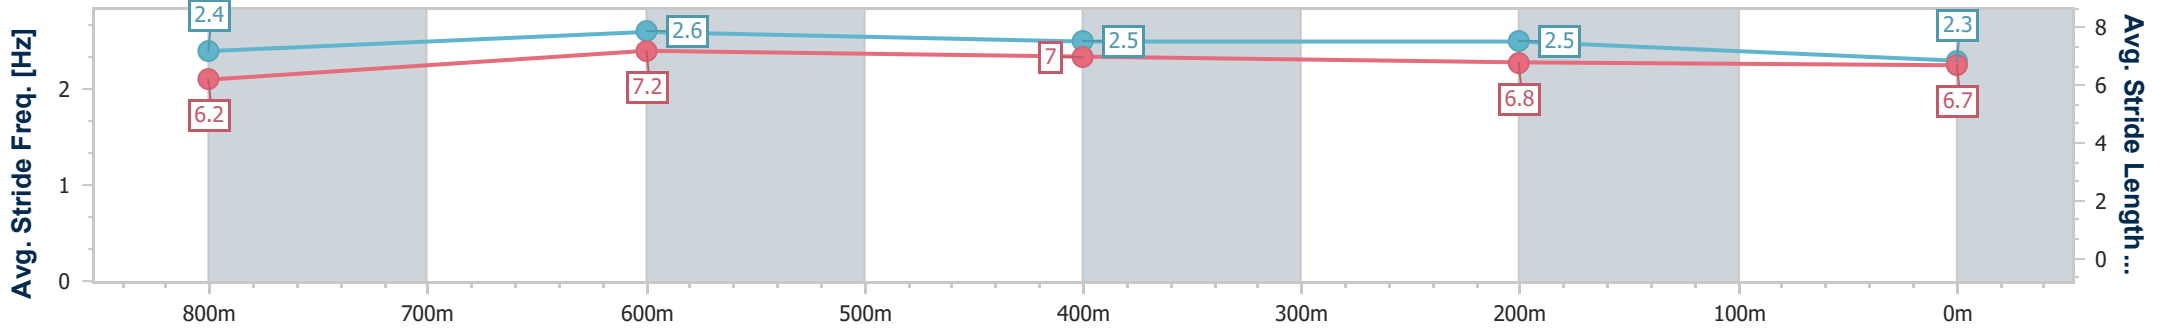

Sunshine Coast QLD Professional
 Race 6: IN CURTAINS & BLINDS Fillies and Mares
 BENCHMARK 58 Handicap - 1000m

03 March 2023 - 20:31

Track Rating: Soft 5, Weather: Overcast, Rail Position: True

Section	Overall	800m	600m	400m	200m
Section Times	1:00.23 [9] (0:13.52)	0:46.71 [7] (0:10.59)	0:36.12 [5] (0:11.61)	0:24.51 [5] (0:11.59)	0:12.92 [5] (0:12.92)
Average Speed [km/h]	53.3	68.4	62.7	62.1	55.8
Top Speed [km/h]	70.3	70.2	65.4	64.4	59.2
Avg. Dist. to Rail [m]	4.0	2.0	1.8	4.3	5.6
Avg. Stride Freq. [Hz]	2.4	2.5	2.5	2.5	2.3
Avg. Stride Length [m]	6.0	7.5	7.1	7.0	6.6

- [] Ranking at each section and finish
- .-.- No data available at this section
- NA No data available

Horse/Jockey Name	Sonic Arrow
Final Rank	10
Fastest Section Time (Section)	0:10.92 (800m)
Top Speed [km/h] (Section)	69.4 (Overall)
Race State	Finished

Sunshine Coast QLD Professional
Race 6: IN CURTAINS & BLINDS Fillies and Mares
BENCHMARK 58 Handicap - 1000m

03 March 2023 - 20:31

Track Rating: Soft 5, Weather: Overcast, Rail Position: True

Section	Overall	800m	600m	400m	200m
Section Times	1:00.48 [10] (0:13.14)	0:47.34 [2] (0:10.92)	0:36.42 [3] (0:11.56)	0:24.86 [3] (0:11.71)	0:13.15 [4] (0:13.15)
Average Speed [km/h]	54.8	66.8	62.5	61.5	54.7
Top Speed [km/h]	69.4	69.3	63.1	63.0	58.9
Avg. Dist. to Rail [m]	7.9	3.6	0.7	1.6	2.1
Avg. Stride Freq. [Hz]	2.4	2.6	2.5	2.5	2.3
Avg. Stride Length [m]	6.2	7.2	7.0	6.8	6.7

- [] Ranking at each section and finish
- .-.- No data available at this section
- NA No data available