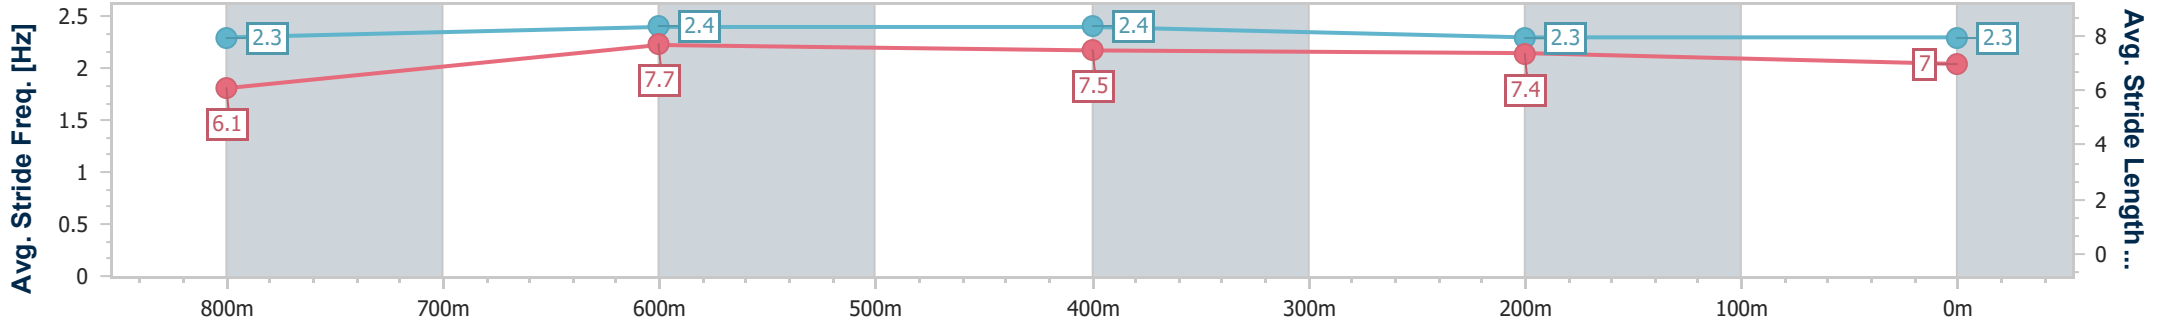

- [] Ranking at each section and finish
- .-.- No data available at this section
- NA No data available

Horse/Jockey Name	Elesprit Miss
Final Rank	8
Fastest Section Time (Section)	0:10.64 (800m)
Top Speed [km/h] (Section)	69.9 (800m)
Race State	Finished

Sunshine Coast QLD Professional
 Race 6: IN CURTAINS & BLINDS Fillies and Mares
 BENCHMARK 58 Handicap - 1000m

03 March 2023 - 20:31

Track Rating: Soft 5, Weather: Overcast, Rail Position: True

Section	Overall	800m	600m	400m	200m
Section Times	1:00.06 [8] (0:14.05)	0:46.01 [10] (0:10.64)	0:35.37 [10] (0:11.09)	0:24.28 [6] (0:11.76)	0:12.52 [9] (0:12.52)
Average Speed [km/h]	51.3	67.9	64.7	61.3	57.5
Top Speed [km/h]	67.3	69.9	66.3	64.8	59.7
Avg. Dist. to Rail [m]	2.9	1.6	1.1	1.5	5.9
Avg. Stride Freq. [Hz]	2.3	2.4	2.4	2.3	2.3
Avg. Stride Length [m]	6.1	7.7	7.5	7.4	7.0