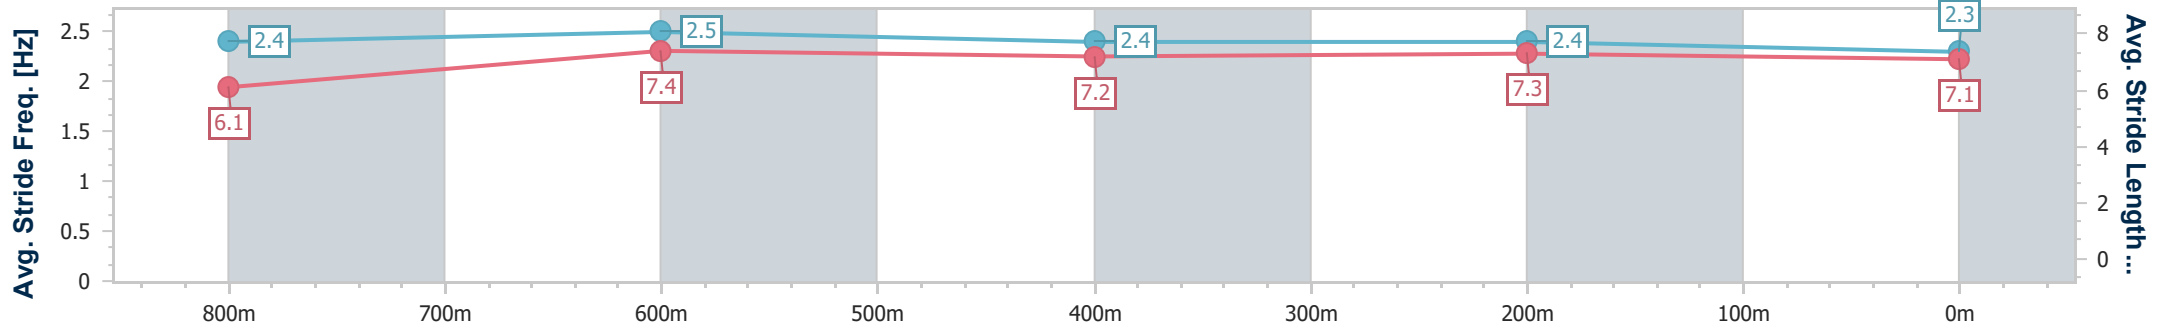

Horse/Jockey Name	Grandeur Rose
Final Rank	5
Fastest Section Time (Section)	0:11.03 (800m)
Top Speed [km/h] (Section)	69.3 (800m)
Race State	Finished

Sunshine Coast QLD Professional
Race 6: IN CURTAINS & BLINDS Fillies and Mares
BENCHMARK 58 Handicap - 1000m

03 March 2023 - 20:31

Track Rating: Soft 5, Weather: Overcast, Rail Position: True

Section	Overall	800m	600m	400m	200m
Section Times	0:59.97 [5] (0:13.38)	0:46.59 [6] (0:11.03)	0:35.56 [7] (0:11.58)	0:23.98 [8] (0:11.61)	0:12.37 [10] (0:12.37)
Average Speed [km/h]	53.8	66.7	63.5	62.1	58.2
Top Speed [km/h]	67.7	69.3	65.1	64.2	60.1
Avg. Dist. to Rail [m]	8.3	6.1	3.5	5.6	7.9
Avg. Stride Freq. [Hz]	2.4	2.5	2.4	2.4	2.3
Avg. Stride Length [m]	6.1	7.4	7.2	7.3	7.1

- [ ] Ranking at each section and finish
- -.-.- No data available at this section
- NA No data available