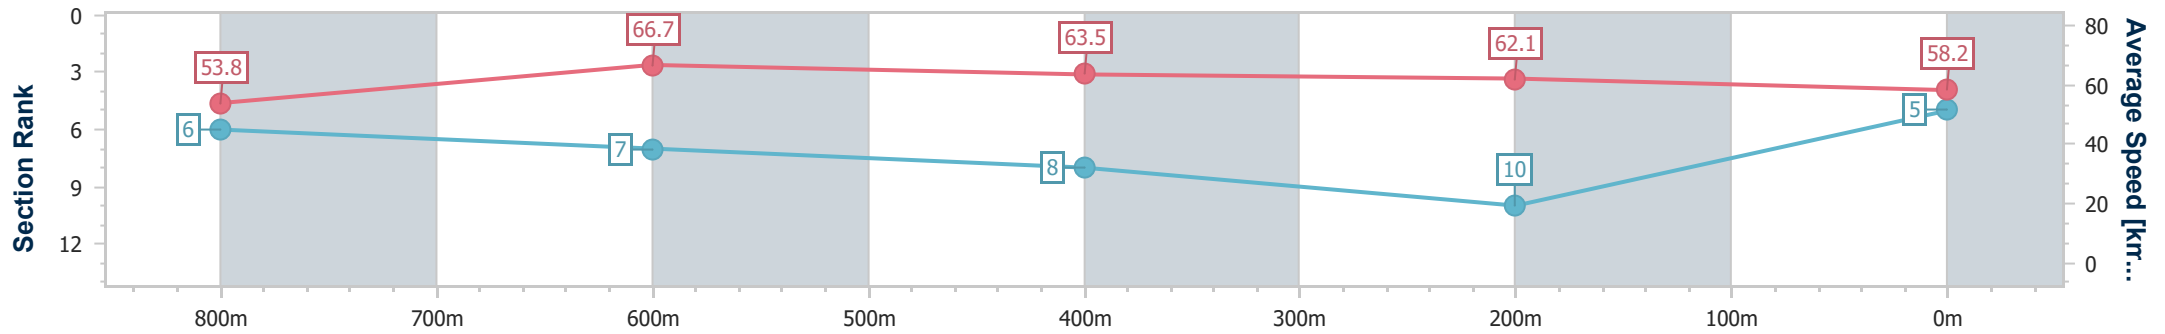

Horse/Jockey Name	Grandeur Rose
Final Rank	5
Fastest Section Time (Section)	0:11.03 (800m)
Top Speed [km/h] (Section)	69.3 (800m)
Race State	Finished

Sunshine Coast QLD Professional
Race 6: IN CURTAINS & BLINDS Fillies and Mares
BENCHMARK 58 Handicap - 1000m

03 March 2023 - 20:31

Track Rating: Soft 5, Weather: Overcast, Rail Position: True

Section	Overall	800m	600m	400m	200m
Section Times	0:59.97 [5] (0:13.38)	0:46.59 [6] (0:11.03)	0:35.56 [7] (0:11.58)	0:23.98 [8] (0:11.61)	0:12.37 [10] (0:12.37)
Average Speed [km/h]	53.8	66.7	63.5	62.1	58.2
Top Speed [km/h]	67.7	69.3	65.1	64.2	60.1
Avg. Dist. to Rail [m]	8.3	6.1	3.5	5.6	7.9
Avg. Stride Freq. [Hz]	2.4	2.5	2.4	2.4	2.3
Avg. Stride Length [m]	6.1	7.4	7.2	7.3	7.1

- [ ] Ranking at each section and finish
- -.-.- No data available at this section
- NA No data available