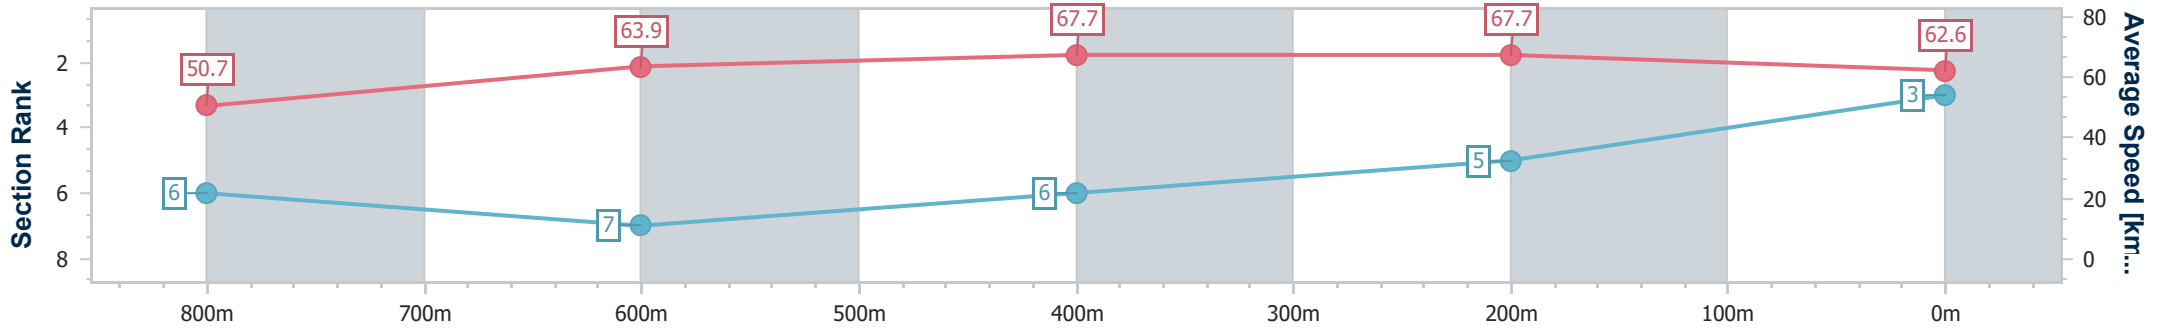

BRISBANE RACING CLUB

Section	Overall	800m	600m	400m	200m
Section Times	0:58.37 [3] (0:14.33)	0:44.04 [6] (0:11.35)	0:32.69 [7] (0:10.55)	0:22.14 [6] (0:10.63)	0:11.51 [5] (0:11.51)
Average Speed [km/h]	50.7	63.9	67.7	67.7	62.6
Top Speed [km/h]	64.2	67.1	68.8	68.6	66.3
Avg. Dist. to Rail [m]	6.0	2.0	1.6	0.9	3.3
Avg. Stride Freq. [Hz]	2.2	2.3	1.9	2.3	2.2
Avg. Stride Length [m]	6.4	7.8	10.0	8.1	7.7