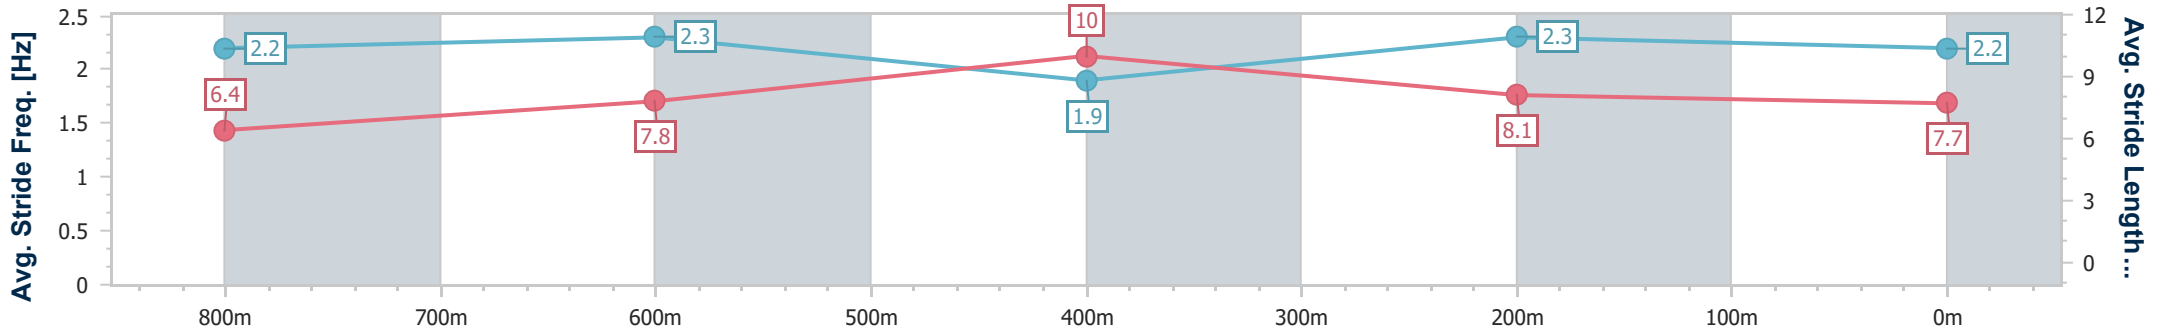

BRISBANE RACING CLUB

Section	Overall	800m	600m	400m	200m
Section Times	0:58.37 [3] (0:14.33)	0:44.04 [6] (0:11.35)	0:32.69 [7] (0:10.55)	0:22.14 [6] (0:10.63)	0:11.51 [5] (0:11.51)
Average Speed [km/h]	50.7	63.9	67.7	67.7	62.6
Top Speed [km/h]	64.2	67.1	68.8	68.6	66.3
Avg. Dist. to Rail [m]	6.0	2.0	1.6	0.9	3.3
Avg. Stride Freq. [Hz]	2.2	2.3	1.9	2.3	2.2
Avg. Stride Length [m]	6.4	7.8	10.0	8.1	7.7