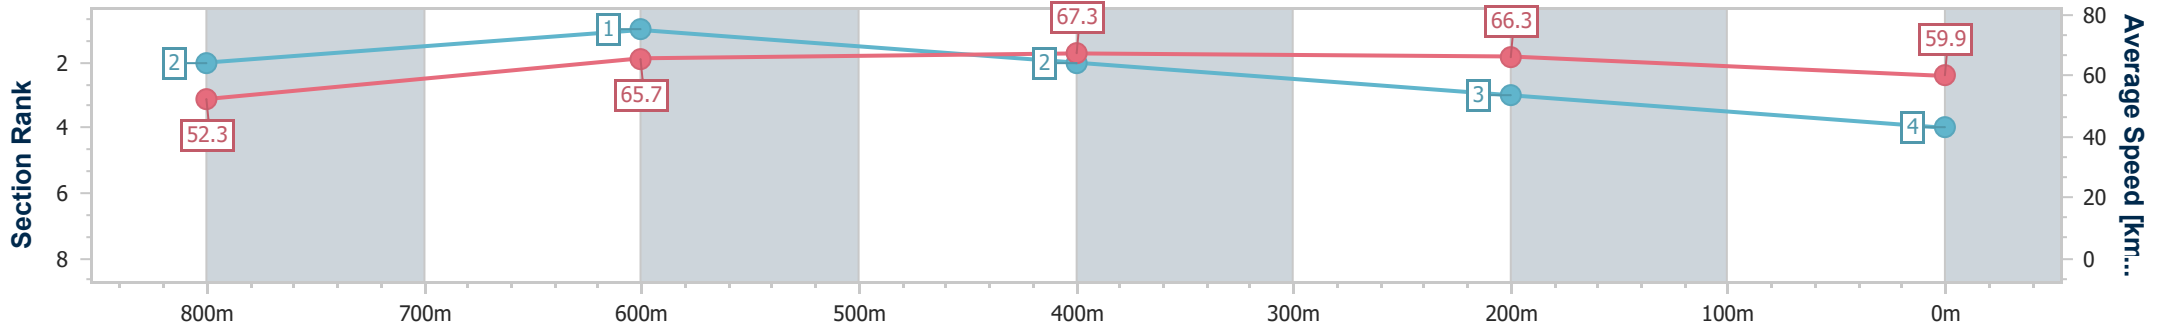

BRISBANE RACING CLUB

Section	Overall	800m	600m	400m	200m
Section Times	0:58.52 [4] (0:13.80)	0:44.72 [2] (0:10.99)	0:33.73 [1] (0:10.87)	0:22.86 [2] (0:10.86)	0:12.00 [3] (0:12.00)
Average Speed [km/h]	52.3	65.7	67.3	66.3	59.9
Top Speed [km/h]	67.6	67.2	67.8	67.5	63.0
Avg. Dist. to Rail [m]	3.1	0.8	3.0	3.9	1.9
Avg. Stride Freq. [Hz]	2.3	2.4	2.5	2.5	2.4
Avg. Stride Length [m]	6.2	7.4	7.4	7.3	7.1