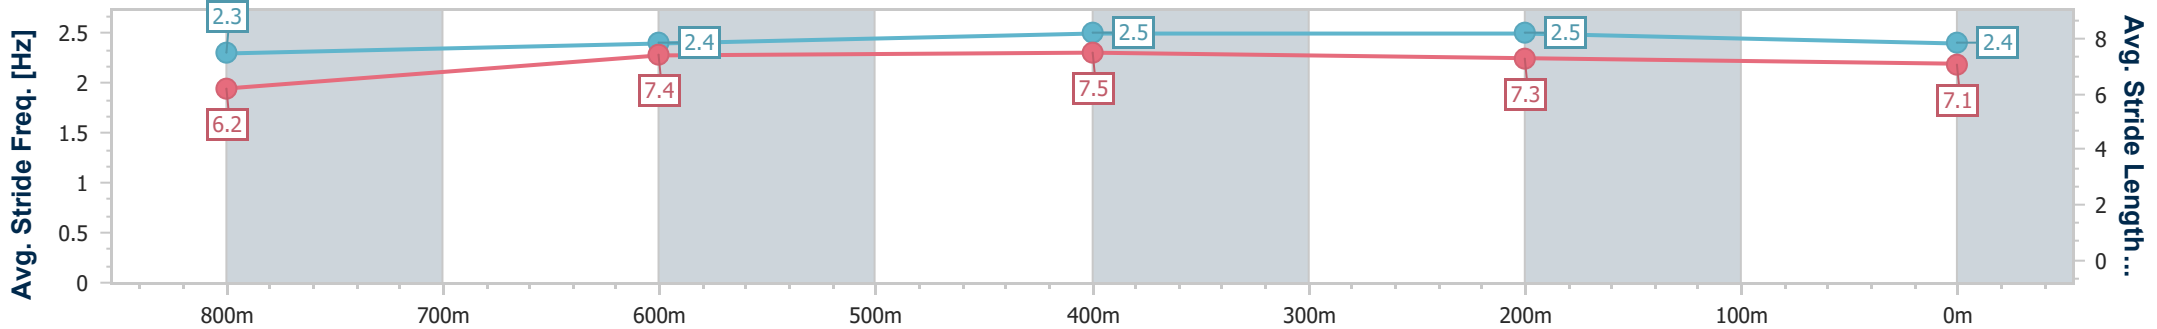

Horse/Jockey Name	Deer Trail
Final Rank	5
Fastest Section Time (Section)	0:10.77 (600m)
Top Speed [km/h] (Section)	69.2 (400m)
Race State	Finished

Eagle Farm QLD Professional
Race 2: CELEBRATING GRACE INNES QTIS JEWEL PRELUDE
3YO QUALITY HANDICAP - 1000m
04 March 2023 - 12:38
Track Rating: Good 4, Weather: Fine, Rail Position: +4m Entire Course

BRISBANE
RACING CLUB

Section	Overall	800m	600m	400m	200m
Section Times	0:58.54 [5] (0:14.10)	0:44.44 [5] (0:11.15)	0:33.29 [5] (0:10.77)	0:22.52 [5] (0:10.84)	0:11.68 [6] (0:11.68)
Average Speed [km/h]	51.3	64.9	67.4	66.3	61.7
Top Speed [km/h]	65.3	67.7	69.2	69.2	64.0
Avg. Dist. to Rail [m]	2.9	1.1	1.8	4.6	6.4
Avg. Stride Freq. [Hz]	2.3	2.4	2.5	2.5	2.4
Avg. Stride Length [m]	6.2	7.4	7.5	7.3	7.1

- [ ] Ranking at each section and finish
- -.-.- No data available at this section
- NA No data available