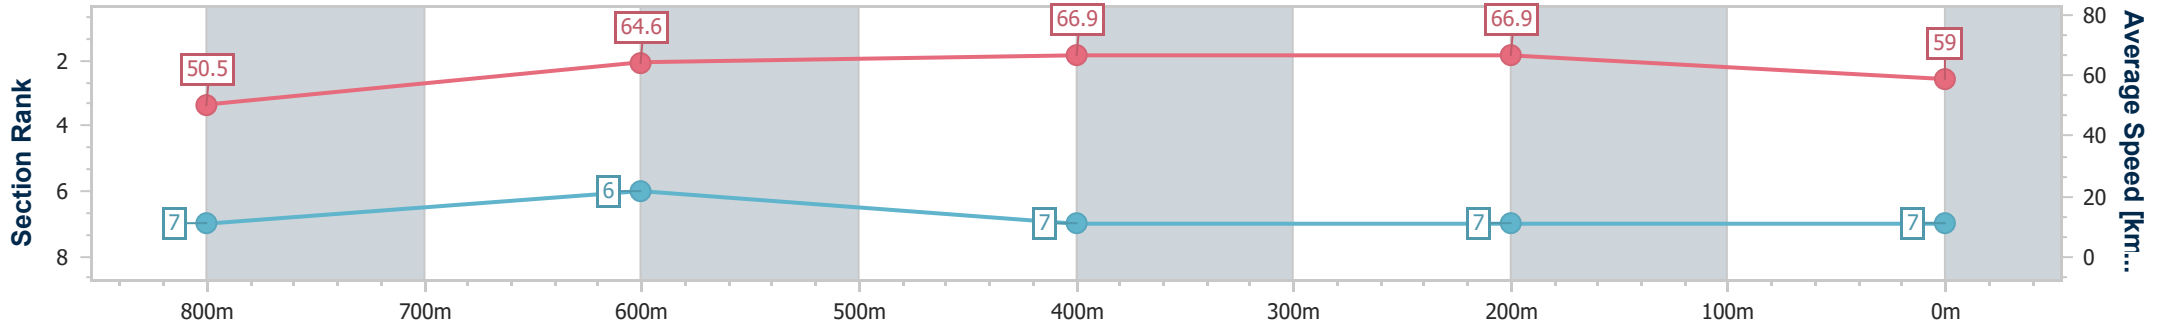

Horse/Jockey Name	Tequila Dancer
Final Rank	7
Fastest Section Time (Section)	0:10.78 (600m)
Top Speed [km/h] (Section)	69.0 (600m)
Race State	Finished

Eagle Farm QLD Professional
Race 2: CELEBRATING GRACE INNES QTIS JEWEL PRELUDE
3YO QUALITY HANDICAP - 1000m
04 March 2023 - 12:38
Track Rating: Good 4, Weather: Fine, Rail Position: +4m Entire Course

BRISBANE
RACING CLUB

Section	Overall	800m	600m	400m	200m
Section Times	0:59.33 [7] (0:14.33)	0:45.00 [7] (0:11.23)	0:33.77 [6] (0:10.78)	0:22.99 [7] (0:10.78)	0:12.21 [7] (0:12.21)
Average Speed [km/h]	50.5	64.6	66.9	66.9	59.0
Top Speed [km/h]	62.6	66.7	69.0	68.5	64.3
Avg. Dist. to Rail [m]	4.8	1.9	0.5	1.9	2.2
Avg. Stride Freq. [Hz]	2.3	2.5	2.5	2.5	2.4
Avg. Stride Length [m]	6.1	7.0	7.4	7.3	6.9

- [ ] Ranking at each section and finish
- -.-.- No data available at this section
- NA No data available