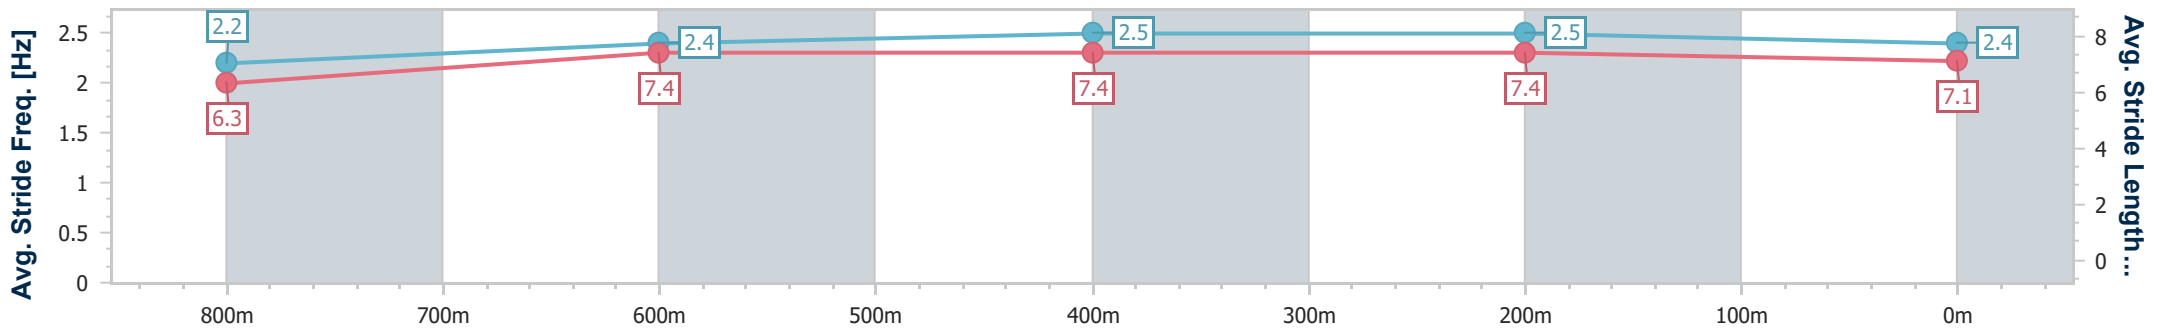

Horse/Jockey Name	Hard To Say
Final Rank	6
Fastest Section Time (Section)	0:10.76 (600m)
Top Speed [km/h] (Section)	67.4 (600m)
Race State	Finished

Eagle Farm QLD Professional
Race 2: CELEBRATING GRACE INNES QTIS JEWEL PRELUDE
3YO QUALITY HANDICAP - 1000m
04 March 2023 - 12:38
Track Rating: Good 4, Weather: Fine, Rail Position: +4m Entire Course

BRISBANE RACING CLUB

Section	Overall	800m	600m	400m	200m
Section Times	0:58.71 [6] (0:14.10)	0:44.61 [4] (0:11.09)	0:33.52 [4] (0:10.76)	0:22.76 [4] (0:10.83)	0:11.93 [4] (0:11.93)
Average Speed [km/h]	51.2	65.0	66.7	66.5	60.3
Top Speed [km/h]	64.8	66.7	67.4	67.1	64.7
Avg. Dist. to Rail [m]	2.1	0.4	0.8	1.9	0.6
Avg. Stride Freq. [Hz]	2.2	2.4	2.5	2.5	2.4
Avg. Stride Length [m]	6.3	7.4	7.4	7.4	7.1

- [ ] Ranking at each section and finish
- -.-.- No data available at this section
- NA No data available