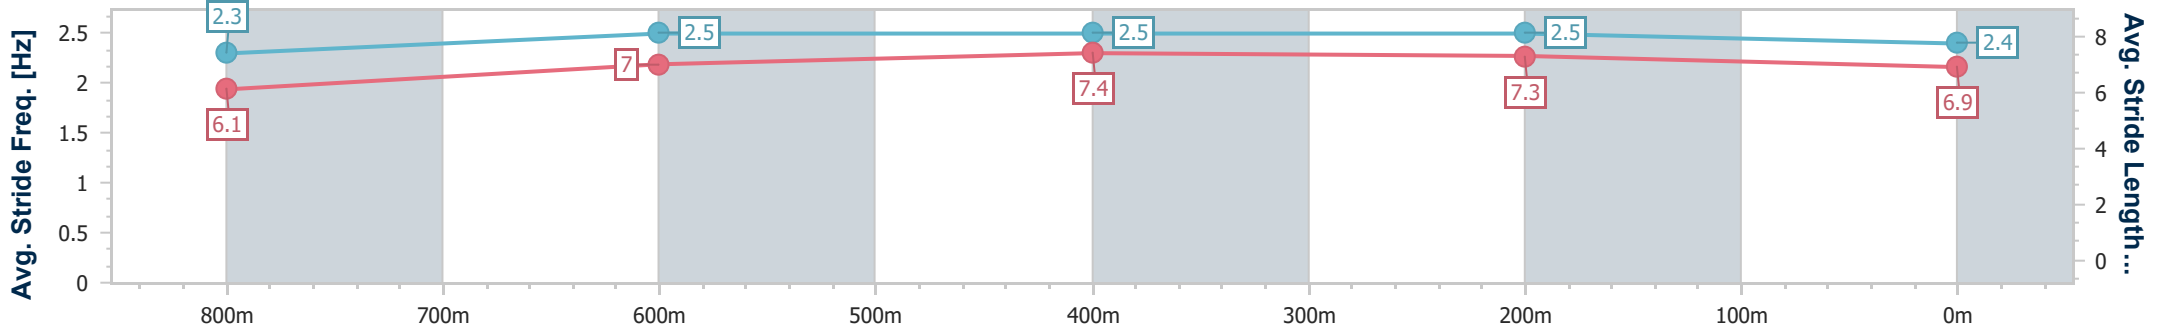

Horse/Jockey Name	Tequila Dancer
Final Rank	7
Fastest Section Time (Section)	0:10.78 (600m)
Top Speed [km/h] (Section)	69.0 (600m)
Race State	Finished

Eagle Farm QLD Professional
Race 2: CELEBRATING GRACE INNES QTIS JEWEL PRELUDE
3YO QUALITY HANDICAP - 1000m
04 March 2023 - 12:38
Track Rating: Good 4, Weather: Fine, Rail Position: +4m Entire Course

BRISBANE
RACING CLUB

Section	Overall	800m	600m	400m	200m
Section Times	0:59.33 [7] (0:14.33)	0:45.00 [7] (0:11.23)	0:33.77 [6] (0:10.78)	0:22.99 [7] (0:10.78)	0:12.21 [7] (0:12.21)
Average Speed [km/h]	50.5	64.6	66.9	66.9	59.0
Top Speed [km/h]	62.6	66.7	69.0	68.5	64.3
Avg. Dist. to Rail [m]	4.8	1.9	0.5	1.9	2.2
Avg. Stride Freq. [Hz]	2.3	2.5	2.5	2.5	2.4
Avg. Stride Length [m]	6.1	7.0	7.4	7.3	6.9

- [ ] Ranking at each section and finish
- -.-.- No data available at this section
- NA No data available