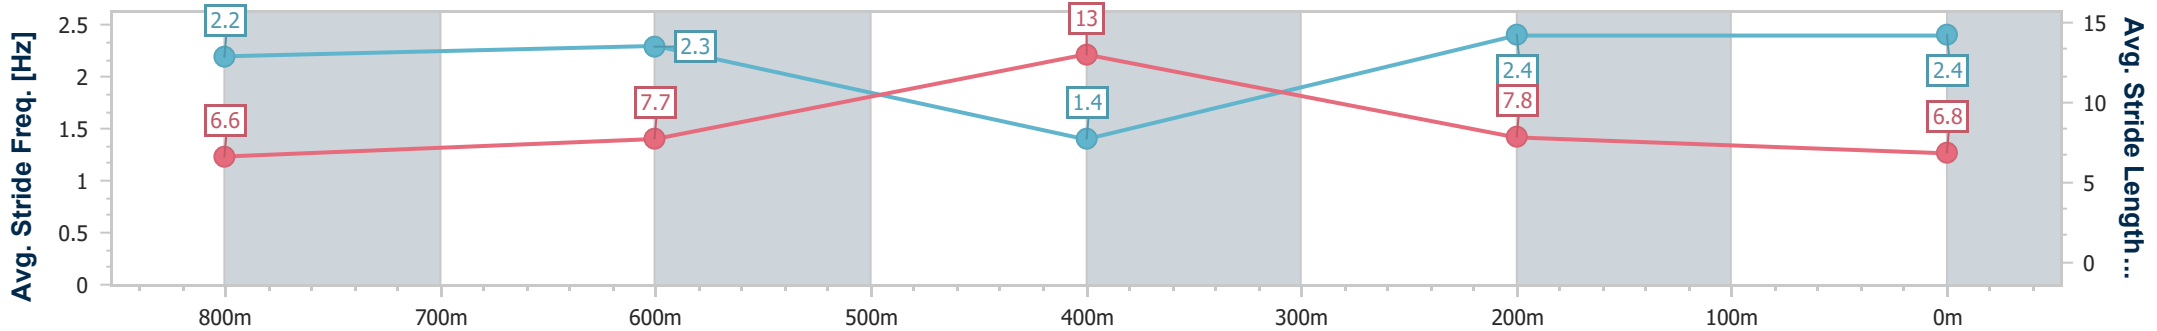

Horse/Jockey Name	Beast Mode
Final Rank	2
Fastest Section Time (Section)	0:10.71 (600m)
Top Speed [km/h] (Section)	69.3 (400m)
Race State	Finished

Eagle Farm QLD Professional
Race 2: CELEBRATING GRACE INNES QTIS JEWEL PRELUDE
3YO QUALITY HANDICAP - 1000m
04 March 2023 - 12:38
Track Rating: Good 4, Weather: Fine, Rail Position: +4m Entire Course

BRISBANE
RACING CLUB

Section	Overall	800m	600m	400m	200m
Section Times	0:58.32 [2] (0:13.75)	0:44.57 [1] (0:11.12)	0:33.45 [2] (0:10.71)	0:22.74 [1] (0:10.72)	0:12.02 [1] (0:12.02)
Average Speed [km/h]	52.6	64.8	67.2	67.1	59.9
Top Speed [km/h]	65.7	66.8	69.2	69.3	64.3
Avg. Dist. to Rail [m]	5.2	0.3	0.4	1.1	2.9
Avg. Stride Freq. [Hz]	2.2	2.3	1.4	2.4	2.4
Avg. Stride Length [m]	6.6	7.7	13.0	7.8	6.8

- [ ] Ranking at each section and finish
- -.-.- No data available at this section
- NA No data available