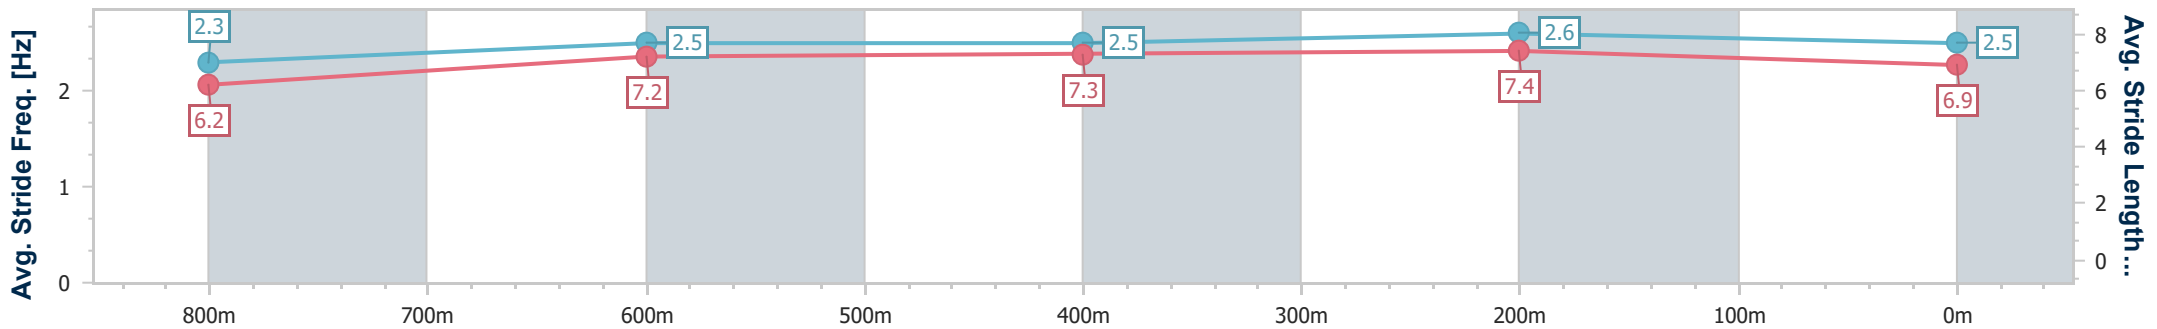

04 March 2023 - 12:38

Track Rating: Good 4, Weather: Fine, Rail Position: +4m Entire Course

BRISBANE RACING CLUB

Section	Overall	800m	600m	400m	200m
Section Times	0:58.17 [1] (0:13.98)	0:44.19 [3] (0:11.00)	0:33.19 [3] (0:10.92)	0:22.27 [3] (0:10.57)	0:11.70 [2] (0:11.70)
Average Speed [km/h]	51.7	65.4	67.1	68.1	61.5
Top Speed [km/h]	65.0	66.9	68.8	69.7	66.1
Avg. Dist. to Rail [m]	2.9	0.5	3.4	4.8	4.9
Avg. Stride Freq. [Hz]	2.3	2.5	2.5	2.6	2.5
Avg. Stride Length [m]	6.2	7.2	7.3	7.4	6.9