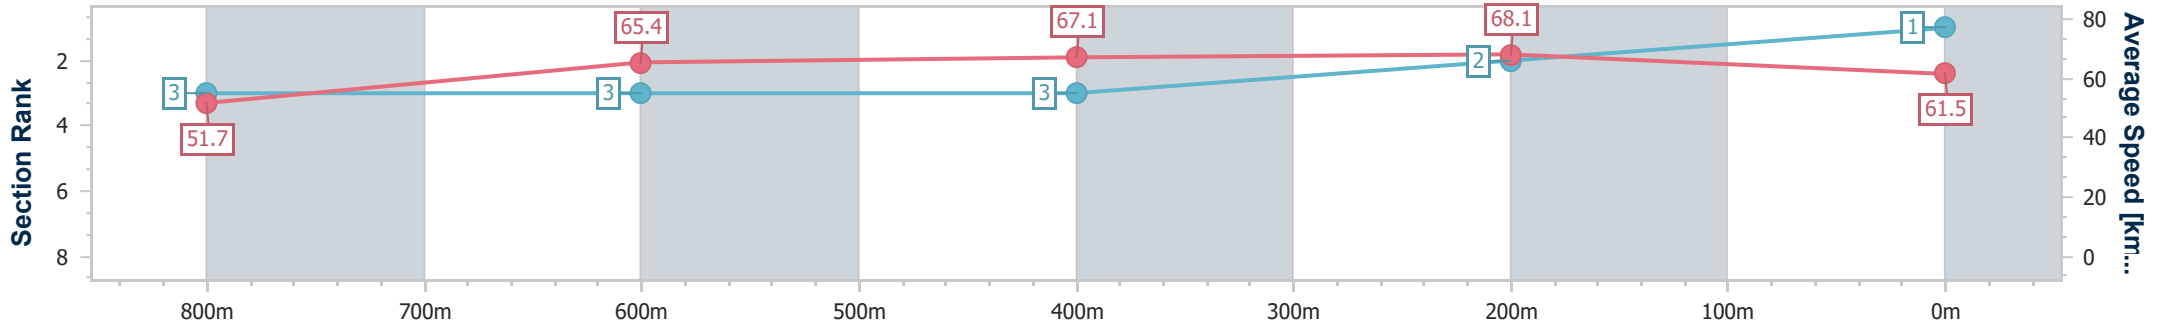

04 March 2023 - 12:38

Track Rating: Good 4, Weather: Fine, Rail Position: +4m Entire Course

BRISBANE RACING CLUB

Section	Overall	800m	600m	400m	200m
Section Times	0:58.17 [1] (0:13.98)	0:44.19 [3] (0:11.00)	0:33.19 [3] (0:10.92)	0:22.27 [3] (0:10.57)	0:11.70 [2] (0:11.70)
Average Speed [km/h]	51.7	65.4	67.1	68.1	61.5
Top Speed [km/h]	65.0	66.9	68.8	69.7	66.1
Avg. Dist. to Rail [m]	2.9	0.5	3.4	4.8	4.9
Avg. Stride Freq. [Hz]	2.3	2.5	2.5	2.6	2.5
Avg. Stride Length [m]	6.2	7.2	7.3	7.4	6.9