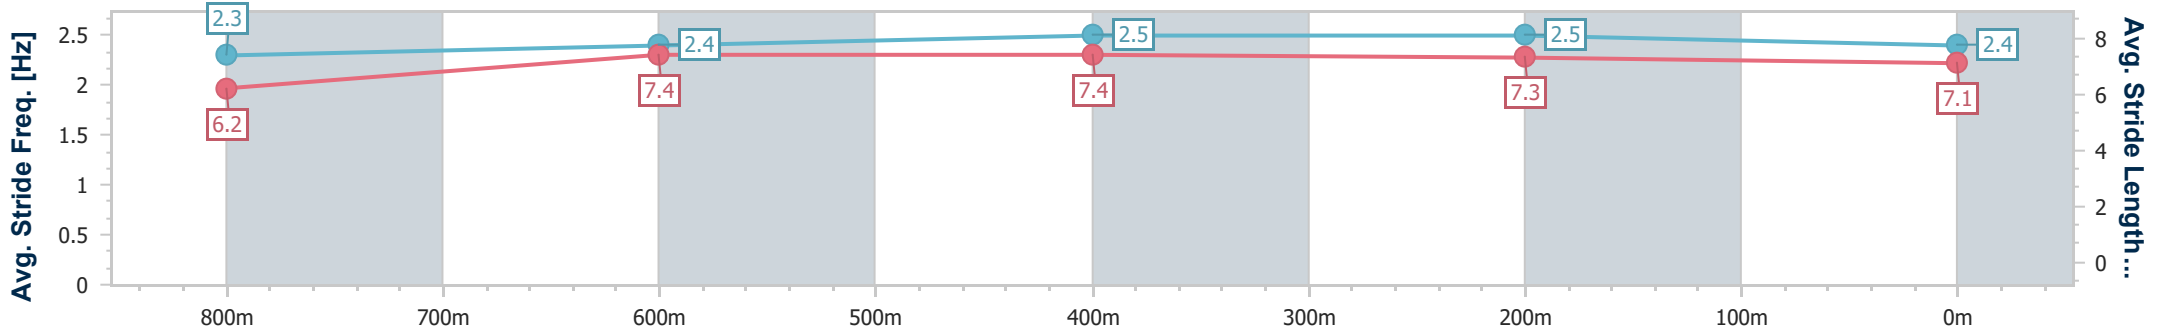

BRISBANE RACING CLUB

Section	Overall	800m	600m	400m	200m
Section Times	0:58.52 [4] (0:13.80)	0:44.72 [2] (0:10.99)	0:33.73 [1] (0:10.87)	0:22.86 [2] (0:10.86)	0:12.00 [3] (0:12.00)
Average Speed [km/h]	52.3	65.7	67.3	66.3	59.9
Top Speed [km/h]	67.6	67.2	67.8	67.5	63.0
Avg. Dist. to Rail [m]	3.1	0.8	3.0	3.9	1.9
Avg. Stride Freq. [Hz]	2.3	2.4	2.5	2.5	2.4
Avg. Stride Length [m]	6.2	7.4	7.4	7.3	7.1