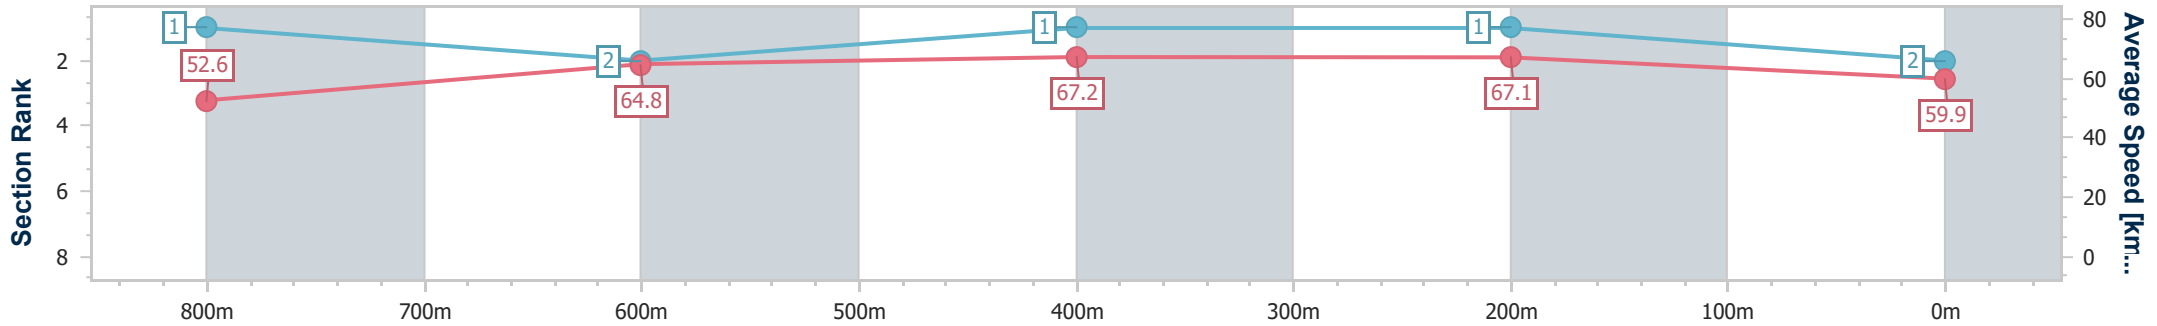

Horse/Jockey Name	Beast Mode
Final Rank	2
Fastest Section Time (Section)	0:10.71 (600m)
Top Speed [km/h] (Section)	69.3 (400m)
Race State	Finished

Eagle Farm QLD Professional
Race 2: CELEBRATING GRACE INNES QTIS JEWEL PRELUDE
3YO QUALITY HANDICAP - 1000m
04 March 2023 - 12:38
Track Rating: Good 4, Weather: Fine, Rail Position: +4m Entire Course

BRISBANE
RACING CLUB

Section	Overall	800m	600m	400m	200m
Section Times	0:58.32 [2] (0:13.75)	0:44.57 [1] (0:11.12)	0:33.45 [2] (0:10.71)	0:22.74 [1] (0:10.72)	0:12.02 [1] (0:12.02)
Average Speed [km/h]	52.6	64.8	67.2	67.1	59.9
Top Speed [km/h]	65.7	66.8	69.2	69.3	64.3
Avg. Dist. to Rail [m]	5.2	0.3	0.4	1.1	2.9
Avg. Stride Freq. [Hz]	2.2	2.3	1.4	2.4	2.4
Avg. Stride Length [m]	6.6	7.7	13.0	7.8	6.8

- [ ] Ranking at each section and finish
- -.-.- No data available at this section
- NA No data available