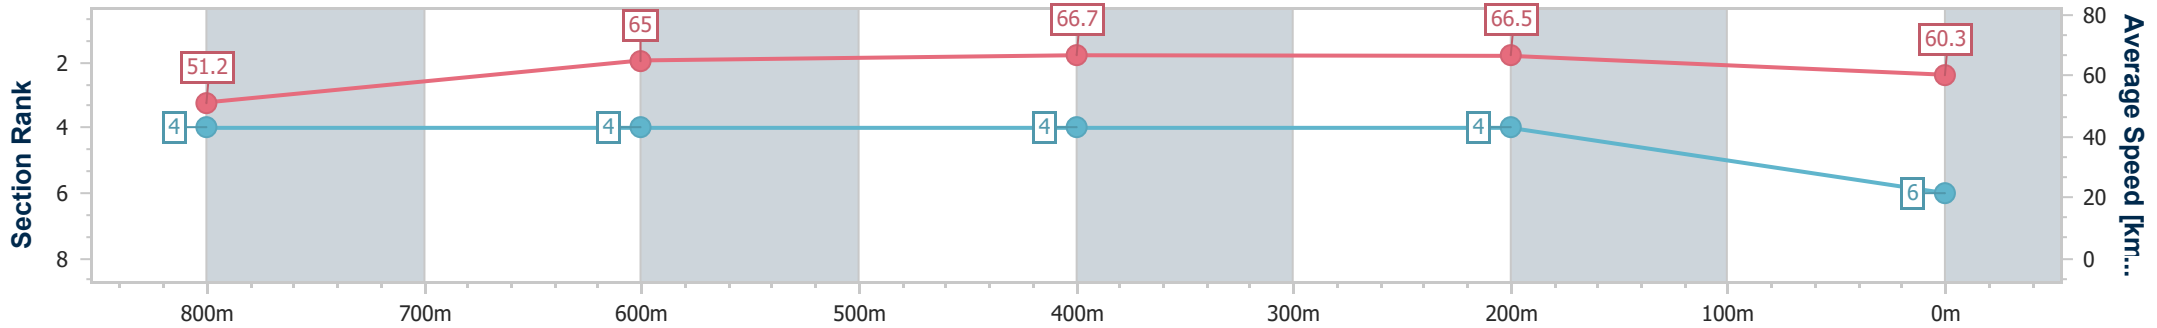

Horse/Jockey Name	Hard To Say
Final Rank	6
Fastest Section Time (Section)	0:10.76 (600m)
Top Speed [km/h] (Section)	67.4 (600m)
Race State	Finished

Eagle Farm QLD Professional
Race 2: CELEBRATING GRACE INNES QTIS JEWEL PRELUDE
3YO QUALITY HANDICAP - 1000m
04 March 2023 - 12:38
Track Rating: Good 4, Weather: Fine, Rail Position: +4m Entire Course

BRISBANE RACING CLUB

Section	Overall	800m	600m	400m	200m
Section Times	0:58.71 [6] (0:14.10)	0:44.61 [4] (0:11.09)	0:33.52 [4] (0:10.76)	0:22.76 [4] (0:10.83)	0:11.93 [4] (0:11.93)
Average Speed [km/h]	51.2	65.0	66.7	66.5	60.3
Top Speed [km/h]	64.8	66.7	67.4	67.1	64.7
Avg. Dist. to Rail [m]	2.1	0.4	0.8	1.9	0.6
Avg. Stride Freq. [Hz]	2.2	2.4	2.5	2.5	2.4
Avg. Stride Length [m]	6.3	7.4	7.4	7.4	7.1

- [ ] Ranking at each section and finish
- -.-.- No data available at this section
- NA No data available