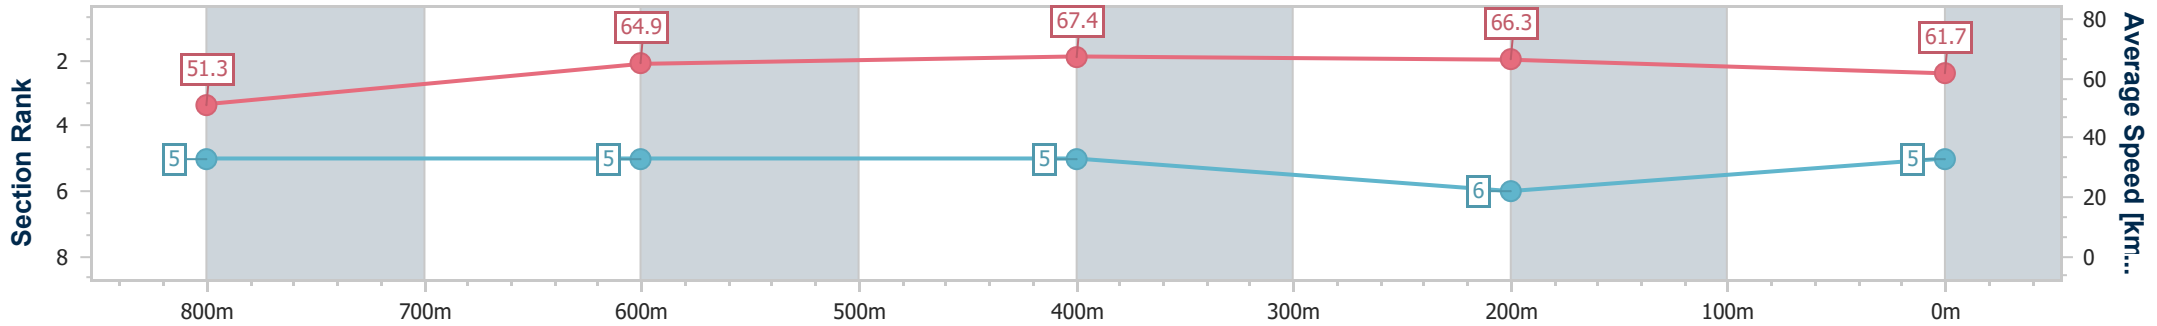

Horse/Jockey Name	Deer Trail
Final Rank	5
Fastest Section Time (Section)	0:10.77 (600m)
Top Speed [km/h] (Section)	69.2 (400m)
Race State	Finished

Eagle Farm QLD Professional
Race 2: CELEBRATING GRACE INNES QTIS JEWEL PRELUDE
3YO QUALITY HANDICAP - 1000m
04 March 2023 - 12:38
Track Rating: Good 4, Weather: Fine, Rail Position: +4m Entire Course

BRISBANE
RACING CLUB

Section	Overall	800m	600m	400m	200m
Section Times	0:58.54 [5] (0:14.10)	0:44.44 [5] (0:11.15)	0:33.29 [5] (0:10.77)	0:22.52 [5] (0:10.84)	0:11.68 [6] (0:11.68)
Average Speed [km/h]	51.3	64.9	67.4	66.3	61.7
Top Speed [km/h]	65.3	67.7	69.2	69.2	64.0
Avg. Dist. to Rail [m]	2.9	1.1	1.8	4.6	6.4
Avg. Stride Freq. [Hz]	2.3	2.4	2.5	2.5	2.4
Avg. Stride Length [m]	6.2	7.4	7.5	7.3	7.1

- [ ] Ranking at each section and finish
- -.-.- No data available at this section
- NA No data available