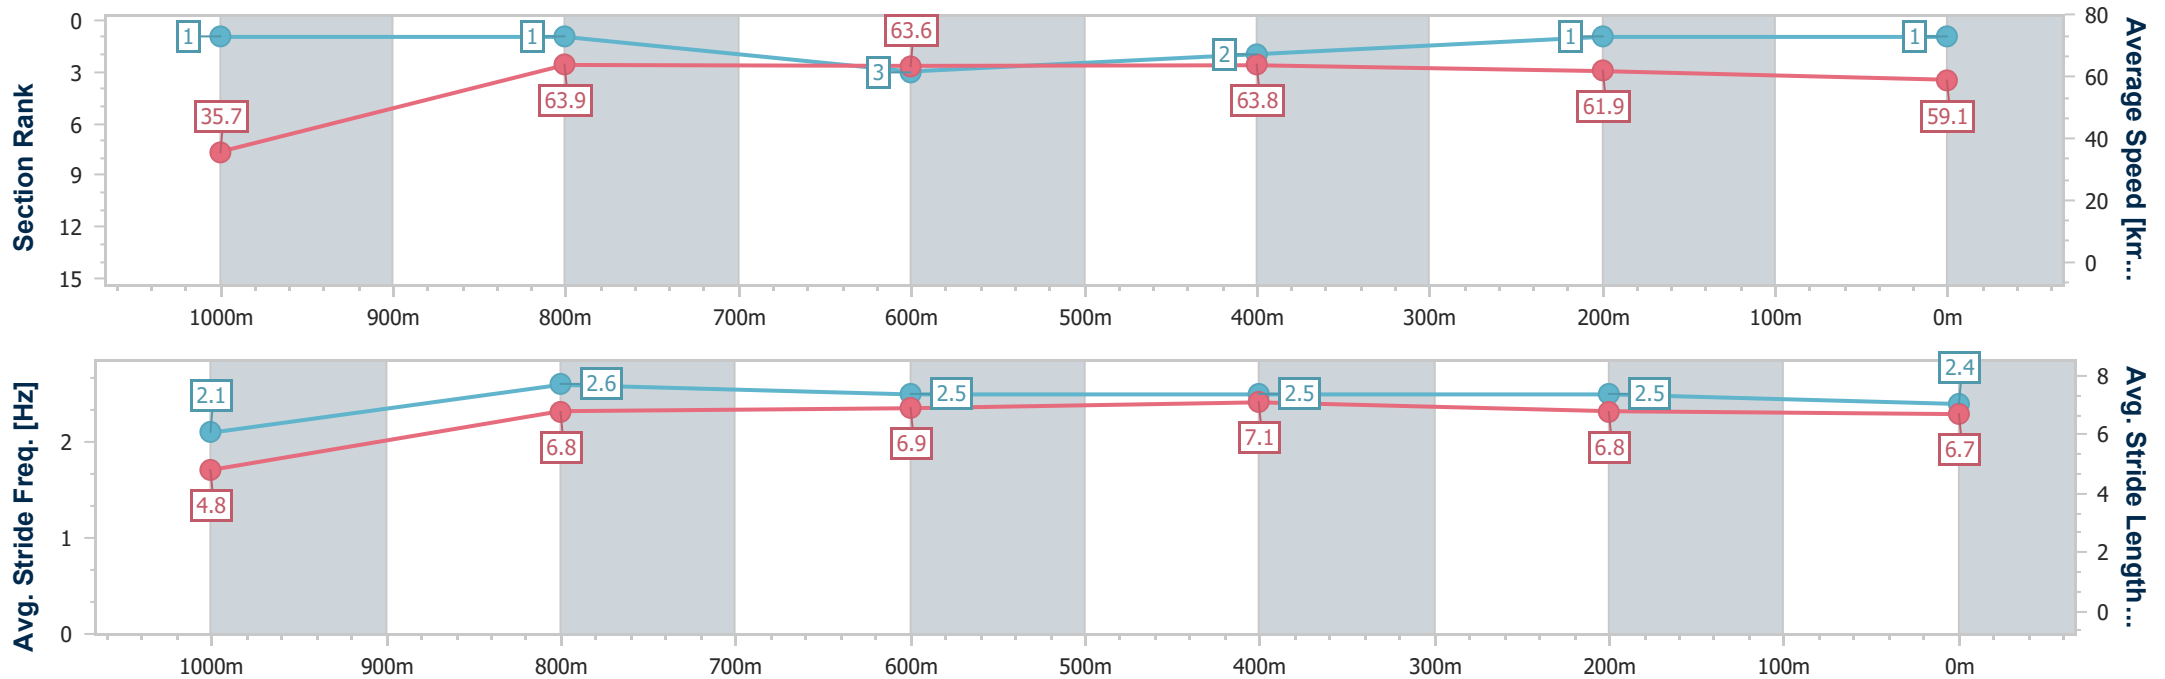

- [] Ranking at each section and finish
- .-.- No data available at this section
- NA No data available

Horse/Jockey Name	Maguro
Final Rank	2
Fastest Section Time (Section)	0:05.24 (Overall)
Top Speed [km/h] (Section)	67.0 (1000m)
Race State	Finished