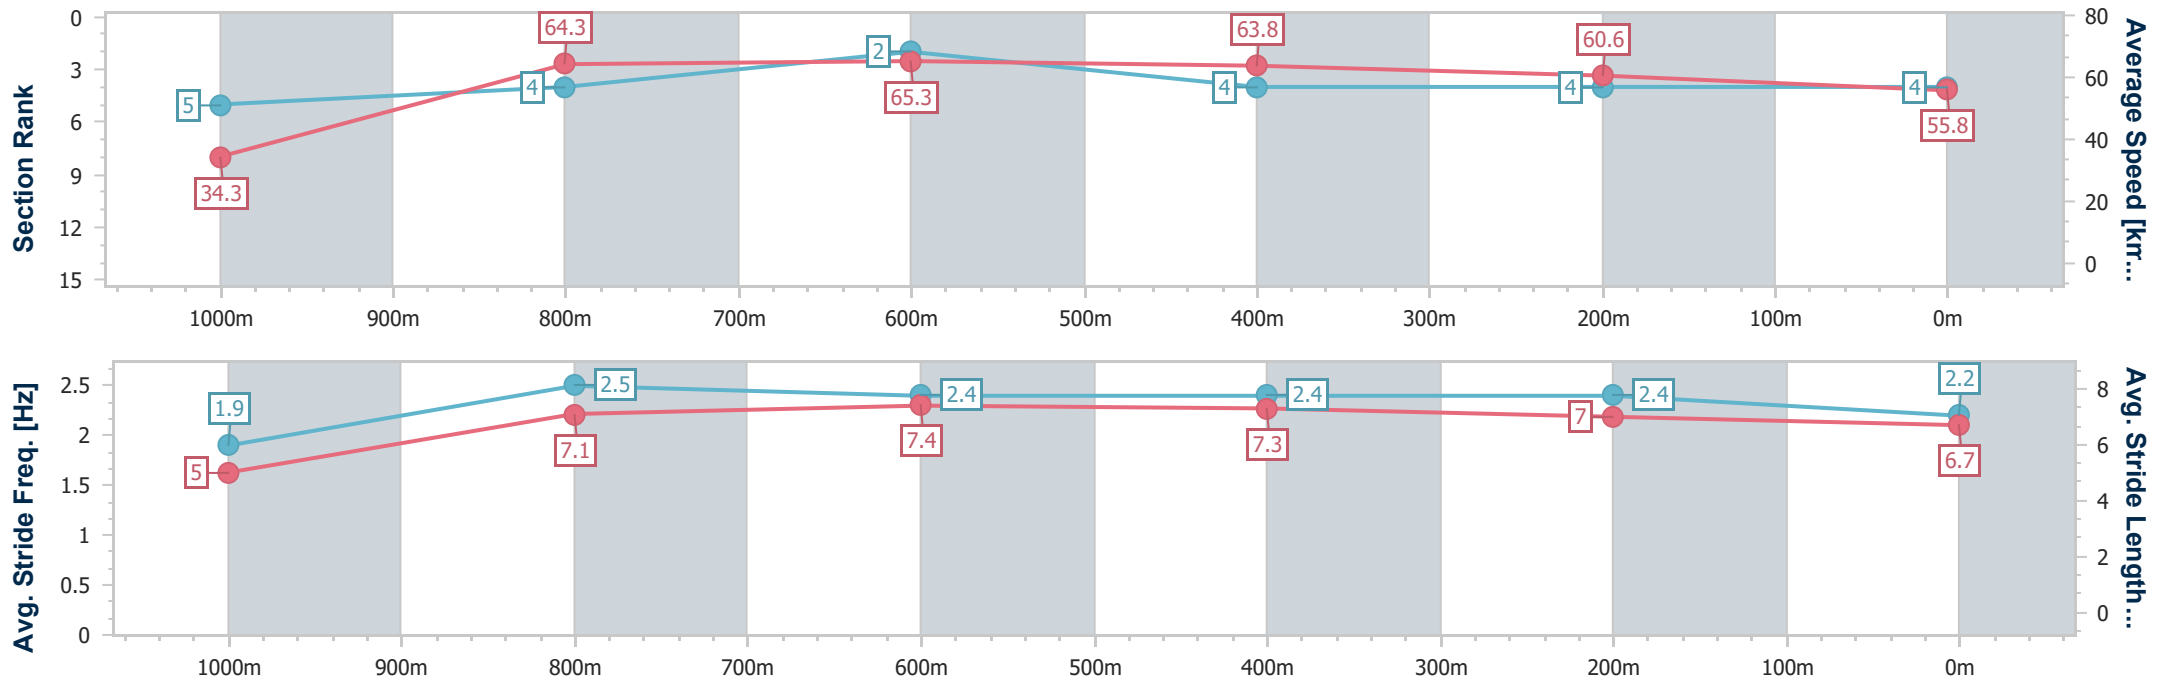

Aquis Park Gold Coast Poly QLD Professional

Race 6: LAUXES GRATES Maiden Handicap - 1050m

11 March 2023 - 15:31

Track Rating: Synthetic, Weather: Overcast, Rail Position: True

Section	Overall	1000m	800m	600m	400m	200m
Section Times	1:04.17 [4] (0:05.23)	0:58.94 [5] (0:11.26)	0:47.68 [4] (0:11.16)	0:36.52 [2] (0:11.52)	0:25.00 [4] (0:12.08)	0:12.92 [4] (0:12.92)
Average Speed [km/h]	34.3	64.3	65.3	63.8	60.6	55.8
Top Speed [km/h]	56.7	66.7	66.6	65.4	62.5	58.2
Avg. Dist. to Rail [m]	3.2	1.8	2.1	4.2	7.0	7.8
Avg. Stride Freq. [Hz]	1.9	2.5	2.4	2.4	2.4	2.2
Avg. Stride Length [m]	5.0	7.1	7.4	7.3	7.0	6.7