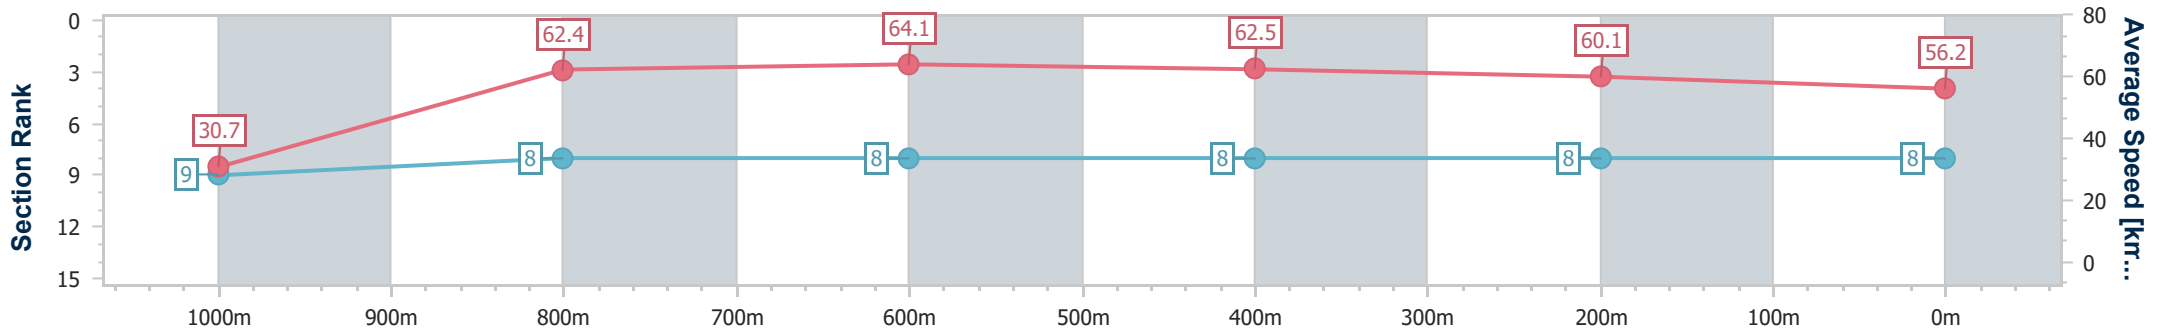

Aquis Park Gold Coast Poly QLD Professional

Race 6: LAUXES GRATES Maiden Handicap - 1050m

11 March 2023 - 15:31

Track Rating: Synthetic, Weather: Overcast, Rail Position: True

Section	Overall	1000m	800m	600m	400m	200m
Section Times	1:05.29 [8] (0:05.86)	0:59.43 [9] (0:11.52)	0:47.91 [8] (0:11.31)	0:36.60 [8] (0:11.67)	0:24.93 [8] (0:12.08)	0:12.85 [8] (0:12.85)
Average Speed [km/h]	30.7	62.4	64.1	62.5	60.1	56.2
Top Speed [km/h]	53.1	65.9	65.7	63.8	62.6	58.6
Avg. Dist. to Rail [m]	0.6	0.6	1.4	2.8	2.8	3.0
Avg. Stride Freq. [Hz]	2.0	2.3	2.4	2.4	2.4	2.3
Avg. Stride Length [m]	4.2	7.4	7.6	7.3	7.1	6.9

- [] Ranking at each section and finish
- .-.- No data available at this section
- NA No data available

Horse/Jockey Name	Chance With Wolves
Final Rank	9
Fastest Section Time (Section)	0:05.45 (Overall)
Top Speed [km/h] (Section)	57.5 (600m)
Race State	DidNotFinish