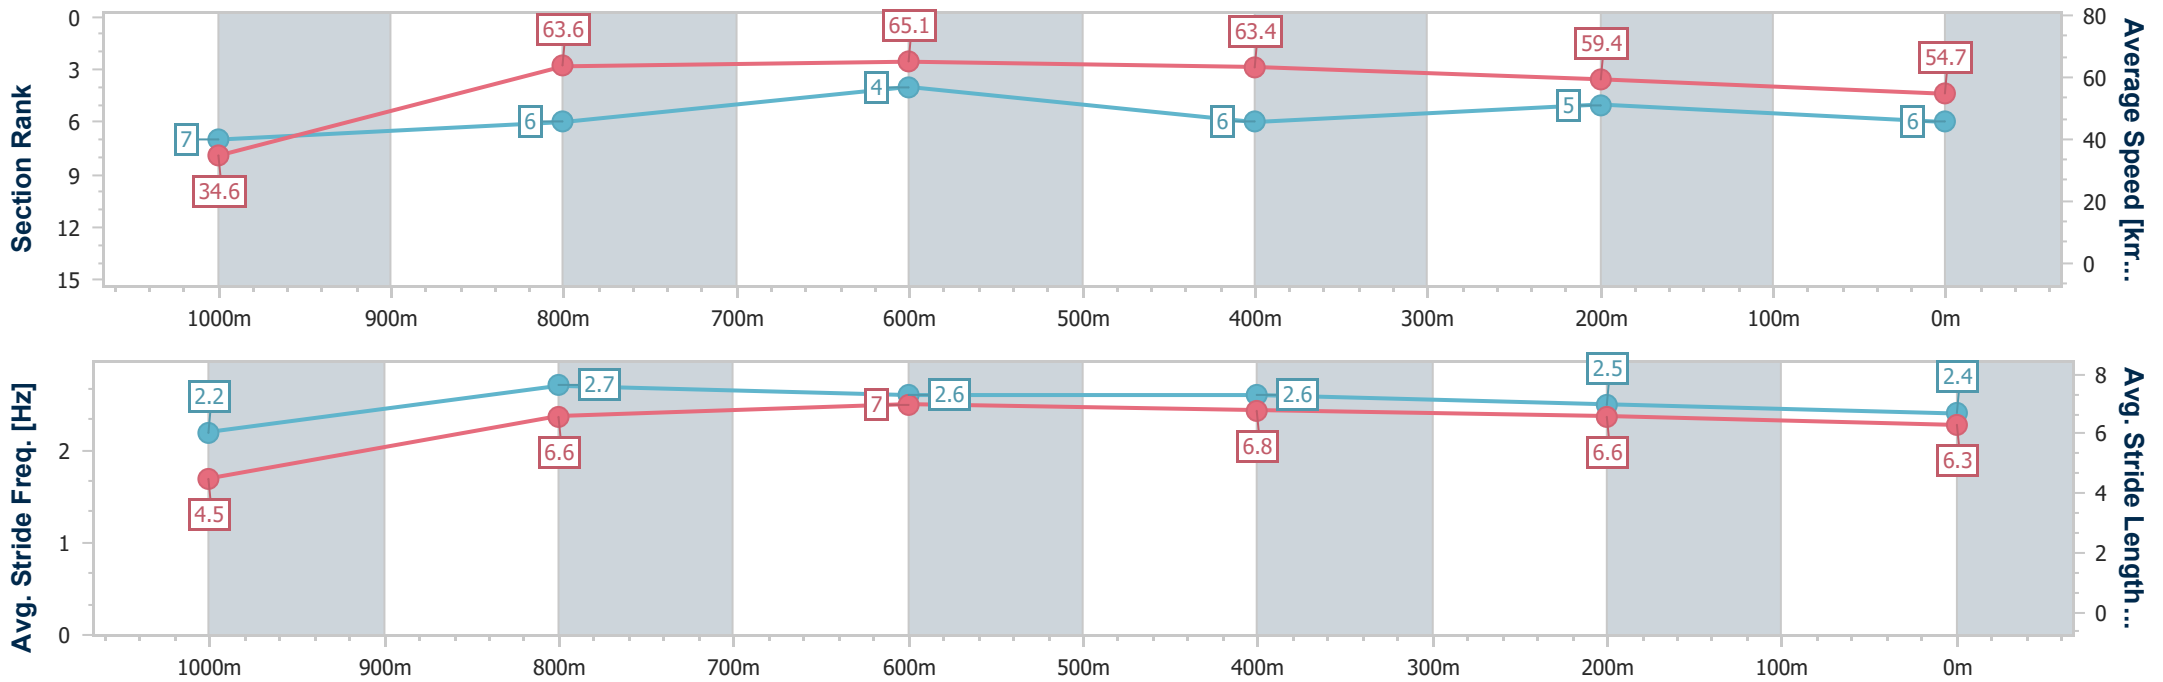

Aquis Park Gold Coast Poly QLD Professional

Race 6: LAUXES GRATES Maiden Handicap - 1050m

11 March 2023 - 15:31

Track Rating: Synthetic, Weather: Overcast, Rail Position: True

Section	Overall	1000m	800m	600m	400m	200m
Section Times	1:04.57 [6] (0:05.24)	0:59.33 [7] (0:11.40)	0:47.93 [6] (0:11.10)	0:36.83 [4] (0:11.44)	0:25.39 [6] (0:12.20)	0:13.19 [5] (0:13.19)
Average Speed [km/h]	34.6	63.6	65.1	63.4	59.4	54.7
Top Speed [km/h]	57.2	65.7	67.3	65.4	60.5	57.7
Avg. Dist. to Rail [m]	7.5	3.7	0.7	1.3	4.5	5.4
Avg. Stride Freq. [Hz]	2.2	2.7	2.6	2.6	2.5	2.4
Avg. Stride Length [m]	4.5	6.6	7.0	6.8	6.6	6.3

- [] Ranking at each section and finish
- .-.- No data available at this section
- NA No data available

Horse/Jockey Name	Silk Sash
Final Rank	7
Fastest Section Time (Section)	0:05.22 (Overall)
Top Speed [km/h] (Section)	66.1 (800m)
Race State	Finished