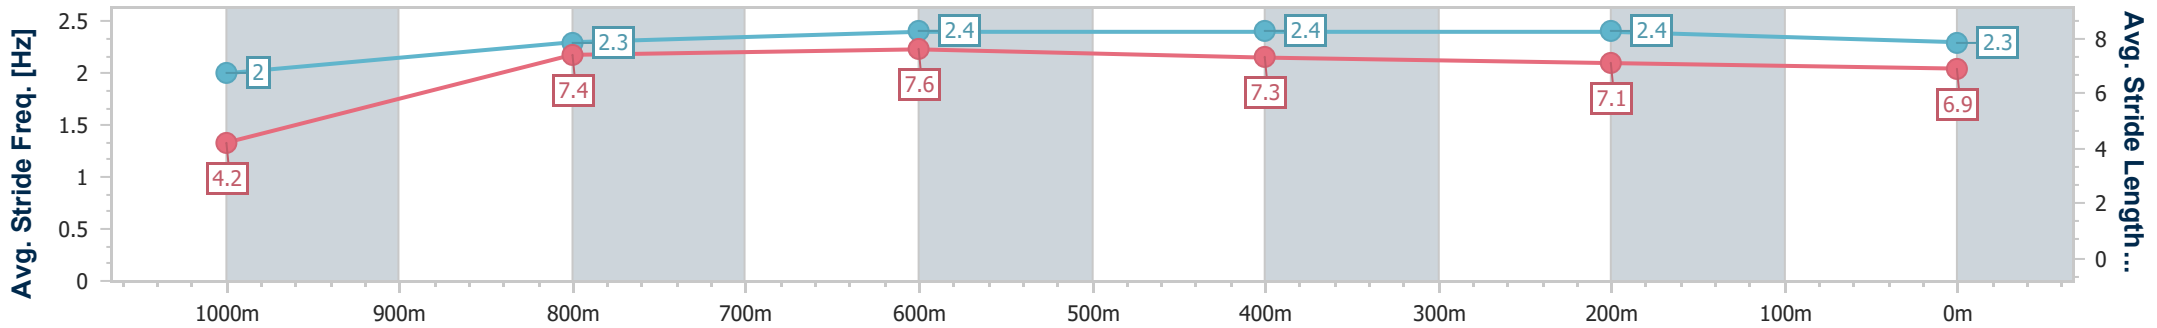

Aquis Park Gold Coast Poly QLD Professional

Race 6: LAUXES GRATES Maiden Handicap - 1050m

11 March 2023 - 15:31

Track Rating: Synthetic, Weather: Overcast, Rail Position: True

Section	Overall	1000m	800m	600m	400m	200m
Section Times	1:05.29 [8] (0:05.86)	0:59.43 [9] (0:11.52)	0:47.91 [8] (0:11.31)	0:36.60 [8] (0:11.67)	0:24.93 [8] (0:12.08)	0:12.85 [8] (0:12.85)
Average Speed [km/h]	30.7	62.4	64.1	62.5	60.1	56.2
Top Speed [km/h]	53.1	65.9	65.7	63.8	62.6	58.6
Avg. Dist. to Rail [m]	0.6	0.6	1.4	2.8	2.8	3.0
Avg. Stride Freq. [Hz]	2.0	2.3	2.4	2.4	2.4	2.3
Avg. Stride Length [m]	4.2	7.4	7.6	7.3	7.1	6.9

- [] Ranking at each section and finish
- .-.- No data available at this section
- NA No data available

Horse/Jockey Name	Chance With Wolves
Final Rank	9
Fastest Section Time (Section)	0:05.45 (Overall)
Top Speed [km/h] (Section)	57.5 (600m)
Race State	DidNotFinish