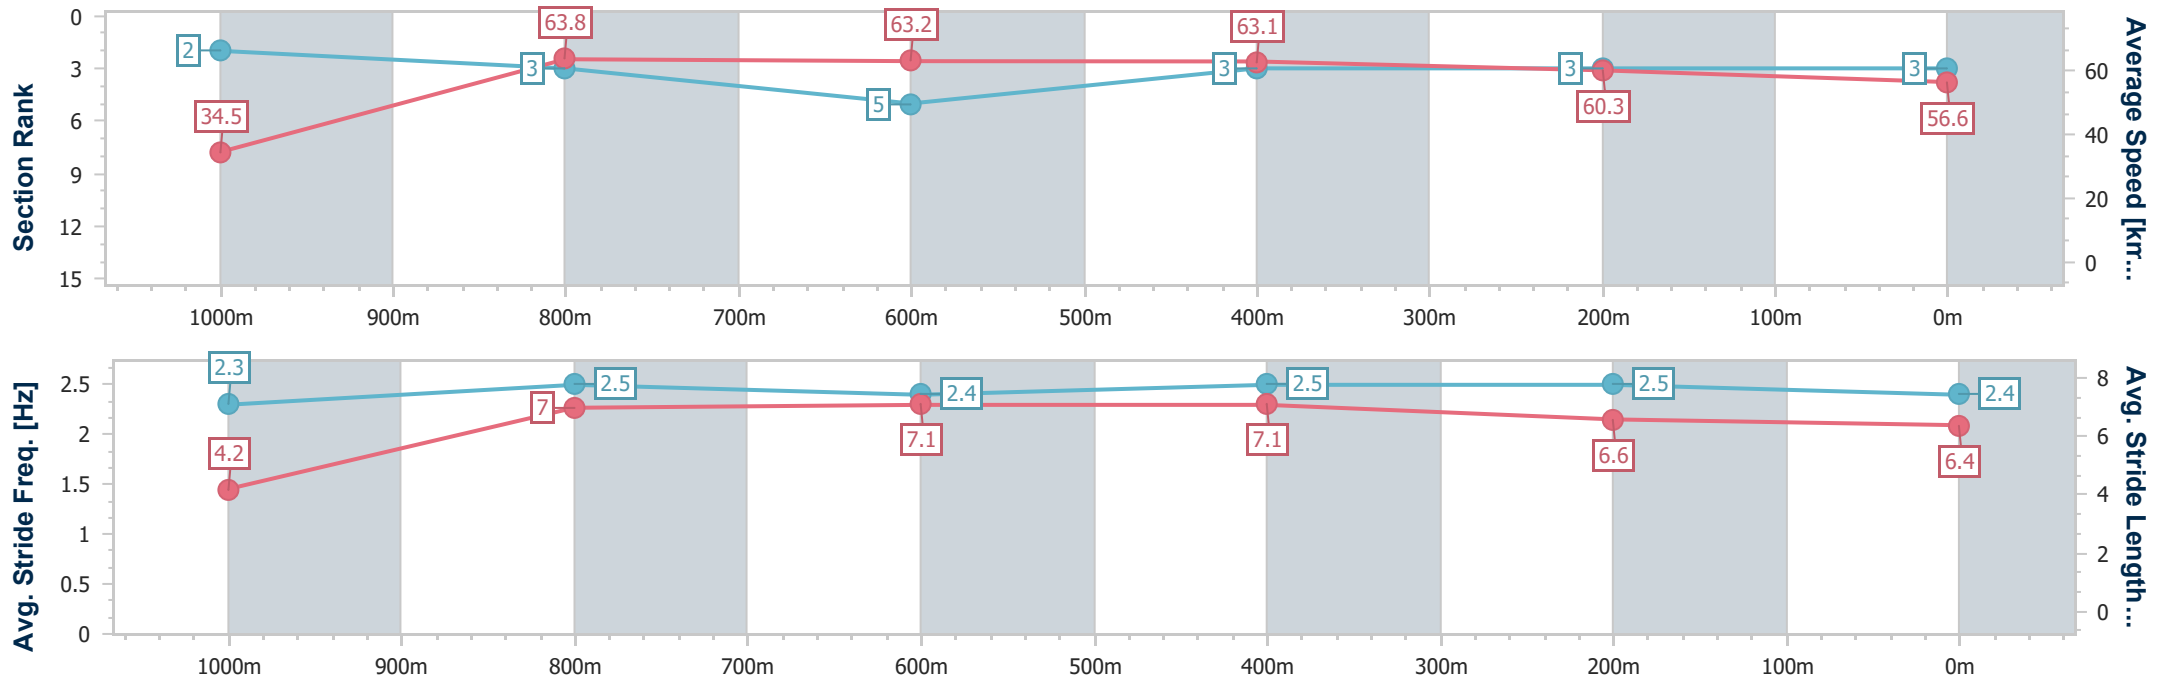

Aquis Park Gold Coast Poly QLD Professional

Race 6: LAUXES GRATES Maiden Handicap - 1050m

11 March 2023 - 15:31

Track Rating: Synthetic, Weather: Overcast, Rail Position: True

Section	Overall	1000m	800m	600m	400m	200m
Section Times	1:03.88 [3] (0:05.22)	0:58.66 [2] (0:11.27)	0:47.39 [3] (0:11.29)	0:36.10 [5] (0:11.38)	0:24.72 [3] (0:11.96)	0:12.76 [3] (0:12.76)
Average Speed [km/h]	34.5	63.8	63.2	63.1	60.3	56.6
Top Speed [km/h]	56.8	65.2	64.3	64.8	61.7	59.4
Avg. Dist. to Rail [m]	1.8	0.5	1.3	0.6	1.4	3.9
Avg. Stride Freq. [Hz]	2.3	2.5	2.4	2.5	2.5	2.4
Avg. Stride Length [m]	4.2	7.0	7.1	7.1	6.6	6.4