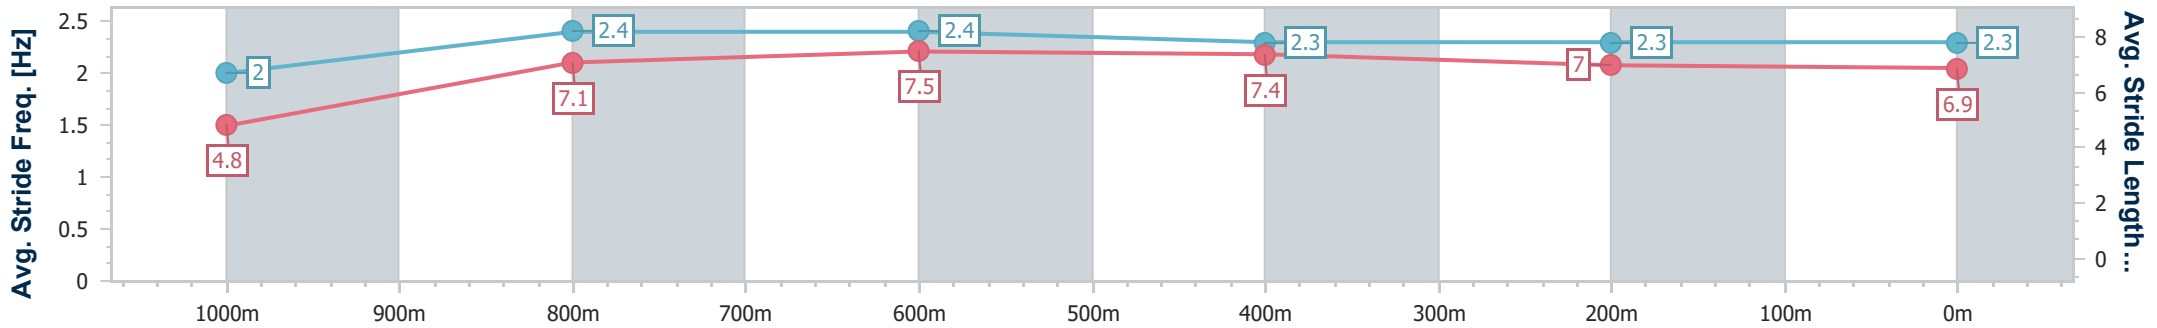

Aquis Park Gold Coast Poly QLD Professional

Race 6: LAUXES GRATES Maiden Handicap - 1050m

11 March 2023 - 15:31

Track Rating: Synthetic, Weather: Overcast, Rail Position: True

Section	Overall	1000m	800m	600m	400m	200m
Section Times	1:04.59 [7] (0:05.22)	0:59.37 [3] (0:11.62)	0:47.75 [7] (0:11.20)	0:36.55 [7] (0:11.59)	0:24.96 [7] (0:12.34)	0:12.62 [7] (0:12.62)
Average Speed [km/h]	34.5	62.6	64.8	62.2	58.5	57.1
Top Speed [km/h]	53.2	64.5	66.1	64.4	60.3	59.2
Avg. Dist. to Rail [m]	6.0	4.0	1.3	0.7	1.1	1.9
Avg. Stride Freq. [Hz]	2.0	2.4	2.4	2.3	2.3	2.3
Avg. Stride Length [m]	4.8	7.1	7.5	7.4	7.0	6.9