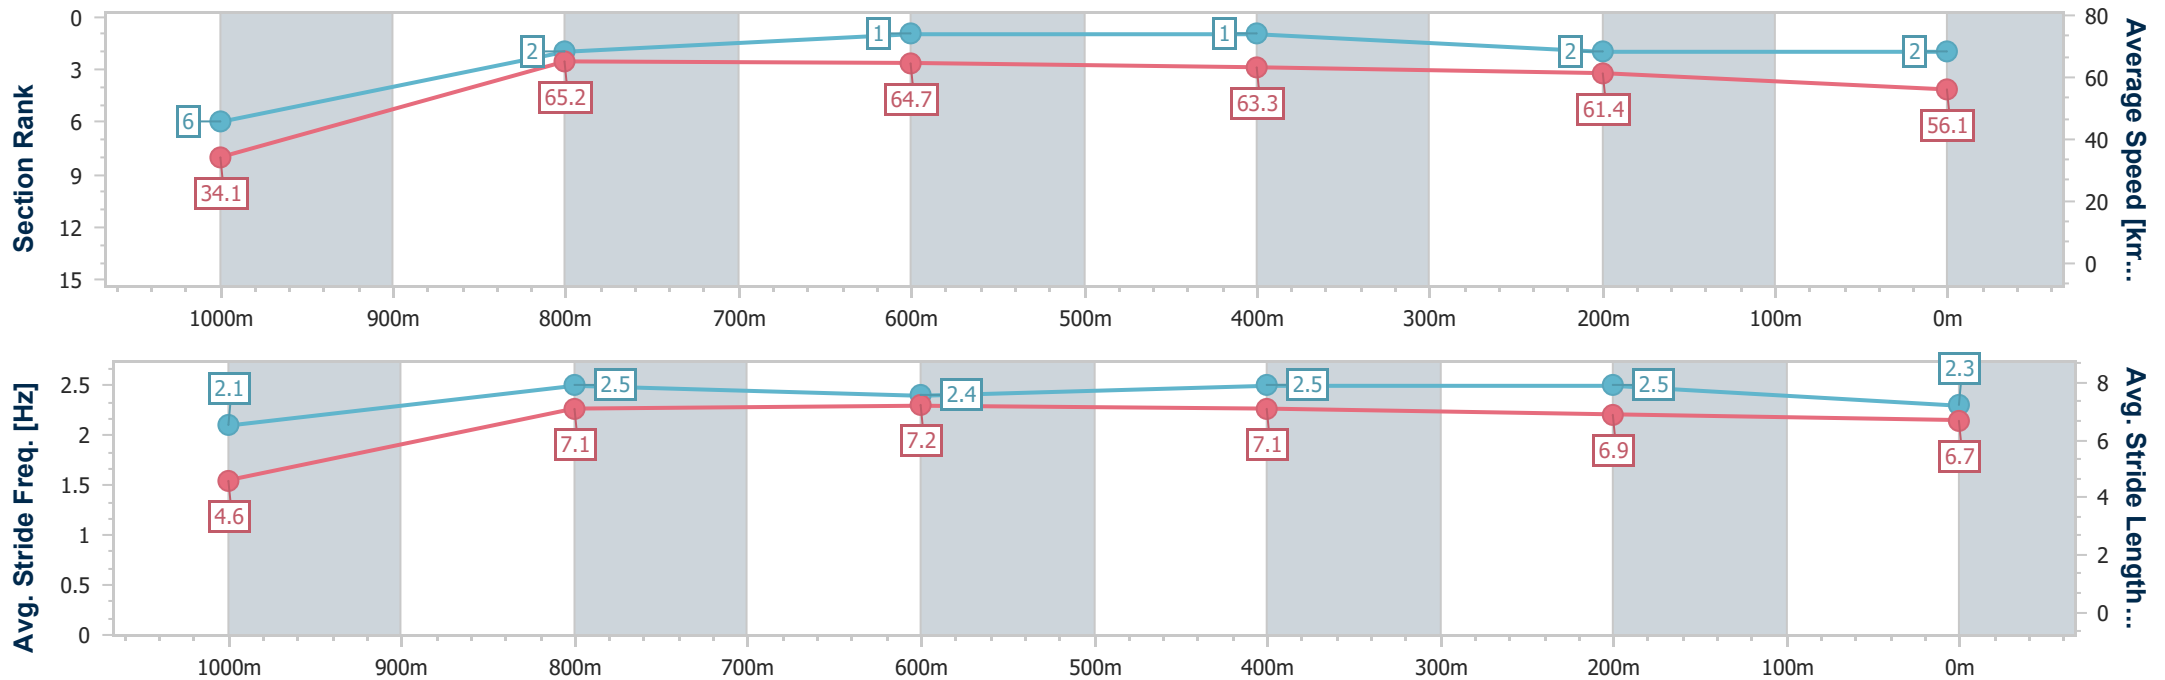

- [] Ranking at each section and finish
- .-.- No data available at this section
- NA No data available

Horse/Jockey Name	Upper Class Girl
Final Rank	3
Fastest Section Time (Section)	0:05.22 (Overall)
Top Speed [km/h] (Section)	65.2 (1000m)
Race State	Finished