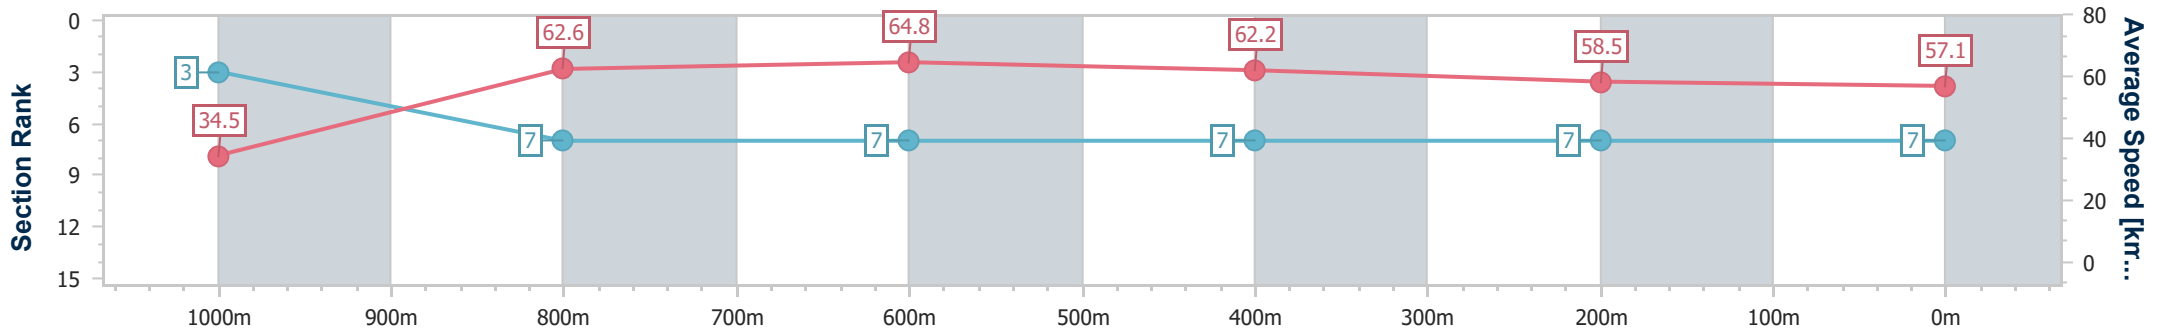

Aquis Park Gold Coast Poly QLD Professional

Race 6: LAUXES GRATES Maiden Handicap - 1050m

11 March 2023 - 15:31

Track Rating: Synthetic, Weather: Overcast, Rail Position: True

Section	Overall	1000m	800m	600m	400m	200m
Section Times	1:04.59 [7] (0:05.22)	0:59.37 [3] (0:11.62)	0:47.75 [7] (0:11.20)	0:36.55 [7] (0:11.59)	0:24.96 [7] (0:12.34)	0:12.62 [7] (0:12.62)
Average Speed [km/h]	34.5	62.6	64.8	62.2	58.5	57.1
Top Speed [km/h]	53.2	64.5	66.1	64.4	60.3	59.2
Avg. Dist. to Rail [m]	6.0	4.0	1.3	0.7	1.1	1.9
Avg. Stride Freq. [Hz]	2.0	2.4	2.4	2.3	2.3	2.3
Avg. Stride Length [m]	4.8	7.1	7.5	7.4	7.0	6.9