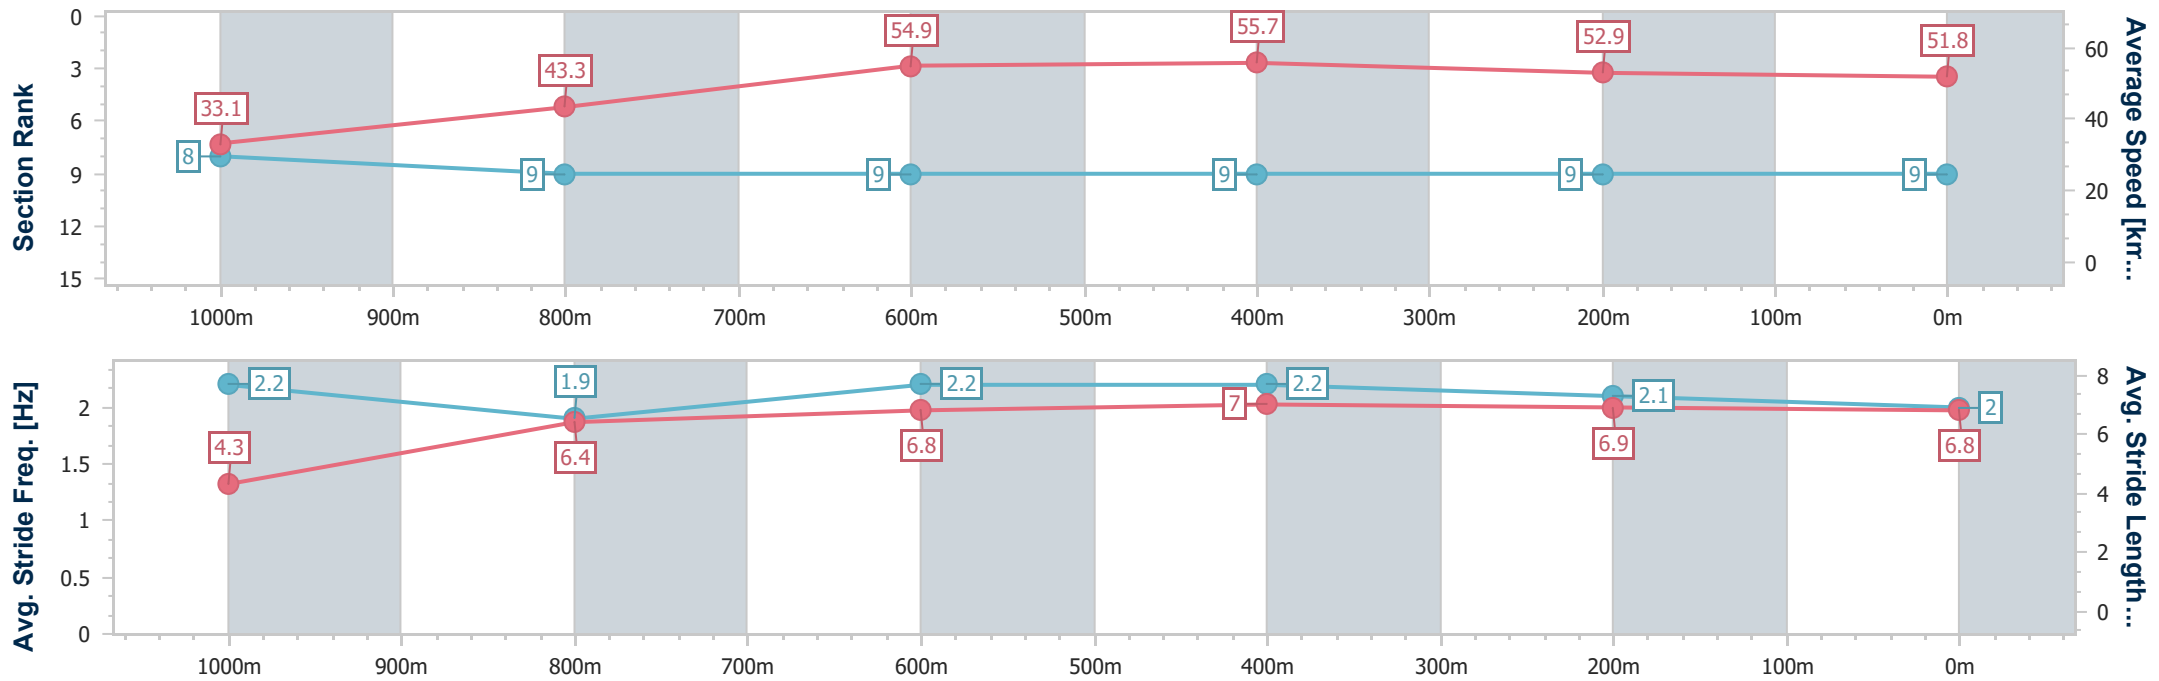

- [] Ranking at each section and finish
- .-.- No data available at this section
- NA No data available

Horse/Jockey Name	Chance With Wolves
Final Rank	9
Fastest Section Time (Section)	0:05.45 (Overall)
Top Speed [km/h] (Section)	57.5 (600m)
Race State	DidNotFinish

Aquis Park Gold Coast Poly QLD Professional

Race 6: LAUXES GRATES Maiden Handicap - 1050m

11 March 2023 - 15:31

Track Rating: Synthetic, Weather: Overcast, Rail Position: True

Section	Overall	1000m	800m	600m	400m	200m
Section Times	0:00.00 [9] (0:05.45)	0:00.00 [8] (0:17.33)	0:00.00 [9] (0:14.17)	0:00.00 [9] (0:13.83)	0:00.00 [9] (0:14.11)	0:00.00 [9] (0:13.97)
Average Speed [km/h]	33.1	43.3	54.9	55.7	52.9	51.8
Top Speed [km/h]	50.2	52.3	57.4	57.5	53.6	52.8
Avg. Dist. to Rail [m]	0.9	7.5	13.7	13.6	14.5	13.6
Avg. Stride Freq. [Hz]	2.2	1.9	2.2	2.2	2.1	2.0
Avg. Stride Length [m]	4.3	6.4	6.8	7.0	6.9	6.8

- [] Ranking at each section and finish
- .-.- No data available at this section
- NA No data available