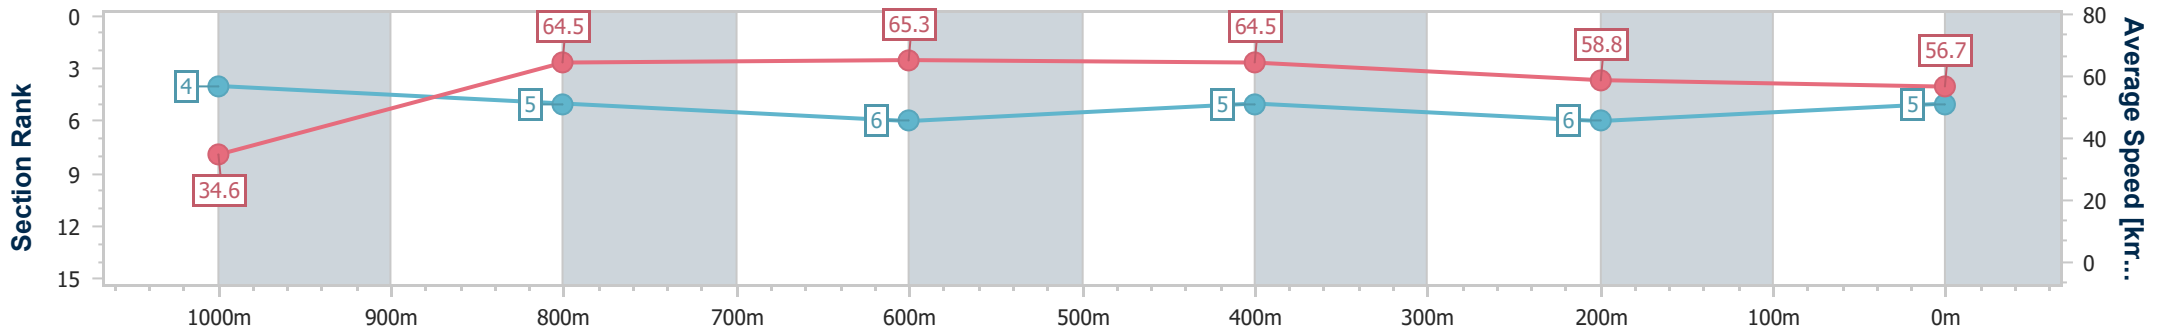

- [] Ranking at each section and finish
- .-.- No data available at this section
- NA No data available

Horse/Jockey Name	Tereshkova
Final Rank	6
Fastest Section Time (Section)	0:05.24 (Overall)
Top Speed [km/h] (Section)	67.3 (800m)
Race State	Finished