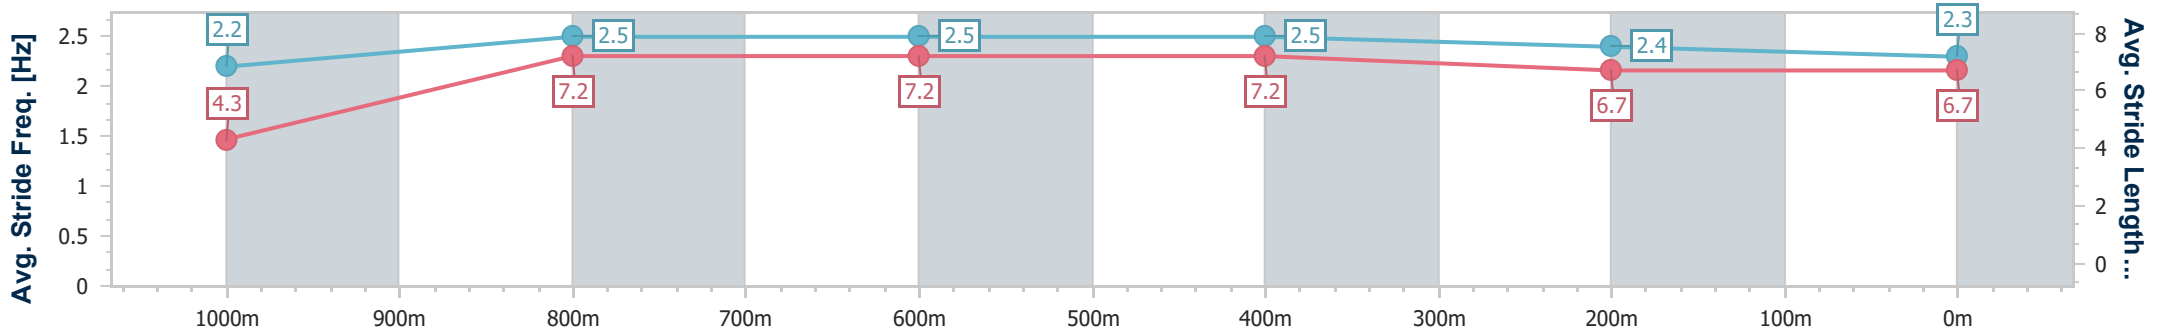

Aquis Park Gold Coast Poly QLD Professional

Race 6: LAUXES GRATES Maiden Handicap - 1050m

11 March 2023 - 15:31

Track Rating: Synthetic, Weather: Overcast, Rail Position: True

Section	Overall	1000m	800m	600m	400m	200m
Section Times	1:04.31 [5] (0:05.22)	0:59.09 [4] (0:11.33)	0:47.76 [5] (0:11.24)	0:36.52 [6] (0:11.38)	0:25.14 [5] (0:12.40)	0:12.74 [6] (0:12.74)
Average Speed [km/h]	34.6	64.5	65.3	64.5	58.8	56.7
Top Speed [km/h]	56.1	67.2	66.0	65.8	60.0	58.9
Avg. Dist. to Rail [m]	8.9	5.9	3.8	3.8	7.2	8.1
Avg. Stride Freq. [Hz]	2.2	2.5	2.5	2.5	2.4	2.3
Avg. Stride Length [m]	4.3	7.2	7.2	7.2	6.7	6.7