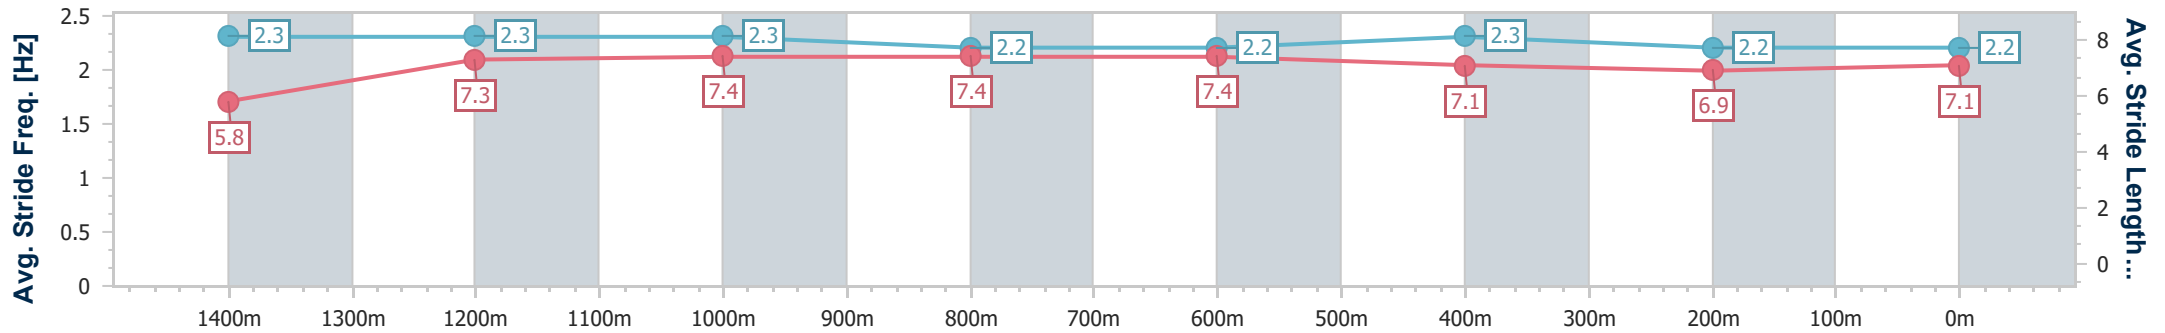

Aquis Park Gold Coast Poly QLD Professional

Race 7: JKW LOGISTICS Maiden Handicap - 1540m

11 March 2023 - 16:11

Track Rating: Synthetic, Weather: Overcast, Rail Position: True

Section	Overall	1400m	1200m	1000m	800m	600m	400m	200m
Section Times	1:37.13 [3] (0:10.43)	1:26.70 [6] (0:11.95)	1:14.75 [8] (0:11.87)	1:02.88 [8] (0:12.18)	0:50.70 [8] (0:12.28)	0:38.42 [9] (0:12.56)	0:25.86 [8] (0:12.99)	0:12.87 [6] (0:12.87)
Average Speed [km/h]	48.4	61.3	60.6	59.7	59.7	58.7	56.1	56.2
Top Speed [km/h]	62.3	62.2	61.6	60.2	60.0	61.6	57.4	57.6
Avg. Dist. to Rail [m]	6.5	2.0	2.8	3.0	3.5	4.7	7.0	9.0
Avg. Stride Freq. [Hz]	2.3	2.3	2.3	2.2	2.2	2.3	2.2	2.2
Avg. Stride Length [m]	5.8	7.3	7.4	7.4	7.4	7.1	6.9	7.1