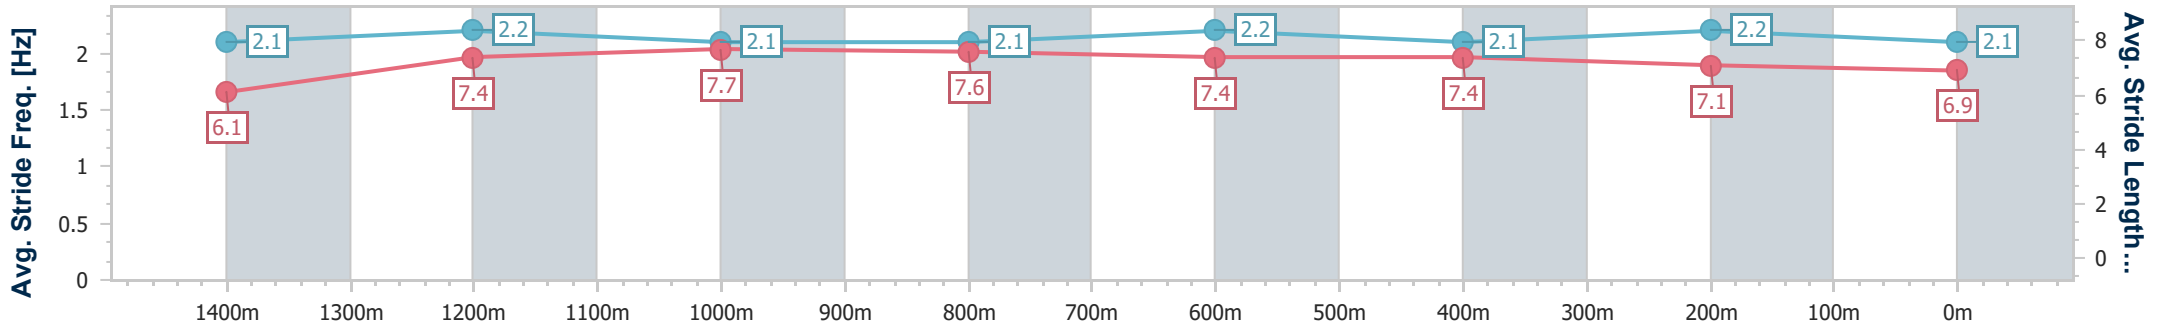

Aquis Park Gold Coast Poly QLD Professional

Race 7: JKW LOGISTICS Maiden Handicap - 1540m

11 March 2023 - 16:11

Track Rating: Synthetic, Weather: Overcast, Rail Position: True

Section	Overall	1400m	1200m	1000m	800m	600m	400m	200m
Section Times	1:37.63 [6] (0:10.92)	1:26.71 [11] (0:11.81)	1:14.90 [9] (0:11.77)	1:03.13 [9] (0:12.02)	0:51.11 [9] (0:12.07)	0:39.04 [7] (0:12.41)	0:26.63 [6] (0:12.97)	0:13.66 [5] (0:13.66)
Average Speed [km/h]	46.1	61.4	61.1	60.1	59.9	58.3	55.8	52.9
Top Speed [km/h]	59.7	62.8	62.2	61.1	60.5	59.6	56.4	55.2
Avg. Dist. to Rail [m]	1.9	1.0	1.3	0.7	1.3	1.3	3.1	3.7
Avg. Stride Freq. [Hz]	2.1	2.2	2.1	2.1	2.2	2.1	2.2	2.1
Avg. Stride Length [m]	6.1	7.4	7.7	7.6	7.4	7.4	7.1	6.9