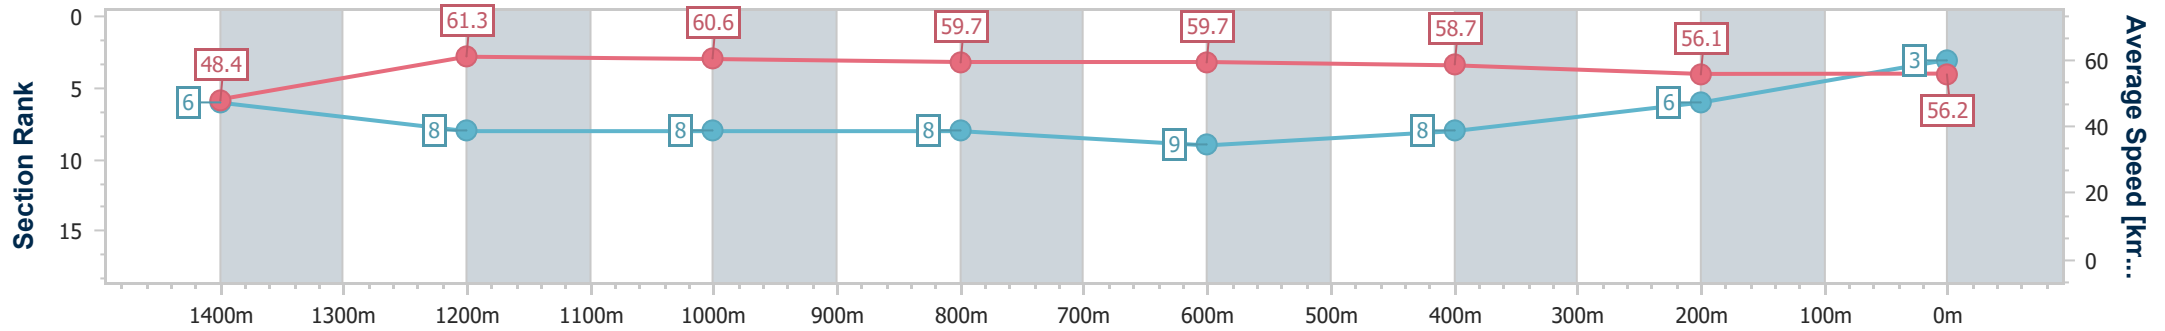

Aquis Park Gold Coast Poly QLD Professional

Race 7: JKW LOGISTICS Maiden Handicap - 1540m

11 March 2023 - 16:11

Track Rating: Synthetic, Weather: Overcast, Rail Position: True

Section	Overall	1400m	1200m	1000m	800m	600m	400m	200m
Section Times	1:37.13 [3] (0:10.43)	1:26.70 [6] (0:11.95)	1:14.75 [8] (0:11.87)	1:02.88 [8] (0:12.18)	0:50.70 [8] (0:12.28)	0:38.42 [9] (0:12.56)	0:25.86 [8] (0:12.99)	0:12.87 [6] (0:12.87)
Average Speed [km/h]	48.4	61.3	60.6	59.7	59.7	58.7	56.1	56.2
Top Speed [km/h]	62.3	62.2	61.6	60.2	60.0	61.6	57.4	57.6
Avg. Dist. to Rail [m]	6.5	2.0	2.8	3.0	3.5	4.7	7.0	9.0
Avg. Stride Freq. [Hz]	2.3	2.3	2.3	2.2	2.2	2.3	2.2	2.2
Avg. Stride Length [m]	5.8	7.3	7.4	7.4	7.4	7.1	6.9	7.1