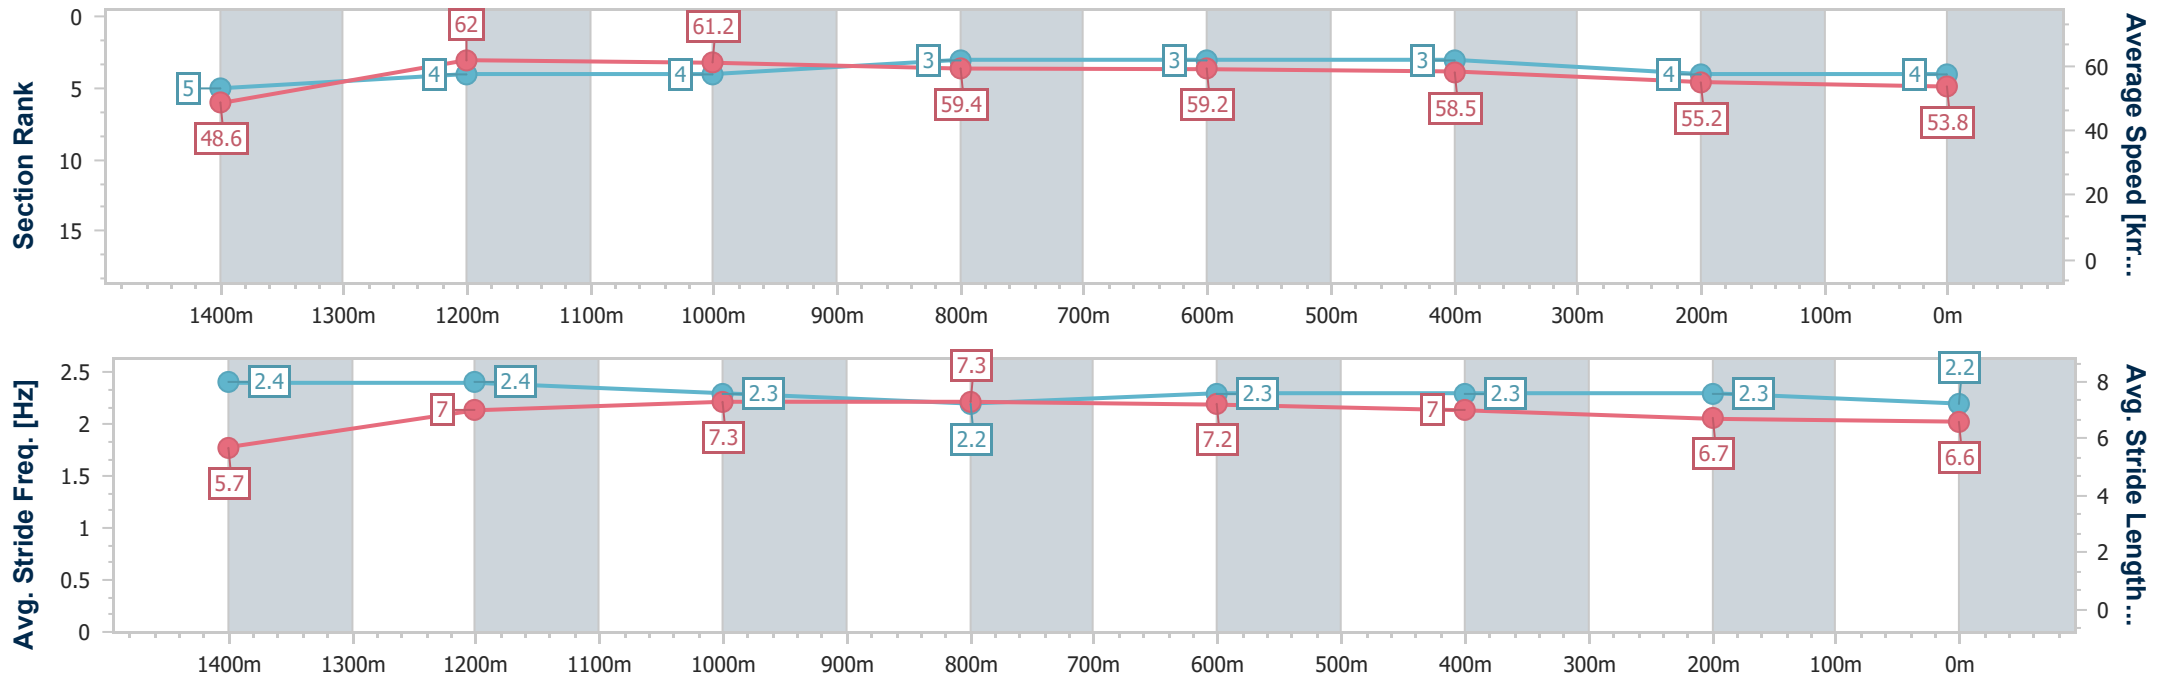

Aquis Park Gold Coast Poly QLD Professional

Race 7: JKW LOGISTICS Maiden Handicap - 1540m

11 March 2023 - 16:11

Track Rating: Synthetic, Weather: Overcast, Rail Position: True

Section	Overall	1400m	1200m	1000m	800m	600m	400m	200m
Section Times	1:37.16 [4] (0:10.39)	1:26.77 [5] (0:11.61)	1:15.16 [4] (0:11.77)	1:03.39 [4] (0:12.12)	0:51.27 [3] (0:12.26)	0:39.01 [3] (0:12.46)	0:26.55 [3] (0:13.10)	0:13.45 [4] (0:13.45)
Average Speed [km/h]	48.6	62.0	61.2	59.4	59.2	58.5	55.2	53.8
Top Speed [km/h]	63.7	63.6	62.0	60.3	60.9	60.9	55.8	55.2
Avg. Dist. to Rail [m]	2.1	0.3	0.4	0.5	1.6	2.4	4.1	7.1
Avg. Stride Freq. [Hz]	2.4	2.4	2.3	2.2	2.3	2.3	2.3	2.2
Avg. Stride Length [m]	5.7	7.0	7.3	7.3	7.2	7.0	6.7	6.6