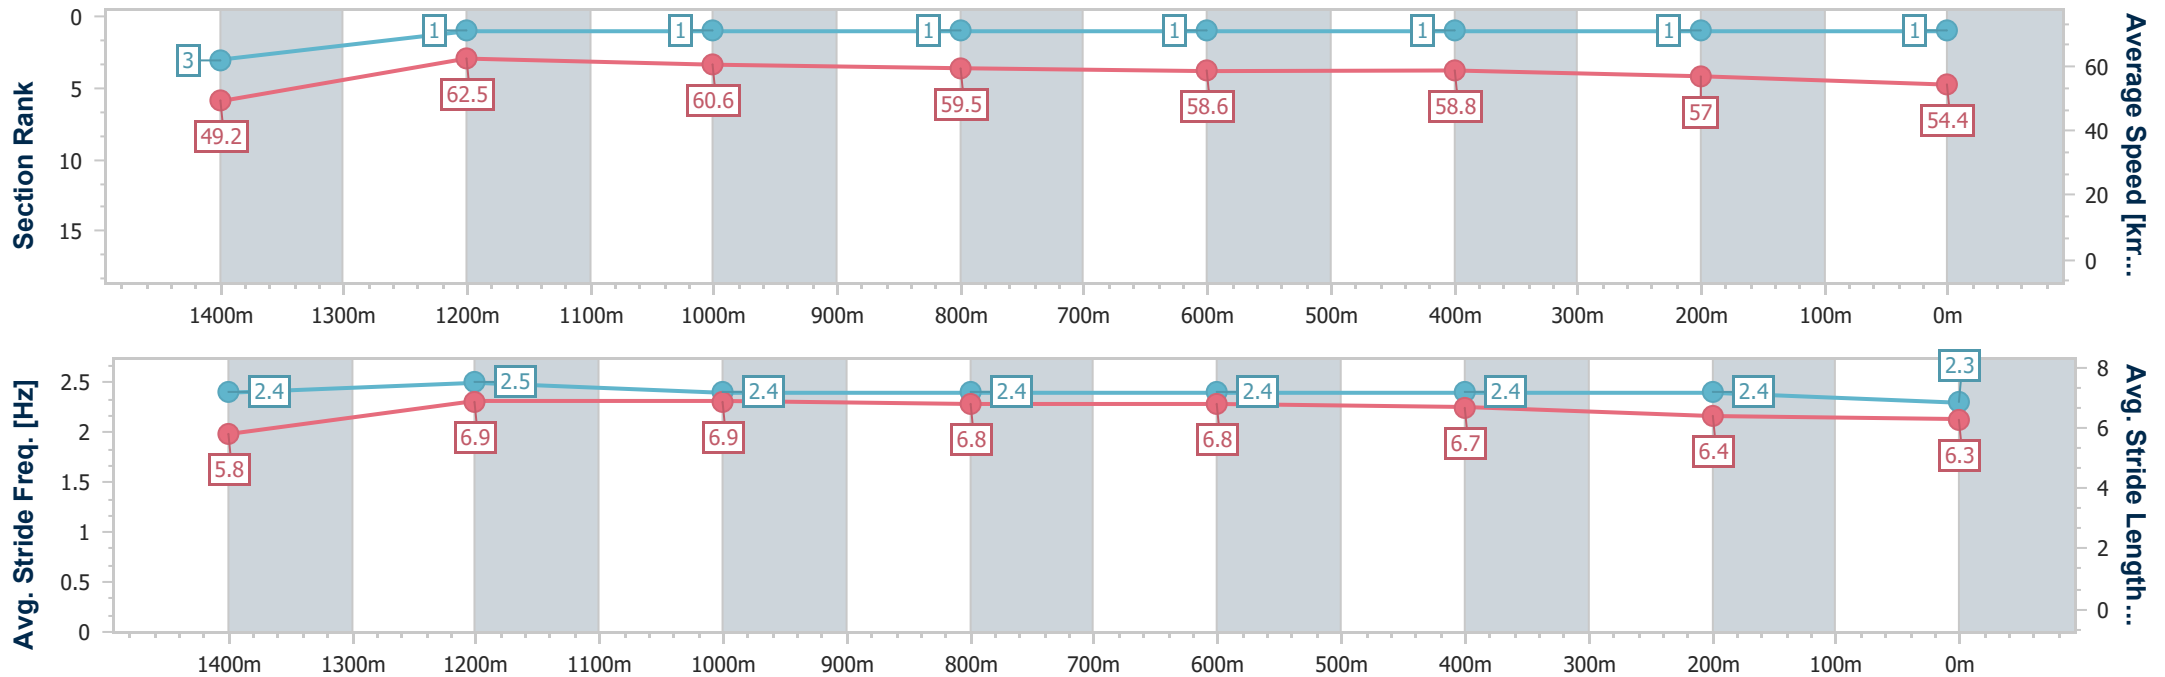

Aquis Park Gold Coast Poly QLD Professional

Race 7: JKW LOGISTICS Maiden Handicap - 1540m

11 March 2023 - 16:11

Track Rating: Synthetic, Weather: Overcast, Rail Position: True

Section	Overall	1400m	1200m	1000m	800m	600m	400m	200m
Section Times	1:36.18 [1] (0:10.24)	1:25.94 [3] (0:11.45)	1:14.49 [1] (0:11.89)	1:02.60 [1] (0:12.11)	0:50.49 [1] (0:12.31)	0:38.18 [1] (0:12.25)	0:25.93 [1] (0:12.66)	0:13.27 [1] (0:13.27)
Average Speed [km/h]	49.2	62.5	60.6	59.5	58.6	58.8	57.0	54.4
Top Speed [km/h]	63.8	64.1	61.6	60.6	59.6	61.3	57.9	56.0
Avg. Dist. to Rail [m]	4.6	1.0	0.4	0.3	0.4	0.5	1.2	2.8
Avg. Stride Freq. [Hz]	2.4	2.5	2.4	2.4	2.4	2.4	2.4	2.3
Avg. Stride Length [m]	5.8	6.9	6.9	6.8	6.8	6.7	6.4	6.3