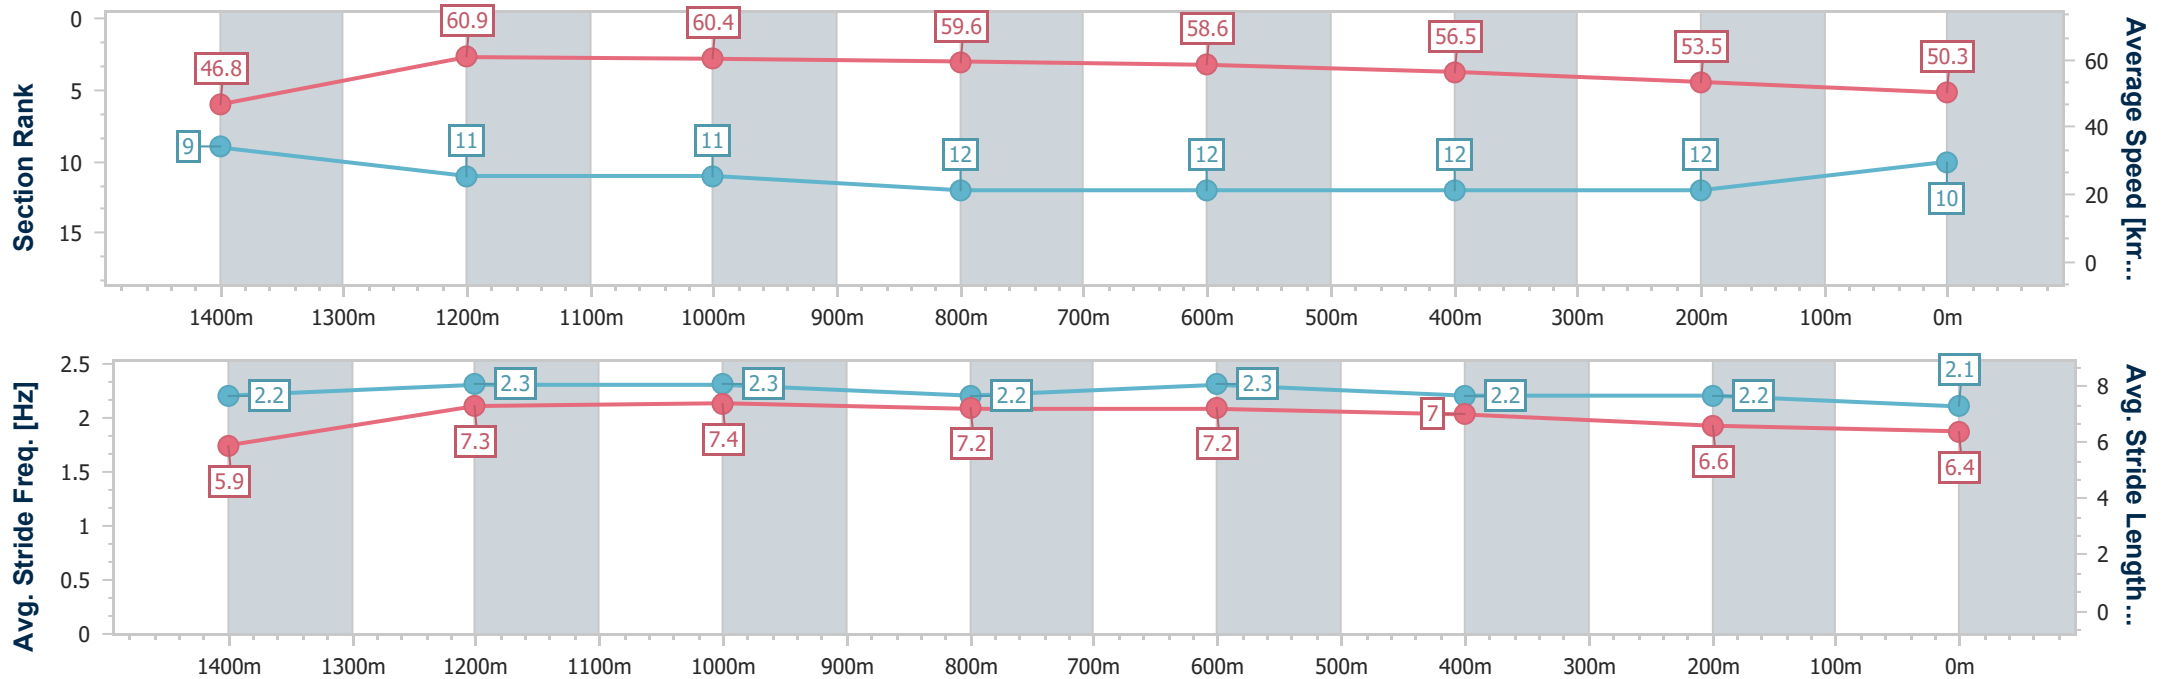

- [ ] Ranking at each section and finish
- .-.-.- No data available at this section
- NA No data available

Horse/Jockey Name	Miss Mansfield
Final Rank	10
Fastest Section Time (Section)	0:10.79 (Overall)
Top Speed [km/h] (Section)	61.8 (1400m)
Race State	Finished

Aquis Park Gold Coast Poly QLD Professional

Race 7: JKW LOGISTICS Maiden Handicap - 1540m

11 March 2023 - 16:11

Track Rating: Synthetic, Weather: Overcast, Rail Position: True

Section	Overall	1400m	1200m	1000m	800m	600m	400m	200m
Section Times	1:40.27 [10] (0:10.79)	1:29.48 [9] (0:12.12)	1:17.36 [11] (0:11.91)	1:05.45 [11] (0:12.21)	0:53.24 [12] (0:12.52)	0:40.72 [12] (0:12.87)	0:27.85 [12] (0:13.52)	0:14.33 [12] (0:14.33)
Average Speed [km/h]	46.8	60.9	60.4	59.6	58.6	56.5	53.5	50.3
Top Speed [km/h]	61.3	61.8	60.7	60.6	59.4	58.5	54.2	52.1
Avg. Dist. to Rail [m]	8.4	3.0	4.7	4.7	3.4	2.6	2.9	3.3
Avg. Stride Freq. [Hz]	2.2	2.3	2.3	2.2	2.3	2.2	2.2	2.1
Avg. Stride Length [m]	5.9	7.3	7.4	7.2	7.2	7.0	6.6	6.4

- [ ] Ranking at each section and finish
- .-.- No data available at this section
- NA No data available

Horse/Jockey Name	She's Got Sass
Final Rank	11
Fastest Section Time (Section)	0:10.47 (Overall)
Top Speed [km/h] (Section)	65.5 (1400m)
Race State	Finished