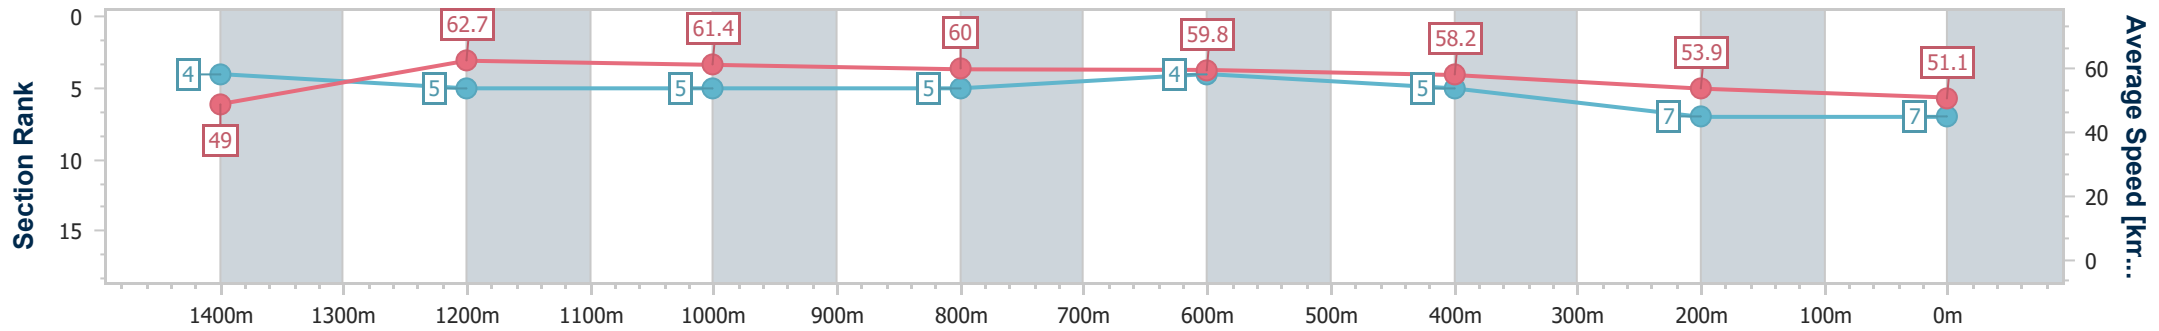

Aquis Park Gold Coast Poly QLD Professional

Race 7: JKW LOGISTICS Maiden Handicap - 1540m

11 March 2023 - 16:11

Track Rating: Synthetic, Weather: Overcast, Rail Position: True

Section	Overall	1400m	1200m	1000m	800m	600m	400m	200m
Section Times	1:38.29 [7] (0:10.30)	1:27.99 [4] (0:11.73)	1:16.26 [5] (0:11.72)	1:04.54 [5] (0:12.15)	0:52.39 [5] (0:12.30)	0:40.09 [4] (0:12.52)	0:27.57 [5] (0:13.42)	0:14.15 [7] (0:14.15)
Average Speed [km/h]	49.0	62.7	61.4	60.0	59.8	58.2	53.9	51.1
Top Speed [km/h]	64.9	64.8	62.5	60.7	60.7	60.6	55.6	53.5
Avg. Dist. to Rail [m]	9.6	2.8	4.2	3.9	3.7	2.7	3.8	6.2
Avg. Stride Freq. [Hz]	2.4	2.4	2.3	2.3	2.3	2.3	2.2	2.2
Avg. Stride Length [m]	5.7	7.2	7.5	7.4	7.1	7.0	6.7	6.6