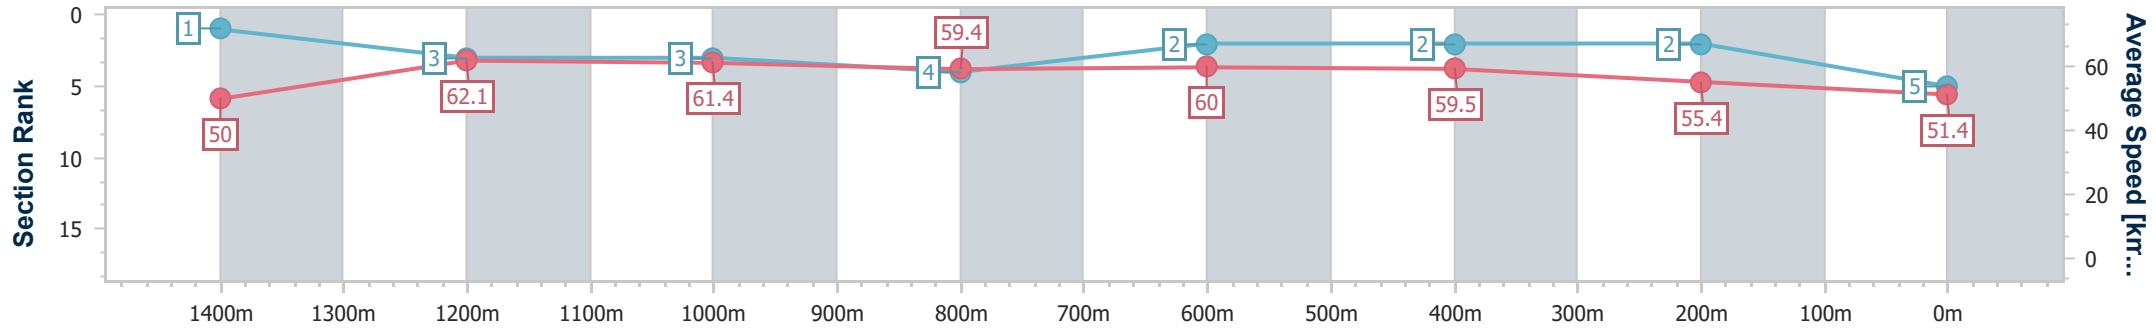

Aquis Park Gold Coast Poly QLD Professional

Race 7: JKW LOGISTICS Maiden Handicap - 1540m

11 March 2023 - 16:11

Track Rating: Synthetic, Weather: Overcast, Rail Position: True

Section	Overall	1400m	1200m	1000m	800m	600m	400m	200m
Section Times	1:37.40 [5] (0:10.12)	1:27.28 [1] (0:11.84)	1:15.44 [3] (0:11.73)	1:03.71 [3] (0:12.19)	0:51.52 [4] (0:12.16)	0:39.36 [2] (0:12.23)	0:27.13 [2] (0:13.06)	0:14.07 [2] (0:14.07)
Average Speed [km/h]	50.0	62.1	61.4	59.4	60.0	59.5	55.4	51.4
Top Speed [km/h]	64.8	64.8	62.6	60.3	61.6	60.9	57.1	53.4
Avg. Dist. to Rail [m]	11.0	2.7	2.6	2.2	2.3	2.3	3.3	4.9
Avg. Stride Freq. [Hz]	2.4	2.5	2.4	2.3	2.4	2.4	2.4	2.3
Avg. Stride Length [m]	5.6	6.8	6.9	6.9	7.0	7.0	6.5	6.2