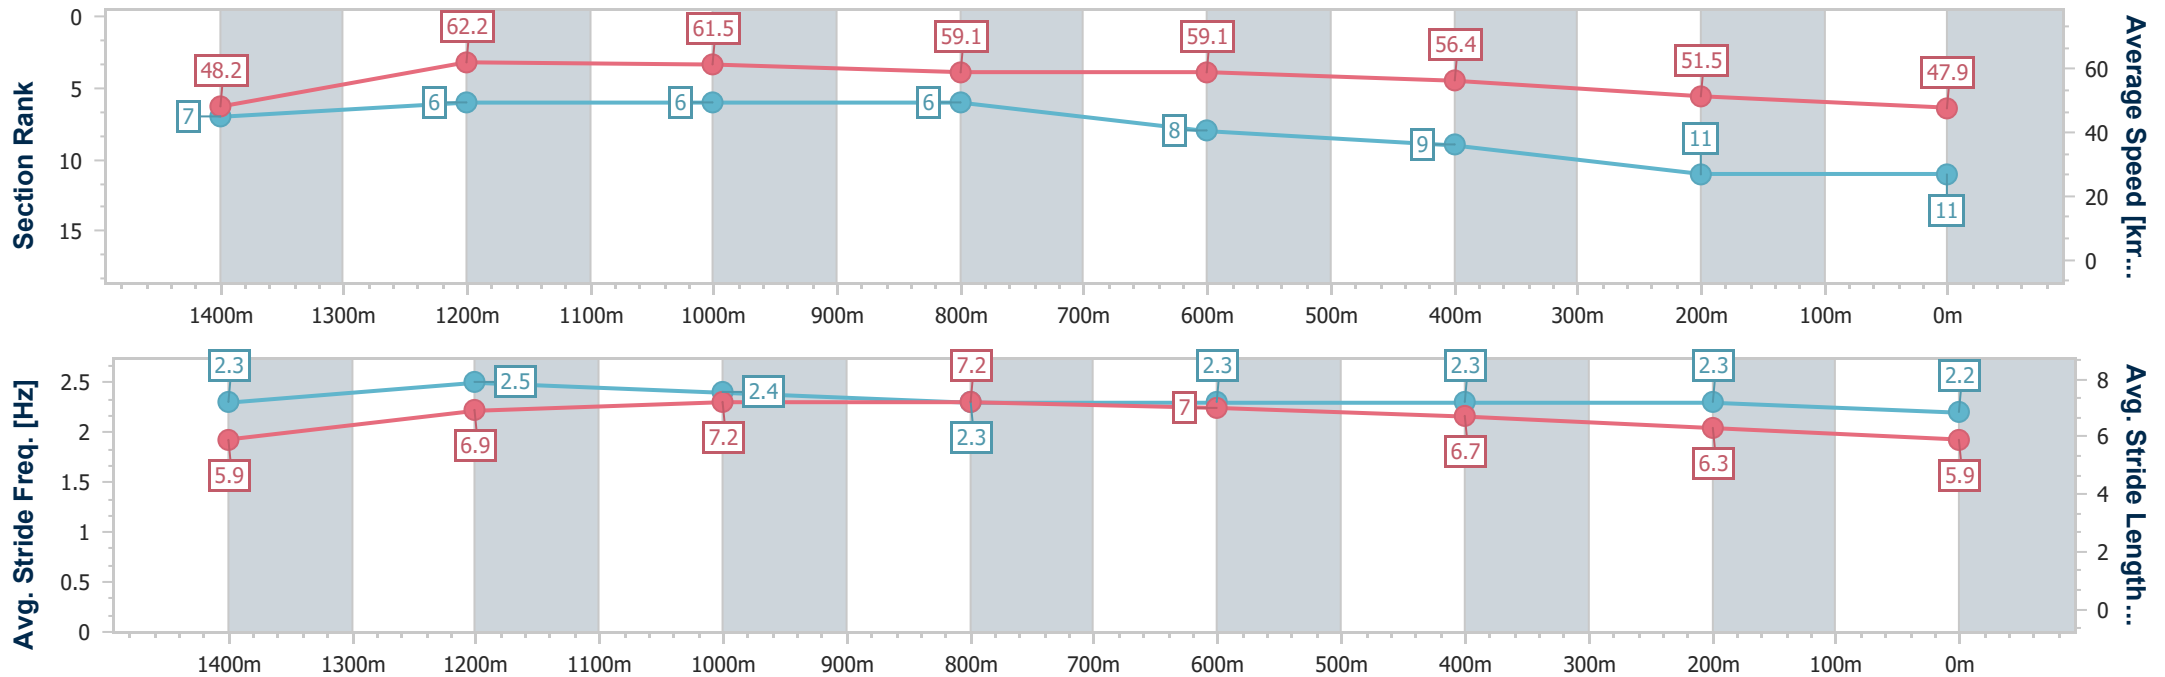

- [ ] Ranking at each section and finish
- .-.- No data available at this section
- NA No data available

Horse/Jockey Name	She's Got Sass
Final Rank	11
Fastest Section Time (Section)	0:10.47 (Overall)
Top Speed [km/h] (Section)	65.5 (1400m)
Race State	Finished

Aquis Park Gold Coast Poly QLD Professional

Race 7: JKW LOGISTICS Maiden Handicap - 1540m

11 March 2023 - 16:11

Track Rating: Synthetic, Weather: Overcast, Rail Position: True

Section	Overall	1400m	1200m	1000m	800m	600m	400m	200m					
Section Times	1:40.80 [11] (0:10.47)	1:30.33 [7] (0:11.80)	1:18.53 [6] (0:11.71)	1:06.82 [6] (0:12.25)	0:54.57 [6] (0:12.40)	0:42.17 [8] (0:12.99)	0:29.18 [9] (0:14.14)	0:15.04 [11] (0:15.04)					
Average Speed [km/h]	48.2	62.2	61.5	59.1	59.1	56.4	51.5	47.9					
Top Speed [km/h]	64.0	65.5	62.8	60.0	60.0	58.9	53.7	51.9					
Avg. Dist. to Rail [m]	5.6	2.4	3.3	2.4	2.9	3.7	5.5	5.2					
Avg. Stride Freq. [Hz]	2.3	2.5	2.4	2.3	2.3	2.3	2.3	2.2					
Avg. Stride Length [m]	5.9	6.9	7.2	7.2	7.0	6.7	6.3	5.9					

- [ ] Ranking at each section and finish
- .-.- No data available at this section
- NA No data available

Horse/Jockey Name	Heartonhersleeve
Final Rank	12
Fastest Section Time (Section)	0:10.18 (Overall)
Top Speed [km/h] (Section)	66.1 (1400m)
Race State	Finished