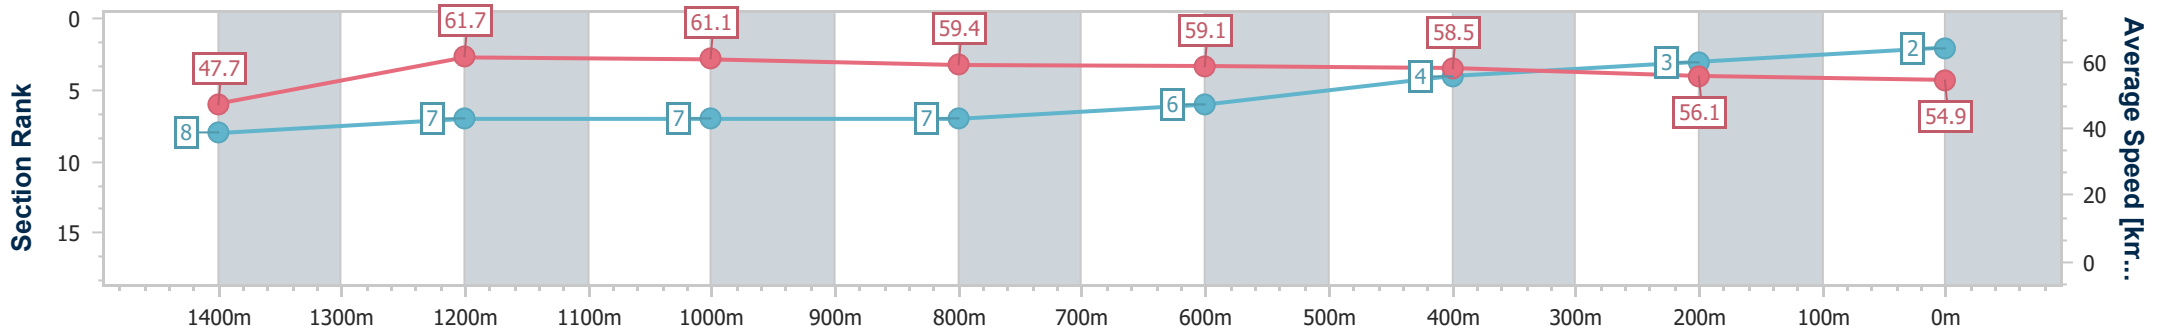

Aquis Park Gold Coast Poly QLD Professional

Race 7: JKW LOGISTICS Maiden Handicap - 1540m

11 March 2023 - 16:11

Track Rating: Synthetic, Weather: Overcast, Rail Position: True

Section	Overall	1400m	1200m	1000m	800m	600m	400m	200m
Section Times	1:36.67 [2] (0:10.58)	1:26.09 [8] (0:11.75)	1:14.34 [7] (0:11.78)	1:02.56 [7] (0:12.14)	0:50.42 [7] (0:12.18)	0:38.24 [6] (0:12.27)	0:25.97 [4] (0:12.87)	0:13.10 [3] (0:13.10)
Average Speed [km/h]	47.7	61.7	61.1	59.4	59.1	58.5	56.1	54.9
Top Speed [km/h]	61.6	62.7	61.8	60.2	59.7	60.1	56.5	56.7
Avg. Dist. to Rail [m]	3.7	0.9	0.9	0.6	0.3	0.5	3.2	7.0
Avg. Stride Freq. [Hz]	2.4	2.4	2.3	2.3	2.3	2.3	2.3	2.3
Avg. Stride Length [m]	5.6	7.1	7.2	7.2	7.1	6.9	6.6	6.5