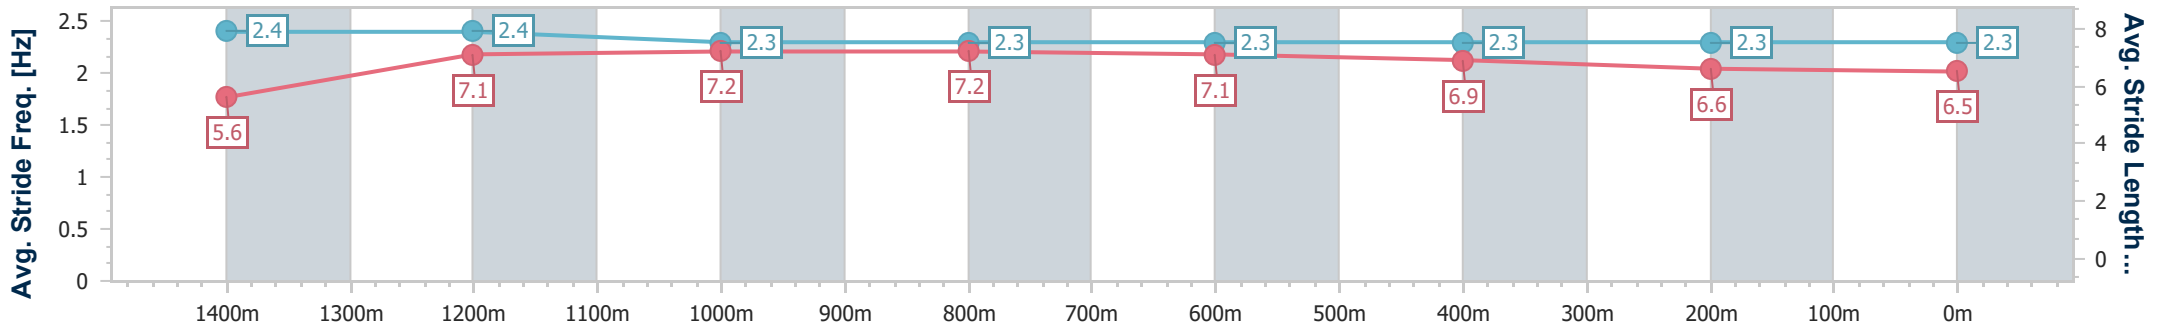

Aquis Park Gold Coast Poly QLD Professional

Race 7: JKW LOGISTICS Maiden Handicap - 1540m

11 March 2023 - 16:11

Track Rating: Synthetic, Weather: Overcast, Rail Position: True

Section	Overall	1400m	1200m	1000m	800m	600m	400m	200m
Section Times	1:36.67 [2] (0:10.58)	1:26.09 [8] (0:11.75)	1:14.34 [7] (0:11.78)	1:02.56 [7] (0:12.14)	0:50.42 [7] (0:12.18)	0:38.24 [6] (0:12.27)	0:25.97 [4] (0:12.87)	0:13.10 [3] (0:13.10)
Average Speed [km/h]	47.7	61.7	61.1	59.4	59.1	58.5	56.1	54.9
Top Speed [km/h]	61.6	62.7	61.8	60.2	59.7	60.1	56.5	56.7
Avg. Dist. to Rail [m]	3.7	0.9	0.9	0.6	0.3	0.5	3.2	7.0
Avg. Stride Freq. [Hz]	2.4	2.4	2.3	2.3	2.3	2.3	2.3	2.3
Avg. Stride Length [m]	5.6	7.1	7.2	7.2	7.1	6.9	6.6	6.5