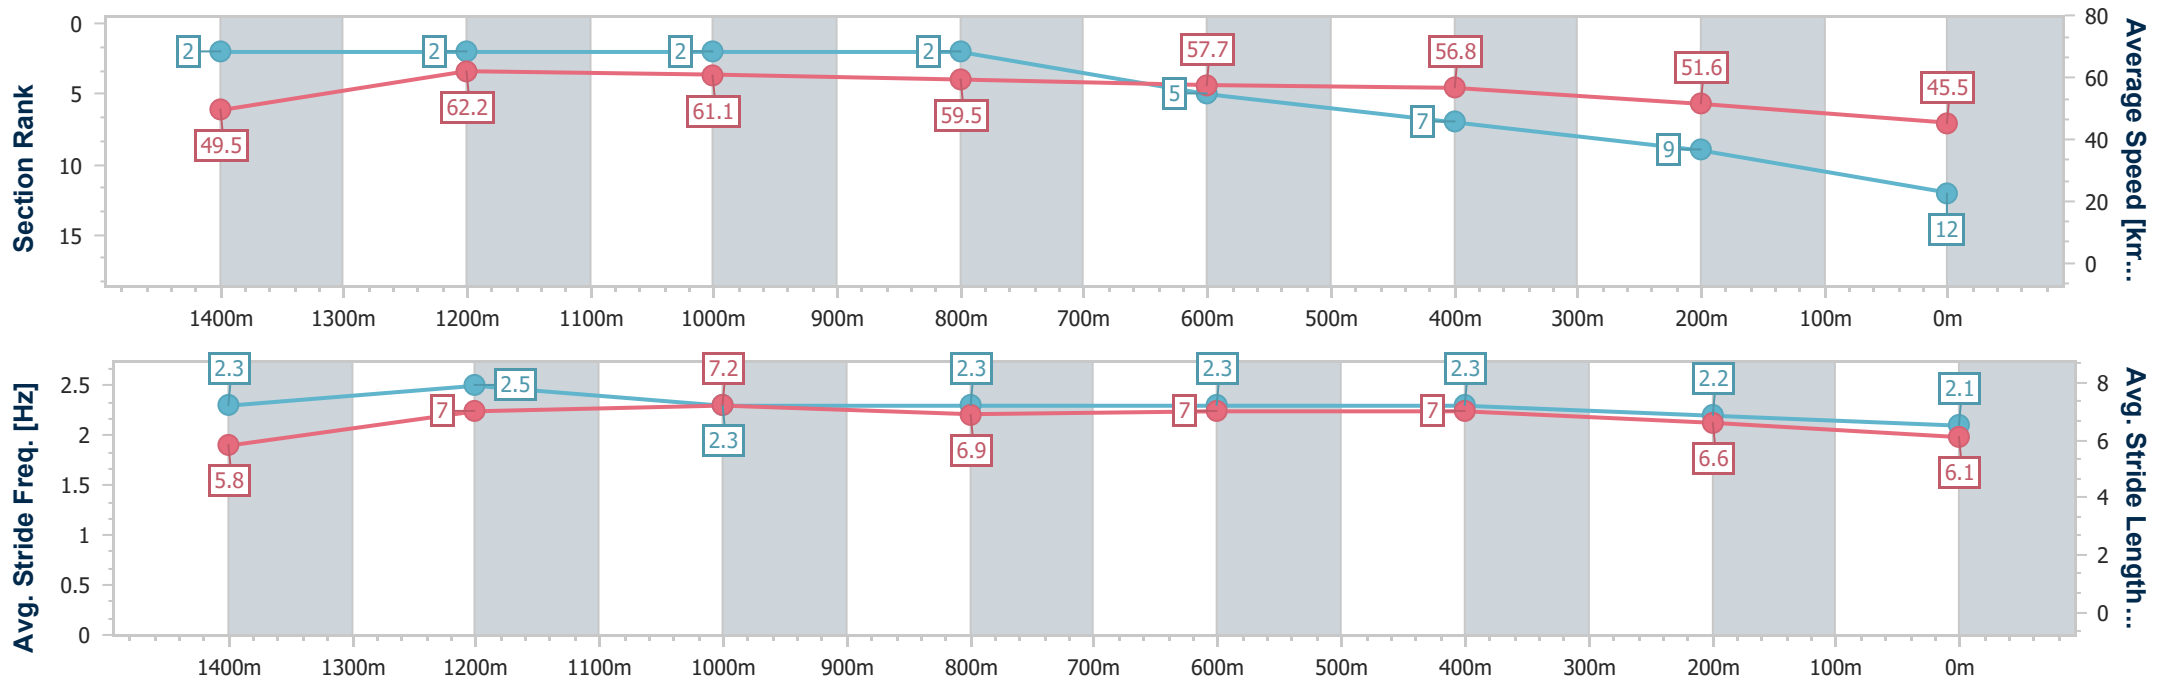

- [ ] Ranking at each section and finish
- .-.- No data available at this section
- NA No data available

Horse/Jockey Name	Heartonhersleeve
Final Rank	12
Fastest Section Time (Section)	0:10.18 (Overall)
Top Speed [km/h] (Section)	66.1 (1400m)
Race State	Finished

Aquis Park Gold Coast Poly QLD Professional

Race 7: JKW LOGISTICS Maiden Handicap - 1540m

11 March 2023 - 16:11

Track Rating: Synthetic, Weather: Overcast, Rail Position: True

Section	Overall	1400m	1200m	1000m	800m	600m	400m	200m
Section Times	1:41.15 [12] (0:10.18)	1:30.97 [2] (0:11.66)	1:19.31 [2] (0:11.77)	1:07.54 [2] (0:12.17)	0:55.37 [2] (0:12.62)	0:42.75 [5] (0:12.81)	0:29.94 [7] (0:14.07)	0:15.87 [9] (0:15.87)
Average Speed [km/h]	49.5	62.2	61.1	59.5	57.7	56.8	51.6	45.5
Top Speed [km/h]	65.6	66.1	62.3	61.6	58.4	58.7	54.5	48.8
Avg. Dist. to Rail [m]	7.6	0.9	1.9	1.5	1.9	2.4	4.7	6.6
Avg. Stride Freq. [Hz]	2.3	2.5	2.3	2.3	2.3	2.3	2.2	2.1
Avg. Stride Length [m]	5.8	7.0	7.2	6.9	7.0	7.0	6.6	6.1

- [ ] Ranking at each section and finish
- .-.- No data available at this section
- NA No data available