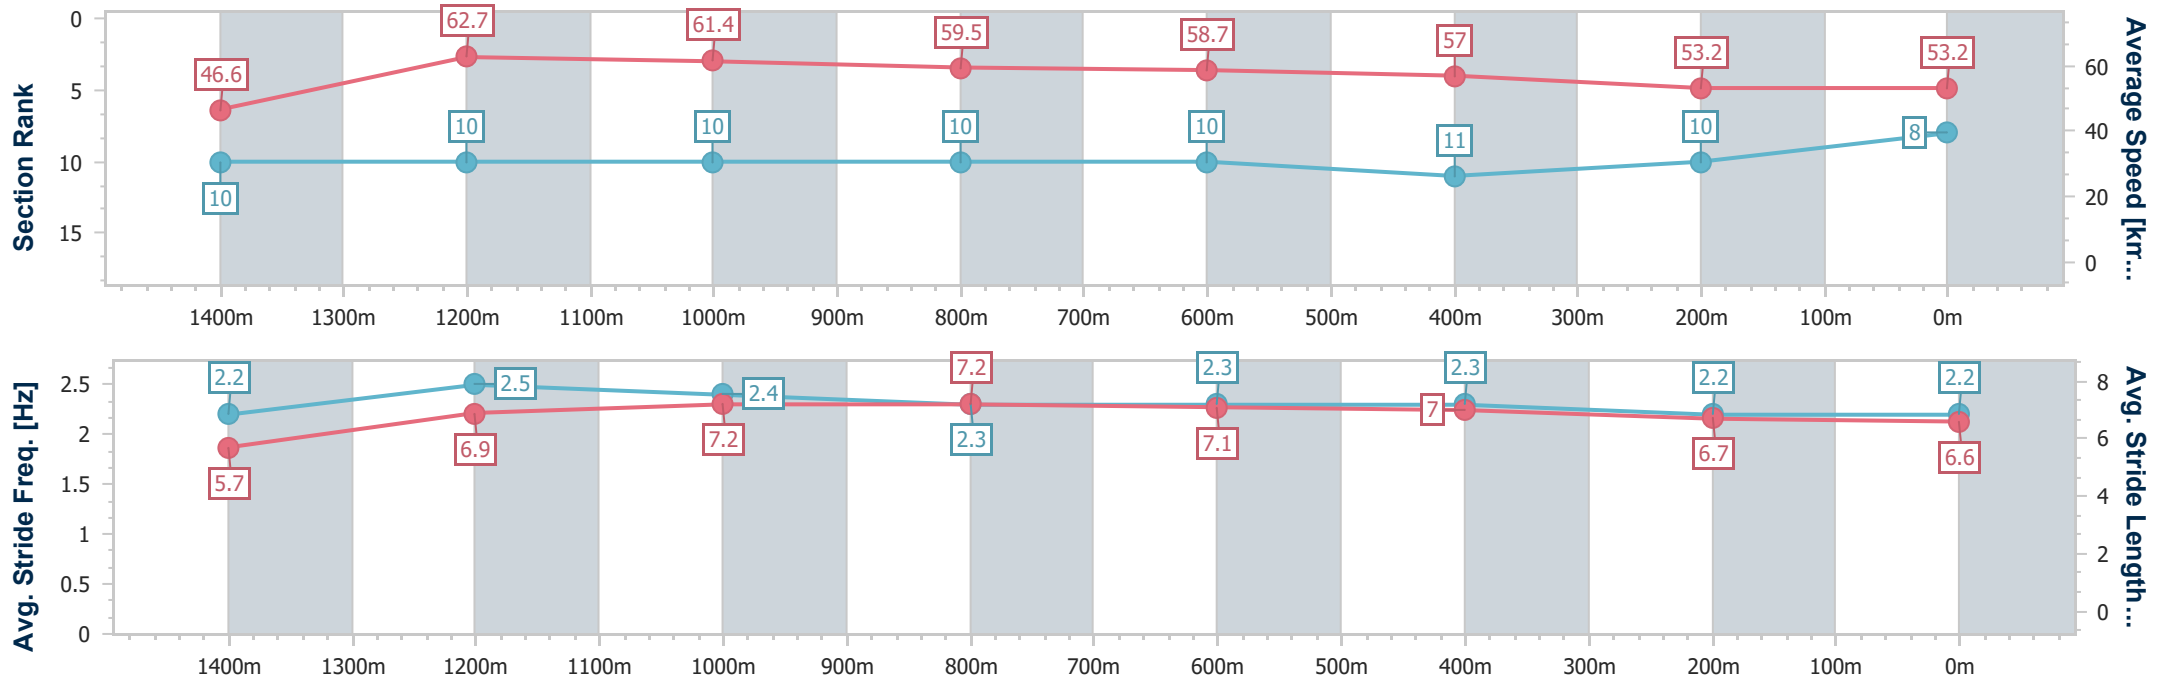

Aquis Park Gold Coast Poly QLD Professional

Race 7: JKW LOGISTICS Maiden Handicap - 1540m

11 March 2023 - 16:11

Track Rating: Synthetic, Weather: Overcast, Rail Position: True

Section	Overall	1400m	1200m	1000m	800m	600m	400m	200m
Section Times	1:39.13 [8] (0:10.83)	1:28.30 [10] (0:12.00)	1:16.30 [10] (0:11.72)	1:04.58 [10] (0:12.23)	0:52.35 [10] (0:12.46)	0:39.89 [10] (0:12.72)	0:27.17 [11] (0:13.65)	0:13.52 [10] (0:13.52)
Average Speed [km/h]	46.6	62.7	61.4	59.5	58.7	57.0	53.2	53.2
Top Speed [km/h]	61.5	63.6	63.2	60.7	59.4	59.2	54.6	54.0
Avg. Dist. to Rail [m]	9.6	5.7	5.2	4.3	2.7	1.9	5.2	9.0
Avg. Stride Freq. [Hz]	2.2	2.5	2.4	2.3	2.3	2.3	2.2	2.2
Avg. Stride Length [m]	5.7	6.9	7.2	7.2	7.1	7.0	6.7	6.6