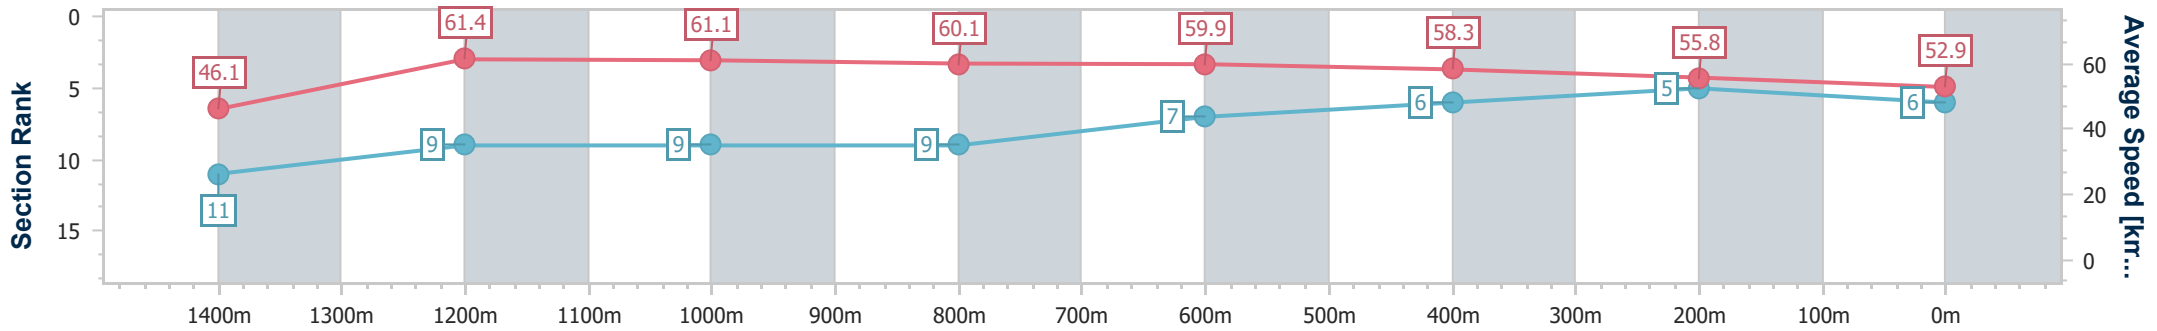

Aquis Park Gold Coast Poly QLD Professional

Race 7: JKW LOGISTICS Maiden Handicap - 1540m

11 March 2023 - 16:11

Track Rating: Synthetic, Weather: Overcast, Rail Position: True

Section	Overall	1400m	1200m	1000m	800m	600m	400m	200m
Section Times	1:37.63 [6] (0:10.92)	1:26.71 [11] (0:11.81)	1:14.90 [9] (0:11.77)	1:03.13 [9] (0:12.02)	0:51.11 [9] (0:12.07)	0:39.04 [7] (0:12.41)	0:26.63 [6] (0:12.97)	0:13.66 [5] (0:13.66)
Average Speed [km/h]	46.1	61.4	61.1	60.1	59.9	58.3	55.8	52.9
Top Speed [km/h]	59.7	62.8	62.2	61.1	60.5	59.6	56.4	55.2
Avg. Dist. to Rail [m]	1.9	1.0	1.3	0.7	1.3	1.3	3.1	3.7
Avg. Stride Freq. [Hz]	2.1	2.2	2.1	2.1	2.2	2.1	2.2	2.1
Avg. Stride Length [m]	6.1	7.4	7.7	7.6	7.4	7.4	7.1	6.9