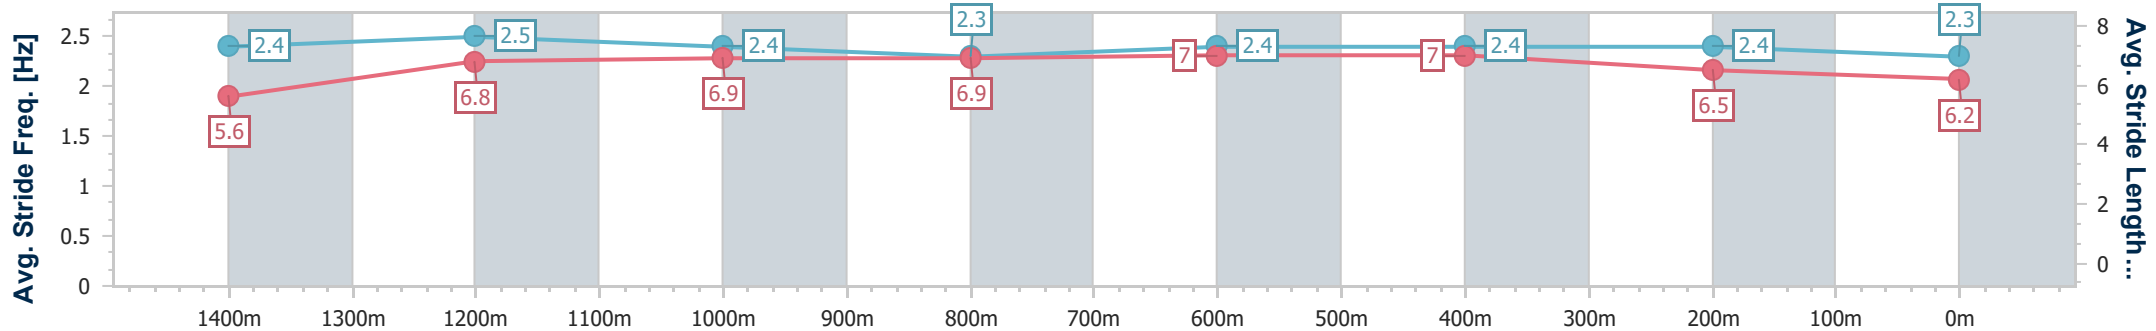

Aquis Park Gold Coast Poly QLD Professional

Race 7: JKW LOGISTICS Maiden Handicap - 1540m

11 March 2023 - 16:11

Track Rating: Synthetic, Weather: Overcast, Rail Position: True

Section	Overall	1400m	1200m	1000m	800m	600m	400m	200m
Section Times	1:37.40 [5] (0:10.12)	1:27.28 [1] (0:11.84)	1:15.44 [3] (0:11.73)	1:03.71 [3] (0:12.19)	0:51.52 [4] (0:12.16)	0:39.36 [2] (0:12.23)	0:27.13 [2] (0:13.06)	0:14.07 [2] (0:14.07)
Average Speed [km/h]	50.0	62.1	61.4	59.4	60.0	59.5	55.4	51.4
Top Speed [km/h]	64.8	64.8	62.6	60.3	61.6	60.9	57.1	53.4
Avg. Dist. to Rail [m]	11.0	2.7	2.6	2.2	2.3	2.3	3.3	4.9
Avg. Stride Freq. [Hz]	2.4	2.5	2.4	2.3	2.4	2.4	2.4	2.3
Avg. Stride Length [m]	5.6	6.8	6.9	6.9	7.0	7.0	6.5	6.2