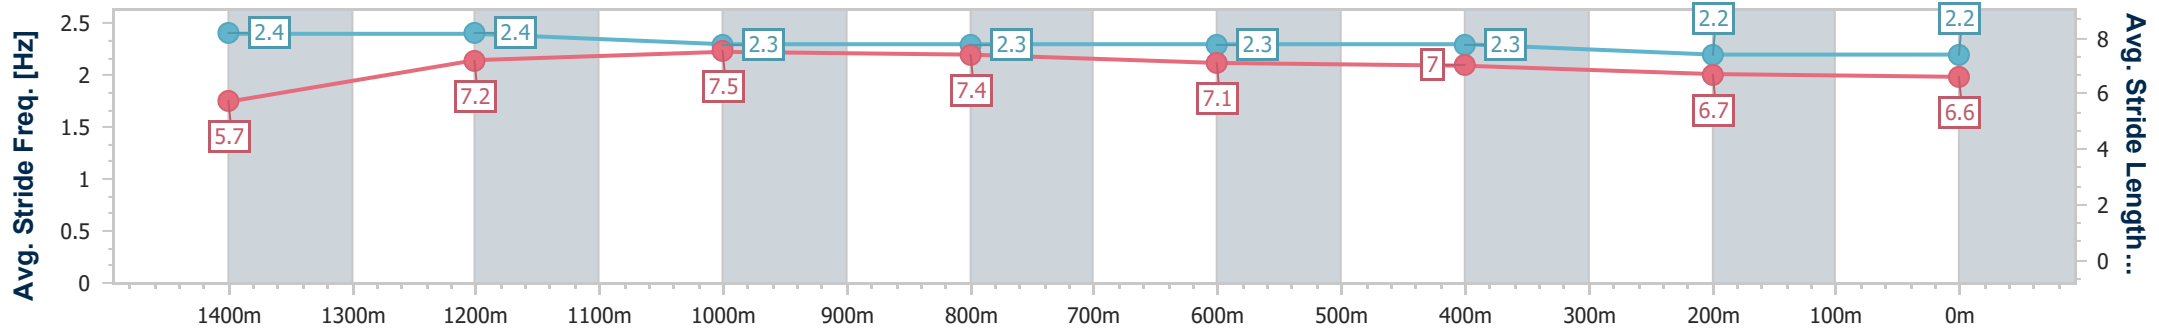

Aquis Park Gold Coast Poly QLD Professional

Race 7: JKW LOGISTICS Maiden Handicap - 1540m

11 March 2023 - 16:11

Track Rating: Synthetic, Weather: Overcast, Rail Position: True

Section	Overall	1400m	1200m	1000m	800m	600m	400m	200m
Section Times	1:38.29 [7] (0:10.30)	1:27.99 [4] (0:11.73)	1:16.26 [5] (0:11.72)	1:04.54 [5] (0:12.15)	0:52.39 [5] (0:12.30)	0:40.09 [4] (0:12.52)	0:27.57 [5] (0:13.42)	0:14.15 [7] (0:14.15)
Average Speed [km/h]	49.0	62.7	61.4	60.0	59.8	58.2	53.9	51.1
Top Speed [km/h]	64.9	64.8	62.5	60.7	60.7	60.6	55.6	53.5
Avg. Dist. to Rail [m]	9.6	2.8	4.2	3.9	3.7	2.7	3.8	6.2
Avg. Stride Freq. [Hz]	2.4	2.4	2.3	2.3	2.3	2.3	2.2	2.2
Avg. Stride Length [m]	5.7	7.2	7.5	7.4	7.1	7.0	6.7	6.6