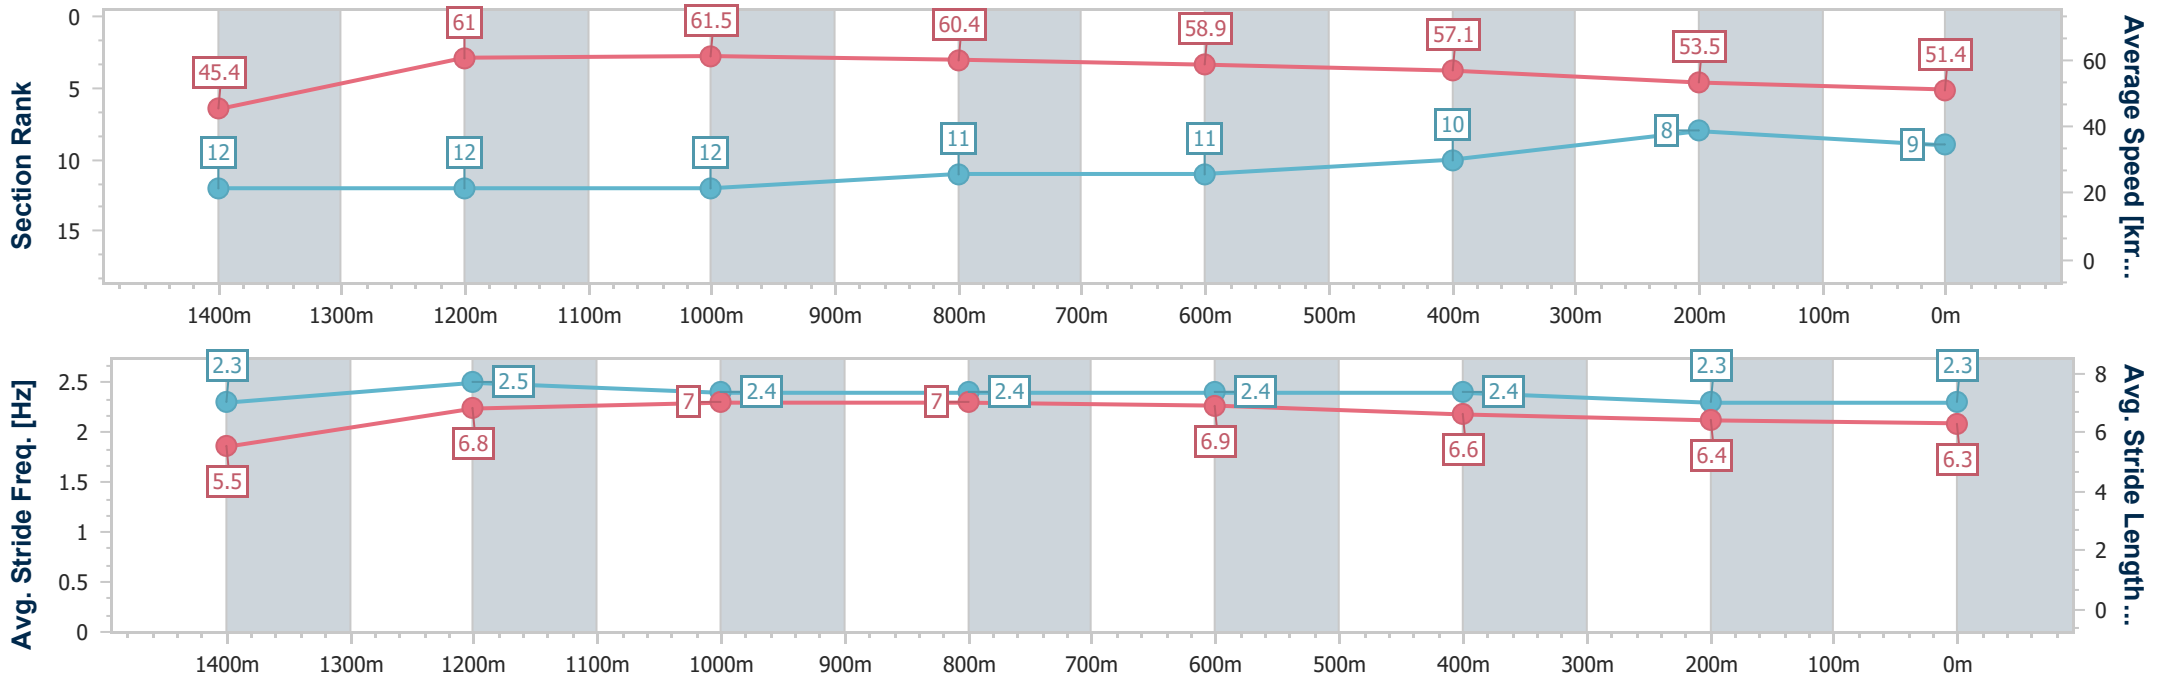

Aquis Park Gold Coast Poly QLD Professional

Race 7: JKW LOGISTICS Maiden Handicap - 1540m

11 March 2023 - 16:11

Track Rating: Synthetic, Weather: Overcast, Rail Position: True

Section	Overall	1400m	1200m	1000m	800m	600m	400m	200m
Section Times	1:39.26 [9] (0:11.11)	1:28.15 [12] (0:12.08)	1:16.07 [12] (0:11.70)	1:04.37 [12] (0:12.01)	0:52.36 [11] (0:12.29)	0:40.07 [11] (0:12.59)	0:27.48 [10] (0:13.45)	0:14.03 [8] (0:14.03)
Average Speed [km/h]	45.4	61.0	61.5	60.4	58.9	57.1	53.5	51.4
Top Speed [km/h]	60.2	62.2	62.3	61.5	60.2	59.2	55.1	53.0
Avg. Dist. to Rail [m]	10.8	2.9	2.9	2.4	1.4	0.6	1.1	2.5
Avg. Stride Freq. [Hz]	2.3	2.5	2.4	2.4	2.4	2.4	2.3	2.3
Avg. Stride Length [m]	5.5	6.8	7.0	7.0	6.9	6.6	6.4	6.3

- [ ] Ranking at each section and finish
- .-.-.- No data available at this section
- NA No data available

Horse/Jockey Name	Miss Mansfield
Final Rank	10
Fastest Section Time (Section)	0:10.79 (Overall)
Top Speed [km/h] (Section)	61.8 (1400m)
Race State	Finished