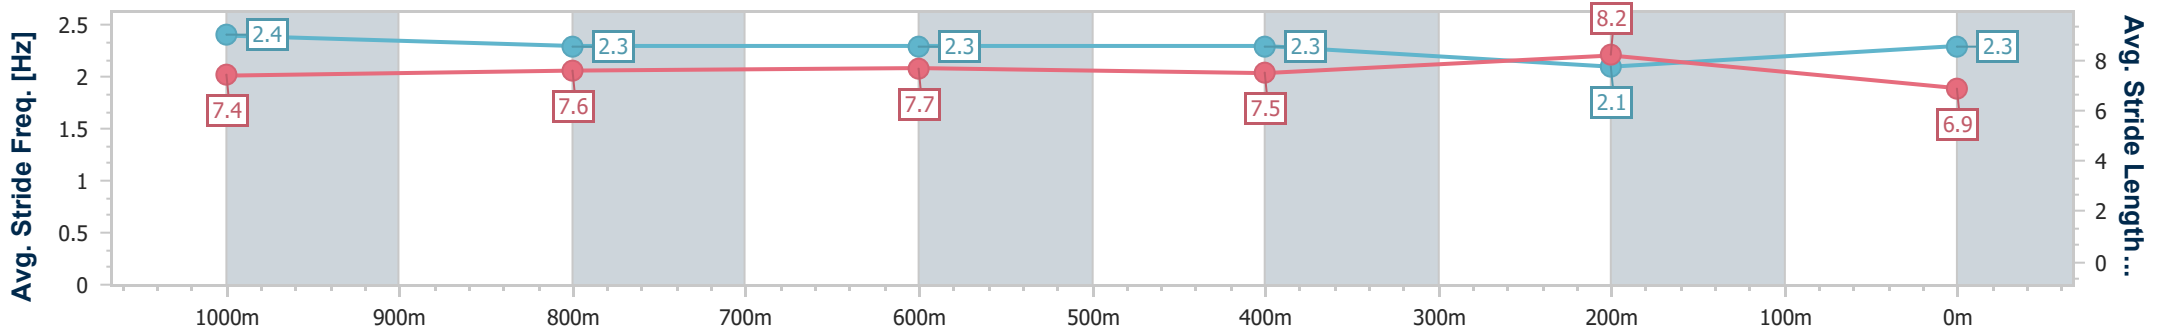

Section	Overall	1000m	800m	600m	400m	200m
Section Times	1:12.10 [5] (0:13.47)	0:58.63 [4] (0:11.48)	0:47.15 [6] (0:11.36)	0:35.79 [6] (0:11.50)	0:24.29 [6] (0:11.59)	0:12.70 [5] (0:12.70)
Average Speed [km/h]	53.7	63.7	64.1	63.2	62.1	56.7
Top Speed [km/h]	65.7	65.0	64.6	64.2	63.5	59.5
Avg. Dist. to Rail [m]	5.0	3.2	2.3	2.3	4.5	4.5
Avg. Stride Freq. [Hz]	2.4	2.3	2.3	2.3	2.1	2.3
Avg. Stride Length [m]	7.4	7.6	7.7	7.5	8.2	6.9