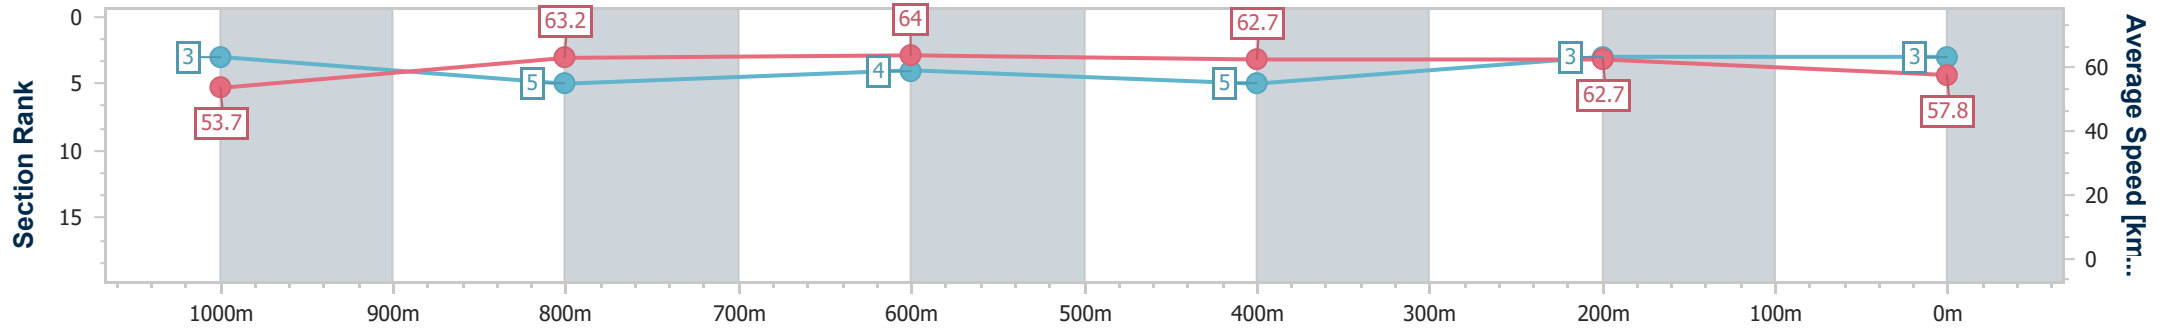

Section	Overall	1000m	800m	600m	400m	200m
Section Times	1:11.90 [3] (0:13.43)	0:58.47 [3] (0:11.54)	0:46.93 [5] (0:11.37)	0:35.56 [4] (0:11.59)	0:23.97 [5] (0:11.50)	0:12.47 [3] (0:12.47)
Average Speed [km/h]	53.7	63.2	64.0	62.7	62.7	57.8
Top Speed [km/h]	64.6	64.5	65.2	64.7	64.6	61.3
Avg. Dist. to Rail [m]	3.6	2.6	2.1	2.4	2.8	3.1
Avg. Stride Freq. [Hz]	2.4	2.4	2.4	2.4	2.4	2.4
Avg. Stride Length [m]	7.2	7.3	7.4	7.4	7.1	6.8