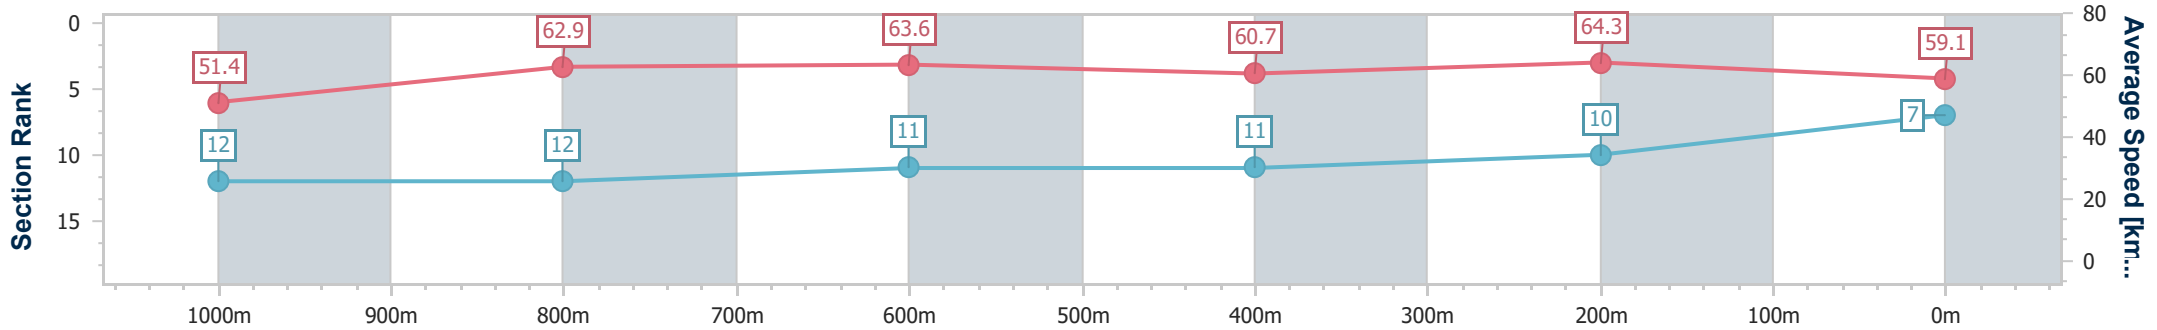

Section	Overall	1000m	800m	600m	400m	200m
Section Times	1:12.30 [7] (0:14.04)	0:58.26 [12] (0:11.52)	0:46.74 [12] (0:11.37)	0:35.37 [11] (0:11.99)	0:23.38 [11] (0:11.21)	0:12.17 [10] (0:12.17)
Average Speed [km/h]	51.4	62.9	63.6	60.7	64.3	59.1
Top Speed [km/h]	64.2	64.3	65.0	64.1	65.6	62.3
Avg. Dist. to Rail [m]	2.1	1.2	1.1	2.3	3.2	3.2
Avg. Stride Freq. [Hz]	2.3	2.3	2.3	2.3	2.4	2.3
Avg. Stride Length [m]	7.2	7.4	7.5	7.2	7.4	7.1