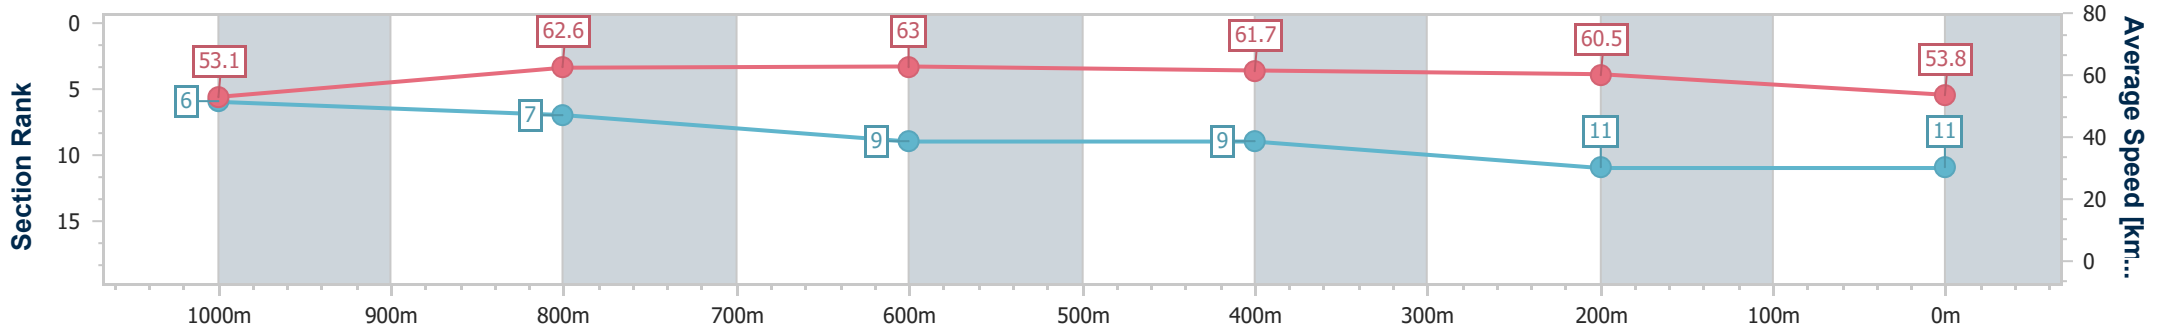

Section	Overall	1000m	800m	600m	400m	200m
Section Times	1:13.60 [11] (0:13.58)	1:00.02 [6] (0:11.63)	0:48.39 [7] (0:11.47)	0:36.92 [9] (0:11.64)	0:25.28 [9] (0:11.92)	0:13.36 [11] (0:13.36)
Average Speed [km/h]	53.1	62.6	63.0	61.7	60.5	53.8
Top Speed [km/h]	65.6	64.5	63.5	62.8	62.3	58.2
Avg. Dist. to Rail [m]	1.8	1.9	0.6	0.4	1.2	2.2
Avg. Stride Freq. [Hz]	2.4	2.3	2.3	2.3	2.3	2.2
Avg. Stride Length [m]	7.1	7.4	7.4	7.5	7.3	6.8