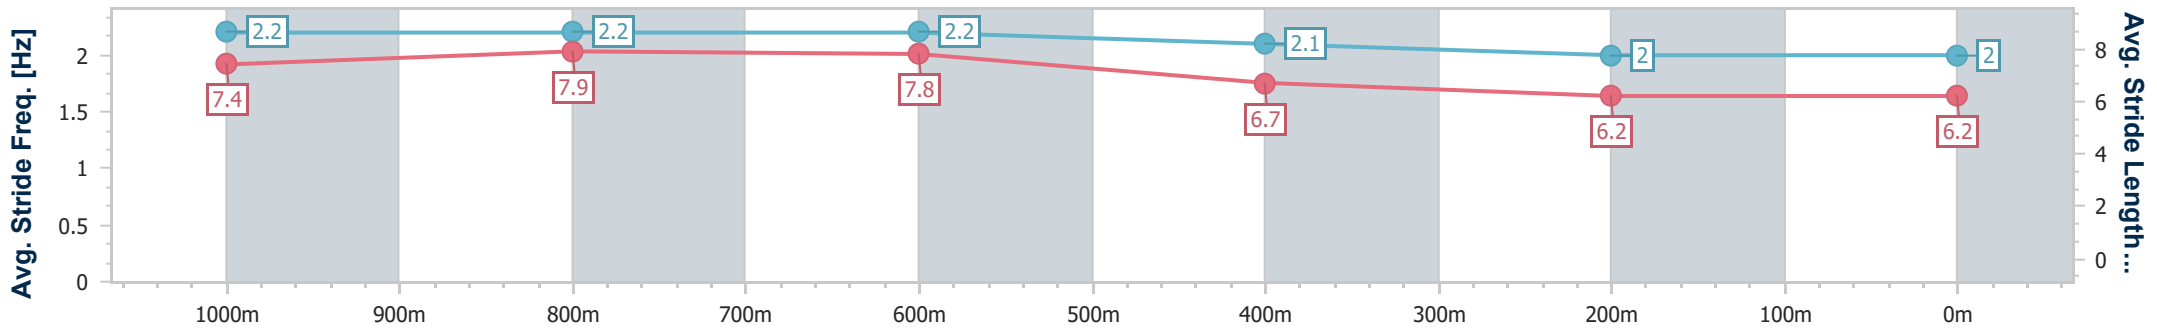

- [] Ranking at each section and finish
- .-.- No data available at this section
- NA No data available

Horse/Jockey Name	Headlock
Final Rank	12
Fastest Section Time (Section)	0:11.40 (800m)
Top Speed [km/h] (Section)	64.7 (Overall)
Race State	Finished

Section	Overall	1000m	800m	600m	400m	200m
Section Times	1:23.60 [12] (0:13.91)	1:09.69 [10] (0:11.44)	0:58.25 [9] (0:11.40)	0:46.85 [8] (0:13.95)	0:32.90 [12] (0:16.18)	0:16.72 [12] (0:16.72)
Average Speed [km/h]	51.9	62.7	62.2	51.0	44.5	43.1
Top Speed [km/h]	64.7	63.6	63.5	62.3	46.2	44.5
Avg. Dist. to Rail [m]	0.8	1.2	3.2	2.3	0.6	0.5
Avg. Stride Freq. [Hz]	2.2	2.2	2.2	2.1	2.0	2.0
Avg. Stride Length [m]	7.4	7.9	7.8	6.7	6.2	6.2