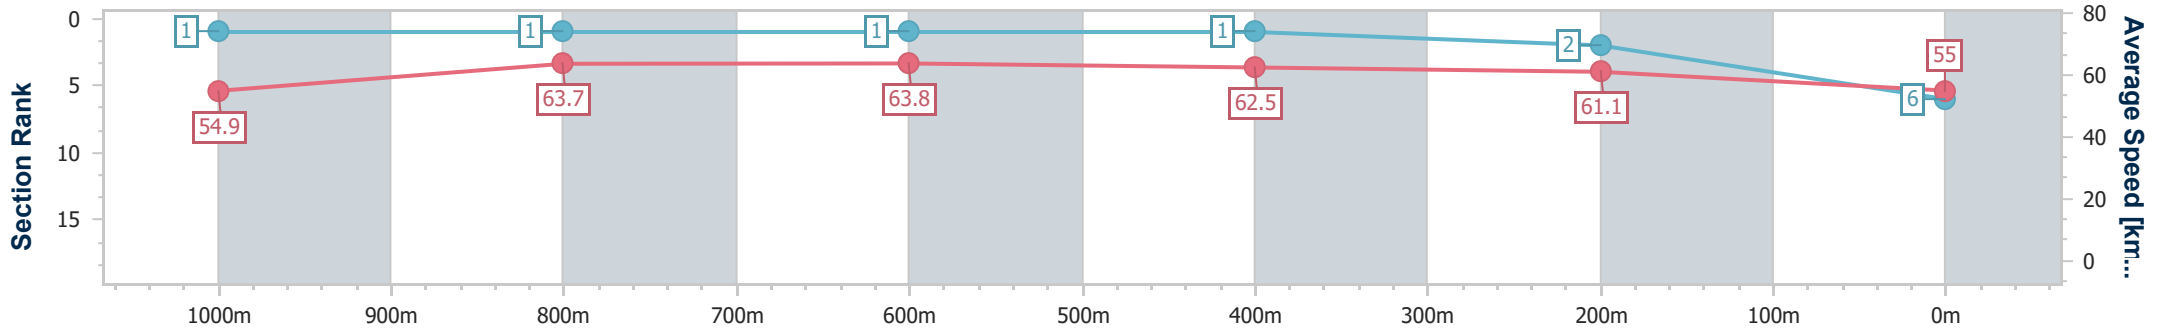

Section	Overall	1000m	800m	600m	400m	200m
Section Times	1:12.20 [6] (0:13.15)	0:59.05 [1] (0:11.34)	0:47.71 [1] (0:11.28)	0:36.43 [1] (0:11.56)	0:24.87 [1] (0:11.78)	0:13.09 [2] (0:13.09)
Average Speed [km/h]	54.9	63.7	63.8	62.5	61.1	55.0
Top Speed [km/h]	67.0	64.7	65.0	63.7	63.6	59.8
Avg. Dist. to Rail [m]	5.7	0.5	0.4	0.6	1.6	1.2
Avg. Stride Freq. [Hz]	2.2	2.3	2.4	2.4	2.4	2.3
Avg. Stride Length [m]	8.0	7.6	7.5	7.3	7.0	6.6