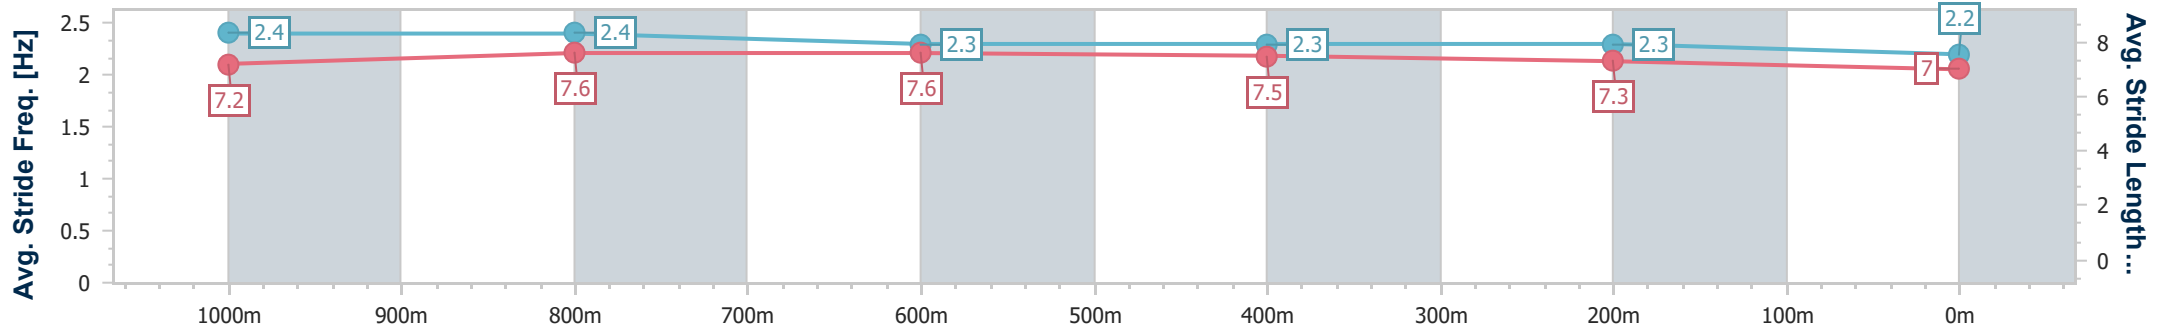

- [] Ranking at each section and finish
- .-.- No data available at this section
- NA No data available

Horse/Jockey Name	West Cork
Final Rank	10
Fastest Section Time (Section)	0:11.14 (1000m)
Top Speed [km/h] (Section)	68.3 (1000m)
Race State	Finished

Section	Overall	1000m	800m	600m	400m	200m
Section Times	1:12.70 [10] (0:13.68)	0:59.02 [7] (0:11.14)	0:47.88 [3] (0:11.36)	0:36.52 [2] (0:11.59)	0:24.93 [3] (0:11.94)	0:12.99 [7] (0:12.99)
Average Speed [km/h]	52.9	65.7	63.8	62.5	60.4	55.4
Top Speed [km/h]	64.5	68.3	65.6	63.5	63.1	57.4
Avg. Dist. to Rail [m]	6.9	3.6	1.4	1.7	3.4	2.9
Avg. Stride Freq. [Hz]	2.4	2.4	2.3	2.3	2.3	2.2
Avg. Stride Length [m]	7.2	7.6	7.6	7.5	7.3	7.0