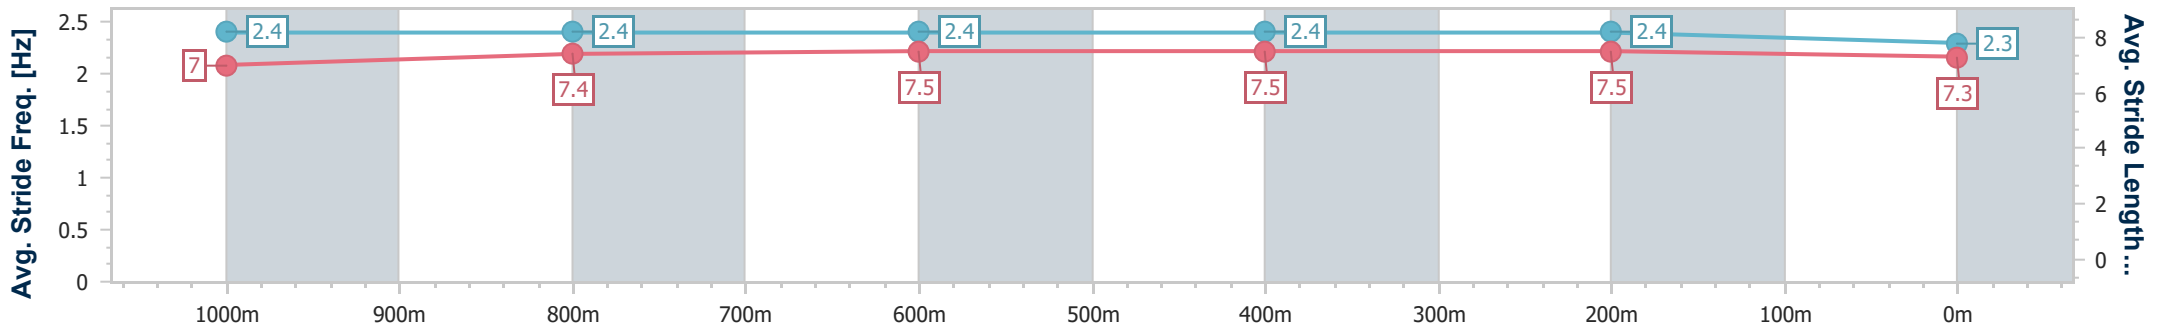

Section	Overall	1000m	800m	600m	400m	200m
Section Times	1:11.70 [1] (0:13.92)	0:57.78 [11] (0:11.67)	0:46.11 [11] (0:11.52)	0:34.59 [12] (0:11.66)	0:22.93 [10] (0:11.18)	0:11.75 [8] (0:11.75)
Average Speed [km/h]	52.0	62.6	63.6	63.3	64.4	61.2
Top Speed [km/h]	63.7	64.6	65.1	64.7	65.6	63.3
Avg. Dist. to Rail [m]	7.6	3.1	4.0	4.8	7.0	8.0
Avg. Stride Freq. [Hz]	2.4	2.4	2.4	2.4	2.4	2.3
Avg. Stride Length [m]	7.0	7.4	7.5	7.5	7.5	7.3