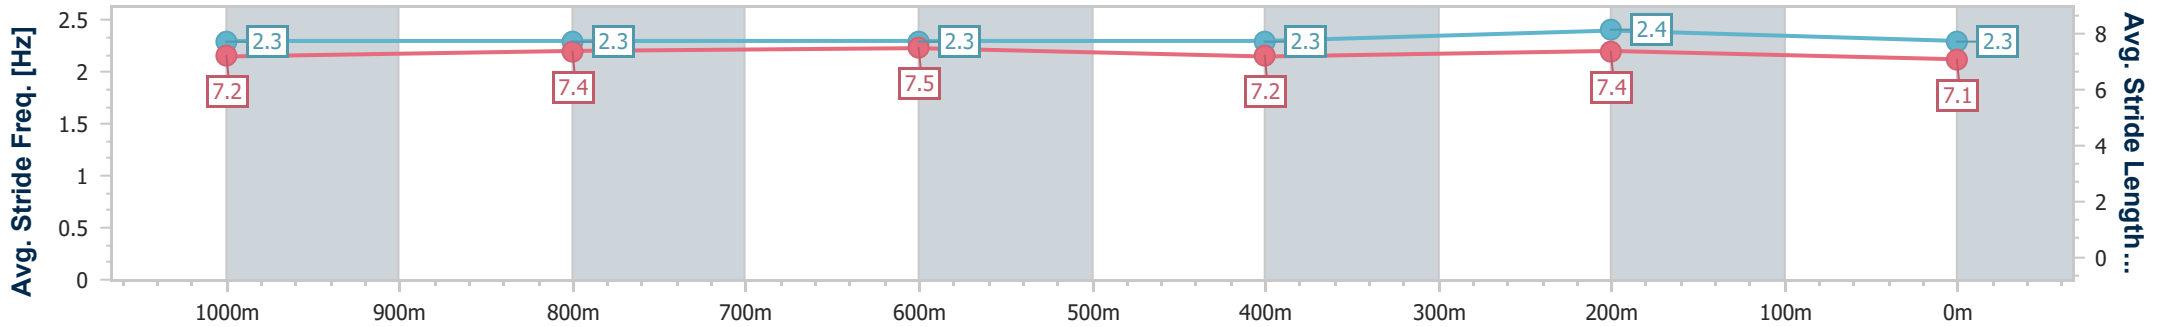

Section	Overall	1000m	800m	600m	400m	200m
Section Times	1:12.30 [7] (0:14.04)	0:58.26 [12] (0:11.52)	0:46.74 [12] (0:11.37)	0:35.37 [11] (0:11.99)	0:23.38 [11] (0:11.21)	0:12.17 [10] (0:12.17)
Average Speed [km/h]	51.4	62.9	63.6	60.7	64.3	59.1
Top Speed [km/h]	64.2	64.3	65.0	64.1	65.6	62.3
Avg. Dist. to Rail [m]	2.1	1.2	1.1	2.3	3.2	3.2
Avg. Stride Freq. [Hz]	2.3	2.3	2.3	2.3	2.4	2.3
Avg. Stride Length [m]	7.2	7.4	7.5	7.2	7.4	7.1