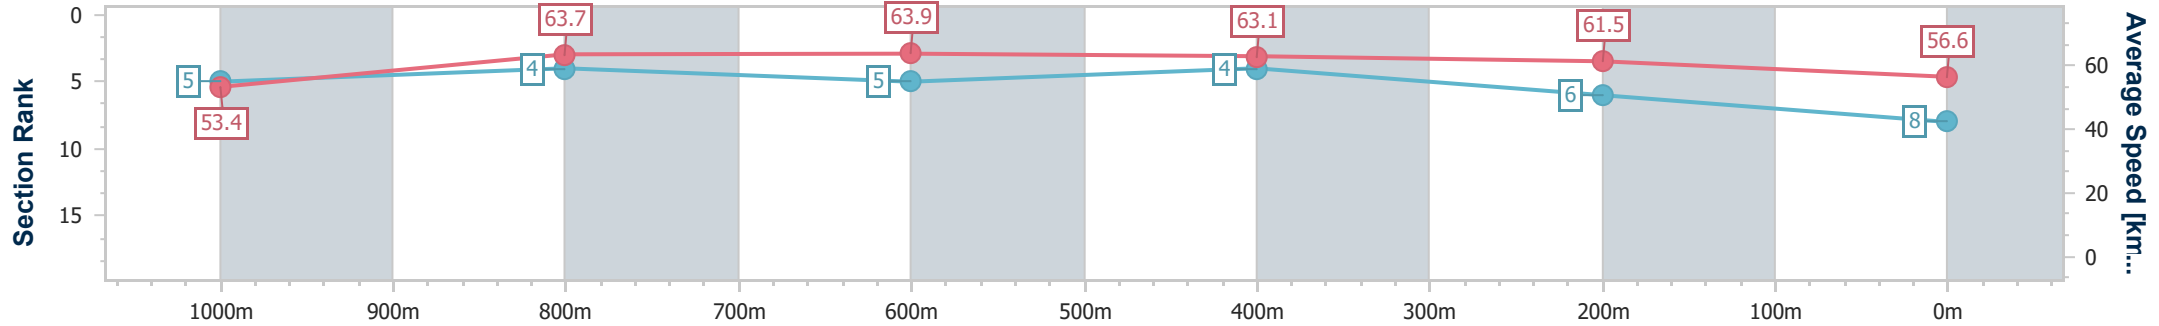

Section	Overall	1000m	800m	600m	400m	200m
Section Times	1:12.30 [8] (0:13.52)	0:58.78 [5] (0:11.40)	0:47.38 [4] (0:11.42)	0:35.96 [5] (0:11.53)	0:24.43 [4] (0:11.70)	0:12.73 [6] (0:12.73)
Average Speed [km/h]	53.4	63.7	63.9	63.1	61.5	56.6
Top Speed [km/h]	64.5	64.5	64.8	63.7	62.8	59.2
Avg. Dist. to Rail [m]	0.8	2.0	2.7	2.2	2.1	2.0
Avg. Stride Freq. [Hz]	2.4	2.4	2.4	2.4	2.4	2.3
Avg. Stride Length [m]	7.3	7.3	7.5	7.3	7.2	6.8