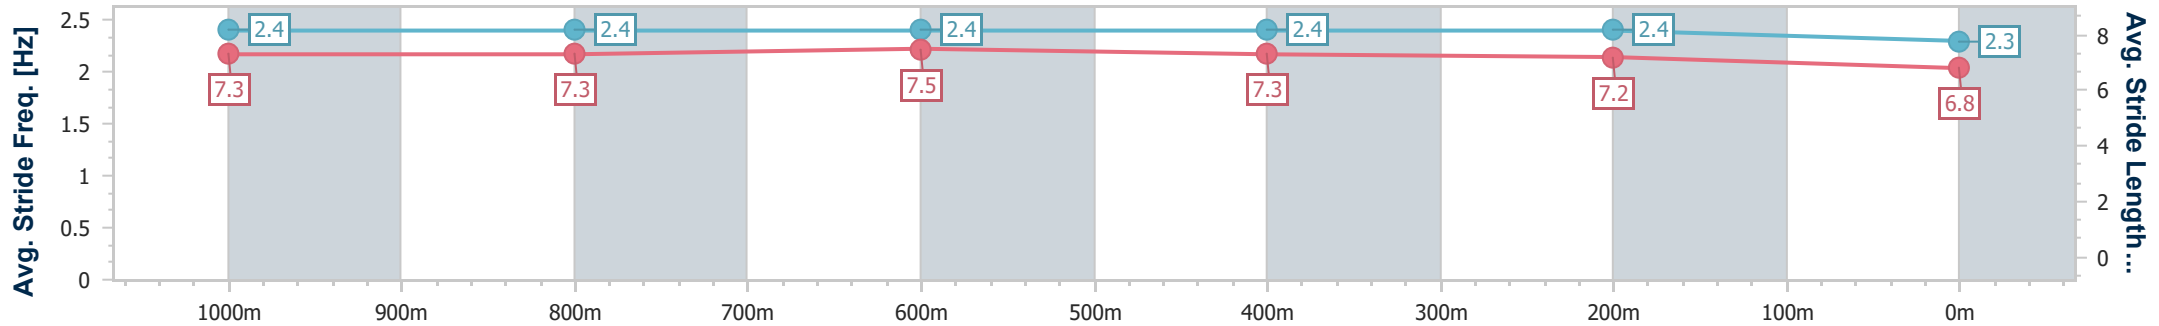

Section	Overall	1000m	800m	600m	400m	200m
Section Times	1:12.30 [8] (0:13.52)	0:58.78 [5] (0:11.40)	0:47.38 [4] (0:11.42)	0:35.96 [5] (0:11.53)	0:24.43 [4] (0:11.70)	0:12.73 [6] (0:12.73)
Average Speed [km/h]	53.4	63.7	63.9	63.1	61.5	56.6
Top Speed [km/h]	64.5	64.5	64.8	63.7	62.8	59.2
Avg. Dist. to Rail [m]	0.8	2.0	2.7	2.2	2.1	2.0
Avg. Stride Freq. [Hz]	2.4	2.4	2.4	2.4	2.4	2.3
Avg. Stride Length [m]	7.3	7.3	7.5	7.3	7.2	6.8