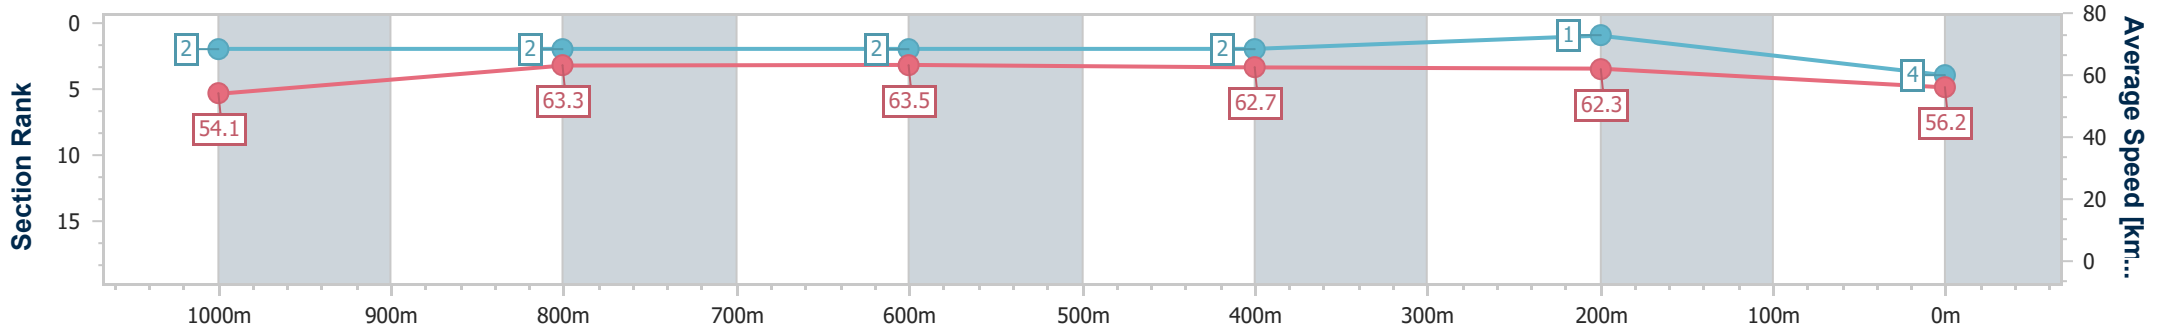

Section	Overall	1000m	800m	600m	400m	200m
Section Times	1:12.00 [4] (0:13.34)	0:58.66 [2] (0:11.46)	0:47.20 [2] (0:11.39)	0:35.81 [2] (0:11.44)	0:24.37 [2] (0:11.56)	0:12.81 [1] (0:12.81)
Average Speed [km/h]	54.1	63.3	63.5	62.7	62.3	56.2
Top Speed [km/h]	65.5	65.4	64.9	64.3	63.9	61.0
Avg. Dist. to Rail [m]	1.7	1.6	0.7	0.9	1.0	0.4
Avg. Stride Freq. [Hz]	2.4	2.4	2.4	2.4	2.4	2.3
Avg. Stride Length [m]	7.2	7.4	7.5	7.3	7.3	6.9