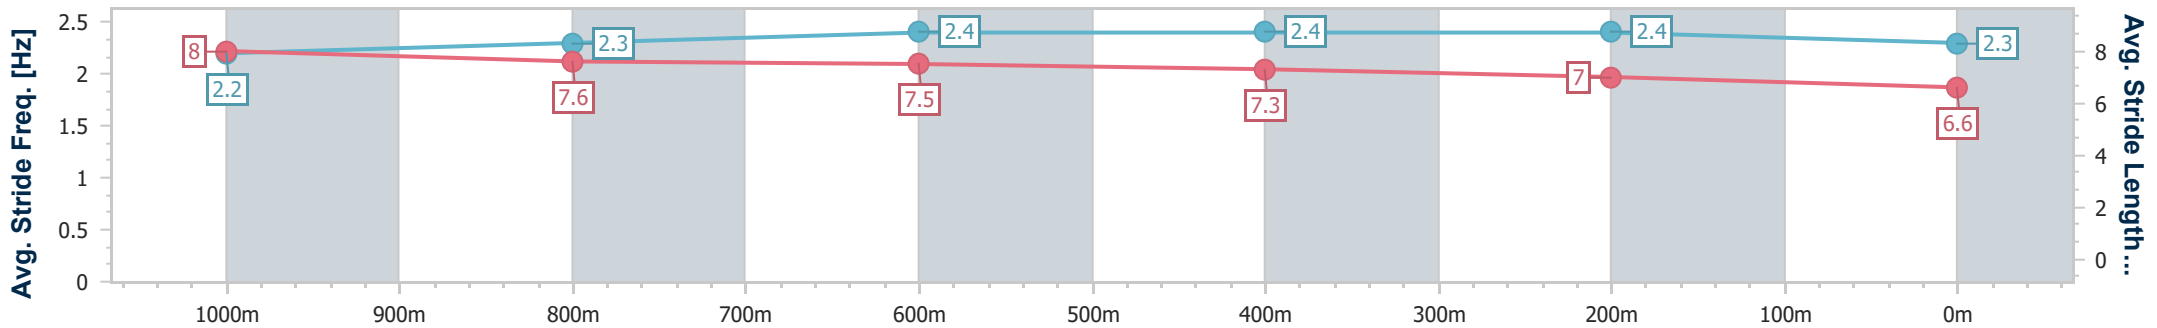

Section	Overall	1000m	800m	600m	400m	200m
Section Times	1:12.20 [6] (0:13.15)	0:59.05 [1] (0:11.34)	0:47.71 [1] (0:11.28)	0:36.43 [1] (0:11.56)	0:24.87 [1] (0:11.78)	0:13.09 [2] (0:13.09)
Average Speed [km/h]	54.9	63.7	63.8	62.5	61.1	55.0
Top Speed [km/h]	67.0	64.7	65.0	63.7	63.6	59.8
Avg. Dist. to Rail [m]	5.7	0.5	0.4	0.6	1.6	1.2
Avg. Stride Freq. [Hz]	2.2	2.3	2.4	2.4	2.4	2.3
Avg. Stride Length [m]	8.0	7.6	7.5	7.3	7.0	6.6