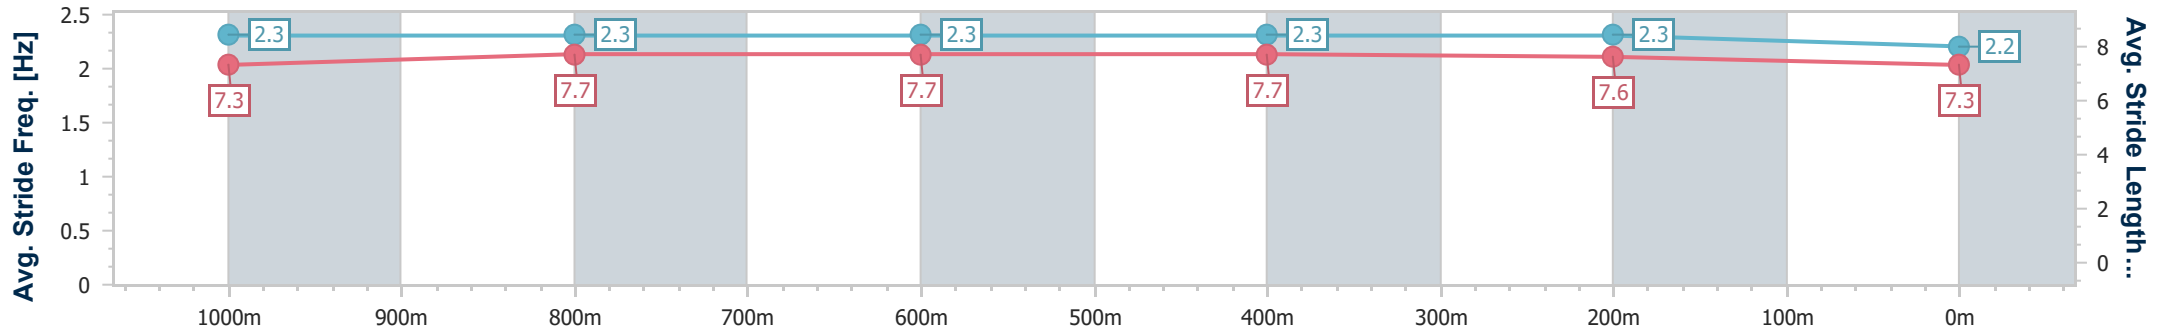

Section	Overall	1000m	800m	600m	400m	200m
Section Times	1:12.40 [9] (0:13.76)	0:58.64 [8] (0:11.50)	0:47.14 [8] (0:11.42)	0:35.72 [7] (0:11.66)	0:24.06 [8] (0:11.60)	0:12.46 [9] (0:12.46)
Average Speed [km/h]	52.5	63.5	64.0	62.7	62.1	57.8
Top Speed [km/h]	64.8	65.4	65.4	63.7	63.4	59.8
Avg. Dist. to Rail [m]	3.4	2.9	3.0	3.6	6.4	6.6
Avg. Stride Freq. [Hz]	2.3	2.3	2.3	2.3	2.3	2.2
Avg. Stride Length [m]	7.3	7.7	7.7	7.7	7.6	7.3