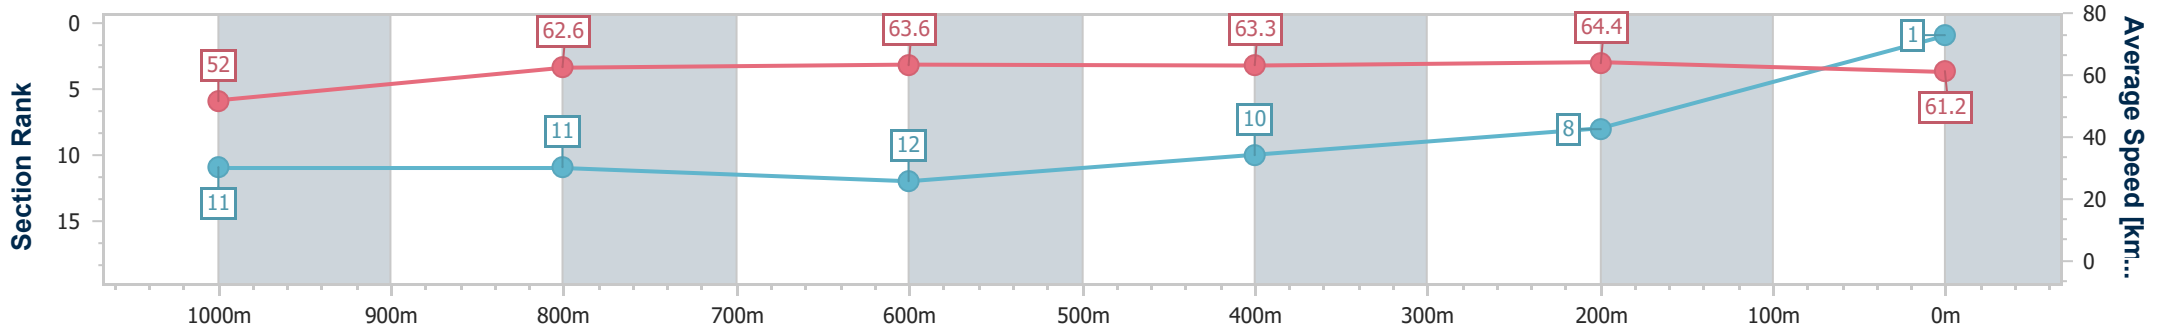

Section	Overall	1000m	800m	600m	400m	200m
Section Times	1:11.70 [1] (0:13.92)	0:57.78 [11] (0:11.67)	0:46.11 [11] (0:11.52)	0:34.59 [12] (0:11.66)	0:22.93 [10] (0:11.18)	0:11.75 [8] (0:11.75)
Average Speed [km/h]	52.0	62.6	63.6	63.3	64.4	61.2
Top Speed [km/h]	63.7	64.6	65.1	64.7	65.6	63.3
Avg. Dist. to Rail [m]	7.6	3.1	4.0	4.8	7.0	8.0
Avg. Stride Freq. [Hz]	2.4	2.4	2.4	2.4	2.4	2.3
Avg. Stride Length [m]	7.0	7.4	7.5	7.5	7.5	7.3