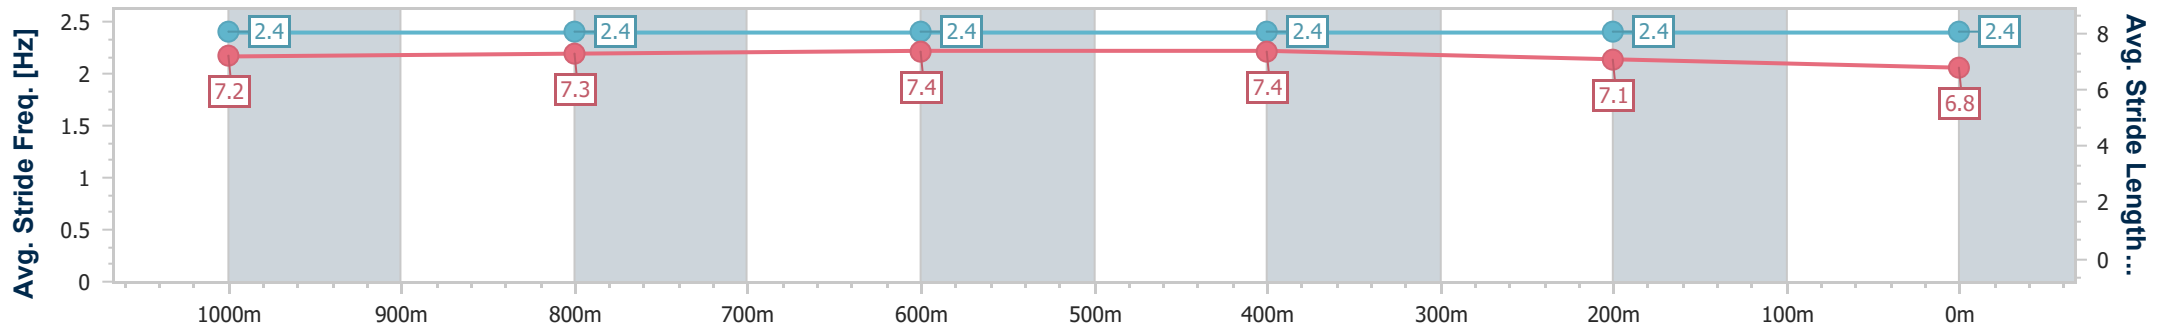

Section	Overall	1000m	800m	600m	400m	200m
Section Times	1:11.90 [3] (0:13.43)	0:58.47 [3] (0:11.54)	0:46.93 [5] (0:11.37)	0:35.56 [4] (0:11.59)	0:23.97 [5] (0:11.50)	0:12.47 [3] (0:12.47)
Average Speed [km/h]	53.7	63.2	64.0	62.7	62.7	57.8
Top Speed [km/h]	64.6	64.5	65.2	64.7	64.6	61.3
Avg. Dist. to Rail [m]	3.6	2.6	2.1	2.4	2.8	3.1
Avg. Stride Freq. [Hz]	2.4	2.4	2.4	2.4	2.4	2.4
Avg. Stride Length [m]	7.2	7.3	7.4	7.4	7.1	6.8