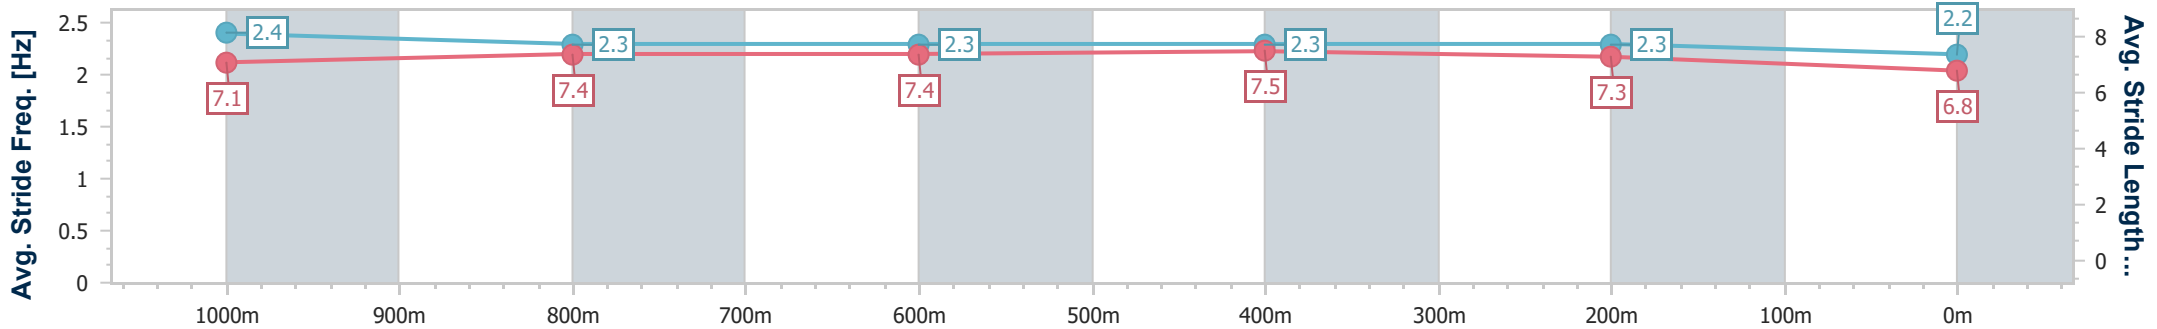

Eagle Farm QLD Professional
Race 4: SKY RACING QTIS Three-Year-Old Maiden Plate - 1200m

15 March 2023 - 14:15

Track Rating: Good 4, Weather: Fine, Rail Position: + 9.5m Entire Course.

BRISBANE RACING CLUB

Section	Overall	1000m	800m	600m	400m	200m
Section Times	1:13.60 [11] (0:13.58)	1:00.02 [6] (0:11.63)	0:48.39 [7] (0:11.47)	0:36.92 [9] (0:11.64)	0:25.28 [9] (0:11.92)	0:13.36 [11] (0:13.36)
Average Speed [km/h]	53.1	62.6	63.0	61.7	60.5	53.8
Top Speed [km/h]	65.6	64.5	63.5	62.8	62.3	58.2
Avg. Dist. to Rail [m]	1.8	1.9	0.6	0.4	1.2	2.2
Avg. Stride Freq. [Hz]	2.4	2.3	2.3	2.3	2.3	2.2
Avg. Stride Length [m]	7.1	7.4	7.4	7.5	7.3	6.8