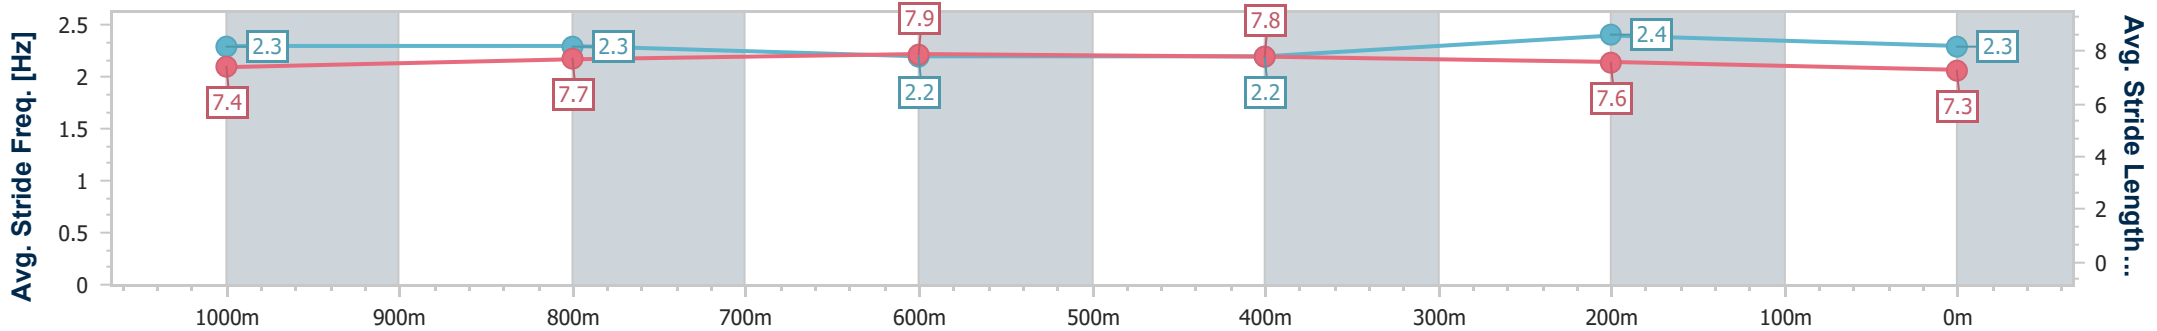

Section	Overall	1000m	800m	600m	400m	200m
Section Times	1:11.80 [2] (0:13.87)	0:57.93 [9] (0:11.62)	0:46.31 [10] (0:11.44)	0:34.87 [10] (0:11.49)	0:23.38 [7] (0:11.21)	0:12.17 [4] (0:12.17)
Average Speed [km/h]	52.2	62.9	63.4	63.1	64.2	59.1
Top Speed [km/h]	65.6	64.4	64.6	64.4	65.2	62.2
Avg. Dist. to Rail [m]	5.7	3.2	2.1	1.4	4.8	5.0
Avg. Stride Freq. [Hz]	2.3	2.3	2.2	2.2	2.4	2.3
Avg. Stride Length [m]	7.4	7.7	7.9	7.8	7.6	7.3