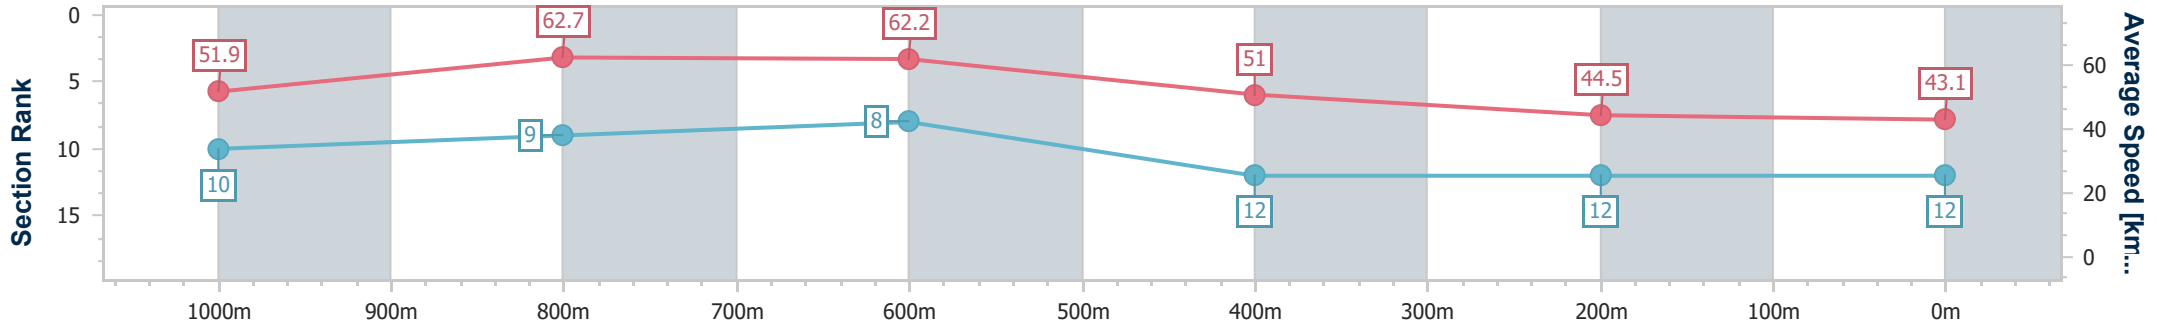

- [] Ranking at each section and finish
- .-.- No data available at this section
- NA No data available

Horse/Jockey Name	Headlock
Final Rank	12
Fastest Section Time (Section)	0:11.40 (800m)
Top Speed [km/h] (Section)	64.7 (Overall)
Race State	Finished

Section	Overall	1000m	800m	600m	400m	200m
Section Times	1:23.60 [12] (0:13.91)	1:09.69 [10] (0:11.44)	0:58.25 [9] (0:11.40)	0:46.85 [8] (0:13.95)	0:32.90 [12] (0:16.18)	0:16.72 [12] (0:16.72)
Average Speed [km/h]	51.9	62.7	62.2	51.0	44.5	43.1
Top Speed [km/h]	64.7	63.6	63.5	62.3	46.2	44.5
Avg. Dist. to Rail [m]	0.8	1.2	3.2	2.3	0.6	0.5
Avg. Stride Freq. [Hz]	2.2	2.2	2.2	2.1	2.0	2.0
Avg. Stride Length [m]	7.4	7.9	7.8	6.7	6.2	6.2