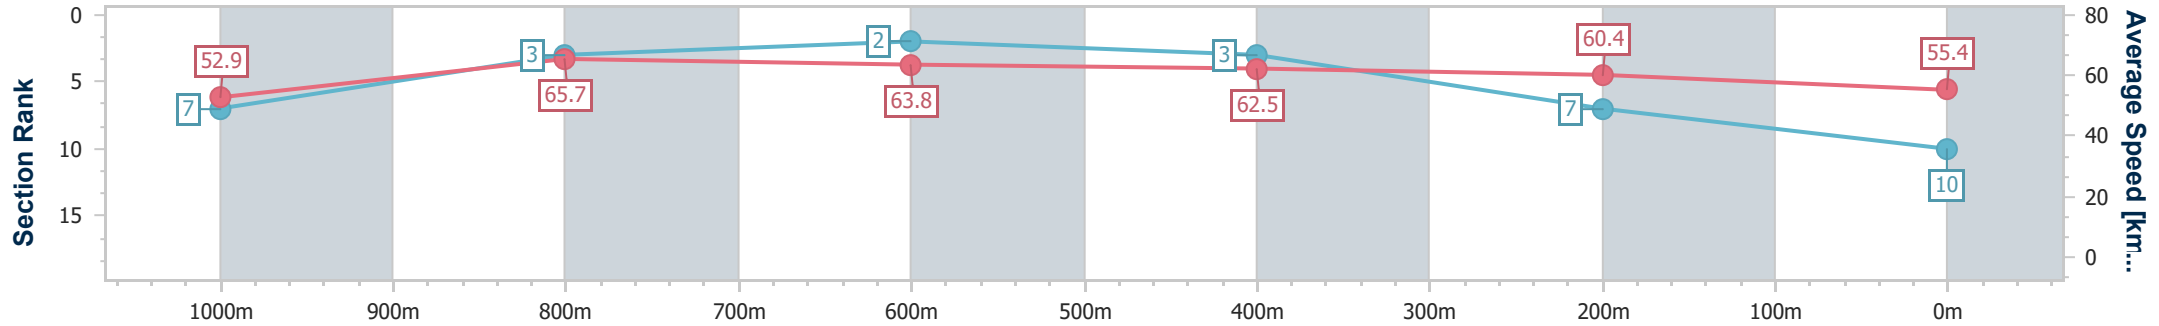

- [] Ranking at each section and finish
- .-.- No data available at this section
- NA No data available

Horse/Jockey Name	West Cork
Final Rank	10
Fastest Section Time (Section)	0:11.14 (1000m)
Top Speed [km/h] (Section)	68.3 (1000m)
Race State	Finished

Section	Overall	1000m	800m	600m	400m	200m
Section Times	1:12.70 [10] (0:13.68)	0:59.02 [7] (0:11.14)	0:47.88 [3] (0:11.36)	0:36.52 [2] (0:11.59)	0:24.93 [3] (0:11.94)	0:12.99 [7] (0:12.99)
Average Speed [km/h]	52.9	65.7	63.8	62.5	60.4	55.4
Top Speed [km/h]	64.5	68.3	65.6	63.5	63.1	57.4
Avg. Dist. to Rail [m]	6.9	3.6	1.4	1.7	3.4	2.9
Avg. Stride Freq. [Hz]	2.4	2.4	2.3	2.3	2.3	2.2
Avg. Stride Length [m]	7.2	7.6	7.6	7.5	7.3	7.0