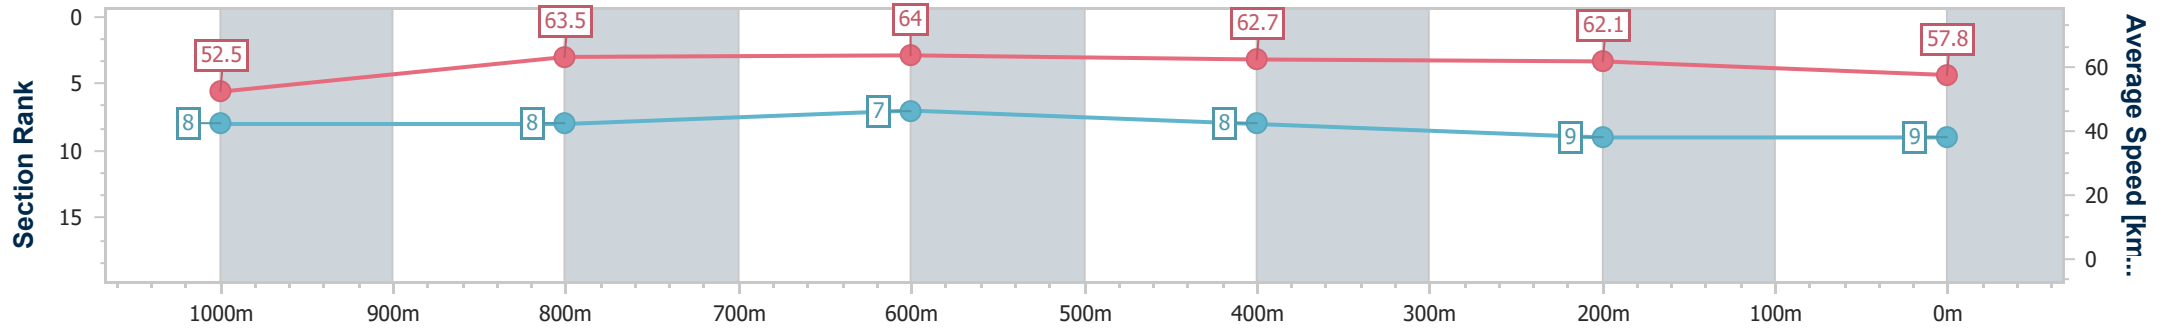

Section	Overall	1000m	800m	600m	400m	200m
Section Times	1:12.40 [9] (0:13.76)	0:58.64 [8] (0:11.50)	0:47.14 [8] (0:11.42)	0:35.72 [7] (0:11.66)	0:24.06 [8] (0:11.60)	0:12.46 [9] (0:12.46)
Average Speed [km/h]	52.5	63.5	64.0	62.7	62.1	57.8
Top Speed [km/h]	64.8	65.4	65.4	63.7	63.4	59.8
Avg. Dist. to Rail [m]	3.4	2.9	3.0	3.6	6.4	6.6
Avg. Stride Freq. [Hz]	2.3	2.3	2.3	2.3	2.3	2.2
Avg. Stride Length [m]	7.3	7.7	7.7	7.7	7.6	7.3