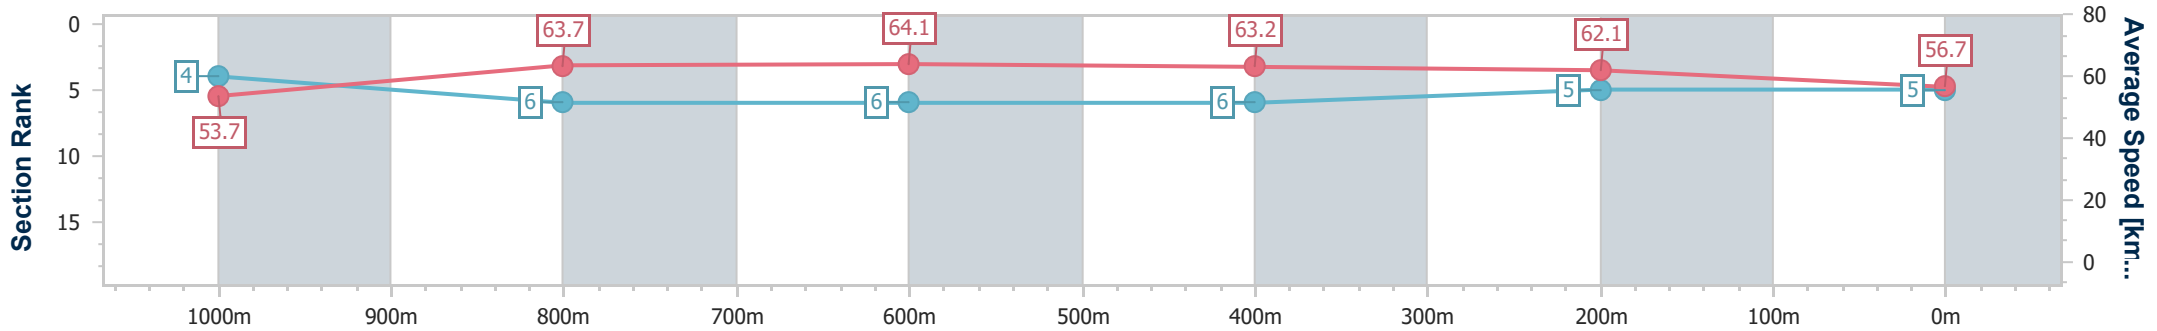

Section	Overall	1000m	800m	600m	400m	200m
Section Times	1:12.10 [5] (0:13.47)	0:58.63 [4] (0:11.48)	0:47.15 [6] (0:11.36)	0:35.79 [6] (0:11.50)	0:24.29 [6] (0:11.59)	0:12.70 [5] (0:12.70)
Average Speed [km/h]	53.7	63.7	64.1	63.2	62.1	56.7
Top Speed [km/h]	65.7	65.0	64.6	64.2	63.5	59.5
Avg. Dist. to Rail [m]	5.0	3.2	2.3	2.3	4.5	4.5
Avg. Stride Freq. [Hz]	2.4	2.3	2.3	2.3	2.1	2.3
Avg. Stride Length [m]	7.4	7.6	7.7	7.5	8.2	6.9