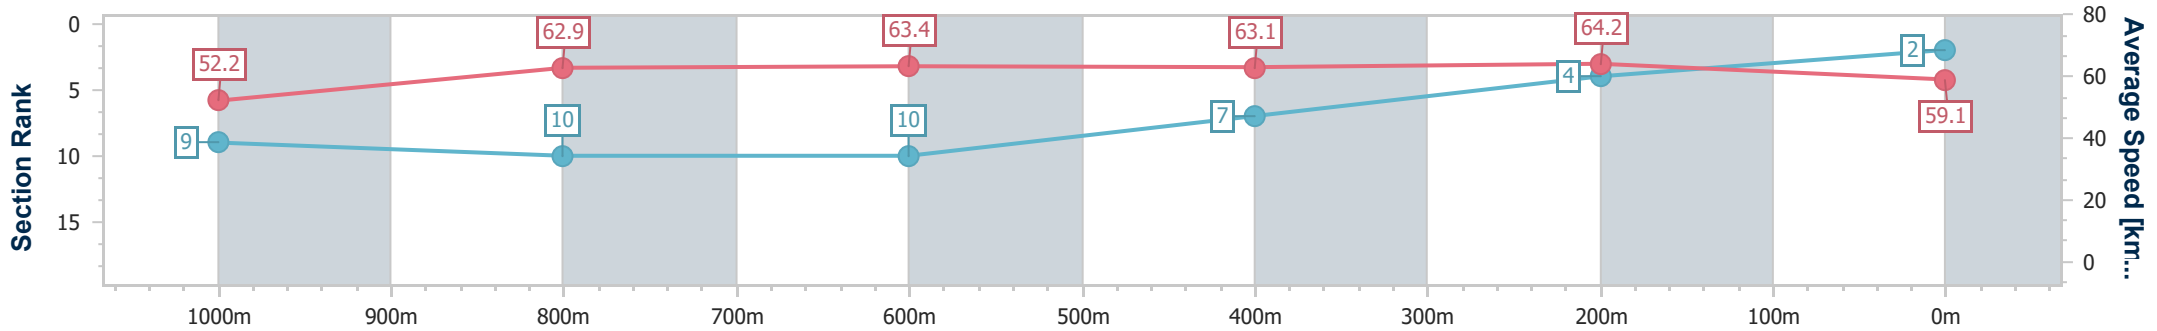

Section	Overall	1000m	800m	600m	400m	200m
Section Times	1:11.80 [2] (0:13.87)	0:57.93 [9] (0:11.62)	0:46.31 [10] (0:11.44)	0:34.87 [10] (0:11.49)	0:23.38 [7] (0:11.21)	0:12.17 [4] (0:12.17)
Average Speed [km/h]	52.2	62.9	63.4	63.1	64.2	59.1
Top Speed [km/h]	65.6	64.4	64.6	64.4	65.2	62.2
Avg. Dist. to Rail [m]	5.7	3.2	2.1	1.4	4.8	5.0
Avg. Stride Freq. [Hz]	2.3	2.3	2.2	2.2	2.4	2.3
Avg. Stride Length [m]	7.4	7.7	7.9	7.8	7.6	7.3