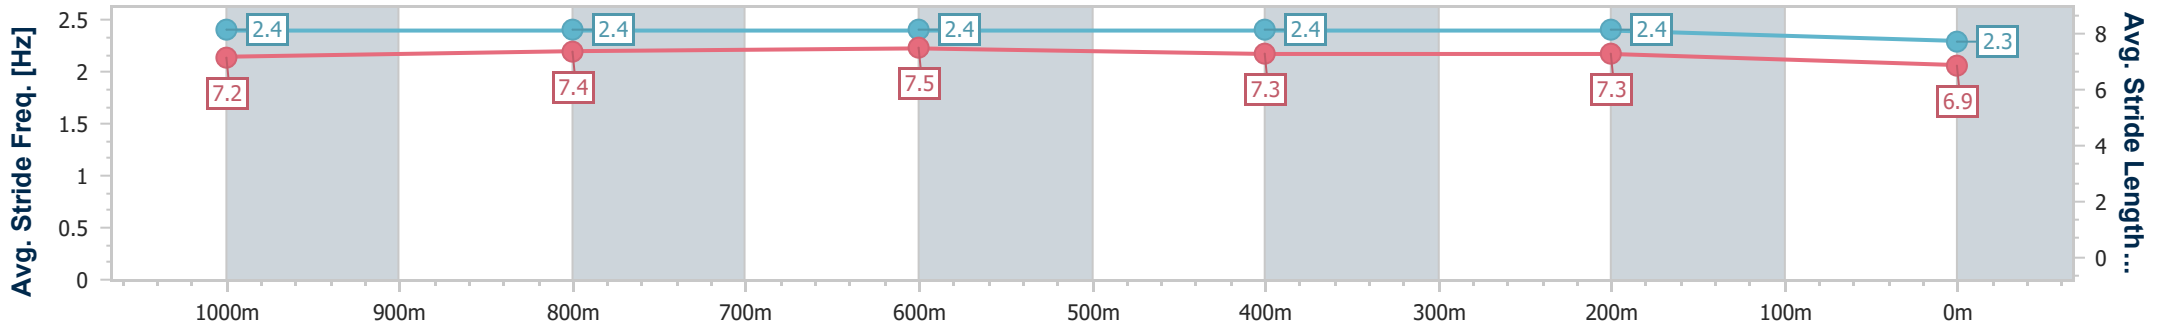

Section	Overall	1000m	800m	600m	400m	200m
Section Times	1:12.00 [4] (0:13.34)	0:58.66 [2] (0:11.46)	0:47.20 [2] (0:11.39)	0:35.81 [2] (0:11.44)	0:24.37 [2] (0:11.56)	0:12.81 [1] (0:12.81)
Average Speed [km/h]	54.1	63.3	63.5	62.7	62.3	56.2
Top Speed [km/h]	65.5	65.4	64.9	64.3	63.9	61.0
Avg. Dist. to Rail [m]	1.7	1.6	0.7	0.9	1.0	0.4
Avg. Stride Freq. [Hz]	2.4	2.4	2.4	2.4	2.4	2.3
Avg. Stride Length [m]	7.2	7.4	7.5	7.3	7.3	6.9