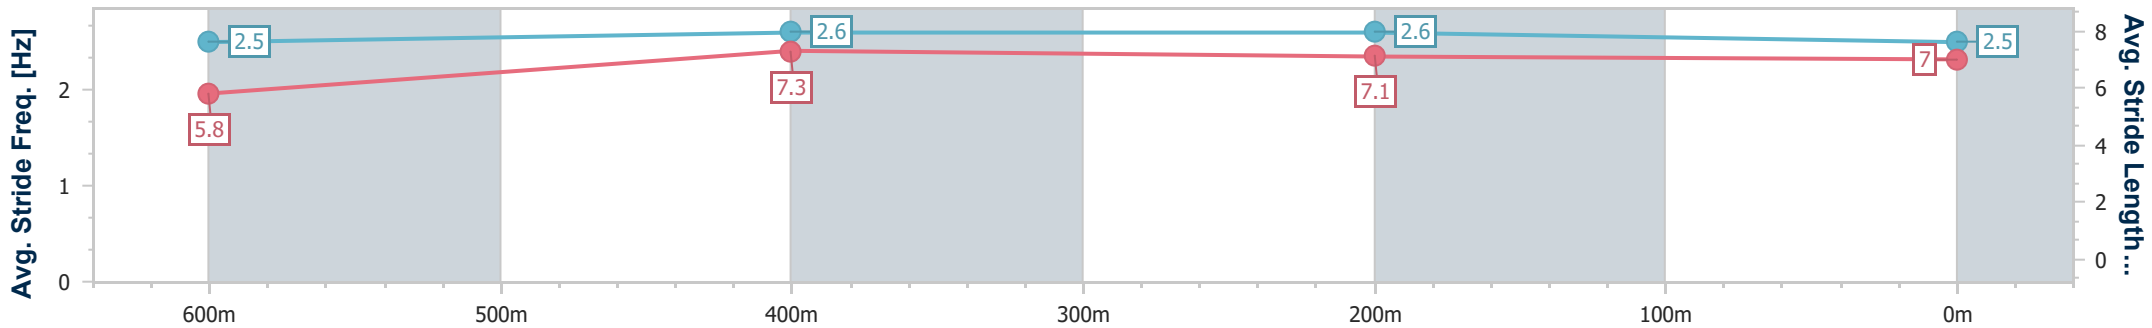

Horse/Jockey Name	Mishani Flash
Final Rank	4
Fastest Section Time (Section)	0:10.65 (600m)
Top Speed [km/h] (Section)	68.4 (600m)
Race State	Finished

Ipswich QLD Professional
Race 1: ST PATRICK DAY RACES QTIS Two-Year-Old Handicap
- 800m

17 March 2023 - 12:06

Track Rating: Soft 5, Weather: Hot, Rail Position: True Entire Course

Section	Overall	600m	400m	200m
Section Times	0:46.74 [4] (0:13.80)	0:32.94 [1] (0:10.65)	0:22.29 [2] (0:10.88)	0:11.41 [2] (0:11.41)
Average Speed [km/h]	52.2	67.6	66.0	63.3
Top Speed [km/h]	68.2	68.4	67.7	66.5
Avg. Dist. to Rail [m]	5.6	1.0	0.7	2.6
Avg. Stride Freq. [Hz]	2.5	2.6	2.6	2.5
Avg. Stride Length [m]	5.8	7.3	7.1	7.0

- [ ] Ranking at each section and finish
- -.-.- No data available at this section
- NA No data available