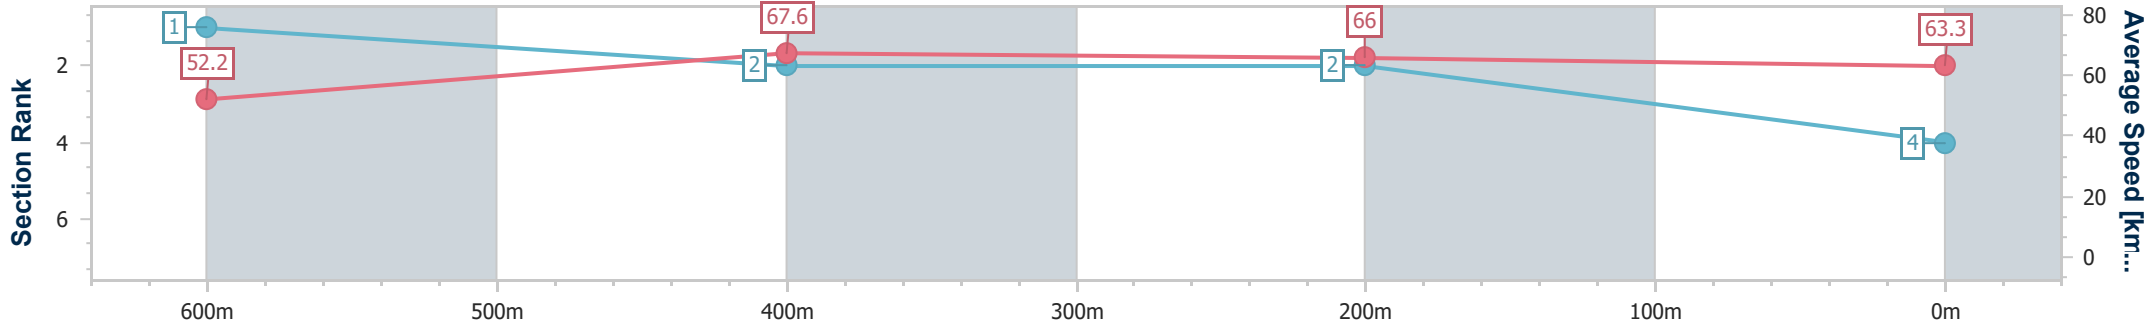

Horse/Jockey Name	Mishani Flash
Final Rank	4
Fastest Section Time (Section)	0:10.65 (600m)
Top Speed [km/h] (Section)	68.4 (600m)
Race State	Finished

Ipswich QLD Professional
Race 1: ST PATRICK DAY RACES QTIS Two-Year-Old Handicap
- 800m

17 March 2023 - 12:06

Track Rating: Soft 5, Weather: Hot, Rail Position: True Entire Course

Section	Overall	600m	400m	200m
Section Times	0:46.74 [4] (0:13.80)	0:32.94 [1] (0:10.65)	0:22.29 [2] (0:10.88)	0:11.41 [2] (0:11.41)
Average Speed [km/h]	52.2	67.6	66.0	63.3
Top Speed [km/h]	68.2	68.4	67.7	66.5
Avg. Dist. to Rail [m]	5.6	1.0	0.7	2.6
Avg. Stride Freq. [Hz]	2.5	2.6	2.6	2.5
Avg. Stride Length [m]	5.8	7.3	7.1	7.0

- [ ] Ranking at each section and finish
- -.-.- No data available at this section
- NA No data available