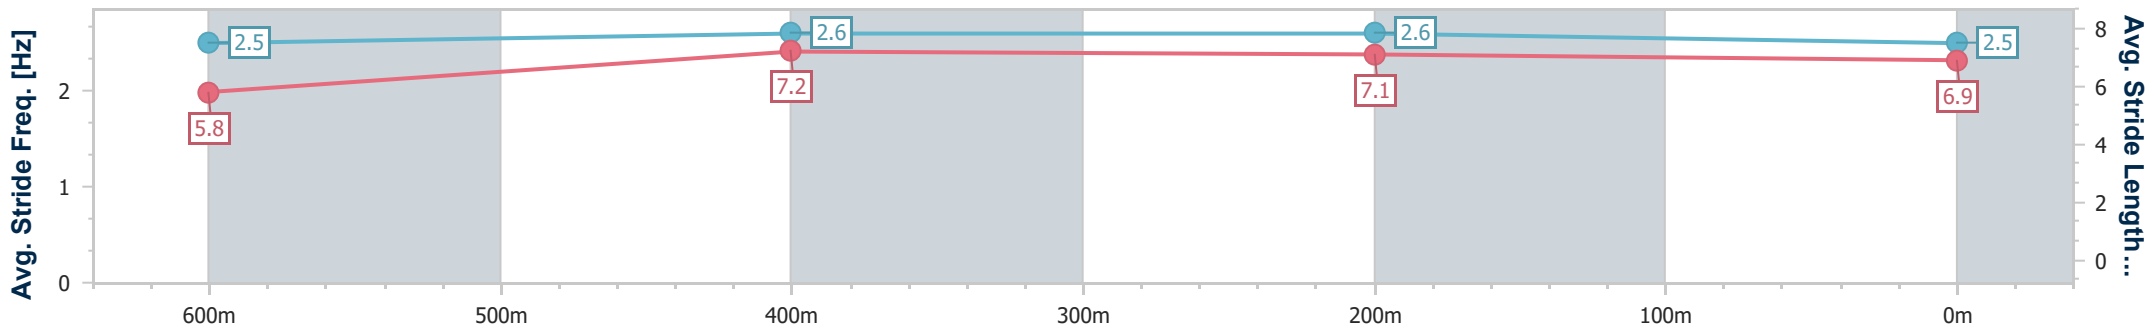

- [ ] Ranking at each section and finish
- .-.- No data available at this section
- NA No data available

Horse/Jockey Name	Apache Minto
Final Rank	6
Fastest Section Time (Section)	0:10.50 (600m)
Top Speed [km/h] (Section)	68.5 (600m)
Race State	Finished

- [ ] Ranking at each section and finish
- .-.- No data available at this section
- NA No data available