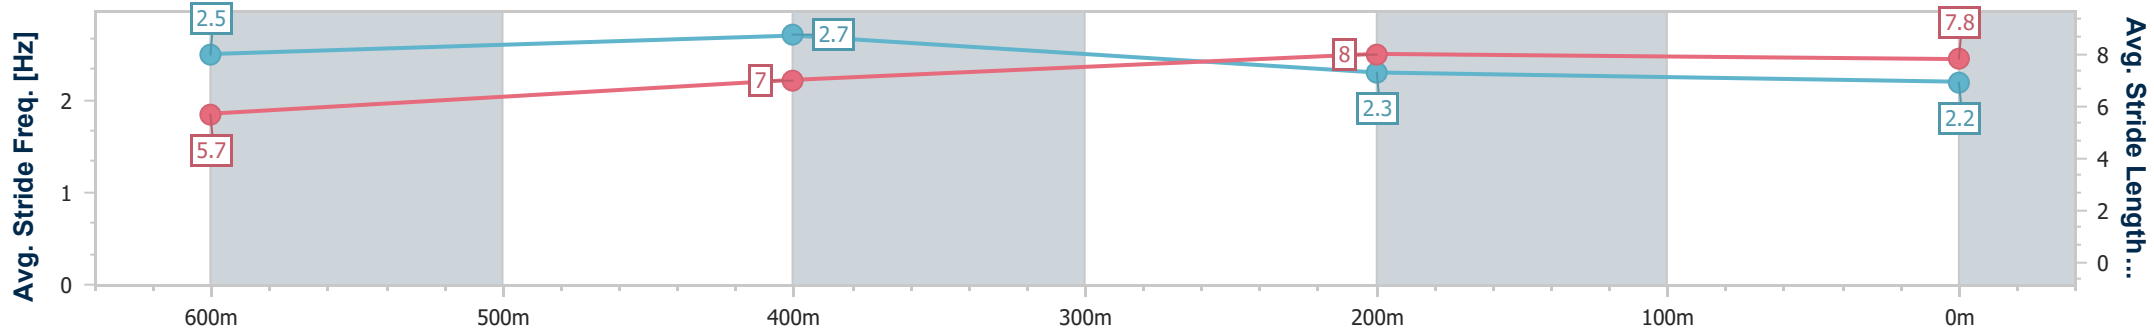

Horse/Jockey Name	Mishani Cienna
Final Rank	5
Fastest Section Time (Section)	0:10.54 (600m)
Top Speed [km/h] (Section)	68.8 (600m)
Race State	Finished

Ipswich QLD Professional
Race 1: ST PATRICK DAY RACES QTIS Two-Year-Old Handicap
- 800m

17 March 2023 - 12:06

Track Rating: Soft 5, Weather: Hot, Rail Position: True Entire Course

Section	Overall	600m	400m	200m
Section Times	0:46.88 [5] (0:14.12)	0:32.76 [4] (0:10.54)	0:22.22 [4] (0:10.78)	0:11.44 [5] (0:11.44)
Average Speed [km/h]	51.0	68.6	66.7	63.0
Top Speed [km/h]	67.5	68.8	67.9	66.0
Avg. Dist. to Rail [m]	8.0	2.1	0.9	4.5
Avg. Stride Freq. [Hz]	2.5	2.7	2.3	2.2
Avg. Stride Length [m]	5.7	7.0	8.0	7.8

- [ ] Ranking at each section and finish
- -.-.- No data available at this section
- NA No data available