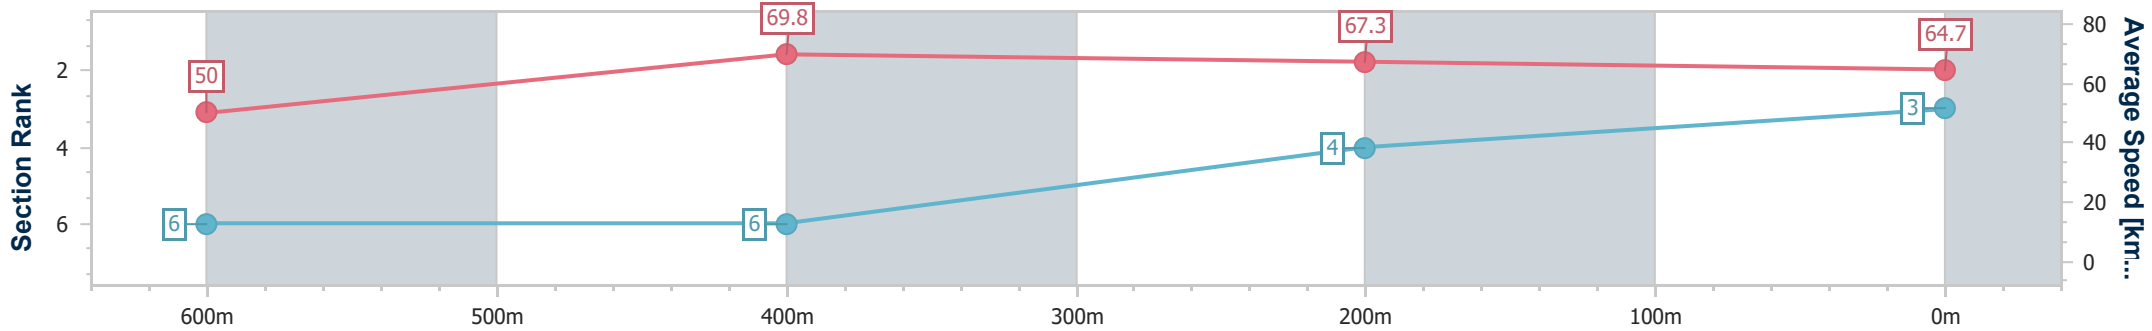

Horse/Jockey Name	Assymetry
Final Rank	3
Fastest Section Time (Section)	0:10.28 (600m)
Top Speed [km/h] (Section)	69.8 (600m)
Race State	Finished

Ipswich QLD Professional
Race 1: ST PATRICK DAY RACES QTIS Two-Year-Old Handicap
- 800m

17 March 2023 - 12:06

Track Rating: Soft 5, Weather: Hot, Rail Position: True Entire Course

Section	Overall	600m	400m	200m
Section Times	0:46.42 [3] (0:14.41)	0:32.01 [6] (0:10.28)	0:21.73 [6] (0:10.61)	0:11.12 [4] (0:11.12)
Average Speed [km/h]	50.0	69.8	67.3	64.7
Top Speed [km/h]	69.3	69.8	68.3	67.3
Avg. Dist. to Rail [m]	5.1	1.6	1.6	1.9
Avg. Stride Freq. [Hz]	2.4	2.7	2.6	2.6
Avg. Stride Length [m]	5.9	7.1	7.1	6.9

- [ ] Ranking at each section and finish
- -.-.- No data available at this section
- NA No data available