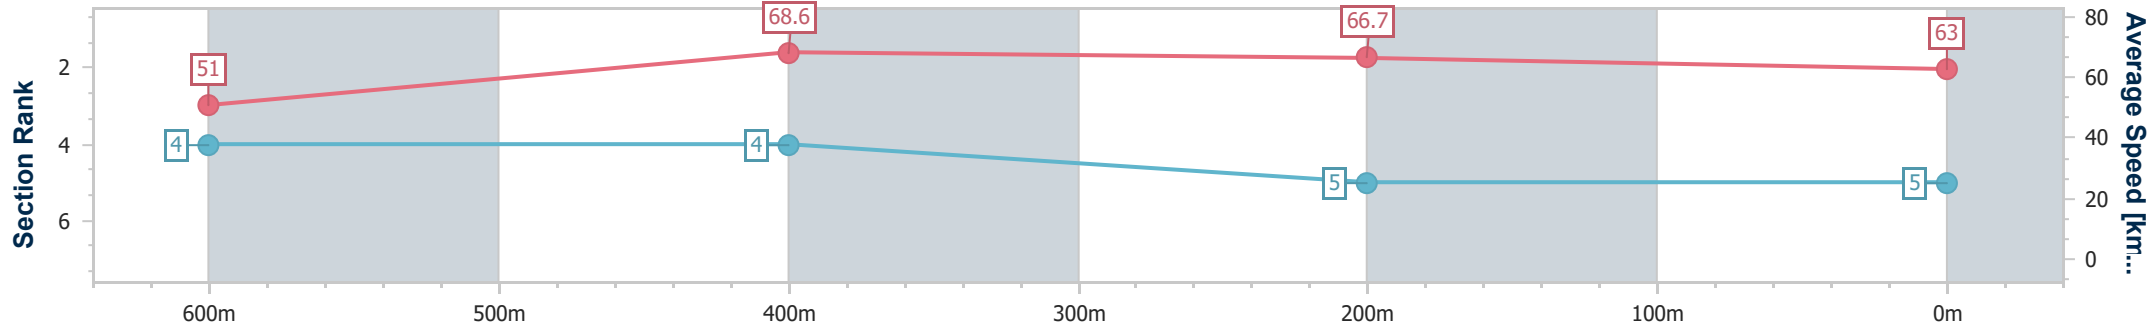

Horse/Jockey Name	Mishani Cienna
Final Rank	5
Fastest Section Time (Section)	0:10.54 (600m)
Top Speed [km/h] (Section)	68.8 (600m)
Race State	Finished

Ipswich QLD Professional
Race 1: ST PATRICK DAY RACES QTIS Two-Year-Old Handicap
- 800m

17 March 2023 - 12:06

Track Rating: Soft 5, Weather: Hot, Rail Position: True Entire Course

Section	Overall	600m	400m	200m
Section Times	0:46.88 [5] (0:14.12)	0:32.76 [4] (0:10.54)	0:22.22 [4] (0:10.78)	0:11.44 [5] (0:11.44)
Average Speed [km/h]	51.0	68.6	66.7	63.0
Top Speed [km/h]	67.5	68.8	67.9	66.0
Avg. Dist. to Rail [m]	8.0	2.1	0.9	4.5
Avg. Stride Freq. [Hz]	2.5	2.7	2.3	2.2
Avg. Stride Length [m]	5.7	7.0	8.0	7.8

- [ ] Ranking at each section and finish
- -.-.- No data available at this section
- NA No data available