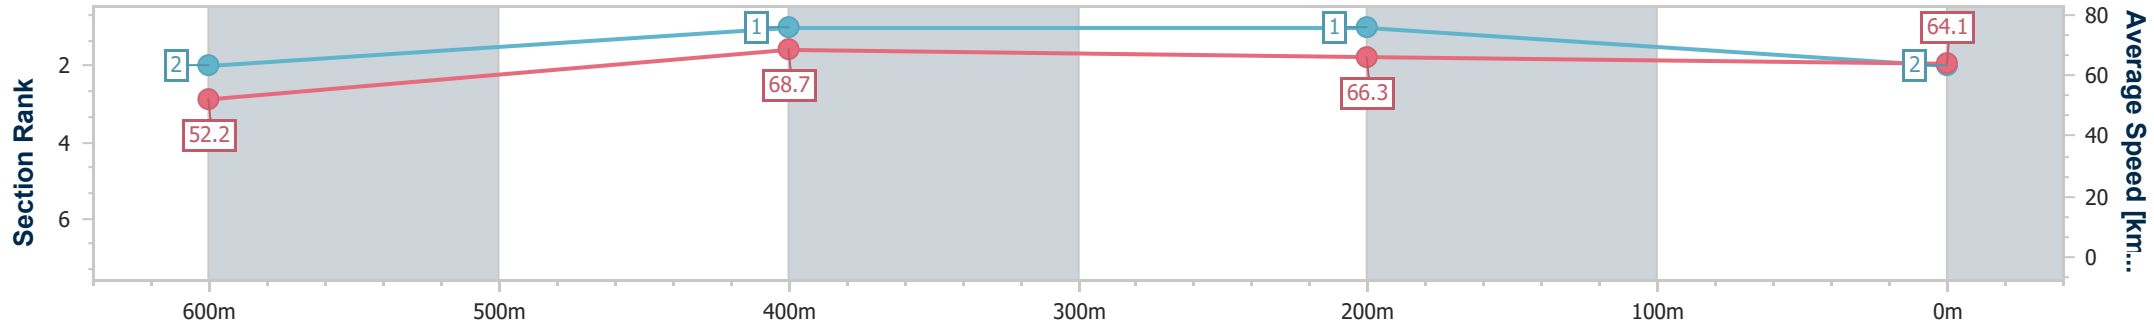

Horse/Jockey Name	North Of Eli
Final Rank	2
Fastest Section Time (Section)	0:10.42 (600m)
Top Speed [km/h] (Section)	68.8 (600m)
Race State	Finished

Ipswich QLD Professional
Race 1: ST PATRICK DAY RACES QTIS Two-Year-Old Handicap
- 800m

17 March 2023 - 12:06

Track Rating: Soft 5, Weather: Hot, Rail Position: True Entire Course

Section	Overall	600m	400m	200m
Section Times	0:46.19 [2] (0:13.78)	0:32.41 [2] (0:10.42)	0:21.99 [1] (0:10.77)	0:11.22 [1] (0:11.22)
Average Speed [km/h]	52.2	68.7	66.3	64.1
Top Speed [km/h]	68.4	68.8	67.3	65.9
Avg. Dist. to Rail [m]	3.9	1.8	1.7	0.4
Avg. Stride Freq. [Hz]	2.4	2.5	2.4	2.4
Avg. Stride Length [m]	6.2	7.7	7.5	7.5

- [ ] Ranking at each section and finish
- -.-.- No data available at this section
- NA No data available