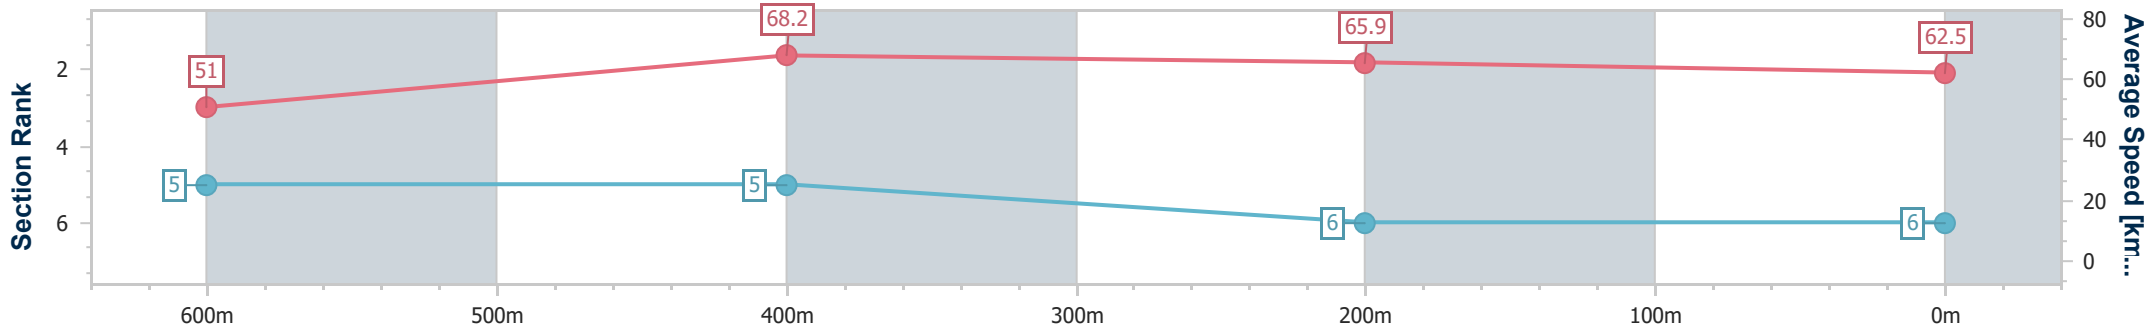

Horse/Jockey Name	Apache Minto
Final Rank	6
Fastest Section Time (Section)	0:10.50 (600m)
Top Speed [km/h] (Section)	68.5 (600m)
Race State	Finished

Ipswich QLD Professional
Race 1: ST PATRICK DAY RACES QTIS Two-Year-Old Handicap
- 800m

17 March 2023 - 12:06

Track Rating: Soft 5, Weather: Hot, Rail Position: True Entire Course

Section	Overall	600m	400m	200m
Section Times	0:46.92 [6] (0:14.12)	0:32.80 [5] (0:10.50)	0:22.30 [5] (0:10.81)	0:11.49 [6] (0:11.49)
Average Speed [km/h]	51.0	68.2	65.9	62.5
Top Speed [km/h]	67.3	68.5	67.6	64.5
Avg. Dist. to Rail [m]	6.1	1.7	1.7	0.8
Avg. Stride Freq. [Hz]	2.5	2.6	2.6	2.5
Avg. Stride Length [m]	5.8	7.2	7.1	6.9

- [ ] Ranking at each section and finish
- -.-.- No data available at this section
- NA No data available