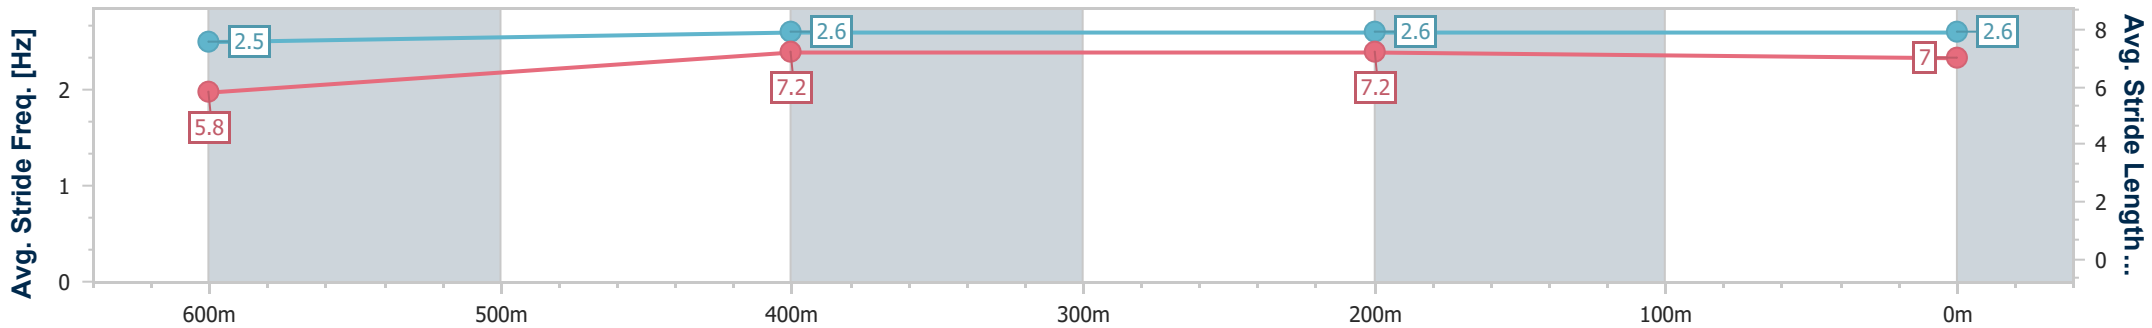

17 March 2023 - 12:06

Track Rating: Soft 5, Weather: Hot, Rail Position: True Entire Course

Section	Overall	600m	400m	200m
Section Times	0:46.11 [1] (0:14.02)	0:32.09 [3] (0:10.57)	0:21.52 [3] (0:10.68)	0:10.84 [3] (0:10.84)
Average Speed [km/h]	51.4	67.9	66.9	66.5
Top Speed [km/h]	67.8	69.1	68.2	67.6
Avg. Dist. to Rail [m]	5.1	1.3	1.6	1.3
Avg. Stride Freq. [Hz]	2.5	2.6	2.6	2.6
Avg. Stride Length [m]	5.8	7.2	7.2	7.0