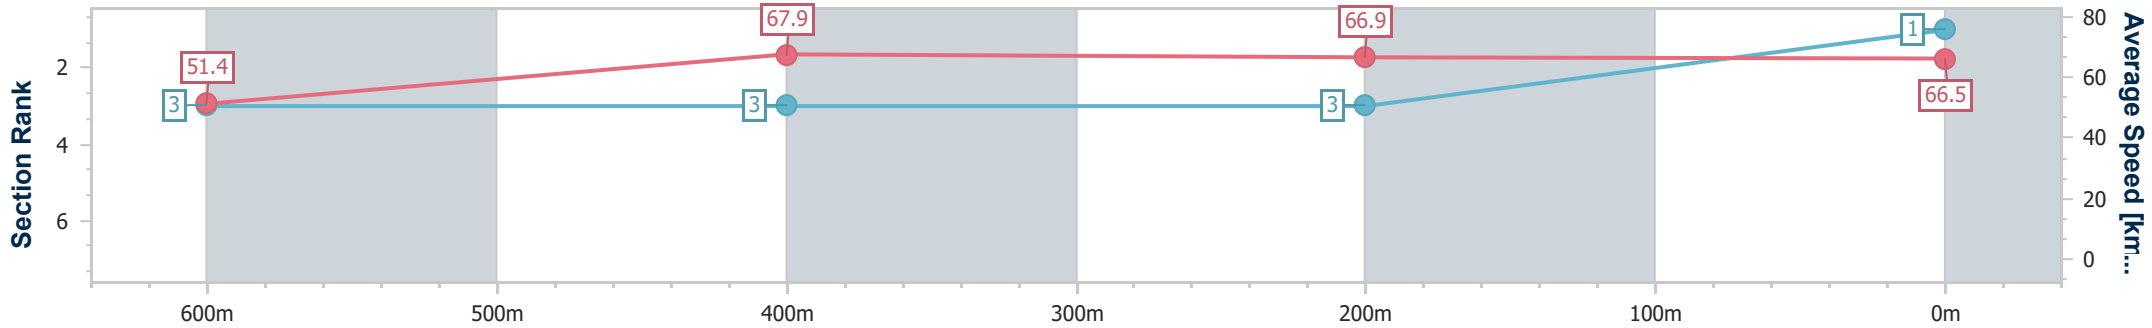

17 March 2023 - 12:06

Track Rating: Soft 5, Weather: Hot, Rail Position: True Entire Course

Section	Overall	600m	400m	200m
Section Times	0:46.11 [1] (0:14.02)	0:32.09 [3] (0:10.57)	0:21.52 [3] (0:10.68)	0:10.84 [3] (0:10.84)
Average Speed [km/h]	51.4	67.9	66.9	66.5
Top Speed [km/h]	67.8	69.1	68.2	67.6
Avg. Dist. to Rail [m]	5.1	1.3	1.6	1.3
Avg. Stride Freq. [Hz]	2.5	2.6	2.6	2.6
Avg. Stride Length [m]	5.8	7.2	7.2	7.0