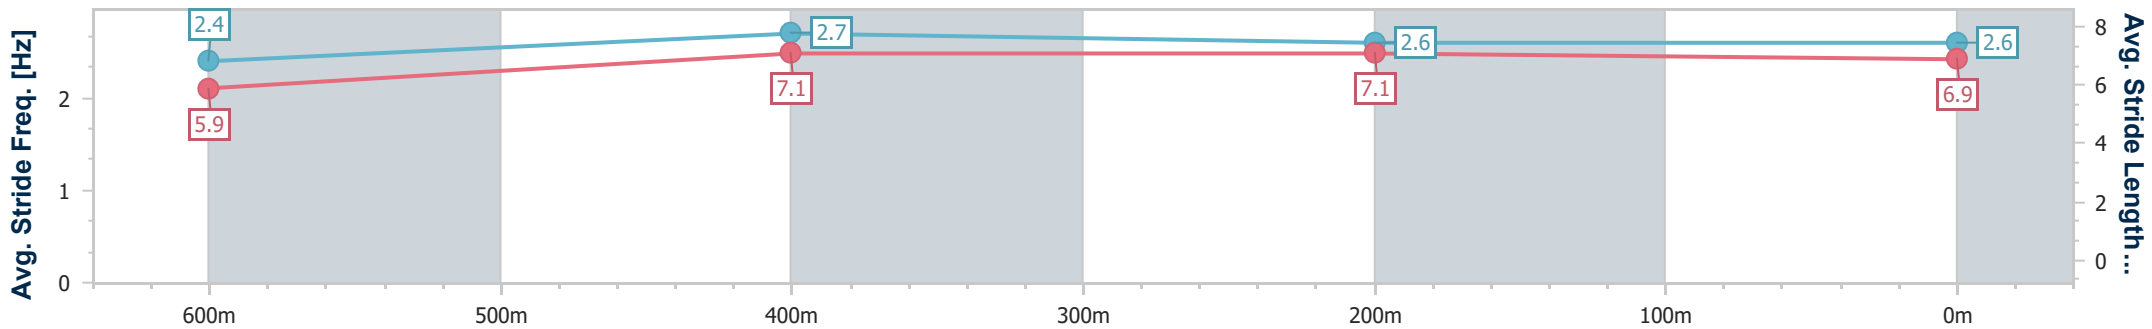

Horse/Jockey Name	Assymetry
Final Rank	3
Fastest Section Time (Section)	0:10.28 (600m)
Top Speed [km/h] (Section)	69.8 (600m)
Race State	Finished

Ipswich QLD Professional
Race 1: ST PATRICK DAY RACES QTIS Two-Year-Old Handicap
- 800m

17 March 2023 - 12:06

Track Rating: Soft 5, Weather: Hot, Rail Position: True Entire Course

Section	Overall	600m	400m	200m
Section Times	0:46.42 [3] (0:14.41)	0:32.01 [6] (0:10.28)	0:21.73 [6] (0:10.61)	0:11.12 [4] (0:11.12)
Average Speed [km/h]	50.0	69.8	67.3	64.7
Top Speed [km/h]	69.3	69.8	68.3	67.3
Avg. Dist. to Rail [m]	5.1	1.6	1.6	1.9
Avg. Stride Freq. [Hz]	2.4	2.7	2.6	2.6
Avg. Stride Length [m]	5.9	7.1	7.1	6.9

- [ ] Ranking at each section and finish
- -.-.- No data available at this section
- NA No data available