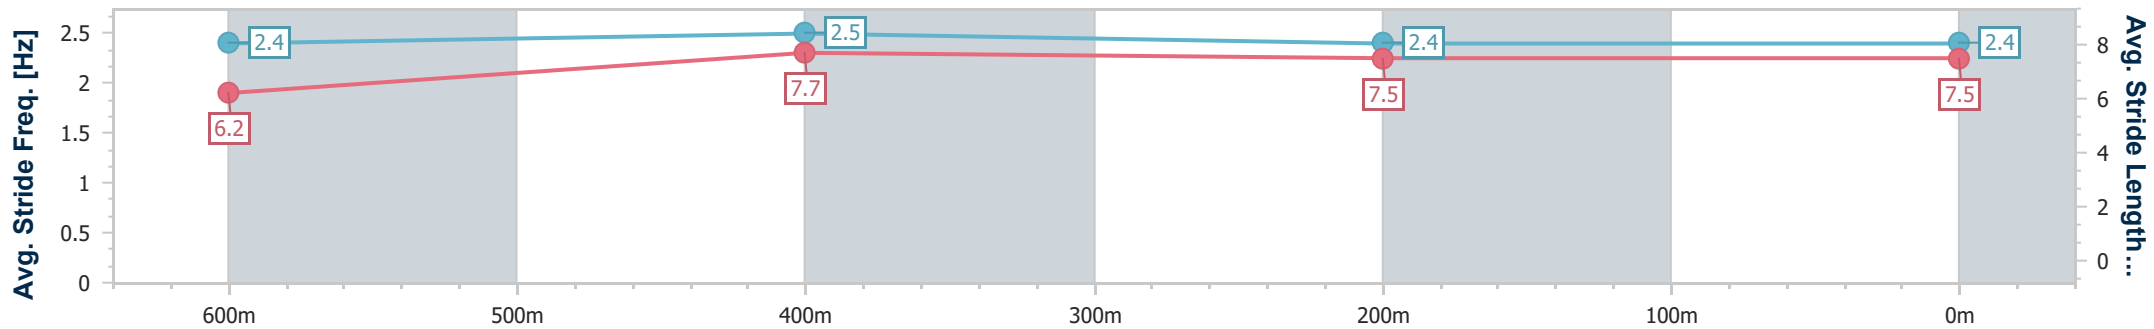

Horse/Jockey Name	North Of Eli
Final Rank	2
Fastest Section Time (Section)	0:10.42 (600m)
Top Speed [km/h] (Section)	68.8 (600m)
Race State	Finished

Ipswich QLD Professional
Race 1: ST PATRICK DAY RACES QTIS Two-Year-Old Handicap
- 800m

17 March 2023 - 12:06

Track Rating: Soft 5, Weather: Hot, Rail Position: True Entire Course

Section	Overall	600m	400m	200m
Section Times	0:46.19 [2] (0:13.78)	0:32.41 [2] (0:10.42)	0:21.99 [1] (0:10.77)	0:11.22 [1] (0:11.22)
Average Speed [km/h]	52.2	68.7	66.3	64.1
Top Speed [km/h]	68.4	68.8	67.3	65.9
Avg. Dist. to Rail [m]	3.9	1.8	1.7	0.4
Avg. Stride Freq. [Hz]	2.4	2.5	2.4	2.4
Avg. Stride Length [m]	6.2	7.7	7.5	7.5

- [ ] Ranking at each section and finish
- -.-.- No data available at this section
- NA No data available