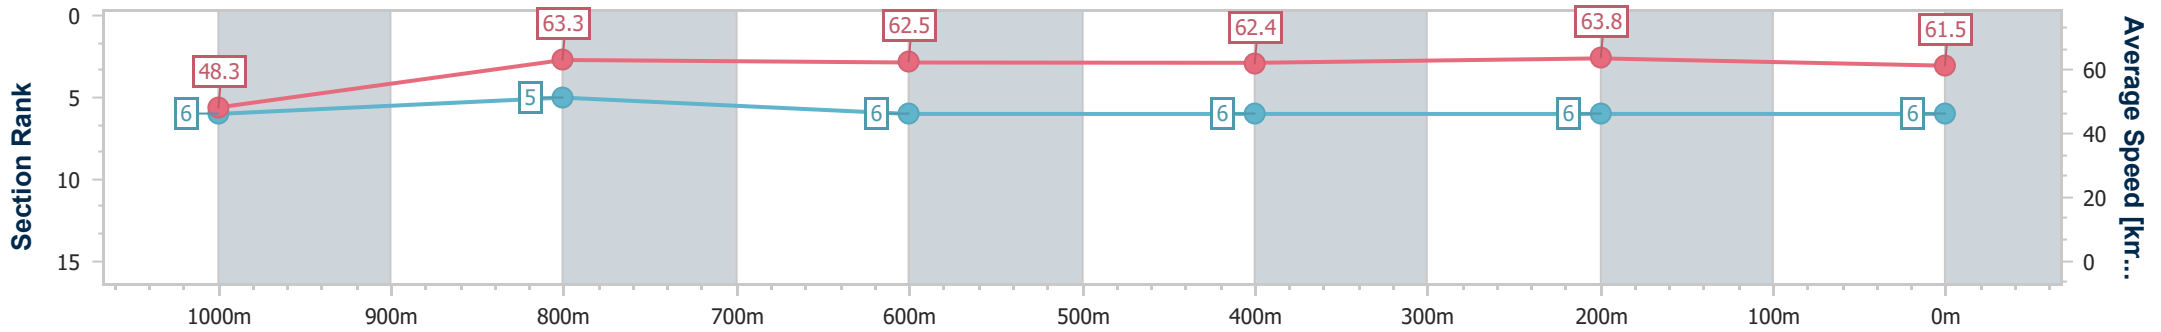

- [] Ranking at each section and finish
- .-.- No data available at this section
- NA No data available

Horse/Jockey Name	Zeeluck
Final Rank	6
Fastest Section Time (Section)	0:11.31 (400m)
Top Speed [km/h] (Section)	65.3 (400m)
Race State	Finished

Ipswich QLD Professional
 Race 7: SCHWEPPE Colts, Geldings and Entires Class 3
 Handicap - 1200m

31 March 2023 - 16:33

Track Rating: Soft 5, Weather: Fine, Rail Position: +5M Entire

Section	Overall	1000m	800m	600m	400m	200m
Section Times	1:12.40 [6] (0:14.94)	0:57.46 [6] (0:11.40)	0:46.06 [5] (0:11.52)	0:34.54 [6] (0:11.54)	0:23.00 [6] (0:11.31)	0:11.69 [6] (0:11.69)
Average Speed [km/h]	48.3	63.3	62.5	62.4	63.8	61.5
Top Speed [km/h]	62.7	64.4	63.4	63.3	65.3	63.8
Avg. Dist. to Rail [m]	5.4	1.6	0.3	0.3	1.2	2.5
Avg. Stride Freq. [Hz]	2.3	2.4	2.4	2.4	2.5	2.4
Avg. Stride Length [m]	5.8	7.3	7.3	7.3	7.2	7.1