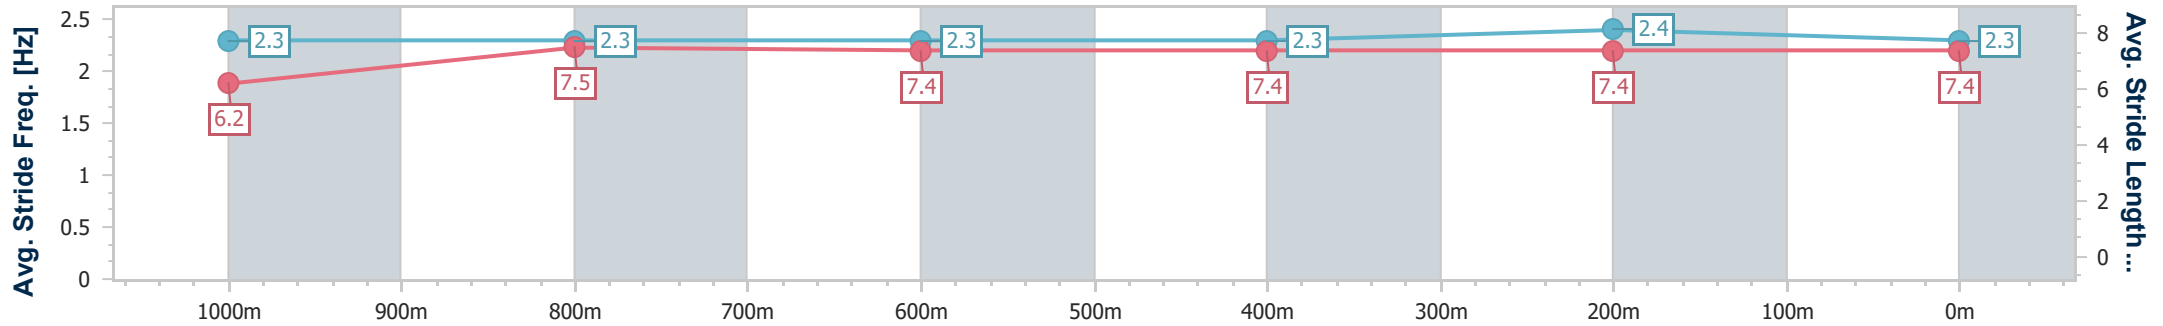

Horse/Jockey Name	Arlizar
Final Rank	3
Fastest Section Time (Section)	0:11.40 (400m)
Top Speed [km/h] (Section)	64.1 (400m)
Race State	Finished

Ipswich QLD Professional
Race 7: SCHWEPPE Colts, Geldings and Entires Class 3
Handicap - 1200m

31 March 2023 - 16:33

Track Rating: Soft 5, Weather: Fine, Rail Position: +5M Entire

Section	Overall	1000m	800m	600m	400m	200m
Section Times	1:11.99 [3] (0:14.28)	0:57.71 [2] (0:11.51)	0:46.20 [2] (0:11.66)	0:34.54 [2] (0:11.54)	0:23.00 [2] (0:11.40)	0:11.60 [3] (0:11.60)
Average Speed [km/h]	50.5	62.7	61.8	62.2	63.2	62.0
Top Speed [km/h]	63.1	64.0	62.3	63.5	64.1	63.3
Avg. Dist. to Rail [m]	3.9	1.4	0.4	0.5	1.5	5.2
Avg. Stride Freq. [Hz]	2.3	2.3	2.3	2.3	2.4	2.3
Avg. Stride Length [m]	6.2	7.5	7.4	7.4	7.4	7.4

- [ ] Ranking at each section and finish
- -.-.- No data available at this section
- NA No data available