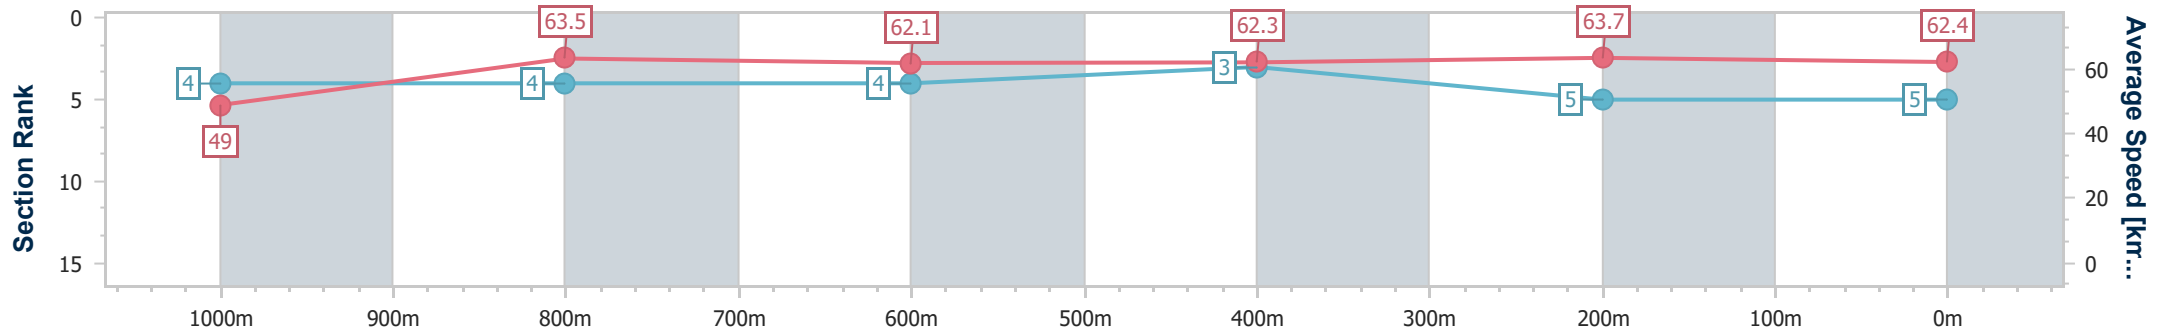

Horse/Jockey Name	Sea Palling
Final Rank	5
Fastest Section Time (Section)	0:11.37 (1000m)
Top Speed [km/h] (Section)	64.2 (400m)
Race State	Finished

Ipswich QLD Professional
Race 7: SCHWEPPE Colts, Geldings and Entires Class 3
Handicap - 1200m

31 March 2023 - 16:33

Track Rating: Soft 5, Weather: Fine, Rail Position: +5M Entire

Section	Overall	1000m	800m	600m	400m	200m
Section Times	1:12.08 [5] (0:14.69)	0:57.39 [4] (0:11.37)	0:46.02 [4] (0:11.53)	0:34.49 [4] (0:11.55)	0:22.94 [3] (0:11.40)	0:11.54 [5] (0:11.54)
Average Speed [km/h]	49.0	63.5	62.1	62.3	63.7	62.4
Top Speed [km/h]	62.6	64.0	62.9	63.0	64.2	64.1
Avg. Dist. to Rail [m]	3.6	0.9	0.8	0.3	3.2	7.0
Avg. Stride Freq. [Hz]	2.2	2.2	2.2	2.3	2.3	2.3
Avg. Stride Length [m]	6.3	7.8	7.7	7.6	7.6	7.5

- [ ] Ranking at each section and finish
- -.-.- No data available at this section
- NA No data available