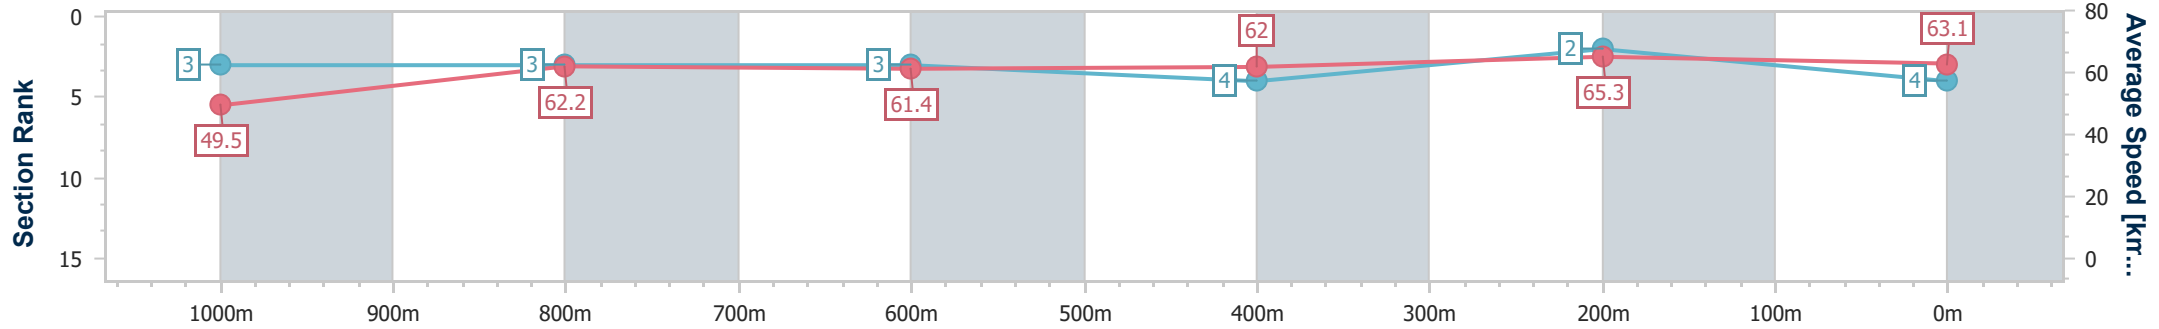

Horse/Jockey Name	Striking Plains
Final Rank	4
Fastest Section Time (Section)	0:11.16 (400m)
Top Speed [km/h] (Section)	66.2 (200m)
Race State	Finished

Ipswich QLD Professional
Race 7: SCHWEPPE Colts, Geldings and Entires Class 3
Handicap - 1200m

31 March 2023 - 16:33

Track Rating: Soft 5, Weather: Fine, Rail Position: +5M Entire

Section	Overall	1000m	800m	600m	400m	200m
Section Times	1:12.07 [4] (0:14.57)	0:57.50 [3] (0:11.57)	0:45.93 [3] (0:11.68)	0:34.25 [3] (0:11.68)	0:22.57 [4] (0:11.16)	0:11.41 [2] (0:11.41)
Average Speed [km/h]	49.5	62.2	61.4	62.0	65.3	63.1
Top Speed [km/h]	64.1	64.1	62.4	63.9	65.9	66.2
Avg. Dist. to Rail [m]	1.6	0.7	0.7	1.6	4.4	8.7
Avg. Stride Freq. [Hz]	2.3	2.5	2.4	2.4	2.5	2.5
Avg. Stride Length [m]	5.9	7.0	7.1	7.1	7.1	6.9

- [ ] Ranking at each section and finish
- -.-.-.- No data available at this section
- NA No data available