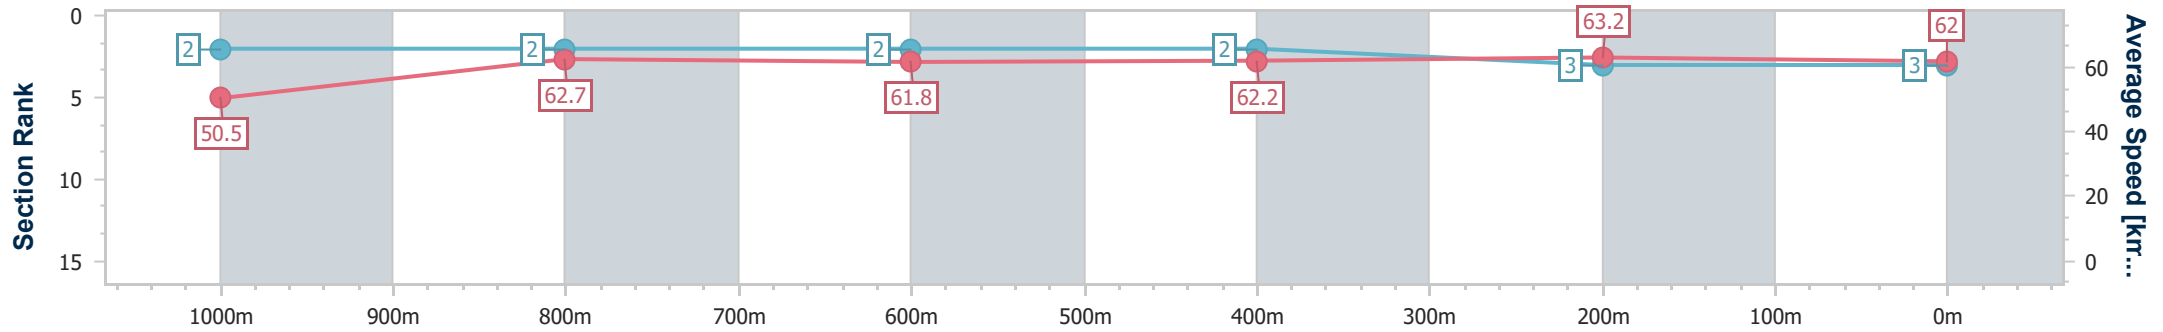

Horse/Jockey Name	Arlizar
Final Rank	3
Fastest Section Time (Section)	0:11.40 (400m)
Top Speed [km/h] (Section)	64.1 (400m)
Race State	Finished

Ipswich QLD Professional
Race 7: SCHWEPPE Colts, Geldings and Entires Class 3
Handicap - 1200m

31 March 2023 - 16:33

Track Rating: Soft 5, Weather: Fine, Rail Position: +5M Entire

Section	Overall	1000m	800m	600m	400m	200m
Section Times	1:11.99 [3] (0:14.28)	0:57.71 [2] (0:11.51)	0:46.20 [2] (0:11.66)	0:34.54 [2] (0:11.54)	0:23.00 [2] (0:11.40)	0:11.60 [3] (0:11.60)
Average Speed [km/h]	50.5	62.7	61.8	62.2	63.2	62.0
Top Speed [km/h]	63.1	64.0	62.3	63.5	64.1	63.3
Avg. Dist. to Rail [m]	3.9	1.4	0.4	0.5	1.5	5.2
Avg. Stride Freq. [Hz]	2.3	2.3	2.3	2.3	2.4	2.3
Avg. Stride Length [m]	6.2	7.5	7.4	7.4	7.4	7.4

- [ ] Ranking at each section and finish
- -.-.- No data available at this section
- NA No data available