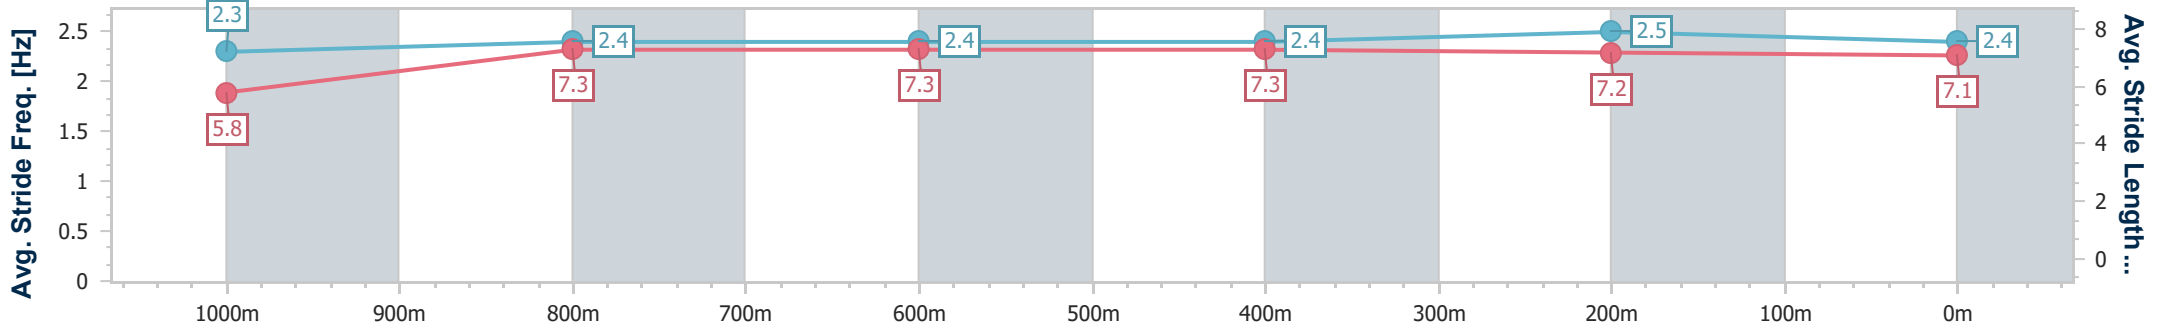

Ipswich QLD Professional
 Race 7: SCHWEPPE Colts, Geldings and Entires Class 3
 Handicap - 1200m

31 March 2023 - 16:33

Track Rating: Soft 5, Weather: Fine, Rail Position: +5M Entire

Section	Overall	1000m	800m	600m	400m	200m
Section Times	1:12.08 [5] (0:14.69)	0:57.39 [4] (0:11.37)	0:46.02 [4] (0:11.53)	0:34.49 [4] (0:11.55)	0:22.94 [3] (0:11.40)	0:11.54 [5] (0:11.54)
Average Speed [km/h]	49.0	63.5	62.1	62.3	63.7	62.4
Top Speed [km/h]	62.6	64.0	62.9	63.0	64.2	64.1
Avg. Dist. to Rail [m]	3.6	0.9	0.8	0.3	3.2	7.0
Avg. Stride Freq. [Hz]	2.2	2.2	2.2	2.3	2.3	2.3
Avg. Stride Length [m]	6.3	7.8	7.7	7.6	7.6	7.5

- [] Ranking at each section and finish
- .-.- No data available at this section
- NA No data available

Horse/Jockey Name	Zeeluck
Final Rank	6
Fastest Section Time (Section)	0:11.31 (400m)
Top Speed [km/h] (Section)	65.3 (400m)
Race State	Finished

Ipswich QLD Professional
 Race 7: SCHWEPPE Colts, Geldings and Entires Class 3
 Handicap - 1200m

31 March 2023 - 16:33

Track Rating: Soft 5, Weather: Fine, Rail Position: +5M Entire

Section	Overall	1000m	800m	600m	400m	200m
Section Times	1:12.40 [6] (0:14.94)	0:57.46 [6] (0:11.40)	0:46.06 [5] (0:11.52)	0:34.54 [6] (0:11.54)	0:23.00 [6] (0:11.31)	0:11.69 [6] (0:11.69)
Average Speed [km/h]	48.3	63.3	62.5	62.4	63.8	61.5
Top Speed [km/h]	62.7	64.4	63.4	63.3	65.3	63.8
Avg. Dist. to Rail [m]	5.4	1.6	0.3	0.3	1.2	2.5
Avg. Stride Freq. [Hz]	2.3	2.4	2.4	2.4	2.5	2.4
Avg. Stride Length [m]	5.8	7.3	7.3	7.3	7.2	7.1

- [] Ranking at each section and finish
- .-.- No data available at this section
- NA No data available