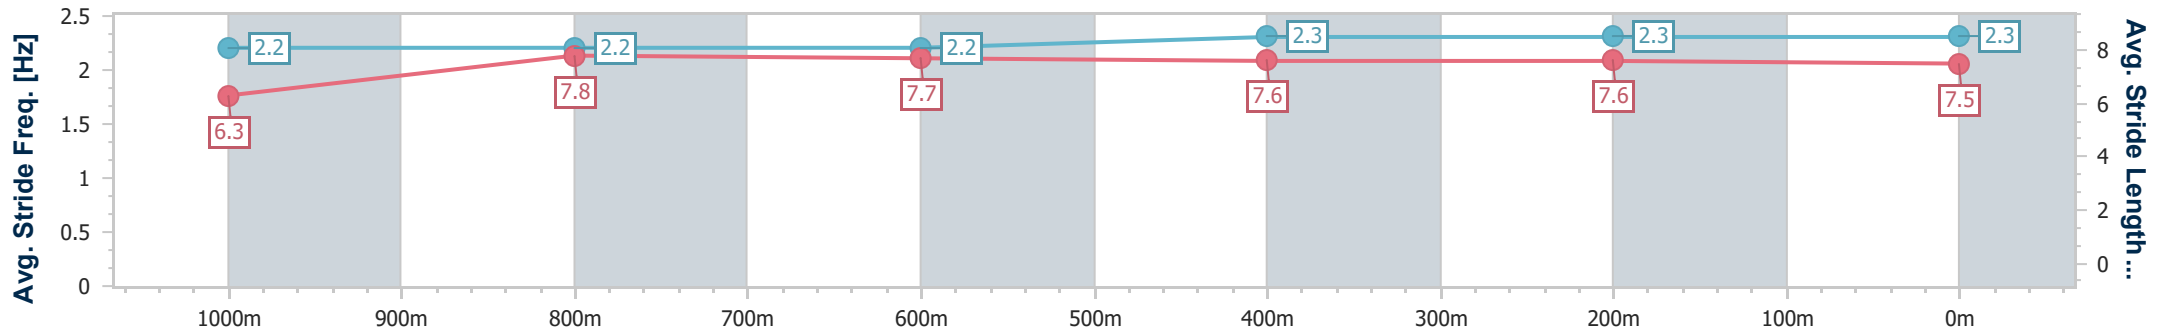

- [] Ranking at each section and finish
- .-.-.- No data available at this section
- NA No data available

Horse/Jockey Name	Sea Palling
Final Rank	5
Fastest Section Time (Section)	0:11.37 (1000m)
Top Speed [km/h] (Section)	64.2 (400m)
Race State	Finished

Ipswich QLD Professional
 Race 7: SCHWEPPE Colts, Geldings and Entires Class 3
 Handicap - 1200m

31 March 2023 - 16:33

Track Rating: Soft 5, Weather: Fine, Rail Position: +5M Entire

Section	Overall	1000m	800m	600m	400m	200m
Section Times	1:12.08 [5] (0:14.69)	0:57.39 [4] (0:11.37)	0:46.02 [4] (0:11.53)	0:34.49 [4] (0:11.55)	0:22.94 [3] (0:11.40)	0:11.54 [5] (0:11.54)
Average Speed [km/h]	49.0	63.5	62.1	62.3	63.7	62.4
Top Speed [km/h]	62.6	64.0	62.9	63.0	64.2	64.1
Avg. Dist. to Rail [m]	3.6	0.9	0.8	0.3	3.2	7.0
Avg. Stride Freq. [Hz]	2.2	2.2	2.2	2.3	2.3	2.3
Avg. Stride Length [m]	6.3	7.8	7.7	7.6	7.6	7.5