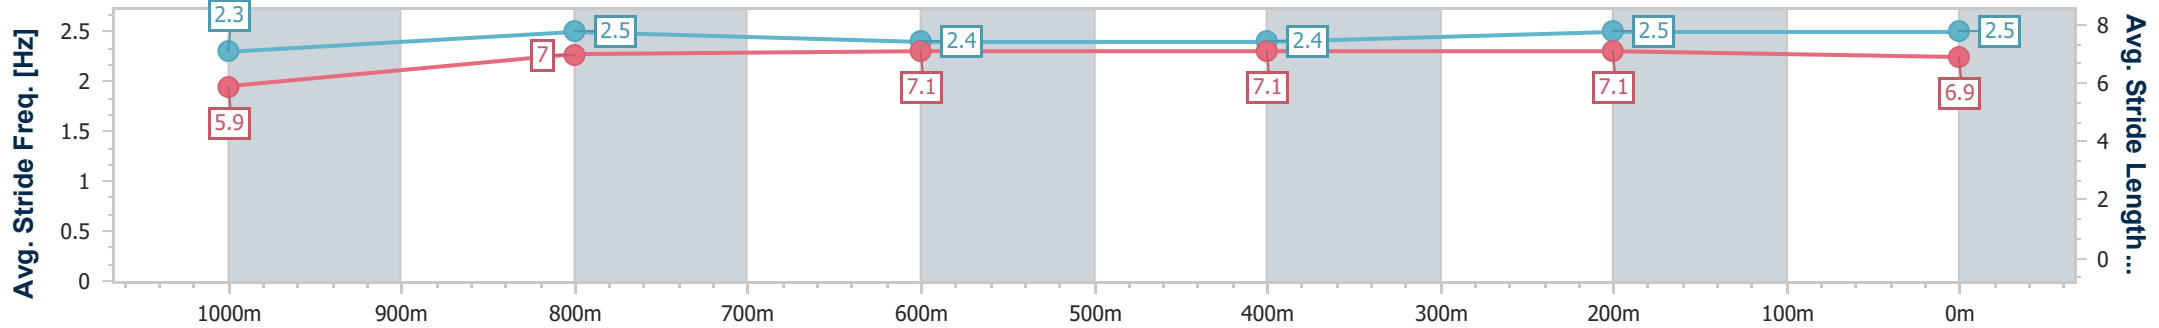

Horse/Jockey Name	Striking Plains
Final Rank	4
Fastest Section Time (Section)	0:11.16 (400m)
Top Speed [km/h] (Section)	66.2 (200m)
Race State	Finished

Ipswich QLD Professional
Race 7: SCHWEPPE Colts, Geldings and Entires Class 3
Handicap - 1200m

31 March 2023 - 16:33

Track Rating: Soft 5, Weather: Fine, Rail Position: +5M Entire

Section	Overall	1000m	800m	600m	400m	200m
Section Times	1:12.07 [4] (0:14.57)	0:57.50 [3] (0:11.57)	0:45.93 [3] (0:11.68)	0:34.25 [3] (0:11.68)	0:22.57 [4] (0:11.16)	0:11.41 [2] (0:11.41)
Average Speed [km/h]	49.5	62.2	61.4	62.0	65.3	63.1
Top Speed [km/h]	64.1	64.1	62.4	63.9	65.9	66.2
Avg. Dist. to Rail [m]	1.6	0.7	0.7	1.6	4.4	8.7
Avg. Stride Freq. [Hz]	2.3	2.5	2.4	2.4	2.5	2.5
Avg. Stride Length [m]	5.9	7.0	7.1	7.1	7.1	6.9

- [ ] Ranking at each section and finish
- -.-.-.- No data available at this section
- NA No data available