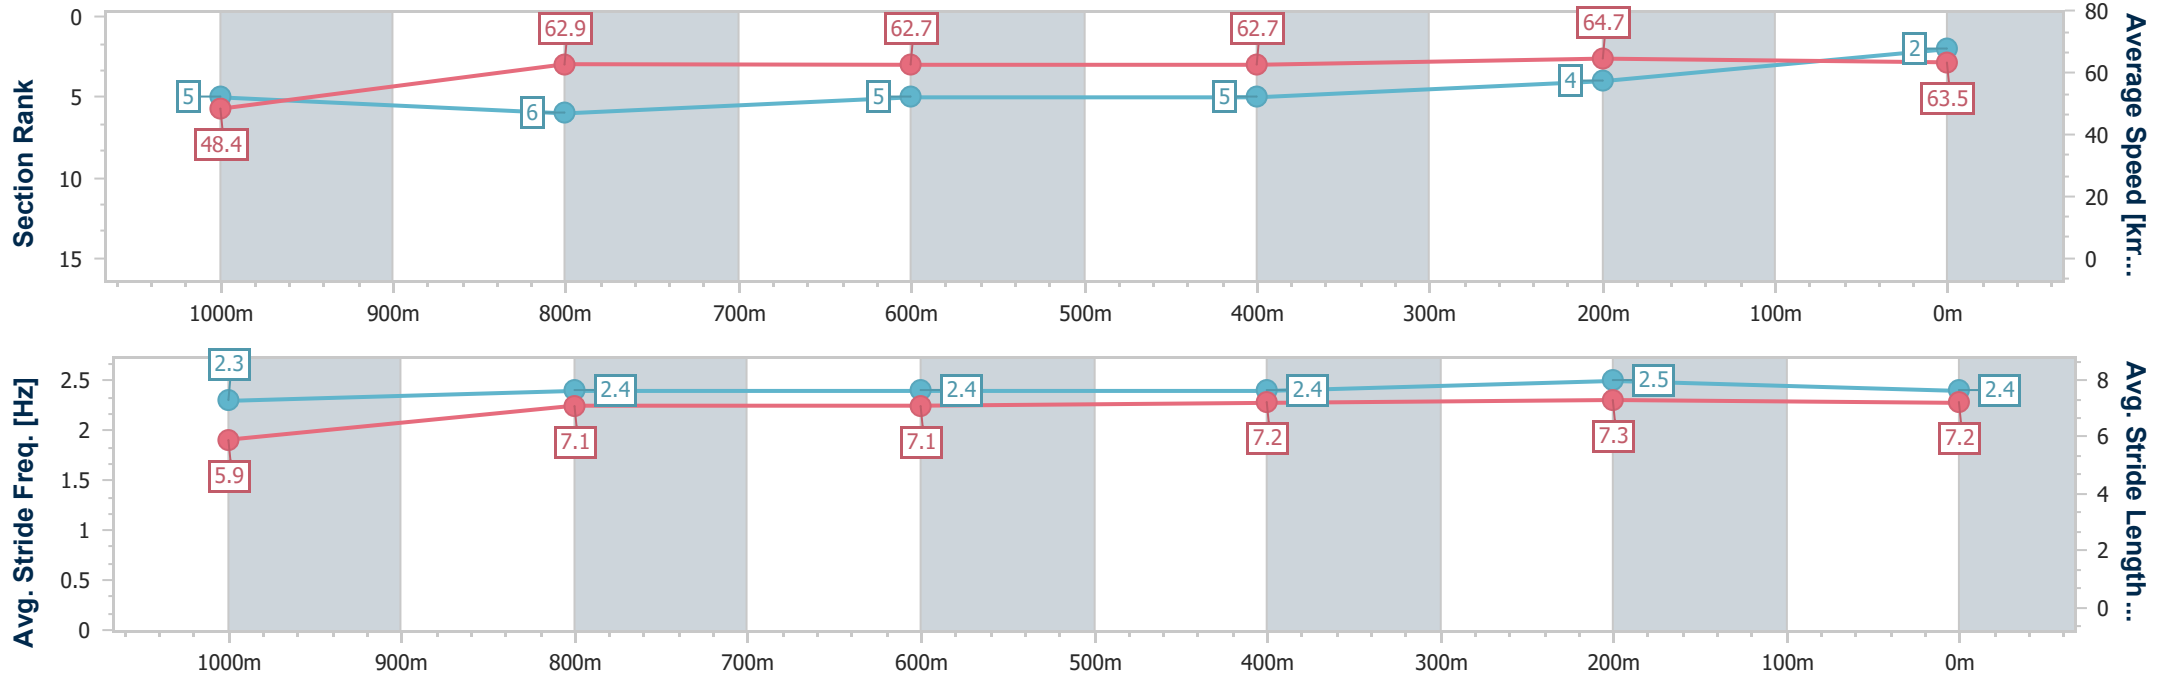

Horse/Jockey Name	Maxie Tap
Final Rank	2
Fastest Section Time (Section)	0:11.13 (400m)
Top Speed [km/h] (Section)	65.7 (400m)
Race State	Finished

Ipswich QLD Professional
Race 7: SCHWEPPE'S Colts, Geldings and Entires Class 3
Handicap - 1200m

31 March 2023 - 16:33

Track Rating: Soft 5, Weather: Fine, Rail Position: +5M Entire

Section	Overall	1000m	800m	600m	400m	200m
Section Times	1:11.71 [2] (0:14.87)	0:56.84 [5] (0:11.48)	0:45.36 [6] (0:11.43)	0:33.93 [5] (0:11.46)	0:22.47 [5] (0:11.13)	0:11.34 [4] (0:11.34)
Average Speed [km/h]	48.4	62.9	62.7	62.7	64.7	63.5
Top Speed [km/h]	64.0	63.9	64.6	65.4	65.7	65.5
Avg. Dist. to Rail [m]	1.5	0.6	1.2	0.4	1.4	2.6
Avg. Stride Freq. [Hz]	2.3	2.4	2.4	2.4	2.5	2.4
Avg. Stride Length [m]	5.9	7.1	7.1	7.2	7.3	7.2

- [ ] Ranking at each section and finish
- -.-.- No data available at this section
- NA No data available