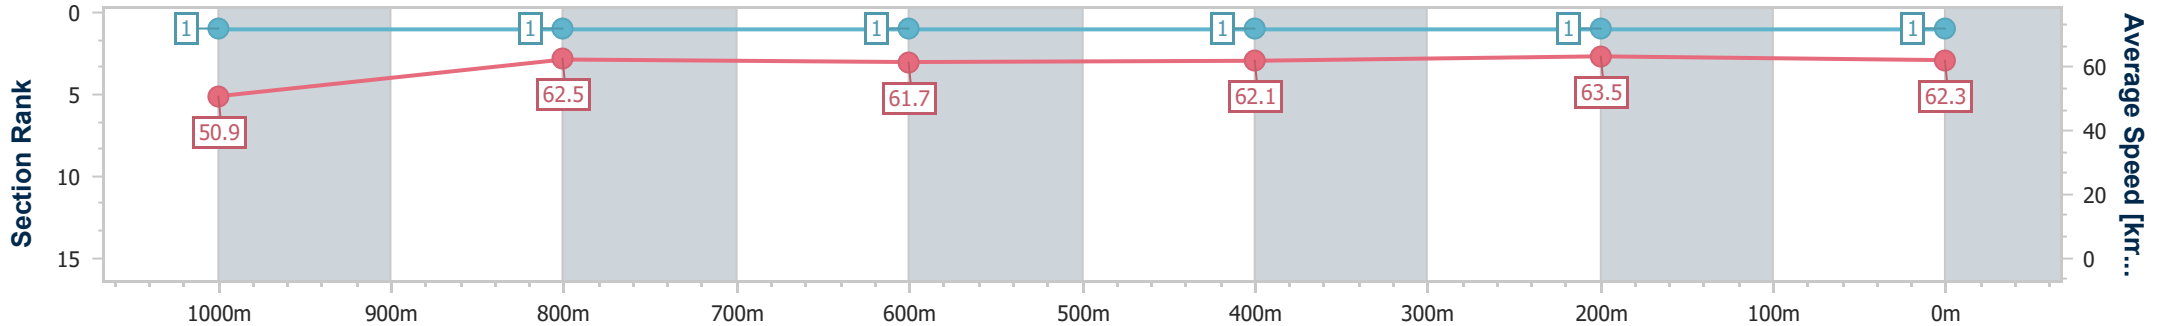

Ipswich QLD Professional
 Race 7: SCHWEPPE'S Colts, Geldings and Entires Class 3
 Handicap - 1200m

31 March 2023 - 16:33

Track Rating: Soft 5, Weather: Fine, Rail Position: +5M Entire

Section	Overall	1000m	800m	600m	400m	200m
Section Times	1:11.71 [1] (0:14.16)	0:57.55 [1] (0:11.50)	0:46.05 [1] (0:11.59)	0:34.46 [1] (0:11.57)	0:22.89 [1] (0:11.34)	0:11.55 [1] (0:11.55)
Average Speed [km/h]	50.9	62.5	61.7	62.1	63.5	62.3
Top Speed [km/h]	65.2	65.2	62.8	63.9	64.2	63.9
Avg. Dist. to Rail [m]	2.1	0.6	1.3	0.8	1.1	3.4
Avg. Stride Freq. [Hz]	2.4	2.4	2.3	2.3	2.4	2.4
Avg. Stride Length [m]	6.0	7.4	7.4	7.5	7.3	7.3