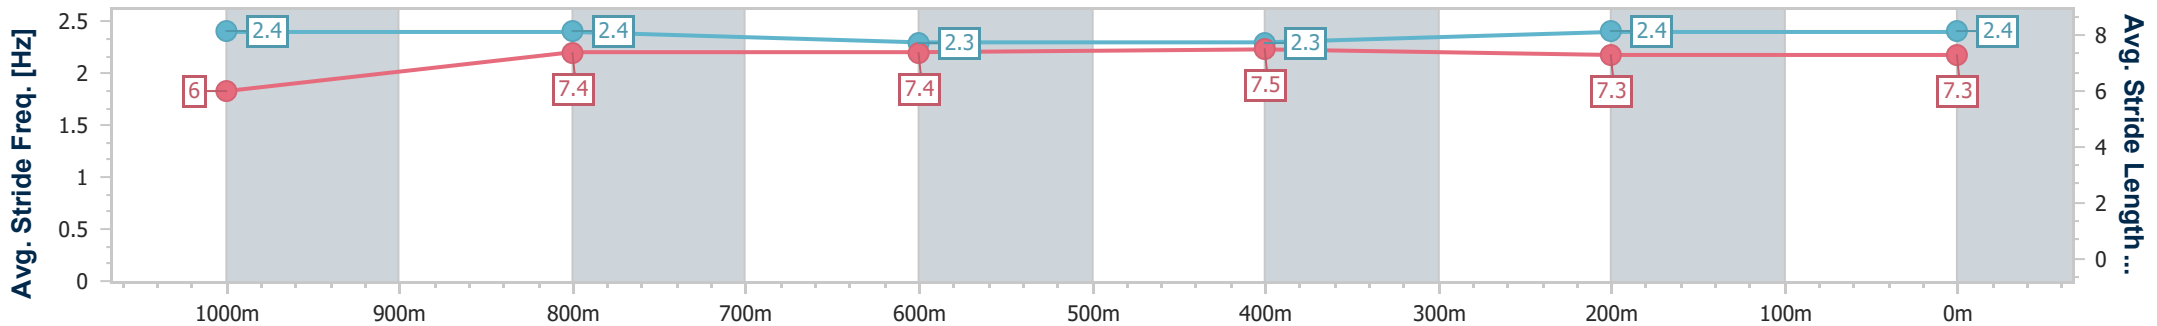

Ipswich QLD Professional
 Race 7: SCHWEPPE'S Colts, Geldings and Entires Class 3
 Handicap - 1200m

31 March 2023 - 16:33

Track Rating: Soft 5, Weather: Fine, Rail Position: +5M Entire

Section	Overall	1000m	800m	600m	400m	200m
Section Times	1:11.71 [1] (0:14.16)	0:57.55 [1] (0:11.50)	0:46.05 [1] (0:11.59)	0:34.46 [1] (0:11.57)	0:22.89 [1] (0:11.34)	0:11.55 [1] (0:11.55)
Average Speed [km/h]	50.9	62.5	61.7	62.1	63.5	62.3
Top Speed [km/h]	65.2	65.2	62.8	63.9	64.2	63.9
Avg. Dist. to Rail [m]	2.1	0.6	1.3	0.8	1.1	3.4
Avg. Stride Freq. [Hz]	2.4	2.4	2.3	2.3	2.4	2.4
Avg. Stride Length [m]	6.0	7.4	7.4	7.5	7.3	7.3