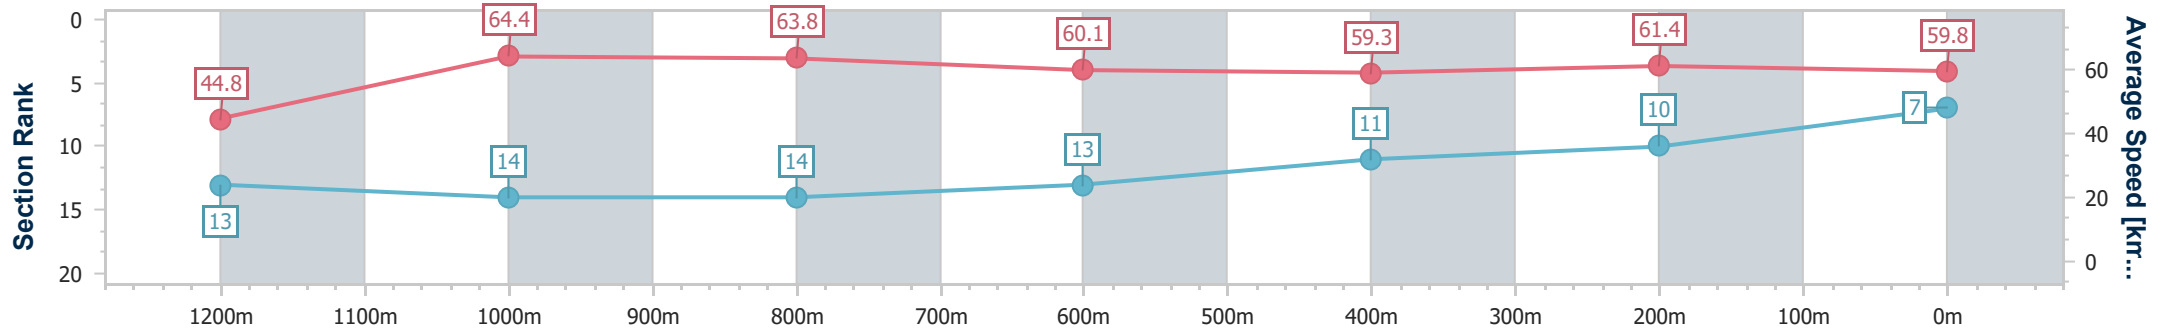

Horse/Jockey Name	Lexi's Choice
Final Rank	7
Fastest Section Time (Section)	0:11.21 (1200m)
Top Speed [km/h] (Section)	65.3 (1200m)
Race State	Finished

Ipswich QLD Professional
Race 8: THE BARN FAMILY RESTAURANT RATINGS BAND 0 -
58 Handicap - 1350m

31 March 2023 - 17:14

Track Rating: Soft 5, Weather: Fine, Rail Position: +5M Entire

Section	Overall	1200m	1000m	800m	600m	400m	200m
Section Times	1:22.70 [7] (0:12.06)	1:10.64 [13] (0:11.21)	0:59.43 [14] (0:11.34)	0:48.09 [14] (0:12.04)	0:36.05 [13] (0:12.19)	0:23.86 [11] (0:11.83)	0:12.03 [10] (0:12.03)
Average Speed [km/h]	44.8	64.4	63.8	60.1	59.3	61.4	59.8
Top Speed [km/h]	64.7	65.3	65.0	61.2	61.7	62.1	62.0
Avg. Dist. to Rail [m]	7.1	2.3	1.8	1.1	1.5	3.4	6.6
Avg. Stride Freq. [Hz]	2.2	2.4	2.4	2.3	2.3	2.3	2.3
Avg. Stride Length [m]	5.7	7.5	7.5	7.3	7.2	7.4	7.2

- [ ] Ranking at each section and finish
- -.-.- No data available at this section
- NA No data available