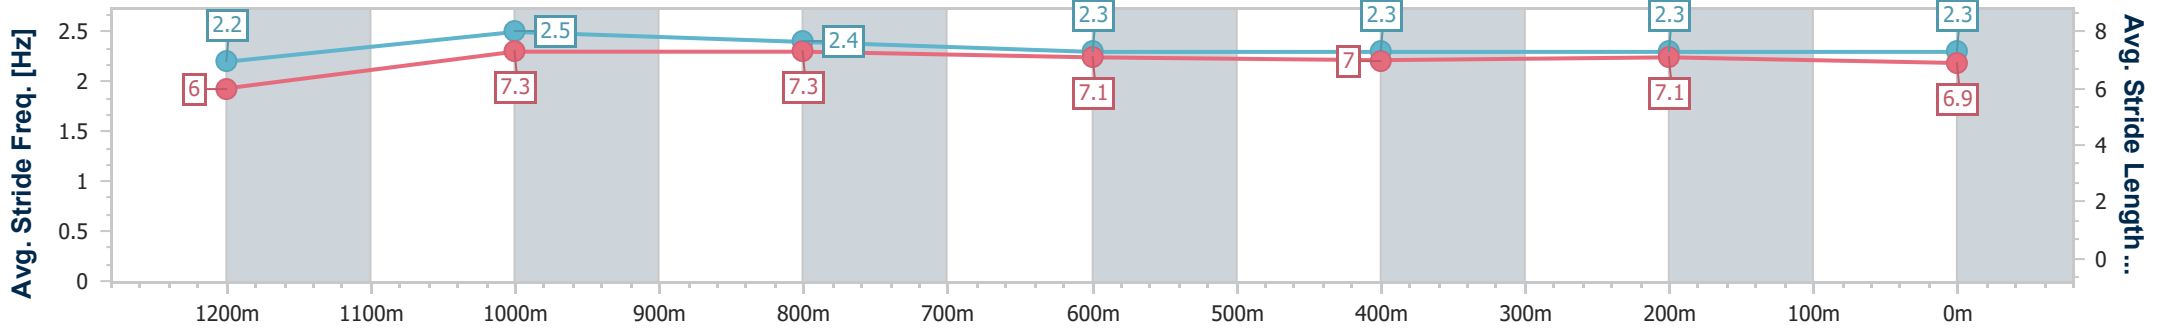

Horse/Jockey Name	Enterprise Electra
Final Rank	11
Fastest Section Time (Section)	0:11.08 (1200m)
Top Speed [km/h] (Section)	66.3 (1200m)
Race State	Finished

Ipswich QLD Professional
Race 8: THE BARN FAMILY RESTAURANT RATINGS BAND 0 -
58 Handicap - 1350m

31 March 2023 - 17:14

Track Rating: Soft 5, Weather: Fine, Rail Position: +5M Entire

Section	Overall	1200m	1000m	800m	600m	400m	200m
Section Times	1:23.53 [11] (0:11.27)	1:12.26 [2] (0:11.08)	1:01.18 [3] (0:11.36)	0:49.82 [4] (0:12.41)	0:37.41 [5] (0:12.47)	0:24.94 [7] (0:12.19)	0:12.75 [11] (0:12.75)
Average Speed [km/h]	48.0	65.4	63.6	58.6	57.9	59.1	56.4
Top Speed [km/h]	64.6	66.3	65.6	60.4	59.2	59.7	58.7
Avg. Dist. to Rail [m]	9.5	5.4	2.2	2.3	1.4	0.8	4.7
Avg. Stride Freq. [Hz]	2.2	2.5	2.4	2.3	2.3	2.3	2.3
Avg. Stride Length [m]	6.0	7.3	7.3	7.1	7.0	7.1	6.9

- [ ] Ranking at each section and finish
- -.-.- No data available at this section
- NA No data available