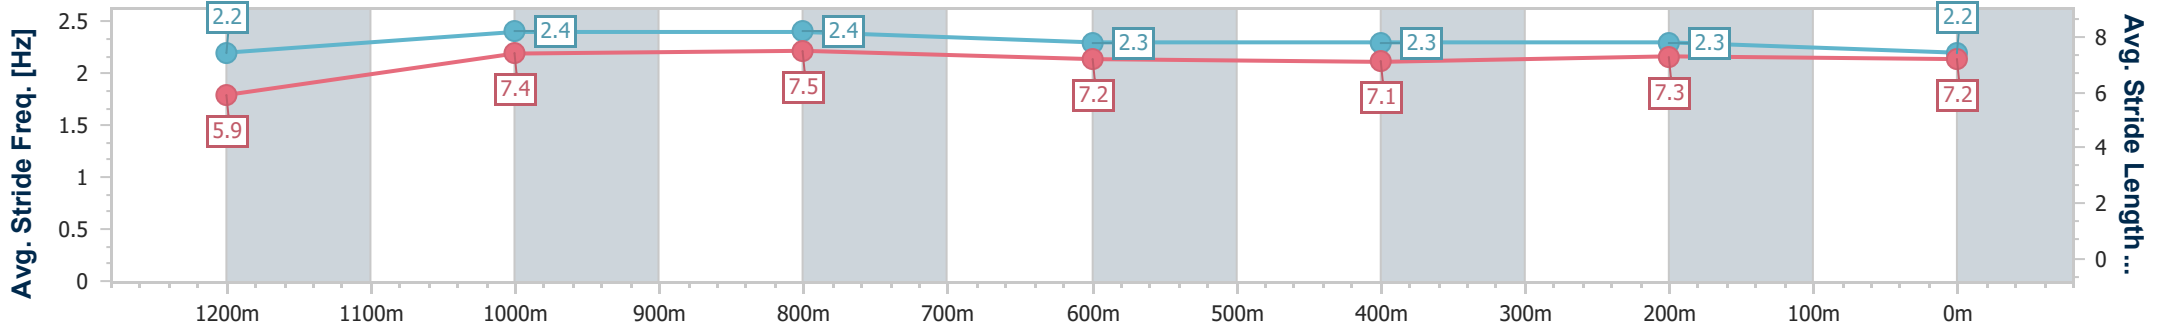

Horse/Jockey Name	Reset's Son
Final Rank	12
Fastest Section Time (Section)	0:11.24 (1200m)
Top Speed [km/h] (Section)	65.6 (1000m)
Race State	Finished

Ipswich QLD Professional
Race 8: THE BARN FAMILY RESTAURANT RATINGS BAND 0 -
58 Handicap - 1350m
31 March 2023 - 17:14

Track Rating: Soft 5, Weather: Fine, Rail Position: +5M Entire

Section	Overall	1200m	1000m	800m	600m	400m	200m
Section Times	1:23.66 [12] (0:11.57)	1:12.09 [8] (0:11.24)	1:00.85 [9] (0:11.33)	0:49.52 [10] (0:12.32)	0:37.20 [11] (0:12.63)	0:24.57 [13] (0:12.20)	0:12.37 [13] (0:12.37)
Average Speed [km/h]	46.8	64.2	63.7	58.9	57.8	59.9	58.2
Top Speed [km/h]	63.2	65.3	65.6	61.8	59.3	60.7	60.8
Avg. Dist. to Rail [m]	4.3	1.9	1.0	1.8	3.5	4.9	7.8
Avg. Stride Freq. [Hz]	2.2	2.4	2.4	2.3	2.3	2.3	2.2
Avg. Stride Length [m]	5.9	7.4	7.5	7.2	7.1	7.3	7.2

- [ ] Ranking at each section and finish
- -.-.- No data available at this section
- NA No data available