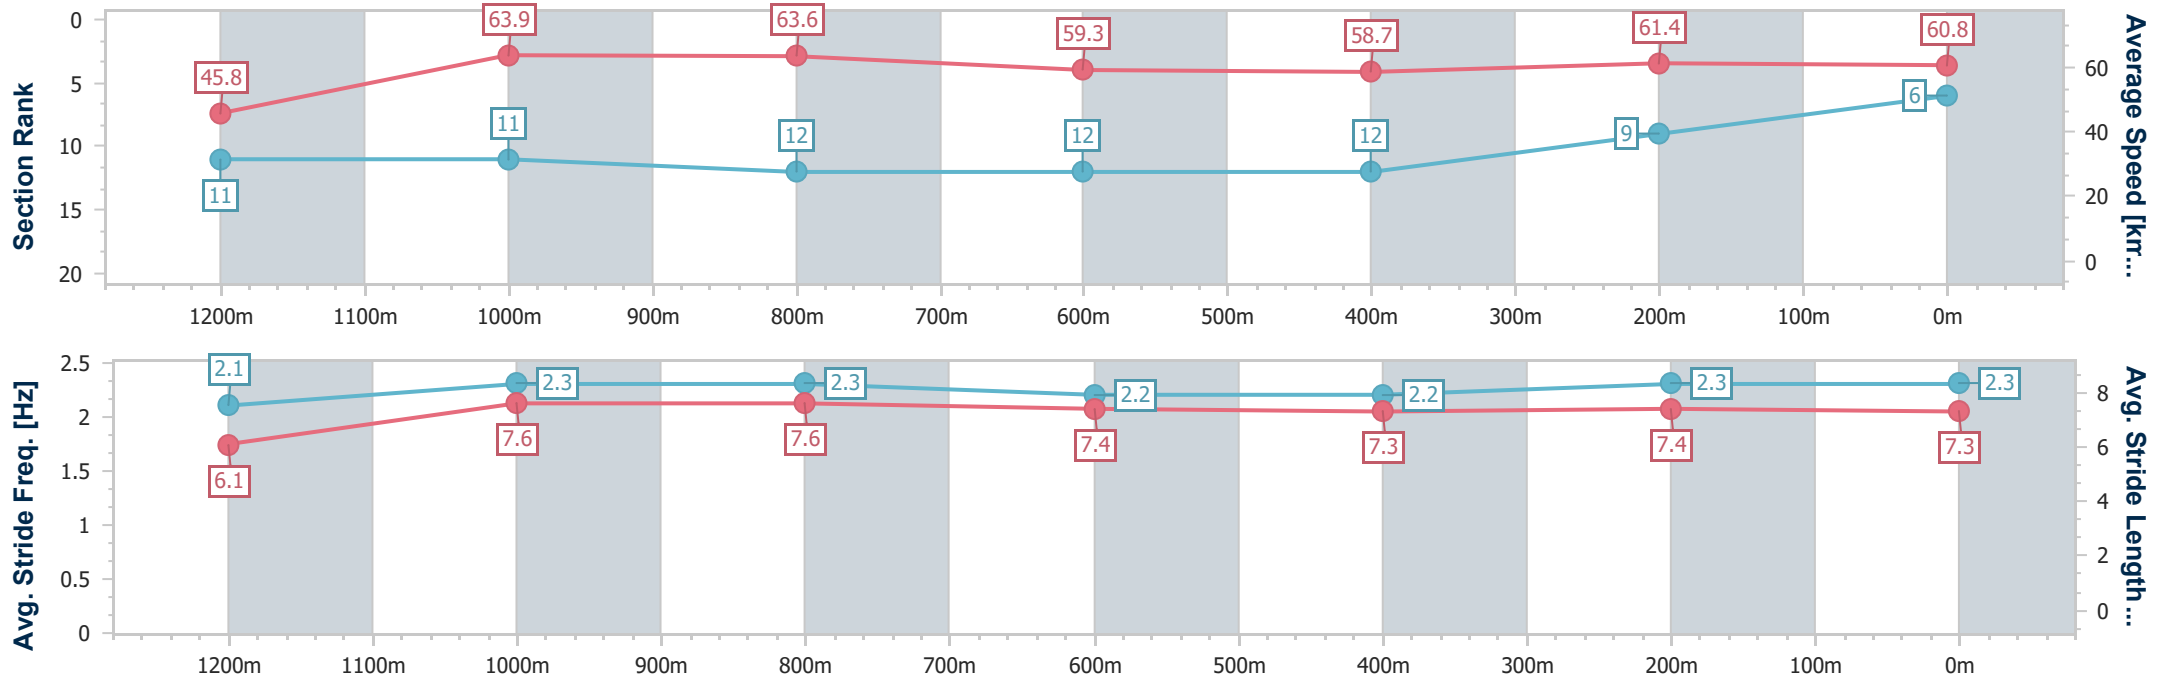

Horse/Jockey Name	Distant Secret
Final Rank	6
Fastest Section Time (Section)	0:11.28 (1200m)
Top Speed [km/h] (Section)	64.4 (1000m)
Race State	Finished

Ipswich QLD Professional
Race 8: THE BARN FAMILY RESTAURANT RATINGS BAND 0 -
58 Handicap - 1350m

31 March 2023 - 17:14

Track Rating: Soft 5, Weather: Fine, Rail Position: +5M Entire

Section	Overall	1200m	1000m	800m	600m	400m	200m
Section Times	1:22.43 [6] (0:11.76)	1:10.67 [11] (0:11.28)	0:59.39 [11] (0:11.34)	0:48.05 [12] (0:12.14)	0:35.91 [12] (0:12.29)	0:23.62 [12] (0:11.77)	0:11.85 [9] (0:11.85)
Average Speed [km/h]	45.8	63.9	63.6	59.3	58.7	61.4	60.8
Top Speed [km/h]	63.0	64.3	64.4	61.1	61.1	62.4	62.4
Avg. Dist. to Rail [m]	4.4	1.9	0.4	0.3	0.7	2.2	3.4
Avg. Stride Freq. [Hz]	2.1	2.3	2.3	2.2	2.2	2.3	2.3
Avg. Stride Length [m]	6.1	7.6	7.6	7.4	7.3	7.4	7.3

- [ ] Ranking at each section and finish
- -.-.- No data available at this section
- NA No data available