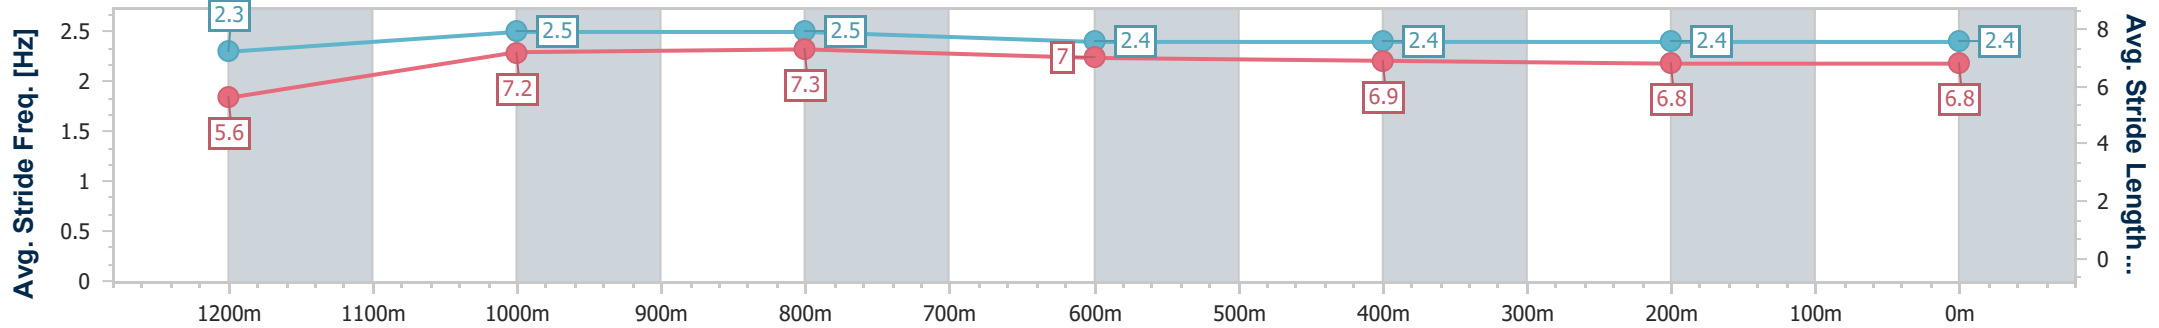

Horse/Jockey Name	Late Night Devil
Final Rank	1
Fastest Section Time (Section)	0:11.16 (1000m)
Top Speed [km/h] (Section)	66.2 (1000m)
Race State	Finished

Ipswich QLD Professional
Race 8: THE BARN FAMILY RESTAURANT RATINGS BAND 0 -
58 Handicap - 1350m

31 March 2023 - 17:14

Track Rating: Soft 5, Weather: Fine, Rail Position: +5M Entire

Section	Overall	1200m	1000m	800m	600m	400m	200m
Section Times	1:22.21 [1] (0:11.61)	1:10.60 [9] (0:11.22)	0:59.38 [10] (0:11.16)	0:48.22 [8] (0:11.95)	0:36.27 [4] (0:12.12)	0:24.15 [2] (0:12.04)	0:12.11 [1] (0:12.11)
Average Speed [km/h]	46.6	64.5	65.0	60.9	60.0	60.2	59.5
Top Speed [km/h]	63.4	65.5	66.2	62.6	60.7	60.7	60.5
Avg. Dist. to Rail [m]	11.0	4.5	3.5	2.3	2.4	2.5	3.3
Avg. Stride Freq. [Hz]	2.3	2.5	2.5	2.4	2.4	2.4	2.4
Avg. Stride Length [m]	5.6	7.2	7.3	7.0	6.9	6.8	6.8

- [ ] Ranking at each section and finish
- -.-.- No data available at this section
- NA No data available