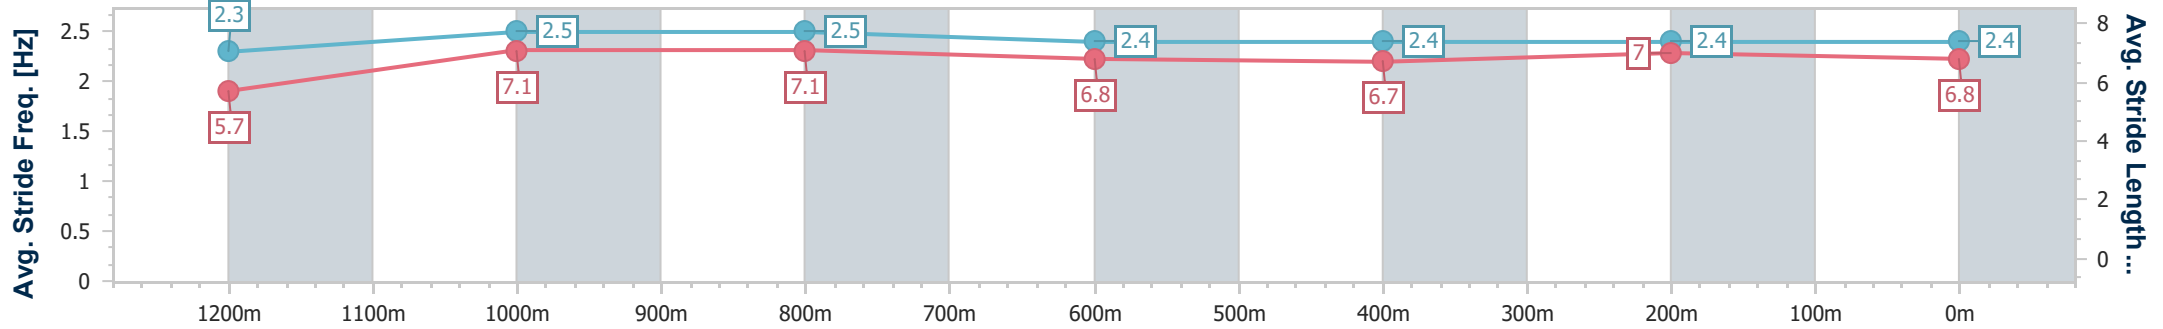

Horse/Jockey Name	Elliez Star
Final Rank	5
Fastest Section Time (Section)	0:11.10 (1200m)
Top Speed [km/h] (Section)	66.9 (1000m)
Race State	Finished

Ipswich QLD Professional
Race 8: THE BARN FAMILY RESTAURANT RATINGS BAND 0 -
58 Handicap - 1350m

31 March 2023 - 17:14

Track Rating: Soft 5, Weather: Fine, Rail Position: +5M Entire

Section	Overall	1200m	1000m	800m	600m	400m	200m
Section Times	1:22.42 [5] (0:11.32)	1:11.10 [6] (0:11.10)	1:00.00 [5] (0:11.26)	0:48.74 [6] (0:12.33)	0:36.41 [6] (0:12.53)	0:23.88 [9] (0:11.91)	0:11.97 [6] (0:11.97)
Average Speed [km/h]	47.7	64.8	63.9	58.9	58.3	61.2	60.2
Top Speed [km/h]	63.9	65.7	66.9	61.8	60.7	62.0	62.0
Avg. Dist. to Rail [m]	1.2	0.8	0.4	2.1	4.0	4.2	7.9
Avg. Stride Freq. [Hz]	2.3	2.5	2.5	2.4	2.4	2.4	2.4
Avg. Stride Length [m]	5.7	7.1	7.1	6.8	6.7	7.0	6.8

- [ ] Ranking at each section and finish
- -.-.- No data available at this section
- NA No data available