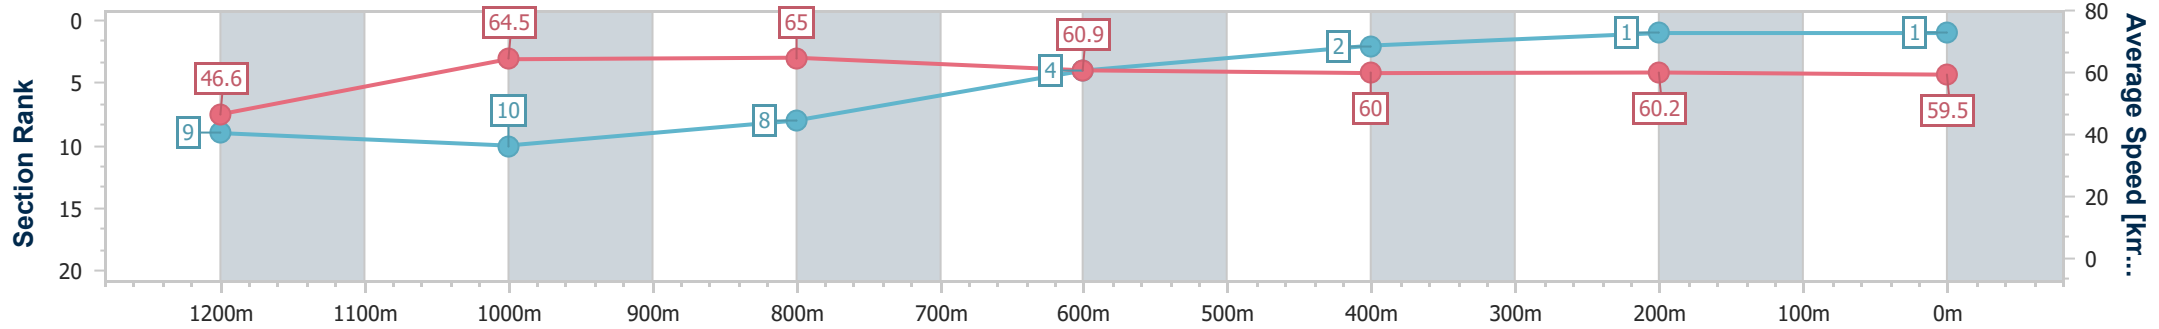

Ipswich QLD Professional  
 Race 8: THE BARN FAMILY RESTAURANT RATINGS BAND 0 -  
 58 Handicap - 1350m

31 March 2023 - 17:14

Track Rating: Soft 5, Weather: Fine, Rail Position: +5M Entire

Section	Overall	1200m	1000m	800m	600m	400m	200m
Section Times	1:22.21 [1] (0:11.61)	1:10.60 [9] (0:11.22)	0:59.38 [10] (0:11.16)	0:48.22 [8] (0:11.95)	0:36.27 [4] (0:12.12)	0:24.15 [2] (0:12.04)	0:12.11 [1] (0:12.11)
Average Speed [km/h]	46.6	64.5	65.0	60.9	60.0	60.2	59.5
Top Speed [km/h]	63.4	65.5	66.2	62.6	60.7	60.7	60.5
Avg. Dist. to Rail [m]	11.0	4.5	3.5	2.3	2.4	2.5	3.3
Avg. Stride Freq. [Hz]	2.3	2.5	2.5	2.4	2.4	2.4	2.4
Avg. Stride Length [m]	5.6	7.2	7.3	7.0	6.9	6.8	6.8