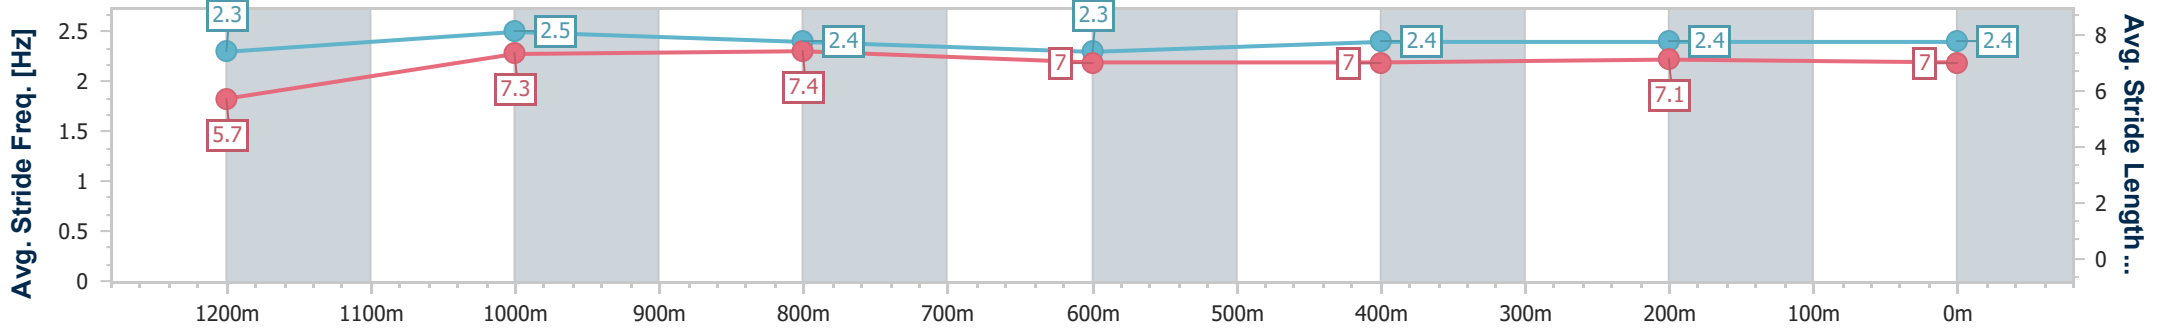

Horse/Jockey Name	Spill The Diamonds
Final Rank	2
Fastest Section Time (Section)	0:11.17 (1200m)
Top Speed [km/h] (Section)	66.4 (1200m)
Race State	Finished

Ipswich QLD Professional
Race 8: THE BARN FAMILY RESTAURANT RATINGS BAND 0 -
58 Handicap - 1350m

31 March 2023 - 17:14

Track Rating: Soft 5, Weather: Fine, Rail Position: +5M Entire

Section	Overall	1200m	1000m	800m	600m	400m	200m
Section Times	1:22.32 [2] (0:11.32)	1:11.00 [4] (0:11.17)	0:59.83 [6] (0:11.26)	0:48.57 [5] (0:12.39)	0:36.18 [7] (0:12.25)	0:23.93 [4] (0:11.92)	0:12.01 [2] (0:12.01)
Average Speed [km/h]	47.7	64.7	64.1	58.7	59.6	61.0	60.0
Top Speed [km/h]	65.8	66.4	66.3	60.9	61.0	61.8	61.1
Avg. Dist. to Rail [m]	5.7	3.1	1.1	2.6	4.2	3.0	6.1
Avg. Stride Freq. [Hz]	2.3	2.5	2.4	2.3	2.4	2.4	2.4
Avg. Stride Length [m]	5.7	7.3	7.4	7.0	7.0	7.1	7.0

- [ ] Ranking at each section and finish
- -.-.- No data available at this section
- NA No data available