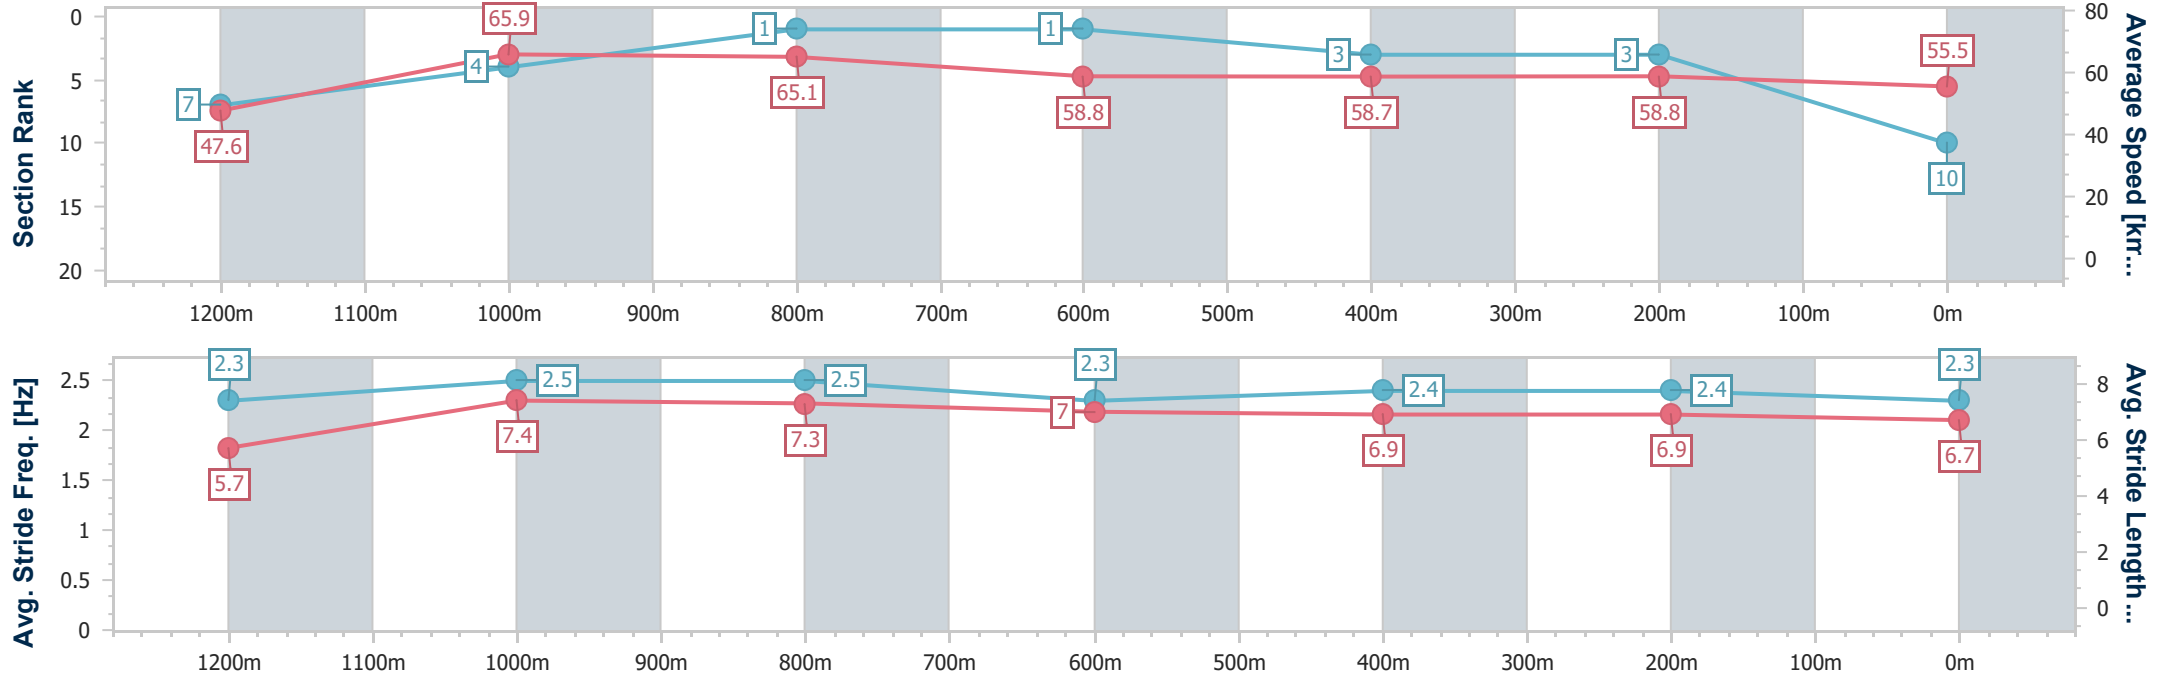

Ipswich QLD Professional  
 Race 8: THE BARN FAMILY RESTAURANT RATINGS BAND 0 -  
 58 Handicap - 1350m  
 31 March 2023 - 17:14

Track Rating: Soft 5, Weather: Fine, Rail Position: +5M Entire

Section	Overall	1200m	1000m	800m	600m	400m	200m
Section Times	1:23.21 [9] (0:12.11)	1:11.10 [14] (0:11.13)	0:59.97 [13] (0:11.27)	0:48.70 [13] (0:12.23)	0:36.47 [14] (0:12.48)	0:23.99 [14] (0:11.91)	0:12.08 [14] (0:12.08)
Average Speed [km/h]	44.6	64.7	64.0	59.1	58.0	60.8	59.5
Top Speed [km/h]	62.5	65.8	64.9	60.7	59.0	61.7	61.7
Avg. Dist. to Rail [m]	2.0	1.1	0.3	1.0	1.8	1.5	3.5
Avg. Stride Freq. [Hz]	2.2	2.5	2.4	2.3	2.3	2.4	2.3
Avg. Stride Length [m]	5.8	7.3	7.3	7.0	6.9	7.1	7.0

- [ ] Ranking at each section and finish
- .-.- No data available at this section
- NA No data available

Horse/Jockey Name	Enterprise Maximus
Final Rank	10
Fastest Section Time (Section)	0:10.99 (1200m)
Top Speed [km/h] (Section)	66.8 (1200m)
Race State	Finished

Ipswich QLD Professional  
 Race 8: THE BARN FAMILY RESTAURANT RATINGS BAND 0 -  
 58 Handicap - 1350m  
 31 March 2023 - 17:14

Track Rating: Soft 5, Weather: Fine, Rail Position: +5M Entire

Section	Overall	1200m	1000m	800m	600m	400m	200m
Section Times	1:23.42 [10] (0:11.38)	1:12.04 [7] (0:10.99)	1:01.05 [4] (0:11.09)	0:49.96 [1] (0:12.29)	0:37.67 [1] (0:12.36)	0:25.31 [3] (0:12.33)	0:12.98 [3] (0:12.98)
Average Speed [km/h]	47.6	65.9	65.1	58.8	58.7	58.8	55.5
Top Speed [km/h]	65.1	66.8	66.6	61.9	60.4	60.1	58.3
Avg. Dist. to Rail [m]	7.7	5.3	1.8	1.2	1.9	1.5	1.2
Avg. Stride Freq. [Hz]	2.3	2.5	2.5	2.3	2.4	2.4	2.3
Avg. Stride Length [m]	5.7	7.4	7.3	7.0	6.9	6.9	6.7