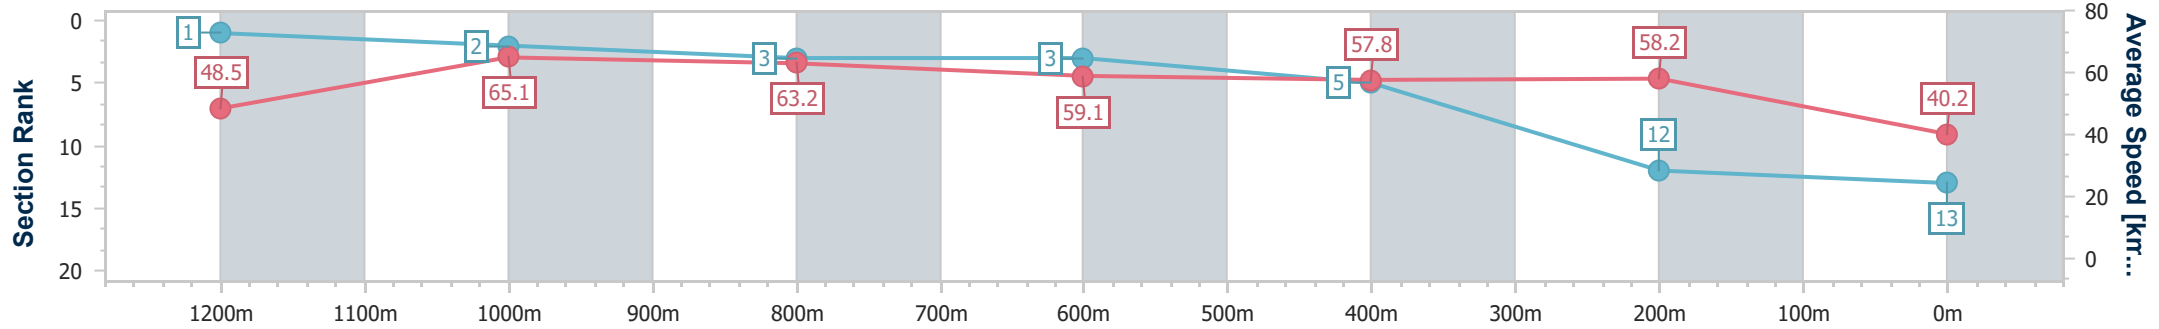

Horse/Jockey Name	Mishani Scandal
Final Rank	13
Fastest Section Time (Section)	0:11.05 (1200m)
Top Speed [km/h] (Section)	66.1 (1200m)
Race State	Finished

Ipswich QLD Professional
Race 8: THE BARN FAMILY RESTAURANT RATINGS BAND 0 -
58 Handicap - 1350m
31 March 2023 - 17:14

Track Rating: Soft 5, Weather: Fine, Rail Position: +5M Entire

Section	Overall	1200m	1000m	800m	600m	400m	200m
Section Times	1:28.63 [13] (0:11.12)	1:17.51 [1] (0:11.05)	1:06.46 [2] (0:11.36)	0:55.10 [3] (0:12.20)	0:42.90 [3] (0:12.57)	0:30.33 [5] (0:12.44)	0:17.89 [12] (0:17.89)
Average Speed [km/h]	48.5	65.1	63.2	59.1	57.8	58.2	40.2
Top Speed [km/h]	64.3	66.1	64.8	62.8	59.8	59.8	52.9
Avg. Dist. to Rail [m]	1.8	1.3	0.7	0.9	2.3	1.2	4.0
Avg. Stride Freq. [Hz]	2.3	2.4	2.3	2.2	2.2	2.2	1.9
Avg. Stride Length [m]	5.9	7.6	7.6	7.3	7.2	7.2	5.8

- [ ] Ranking at each section and finish
- -.-.- No data available at this section
- NA No data available