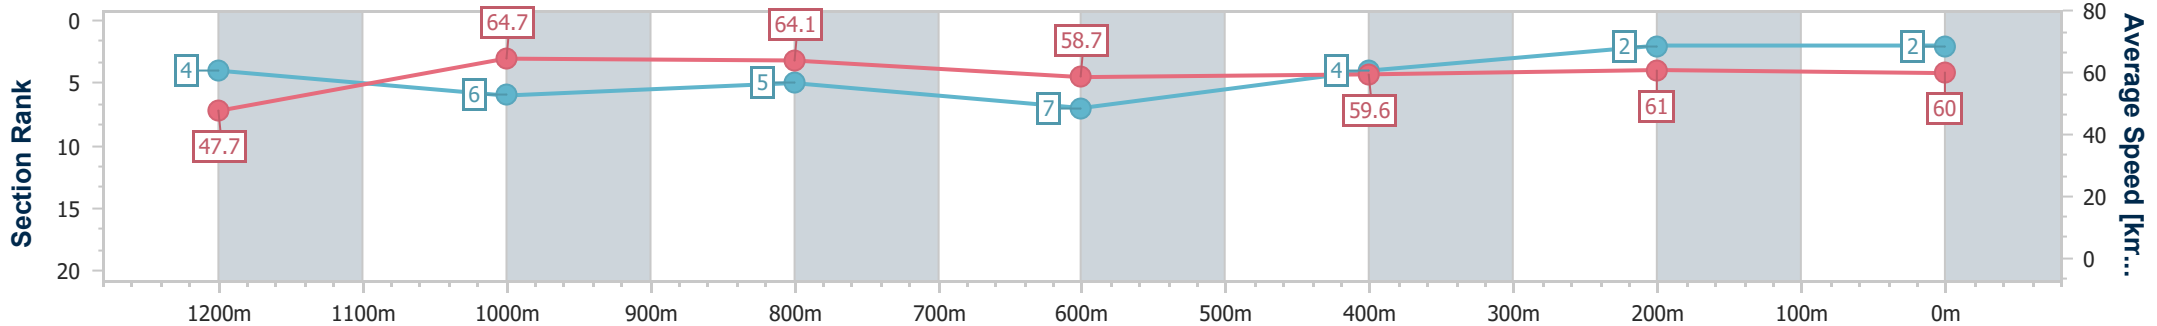

Horse/Jockey Name	Spill The Diamonds
Final Rank	2
Fastest Section Time (Section)	0:11.17 (1200m)
Top Speed [km/h] (Section)	66.4 (1200m)
Race State	Finished

Ipswich QLD Professional
Race 8: THE BARN FAMILY RESTAURANT RATINGS BAND 0 -
58 Handicap - 1350m

31 March 2023 - 17:14

Track Rating: Soft 5, Weather: Fine, Rail Position: +5M Entire

Section	Overall	1200m	1000m	800m	600m	400m	200m
Section Times	1:22.32 [2] (0:11.32)	1:11.00 [4] (0:11.17)	0:59.83 [6] (0:11.26)	0:48.57 [5] (0:12.39)	0:36.18 [7] (0:12.25)	0:23.93 [4] (0:11.92)	0:12.01 [2] (0:12.01)
Average Speed [km/h]	47.7	64.7	64.1	58.7	59.6	61.0	60.0
Top Speed [km/h]	65.8	66.4	66.3	60.9	61.0	61.8	61.1
Avg. Dist. to Rail [m]	5.7	3.1	1.1	2.6	4.2	3.0	6.1
Avg. Stride Freq. [Hz]	2.3	2.5	2.4	2.3	2.4	2.4	2.4
Avg. Stride Length [m]	5.7	7.3	7.4	7.0	7.0	7.1	7.0

- [ ] Ranking at each section and finish
- -.-.- No data available at this section
- NA No data available