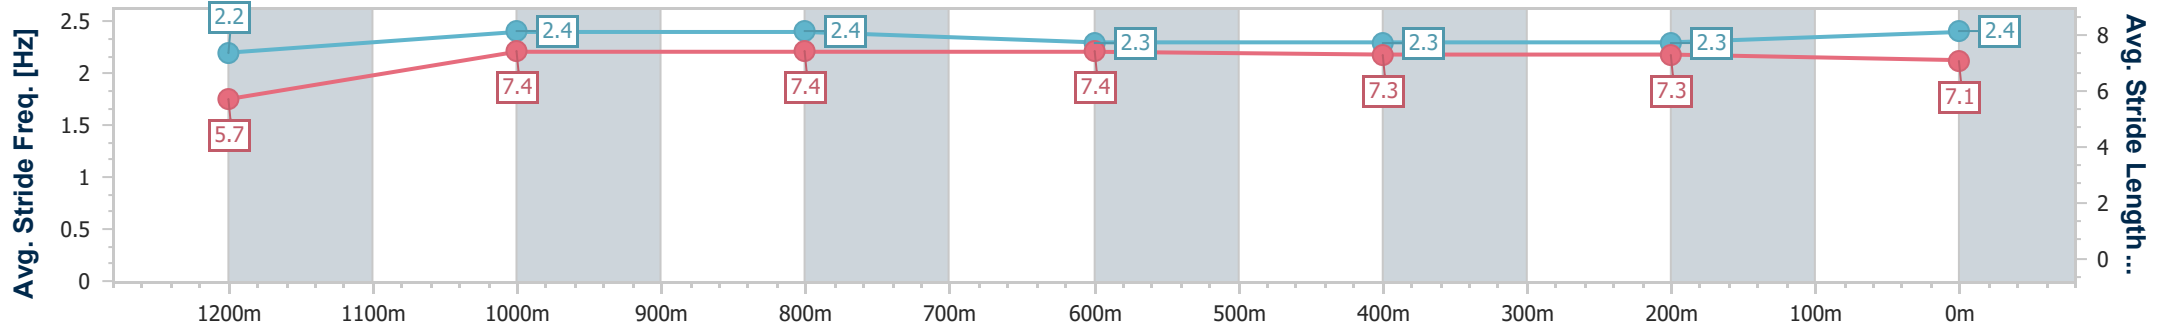

Horse/Jockey Name	Better Strings
Final Rank	3
Fastest Section Time (Section)	0:11.10 (1200m)
Top Speed [km/h] (Section)	66.1 (1200m)
Race State	Finished

Ipswich QLD Professional
Race 8: THE BARN FAMILY RESTAURANT RATINGS BAND 0 -
58 Handicap - 1350m

31 March 2023 - 17:14

Track Rating: Soft 5, Weather: Fine, Rail Position: +5M Entire

Section	Overall	1200m	1000m	800m	600m	400m	200m
Section Times	1:22.33 [3] (0:11.97)	1:10.36 [12] (0:11.10)	0:59.26 [12] (0:11.25)	0:48.01 [11] (0:11.96)	0:36.05 [10] (0:12.31)	0:23.74 [10] (0:11.95)	0:11.79 [8] (0:11.79)
Average Speed [km/h]	45.1	64.9	64.1	60.7	59.5	61.1	61.1
Top Speed [km/h]	64.3	66.1	65.0	63.3	60.6	63.7	62.8
Avg. Dist. to Rail [m]	5.8	2.0	0.4	1.9	4.3	4.8	9.1
Avg. Stride Freq. [Hz]	2.2	2.4	2.4	2.3	2.3	2.3	2.4
Avg. Stride Length [m]	5.7	7.4	7.4	7.4	7.3	7.3	7.1

- [ ] Ranking at each section and finish
- -.-.- No data available at this section
- NA No data available