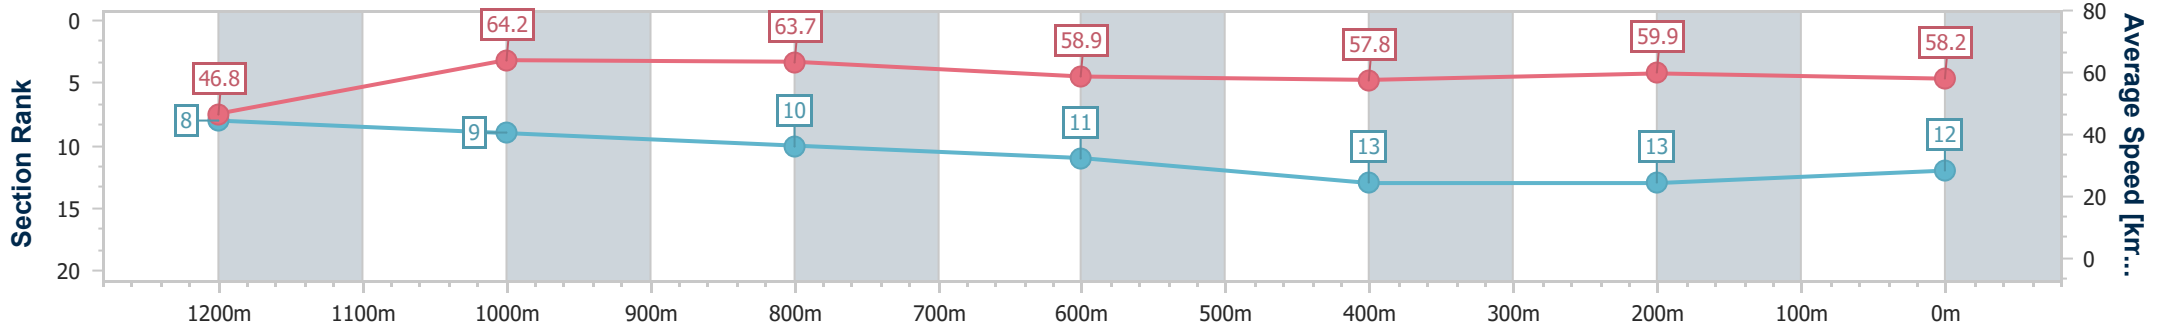

Horse/Jockey Name	Reset's Son
Final Rank	12
Fastest Section Time (Section)	0:11.24 (1200m)
Top Speed [km/h] (Section)	65.6 (1000m)
Race State	Finished

Ipswich QLD Professional
Race 8: THE BARN FAMILY RESTAURANT RATINGS BAND 0 -
58 Handicap - 1350m
31 March 2023 - 17:14

Track Rating: Soft 5, Weather: Fine, Rail Position: +5M Entire

Section	Overall	1200m	1000m	800m	600m	400m	200m
Section Times	1:23.66 [12] (0:11.57)	1:12.09 [8] (0:11.24)	1:00.85 [9] (0:11.33)	0:49.52 [10] (0:12.32)	0:37.20 [11] (0:12.63)	0:24.57 [13] (0:12.20)	0:12.37 [13] (0:12.37)
Average Speed [km/h]	46.8	64.2	63.7	58.9	57.8	59.9	58.2
Top Speed [km/h]	63.2	65.3	65.6	61.8	59.3	60.7	60.8
Avg. Dist. to Rail [m]	4.3	1.9	1.0	1.8	3.5	4.9	7.8
Avg. Stride Freq. [Hz]	2.2	2.4	2.4	2.3	2.3	2.3	2.2
Avg. Stride Length [m]	5.9	7.4	7.5	7.2	7.1	7.3	7.2

- [ ] Ranking at each section and finish
- -.-.- No data available at this section
- NA No data available