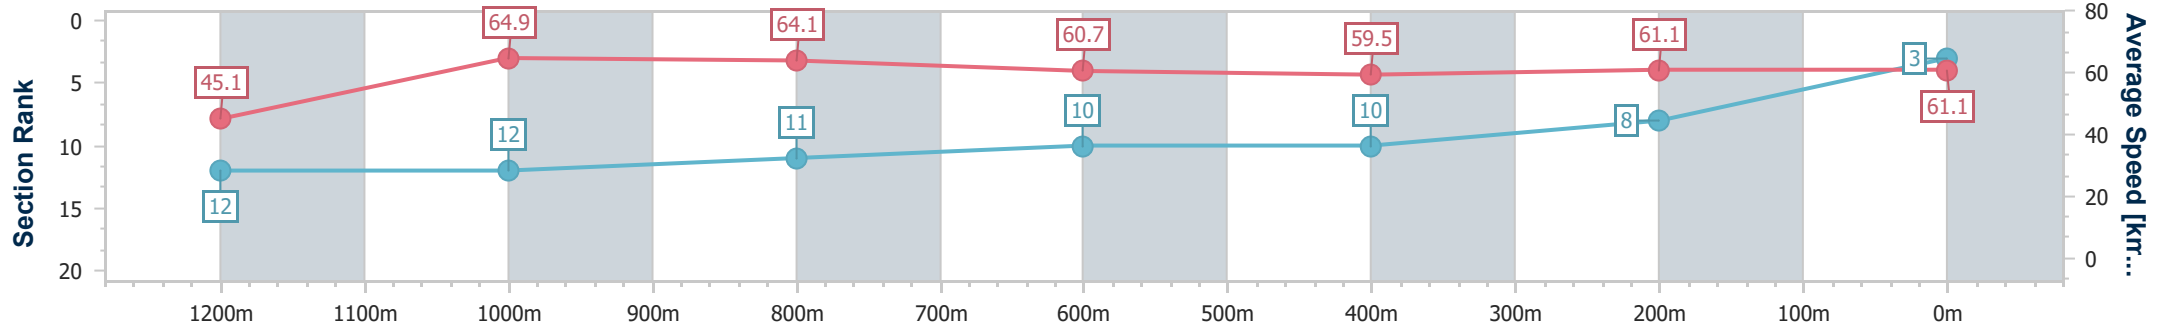

Horse/Jockey Name	Better Strings
Final Rank	3
Fastest Section Time (Section)	0:11.10 (1200m)
Top Speed [km/h] (Section)	66.1 (1200m)
Race State	Finished

Ipswich QLD Professional
Race 8: THE BARN FAMILY RESTAURANT RATINGS BAND 0 -
58 Handicap - 1350m

31 March 2023 - 17:14

Track Rating: Soft 5, Weather: Fine, Rail Position: +5M Entire

Section	Overall	1200m	1000m	800m	600m	400m	200m
Section Times	1:22.33 [3] (0:11.97)	1:10.36 [12] (0:11.10)	0:59.26 [12] (0:11.25)	0:48.01 [11] (0:11.96)	0:36.05 [10] (0:12.31)	0:23.74 [10] (0:11.95)	0:11.79 [8] (0:11.79)
Average Speed [km/h]	45.1	64.9	64.1	60.7	59.5	61.1	61.1
Top Speed [km/h]	64.3	66.1	65.0	63.3	60.6	63.7	62.8
Avg. Dist. to Rail [m]	5.8	2.0	0.4	1.9	4.3	4.8	9.1
Avg. Stride Freq. [Hz]	2.2	2.4	2.4	2.3	2.3	2.3	2.4
Avg. Stride Length [m]	5.7	7.4	7.4	7.4	7.3	7.3	7.1

- [ ] Ranking at each section and finish
- -.-.- No data available at this section
- NA No data available