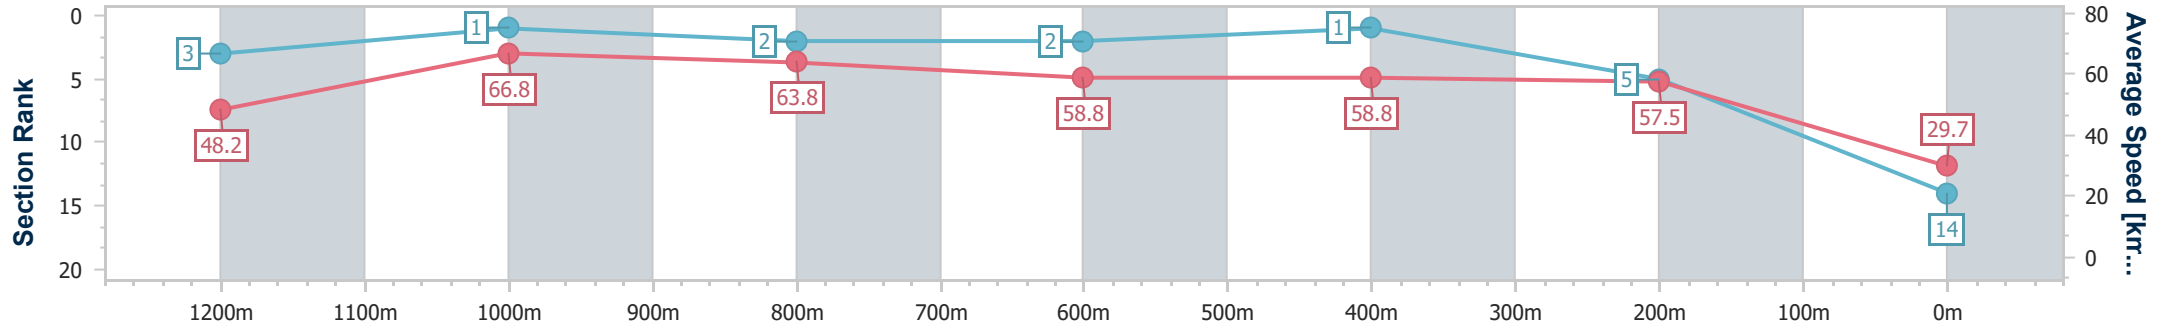

Horse/Jockey Name	That's A Miracle
Final Rank	14
Fastest Section Time (Section)	0:10.80 (1200m)
Top Speed [km/h] (Section)	68.2 (1200m)
Race State	Finished

Ipswich QLD Professional
Race 8: THE BARN FAMILY RESTAURANT RATINGS BAND 0 -
58 Handicap - 1350m
31 March 2023 - 17:14

Track Rating: Soft 5, Weather: Fine, Rail Position: +5M Entire

Section	Overall	1200m	1000m	800m	600m	400m	200m
Section Times	1:34.42 [14] (0:11.24)	1:23.18 [3] (0:10.80)	1:12.38 [1] (0:11.26)	1:01.12 [2] (0:12.25)	0:48.87 [2] (0:12.23)	0:36.64 [1] (0:12.47)	0:24.17 [5] (0:24.17)
Average Speed [km/h]	48.2	66.8	63.8	58.8	58.8	57.5	29.7
Top Speed [km/h]	66.2	68.2	65.1	61.2	60.3	59.3	53.7
Avg. Dist. to Rail [m]	10.7	4.3	0.8	0.2	0.5	0.5	0.5
Avg. Stride Freq. [Hz]	2.1	2.4	2.3	2.2	2.2	2.3	2.0
Avg. Stride Length [m]	6.4	7.7	7.7	7.3	7.3	7.0	4.4

- [ ] Ranking at each section and finish
- -.-.- No data available at this section
- NA No data available