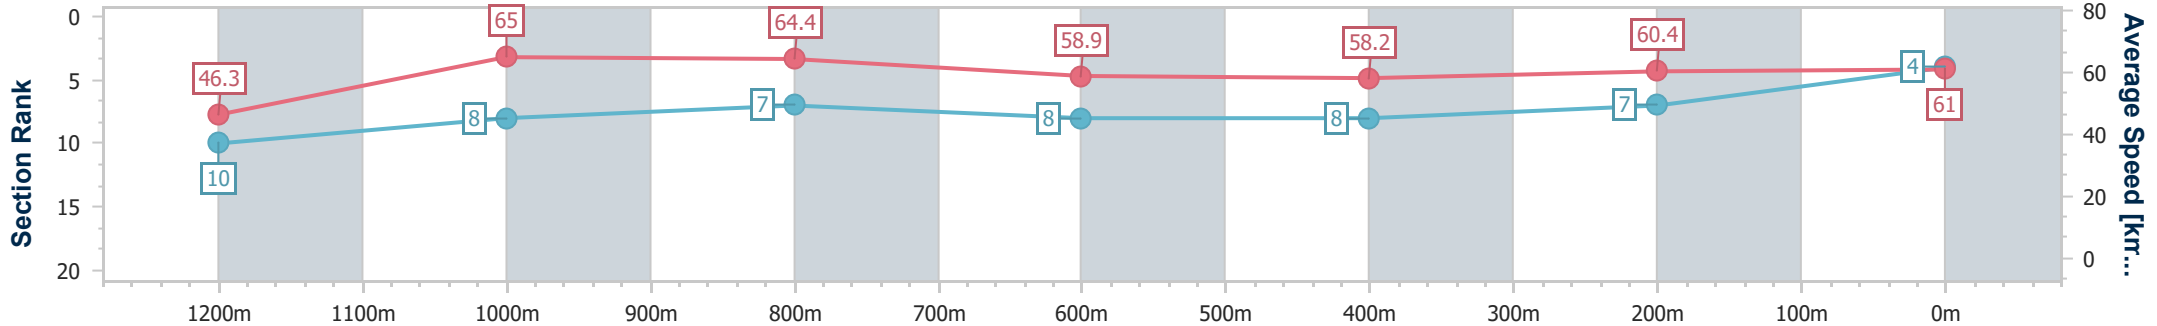

Horse/Jockey Name	Sizzling Gal
Final Rank	4
Fastest Section Time (Section)	0:11.04 (1200m)
Top Speed [km/h] (Section)	67.0 (1200m)
Race State	Finished

Ipswich QLD Professional
Race 8: THE BARN FAMILY RESTAURANT RATINGS BAND 0 -
58 Handicap - 1350m

31 March 2023 - 17:14

Track Rating: Soft 5, Weather: Fine, Rail Position: +5M Entire

Section	Overall	1200m	1000m	800m	600m	400m	200m
Section Times	1:22.38 [4] (0:11.69)	1:10.69 [10] (0:11.04)	0:59.65 [8] (0:11.12)	0:48.53 [7] (0:12.29)	0:36.24 [8] (0:12.46)	0:23.78 [8] (0:11.98)	0:11.80 [7] (0:11.80)
Average Speed [km/h]	46.3	65.0	64.4	58.9	58.2	60.4	61.0
Top Speed [km/h]	63.8	67.0	66.9	61.9	60.1	61.5	61.6
Avg. Dist. to Rail [m]	1.5	1.2	1.9	1.0	1.7	1.9	2.6
Avg. Stride Freq. [Hz]	2.2	2.5	2.4	2.3	2.3	2.4	2.4
Avg. Stride Length [m]	5.8	7.3	7.3	7.0	7.0	7.2	7.1

- [ ] Ranking at each section and finish
- -.-.- No data available at this section
- NA No data available