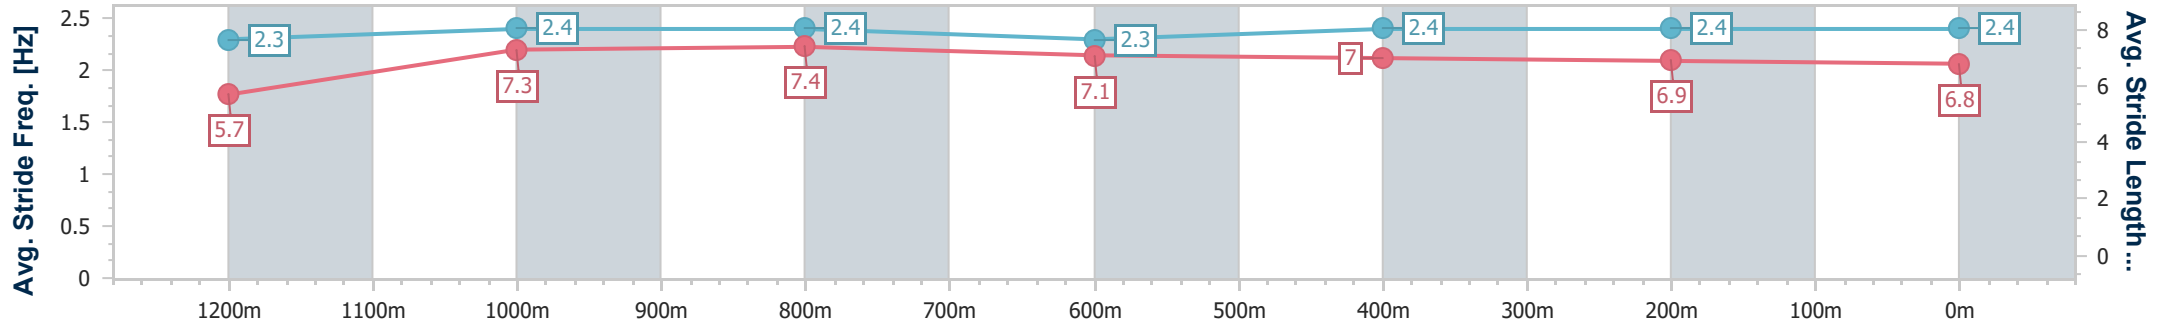

Horse/Jockey Name	Expensive To Keep
Final Rank	8
Fastest Section Time (Section)	0:11.29 (1200m)
Top Speed [km/h] (Section)	65.5 (1200m)
Race State	Finished

Ipswich QLD Professional
Race 8: THE BARN FAMILY RESTAURANT RATINGS BAND 0 -
58 Handicap - 1350m

31 March 2023 - 17:14

Track Rating: Soft 5, Weather: Fine, Rail Position: +5M Entire

Section	Overall	1200m	1000m	800m	600m	400m	200m
Section Times	1:22.78 [8] (0:11.33)	1:11.45 [5] (0:11.29)	1:00.16 [7] (0:11.43)	0:48.73 [9] (0:12.20)	0:36.53 [9] (0:12.29)	0:24.24 [6] (0:12.05)	0:12.19 [4] (0:12.19)
Average Speed [km/h]	47.7	64.0	63.3	59.8	59.5	60.6	59.1
Top Speed [km/h]	64.4	65.5	65.1	60.8	60.6	62.4	62.7
Avg. Dist. to Rail [m]	7.3	3.0	1.9	3.3	4.1	4.2	8.0
Avg. Stride Freq. [Hz]	2.3	2.4	2.4	2.3	2.4	2.4	2.4
Avg. Stride Length [m]	5.7	7.3	7.4	7.1	7.0	6.9	6.8

- [ ] Ranking at each section and finish
- -.-.- No data available at this section
- NA No data available