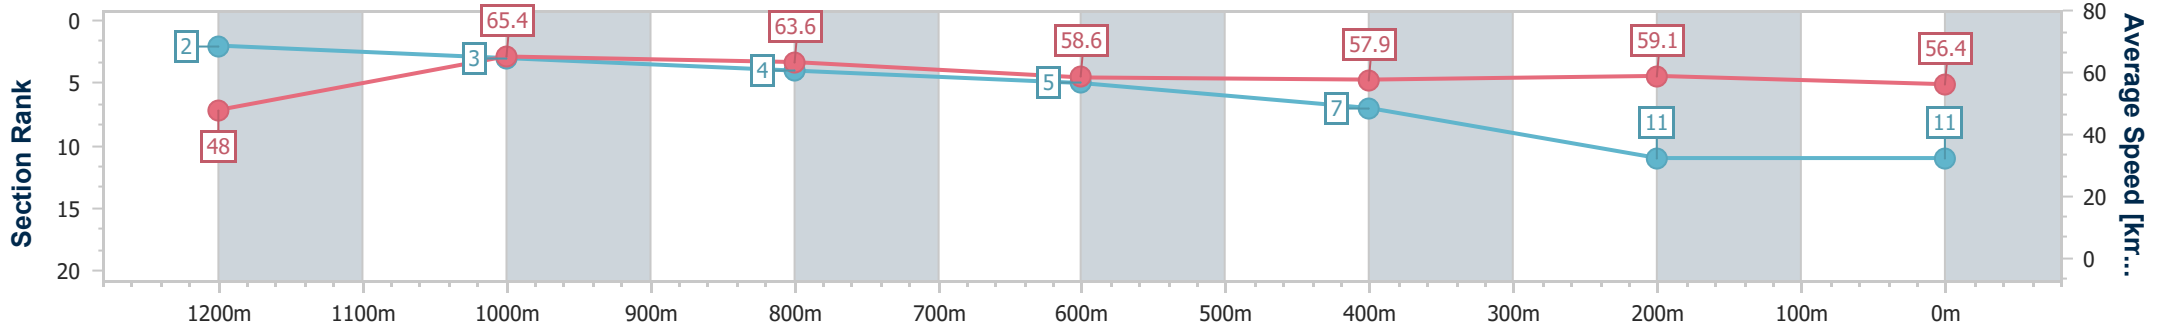

Horse/Jockey Name	Enterprise Electra
Final Rank	11
Fastest Section Time (Section)	0:11.08 (1200m)
Top Speed [km/h] (Section)	66.3 (1200m)
Race State	Finished

Ipswich QLD Professional
Race 8: THE BARN FAMILY RESTAURANT RATINGS BAND 0 -
58 Handicap - 1350m

31 March 2023 - 17:14

Track Rating: Soft 5, Weather: Fine, Rail Position: +5M Entire

Section	Overall	1200m	1000m	800m	600m	400m	200m
Section Times	1:23.53 [11] (0:11.27)	1:12.26 [2] (0:11.08)	1:01.18 [3] (0:11.36)	0:49.82 [4] (0:12.41)	0:37.41 [5] (0:12.47)	0:24.94 [7] (0:12.19)	0:12.75 [11] (0:12.75)
Average Speed [km/h]	48.0	65.4	63.6	58.6	57.9	59.1	56.4
Top Speed [km/h]	64.6	66.3	65.6	60.4	59.2	59.7	58.7
Avg. Dist. to Rail [m]	9.5	5.4	2.2	2.3	1.4	0.8	4.7
Avg. Stride Freq. [Hz]	2.2	2.5	2.4	2.3	2.3	2.3	2.3
Avg. Stride Length [m]	6.0	7.3	7.3	7.1	7.0	7.1	6.9

- [ ] Ranking at each section and finish
- -.-.- No data available at this section
- NA No data available