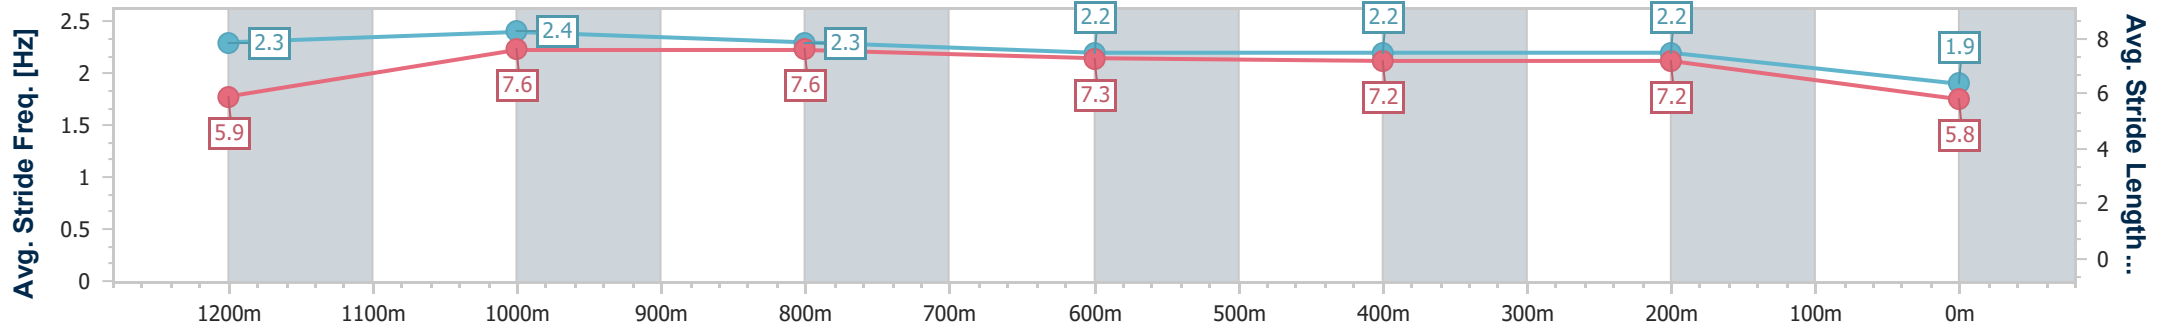

Horse/Jockey Name	Mishani Scandal
Final Rank	13
Fastest Section Time (Section)	0:11.05 (1200m)
Top Speed [km/h] (Section)	66.1 (1200m)
Race State	Finished

Ipswich QLD Professional
Race 8: THE BARN FAMILY RESTAURANT RATINGS BAND 0 -
58 Handicap - 1350m
31 March 2023 - 17:14

Track Rating: Soft 5, Weather: Fine, Rail Position: +5M Entire

Section	Overall	1200m	1000m	800m	600m	400m	200m
Section Times	1:28.63 [13] (0:11.12)	1:17.51 [1] (0:11.05)	1:06.46 [2] (0:11.36)	0:55.10 [3] (0:12.20)	0:42.90 [3] (0:12.57)	0:30.33 [5] (0:12.44)	0:17.89 [12] (0:17.89)
Average Speed [km/h]	48.5	65.1	63.2	59.1	57.8	58.2	40.2
Top Speed [km/h]	64.3	66.1	64.8	62.8	59.8	59.8	52.9
Avg. Dist. to Rail [m]	1.8	1.3	0.7	0.9	2.3	1.2	4.0
Avg. Stride Freq. [Hz]	2.3	2.4	2.3	2.2	2.2	2.2	1.9
Avg. Stride Length [m]	5.9	7.6	7.6	7.3	7.2	7.2	5.8

- [ ] Ranking at each section and finish
- -.-.- No data available at this section
- NA No data available