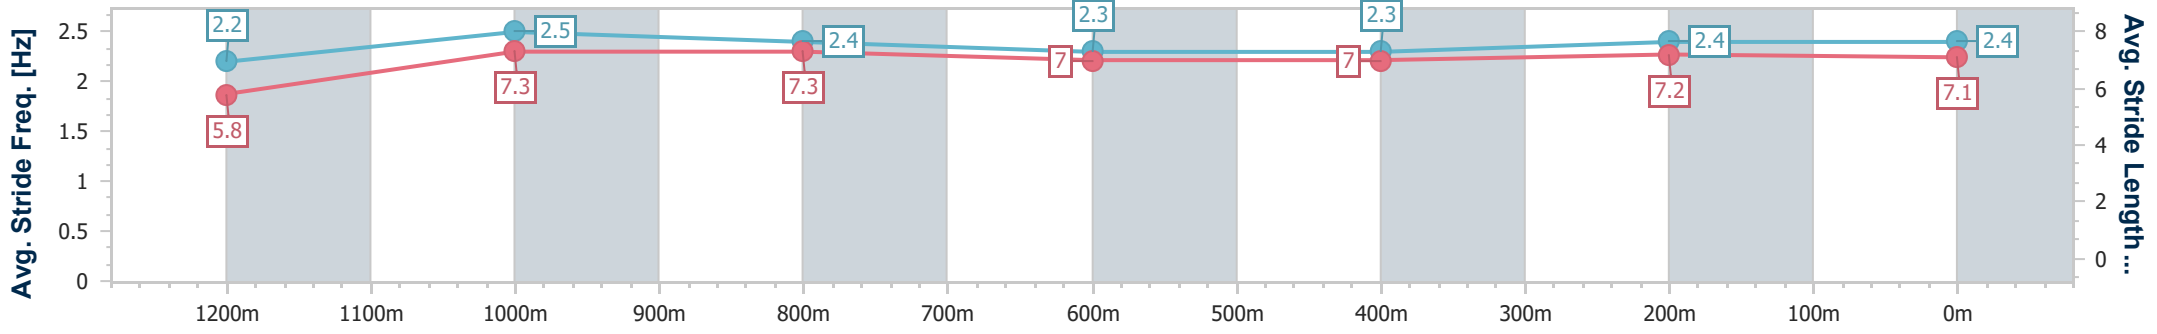

Horse/Jockey Name	Sizzling Gal
Final Rank	4
Fastest Section Time (Section)	0:11.04 (1200m)
Top Speed [km/h] (Section)	67.0 (1200m)
Race State	Finished

Ipswich QLD Professional
Race 8: THE BARN FAMILY RESTAURANT RATINGS BAND 0 -
58 Handicap - 1350m

31 March 2023 - 17:14

Track Rating: Soft 5, Weather: Fine, Rail Position: +5M Entire

Section	Overall	1200m	1000m	800m	600m	400m	200m
Section Times	1:22.38 [4] (0:11.69)	1:10.69 [10] (0:11.04)	0:59.65 [8] (0:11.12)	0:48.53 [7] (0:12.29)	0:36.24 [8] (0:12.46)	0:23.78 [8] (0:11.98)	0:11.80 [7] (0:11.80)
Average Speed [km/h]	46.3	65.0	64.4	58.9	58.2	60.4	61.0
Top Speed [km/h]	63.8	67.0	66.9	61.9	60.1	61.5	61.6
Avg. Dist. to Rail [m]	1.5	1.2	1.9	1.0	1.7	1.9	2.6
Avg. Stride Freq. [Hz]	2.2	2.5	2.4	2.3	2.3	2.4	2.4
Avg. Stride Length [m]	5.8	7.3	7.3	7.0	7.0	7.2	7.1

- [ ] Ranking at each section and finish
- -.-.- No data available at this section
- NA No data available