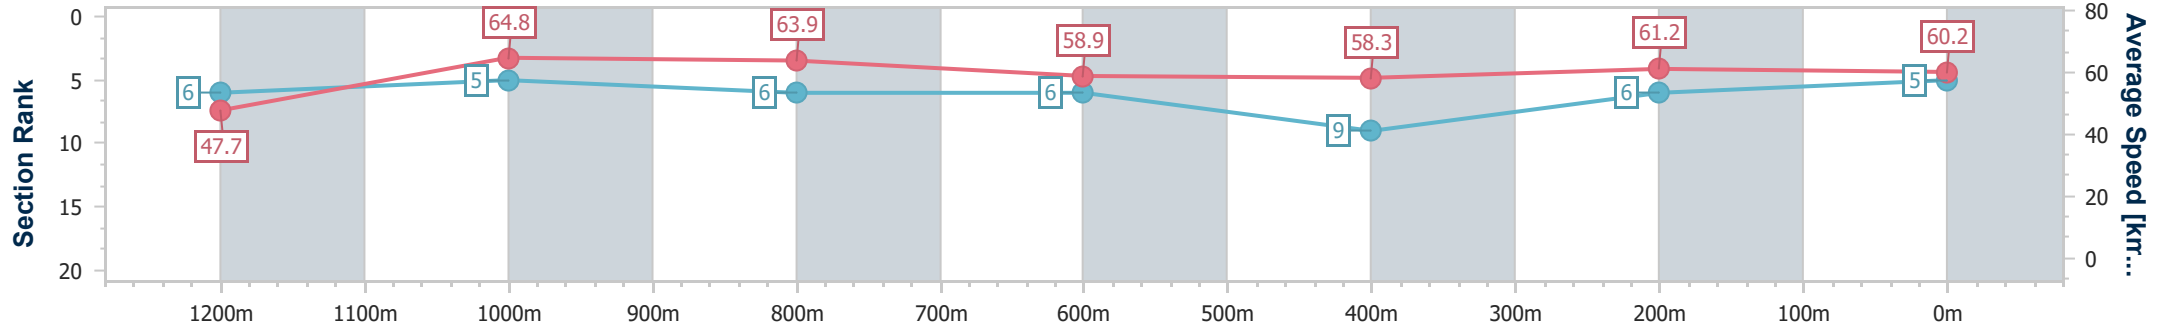

Horse/Jockey Name	Elliez Star
Final Rank	5
Fastest Section Time (Section)	0:11.10 (1200m)
Top Speed [km/h] (Section)	66.9 (1000m)
Race State	Finished

Ipswich QLD Professional
Race 8: THE BARN FAMILY RESTAURANT RATINGS BAND 0 -
58 Handicap - 1350m

31 March 2023 - 17:14

Track Rating: Soft 5, Weather: Fine, Rail Position: +5M Entire

Section	Overall	1200m	1000m	800m	600m	400m	200m
Section Times	1:22.42 [5] (0:11.32)	1:11.10 [6] (0:11.10)	1:00.00 [5] (0:11.26)	0:48.74 [6] (0:12.33)	0:36.41 [6] (0:12.53)	0:23.88 [9] (0:11.91)	0:11.97 [6] (0:11.97)
Average Speed [km/h]	47.7	64.8	63.9	58.9	58.3	61.2	60.2
Top Speed [km/h]	63.9	65.7	66.9	61.8	60.7	62.0	62.0
Avg. Dist. to Rail [m]	1.2	0.8	0.4	2.1	4.0	4.2	7.9
Avg. Stride Freq. [Hz]	2.3	2.5	2.5	2.4	2.4	2.4	2.4
Avg. Stride Length [m]	5.7	7.1	7.1	6.8	6.7	7.0	6.8

- [ ] Ranking at each section and finish
- -.-.- No data available at this section
- NA No data available