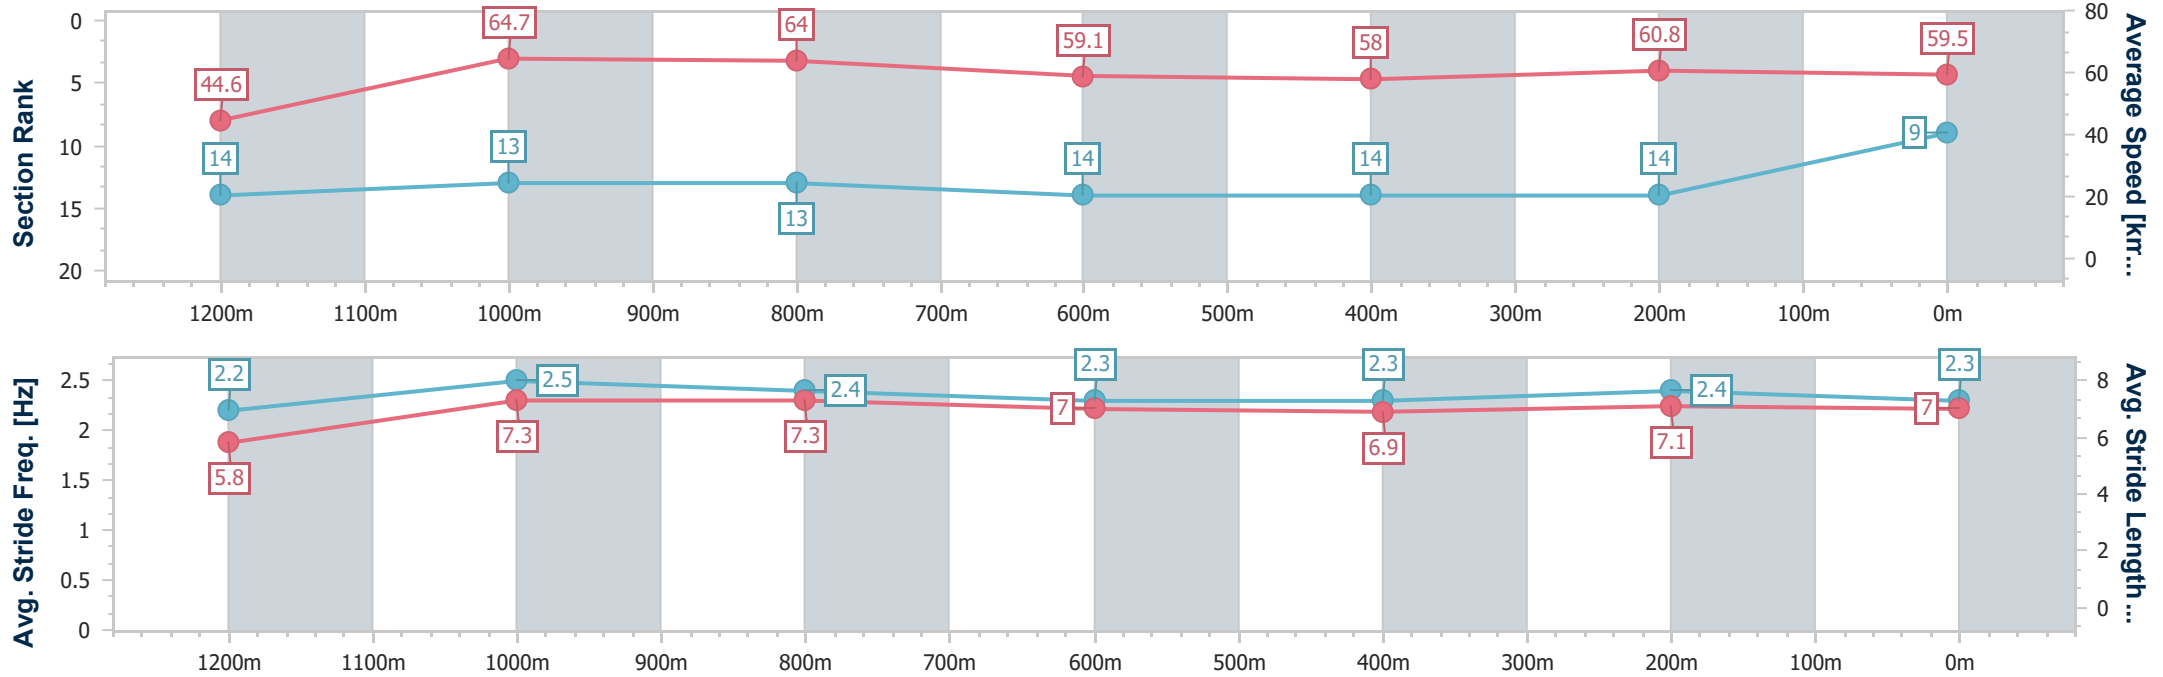

Ipswich QLD Professional  
 Race 8: THE BARN FAMILY RESTAURANT RATINGS BAND 0 -  
 58 Handicap - 1350m

31 March 2023 - 17:14

Track Rating: Soft 5, Weather: Fine, Rail Position: +5M Entire

Section	Overall	1200m	1000m	800m	600m	400m	200m
Section Times	1:22.78 [8] (0:11.33)	1:11.45 [5] (0:11.29)	1:00.16 [7] (0:11.43)	0:48.73 [9] (0:12.20)	0:36.53 [9] (0:12.29)	0:24.24 [6] (0:12.05)	0:12.19 [4] (0:12.19)
Average Speed [km/h]	47.7	64.0	63.3	59.8	59.5	60.6	59.1
Top Speed [km/h]	64.4	65.5	65.1	60.8	60.6	62.4	62.7
Avg. Dist. to Rail [m]	7.3	3.0	1.9	3.3	4.1	4.2	8.0
Avg. Stride Freq. [Hz]	2.3	2.4	2.4	2.3	2.4	2.4	2.4
Avg. Stride Length [m]	5.7	7.3	7.4	7.1	7.0	6.9	6.8

- [ ] Ranking at each section and finish
- .-.- No data available at this section
- NA No data available

Horse/Jockey Name	Herecum da Drums
Final Rank	9
Fastest Section Time (Section)	0:11.13 (1200m)
Top Speed [km/h] (Section)	65.8 (1200m)
Race State	Finished

Ipswich QLD Professional  
 Race 8: THE BARN FAMILY RESTAURANT RATINGS BAND 0 -  
 58 Handicap - 1350m  
 31 March 2023 - 17:14

Track Rating: Soft 5, Weather: Fine, Rail Position: +5M Entire

Section	Overall	1200m	1000m	800m	600m	400m	200m
Section Times	1:23.21 [9] (0:12.11)	1:11.10 [14] (0:11.13)	0:59.97 [13] (0:11.27)	0:48.70 [13] (0:12.23)	0:36.47 [14] (0:12.48)	0:23.99 [14] (0:11.91)	0:12.08 [14] (0:12.08)
Average Speed [km/h]	44.6	64.7	64.0	59.1	58.0	60.8	59.5
Top Speed [km/h]	62.5	65.8	64.9	60.7	59.0	61.7	61.7
Avg. Dist. to Rail [m]	2.0	1.1	0.3	1.0	1.8	1.5	3.5
Avg. Stride Freq. [Hz]	2.2	2.5	2.4	2.3	2.3	2.4	2.3
Avg. Stride Length [m]	5.8	7.3	7.3	7.0	6.9	7.1	7.0