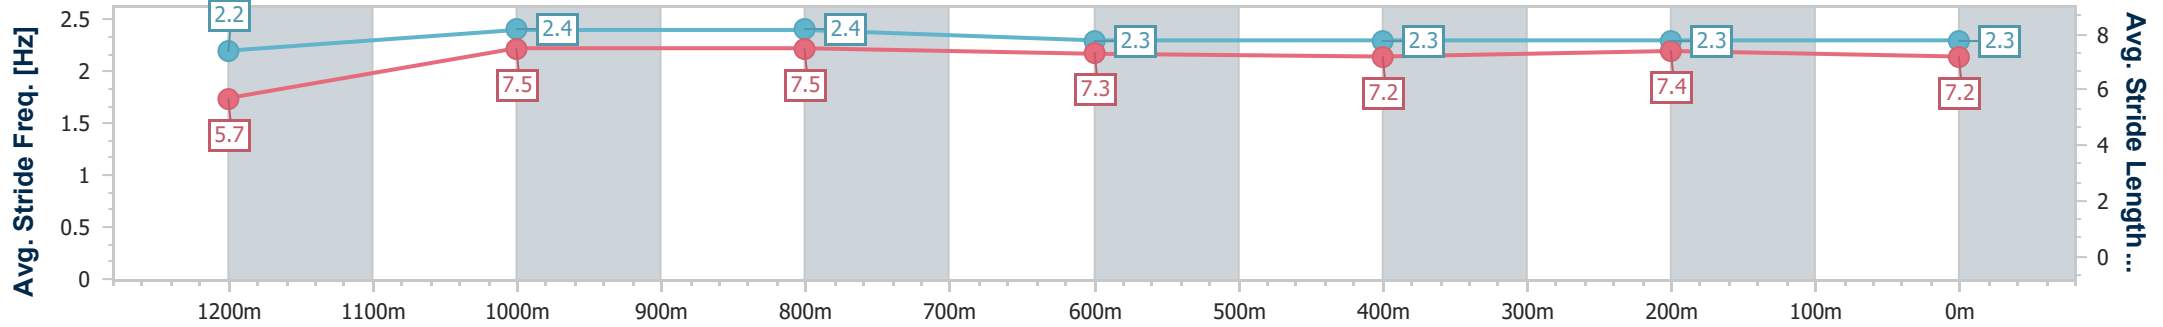

Horse/Jockey Name	Lexi's Choice
Final Rank	7
Fastest Section Time (Section)	0:11.21 (1200m)
Top Speed [km/h] (Section)	65.3 (1200m)
Race State	Finished

Ipswich QLD Professional
Race 8: THE BARN FAMILY RESTAURANT RATINGS BAND 0 -
58 Handicap - 1350m

31 March 2023 - 17:14

Track Rating: Soft 5, Weather: Fine, Rail Position: +5M Entire

Section	Overall	1200m	1000m	800m	600m	400m	200m
Section Times	1:22.70 [7] (0:12.06)	1:10.64 [13] (0:11.21)	0:59.43 [14] (0:11.34)	0:48.09 [14] (0:12.04)	0:36.05 [13] (0:12.19)	0:23.86 [11] (0:11.83)	0:12.03 [10] (0:12.03)
Average Speed [km/h]	44.8	64.4	63.8	60.1	59.3	61.4	59.8
Top Speed [km/h]	64.7	65.3	65.0	61.2	61.7	62.1	62.0
Avg. Dist. to Rail [m]	7.1	2.3	1.8	1.1	1.5	3.4	6.6
Avg. Stride Freq. [Hz]	2.2	2.4	2.4	2.3	2.3	2.3	2.3
Avg. Stride Length [m]	5.7	7.5	7.5	7.3	7.2	7.4	7.2

- [ ] Ranking at each section and finish
- -.-.- No data available at this section
- NA No data available