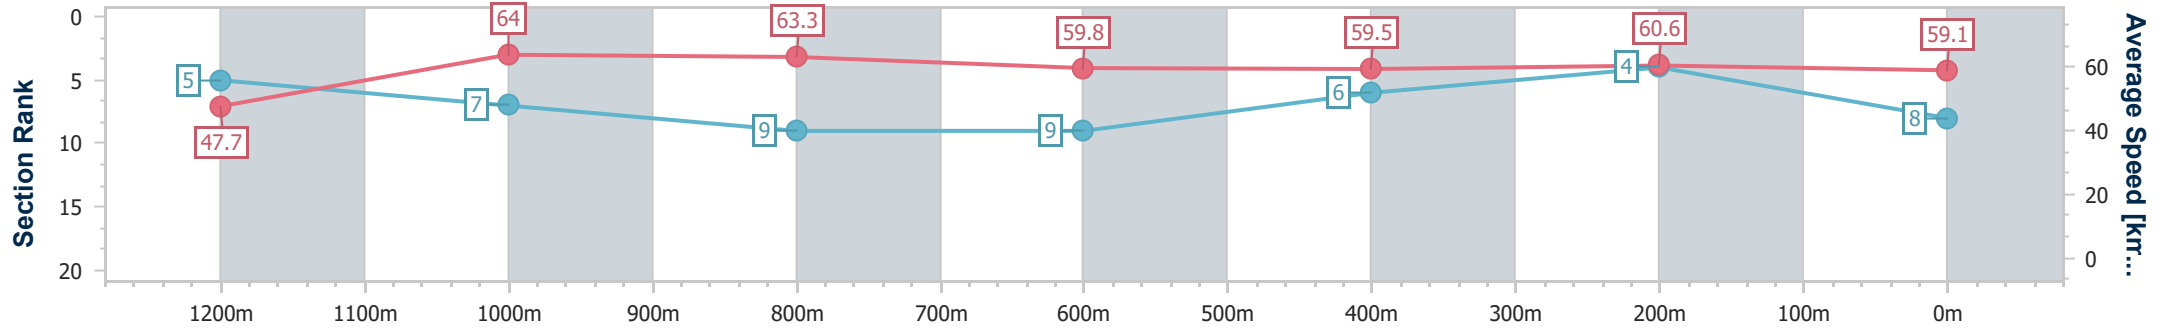

Horse/Jockey Name	Expensive To Keep
Final Rank	8
Fastest Section Time (Section)	0:11.29 (1200m)
Top Speed [km/h] (Section)	65.5 (1200m)
Race State	Finished

Ipswich QLD Professional
Race 8: THE BARN FAMILY RESTAURANT RATINGS BAND 0 -
58 Handicap - 1350m

31 March 2023 - 17:14

Track Rating: Soft 5, Weather: Fine, Rail Position: +5M Entire

Section	Overall	1200m	1000m	800m	600m	400m	200m
Section Times	1:22.78 [8] (0:11.33)	1:11.45 [5] (0:11.29)	1:00.16 [7] (0:11.43)	0:48.73 [9] (0:12.20)	0:36.53 [9] (0:12.29)	0:24.24 [6] (0:12.05)	0:12.19 [4] (0:12.19)
Average Speed [km/h]	47.7	64.0	63.3	59.8	59.5	60.6	59.1
Top Speed [km/h]	64.4	65.5	65.1	60.8	60.6	62.4	62.7
Avg. Dist. to Rail [m]	7.3	3.0	1.9	3.3	4.1	4.2	8.0
Avg. Stride Freq. [Hz]	2.3	2.4	2.4	2.3	2.4	2.4	2.4
Avg. Stride Length [m]	5.7	7.3	7.4	7.1	7.0	6.9	6.8

- [ ] Ranking at each section and finish
- -.-.- No data available at this section
- NA No data available