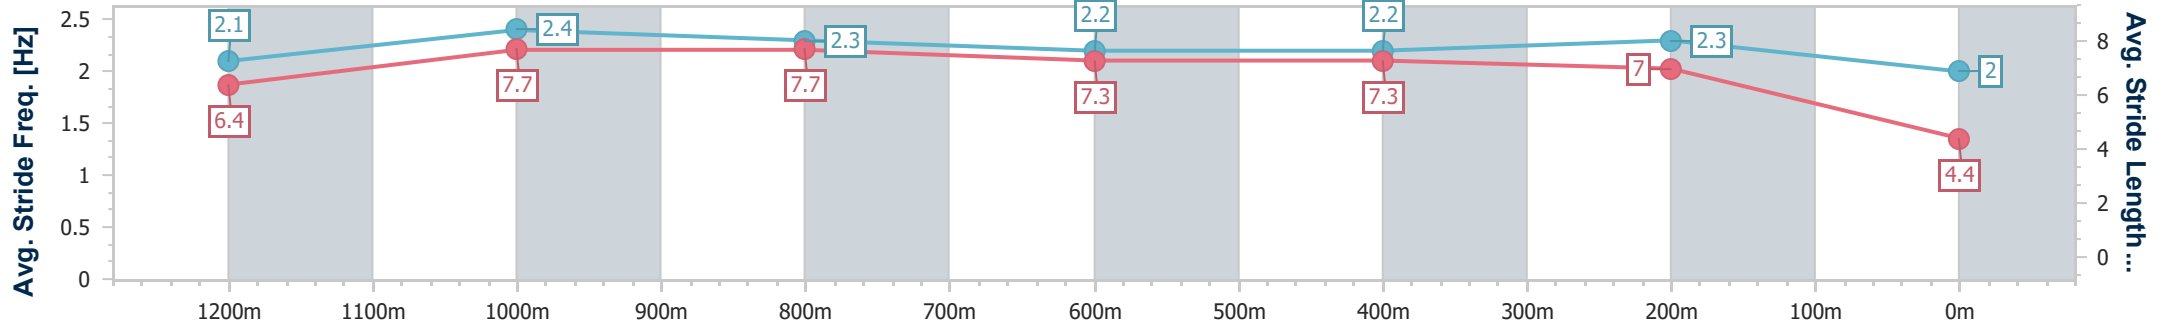

Horse/Jockey Name	That's A Miracle
Final Rank	14
Fastest Section Time (Section)	0:10.80 (1200m)
Top Speed [km/h] (Section)	68.2 (1200m)
Race State	Finished

Ipswich QLD Professional
Race 8: THE BARN FAMILY RESTAURANT RATINGS BAND 0 -
58 Handicap - 1350m
31 March 2023 - 17:14

Track Rating: Soft 5, Weather: Fine, Rail Position: +5M Entire

Section	Overall	1200m	1000m	800m	600m	400m	200m
Section Times	1:34.42 [14] (0:11.24)	1:23.18 [3] (0:10.80)	1:12.38 [1] (0:11.26)	1:01.12 [2] (0:12.25)	0:48.87 [2] (0:12.23)	0:36.64 [1] (0:12.47)	0:24.17 [5] (0:24.17)
Average Speed [km/h]	48.2	66.8	63.8	58.8	58.8	57.5	29.7
Top Speed [km/h]	66.2	68.2	65.1	61.2	60.3	59.3	53.7
Avg. Dist. to Rail [m]	10.7	4.3	0.8	0.2	0.5	0.5	0.5
Avg. Stride Freq. [Hz]	2.1	2.4	2.3	2.2	2.2	2.3	2.0
Avg. Stride Length [m]	6.4	7.7	7.7	7.3	7.3	7.0	4.4

- [ ] Ranking at each section and finish
- -.-.- No data available at this section
- NA No data available