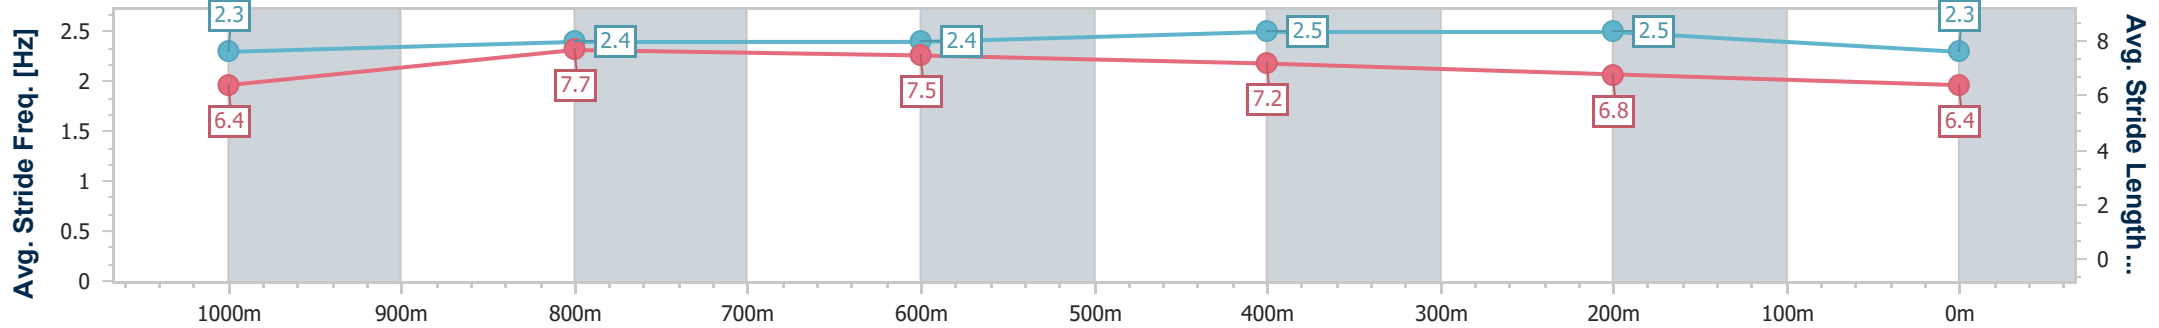

Horse/Jockey Name	Expensive To Keep
Final Rank	7
Fastest Section Time (Section)	0:10.79 (1000m)
Top Speed [km/h] (Section)	69.3 (1000m)
Race State	Finished

Aquis Park Gold Coast Poly QLD Professional
Race 4: HAPPY 50TH BIRTHDAY CHELSEA TURNER RATINGS
BAND 0 - 58 Handicap - 1200m
29 April 2023 - 14:44

Track Rating: Synthetic, Weather: Overcast, Rail Position: True

Section	Overall	1000m	800m	600m	400m	200m
Section Times	1:12.69 [7] (0:13.60)	0:59.09 [5] (0:10.79)	0:48.30 [4] (0:11.31)	0:36.99 [5] (0:11.44)	0:25.55 [6] (0:12.12)	0:13.43 [6] (0:13.43)
Average Speed [km/h]	52.9	67.5	65.3	65.0	60.3	53.8
Top Speed [km/h]	67.3	69.3	66.5	67.0	62.7	57.6
Avg. Dist. to Rail [m]	4.7	2.5	4.8	6.3	7.6	10.7
Avg. Stride Freq. [Hz]	2.3	2.4	2.4	2.5	2.5	2.3
Avg. Stride Length [m]	6.4	7.7	7.5	7.2	6.8	6.4

- [ ] Ranking at each section and finish
- -.-.- No data available at this section
- NA No data available