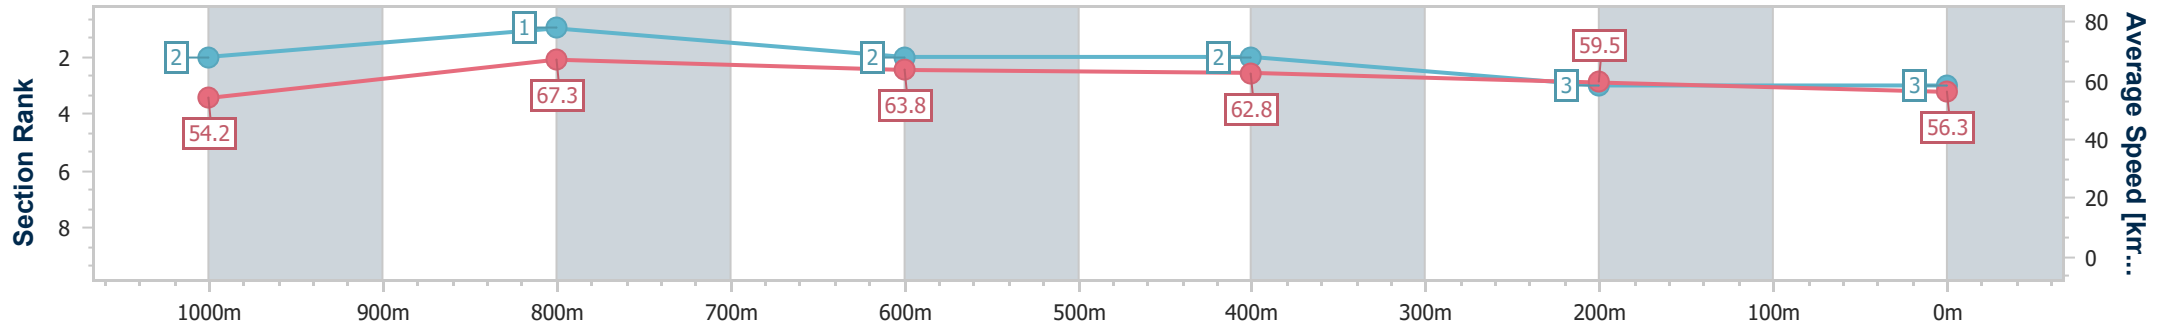

Horse/Jockey Name	Klinsmann
Final Rank	3
Fastest Section Time (Section)	0:10.68 (1000m)
Top Speed [km/h] (Section)	70.7 (Overall)
Race State	Finished

Aquis Park Gold Coast Poly QLD Professional
Race 4: HAPPY 50TH BIRTHDAY CHELSEA TURNER RATINGS
BAND 0 - 58 Handicap - 1200m
29 April 2023 - 14:44

Track Rating: Synthetic, Weather: Overcast, Rail Position: True

Section	Overall	1000m	800m	600m	400m	200m
Section Times	1:11.75 [3] (0:13.28)	0:58.47 [2] (0:10.68)	0:47.79 [1] (0:11.38)	0:36.41 [2] (0:11.47)	0:24.94 [2] (0:12.10)	0:12.84 [3] (0:12.84)
Average Speed [km/h]	54.2	67.3	63.8	62.8	59.5	56.3
Top Speed [km/h]	70.7	70.0	64.8	65.3	62.4	58.4
Avg. Dist. to Rail [m]	3.4	0.5	1.2	0.4	0.9	1.5
Avg. Stride Freq. [Hz]	2.4	2.5	2.4	2.4	2.4	2.3
Avg. Stride Length [m]	6.3	7.6	7.4	7.3	6.9	6.8

- [ ] Ranking at each section and finish
- -.-.- No data available at this section
- NA No data available