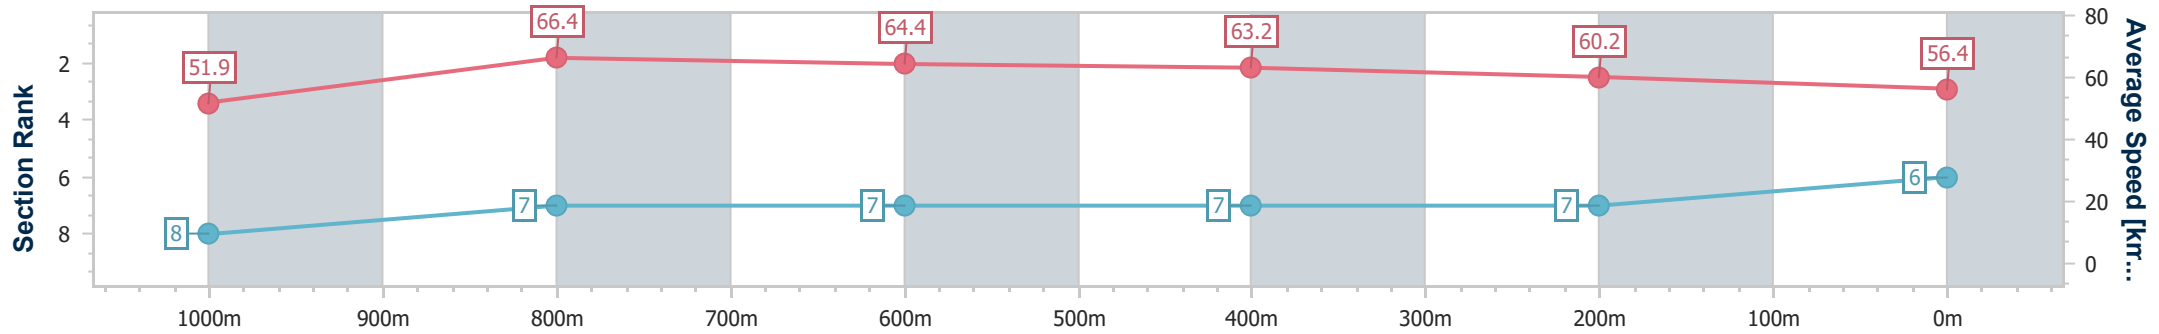

Horse/Jockey Name	Hardley Grey
Final Rank	6
Fastest Section Time (Section)	0:10.87 (1000m)
Top Speed [km/h] (Section)	67.2 (1000m)
Race State	Finished

Aquis Park Gold Coast Poly QLD Professional
Race 4: HAPPY 50TH BIRTHDAY CHELSEA TURNER RATINGS
BAND 0 - 58 Handicap - 1200m
29 April 2023 - 14:44

Track Rating: Synthetic, Weather: Overcast, Rail Position: True

Section	Overall	1000m	800m	600m	400m	200m
Section Times	1:12.30 [6] (0:13.87)	0:58.43 [8] (0:10.87)	0:47.56 [7] (0:11.22)	0:36.34 [7] (0:11.49)	0:24.85 [7] (0:12.03)	0:12.82 [7] (0:12.82)
Average Speed [km/h]	51.9	66.4	64.4	63.2	60.2	56.4
Top Speed [km/h]	65.7	67.2	65.6	65.0	61.7	58.1
Avg. Dist. to Rail [m]	1.6	0.6	0.8	1.5	3.3	5.8
Avg. Stride Freq. [Hz]	2.2	2.3	2.3	2.3	2.3	2.2
Avg. Stride Length [m]	6.4	7.5	7.6	7.4	7.1	6.9

- [ ] Ranking at each section and finish
- -.-.-.- No data available at this section
- NA No data available