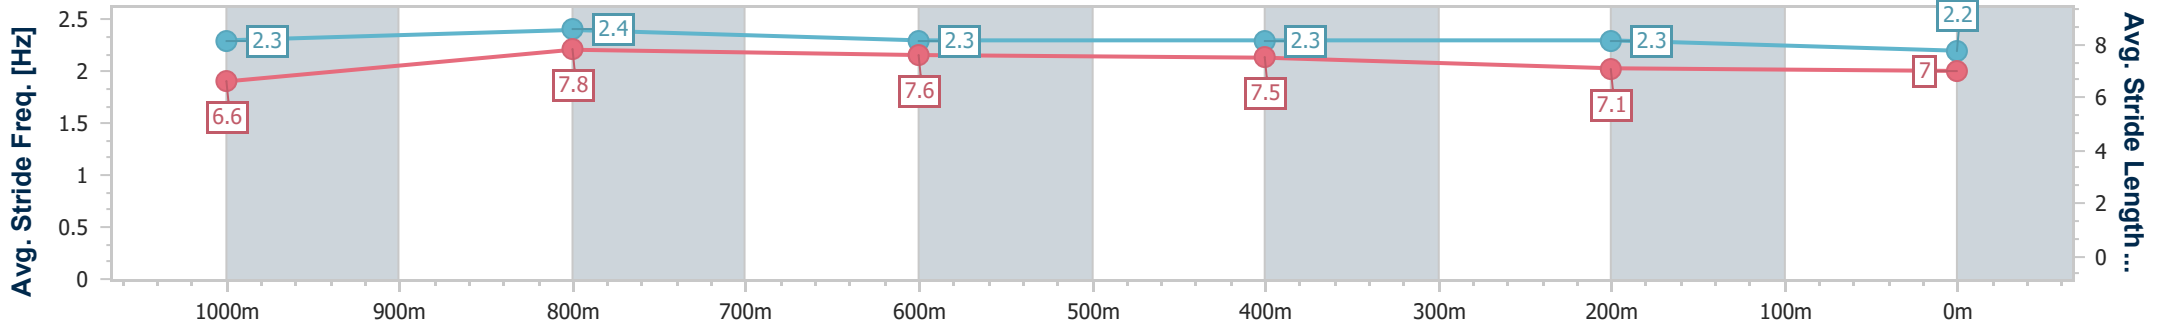

Horse/Jockey Name	Palatial Prince
Final Rank	4
Fastest Section Time (Section)	0:10.84 (1000m)
Top Speed [km/h] (Section)	68.8 (Overall)
Race State	Finished

Aquis Park Gold Coast Poly QLD Professional
Race 4: HAPPY 50TH BIRTHDAY CHELSEA TURNER RATINGS
BAND 0 - 58 Handicap - 1200m
29 April 2023 - 14:44

Track Rating: Synthetic, Weather: Overcast, Rail Position: True

Section	Overall	1000m	800m	600m	400m	200m
Section Times	1:11.89 [4] (0:13.18)	0:58.71 [1] (0:10.84)	0:47.87 [2] (0:11.29)	0:36.58 [1] (0:11.48)	0:25.10 [1] (0:12.18)	0:12.92 [4] (0:12.92)
Average Speed [km/h]	54.7	66.7	64.3	63.0	59.0	56.0
Top Speed [km/h]	68.8	68.7	64.8	65.0	60.4	58.7
Avg. Dist. to Rail [m]	5.8	1.7	1.4	1.0	1.7	4.1
Avg. Stride Freq. [Hz]	2.3	2.4	2.3	2.3	2.3	2.2
Avg. Stride Length [m]	6.6	7.8	7.6	7.5	7.1	7.0

- [ ] Ranking at each section and finish
- -.-.- No data available at this section
- NA No data available