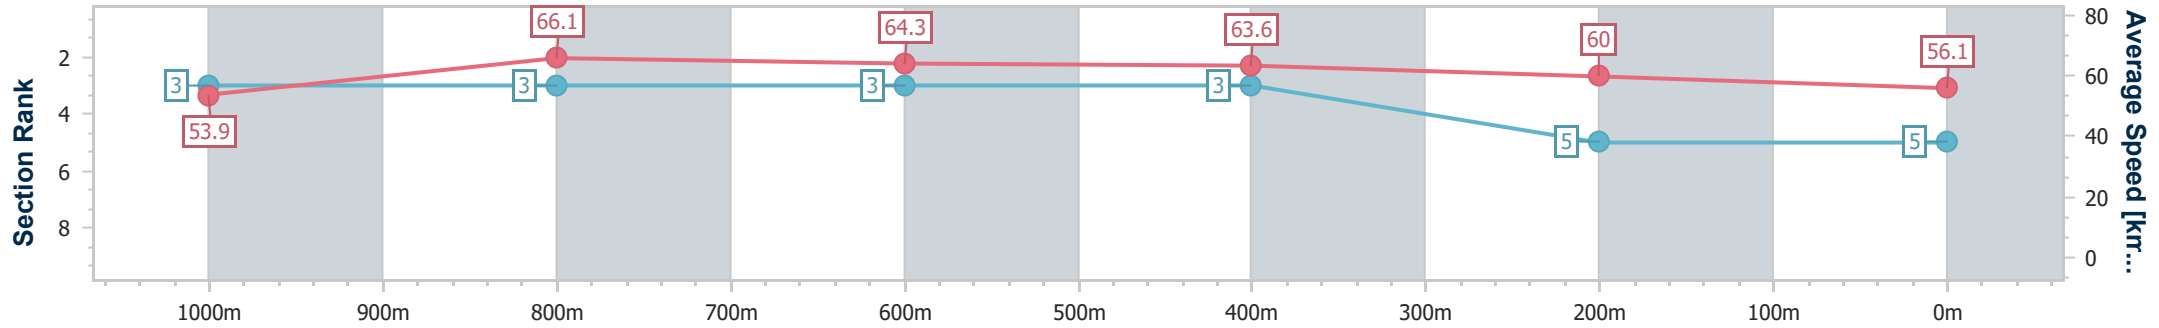

Horse/Jockey Name	Metal Rock
Final Rank	5
Fastest Section Time (Section)	0:10.96 (1000m)
Top Speed [km/h] (Section)	68.4 (Overall)
Race State	Finished

Aquis Park Gold Coast Poly QLD Professional
Race 4: HAPPY 50TH BIRTHDAY CHELSEA TURNER RATINGS
BAND 0 - 58 Handicap - 1200m
29 April 2023 - 14:44

Track Rating: Synthetic, Weather: Overcast, Rail Position: True

Section	Overall	1000m	800m	600m	400m	200m
Section Times	1:11.89 [5] (0:13.35)	0:58.54 [3] (0:10.96)	0:47.58 [3] (0:11.27)	0:36.31 [3] (0:11.40)	0:24.91 [3] (0:12.05)	0:12.86 [5] (0:12.86)
Average Speed [km/h]	53.9	66.1	64.3	63.6	60.0	56.1
Top Speed [km/h]	68.4	66.7	65.3	65.4	62.8	58.4
Avg. Dist. to Rail [m]	7.2	2.4	1.3	1.3	2.4	5.4
Avg. Stride Freq. [Hz]	2.3	2.3	2.2	2.3	2.3	2.2
Avg. Stride Length [m]	6.4	8.1	8.0	7.7	7.3	7.1

- [ ] Ranking at each section and finish
- -.-.- No data available at this section
- NA No data available