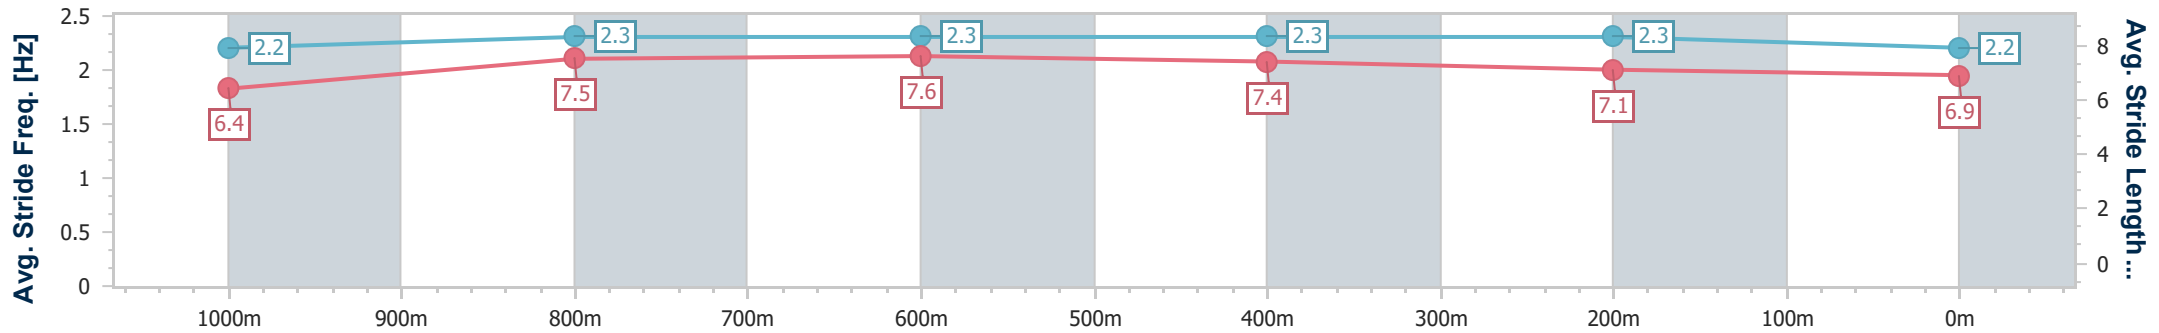

Horse/Jockey Name	Hardley Grey
Final Rank	6
Fastest Section Time (Section)	0:10.87 (1000m)
Top Speed [km/h] (Section)	67.2 (1000m)
Race State	Finished

Aquis Park Gold Coast Poly QLD Professional
Race 4: HAPPY 50TH BIRTHDAY CHELSEA TURNER RATINGS
BAND 0 - 58 Handicap - 1200m
29 April 2023 - 14:44

Track Rating: Synthetic, Weather: Overcast, Rail Position: True

Section	Overall	1000m	800m	600m	400m	200m
Section Times	1:12.30 [6] (0:13.87)	0:58.43 [8] (0:10.87)	0:47.56 [7] (0:11.22)	0:36.34 [7] (0:11.49)	0:24.85 [7] (0:12.03)	0:12.82 [7] (0:12.82)
Average Speed [km/h]	51.9	66.4	64.4	63.2	60.2	56.4
Top Speed [km/h]	65.7	67.2	65.6	65.0	61.7	58.1
Avg. Dist. to Rail [m]	1.6	0.6	0.8	1.5	3.3	5.8
Avg. Stride Freq. [Hz]	2.2	2.3	2.3	2.3	2.3	2.2
Avg. Stride Length [m]	6.4	7.5	7.6	7.4	7.1	6.9

- [ ] Ranking at each section and finish
- -.-.-.- No data available at this section
- NA No data available