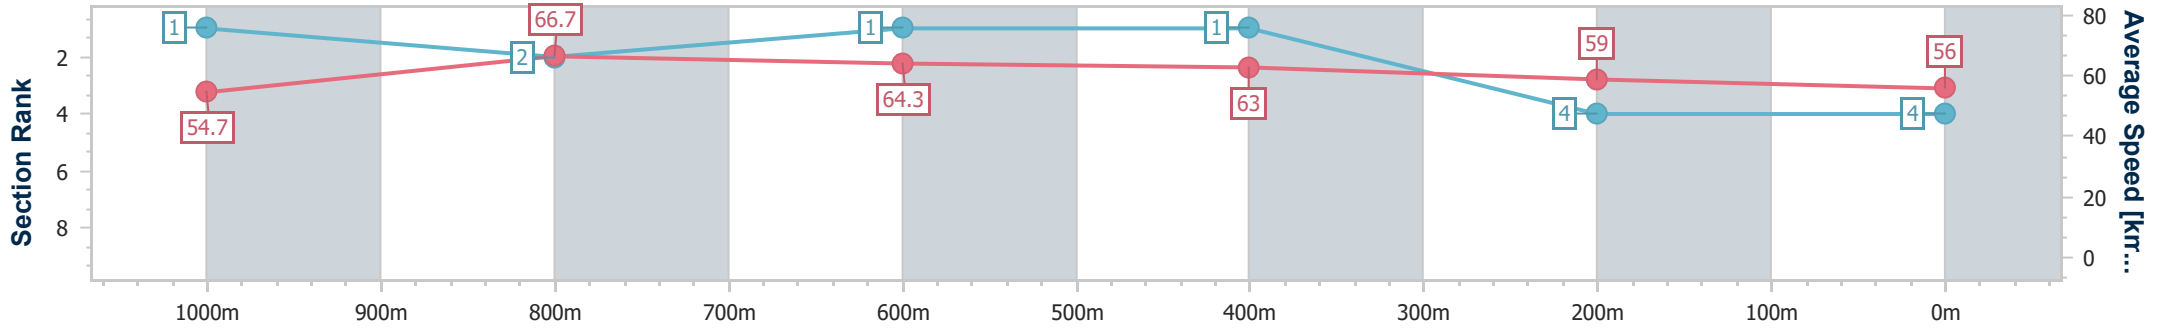

Horse/Jockey Name	Palatial Prince
Final Rank	4
Fastest Section Time (Section)	0:10.84 (1000m)
Top Speed [km/h] (Section)	68.8 (Overall)
Race State	Finished

Aquis Park Gold Coast Poly QLD Professional
Race 4: HAPPY 50TH BIRTHDAY CHELSEA TURNER RATINGS
BAND 0 - 58 Handicap - 1200m
29 April 2023 - 14:44

Track Rating: Synthetic, Weather: Overcast, Rail Position: True

Section	Overall	1000m	800m	600m	400m	200m
Section Times	1:11.89 [4] (0:13.18)	0:58.71 [1] (0:10.84)	0:47.87 [2] (0:11.29)	0:36.58 [1] (0:11.48)	0:25.10 [1] (0:12.18)	0:12.92 [4] (0:12.92)
Average Speed [km/h]	54.7	66.7	64.3	63.0	59.0	56.0
Top Speed [km/h]	68.8	68.7	64.8	65.0	60.4	58.7
Avg. Dist. to Rail [m]	5.8	1.7	1.4	1.0	1.7	4.1
Avg. Stride Freq. [Hz]	2.3	2.4	2.3	2.3	2.3	2.2
Avg. Stride Length [m]	6.6	7.8	7.6	7.5	7.1	7.0

- [ ] Ranking at each section and finish
- -.-.- No data available at this section
- NA No data available