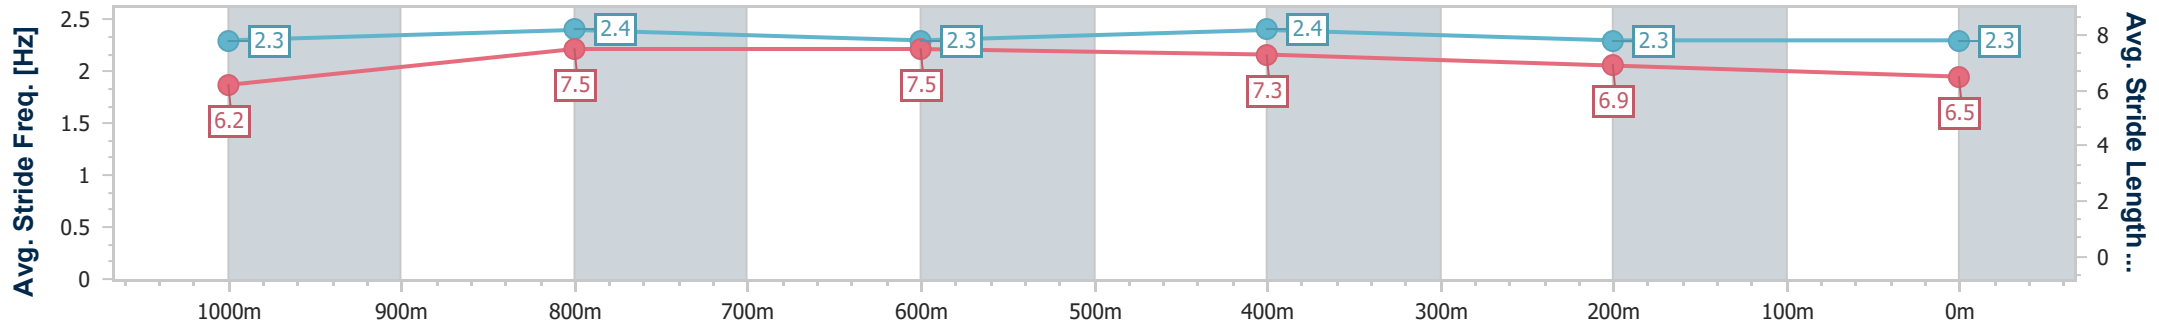

Horse/Jockey Name	Septaria
Final Rank	8
Fastest Section Time (Section)	0:11.06 (1000m)
Top Speed [km/h] (Section)	67.1 (1000m)
Race State	Finished

Aquis Park Gold Coast Poly QLD Professional
Race 4: HAPPY 50TH BIRTHDAY CHELSEA TURNER RATINGS
BAND 0 - 58 Handicap - 1200m
29 April 2023 - 14:44

Track Rating: Synthetic, Weather: Overcast, Rail Position: True

Section	Overall	1000m	800m	600m	400m	200m
Section Times	1:13.21 [8] (0:13.70)	0:59.51 [7] (0:11.06)	0:48.45 [8] (0:11.48)	0:36.97 [8] (0:11.64)	0:25.33 [8] (0:12.34)	0:12.99 [8] (0:12.99)
Average Speed [km/h]	52.6	65.4	63.0	62.3	58.6	55.6
Top Speed [km/h]	67.1	67.1	64.3	65.0	60.5	58.3
Avg. Dist. to Rail [m]	2.5	1.6	1.1	1.4	3.3	3.4
Avg. Stride Freq. [Hz]	2.3	2.4	2.3	2.4	2.3	2.3
Avg. Stride Length [m]	6.2	7.5	7.5	7.3	6.9	6.5

- [ ] Ranking at each section and finish
- -.-.-.- No data available at this section
- NA No data available