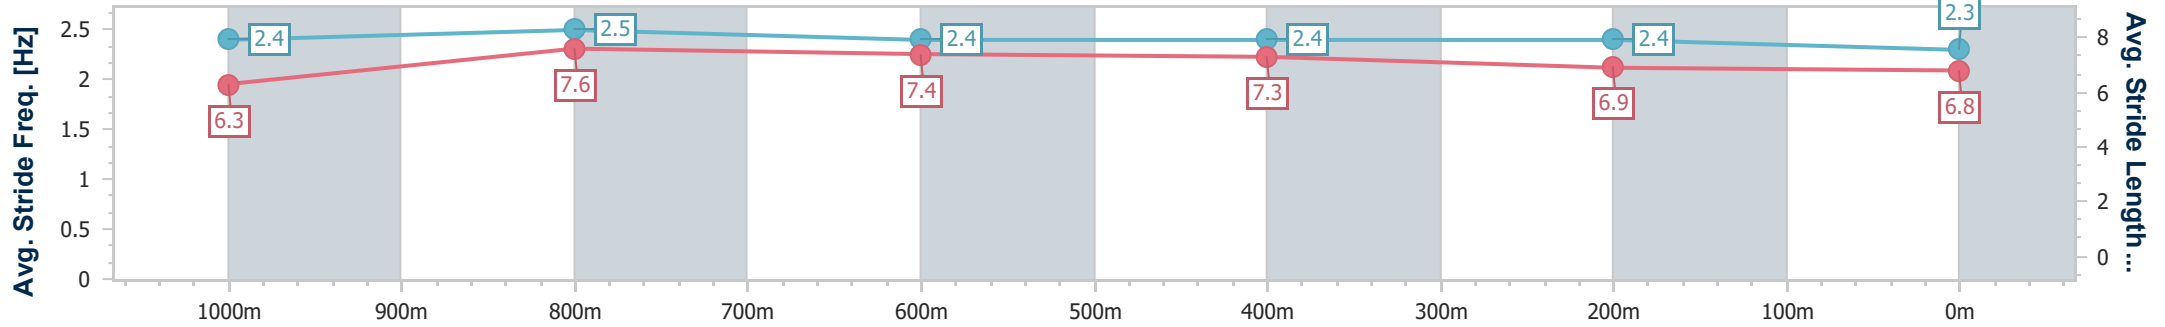

Horse/Jockey Name	Klinsmann
Final Rank	3
Fastest Section Time (Section)	0:10.68 (1000m)
Top Speed [km/h] (Section)	70.7 (Overall)
Race State	Finished

Aquis Park Gold Coast Poly QLD Professional
Race 4: HAPPY 50TH BIRTHDAY CHELSEA TURNER RATINGS
BAND 0 - 58 Handicap - 1200m
29 April 2023 - 14:44

Track Rating: Synthetic, Weather: Overcast, Rail Position: True

Section	Overall	1000m	800m	600m	400m	200m
Section Times	1:11.75 [3] (0:13.28)	0:58.47 [2] (0:10.68)	0:47.79 [1] (0:11.38)	0:36.41 [2] (0:11.47)	0:24.94 [2] (0:12.10)	0:12.84 [3] (0:12.84)
Average Speed [km/h]	54.2	67.3	63.8	62.8	59.5	56.3
Top Speed [km/h]	70.7	70.0	64.8	65.3	62.4	58.4
Avg. Dist. to Rail [m]	3.4	0.5	1.2	0.4	0.9	1.5
Avg. Stride Freq. [Hz]	2.4	2.5	2.4	2.4	2.4	2.3
Avg. Stride Length [m]	6.3	7.6	7.4	7.3	6.9	6.8

- [ ] Ranking at each section and finish
- -.-.- No data available at this section
- NA No data available