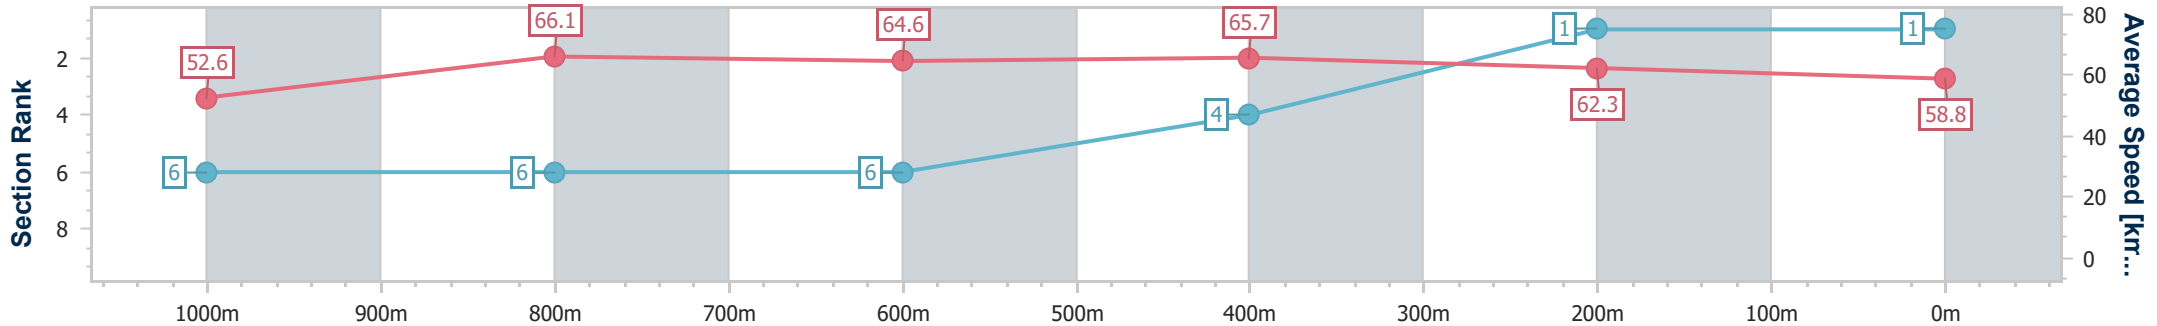

Track Rating: Synthetic, Weather: Overcast, Rail Position: True

Section	Overall	1000m	800m	600m	400m	200m
Section Times	1:10.90 [1] (0:13.67)	0:57.23 [6] (0:10.90)	0:46.33 [6] (0:11.27)	0:35.06 [6] (0:11.16)	0:23.90 [4] (0:11.66)	0:12.24 [1] (0:12.24)
Average Speed [km/h]	52.6	66.1	64.6	65.7	62.3	58.8
Top Speed [km/h]	66.6	68.1	66.2	67.7	63.7	60.6
Avg. Dist. to Rail [m]	0.5	0.4	2.2	4.1	4.7	5.6
Avg. Stride Freq. [Hz]	2.3	2.4	2.4	2.5	2.5	2.4
Avg. Stride Length [m]	6.2	7.7	7.4	7.3	7.0	6.8