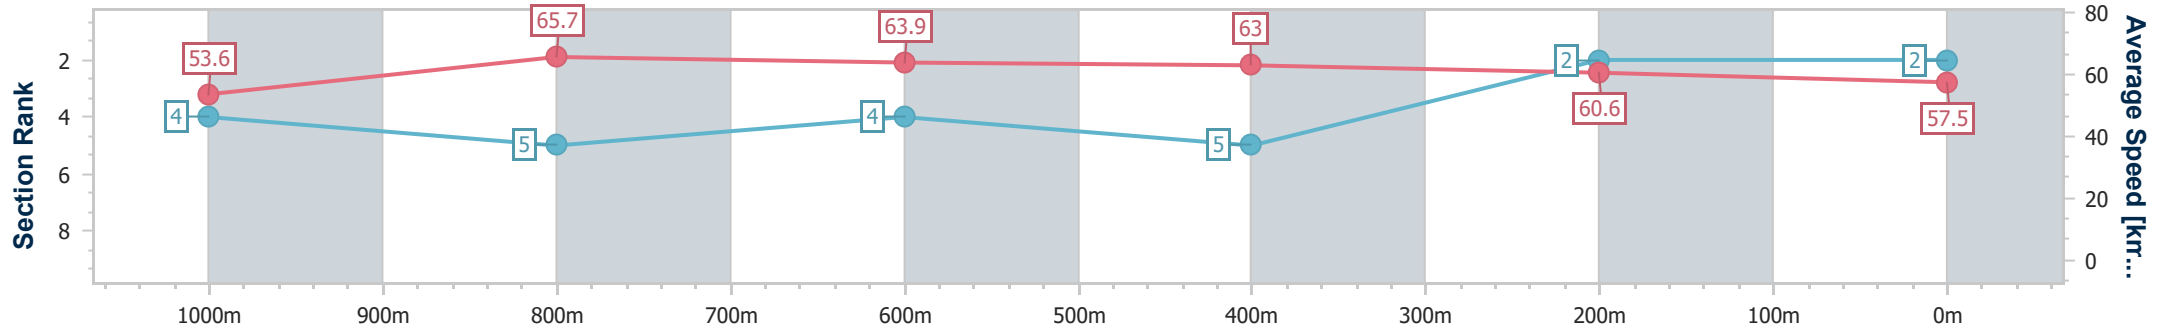

Horse/Jockey Name	Boardie
Final Rank	2
Fastest Section Time (Section)	0:10.96 (1000m)
Top Speed [km/h] (Section)	66.8 (Overall)
Race State	Finished

Aquis Park Gold Coast Poly QLD Professional
Race 4: HAPPY 50TH BIRTHDAY CHELSEA TURNER RATINGS
BAND 0 - 58 Handicap - 1200m
29 April 2023 - 14:44

Track Rating: Synthetic, Weather: Overcast, Rail Position: True

Section	Overall	1000m	800m	600m	400m	200m
Section Times	1:11.45 [2] (0:13.45)	0:58.00 [4] (0:10.96)	0:47.04 [5] (0:11.23)	0:35.81 [4] (0:11.38)	0:24.43 [5] (0:11.84)	0:12.59 [2] (0:12.59)
Average Speed [km/h]	53.6	65.7	63.9	63.0	60.6	57.5
Top Speed [km/h]	66.8	66.7	65.9	65.0	61.6	59.6
Avg. Dist. to Rail [m]	2.4	0.6	0.4	0.6	0.7	2.0
Avg. Stride Freq. [Hz]	2.5	2.5	2.5	2.4	2.5	2.4
Avg. Stride Length [m]	5.9	7.3	7.1	7.2	6.9	6.7

- [ ] Ranking at each section and finish
- -.-.- No data available at this section
- NA No data available