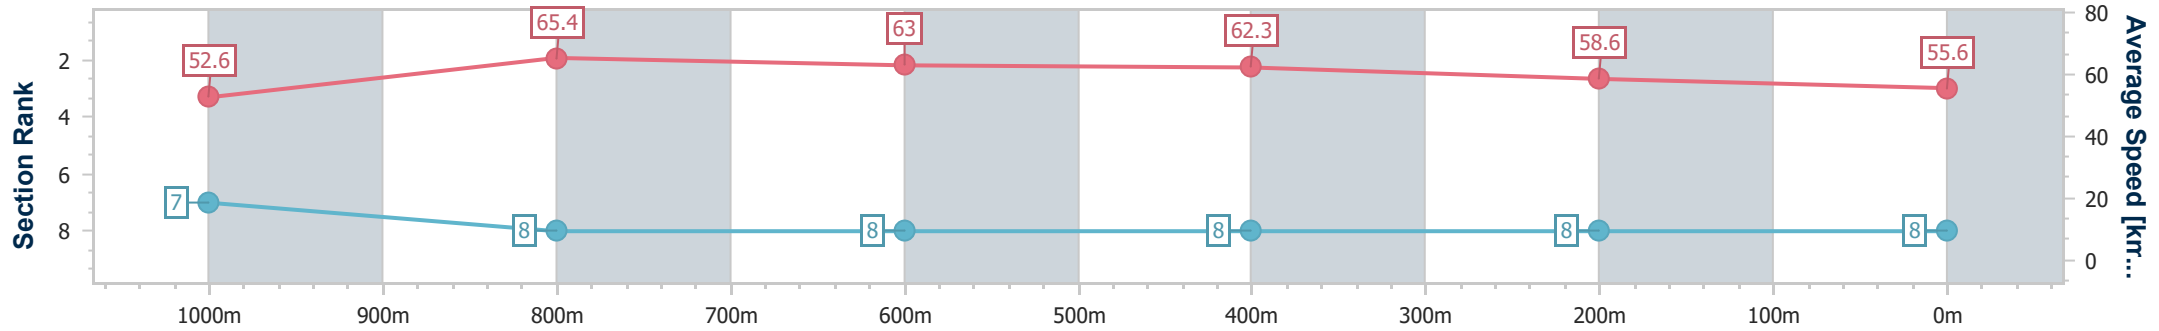

Horse/Jockey Name	Septaria
Final Rank	8
Fastest Section Time (Section)	0:11.06 (1000m)
Top Speed [km/h] (Section)	67.1 (1000m)
Race State	Finished

Aquis Park Gold Coast Poly QLD Professional
Race 4: HAPPY 50TH BIRTHDAY CHELSEA TURNER RATINGS
BAND 0 - 58 Handicap - 1200m
29 April 2023 - 14:44

Track Rating: Synthetic, Weather: Overcast, Rail Position: True

Section	Overall	1000m	800m	600m	400m	200m
Section Times	1:13.21 [8] (0:13.70)	0:59.51 [7] (0:11.06)	0:48.45 [8] (0:11.48)	0:36.97 [8] (0:11.64)	0:25.33 [8] (0:12.34)	0:12.99 [8] (0:12.99)
Average Speed [km/h]	52.6	65.4	63.0	62.3	58.6	55.6
Top Speed [km/h]	67.1	67.1	64.3	65.0	60.5	58.3
Avg. Dist. to Rail [m]	2.5	1.6	1.1	1.4	3.3	3.4
Avg. Stride Freq. [Hz]	2.3	2.4	2.3	2.4	2.3	2.3
Avg. Stride Length [m]	6.2	7.5	7.5	7.3	6.9	6.5

- [ ] Ranking at each section and finish
- -.-.-.- No data available at this section
- NA No data available