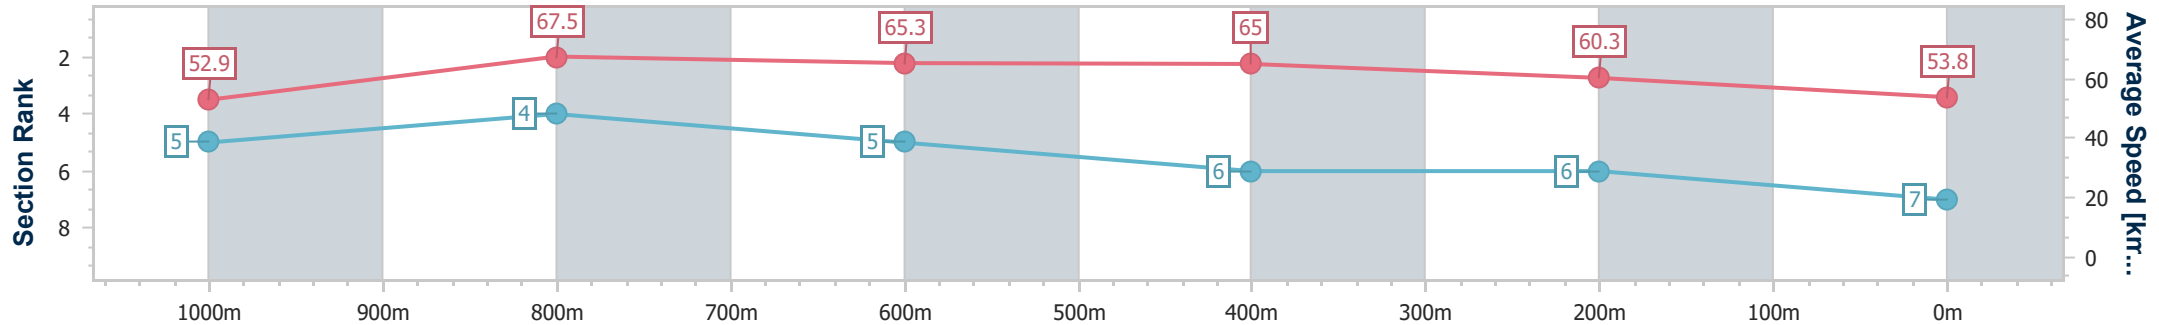

Horse/Jockey Name	Expensive To Keep
Final Rank	7
Fastest Section Time (Section)	0:10.79 (1000m)
Top Speed [km/h] (Section)	69.3 (1000m)
Race State	Finished

Aquis Park Gold Coast Poly QLD Professional
Race 4: HAPPY 50TH BIRTHDAY CHELSEA TURNER RATINGS
BAND 0 - 58 Handicap - 1200m
29 April 2023 - 14:44

Track Rating: Synthetic, Weather: Overcast, Rail Position: True

Section	Overall	1000m	800m	600m	400m	200m
Section Times	1:12.69 [7] (0:13.60)	0:59.09 [5] (0:10.79)	0:48.30 [4] (0:11.31)	0:36.99 [5] (0:11.44)	0:25.55 [6] (0:12.12)	0:13.43 [6] (0:13.43)
Average Speed [km/h]	52.9	67.5	65.3	65.0	60.3	53.8
Top Speed [km/h]	67.3	69.3	66.5	67.0	62.7	57.6
Avg. Dist. to Rail [m]	4.7	2.5	4.8	6.3	7.6	10.7
Avg. Stride Freq. [Hz]	2.3	2.4	2.4	2.5	2.5	2.3
Avg. Stride Length [m]	6.4	7.7	7.5	7.2	6.8	6.4

- [ ] Ranking at each section and finish
- -.-.- No data available at this section
- NA No data available