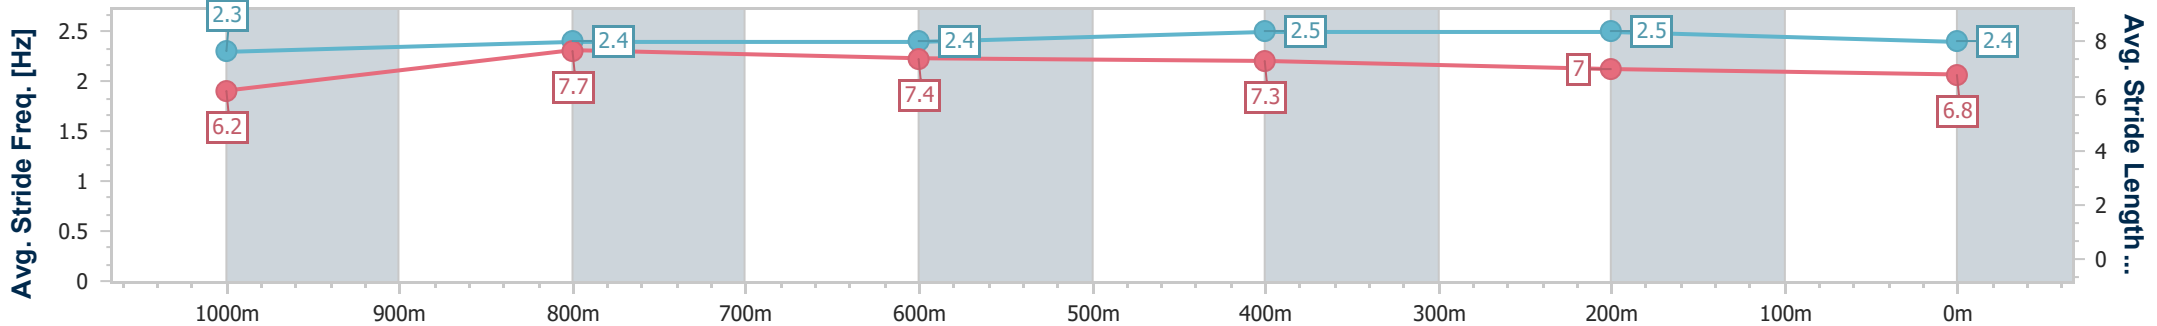

Track Rating: Synthetic, Weather: Overcast, Rail Position: True

Section	Overall	1000m	800m	600m	400m	200m
Section Times	1:10.90 [1] (0:13.67)	0:57.23 [6] (0:10.90)	0:46.33 [6] (0:11.27)	0:35.06 [6] (0:11.16)	0:23.90 [4] (0:11.66)	0:12.24 [1] (0:12.24)
Average Speed [km/h]	52.6	66.1	64.6	65.7	62.3	58.8
Top Speed [km/h]	66.6	68.1	66.2	67.7	63.7	60.6
Avg. Dist. to Rail [m]	0.5	0.4	2.2	4.1	4.7	5.6
Avg. Stride Freq. [Hz]	2.3	2.4	2.4	2.5	2.5	2.4
Avg. Stride Length [m]	6.2	7.7	7.4	7.3	7.0	6.8