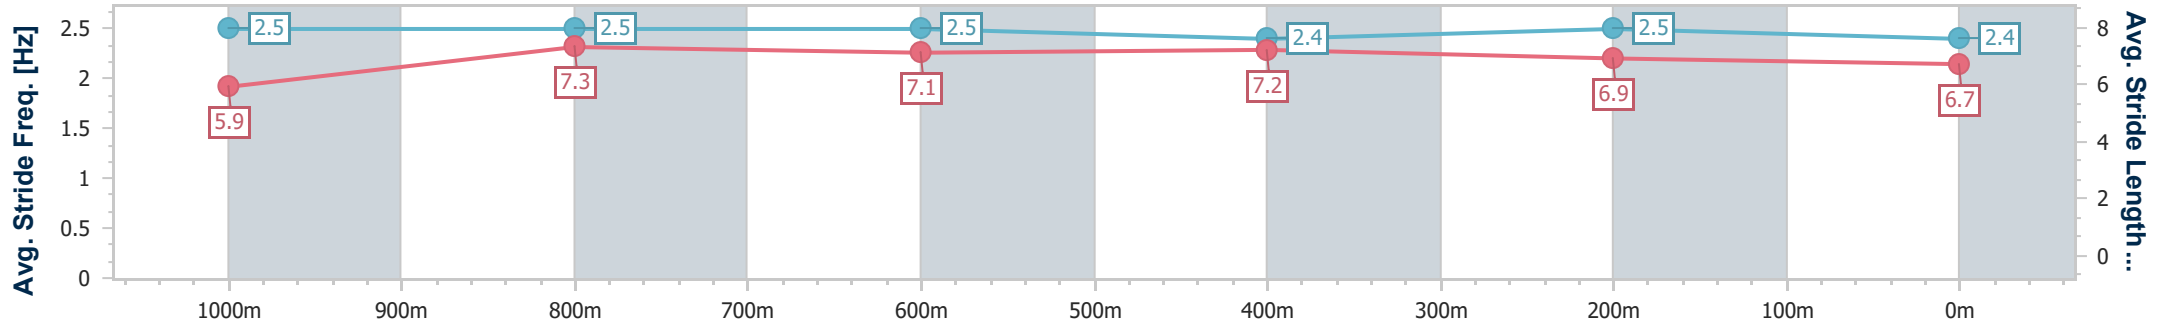

Horse/Jockey Name	Boardie
Final Rank	2
Fastest Section Time (Section)	0:10.96 (1000m)
Top Speed [km/h] (Section)	66.8 (Overall)
Race State	Finished

Aquis Park Gold Coast Poly QLD Professional
Race 4: HAPPY 50TH BIRTHDAY CHELSEA TURNER RATINGS
BAND 0 - 58 Handicap - 1200m
29 April 2023 - 14:44

Track Rating: Synthetic, Weather: Overcast, Rail Position: True

Section	Overall	1000m	800m	600m	400m	200m
Section Times	1:11.45 [2] (0:13.45)	0:58.00 [4] (0:10.96)	0:47.04 [5] (0:11.23)	0:35.81 [4] (0:11.38)	0:24.43 [5] (0:11.84)	0:12.59 [2] (0:12.59)
Average Speed [km/h]	53.6	65.7	63.9	63.0	60.6	57.5
Top Speed [km/h]	66.8	66.7	65.9	65.0	61.6	59.6
Avg. Dist. to Rail [m]	2.4	0.6	0.4	0.6	0.7	2.0
Avg. Stride Freq. [Hz]	2.5	2.5	2.5	2.4	2.5	2.4
Avg. Stride Length [m]	5.9	7.3	7.1	7.2	6.9	6.7

- [ ] Ranking at each section and finish
- -.-.- No data available at this section
- NA No data available