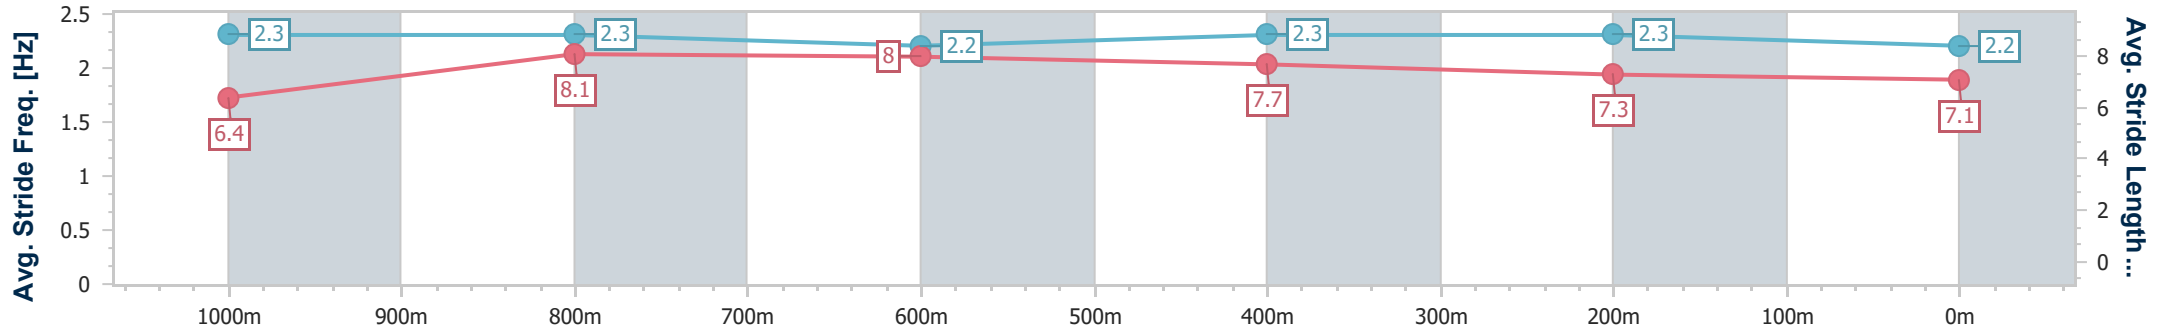

Horse/Jockey Name	Metal Rock
Final Rank	5
Fastest Section Time (Section)	0:10.96 (1000m)
Top Speed [km/h] (Section)	68.4 (Overall)
Race State	Finished

Aquis Park Gold Coast Poly QLD Professional
Race 4: HAPPY 50TH BIRTHDAY CHELSEA TURNER RATINGS
BAND 0 - 58 Handicap - 1200m
29 April 2023 - 14:44

Track Rating: Synthetic, Weather: Overcast, Rail Position: True

Section	Overall	1000m	800m	600m	400m	200m
Section Times	1:11.89 [5] (0:13.35)	0:58.54 [3] (0:10.96)	0:47.58 [3] (0:11.27)	0:36.31 [3] (0:11.40)	0:24.91 [3] (0:12.05)	0:12.86 [5] (0:12.86)
Average Speed [km/h]	53.9	66.1	64.3	63.6	60.0	56.1
Top Speed [km/h]	68.4	66.7	65.3	65.4	62.8	58.4
Avg. Dist. to Rail [m]	7.2	2.4	1.3	1.3	2.4	5.4
Avg. Stride Freq. [Hz]	2.3	2.3	2.2	2.3	2.3	2.2
Avg. Stride Length [m]	6.4	8.1	8.0	7.7	7.3	7.1

- [ ] Ranking at each section and finish
- -.-.- No data available at this section
- NA No data available