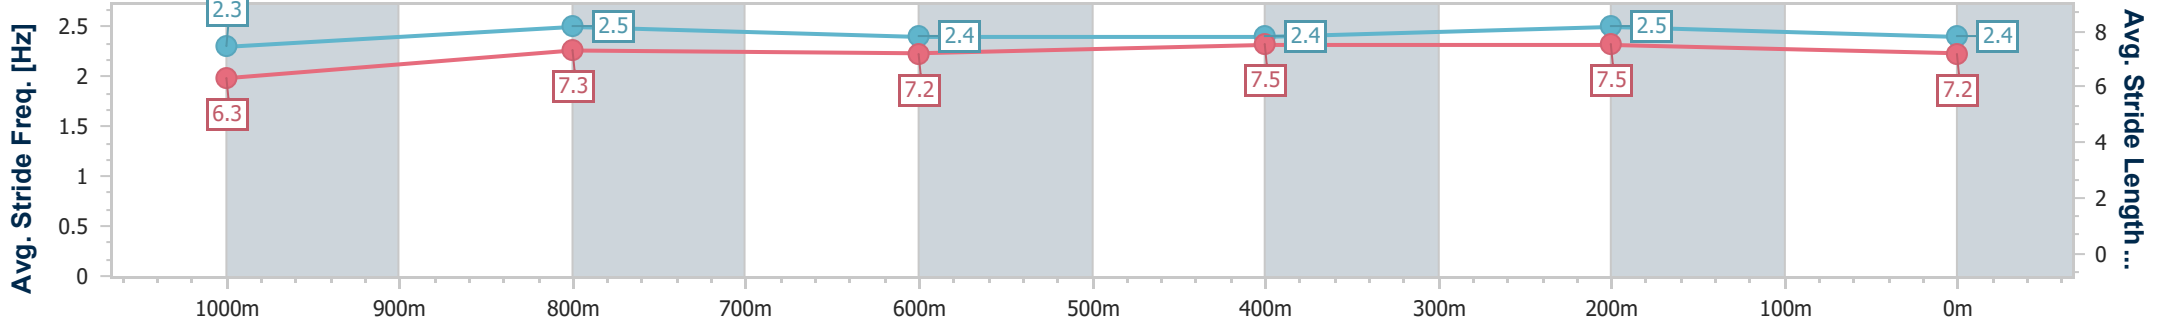

Doomben QLD Professional
Race 1: BREAKFAST WITH THE STARS 6 JUNE QTIS Class 6
Plate - 1200m

BRISBANE
RACING CLUB

13 May 2023 - 11:49

Track Rating: Good 4, Weather: Fine, Rail Position: True

Section	Overall	1000m	800m	600m	400m	200m
Section Times	1:10.10 [8] (0:13.80)	0:56.30 [6] (0:10.95)	0:45.35 [4] (0:11.78)	0:33.57 [6] (0:11.36)	0:22.21 [6] (0:10.84)	0:11.37 [7] (0:11.37)
Average Speed [km/h]	52.2	65.8	61.5	63.7	66.4	63.3
Top Speed [km/h]	68.7	69.1	63.1	65.1	67.6	66.7
Avg. Dist. to Rail [m]	2.1	1.3	1.1	0.7	1.3	0.6
Avg. Stride Freq. [Hz]	2.3	2.5	2.4	2.4	2.5	2.4
Avg. Stride Length [m]	6.3	7.3	7.2	7.5	7.5	7.2