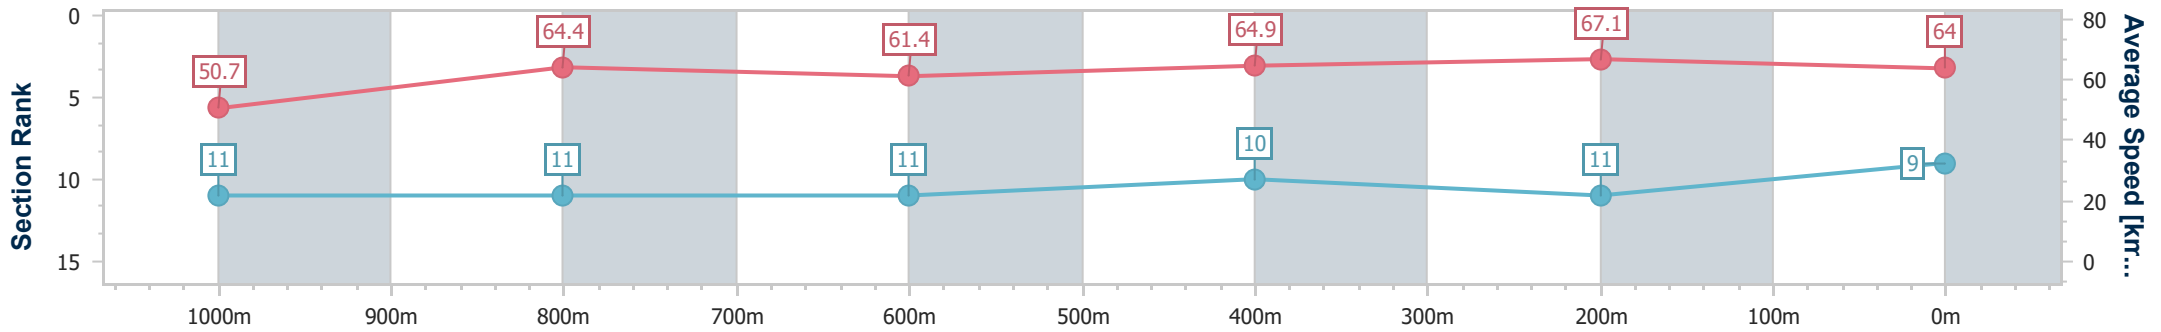

Doomben QLD Professional
Race 1: BREAKFAST WITH THE STARS 6 JUNE QTIS Class 6
Plate - 1200m

BRISBANE
 RACING CLUB

13 May 2023 - 11:49

Track Rating: Good 4, Weather: Fine, Rail Position: True

Section	Overall	1000m	800m	600m	400m	200m
Section Times	1:10.14 [9] (0:14.24)	0:55.90 [11] (0:11.17)	0:44.73 [11] (0:11.73)	0:33.00 [11] (0:11.06)	0:21.94 [10] (0:10.70)	0:11.24 [11] (0:11.24)
Average Speed [km/h]	50.7	64.4	61.4	64.9	67.1	64.0
Top Speed [km/h]	64.1	66.3	63.7	66.1	68.5	66.6
Avg. Dist. to Rail [m]	9.0	1.0	0.5	0.5	1.1	1.6
Avg. Stride Freq. [Hz]	2.2	2.3	2.3	2.3	2.3	2.3
Avg. Stride Length [m]	6.5	7.7	7.5	7.7	7.9	7.8

- [] Ranking at each section and finish
- .-.- No data available at this section
- NA No data available

Horse/Jockey Name	Amity Gal
Final Rank	10
Fastest Section Time (Section)	0:10.86 (400m)
Top Speed [km/h] (Section)	68.1 (1000m)
Race State	Finished