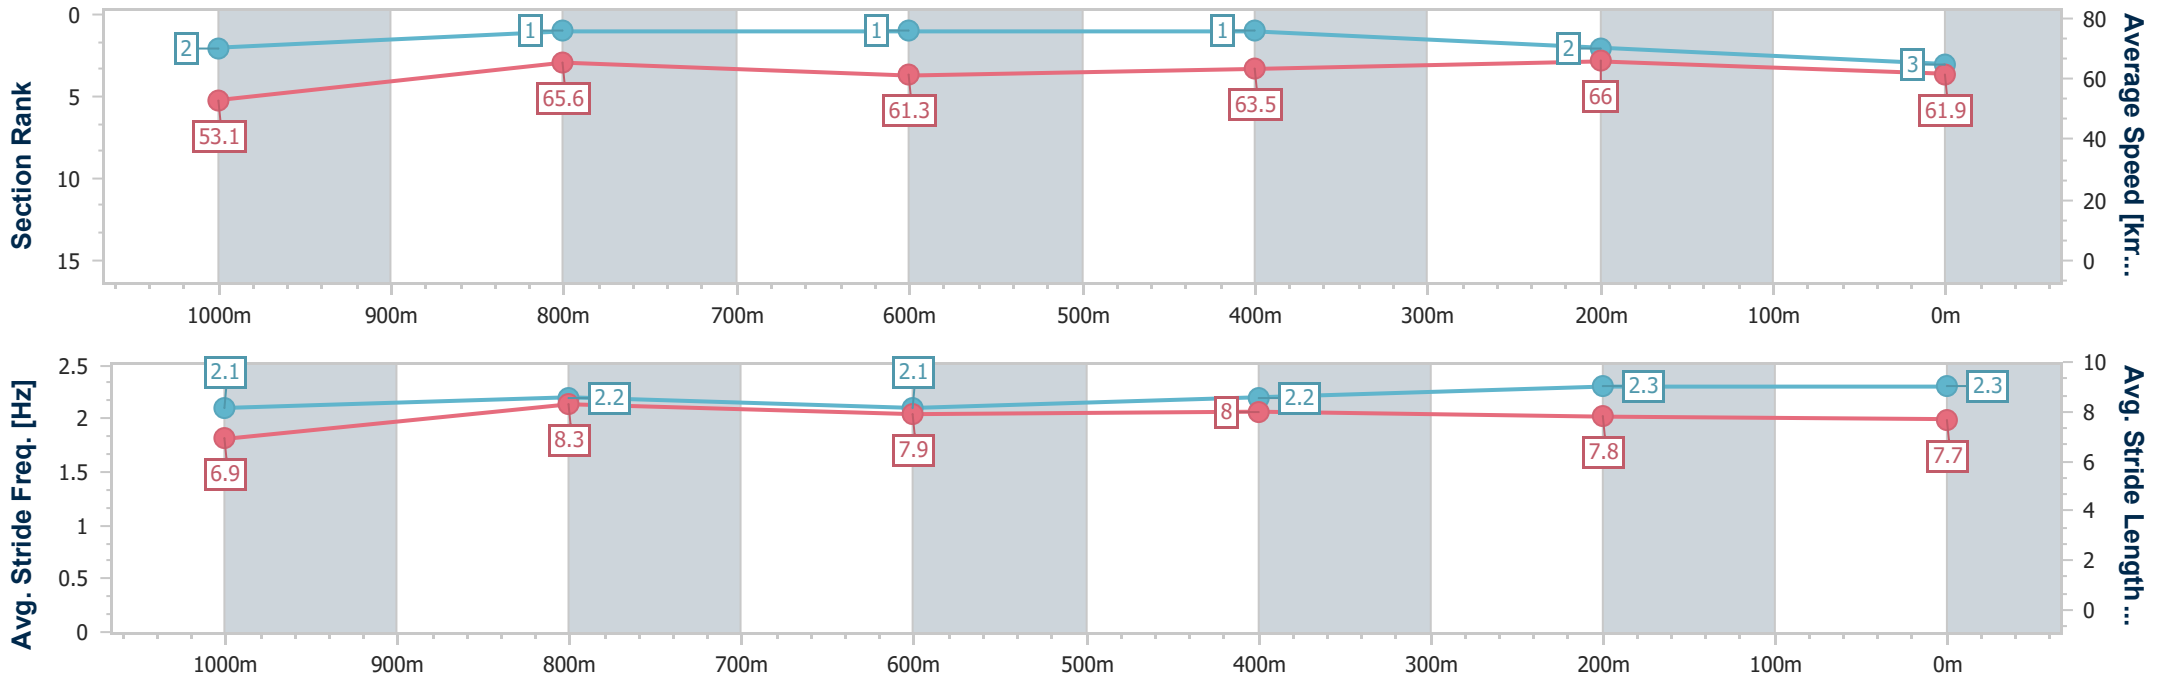

- [] Ranking at each section and finish
- .-.- No data available at this section
- NA No data available

Horse/Jockey Name	Sir Warwick
Final Rank	4
Fastest Section Time (Section)	0:10.77 (400m)
Top Speed [km/h] (Section)	67.9 (400m)
Race State	Finished