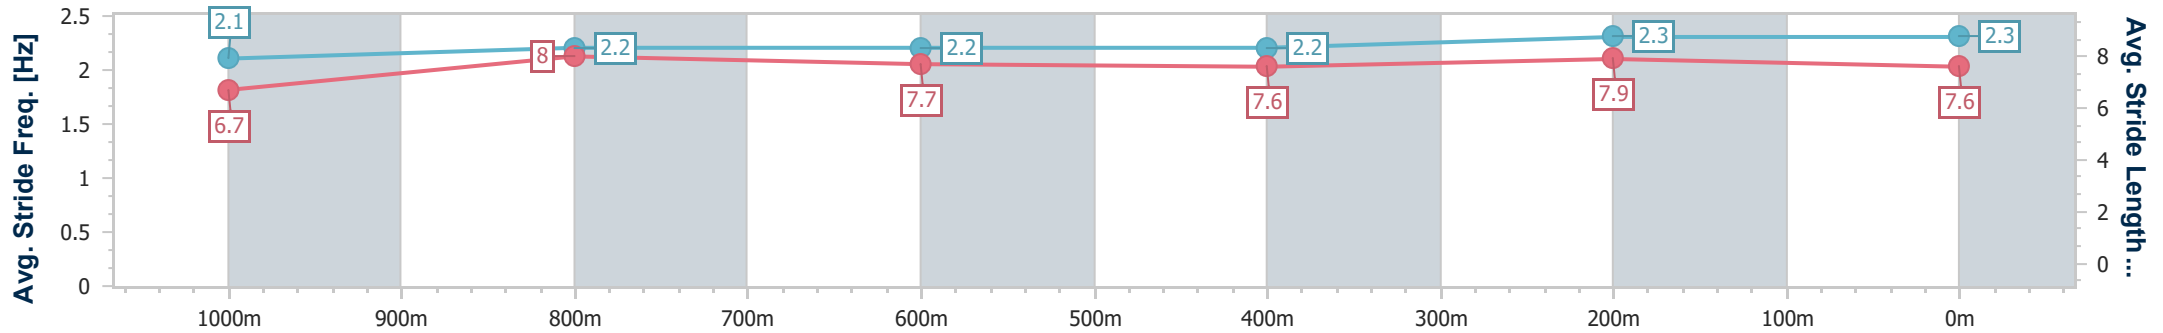

Doomben QLD Professional
Race 1: BREAKFAST WITH THE STARS 6 JUNE QTIS Class 6
Plate - 1200m

BRISBANE
 RACING CLUB

13 May 2023 - 11:49

Track Rating: Good 4, Weather: Fine, Rail Position: True

Section	Overall	1000m	800m	600m	400m	200m
Section Times	1:10.00 [7] (0:14.23)	0:55.77 [10] (0:11.07)	0:44.70 [10] (0:11.64)	0:33.06 [9] (0:11.17)	0:21.89 [9] (0:10.75)	0:11.14 [10] (0:11.14)
Average Speed [km/h]	50.6	65.2	61.5	64.6	67.1	64.6
Top Speed [km/h]	66.3	67.1	64.3	65.3	68.3	67.2
Avg. Dist. to Rail [m]	4.0	1.0	1.1	0.4	2.2	3.7
Avg. Stride Freq. [Hz]	2.1	2.2	2.2	2.2	2.3	2.3
Avg. Stride Length [m]	6.7	8.0	7.7	7.6	7.9	7.6