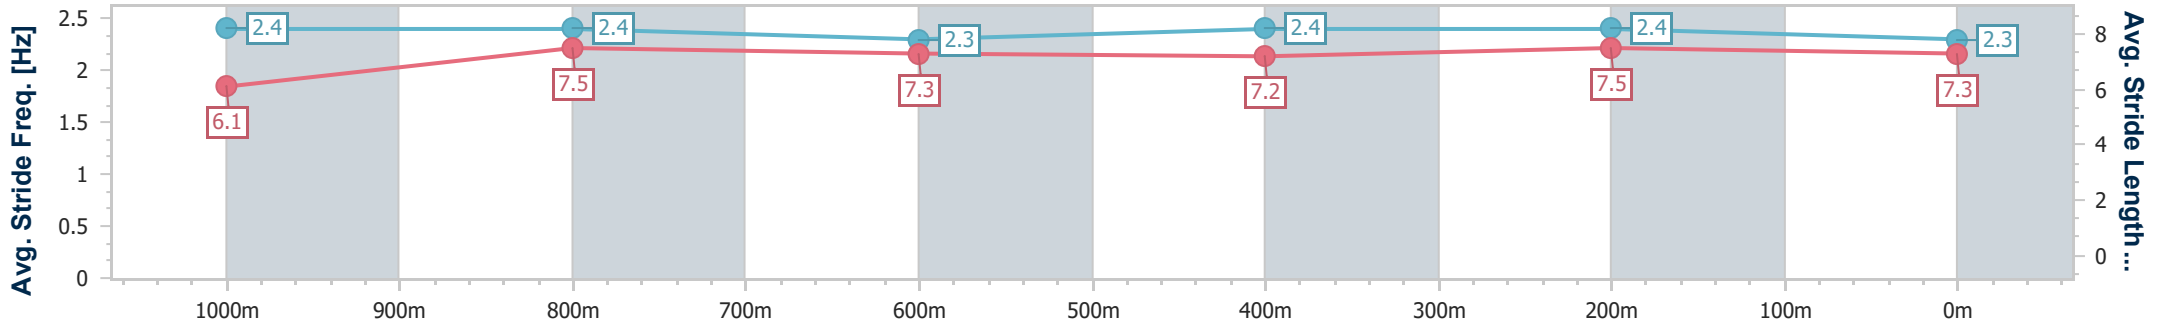

- [] Ranking at each section and finish
- .-.- No data available at this section
- NA No data available

Horse/Jockey Name	Andy
Final Rank	11
Fastest Section Time (Section)	0:10.90 (400m)
Top Speed [km/h] (Section)	67.2 (1000m)
Race State	Finished

Doomben QLD Professional
Race 1: BREAKFAST WITH THE STARS 6 JUNE QTIS Class 6
Plate - 1200m

BRISBANE
 RACING CLUB

13 May 2023 - 11:49

Track Rating: Good 4, Weather: Fine, Rail Position: True

Section	Overall	1000m	800m	600m	400m	200m
Section Times	1:10.68 [11] (0:13.89)	0:56.79 [8] (0:11.13)	0:45.66 [8] (0:11.68)	0:33.98 [7] (0:11.24)	0:22.74 [7] (0:10.90)	0:11.84 [9] (0:11.84)
Average Speed [km/h]	51.9	64.6	61.4	63.8	65.9	60.7
Top Speed [km/h]	66.8	67.2	62.6	65.5	67.0	64.7
Avg. Dist. to Rail [m]	1.1	0.4	0.8	0.8	0.7	0.4
Avg. Stride Freq. [Hz]	2.4	2.4	2.3	2.4	2.4	2.3
Avg. Stride Length [m]	6.1	7.5	7.3	7.2	7.5	7.3

- [] Ranking at each section and finish
- .-.- No data available at this section
- NA No data available