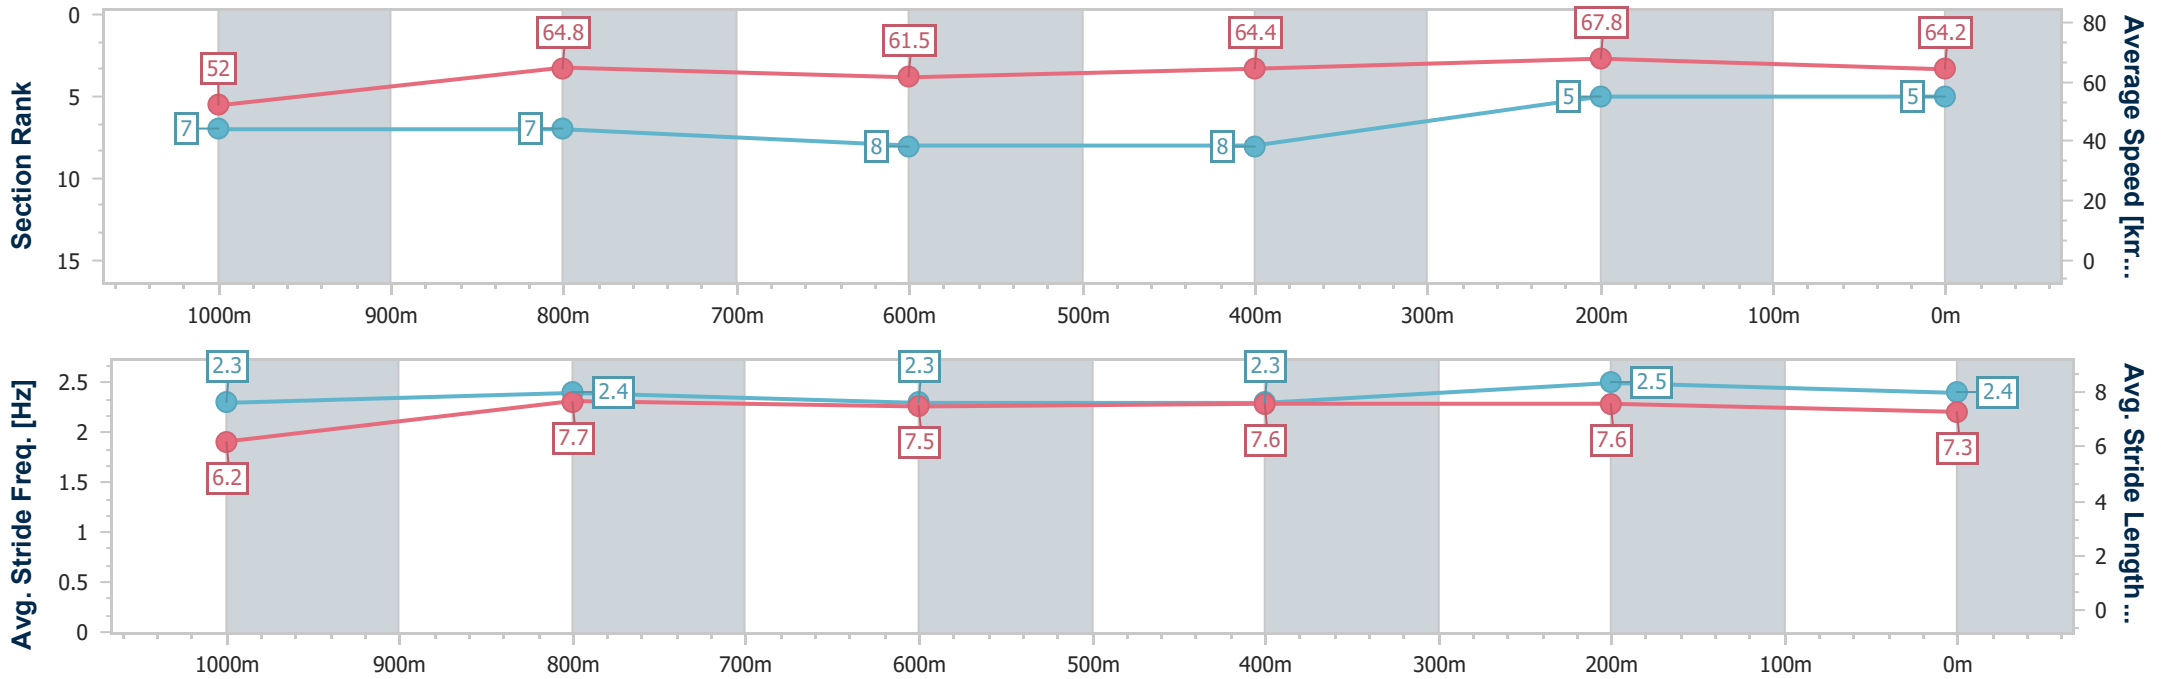

Doomben QLD Professional
Race 1: BREAKFAST WITH THE STARS 6 JUNE QTIS Class 6
Plate - 1200m

13 May 2023 - 11:49

Track Rating: Good 4, Weather: Fine, Rail Position: True

BRISBANE
RACING CLUB

Section	Overall	1000m	800m	600m	400m	200m
Section Times	1:09.91 [5] (0:13.87)	0:56.04 [7] (0:11.14)	0:44.90 [7] (0:11.79)	0:33.11 [8] (0:11.25)	0:21.86 [8] (0:10.67)	0:11.19 [5] (0:11.19)
Average Speed [km/h]	52.0	64.8	61.5	64.4	67.8	64.2
Top Speed [km/h]	67.5	67.6	63.4	66.4	69.4	67.4
Avg. Dist. to Rail [m]	3.9	1.8	1.2	1.3	4.0	5.8
Avg. Stride Freq. [Hz]	2.3	2.4	2.3	2.3	2.5	2.4
Avg. Stride Length [m]	6.2	7.7	7.5	7.6	7.6	7.3