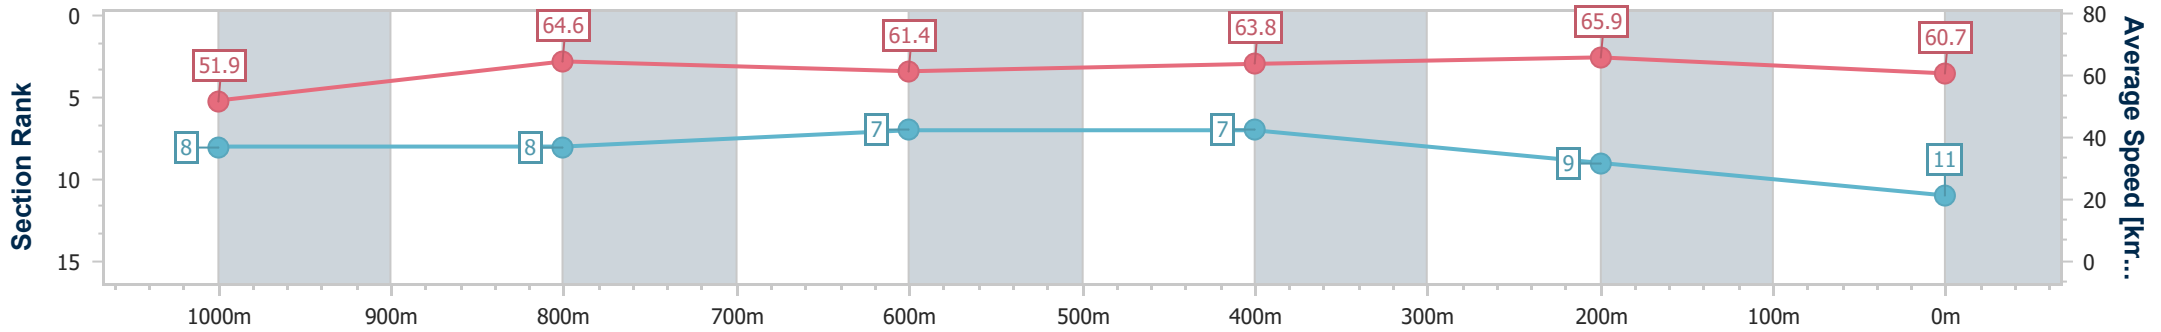

- [] Ranking at each section and finish
- .-.- No data available at this section
- NA No data available

Horse/Jockey Name	Andy
Final Rank	11
Fastest Section Time (Section)	0:10.90 (400m)
Top Speed [km/h] (Section)	67.2 (1000m)
Race State	Finished

Doomben QLD Professional
Race 1: BREAKFAST WITH THE STARS 6 JUNE QTIS Class 6
Plate - 1200m

BRISBANE
 RACING CLUB

13 May 2023 - 11:49

Track Rating: Good 4, Weather: Fine, Rail Position: True

Section	Overall	1000m	800m	600m	400m	200m
Section Times	1:10.68 [11] (0:13.89)	0:56.79 [8] (0:11.13)	0:45.66 [8] (0:11.68)	0:33.98 [7] (0:11.24)	0:22.74 [7] (0:10.90)	0:11.84 [9] (0:11.84)
Average Speed [km/h]	51.9	64.6	61.4	63.8	65.9	60.7
Top Speed [km/h]	66.8	67.2	62.6	65.5	67.0	64.7
Avg. Dist. to Rail [m]	1.1	0.4	0.8	0.8	0.7	0.4
Avg. Stride Freq. [Hz]	2.4	2.4	2.3	2.4	2.4	2.3
Avg. Stride Length [m]	6.1	7.5	7.3	7.2	7.5	7.3

- [] Ranking at each section and finish
- .-.- No data available at this section
- NA No data available