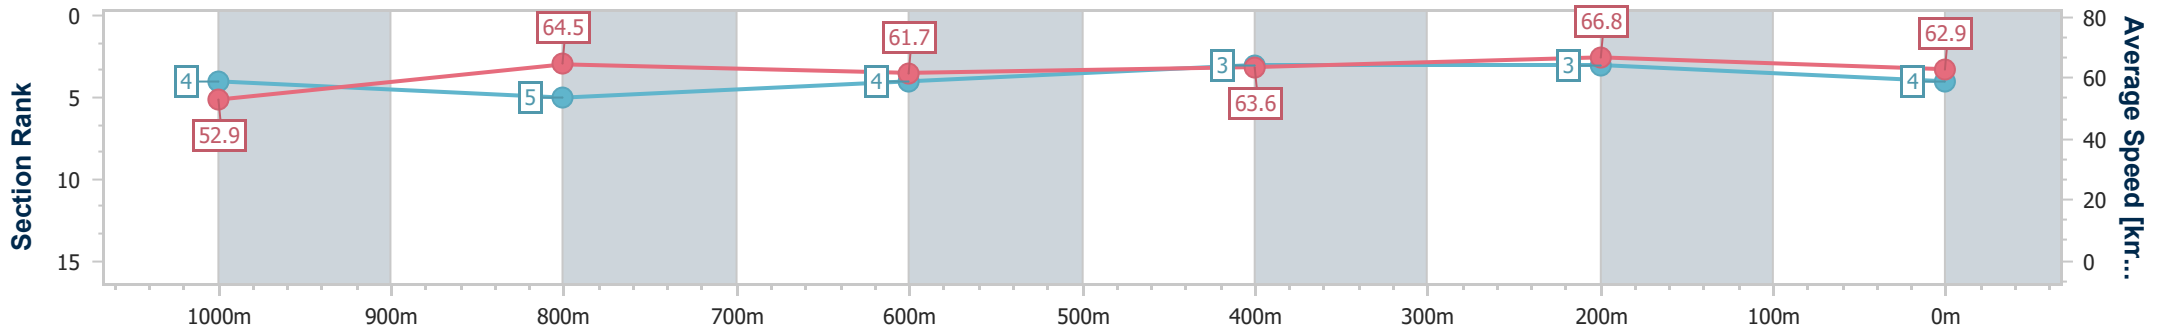

Doomben QLD Professional
Race 1: BREAKFAST WITH THE STARS 6 JUNE QTIS Class 6
Plate - 1200m

BRISBANE
RACING CLUB

13 May 2023 - 11:49

Track Rating: Good 4, Weather: Fine, Rail Position: True

Section	Overall	1000m	800m	600m	400m	200m
Section Times	1:09.89 [4] (0:13.62)	0:56.27 [4] (0:11.15)	0:45.12 [5] (0:11.63)	0:33.49 [4] (0:11.28)	0:22.21 [3] (0:10.77)	0:11.44 [3] (0:11.44)
Average Speed [km/h]	52.9	64.5	61.7	63.6	66.8	62.9
Top Speed [km/h]	66.1	66.0	62.5	66.0	67.9	65.9
Avg. Dist. to Rail [m]	2.4	0.5	0.6	0.5	1.0	0.7
Avg. Stride Freq. [Hz]	2.3	2.3	2.2	2.3	2.4	2.4
Avg. Stride Length [m]	6.3	7.7	7.6	7.5	7.7	7.5