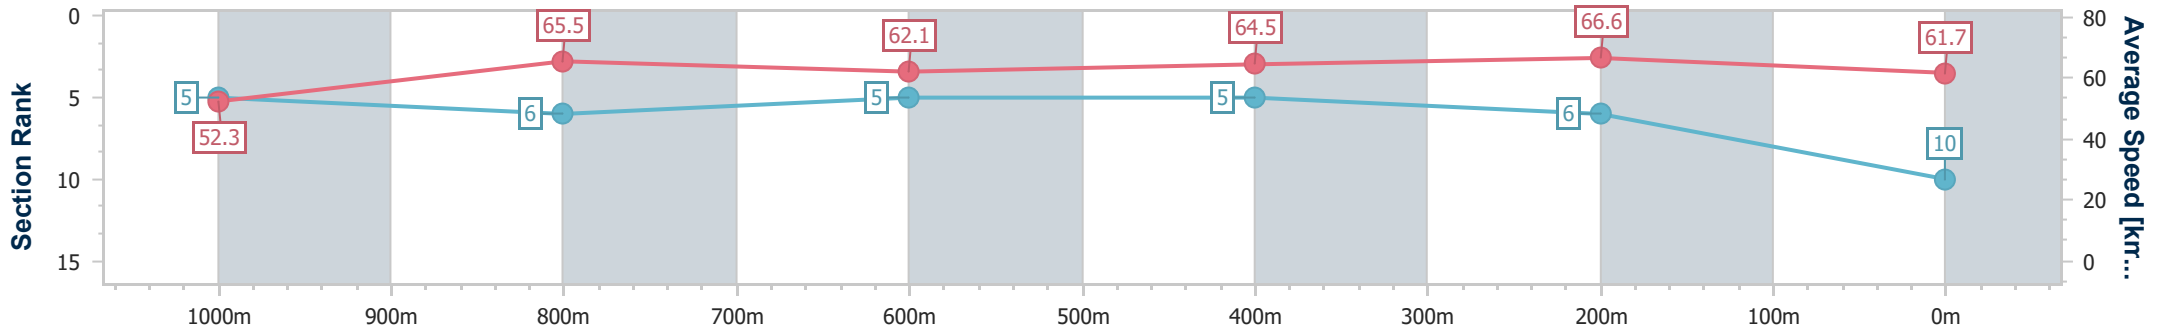

Doomben QLD Professional
Race 1: BREAKFAST WITH THE STARS 6 JUNE QTIS Class 6
Plate - 1200m

BRISBANE
 RACING CLUB

13 May 2023 - 11:49

Track Rating: Good 4, Weather: Fine, Rail Position: True

Section	Overall	1000m	800m	600m	400m	200m
Section Times	1:10.34 [10] (0:13.76)	0:56.58 [5] (0:11.04)	0:45.54 [6] (0:11.70)	0:33.84 [5] (0:11.31)	0:22.53 [5] (0:10.86)	0:11.67 [6] (0:11.67)
Average Speed [km/h]	52.3	65.5	62.1	64.5	66.6	61.7
Top Speed [km/h]	68.0	68.1	63.6	66.6	67.9	64.8
Avg. Dist. to Rail [m]	6.4	2.6	1.8	2.4	3.4	4.1
Avg. Stride Freq. [Hz]	2.4	2.4	2.4	2.4	2.5	2.4
Avg. Stride Length [m]	6.1	7.6	7.3	7.4	7.5	7.2

- [] Ranking at each section and finish
- .-.- No data available at this section
- NA No data available

Horse/Jockey Name	Andy
Final Rank	11
Fastest Section Time (Section)	0:10.90 (400m)
Top Speed [km/h] (Section)	67.2 (1000m)
Race State	Finished