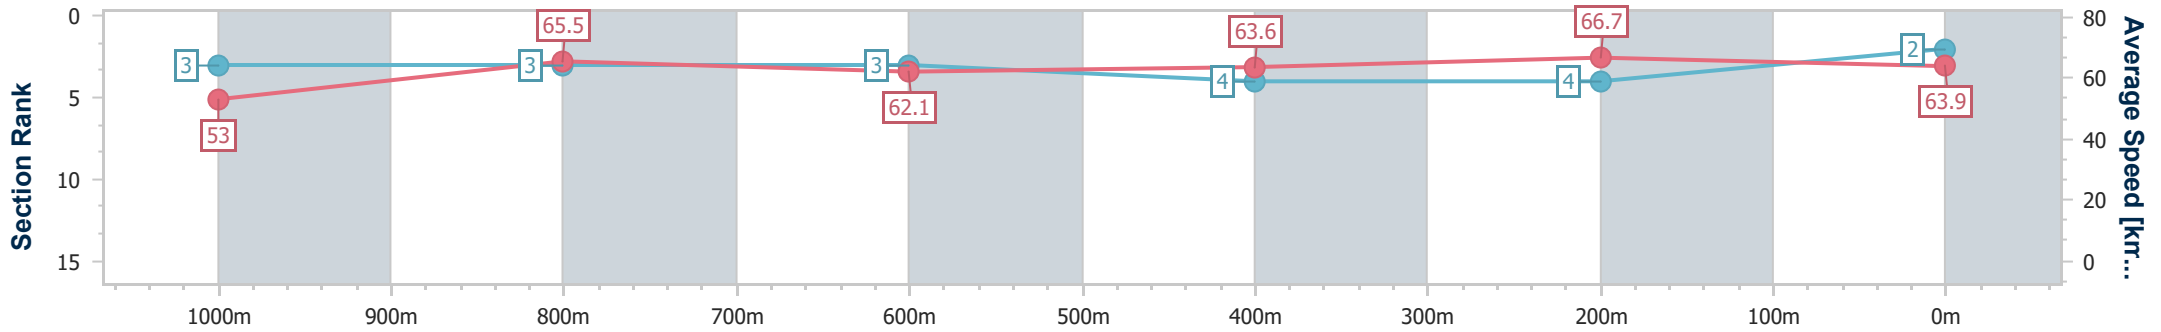

Doomben QLD Professional
Race 1: BREAKFAST WITH THE STARS 6 JUNE QTIS Class 6
Plate - 1200m

BRISBANE
RACING CLUB

13 May 2023 - 11:49

Track Rating: Good 4, Weather: Fine, Rail Position: True

Section	Overall	1000m	800m	600m	400m	200m
Section Times	1:09.73 [2] (0:13.59)	0:56.14 [3] (0:11.05)	0:45.09 [3] (0:11.65)	0:33.44 [3] (0:11.35)	0:22.09 [4] (0:10.82)	0:11.27 [4] (0:11.27)
Average Speed [km/h]	53.0	65.5	62.1	63.6	66.7	63.9
Top Speed [km/h]	66.6	66.9	63.3	64.7	67.6	68.1
Avg. Dist. to Rail [m]	6.4	2.8	1.1	0.6	2.0	1.7
Avg. Stride Freq. [Hz]	2.3	2.4	2.4	2.4	2.5	2.4
Avg. Stride Length [m]	6.3	7.5	7.3	7.5	7.5	7.3