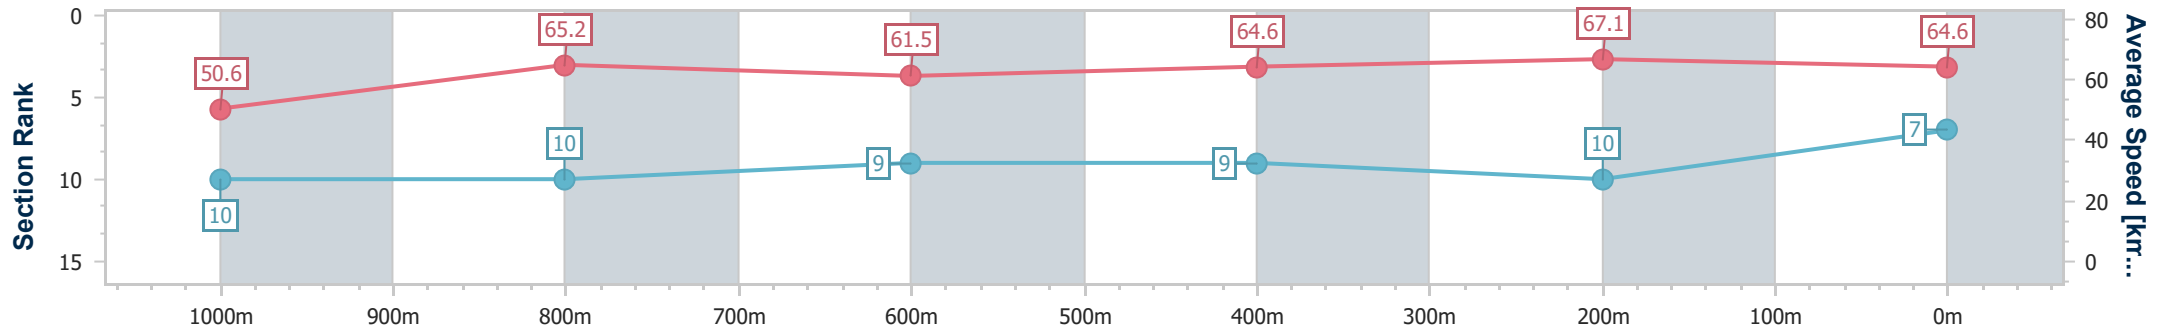

Doomben QLD Professional
Race 1: BREAKFAST WITH THE STARS 6 JUNE QTIS Class 6
Plate - 1200m

BRISBANE
 RACING CLUB

13 May 2023 - 11:49

Track Rating: Good 4, Weather: Fine, Rail Position: True

Section	Overall	1000m	800m	600m	400m	200m
Section Times	1:10.00 [7] (0:14.23)	0:55.77 [10] (0:11.07)	0:44.70 [10] (0:11.64)	0:33.06 [9] (0:11.17)	0:21.89 [9] (0:10.75)	0:11.14 [10] (0:11.14)
Average Speed [km/h]	50.6	65.2	61.5	64.6	67.1	64.6
Top Speed [km/h]	66.3	67.1	64.3	65.3	68.3	67.2
Avg. Dist. to Rail [m]	4.0	1.0	1.1	0.4	2.2	3.7
Avg. Stride Freq. [Hz]	2.1	2.2	2.2	2.2	2.3	2.3
Avg. Stride Length [m]	6.7	8.0	7.7	7.6	7.9	7.6