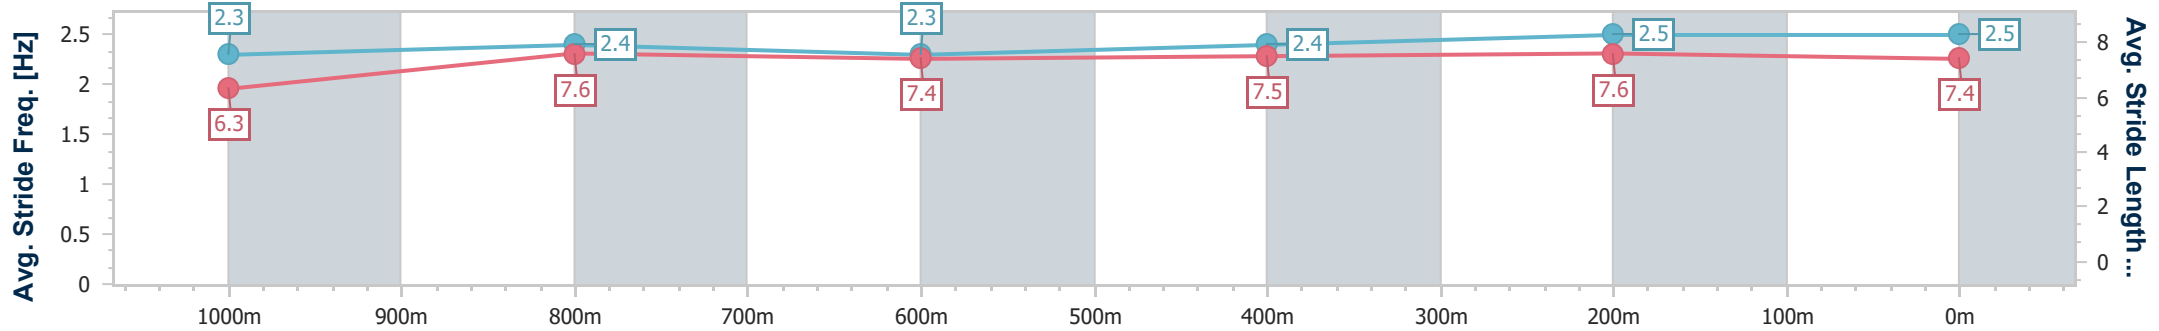

Doomben QLD Professional
Race 1: BREAKFAST WITH THE STARS 6 JUNE QTIS Class 6
Plate - 1200m

BRISBANE
 RACING CLUB

13 May 2023 - 11:49

Track Rating: Good 4, Weather: Fine, Rail Position: True

Section	Overall	1000m	800m	600m	400m	200m
Section Times	1:09.91 [6] (0:14.12)	0:55.79 [9] (0:11.15)	0:44.64 [9] (0:11.74)	0:32.90 [10] (0:11.25)	0:21.65 [11] (0:10.57)	0:11.08 [8] (0:11.08)
Average Speed [km/h]	51.1	64.9	61.6	64.2	68.4	65.0
Top Speed [km/h]	65.5	66.9	63.9	66.6	69.9	68.6
Avg. Dist. to Rail [m]	7.6	2.1	0.8	0.9	4.5	6.5
Avg. Stride Freq. [Hz]	2.3	2.4	2.3	2.4	2.5	2.5
Avg. Stride Length [m]	6.3	7.6	7.4	7.5	7.6	7.4