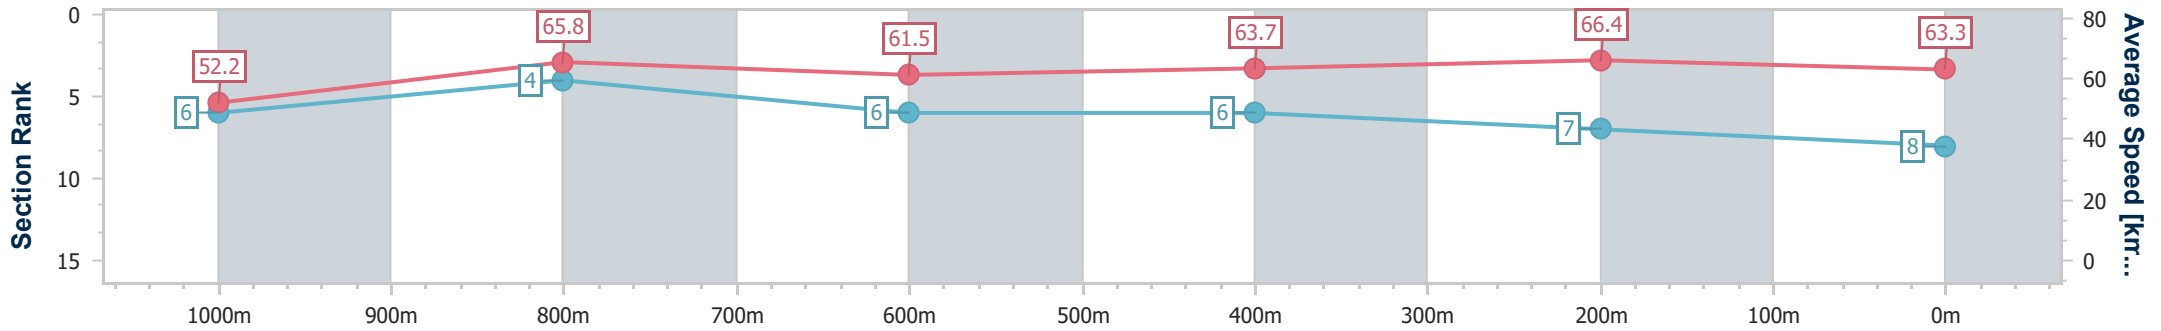

Doomben QLD Professional
Race 1: BREAKFAST WITH THE STARS 6 JUNE QTIS Class 6
Plate - 1200m

BRISBANE
RACING CLUB

13 May 2023 - 11:49

Track Rating: Good 4, Weather: Fine, Rail Position: True

Section	Overall	1000m	800m	600m	400m	200m
Section Times	1:10.10 [8] (0:13.80)	0:56.30 [6] (0:10.95)	0:45.35 [4] (0:11.78)	0:33.57 [6] (0:11.36)	0:22.21 [6] (0:10.84)	0:11.37 [7] (0:11.37)
Average Speed [km/h]	52.2	65.8	61.5	63.7	66.4	63.3
Top Speed [km/h]	68.7	69.1	63.1	65.1	67.6	66.7
Avg. Dist. to Rail [m]	2.1	1.3	1.1	0.7	1.3	0.6
Avg. Stride Freq. [Hz]	2.3	2.5	2.4	2.4	2.5	2.4
Avg. Stride Length [m]	6.3	7.3	7.2	7.5	7.5	7.2