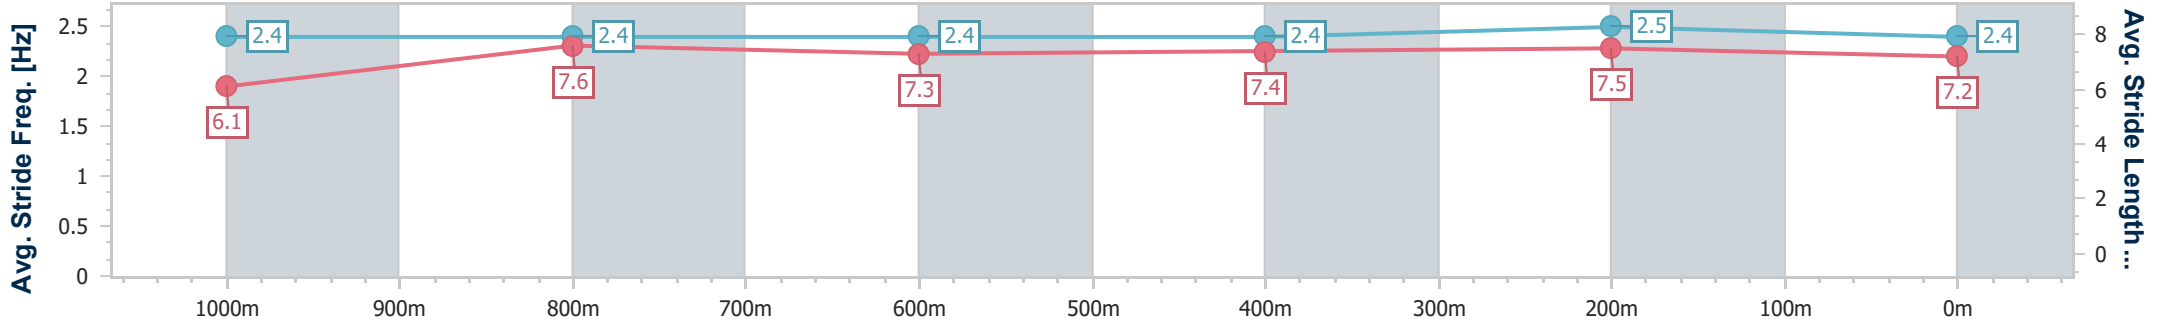

Doomben QLD Professional
Race 1: BREAKFAST WITH THE STARS 6 JUNE QTIS Class 6
Plate - 1200m

BRISBANE
 RACING CLUB

13 May 2023 - 11:49

Track Rating: Good 4, Weather: Fine, Rail Position: True

Section	Overall	1000m	800m	600m	400m	200m
Section Times	1:10.34 [10] (0:13.76)	0:56.58 [5] (0:11.04)	0:45.54 [6] (0:11.70)	0:33.84 [5] (0:11.31)	0:22.53 [5] (0:10.86)	0:11.67 [6] (0:11.67)
Average Speed [km/h]	52.3	65.5	62.1	64.5	66.6	61.7
Top Speed [km/h]	68.0	68.1	63.6	66.6	67.9	64.8
Avg. Dist. to Rail [m]	6.4	2.6	1.8	2.4	3.4	4.1
Avg. Stride Freq. [Hz]	2.4	2.4	2.4	2.4	2.5	2.4
Avg. Stride Length [m]	6.1	7.6	7.3	7.4	7.5	7.2

- [] Ranking at each section and finish
- .-.- No data available at this section
- NA No data available

Horse/Jockey Name	Andy
Final Rank	11
Fastest Section Time (Section)	0:10.90 (400m)
Top Speed [km/h] (Section)	67.2 (1000m)
Race State	Finished