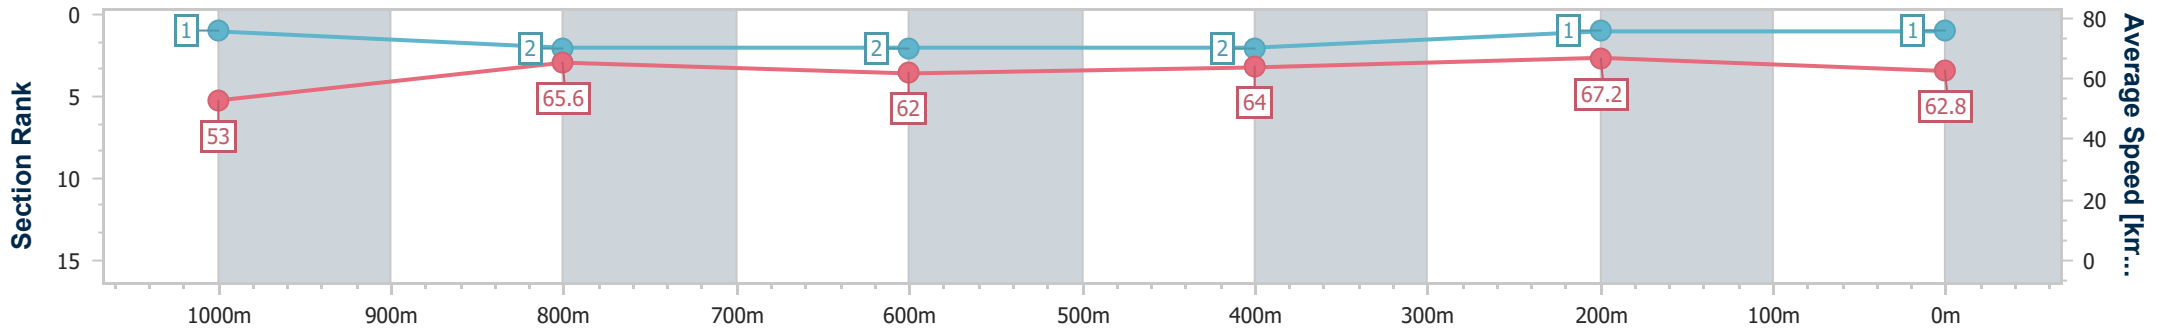

- [] Ranking at each section and finish
- .-.- No data available at this section
- NA No data available

Horse/Jockey Name	Self Indulgent
Final Rank	2
Fastest Section Time (Section)	0:10.82 (400m)
Top Speed [km/h] (Section)	68.1 (200m)
Race State	Finished