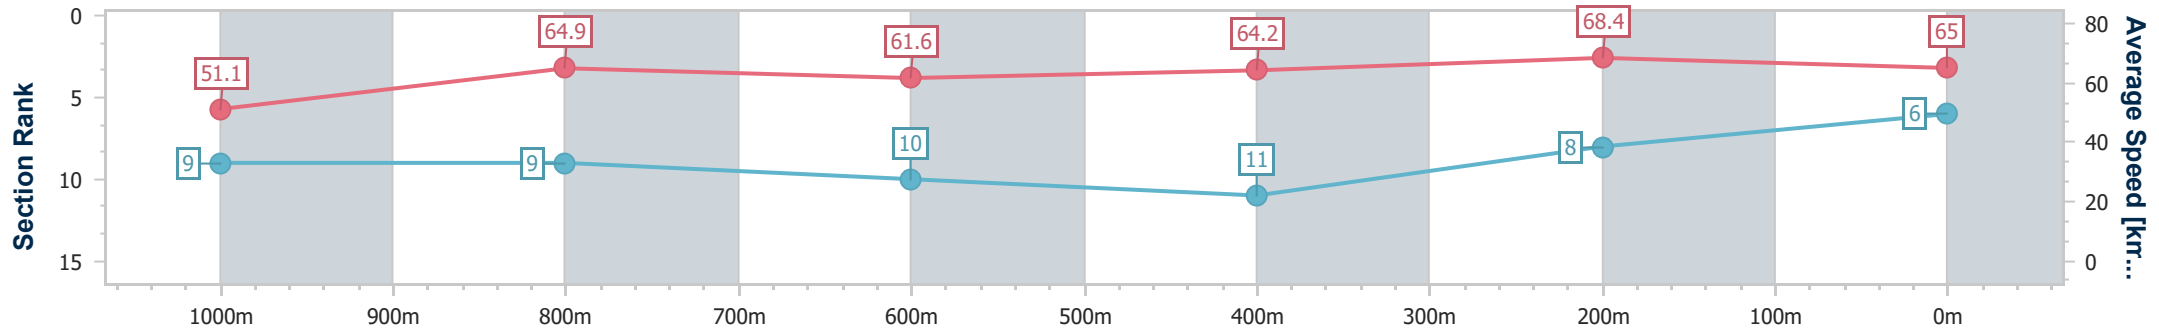

Doomben QLD Professional
Race 1: BREAKFAST WITH THE STARS 6 JUNE QTIS Class 6
Plate - 1200m

BRISBANE
 RACING CLUB

13 May 2023 - 11:49

Track Rating: Good 4, Weather: Fine, Rail Position: True

Section	Overall	1000m	800m	600m	400m	200m
Section Times	1:09.91 [6] (0:14.12)	0:55.79 [9] (0:11.15)	0:44.64 [9] (0:11.74)	0:32.90 [10] (0:11.25)	0:21.65 [11] (0:10.57)	0:11.08 [8] (0:11.08)
Average Speed [km/h]	51.1	64.9	61.6	64.2	68.4	65.0
Top Speed [km/h]	65.5	66.9	63.9	66.6	69.9	68.6
Avg. Dist. to Rail [m]	7.6	2.1	0.8	0.9	4.5	6.5
Avg. Stride Freq. [Hz]	2.3	2.4	2.3	2.4	2.5	2.5
Avg. Stride Length [m]	6.3	7.6	7.4	7.5	7.6	7.4