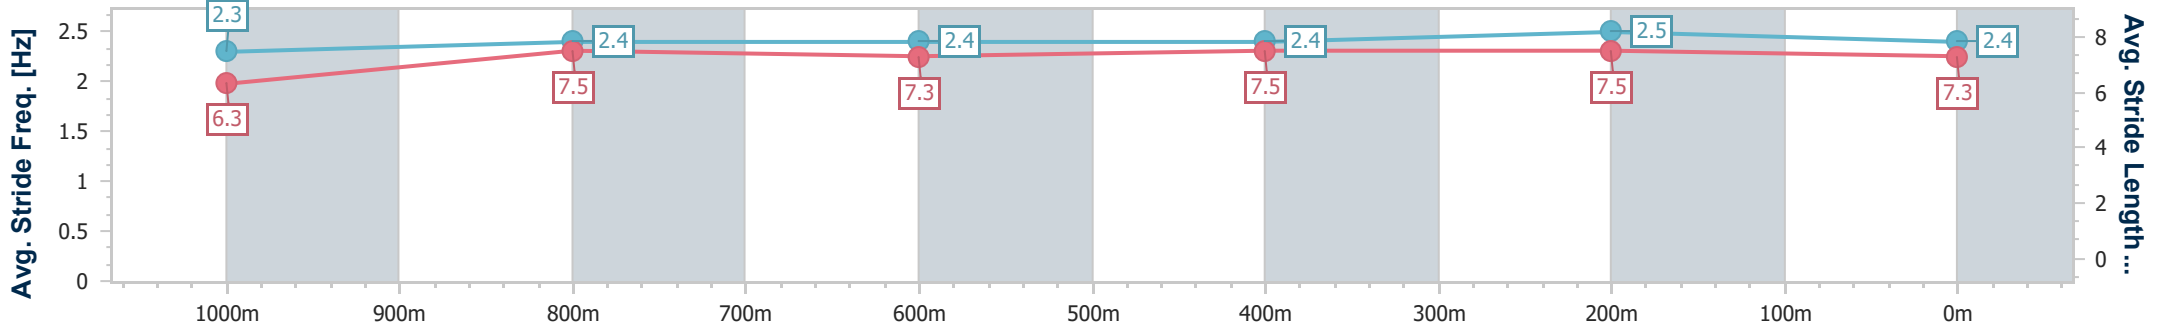

Doomben QLD Professional
Race 1: BREAKFAST WITH THE STARS 6 JUNE QTIS Class 6
Plate - 1200m

BRISBANE
RACING CLUB

13 May 2023 - 11:49

Track Rating: Good 4, Weather: Fine, Rail Position: True

Section	Overall	1000m	800m	600m	400m	200m
Section Times	1:09.73 [2] (0:13.59)	0:56.14 [3] (0:11.05)	0:45.09 [3] (0:11.65)	0:33.44 [3] (0:11.35)	0:22.09 [4] (0:10.82)	0:11.27 [4] (0:11.27)
Average Speed [km/h]	53.0	65.5	62.1	63.6	66.7	63.9
Top Speed [km/h]	66.6	66.9	63.3	64.7	67.6	68.1
Avg. Dist. to Rail [m]	6.4	2.8	1.1	0.6	2.0	1.7
Avg. Stride Freq. [Hz]	2.3	2.4	2.4	2.4	2.5	2.4
Avg. Stride Length [m]	6.3	7.5	7.3	7.5	7.5	7.3