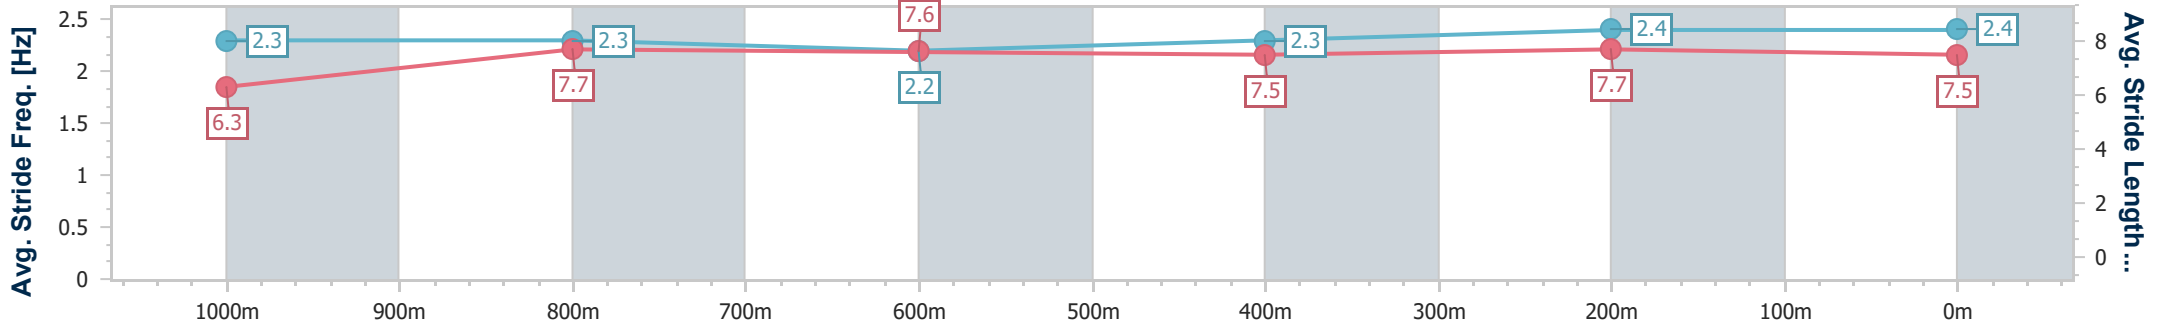

Doomben QLD Professional
Race 1: BREAKFAST WITH THE STARS 6 JUNE QTIS Class 6
Plate - 1200m

BRISBANE
RACING CLUB

13 May 2023 - 11:49

Track Rating: Good 4, Weather: Fine, Rail Position: True

Section	Overall	1000m	800m	600m	400m	200m
Section Times	1:09.89 [4] (0:13.62)	0:56.27 [4] (0:11.15)	0:45.12 [5] (0:11.63)	0:33.49 [4] (0:11.28)	0:22.21 [3] (0:10.77)	0:11.44 [3] (0:11.44)
Average Speed [km/h]	52.9	64.5	61.7	63.6	66.8	62.9
Top Speed [km/h]	66.1	66.0	62.5	66.0	67.9	65.9
Avg. Dist. to Rail [m]	2.4	0.5	0.6	0.5	1.0	0.7
Avg. Stride Freq. [Hz]	2.3	2.3	2.2	2.3	2.4	2.4
Avg. Stride Length [m]	6.3	7.7	7.6	7.5	7.7	7.5