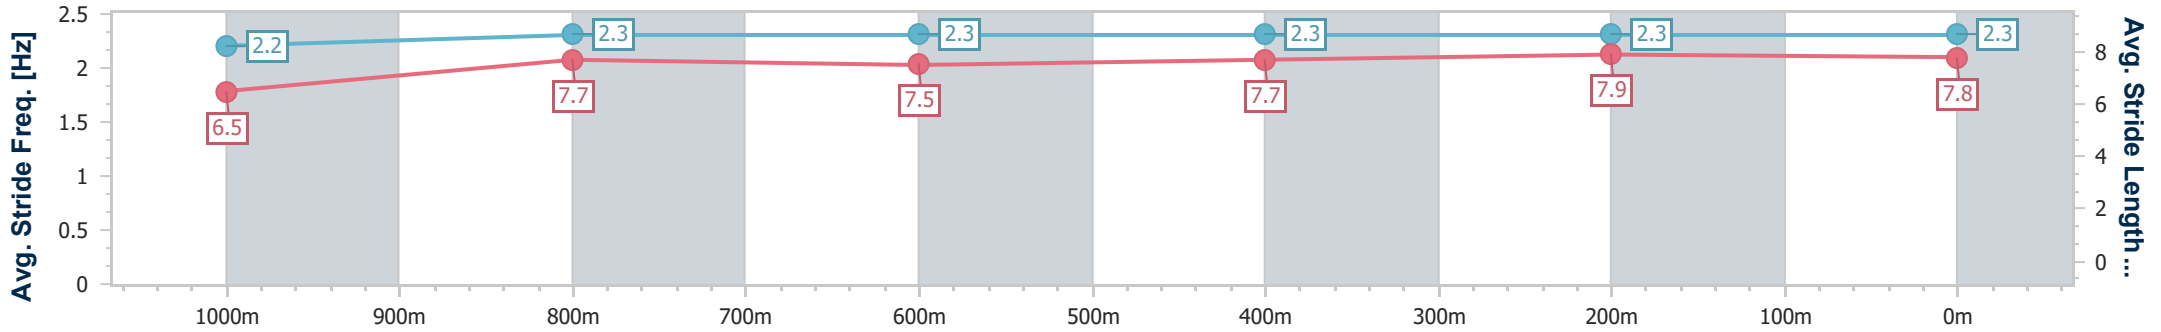

Doomben QLD Professional
Race 1: BREAKFAST WITH THE STARS 6 JUNE QTIS Class 6
Plate - 1200m

BRISBANE
 RACING CLUB

13 May 2023 - 11:49

Track Rating: Good 4, Weather: Fine, Rail Position: True

Section	Overall	1000m	800m	600m	400m	200m
Section Times	1:10.14 [9] (0:14.24)	0:55.90 [11] (0:11.17)	0:44.73 [11] (0:11.73)	0:33.00 [11] (0:11.06)	0:21.94 [10] (0:10.70)	0:11.24 [11] (0:11.24)
Average Speed [km/h]	50.7	64.4	61.4	64.9	67.1	64.0
Top Speed [km/h]	64.1	66.3	63.7	66.1	68.5	66.6
Avg. Dist. to Rail [m]	9.0	1.0	0.5	0.5	1.1	1.6
Avg. Stride Freq. [Hz]	2.2	2.3	2.3	2.3	2.3	2.3
Avg. Stride Length [m]	6.5	7.7	7.5	7.7	7.9	7.8

- [] Ranking at each section and finish
- .-.- No data available at this section
- NA No data available

Horse/Jockey Name	Amity Gal
Final Rank	10
Fastest Section Time (Section)	0:10.86 (400m)
Top Speed [km/h] (Section)	68.1 (1000m)
Race State	Finished