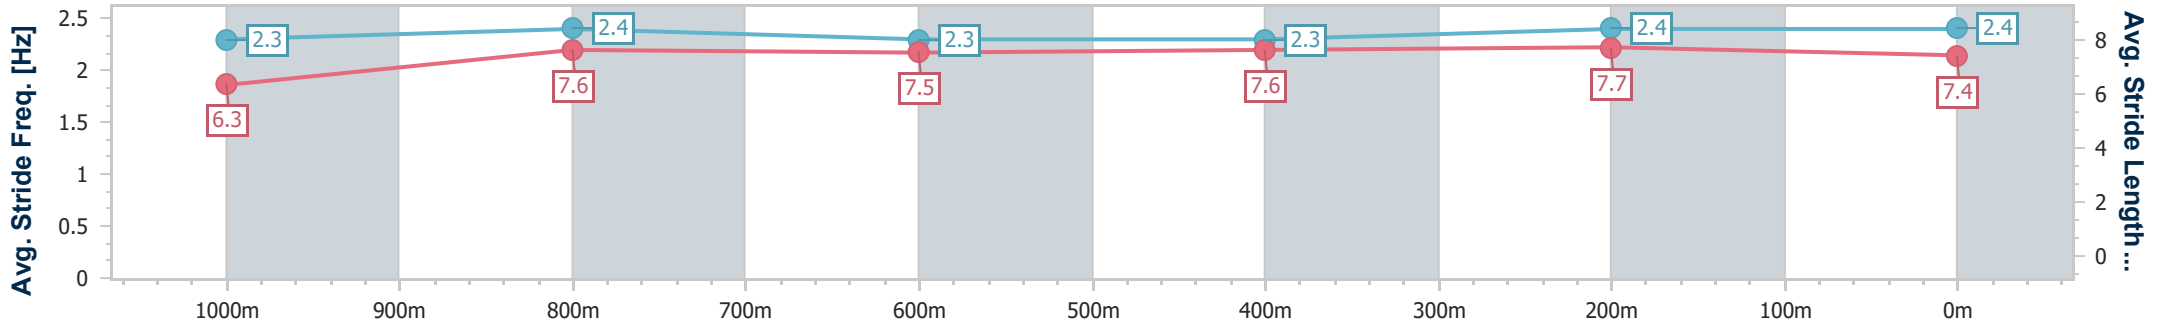

Doomben QLD Professional
Race 1: BREAKFAST WITH THE STARS 6 JUNE QTIS Class 6
Plate - 1200m

BRISBANE
RACING CLUB

13 May 2023 - 11:49

Track Rating: Good 4, Weather: Fine, Rail Position: True

Section	Overall	1000m	800m	600m	400m	200m
Section Times	1:09.67 [1] (0:13.59)	0:56.08 [1] (0:11.03)	0:45.05 [2] (0:11.65)	0:33.40 [2] (0:11.23)	0:22.17 [2] (0:10.68)	0:11.49 [1] (0:11.49)
Average Speed [km/h]	53.0	65.6	62.0	64.0	67.2	62.8
Top Speed [km/h]	67.9	68.0	63.0	65.8	68.6	66.4
Avg. Dist. to Rail [m]	5.0	2.2	0.6	0.3	0.6	0.8
Avg. Stride Freq. [Hz]	2.3	2.4	2.3	2.3	2.4	2.4
Avg. Stride Length [m]	6.3	7.6	7.5	7.6	7.7	7.4