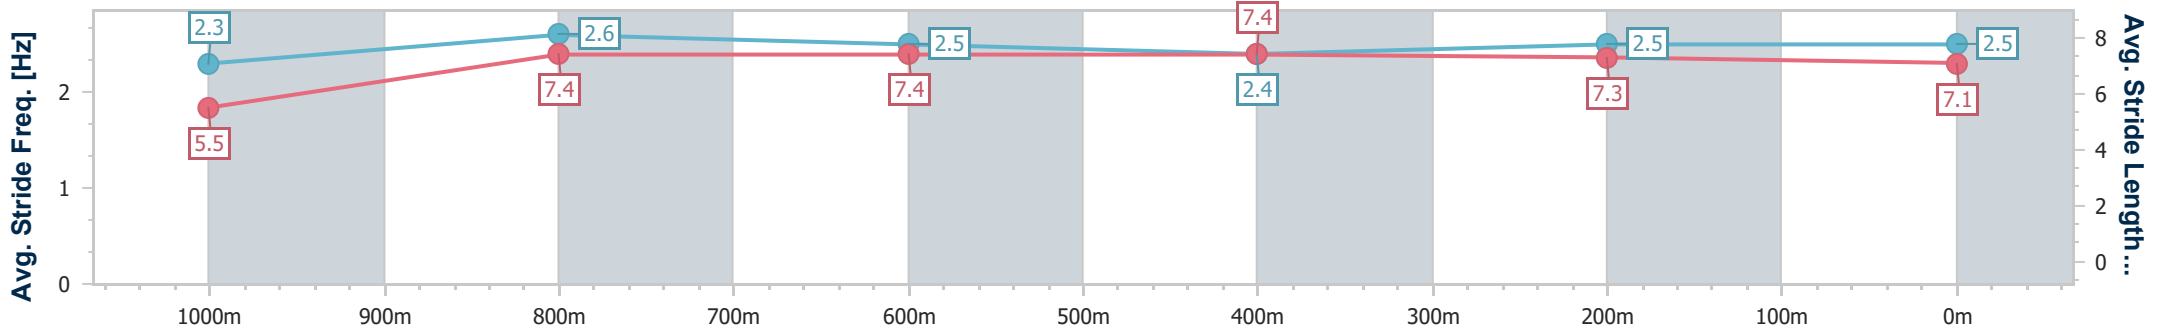

Horse/Jockey Name	Cythera
Final Rank	4
Fastest Section Time (Section)	0:08.31 (Overall)
Top Speed [km/h] (Section)	70.2 (1000m)
Race State	Finished

Doomben QLD Professional
Race 9: MAGIC MILLIONS BRIGHT SHADOW - 1110m
13 May 2023 - 16:41
Track Rating: Good 4, Weather: Fine, Rail Position: True

BRISBANE
RACING CLUB

Section	Overall	1000m	800m	600m	400m	200m
Section Times	1:03.86 [4] (0:08.31)	0:55.55 [5] (0:10.57)	0:44.98 [4] (0:11.03)	0:33.95 [7] (0:11.35)	0:22.60 [6] (0:11.02)	0:11.58 [5] (0:11.58)
Average Speed [km/h]	47.7	68.5	65.7	63.5	65.1	62.1
Top Speed [km/h]	67.5	70.2	67.4	65.9	66.3	65.0
Avg. Dist. to Rail [m]	6.0	3.6	1.3	1.0	1.2	0.5
Avg. Stride Freq. [Hz]	2.3	2.6	2.5	2.4	2.5	2.5
Avg. Stride Length [m]	5.5	7.4	7.4	7.4	7.3	7.1

- [ ] Ranking at each section and finish
- -.-.- No data available at this section
- NA No data available