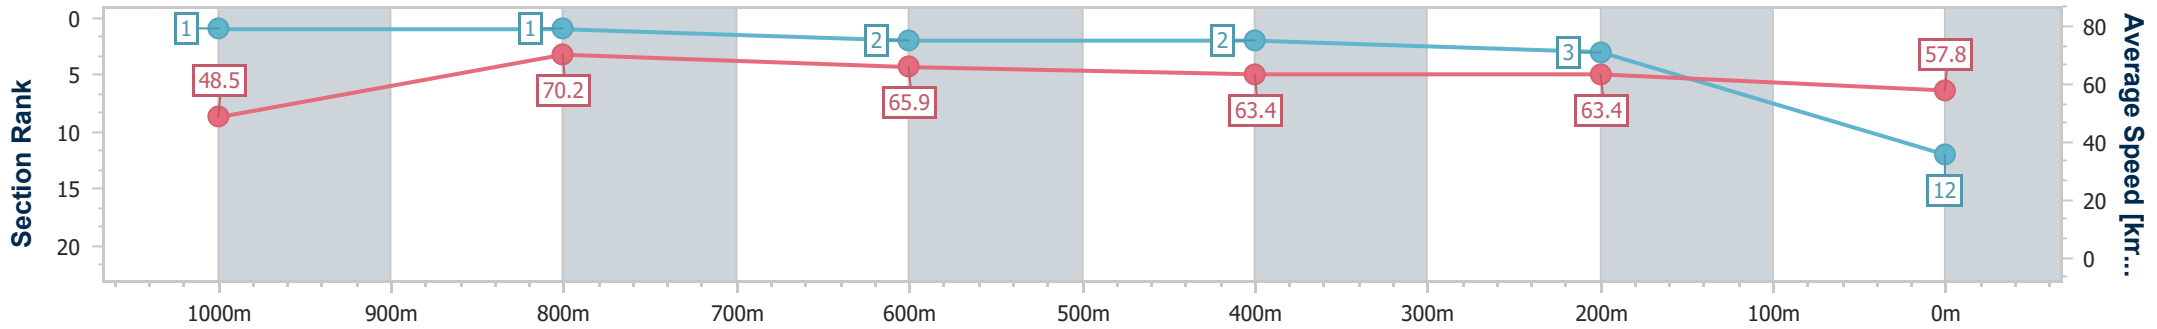

- [] Ranking at each section and finish
- .-.- No data available at this section
- NA No data available

Horse/Jockey Name	Queen Bellissimo
Final Rank	12
Fastest Section Time (Section)	0:08.16 (Overall)
Top Speed [km/h] (Section)	71.2 (1000m)
Race State	Finished

Doomben QLD Professional
Race 9: MAGIC MILLIONS BRIGHT SHADOW - 1110m
 13 May 2023 - 16:41
 Track Rating: Good 4, Weather: Fine, Rail Position: True

BRISBANE
RACING CLUB

Section	Overall	1000m	800m	600m	400m	200m
Section Times	1:04.68 [12] (0:08.16)	0:56.52 [1] (0:10.35)	0:46.17 [1] (0:11.07)	0:35.10 [2] (0:11.37)	0:23.73 [2] (0:11.28)	0:12.45 [3] (0:12.45)
Average Speed [km/h]	48.5	70.2	65.9	63.4	63.4	57.8
Top Speed [km/h]	68.3	71.2	67.5	64.8	64.6	62.9
Avg. Dist. to Rail [m]	10.0	5.8	2.3	1.8	2.4	0.5
Avg. Stride Freq. [Hz]	2.3	2.6	2.5	2.4	2.4	2.3
Avg. Stride Length [m]	5.8	7.4	7.1	7.1	7.1	6.9