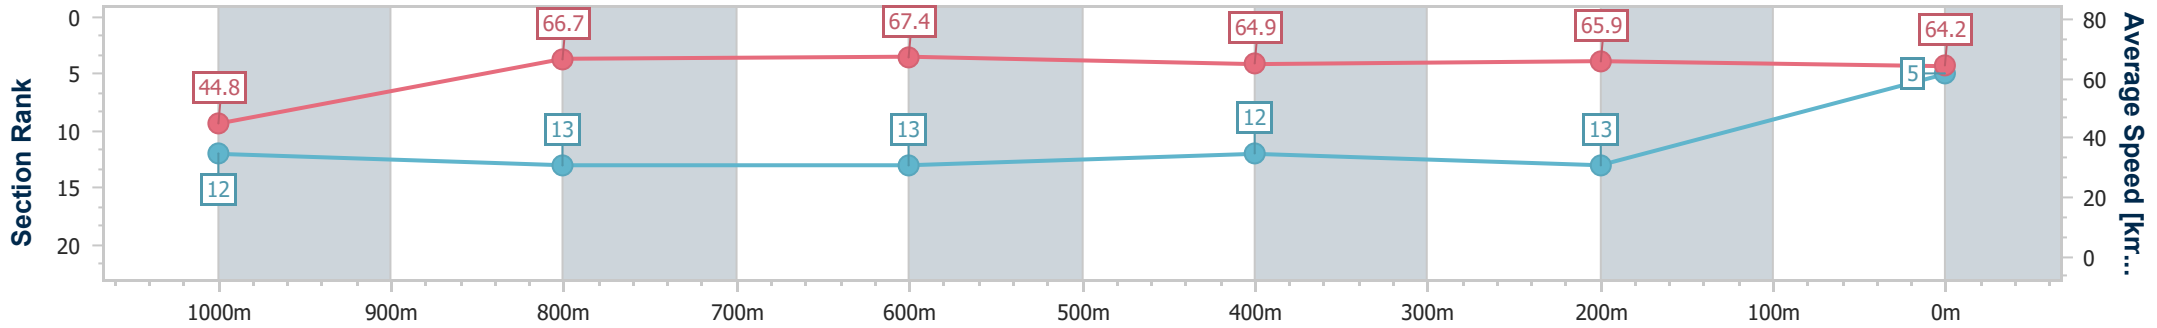

Horse/Jockey Name	Sneaky Five
Final Rank	5
Fastest Section Time (Section)	0:08.88 (Overall)
Top Speed [km/h] (Section)	69.2 (800m)
Race State	Finished

Doomben QLD Professional
Race 9: MAGIC MILLIONS BRIGHT SHADOW - 1110m
13 May 2023 - 16:41
Track Rating: Good 4, Weather: Fine, Rail Position: True

BRISBANE
RACING CLUB

Section	Overall	1000m	800m	600m	400m	200m
Section Times	1:03.87 [5] (0:08.88)	0:54.99 [12] (0:10.84)	0:44.15 [13] (0:10.81)	0:33.34 [13] (0:11.18)	0:22.16 [12] (0:10.93)	0:11.23 [13]
Average Speed [km/h]	44.8	66.7	67.4	64.9	65.9	64.2
Top Speed [km/h]	63.0	68.6	69.2	67.1	68.1	67.2
Avg. Dist. to Rail [m]	12.8	3.3	2.1	1.7	2.7	6.5
Avg. Stride Freq. [Hz]	2.1	2.4	2.4	2.3	2.4	2.4
Avg. Stride Length [m]	5.8	7.7	7.9	7.8	7.7	7.6

- [ ] Ranking at each section and finish
- -.-.- No data available at this section
- NA No data available