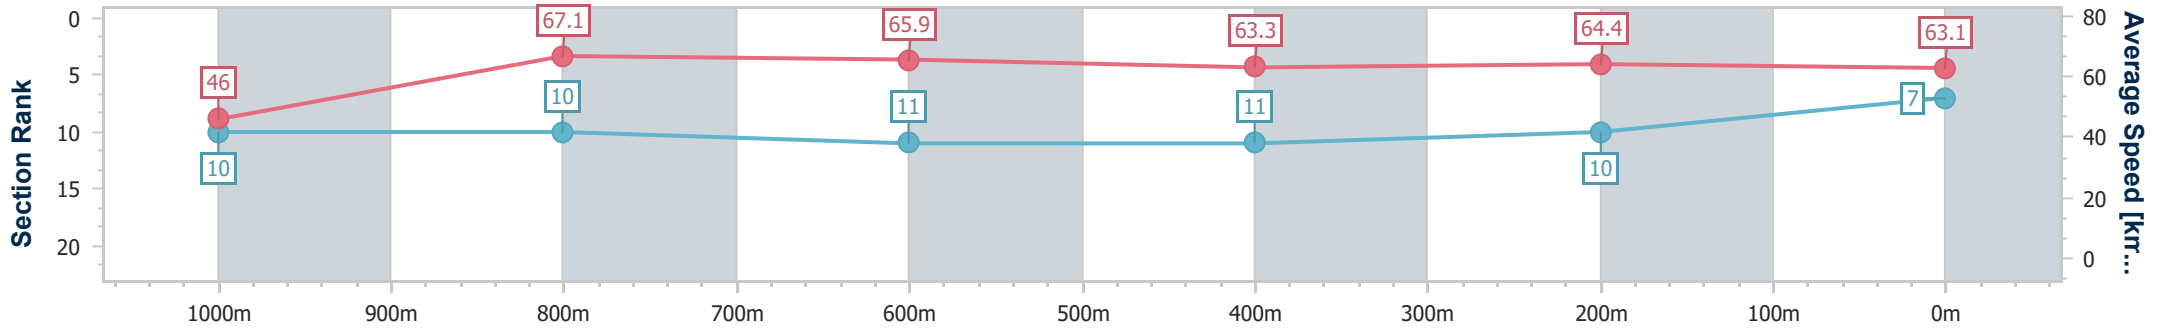

Horse/Jockey Name	Siege
Final Rank	7
Fastest Section Time (Section)	0:08.62 (Overall)
Top Speed [km/h] (Section)	68.6 (1000m)
Race State	Finished

Doomben QLD Professional
Race 9: MAGIC MILLIONS BRIGHT SHADOW - 1110m
13 May 2023 - 16:41
Track Rating: Good 4, Weather: Fine, Rail Position: True

BRISBANE
RACING CLUB

Section	Overall	1000m	800m	600m	400m	200m
Section Times	1:03.94 [7] (0:08.62)	0:55.32 [10] (0:10.77)	0:44.55 [10] (0:10.87)	0:33.68 [11] (0:11.18)	0:22.50 [11] (0:11.09)	0:11.41 [10] (0:11.41)
Average Speed [km/h]	46.0	67.1	65.9	63.3	64.4	63.1
Top Speed [km/h]	64.2	68.6	67.0	65.4	65.5	64.8
Avg. Dist. to Rail [m]	7.6	2.4	1.0	3.0	3.0	0.8
Avg. Stride Freq. [Hz]	2.2	2.4	2.4	2.3	2.3	2.3
Avg. Stride Length [m]	5.8	7.6	7.7	7.6	7.7	7.5

- [ ] Ranking at each section and finish
- -.-.- No data available at this section
- NA No data available