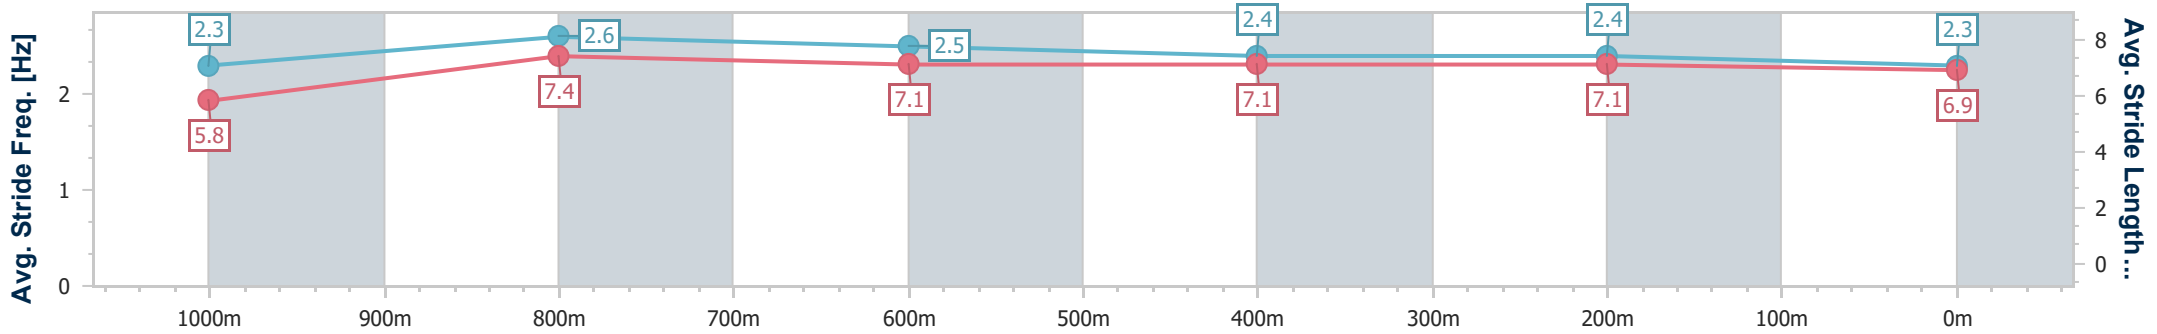

Doomben QLD Professional
Race 9: MAGIC MILLIONS BRIGHT SHADOW - 1110m
 13 May 2023 - 16:41
 Track Rating: Good 4, Weather: Fine, Rail Position: True

BRISBANE
RACING CLUB

Section	Overall	1000m	800m	600m	400m	200m
Section Times	1:04.32 [11] (0:08.23)	0:56.09 [2] (0:10.44)	0:45.65 [2] (0:10.80)	0:34.85 [1] (0:11.22)	0:23.63 [1] (0:11.29)	0:12.34 [1] (0:12.34)
Average Speed [km/h]	48.1	69.5	66.8	63.6	63.4	58.4
Top Speed [km/h]	68.0	70.4	69.7	66.0	64.9	62.6
Avg. Dist. to Rail [m]	8.5	4.5	0.3	1.3	2.1	2.2
Avg. Stride Freq. [Hz]	2.3	2.5	2.4	2.3	2.3	2.2
Avg. Stride Length [m]	5.7	7.6	7.7	7.7	7.6	7.3

- [] Ranking at each section and finish
- .-.- No data available at this section
- NA No data available

Horse/Jockey Name	Queen Bellissimo
Final Rank	12
Fastest Section Time (Section)	0:08.16 (Overall)
Top Speed [km/h] (Section)	71.2 (1000m)
Race State	Finished

Doomben QLD Professional
Race 9: MAGIC MILLIONS BRIGHT SHADOW - 1110m
 13 May 2023 - 16:41
 Track Rating: Good 4, Weather: Fine, Rail Position: True

BRISBANE
RACING CLUB

Section	Overall	1000m	800m	600m	400m	200m
Section Times	1:04.68 [12] (0:08.16)	0:56.52 [1] (0:10.35)	0:46.17 [1] (0:11.07)	0:35.10 [2] (0:11.37)	0:23.73 [2] (0:11.28)	0:12.45 [3] (0:12.45)
Average Speed [km/h]	48.5	70.2	65.9	63.4	63.4	57.8
Top Speed [km/h]	68.3	71.2	67.5	64.8	64.6	62.9
Avg. Dist. to Rail [m]	10.0	5.8	2.3	1.8	2.4	0.5
Avg. Stride Freq. [Hz]	2.3	2.6	2.5	2.4	2.4	2.3
Avg. Stride Length [m]	5.8	7.4	7.1	7.1	7.1	6.9