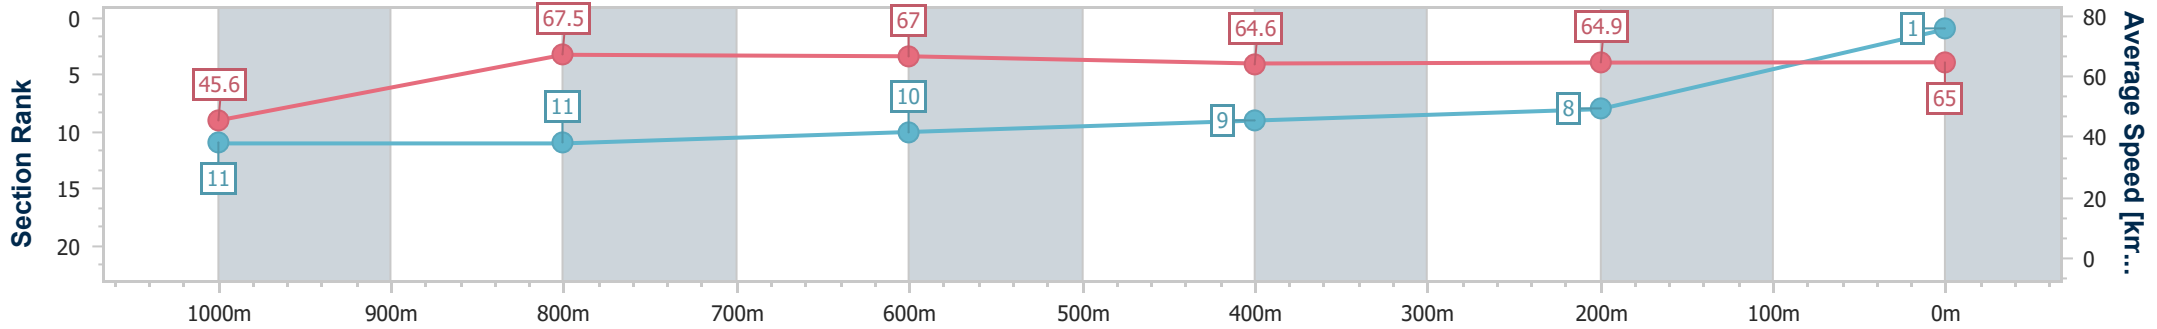

Doomben QLD Professional
Race 9: MAGIC MILLIONS BRIGHT SHADOW - 1110m
 13 May 2023 - 16:41
 Track Rating: Good 4, Weather: Fine, Rail Position: True

BRISBANE
RACING CLUB

Section	Overall	1000m	800m	600m	400m	200m
Section Times	1:03.55 [1] (0:08.68)	0:54.87 [11] (0:10.75)	0:44.12 [11] (0:10.83)	0:33.29 [10] (0:11.14)	0:22.15 [9] (0:11.06)	0:11.09 [8] (0:11.09)
Average Speed [km/h]	45.6	67.5	67.0	64.6	64.9	65.0
Top Speed [km/h]	64.4	68.3	68.8	66.1	66.6	66.4
Avg. Dist. to Rail [m]	11.9	3.3	1.5	1.3	2.0	4.3
Avg. Stride Freq. [Hz]	2.3	2.6	2.6	2.5	2.5	2.6
Avg. Stride Length [m]	5.3	6.9	7.1	7.2	7.1	7.1