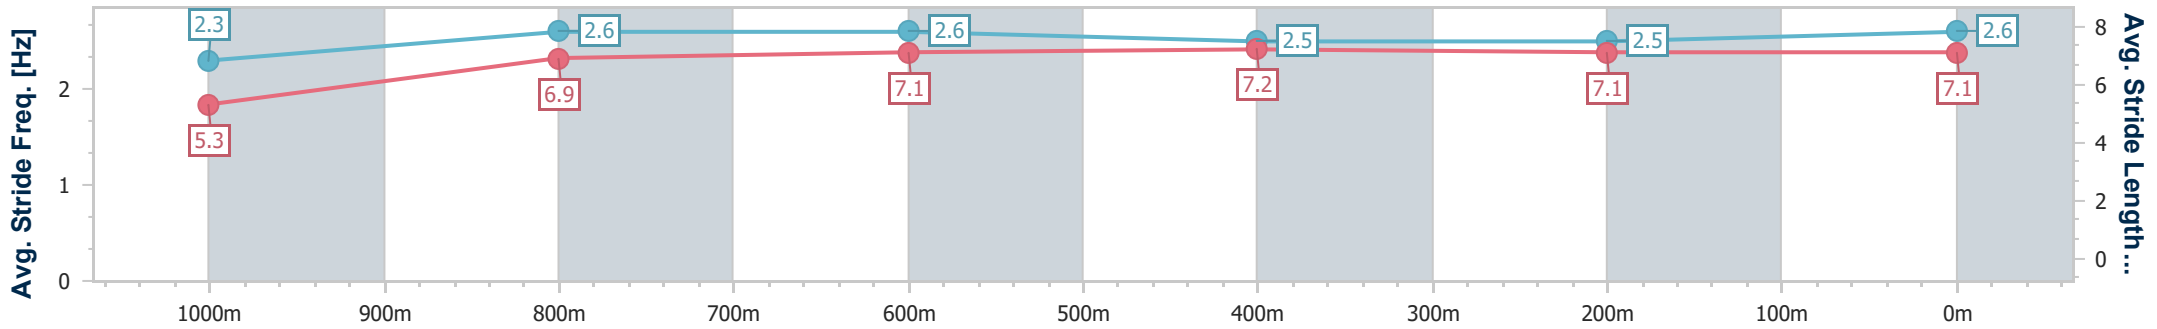

Doomben QLD Professional
Race 9: MAGIC MILLIONS BRIGHT SHADOW - 1110m
 13 May 2023 - 16:41
 Track Rating: Good 4, Weather: Fine, Rail Position: True

BRISBANE
RACING CLUB

Section	Overall	1000m	800m	600m	400m	200m
Section Times	1:03.55 [1] (0:08.68)	0:54.87 [11] (0:10.75)	0:44.12 [11] (0:10.83)	0:33.29 [10] (0:11.14)	0:22.15 [9] (0:11.06)	0:11.09 [8] (0:11.09)
Average Speed [km/h]	45.6	67.5	67.0	64.6	64.9	65.0
Top Speed [km/h]	64.4	68.3	68.8	66.1	66.6	66.4
Avg. Dist. to Rail [m]	11.9	3.3	1.5	1.3	2.0	4.3
Avg. Stride Freq. [Hz]	2.3	2.6	2.6	2.5	2.5	2.6
Avg. Stride Length [m]	5.3	6.9	7.1	7.2	7.1	7.1