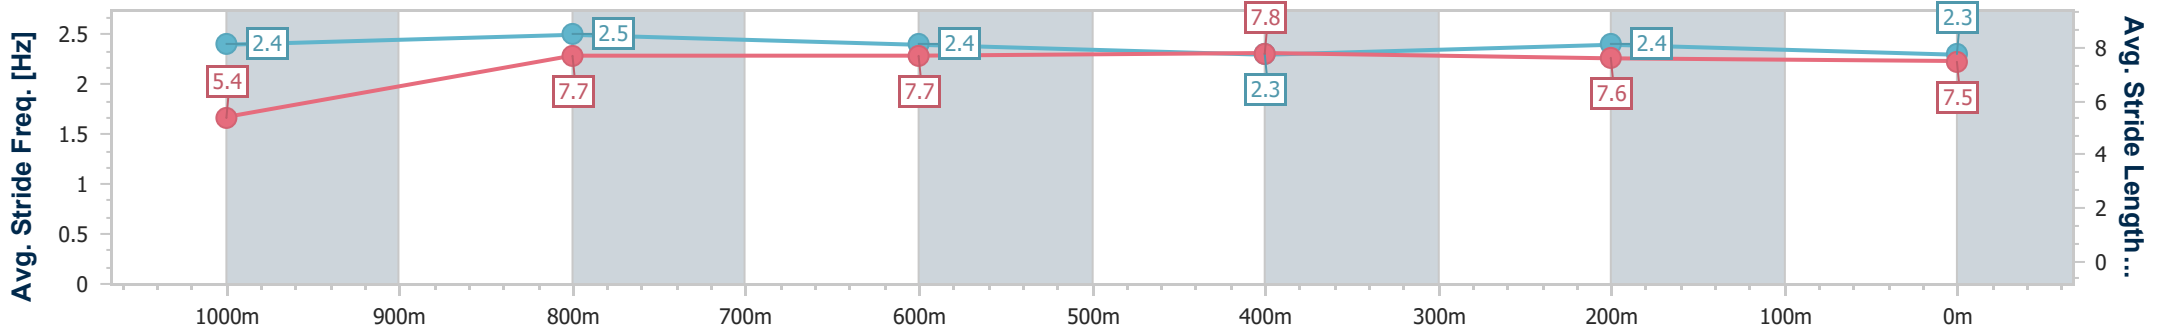

- [] Ranking at each section and finish
- .-.- No data available at this section
- NA No data available

Horse/Jockey Name	Je Suis Belle
Final Rank	10
Fastest Section Time (Section)	0:08.51 (Overall)
Top Speed [km/h] (Section)	70.9 (1000m)
Race State	Finished

Doomben QLD Professional
Race 9: MAGIC MILLIONS BRIGHT SHADOW - 1110m
 13 May 2023 - 16:41
 Track Rating: Good 4, Weather: Fine, Rail Position: True

BRISBANE
RACING CLUB

Section	Overall	1000m	800m	600m	400m	200m
Section Times	1:04.21 [10] (0:08.51)	0:55.70 [9] (0:10.62)	0:45.08 [9] (0:10.97)	0:34.11 [9] (0:11.30)	0:22.81 [10] (0:11.11)	0:11.70 [9] (0:11.70)
Average Speed [km/h]	46.7	68.4	66.4	63.8	64.7	61.5
Top Speed [km/h]	66.3	70.9	69.5	65.4	66.5	64.9
Avg. Dist. to Rail [m]	11.1	5.1	1.9	0.8	2.2	4.5
Avg. Stride Freq. [Hz]	2.4	2.5	2.4	2.3	2.4	2.3
Avg. Stride Length [m]	5.4	7.7	7.7	7.8	7.6	7.5