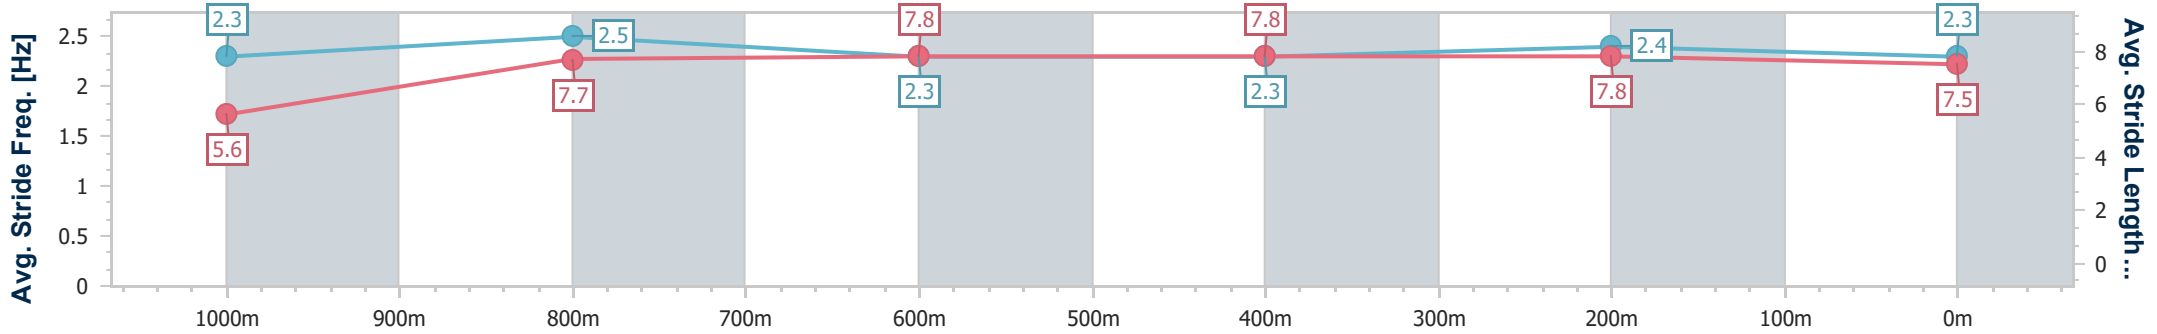

Doomben QLD Professional
Race 9: MAGIC MILLIONS BRIGHT SHADOW - 1110m
 13 May 2023 - 16:41
 Track Rating: Good 4, Weather: Fine, Rail Position: True

BRISBANE
RACING CLUB

Section	Overall	1000m	800m	600m	400m	200m
Section Times	1:03.75 [3] (0:08.41)	0:55.34 [6] (0:10.60)	0:44.74 [7] (0:10.98)	0:33.76 [8] (0:11.31)	0:22.45 [8] (0:10.97)	0:11.48 [4]
Average Speed [km/h]	47.0	68.3	66.2	63.7	65.5	62.6
Top Speed [km/h]	67.0	69.6	67.4	65.4	67.0	64.9
Avg. Dist. to Rail [m]	3.9	2.8	1.7	0.8	0.7	0.7
Avg. Stride Freq. [Hz]	2.3	2.5	2.3	2.3	2.4	2.3
Avg. Stride Length [m]	5.6	7.7	7.8	7.8	7.8	7.5