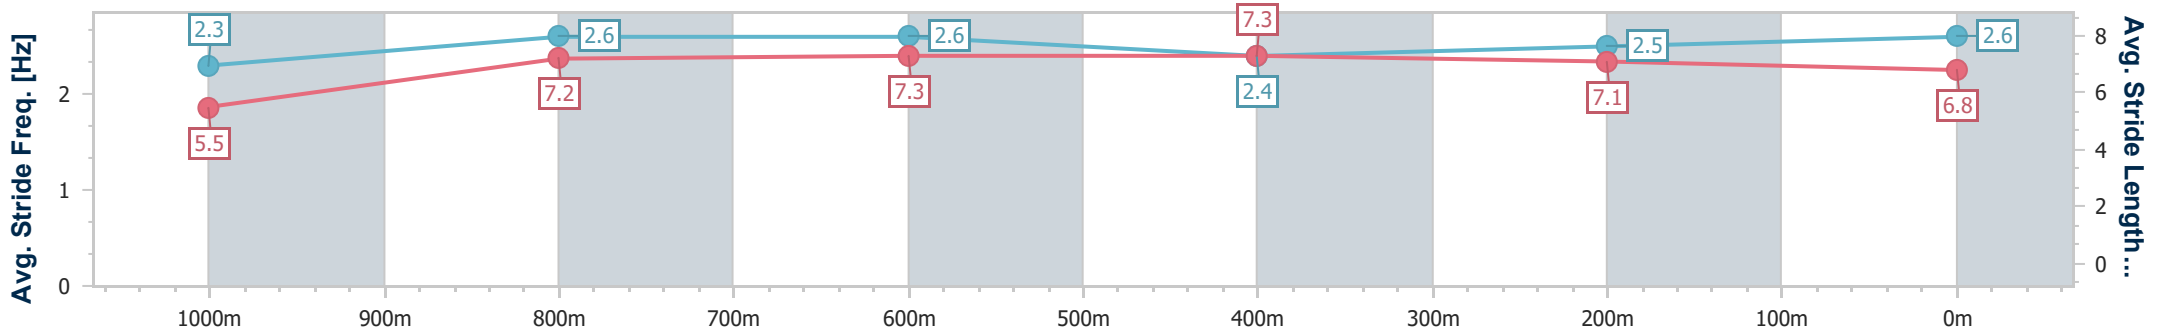

Horse/Jockey Name	A Very Fine Red
Final Rank	6
Fastest Section Time (Section)	0:08.44 (Overall)
Top Speed [km/h] (Section)	69.4 (1000m)
Race State	Finished

Doomben QLD Professional
Race 9: MAGIC MILLIONS BRIGHT SHADOW - 1110m
13 May 2023 - 16:41
Track Rating: Good 4, Weather: Fine, Rail Position: True

BRISBANE
RACING CLUB

Section	Overall	1000m	800m	600m	400m	200m
Section Times	1:03.91 [6] (0:08.44)	0:55.47 [8] (0:10.63)	0:44.84 [8] (0:10.80)	0:34.04 [6] (0:11.39)	0:22.65 [6] (0:11.10)	0:11.55 [7] (0:11.55)
Average Speed [km/h]	46.9	68.0	67.6	64.2	65.1	62.4
Top Speed [km/h]	65.2	69.4	69.0	67.2	66.2	65.6
Avg. Dist. to Rail [m]	3.6	2.0	2.7	2.6	3.7	3.1
Avg. Stride Freq. [Hz]	2.3	2.6	2.6	2.4	2.5	2.6
Avg. Stride Length [m]	5.5	7.2	7.3	7.3	7.1	6.8

- [ ] Ranking at each section and finish
- -.-.- No data available at this section
- NA No data available