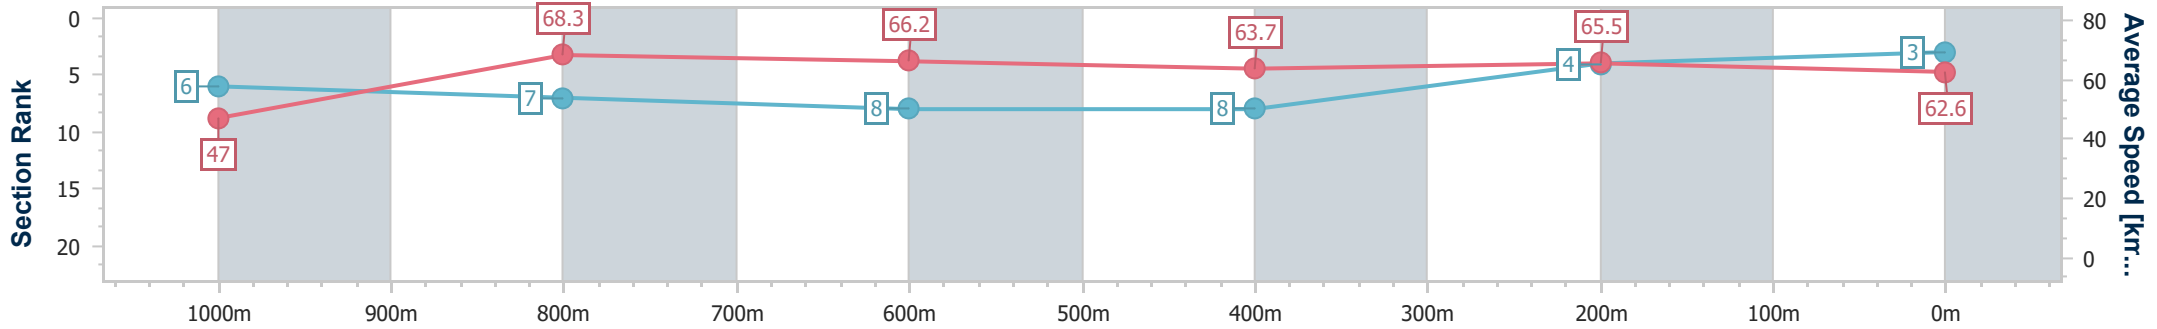

Doomben QLD Professional
Race 9: MAGIC MILLIONS BRIGHT SHADOW - 1110m
 13 May 2023 - 16:41
 Track Rating: Good 4, Weather: Fine, Rail Position: True

BRISBANE
RACING CLUB

Section	Overall	1000m	800m	600m	400m	200m
Section Times	1:03.75 [3] (0:08.41)	0:55.34 [6] (0:10.60)	0:44.74 [7] (0:10.98)	0:33.76 [8] (0:11.31)	0:22.45 [8] (0:10.97)	0:11.48 [4]
Average Speed [km/h]	47.0	68.3	66.2	63.7	65.5	62.6
Top Speed [km/h]	67.0	69.6	67.4	65.4	67.0	64.9
Avg. Dist. to Rail [m]	3.9	2.8	1.7	0.8	0.7	0.7
Avg. Stride Freq. [Hz]	2.3	2.5	2.3	2.3	2.4	2.3
Avg. Stride Length [m]	5.6	7.7	7.8	7.8	7.8	7.5