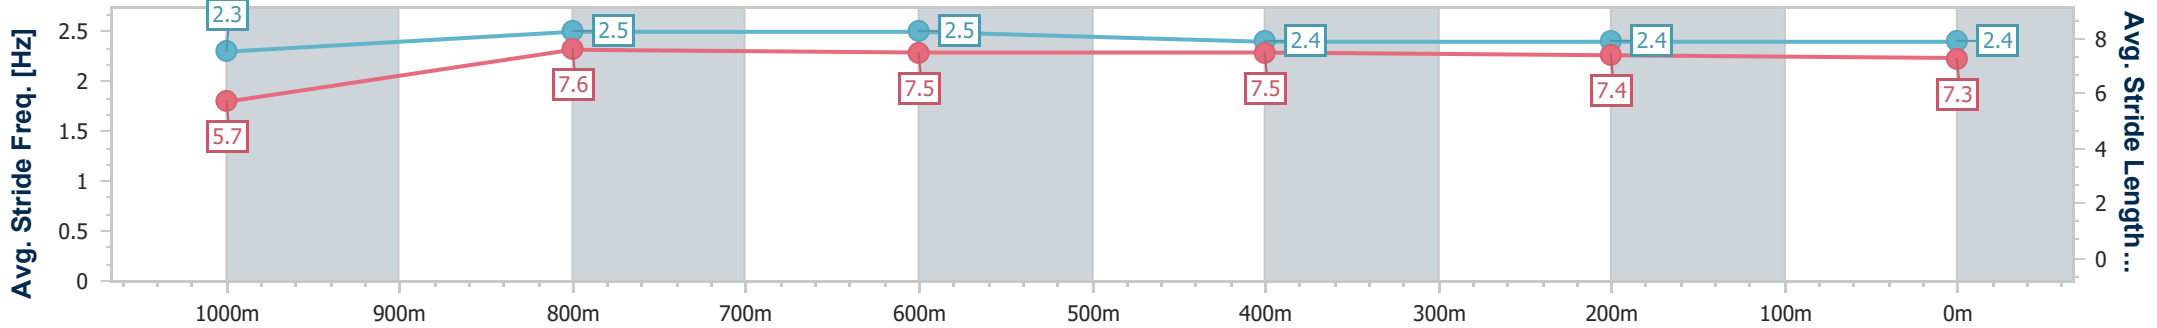

Horse/Jockey Name	Extremist
Final Rank	2
Fastest Section Time (Section)	0:08.27 (Overall)
Top Speed [km/h] (Section)	70.7 (1000m)
Race State	Finished

Doomben QLD Professional
Race 9: MAGIC MILLIONS BRIGHT SHADOW - 1110m
13 May 2023 - 16:41
Track Rating: Good 4, Weather: Fine, Rail Position: True

BRISBANE
RACING CLUB

Section	Overall	1000m	800m	600m	400m	200m
Section Times	1:03.62 [2] (0:08.27)	0:55.35 [3] (0:10.46)	0:44.89 [3] (0:10.89)	0:34.00 [3] (0:11.34)	0:22.66 [3] (0:11.19)	0:11.47 [2] (0:11.47)
Average Speed [km/h]	48.0	68.7	66.1	63.2	64.1	62.8
Top Speed [km/h]	66.7	70.7	67.4	65.4	66.1	65.0
Avg. Dist. to Rail [m]	2.0	0.3	0.5	0.7	1.3	0.6
Avg. Stride Freq. [Hz]	2.3	2.5	2.5	2.4	2.4	2.4
Avg. Stride Length [m]	5.7	7.6	7.5	7.5	7.4	7.3

- [ ] Ranking at each section and finish
- -.-.- No data available at this section
- NA No data available