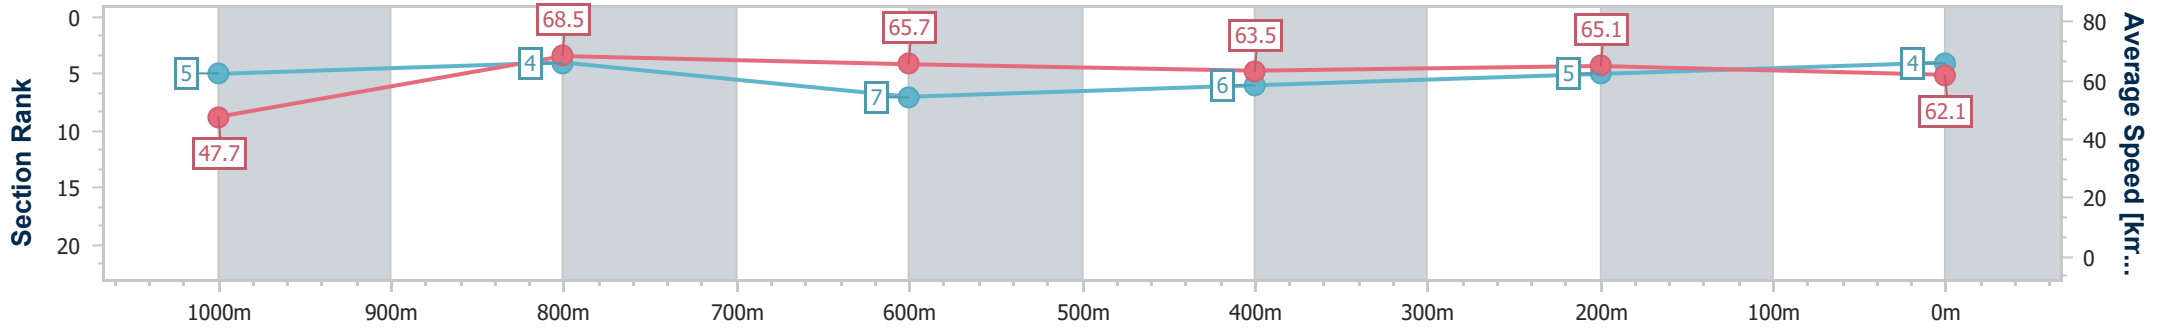

Horse/Jockey Name	Cythera
Final Rank	4
Fastest Section Time (Section)	0:08.31 (Overall)
Top Speed [km/h] (Section)	70.2 (1000m)
Race State	Finished

Doomben QLD Professional
Race 9: MAGIC MILLIONS BRIGHT SHADOW - 1110m
13 May 2023 - 16:41
Track Rating: Good 4, Weather: Fine, Rail Position: True

BRISBANE
RACING CLUB

Section	Overall	1000m	800m	600m	400m	200m
Section Times	1:03.86 [4] (0:08.31)	0:55.55 [5] (0:10.57)	0:44.98 [4] (0:11.03)	0:33.95 [7] (0:11.35)	0:22.60 [6] (0:11.02)	0:11.58 [5] (0:11.58)
Average Speed [km/h]	47.7	68.5	65.7	63.5	65.1	62.1
Top Speed [km/h]	67.5	70.2	67.4	65.9	66.3	65.0
Avg. Dist. to Rail [m]	6.0	3.6	1.3	1.0	1.2	0.5
Avg. Stride Freq. [Hz]	2.3	2.6	2.5	2.4	2.5	2.5
Avg. Stride Length [m]	5.5	7.4	7.4	7.4	7.3	7.1

- [ ] Ranking at each section and finish
- -.-.- No data available at this section
- NA No data available