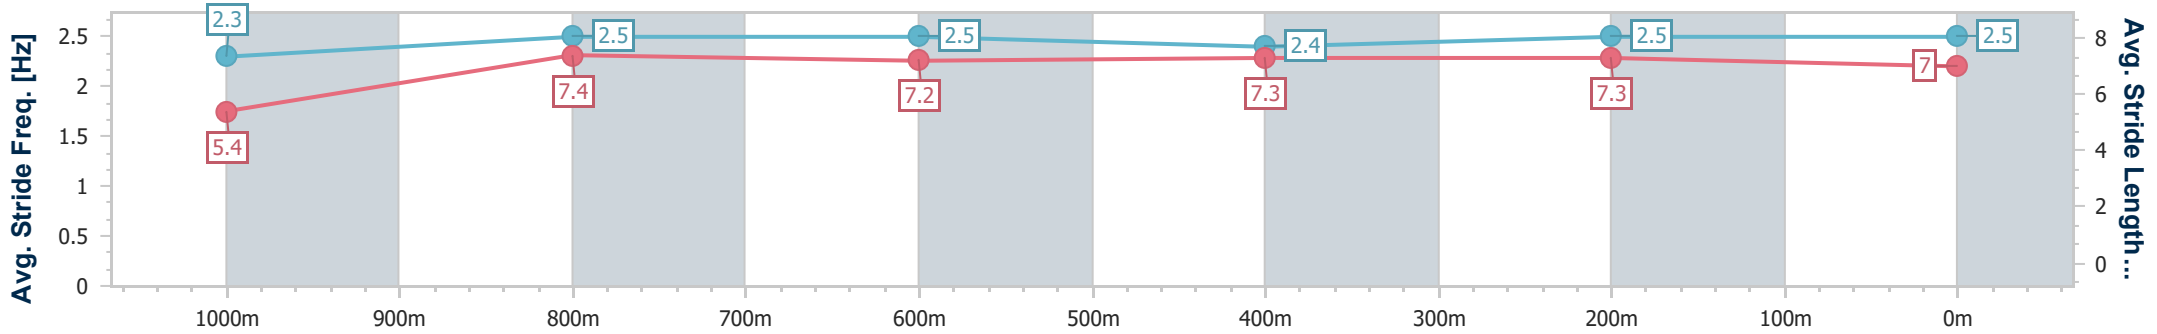

Horse/Jockey Name	Hellfest
Final Rank	8
Fastest Section Time (Section)	0:08.88 (Overall)
Top Speed [km/h] (Section)	68.3 (1000m)
Race State	Finished

Doomben QLD Professional
Race 9: MAGIC MILLIONS BRIGHT SHADOW - 1110m
13 May 2023 - 16:41
Track Rating: Good 4, Weather: Fine, Rail Position: True

BRISBANE
RACING CLUB

Section	Overall	1000m	800m	600m	400m	200m
Section Times	1:03.96 [8] (0:08.88)	0:55.08 [12] (0:10.68)	0:44.40 [12] (0:10.82)	0:33.58 [12] (0:11.35)	0:22.23 [13] (0:10.87)	0:11.36 [12] (0:11.36)
Average Speed [km/h]	44.7	67.4	66.8	63.7	66.0	63.4
Top Speed [km/h]	64.1	68.3	68.0	66.3	68.1	65.7
Avg. Dist. to Rail [m]	9.6	1.0	0.8	0.9	1.6	3.5
Avg. Stride Freq. [Hz]	2.3	2.5	2.5	2.4	2.5	2.5
Avg. Stride Length [m]	5.4	7.4	7.2	7.3	7.3	7.0

- [ ] Ranking at each section and finish
- -.-.- No data available at this section
- NA No data available