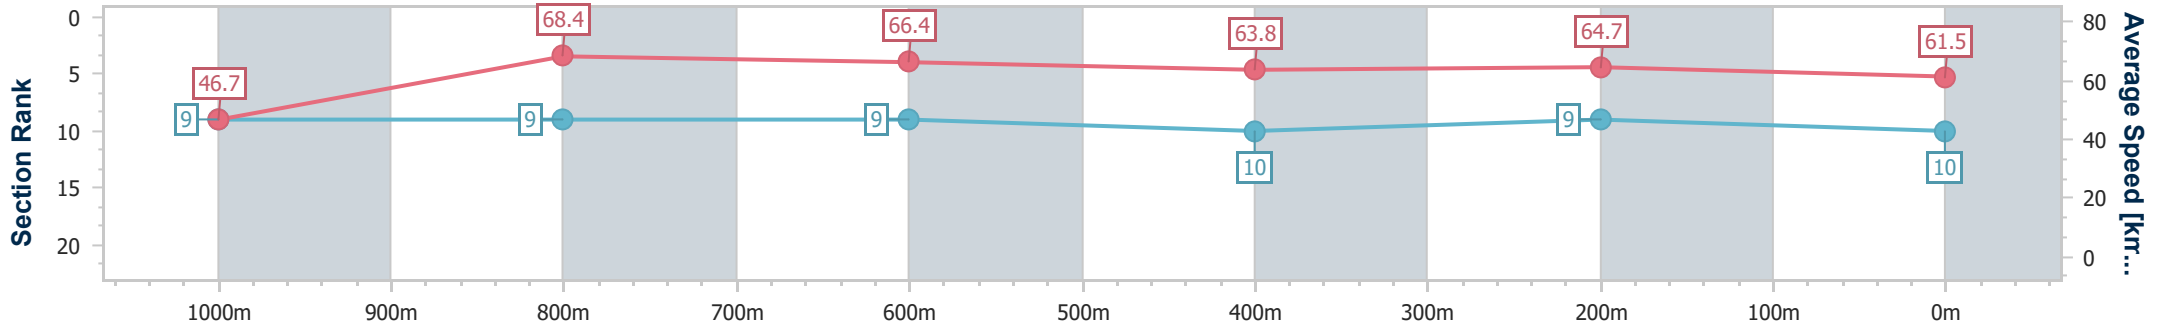

- [] Ranking at each section and finish
- .-.- No data available at this section
- NA No data available

Horse/Jockey Name	Je Suis Belle
Final Rank	10
Fastest Section Time (Section)	0:08.51 (Overall)
Top Speed [km/h] (Section)	70.9 (1000m)
Race State	Finished

Doomben QLD Professional
Race 9: MAGIC MILLIONS BRIGHT SHADOW - 1110m
 13 May 2023 - 16:41
 Track Rating: Good 4, Weather: Fine, Rail Position: True

BRISBANE
RACING CLUB

Section	Overall	1000m	800m	600m	400m	200m
Section Times	1:04.21 [10] (0:08.51)	0:55.70 [9] (0:10.62)	0:45.08 [9] (0:10.97)	0:34.11 [9] (0:11.30)	0:22.81 [10] (0:11.11)	0:11.70 [9] (0:11.70)
Average Speed [km/h]	46.7	68.4	66.4	63.8	64.7	61.5
Top Speed [km/h]	66.3	70.9	69.5	65.4	66.5	64.9
Avg. Dist. to Rail [m]	11.1	5.1	1.9	0.8	2.2	4.5
Avg. Stride Freq. [Hz]	2.4	2.5	2.4	2.3	2.4	2.3
Avg. Stride Length [m]	5.4	7.7	7.7	7.8	7.6	7.5