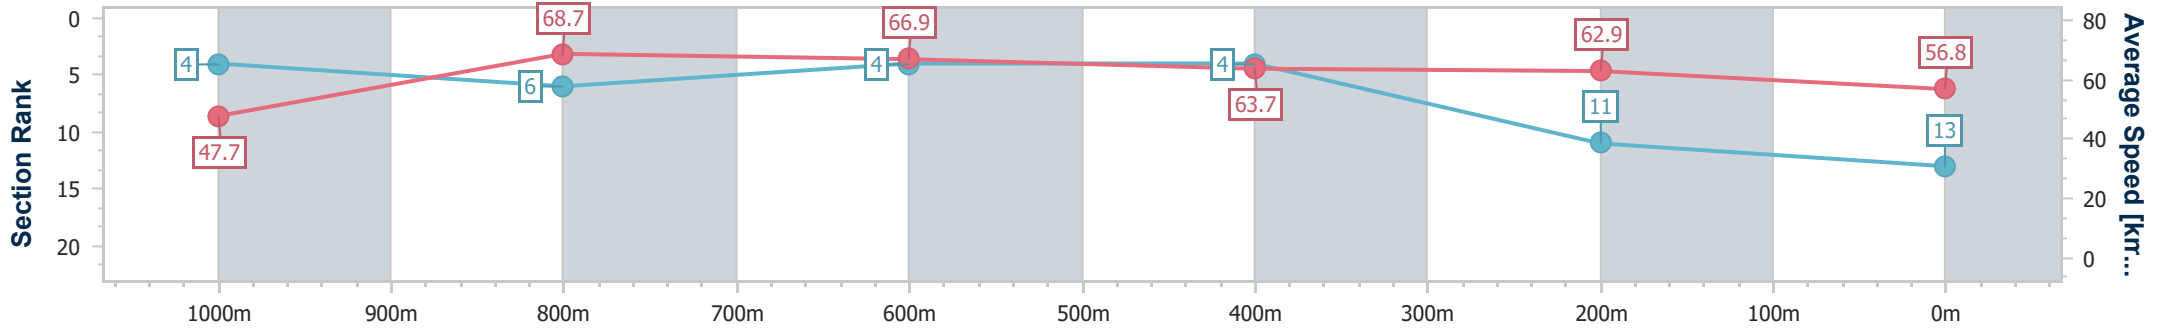

- [] Ranking at each section and finish
- .-.- No data available at this section
- NA No data available

Horse/Jockey Name	Serigala
Final Rank	13
Fastest Section Time (Section)	0:08.30 (Overall)
Top Speed [km/h] (Section)	69.8 (1000m)
Race State	Finished

Doomben QLD Professional
Race 9: MAGIC MILLIONS BRIGHT SHADOW - 1110m
 13 May 2023 - 16:41
 Track Rating: Good 4, Weather: Fine, Rail Position: True

BRISBANE
RACING CLUB

Section	Overall	1000m	800m	600m	400m	200m
Section Times	1:05.20 [13] (0:08.30)	0:56.90 [4] (0:10.59)	0:46.31 [6] (0:10.88)	0:35.43 [4] (0:11.31)	0:24.12 [4] (0:11.46)	0:12.66 [11] (0:12.66)
Average Speed [km/h]	47.7	68.7	66.9	63.7	62.9	56.8
Top Speed [km/h]	66.6	69.8	69.5	67.1	64.4	61.7
Avg. Dist. to Rail [m]	6.8	4.5	2.5	1.0	1.5	2.5
Avg. Stride Freq. [Hz]	2.4	2.7	2.6	2.5	2.5	2.4
Avg. Stride Length [m]	5.4	7.0	7.0	7.0	6.9	6.6