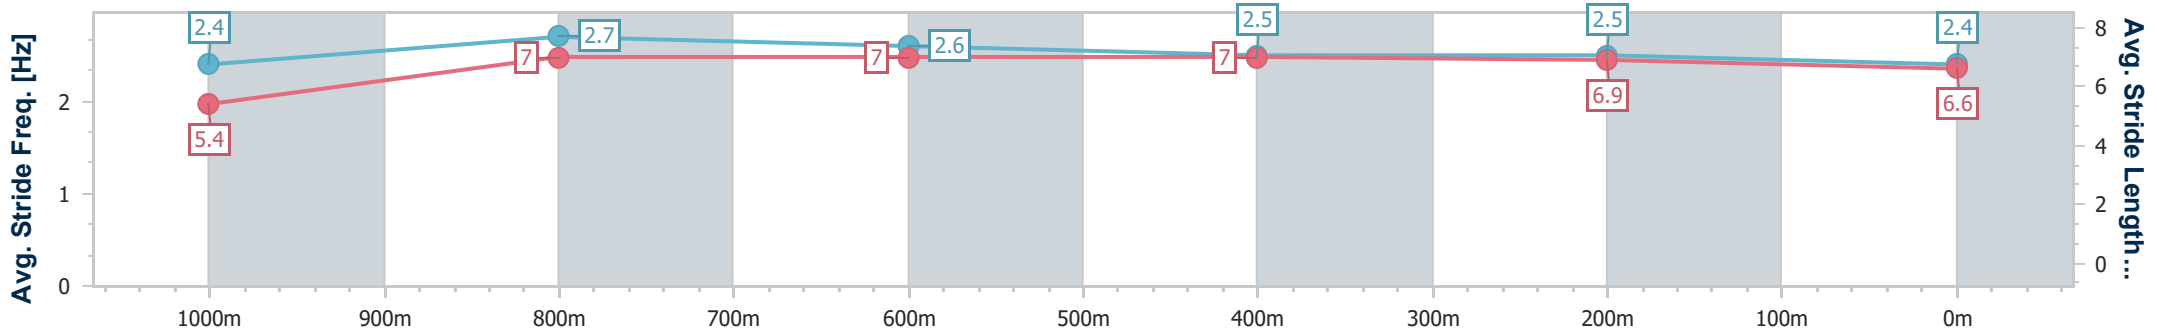

Doomben QLD Professional
Race 9: MAGIC MILLIONS BRIGHT SHADOW - 1110m
 13 May 2023 - 16:41
 Track Rating: Good 4, Weather: Fine, Rail Position: True

BRISBANE
RACING CLUB

Section	Overall	1000m	800m	600m	400m	200m
Section Times	1:04.68 [12] (0:08.16)	0:56.52 [1] (0:10.35)	0:46.17 [1] (0:11.07)	0:35.10 [2] (0:11.37)	0:23.73 [2] (0:11.28)	0:12.45 [3] (0:12.45)
Average Speed [km/h]	48.5	70.2	65.9	63.4	63.4	57.8
Top Speed [km/h]	68.3	71.2	67.5	64.8	64.6	62.9
Avg. Dist. to Rail [m]	10.0	5.8	2.3	1.8	2.4	0.5
Avg. Stride Freq. [Hz]	2.3	2.6	2.5	2.4	2.4	2.3
Avg. Stride Length [m]	5.8	7.4	7.1	7.1	7.1	6.9

- [] Ranking at each section and finish
- .-.- No data available at this section
- NA No data available

Horse/Jockey Name	Serigala
Final Rank	13
Fastest Section Time (Section)	0:08.30 (Overall)
Top Speed [km/h] (Section)	69.8 (1000m)
Race State	Finished

Doomben QLD Professional
Race 9: MAGIC MILLIONS BRIGHT SHADOW - 1110m
 13 May 2023 - 16:41
 Track Rating: Good 4, Weather: Fine, Rail Position: True

BRISBANE
RACING CLUB

Section	Overall	1000m	800m	600m	400m	200m
Section Times	1:05.20 [13] (0:08.30)	0:56.90 [4] (0:10.59)	0:46.31 [6] (0:10.88)	0:35.43 [4] (0:11.31)	0:24.12 [4] (0:11.46)	0:12.66 [11] (0:12.66)
Average Speed [km/h]	47.7	68.7	66.9	63.7	62.9	56.8
Top Speed [km/h]	66.6	69.8	69.5	67.1	64.4	61.7
Avg. Dist. to Rail [m]	6.8	4.5	2.5	1.0	1.5	2.5
Avg. Stride Freq. [Hz]	2.4	2.7	2.6	2.5	2.5	2.4
Avg. Stride Length [m]	5.4	7.0	7.0	7.0	6.9	6.6