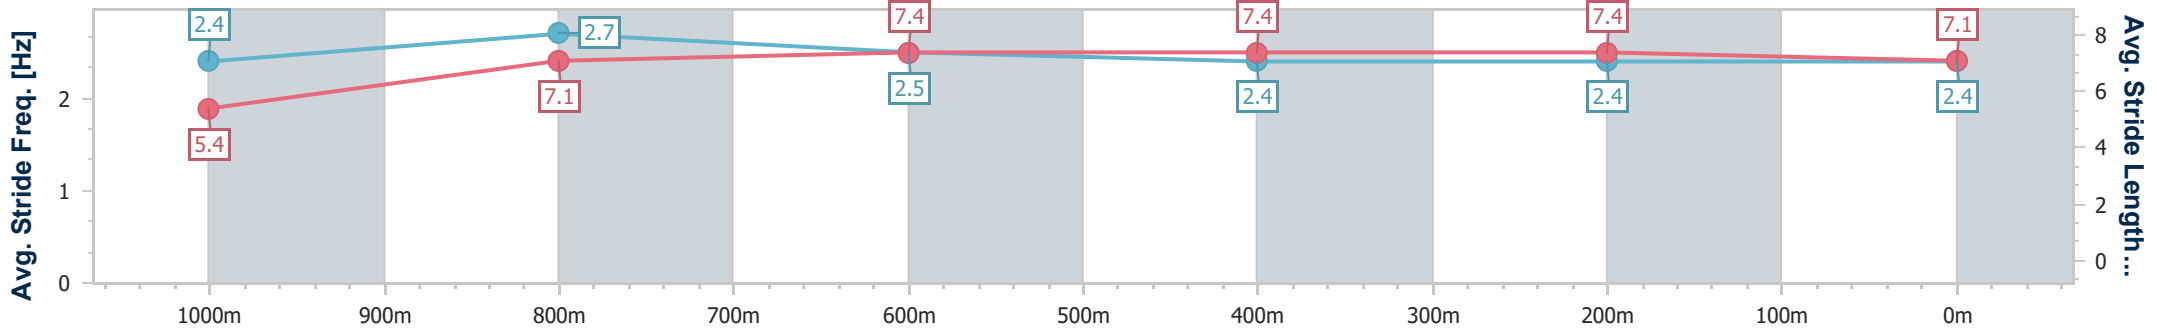

- [] Ranking at each section and finish
- .-.- No data available at this section
- NA No data available

Horse/Jockey Name	Ghaanati
Final Rank	9
Fastest Section Time (Section)	0:08.42 (Overall)
Top Speed [km/h] (Section)	70.9 (1000m)
Race State	Finished

Doomben QLD Professional
Race 9: MAGIC MILLIONS BRIGHT SHADOW - 1110m
 13 May 2023 - 16:41
 Track Rating: Good 4, Weather: Fine, Rail Position: True

BRISBANE
RACING CLUB

Section	Overall	1000m	800m	600m	400m	200m
Section Times	1:04.13 [9] (0:08.42)	0:55.71 [7] (0:10.47)	0:45.24 [5] (0:10.96)	0:34.28 [5] (0:11.36)	0:22.92 [5] (0:11.08)	0:11.84 [6] (0:11.84)
Average Speed [km/h]	47.0	68.8	65.9	63.2	64.7	60.8
Top Speed [km/h]	66.8	70.9	68.2	65.0	65.6	65.3
Avg. Dist. to Rail [m]	3.0	1.0	0.5	0.7	1.8	1.5
Avg. Stride Freq. [Hz]	2.4	2.7	2.5	2.4	2.4	2.4
Avg. Stride Length [m]	5.4	7.1	7.4	7.4	7.4	7.1