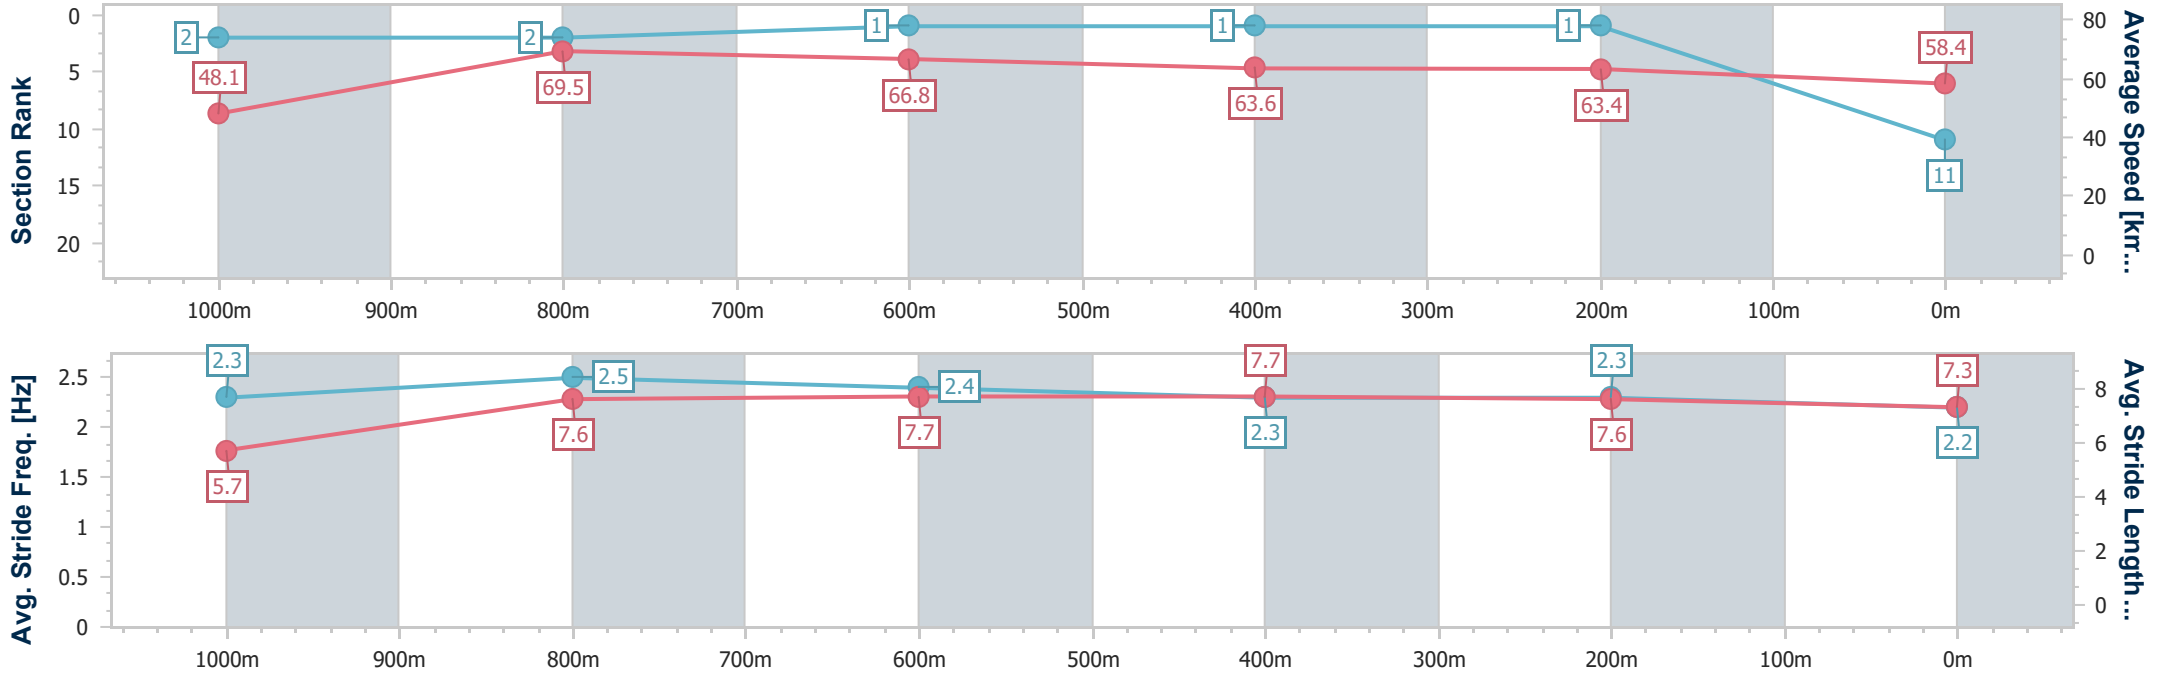

Doomben QLD Professional
Race 9: MAGIC MILLIONS BRIGHT SHADOW - 1110m
 13 May 2023 - 16:41
 Track Rating: Good 4, Weather: Fine, Rail Position: True

BRISBANE
RACING CLUB

Section	Overall	1000m	800m	600m	400m	200m
Section Times	1:04.21 [10] (0:08.51)	0:55.70 [9] (0:10.62)	0:45.08 [9] (0:10.97)	0:34.11 [9] (0:11.30)	0:22.81 [10] (0:11.11)	0:11.70 [9] (0:11.70)
Average Speed [km/h]	46.7	68.4	66.4	63.8	64.7	61.5
Top Speed [km/h]	66.3	70.9	69.5	65.4	66.5	64.9
Avg. Dist. to Rail [m]	11.1	5.1	1.9	0.8	2.2	4.5
Avg. Stride Freq. [Hz]	2.4	2.5	2.4	2.3	2.4	2.3
Avg. Stride Length [m]	5.4	7.7	7.7	7.8	7.6	7.5

- [] Ranking at each section and finish
- .-.- No data available at this section
- NA No data available

Horse/Jockey Name	Typhoon Taavi
Final Rank	11
Fastest Section Time (Section)	0:08.23 (Overall)
Top Speed [km/h] (Section)	70.4 (1000m)
Race State	Finished

Doomben QLD Professional
Race 9: MAGIC MILLIONS BRIGHT SHADOW - 1110m
 13 May 2023 - 16:41
 Track Rating: Good 4, Weather: Fine, Rail Position: True

BRISBANE
RACING CLUB

Section	Overall	1000m	800m	600m	400m	200m
Section Times	1:04.32 [11] (0:08.23)	0:56.09 [2] (0:10.44)	0:45.65 [2] (0:10.80)	0:34.85 [1] (0:11.22)	0:23.63 [1] (0:11.29)	0:12.34 [1] (0:12.34)
Average Speed [km/h]	48.1	69.5	66.8	63.6	63.4	58.4
Top Speed [km/h]	68.0	70.4	69.7	66.0	64.9	62.6
Avg. Dist. to Rail [m]	8.5	4.5	0.3	1.3	2.1	2.2
Avg. Stride Freq. [Hz]	2.3	2.5	2.4	2.3	2.3	2.2
Avg. Stride Length [m]	5.7	7.6	7.7	7.7	7.6	7.3