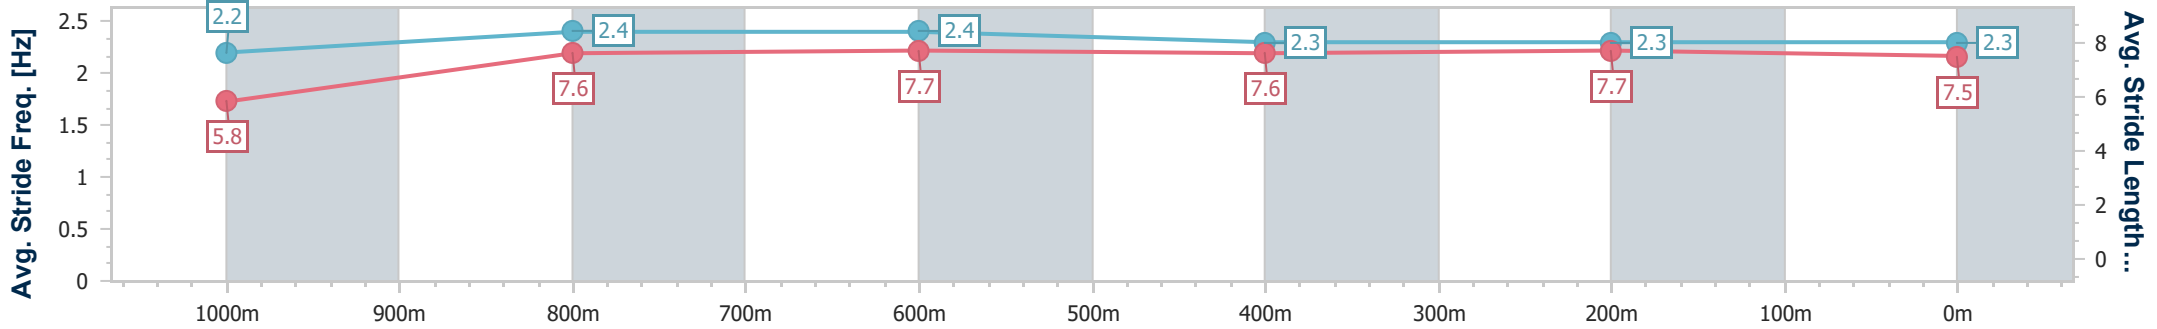

Horse/Jockey Name	Siege
Final Rank	7
Fastest Section Time (Section)	0:08.62 (Overall)
Top Speed [km/h] (Section)	68.6 (1000m)
Race State	Finished

Doomben QLD Professional
Race 9: MAGIC MILLIONS BRIGHT SHADOW - 1110m
13 May 2023 - 16:41
Track Rating: Good 4, Weather: Fine, Rail Position: True

BRISBANE
RACING CLUB

Section	Overall	1000m	800m	600m	400m	200m
Section Times	1:03.94 [7] (0:08.62)	0:55.32 [10] (0:10.77)	0:44.55 [10] (0:10.87)	0:33.68 [11] (0:11.18)	0:22.50 [11] (0:11.09)	0:11.41 [10] (0:11.41)
Average Speed [km/h]	46.0	67.1	65.9	63.3	64.4	63.1
Top Speed [km/h]	64.2	68.6	67.0	65.4	65.5	64.8
Avg. Dist. to Rail [m]	7.6	2.4	1.0	3.0	3.0	0.8
Avg. Stride Freq. [Hz]	2.2	2.4	2.4	2.3	2.3	2.3
Avg. Stride Length [m]	5.8	7.6	7.7	7.6	7.7	7.5

- [ ] Ranking at each section and finish
- -.-.- No data available at this section
- NA No data available