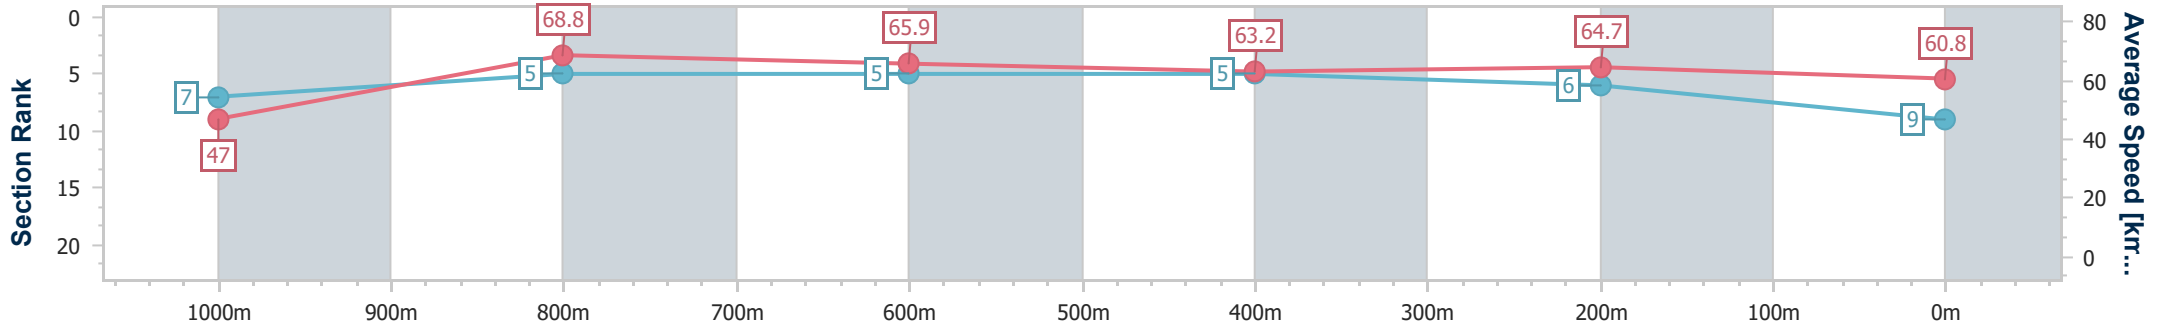

Horse/Jockey Name	Ghaanati
Final Rank	9
Fastest Section Time (Section)	0:08.42 (Overall)
Top Speed [km/h] (Section)	70.9 (1000m)
Race State	Finished

Doomben QLD Professional
Race 9: MAGIC MILLIONS BRIGHT SHADOW - 1110m
13 May 2023 - 16:41
Track Rating: Good 4, Weather: Fine, Rail Position: True

BRISBANE
RACING CLUB

Section	Overall	1000m	800m	600m	400m	200m
Section Times	1:04.13 [9] (0:08.42)	0:55.71 [7] (0:10.47)	0:45.24 [5] (0:10.96)	0:34.28 [5] (0:11.36)	0:22.92 [5] (0:11.08)	0:11.84 [6] (0:11.84)
Average Speed [km/h]	47.0	68.8	65.9	63.2	64.7	60.8
Top Speed [km/h]	66.8	70.9	68.2	65.0	65.6	65.3
Avg. Dist. to Rail [m]	3.0	1.0	0.5	0.7	1.8	1.5
Avg. Stride Freq. [Hz]	2.4	2.7	2.5	2.4	2.4	2.4
Avg. Stride Length [m]	5.4	7.1	7.4	7.4	7.4	7.1

- [ ] Ranking at each section and finish
- -.-.- No data available at this section
- NA No data available