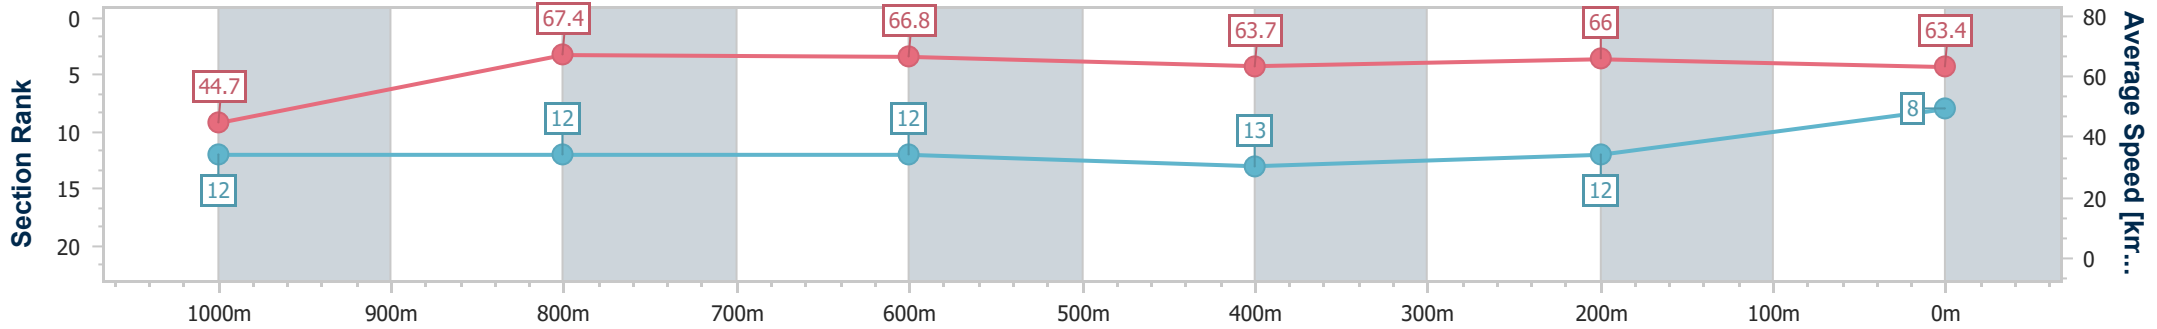

Horse/Jockey Name	Hellfest
Final Rank	8
Fastest Section Time (Section)	0:08.88 (Overall)
Top Speed [km/h] (Section)	68.3 (1000m)
Race State	Finished

Doomben QLD Professional
Race 9: MAGIC MILLIONS BRIGHT SHADOW - 1110m
13 May 2023 - 16:41
Track Rating: Good 4, Weather: Fine, Rail Position: True

BRISBANE
RACING CLUB

Section	Overall	1000m	800m	600m	400m	200m
Section Times	1:03.96 [8] (0:08.88)	0:55.08 [12] (0:10.68)	0:44.40 [12] (0:10.82)	0:33.58 [12] (0:11.35)	0:22.23 [13] (0:10.87)	0:11.36 [12] (0:11.36)
Average Speed [km/h]	44.7	67.4	66.8	63.7	66.0	63.4
Top Speed [km/h]	64.1	68.3	68.0	66.3	68.1	65.7
Avg. Dist. to Rail [m]	9.6	1.0	0.8	0.9	1.6	3.5
Avg. Stride Freq. [Hz]	2.3	2.5	2.5	2.4	2.5	2.5
Avg. Stride Length [m]	5.4	7.4	7.2	7.3	7.3	7.0

- [ ] Ranking at each section and finish
- -.-.- No data available at this section
- NA No data available