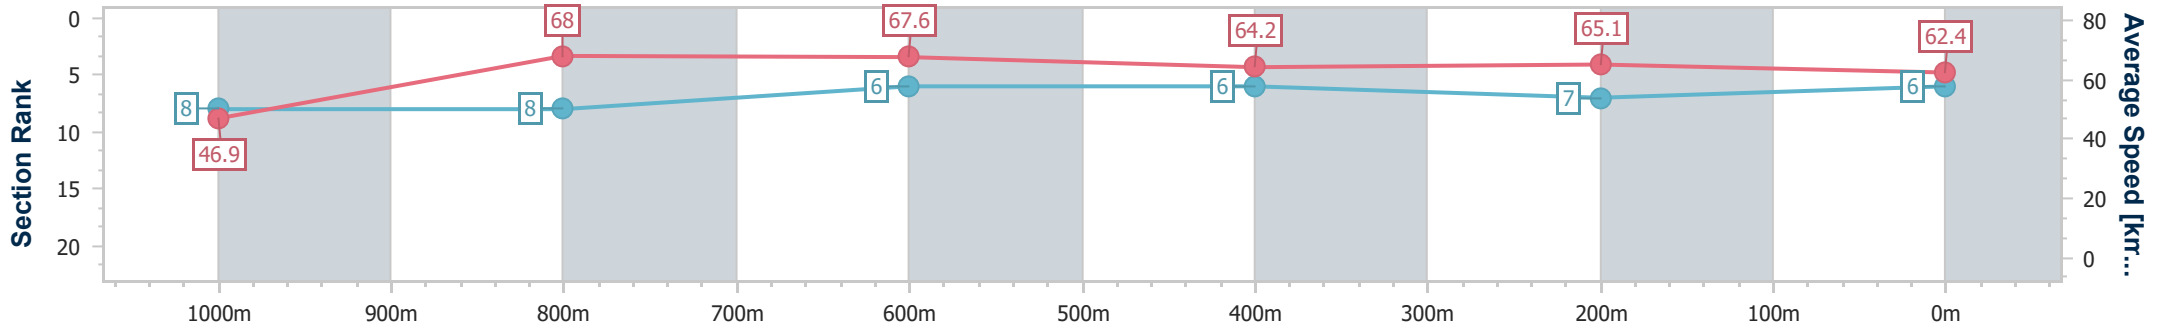

Horse/Jockey Name	A Very Fine Red
Final Rank	6
Fastest Section Time (Section)	0:08.44 (Overall)
Top Speed [km/h] (Section)	69.4 (1000m)
Race State	Finished

Doomben QLD Professional
Race 9: MAGIC MILLIONS BRIGHT SHADOW - 1110m
13 May 2023 - 16:41
Track Rating: Good 4, Weather: Fine, Rail Position: True

BRISBANE
RACING CLUB

Section	Overall	1000m	800m	600m	400m	200m
Section Times	1:03.91 [6] (0:08.44)	0:55.47 [8] (0:10.63)	0:44.84 [8] (0:10.80)	0:34.04 [6] (0:11.39)	0:22.65 [6] (0:11.10)	0:11.55 [7] (0:11.55)
Average Speed [km/h]	46.9	68.0	67.6	64.2	65.1	62.4
Top Speed [km/h]	65.2	69.4	69.0	67.2	66.2	65.6
Avg. Dist. to Rail [m]	3.6	2.0	2.7	2.6	3.7	3.1
Avg. Stride Freq. [Hz]	2.3	2.6	2.6	2.4	2.5	2.6
Avg. Stride Length [m]	5.5	7.2	7.3	7.3	7.1	6.8

- [ ] Ranking at each section and finish
- -.-.- No data available at this section
- NA No data available