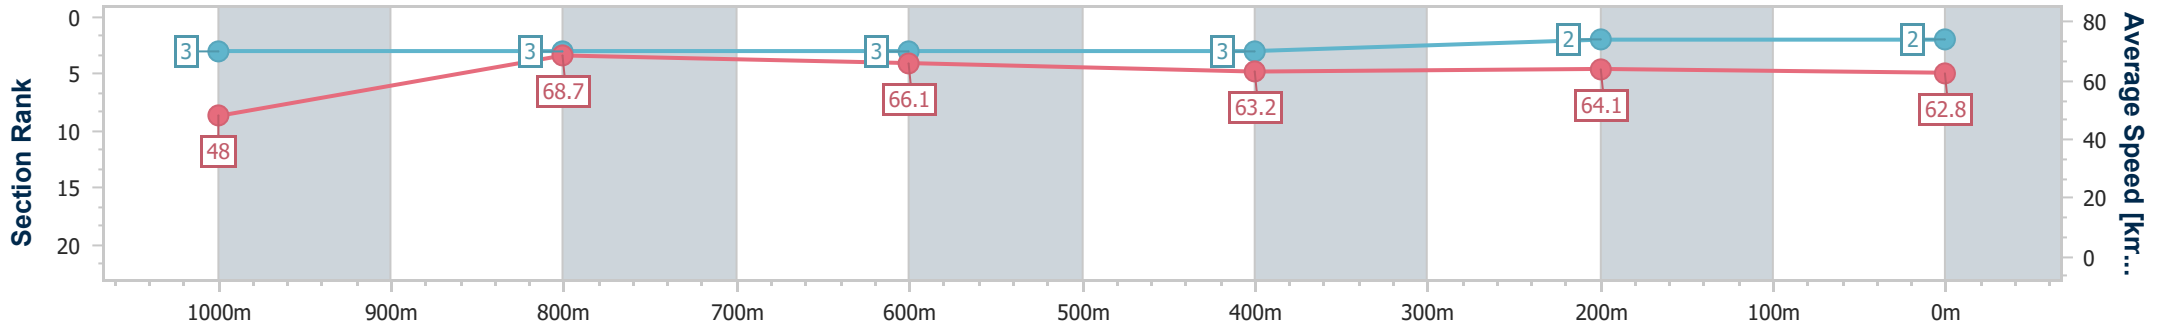

Horse/Jockey Name	Extremist
Final Rank	2
Fastest Section Time (Section)	0:08.27 (Overall)
Top Speed [km/h] (Section)	70.7 (1000m)
Race State	Finished

Doomben QLD Professional
Race 9: MAGIC MILLIONS BRIGHT SHADOW - 1110m
13 May 2023 - 16:41
Track Rating: Good 4, Weather: Fine, Rail Position: True

BRISBANE
RACING CLUB

Section	Overall	1000m	800m	600m	400m	200m
Section Times	1:03.62 [2] (0:08.27)	0:55.35 [3] (0:10.46)	0:44.89 [3] (0:10.89)	0:34.00 [3] (0:11.34)	0:22.66 [3] (0:11.19)	0:11.47 [2] (0:11.47)
Average Speed [km/h]	48.0	68.7	66.1	63.2	64.1	62.8
Top Speed [km/h]	66.7	70.7	67.4	65.4	66.1	65.0
Avg. Dist. to Rail [m]	2.0	0.3	0.5	0.7	1.3	0.6
Avg. Stride Freq. [Hz]	2.3	2.5	2.5	2.4	2.4	2.4
Avg. Stride Length [m]	5.7	7.6	7.5	7.5	7.4	7.3

- [ ] Ranking at each section and finish
- -.-.- No data available at this section
- NA No data available