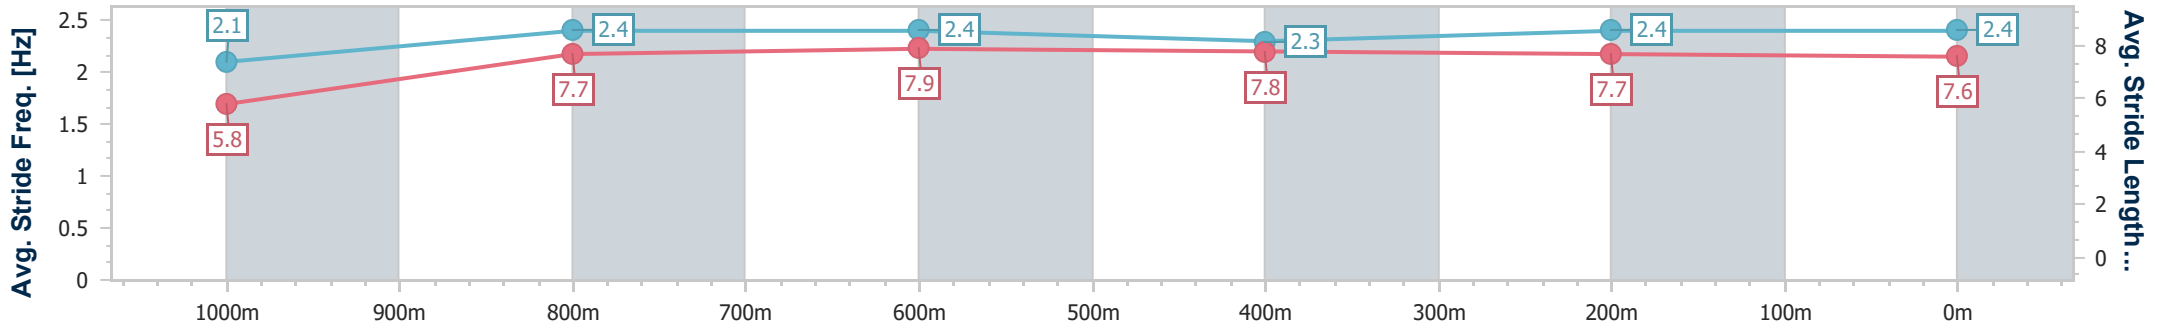

Horse/Jockey Name	Sneaky Five
Final Rank	5
Fastest Section Time (Section)	0:08.88 (Overall)
Top Speed [km/h] (Section)	69.2 (800m)
Race State	Finished

Doomben QLD Professional
Race 9: MAGIC MILLIONS BRIGHT SHADOW - 1110m
13 May 2023 - 16:41
Track Rating: Good 4, Weather: Fine, Rail Position: True

BRISBANE
RACING CLUB

Section	Overall	1000m	800m	600m	400m	200m
Section Times	1:03.87 [5] (0:08.88)	0:54.99 [12] (0:10.84)	0:44.15 [13] (0:10.81)	0:33.34 [13] (0:11.18)	0:22.16 [12] (0:10.93)	0:11.23 [13]
Average Speed [km/h]	44.8	66.7	67.4	64.9	65.9	64.2
Top Speed [km/h]	63.0	68.6	69.2	67.1	68.1	67.2
Avg. Dist. to Rail [m]	12.8	3.3	2.1	1.7	2.7	6.5
Avg. Stride Freq. [Hz]	2.1	2.4	2.4	2.3	2.4	2.4
Avg. Stride Length [m]	5.8	7.7	7.9	7.8	7.7	7.6

- [ ] Ranking at each section and finish
- -.-.- No data available at this section
- NA No data available