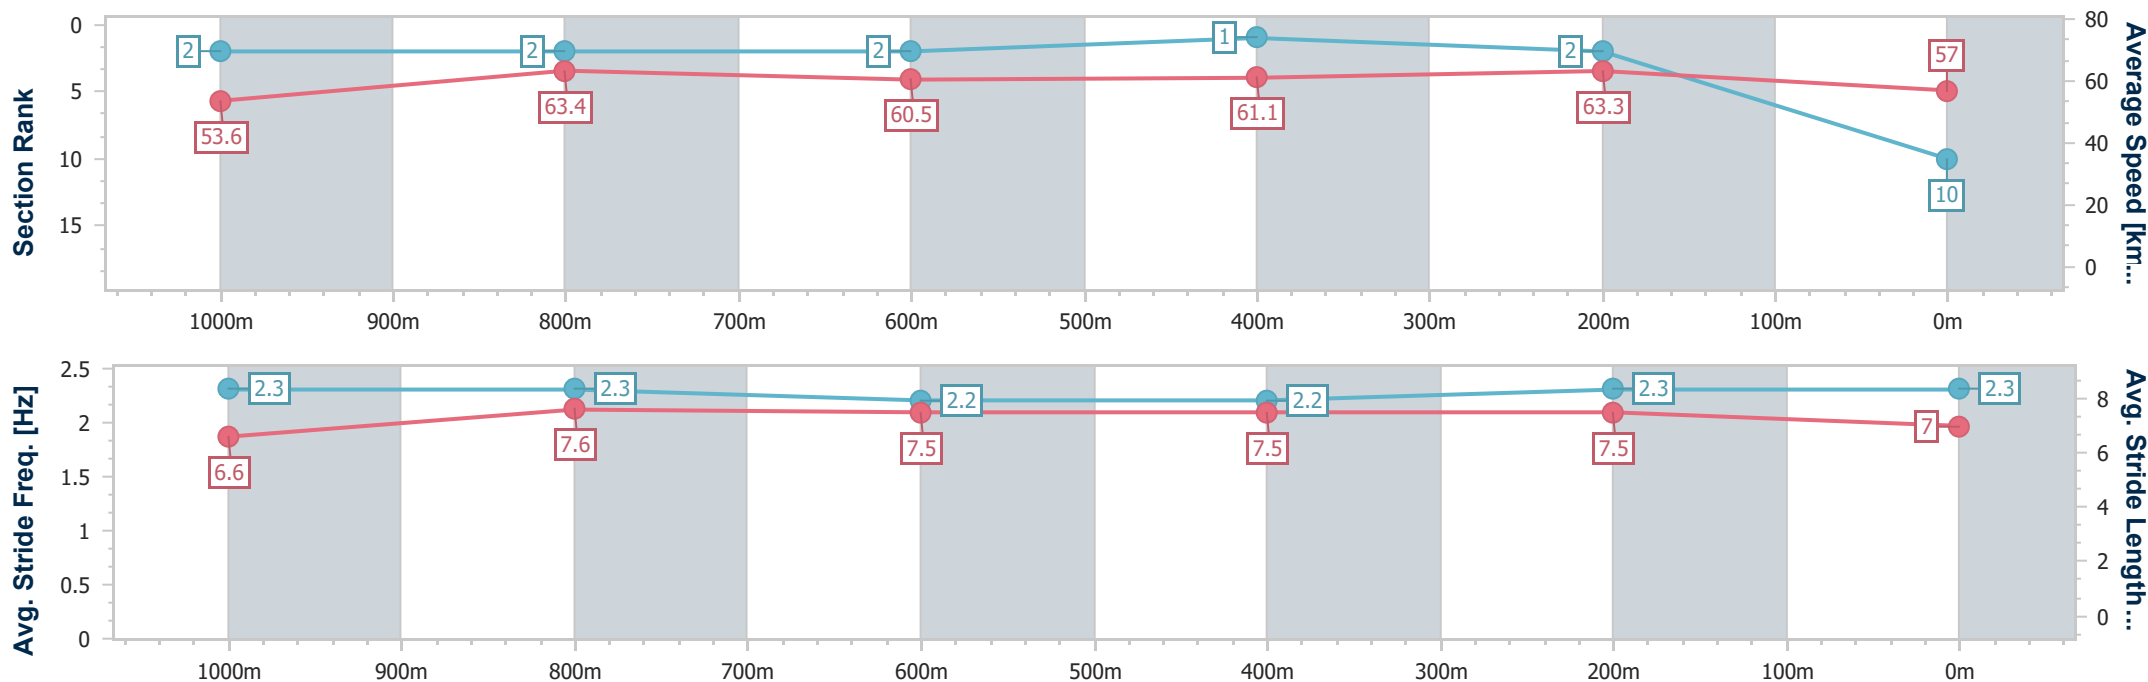

BRISBANE
RACING CLUB

Section	Overall	1000m	800m	600m	400m	200m								
Section Times	1:12.34 [9] (0:13.75)	0:58.59 [4] (0:11.59)	0:47.00 [5] (0:11.72)	0:35.28 [4] (0:11.68)	0:23.60 [3] (0:11.25)	0:12.35 [5] (0:12.35)								
Average Speed [km/h]	52.4	63.2	62.3	61.9	64.0	58.3								
Top Speed [km/h]	66.0	65.5	64.4	63.8	64.9	62.4								
Avg. Dist. to Rail [m]	6.1	3.4	3.1	0.9	1.8	1.9								
Avg. Stride Freq. [Hz]	2.3	2.3	2.3	2.3	2.5	2.4								
Avg. Stride Length [m]	6.2	7.5	7.4	7.4	7.2	6.8								

Horse/Jockey Name	Greyworm
Final Rank	10
Fastest Section Time (Section)	0:11.38 (400m)
Top Speed [km/h] (Section)	67.2 (Overall)
Race State	Finished

Eagle Farm QLD Professional
Race 3: STRADBROKE CALCUTTA 8 JUNE BENCHMARK 85
Handicap - 1200m
03 June 2023 - 12:53
Track Rating: Good 4, Weather: Fine, Rail Position: +2m Entire Course

BRISBANE
RACING CLUB

Section	Overall	1000m	800m	600m	400m	200m								
Section Times	1:12.46 [10] (0:13.44)	0:59.02 [2] (0:11.47)	0:47.55 [2] (0:11.93)	0:35.62 [2] (0:11.62)	0:24.00 [1] (0:11.38)	0:12.62 [2] (0:12.62)								
Average Speed [km/h]	53.6	63.4	60.5	61.1	63.3	57.0								
Top Speed [km/h]	67.2	65.2	61.7	63.5	64.1	60.9								
Avg. Dist. to Rail [m]	5.2	1.8	1.1	3.1	0.8	0.6								
Avg. Stride Freq. [Hz]	2.3	2.3	2.2	2.2	2.3	2.3								
Avg. Stride Length [m]	6.6	7.6	7.5	7.5	7.5	7.0								