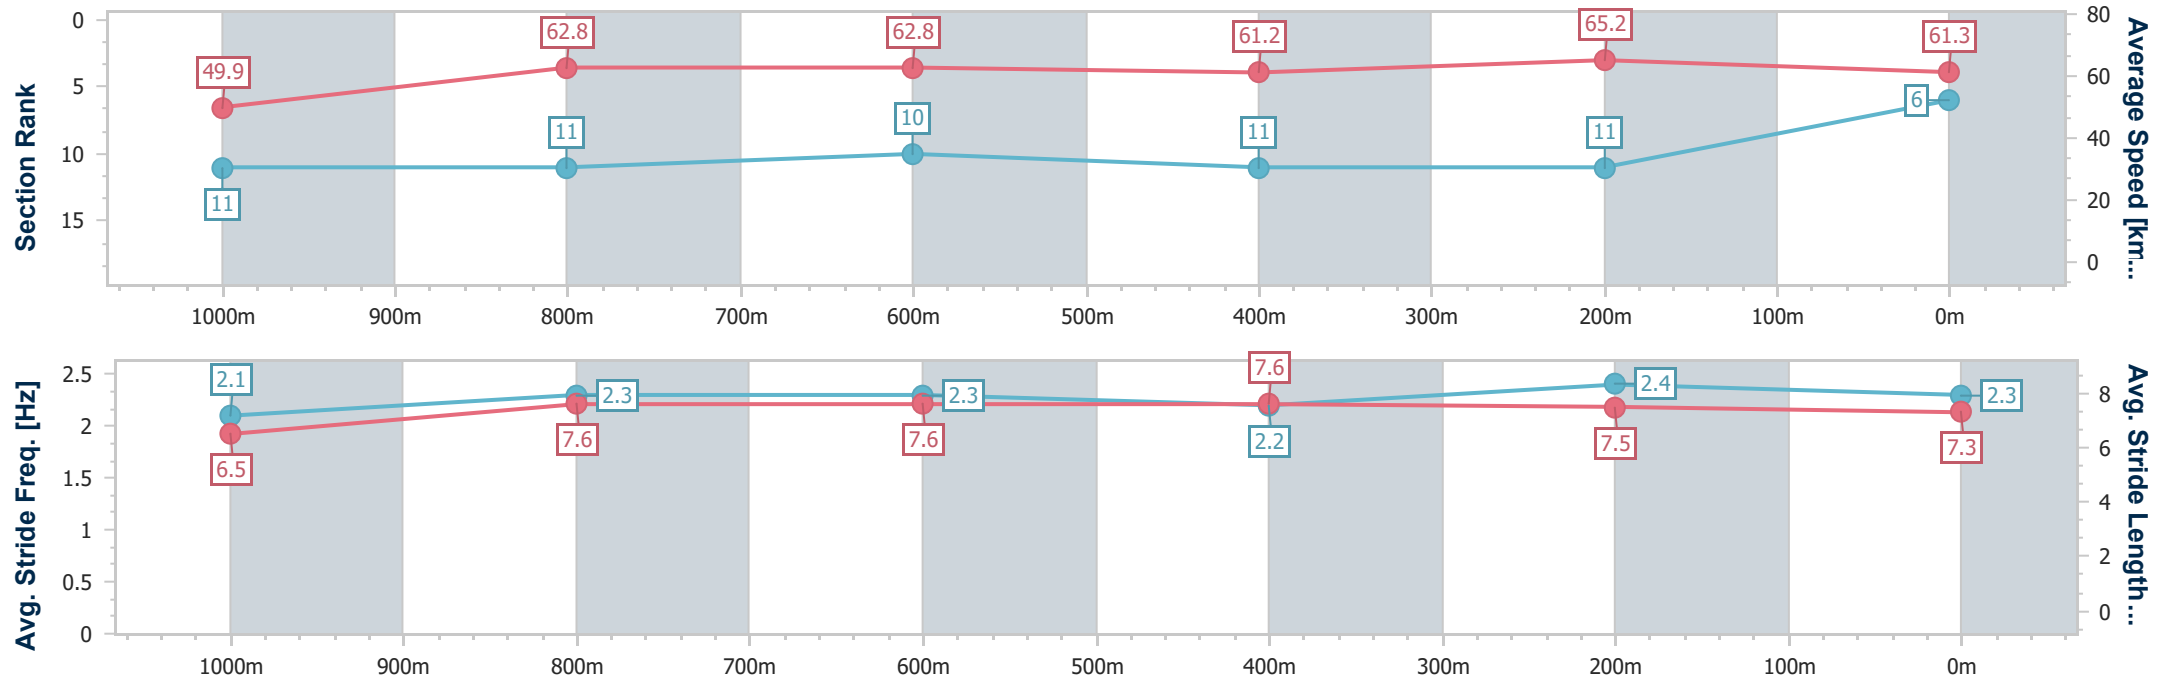

BRISBANE
RACING CLUB

Section	Overall	1000m	800m	600m	400m	200m								
Section Times	1:12.05 [5] (0:14.13)	0:57.92 [9] (0:11.78)	0:46.14 [9] (0:11.61)	0:34.53 [9] (0:11.64)	0:22.89 [8] (0:11.06)	0:11.83 [8] (0:11.83)								
Average Speed [km/h]	51.1	62.4	62.8	62.2	65.1	60.9								
Top Speed [km/h]	63.9	64.3	64.4	65.2	67.2	64.1								
Avg. Dist. to Rail [m]	3.0	4.2	2.8	1.1	3.4	6.3								
Avg. Stride Freq. [Hz]	2.3	2.4	2.4	2.3	2.5	2.4								
Avg. Stride Length [m]	6.3	7.3	7.4	7.4	7.3	7.1								

Horse/Jockey Name	Genzai The Wolf
Final Rank	6
Fastest Section Time (Section)	0:11.02 (400m)
Top Speed [km/h] (Section)	66.8 (400m)
Race State	Finished

Eagle Farm QLD Professional
Race 3: STRADBROKE CALCUTTA 8 JUNE BENCHMARK 85
Handicap - 1200m
03 June 2023 - 12:53
Track Rating: Good 4, Weather: Fine, Rail Position: +2m Entire Course

BRISBANE
RACING CLUB

Section	Overall	1000m	800m	600m	400m	200m							
Section Times	1:12.15 [6] (0:14.42)	0:57.73 [11] (0:11.61)	0:46.12 [11] (0:11.56)	0:34.56 [10] (0:11.78)	0:22.78 [11] (0:11.02)	0:11.76 [11] (0:11.76)							
Average Speed [km/h]	49.9	62.8	62.8	61.2	65.2	61.3							
Top Speed [km/h]	63.5	64.9	63.6	64.3	66.8	64.6							
Avg. Dist. to Rail [m]	2.0	2.4	1.7	0.3	1.0	3.8							
Avg. Stride Freq. [Hz]	2.1	2.3	2.3	2.2	2.4	2.3							
Avg. Stride Length [m]	6.5	7.6	7.6	7.6	7.5	7.3							