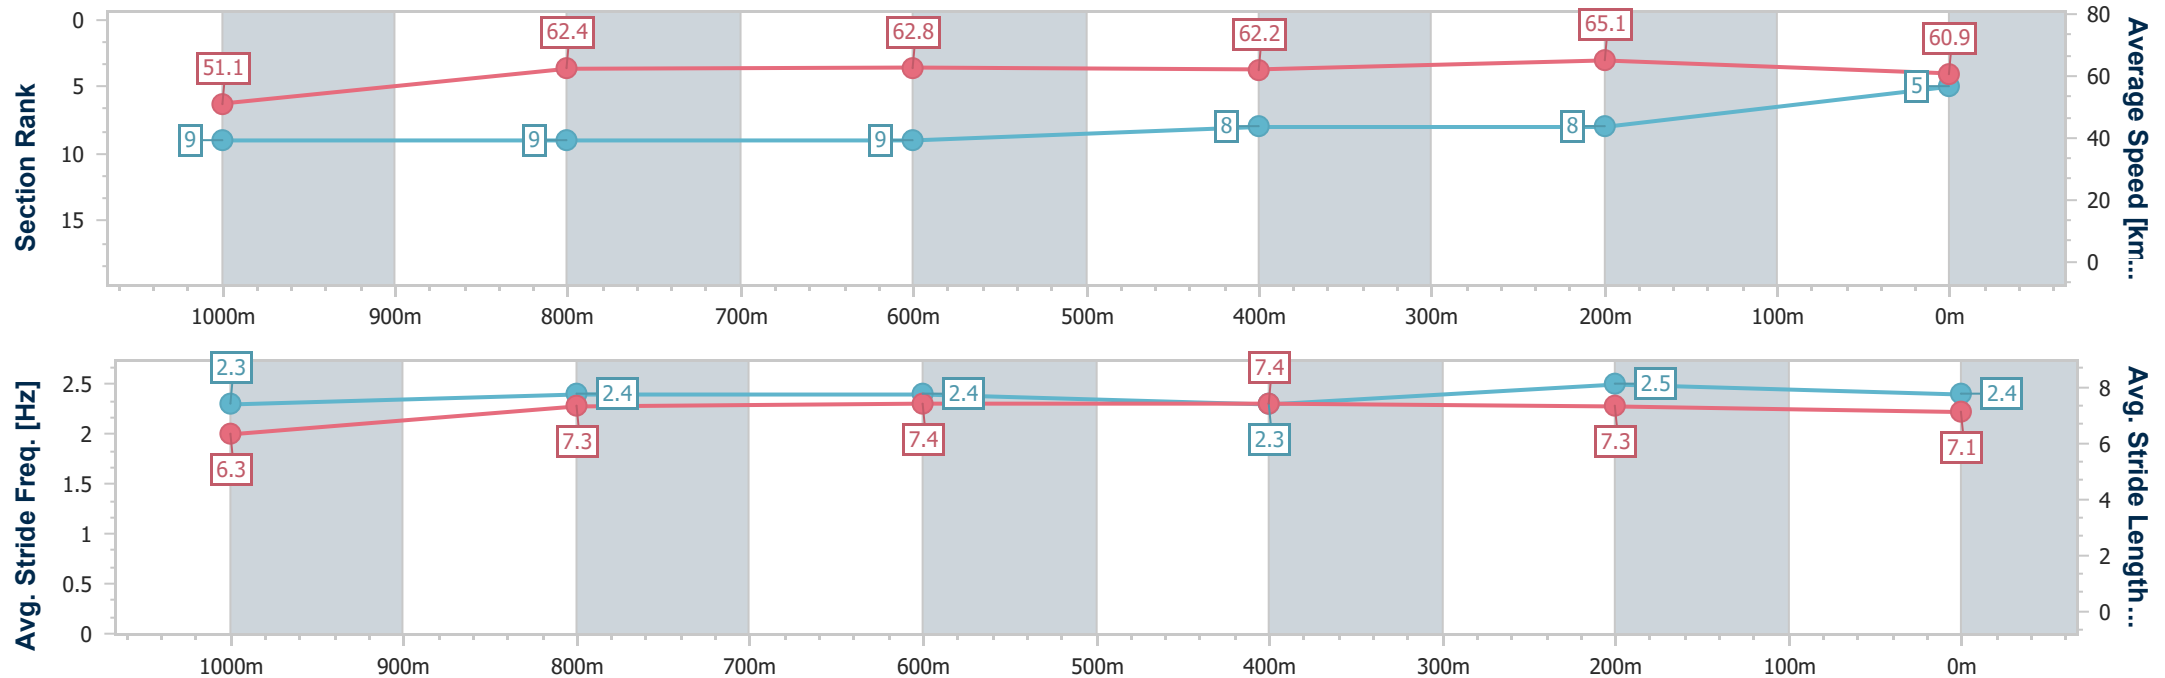

BRISBANE
RACING CLUB

Section	Overall	1000m	800m	600m	400m	200m								
Section Times	1:11.97 [4] (0:13.39)	0:58.58 [1] (0:11.46)	0:47.12 [1] (0:11.88)	0:35.24 [1] (0:11.81)	0:23.43 [2] (0:11.25)	0:12.18 [1] (0:12.18)								
Average Speed [km/h]	53.9	64.1	61.1	61.2	64.1	59.1								
Top Speed [km/h]	67.7	65.9	62.5	64.5	64.9	62.6								
Avg. Dist. to Rail [m]	7.2	3.7	1.7	1.0	1.3	0.5								
Avg. Stride Freq. [Hz]	2.4	2.4	2.3	2.3	2.4	2.3								
Avg. Stride Length [m]	6.4	7.4	7.4	7.5	7.5	7.2								

Horse/Jockey Name	Mix
Final Rank	5
Fastest Section Time (Section)	0:11.06 (400m)
Top Speed [km/h] (Section)	67.2 (400m)
Race State	Finished

Eagle Farm QLD Professional
Race 3: STRADBROKE CALCUTTA 8 JUNE BENCHMARK 85
Handicap - 1200m
03 June 2023 - 12:53
Track Rating: Good 4, Weather: Fine, Rail Position: +2m Entire Course

BRISBANE
RACING CLUB

Section	Overall	1000m	800m	600m	400m	200m								
Section Times	1:12.05 [5] (0:14.13)	0:57.92 [9] (0:11.78)	0:46.14 [9] (0:11.61)	0:34.53 [9] (0:11.64)	0:22.89 [8] (0:11.06)	0:11.83 [8] (0:11.83)								
Average Speed [km/h]	51.1	62.4	62.8	62.2	65.1	60.9								
Top Speed [km/h]	63.9	64.3	64.4	65.2	67.2	64.1								
Avg. Dist. to Rail [m]	3.0	4.2	2.8	1.1	3.4	6.3								
Avg. Stride Freq. [Hz]	2.3	2.4	2.4	2.3	2.5	2.4								
Avg. Stride Length [m]	6.3	7.3	7.4	7.4	7.3	7.1								