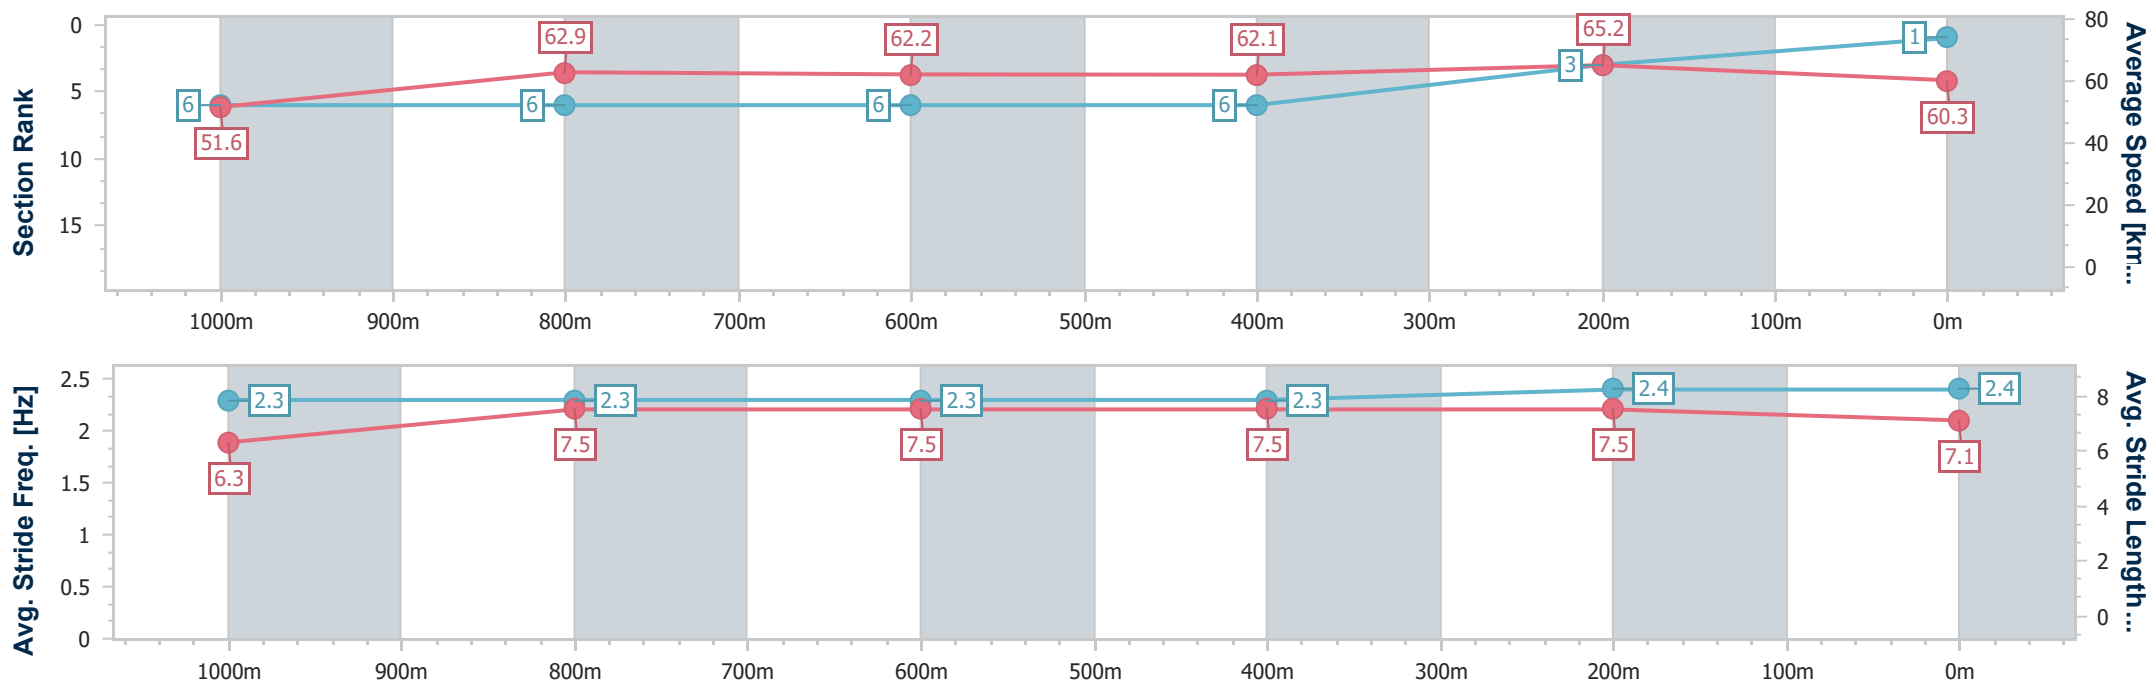

Horse/Jockey Name	Legal Esprit
Final Rank	1
Fastest Section Time (Section)	0:11.04 (400m)
Top Speed [km/h] (Section)	66.6 (400m)
Race State	Finished

Eagle Farm QLD Professional
Race 3: STRADBROKE CALCUTTA 8 JUNE BENCHMARK 85
Handicap - 1200m
03 June 2023 - 12:53
Track Rating: Good 4, Weather: Fine, Rail Position: +2m Entire Course

BRISBANE
RACING CLUB

Section	Overall	1000m	800m	600m	400m	200m							
Section Times	1:11.87 [1] (0:13.98)	0:57.89 [6] (0:11.58)	0:46.31 [6] (0:11.68)	0:34.63 [6] (0:11.65)	0:22.98 [6] (0:11.04)	0:11.94 [3] (0:11.94)							
Average Speed [km/h]	51.6	62.9	62.2	62.1	65.2	60.3							
Top Speed [km/h]	64.5	65.3	64.7	65.3	66.6	63.6							
Avg. Dist. to Rail [m]	1.5	2.5	2.1	1.1	3.9	5.2							
Avg. Stride Freq. [Hz]	2.3	2.3	2.3	2.3	2.4	2.4							
Avg. Stride Length [m]	6.3	7.5	7.5	7.5	7.5	7.1