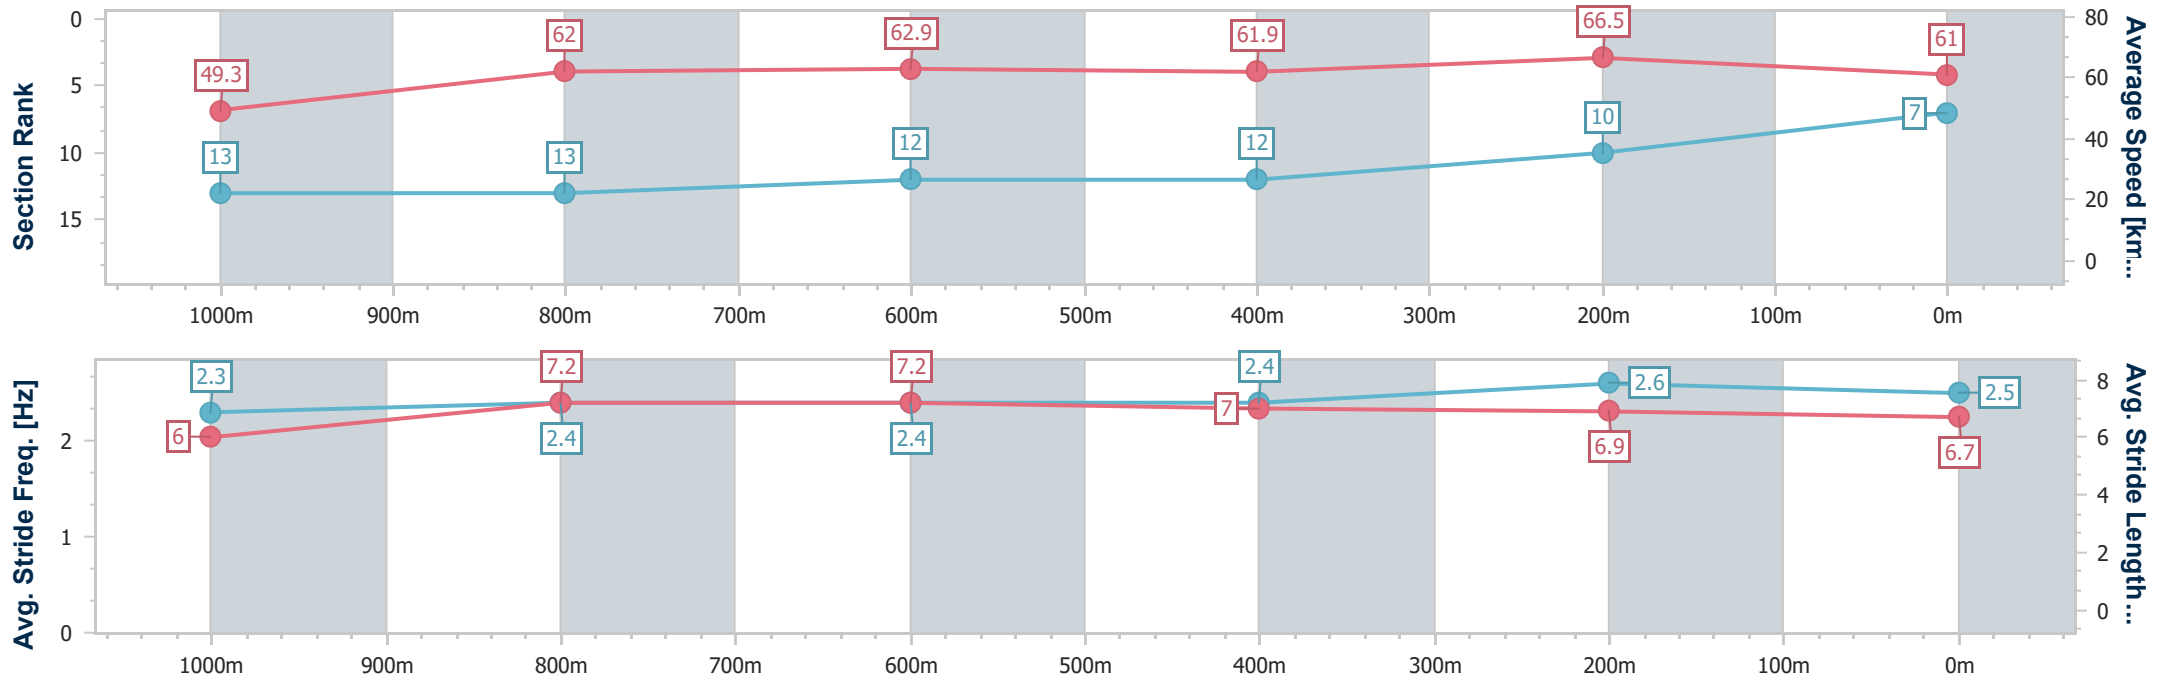

BRISBANE
RACING CLUB

Section	Overall	1000m	800m	600m	400m	200m							
Section Times	1:12.15 [6] (0:14.42)	0:57.73 [11] (0:11.61)	0:46.12 [11] (0:11.56)	0:34.56 [10] (0:11.78)	0:22.78 [11] (0:11.02)	0:11.76 [11] (0:11.76)							
Average Speed [km/h]	49.9	62.8	62.8	61.2	65.2	61.3							
Top Speed [km/h]	63.5	64.9	63.6	64.3	66.8	64.6							
Avg. Dist. to Rail [m]	2.0	2.4	1.7	0.3	1.0	3.8							
Avg. Stride Freq. [Hz]	2.1	2.3	2.3	2.2	2.4	2.3							
Avg. Stride Length [m]	6.5	7.6	7.6	7.6	7.5	7.3							

Horse/Jockey Name	Hellfest
Final Rank	7
Fastest Section Time (Section)	0:10.84 (400m)
Top Speed [km/h] (Section)	67.4 (400m)
Race State	Finished

Eagle Farm QLD Professional
Race 3: STRADBROKE CALCUTTA 8 JUNE BENCHMARK 85
Handicap - 1200m
03 June 2023 - 12:53
Track Rating: Good 4, Weather: Fine, Rail Position: +2m Entire Course

BRISBANE
RACING CLUB

Section	Overall	1000m	800m	600m	400m	200m							
Section Times	1:12.18 [7] (0:14.64)	0:57.54 [13] (0:11.75)	0:45.79 [13] (0:11.48)	0:34.31 [12] (0:11.69)	0:22.62 [12] (0:10.84)	0:11.78 [10] (0:11.78)							
Average Speed [km/h]	49.3	62.0	62.9	61.9	66.5	61.0							
Top Speed [km/h]	62.3	64.6	65.9	66.9	67.4	65.6							
Avg. Dist. to Rail [m]	8.1	2.3	0.5	1.4	8.0	8.7							
Avg. Stride Freq. [Hz]	2.3	2.4	2.4	2.4	2.6	2.5							
Avg. Stride Length [m]	6.0	7.2	7.2	7.0	6.9	6.7							