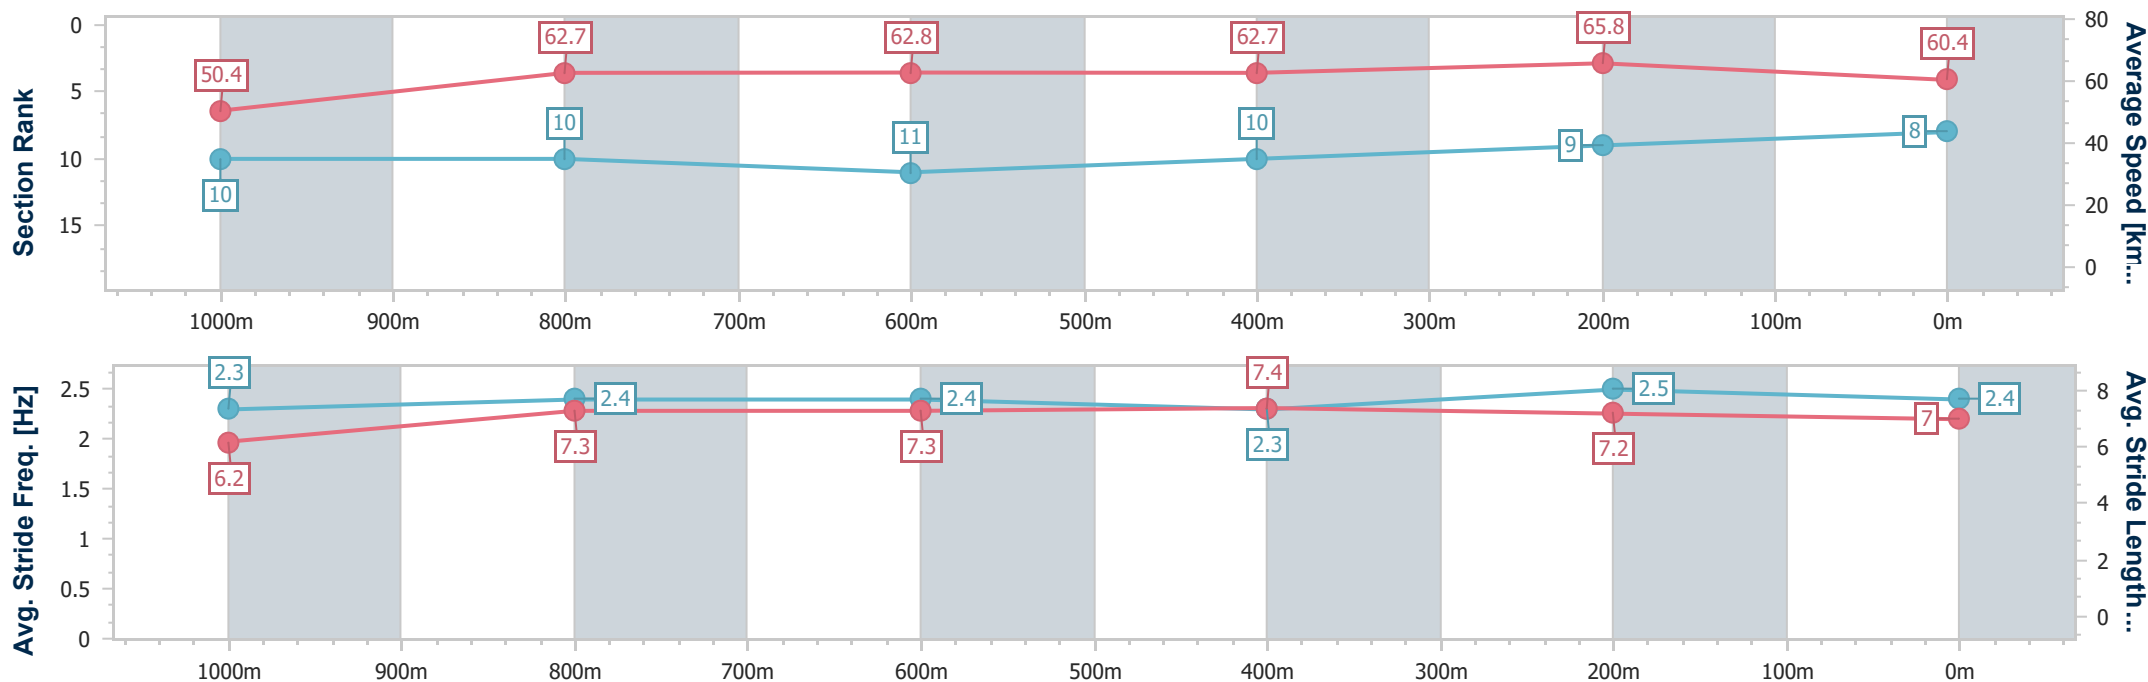

BRISBANE
RACING CLUB

Section	Overall	1000m	800m	600m	400m	200m							
Section Times	1:12.18 [7] (0:14.64)	0:57.54 [13] (0:11.75)	0:45.79 [13] (0:11.48)	0:34.31 [12] (0:11.69)	0:22.62 [12] (0:10.84)	0:11.78 [10] (0:11.78)							
Average Speed [km/h]	49.3	62.0	62.9	61.9	66.5	61.0							
Top Speed [km/h]	62.3	64.6	65.9	66.9	67.4	65.6							
Avg. Dist. to Rail [m]	8.1	2.3	0.5	1.4	8.0	8.7							
Avg. Stride Freq. [Hz]	2.3	2.4	2.4	2.4	2.6	2.5							
Avg. Stride Length [m]	6.0	7.2	7.2	7.0	6.9	6.7							

Horse/Jockey Name	Perseids
Final Rank	8
Fastest Section Time (Section)	0:10.92 (400m)
Top Speed [km/h] (Section)	67.0 (400m)
Race State	Finished

Eagle Farm QLD Professional
Race 3: STRADBROKE CALCUTTA 8 JUNE BENCHMARK 85
Handicap - 1200m
03 June 2023 - 12:53
Track Rating: Good 4, Weather: Fine, Rail Position: +2m Entire Course

BRISBANE
RACING CLUB

Section	Overall	1000m	800m	600m	400m	200m								
Section Times	1:12.21 [8] (0:14.32)	0:57.89 [10] (0:11.72)	0:46.17 [10] (0:11.67)	0:34.50 [11] (0:11.64)	0:22.86 [10] (0:10.92)	0:11.94 [9] (0:11.94)								
Average Speed [km/h]	50.4	62.7	62.8	62.7	65.8	60.4								
Top Speed [km/h]	63.9	63.9	63.9	66.5	67.0	64.2								
Avg. Dist. to Rail [m]	3.5	4.0	3.7	2.6	4.3	6.7								
Avg. Stride Freq. [Hz]	2.3	2.4	2.4	2.3	2.5	2.4								
Avg. Stride Length [m]	6.2	7.3	7.3	7.4	7.2	7.0								