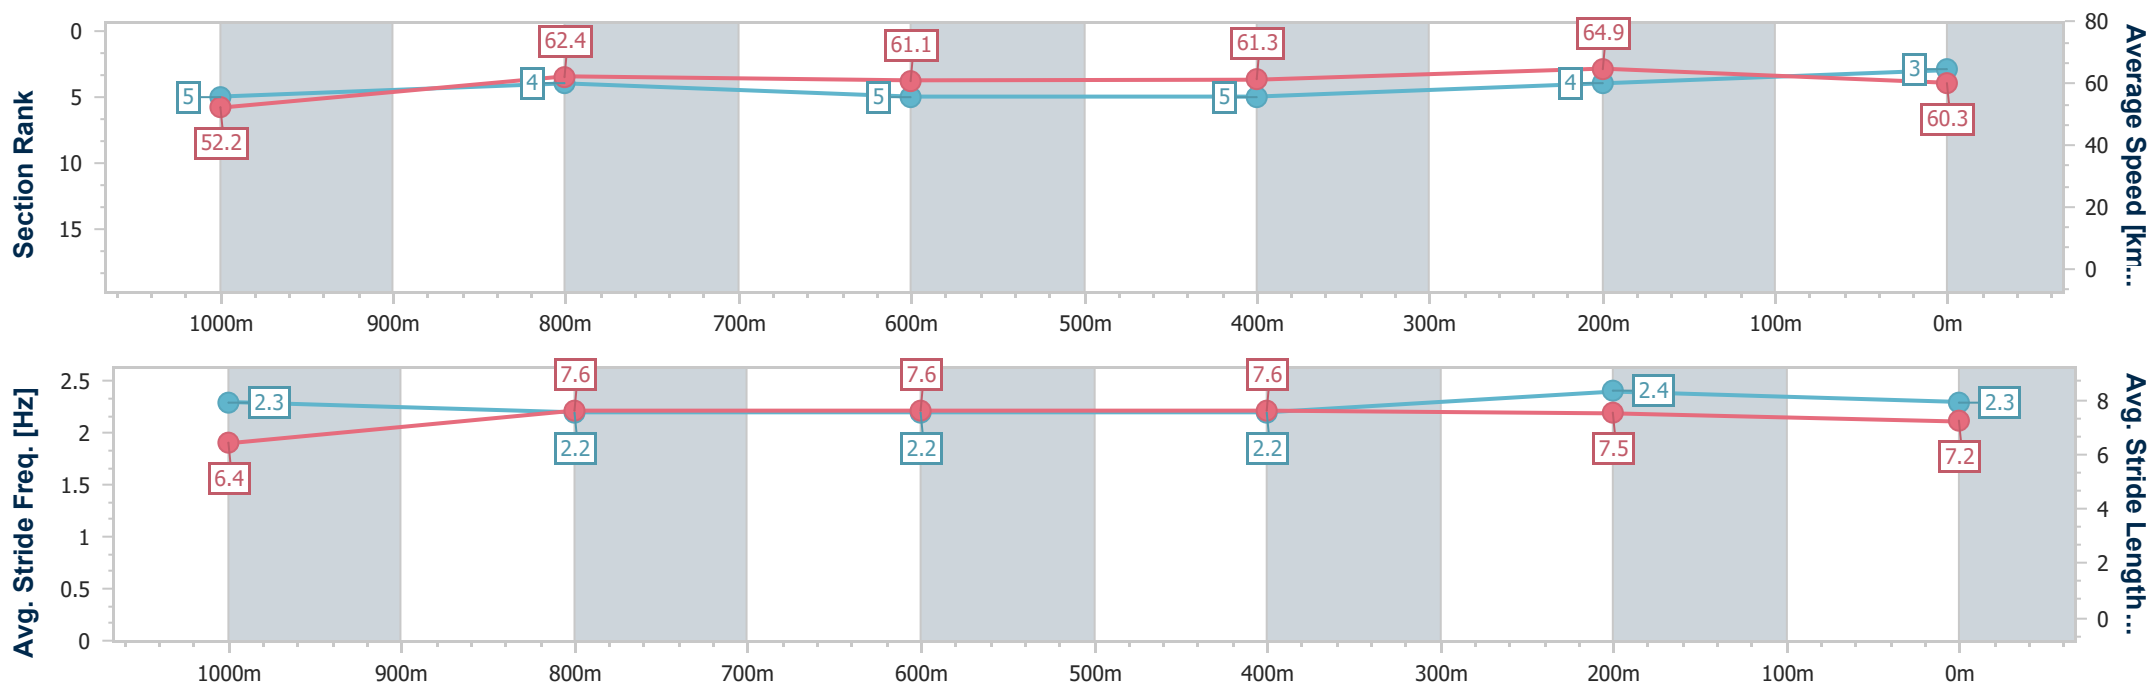

BRISBANE
RACING CLUB

Section	Overall	1000m	800m	600m	400m	200m								
Section Times	1:11.94 [2] (0:14.12)	0:57.82 [8] (0:11.60)	0:46.22 [8] (0:11.69)	0:34.53 [8] (0:11.71)	0:22.82 [7] (0:11.06)	0:11.76 [7] (0:11.76)								
Average Speed [km/h]	51.1	63.1	62.6	62.0	65.1	61.2								
Top Speed [km/h]	63.3	65.1	63.7	65.9	66.2	63.6								
Avg. Dist. to Rail [m]	1.1	3.3	3.6	1.4	1.6	1.5								
Avg. Stride Freq. [Hz]	2.3	2.4	2.3	2.3	2.5	2.4								
Avg. Stride Length [m]	6.1	7.4	7.4	7.4	7.4	7.1								

Horse/Jockey Name	Sir Warwick
Final Rank	3
Fastest Section Time (Section)	0:11.09 (400m)
Top Speed [km/h] (Section)	66.0 (400m)
Race State	Finished

Eagle Farm QLD Professional
Race 3: STRADBROKE CALCUTTA 8 JUNE BENCHMARK 85
Handicap - 1200m
03 June 2023 - 12:53
Track Rating: Good 4, Weather: Fine, Rail Position: +2m Entire Course

BRISBANE
RACING CLUB

Section	Overall	1000m	800m	600m	400m	200m								
Section Times	1:11.95 [3] (0:13.81)	0:58.14 [5] (0:11.58)	0:46.56 [4] (0:11.80)	0:34.76 [5] (0:11.73)	0:23.03 [5] (0:11.09)	0:11.94 [4] (0:11.94)								
Average Speed [km/h]	52.2	62.4	61.1	61.3	64.9	60.3								
Top Speed [km/h]	62.6	63.4	63.0	64.8	66.0	64.3								
Avg. Dist. to Rail [m]	3.4	1.0	0.2	0.9	3.3	3.2								
Avg. Stride Freq. [Hz]	2.3	2.2	2.2	2.2	2.4	2.3								
Avg. Stride Length [m]	6.4	7.6	7.6	7.6	7.5	7.2								