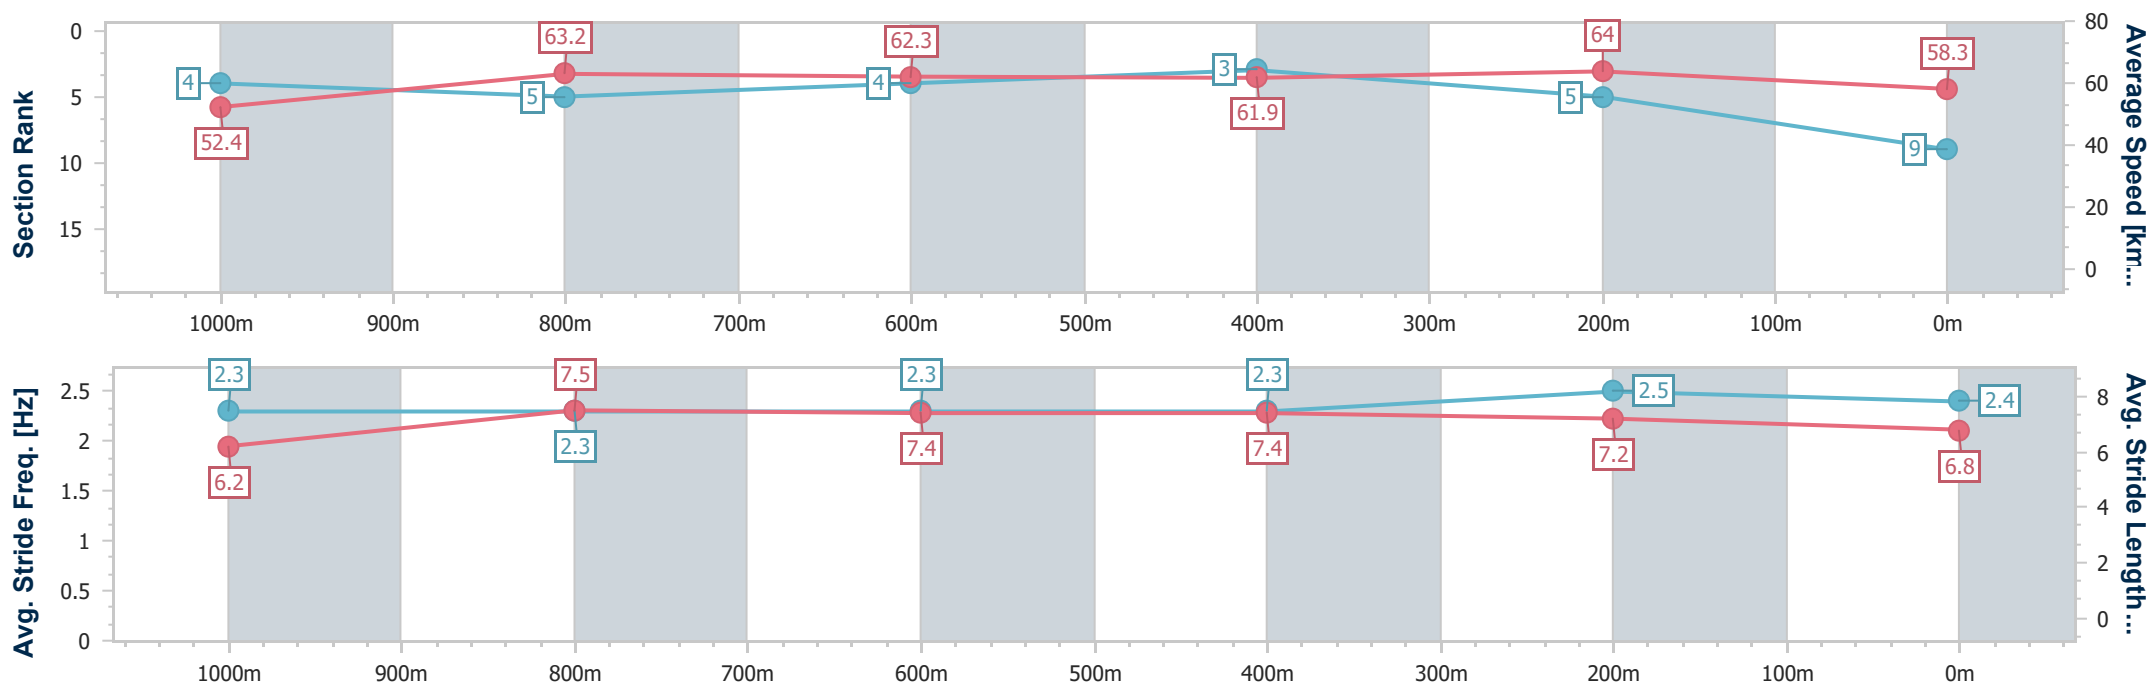

BRISBANE
RACING CLUB

Section	Overall	1000m	800m	600m	400m	200m								
Section Times	1:12.21 [8] (0:14.32)	0:57.89 [10] (0:11.72)	0:46.17 [10] (0:11.67)	0:34.50 [11] (0:11.64)	0:22.86 [10] (0:10.92)	0:11.94 [9] (0:11.94)								
Average Speed [km/h]	50.4	62.7	62.8	62.7	65.8	60.4								
Top Speed [km/h]	63.9	63.9	63.9	66.5	67.0	64.2								
Avg. Dist. to Rail [m]	3.5	4.0	3.7	2.6	4.3	6.7								
Avg. Stride Freq. [Hz]	2.3	2.4	2.4	2.3	2.5	2.4								
Avg. Stride Length [m]	6.2	7.3	7.3	7.4	7.2	7.0								

Horse/Jockey Name	Shaquero
Final Rank	9
Fastest Section Time (Section)	0:11.25 (400m)
Top Speed [km/h] (Section)	66.0 (Overall)
Race State	Finished

Eagle Farm QLD Professional
Race 3: STRADBROKE CALCUTTA 8 JUNE BENCHMARK 85
Handicap - 1200m
03 June 2023 - 12:53
Track Rating: Good 4, Weather: Fine, Rail Position: +2m Entire Course

BRISBANE
RACING CLUB

Section	Overall	1000m	800m	600m	400m	200m								
Section Times	1:12.34 [9] (0:13.75)	0:58.59 [4] (0:11.59)	0:47.00 [5] (0:11.72)	0:35.28 [4] (0:11.68)	0:23.60 [3] (0:11.25)	0:12.35 [5] (0:12.35)								
Average Speed [km/h]	52.4	63.2	62.3	61.9	64.0	58.3								
Top Speed [km/h]	66.0	65.5	64.4	63.8	64.9	62.4								
Avg. Dist. to Rail [m]	6.1	3.4	3.1	0.9	1.8	1.9								
Avg. Stride Freq. [Hz]	2.3	2.3	2.3	2.3	2.5	2.4								
Avg. Stride Length [m]	6.2	7.5	7.4	7.4	7.2	6.8								