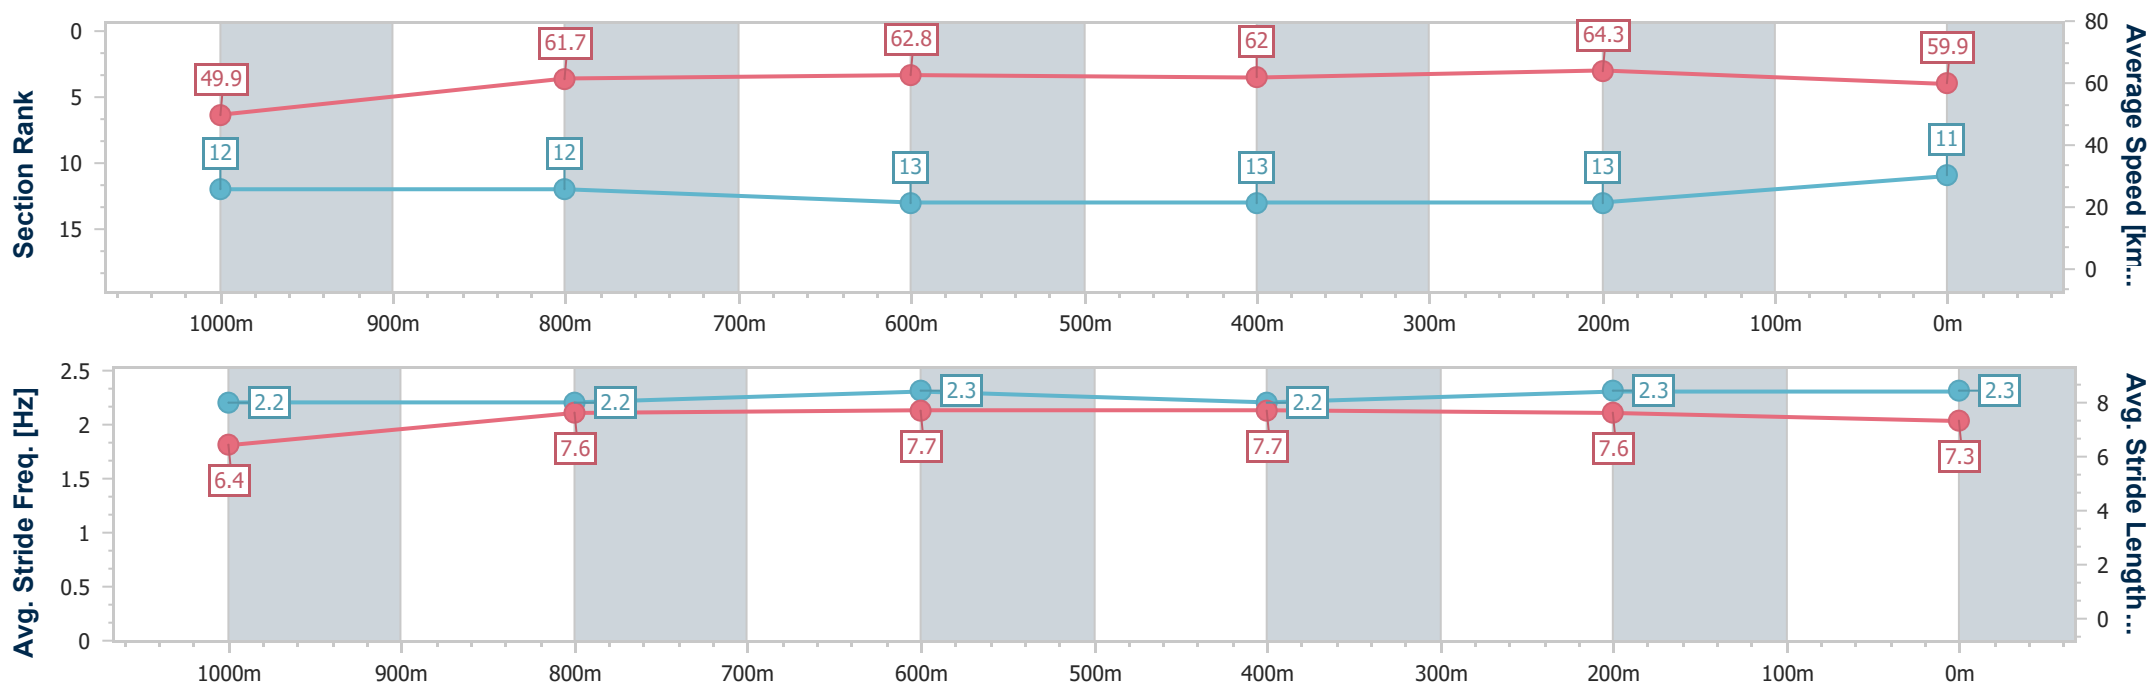

BRISBANE
RACING CLUB

Section	Overall	1000m	800m	600m	400m	200m								
Section Times	1:12.46 [10] (0:13.44)	0:59.02 [2] (0:11.47)	0:47.55 [2] (0:11.93)	0:35.62 [2] (0:11.62)	0:24.00 [1] (0:11.38)	0:12.62 [2] (0:12.62)								
Average Speed [km/h]	53.6	63.4	60.5	61.1	63.3	57.0								
Top Speed [km/h]	67.2	65.2	61.7	63.5	64.1	60.9								
Avg. Dist. to Rail [m]	5.2	1.8	1.1	3.1	0.8	0.6								
Avg. Stride Freq. [Hz]	2.3	2.3	2.2	2.2	2.3	2.3								
Avg. Stride Length [m]	6.6	7.6	7.5	7.5	7.5	7.0								

Horse/Jockey Name	Broken Hero
Final Rank	11
Fastest Section Time (Section)	0:11.19 (400m)
Top Speed [km/h] (Section)	66.0 (400m)
Race State	Finished

Eagle Farm QLD Professional
Race 3: STRADBROKE CALCUTTA 8 JUNE BENCHMARK 85
Handicap - 1200m
03 June 2023 - 12:53
Track Rating: Good 4, Weather: Fine, Rail Position: +2m Entire Course

BRISBANE
RACING CLUB

Section	Overall	1000m	800m	600m	400m	200m							
Section Times	1:12.80 [11] (0:14.44)	0:58.36 [12] (0:11.82)	0:46.54 [12] (0:11.59)	0:34.95 [13] (0:11.73)	0:23.22 [13] (0:11.19)	0:12.03 [13] (0:12.03)							
Average Speed [km/h]	49.9	61.7	62.8	62.0	64.3	59.9							
Top Speed [km/h]	61.1	63.5	64.5	63.9	66.0	63.4							
Avg. Dist. to Rail [m]	3.1	2.9	2.4	2.1	6.6	7.9							
Avg. Stride Freq. [Hz]	2.2	2.2	2.3	2.2	2.3	2.3							
Avg. Stride Length [m]	6.4	7.6	7.7	7.7	7.6	7.3							