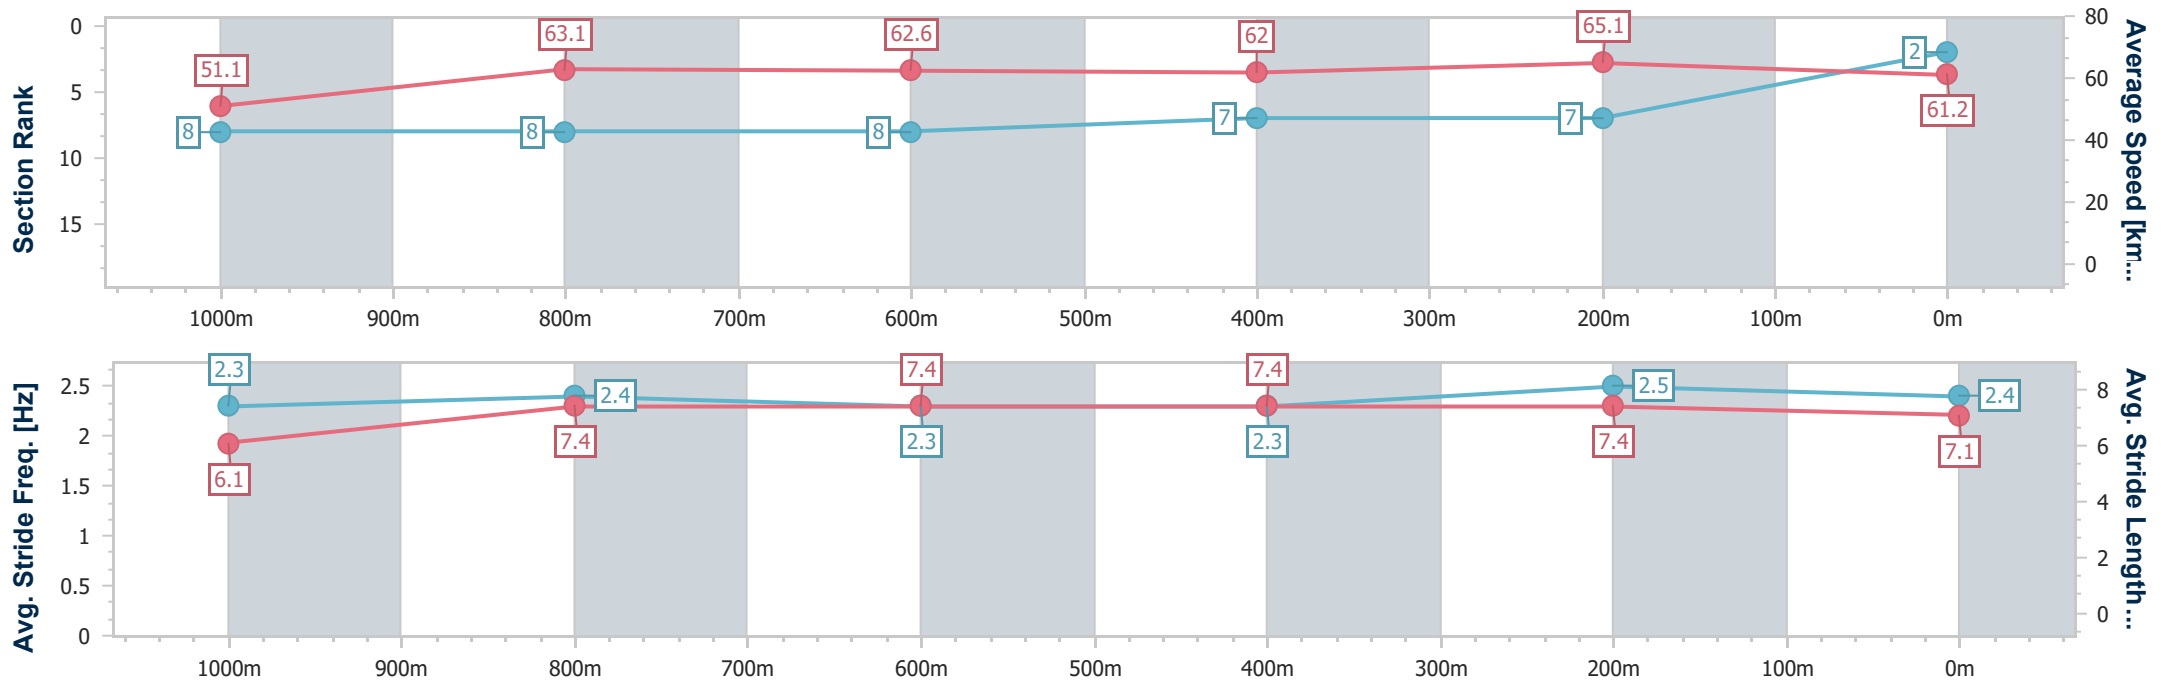

Section	Overall	1000m	800m	600m	400m	200m							
Section Times	1:11.87 [1] (0:13.98)	0:57.89 [6] (0:11.58)	0:46.31 [6] (0:11.68)	0:34.63 [6] (0:11.65)	0:22.98 [6] (0:11.04)	0:11.94 [3] (0:11.94)							
Average Speed [km/h]	51.6	62.9	62.2	62.1	65.2	60.3							
Top Speed [km/h]	64.5	65.3	64.7	65.3	66.6	63.6							
Avg. Dist. to Rail [m]	1.5	2.5	2.1	1.1	3.9	5.2							
Avg. Stride Freq. [Hz]	2.3	2.3	2.3	2.3	2.4	2.4							
Avg. Stride Length [m]	6.3	7.5	7.5	7.5	7.5	7.1							

Horse/Jockey Name	Fleetwood Maca
Final Rank	2
Fastest Section Time (Section)	0:11.06 (400m)
Top Speed [km/h] (Section)	66.2 (400m)
Race State	Finished

Eagle Farm QLD Professional
Race 3: STRADBROKE CALCUTTA 8 JUNE BENCHMARK 85
Handicap - 1200m
03 June 2023 - 12:53
Track Rating: Good 4, Weather: Fine, Rail Position: +2m Entire Course

BRISBANE
RACING CLUB

Section	Overall	1000m	800m	600m	400m	200m								
Section Times	1:11.94 [2] (0:14.12)	0:57.82 [8] (0:11.60)	0:46.22 [8] (0:11.69)	0:34.53 [8] (0:11.71)	0:22.82 [7] (0:11.06)	0:11.76 [7] (0:11.76)								
Average Speed [km/h]	51.1	63.1	62.6	62.0	65.1	61.2								
Top Speed [km/h]	63.3	65.1	63.7	65.9	66.2	63.6								
Avg. Dist. to Rail [m]	1.1	3.3	3.6	1.4	1.6	1.5								
Avg. Stride Freq. [Hz]	2.3	2.4	2.3	2.3	2.5	2.4								
Avg. Stride Length [m]	6.1	7.4	7.4	7.4	7.4	7.1								