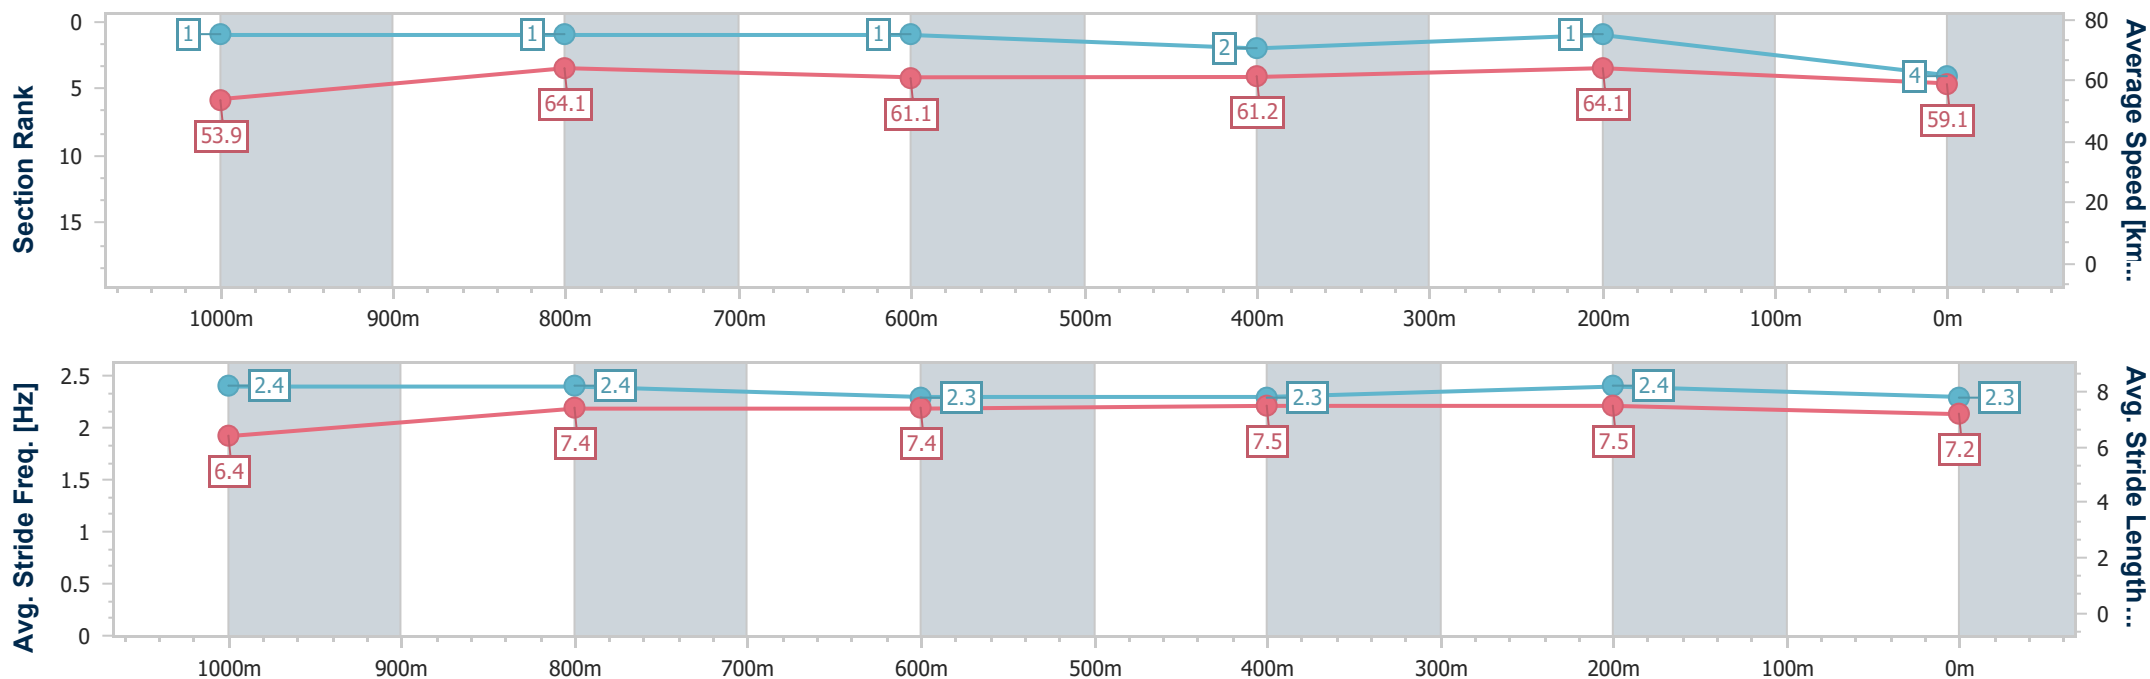

BRISBANE
RACING CLUB

Section	Overall	1000m	800m	600m	400m	200m								
Section Times	1:11.95 [3] (0:13.81)	0:58.14 [5] (0:11.58)	0:46.56 [4] (0:11.80)	0:34.76 [5] (0:11.73)	0:23.03 [5] (0:11.09)	0:11.94 [4] (0:11.94)								
Average Speed [km/h]	52.2	62.4	61.1	61.3	64.9	60.3								
Top Speed [km/h]	62.6	63.4	63.0	64.8	66.0	64.3								
Avg. Dist. to Rail [m]	3.4	1.0	0.2	0.9	3.3	3.2								
Avg. Stride Freq. [Hz]	2.3	2.2	2.2	2.2	2.4	2.3								
Avg. Stride Length [m]	6.4	7.6	7.6	7.6	7.5	7.2								

BRISBANE
RACING CLUB

Section	Overall	1000m	800m	600m	400m	200m								
Section Times	1:11.97 [4] (0:13.39)	0:58.58 [1] (0:11.46)	0:47.12 [1] (0:11.88)	0:35.24 [1] (0:11.81)	0:23.43 [2] (0:11.25)	0:12.18 [1] (0:12.18)								
Average Speed [km/h]	53.9	64.1	61.1	61.2	64.1	59.1								
Top Speed [km/h]	67.7	65.9	62.5	64.5	64.9	62.6								
Avg. Dist. to Rail [m]	7.2	3.7	1.7	1.0	1.3	0.5								
Avg. Stride Freq. [Hz]	2.4	2.4	2.3	2.3	2.4	2.3								
Avg. Stride Length [m]	6.4	7.4	7.4	7.5	7.5	7.2								