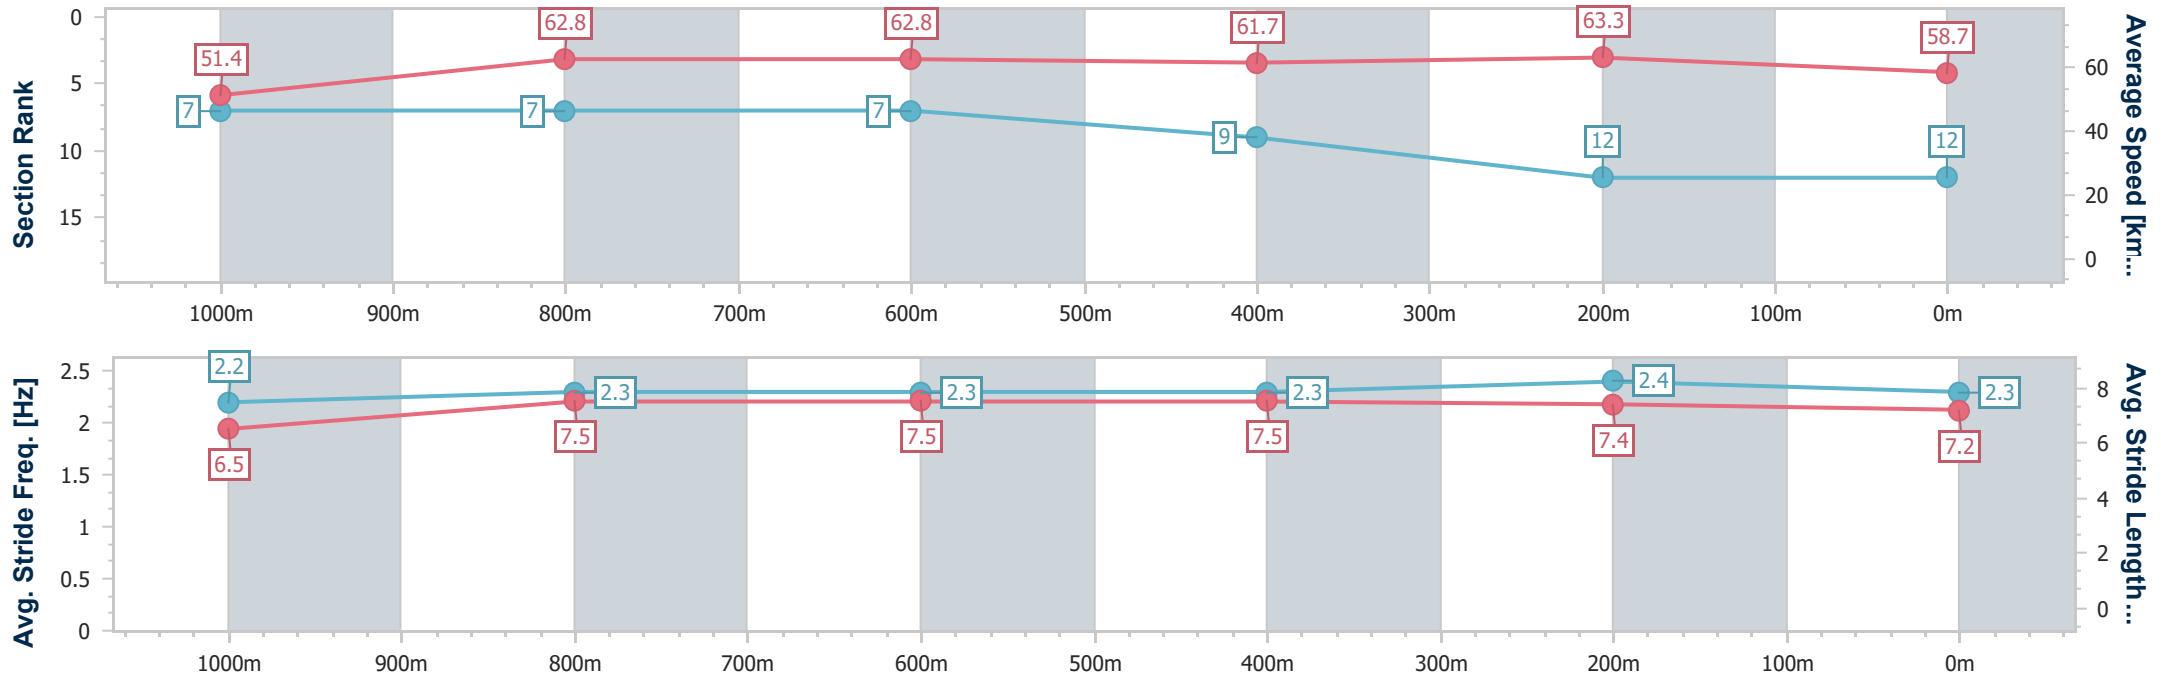

BRISBANE
RACING CLUB

Section	Overall	1000m	800m	600m	400m	200m							
Section Times	1:12.80 [11] (0:14.44)	0:58.36 [12] (0:11.82)	0:46.54 [12] (0:11.59)	0:34.95 [13] (0:11.73)	0:23.22 [13] (0:11.19)	0:12.03 [13] (0:12.03)							
Average Speed [km/h]	49.9	61.7	62.8	62.0	64.3	59.9							
Top Speed [km/h]	61.1	63.5	64.5	63.9	66.0	63.4							
Avg. Dist. to Rail [m]	3.1	2.9	2.4	2.1	6.6	7.9							
Avg. Stride Freq. [Hz]	2.2	2.2	2.3	2.2	2.3	2.3							
Avg. Stride Length [m]	6.4	7.6	7.7	7.7	7.6	7.3							

Horse/Jockey Name	Haunted
Final Rank	12
Fastest Section Time (Section)	0:11.40 (400m)
Top Speed [km/h] (Section)	65.2 (Overall)
Race State	Finished

Eagle Farm QLD Professional
Race 3: STRADBROKE CALCUTTA 8 JUNE BENCHMARK 85
Handicap - 1200m
03 June 2023 - 12:53
Track Rating: Good 4, Weather: Fine, Rail Position: +2m Entire Course

BRISBANE
RACING CLUB

Section	Overall	1000m	800m	600m	400m	200m							
Section Times	1:12.90 [12] (0:14.03)	0:58.87 [7] (0:11.65)	0:47.22 [7] (0:11.64)	0:35.58 [7] (0:11.92)	0:23.66 [9] (0:11.40)	0:12.26 [12] (0:12.26)							
Average Speed [km/h]	51.4	62.8	62.8	61.7	63.3	58.7							
Top Speed [km/h]	65.2	64.2	63.6	63.7	64.6	61.2							
Avg. Dist. to Rail [m]	8.0	3.1	3.3	4.4	8.2	6.6							
Avg. Stride Freq. [Hz]	2.2	2.3	2.3	2.3	2.4	2.3							
Avg. Stride Length [m]	6.5	7.5	7.5	7.5	7.4	7.2							