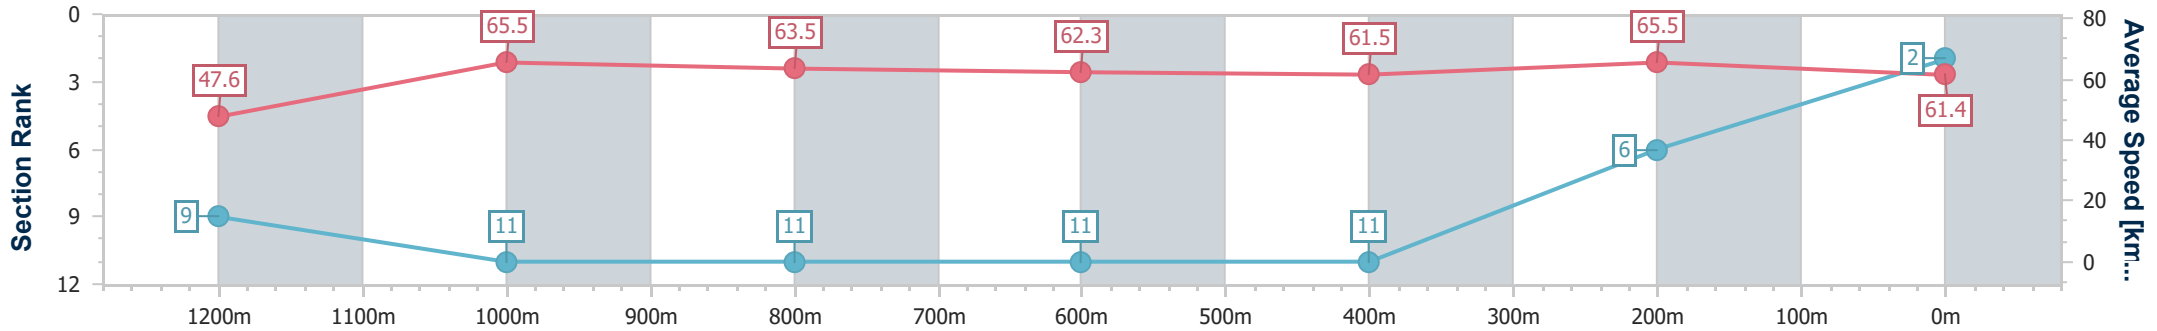

Horse/Jockey Name	Deferential
Final Rank	2
Fastest Section Time (Section)	0:10.98 (400m)
Top Speed [km/h] (Section)	66.7 (1200m)
Race State	Finished

Doomben QLD Professional
Race 2: MOUNT FRANKLIN QTIS Three-Year-Old Maiden Plate - 1350m
14 June 2023 - 13:08
Track Rating: Good 4, Weather: Fine, Rail Position: +7m Entire Course

BRISBANE
RACING CLUB

Section	Overall	1200m	1000m	800m	600m	400m	200m
Section Times	1:19.80 [2] (0:11.37)	1:08.43 [9] (0:10.99)	0:57.44 [11] (0:11.40)	0:46.04 [11] (0:11.59)	0:34.45 [11] (0:11.74)	0:22.71 [11] (0:10.98)	0:11.73 [6] (0:11.73)
Average Speed [km/h]	47.6	65.5	63.5	62.3	61.5	65.5	61.4
Top Speed [km/h]	64.6	66.7	65.8	64.1	65.7	66.1	65.7
Avg. Dist. to Rail [m]	8.0	1.8	1.8	0.6	0.6	1.8	4.0
Avg. Stride Freq. [Hz]	2.2	2.4	2.3	2.3	2.2	2.1	2.3
Avg. Stride Length [m]	5.9	7.8	7.7	7.6	7.9	8.6	7.4

- [ ] Ranking at each section and finish
- -.-.- No data available at this section
- NA No data available