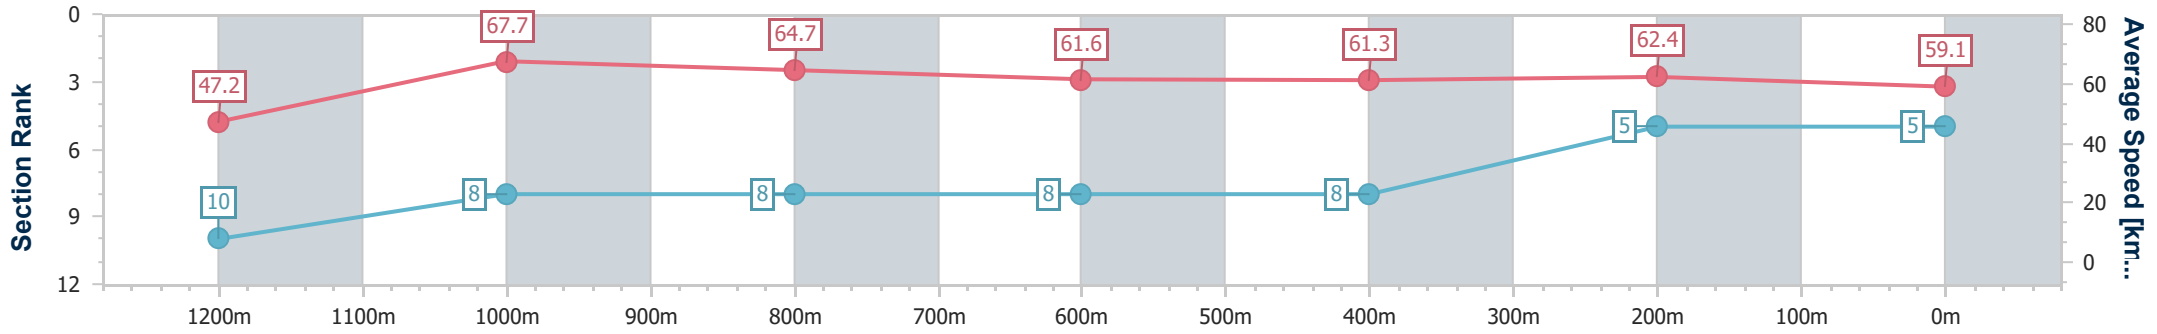

Horse/Jockey Name	Ahoy
Final Rank	5
Fastest Section Time (Section)	0:10.64 (1200m)
Top Speed [km/h] (Section)	68.8 (1200m)
Race State	Finished

Doomben QLD Professional
Race 2: MOUNT FRANKLIN QTIS Three-Year-Old Maiden Plate - 1350m
14 June 2023 - 13:08
Track Rating: Good 4, Weather: Fine, Rail Position: +7m Entire Course

BRISBANE
RACING CLUB

Section	Overall	1200m	1000m	800m	600m	400m	200m
Section Times	1:20.23 [5] (0:11.47)	1:08.76 [10] (0:10.64)	0:58.12 [8] (0:11.13)	0:46.99 [8] (0:11.64)	0:35.35 [8] (0:11.66)	0:23.69 [8] (0:11.51)	0:12.18 [5] (0:12.18)
Average Speed [km/h]	47.2	67.7	64.7	61.6	61.3	62.4	59.1
Top Speed [km/h]	67.4	68.8	66.1	63.7	63.3	63.3	61.8
Avg. Dist. to Rail [m]	5.8	0.9	0.7	0.7	1.3	0.9	2.4
Avg. Stride Freq. [Hz]	2.2	2.4	2.3	2.3	2.3	2.3	2.3
Avg. Stride Length [m]	5.9	7.9	7.7	7.5	7.5	7.5	7.2

- [ ] Ranking at each section and finish
- -.-.- No data available at this section
- NA No data available