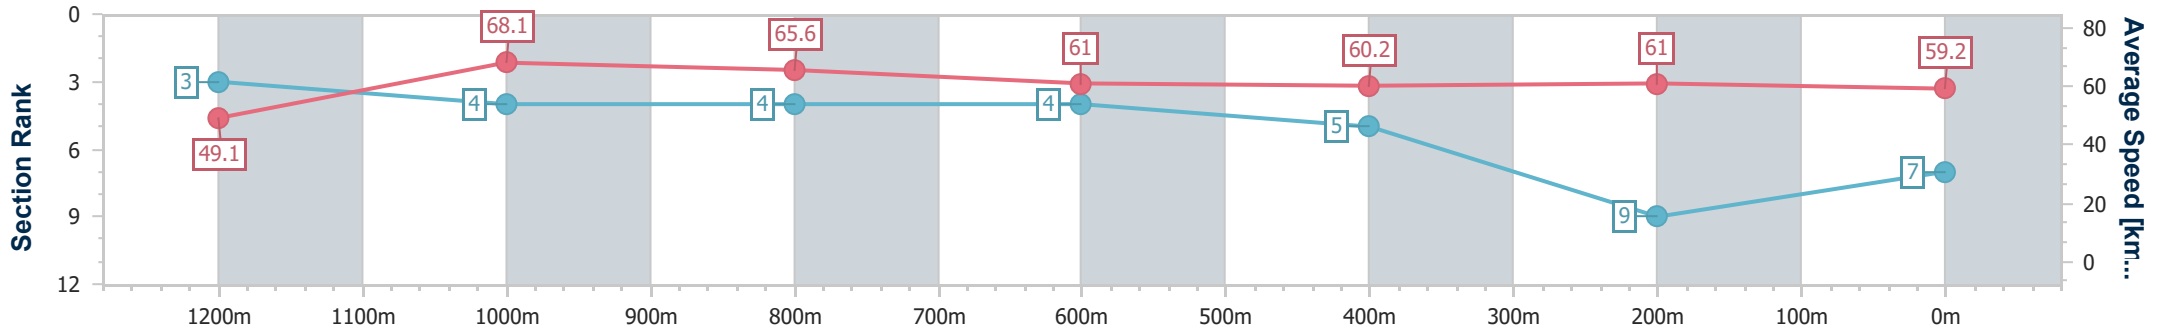

Horse/Jockey Name	Love Tonight
Final Rank	7
Fastest Section Time (Section)	0:10.58 (1200m)
Top Speed [km/h] (Section)	69.5 (1200m)
Race State	Finished

Doomben QLD Professional
Race 2: MOUNT FRANKLIN QTIS Three-Year-Old Maiden Plate - 1350m
14 June 2023 - 13:08
Track Rating: Good 4, Weather: Fine, Rail Position: +7m Entire Course

BRISBANE
RACING CLUB

Section	Overall	1200m	1000m	800m	600m	400m	200m
Section Times	1:20.28 [7] (0:10.99)	1:09.29 [3] (0:10.58)	0:58.71 [4] (0:10.97)	0:47.74 [4] (0:11.84)	0:35.90 [4] (0:11.98)	0:23.92 [5] (0:11.75)	0:12.17 [9] (0:12.17)
Average Speed [km/h]	49.1	68.1	65.6	61.0	60.2	61.0	59.2
Top Speed [km/h]	67.0	69.5	68.4	63.7	60.9	61.9	60.8
Avg. Dist. to Rail [m]	2.6	0.9	0.5	0.4	0.9	1.1	2.0
Avg. Stride Freq. [Hz]	2.2	2.3	2.2	2.1	2.1	2.2	2.2
Avg. Stride Length [m]	6.1	8.2	8.2	7.8	7.7	7.7	7.4

- [ ] Ranking at each section and finish
- -.-.- No data available at this section
- NA No data available