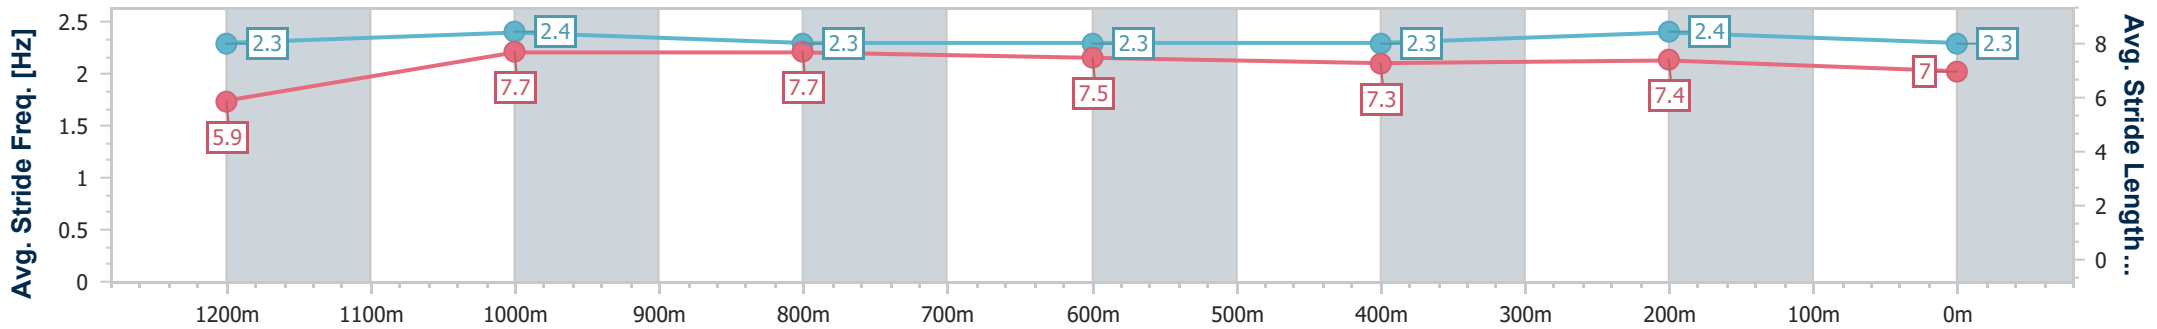

Horse/Jockey Name	Ripper Shank
Final Rank	8
Fastest Section Time (Section)	0:10.79 (1200m)
Top Speed [km/h] (Section)	67.9 (1200m)
Race State	Finished

Doomben QLD Professional
Race 2: MOUNT FRANKLIN QTIS Three-Year-Old Maiden Plate - 1350m
14 June 2023 - 13:08
Track Rating: Good 4, Weather: Fine, Rail Position: +7m Entire Course

BRISBANE
RACING CLUB

Section	Overall	1200m	1000m	800m	600m	400m	200m
Section Times	1:20.29 [8] (0:11.09)	1:09.20 [6] (0:10.79)	0:58.41 [6] (0:11.14)	0:47.27 [6] (0:11.60)	0:35.67 [5] (0:11.74)	0:23.93 [4] (0:11.53)	0:12.40 [3] (0:12.40)
Average Speed [km/h]	48.6	66.9	64.4	61.8	61.0	62.5	58.0
Top Speed [km/h]	65.7	67.9	66.5	64.0	62.4	63.0	61.3
Avg. Dist. to Rail [m]	1.5	0.3	0.4	1.2	0.7	0.5	1.1
Avg. Stride Freq. [Hz]	2.3	2.4	2.3	2.3	2.3	2.4	2.3
Avg. Stride Length [m]	5.9	7.7	7.7	7.5	7.3	7.4	7.0

- [ ] Ranking at each section and finish
- -.-.- No data available at this section
- NA No data available