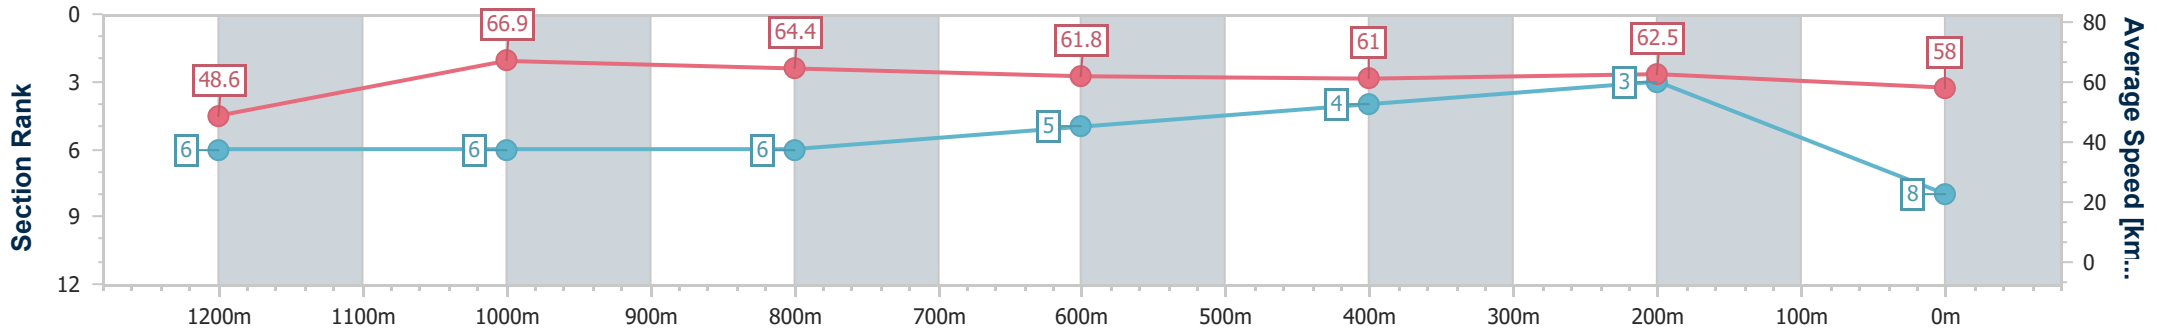

Horse/Jockey Name	Ripper Shank
Final Rank	8
Fastest Section Time (Section)	0:10.79 (1200m)
Top Speed [km/h] (Section)	67.9 (1200m)
Race State	Finished

Doomben QLD Professional
Race 2: MOUNT FRANKLIN QTIS Three-Year-Old Maiden Plate - 1350m
14 June 2023 - 13:08
Track Rating: Good 4, Weather: Fine, Rail Position: +7m Entire Course

BRISBANE
RACING CLUB

Section	Overall	1200m	1000m	800m	600m	400m	200m
Section Times	1:20.29 [8] (0:11.09)	1:09.20 [6] (0:10.79)	0:58.41 [6] (0:11.14)	0:47.27 [6] (0:11.60)	0:35.67 [5] (0:11.74)	0:23.93 [4] (0:11.53)	0:12.40 [3] (0:12.40)
Average Speed [km/h]	48.6	66.9	64.4	61.8	61.0	62.5	58.0
Top Speed [km/h]	65.7	67.9	66.5	64.0	62.4	63.0	61.3
Avg. Dist. to Rail [m]	1.5	0.3	0.4	1.2	0.7	0.5	1.1
Avg. Stride Freq. [Hz]	2.3	2.4	2.3	2.3	2.3	2.4	2.3
Avg. Stride Length [m]	5.9	7.7	7.7	7.5	7.3	7.4	7.0

- [ ] Ranking at each section and finish
- -.-.- No data available at this section
- NA No data available