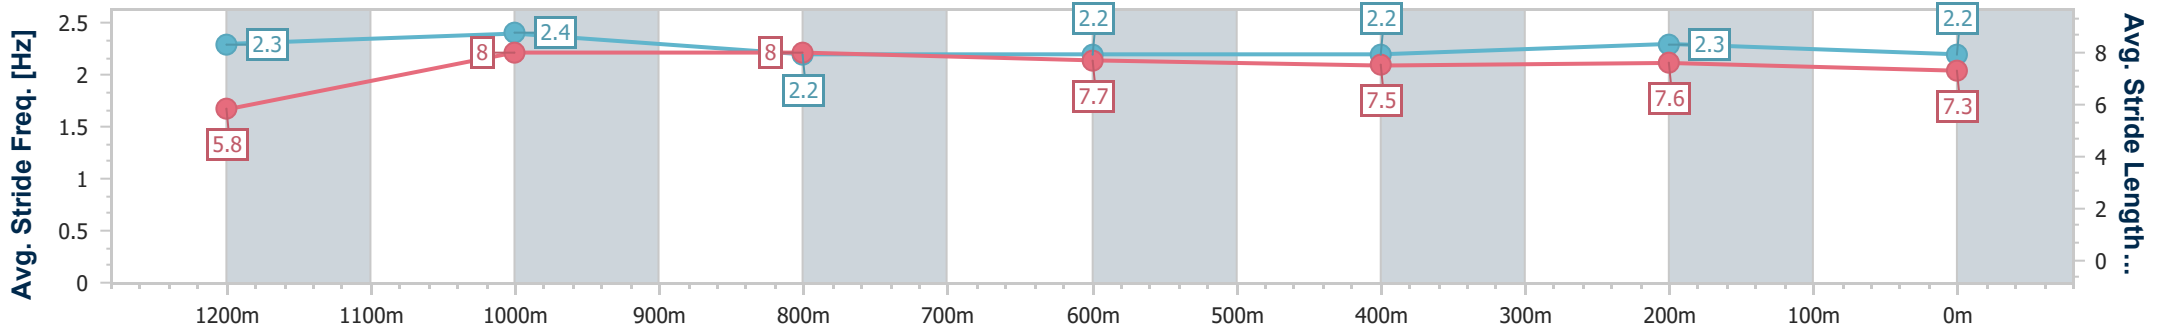

Horse/Jockey Name	Own Tomorrow
Final Rank	9
Fastest Section Time (Section)	0:10.45 (1200m)
Top Speed [km/h] (Section)	70.1 (1200m)
Race State	Finished

Doomben QLD Professional
Race 2: MOUNT FRANKLIN QTIS Three-Year-Old Maiden Plate - 1350m
14 June 2023 - 13:08
Track Rating: Good 4, Weather: Fine, Rail Position: +7m Entire Course

BRISBANE
RACING CLUB

Section	Overall	1200m	1000m	800m	600m	400m	200m
Section Times	1:20.38 [9] (0:11.05)	1:09.33 [5] (0:10.45)	0:58.88 [3] (0:11.00)	0:47.88 [3] (0:11.75)	0:36.13 [3] (0:11.85)	0:24.28 [3] (0:11.68)	0:12.60 [2] (0:12.60)
Average Speed [km/h]	48.9	68.9	65.7	61.3	60.9	61.6	57.1
Top Speed [km/h]	67.3	70.1	67.3	63.9	61.9	62.5	60.5
Avg. Dist. to Rail [m]	3.4	1.8	1.3	0.3	0.5	0.5	0.9
Avg. Stride Freq. [Hz]	2.3	2.4	2.2	2.2	2.2	2.3	2.2
Avg. Stride Length [m]	5.8	8.0	8.0	7.7	7.5	7.6	7.3

- [ ] Ranking at each section and finish
- -.-.- No data available at this section
- NA No data available