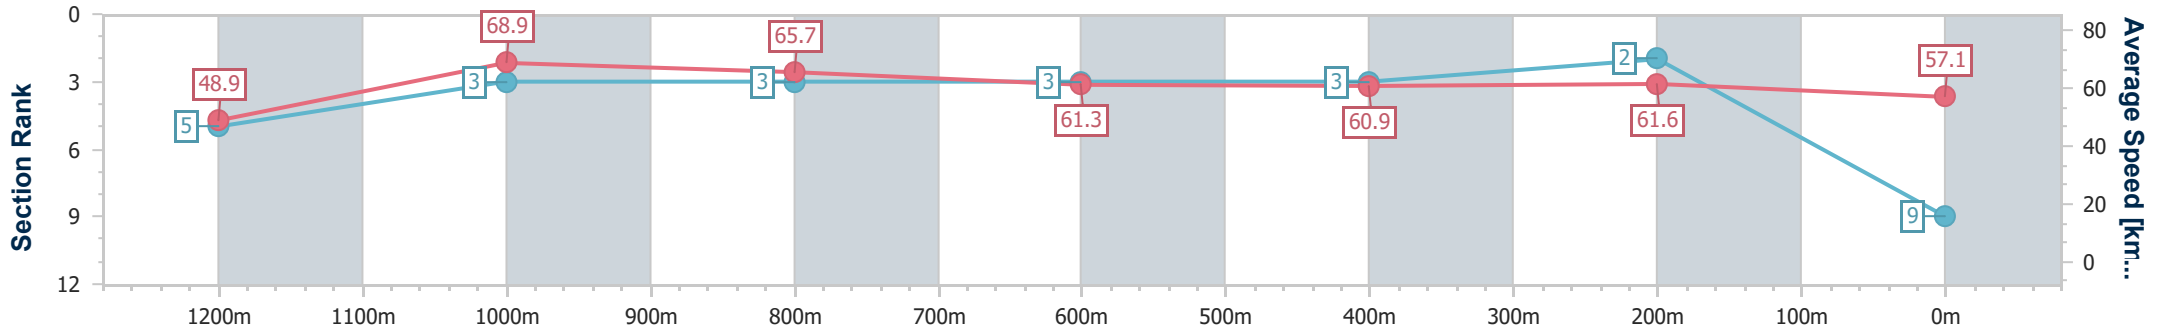

Horse/Jockey Name	Own Tomorrow
Final Rank	9
Fastest Section Time (Section)	0:10.45 (1200m)
Top Speed [km/h] (Section)	70.1 (1200m)
Race State	Finished

Doomben QLD Professional
Race 2: MOUNT FRANKLIN QTIS Three-Year-Old Maiden Plate - 1350m
14 June 2023 - 13:08
Track Rating: Good 4, Weather: Fine, Rail Position: +7m Entire Course

BRISBANE
RACING CLUB

Section	Overall	1200m	1000m	800m	600m	400m	200m
Section Times	1:20.38 [9] (0:11.05)	1:09.33 [5] (0:10.45)	0:58.88 [3] (0:11.00)	0:47.88 [3] (0:11.75)	0:36.13 [3] (0:11.85)	0:24.28 [3] (0:11.68)	0:12.60 [2] (0:12.60)
Average Speed [km/h]	48.9	68.9	65.7	61.3	60.9	61.6	57.1
Top Speed [km/h]	67.3	70.1	67.3	63.9	61.9	62.5	60.5
Avg. Dist. to Rail [m]	3.4	1.8	1.3	0.3	0.5	0.5	0.9
Avg. Stride Freq. [Hz]	2.3	2.4	2.2	2.2	2.2	2.3	2.2
Avg. Stride Length [m]	5.8	8.0	8.0	7.7	7.5	7.6	7.3

- [ ] Ranking at each section and finish
- -.-.- No data available at this section
- NA No data available