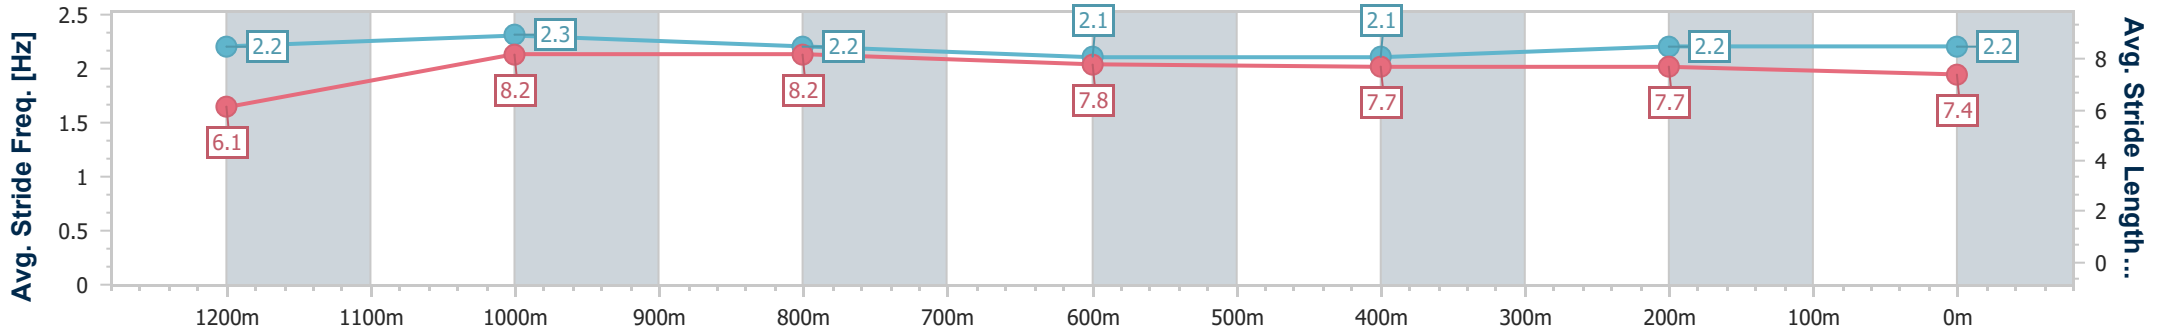

Horse/Jockey Name	Love Tonight
Final Rank	7
Fastest Section Time (Section)	0:10.58 (1200m)
Top Speed [km/h] (Section)	69.5 (1200m)
Race State	Finished

Doomben QLD Professional
Race 2: MOUNT FRANKLIN QTIS Three-Year-Old Maiden Plate - 1350m
14 June 2023 - 13:08
Track Rating: Good 4, Weather: Fine, Rail Position: +7m Entire Course

BRISBANE
RACING CLUB

Section	Overall	1200m	1000m	800m	600m	400m	200m
Section Times	1:20.28 [7] (0:10.99)	1:09.29 [3] (0:10.58)	0:58.71 [4] (0:10.97)	0:47.74 [4] (0:11.84)	0:35.90 [4] (0:11.98)	0:23.92 [5] (0:11.75)	0:12.17 [9] (0:12.17)
Average Speed [km/h]	49.1	68.1	65.6	61.0	60.2	61.0	59.2
Top Speed [km/h]	67.0	69.5	68.4	63.7	60.9	61.9	60.8
Avg. Dist. to Rail [m]	2.6	0.9	0.5	0.4	0.9	1.1	2.0
Avg. Stride Freq. [Hz]	2.2	2.3	2.2	2.1	2.1	2.2	2.2
Avg. Stride Length [m]	6.1	8.2	8.2	7.8	7.7	7.7	7.4

- [ ] Ranking at each section and finish
- -.-.- No data available at this section
- NA No data available