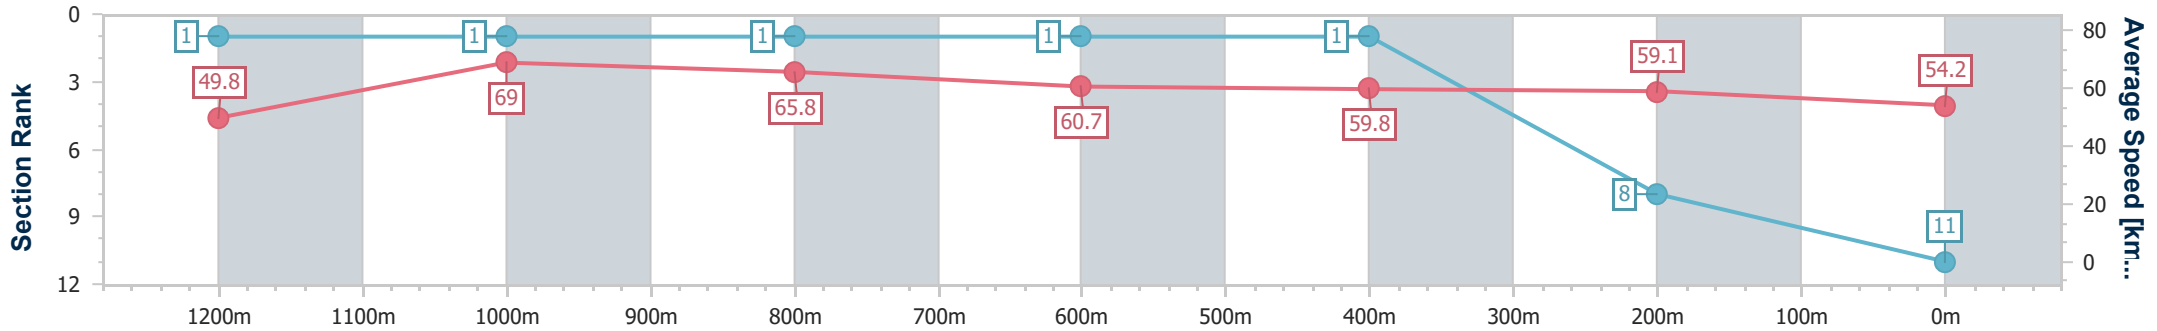

Horse/Jockey Name	Caldante
Final Rank	11
Fastest Section Time (Section)	0:10.42 (1200m)
Top Speed [km/h] (Section)	70.1 (1200m)
Race State	Finished

Doomben QLD Professional
Race 2: MOUNT FRANKLIN QTIS Three-Year-Old Maiden Plate - 1350m
14 June 2023 - 13:08
Track Rating: Good 4, Weather: Fine, Rail Position: +7m Entire Course

BRISBANE
RACING CLUB

Section	Overall	1200m	1000m	800m	600m	400m	200m
Section Times	1:21.39 [11] (0:10.85)	1:10.54 [1] (0:10.42)	1:00.12 [1] (0:10.94)	0:49.18 [1] (0:11.81)	0:37.37 [1] (0:11.96)	0:25.41 [1] (0:12.12)	0:13.29 [8] (0:13.29)
Average Speed [km/h]	49.8	69.0	65.8	60.7	59.8	59.1	54.2
Top Speed [km/h]	67.3	70.1	68.2	62.8	60.5	59.9	57.6
Avg. Dist. to Rail [m]	4.5	1.6	0.3	0.8	1.2	2.1	1.7
Avg. Stride Freq. [Hz]	2.2	2.3	2.3	2.2	2.2	2.3	2.2
Avg. Stride Length [m]	6.3	8.2	8.0	7.6	7.4	7.3	7.0

- [ ] Ranking at each section and finish
- -.-.- No data available at this section
- NA No data available