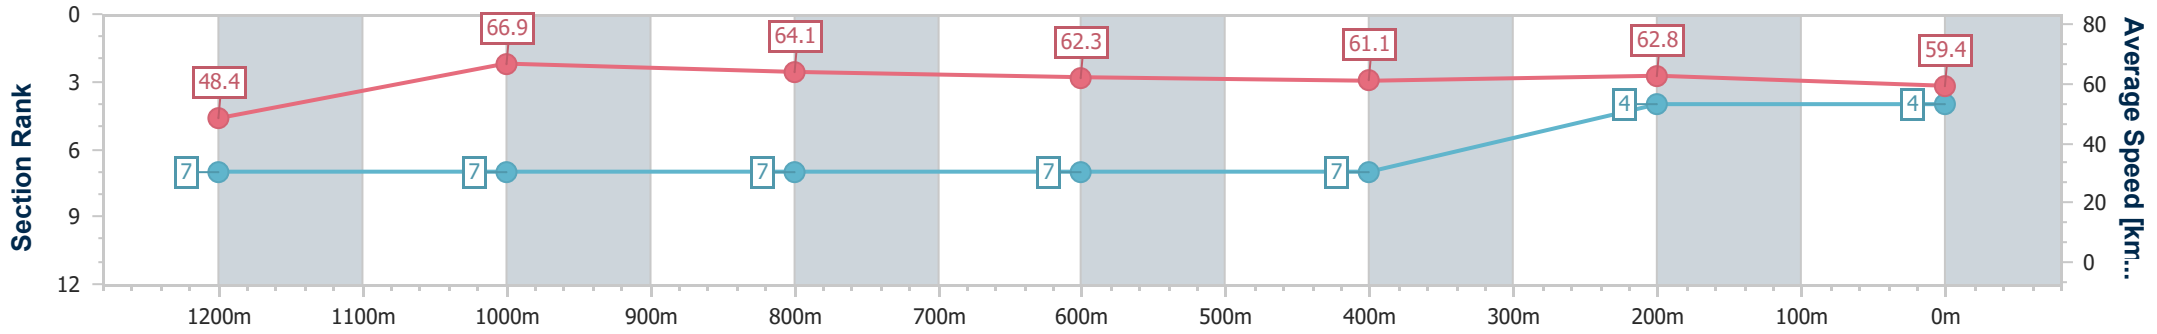

Horse/Jockey Name	Napa Valley
Final Rank	4
Fastest Section Time (Section)	0:10.79 (1200m)
Top Speed [km/h] (Section)	68.8 (1200m)
Race State	Finished

Doomben QLD Professional
Race 2: MOUNT FRANKLIN QTIS Three-Year-Old Maiden Plate - 1350m
14 June 2023 - 13:08
Track Rating: Good 4, Weather: Fine, Rail Position: +7m Entire Course

BRISBANE RACING CLUB

Section	Overall	1200m	1000m	800m	600m	400m	200m
Section Times	1:20.16 [4] (0:11.16)	1:09.00 [7] (0:10.79)	0:58.21 [7] (0:11.27)	0:46.94 [7] (0:11.54)	0:35.40 [7] (0:11.77)	0:23.63 [7] (0:11.51)	0:12.12 [4] (0:12.12)
Average Speed [km/h]	48.4	66.9	64.1	62.3	61.1	62.8	59.4
Top Speed [km/h]	64.7	68.8	65.6	64.2	63.1	63.7	61.8
Avg. Dist. to Rail [m]	7.9	2.9	1.3	0.2	0.3	2.3	3.3
Avg. Stride Freq. [Hz]	2.3	2.4	2.3	2.3	2.3	2.3	2.3
Avg. Stride Length [m]	5.9	7.8	7.7	7.6	7.5	7.5	7.3

- [ ] Ranking at each section and finish
- -.-.- No data available at this section
- NA No data available