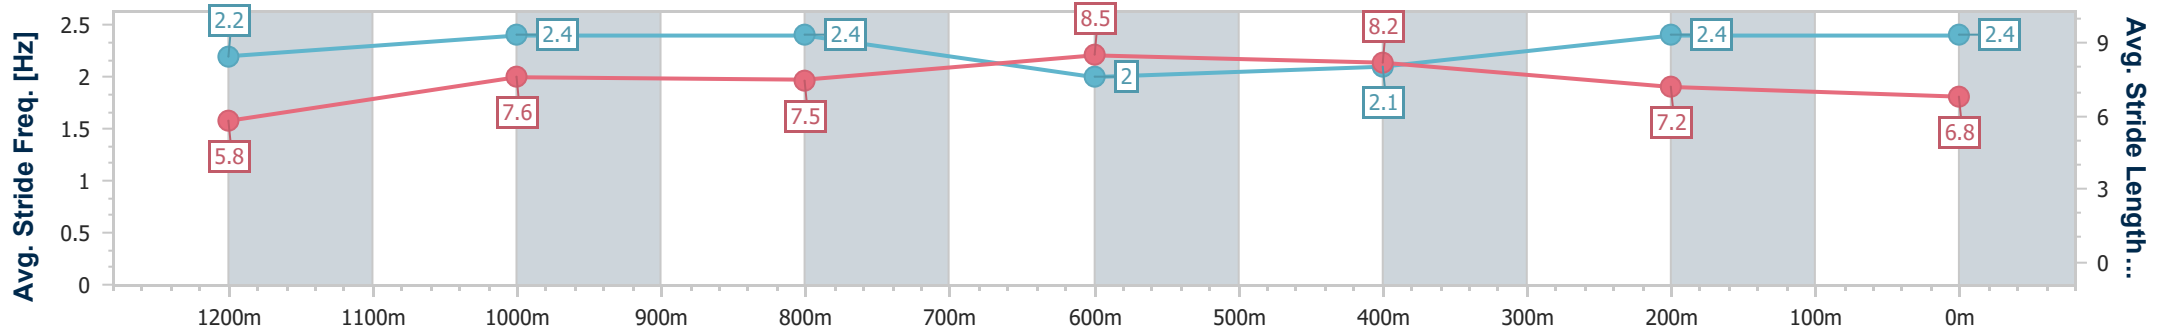

Horse/Jockey Name	Signita
Final Rank	6
Fastest Section Time (Section)	0:10.88 (1200m)
Top Speed [km/h] (Section)	67.8 (1200m)
Race State	Finished

Doomben QLD Professional
Race 2: MOUNT FRANKLIN QTIS Three-Year-Old Maiden Plate - 1350m
14 June 2023 - 13:08
Track Rating: Good 4, Weather: Fine, Rail Position: +7m Entire Course

BRISBANE
RACING CLUB

Section	Overall	1200m	1000m	800m	600m	400m	200m
Section Times	1:20.24 [6] (0:11.33)	1:08.91 [8] (0:10.88)	0:58.03 [9] (0:11.35)	0:46.68 [10] (0:11.57)	0:35.11 [9] (0:11.72)	0:23.39 [9] (0:11.29)	0:12.10 [10] (0:12.10)
Average Speed [km/h]	47.7	66.2	63.7	62.7	61.4	64.1	59.5
Top Speed [km/h]	66.3	67.8	65.8	64.4	63.8	65.8	62.2
Avg. Dist. to Rail [m]	4.9	2.4	2.1	1.1	0.4	3.0	4.2
Avg. Stride Freq. [Hz]	2.2	2.4	2.4	2.0	2.1	2.4	2.4
Avg. Stride Length [m]	5.8	7.6	7.5	8.5	8.2	7.2	6.8

- [ ] Ranking at each section and finish
- -.-.- No data available at this section
- NA No data available