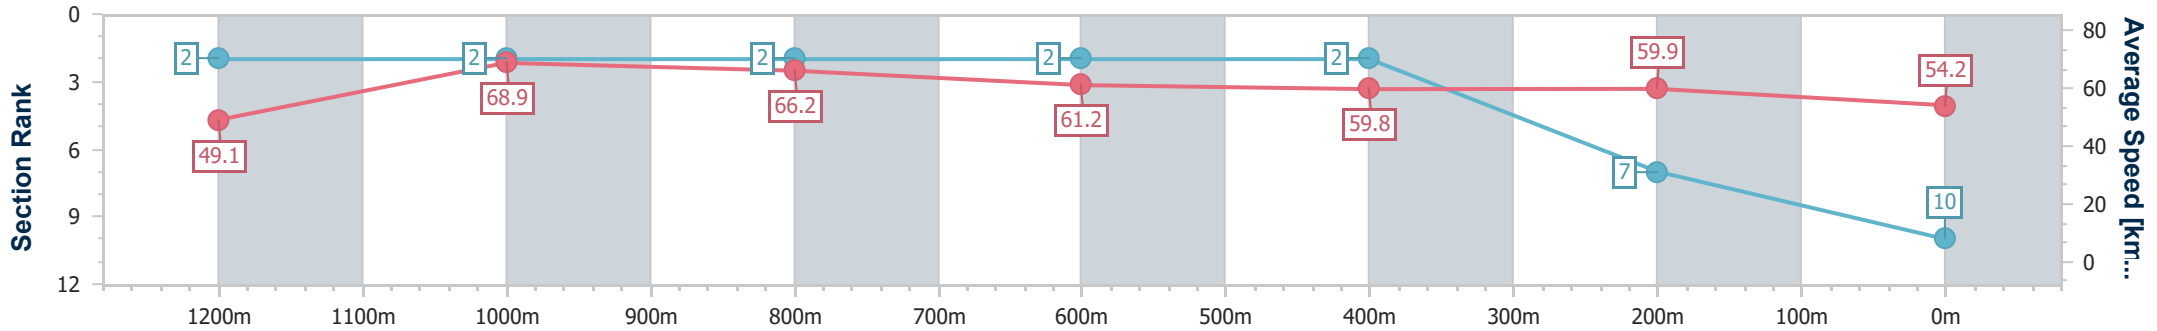

Horse/Jockey Name	Remanded
Final Rank	10
Fastest Section Time (Section)	0:10.46 (1200m)
Top Speed [km/h] (Section)	70.2 (1200m)
Race State	Finished

Doomben QLD Professional
Race 2: MOUNT FRANKLIN QTIS Three-Year-Old Maiden Plate - 1350m
14 June 2023 - 13:08
Track Rating: Good 4, Weather: Fine, Rail Position: +7m Entire Course

BRISBANE
RACING CLUB

Section	Overall	1200m	1000m	800m	600m	400m	200m
Section Times	1:21.36 [10] (0:10.98)	1:10.38 [2] (0:10.46)	0:59.92 [2] (0:10.89)	0:49.03 [2] (0:11.74)	0:37.29 [2] (0:12.02)	0:25.27 [2] (0:12.00)	0:13.27 [7] (0:13.27)
Average Speed [km/h]	49.1	68.9	66.2	61.2	59.8	59.9	54.2
Top Speed [km/h]	67.5	70.2	68.1	63.9	60.7	61.6	58.3
Avg. Dist. to Rail [m]	5.6	2.4	0.6	0.7	0.9	2.0	1.8
Avg. Stride Freq. [Hz]	2.3	2.6	2.5	2.4	2.4	2.4	2.3
Avg. Stride Length [m]	5.9	7.2	7.3	7.1	6.9	6.8	6.6

- [ ] Ranking at each section and finish
- -.-.- No data available at this section
- NA No data available