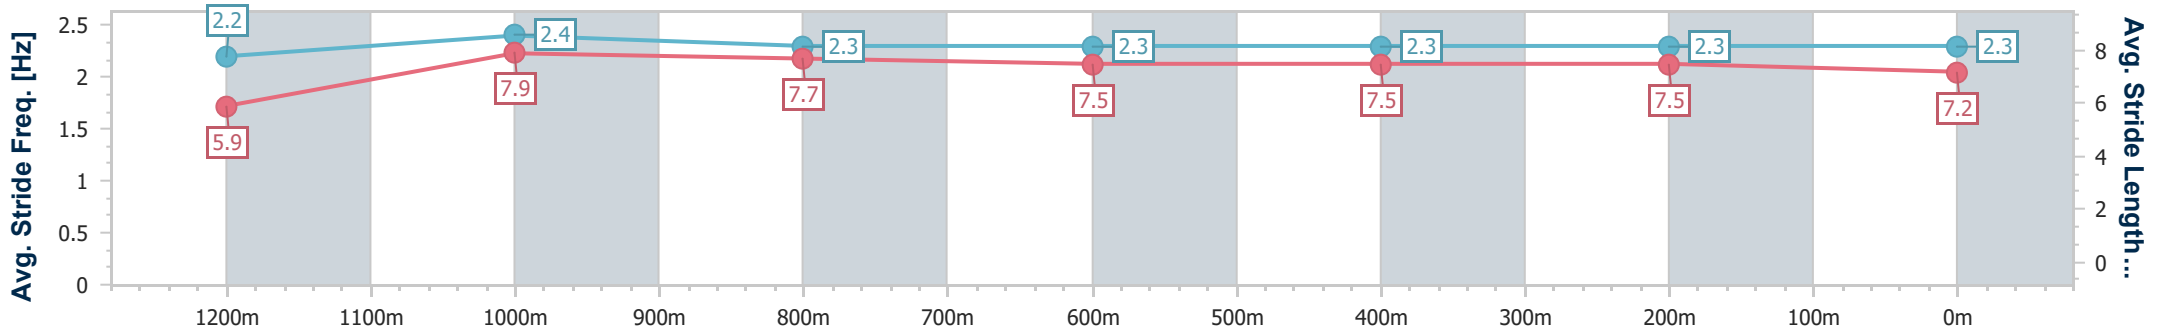

Horse/Jockey Name	Ahoy
Final Rank	5
Fastest Section Time (Section)	0:10.64 (1200m)
Top Speed [km/h] (Section)	68.8 (1200m)
Race State	Finished

Doomben QLD Professional
Race 2: MOUNT FRANKLIN QTIS Three-Year-Old Maiden Plate - 1350m
14 June 2023 - 13:08
Track Rating: Good 4, Weather: Fine, Rail Position: +7m Entire Course

BRISBANE
RACING CLUB

Section	Overall	1200m	1000m	800m	600m	400m	200m
Section Times	1:20.23 [5] (0:11.47)	1:08.76 [10] (0:10.64)	0:58.12 [8] (0:11.13)	0:46.99 [8] (0:11.64)	0:35.35 [8] (0:11.66)	0:23.69 [8] (0:11.51)	0:12.18 [5] (0:12.18)
Average Speed [km/h]	47.2	67.7	64.7	61.6	61.3	62.4	59.1
Top Speed [km/h]	67.4	68.8	66.1	63.7	63.3	63.3	61.8
Avg. Dist. to Rail [m]	5.8	0.9	0.7	0.7	1.3	0.9	2.4
Avg. Stride Freq. [Hz]	2.2	2.4	2.3	2.3	2.3	2.3	2.3
Avg. Stride Length [m]	5.9	7.9	7.7	7.5	7.5	7.5	7.2

- [ ] Ranking at each section and finish
- -.-.- No data available at this section
- NA No data available