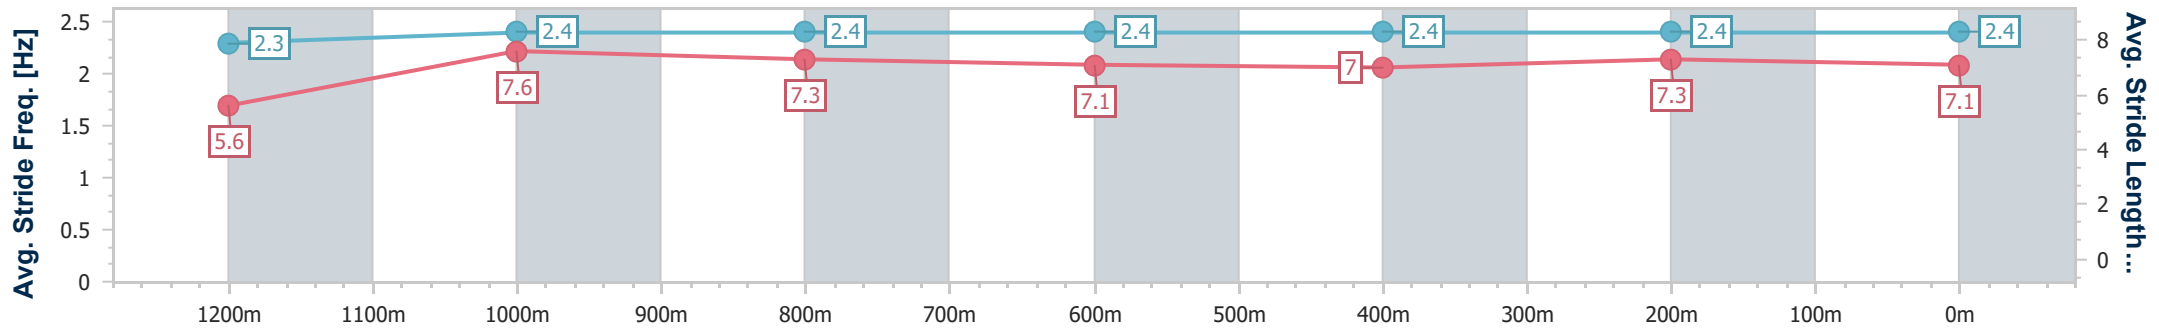

Horse/Jockey Name	Guru Class
Final Rank	3
Fastest Section Time (Section)	0:10.75 (1200m)
Top Speed [km/h] (Section)	67.8 (1200m)
Race State	Finished

Doomben QLD Professional
Race 2: MOUNT FRANKLIN QTIS Three-Year-Old Maiden Plate - 1350m
14 June 2023 - 13:08
Track Rating: Good 4, Weather: Fine, Rail Position: +7m Entire Course

BRISBANE RACING CLUB

Section	Overall	1200m	1000m	800m	600m	400m	200m
Section Times	1:20.09 [3] (0:11.57)	1:08.52 [11] (0:10.75)	0:57.77 [10] (0:11.19)	0:46.58 [9] (0:11.67)	0:34.91 [10] (0:11.80)	0:23.11 [10] (0:11.20)	0:11.91 [11] (0:11.91)
Average Speed [km/h]	46.7	67.2	64.2	61.8	60.6	63.9	60.4
Top Speed [km/h]	65.5	67.8	66.6	63.7	64.2	65.0	62.6
Avg. Dist. to Rail [m]	9.3	1.1	0.5	0.5	1.5	2.2	1.7
Avg. Stride Freq. [Hz]	2.3	2.4	2.4	2.4	2.4	2.4	2.4
Avg. Stride Length [m]	5.6	7.6	7.3	7.1	7.0	7.3	7.1

- [ ] Ranking at each section and finish
- -.-.- No data available at this section
- NA No data available