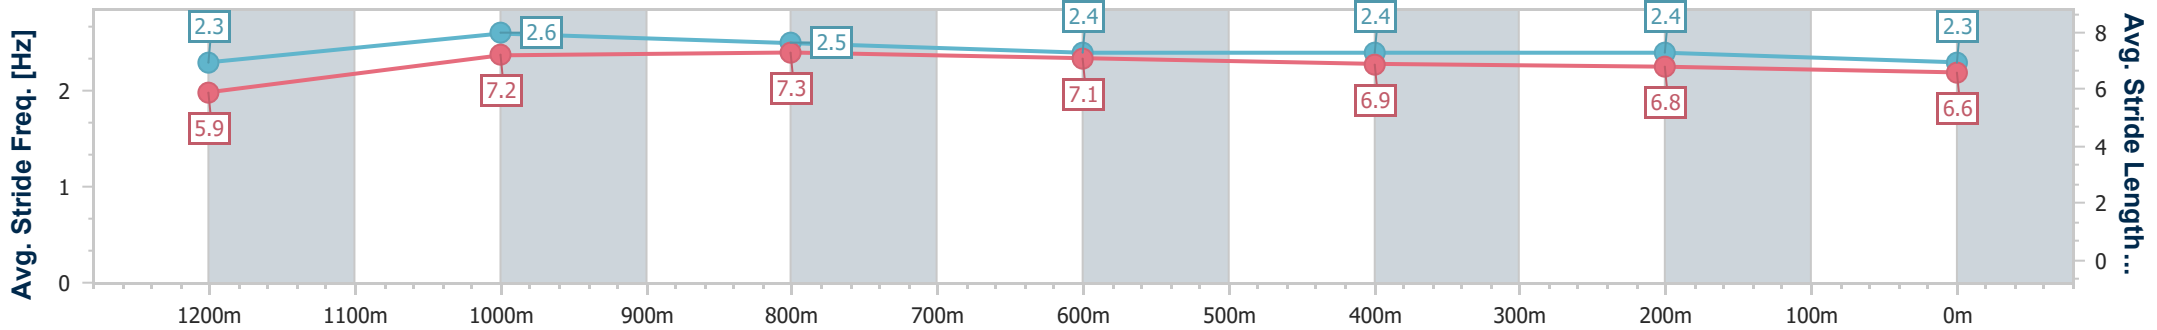

Horse/Jockey Name	Remanded
Final Rank	10
Fastest Section Time (Section)	0:10.46 (1200m)
Top Speed [km/h] (Section)	70.2 (1200m)
Race State	Finished

Doomben QLD Professional
Race 2: MOUNT FRANKLIN QTIS Three-Year-Old Maiden Plate - 1350m
14 June 2023 - 13:08
Track Rating: Good 4, Weather: Fine, Rail Position: +7m Entire Course

BRISBANE
RACING CLUB

Section	Overall	1200m	1000m	800m	600m	400m	200m
Section Times	1:21.36 [10] (0:10.98)	1:10.38 [2] (0:10.46)	0:59.92 [2] (0:10.89)	0:49.03 [2] (0:11.74)	0:37.29 [2] (0:12.02)	0:25.27 [2] (0:12.00)	0:13.27 [7] (0:13.27)
Average Speed [km/h]	49.1	68.9	66.2	61.2	59.8	59.9	54.2
Top Speed [km/h]	67.5	70.2	68.1	63.9	60.7	61.6	58.3
Avg. Dist. to Rail [m]	5.6	2.4	0.6	0.7	0.9	2.0	1.8
Avg. Stride Freq. [Hz]	2.3	2.6	2.5	2.4	2.4	2.4	2.3
Avg. Stride Length [m]	5.9	7.2	7.3	7.1	6.9	6.8	6.6

- [ ] Ranking at each section and finish
- -.-.- No data available at this section
- NA No data available