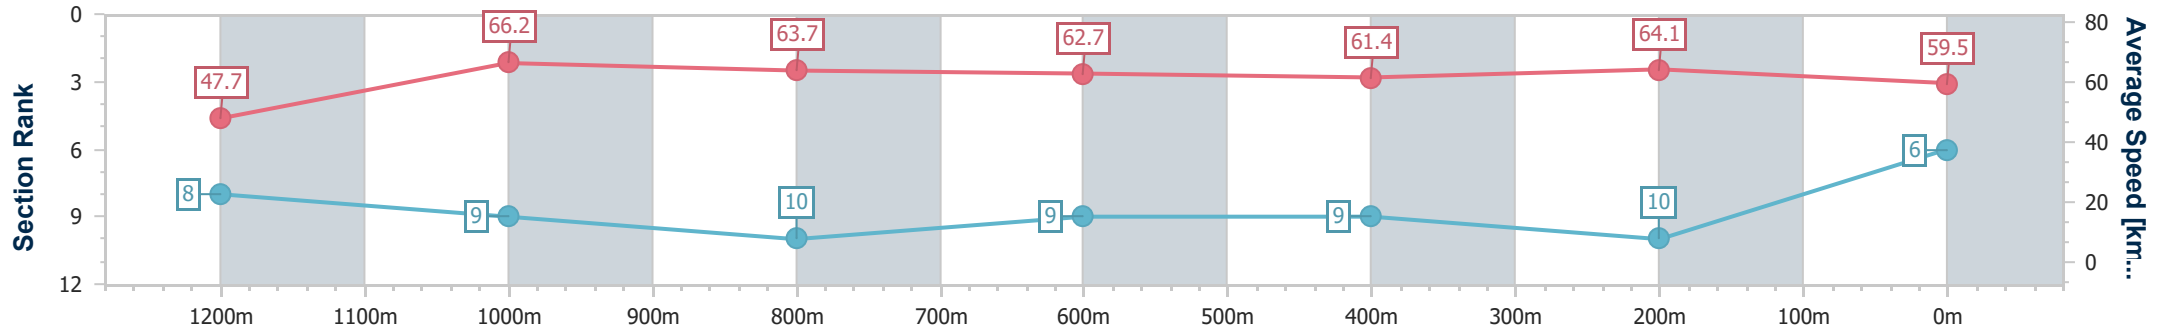

Horse/Jockey Name	Signita
Final Rank	6
Fastest Section Time (Section)	0:10.88 (1200m)
Top Speed [km/h] (Section)	67.8 (1200m)
Race State	Finished

Doomben QLD Professional
Race 2: MOUNT FRANKLIN QTIS Three-Year-Old Maiden Plate - 1350m
14 June 2023 - 13:08
Track Rating: Good 4, Weather: Fine, Rail Position: +7m Entire Course

BRISBANE
RACING CLUB

Section	Overall	1200m	1000m	800m	600m	400m	200m
Section Times	1:20.24 [6] (0:11.33)	1:08.91 [8] (0:10.88)	0:58.03 [9] (0:11.35)	0:46.68 [10] (0:11.57)	0:35.11 [9] (0:11.72)	0:23.39 [9] (0:11.29)	0:12.10 [10] (0:12.10)
Average Speed [km/h]	47.7	66.2	63.7	62.7	61.4	64.1	59.5
Top Speed [km/h]	66.3	67.8	65.8	64.4	63.8	65.8	62.2
Avg. Dist. to Rail [m]	4.9	2.4	2.1	1.1	0.4	3.0	4.2
Avg. Stride Freq. [Hz]	2.2	2.4	2.4	2.0	2.1	2.4	2.4
Avg. Stride Length [m]	5.8	7.6	7.5	8.5	8.2	7.2	6.8

- [ ] Ranking at each section and finish
- -.-.- No data available at this section
- NA No data available