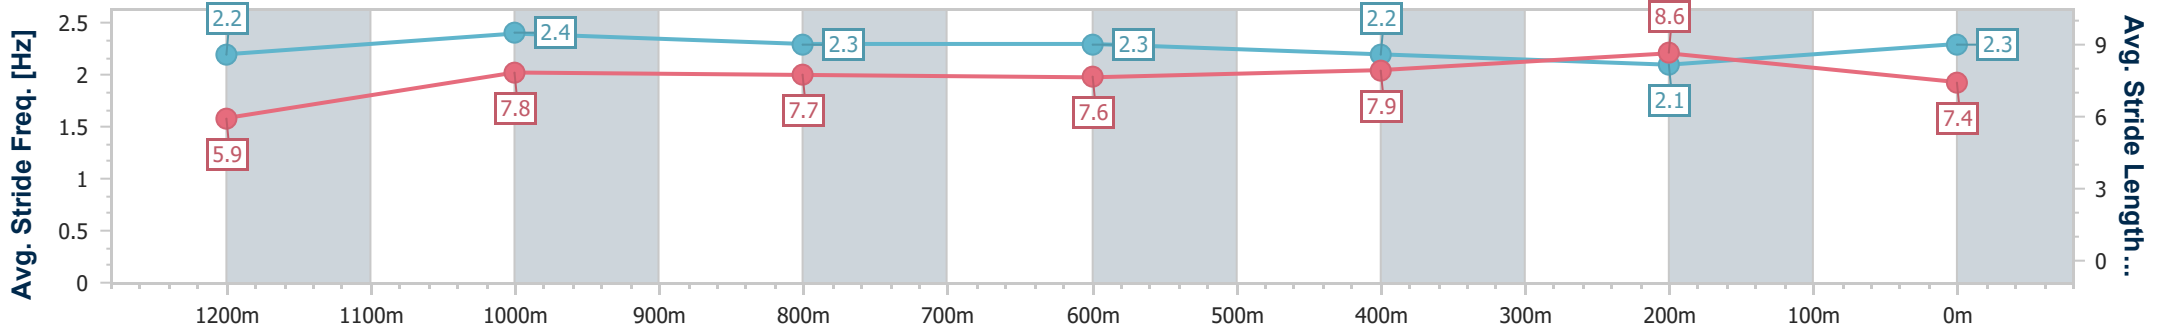

Horse/Jockey Name	Deferential
Final Rank	2
Fastest Section Time (Section)	0:10.98 (400m)
Top Speed [km/h] (Section)	66.7 (1200m)
Race State	Finished

Doomben QLD Professional
Race 2: MOUNT FRANKLIN QTIS Three-Year-Old Maiden Plate - 1350m
14 June 2023 - 13:08
Track Rating: Good 4, Weather: Fine, Rail Position: +7m Entire Course

BRISBANE
RACING CLUB

Section	Overall	1200m	1000m	800m	600m	400m	200m
Section Times	1:19.80 [2] (0:11.37)	1:08.43 [9] (0:10.99)	0:57.44 [11] (0:11.40)	0:46.04 [11] (0:11.59)	0:34.45 [11] (0:11.74)	0:22.71 [11] (0:10.98)	0:11.73 [6] (0:11.73)
Average Speed [km/h]	47.6	65.5	63.5	62.3	61.5	65.5	61.4
Top Speed [km/h]	64.6	66.7	65.8	64.1	65.7	66.1	65.7
Avg. Dist. to Rail [m]	8.0	1.8	1.8	0.6	0.6	1.8	4.0
Avg. Stride Freq. [Hz]	2.2	2.4	2.3	2.3	2.2	2.1	2.3
Avg. Stride Length [m]	5.9	7.8	7.7	7.6	7.9	8.6	7.4

- [ ] Ranking at each section and finish
- -.-.- No data available at this section
- NA No data available