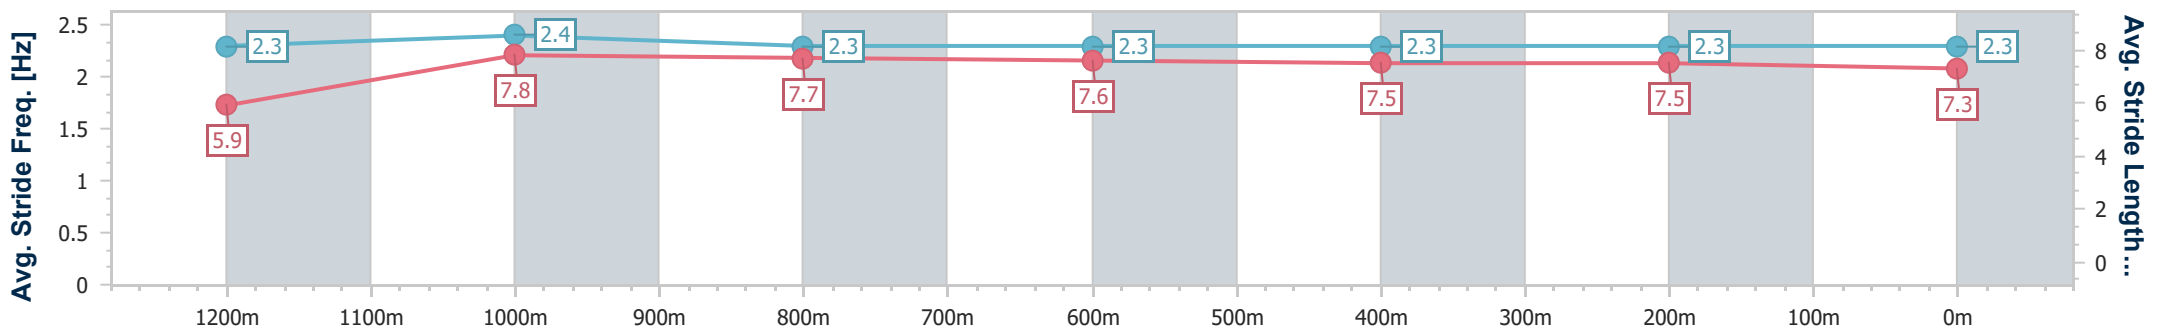

Horse/Jockey Name	Napa Valley
Final Rank	4
Fastest Section Time (Section)	0:10.79 (1200m)
Top Speed [km/h] (Section)	68.8 (1200m)
Race State	Finished

Doomben QLD Professional
Race 2: MOUNT FRANKLIN QTIS Three-Year-Old Maiden Plate - 1350m
14 June 2023 - 13:08
Track Rating: Good 4, Weather: Fine, Rail Position: +7m Entire Course

BRISBANE RACING CLUB

Section	Overall	1200m	1000m	800m	600m	400m	200m
Section Times	1:20.16 [4] (0:11.16)	1:09.00 [7] (0:10.79)	0:58.21 [7] (0:11.27)	0:46.94 [7] (0:11.54)	0:35.40 [7] (0:11.77)	0:23.63 [7] (0:11.51)	0:12.12 [4] (0:12.12)
Average Speed [km/h]	48.4	66.9	64.1	62.3	61.1	62.8	59.4
Top Speed [km/h]	64.7	68.8	65.6	64.2	63.1	63.7	61.8
Avg. Dist. to Rail [m]	7.9	2.9	1.3	0.2	0.3	2.3	3.3
Avg. Stride Freq. [Hz]	2.3	2.4	2.3	2.3	2.3	2.3	2.3
Avg. Stride Length [m]	5.9	7.8	7.7	7.6	7.5	7.5	7.3

- [ ] Ranking at each section and finish
- -.-.- No data available at this section
- NA No data available