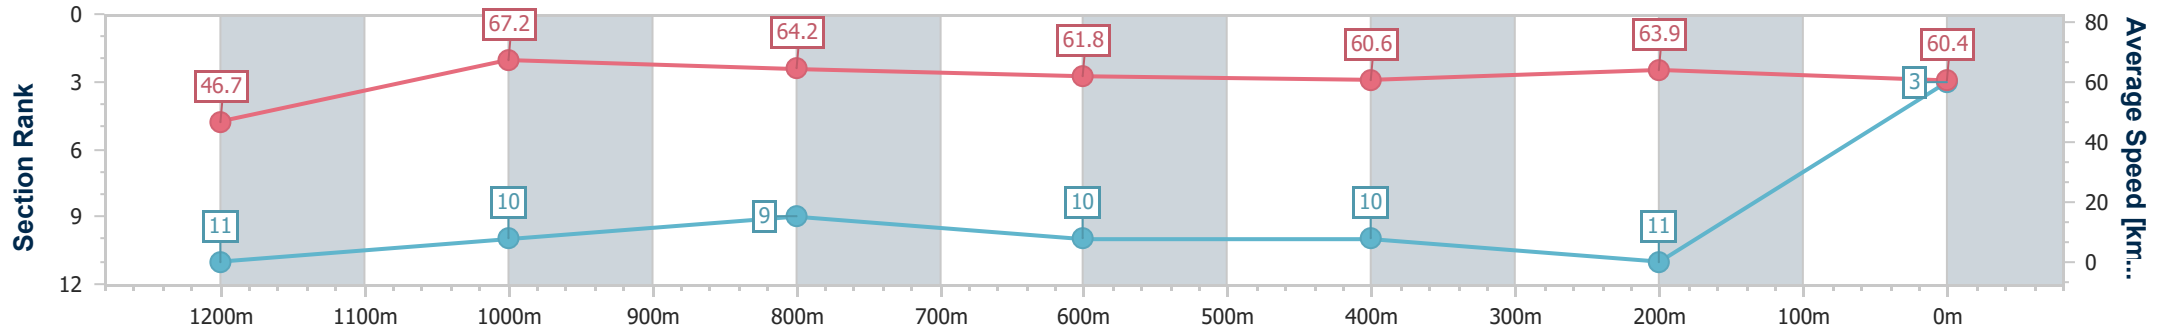

Horse/Jockey Name	Guru Class
Final Rank	3
Fastest Section Time (Section)	0:10.75 (1200m)
Top Speed [km/h] (Section)	67.8 (1200m)
Race State	Finished

Doomben QLD Professional
Race 2: MOUNT FRANKLIN QTIS Three-Year-Old Maiden Plate - 1350m
14 June 2023 - 13:08
Track Rating: Good 4, Weather: Fine, Rail Position: +7m Entire Course

BRISBANE RACING CLUB

Section	Overall	1200m	1000m	800m	600m	400m	200m
Section Times	1:20.09 [3] (0:11.57)	1:08.52 [11] (0:10.75)	0:57.77 [10] (0:11.19)	0:46.58 [9] (0:11.67)	0:34.91 [10] (0:11.80)	0:23.11 [10] (0:11.20)	0:11.91 [11] (0:11.91)
Average Speed [km/h]	46.7	67.2	64.2	61.8	60.6	63.9	60.4
Top Speed [km/h]	65.5	67.8	66.6	63.7	64.2	65.0	62.6
Avg. Dist. to Rail [m]	9.3	1.1	0.5	0.5	1.5	2.2	1.7
Avg. Stride Freq. [Hz]	2.3	2.4	2.4	2.4	2.4	2.4	2.4
Avg. Stride Length [m]	5.6	7.6	7.3	7.1	7.0	7.3	7.1

- [ ] Ranking at each section and finish
- -.-.- No data available at this section
- NA No data available