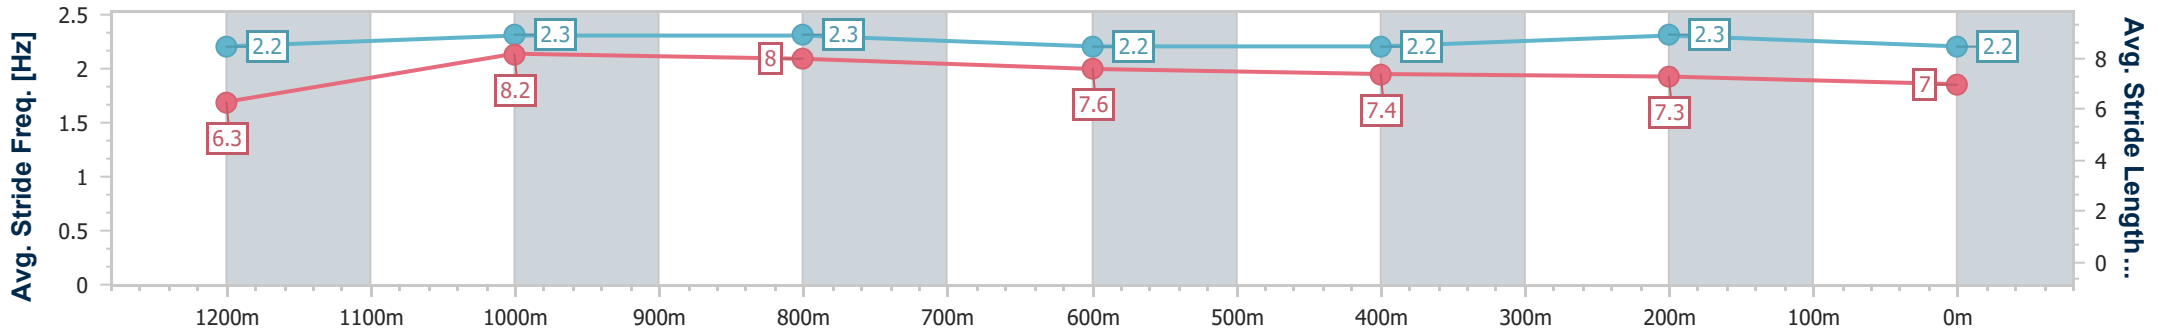

Horse/Jockey Name	Caldante
Final Rank	11
Fastest Section Time (Section)	0:10.42 (1200m)
Top Speed [km/h] (Section)	70.1 (1200m)
Race State	Finished

Doomben QLD Professional
Race 2: MOUNT FRANKLIN QTIS Three-Year-Old Maiden Plate - 1350m
14 June 2023 - 13:08
Track Rating: Good 4, Weather: Fine, Rail Position: +7m Entire Course

BRISBANE
RACING CLUB

Section	Overall	1200m	1000m	800m	600m	400m	200m
Section Times	1:21.39 [11] (0:10.85)	1:10.54 [1] (0:10.42)	1:00.12 [1] (0:10.94)	0:49.18 [1] (0:11.81)	0:37.37 [1] (0:11.96)	0:25.41 [1] (0:12.12)	0:13.29 [8] (0:13.29)
Average Speed [km/h]	49.8	69.0	65.8	60.7	59.8	59.1	54.2
Top Speed [km/h]	67.3	70.1	68.2	62.8	60.5	59.9	57.6
Avg. Dist. to Rail [m]	4.5	1.6	0.3	0.8	1.2	2.1	1.7
Avg. Stride Freq. [Hz]	2.2	2.3	2.3	2.2	2.2	2.3	2.2
Avg. Stride Length [m]	6.3	8.2	8.0	7.6	7.4	7.3	7.0

- [ ] Ranking at each section and finish
- -.-.- No data available at this section
- NA No data available