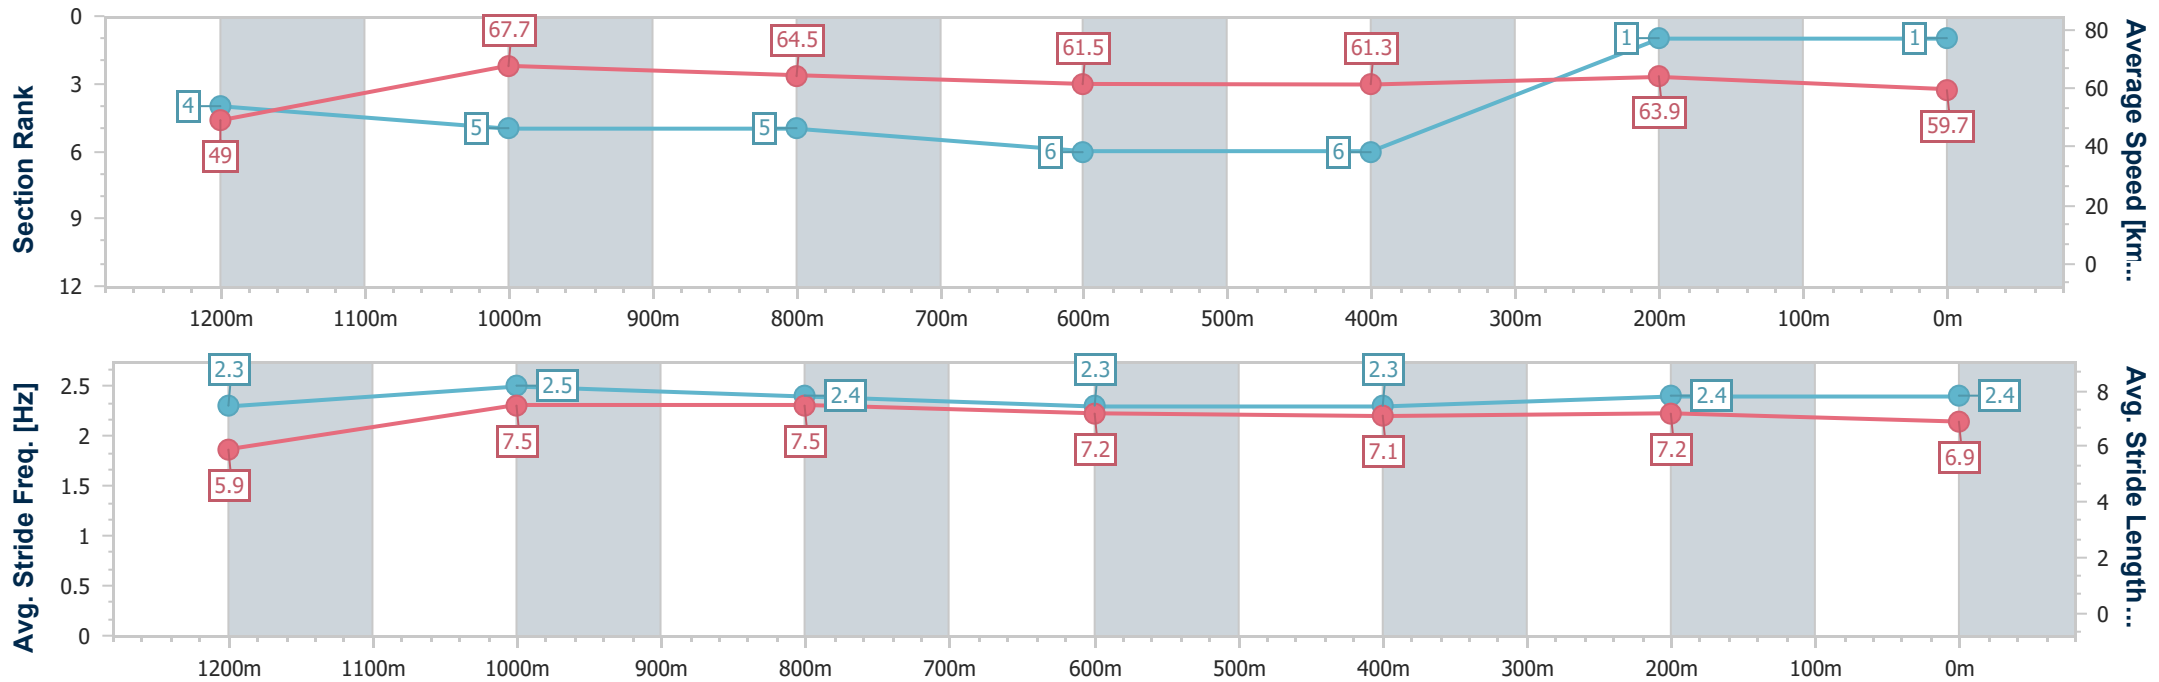

14 June 2023 - 13:08

Track Rating: Good 4, Weather: Fine, Rail Position: +7m Entire Course

BRISBANE RACING CLUB

Section	Overall	1200m	1000m	800m	600m	400m	200m
Section Times	1:19.78 [1] (0:11.03)	1:08.75 [4] (0:10.66)	0:58.09 [5] (0:11.16)	0:46.93 [5] (0:11.82)	0:35.11 [6] (0:11.80)	0:23.31 [6] (0:11.24)	0:12.07 [1] (0:12.07)
Average Speed [km/h]	49.0	67.7	64.5	61.5	61.3	63.9	59.7
Top Speed [km/h]	66.2	69.5	66.3	65.2	64.3	65.3	63.7
Avg. Dist. to Rail [m]	6.8	2.4	1.0	2.1	1.4	0.7	1.4
Avg. Stride Freq. [Hz]	2.3	2.5	2.4	2.3	2.3	2.4	2.4
Avg. Stride Length [m]	5.9	7.5	7.5	7.2	7.1	7.2	6.9