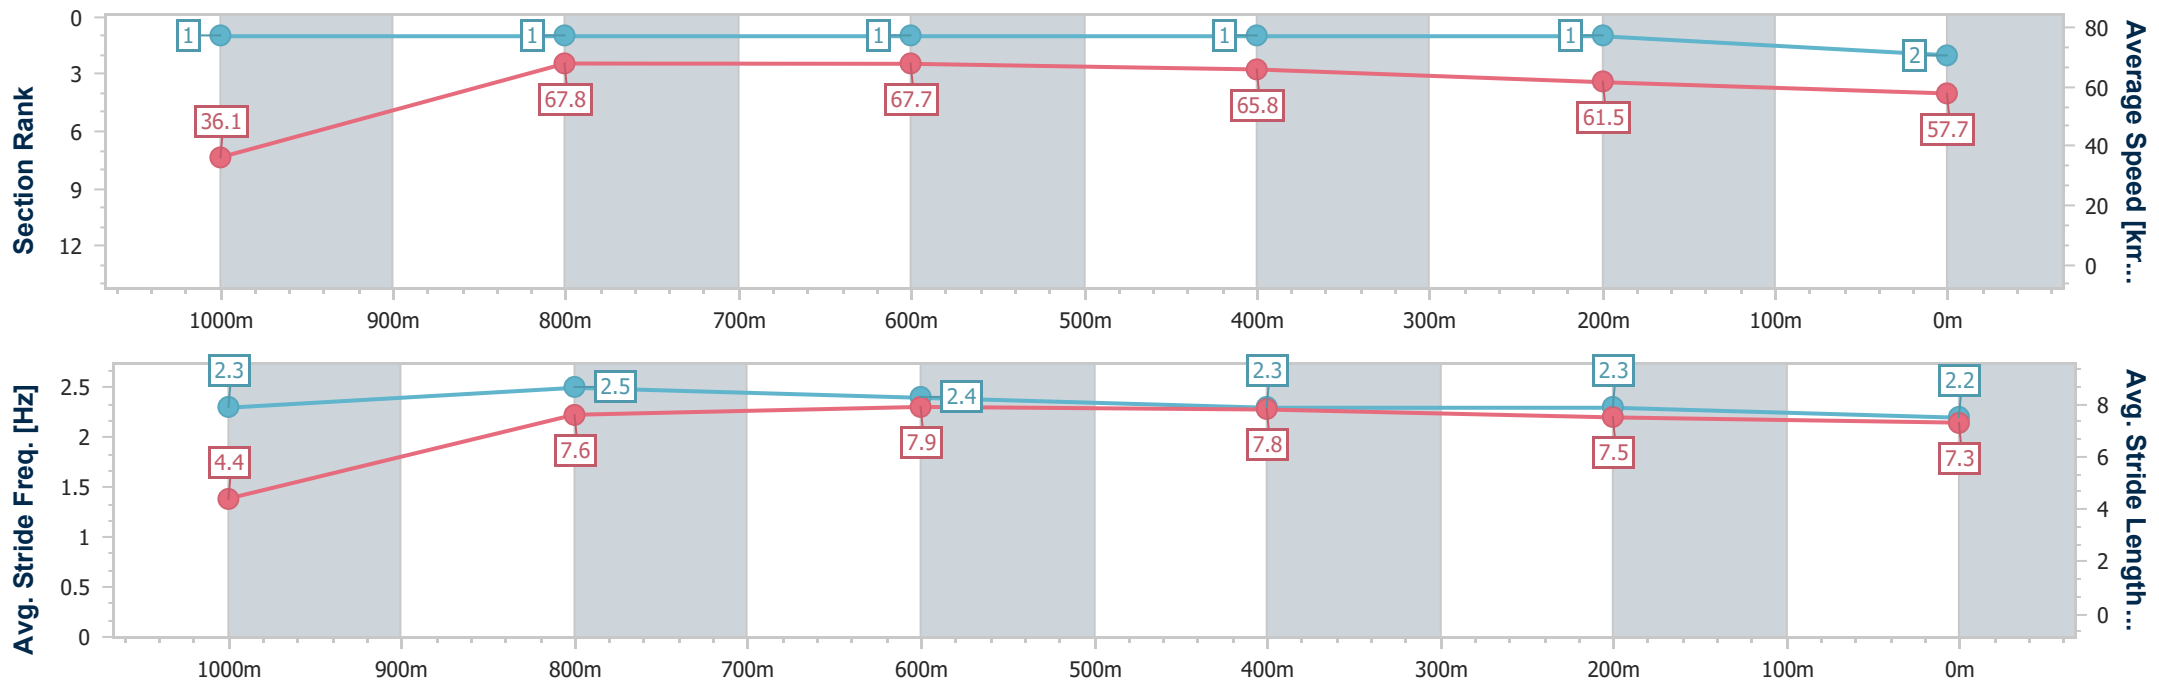

Horse/Jockey Name	Fly With You
Final Rank	2
Fastest Section Time (Section)	0:04.98 (Overall)
Top Speed [km/h] (Section)	69.8 (800m)
Race State	Finished

Aquis Park Gold Coast Poly QLD Professional

Race 3: Gold Coast Tavern Maiden Handicap - 1050m

24 June 2023 - 13:45

Track Rating: Synthetic , Weather: Fine, Rail Position: True

Section	Overall	1000m	800m	600m	400m	200m
Section Times	1:01.43 [2] (0:04.98)	0:56.45 [1] (0:10.67)	0:45.78 [1] (0:10.52)	0:35.26 [1] (0:11.00)	0:24.26 [1] (0:11.74)	0:12.52 [1] (0:12.52)
Average Speed [km/h]	36.1	67.8	67.7	65.8	61.5	57.7
Top Speed [km/h]	57.9	69.1	69.8	68.7	62.8	60.2
Avg. Dist. to Rail [m]	1.1	0.8	1.4	1.3	3.1	2.5
Avg. Stride Freq. [Hz]	2.3	2.5	2.4	2.3	2.3	2.2
Avg. Stride Length [m]	4.4	7.6	7.9	7.8	7.5	7.3

- [ ] Ranking at each section and finish
- -.-.- No data available at this section
- NA No data available