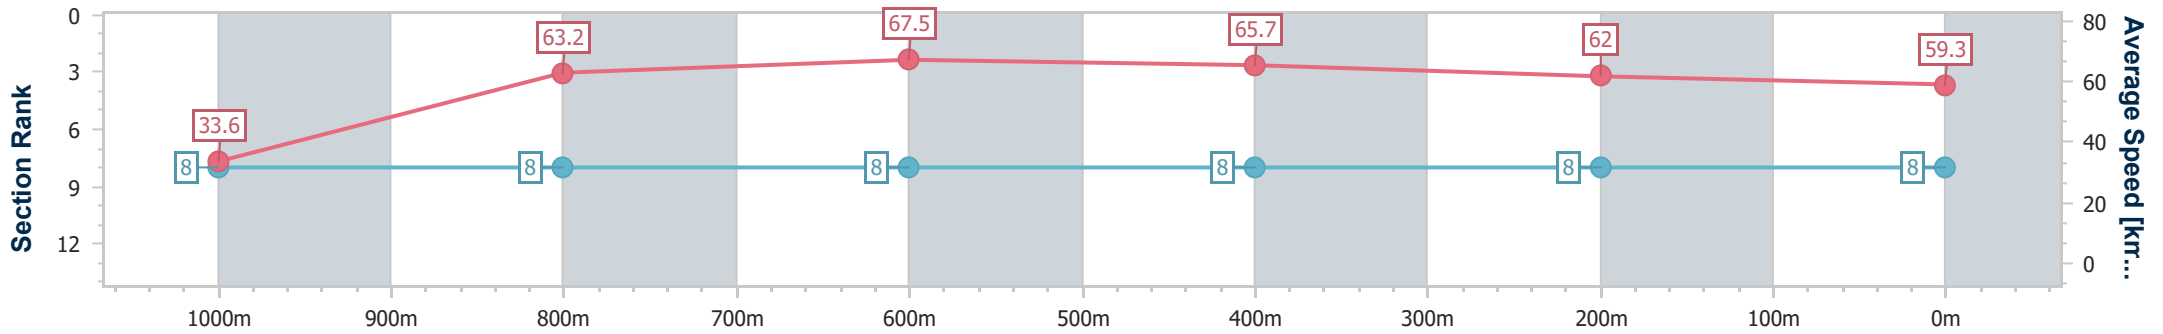

Aquis Park Gold Coast Poly QLD Professional

Race 3: Gold Coast Tavern Maiden Handicap - 1050m

24 June 2023 - 13:45

Track Rating: Synthetic , Weather: Fine, Rail Position: True

Section	Overall	1000m	800m	600m	400m	200m
Section Times	1:02.62 [8] (0:05.38)	0:57.24 [8] (0:11.45)	0:45.79 [8] (0:10.72)	0:35.07 [8] (0:11.15)	0:23.92 [8] (0:11.74)	0:12.18 [8] (0:12.18)
Average Speed [km/h]	33.6	63.2	67.5	65.7	62.0	59.3
Top Speed [km/h]	54.4	67.4	68.8	68.9	62.9	62.0
Avg. Dist. to Rail [m]	2.7	1.5	1.6	3.5	5.8	7.2
Avg. Stride Freq. [Hz]	2.1	2.5	2.5	2.5	2.5	2.4
Avg. Stride Length [m]	4.4	7.0	7.4	7.3	6.9	6.8

- [] Ranking at each section and finish
- .-.- No data available at this section
- NA No data available

Horse/Jockey Name	Mussel Lines
Final Rank	9
Fastest Section Time (Section)	0:05.46 (Overall)
Top Speed [km/h] (Section)	66.5 (600m)
Race State	Finished