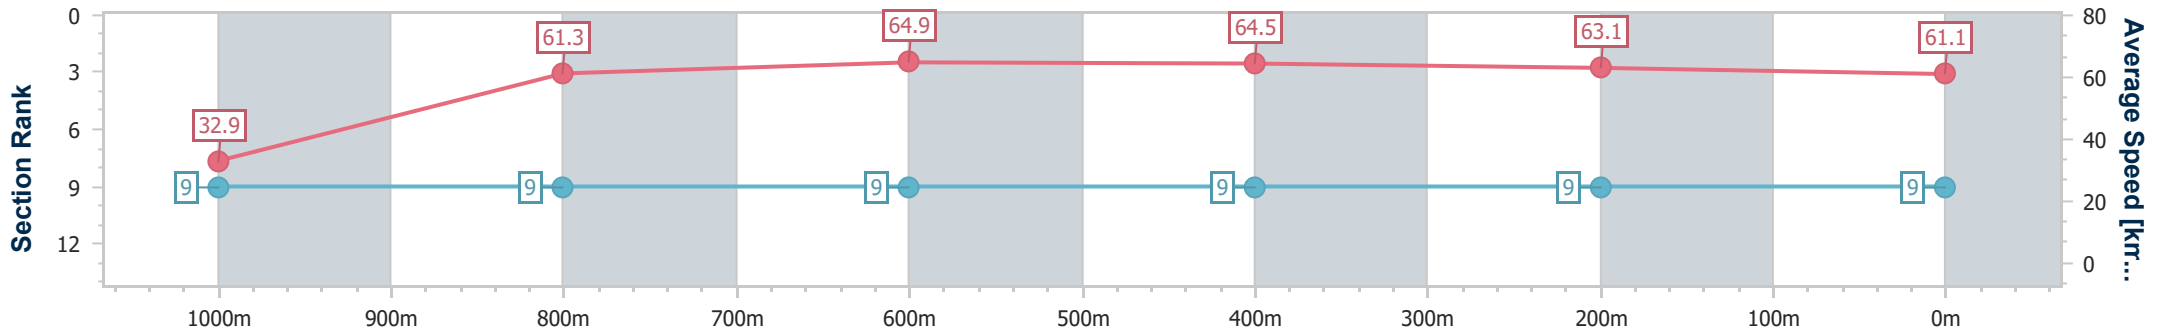

Aquis Park Gold Coast Poly QLD Professional

Race 3: Gold Coast Tavern Maiden Handicap - 1050m

24 June 2023 - 13:45

Track Rating: Synthetic , Weather: Fine, Rail Position: True

Section	Overall	1000m	800m	600m	400m	200m
Section Times	1:03.07 [9] (0:05.46)	0:57.61 [9] (0:11.81)	0:45.80 [9] (0:11.19)	0:34.61 [9] (0:11.28)	0:23.33 [9] (0:11.50)	0:11.83 [9] (0:11.83)
Average Speed [km/h]	32.9	61.3	64.9	64.5	63.1	61.1
Top Speed [km/h]	53.2	64.5	66.5	66.5	64.5	63.0
Avg. Dist. to Rail [m]	6.6	3.2	1.7	2.5	3.3	3.6
Avg. Stride Freq. [Hz]	2.0	2.3	2.4	2.3	2.4	2.3
Avg. Stride Length [m]	4.5	7.3	7.5	7.6	7.4	7.4

- [] Ranking at each section and finish
- .-.- No data available at this section
- NA No data available

Horse/Jockey Name	My Miss Moonpie
Final Rank	10
Fastest Section Time (Section)	0:07.51 (Overall)
Top Speed [km/h] (Section)	60.9 (800m)
Race State	Finished