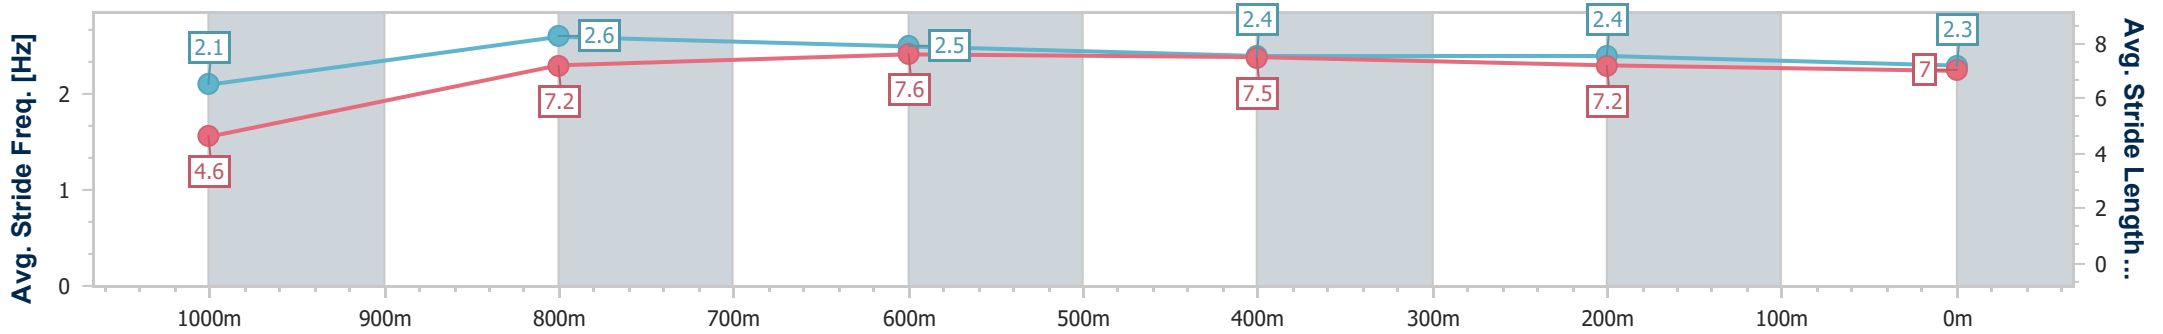

- [] Ranking at each section and finish
- .-.- No data available at this section
- NA No data available

Horse/Jockey Name	Fly With You
Final Rank	2
Fastest Section Time (Section)	0:04.98 (Overall)
Top Speed [km/h] (Section)	69.8 (800m)
Race State	Finished