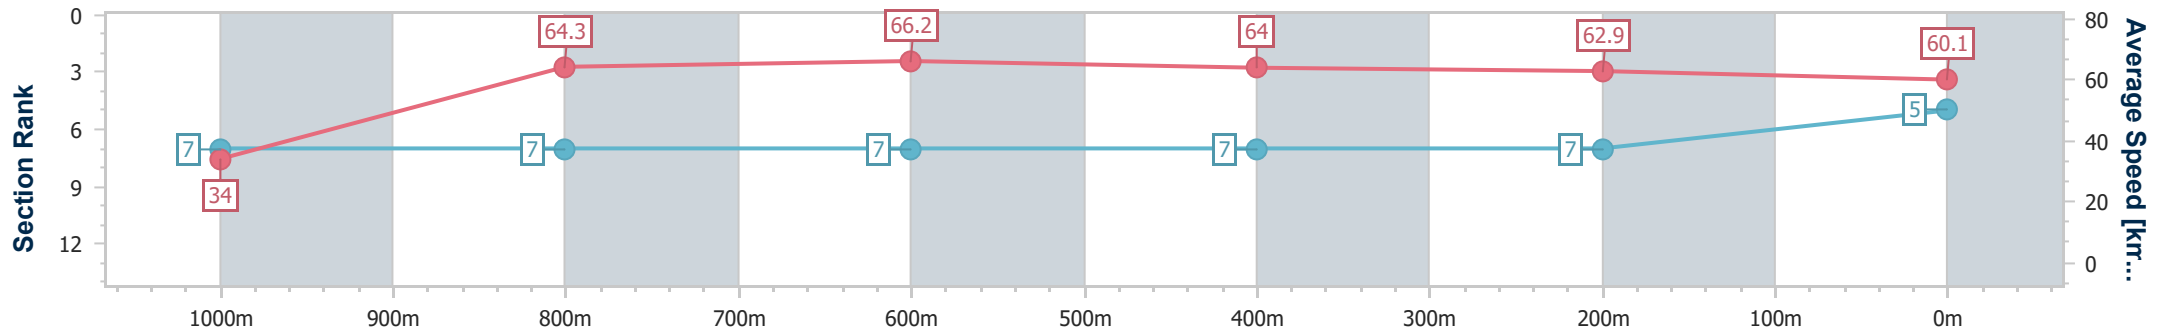

Aquis Park Gold Coast Poly QLD Professional

Race 3: Gold Coast Tavern Maiden Handicap - 1050m

24 June 2023 - 13:45

Track Rating: Synthetic , Weather: Fine, Rail Position: True

Section	Overall	1000m	800m	600m	400m	200m
Section Times	1:02.18 [5] (0:05.33)	0:56.85 [7] (0:11.19)	0:45.66 [7] (0:10.84)	0:34.82 [7] (0:11.33)	0:23.49 [7] (0:11.49)	0:12.00 [7] (0:12.00)
Average Speed [km/h]	34.0	64.3	66.2	64.0	62.9	60.1
Top Speed [km/h]	55.3	65.9	67.6	68.1	64.0	62.7
Avg. Dist. to Rail [m]	1.3	0.6	0.8	1.1	1.3	0.4
Avg. Stride Freq. [Hz]	2.2	2.5	2.5	2.5	2.5	2.4
Avg. Stride Length [m]	4.3	7.2	7.3	7.1	7.0	7.0