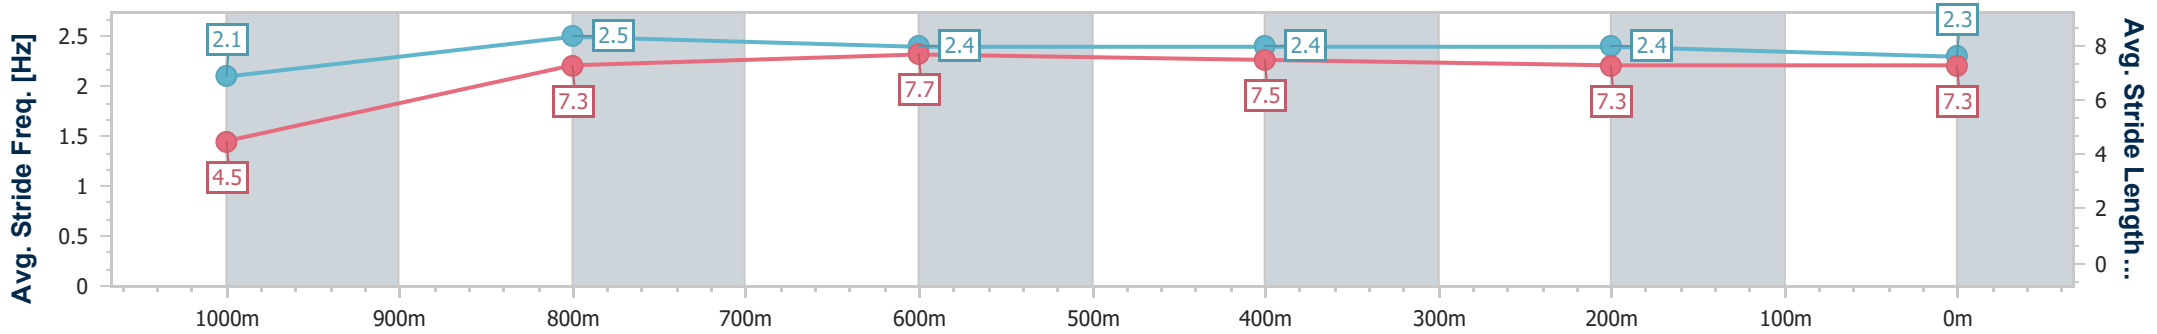

Aquis Park Gold Coast Poly QLD Professional

Race 3: Gold Coast Tavern Maiden Handicap - 1050m

24 June 2023 - 13:45

Track Rating: Synthetic , Weather: Fine, Rail Position: True

Section	Overall	1000m	800m	600m	400m	200m
Section Times	1:01.96 [3] (0:05.26)	0:56.70 [6] (0:11.11)	0:45.59 [6] (0:10.81)	0:34.78 [6] (0:11.27)	0:23.51 [6] (0:11.61)	0:11.90 [6] (0:11.90)
Average Speed [km/h]	34.3	65.1	66.7	64.5	62.4	60.5
Top Speed [km/h]	56.3	67.2	68.3	67.6	63.1	62.8
Avg. Dist. to Rail [m]	5.3	2.6	0.7	2.3	2.0	1.3
Avg. Stride Freq. [Hz]	2.1	2.5	2.4	2.4	2.4	2.3
Avg. Stride Length [m]	4.5	7.3	7.7	7.5	7.3	7.3