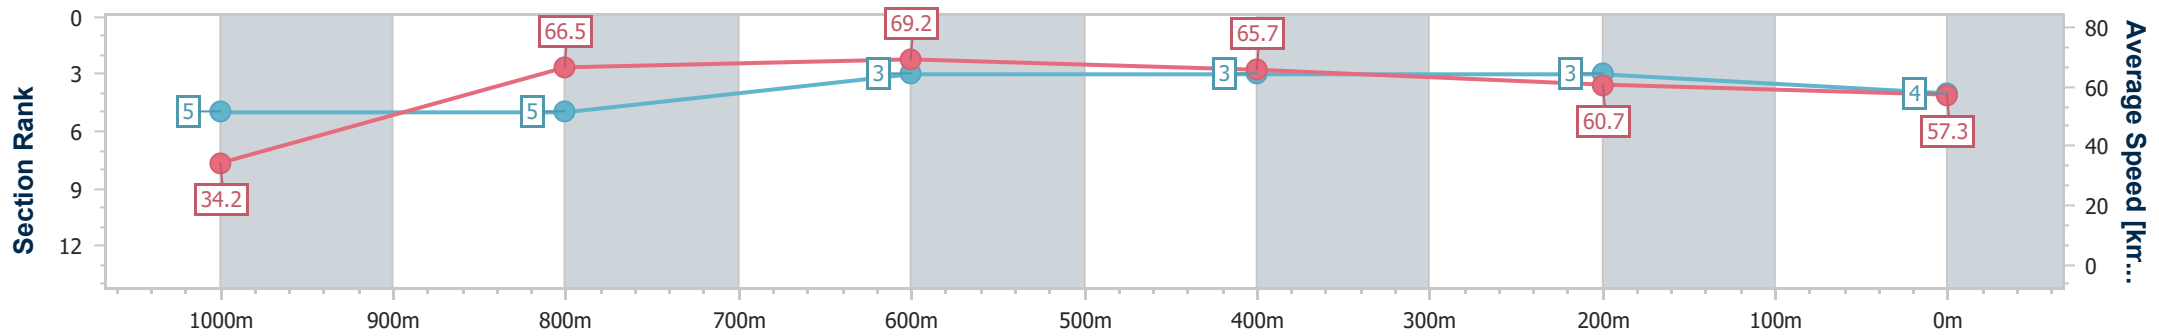

Aquis Park Gold Coast Poly QLD Professional

Race 3: Gold Coast Tavern Maiden Handicap - 1050m

24 June 2023 - 13:45

Track Rating: Synthetic , Weather: Fine, Rail Position: True

Section	Overall	1000m	800m	600m	400m	200m
Section Times	1:02.11 [4] (0:05.24)	0:56.87 [5] (0:10.89)	0:45.98 [5] (0:10.41)	0:35.57 [3] (0:10.99)	0:24.58 [3] (0:11.90)	0:12.68 [3] (0:12.68)
Average Speed [km/h]	34.2	66.5	69.2	65.7	60.7	57.3
Top Speed [km/h]	56.6	69.3	69.8	68.1	62.2	59.1
Avg. Dist. to Rail [m]	4.0	2.3	0.3	0.5	2.7	3.8
Avg. Stride Freq. [Hz]	2.1	2.5	2.5	2.4	2.4	2.3
Avg. Stride Length [m]	4.6	7.3	7.7	7.6	7.1	6.9