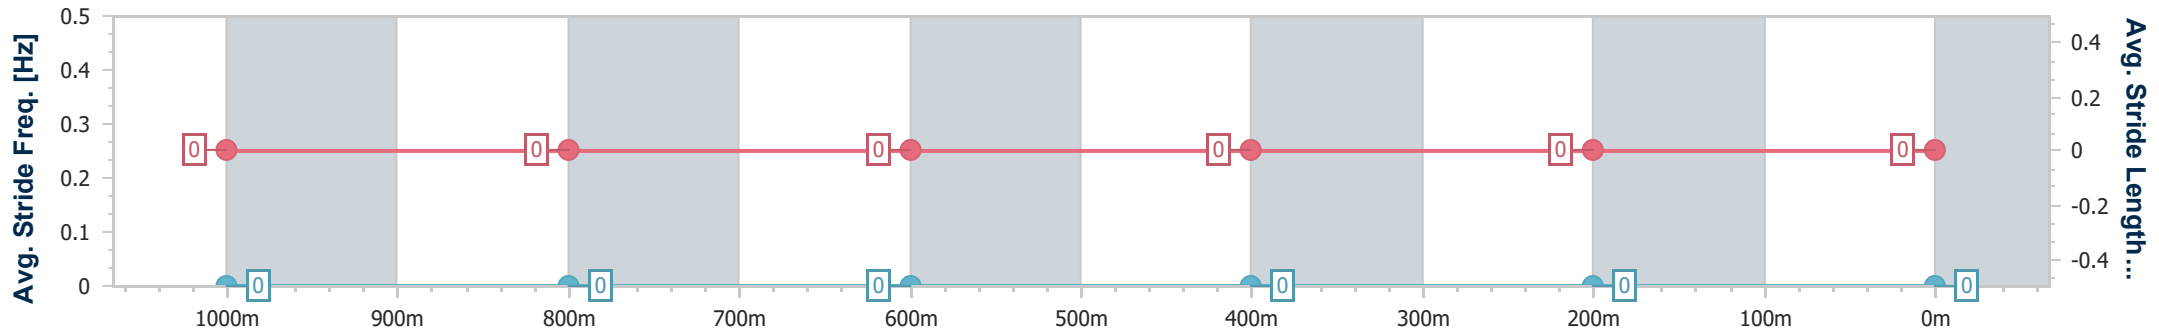

- [] Ranking at each section and finish
- .-.- No data available at this section
- NA No data available

Horse/Jockey Name	My Miss Moonpie
Final Rank	10
Fastest Section Time (Section)	0:07.51 (Overall)
Top Speed [km/h] (Section)	60.9 (800m)
Race State	Finished

Aquis Park Gold Coast Poly QLD Professional

Race 3: Gold Coast Tavern Maiden Handicap - 1050m

24 June 2023 - 13:45

Track Rating: Synthetic , Weather: Fine, Rail Position: True

Section	Overall	1000m	800m	600m	400m	200m								
Section Times	1:12.07 [10] (0:07.51)	1:04.56 [10] (0:13.11)	0:51.45 [10] (0:11.94)	0:39.51 [10] (0:12.33)	0:27.18 [10] (0:12.94)	0:14.24 [10] (0:14.24)								
Average Speed [km/h]	24.1	55.1	60.3	58.2	55.7	50.6								
Top Speed [km/h]	45.3	59.5	60.9	60.2	56.9	54.0								
Avg. Dist. to Rail [m]	9.0	3.6	0.6	0.5	0.9	1.3								
Avg. Stride Freq. [Hz]	--	--	--	--	--	--								
Avg. Stride Length [m]	--	--	--	--	--	--								

- [] Ranking at each section and finish
- No data available at this section
- NA No data available