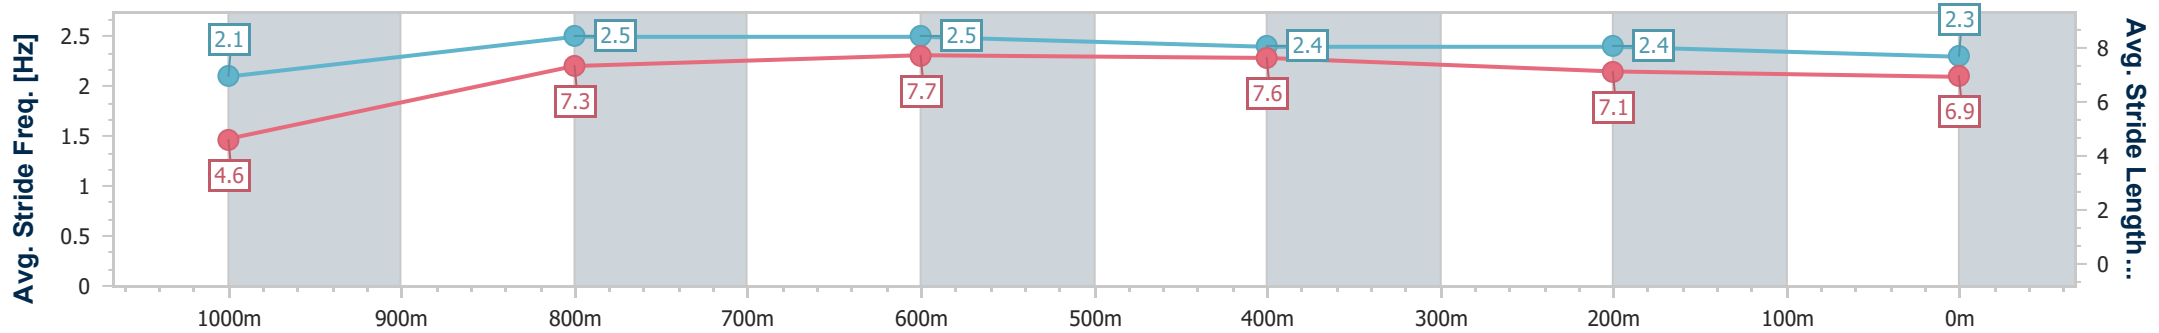

Aquis Park Gold Coast Poly QLD Professional

Race 3: Gold Coast Tavern Maiden Handicap - 1050m

24 June 2023 - 13:45

Track Rating: Synthetic , Weather: Fine, Rail Position: True

Section	Overall	1000m	800m	600m	400m	200m
Section Times	1:02.11 [4] (0:05.24)	0:56.87 [5] (0:10.89)	0:45.98 [5] (0:10.41)	0:35.57 [3] (0:10.99)	0:24.58 [3] (0:11.90)	0:12.68 [3] (0:12.68)
Average Speed [km/h]	34.2	66.5	69.2	65.7	60.7	57.3
Top Speed [km/h]	56.6	69.3	69.8	68.1	62.2	59.1
Avg. Dist. to Rail [m]	4.0	2.3	0.3	0.5	2.7	3.8
Avg. Stride Freq. [Hz]	2.1	2.5	2.5	2.4	2.4	2.3
Avg. Stride Length [m]	4.6	7.3	7.7	7.6	7.1	6.9