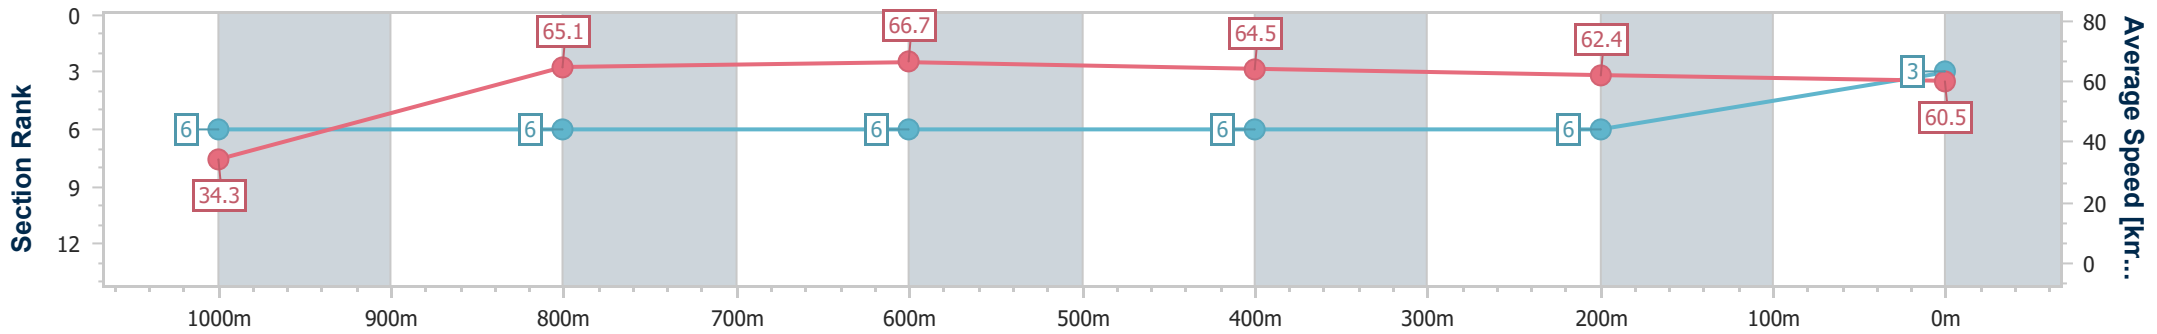

Aquis Park Gold Coast Poly QLD Professional

Race 3: Gold Coast Tavern Maiden Handicap - 1050m

24 June 2023 - 13:45

Track Rating: Synthetic , Weather: Fine, Rail Position: True

Section	Overall	1000m	800m	600m	400m	200m
Section Times	1:01.96 [3] (0:05.26)	0:56.70 [6] (0:11.11)	0:45.59 [6] (0:10.81)	0:34.78 [6] (0:11.27)	0:23.51 [6] (0:11.61)	0:11.90 [6] (0:11.90)
Average Speed [km/h]	34.3	65.1	66.7	64.5	62.4	60.5
Top Speed [km/h]	56.3	67.2	68.3	67.6	63.1	62.8
Avg. Dist. to Rail [m]	5.3	2.6	0.7	2.3	2.0	1.3
Avg. Stride Freq. [Hz]	2.1	2.5	2.4	2.4	2.4	2.3
Avg. Stride Length [m]	4.5	7.3	7.7	7.5	7.3	7.3