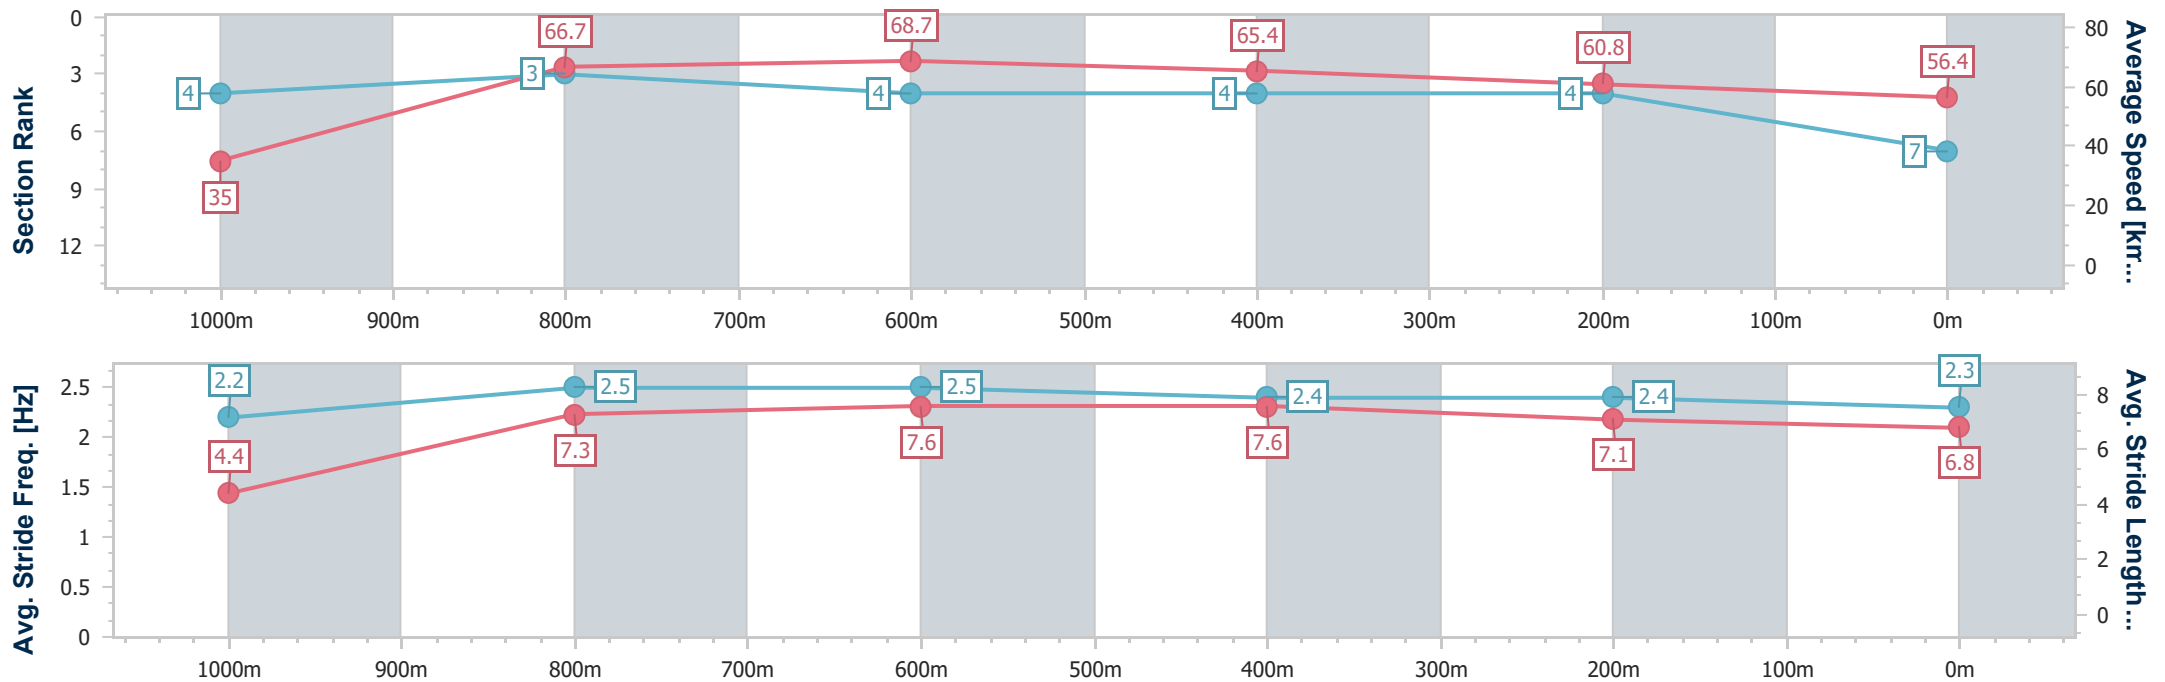

- [] Ranking at each section and finish
- .-.- No data available at this section
- NA No data available

Horse/Jockey Name	Forebears
Final Rank	7
Fastest Section Time (Section)	0:05.16 (Overall)
Top Speed [km/h] (Section)	69.4 (800m)
Race State	Finished

Aquis Park Gold Coast Poly QLD Professional

Race 3: Gold Coast Tavern Maiden Handicap - 1050m

24 June 2023 - 13:45

Track Rating: Synthetic , Weather: Fine, Rail Position: True

Section	Overall	1000m	800m	600m	400m	200m
Section Times	1:02.40 [7] (0:05.16)	0:57.24 [4] (0:10.84)	0:46.40 [3] (0:10.58)	0:35.82 [4] (0:11.10)	0:24.72 [4] (0:11.90)	0:12.82 [4]
Average Speed [km/h]	35.0	66.7	68.7	65.4	60.8	56.4
Top Speed [km/h]	56.0	69.2	69.4	67.9	63.0	58.9
Avg. Dist. to Rail [m]	4.3	2.2	1.9	1.8	3.6	4.7
Avg. Stride Freq. [Hz]	2.2	2.5	2.5	2.4	2.4	2.3
Avg. Stride Length [m]	4.4	7.3	7.6	7.6	7.1	6.8

- [] Ranking at each section and finish
- .-.- No data available at this section
- NA No data available

Horse/Jockey Name	With Diamonds
Final Rank	8
Fastest Section Time (Section)	0:05.38 (Overall)
Top Speed [km/h] (Section)	68.9 (600m)
Race State	Finished