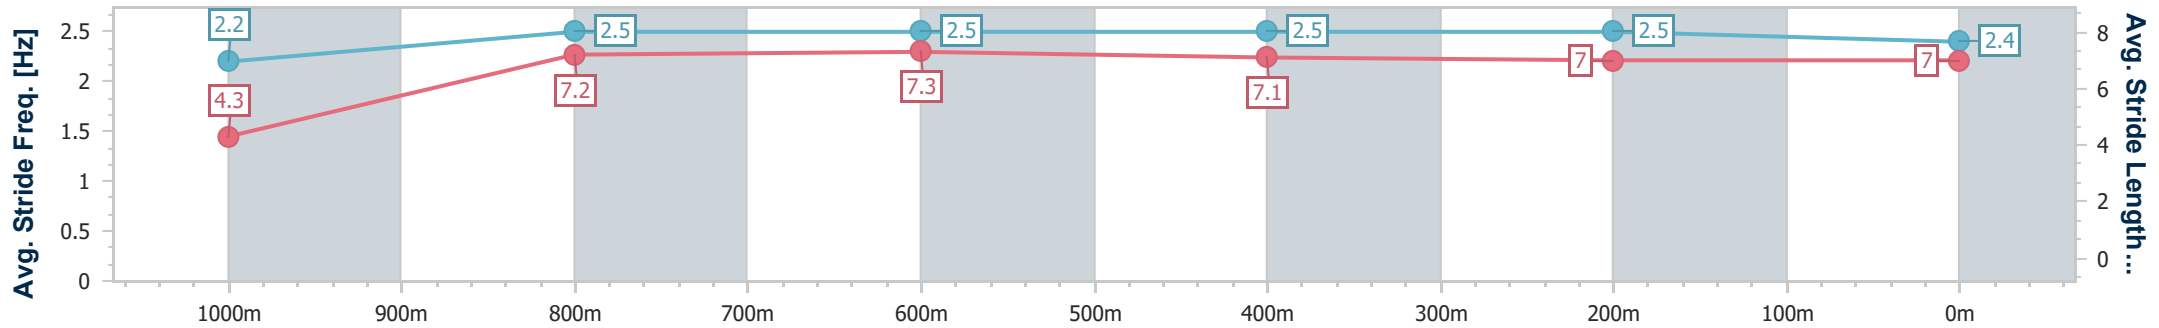

Aquis Park Gold Coast Poly QLD Professional

Race 3: Gold Coast Tavern Maiden Handicap - 1050m

24 June 2023 - 13:45

Track Rating: Synthetic , Weather: Fine, Rail Position: True

Section	Overall	1000m	800m	600m	400m	200m
Section Times	1:02.18 [5] (0:05.33)	0:56.85 [7] (0:11.19)	0:45.66 [7] (0:10.84)	0:34.82 [7] (0:11.33)	0:23.49 [7] (0:11.49)	0:12.00 [7] (0:12.00)
Average Speed [km/h]	34.0	64.3	66.2	64.0	62.9	60.1
Top Speed [km/h]	55.3	65.9	67.6	68.1	64.0	62.7
Avg. Dist. to Rail [m]	1.3	0.6	0.8	1.1	1.3	0.4
Avg. Stride Freq. [Hz]	2.2	2.5	2.5	2.5	2.5	2.4
Avg. Stride Length [m]	4.3	7.2	7.3	7.1	7.0	7.0