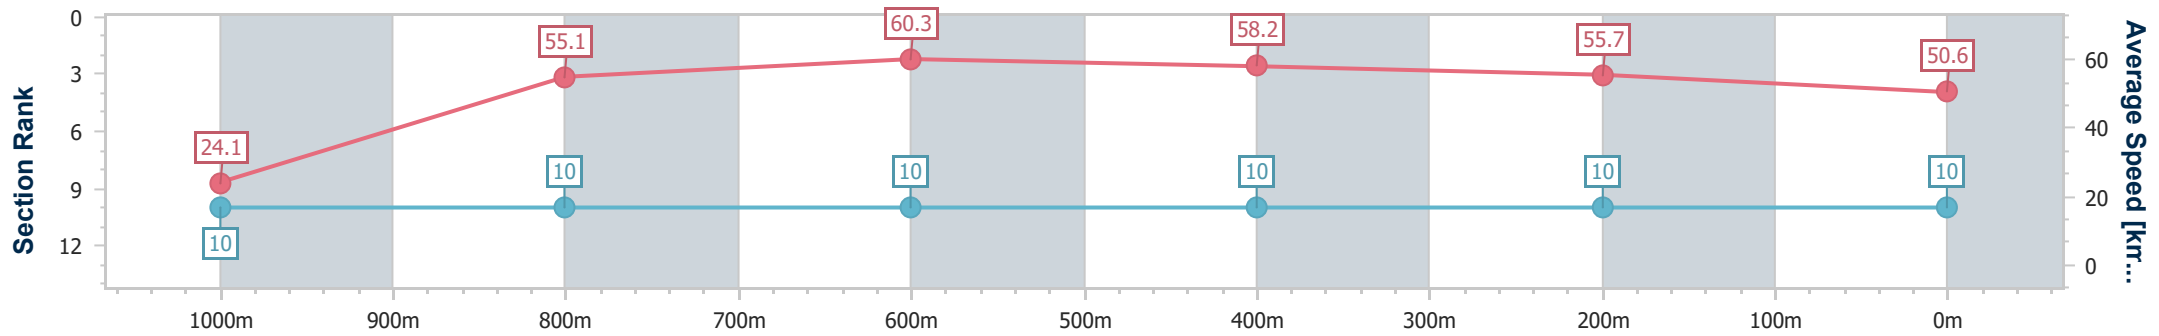

- [] Ranking at each section and finish
- .-.- No data available at this section
- NA No data available

Horse/Jockey Name	My Miss Moonpie
Final Rank	10
Fastest Section Time (Section)	0:07.51 (Overall)
Top Speed [km/h] (Section)	60.9 (800m)
Race State	Finished

Aquis Park Gold Coast Poly QLD Professional

Race 3: Gold Coast Tavern Maiden Handicap - 1050m

24 June 2023 - 13:45

Track Rating: Synthetic , Weather: Fine, Rail Position: True

Section	Overall	1000m	800m	600m	400m	200m								
Section Times	1:12.07 [10] (0:07.51)	1:04.56 [10] (0:13.11)	0:51.45 [10] (0:11.94)	0:39.51 [10] (0:12.33)	0:27.18 [10] (0:12.94)	0:14.24 [10] (0:14.24)								
Average Speed [km/h]	24.1	55.1	60.3	58.2	55.7	50.6								
Top Speed [km/h]	45.3	59.5	60.9	60.2	56.9	54.0								
Avg. Dist. to Rail [m]	9.0	3.6	0.6	0.5	0.9	1.3								
Avg. Stride Freq. [Hz]	--	--	--	--	--	--								
Avg. Stride Length [m]	--	--	--	--	--	--								

- [] Ranking at each section and finish
- No data available at this section
- NA No data available