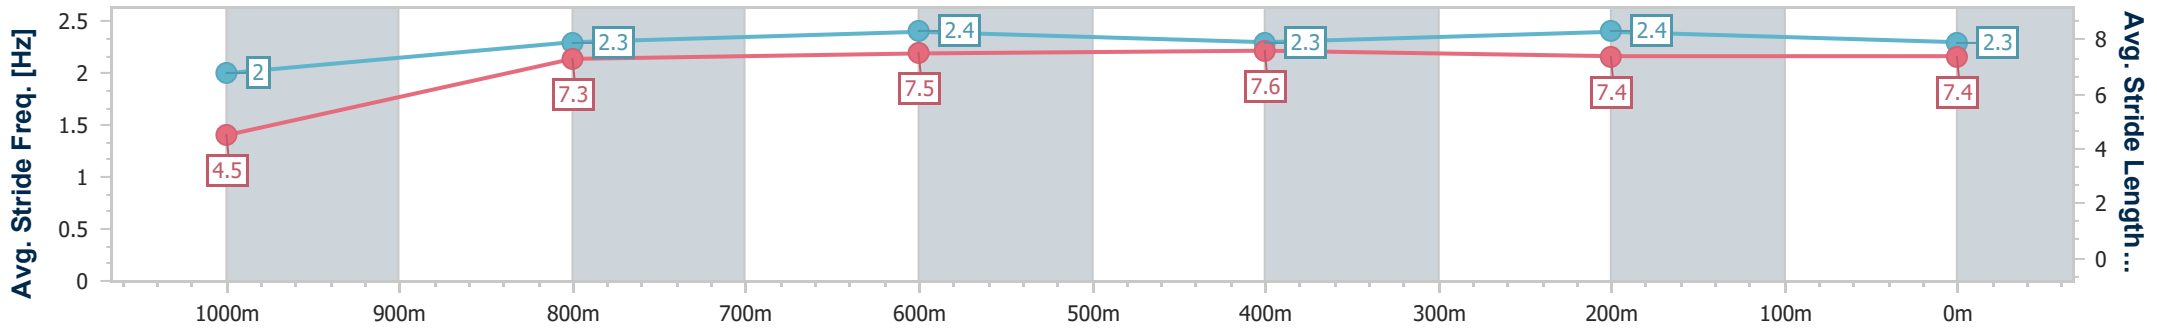

- [] Ranking at each section and finish
- .-.- No data available at this section
- NA No data available

Horse/Jockey Name	Mussel Lines
Final Rank	9
Fastest Section Time (Section)	0:05.46 (Overall)
Top Speed [km/h] (Section)	66.5 (600m)
Race State	Finished

Aquis Park Gold Coast Poly QLD Professional

Race 3: Gold Coast Tavern Maiden Handicap - 1050m

24 June 2023 - 13:45

Track Rating: Synthetic , Weather: Fine, Rail Position: True

Section	Overall	1000m	800m	600m	400m	200m
Section Times	1:03.07 [9] (0:05.46)	0:57.61 [9] (0:11.81)	0:45.80 [9] (0:11.19)	0:34.61 [9] (0:11.28)	0:23.33 [9] (0:11.50)	0:11.83 [9] (0:11.83)
Average Speed [km/h]	32.9	61.3	64.9	64.5	63.1	61.1
Top Speed [km/h]	53.2	64.5	66.5	66.5	64.5	63.0
Avg. Dist. to Rail [m]	6.6	3.2	1.7	2.5	3.3	3.6
Avg. Stride Freq. [Hz]	2.0	2.3	2.4	2.3	2.4	2.3
Avg. Stride Length [m]	4.5	7.3	7.5	7.6	7.4	7.4

- [] Ranking at each section and finish
- .-.- No data available at this section
- NA No data available

Horse/Jockey Name	My Miss Moonpie
Final Rank	10
Fastest Section Time (Section)	0:07.51 (Overall)
Top Speed [km/h] (Section)	60.9 (800m)
Race State	Finished