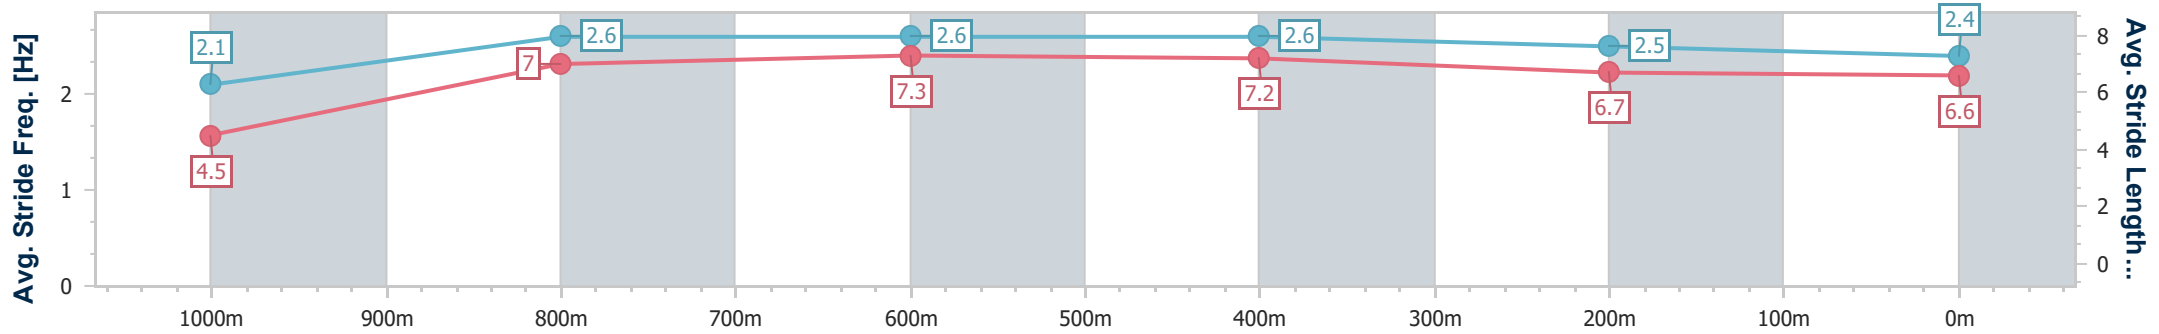

Aquis Park Gold Coast Poly QLD Professional

Race 3: Gold Coast Tavern Maiden Handicap - 1050m

24 June 2023 - 13:45

Track Rating: Synthetic , Weather: Fine, Rail Position: True

Section	Overall	1000m	800m	600m	400m	200m
Section Times	1:02.19 [6] (0:05.13)	0:57.06 [3] (0:10.95)	0:46.11 [4] (0:10.63)	0:35.48 [5] (0:11.09)	0:24.39 [5] (0:11.95)	0:12.44 [5]
Average Speed [km/h]	34.9	66.5	68.9	66.3	60.9	58.1
Top Speed [km/h]	56.8	69.5	70.2	69.4	62.6	61.0
Avg. Dist. to Rail [m]	6.7	4.5	3.1	3.8	6.0	5.7
Avg. Stride Freq. [Hz]	2.1	2.6	2.6	2.6	2.5	2.4
Avg. Stride Length [m]	4.5	7.0	7.3	7.2	6.7	6.6