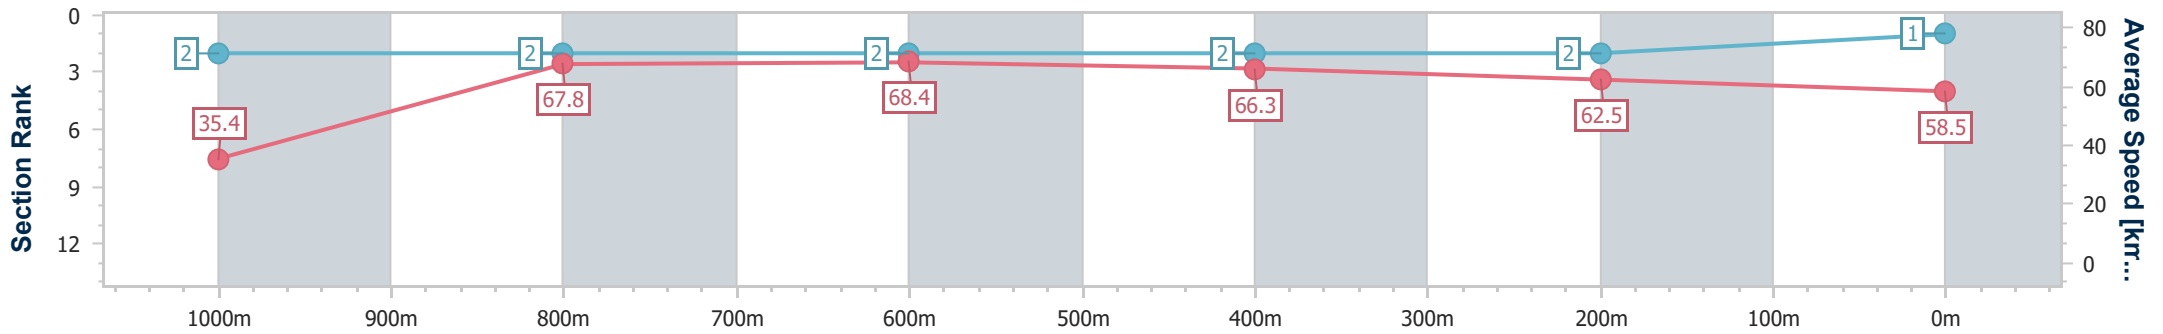

- [] Ranking at each section and finish
- .-.- No data available at this section
- NA No data available

Horse/Jockey Name	Fly With You
Final Rank	2
Fastest Section Time (Section)	0:04.98 (Overall)
Top Speed [km/h] (Section)	69.8 (800m)
Race State	Finished