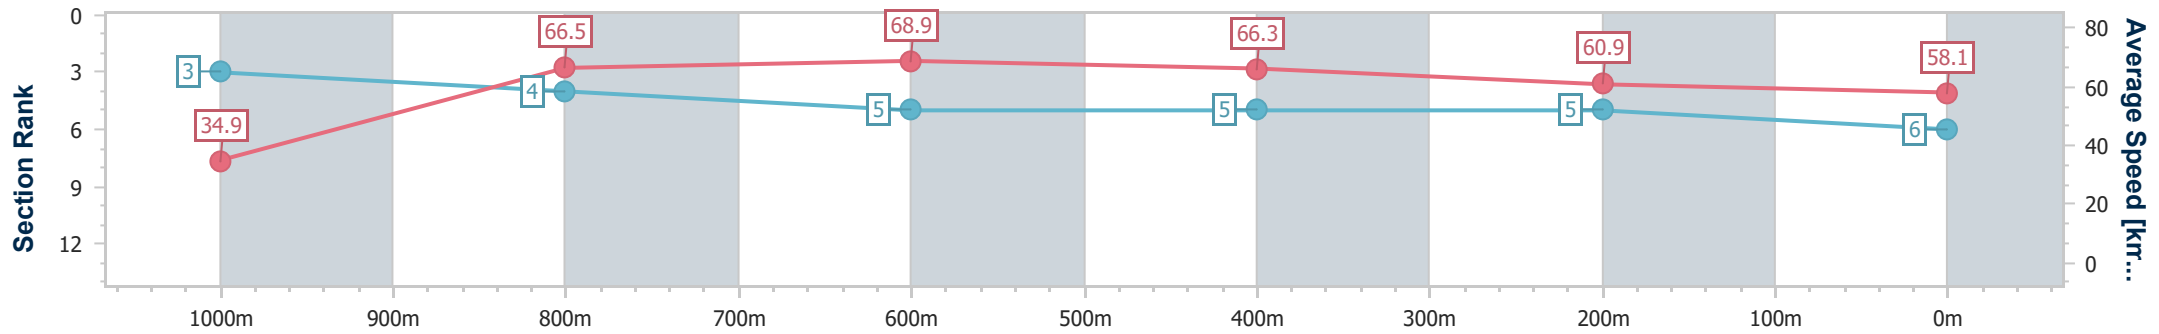

Aquis Park Gold Coast Poly QLD Professional

Race 3: Gold Coast Tavern Maiden Handicap - 1050m

24 June 2023 - 13:45

Track Rating: Synthetic , Weather: Fine, Rail Position: True

Section	Overall	1000m	800m	600m	400m	200m
Section Times	1:02.19 [6] (0:05.13)	0:57.06 [3] (0:10.95)	0:46.11 [4] (0:10.63)	0:35.48 [5] (0:11.09)	0:24.39 [5] (0:11.95)	0:12.44 [5]
Average Speed [km/h]	34.9	66.5	68.9	66.3	60.9	58.1
Top Speed [km/h]	56.8	69.5	70.2	69.4	62.6	61.0
Avg. Dist. to Rail [m]	6.7	4.5	3.1	3.8	6.0	5.7
Avg. Stride Freq. [Hz]	2.1	2.6	2.6	2.6	2.5	2.4
Avg. Stride Length [m]	4.5	7.0	7.3	7.2	6.7	6.6