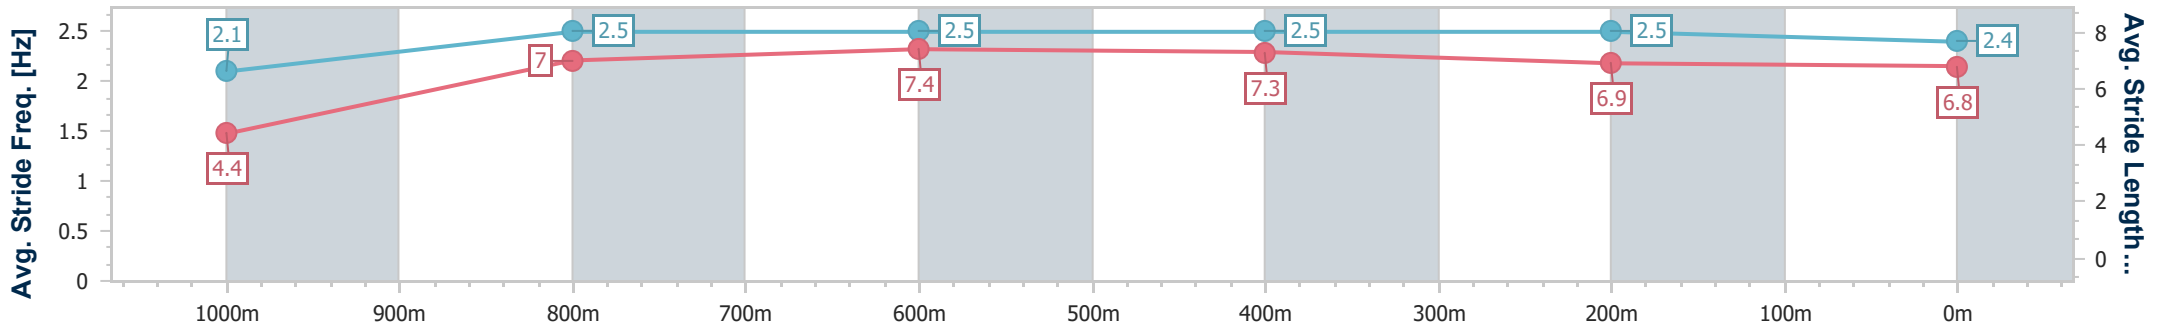

Aquis Park Gold Coast Poly QLD Professional

Race 3: Gold Coast Tavern Maiden Handicap - 1050m

24 June 2023 - 13:45

Track Rating: Synthetic , Weather: Fine, Rail Position: True

Section	Overall	1000m	800m	600m	400m	200m
Section Times	1:02.62 [8] (0:05.38)	0:57.24 [8] (0:11.45)	0:45.79 [8] (0:10.72)	0:35.07 [8] (0:11.15)	0:23.92 [8] (0:11.74)	0:12.18 [8] (0:12.18)
Average Speed [km/h]	33.6	63.2	67.5	65.7	62.0	59.3
Top Speed [km/h]	54.4	67.4	68.8	68.9	62.9	62.0
Avg. Dist. to Rail [m]	2.7	1.5	1.6	3.5	5.8	7.2
Avg. Stride Freq. [Hz]	2.1	2.5	2.5	2.5	2.5	2.4
Avg. Stride Length [m]	4.4	7.0	7.4	7.3	6.9	6.8

- [] Ranking at each section and finish
- .-.- No data available at this section
- NA No data available

Horse/Jockey Name	Mussel Lines
Final Rank	9
Fastest Section Time (Section)	0:05.46 (Overall)
Top Speed [km/h] (Section)	66.5 (600m)
Race State	Finished