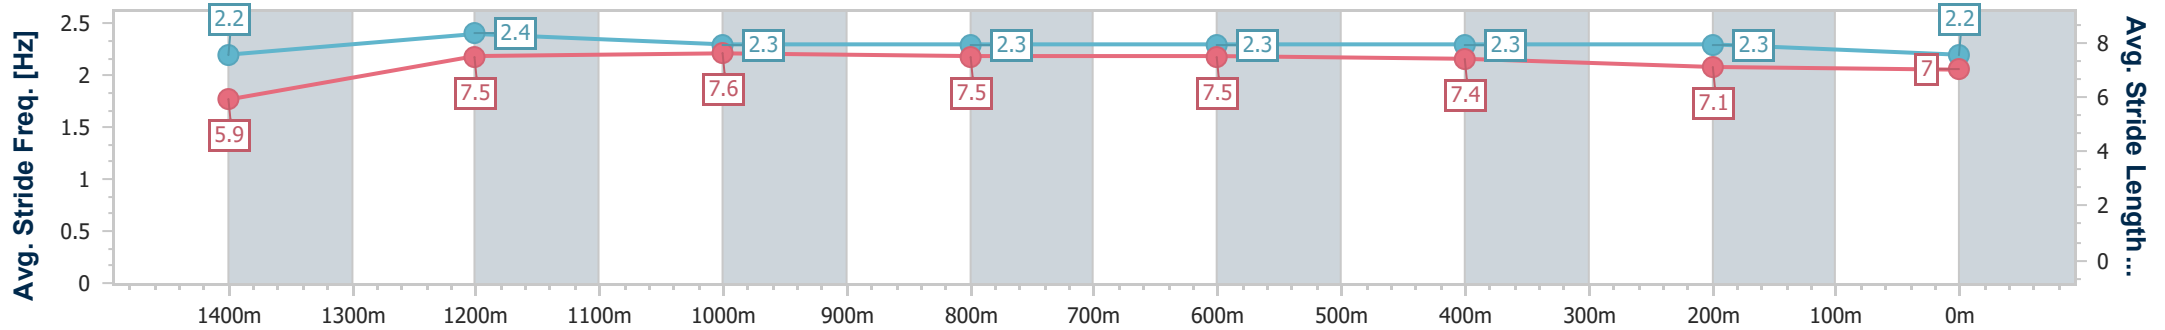

Horse/Jockey Name	Hell Of A Prince
Final Rank	5
Fastest Section Time (Section)	0:10.54 (Overall)
Top Speed [km/h] (Section)	64.8 (1200m)
Race State	Finished

Aquis Park Gold Coast Poly QLD Professional
Race 5: Gold Coast Hospital Foundation Class 1 Handicap - 1540m

24 June 2023 - 14:54

Track Rating: Synthetic , Weather: Fine, Rail Position: True

Section	Overall	1400m	1200m	1000m	800m	600m	400m	200m
Section Times	1:34.06 [5] (0:10.54)	1:23.52 [7] (0:11.54)	1:11.98 [4] (0:11.38)	1:00.60 [3] (0:11.77)	0:48.83 [3] (0:11.67)	0:37.16 [3] (0:11.85)	0:25.31 [4] (0:12.41)	0:12.90 [6] (0:12.90)
Average Speed [km/h]	47.9	63.8	63.4	61.5	62.6	61.8	58.5	55.8
Top Speed [km/h]	64.1	64.6	64.8	62.6	63.5	63.9	59.6	57.4
Avg. Dist. to Rail [m]	9.5	3.0	2.3	2.5	2.4	3.1	5.7	6.4
Avg. Stride Freq. [Hz]	2.2	2.4	2.3	2.3	2.3	2.3	2.3	2.2
Avg. Stride Length [m]	5.9	7.5	7.6	7.5	7.5	7.4	7.1	7.0

- [ ] Ranking at each section and finish
- -.-.- No data available at this section
- NA No data available