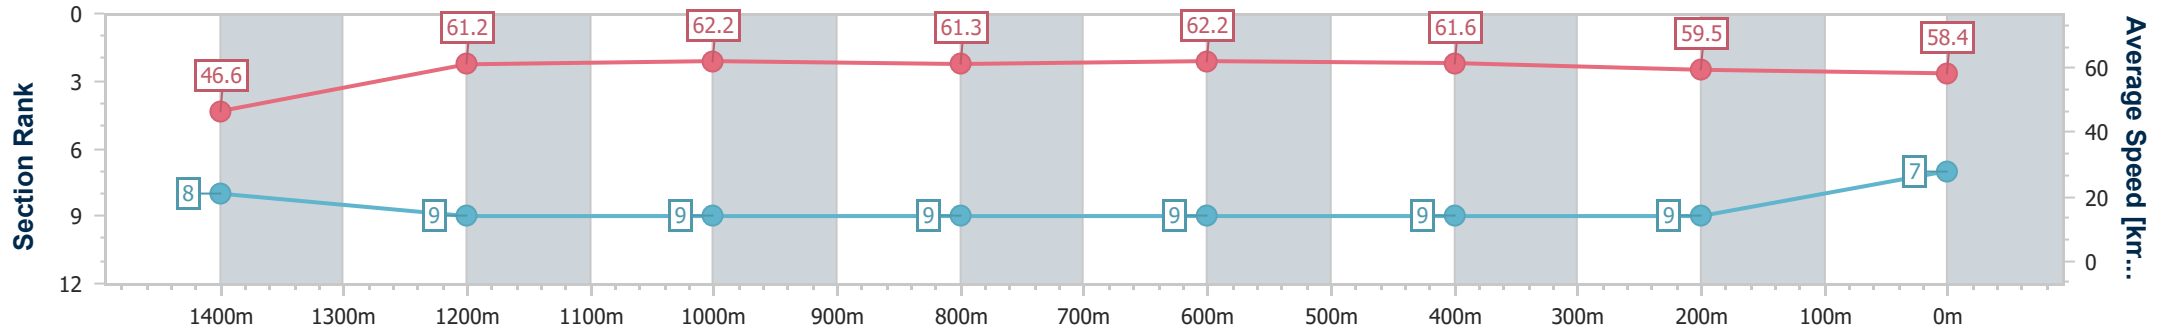

Horse/Jockey Name	Bartalumba
Final Rank	7
Fastest Section Time (Section)	0:10.80 (Overall)
Top Speed [km/h] (Section)	63.2 (600m)
Race State	Finished

Aquis Park Gold Coast Poly QLD Professional
Race 5: Gold Coast Hospital Foundation Class 1 Handicap - 1540m

24 June 2023 - 14:54

Track Rating: Synthetic , Weather: Fine, Rail Position: True

Section	Overall	1400m	1200m	1000m	800m	600m	400m	200m
Section Times	1:34.23 [7] (0:10.80)	1:23.43 [8] (0:11.84)	1:11.59 [9] (0:11.57)	1:00.02 [9] (0:11.80)	0:48.22 [9] (0:11.80)	0:36.42 [9] (0:11.90)	0:24.52 [9] (0:12.19)	0:12.33 [9] (0:12.33)
Average Speed [km/h]	46.6	61.2	62.2	61.3	62.2	61.6	59.5	58.4
Top Speed [km/h]	61.8	61.7	62.8	62.3	62.8	63.2	59.9	59.7
Avg. Dist. to Rail [m]	4.5	0.6	1.7	2.1	3.5	3.6	5.2	7.4
Avg. Stride Freq. [Hz]	2.2	2.3	2.3	2.2	2.3	2.3	2.3	2.2
Avg. Stride Length [m]	6.0	7.4	7.5	7.6	7.6	7.5	7.3	7.3

- [ ] Ranking at each section and finish
- -.-.- No data available at this section
- NA No data available