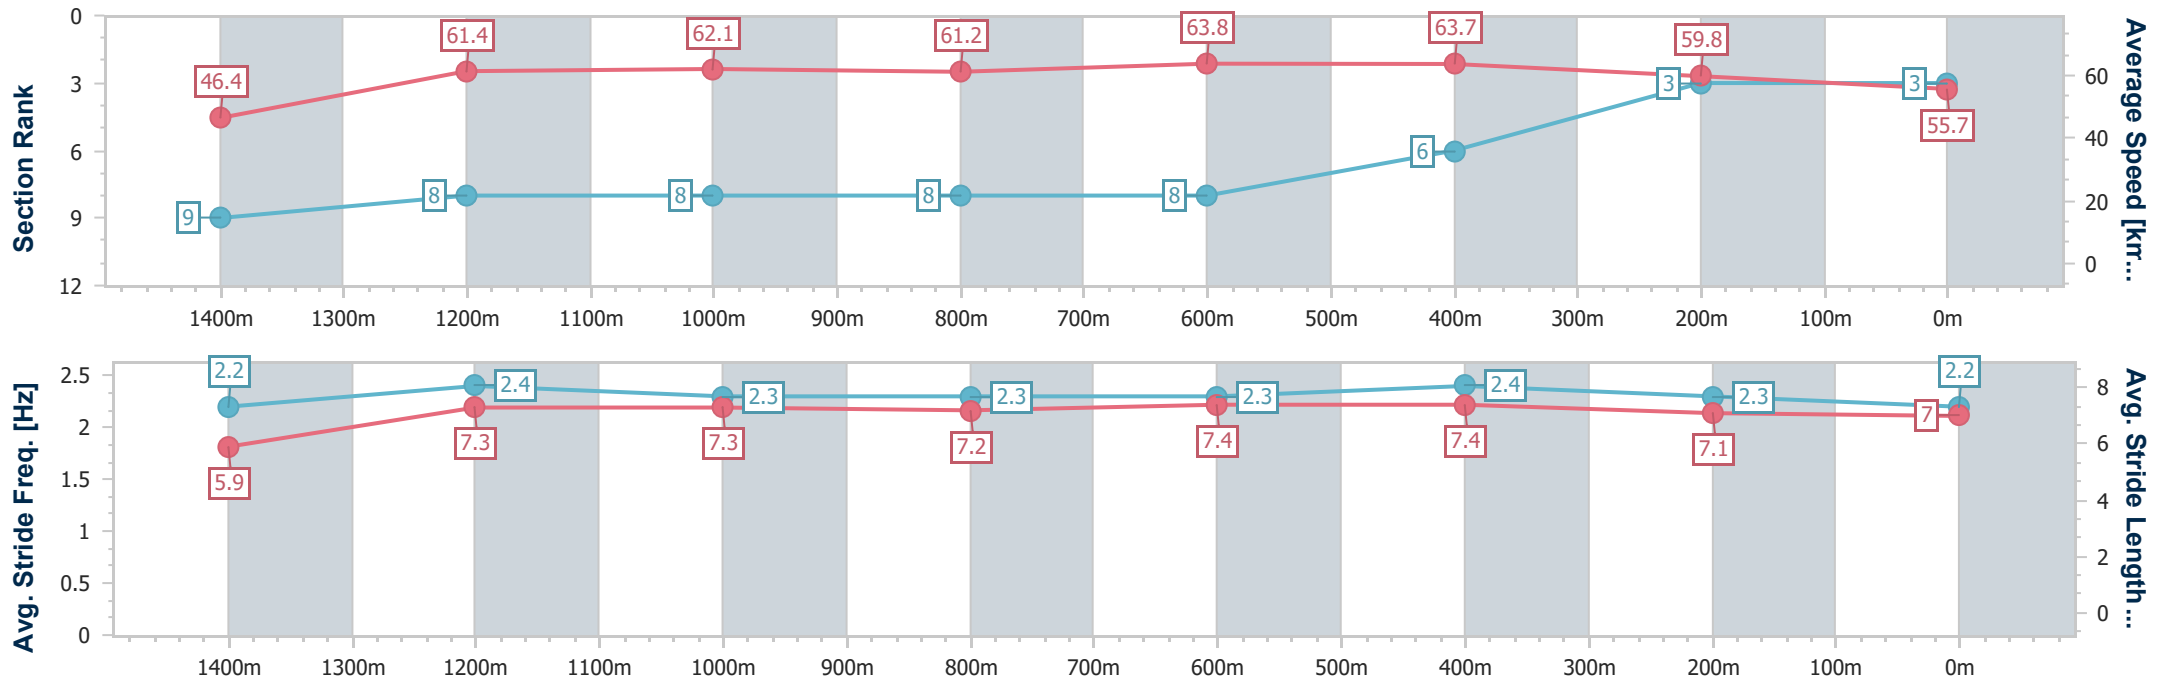

Horse/Jockey Name	Magic Mikey
Final Rank	3
Fastest Section Time (Section)	0:10.89 (Overall)
Top Speed [km/h] (Section)	65.1 (600m)
Race State	Finished

Aquis Park Gold Coast Poly QLD Professional
Race 5: Gold Coast Hospital Foundation Class 1 Handicap - 1540m

24 June 2023 - 14:54

Track Rating: Synthetic , Weather: Fine, Rail Position: True

Section	Overall	1400m	1200m	1000m	800m	600m	400m	200m
Section Times	1:33.94 [3] (0:10.89)	1:23.05 [9] (0:11.71)	1:11.34 [8] (0:11.59)	0:59.75 [8] (0:11.81)	0:47.94 [8] (0:11.36)	0:36.58 [8] (0:11.50)	0:25.08 [6] (0:12.18)	0:12.90 [3] (0:12.90)
Average Speed [km/h]	46.4	61.4	62.1	61.2	63.8	63.7	59.8	55.7
Top Speed [km/h]	60.2	62.8	62.9	62.2	65.0	65.1	61.3	57.9
Avg. Dist. to Rail [m]	2.6	0.3	0.6	0.7	1.7	3.4	6.1	6.7
Avg. Stride Freq. [Hz]	2.2	2.4	2.3	2.3	2.3	2.4	2.3	2.2
Avg. Stride Length [m]	5.9	7.3	7.3	7.2	7.4	7.4	7.1	7.0

- [ ] Ranking at each section and finish
- -.-.- No data available at this section
- NA No data available