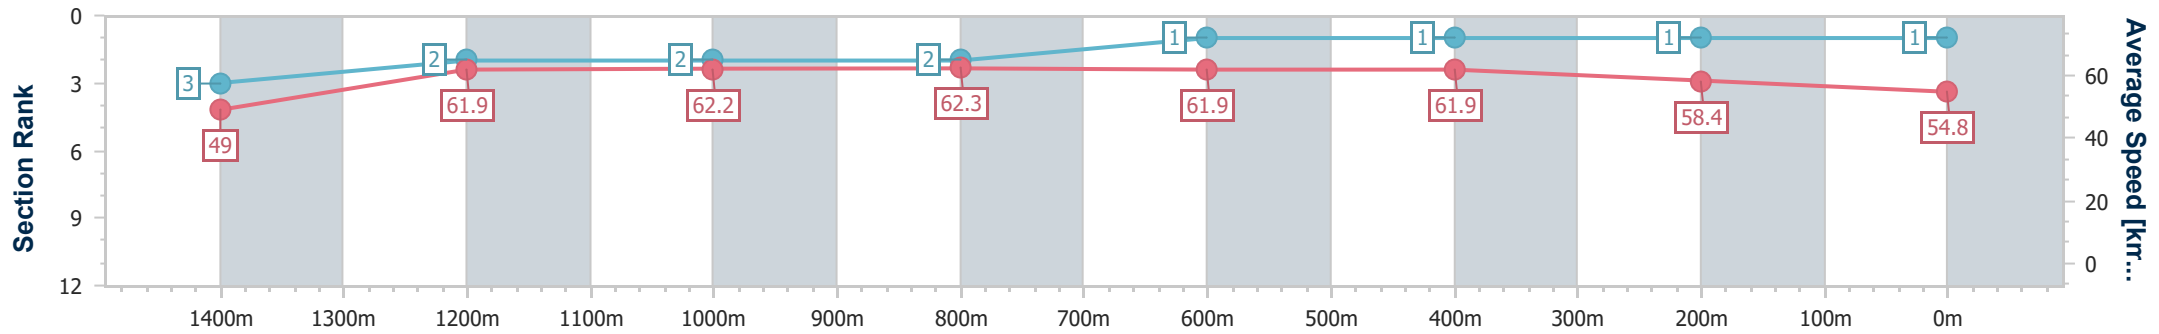

Horse/Jockey Name	Shotgun Diva
Final Rank	1
Fastest Section Time (Section)	0:10.30 (Overall)
Top Speed [km/h] (Section)	64.9 (Overall)
Race State	Finished

Aquis Park Gold Coast Poly QLD Professional
Race 5: Gold Coast Hospital Foundation Class 1 Handicap - 1540m

24 June 2023 - 14:54

Track Rating: Synthetic , Weather: Fine, Rail Position: True

Section	Overall	1400m	1200m	1000m	800m	600m	400m	200m
Section Times	1:33.72 [1] (0:10.30)	1:23.42 [3] (0:11.54)	1:11.88 [2] (0:11.58)	1:00.30 [2] (0:11.56)	0:48.74 [2] (0:11.63)	0:37.11 [1] (0:11.59)	0:25.52 [1] (0:12.32)	0:13.20 [1] (0:13.20)
Average Speed [km/h]	49.0	61.9	62.2	62.3	61.9	61.9	58.4	54.8
Top Speed [km/h]	64.9	63.4	63.1	63.5	63.6	63.1	60.0	57.0
Avg. Dist. to Rail [m]	3.9	1.1	0.3	0.2	0.4	0.6	0.6	0.7
Avg. Stride Freq. [Hz]	2.5	2.4	2.4	2.4	2.4	2.5	2.4	2.4
Avg. Stride Length [m]	5.5	7.0	7.1	7.2	7.1	7.0	6.7	6.4

- [ ] Ranking at each section and finish
- -.-.- No data available at this section
- NA No data available