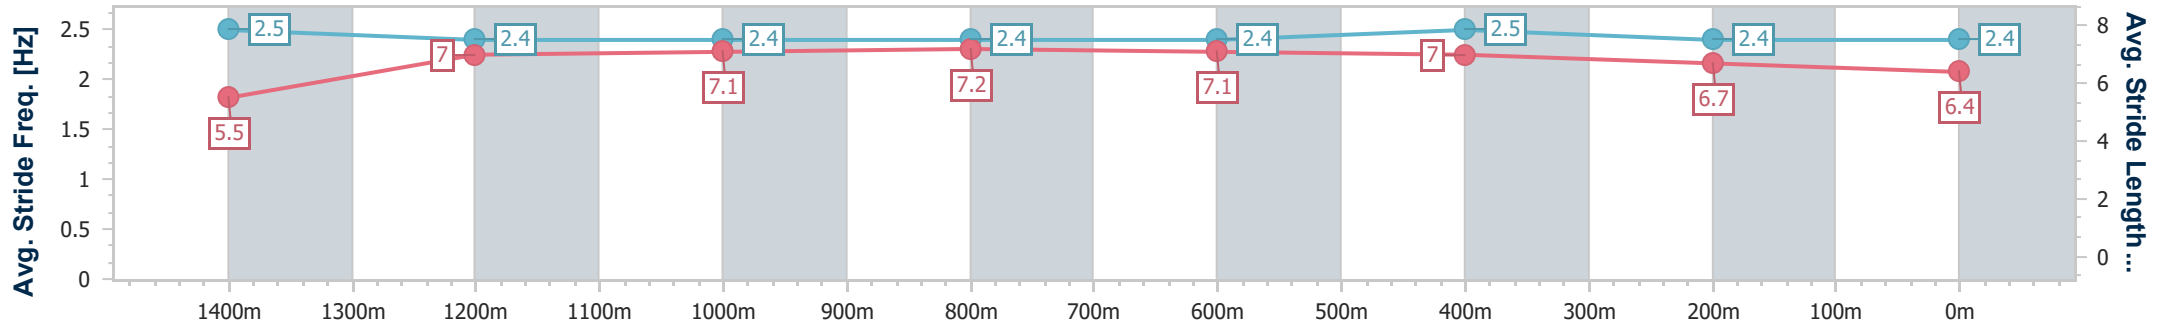

Horse/Jockey Name	Shotgun Diva
Final Rank	1
Fastest Section Time (Section)	0:10.30 (Overall)
Top Speed [km/h] (Section)	64.9 (Overall)
Race State	Finished

Aquis Park Gold Coast Poly QLD Professional
Race 5: Gold Coast Hospital Foundation Class 1 Handicap - 1540m

24 June 2023 - 14:54

Track Rating: Synthetic , Weather: Fine, Rail Position: True

Section	Overall	1400m	1200m	1000m	800m	600m	400m	200m
Section Times	1:33.72 [1] (0:10.30)	1:23.42 [3] (0:11.54)	1:11.88 [2] (0:11.58)	1:00.30 [2] (0:11.56)	0:48.74 [2] (0:11.63)	0:37.11 [1] (0:11.59)	0:25.52 [1] (0:12.32)	0:13.20 [1] (0:13.20)
Average Speed [km/h]	49.0	61.9	62.2	62.3	61.9	61.9	58.4	54.8
Top Speed [km/h]	64.9	63.4	63.1	63.5	63.6	63.1	60.0	57.0
Avg. Dist. to Rail [m]	3.9	1.1	0.3	0.2	0.4	0.6	0.6	0.7
Avg. Stride Freq. [Hz]	2.5	2.4	2.4	2.4	2.4	2.5	2.4	2.4
Avg. Stride Length [m]	5.5	7.0	7.1	7.2	7.1	7.0	6.7	6.4

- [ ] Ranking at each section and finish
- -.-.- No data available at this section
- NA No data available