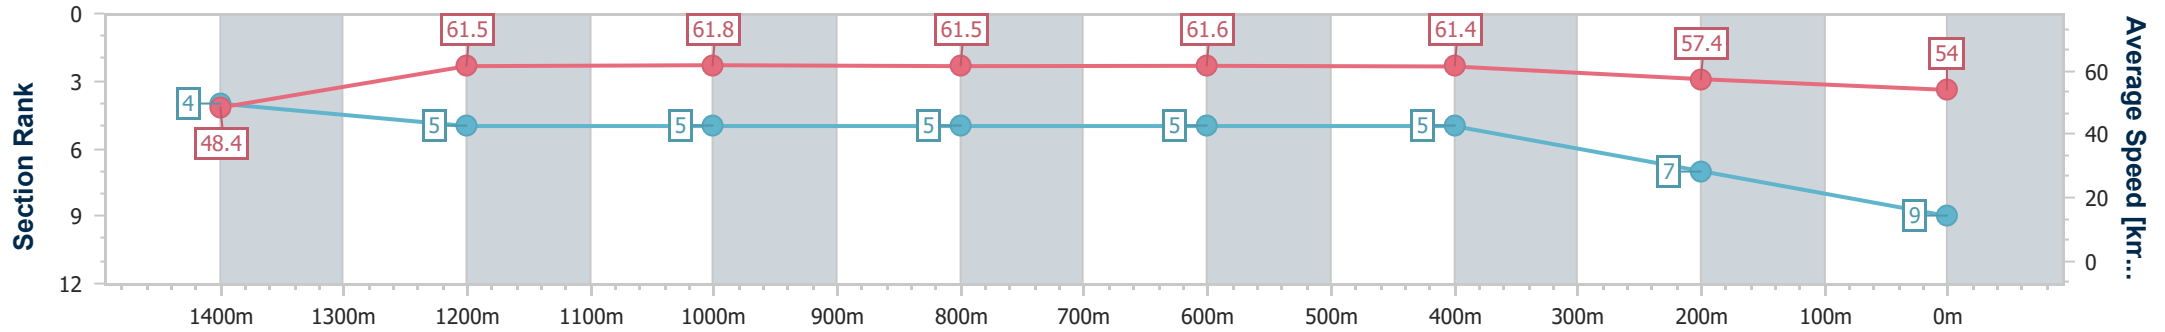

Horse/Jockey Name	Run Rampant
Final Rank	9
Fastest Section Time (Section)	0:10.41 (Overall)
Top Speed [km/h] (Section)	64.0 (600m)
Race State	Finished

Aquis Park Gold Coast Poly QLD Professional
Race 5: Gold Coast Hospital Foundation Class 1 Handicap - 1540m

24 June 2023 - 14:54

Track Rating: Synthetic , Weather: Fine, Rail Position: True

Section	Overall	1400m	1200m	1000m	800m	600m	400m	200m
Section Times	1:34.69 [9] (0:10.41)	1:24.28 [4] (0:11.70)	1:12.58 [5] (0:11.65)	1:00.93 [5] (0:11.68)	0:49.25 [5] (0:11.65)	0:37.60 [5] (0:11.67)	0:25.93 [5] (0:12.53)	0:13.40 [7] (0:13.40)
Average Speed [km/h]	48.4	61.5	61.8	61.5	61.6	61.4	57.4	54.0
Top Speed [km/h]	62.7	62.5	62.6	62.0	63.0	64.0	58.5	55.8
Avg. Dist. to Rail [m]	2.8	0.3	0.2	0.4	0.6	1.1	1.2	1.9
Avg. Stride Freq. [Hz]	2.3	2.4	2.3	2.2	2.3	2.3	2.3	2.1
Avg. Stride Length [m]	5.9	7.2	7.5	7.6	7.5	7.4	7.1	7.0

- [ ] Ranking at each section and finish
- -.-.- No data available at this section
- NA No data available