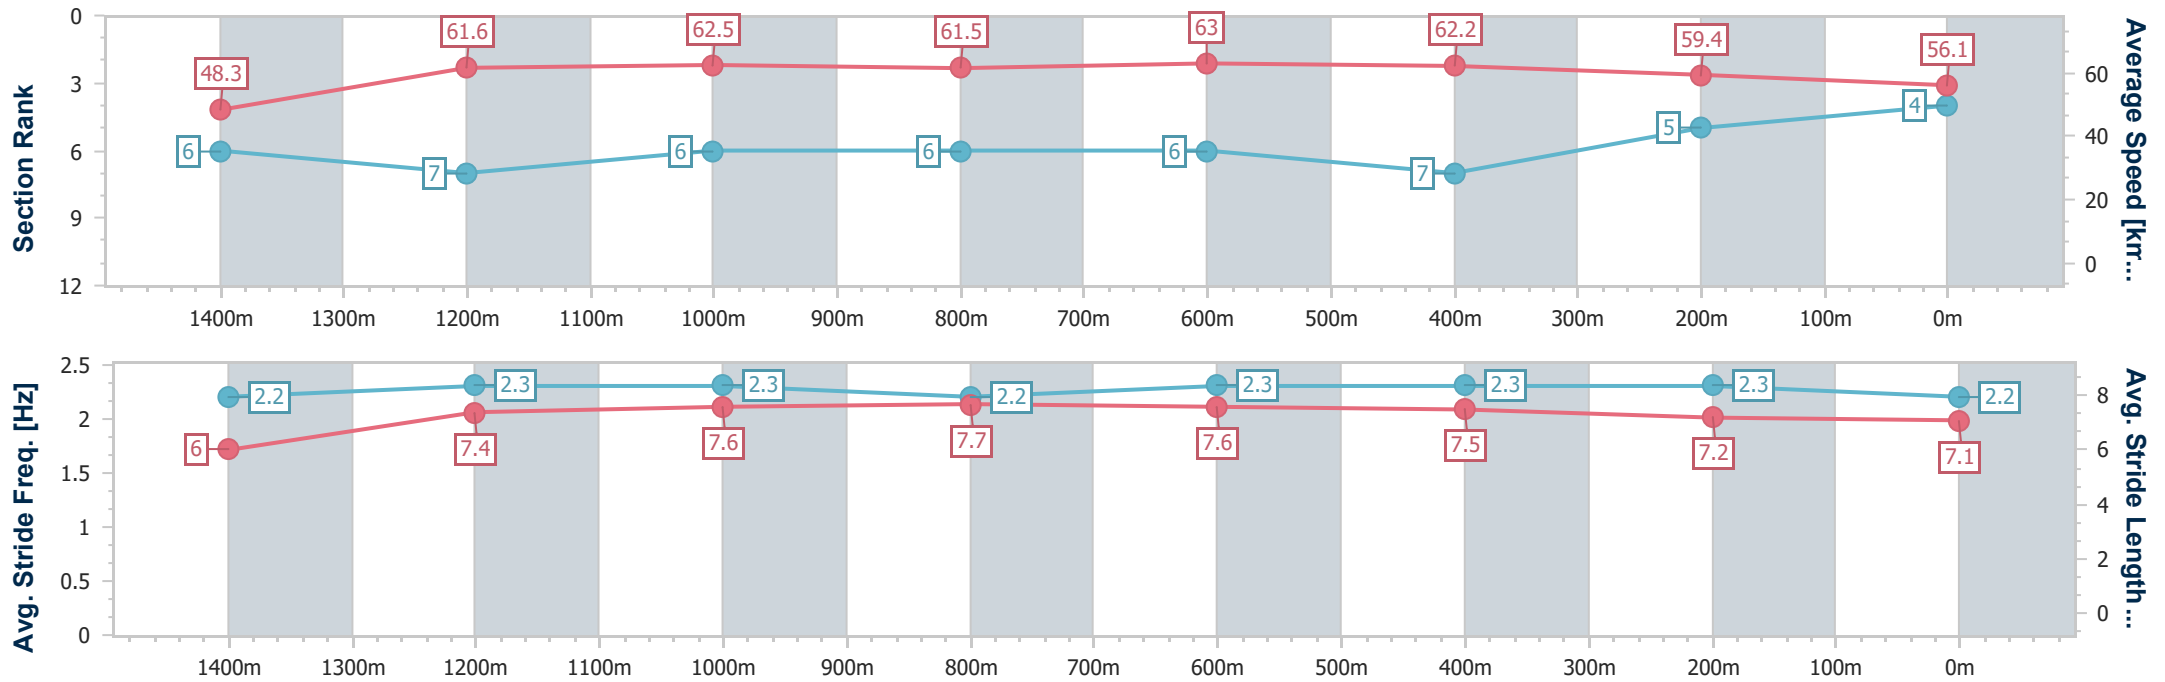

Horse/Jockey Name	Jakat
Final Rank	4
Fastest Section Time (Section)	0:10.45 (Overall)
Top Speed [km/h] (Section)	63.8 (600m)
Race State	Finished

Aquis Park Gold Coast Poly QLD Professional
Race 5: Gold Coast Hospital Foundation Class 1 Handicap - 1540m

24 June 2023 - 14:54

Track Rating: Synthetic , Weather: Fine, Rail Position: True

Section	Overall	1400m	1200m	1000m	800m	600m	400m	200m
Section Times	1:33.98 [4] (0:10.45)	1:23.53 [6] (0:11.89)	1:11.64 [7] (0:11.54)	1:00.10 [6] (0:11.77)	0:48.33 [6] (0:11.57)	0:36.76 [6] (0:11.69)	0:25.07 [7] (0:12.20)	0:12.87 [5] (0:12.87)
Average Speed [km/h]	48.3	61.6	62.5	61.5	63.0	62.2	59.4	56.1
Top Speed [km/h]	63.8	63.8	63.0	62.2	63.8	63.8	60.4	58.0
Avg. Dist. to Rail [m]	8.3	2.3	2.3	2.1	2.1	2.1	3.2	3.0
Avg. Stride Freq. [Hz]	2.2	2.3	2.3	2.2	2.3	2.3	2.3	2.2
Avg. Stride Length [m]	6.0	7.4	7.6	7.7	7.6	7.5	7.2	7.1

- [ ] Ranking at each section and finish
- -.-.- No data available at this section
- NA No data available