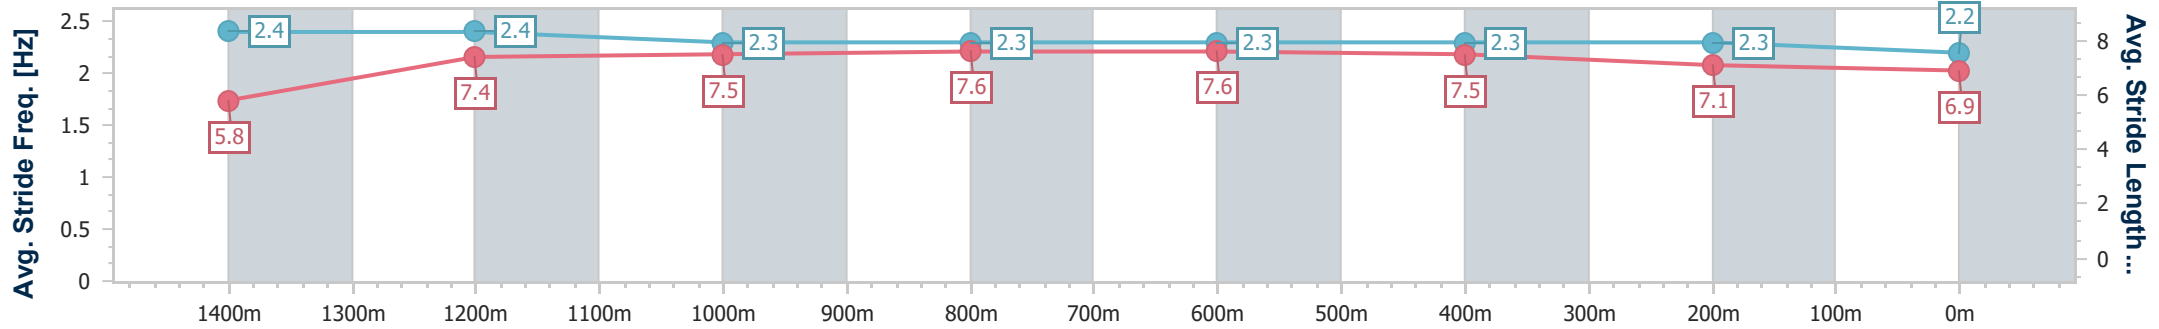

Horse/Jockey Name	Poet's Day
Final Rank	2
Fastest Section Time (Section)	0:10.19 (Overall)
Top Speed [km/h] (Section)	65.0 (Overall)
Race State	Finished

Aquis Park Gold Coast Poly QLD Professional
Race 5: Gold Coast Hospital Foundation Class 1 Handicap - 1540m

24 June 2023 - 14:54

Track Rating: Synthetic , Weather: Fine, Rail Position: True

Section	Overall	1400m	1200m	1000m	800m	600m	400m	200m
Section Times	1:33.75 [2] (0:10.19)	1:23.56 [1] (0:11.53)	1:12.03 [1] (0:11.46)	1:00.57 [1] (0:11.72)	0:48.85 [1] (0:11.73)	0:37.12 [2] (0:11.67)	0:25.45 [2] (0:12.35)	0:13.10 [2] (0:13.10)
Average Speed [km/h]	49.6	63.0	62.7	61.9	62.1	62.1	58.7	55.2
Top Speed [km/h]	65.0	64.9	64.0	63.1	63.7	63.5	60.3	56.9
Avg. Dist. to Rail [m]	5.8	1.0	1.9	1.7	2.2	1.7	3.2	4.0
Avg. Stride Freq. [Hz]	2.4	2.4	2.3	2.3	2.3	2.3	2.3	2.2
Avg. Stride Length [m]	5.8	7.4	7.5	7.6	7.6	7.5	7.1	6.9

- [ ] Ranking at each section and finish
- -.-.- No data available at this section
- NA No data available