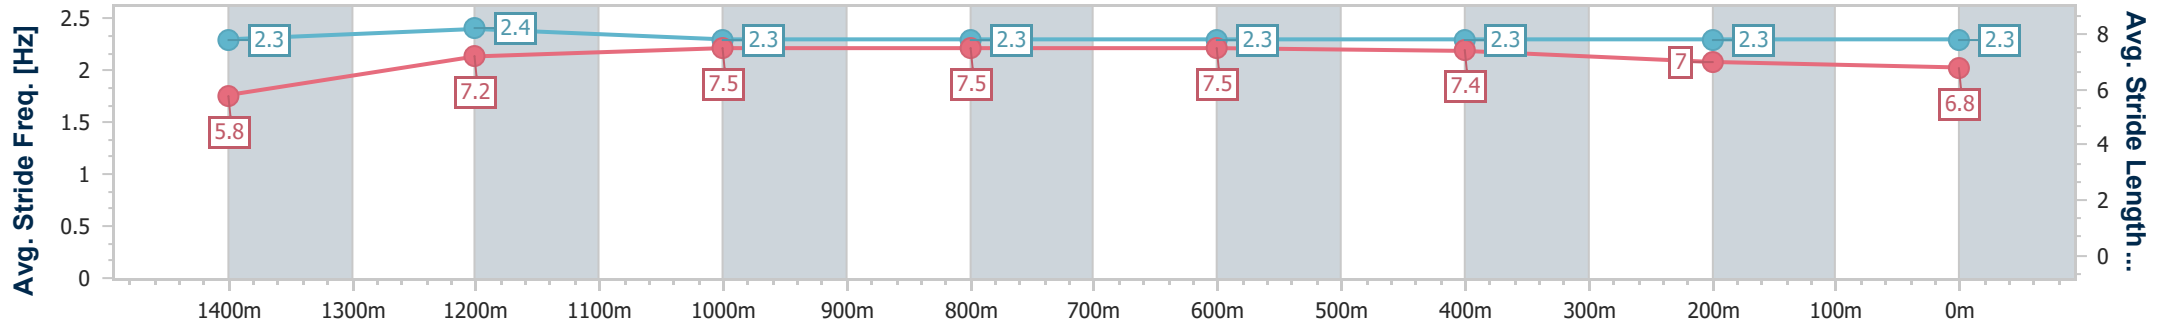

Horse/Jockey Name	Rockin' Artie
Final Rank	6
Fastest Section Time (Section)	0:10.28 (Overall)
Top Speed [km/h] (Section)	65.2 (1400m)
Race State	Finished

Aquis Park Gold Coast Poly QLD Professional
Race 5: Gold Coast Hospital Foundation Class 1 Handicap - 1540m

24 June 2023 - 14:54

Track Rating: Synthetic , Weather: Fine, Rail Position: True

Section	Overall	1400m	1200m	1000m	800m	600m	400m	200m
Section Times	1:34.11 [6] (0:10.28)	1:23.83 [2] (0:11.77)	1:12.06 [3] (0:11.51)	1:00.55 [4] (0:11.79)	0:48.76 [4] (0:11.62)	0:37.14 [4] (0:11.66)	0:25.48 [3] (0:12.44)	0:13.04 [4] (0:13.04)
Average Speed [km/h]	49.3	61.7	62.4	61.3	62.5	62.1	58.4	55.4
Top Speed [km/h]	64.5	65.2	63.1	62.0	63.0	64.6	59.9	57.5
Avg. Dist. to Rail [m]	8.2	1.0	1.0	1.3	1.3	1.5	5.2	5.8
Avg. Stride Freq. [Hz]	2.3	2.4	2.3	2.3	2.3	2.3	2.3	2.3
Avg. Stride Length [m]	5.8	7.2	7.5	7.5	7.5	7.4	7.0	6.8

- [ ] Ranking at each section and finish
- -.-.- No data available at this section
- NA No data available