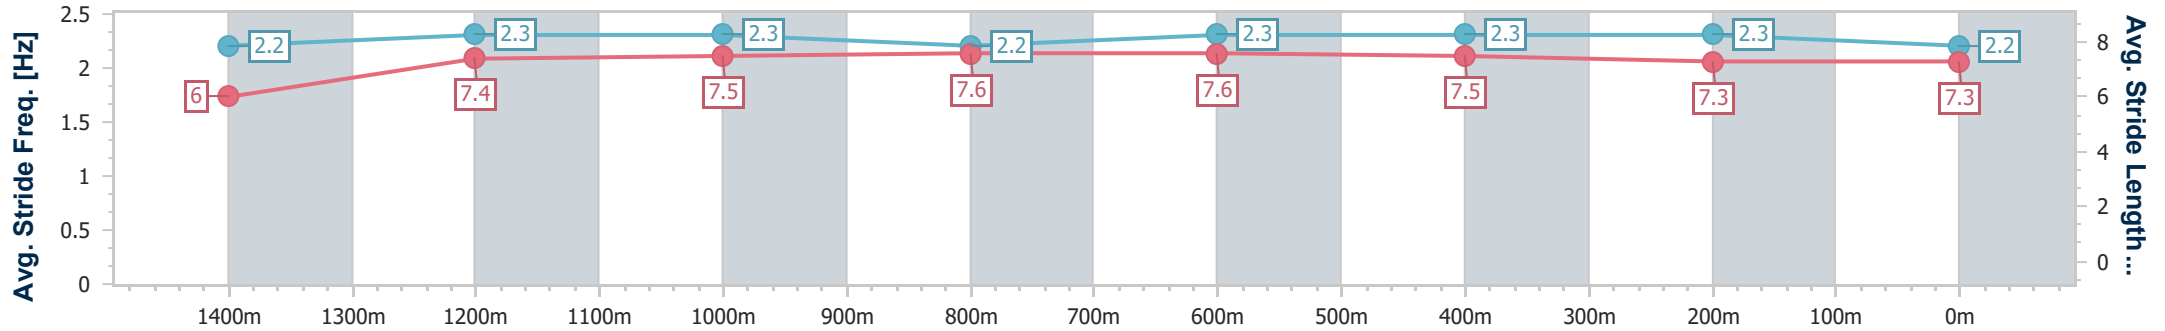

Horse/Jockey Name	Bartalumba
Final Rank	7
Fastest Section Time (Section)	0:10.80 (Overall)
Top Speed [km/h] (Section)	63.2 (600m)
Race State	Finished

Aquis Park Gold Coast Poly QLD Professional
Race 5: Gold Coast Hospital Foundation Class 1 Handicap - 1540m

24 June 2023 - 14:54

Track Rating: Synthetic , Weather: Fine, Rail Position: True

Section	Overall	1400m	1200m	1000m	800m	600m	400m	200m
Section Times	1:34.23 [7] (0:10.80)	1:23.43 [8] (0:11.84)	1:11.59 [9] (0:11.57)	1:00.02 [9] (0:11.80)	0:48.22 [9] (0:11.80)	0:36.42 [9] (0:11.90)	0:24.52 [9] (0:12.19)	0:12.33 [9] (0:12.33)
Average Speed [km/h]	46.6	61.2	62.2	61.3	62.2	61.6	59.5	58.4
Top Speed [km/h]	61.8	61.7	62.8	62.3	62.8	63.2	59.9	59.7
Avg. Dist. to Rail [m]	4.5	0.6	1.7	2.1	3.5	3.6	5.2	7.4
Avg. Stride Freq. [Hz]	2.2	2.3	2.3	2.2	2.3	2.3	2.3	2.2
Avg. Stride Length [m]	6.0	7.4	7.5	7.6	7.6	7.5	7.3	7.3

- [ ] Ranking at each section and finish
- -.-.- No data available at this section
- NA No data available