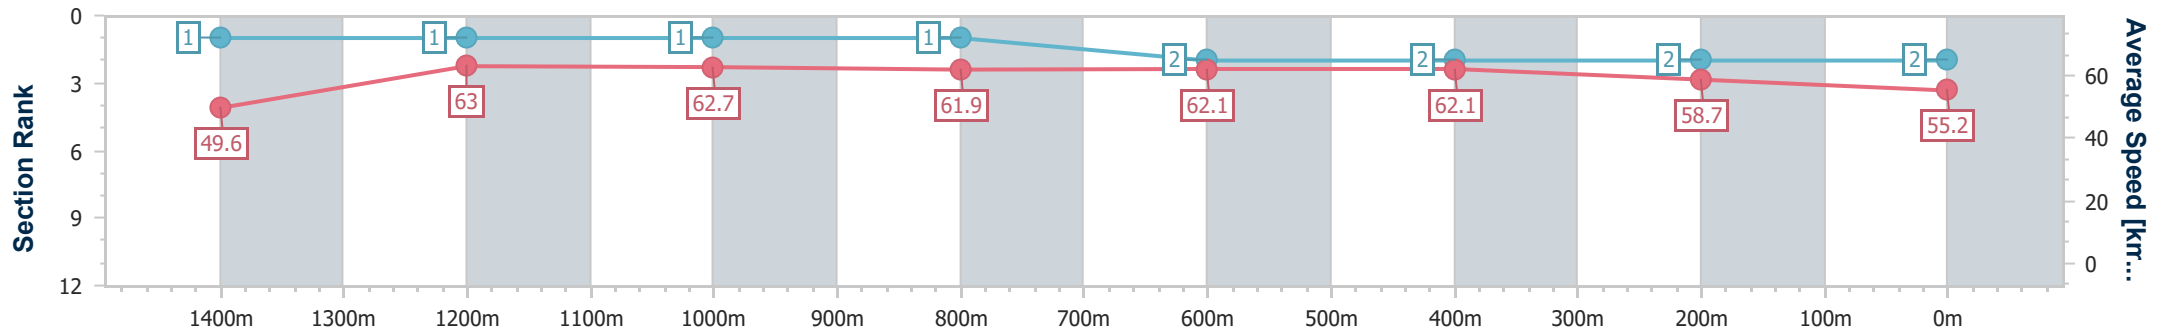

Horse/Jockey Name	Poet's Day
Final Rank	2
Fastest Section Time (Section)	0:10.19 (Overall)
Top Speed [km/h] (Section)	65.0 (Overall)
Race State	Finished

Aquis Park Gold Coast Poly QLD Professional
Race 5: Gold Coast Hospital Foundation Class 1 Handicap - 1540m

24 June 2023 - 14:54

Track Rating: Synthetic , Weather: Fine, Rail Position: True

Section	Overall	1400m	1200m	1000m	800m	600m	400m	200m
Section Times	1:33.75 [2] (0:10.19)	1:23.56 [1] (0:11.53)	1:12.03 [1] (0:11.46)	1:00.57 [1] (0:11.72)	0:48.85 [1] (0:11.73)	0:37.12 [2] (0:11.67)	0:25.45 [2] (0:12.35)	0:13.10 [2] (0:13.10)
Average Speed [km/h]	49.6	63.0	62.7	61.9	62.1	62.1	58.7	55.2
Top Speed [km/h]	65.0	64.9	64.0	63.1	63.7	63.5	60.3	56.9
Avg. Dist. to Rail [m]	5.8	1.0	1.9	1.7	2.2	1.7	3.2	4.0
Avg. Stride Freq. [Hz]	2.4	2.4	2.3	2.3	2.3	2.3	2.3	2.2
Avg. Stride Length [m]	5.8	7.4	7.5	7.6	7.6	7.5	7.1	6.9

- [ ] Ranking at each section and finish
- -.-.- No data available at this section
- NA No data available