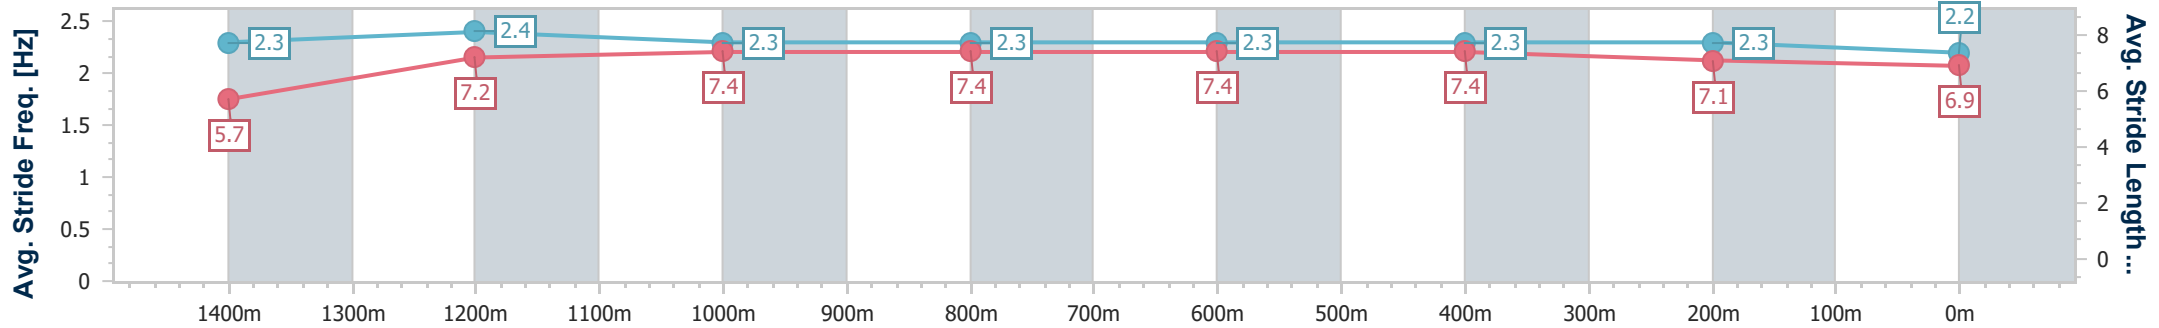

Horse/Jockey Name	Move Beyond
Final Rank	8
Fastest Section Time (Section)	0:10.44 (Overall)
Top Speed [km/h] (Section)	63.4 (600m)
Race State	Finished

Aquis Park Gold Coast Poly QLD Professional
Race 5: Gold Coast Hospital Foundation Class 1 Handicap - 1540m

24 June 2023 - 14:54

Track Rating: Synthetic , Weather: Fine, Rail Position: True

Section	Overall	1400m	1200m	1000m	800m	600m	400m	200m
Section Times	1:34.56 [8] (0:10.44)	1:24.12 [5] (0:11.89)	1:12.23 [6] (0:11.64)	1:00.59 [7] (0:11.72)	0:48.87 [7] (0:11.61)	0:37.26 [7] (0:11.82)	0:25.44 [8] (0:12.48)	0:12.96 [8] (0:12.96)
Average Speed [km/h]	48.3	61.0	61.8	61.2	61.9	61.0	58.0	55.8
Top Speed [km/h]	62.3	62.6	63.0	61.9	62.4	63.4	59.1	57.9
Avg. Dist. to Rail [m]	6.2	0.9	0.2	0.6	0.6	0.5	3.8	4.6
Avg. Stride Freq. [Hz]	2.3	2.4	2.3	2.3	2.3	2.3	2.3	2.2
Avg. Stride Length [m]	5.7	7.2	7.4	7.4	7.4	7.4	7.1	6.9

- [ ] Ranking at each section and finish
- -.-.- No data available at this section
- NA No data available