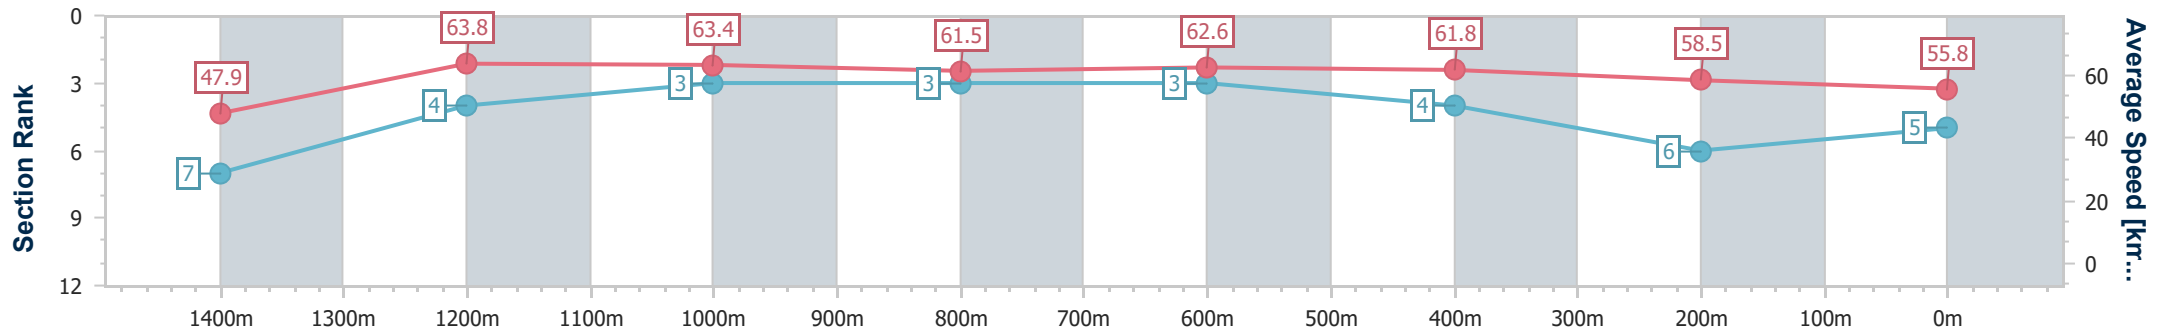

Horse/Jockey Name	Hell Of A Prince
Final Rank	5
Fastest Section Time (Section)	0:10.54 (Overall)
Top Speed [km/h] (Section)	64.8 (1200m)
Race State	Finished

Aquis Park Gold Coast Poly QLD Professional
Race 5: Gold Coast Hospital Foundation Class 1 Handicap - 1540m

24 June 2023 - 14:54

Track Rating: Synthetic , Weather: Fine, Rail Position: True

Section	Overall	1400m	1200m	1000m	800m	600m	400m	200m
Section Times	1:34.06 [5] (0:10.54)	1:23.52 [7] (0:11.54)	1:11.98 [4] (0:11.38)	1:00.60 [3] (0:11.77)	0:48.83 [3] (0:11.67)	0:37.16 [3] (0:11.85)	0:25.31 [4] (0:12.41)	0:12.90 [6] (0:12.90)
Average Speed [km/h]	47.9	63.8	63.4	61.5	62.6	61.8	58.5	55.8
Top Speed [km/h]	64.1	64.6	64.8	62.6	63.5	63.9	59.6	57.4
Avg. Dist. to Rail [m]	9.5	3.0	2.3	2.5	2.4	3.1	5.7	6.4
Avg. Stride Freq. [Hz]	2.2	2.4	2.3	2.3	2.3	2.3	2.3	2.2
Avg. Stride Length [m]	5.9	7.5	7.6	7.5	7.5	7.4	7.1	7.0

- [ ] Ranking at each section and finish
- -.-.- No data available at this section
- NA No data available