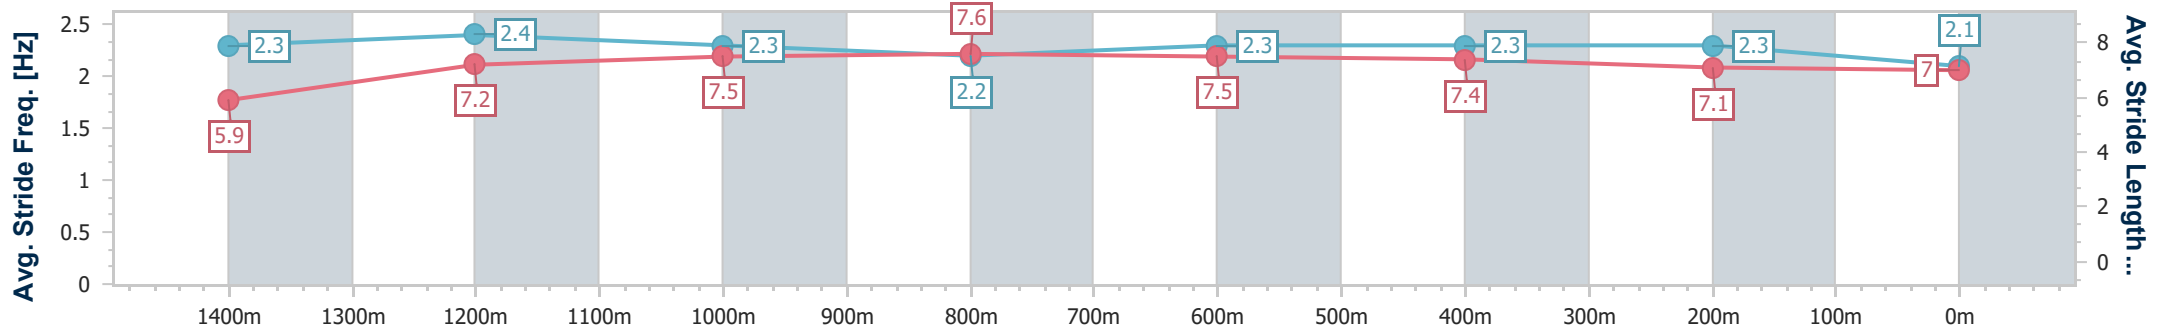

- [ ] Ranking at each section and finish
- .-.- No data available at this section
- NA No data available

Horse/Jockey Name	Run Rampant
Final Rank	9
Fastest Section Time (Section)	0:10.41 (Overall)
Top Speed [km/h] (Section)	64.0 (600m)
Race State	Finished

- [ ] Ranking at each section and finish
- .-.- No data available at this section
- NA No data available