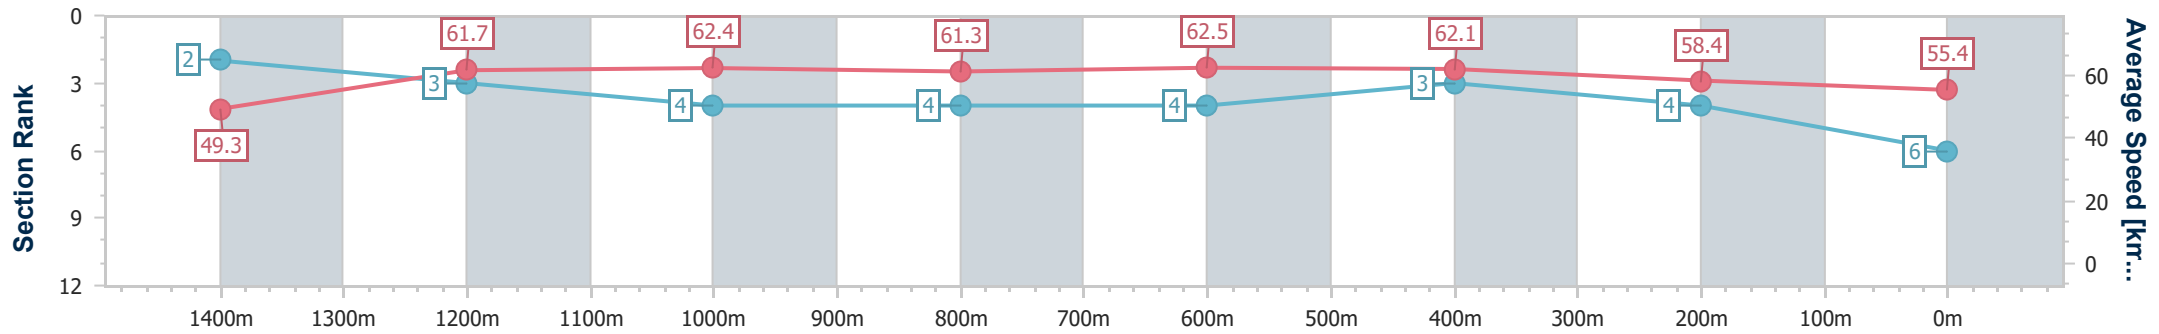

Horse/Jockey Name	Rockin' Artie
Final Rank	6
Fastest Section Time (Section)	0:10.28 (Overall)
Top Speed [km/h] (Section)	65.2 (1400m)
Race State	Finished

Aquis Park Gold Coast Poly QLD Professional
Race 5: Gold Coast Hospital Foundation Class 1 Handicap - 1540m

24 June 2023 - 14:54

Track Rating: Synthetic , Weather: Fine, Rail Position: True

Section	Overall	1400m	1200m	1000m	800m	600m	400m	200m
Section Times	1:34.11 [6] (0:10.28)	1:23.83 [2] (0:11.77)	1:12.06 [3] (0:11.51)	1:00.55 [4] (0:11.79)	0:48.76 [4] (0:11.62)	0:37.14 [4] (0:11.66)	0:25.48 [3] (0:12.44)	0:13.04 [4] (0:13.04)
Average Speed [km/h]	49.3	61.7	62.4	61.3	62.5	62.1	58.4	55.4
Top Speed [km/h]	64.5	65.2	63.1	62.0	63.0	64.6	59.9	57.5
Avg. Dist. to Rail [m]	8.2	1.0	1.0	1.3	1.3	1.5	5.2	5.8
Avg. Stride Freq. [Hz]	2.3	2.4	2.3	2.3	2.3	2.3	2.3	2.3
Avg. Stride Length [m]	5.8	7.2	7.5	7.5	7.5	7.4	7.0	6.8

- [ ] Ranking at each section and finish
- -.-.- No data available at this section
- NA No data available