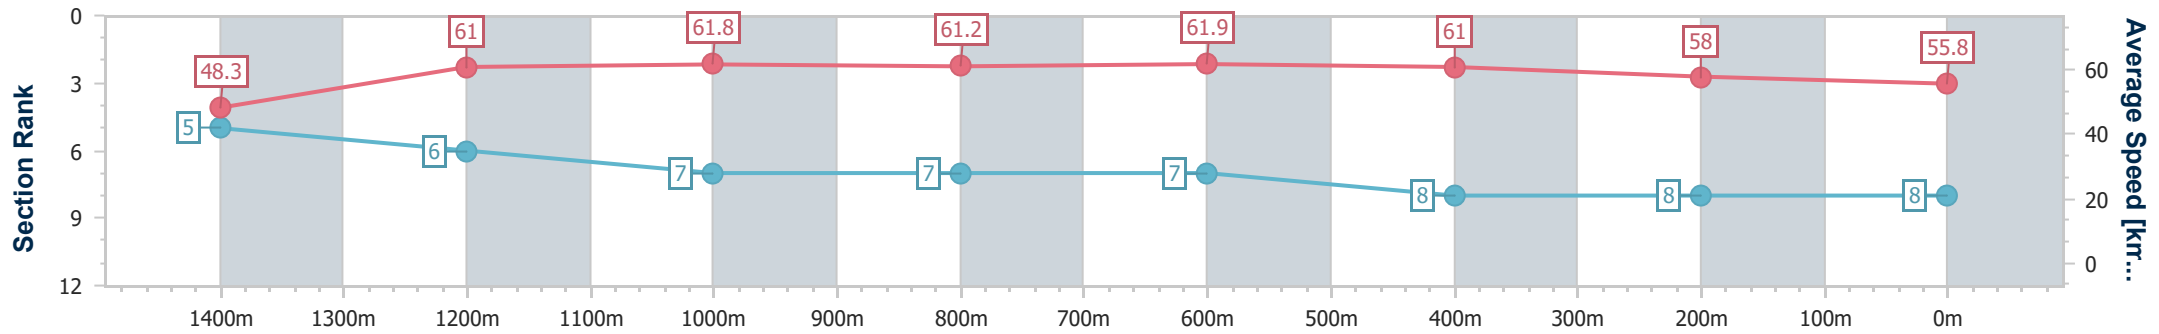

Horse/Jockey Name	Move Beyond
Final Rank	8
Fastest Section Time (Section)	0:10.44 (Overall)
Top Speed [km/h] (Section)	63.4 (600m)
Race State	Finished

Aquis Park Gold Coast Poly QLD Professional
Race 5: Gold Coast Hospital Foundation Class 1 Handicap - 1540m

24 June 2023 - 14:54

Track Rating: Synthetic , Weather: Fine, Rail Position: True

Section	Overall	1400m	1200m	1000m	800m	600m	400m	200m
Section Times	1:34.56 [8] (0:10.44)	1:24.12 [5] (0:11.89)	1:12.23 [6] (0:11.64)	1:00.59 [7] (0:11.72)	0:48.87 [7] (0:11.61)	0:37.26 [7] (0:11.82)	0:25.44 [8] (0:12.48)	0:12.96 [8] (0:12.96)
Average Speed [km/h]	48.3	61.0	61.8	61.2	61.9	61.0	58.0	55.8
Top Speed [km/h]	62.3	62.6	63.0	61.9	62.4	63.4	59.1	57.9
Avg. Dist. to Rail [m]	6.2	0.9	0.2	0.6	0.6	0.5	3.8	4.6
Avg. Stride Freq. [Hz]	2.3	2.4	2.3	2.3	2.3	2.3	2.3	2.2
Avg. Stride Length [m]	5.7	7.2	7.4	7.4	7.4	7.4	7.1	6.9

- [ ] Ranking at each section and finish
- -.-.- No data available at this section
- NA No data available