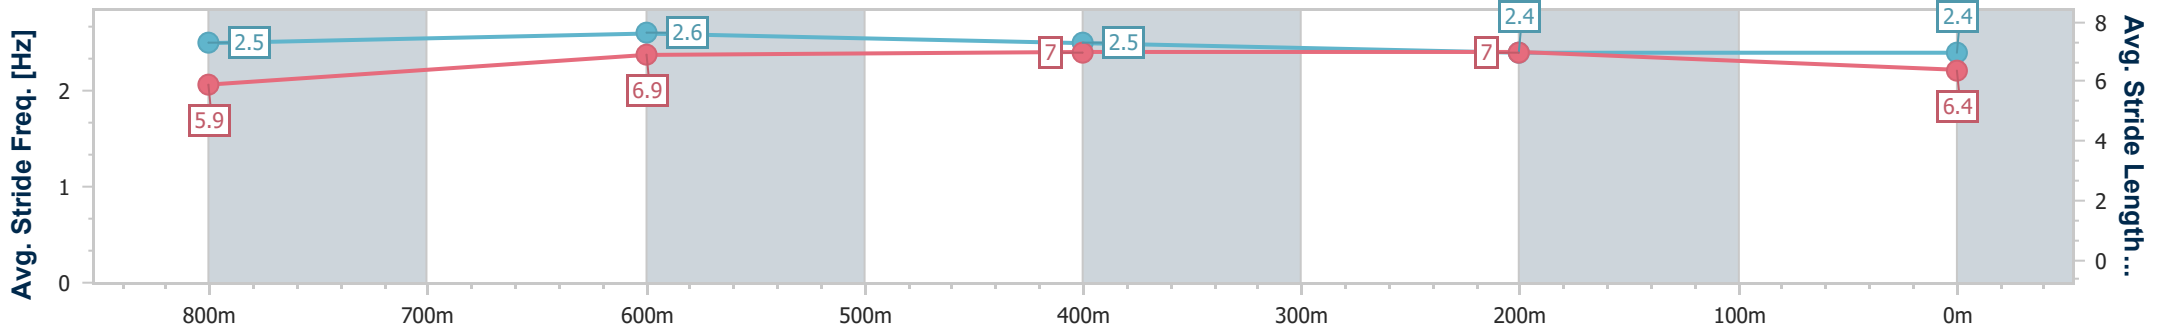

Horse/Jockey Name	I'lltellyouwhen
Final Rank	7
Fastest Section Time (Section)	0:11.06 (800m)
Top Speed [km/h] (Section)	69.5 (Overall)
Race State	Finished

Eagle Farm QLD Professional
Race 1: MEKKAFEST 19 AUGUST QTIS Two-Year-Old Maiden
Plate - 1000m
05 July 2023 - 12:34
Track Rating: Soft 6, Weather: Overcast, Rail Position: +10m Entire
Course

BRISBANE
RACING CLUB

Section	Overall	800m	600m	400m	200m
Section Times	1:00.94 [7] (0:13.45)	0:47.49 [2] (0:11.06)	0:36.43 [2] (0:11.42)	0:25.01 [1] (0:11.70)	0:13.31 [4] (0:13.31)
Average Speed [km/h]	53.9	65.8	63.2	61.5	54.0
Top Speed [km/h]	69.5	68.7	63.9	63.4	58.6
Avg. Dist. to Rail [m]	3.7	2.3	0.5	0.4	0.6
Avg. Stride Freq. [Hz]	2.5	2.6	2.5	2.4	2.4
Avg. Stride Length [m]	5.9	6.9	7.0	7.0	6.4

- [ ] Ranking at each section and finish
- -.-.- No data available at this section
- NA No data available