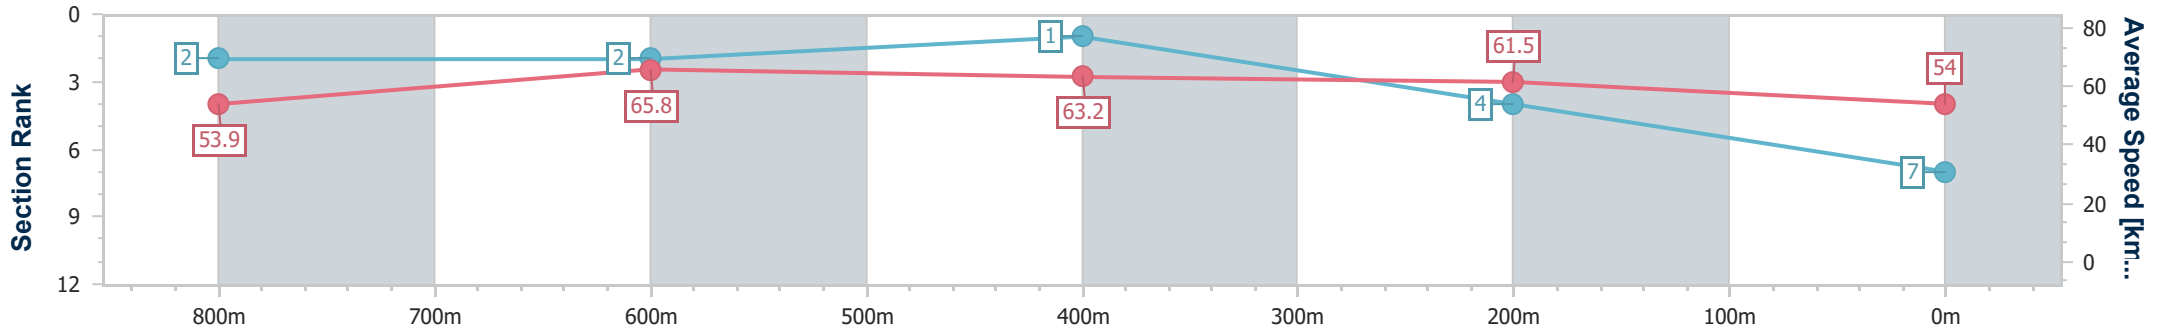

Horse/Jockey Name	I'lltellyouwhen
Final Rank	7
Fastest Section Time (Section)	0:11.06 (800m)
Top Speed [km/h] (Section)	69.5 (Overall)
Race State	Finished

Eagle Farm QLD Professional
Race 1: MEKKAFEST 19 AUGUST QTIS Two-Year-Old Maiden
Plate - 1000m
05 July 2023 - 12:34
Track Rating: Soft 6, Weather: Overcast, Rail Position: +10m Entire
Course

BRISBANE
RACING CLUB

Section	Overall	800m	600m	400m	200m
Section Times	1:00.94 [7] (0:13.45)	0:47.49 [2] (0:11.06)	0:36.43 [2] (0:11.42)	0:25.01 [1] (0:11.70)	0:13.31 [4] (0:13.31)
Average Speed [km/h]	53.9	65.8	63.2	61.5	54.0
Top Speed [km/h]	69.5	68.7	63.9	63.4	58.6
Avg. Dist. to Rail [m]	3.7	2.3	0.5	0.4	0.6
Avg. Stride Freq. [Hz]	2.5	2.6	2.5	2.4	2.4
Avg. Stride Length [m]	5.9	6.9	7.0	7.0	6.4

- [ ] Ranking at each section and finish
- -.-.- No data available at this section
- NA No data available