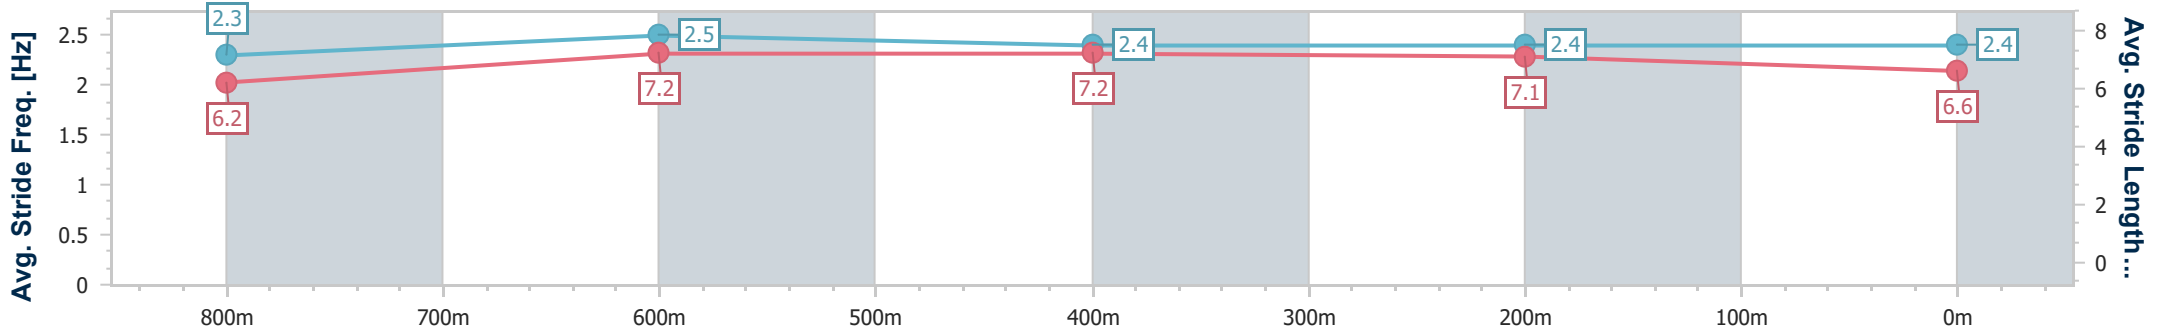

Horse/Jockey Name	In Motion
Final Rank	4
Fastest Section Time (Section)	0:10.96 (800m)
Top Speed [km/h] (Section)	66.2 (Overall)
Race State	Finished

Eagle Farm QLD Professional
Race 1: MEKKAFEST 19 AUGUST QTIS Two-Year-Old Maiden
Plate - 1000m
05 July 2023 - 12:34
Track Rating: Soft 6, Weather: Overcast, Rail Position: +10m Entire
Course

BRISBANE
RACING CLUB

Section	Overall	800m	600m	400m	200m
Section Times	1:00.66 [4] (0:13.83)	0:46.83 [7] (0:10.96)	0:35.87 [6] (0:11.39)	0:24.48 [5] (0:11.68)	0:12.80 [6] (0:12.80)
Average Speed [km/h]	52.1	65.4	62.5	61.6	56.2
Top Speed [km/h]	66.2	66.1	65.2	63.0	59.9
Avg. Dist. to Rail [m]	1.5	1.3	2.3	0.5	1.1
Avg. Stride Freq. [Hz]	2.3	2.5	2.4	2.4	2.4
Avg. Stride Length [m]	6.2	7.2	7.2	7.1	6.6

- [ ] Ranking at each section and finish
- -.-.- No data available at this section
- NA No data available