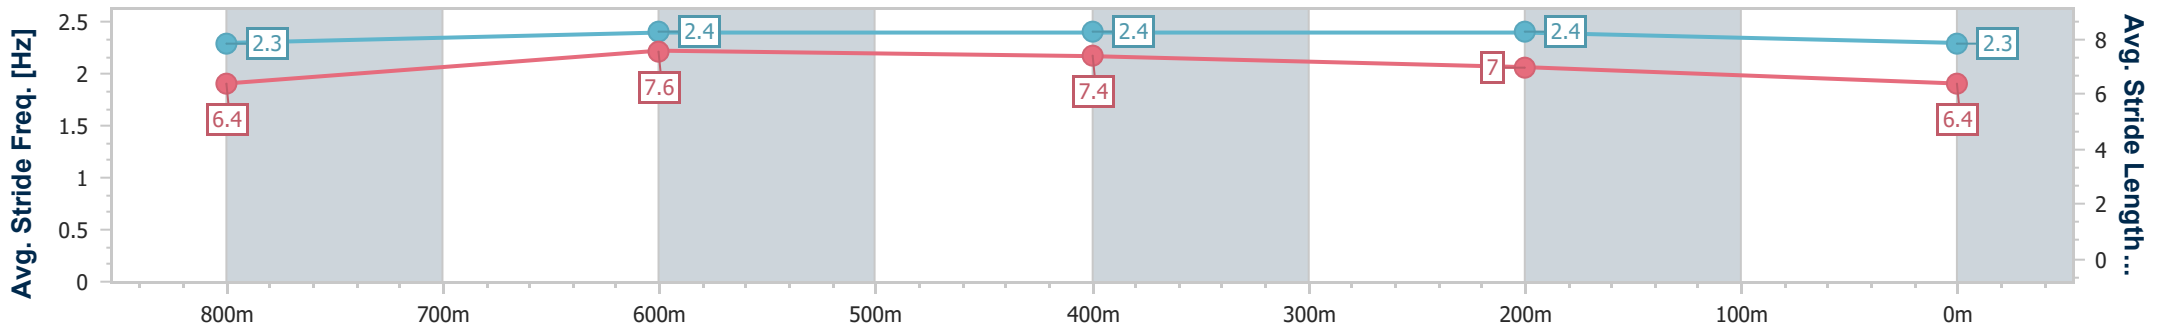

Horse/Jockey Name	Friendly Sizzle
Final Rank	8
Fastest Section Time (Section)	0:11.02 (800m)
Top Speed [km/h] (Section)	70.1 (Overall)
Race State	Finished

Eagle Farm QLD Professional
Race 1: MEKKAFEST 19 AUGUST QTIS Two-Year-Old Maiden
Plate - 1000m
05 July 2023 - 12:34
Track Rating: Soft 6, Weather: Overcast, Rail Position: +10m Entire
Course

BRISBANE
RACING CLUB

Section	Overall	800m	600m	400m	200m
Section Times	1:01.27 [8] (0:13.39)	0:47.88 [1] (0:11.02)	0:36.86 [1] (0:11.55)	0:25.31 [2] (0:11.64)	0:13.67 [2] (0:13.67)
Average Speed [km/h]	54.4	66.6	62.9	62.0	52.6
Top Speed [km/h]	70.1	69.8	64.9	63.3	59.0
Avg. Dist. to Rail [m]	5.3	4.2	1.9	0.8	1.2
Avg. Stride Freq. [Hz]	2.3	2.4	2.4	2.4	2.3
Avg. Stride Length [m]	6.4	7.6	7.4	7.0	6.4

- [ ] Ranking at each section and finish
- -.-.- No data available at this section
- NA No data available