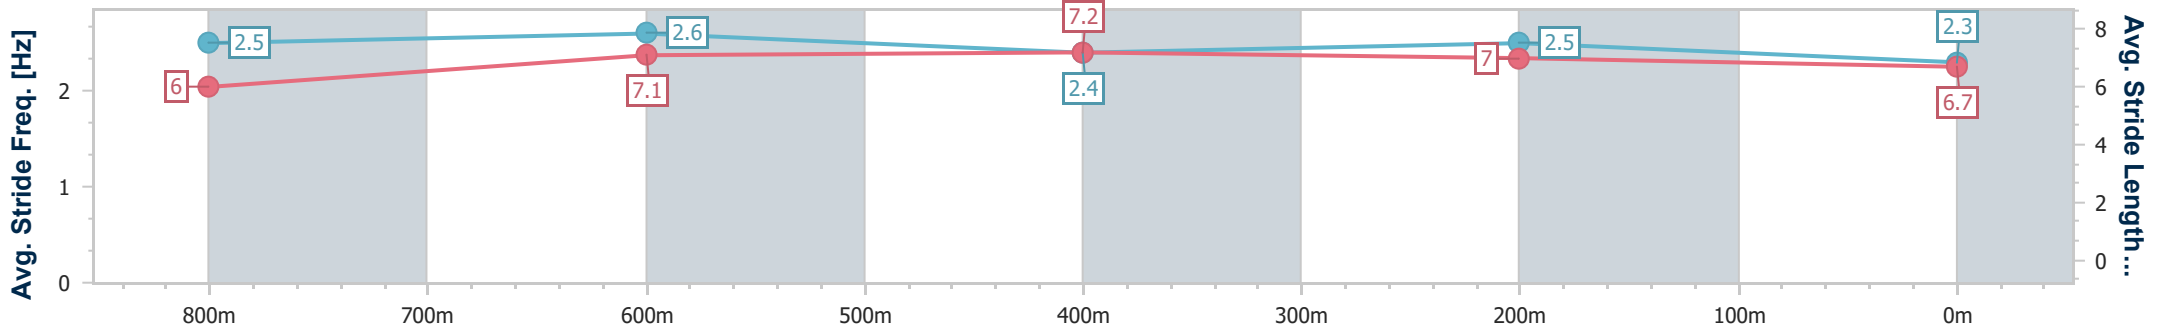

Horse/Jockey Name	Beautantes
Final Rank	3
Fastest Section Time (Section)	0:11.10 (800m)
Top Speed [km/h] (Section)	67.8 (Overall)
Race State	Finished

Eagle Farm QLD Professional
Race 1: MEKKAFEST 19 AUGUST QTIS Two-Year-Old Maiden
Plate - 1000m
05 July 2023 - 12:34
Track Rating: Soft 6, Weather: Overcast, Rail Position: +10m Entire
Course

BRISBANE
RACING CLUB

Section	Overall	800m	600m	400m	200m
Section Times	1:00.43 [3] (0:13.72)	0:46.71 [5] (0:11.10)	0:35.61 [7] (0:11.48)	0:24.13 [7] (0:11.41)	0:12.72 [5] (0:12.72)
Average Speed [km/h]	53.5	66.7	63.7	63.1	56.5
Top Speed [km/h]	67.8	67.7	67.1	65.0	61.6
Avg. Dist. to Rail [m]	8.0	6.6	2.9	3.7	3.5
Avg. Stride Freq. [Hz]	2.5	2.6	2.4	2.5	2.3
Avg. Stride Length [m]	6.0	7.1	7.2	7.0	6.7

- [ ] Ranking at each section and finish
- -.-.- No data available at this section
- NA No data available