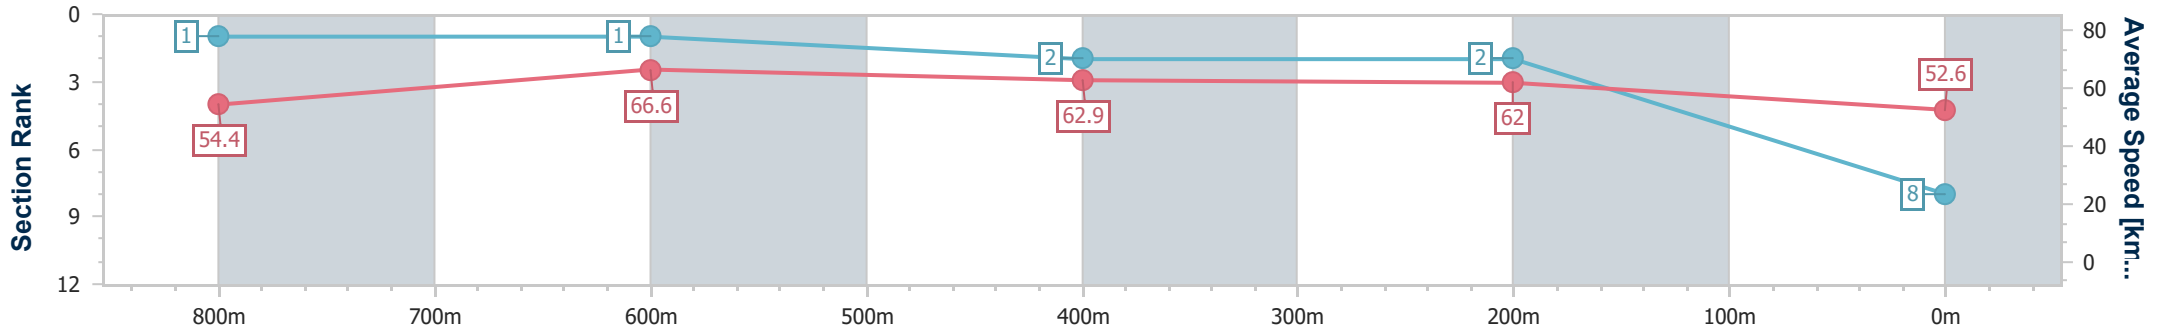

Horse/Jockey Name	Friendly Sizzle
Final Rank	8
Fastest Section Time (Section)	0:11.02 (800m)
Top Speed [km/h] (Section)	70.1 (Overall)
Race State	Finished

Eagle Farm QLD Professional
Race 1: MEKKAFEST 19 AUGUST QTIS Two-Year-Old Maiden
Plate - 1000m
05 July 2023 - 12:34
Track Rating: Soft 6, Weather: Overcast, Rail Position: +10m Entire
Course

BRISBANE
RACING CLUB

Section	Overall	800m	600m	400m	200m
Section Times	1:01.27 [8] (0:13.39)	0:47.88 [1] (0:11.02)	0:36.86 [1] (0:11.55)	0:25.31 [2] (0:11.64)	0:13.67 [2] (0:13.67)
Average Speed [km/h]	54.4	66.6	62.9	62.0	52.6
Top Speed [km/h]	70.1	69.8	64.9	63.3	59.0
Avg. Dist. to Rail [m]	5.3	4.2	1.9	0.8	1.2
Avg. Stride Freq. [Hz]	2.3	2.4	2.4	2.4	2.3
Avg. Stride Length [m]	6.4	7.6	7.4	7.0	6.4

- [ ] Ranking at each section and finish
- -.-.- No data available at this section
- NA No data available