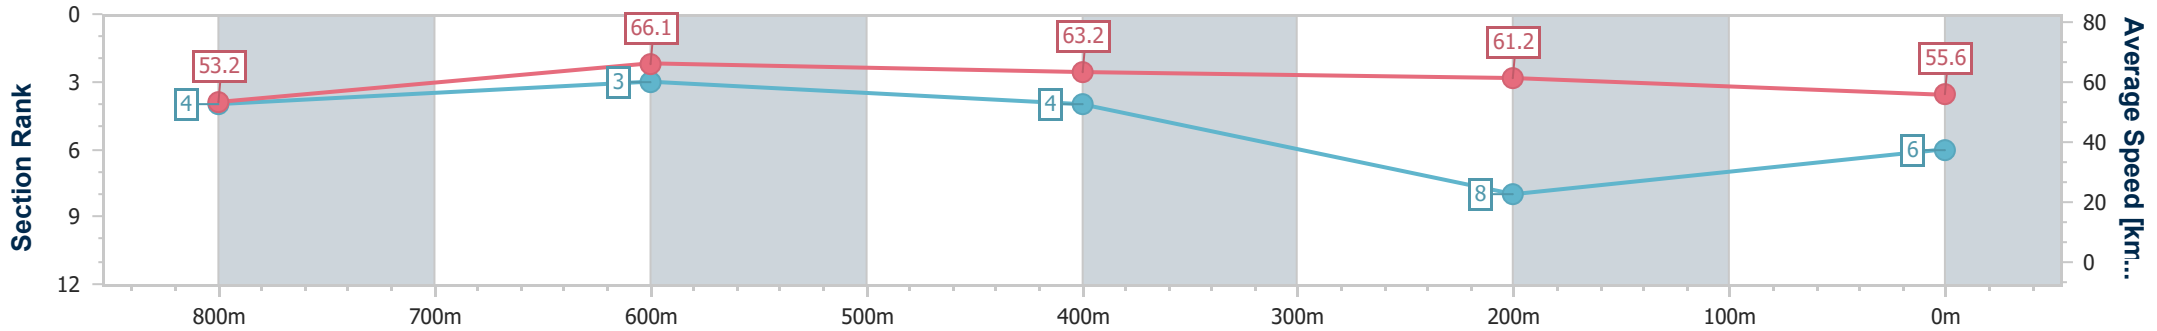

Horse/Jockey Name	Tornado Torque
Final Rank	6
Fastest Section Time (Section)	0:11.06 (800m)
Top Speed [km/h] (Section)	67.7 (800m)
Race State	Finished

Eagle Farm QLD Professional
Race 1: MEKKAFEST 19 AUGUST QTIS Two-Year-Old Maiden
Plate - 1000m
05 July 2023 - 12:34
Track Rating: Soft 6, Weather: Overcast, Rail Position: +10m Entire
Course

BRISBANE
RACING CLUB

Section	Overall	800m	600m	400m	200m
Section Times	1:00.84 [6] (0:13.65)	0:47.19 [4] (0:11.06)	0:36.13 [3] (0:11.43)	0:24.70 [4] (0:11.75)	0:12.95 [8] (0:12.95)
Average Speed [km/h]	53.2	66.1	63.2	61.2	55.6
Top Speed [km/h]	66.5	67.7	65.2	62.9	58.8
Avg. Dist. to Rail [m]	3.6	3.4	0.8	1.0	4.2
Avg. Stride Freq. [Hz]	2.5	2.6	2.5	2.5	2.4
Avg. Stride Length [m]	6.0	7.0	6.9	6.7	6.4

- [ ] Ranking at each section and finish
- -.-.- No data available at this section
- NA No data available