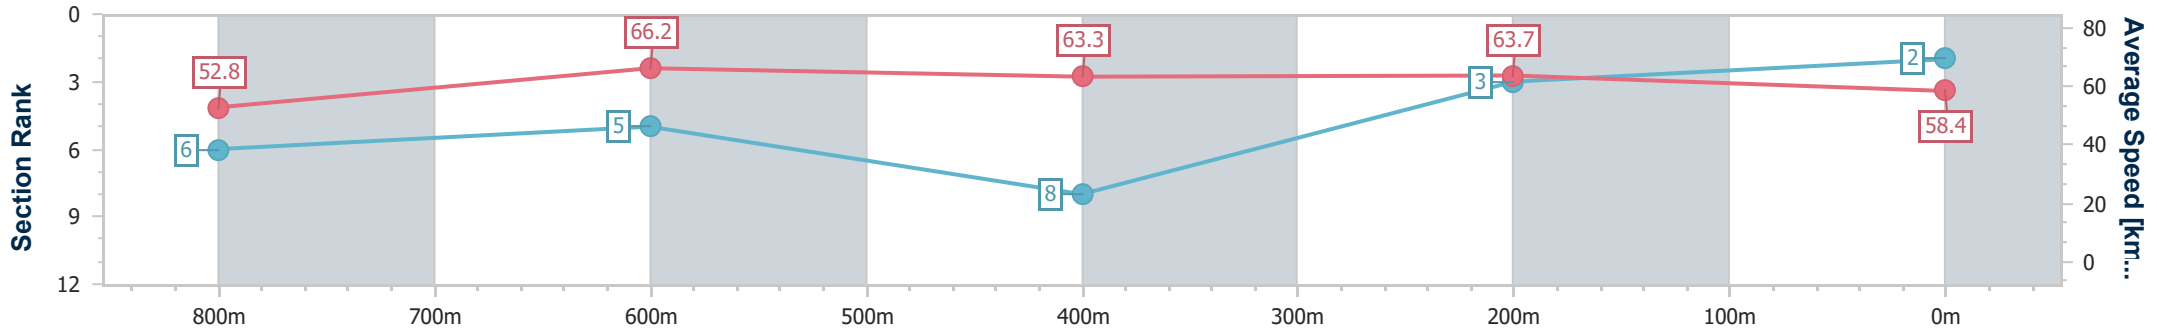

Horse/Jockey Name	Tigers Roar
Final Rank	2
Fastest Section Time (Section)	0:11.00 (800m)
Top Speed [km/h] (Section)	69.4 (Overall)
Race State	Finished

Eagle Farm QLD Professional
Race 1: MEKKAFEST 19 AUGUST QTIS Two-Year-Old Maiden
Plate - 1000m
05 July 2023 - 12:34
Track Rating: Soft 6, Weather: Overcast, Rail Position: +10m Entire
Course

BRISBANE
RACING CLUB

Section	Overall	800m	600m	400m	200m
Section Times	0:59.94 [2] (0:13.79)	0:46.15 [6] (0:11.00)	0:35.15 [5] (0:11.52)	0:23.63 [8] (0:11.30)	0:12.33 [3] (0:12.33)
Average Speed [km/h]	52.8	66.2	63.3	63.7	58.4
Top Speed [km/h]	69.4	66.7	67.0	67.0	61.6
Avg. Dist. to Rail [m]	6.2	2.4	2.9	4.7	8.7
Avg. Stride Freq. [Hz]	2.3	2.5	2.4	2.4	2.4
Avg. Stride Length [m]	6.4	7.4	7.3	7.3	6.8

- [ ] Ranking at each section and finish
- -.-.- No data available at this section
- NA No data available