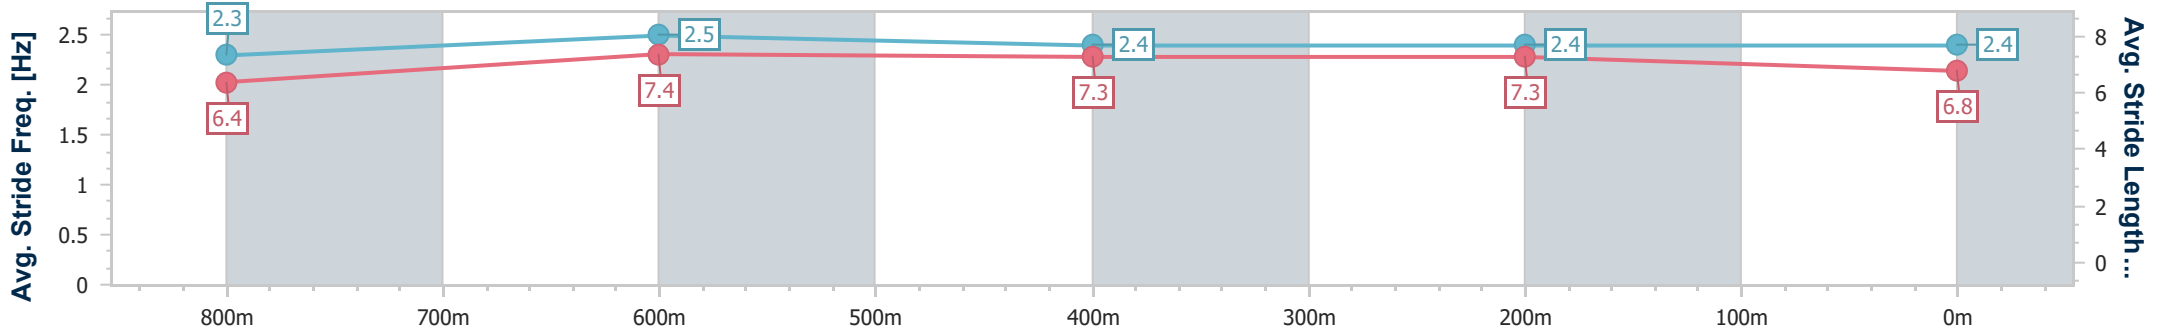

Horse/Jockey Name	Tigers Roar
Final Rank	2
Fastest Section Time (Section)	0:11.00 (800m)
Top Speed [km/h] (Section)	69.4 (Overall)
Race State	Finished

Eagle Farm QLD Professional
Race 1: MEKKAFEST 19 AUGUST QTIS Two-Year-Old Maiden
Plate - 1000m
05 July 2023 - 12:34
Track Rating: Soft 6, Weather: Overcast, Rail Position: +10m Entire
Course

BRISBANE
RACING CLUB

Section	Overall	800m	600m	400m	200m
Section Times	0:59.94 [2] (0:13.79)	0:46.15 [6] (0:11.00)	0:35.15 [5] (0:11.52)	0:23.63 [8] (0:11.30)	0:12.33 [3] (0:12.33)
Average Speed [km/h]	52.8	66.2	63.3	63.7	58.4
Top Speed [km/h]	69.4	66.7	67.0	67.0	61.6
Avg. Dist. to Rail [m]	6.2	2.4	2.9	4.7	8.7
Avg. Stride Freq. [Hz]	2.3	2.5	2.4	2.4	2.4
Avg. Stride Length [m]	6.4	7.4	7.3	7.3	6.8

- [ ] Ranking at each section and finish
- -.-.- No data available at this section
- NA No data available