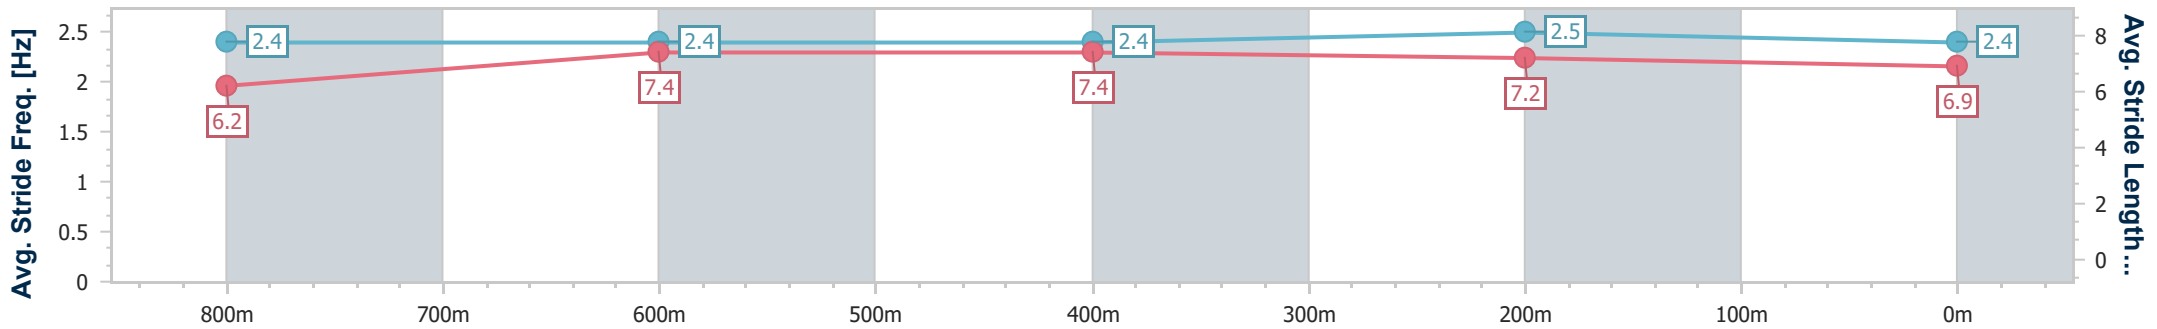

Horse/Jockey Name	Fukubana
Final Rank	1
Fastest Section Time (Section)	0:11.11 (800m)
Top Speed [km/h] (Section)	66.7 (800m)
Race State	Finished

Eagle Farm QLD Professional
Race 1: MEKKAFEST 19 AUGUST QTIS Two-Year-Old Maiden
Plate - 1000m
05 July 2023 - 12:34
Track Rating: Soft 6, Weather: Overcast, Rail Position: +10m Entire
Course

BRISBANE
RACING CLUB

Section	Overall	800m	600m	400m	200m
Section Times	0:59.62 [1] (0:13.83)	0:45.79 [7] (0:11.11)	0:34.68 [8] (0:11.28)	0:23.40 [6] (0:11.24)	0:12.16 [1] (0:12.16)
Average Speed [km/h]	52.9	66.0	64.4	64.1	59.2
Top Speed [km/h]	66.6	66.7	65.7	65.7	62.1
Avg. Dist. to Rail [m]	6.9	4.0	2.0	1.8	2.4
Avg. Stride Freq. [Hz]	2.4	2.4	2.4	2.5	2.4
Avg. Stride Length [m]	6.2	7.4	7.4	7.2	6.9

- [ ] Ranking at each section and finish
- -.-.- No data available at this section
- NA No data available