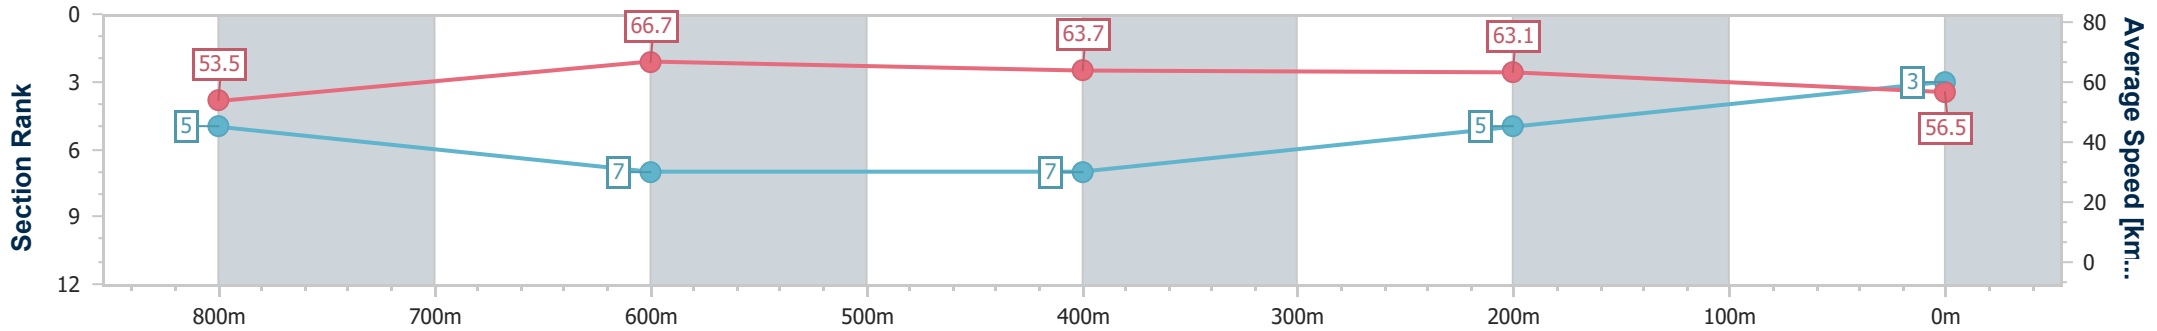

Horse/Jockey Name	Beautantes
Final Rank	3
Fastest Section Time (Section)	0:11.10 (800m)
Top Speed [km/h] (Section)	67.8 (Overall)
Race State	Finished

Eagle Farm QLD Professional
Race 1: MEKKAFEST 19 AUGUST QTIS Two-Year-Old Maiden
Plate - 1000m
05 July 2023 - 12:34
Track Rating: Soft 6, Weather: Overcast, Rail Position: +10m Entire
Course

BRISBANE
RACING CLUB

Section	Overall	800m	600m	400m	200m
Section Times	1:00.43 [3] (0:13.72)	0:46.71 [5] (0:11.10)	0:35.61 [7] (0:11.48)	0:24.13 [7] (0:11.41)	0:12.72 [5] (0:12.72)
Average Speed [km/h]	53.5	66.7	63.7	63.1	56.5
Top Speed [km/h]	67.8	67.7	67.1	65.0	61.6
Avg. Dist. to Rail [m]	8.0	6.6	2.9	3.7	3.5
Avg. Stride Freq. [Hz]	2.5	2.6	2.4	2.5	2.3
Avg. Stride Length [m]	6.0	7.1	7.2	7.0	6.7

- [ ] Ranking at each section and finish
- -.-.- No data available at this section
- NA No data available