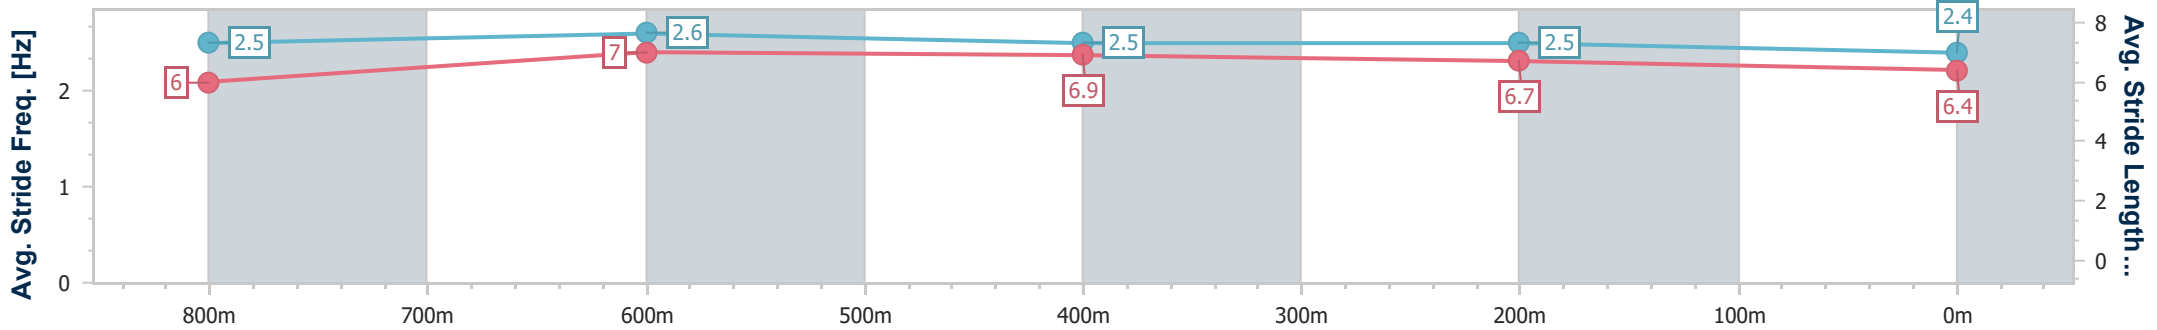

Horse/Jockey Name	Tornado Torque
Final Rank	6
Fastest Section Time (Section)	0:11.06 (800m)
Top Speed [km/h] (Section)	67.7 (800m)
Race State	Finished

Eagle Farm QLD Professional
Race 1: MEKKAFEST 19 AUGUST QTIS Two-Year-Old Maiden
Plate - 1000m
05 July 2023 - 12:34
Track Rating: Soft 6, Weather: Overcast, Rail Position: +10m Entire
Course

BRISBANE
RACING CLUB

Section	Overall	800m	600m	400m	200m
Section Times	1:00.84 [6] (0:13.65)	0:47.19 [4] (0:11.06)	0:36.13 [3] (0:11.43)	0:24.70 [4] (0:11.75)	0:12.95 [8] (0:12.95)
Average Speed [km/h]	53.2	66.1	63.2	61.2	55.6
Top Speed [km/h]	66.5	67.7	65.2	62.9	58.8
Avg. Dist. to Rail [m]	3.6	3.4	0.8	1.0	4.2
Avg. Stride Freq. [Hz]	2.5	2.6	2.5	2.5	2.4
Avg. Stride Length [m]	6.0	7.0	6.9	6.7	6.4

- [ ] Ranking at each section and finish
- -.-.- No data available at this section
- NA No data available