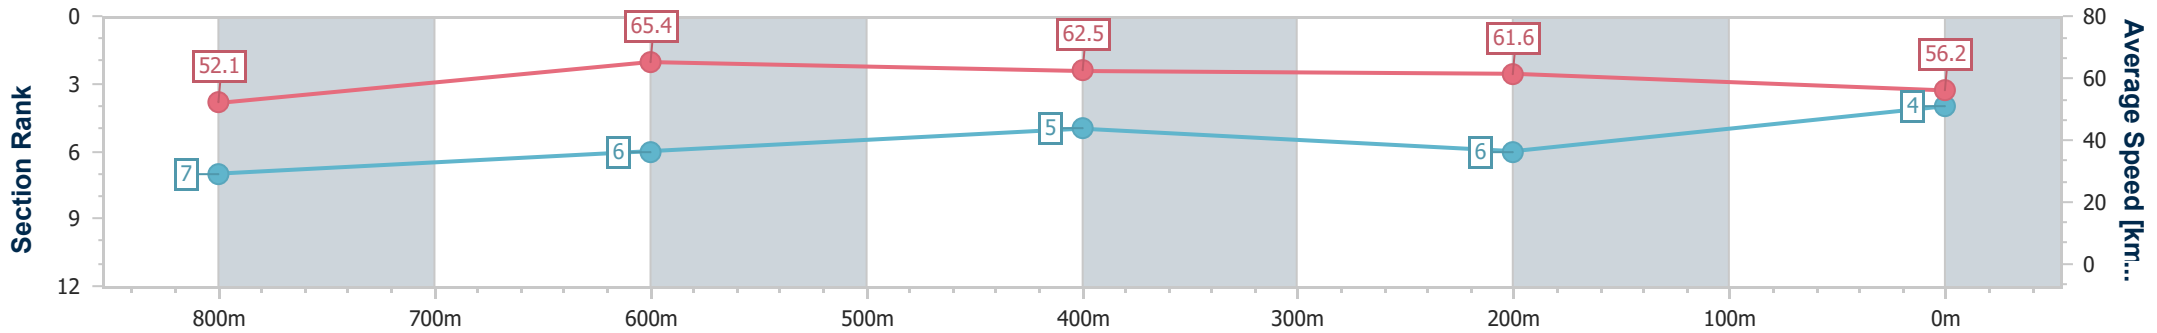

Horse/Jockey Name	In Motion
Final Rank	4
Fastest Section Time (Section)	0:10.96 (800m)
Top Speed [km/h] (Section)	66.2 (Overall)
Race State	Finished

Eagle Farm QLD Professional
Race 1: MEKKAFEST 19 AUGUST QTIS Two-Year-Old Maiden
Plate - 1000m
05 July 2023 - 12:34
Track Rating: Soft 6, Weather: Overcast, Rail Position: +10m Entire
Course

BRISBANE
RACING CLUB

Section	Overall	800m	600m	400m	200m
Section Times	1:00.66 [4] (0:13.83)	0:46.83 [7] (0:10.96)	0:35.87 [6] (0:11.39)	0:24.48 [5] (0:11.68)	0:12.80 [6] (0:12.80)
Average Speed [km/h]	52.1	65.4	62.5	61.6	56.2
Top Speed [km/h]	66.2	66.1	65.2	63.0	59.9
Avg. Dist. to Rail [m]	1.5	1.3	2.3	0.5	1.1
Avg. Stride Freq. [Hz]	2.3	2.5	2.4	2.4	2.4
Avg. Stride Length [m]	6.2	7.2	7.2	7.1	6.6

- [ ] Ranking at each section and finish
- -.-.- No data available at this section
- NA No data available