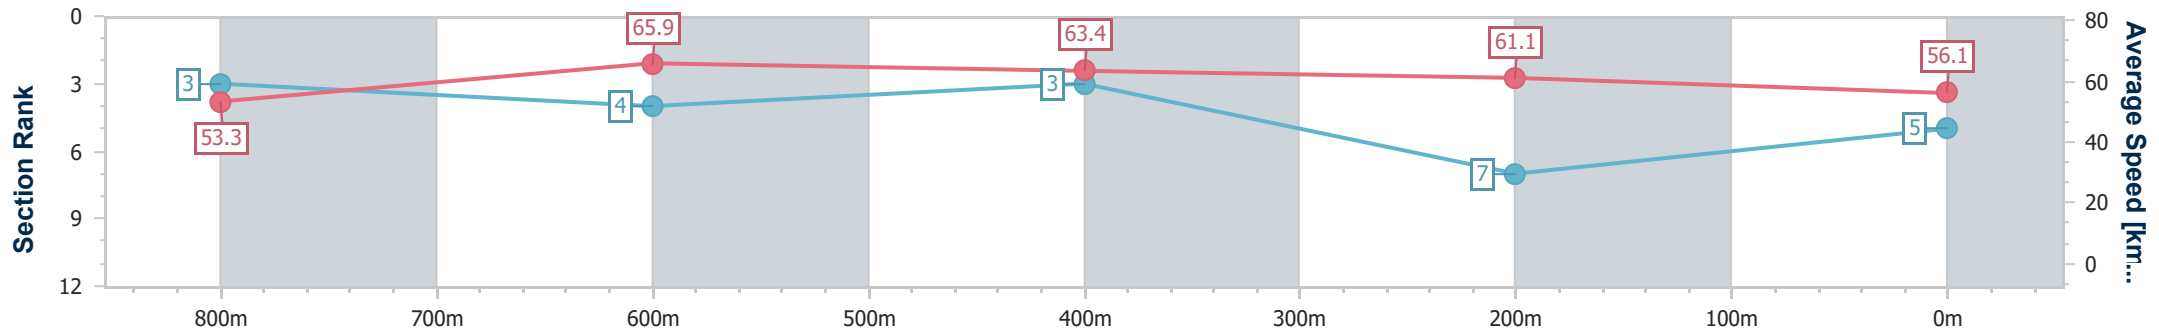

Horse/Jockey Name	Surreal Ascot
Final Rank	5
Fastest Section Time (Section)	0:11.12 (800m)
Top Speed [km/h] (Section)	67.3 (Overall)
Race State	Finished

Eagle Farm QLD Professional
Race 1: MEKKAFEST 19 AUGUST QTIS Two-Year-Old Maiden
Plate - 1000m
05 July 2023 - 12:34
Track Rating: Soft 6, Weather: Overcast, Rail Position: +10m Entire
Course

BRISBANE
RACING CLUB

Section	Overall	800m	600m	400m	200m
Section Times	1:00.69 [5] (0:13.61)	0:47.08 [3] (0:11.12)	0:35.96 [4] (0:11.35)	0:24.61 [3] (0:11.78)	0:12.83 [7] (0:12.83)
Average Speed [km/h]	53.3	65.9	63.4	61.1	56.1
Top Speed [km/h]	67.3	67.1	66.0	62.4	58.6
Avg. Dist. to Rail [m]	2.9	3.7	0.9	0.5	1.9
Avg. Stride Freq. [Hz]	2.1	2.0	1.8	2.4	2.3
Avg. Stride Length [m]	6.9	9.1	9.5	7.1	6.9

- [ ] Ranking at each section and finish
- -.-.- No data available at this section
- NA No data available