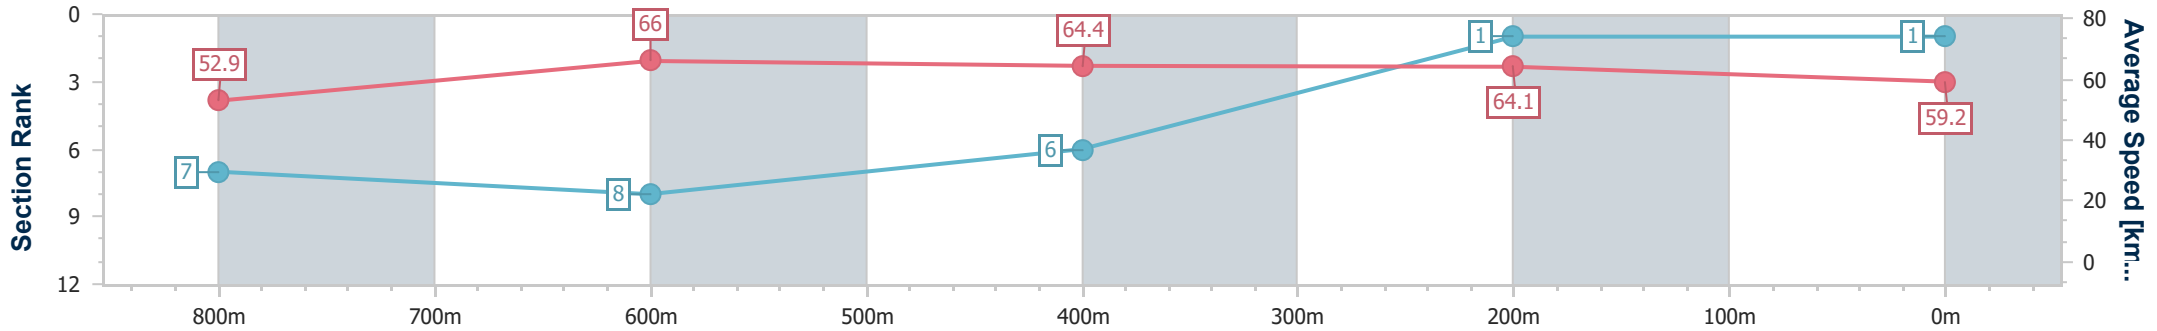

BRISBANE  
 RACING CLUB

Section	Overall	800m	600m	400m	200m
Section Times	0:59.62 [1] (0:13.83)	0:45.79 [7] (0:11.11)	0:34.68 [8] (0:11.28)	0:23.40 [6] (0:11.24)	0:12.16 [1] (0:12.16)
Average Speed [km/h]	52.9	66.0	64.4	64.1	59.2
Top Speed [km/h]	66.6	66.7	65.7	65.7	62.1
Avg. Dist. to Rail [m]	6.9	4.0	2.0	1.8	2.4
Avg. Stride Freq. [Hz]	2.4	2.4	2.4	2.5	2.4
Avg. Stride Length [m]	6.2	7.4	7.4	7.2	6.9