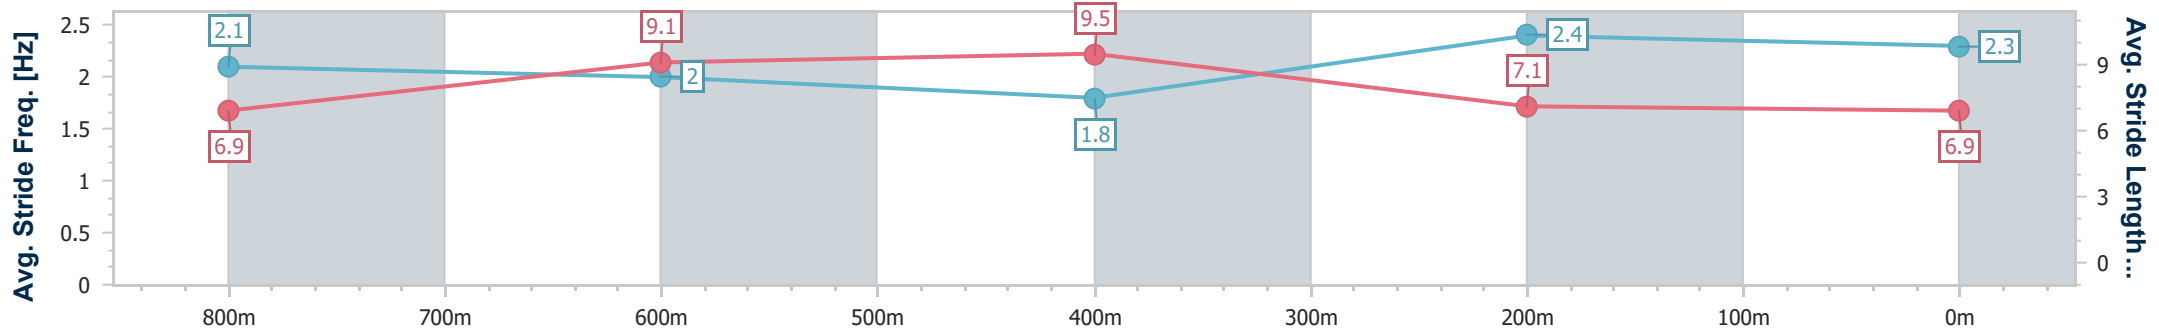

Horse/Jockey Name	Surreal Ascot
Final Rank	5
Fastest Section Time (Section)	0:11.12 (800m)
Top Speed [km/h] (Section)	67.3 (Overall)
Race State	Finished

Eagle Farm QLD Professional
Race 1: MEKKAFEST 19 AUGUST QTIS Two-Year-Old Maiden
Plate - 1000m
05 July 2023 - 12:34
Track Rating: Soft 6, Weather: Overcast, Rail Position: +10m Entire
Course

BRISBANE
RACING CLUB

Section	Overall	800m	600m	400m	200m
Section Times	1:00.69 [5] (0:13.61)	0:47.08 [3] (0:11.12)	0:35.96 [4] (0:11.35)	0:24.61 [3] (0:11.78)	0:12.83 [7] (0:12.83)
Average Speed [km/h]	53.3	65.9	63.4	61.1	56.1
Top Speed [km/h]	67.3	67.1	66.0	62.4	58.6
Avg. Dist. to Rail [m]	2.9	3.7	0.9	0.5	1.9
Avg. Stride Freq. [Hz]	2.1	2.0	1.8	2.4	2.3
Avg. Stride Length [m]	6.9	9.1	9.5	7.1	6.9

- [ ] Ranking at each section and finish
- -.-.- No data available at this section
- NA No data available