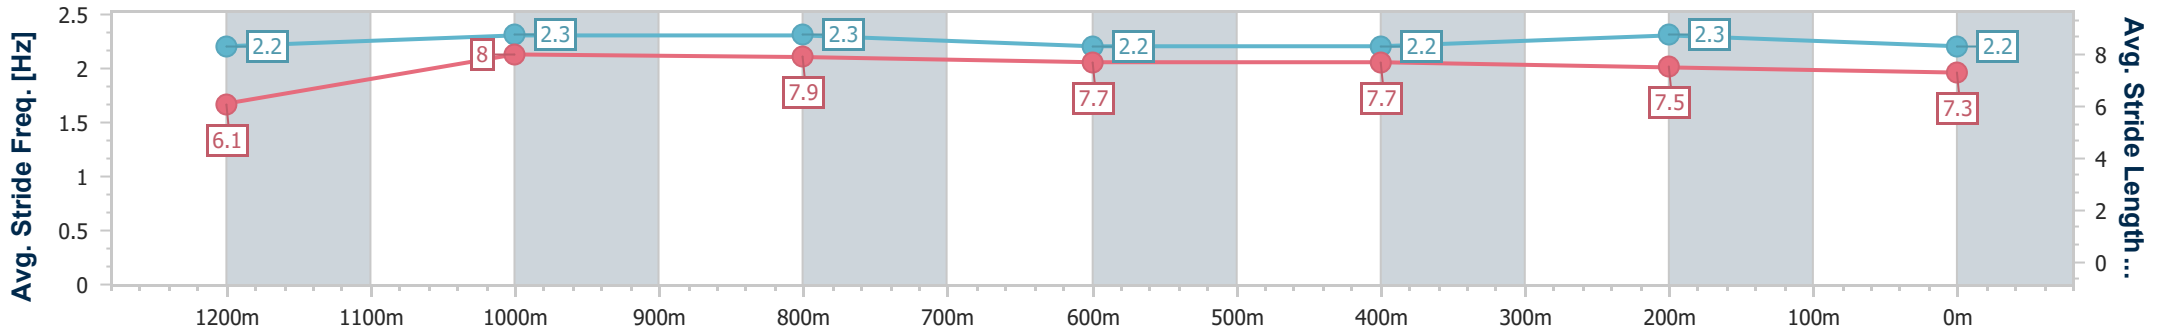

- [] Ranking at each section and finish
- .-.- No data available at this section
- NA No data available

Horse/Jockey Name	Menari Magic
Final Rank	5
Fastest Section Time (Section)	0:10.65 (1200m)
Top Speed [km/h] (Section)	68.3 (1200m)
Race State	Finished

Doomben QLD Professional
Race 5: SKY RACING QTIS Three-Year-Old Handicap - 1350m

08 July 2023 - 14:07
Track Rating: Soft 5, Weather: Fine, Rail Position: +1m Entire Course

BRISBANE RACING CLUB

Section	Overall	1200m	1000m	800m	600m	400m	200m
Section Times	1:19.96 [5] (0:11.02)	1:08.94 [5] (0:10.65)	0:58.29 [4] (0:11.13)	0:47.16 [4] (0:11.63)	0:35.53 [3] (0:11.45)	0:24.08 [3] (0:11.53)	0:12.55 [4] (0:12.55)
Average Speed [km/h]	49.1	67.6	64.6	61.9	62.4	62.4	57.4
Top Speed [km/h]	66.9	68.3	67.1	63.0	63.3	63.6	61.0
Avg. Dist. to Rail [m]	2.1	0.4	0.2	0.6	1.1	0.7	0.4
Avg. Stride Freq. [Hz]	2.2	2.3	2.3	2.2	2.2	2.3	2.2
Avg. Stride Length [m]	6.1	8.0	7.9	7.7	7.7	7.5	7.3