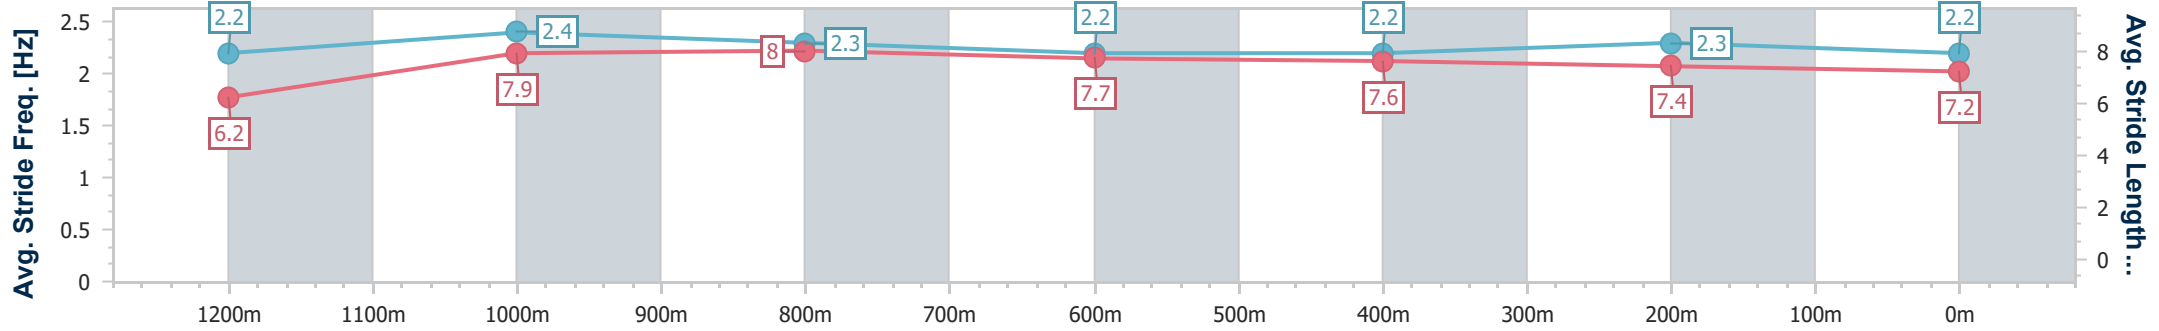

Doomben QLD Professional
Race 5: SKY RACING QTIS Three-Year-Old Handicap - 1350m

08 July 2023 - 14:07
Track Rating: Soft 5, Weather: Fine, Rail Position: +1m Entire Course

BRISBANE RACING CLUB

Section	Overall	1200m	1000m	800m	600m	400m	200m
Section Times	1:20.38 [6] (0:10.92)	1:09.46 [4] (0:10.84)	0:58.62 [5] (0:11.22)	0:47.40 [6] (0:11.71)	0:35.69 [7] (0:11.53)	0:24.16 [6] (0:11.48)	0:12.68 [6] (0:12.68)
Average Speed [km/h]	49.5	66.4	64.5	61.6	62.7	62.8	56.7
Top Speed [km/h]	64.1	67.5	67.2	62.9	64.0	65.1	60.7
Avg. Dist. to Rail [m]	4.7	1.5	1.5	0.7	0.9	1.6	2.7
Avg. Stride Freq. [Hz]	2.3	2.4	2.4	2.3	2.4	2.4	2.2
Avg. Stride Length [m]	5.9	7.6	7.4	7.5	7.4	7.4	7.1

- [] Ranking at each section and finish
- .-.- No data available at this section
- NA No data available

Horse/Jockey Name	Porky
Final Rank	7
Fastest Section Time (Section)	0:10.67 (1200m)
Top Speed [km/h] (Section)	68.7 (1200m)
Race State	Finished

Doomben QLD Professional
Race 5: SKY RACING QTIS Three-Year-Old Handicap - 1350m

08 July 2023 - 14:07
Track Rating: Soft 5, Weather: Fine, Rail Position: +1m Entire Course

BRISBANE RACING CLUB

Section	Overall	1200m	1000m	800m	600m	400m	200m
Section Times	1:20.50 [7] (0:10.87)	1:09.63 [3] (0:10.67)	0:58.96 [3] (0:11.14)	0:47.82 [3] (0:11.83)	0:35.99 [4] (0:11.71)	0:24.28 [7] (0:11.53)	0:12.75 [7] (0:12.75)
Average Speed [km/h]	49.7	67.5	65.0	61.8	61.6	62.4	56.4
Top Speed [km/h]	67.3	68.7	67.0	62.8	63.3	63.2	60.6
Avg. Dist. to Rail [m]	3.7	1.5	2.4	2.5	0.9	0.8	1.0
Avg. Stride Freq. [Hz]	2.2	2.4	2.3	2.2	2.2	2.3	2.2
Avg. Stride Length [m]	6.2	7.9	8.0	7.7	7.6	7.4	7.2

- [] Ranking at each section and finish
- .-.- No data available at this section
- NA No data available