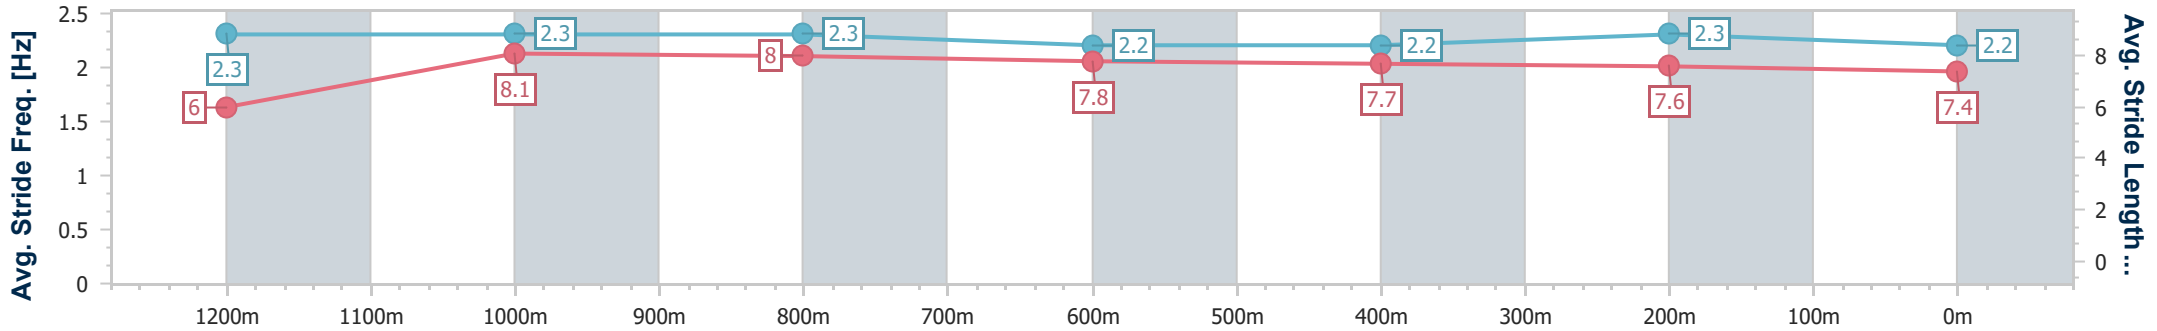

Horse/Jockey Name	Cocobrew Express
Final Rank	3
Fastest Section Time (Section)	0:10.54 (1200m)
Top Speed [km/h] (Section)	69.6 (1200m)
Race State	Finished

Doomben QLD Professional
Race 5: SKY RACING QTIS Three-Year-Old Handicap - 1350m

08 July 2023 - 14:07
Track Rating: Soft 5, Weather: Fine, Rail Position: +1m Entire Course

BRISBANE
RACING CLUB

Section	Overall	1200m	1000m	800m	600m	400m	200m
Section Times	1:19.33 [3] (0:10.85)	1:08.48 [2] (0:10.54)	0:57.94 [2] (0:11.16)	0:46.78 [1] (0:11.53)	0:35.25 [2] (0:11.56)	0:23.69 [1] (0:11.49)	0:12.20 [2] (0:12.20)
Average Speed [km/h]	49.7	68.5	64.3	62.2	61.7	62.5	59.0
Top Speed [km/h]	67.7	69.6	67.0	63.1	62.8	63.3	61.7
Avg. Dist. to Rail [m]	5.5	1.5	0.3	0.8	1.3	1.2	0.7
Avg. Stride Freq. [Hz]	2.3	2.3	2.3	2.2	2.2	2.3	2.2
Avg. Stride Length [m]	6.0	8.1	8.0	7.8	7.7	7.6	7.4

- [ ] Ranking at each section and finish
- -.-.- No data available at this section
- NA No data available