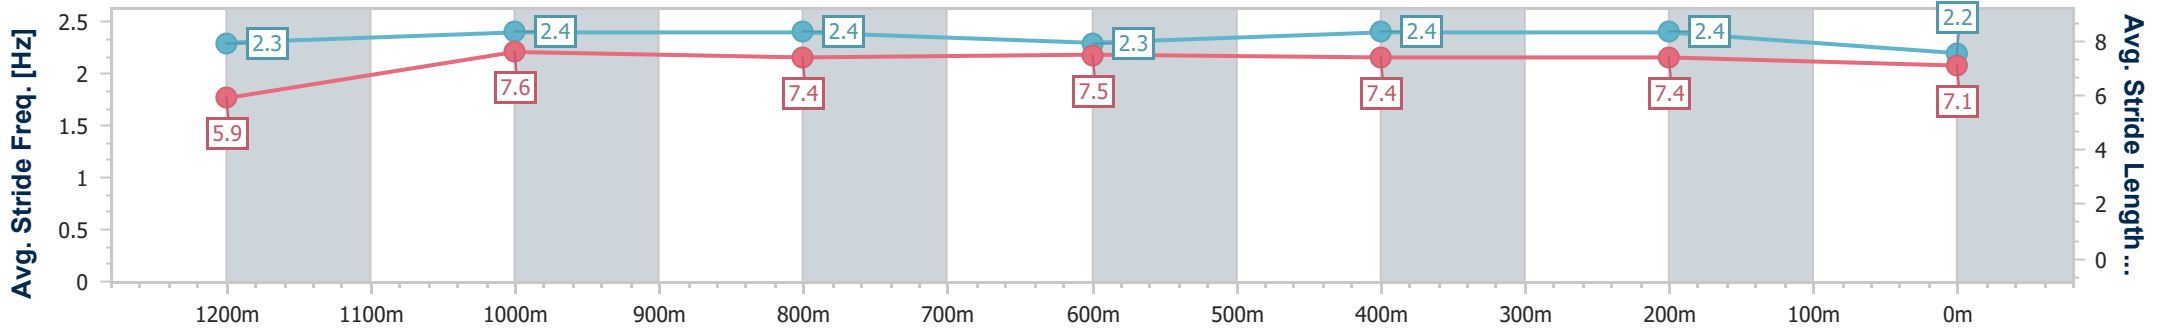

Doomben QLD Professional
Race 5: SKY RACING QTIS Three-Year-Old Handicap - 1350m

08 July 2023 - 14:07
Track Rating: Soft 5, Weather: Fine, Rail Position: +1m Entire Course

BRISBANE RACING CLUB

Section	Overall	1200m	1000m	800m	600m	400m	200m
Section Times	1:19.96 [5] (0:11.02)	1:08.94 [5] (0:10.65)	0:58.29 [4] (0:11.13)	0:47.16 [4] (0:11.63)	0:35.53 [3] (0:11.45)	0:24.08 [3] (0:11.53)	0:12.55 [4] (0:12.55)
Average Speed [km/h]	49.1	67.6	64.6	61.9	62.4	62.4	57.4
Top Speed [km/h]	66.9	68.3	67.1	63.0	63.3	63.6	61.0
Avg. Dist. to Rail [m]	2.1	0.4	0.2	0.6	1.1	0.7	0.4
Avg. Stride Freq. [Hz]	2.2	2.3	2.3	2.2	2.2	2.3	2.2
Avg. Stride Length [m]	6.1	8.0	7.9	7.7	7.7	7.5	7.3

- [] Ranking at each section and finish
- .-.- No data available at this section
- NA No data available

Horse/Jockey Name	Spooky Spirit
Final Rank	6
Fastest Section Time (Section)	0:10.84 (1200m)
Top Speed [km/h] (Section)	67.5 (1200m)
Race State	Finished

Doomben QLD Professional
Race 5: SKY RACING QTIS Three-Year-Old Handicap - 1350m

08 July 2023 - 14:07
Track Rating: Soft 5, Weather: Fine, Rail Position: +1m Entire Course

BRISBANE RACING CLUB

Section	Overall	1200m	1000m	800m	600m	400m	200m
Section Times	1:20.38 [6] (0:10.92)	1:09.46 [4] (0:10.84)	0:58.62 [5] (0:11.22)	0:47.40 [6] (0:11.71)	0:35.69 [7] (0:11.53)	0:24.16 [6] (0:11.48)	0:12.68 [6] (0:12.68)
Average Speed [km/h]	49.5	66.4	64.5	61.6	62.7	62.8	56.7
Top Speed [km/h]	64.1	67.5	67.2	62.9	64.0	65.1	60.7
Avg. Dist. to Rail [m]	4.7	1.5	1.5	0.7	0.9	1.6	2.7
Avg. Stride Freq. [Hz]	2.3	2.4	2.4	2.3	2.4	2.4	2.2
Avg. Stride Length [m]	5.9	7.6	7.4	7.5	7.4	7.4	7.1