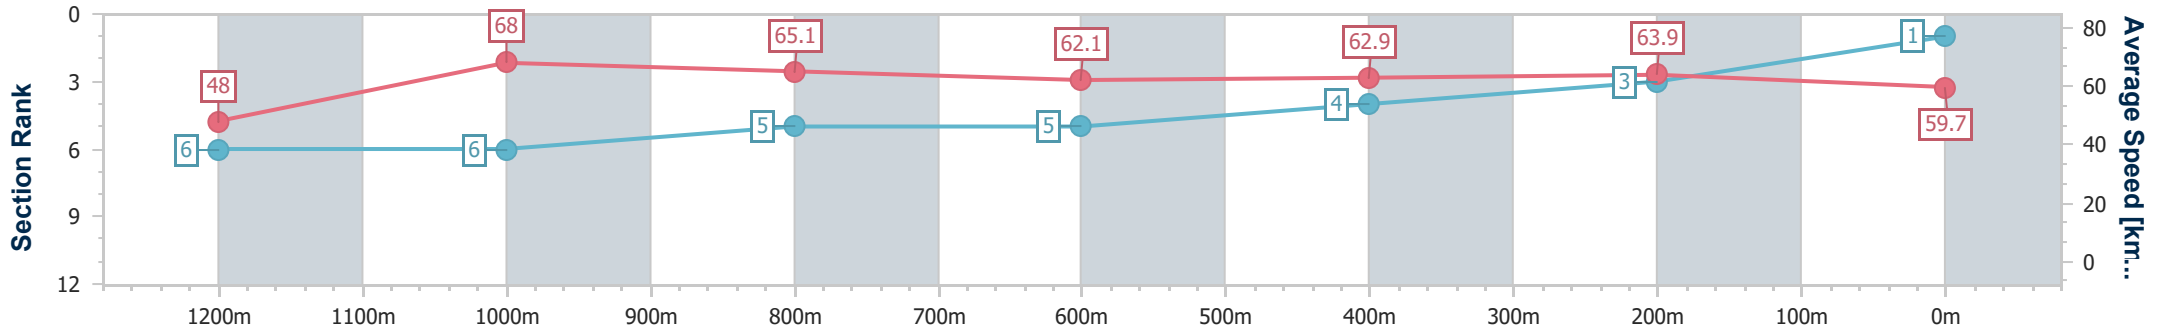

Horse/Jockey Name	Count Da Beans
Final Rank	1
Fastest Section Time (Section)	0:10.61 (1200m)
Top Speed [km/h] (Section)	69.4 (1200m)
Race State	Finished

Doomben QLD Professional
Race 5: SKY RACING QTIS Three-Year-Old Handicap - 1350m

08 July 2023 - 14:07
Track Rating: Soft 5, Weather: Fine, Rail Position: +1m Entire Course

BRISBANE RACING CLUB

Section	Overall	1200m	1000m	800m	600m	400m	200m
Section Times	1:19.29 [1] (0:11.26)	1:08.03 [6] (0:10.61)	0:57.42 [6] (0:11.05)	0:46.37 [5] (0:11.60)	0:34.77 [5] (0:11.45)	0:23.32 [4] (0:11.25)	0:12.07 [3] (0:12.07)
Average Speed [km/h]	48.0	68.0	65.1	62.1	62.9	63.9	59.7
Top Speed [km/h]	67.8	69.4	67.8	63.3	64.5	65.7	63.3
Avg. Dist. to Rail [m]	7.2	1.0	0.4	0.3	0.2	1.2	1.7
Avg. Stride Freq. [Hz]	2.2	2.4	2.4	2.3	2.4	2.4	2.3
Avg. Stride Length [m]	6.0	7.9	7.7	7.4	7.3	7.3	7.2

- [ ] Ranking at each section and finish
- -.-.- No data available at this section
- NA No data available