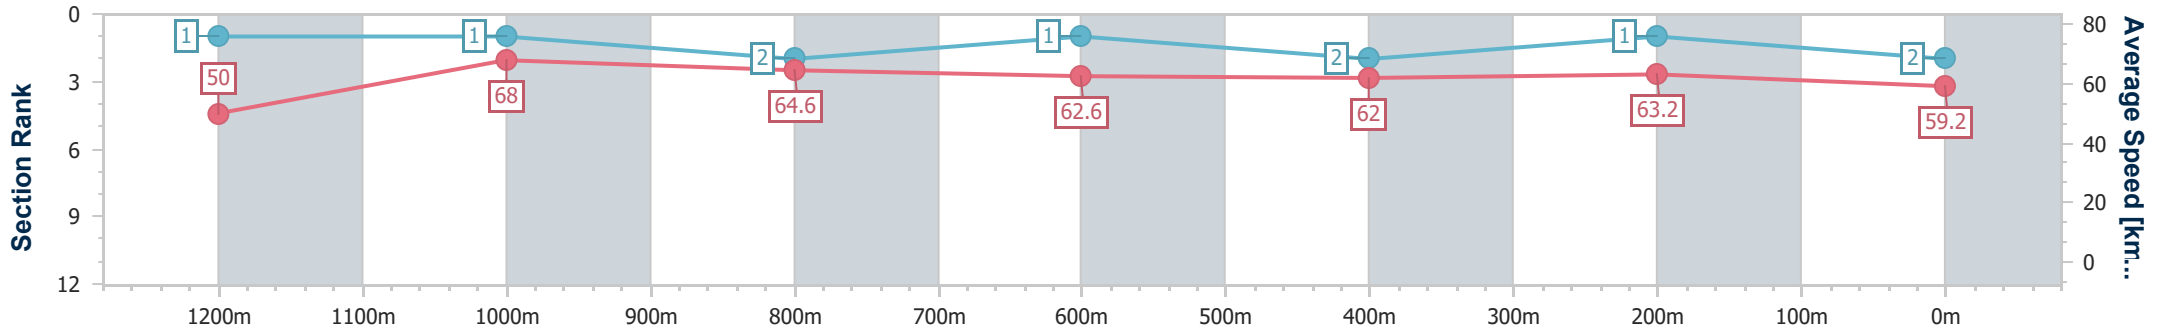

Doomben QLD Professional

Race 5: SKY RACING QTIS Three-Year-Old Handicap - 1350m

08 July 2023 - 14:07

Track Rating: Soft 5, Weather: Fine, Rail Position: +1m Entire Course

BRISBANE RACING CLUB

Section	Overall	1200m	1000m	800m	600m	400m	200m
Section Times	1:19.31 [2] (0:10.79)	1:08.52 [1] (0:10.59)	0:57.93 [1] (0:11.18)	0:46.75 [2] (0:11.52)	0:35.23 [1] (0:11.69)	0:23.54 [2] (0:11.36)	0:12.18 [1] (0:12.18)
Average Speed [km/h]	50.0	68.0	64.6	62.6	62.0	63.2	59.2
Top Speed [km/h]	66.7	69.1	66.3	63.5	63.1	64.7	62.0
Avg. Dist. to Rail [m]	7.1	2.7	0.7	0.6	1.1	0.6	0.7
Avg. Stride Freq. [Hz]	2.2	2.3	2.2	2.2	2.3	2.3	2.3
Avg. Stride Length [m]	6.2	8.0	8.0	7.8	7.5	7.5	7.2