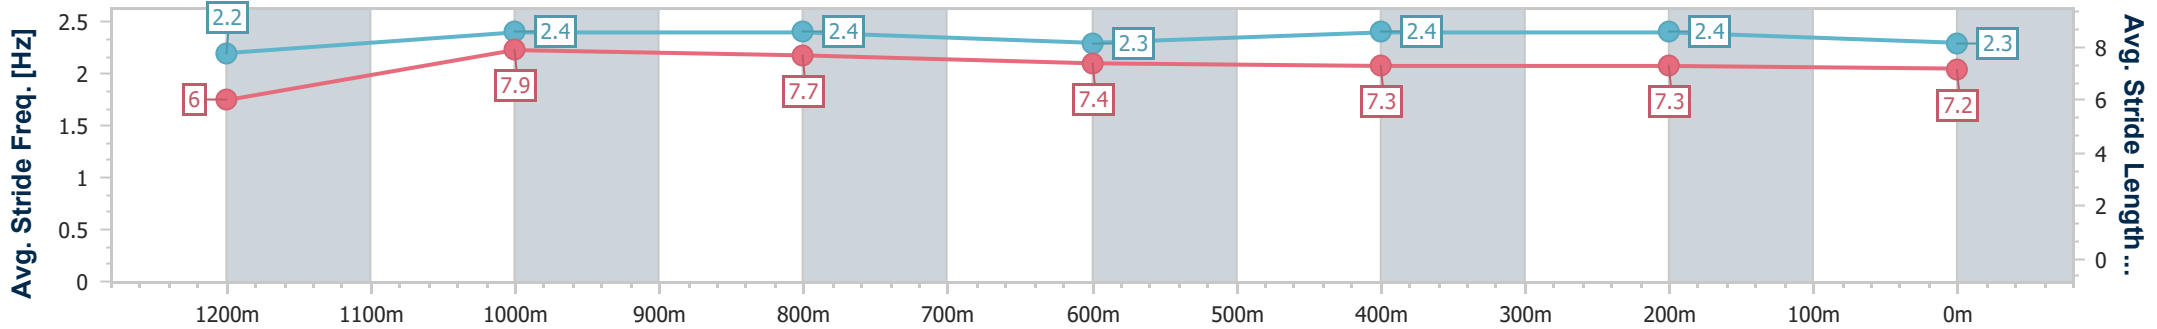

Horse/Jockey Name	Count Da Beans
Final Rank	1
Fastest Section Time (Section)	0:10.61 (1200m)
Top Speed [km/h] (Section)	69.4 (1200m)
Race State	Finished

Doomben QLD Professional
Race 5: SKY RACING QTIS Three-Year-Old Handicap - 1350m

08 July 2023 - 14:07
Track Rating: Soft 5, Weather: Fine, Rail Position: +1m Entire Course

BRISBANE RACING CLUB

Section	Overall	1200m	1000m	800m	600m	400m	200m
Section Times	1:19.29 [1] (0:11.26)	1:08.03 [6] (0:10.61)	0:57.42 [6] (0:11.05)	0:46.37 [5] (0:11.60)	0:34.77 [5] (0:11.45)	0:23.32 [4] (0:11.25)	0:12.07 [3] (0:12.07)
Average Speed [km/h]	48.0	68.0	65.1	62.1	62.9	63.9	59.7
Top Speed [km/h]	67.8	69.4	67.8	63.3	64.5	65.7	63.3
Avg. Dist. to Rail [m]	7.2	1.0	0.4	0.3	0.2	1.2	1.7
Avg. Stride Freq. [Hz]	2.2	2.4	2.4	2.3	2.4	2.4	2.3
Avg. Stride Length [m]	6.0	7.9	7.7	7.4	7.3	7.3	7.2

- [ ] Ranking at each section and finish
- -.-.- No data available at this section
- NA No data available