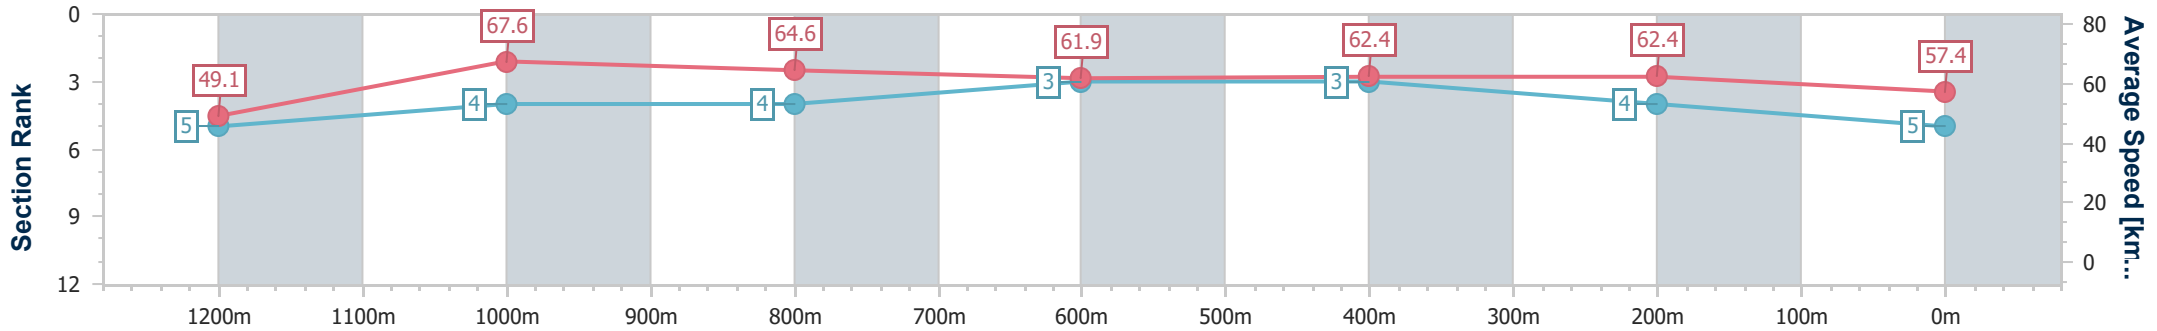

Horse/Jockey Name	Menari Magic
Final Rank	5
Fastest Section Time (Section)	0:10.65 (1200m)
Top Speed [km/h] (Section)	68.3 (1200m)
Race State	Finished

Doomben QLD Professional
Race 5: SKY RACING QTIS Three-Year-Old Handicap - 1350m

08 July 2023 - 14:07
Track Rating: Soft 5, Weather: Fine, Rail Position: +1m Entire Course

BRISBANE RACING CLUB

Section	Overall	1200m	1000m	800m	600m	400m	200m
Section Times	1:19.96 [5] (0:11.02)	1:08.94 [5] (0:10.65)	0:58.29 [4] (0:11.13)	0:47.16 [4] (0:11.63)	0:35.53 [3] (0:11.45)	0:24.08 [3] (0:11.53)	0:12.55 [4] (0:12.55)
Average Speed [km/h]	49.1	67.6	64.6	61.9	62.4	62.4	57.4
Top Speed [km/h]	66.9	68.3	67.1	63.0	63.3	63.6	61.0
Avg. Dist. to Rail [m]	2.1	0.4	0.2	0.6	1.1	0.7	0.4
Avg. Stride Freq. [Hz]	2.2	2.3	2.3	2.2	2.2	2.3	2.2
Avg. Stride Length [m]	6.1	8.0	7.9	7.7	7.7	7.5	7.3

- [ ] Ranking at each section and finish
- -.-.- No data available at this section
- NA No data available