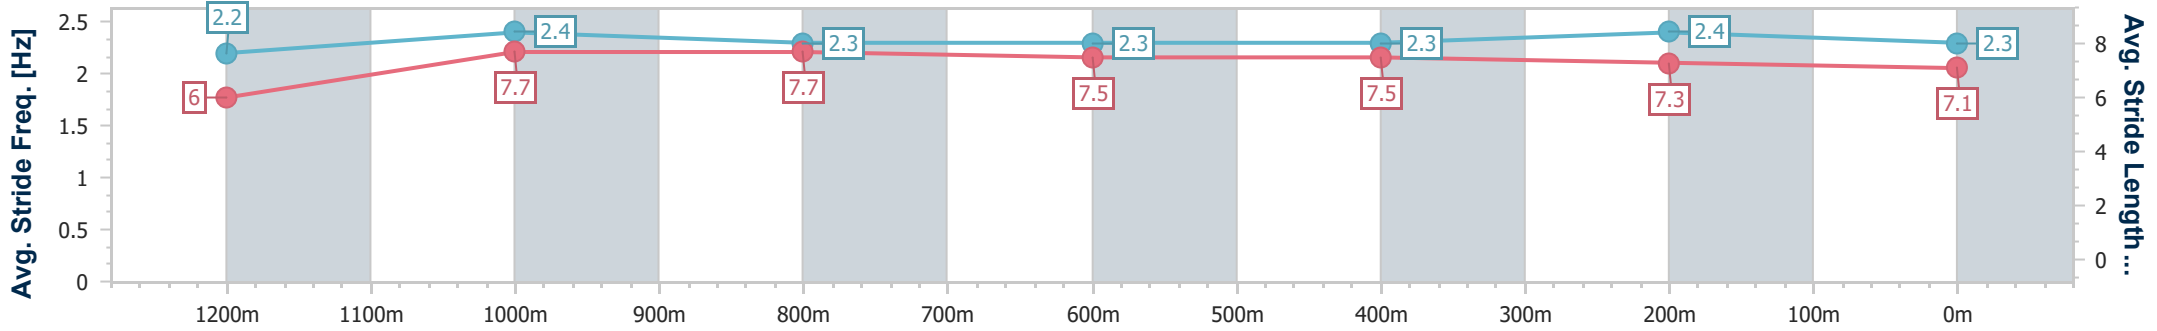

- [] Ranking at each section and finish
- .-.- No data available at this section
- NA No data available

Horse/Jockey Name	Sailor's Secret
Final Rank	4
Fastest Section Time (Section)	0:10.56 (1200m)
Top Speed [km/h] (Section)	70.0 (1200m)
Race State	Finished

Doomben QLD Professional
Race 5: SKY RACING QTIS Three-Year-Old Handicap - 1350m

08 July 2023 - 14:07
Track Rating: Soft 5, Weather: Fine, Rail Position: +1m Entire Course

BRISBANE RACING CLUB

Section	Overall	1200m	1000m	800m	600m	400m	200m
Section Times	1:19.96 [4] (0:11.34)	1:08.62 [7] (0:10.56)	0:58.06 [7] (0:11.17)	0:46.89 [7] (0:11.46)	0:35.43 [6] (0:11.54)	0:23.89 [5] (0:11.52)	0:12.37 [5] (0:12.37)
Average Speed [km/h]	47.7	68.2	64.9	63.3	62.3	62.5	58.2
Top Speed [km/h]	66.0	70.0	68.1	64.3	63.2	63.3	61.2
Avg. Dist. to Rail [m]	8.1	2.8	3.5	1.1	0.4	1.6	2.5
Avg. Stride Freq. [Hz]	2.2	2.4	2.3	2.3	2.3	2.4	2.3
Avg. Stride Length [m]	6.0	7.7	7.7	7.5	7.5	7.3	7.1