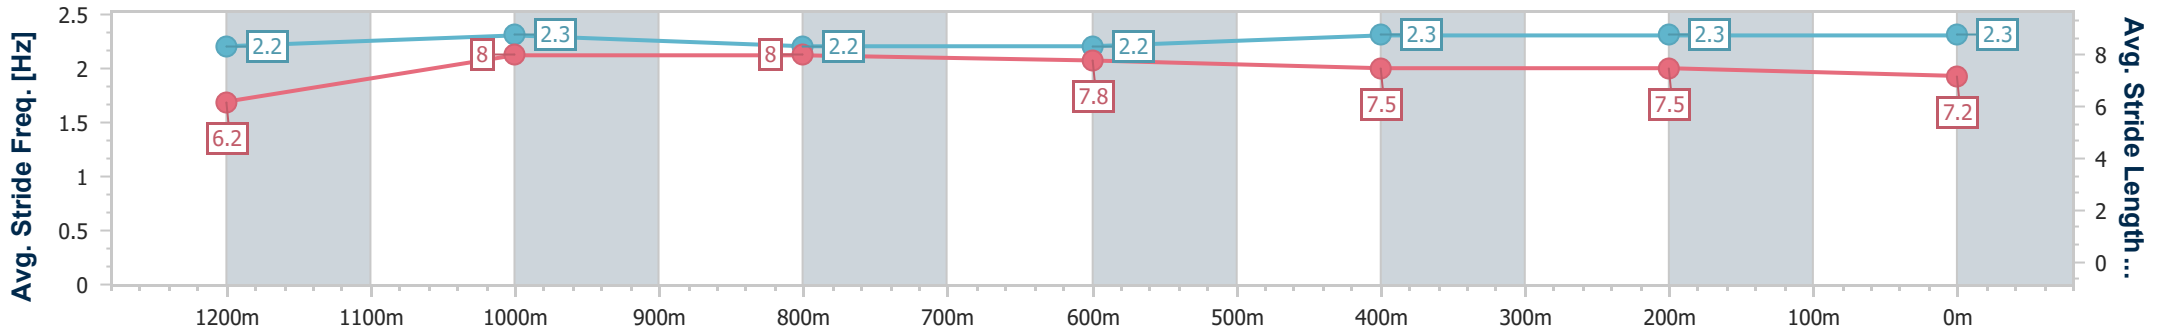

Doomben QLD Professional

Race 5: SKY RACING QTIS Three-Year-Old Handicap - 1350m

08 July 2023 - 14:07

Track Rating: Soft 5, Weather: Fine, Rail Position: +1m Entire Course

BRISBANE RACING CLUB

Section	Overall	1200m	1000m	800m	600m	400m	200m
Section Times	1:19.31 [2] (0:10.79)	1:08.52 [1] (0:10.59)	0:57.93 [1] (0:11.18)	0:46.75 [2] (0:11.52)	0:35.23 [1] (0:11.69)	0:23.54 [2] (0:11.36)	0:12.18 [1] (0:12.18)
Average Speed [km/h]	50.0	68.0	64.6	62.6	62.0	63.2	59.2
Top Speed [km/h]	66.7	69.1	66.3	63.5	63.1	64.7	62.0
Avg. Dist. to Rail [m]	7.1	2.7	0.7	0.6	1.1	0.6	0.7
Avg. Stride Freq. [Hz]	2.2	2.3	2.2	2.2	2.3	2.3	2.3
Avg. Stride Length [m]	6.2	8.0	8.0	7.8	7.5	7.5	7.2