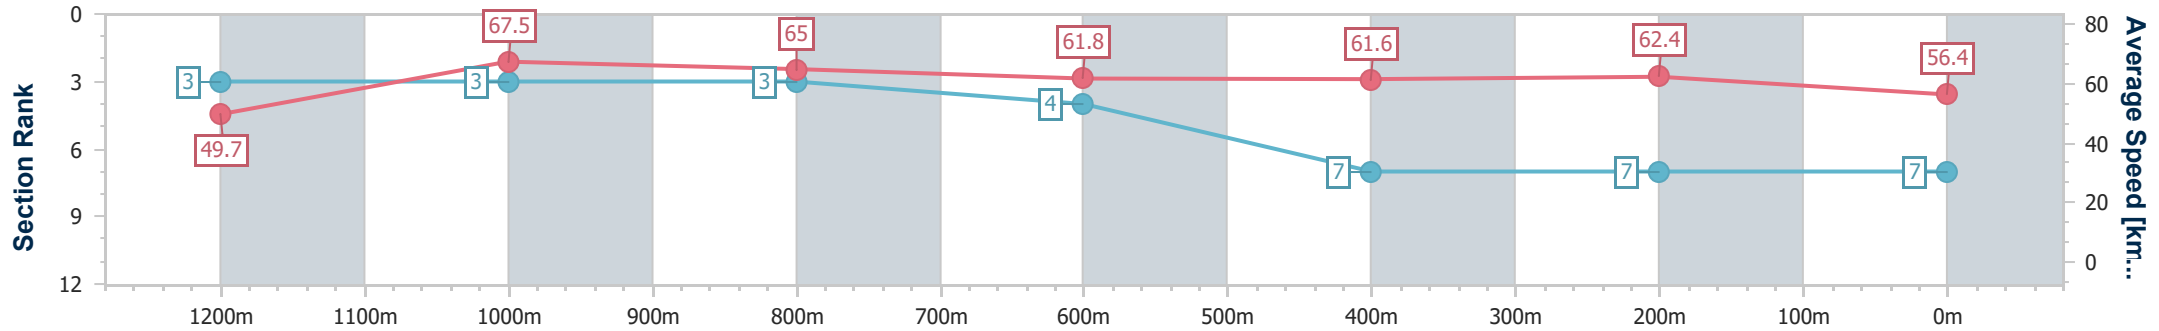

Doomben QLD Professional
Race 5: SKY RACING QTIS Three-Year-Old Handicap - 1350m

08 July 2023 - 14:07
Track Rating: Soft 5, Weather: Fine, Rail Position: +1m Entire Course

BRISBANE RACING CLUB

Section	Overall	1200m	1000m	800m	600m	400m	200m
Section Times	1:20.38 [6] (0:10.92)	1:09.46 [4] (0:10.84)	0:58.62 [5] (0:11.22)	0:47.40 [6] (0:11.71)	0:35.69 [7] (0:11.53)	0:24.16 [6] (0:11.48)	0:12.68 [6] (0:12.68)
Average Speed [km/h]	49.5	66.4	64.5	61.6	62.7	62.8	56.7
Top Speed [km/h]	64.1	67.5	67.2	62.9	64.0	65.1	60.7
Avg. Dist. to Rail [m]	4.7	1.5	1.5	0.7	0.9	1.6	2.7
Avg. Stride Freq. [Hz]	2.3	2.4	2.4	2.3	2.4	2.4	2.2
Avg. Stride Length [m]	5.9	7.6	7.4	7.5	7.4	7.4	7.1

- [] Ranking at each section and finish
- .-.- No data available at this section
- NA No data available

Horse/Jockey Name	Porky
Final Rank	7
Fastest Section Time (Section)	0:10.67 (1200m)
Top Speed [km/h] (Section)	68.7 (1200m)
Race State	Finished

Doomben QLD Professional
Race 5: SKY RACING QTIS Three-Year-Old Handicap - 1350m

08 July 2023 - 14:07
Track Rating: Soft 5, Weather: Fine, Rail Position: +1m Entire Course

BRISBANE RACING CLUB

Section	Overall	1200m	1000m	800m	600m	400m	200m
Section Times	1:20.50 [7] (0:10.87)	1:09.63 [3] (0:10.67)	0:58.96 [3] (0:11.14)	0:47.82 [3] (0:11.83)	0:35.99 [4] (0:11.71)	0:24.28 [7] (0:11.53)	0:12.75 [7] (0:12.75)
Average Speed [km/h]	49.7	67.5	65.0	61.8	61.6	62.4	56.4
Top Speed [km/h]	67.3	68.7	67.0	62.8	63.3	63.2	60.6
Avg. Dist. to Rail [m]	3.7	1.5	2.4	2.5	0.9	0.8	1.0
Avg. Stride Freq. [Hz]	2.2	2.4	2.3	2.2	2.2	2.3	2.2
Avg. Stride Length [m]	6.2	7.9	8.0	7.7	7.6	7.4	7.2

- [] Ranking at each section and finish
- .-.- No data available at this section
- NA No data available