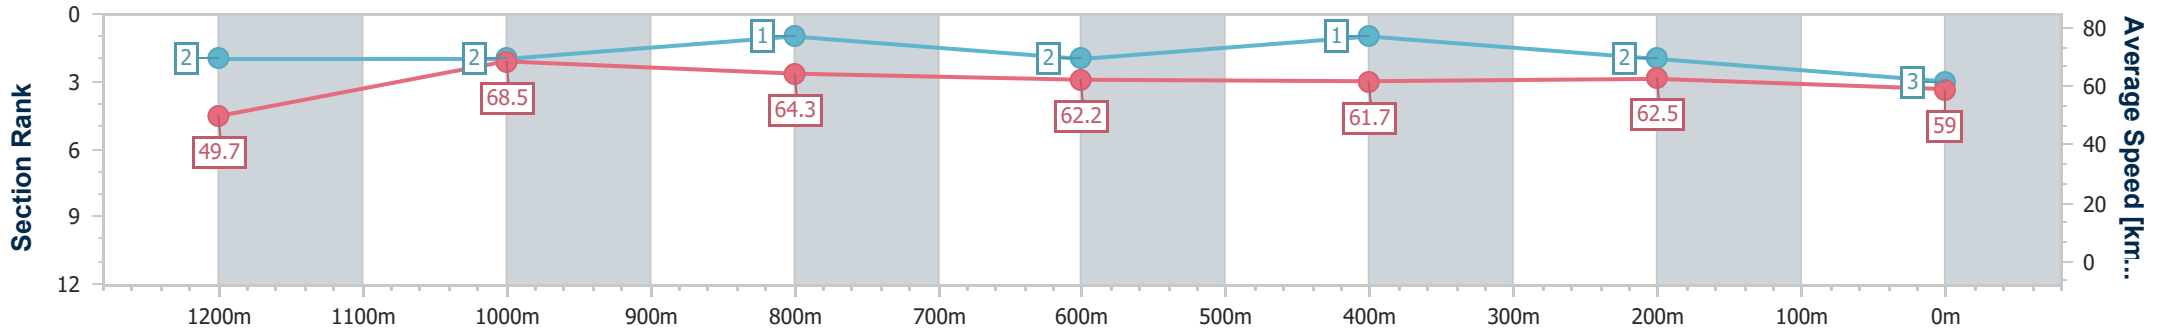

Horse/Jockey Name	Cocobrew Express
Final Rank	3
Fastest Section Time (Section)	0:10.54 (1200m)
Top Speed [km/h] (Section)	69.6 (1200m)
Race State	Finished

Doomben QLD Professional
Race 5: SKY RACING QTIS Three-Year-Old Handicap - 1350m

08 July 2023 - 14:07
Track Rating: Soft 5, Weather: Fine, Rail Position: +1m Entire Course

BRISBANE
RACING CLUB

Section	Overall	1200m	1000m	800m	600m	400m	200m
Section Times	1:19.33 [3] (0:10.85)	1:08.48 [2] (0:10.54)	0:57.94 [2] (0:11.16)	0:46.78 [1] (0:11.53)	0:35.25 [2] (0:11.56)	0:23.69 [1] (0:11.49)	0:12.20 [2] (0:12.20)
Average Speed [km/h]	49.7	68.5	64.3	62.2	61.7	62.5	59.0
Top Speed [km/h]	67.7	69.6	67.0	63.1	62.8	63.3	61.7
Avg. Dist. to Rail [m]	5.5	1.5	0.3	0.8	1.3	1.2	0.7
Avg. Stride Freq. [Hz]	2.3	2.3	2.3	2.2	2.2	2.3	2.2
Avg. Stride Length [m]	6.0	8.1	8.0	7.8	7.7	7.6	7.4

- [ ] Ranking at each section and finish
- -.-.- No data available at this section
- NA No data available