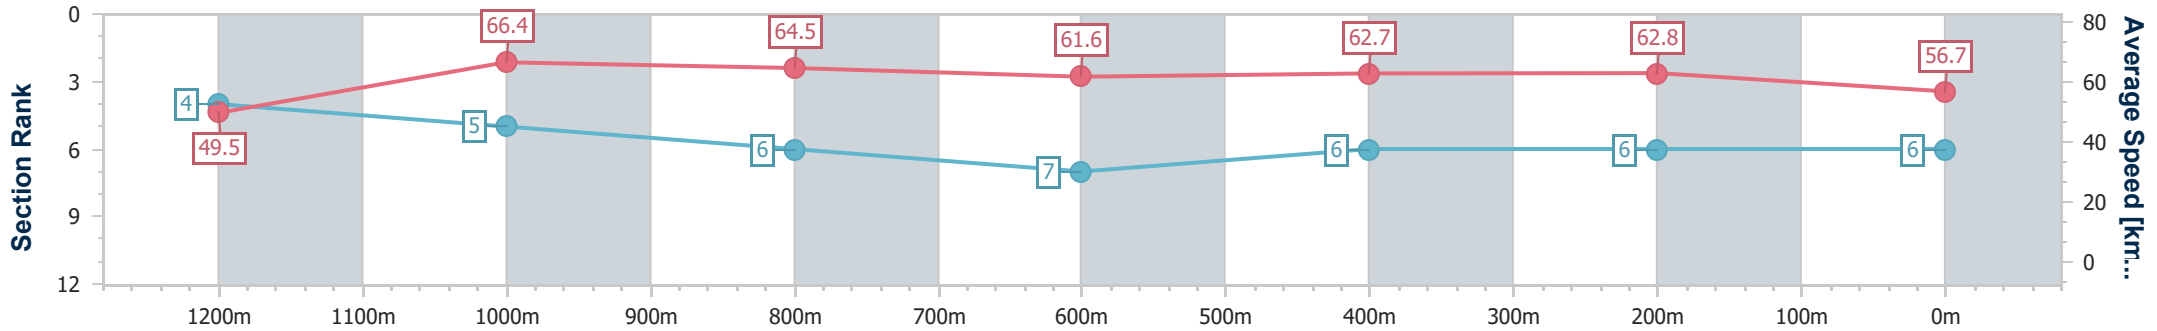

- [] Ranking at each section and finish
- .-.- No data available at this section
- NA No data available

Horse/Jockey Name	Spooky Spirit
Final Rank	6
Fastest Section Time (Section)	0:10.84 (1200m)
Top Speed [km/h] (Section)	67.5 (1200m)
Race State	Finished

Doomben QLD Professional
Race 5: SKY RACING QTIS Three-Year-Old Handicap - 1350m

08 July 2023 - 14:07
Track Rating: Soft 5, Weather: Fine, Rail Position: +1m Entire Course

BRISBANE RACING CLUB

Section	Overall	1200m	1000m	800m	600m	400m	200m
Section Times	1:20.38 [6] (0:10.92)	1:09.46 [4] (0:10.84)	0:58.62 [5] (0:11.22)	0:47.40 [6] (0:11.71)	0:35.69 [7] (0:11.53)	0:24.16 [6] (0:11.48)	0:12.68 [6] (0:12.68)
Average Speed [km/h]	49.5	66.4	64.5	61.6	62.7	62.8	56.7
Top Speed [km/h]	64.1	67.5	67.2	62.9	64.0	65.1	60.7
Avg. Dist. to Rail [m]	4.7	1.5	1.5	0.7	0.9	1.6	2.7
Avg. Stride Freq. [Hz]	2.3	2.4	2.4	2.3	2.4	2.4	2.2
Avg. Stride Length [m]	5.9	7.6	7.4	7.5	7.4	7.4	7.1