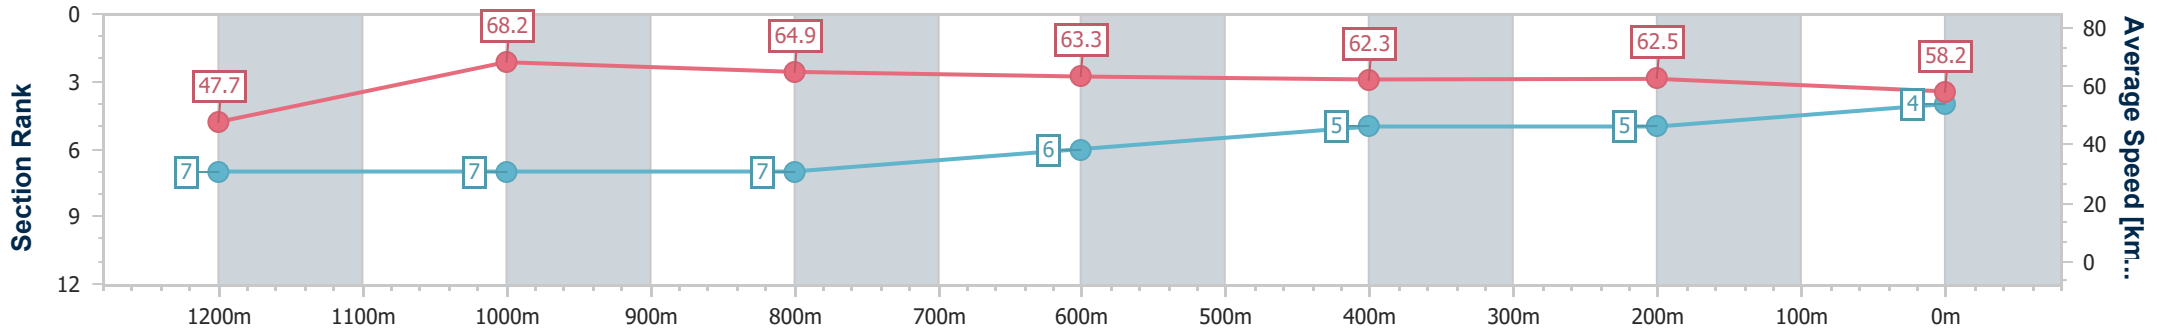

Horse/Jockey Name	Sailor's Secret
Final Rank	4
Fastest Section Time (Section)	0:10.56 (1200m)
Top Speed [km/h] (Section)	70.0 (1200m)
Race State	Finished

Doomben QLD Professional
Race 5: SKY RACING QTIS Three-Year-Old Handicap - 1350m

08 July 2023 - 14:07
Track Rating: Soft 5, Weather: Fine, Rail Position: +1m Entire Course

BRISBANE RACING CLUB

Section	Overall	1200m	1000m	800m	600m	400m	200m
Section Times	1:19.96 [4] (0:11.34)	1:08.62 [7] (0:10.56)	0:58.06 [7] (0:11.17)	0:46.89 [7] (0:11.46)	0:35.43 [6] (0:11.54)	0:23.89 [5] (0:11.52)	0:12.37 [5] (0:12.37)
Average Speed [km/h]	47.7	68.2	64.9	63.3	62.3	62.5	58.2
Top Speed [km/h]	66.0	70.0	68.1	64.3	63.2	63.3	61.2
Avg. Dist. to Rail [m]	8.1	2.8	3.5	1.1	0.4	1.6	2.5
Avg. Stride Freq. [Hz]	2.2	2.4	2.3	2.3	2.3	2.4	2.3
Avg. Stride Length [m]	6.0	7.7	7.7	7.5	7.5	7.3	7.1

- [ ] Ranking at each section and finish
- -.-.- No data available at this section
- NA No data available