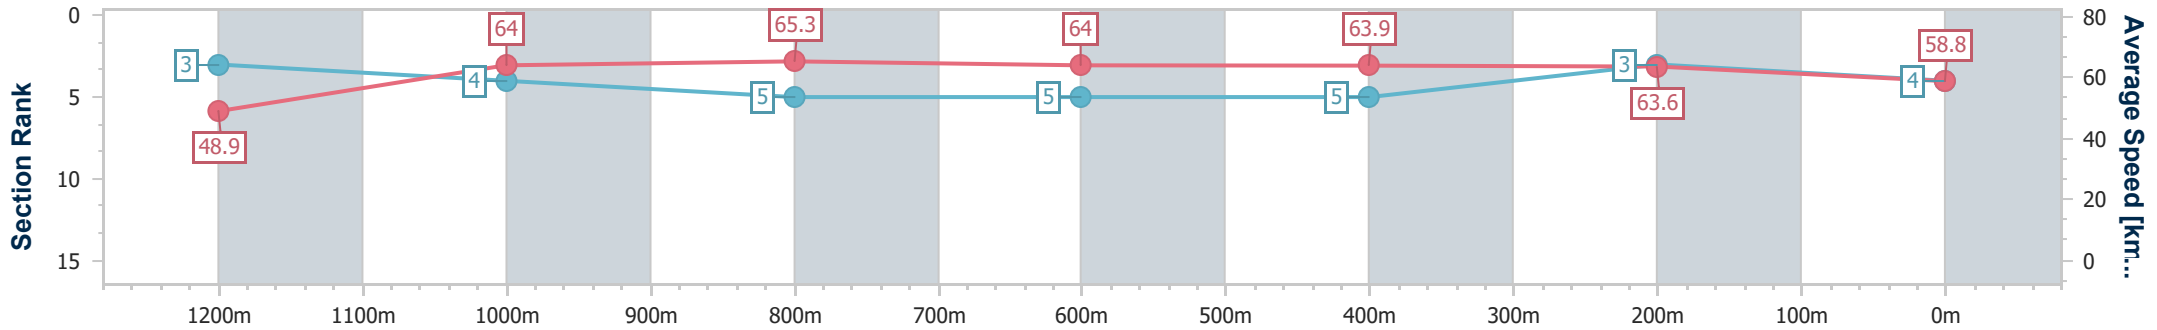

Doomben QLD Professional

Race 6: LADBROKE IT! Class 6 Plate - 1350m

08 July 2023 - 14:48

Track Rating: Soft 5, Weather: Fine, Rail Position: +1m Entire Course

BRISBANE RACING CLUB

Section	Overall	1200m	1000m	800m	600m	400m	200m
Section Times	1:19.40 [4] (0:11.06)	1:08.34 [3] (0:11.25)	0:57.09 [4] (0:11.03)	0:46.06 [5] (0:11.24)	0:34.82 [5] (0:11.26)	0:23.56 [5] (0:11.31)	0:12.25 [3] (0:12.25)
Average Speed [km/h]	48.9	64.0	65.3	64.0	63.9	63.6	58.8
Top Speed [km/h]	62.8	66.2	67.6	66.0	65.4	65.0	62.2
Avg. Dist. to Rail [m]	5.4	1.4	0.9	0.3	0.2	0.3	2.6
Avg. Stride Freq. [Hz]	2.2	2.3	2.4	2.4	2.4	2.4	2.3
Avg. Stride Length [m]	6.1	7.6	7.7	7.6	7.5	7.5	7.1