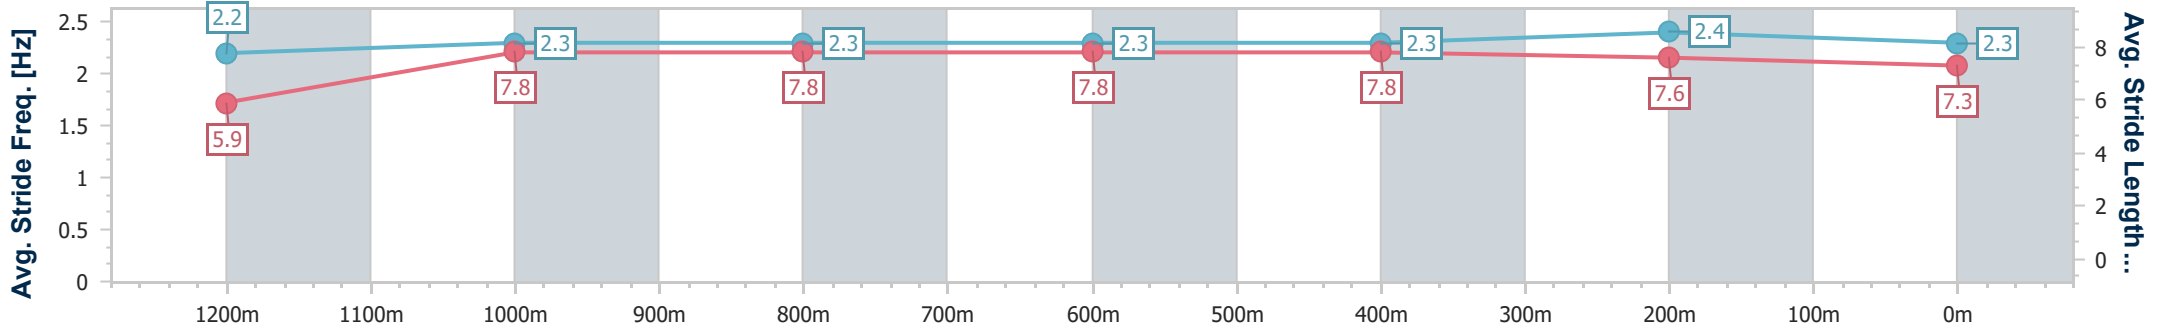

Doomben QLD Professional

Race 6: LADBROKE IT! Class 6 Plate - 1350m

08 July 2023 - 14:48

Track Rating: Soft 5, Weather: Fine, Rail Position: +1m Entire Course

BRISBANE RACING CLUB

Section	Overall	1200m	1000m	800m	600m	400m	200m
Section Times	1:19.18 [1] (0:11.53)	1:07.65 [8] (0:11.00)	0:56.65 [7] (0:10.91)	0:45.74 [6] (0:11.25)	0:34.49 [6] (0:11.30)	0:23.19 [6] (0:11.20)	0:11.99 [4] (0:11.99)
Average Speed [km/h]	46.9	65.6	66.1	64.8	64.6	64.7	60.1
Top Speed [km/h]	61.2	66.6	67.1	65.2	64.8	65.9	63.8
Avg. Dist. to Rail [m]	9.9	3.0	1.4	2.0	2.6	4.3	3.5
Avg. Stride Freq. [Hz]	2.2	2.3	2.3	2.3	2.3	2.4	2.3
Avg. Stride Length [m]	5.9	7.8	7.8	7.8	7.8	7.6	7.3