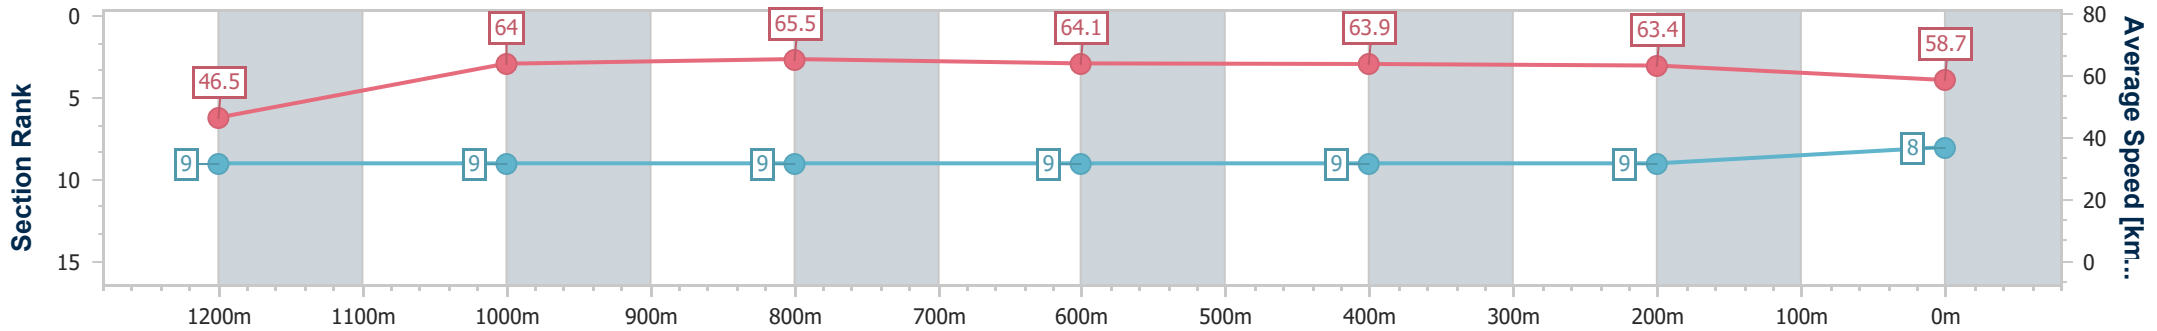

Doomben QLD Professional

Race 6: LADBROKE IT! Class 6 Plate - 1350m

08 July 2023 - 14:48

Track Rating: Soft 5, Weather: Fine, Rail Position: +1m Entire Course

BRISBANE RACING CLUB

Section	Overall	1200m	1000m	800m	600m	400m	200m
Section Times	1:19.97 [8] (0:11.65)	1:08.32 [9] (0:11.24)	0:57.08 [9] (0:10.99)	0:46.09 [9] (0:11.18)	0:34.91 [9] (0:11.26)	0:23.65 [9] (0:11.38)	0:12.27 [9] (0:12.27)
Average Speed [km/h]	46.5	64.0	65.5	64.1	63.9	63.4	58.7
Top Speed [km/h]	63.4	65.6	67.2	65.3	64.8	64.6	62.4
Avg. Dist. to Rail [m]	5.7	0.9	0.2	0.8	0.3	2.2	5.7
Avg. Stride Freq. [Hz]	2.2	2.4	2.4	2.4	2.4	2.5	2.4
Avg. Stride Length [m]	5.8	7.4	7.6	7.4	7.3	7.2	6.9

- [] Ranking at each section and finish
- .-.- No data available at this section
- NA No data available

Horse/Jockey Name	Scottish Prince
Final Rank	9
Fastest Section Time (Section)	0:10.81 (1200m)
Top Speed [km/h] (Section)	68.0 (1000m)
Race State	Finished