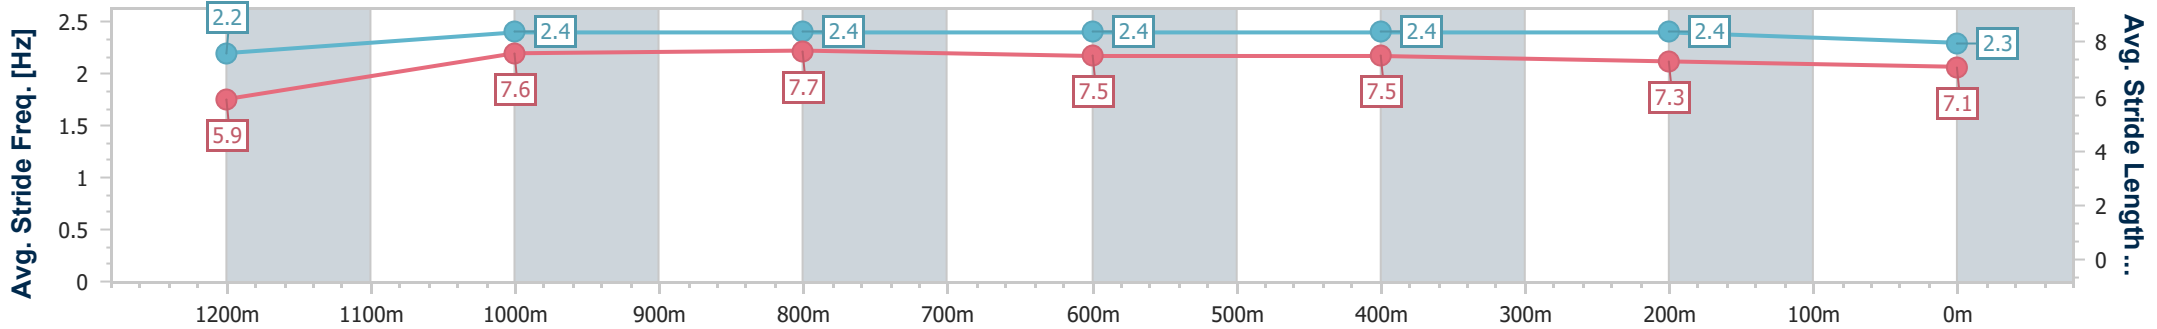

- [] Ranking at each section and finish
- .-.- No data available at this section
- NA No data available

Horse/Jockey Name	Ashgrove
Final Rank	6
Fastest Section Time (Section)	0:10.93 (1000m)
Top Speed [km/h] (Section)	67.3 (1000m)
Race State	Finished

Doomben QLD Professional

Race 6: LADBROKE IT! Class 6 Plate - 1350m

08 July 2023 - 14:48

Track Rating: Soft 5, Weather: Fine, Rail Position: +1m Entire Course

BRISBANE RACING CLUB

Section	Overall	1200m	1000m	800m	600m	400m	200m
Section Times	1:19.47 [6] (0:11.29)	1:08.18 [5] (0:11.10)	0:57.08 [5] (0:10.93)	0:46.15 [4] (0:11.25)	0:34.90 [4] (0:11.26)	0:23.64 [3] (0:11.37)	0:12.27 [5] (0:12.27)
Average Speed [km/h]	47.8	64.9	65.8	63.6	63.5	63.2	58.7
Top Speed [km/h]	63.5	66.6	67.3	64.4	64.4	64.1	61.7
Avg. Dist. to Rail [m]	4.2	0.2	0.4	1.1	0.9	1.2	1.2
Avg. Stride Freq. [Hz]	2.2	2.4	2.4	2.4	2.4	2.4	2.3
Avg. Stride Length [m]	5.9	7.6	7.7	7.5	7.5	7.3	7.1