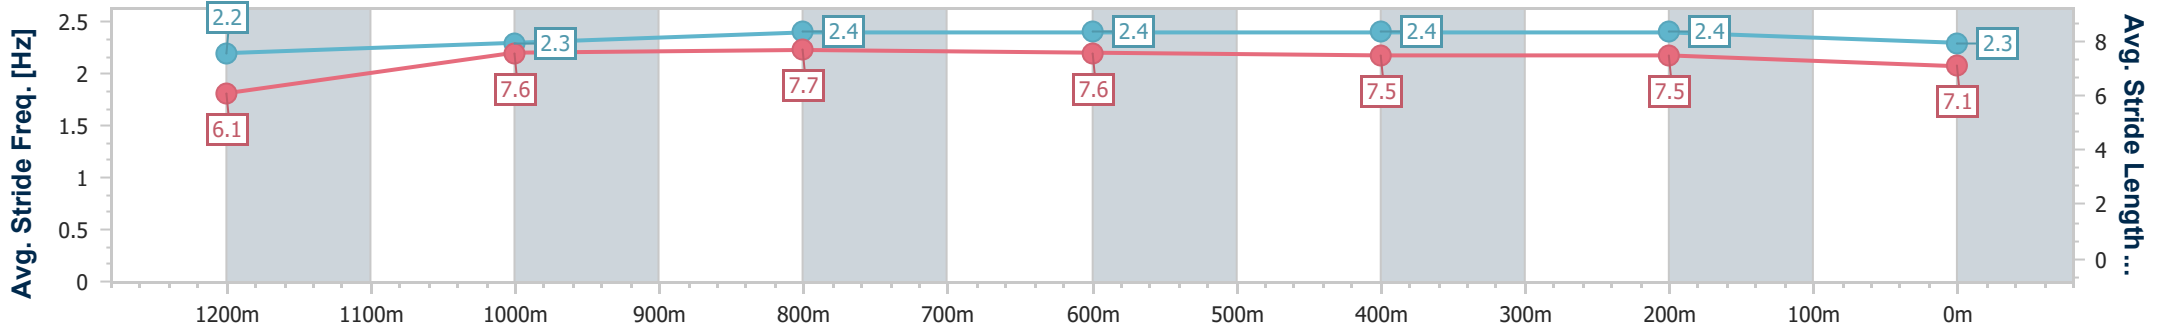

Doomben QLD Professional

Race 6: LADBROKE IT! Class 6 Plate - 1350m

08 July 2023 - 14:48

Track Rating: Soft 5, Weather: Fine, Rail Position: +1m Entire Course

BRISBANE RACING CLUB

Section	Overall	1200m	1000m	800m	600m	400m	200m
Section Times	1:19.40 [4] (0:11.06)	1:08.34 [3] (0:11.25)	0:57.09 [4] (0:11.03)	0:46.06 [5] (0:11.24)	0:34.82 [5] (0:11.26)	0:23.56 [5] (0:11.31)	0:12.25 [3] (0:12.25)
Average Speed [km/h]	48.9	64.0	65.3	64.0	63.9	63.6	58.8
Top Speed [km/h]	62.8	66.2	67.6	66.0	65.4	65.0	62.2
Avg. Dist. to Rail [m]	5.4	1.4	0.9	0.3	0.2	0.3	2.6
Avg. Stride Freq. [Hz]	2.2	2.3	2.4	2.4	2.4	2.4	2.3
Avg. Stride Length [m]	6.1	7.6	7.7	7.6	7.5	7.5	7.1