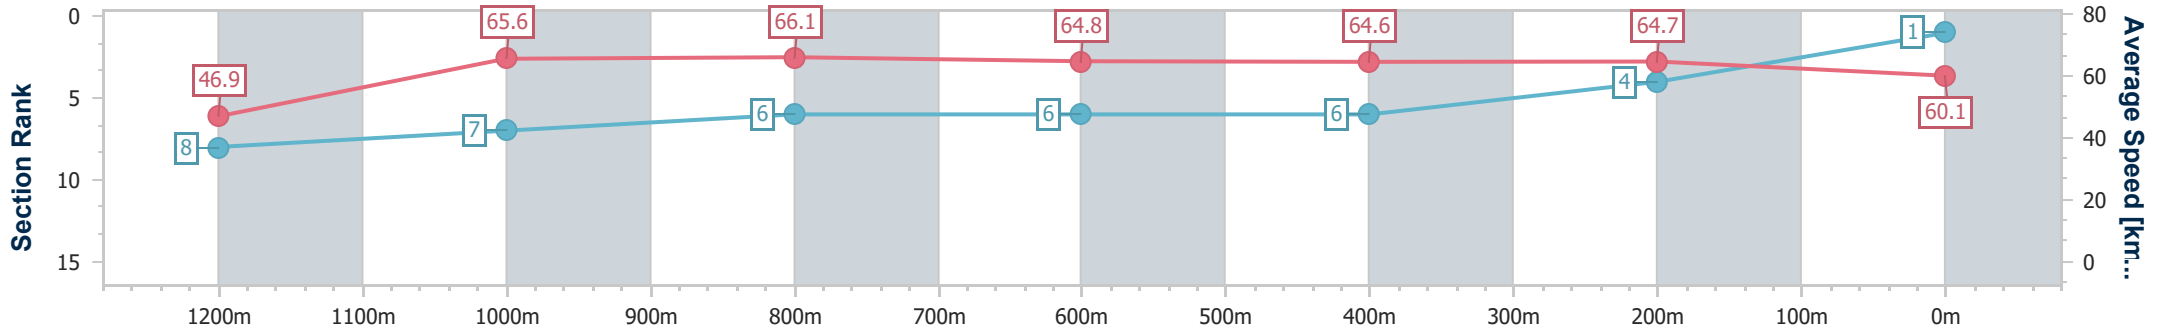

Doomben QLD Professional

Race 6: LADBROKE IT! Class 6 Plate - 1350m

08 July 2023 - 14:48

Track Rating: Soft 5, Weather: Fine, Rail Position: +1m Entire Course

BRISBANE RACING CLUB

Section	Overall	1200m	1000m	800m	600m	400m	200m
Section Times	1:19.18 [1] (0:11.53)	1:07.65 [8] (0:11.00)	0:56.65 [7] (0:10.91)	0:45.74 [6] (0:11.25)	0:34.49 [6] (0:11.30)	0:23.19 [6] (0:11.20)	0:11.99 [4] (0:11.99)
Average Speed [km/h]	46.9	65.6	66.1	64.8	64.6	64.7	60.1
Top Speed [km/h]	61.2	66.6	67.1	65.2	64.8	65.9	63.8
Avg. Dist. to Rail [m]	9.9	3.0	1.4	2.0	2.6	4.3	3.5
Avg. Stride Freq. [Hz]	2.2	2.3	2.3	2.3	2.3	2.4	2.3
Avg. Stride Length [m]	5.9	7.8	7.8	7.8	7.8	7.6	7.3