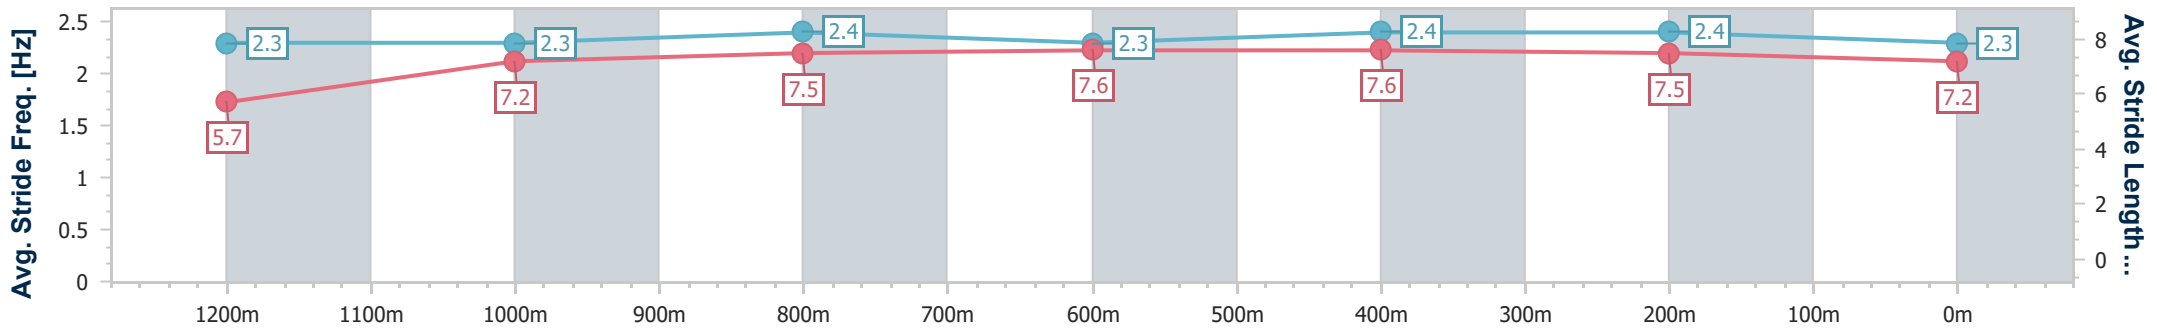

Doomben QLD Professional

Race 6: LADBROKE IT! Class 6 Plate - 1350m

08 July 2023 - 14:48

Track Rating: Soft 5, Weather: Fine, Rail Position: +1m Entire Course

BRISBANE RACING CLUB

Section	Overall	1200m	1000m	800m	600m	400m	200m
Section Times	1:19.39 [3] (0:11.25)	1:08.14 [4] (0:11.25)	0:56.89 [6] (0:11.00)	0:45.89 [7] (0:11.34)	0:34.55 [8] (0:11.24)	0:23.31 [7] (0:11.31)	0:12.00 [6] (0:12.00)
Average Speed [km/h]	48.0	64.0	65.6	63.7	63.9	63.5	60.0
Top Speed [km/h]	65.0	65.8	66.8	64.8	65.4	64.8	62.4
Avg. Dist. to Rail [m]	6.5	1.8	1.3	0.6	0.6	0.6	3.5
Avg. Stride Freq. [Hz]	2.3	2.3	2.4	2.3	2.4	2.4	2.3
Avg. Stride Length [m]	5.7	7.2	7.5	7.6	7.6	7.5	7.2