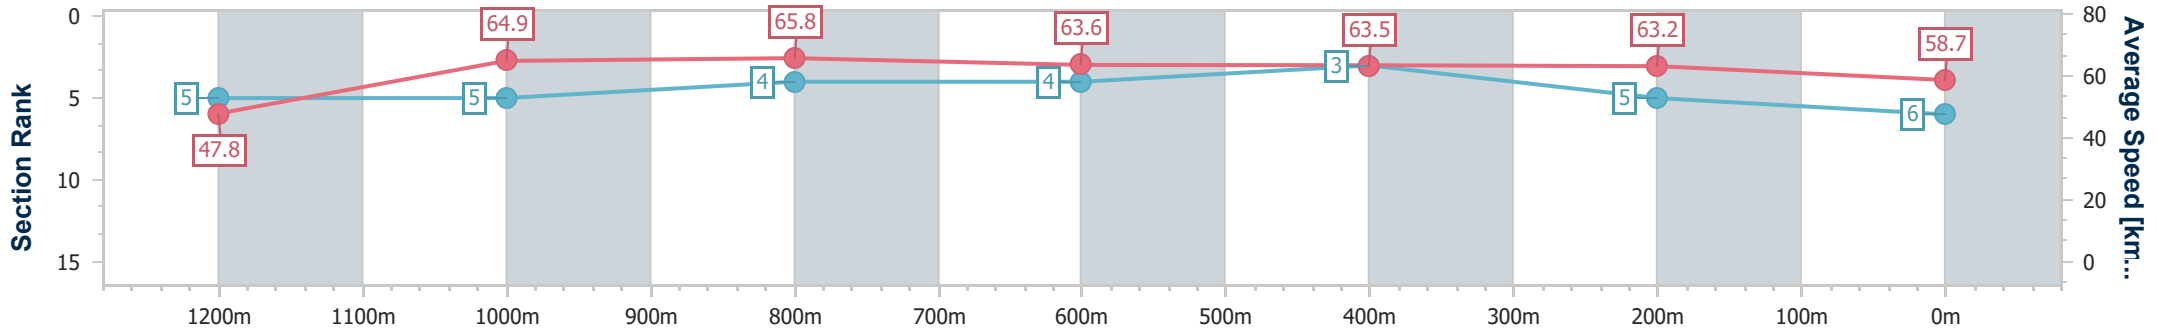

- [] Ranking at each section and finish
- .-.- No data available at this section
- NA No data available

Horse/Jockey Name	Ashgrove
Final Rank	6
Fastest Section Time (Section)	0:10.93 (1000m)
Top Speed [km/h] (Section)	67.3 (1000m)
Race State	Finished

Doomben QLD Professional

Race 6: LADBROKE IT! Class 6 Plate - 1350m

08 July 2023 - 14:48

Track Rating: Soft 5, Weather: Fine, Rail Position: +1m Entire Course

BRISBANE RACING CLUB

Section	Overall	1200m	1000m	800m	600m	400m	200m
Section Times	1:19.47 [6] (0:11.29)	1:08.18 [5] (0:11.10)	0:57.08 [5] (0:10.93)	0:46.15 [4] (0:11.25)	0:34.90 [4] (0:11.26)	0:23.64 [3] (0:11.37)	0:12.27 [5] (0:12.27)
Average Speed [km/h]	47.8	64.9	65.8	63.6	63.5	63.2	58.7
Top Speed [km/h]	63.5	66.6	67.3	64.4	64.4	64.1	61.7
Avg. Dist. to Rail [m]	4.2	0.2	0.4	1.1	0.9	1.2	1.2
Avg. Stride Freq. [Hz]	2.2	2.4	2.4	2.4	2.4	2.4	2.3
Avg. Stride Length [m]	5.9	7.6	7.7	7.5	7.5	7.3	7.1