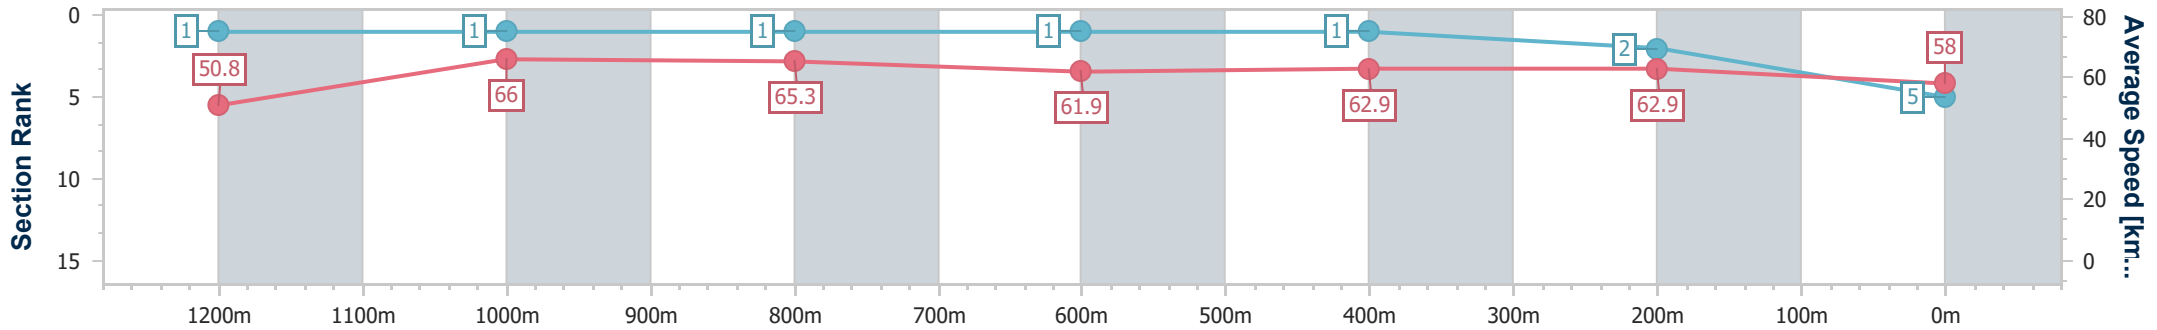

Doomben QLD Professional

Race 6: LADBROKE IT! Class 6 Plate - 1350m

08 July 2023 - 14:48

Track Rating: Soft 5, Weather: Fine, Rail Position: +1m Entire Course

BRISBANE RACING CLUB

Section	Overall	1200m	1000m	800m	600m	400m	200m
Section Times	1:19.40 [5] (0:10.64)	1:08.76 [1] (0:10.91)	0:57.85 [1] (0:11.01)	0:46.84 [1] (0:11.60)	0:35.24 [1] (0:11.37)	0:23.87 [1] (0:11.45)	0:12.42 [2] (0:12.42)
Average Speed [km/h]	50.8	66.0	65.3	61.9	62.9	62.9	58.0
Top Speed [km/h]	66.3	66.9	67.4	63.4	63.5	63.6	61.1
Avg. Dist. to Rail [m]	3.6	0.6	0.4	0.7	0.6	0.6	0.4
Avg. Stride Freq. [Hz]	2.3	2.3	2.3	2.3	2.3	2.3	2.3
Avg. Stride Length [m]	6.0	7.9	7.9	7.5	7.5	7.4	7.1

- [] Ranking at each section and finish
- .-.- No data available at this section
- NA No data available

Horse/Jockey Name	Ashgrove
Final Rank	6
Fastest Section Time (Section)	0:10.93 (1000m)
Top Speed [km/h] (Section)	67.3 (1000m)
Race State	Finished