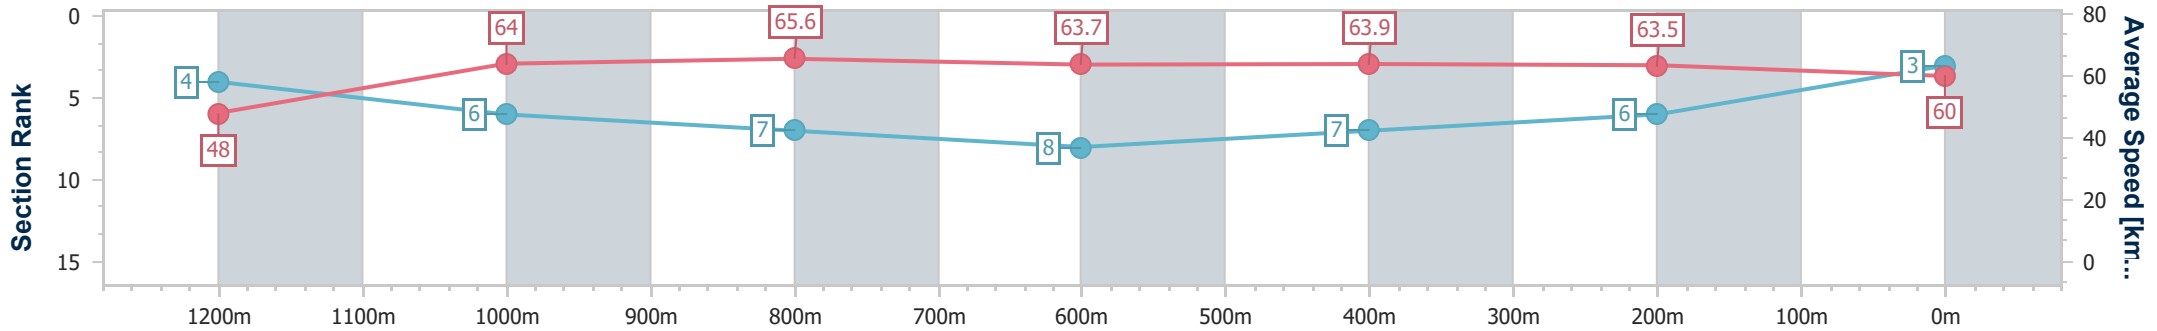

Doomben QLD Professional

Race 6: LADBROKE IT! Class 6 Plate - 1350m

08 July 2023 - 14:48

Track Rating: Soft 5, Weather: Fine, Rail Position: +1m Entire Course

BRISBANE RACING CLUB

Section	Overall	1200m	1000m	800m	600m	400m	200m
Section Times	1:19.39 [3] (0:11.25)	1:08.14 [4] (0:11.25)	0:56.89 [6] (0:11.00)	0:45.89 [7] (0:11.34)	0:34.55 [8] (0:11.24)	0:23.31 [7] (0:11.31)	0:12.00 [6] (0:12.00)
Average Speed [km/h]	48.0	64.0	65.6	63.7	63.9	63.5	60.0
Top Speed [km/h]	65.0	65.8	66.8	64.8	65.4	64.8	62.4
Avg. Dist. to Rail [m]	6.5	1.8	1.3	0.6	0.6	0.6	3.5
Avg. Stride Freq. [Hz]	2.3	2.3	2.4	2.3	2.4	2.4	2.3
Avg. Stride Length [m]	5.7	7.2	7.5	7.6	7.6	7.5	7.2