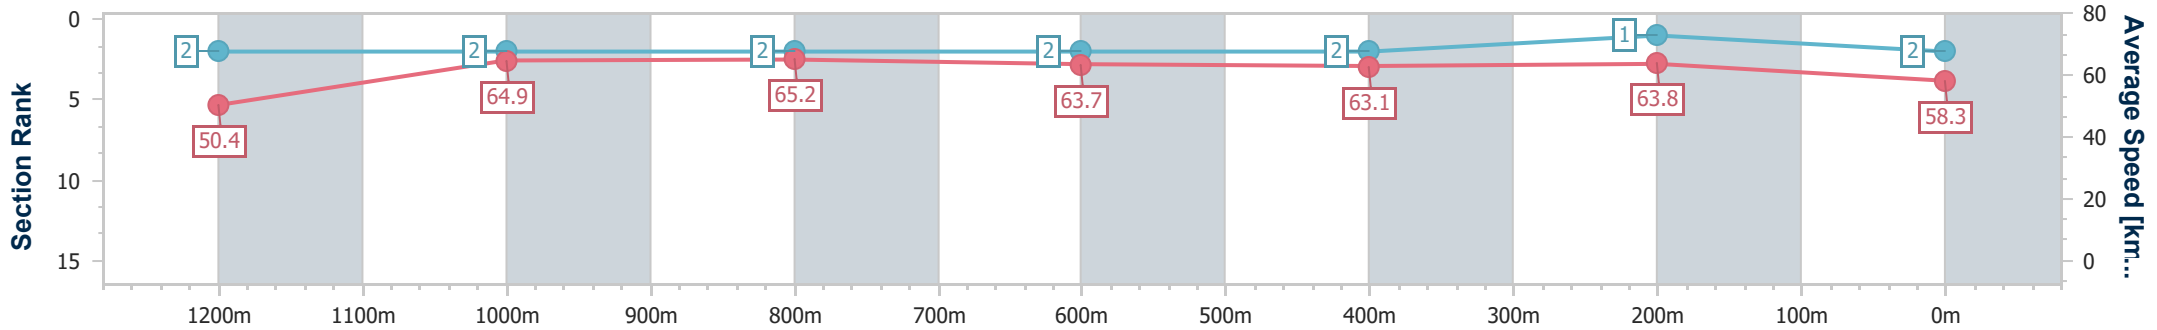

Doomben QLD Professional

Race 6: LADBROKE IT! Class 6 Plate - 1350m

08 July 2023 - 14:48

Track Rating: Soft 5, Weather: Fine, Rail Position: +1m Entire Course

BRISBANE RACING CLUB

Section	Overall	1200m	1000m	800m	600m	400m	200m
Section Times	1:19.21 [2] (0:10.72)	1:08.49 [2] (0:11.09)	0:57.40 [2] (0:11.08)	0:46.32 [2] (0:11.32)	0:35.00 [2] (0:11.40)	0:23.60 [2] (0:11.26)	0:12.34 [1] (0:12.34)
Average Speed [km/h]	50.4	64.9	65.2	63.7	63.1	63.8	58.3
Top Speed [km/h]	64.4	65.9	65.9	65.9	64.4	66.0	61.9
Avg. Dist. to Rail [m]	2.2	1.2	1.1	0.6	0.3	0.4	0.3
Avg. Stride Freq. [Hz]	2.2	2.3	2.3	2.3	2.3	2.4	2.3
Avg. Stride Length [m]	6.1	7.6	7.7	7.6	7.7	7.5	7.0