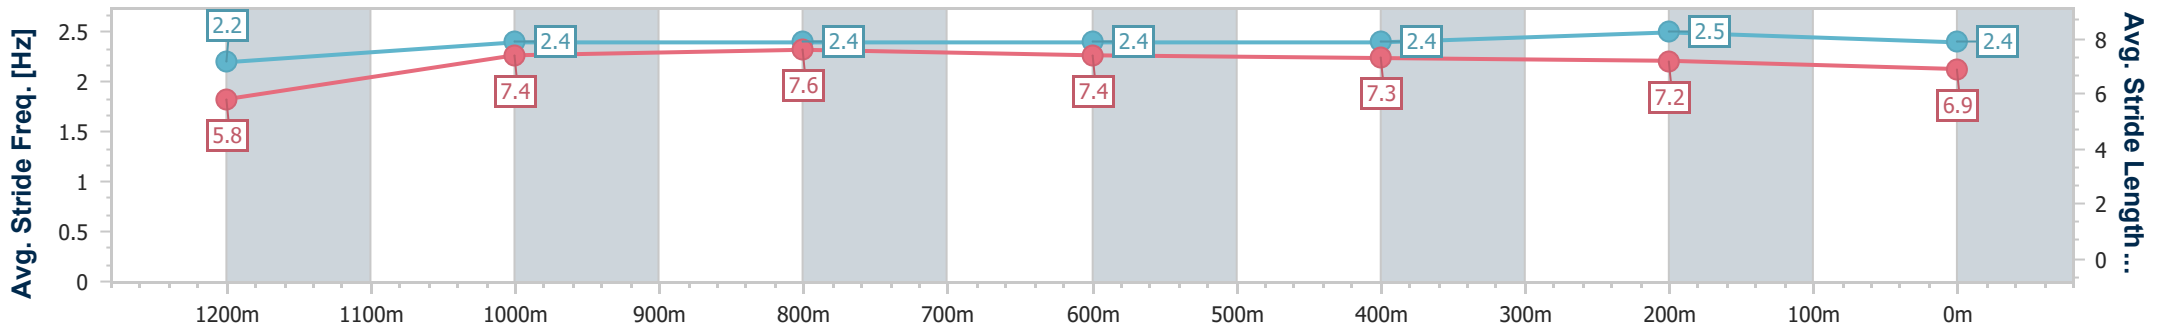

- [] Ranking at each section and finish
- .-.- No data available at this section
- NA No data available

Horse/Jockey Name	The Tyler
Final Rank	8
Fastest Section Time (Section)	0:10.99 (1000m)
Top Speed [km/h] (Section)	67.2 (1000m)
Race State	Finished

Doomben QLD Professional

Race 6: LADBROKE IT! Class 6 Plate - 1350m

08 July 2023 - 14:48

Track Rating: Soft 5, Weather: Fine, Rail Position: +1m Entire Course

BRISBANE RACING CLUB

Section	Overall	1200m	1000m	800m	600m	400m	200m
Section Times	1:19.97 [8] (0:11.65)	1:08.32 [9] (0:11.24)	0:57.08 [9] (0:10.99)	0:46.09 [9] (0:11.18)	0:34.91 [9] (0:11.26)	0:23.65 [9] (0:11.38)	0:12.27 [9] (0:12.27)
Average Speed [km/h]	46.5	64.0	65.5	64.1	63.9	63.4	58.7
Top Speed [km/h]	63.4	65.6	67.2	65.3	64.8	64.6	62.4
Avg. Dist. to Rail [m]	5.7	0.9	0.2	0.8	0.3	2.2	5.7
Avg. Stride Freq. [Hz]	2.2	2.4	2.4	2.4	2.4	2.5	2.4
Avg. Stride Length [m]	5.8	7.4	7.6	7.4	7.3	7.2	6.9

- [] Ranking at each section and finish
- .-.- No data available at this section
- NA No data available

Horse/Jockey Name	Scottish Prince
Final Rank	9
Fastest Section Time (Section)	0:10.81 (1200m)
Top Speed [km/h] (Section)	68.0 (1000m)
Race State	Finished