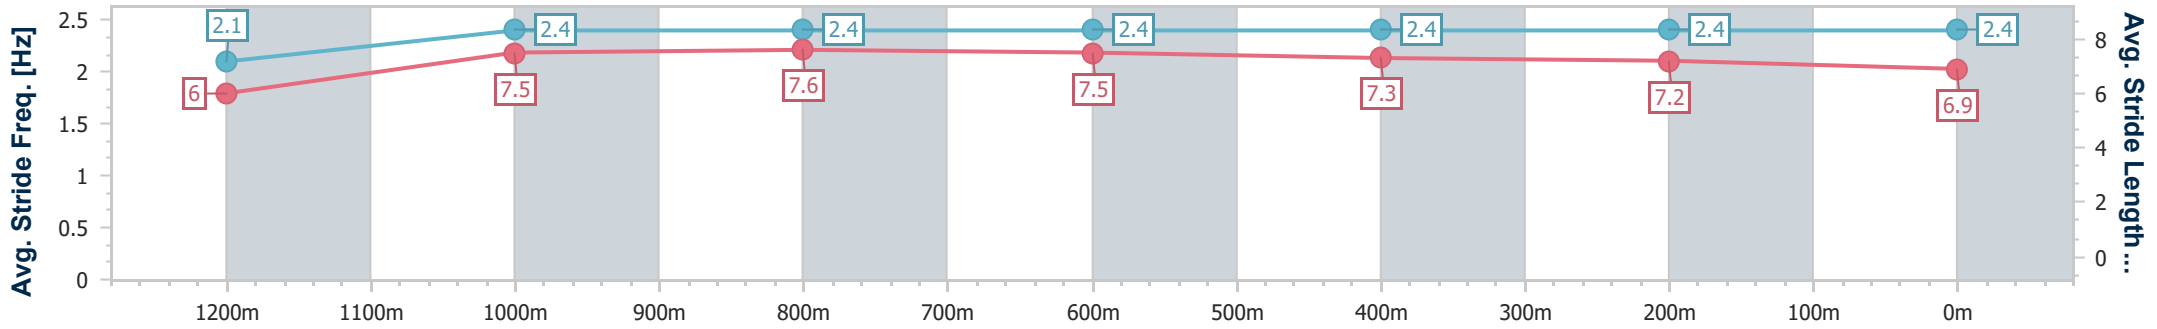

Doomben QLD Professional

Race 6: LADBROKE IT! Class 6 Plate - 1350m

08 July 2023 - 14:48

Track Rating: Soft 5, Weather: Fine, Rail Position: +1m Entire Course

BRISBANE RACING CLUB

Section	Overall	1200m	1000m	800m	600m	400m	200m
Section Times	1:19.78 [7] (0:11.49)	1:08.29 [7] (0:11.14)	0:57.15 [8] (0:10.96)	0:46.19 [8] (0:11.22)	0:34.97 [7] (0:11.31)	0:23.66 [8] (0:11.36)	0:12.30 [8] (0:12.30)
Average Speed [km/h]	47.0	64.5	65.7	64.0	63.3	63.3	58.5
Top Speed [km/h]	62.7	66.3	67.2	64.7	64.2	63.9	61.9
Avg. Dist. to Rail [m]	3.1	0.3	0.3	0.6	1.2	0.5	0.3
Avg. Stride Freq. [Hz]	2.1	2.4	2.4	2.4	2.4	2.4	2.4
Avg. Stride Length [m]	6.0	7.5	7.6	7.5	7.3	7.2	6.9

- [] Ranking at each section and finish
- .-.- No data available at this section
- NA No data available

Horse/Jockey Name	The Tyler
Final Rank	8
Fastest Section Time (Section)	0:10.99 (1000m)
Top Speed [km/h] (Section)	67.2 (1000m)
Race State	Finished