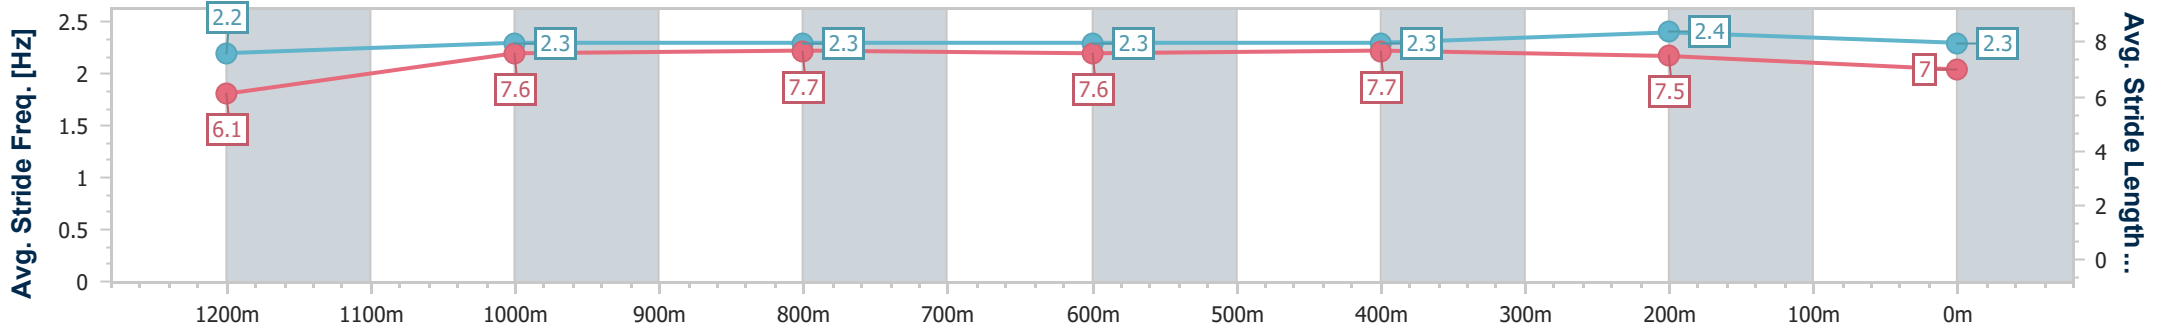

Doomben QLD Professional

Race 6: LADBROKE IT! Class 6 Plate - 1350m

08 July 2023 - 14:48

Track Rating: Soft 5, Weather: Fine, Rail Position: +1m Entire Course

BRISBANE RACING CLUB

Section	Overall	1200m	1000m	800m	600m	400m	200m
Section Times	1:19.21 [2] (0:10.72)	1:08.49 [2] (0:11.09)	0:57.40 [2] (0:11.08)	0:46.32 [2] (0:11.32)	0:35.00 [2] (0:11.40)	0:23.60 [2] (0:11.26)	0:12.34 [1] (0:12.34)
Average Speed [km/h]	50.4	64.9	65.2	63.7	63.1	63.8	58.3
Top Speed [km/h]	64.4	65.9	65.9	65.9	64.4	66.0	61.9
Avg. Dist. to Rail [m]	2.2	1.2	1.1	0.6	0.3	0.4	0.3
Avg. Stride Freq. [Hz]	2.2	2.3	2.3	2.3	2.3	2.4	2.3
Avg. Stride Length [m]	6.1	7.6	7.7	7.6	7.7	7.5	7.0