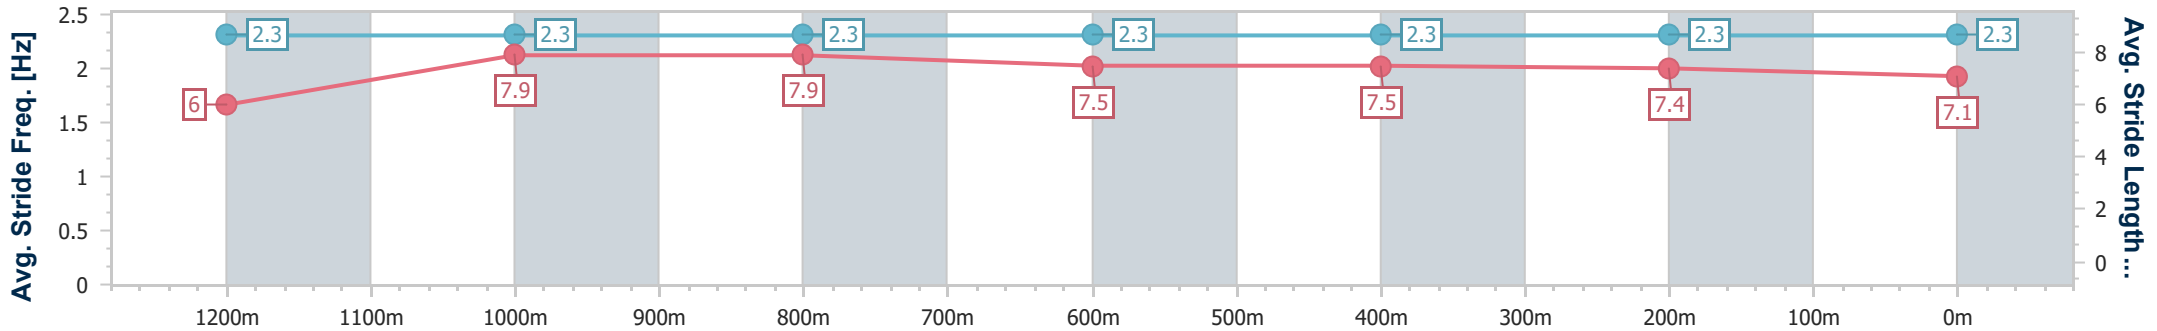

Doomben QLD Professional

Race 6: LADBROKE IT! Class 6 Plate - 1350m

08 July 2023 - 14:48

Track Rating: Soft 5, Weather: Fine, Rail Position: +1m Entire Course

BRISBANE RACING CLUB

Section	Overall	1200m	1000m	800m	600m	400m	200m
Section Times	1:19.40 [5] (0:10.64)	1:08.76 [1] (0:10.91)	0:57.85 [1] (0:11.01)	0:46.84 [1] (0:11.60)	0:35.24 [1] (0:11.37)	0:23.87 [1] (0:11.45)	0:12.42 [2] (0:12.42)
Average Speed [km/h]	50.8	66.0	65.3	61.9	62.9	62.9	58.0
Top Speed [km/h]	66.3	66.9	67.4	63.4	63.5	63.6	61.1
Avg. Dist. to Rail [m]	3.6	0.6	0.4	0.7	0.6	0.6	0.4
Avg. Stride Freq. [Hz]	2.3	2.3	2.3	2.3	2.3	2.3	2.3
Avg. Stride Length [m]	6.0	7.9	7.9	7.5	7.5	7.4	7.1

- [] Ranking at each section and finish
- .-.- No data available at this section
- NA No data available

Horse/Jockey Name	Ashgrove
Final Rank	6
Fastest Section Time (Section)	0:10.93 (1000m)
Top Speed [km/h] (Section)	67.3 (1000m)
Race State	Finished