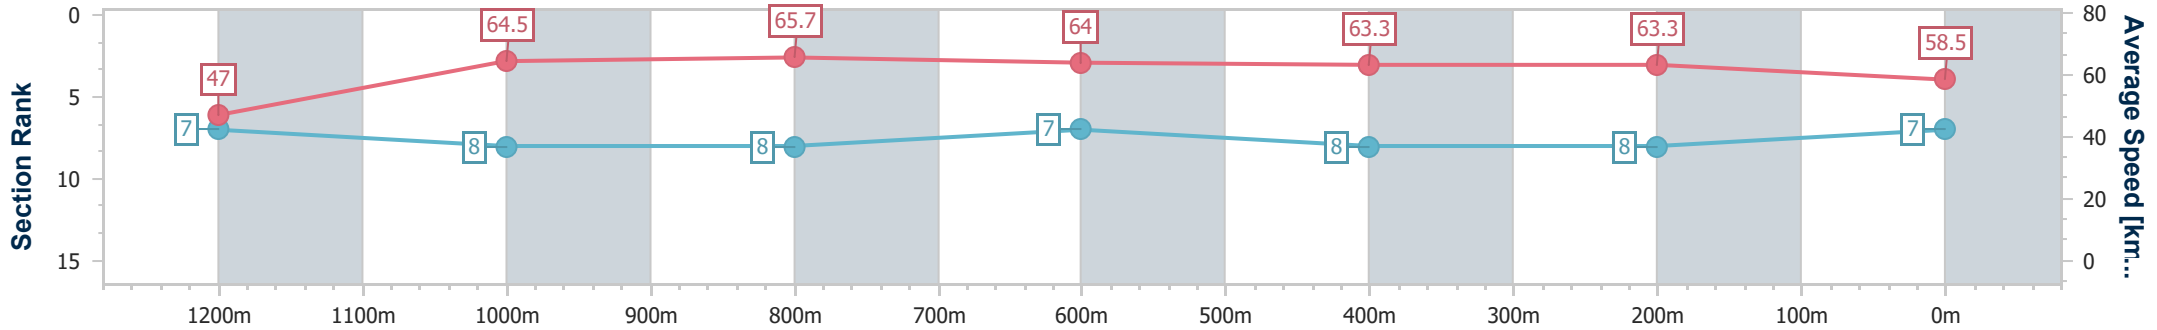

Doomben QLD Professional

Race 6: LADBROKE IT! Class 6 Plate - 1350m

08 July 2023 - 14:48

Track Rating: Soft 5, Weather: Fine, Rail Position: +1m Entire Course

BRISBANE RACING CLUB

Section	Overall	1200m	1000m	800m	600m	400m	200m
Section Times	1:19.78 [7] (0:11.49)	1:08.29 [7] (0:11.14)	0:57.15 [8] (0:10.96)	0:46.19 [8] (0:11.22)	0:34.97 [7] (0:11.31)	0:23.66 [8] (0:11.36)	0:12.30 [8] (0:12.30)
Average Speed [km/h]	47.0	64.5	65.7	64.0	63.3	63.3	58.5
Top Speed [km/h]	62.7	66.3	67.2	64.7	64.2	63.9	61.9
Avg. Dist. to Rail [m]	3.1	0.3	0.3	0.6	1.2	0.5	0.3
Avg. Stride Freq. [Hz]	2.1	2.4	2.4	2.4	2.4	2.4	2.4
Avg. Stride Length [m]	6.0	7.5	7.6	7.5	7.3	7.2	6.9

- [] Ranking at each section and finish
- .-.- No data available at this section
- NA No data available

Horse/Jockey Name	The Tyler
Final Rank	8
Fastest Section Time (Section)	0:10.99 (1000m)
Top Speed [km/h] (Section)	67.2 (1000m)
Race State	Finished