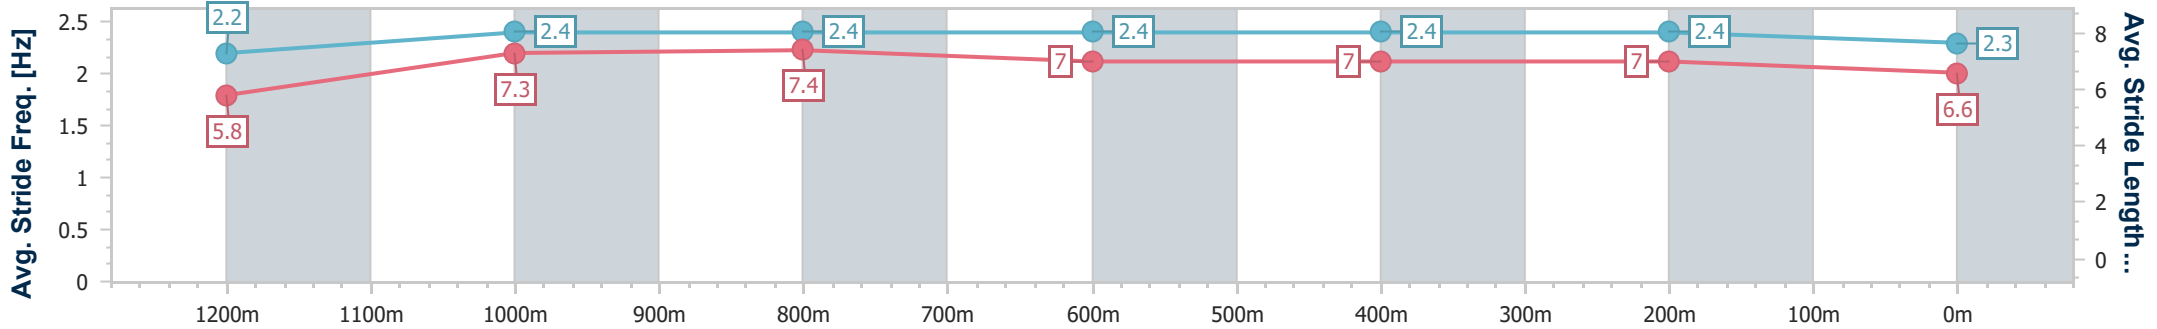

- [] Ranking at each section and finish
- .-.- No data available at this section
- NA No data available

Horse/Jockey Name	Scottish Prince
Final Rank	9
Fastest Section Time (Section)	0:10.81 (1200m)
Top Speed [km/h] (Section)	68.0 (1000m)
Race State	Finished

Doomben QLD Professional

Race 6: LADBROKE IT! Class 6 Plate - 1350m

08 July 2023 - 14:48

Track Rating: Soft 5, Weather: Fine, Rail Position: +1m Entire Course

BRISBANE RACING CLUB

Section	Overall	1200m	1000m	800m	600m	400m	200m
Section Times	1:20.43 [9] (0:11.37)	1:09.06 [6] (0:10.81)	0:58.25 [3] (0:10.82)	0:47.43 [3] (0:11.38)	0:36.05 [3] (0:11.46)	0:24.59 [4] (0:11.58)	0:13.01 [7] (0:13.01)
Average Speed [km/h]	47.5	66.6	66.8	63.7	63.2	62.2	55.3
Top Speed [km/h]	63.9	67.6	68.0	65.4	64.1	63.5	59.2
Avg. Dist. to Rail [m]	8.8	4.0	2.3	1.2	0.8	1.3	4.0
Avg. Stride Freq. [Hz]	2.2	2.4	2.4	2.4	2.4	2.4	2.3
Avg. Stride Length [m]	5.8	7.3	7.4	7.0	7.0	7.0	6.6

- [] Ranking at each section and finish
- .-.- No data available at this section
- NA No data available