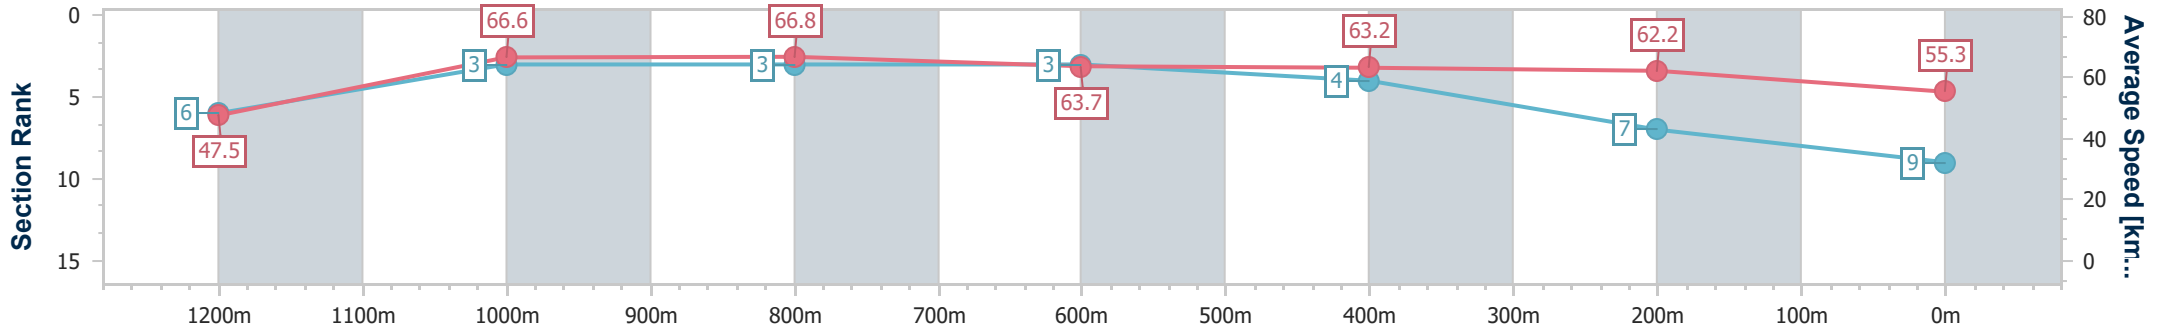

- [] Ranking at each section and finish
- .-.- No data available at this section
- NA No data available

Horse/Jockey Name	Scottish Prince
Final Rank	9
Fastest Section Time (Section)	0:10.81 (1200m)
Top Speed [km/h] (Section)	68.0 (1000m)
Race State	Finished

Doomben QLD Professional

Race 6: LADBROKE IT! Class 6 Plate - 1350m

08 July 2023 - 14:48

Track Rating: Soft 5, Weather: Fine, Rail Position: +1m Entire Course

BRISBANE RACING CLUB

Section	Overall	1200m	1000m	800m	600m	400m	200m
Section Times	1:20.43 [9] (0:11.37)	1:09.06 [6] (0:10.81)	0:58.25 [3] (0:10.82)	0:47.43 [3] (0:11.38)	0:36.05 [3] (0:11.46)	0:24.59 [4] (0:11.58)	0:13.01 [7] (0:13.01)
Average Speed [km/h]	47.5	66.6	66.8	63.7	63.2	62.2	55.3
Top Speed [km/h]	63.9	67.6	68.0	65.4	64.1	63.5	59.2
Avg. Dist. to Rail [m]	8.8	4.0	2.3	1.2	0.8	1.3	4.0
Avg. Stride Freq. [Hz]	2.2	2.4	2.4	2.4	2.4	2.4	2.3
Avg. Stride Length [m]	5.8	7.3	7.4	7.0	7.0	7.0	6.6

- [] Ranking at each section and finish
- .-.- No data available at this section
- NA No data available