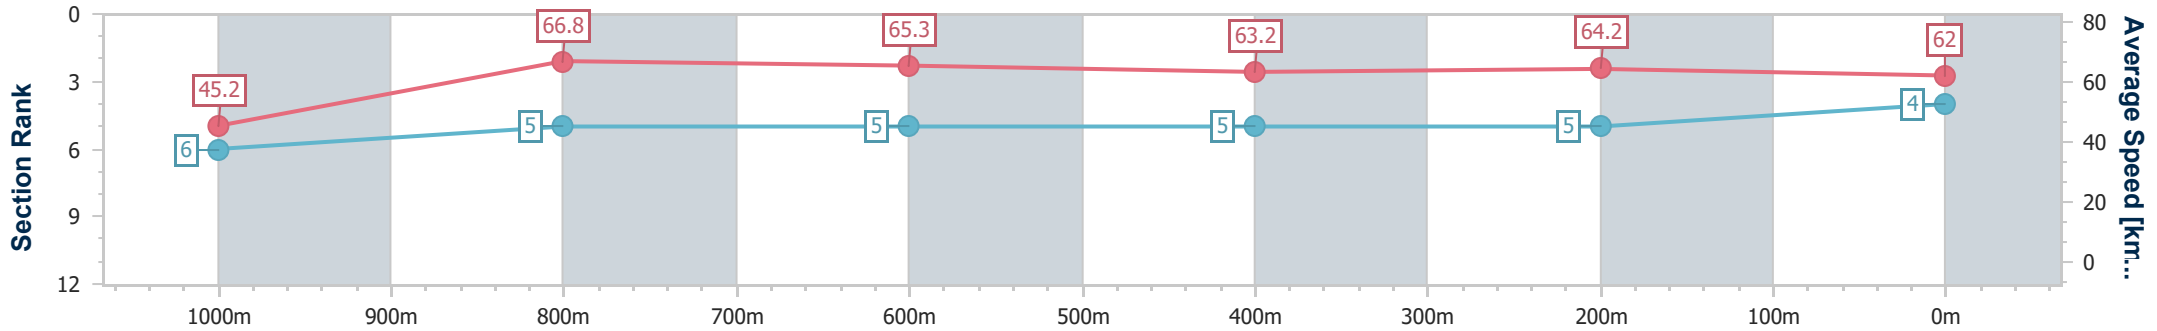

Doomben QLD Professional

Race 7: RACECOURSE VILLAGE OPEN Handicap - 1110m

08 July 2023 - 15:23

Track Rating: Soft 5, Weather: Fine, Rail Position: +1m Entire Course

BRISBANE RACING CLUB

Section	Overall	1000m	800m	600m	400m	200m
Section Times	1:04.91 [4] (0:08.75)	0:56.16 [6] (0:10.82)	0:45.34 [5] (0:11.07)	0:34.27 [5] (0:11.43)	0:22.84 [5] (0:11.20)	0:11.64 [5] (0:11.64)
Average Speed [km/h]	45.2	66.8	65.3	63.2	64.2	62.0
Top Speed [km/h]	65.2	67.7	66.8	64.3	64.8	64.4
Avg. Dist. to Rail [m]	4.5	2.4	0.8	0.7	0.9	0.9
Avg. Stride Freq. [Hz]	2.1	2.4	2.3	2.3	2.3	2.3
Avg. Stride Length [m]	5.9	7.8	7.7	7.7	7.7	7.3

- [] Ranking at each section and finish
- .-.- No data available at this section
- NA No data available

Horse/Jockey Name	All Stars
Final Rank	5
Fastest Section Time (Section)	0:08.80 (Overall)
Top Speed [km/h] (Section)	67.7 (1000m)
Race State	Finished