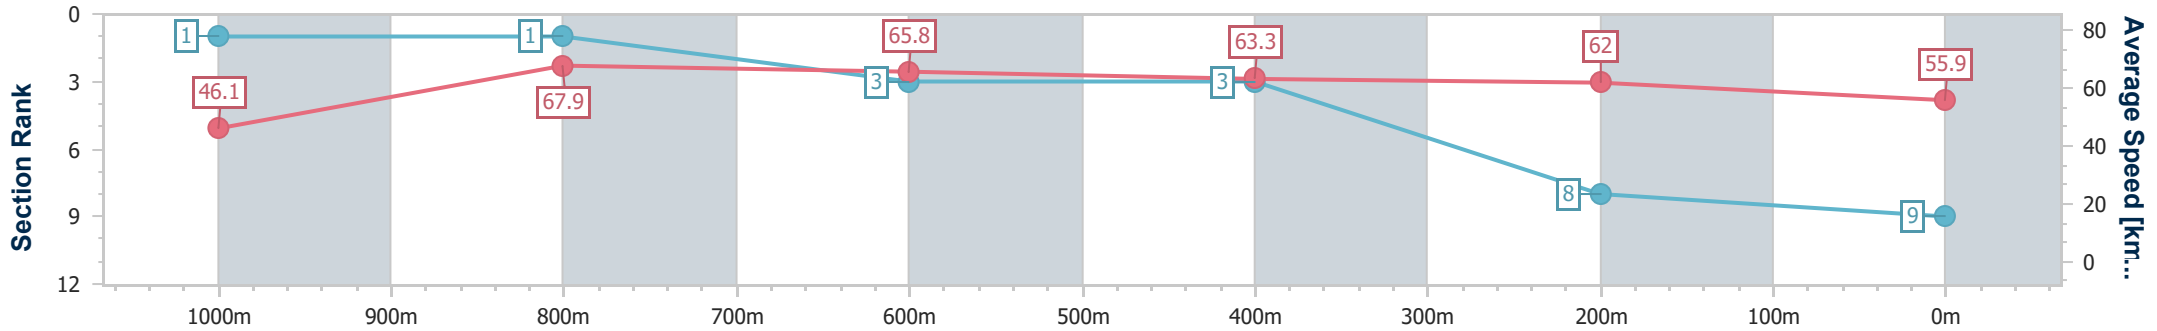

Doomben QLD Professional

Race 7: RACECOURSE VILLAGE OPEN Handicap - 1110m

08 July 2023 - 15:23

Track Rating: Soft 5, Weather: Fine, Rail Position: +1m Entire Course

BRISBANE RACING CLUB

Section	Overall	1000m	800m	600m	400m	200m
Section Times	1:05.50 [8] (0:08.89)	0:56.61 [8] (0:10.75)	0:45.86 [7] (0:10.96)	0:34.90 [4] (0:11.31)	0:23.59 [4] (0:11.34)	0:12.25 [4] (0:12.25)
Average Speed [km/h]	44.6	67.1	65.8	63.3	63.2	58.8
Top Speed [km/h]	62.9	68.8	66.9	64.5	64.6	62.2
Avg. Dist. to Rail [m]	6.2	1.7	0.3	0.8	2.0	2.2
Avg. Stride Freq. [Hz]	2.2	2.4	2.4	2.3	2.4	2.3
Avg. Stride Length [m]	5.6	7.7	7.5	7.5	7.3	7.0

- [] Ranking at each section and finish
- .-.- No data available at this section
- NA No data available

Horse/Jockey Name	Sea Raider
Final Rank	9
Fastest Section Time (Section)	0:08.61 (Overall)
Top Speed [km/h] (Section)	70.4 (1000m)
Race State	Finished

Doomben QLD Professional
Race 7: RACECOURSE VILLAGE OPEN Handicap - 1110m
 08 July 2023 - 15:23
 Track Rating: Soft 5, Weather: Fine, Rail Position: +1m Entire Course

BRISBANE
RACING CLUB

Section	Overall	1000m	800m	600m	400m	200m
Section Times	1:06.36 [9] (0:08.61)	0:57.75 [1] (0:10.75)	0:47.00 [1] (0:11.09)	0:35.91 [3] (0:11.40)	0:24.51 [3] (0:11.62)	0:12.89 [8] (0:12.89)
Average Speed [km/h]	46.1	67.9	65.8	63.3	62.0	55.9
Top Speed [km/h]	64.8	70.4	67.2	64.5	63.3	60.9
Avg. Dist. to Rail [m]	10.3	7.4	2.4	0.7	1.5	1.2
Avg. Stride Freq. [Hz]	2.2	2.0	2.3	2.3	2.3	2.2
Avg. Stride Length [m]	5.8	9.5	7.8	7.4	7.4	7.0

- [] Ranking at each section and finish
- .-.- No data available at this section
- NA No data available