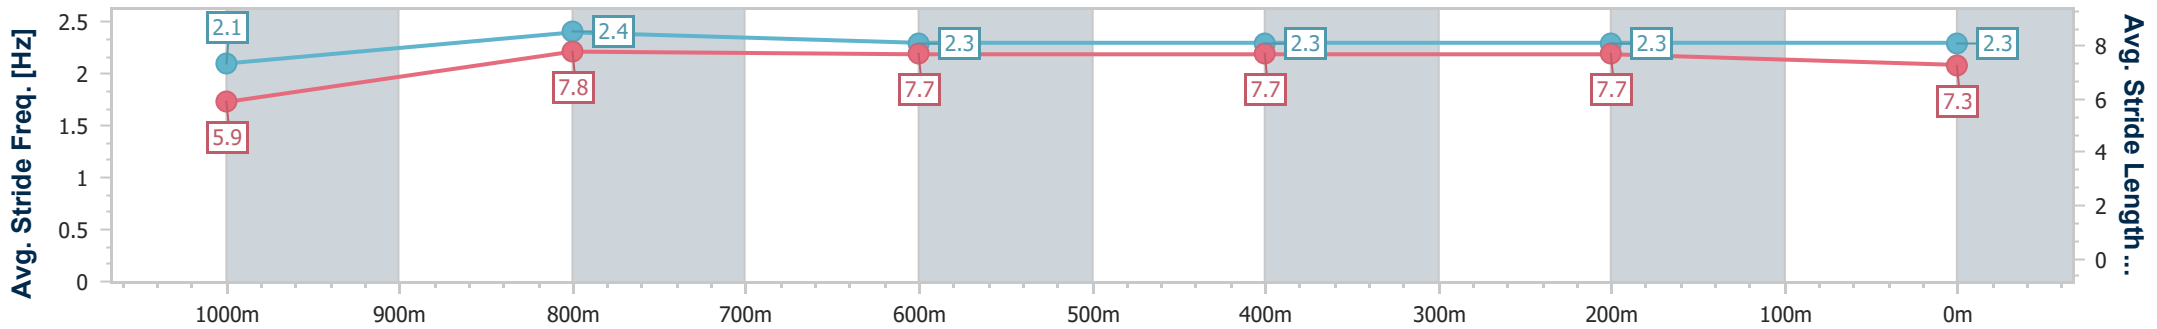

Doomben QLD Professional

Race 7: RACECOURSE VILLAGE OPEN Handicap - 1110m

08 July 2023 - 15:23

Track Rating: Soft 5, Weather: Fine, Rail Position: +1m Entire Course

BRISBANE RACING CLUB

Section	Overall	1000m	800m	600m	400m	200m
Section Times	1:04.91 [4] (0:08.75)	0:56.16 [6] (0:10.82)	0:45.34 [5] (0:11.07)	0:34.27 [5] (0:11.43)	0:22.84 [5] (0:11.20)	0:11.64 [5] (0:11.64)
Average Speed [km/h]	45.2	66.8	65.3	63.2	64.2	62.0
Top Speed [km/h]	65.2	67.7	66.8	64.3	64.8	64.4
Avg. Dist. to Rail [m]	4.5	2.4	0.8	0.7	0.9	0.9
Avg. Stride Freq. [Hz]	2.1	2.4	2.3	2.3	2.3	2.3
Avg. Stride Length [m]	5.9	7.8	7.7	7.7	7.7	7.3