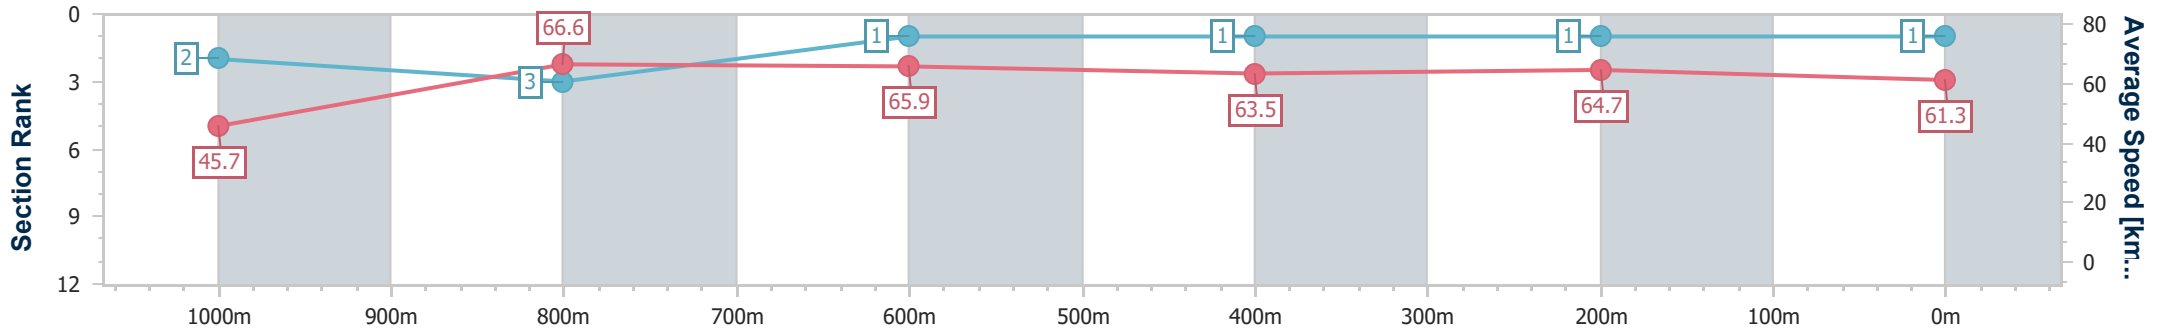

Race 7: RACECOURSE VILLAGE OPEN Handicap - 1110m

08 July 2023 - 15:23

Track Rating: Soft 5, Weather: Fine, Rail Position: +1m Entire Course

BRISBANE RACING CLUB

Section	Overall	1000m	800m	600m	400m	200m
Section Times	1:04.45 [1] (0:08.64)	0:55.81 [2] (0:10.81)	0:45.00 [3] (0:10.84)	0:34.16 [1] (0:11.31)	0:22.85 [1] (0:11.11)	0:11.74 [1] (0:11.74)
Average Speed [km/h]	45.7	66.6	65.9	63.5	64.7	61.3
Top Speed [km/h]	63.2	67.9	69.0	64.8	66.2	64.9
Avg. Dist. to Rail [m]	1.5	0.2	1.2	0.8	0.7	0.7
Avg. Stride Freq. [Hz]	2.1	2.4	2.4	2.3	2.4	2.3
Avg. Stride Length [m]	6.0	7.6	7.6	7.5	7.5	7.3