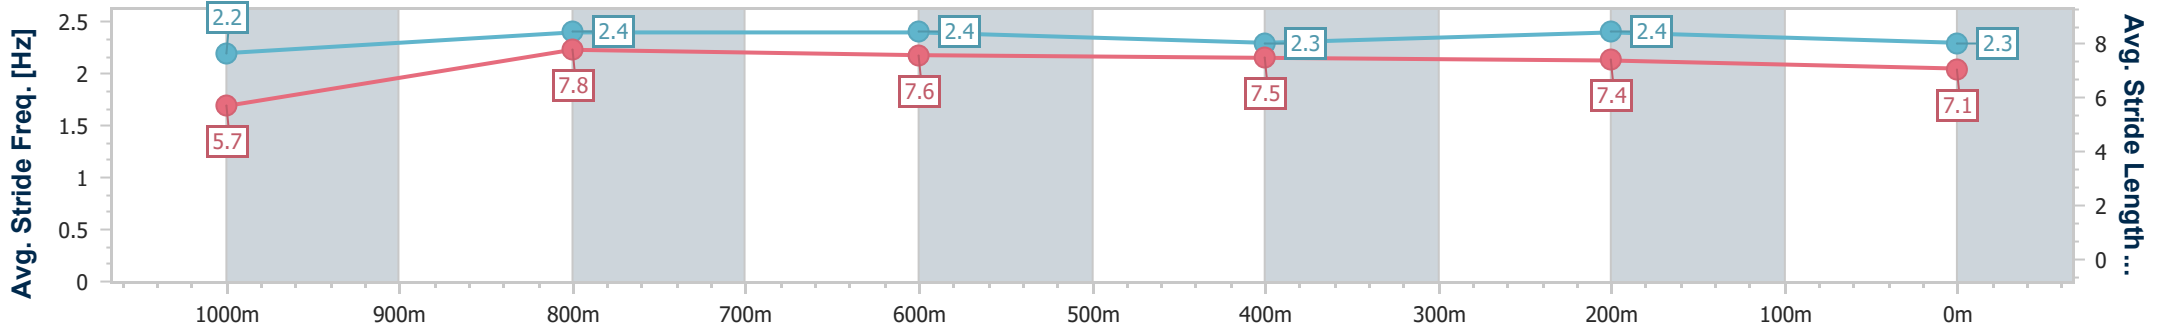

- [] Ranking at each section and finish
- .-.- No data available at this section
- NA No data available

Horse/Jockey Name	Hard Landing
Final Rank	7
Fastest Section Time (Section)	0:08.67 (Overall)
Top Speed [km/h] (Section)	68.3 (1000m)
Race State	Finished

Doomben QLD Professional
Race 7: RACECOURSE VILLAGE OPEN Handicap - 1110m
 08 July 2023 - 15:23
 Track Rating: Soft 5, Weather: Fine, Rail Position: +1m Entire Course

BRISBANE
 RACING CLUB

Section	Overall	1000m	800m	600m	400m	200m
Section Times	1:05.40 [7] (0:08.67)	0:56.73 [4] (0:10.69)	0:46.04 [2] (0:11.04)	0:35.00 [2] (0:11.40)	0:23.60 [2] (0:11.40)	0:12.20 [3] (0:12.20)
Average Speed [km/h]	45.7	67.7	65.5	63.4	63.2	58.9
Top Speed [km/h]	65.3	68.3	67.7	64.8	64.8	63.4
Avg. Dist. to Rail [m]	3.7	2.4	0.7	0.5	1.1	0.6
Avg. Stride Freq. [Hz]	2.2	2.4	2.4	2.3	2.4	2.3
Avg. Stride Length [m]	5.7	7.8	7.6	7.5	7.4	7.1