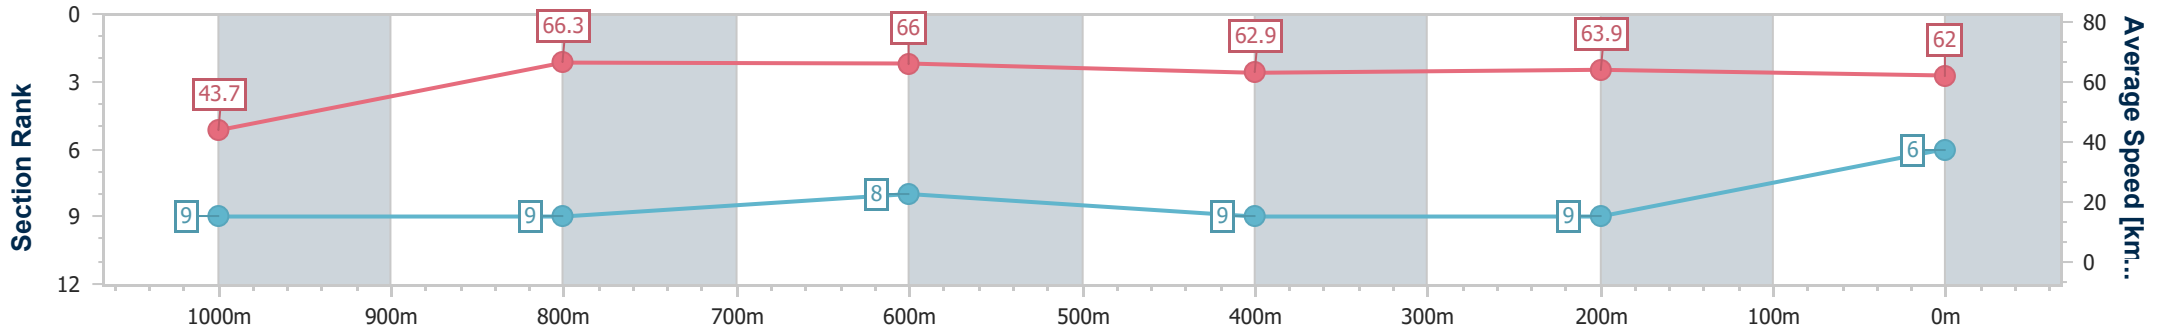

- [] Ranking at each section and finish
- .-.- No data available at this section
- NA No data available

Horse/Jockey Name	Simply Fly
Final Rank	6
Fastest Section Time (Section)	0:09.08 (Overall)
Top Speed [km/h] (Section)	67.7 (1000m)
Race State	Finished

Doomben QLD Professional

Race 7: RACECOURSE VILLAGE OPEN Handicap - 1110m

08 July 2023 - 15:23

Track Rating: Soft 5, Weather: Fine, Rail Position: +1m Entire Course

BRISBANE RACING CLUB

Section	Overall	1000m	800m	600m	400m	200m
Section Times	1:05.14 [6] (0:09.08)	0:56.06 [9] (0:10.88)	0:45.18 [9] (0:10.93)	0:34.25 [8] (0:11.40)	0:22.85 [9] (0:11.23)	0:11.62 [9] (0:11.62)
Average Speed [km/h]	43.7	66.3	66.0	62.9	63.9	62.0
Top Speed [km/h]	64.1	67.7	67.1	64.6	64.7	63.9
Avg. Dist. to Rail [m]	5.7	2.3	0.3	0.8	2.0	3.1
Avg. Stride Freq. [Hz]	2.1	2.4	2.4	2.3	2.3	2.4
Avg. Stride Length [m]	5.6	7.7	7.7	7.6	7.6	7.3

- [] Ranking at each section and finish
- .-.- No data available at this section
- NA No data available

Horse/Jockey Name	Hard Landing
Final Rank	7
Fastest Section Time (Section)	0:08.67 (Overall)
Top Speed [km/h] (Section)	68.3 (1000m)
Race State	Finished