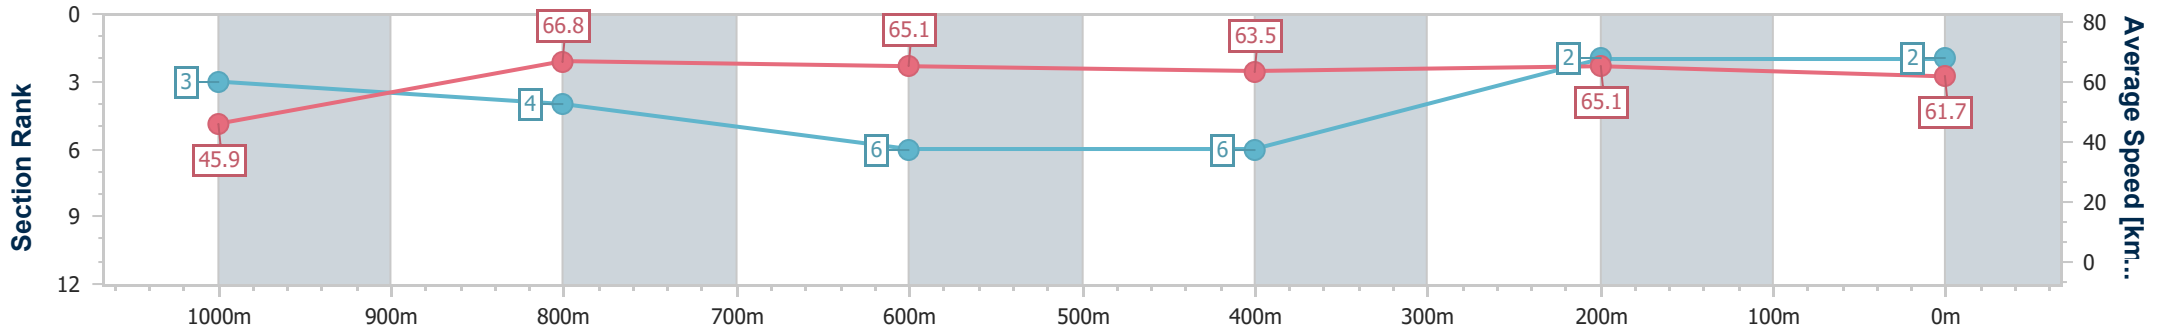

Doomben QLD Professional

Race 7: RACECOURSE VILLAGE OPEN Handicap - 1110m

08 July 2023 - 15:23

Track Rating: Soft 5, Weather: Fine, Rail Position: +1m Entire Course

BRISBANE RACING CLUB

Section	Overall	1000m	800m	600m	400m	200m
Section Times	1:04.83 [2] (0:08.65)	0:56.18 [3] (0:10.82)	0:45.36 [4] (0:11.18)	0:34.18 [6] (0:11.44)	0:22.74 [6] (0:11.09)	0:11.65 [2] (0:11.65)
Average Speed [km/h]	45.9	66.8	65.1	63.5	65.1	61.7
Top Speed [km/h]	64.7	67.5	66.2	65.0	66.3	64.4
Avg. Dist. to Rail [m]	7.1	4.0	1.9	1.8	2.1	3.4
Avg. Stride Freq. [Hz]	2.2	2.4	2.4	2.4	2.4	2.4
Avg. Stride Length [m]	5.8	7.6	7.4	7.3	7.4	7.2