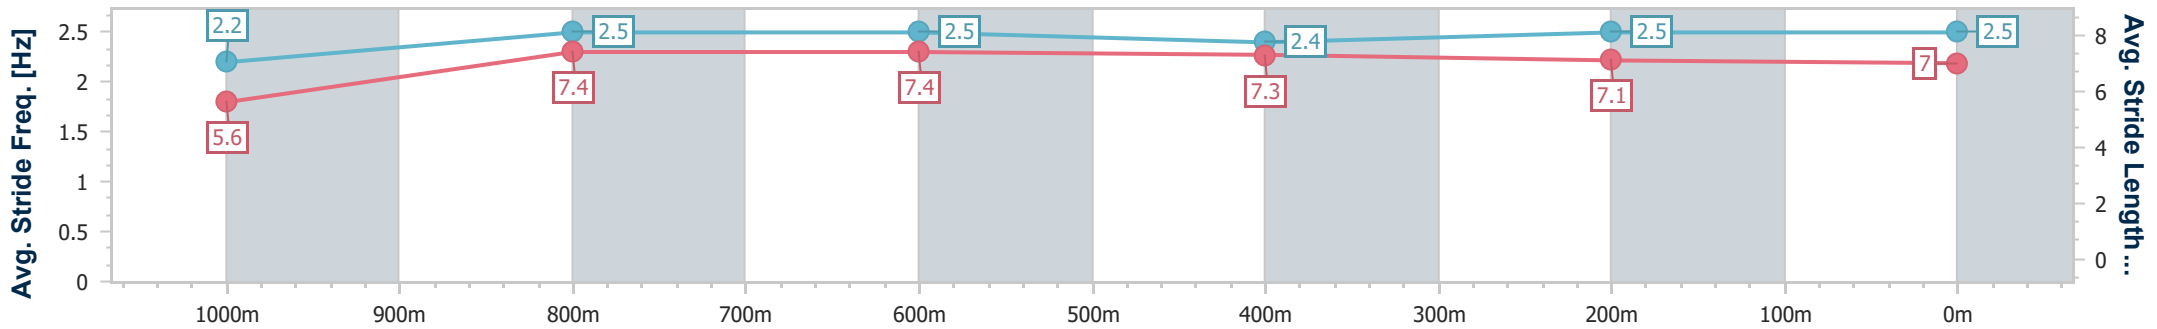

Doomben QLD Professional

Race 7: RACECOURSE VILLAGE OPEN Handicap - 1110m

08 July 2023 - 15:23

Track Rating: Soft 5, Weather: Fine, Rail Position: +1m Entire Course

BRISBANE RACING CLUB

Section	Overall	1000m	800m	600m	400m	200m
Section Times	1:05.06 [5] (0:08.80)	0:56.26 [7] (0:10.84)	0:45.42 [6] (0:11.14)	0:34.28 [7] (0:11.45)	0:22.83 [7] (0:11.15)	0:11.68 [7] (0:11.68)
Average Speed [km/h]	45.0	67.1	65.5	63.9	64.9	61.7
Top Speed [km/h]	65.2	67.7	67.0	65.2	67.1	64.7
Avg. Dist. to Rail [m]	9.1	5.7	2.7	2.7	4.0	5.0
Avg. Stride Freq. [Hz]	2.2	2.5	2.5	2.4	2.5	2.5
Avg. Stride Length [m]	5.6	7.4	7.4	7.3	7.1	7.0

- [] Ranking at each section and finish
- .-.- No data available at this section
- NA No data available

Horse/Jockey Name	Simply Fly
Final Rank	6
Fastest Section Time (Section)	0:09.08 (Overall)
Top Speed [km/h] (Section)	67.7 (1000m)
Race State	Finished