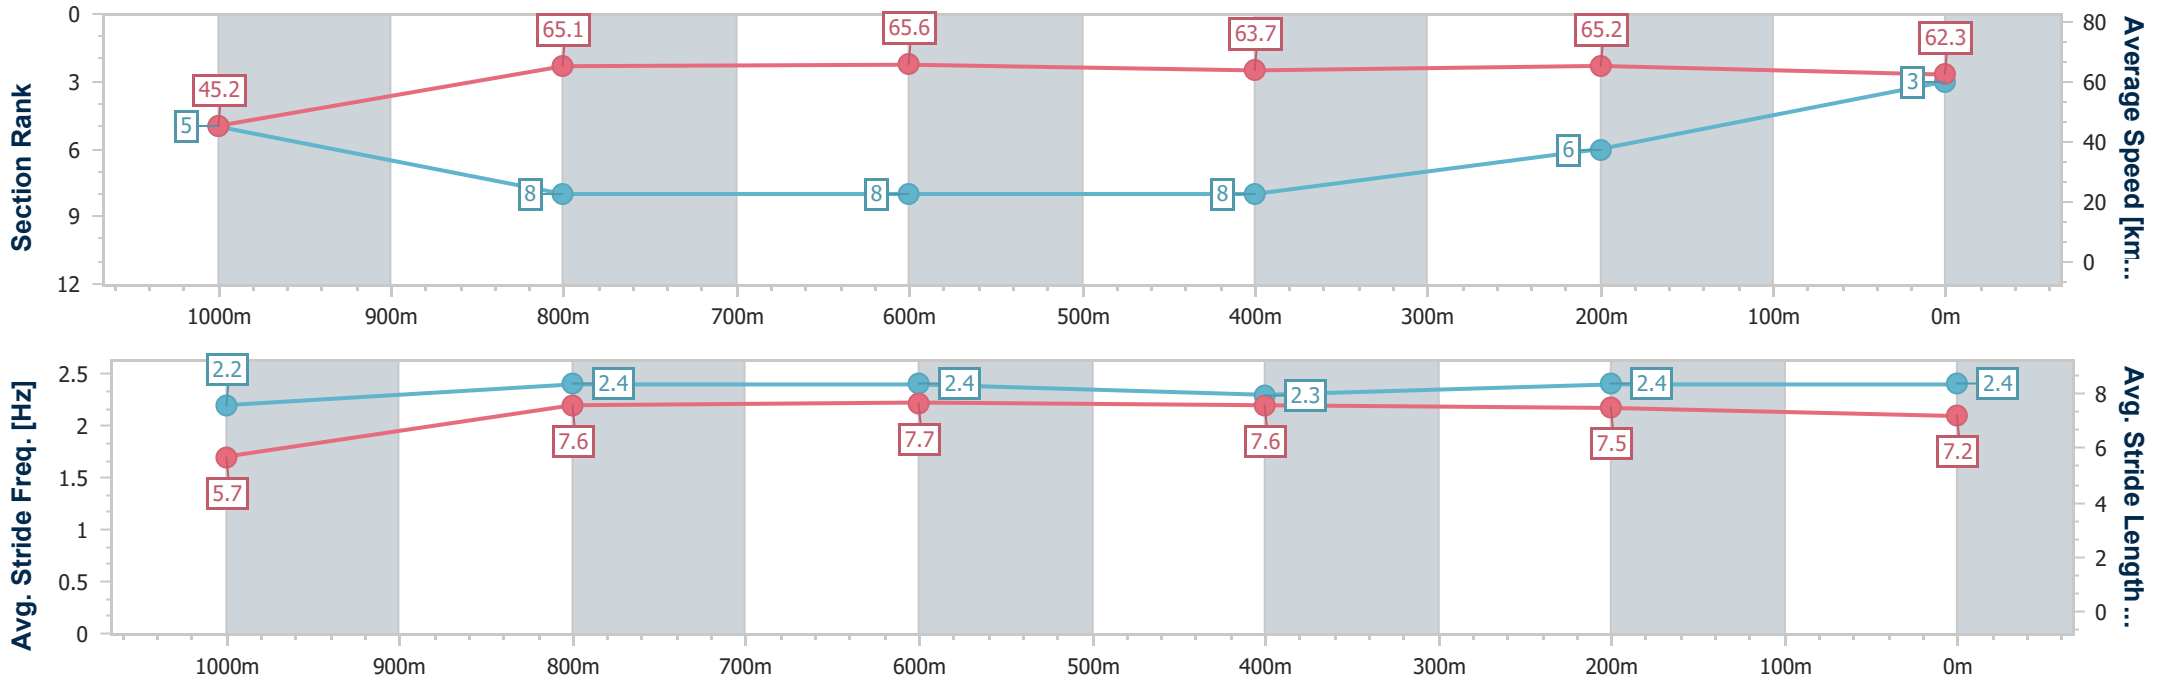

Horse/Jockey Name	Dragonstone
Final Rank	3
Fastest Section Time (Section)	0:08.73 (Overall)
Top Speed [km/h] (Section)	68.0 (800m)
Race State	Finished

Doomben QLD Professional
Race 7: RACECOURSE VILLAGE OPEN Handicap - 1110m
08 July 2023 - 15:23
Track Rating: Soft 5, Weather: Fine, Rail Position: +1m Entire Course

BRISBANE
RACING CLUB

Section	Overall	1000m	800m	600m	400m	200m
Section Times	1:04.88 [3] (0:08.73)	0:56.15 [5] (0:11.13)	0:45.02 [8] (0:11.03)	0:33.99 [8] (0:11.35)	0:22.64 [8] (0:11.08)	0:11.56 [6] (0:11.56)
Average Speed [km/h]	45.2	65.1	65.6	63.7	65.2	62.3
Top Speed [km/h]	63.0	67.6	68.0	64.7	66.4	65.0
Avg. Dist. to Rail [m]	6.2	3.1	0.8	0.8	3.3	4.2
Avg. Stride Freq. [Hz]	2.2	2.4	2.4	2.3	2.4	2.4
Avg. Stride Length [m]	5.7	7.6	7.7	7.6	7.5	7.2

- [ ] Ranking at each section and finish
- -.-.- No data available at this section
- NA No data available