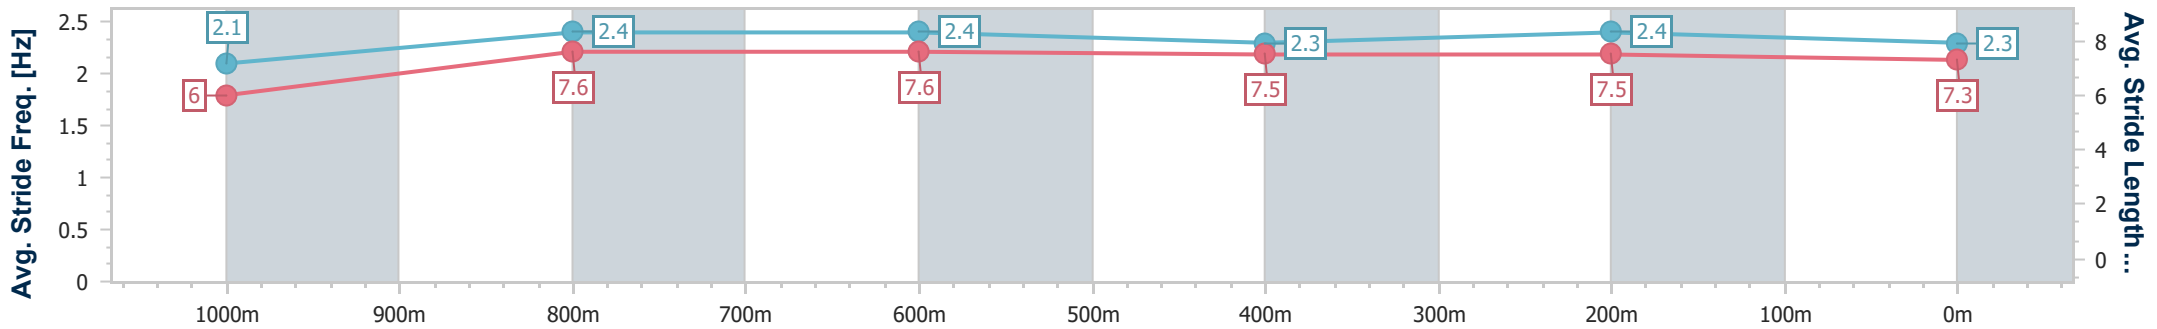

Race 7: RACECOURSE VILLAGE OPEN Handicap - 1110m

08 July 2023 - 15:23

Track Rating: Soft 5, Weather: Fine, Rail Position: +1m Entire Course

BRISBANE RACING CLUB

Section	Overall	1000m	800m	600m	400m	200m
Section Times	1:04.45 [1] (0:08.64)	0:55.81 [2] (0:10.81)	0:45.00 [3] (0:10.84)	0:34.16 [1] (0:11.31)	0:22.85 [1] (0:11.11)	0:11.74 [1] (0:11.74)
Average Speed [km/h]	45.7	66.6	65.9	63.5	64.7	61.3
Top Speed [km/h]	63.2	67.9	69.0	64.8	66.2	64.9
Avg. Dist. to Rail [m]	1.5	0.2	1.2	0.8	0.7	0.7
Avg. Stride Freq. [Hz]	2.1	2.4	2.4	2.3	2.4	2.3
Avg. Stride Length [m]	6.0	7.6	7.6	7.5	7.5	7.3