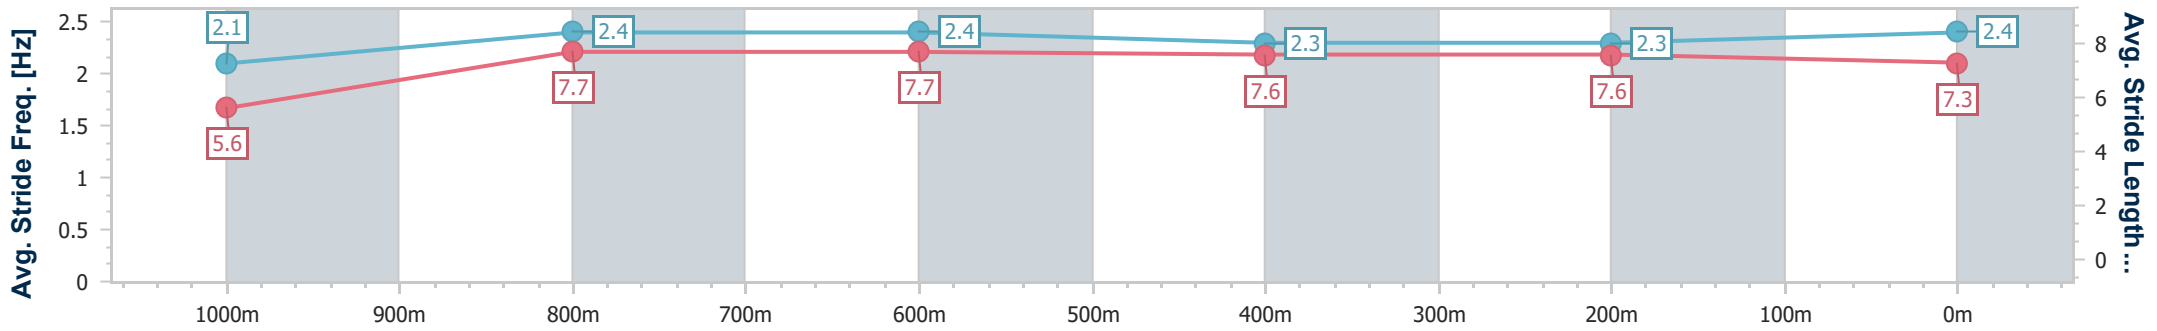

- [] Ranking at each section and finish
- .-.- No data available at this section
- NA No data available

Horse/Jockey Name	Simply Fly
Final Rank	6
Fastest Section Time (Section)	0:09.08 (Overall)
Top Speed [km/h] (Section)	67.7 (1000m)
Race State	Finished

Doomben QLD Professional

Race 7: RACECOURSE VILLAGE OPEN Handicap - 1110m

08 July 2023 - 15:23

Track Rating: Soft 5, Weather: Fine, Rail Position: +1m Entire Course

BRISBANE RACING CLUB

Section	Overall	1000m	800m	600m	400m	200m
Section Times	1:05.14 [6] (0:09.08)	0:56.06 [9] (0:10.88)	0:45.18 [9] (0:10.93)	0:34.25 [8] (0:11.40)	0:22.85 [9] (0:11.23)	0:11.62 [9] (0:11.62)
Average Speed [km/h]	43.7	66.3	66.0	62.9	63.9	62.0
Top Speed [km/h]	64.1	67.7	67.1	64.6	64.7	63.9
Avg. Dist. to Rail [m]	5.7	2.3	0.3	0.8	2.0	3.1
Avg. Stride Freq. [Hz]	2.1	2.4	2.4	2.3	2.3	2.4
Avg. Stride Length [m]	5.6	7.7	7.7	7.6	7.6	7.3

- [] Ranking at each section and finish
- .-.- No data available at this section
- NA No data available

Horse/Jockey Name	Hard Landing
Final Rank	7
Fastest Section Time (Section)	0:08.67 (Overall)
Top Speed [km/h] (Section)	68.3 (1000m)
Race State	Finished