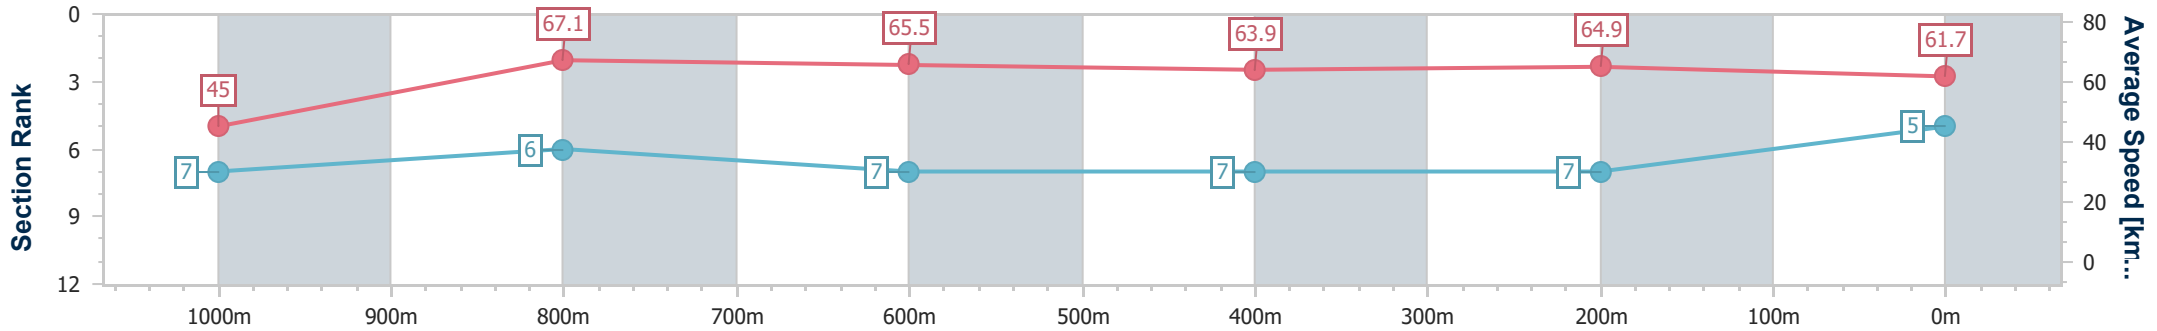

Doomben QLD Professional

Race 7: RACECOURSE VILLAGE OPEN Handicap - 1110m

08 July 2023 - 15:23

Track Rating: Soft 5, Weather: Fine, Rail Position: +1m Entire Course

BRISBANE RACING CLUB

Section	Overall	1000m	800m	600m	400m	200m
Section Times	1:05.06 [5] (0:08.80)	0:56.26 [7] (0:10.84)	0:45.42 [6] (0:11.14)	0:34.28 [7] (0:11.45)	0:22.83 [7] (0:11.15)	0:11.68 [7] (0:11.68)
Average Speed [km/h]	45.0	67.1	65.5	63.9	64.9	61.7
Top Speed [km/h]	65.2	67.7	67.0	65.2	67.1	64.7
Avg. Dist. to Rail [m]	9.1	5.7	2.7	2.7	4.0	5.0
Avg. Stride Freq. [Hz]	2.2	2.5	2.5	2.4	2.5	2.5
Avg. Stride Length [m]	5.6	7.4	7.4	7.3	7.1	7.0

- [] Ranking at each section and finish
- .-.- No data available at this section
- NA No data available

Horse/Jockey Name	Simply Fly
Final Rank	6
Fastest Section Time (Section)	0:09.08 (Overall)
Top Speed [km/h] (Section)	67.7 (1000m)
Race State	Finished