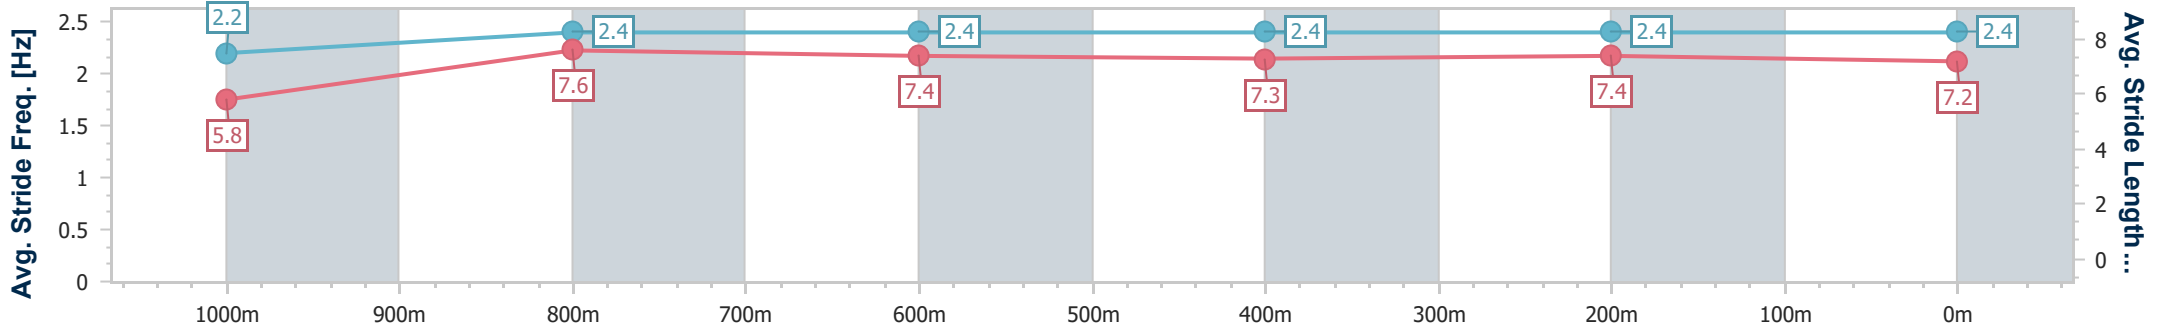

Doomben QLD Professional

Race 7: RACECOURSE VILLAGE OPEN Handicap - 1110m

08 July 2023 - 15:23

Track Rating: Soft 5, Weather: Fine, Rail Position: +1m Entire Course

BRISBANE RACING CLUB

Section	Overall	1000m	800m	600m	400m	200m
Section Times	1:04.83 [2] (0:08.65)	0:56.18 [3] (0:10.82)	0:45.36 [4] (0:11.18)	0:34.18 [6] (0:11.44)	0:22.74 [6] (0:11.09)	0:11.65 [2] (0:11.65)
Average Speed [km/h]	45.9	66.8	65.1	63.5	65.1	61.7
Top Speed [km/h]	64.7	67.5	66.2	65.0	66.3	64.4
Avg. Dist. to Rail [m]	7.1	4.0	1.9	1.8	2.1	3.4
Avg. Stride Freq. [Hz]	2.2	2.4	2.4	2.4	2.4	2.4
Avg. Stride Length [m]	5.8	7.6	7.4	7.3	7.4	7.2