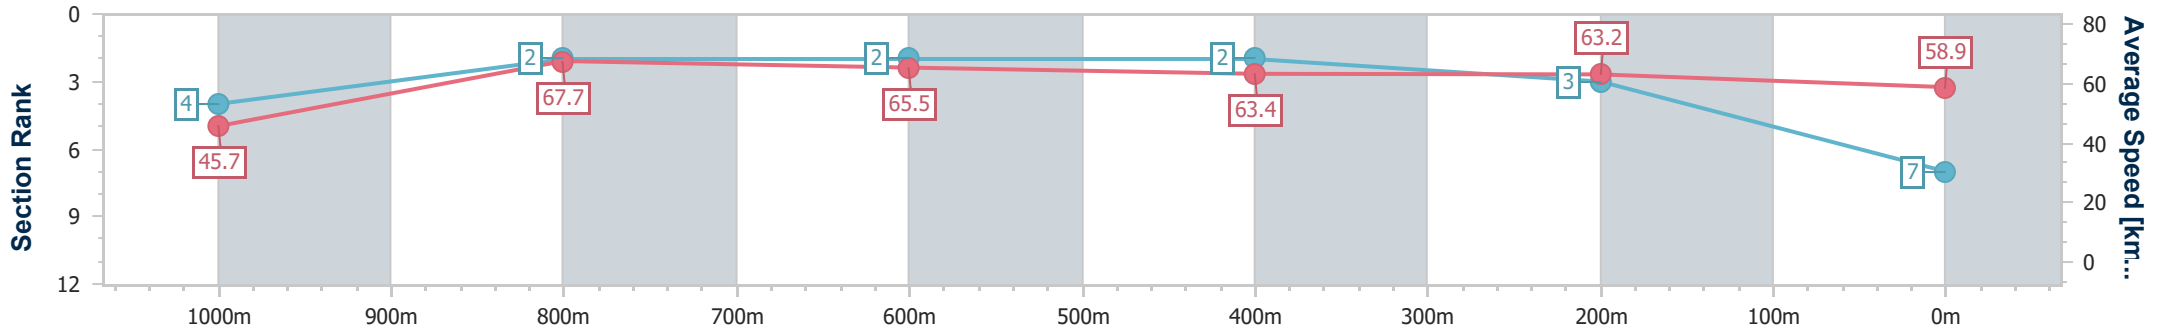

- [] Ranking at each section and finish
- .-.- No data available at this section
- NA No data available

Horse/Jockey Name	Hard Landing
Final Rank	7
Fastest Section Time (Section)	0:08.67 (Overall)
Top Speed [km/h] (Section)	68.3 (1000m)
Race State	Finished

Doomben QLD Professional
Race 7: RACECOURSE VILLAGE OPEN Handicap - 1110m
 08 July 2023 - 15:23
 Track Rating: Soft 5, Weather: Fine, Rail Position: +1m Entire Course

BRISBANE
 RACING CLUB

Section	Overall	1000m	800m	600m	400m	200m
Section Times	1:05.40 [7] (0:08.67)	0:56.73 [4] (0:10.69)	0:46.04 [2] (0:11.04)	0:35.00 [2] (0:11.40)	0:23.60 [2] (0:11.40)	0:12.20 [3] (0:12.20)
Average Speed [km/h]	45.7	67.7	65.5	63.4	63.2	58.9
Top Speed [km/h]	65.3	68.3	67.7	64.8	64.8	63.4
Avg. Dist. to Rail [m]	3.7	2.4	0.7	0.5	1.1	0.6
Avg. Stride Freq. [Hz]	2.2	2.4	2.4	2.3	2.4	2.3
Avg. Stride Length [m]	5.7	7.8	7.6	7.5	7.4	7.1