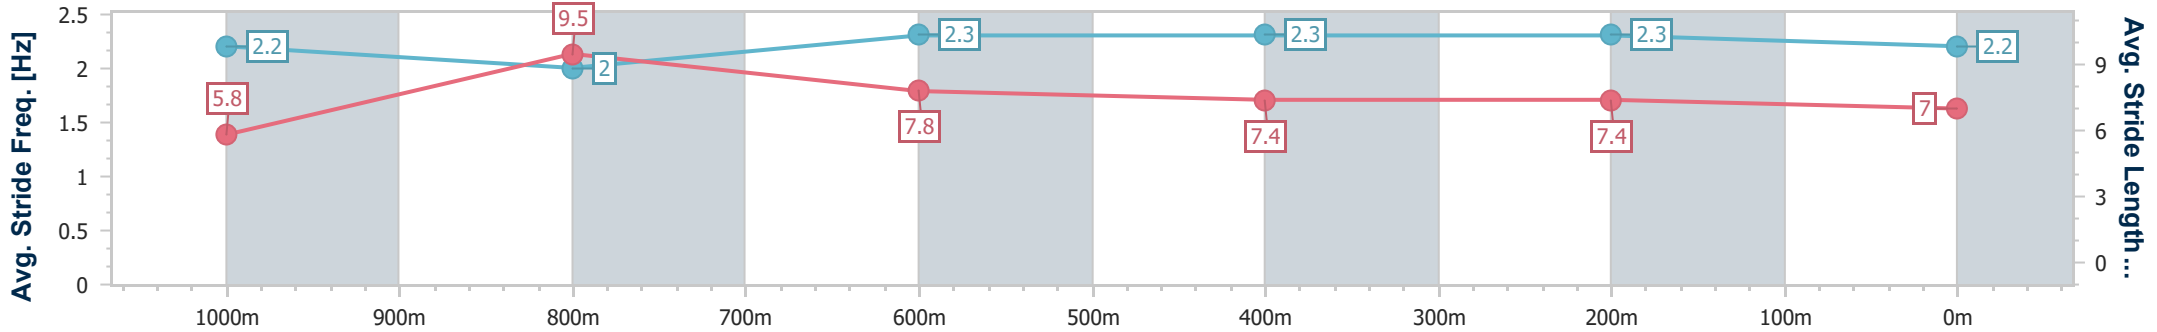

Doomben QLD Professional

Race 7: RACECOURSE VILLAGE OPEN Handicap - 1110m

08 July 2023 - 15:23

Track Rating: Soft 5, Weather: Fine, Rail Position: +1m Entire Course

BRISBANE RACING CLUB

Section	Overall	1000m	800m	600m	400m	200m
Section Times	1:05.50 [8] (0:08.89)	0:56.61 [8] (0:10.75)	0:45.86 [7] (0:10.96)	0:34.90 [4] (0:11.31)	0:23.59 [4] (0:11.34)	0:12.25 [4] (0:12.25)
Average Speed [km/h]	44.6	67.1	65.8	63.3	63.2	58.8
Top Speed [km/h]	62.9	68.8	66.9	64.5	64.6	62.2
Avg. Dist. to Rail [m]	6.2	1.7	0.3	0.8	2.0	2.2
Avg. Stride Freq. [Hz]	2.2	2.4	2.4	2.3	2.4	2.3
Avg. Stride Length [m]	5.6	7.7	7.5	7.5	7.3	7.0

- [] Ranking at each section and finish
- .-.- No data available at this section
- NA No data available

Horse/Jockey Name	Sea Raider
Final Rank	9
Fastest Section Time (Section)	0:08.61 (Overall)
Top Speed [km/h] (Section)	70.4 (1000m)
Race State	Finished

Doomben QLD Professional
Race 7: RACECOURSE VILLAGE OPEN Handicap - 1110m
 08 July 2023 - 15:23
 Track Rating: Soft 5, Weather: Fine, Rail Position: +1m Entire Course

BRISBANE
RACING CLUB

Section	Overall	1000m	800m	600m	400m	200m
Section Times	1:06.36 [9] (0:08.61)	0:57.75 [1] (0:10.75)	0:47.00 [1] (0:11.09)	0:35.91 [3] (0:11.40)	0:24.51 [3] (0:11.62)	0:12.89 [8] (0:12.89)
Average Speed [km/h]	46.1	67.9	65.8	63.3	62.0	55.9
Top Speed [km/h]	64.8	70.4	67.2	64.5	63.3	60.9
Avg. Dist. to Rail [m]	10.3	7.4	2.4	0.7	1.5	1.2
Avg. Stride Freq. [Hz]	2.2	2.0	2.3	2.3	2.3	2.2
Avg. Stride Length [m]	5.8	9.5	7.8	7.4	7.4	7.0

- [] Ranking at each section and finish
- .-.- No data available at this section
- NA No data available