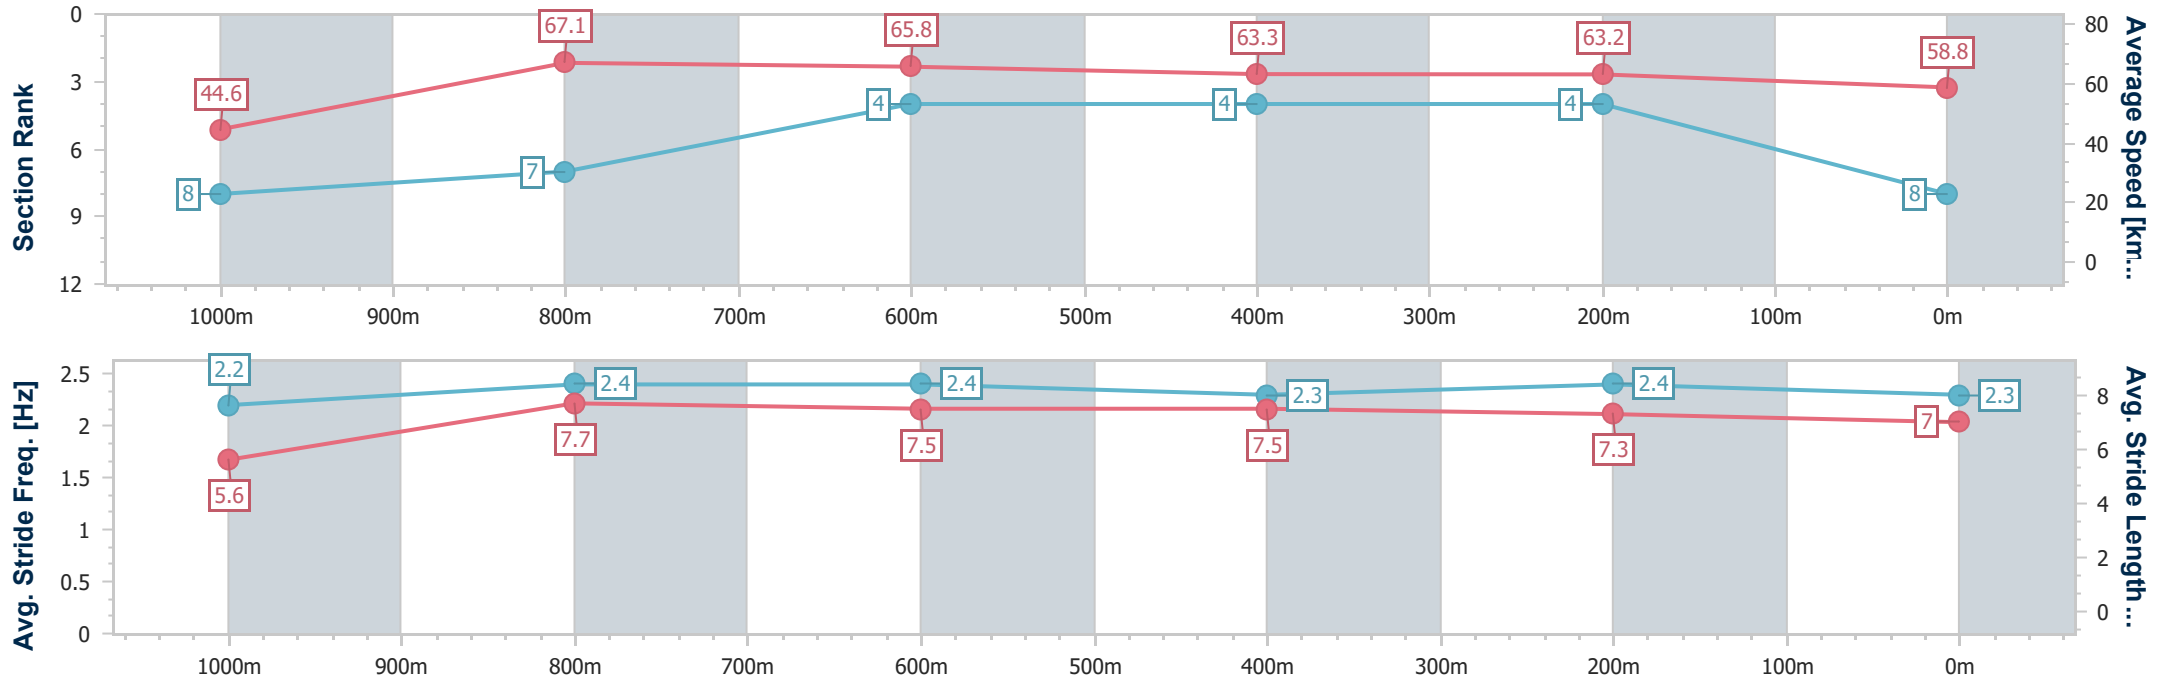

Doomben QLD Professional

Race 7: RACECOURSE VILLAGE OPEN Handicap - 1110m

08 July 2023 - 15:23

Track Rating: Soft 5, Weather: Fine, Rail Position: +1m Entire Course

BRISBANE RACING CLUB

Section	Overall	1000m	800m	600m	400m	200m
Section Times	1:05.50 [8] (0:08.89)	0:56.61 [8] (0:10.75)	0:45.86 [7] (0:10.96)	0:34.90 [4] (0:11.31)	0:23.59 [4] (0:11.34)	0:12.25 [4] (0:12.25)
Average Speed [km/h]	44.6	67.1	65.8	63.3	63.2	58.8
Top Speed [km/h]	62.9	68.8	66.9	64.5	64.6	62.2
Avg. Dist. to Rail [m]	6.2	1.7	0.3	0.8	2.0	2.2
Avg. Stride Freq. [Hz]	2.2	2.4	2.4	2.3	2.4	2.3
Avg. Stride Length [m]	5.6	7.7	7.5	7.5	7.3	7.0

- [] Ranking at each section and finish
- .-.- No data available at this section
- NA No data available

Horse/Jockey Name	Sea Raider
Final Rank	9
Fastest Section Time (Section)	0:08.61 (Overall)
Top Speed [km/h] (Section)	70.4 (1000m)
Race State	Finished