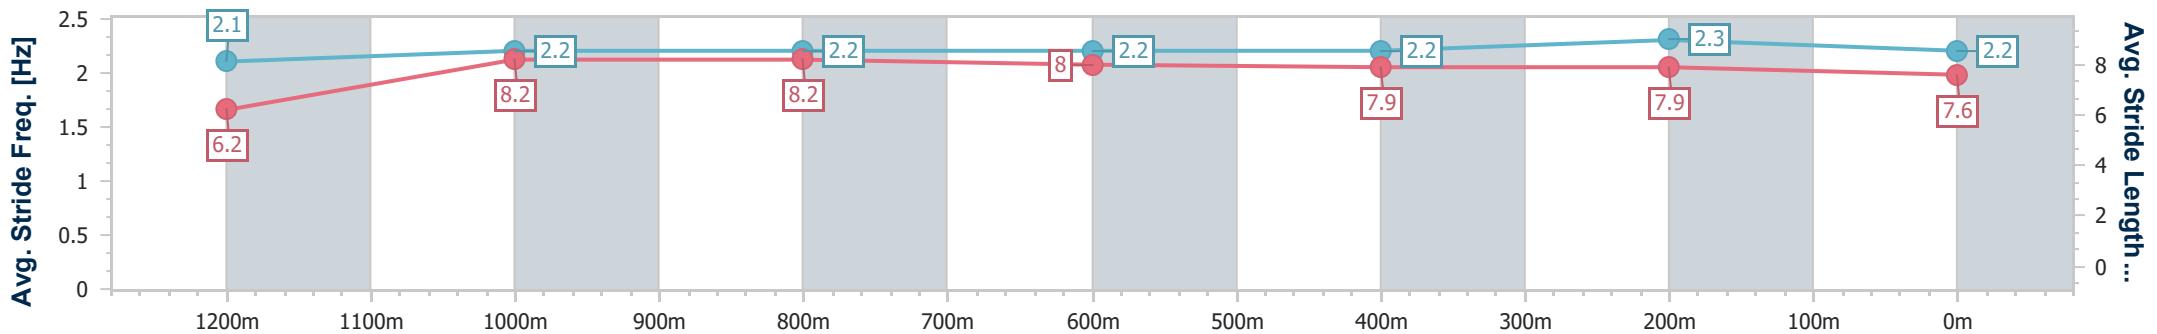

Horse/Jockey Name	Al Aabir
Final Rank	4
Fastest Section Time (Section)	0:10.82 (1200m)
Top Speed [km/h] (Section)	68.1 (1000m)
Race State	Finished

Doomben QLD Professional
Race 8: SPRING CARNIVAL ON SALE NOW OPEN Handicap - 1350m
19 August 2023 - 16:00
Track Rating: Good 4, Weather: Fine, Rail Position: +0.5m Entire

BRISBANE
RACING CLUB

Section	Overall	1200m	1000m	800m	600m	400m	200m
Section Times	1:18.80 [4] (0:11.55)	1:07.25 [12] (0:10.82)	0:56.43 [12] (0:10.91)	0:45.52 [12] (0:11.20)	0:34.32 [12] (0:11.21)	0:23.11 [11] (0:11.20)	0:11.91 [8] (0:11.91)
Average Speed [km/h]	46.9	66.5	66.3	64.4	64.1	64.6	60.5
Top Speed [km/h]	64.2	67.7	68.1	65.2	64.9	65.5	64.0
Avg. Dist. to Rail [m]	10.9	2.9	2.0	0.4	0.8	4.5	6.9
Avg. Stride Freq. [Hz]	2.1	2.2	2.2	2.2	2.2	2.3	2.2
Avg. Stride Length [m]	6.2	8.2	8.2	8.0	7.9	7.9	7.6

- [ ] Ranking at each section and finish
- -.-.- No data available at this section
- NA No data available