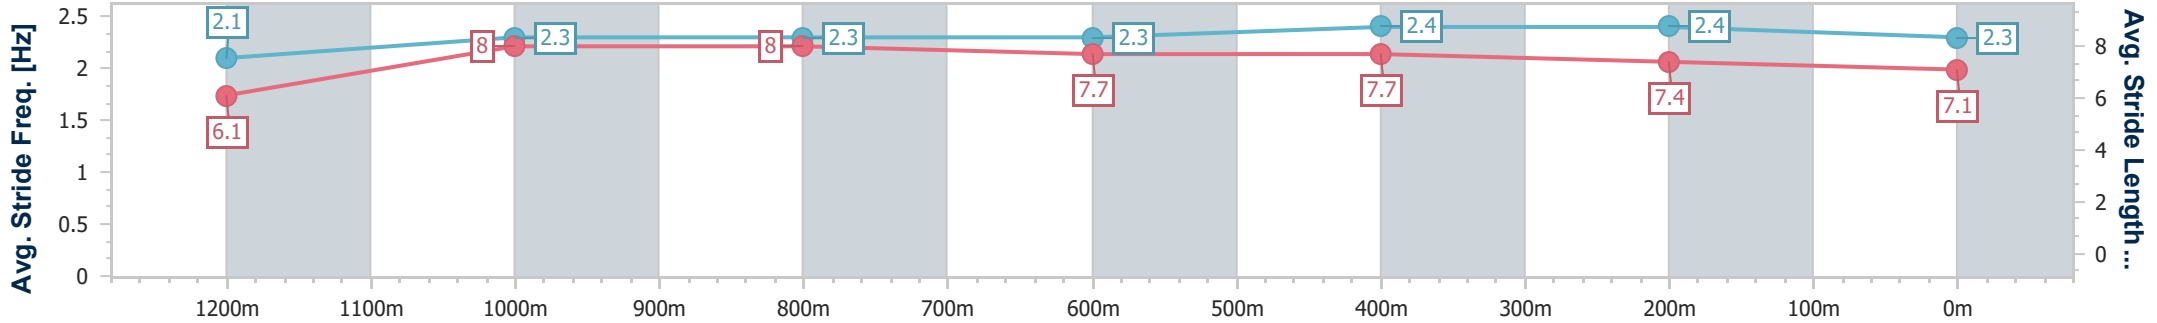

Section	Overall	1200m	1000m	800m	600m	400m	200m
Section Times	1:19.13 [6] (0:11.49)	1:07.64 [11] (0:10.66)	0:56.98 [11] (0:10.79)	0:46.19 [10] (0:11.38)	0:34.81 [10] (0:11.20)	0:23.61 [9] (0:11.20)	0:12.41 [6] (0:12.41)
Average Speed [km/h]	47.0	67.6	66.8	64.3	65.7	65.0	58.0
Top Speed [km/h]	65.5	68.4	69.1	65.7	66.4	66.7	62.7
Avg. Dist. to Rail [m]	6.5	1.2	0.8	2.9	4.0	7.2	7.2
Avg. Stride Freq. [Hz]	2.1	2.3	2.3	2.3	2.4	2.4	2.3
Avg. Stride Length [m]	6.1	8.0	8.0	7.7	7.7	7.4	7.1