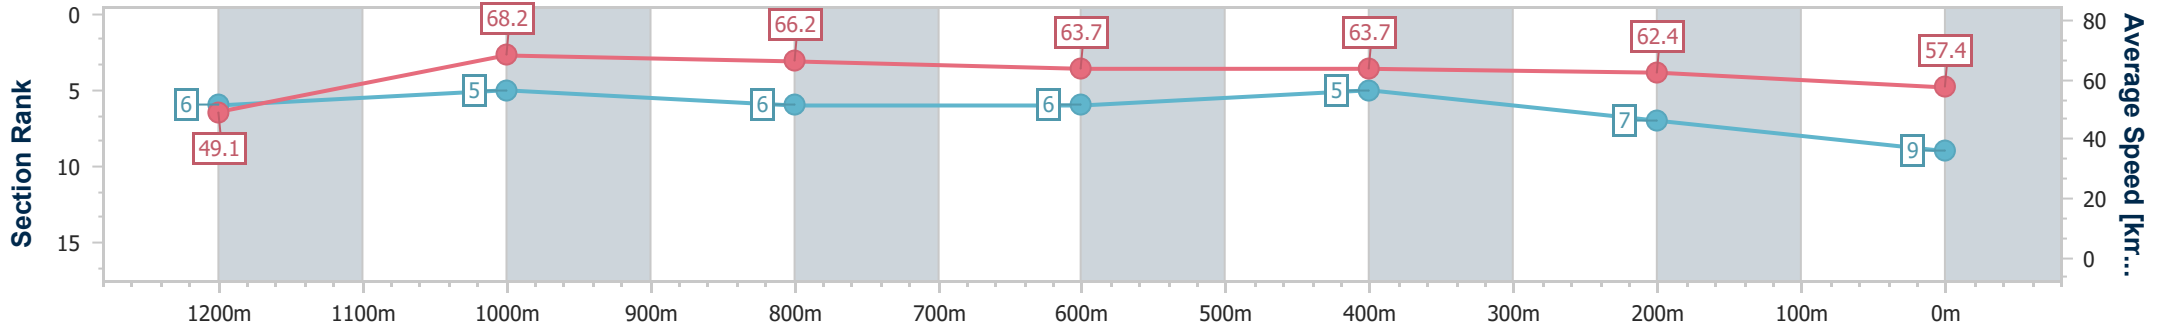

Doomben QLD Professional  
Race 8: SPRING CARNIVAL ON SALE NOW OPEN Handicap - 1350m

19 August 2023 - 16:00

Track Rating: Good 4, Weather: Fine, Rail Position: +0.5m Entire

BRISBANE RACING CLUB

Section	Overall	1200m	1000m	800m	600m	400m	200m
Section Times	1:19.34 [9] (0:10.99)	1:08.35 [6] (0:10.55)	0:57.80 [5] (0:10.94)	0:46.86 [6] (0:11.40)	0:35.46 [6] (0:11.34)	0:24.12 [5] (0:11.57)	0:12.55 [7] (0:12.55)
Average Speed [km/h]	49.1	68.2	66.2	63.7	63.7	62.4	57.4
Top Speed [km/h]	66.4	69.8	69.0	64.7	64.5	64.1	61.5
Avg. Dist. to Rail [m]	4.6	3.1	2.4	1.6	0.8	0.7	1.4
Avg. Stride Freq. [Hz]	2.3	2.3	2.3	2.3	2.3	2.3	2.2
Avg. Stride Length [m]	5.9	8.1	7.8	7.7	7.5	7.4	7.1

- [ ] Ranking at each section and finish
- .-.- No data available at this section
- NA No data available

Horse/Jockey Name	Stampe
Final Rank	10
Fastest Section Time (Section)	0:10.59 (1200m)
Top Speed [km/h] (Section)	68.4 (1200m)
Race State	Finished