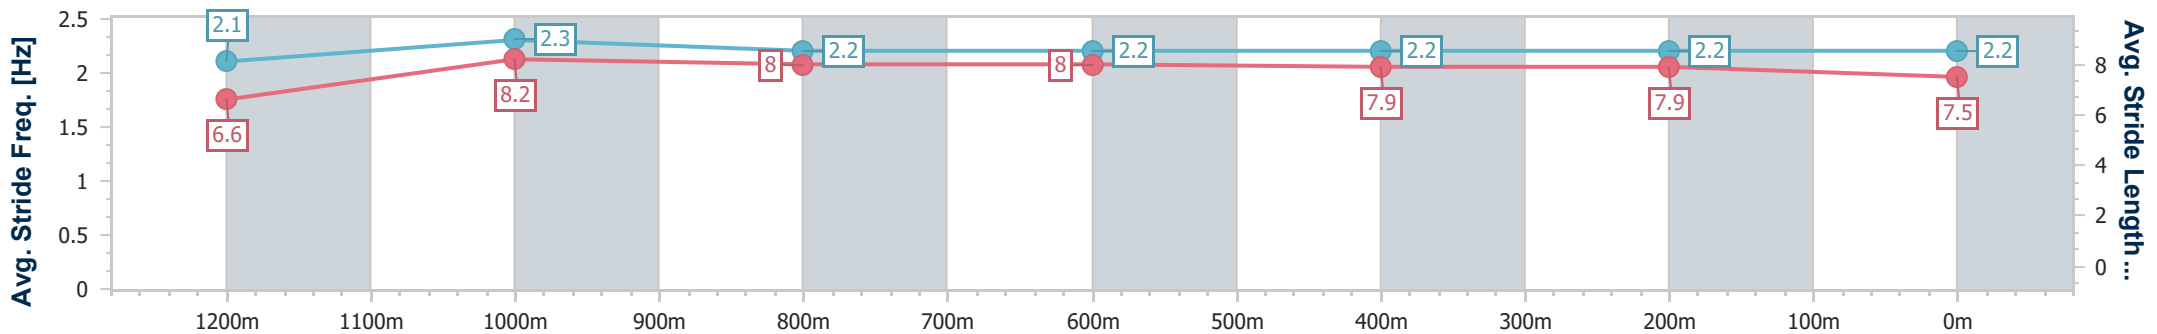

Horse/Jockey Name	Don't Stop
Final Rank	3
Fastest Section Time (Section)	0:10.51 (1200m)
Top Speed [km/h] (Section)	69.9 (1200m)
Race State	Finished

Doomben QLD Professional
Race 8: SPRING CARNIVAL ON SALE NOW OPEN Handicap - 1350m
19 August 2023 - 16:00
Track Rating: Good 4, Weather: Fine, Rail Position: +0.5m Entire

BRISBANE
RACING CLUB

Section	Overall	1200m	1000m	800m	600m	400m	200m
Section Times	1:18.72 [3] (0:10.87)	1:07.85 [3] (0:10.51)	0:57.34 [3] (0:10.84)	0:46.50 [3] (0:11.43)	0:35.07 [4] (0:11.41)	0:23.66 [3] (0:11.46)	0:12.20 [3] (0:12.20)
Average Speed [km/h]	49.7	68.6	66.6	63.5	63.0	62.7	59.0
Top Speed [km/h]	66.3	69.9	69.6	64.1	64.3	63.4	62.5
Avg. Dist. to Rail [m]	6.5	3.7	2.1	1.0	0.3	0.9	3.0
Avg. Stride Freq. [Hz]	2.1	2.3	2.2	2.2	2.2	2.2	2.2
Avg. Stride Length [m]	6.6	8.2	8.0	8.0	7.9	7.9	7.5

- [ ] Ranking at each section and finish
- -.-.- No data available at this section
- NA No data available