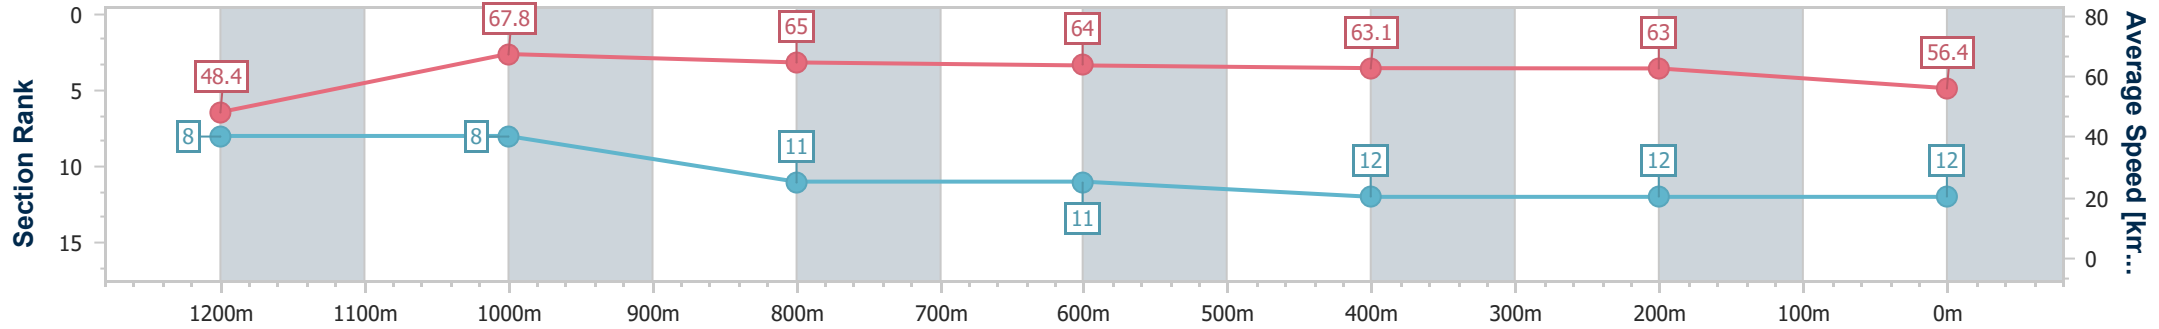

Doomben QLD Professional  
Race 8: SPRING CARNIVAL ON SALE NOW OPEN Handicap - 1350m

19 August 2023 - 16:00

Track Rating: Good 4, Weather: Fine, Rail Position: +0.5m Entire

BRISBANE RACING CLUB

Section	Overall	1200m	1000m	800m	600m	400m	200m
Section Times	1:20.20 [12] (0:11.17)	1:09.03 [8] (0:10.61)	0:58.42 [8] (0:11.16)	0:47.26 [11] (0:11.39)	0:35.87 [11] (0:11.64)	0:24.23 [12] (0:11.47)	0:12.76 [12] (0:12.76)
Average Speed [km/h]	48.4	67.8	65.0	64.0	63.1	63.0	56.4
Top Speed [km/h]	66.2	68.4	67.9	64.6	64.8	63.7	61.9
Avg. Dist. to Rail [m]	8.8	3.3	2.0	2.5	3.7	1.8	0.7
Avg. Stride Freq. [Hz]	2.3	2.4	2.4	2.4	2.3	2.3	2.2
Avg. Stride Length [m]	5.9	7.7	7.5	7.5	7.3	7.4	7.0

- [ ] Ranking at each section and finish
- .-.- No data available at this section
- NA No data available