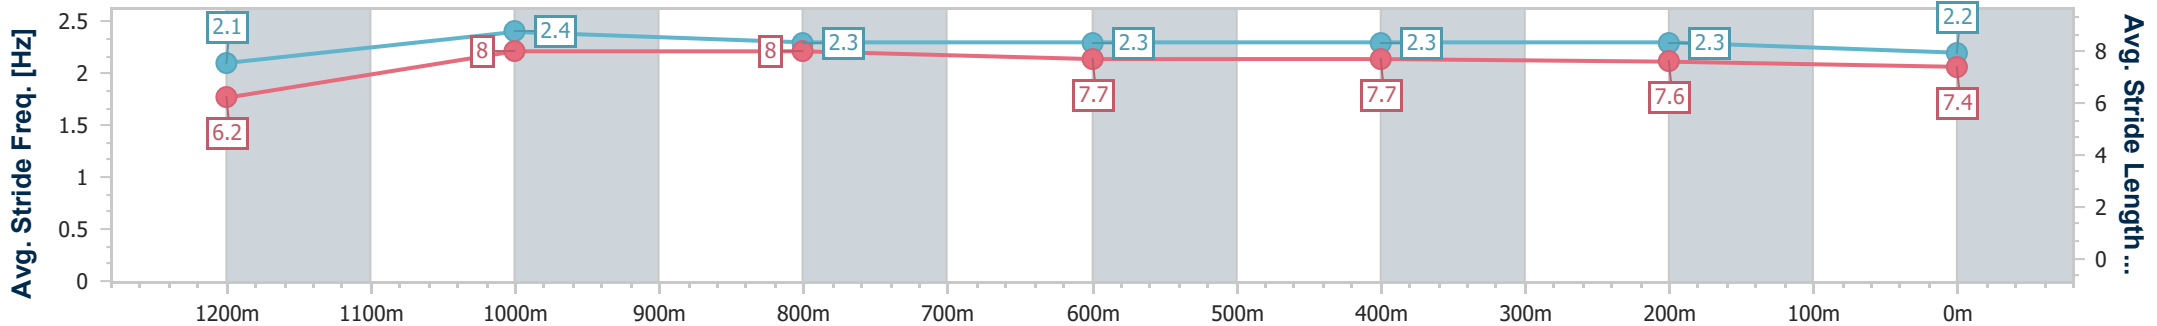

Doomben QLD Professional  
Race 8: SPRING CARNIVAL ON SALE NOW OPEN Handicap - 1350m

19 August 2023 - 16:00

Track Rating: Good 4, Weather: Fine, Rail Position: +0.5m Entire

BRISBANE RACING CLUB

Section	Overall	1200m	1000m	800m	600m	400m	200m
Section Times	1:19.26 [8] (0:11.37)	1:07.89 [10] (0:10.51)	0:57.38 [9] (0:10.79)	0:46.59 [8] (0:11.37)	0:35.22 [8] (0:11.41)	0:23.81 [8] (0:11.49)	0:12.32 [10] (0:12.32)
Average Speed [km/h]	47.5	68.5	66.7	63.1	62.5	62.4	58.4
Top Speed [km/h]	67.3	69.2	68.8	65.2	64.1	63.3	62.3
Avg. Dist. to Rail [m]	4.7	0.3	0.2	0.9	1.8	1.2	0.3
Avg. Stride Freq. [Hz]	2.1	2.4	2.3	2.3	2.3	2.3	2.2
Avg. Stride Length [m]	6.2	8.0	8.0	7.7	7.7	7.6	7.4