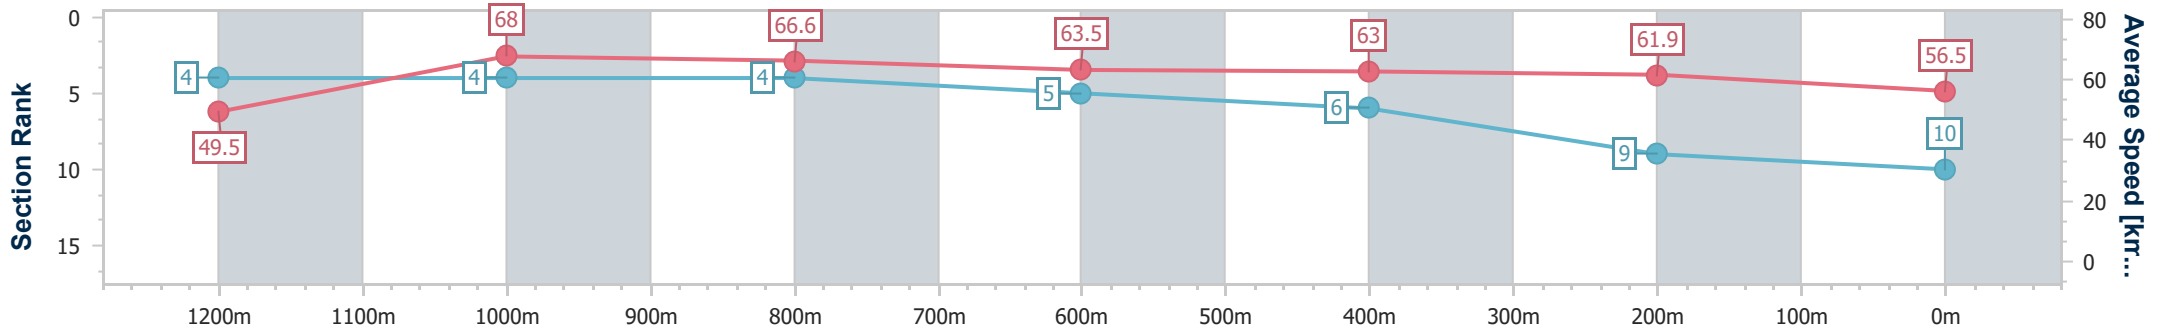

- [ ] Ranking at each section and finish
- .-.- No data available at this section
- NA No data available

Horse/Jockey Name	Stampe
Final Rank	10
Fastest Section Time (Section)	0:10.59 (1200m)
Top Speed [km/h] (Section)	68.4 (1200m)
Race State	Finished

Section	Overall	1200m	1000m	800m	600m	400m	200m
Section Times	1:19.66 [10] (0:10.92)	1:08.74 [4] (0:10.59)	0:58.15 [4] (0:10.89)	0:47.26 [4] (0:11.38)	0:35.88 [5] (0:11.47)	0:24.41 [6] (0:11.67)	0:12.74 [9] (0:12.74)
Average Speed [km/h]	49.5	68.0	66.6	63.5	63.0	61.9	56.5
Top Speed [km/h]	66.9	68.4	68.3	64.8	64.0	62.9	60.3
Avg. Dist. to Rail [m]	9.2	5.3	3.0	1.2	0.4	3.0	6.7
Avg. Stride Freq. [Hz]	2.3	2.5	2.4	2.4	2.4	2.4	2.2
Avg. Stride Length [m]	6.0	7.6	7.6	7.4	7.3	7.2	7.1