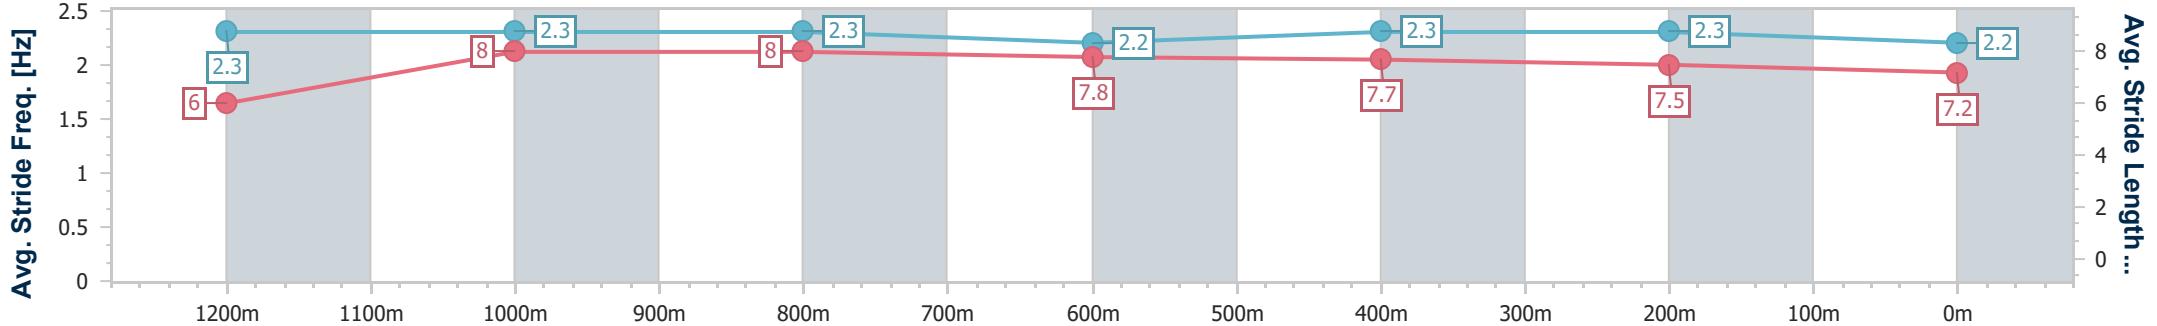

Section	Overall	1200m	1000m	800m	600m	400m	200m
Section Times	1:19.04 [5] (0:11.07)	1:07.97 [7] (0:10.62)	0:57.35 [7] (0:10.95)	0:46.40 [7] (0:11.37)	0:35.03 [7] (0:11.26)	0:23.77 [7] (0:11.38)	0:12.39 [5] (0:12.39)
Average Speed [km/h]	48.8	67.8	66.0	63.4	63.8	63.5	58.1
Top Speed [km/h]	66.8	68.3	68.1	64.8	65.2	65.2	62.1
Avg. Dist. to Rail [m]	10.4	5.7	1.9	0.3	0.6	3.5	4.2
Avg. Stride Freq. [Hz]	2.3	2.3	2.3	2.2	2.3	2.3	2.2
Avg. Stride Length [m]	6.0	8.0	8.0	7.8	7.7	7.5	7.2