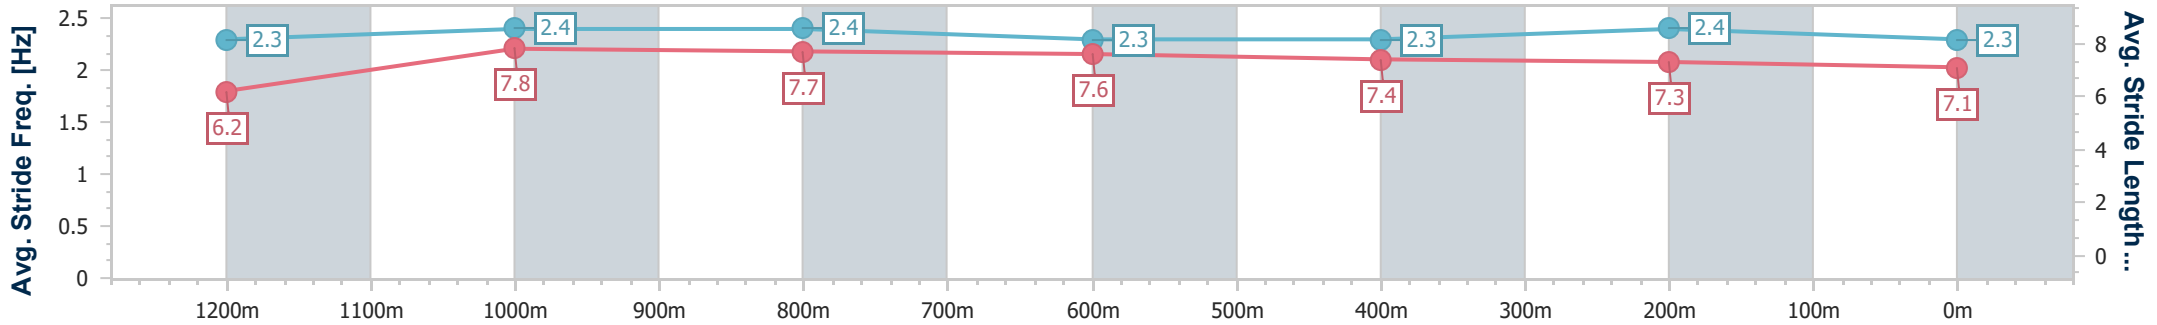

Section	Overall	1200m	1000m	800m	600m	400m	200m
Section Times	1:18.41 [1] (0:10.84)	1:07.57 [2] (0:10.49)	0:57.08 [2] (0:10.80)	0:46.28 [2] (0:11.22)	0:35.06 [2] (0:11.53)	0:23.53 [2] (0:11.38)	0:12.15 [1] (0:12.15)
Average Speed [km/h]	49.9	68.5	66.9	63.6	61.4	63.0	59.1
Top Speed [km/h]	66.4	70.3	69.8	64.8	62.9	65.3	63.8
Avg. Dist. to Rail [m]	4.1	2.4	1.2	1.6	3.0	1.1	1.4
Avg. Stride Freq. [Hz]	2.3	2.4	2.4	2.3	2.3	2.4	2.3
Avg. Stride Length [m]	6.2	7.8	7.7	7.6	7.4	7.3	7.1