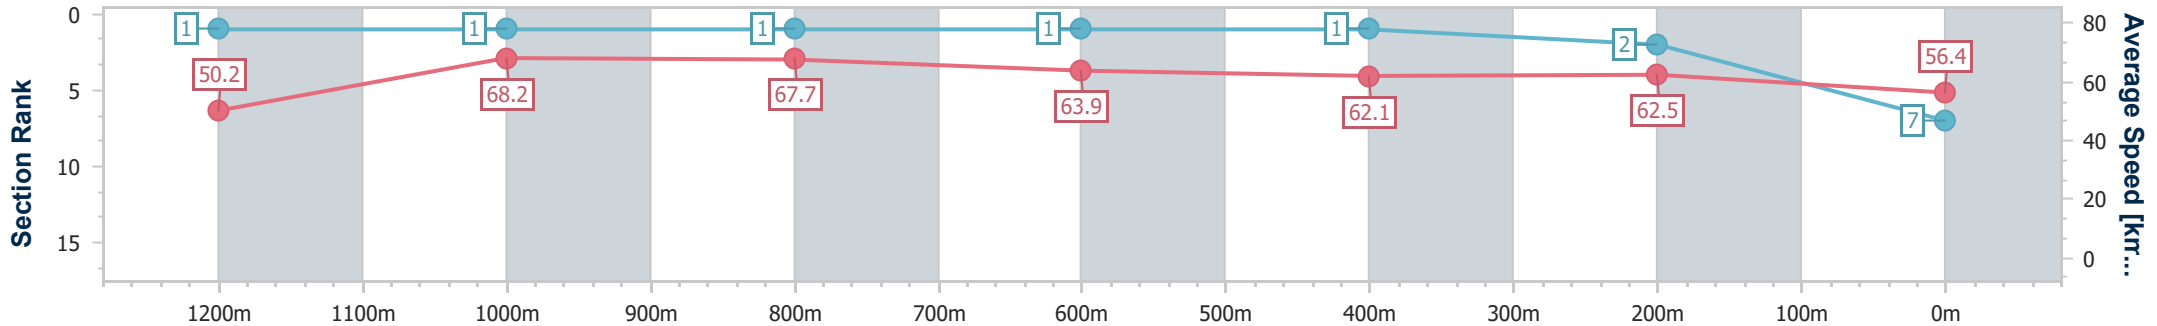

Section	Overall	1200m	1000m	800m	600m	400m	200m
Section Times	1:19.13 [7] (0:10.77)	1:08.36 [1] (0:10.55)	0:57.81 [1] (0:10.71)	0:47.10 [1] (0:11.26)	0:35.84 [1] (0:11.56)	0:24.28 [1] (0:11.51)	0:12.77 [2] (0:12.77)
Average Speed [km/h]	50.2	68.2	67.7	63.9	62.1	62.5	56.4
Top Speed [km/h]	66.8	69.7	70.4	64.7	63.8	64.3	61.4
Avg. Dist. to Rail [m]	8.1	4.8	3.0	0.6	0.5	0.8	2.5
Avg. Stride Freq. [Hz]	2.3	2.3	2.3	2.3	2.3	2.3	2.2
Avg. Stride Length [m]	6.1	8.1	7.9	7.7	7.6	7.5	7.0