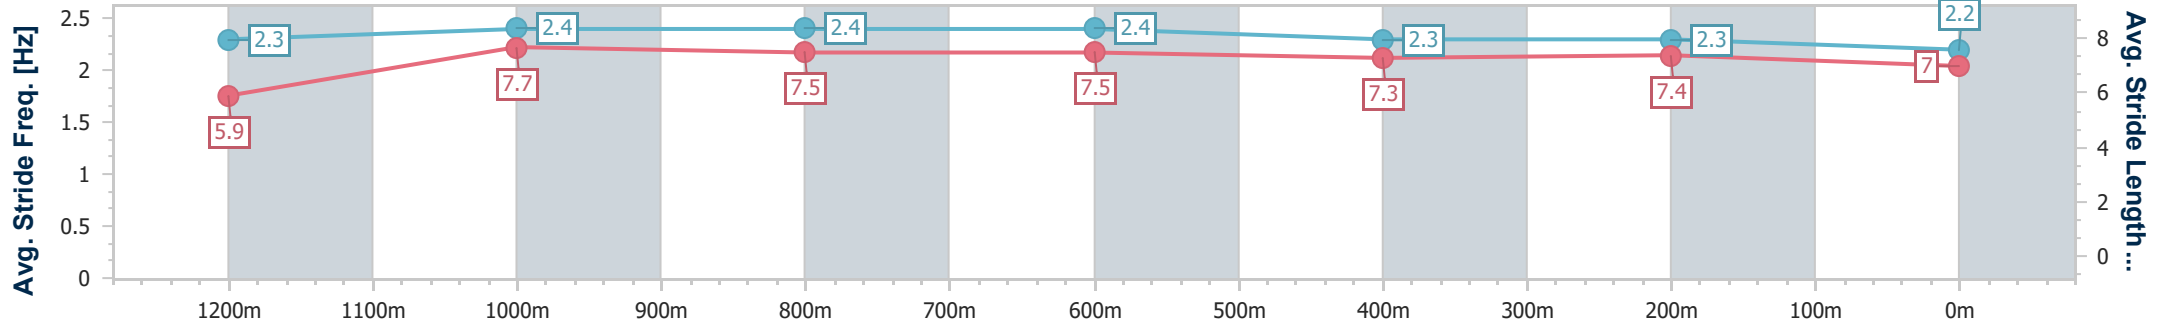

Doomben QLD Professional  
Race 8: SPRING CARNIVAL ON SALE NOW OPEN Handicap - 1350m

19 August 2023 - 16:00

Track Rating: Good 4, Weather: Fine, Rail Position: +0.5m Entire

BRISBANE RACING CLUB

Section	Overall	1200m	1000m	800m	600m	400m	200m
Section Times	1:20.20 [12] (0:11.17)	1:09.03 [8] (0:10.61)	0:58.42 [8] (0:11.16)	0:47.26 [11] (0:11.39)	0:35.87 [11] (0:11.64)	0:24.23 [12] (0:11.47)	0:12.76 [12] (0:12.76)
Average Speed [km/h]	48.4	67.8	65.0	64.0	63.1	63.0	56.4
Top Speed [km/h]	66.2	68.4	67.9	64.6	64.8	63.7	61.9
Avg. Dist. to Rail [m]	8.8	3.3	2.0	2.5	3.7	1.8	0.7
Avg. Stride Freq. [Hz]	2.3	2.4	2.4	2.4	2.3	2.3	2.2
Avg. Stride Length [m]	5.9	7.7	7.5	7.5	7.3	7.4	7.0

- [ ] Ranking at each section and finish
- .-.- No data available at this section
- NA No data available