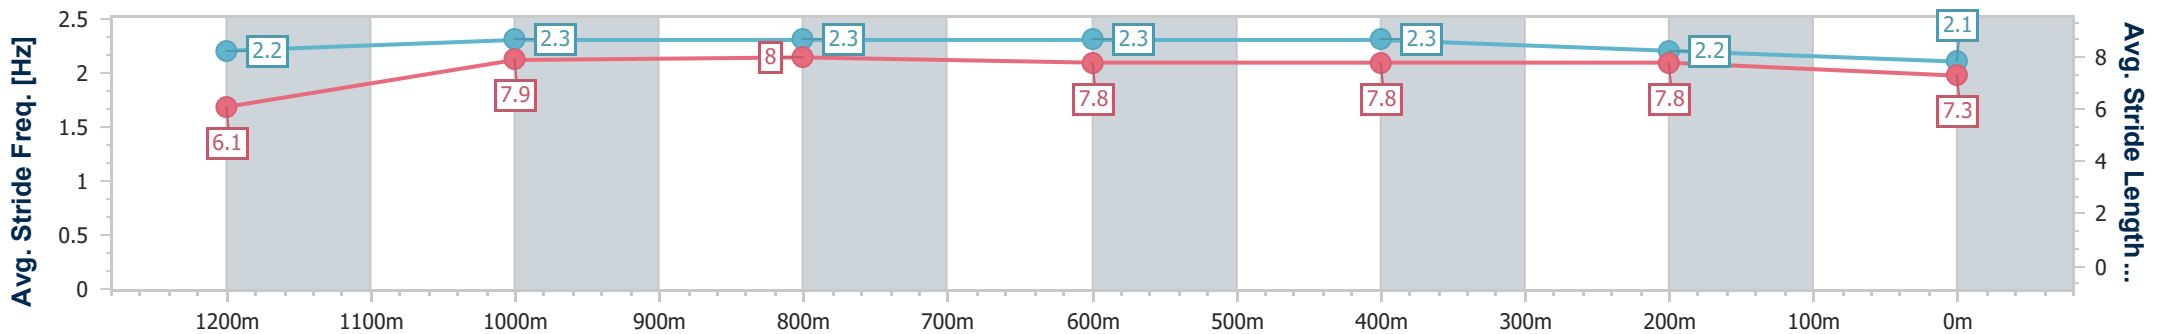

Horse/Jockey Name	Broken Hero
Final Rank	11
Fastest Section Time (Section)	0:10.63 (1200m)
Top Speed [km/h] (Section)	69.6 (1000m)
Race State	Finished

Doomben QLD Professional
Race 8: SPRING CARNIVAL ON SALE NOW OPEN Handicap - 1350m
19 August 2023 - 16:00
Track Rating: Good 4, Weather: Fine, Rail Position: +0.5m Entire

BRISBANE
RACING CLUB

Section	Overall	1200m	1000m	800m	600m	400m	200m
Section Times	1:19.89 [11] (0:11.28)	1:08.61 [9] (0:10.63)	0:57.98 [10] (0:10.88)	0:47.10 [9] (0:11.37)	0:35.73 [9] (0:11.36)	0:24.37 [10] (0:11.55)	0:12.82 [11] (0:12.82)
Average Speed [km/h]	48.0	67.6	66.6	63.8	63.3	62.3	56.2
Top Speed [km/h]	66.8	68.9	69.6	64.4	63.9	63.4	60.5
Avg. Dist. to Rail [m]	4.3	1.8	2.2	1.3	0.4	1.1	3.8
Avg. Stride Freq. [Hz]	2.2	2.3	2.3	2.3	2.3	2.2	2.1
Avg. Stride Length [m]	6.1	7.9	8.0	7.8	7.8	7.8	7.3

- [ ] Ranking at each section and finish
- -.-.- No data available at this section
- NA No data available