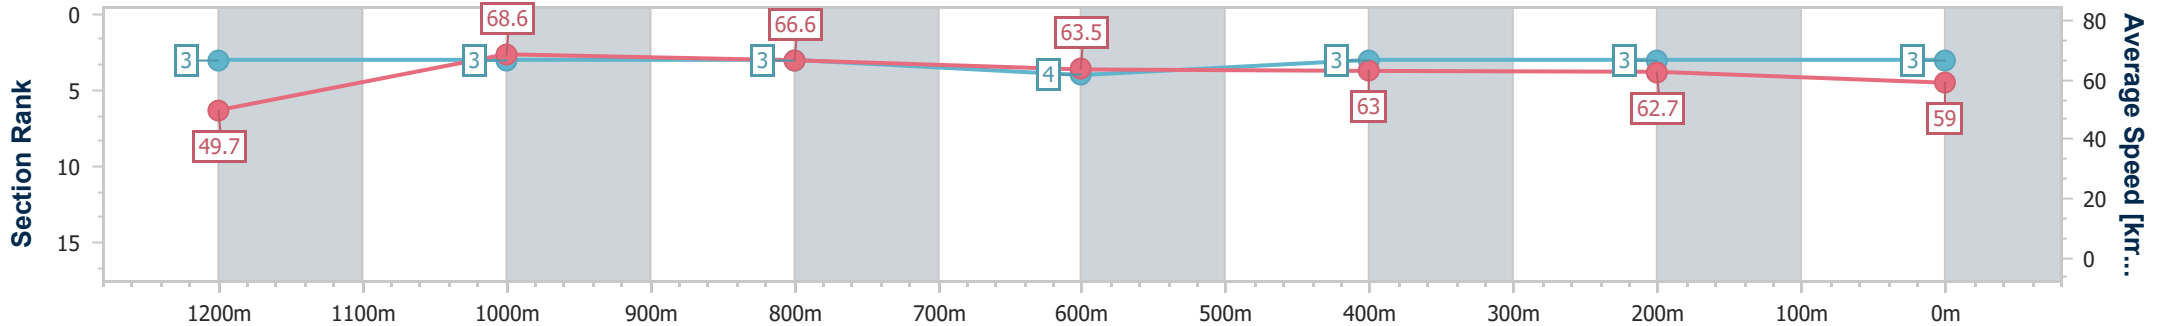

Horse/Jockey Name	Don't Stop
Final Rank	3
Fastest Section Time (Section)	0:10.51 (1200m)
Top Speed [km/h] (Section)	69.9 (1200m)
Race State	Finished

Doomben QLD Professional
Race 8: SPRING CARNIVAL ON SALE NOW OPEN Handicap - 1350m
19 August 2023 - 16:00
Track Rating: Good 4, Weather: Fine, Rail Position: +0.5m Entire

BRISBANE
RACING CLUB

Section	Overall	1200m	1000m	800m	600m	400m	200m
Section Times	1:18.72 [3] (0:10.87)	1:07.85 [3] (0:10.51)	0:57.34 [3] (0:10.84)	0:46.50 [3] (0:11.43)	0:35.07 [4] (0:11.41)	0:23.66 [3] (0:11.46)	0:12.20 [3] (0:12.20)
Average Speed [km/h]	49.7	68.6	66.6	63.5	63.0	62.7	59.0
Top Speed [km/h]	66.3	69.9	69.6	64.1	64.3	63.4	62.5
Avg. Dist. to Rail [m]	6.5	3.7	2.1	1.0	0.3	0.9	3.0
Avg. Stride Freq. [Hz]	2.1	2.3	2.2	2.2	2.2	2.2	2.2
Avg. Stride Length [m]	6.6	8.2	8.0	8.0	7.9	7.9	7.5

- [ ] Ranking at each section and finish
- -.-.- No data available at this section
- NA No data available