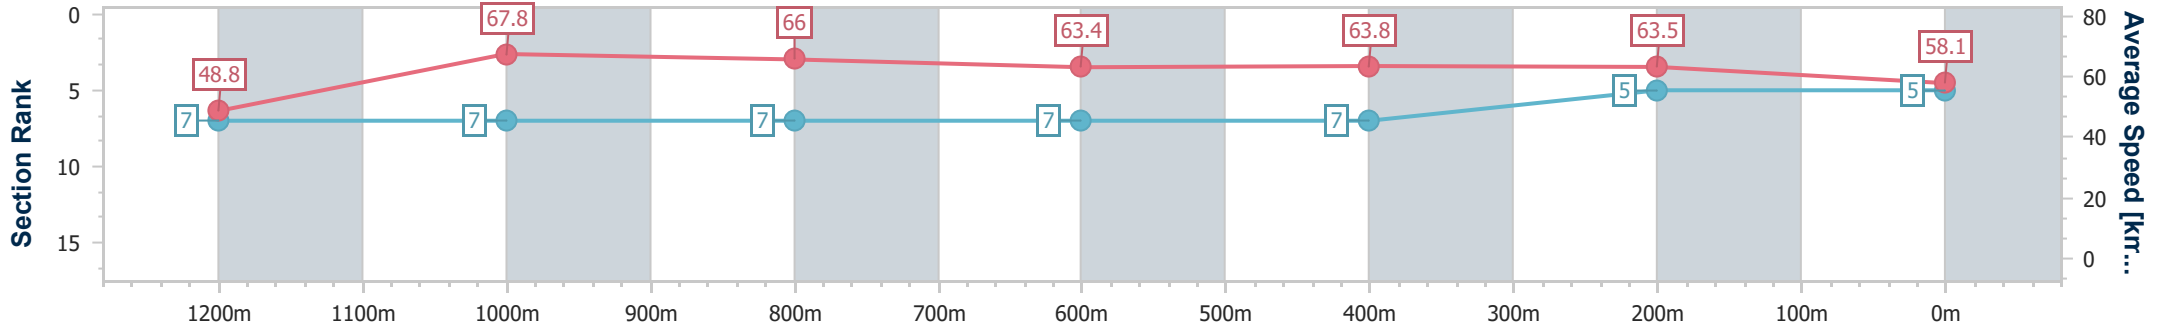

Section	Overall	1200m	1000m	800m	600m	400m	200m
Section Times	1:19.04 [5] (0:11.07)	1:07.97 [7] (0:10.62)	0:57.35 [7] (0:10.95)	0:46.40 [7] (0:11.37)	0:35.03 [7] (0:11.26)	0:23.77 [7] (0:11.38)	0:12.39 [5] (0:12.39)
Average Speed [km/h]	48.8	67.8	66.0	63.4	63.8	63.5	58.1
Top Speed [km/h]	66.8	68.3	68.1	64.8	65.2	65.2	62.1
Avg. Dist. to Rail [m]	10.4	5.7	1.9	0.3	0.6	3.5	4.2
Avg. Stride Freq. [Hz]	2.3	2.3	2.3	2.2	2.3	2.3	2.2
Avg. Stride Length [m]	6.0	8.0	8.0	7.8	7.7	7.5	7.2