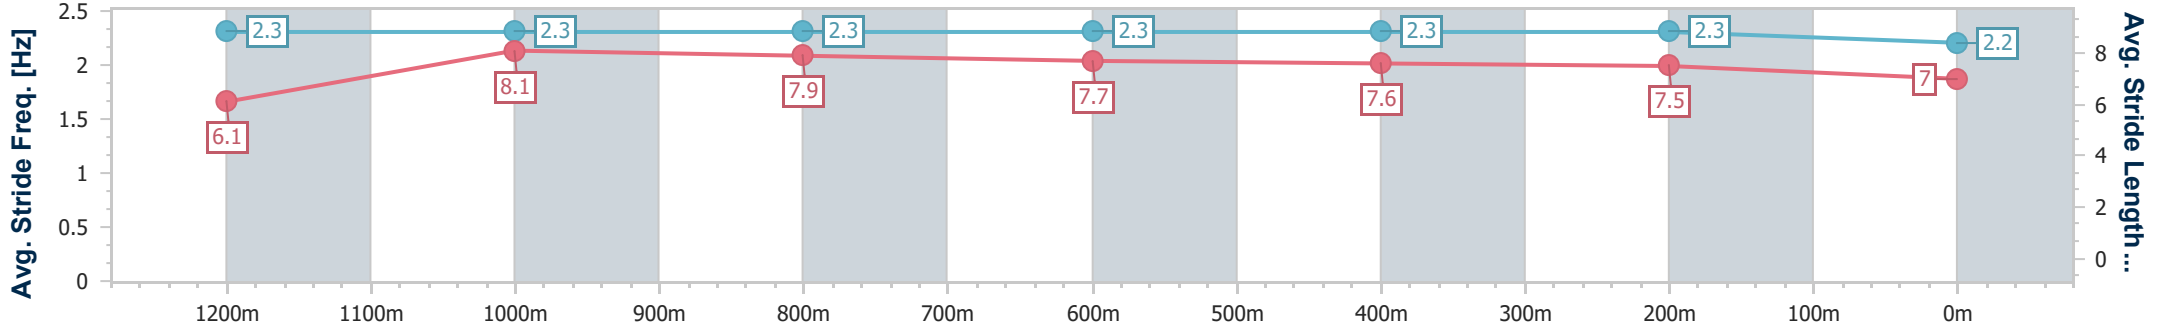

Section	Overall	1200m	1000m	800m	600m	400m	200m
Section Times	1:19.13 [7] (0:10.77)	1:08.36 [1] (0:10.55)	0:57.81 [1] (0:10.71)	0:47.10 [1] (0:11.26)	0:35.84 [1] (0:11.56)	0:24.28 [1] (0:11.51)	0:12.77 [2] (0:12.77)
Average Speed [km/h]	50.2	68.2	67.7	63.9	62.1	62.5	56.4
Top Speed [km/h]	66.8	69.7	70.4	64.7	63.8	64.3	61.4
Avg. Dist. to Rail [m]	8.1	4.8	3.0	0.6	0.5	0.8	2.5
Avg. Stride Freq. [Hz]	2.3	2.3	2.3	2.3	2.3	2.3	2.2
Avg. Stride Length [m]	6.1	8.1	7.9	7.7	7.6	7.5	7.0