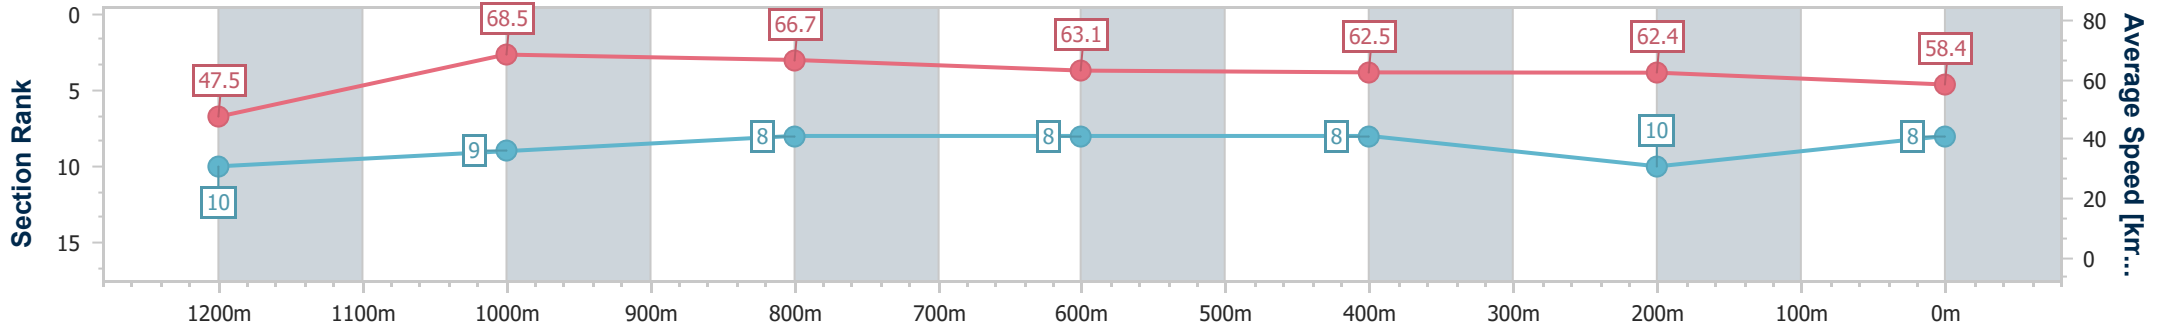

Doomben QLD Professional  
Race 8: SPRING CARNIVAL ON SALE NOW OPEN Handicap - 1350m

19 August 2023 - 16:00

Track Rating: Good 4, Weather: Fine, Rail Position: +0.5m Entire

BRISBANE RACING CLUB

Section	Overall	1200m	1000m	800m	600m	400m	200m
Section Times	1:19.26 [8] (0:11.37)	1:07.89 [10] (0:10.51)	0:57.38 [9] (0:10.79)	0:46.59 [8] (0:11.37)	0:35.22 [8] (0:11.41)	0:23.81 [8] (0:11.49)	0:12.32 [10] (0:12.32)
Average Speed [km/h]	47.5	68.5	66.7	63.1	62.5	62.4	58.4
Top Speed [km/h]	67.3	69.2	68.8	65.2	64.1	63.3	62.3
Avg. Dist. to Rail [m]	4.7	0.3	0.2	0.9	1.8	1.2	0.3
Avg. Stride Freq. [Hz]	2.1	2.4	2.3	2.3	2.3	2.3	2.2
Avg. Stride Length [m]	6.2	8.0	8.0	7.7	7.7	7.6	7.4