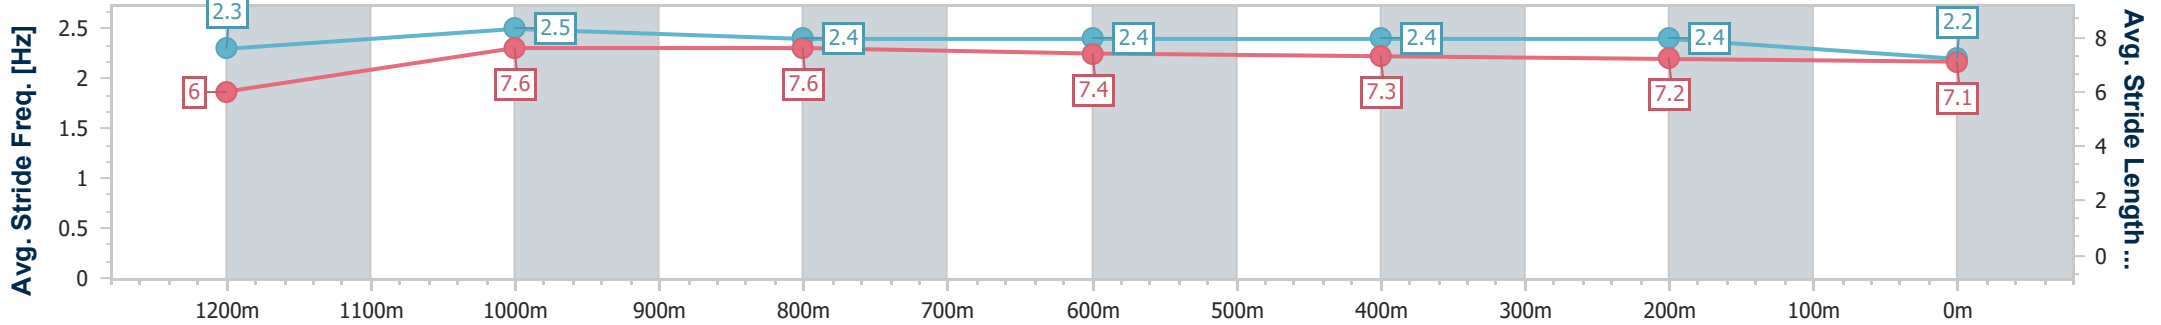

- [ ] Ranking at each section and finish
- .-.- No data available at this section
- NA No data available

Horse/Jockey Name	Stampe
Final Rank	10
Fastest Section Time (Section)	0:10.59 (1200m)
Top Speed [km/h] (Section)	68.4 (1200m)
Race State	Finished

Section	Overall	1200m	1000m	800m	600m	400m	200m
Section Times	1:19.66 [10] (0:10.92)	1:08.74 [4] (0:10.59)	0:58.15 [4] (0:10.89)	0:47.26 [4] (0:11.38)	0:35.88 [5] (0:11.47)	0:24.41 [6] (0:11.67)	0:12.74 [9] (0:12.74)
Average Speed [km/h]	49.5	68.0	66.6	63.5	63.0	61.9	56.5
Top Speed [km/h]	66.9	68.4	68.3	64.8	64.0	62.9	60.3
Avg. Dist. to Rail [m]	9.2	5.3	3.0	1.2	0.4	3.0	6.7
Avg. Stride Freq. [Hz]	2.3	2.5	2.4	2.4	2.4	2.4	2.2
Avg. Stride Length [m]	6.0	7.6	7.6	7.4	7.3	7.2	7.1