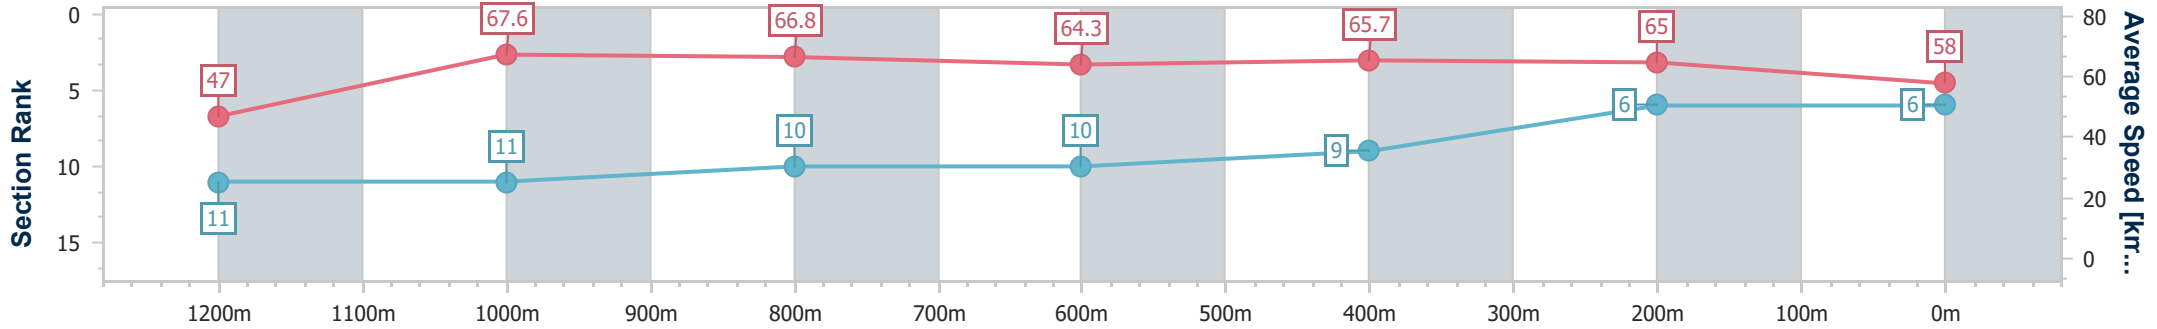

Section	Overall	1200m	1000m	800m	600m	400m	200m
Section Times	1:19.13 [6] (0:11.49)	1:07.64 [11] (0:10.66)	0:56.98 [11] (0:10.79)	0:46.19 [10] (0:11.38)	0:34.81 [10] (0:11.20)	0:23.61 [9] (0:11.20)	0:12.41 [6] (0:12.41)
Average Speed [km/h]	47.0	67.6	66.8	64.3	65.7	65.0	58.0
Top Speed [km/h]	65.5	68.4	69.1	65.7	66.4	66.7	62.7
Avg. Dist. to Rail [m]	6.5	1.2	0.8	2.9	4.0	7.2	7.2
Avg. Stride Freq. [Hz]	2.1	2.3	2.3	2.3	2.4	2.4	2.3
Avg. Stride Length [m]	6.1	8.0	8.0	7.7	7.7	7.4	7.1