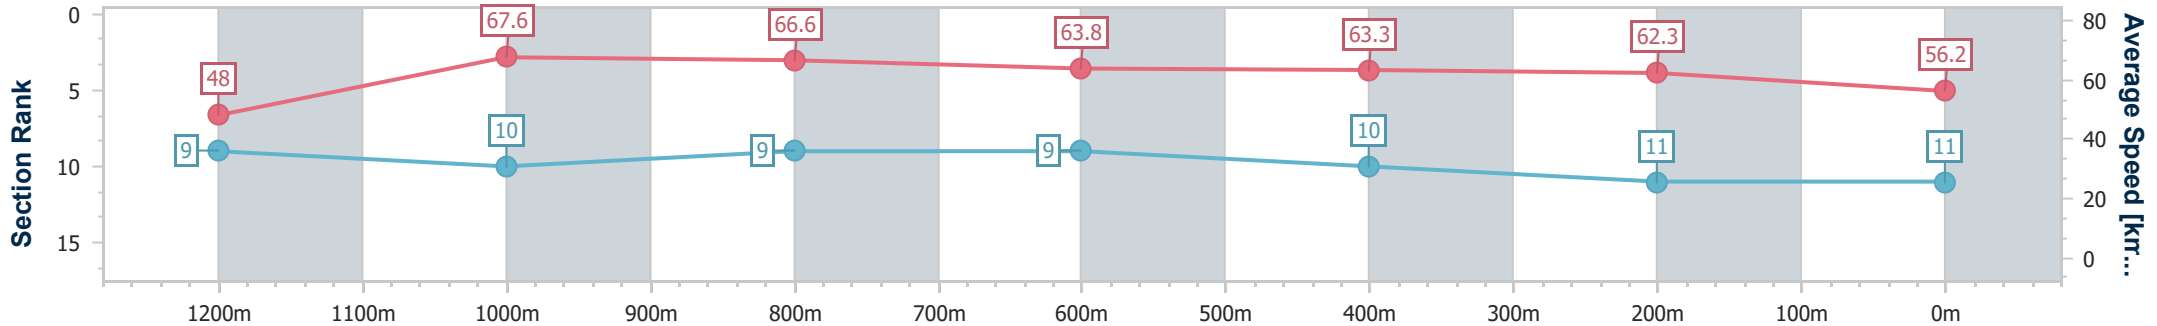

Horse/Jockey Name	Broken Hero
Final Rank	11
Fastest Section Time (Section)	0:10.63 (1200m)
Top Speed [km/h] (Section)	69.6 (1000m)
Race State	Finished

Doomben QLD Professional
Race 8: SPRING CARNIVAL ON SALE NOW OPEN Handicap - 1350m
19 August 2023 - 16:00
Track Rating: Good 4, Weather: Fine, Rail Position: +0.5m Entire

BRISBANE
RACING CLUB

Section	Overall	1200m	1000m	800m	600m	400m	200m
Section Times	1:19.89 [11] (0:11.28)	1:08.61 [9] (0:10.63)	0:57.98 [10] (0:10.88)	0:47.10 [9] (0:11.37)	0:35.73 [9] (0:11.36)	0:24.37 [10] (0:11.55)	0:12.82 [11] (0:12.82)
Average Speed [km/h]	48.0	67.6	66.6	63.8	63.3	62.3	56.2
Top Speed [km/h]	66.8	68.9	69.6	64.4	63.9	63.4	60.5
Avg. Dist. to Rail [m]	4.3	1.8	2.2	1.3	0.4	1.1	3.8
Avg. Stride Freq. [Hz]	2.2	2.3	2.3	2.3	2.3	2.2	2.1
Avg. Stride Length [m]	6.1	7.9	8.0	7.8	7.8	7.8	7.3

- [ ] Ranking at each section and finish
- -.-.- No data available at this section
- NA No data available