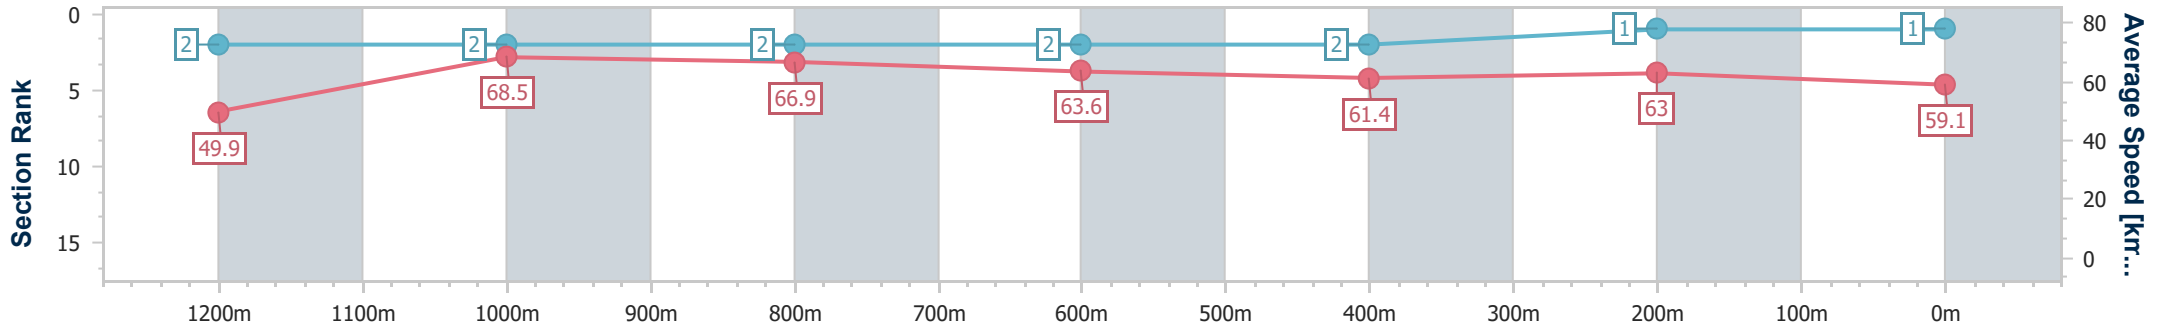

Section	Overall	1200m	1000m	800m	600m	400m	200m
Section Times	1:18.41 [1] (0:10.84)	1:07.57 [2] (0:10.49)	0:57.08 [2] (0:10.80)	0:46.28 [2] (0:11.22)	0:35.06 [2] (0:11.53)	0:23.53 [2] (0:11.38)	0:12.15 [1] (0:12.15)
Average Speed [km/h]	49.9	68.5	66.9	63.6	61.4	63.0	59.1
Top Speed [km/h]	66.4	70.3	69.8	64.8	62.9	65.3	63.8
Avg. Dist. to Rail [m]	4.1	2.4	1.2	1.6	3.0	1.1	1.4
Avg. Stride Freq. [Hz]	2.3	2.4	2.4	2.3	2.3	2.4	2.3
Avg. Stride Length [m]	6.2	7.8	7.7	7.6	7.4	7.3	7.1