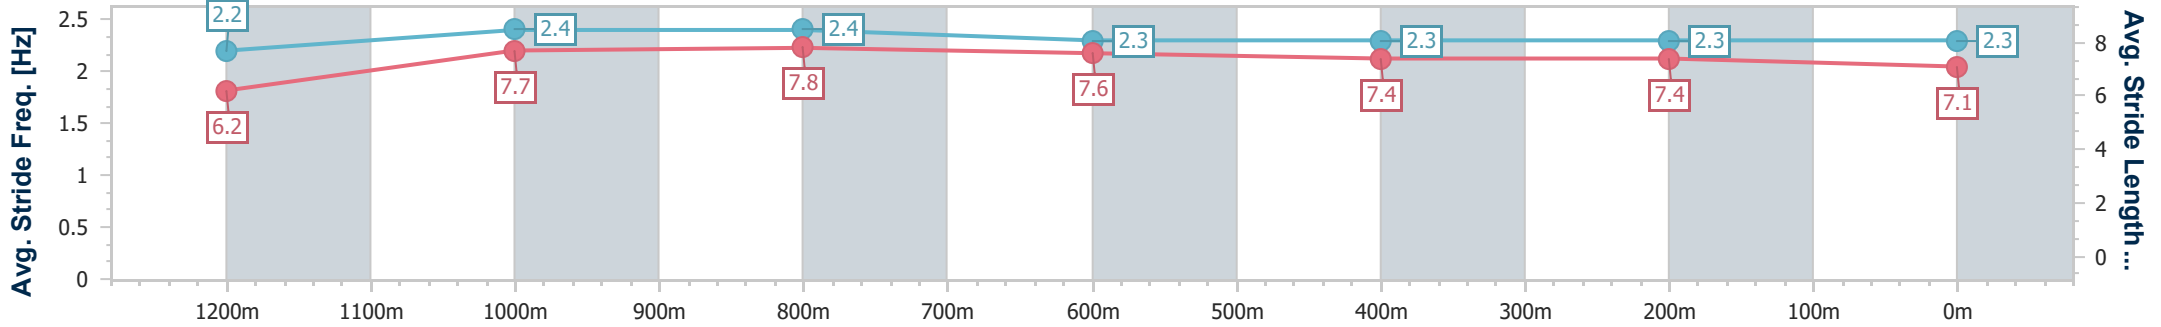

Section	Overall	1200m	1000m	800m	600m	400m	200m
Section Times	1:18.67 [2] (0:10.94)	1:07.73 [5] (0:10.70)	0:57.03 [6] (0:10.78)	0:46.25 [5] (0:11.21)	0:35.04 [3] (0:11.45)	0:23.59 [4] (0:11.46)	0:12.13 [4] (0:12.13)
Average Speed [km/h]	49.3	67.4	66.7	63.7	62.2	62.7	59.4
Top Speed [km/h]	65.5	68.7	68.5	64.3	64.7	63.7	62.3
Avg. Dist. to Rail [m]	2.0	0.8	0.4	1.6	1.7	0.6	0.2
Avg. Stride Freq. [Hz]	2.2	2.4	2.4	2.3	2.3	2.3	2.3
Avg. Stride Length [m]	6.2	7.7	7.8	7.6	7.4	7.4	7.1