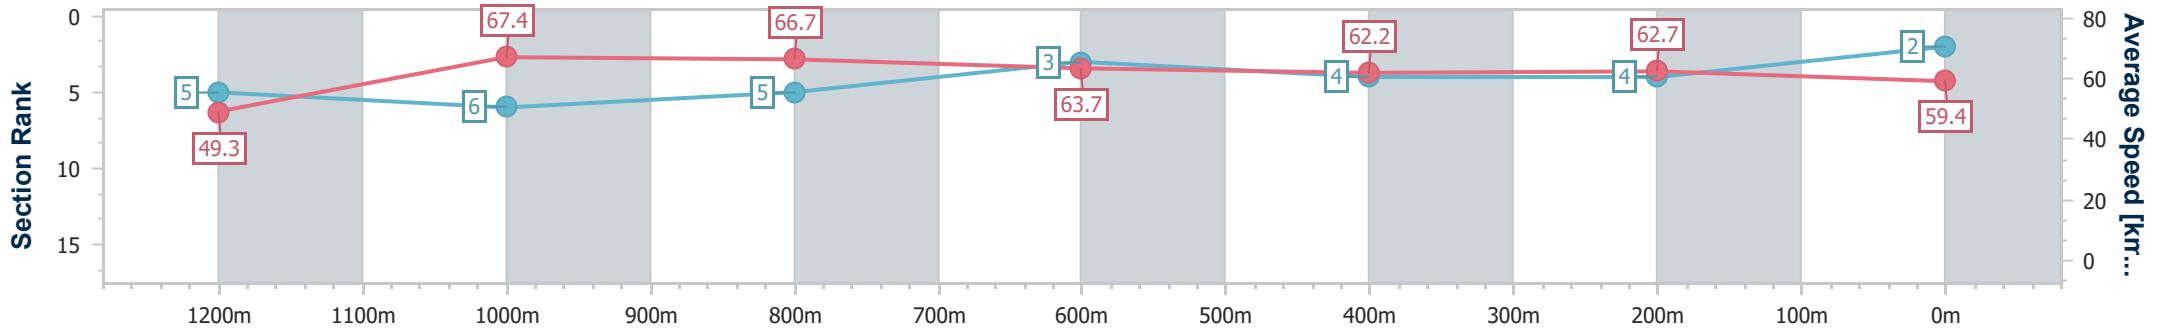

Section	Overall	1200m	1000m	800m	600m	400m	200m
Section Times	1:18.67 [2] (0:10.94)	1:07.73 [5] (0:10.70)	0:57.03 [6] (0:10.78)	0:46.25 [5] (0:11.21)	0:35.04 [3] (0:11.45)	0:23.59 [4] (0:11.46)	0:12.13 [4] (0:12.13)
Average Speed [km/h]	49.3	67.4	66.7	63.7	62.2	62.7	59.4
Top Speed [km/h]	65.5	68.7	68.5	64.3	64.7	63.7	62.3
Avg. Dist. to Rail [m]	2.0	0.8	0.4	1.6	1.7	0.6	0.2
Avg. Stride Freq. [Hz]	2.2	2.4	2.4	2.3	2.3	2.3	2.3
Avg. Stride Length [m]	6.2	7.7	7.8	7.6	7.4	7.4	7.1