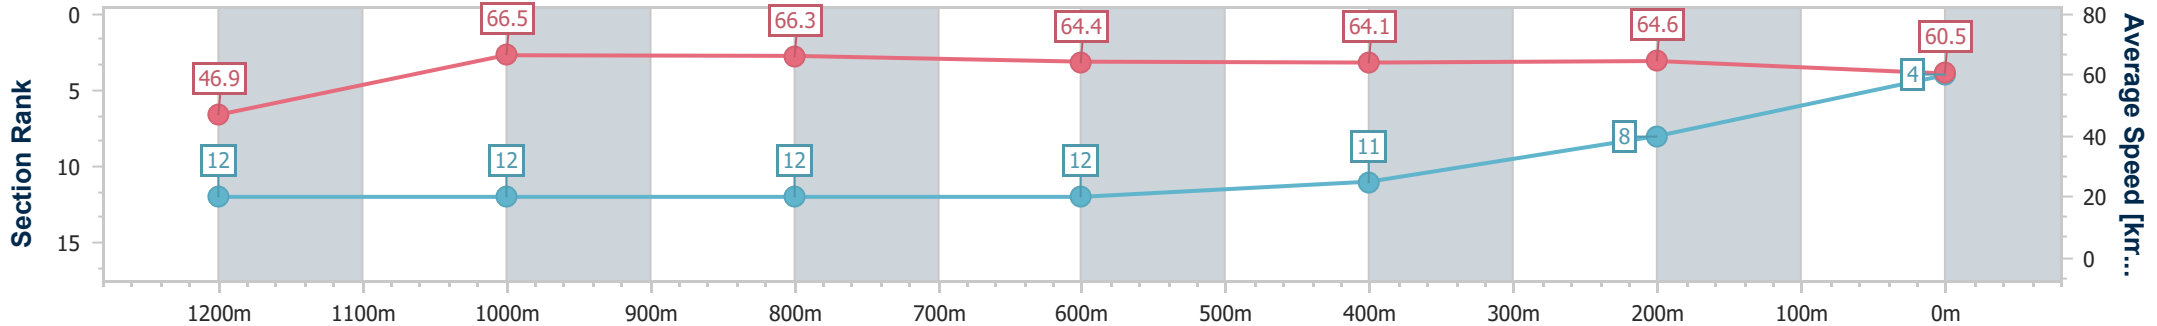

Horse/Jockey Name	Al Aabir
Final Rank	4
Fastest Section Time (Section)	0:10.82 (1200m)
Top Speed [km/h] (Section)	68.1 (1000m)
Race State	Finished

Doomben QLD Professional
Race 8: SPRING CARNIVAL ON SALE NOW OPEN Handicap - 1350m
19 August 2023 - 16:00
Track Rating: Good 4, Weather: Fine, Rail Position: +0.5m Entire

BRISBANE
RACING CLUB

Section	Overall	1200m	1000m	800m	600m	400m	200m
Section Times	1:18.80 [4] (0:11.55)	1:07.25 [12] (0:10.82)	0:56.43 [12] (0:10.91)	0:45.52 [12] (0:11.20)	0:34.32 [12] (0:11.21)	0:23.11 [11] (0:11.20)	0:11.91 [8] (0:11.91)
Average Speed [km/h]	46.9	66.5	66.3	64.4	64.1	64.6	60.5
Top Speed [km/h]	64.2	67.7	68.1	65.2	64.9	65.5	64.0
Avg. Dist. to Rail [m]	10.9	2.9	2.0	0.4	0.8	4.5	6.9
Avg. Stride Freq. [Hz]	2.1	2.2	2.2	2.2	2.2	2.3	2.2
Avg. Stride Length [m]	6.2	8.2	8.2	8.0	7.9	7.9	7.6

- [ ] Ranking at each section and finish
- -.-.- No data available at this section
- NA No data available