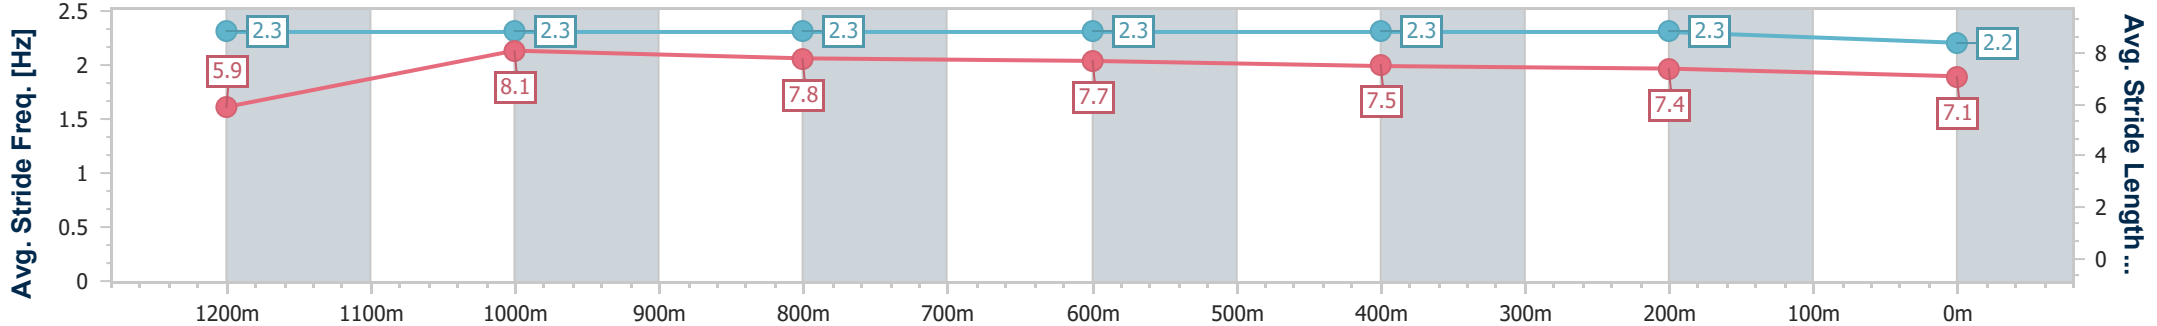

Doomben QLD Professional  
Race 8: SPRING CARNIVAL ON SALE NOW OPEN Handicap - 1350m

19 August 2023 - 16:00

Track Rating: Good 4, Weather: Fine, Rail Position: +0.5m Entire

BRISBANE RACING CLUB

Section	Overall	1200m	1000m	800m	600m	400m	200m
Section Times	1:19.34 [9] (0:10.99)	1:08.35 [6] (0:10.55)	0:57.80 [5] (0:10.94)	0:46.86 [6] (0:11.40)	0:35.46 [6] (0:11.34)	0:24.12 [5] (0:11.57)	0:12.55 [7] (0:12.55)
Average Speed [km/h]	49.1	68.2	66.2	63.7	63.7	62.4	57.4
Top Speed [km/h]	66.4	69.8	69.0	64.7	64.5	64.1	61.5
Avg. Dist. to Rail [m]	4.6	3.1	2.4	1.6	0.8	0.7	1.4
Avg. Stride Freq. [Hz]	2.3	2.3	2.3	2.3	2.3	2.3	2.2
Avg. Stride Length [m]	5.9	8.1	7.8	7.7	7.5	7.4	7.1

- [ ] Ranking at each section and finish
- .-.- No data available at this section
- NA No data available

Horse/Jockey Name	Stampe
Final Rank	10
Fastest Section Time (Section)	0:10.59 (1200m)
Top Speed [km/h] (Section)	68.4 (1200m)
Race State	Finished