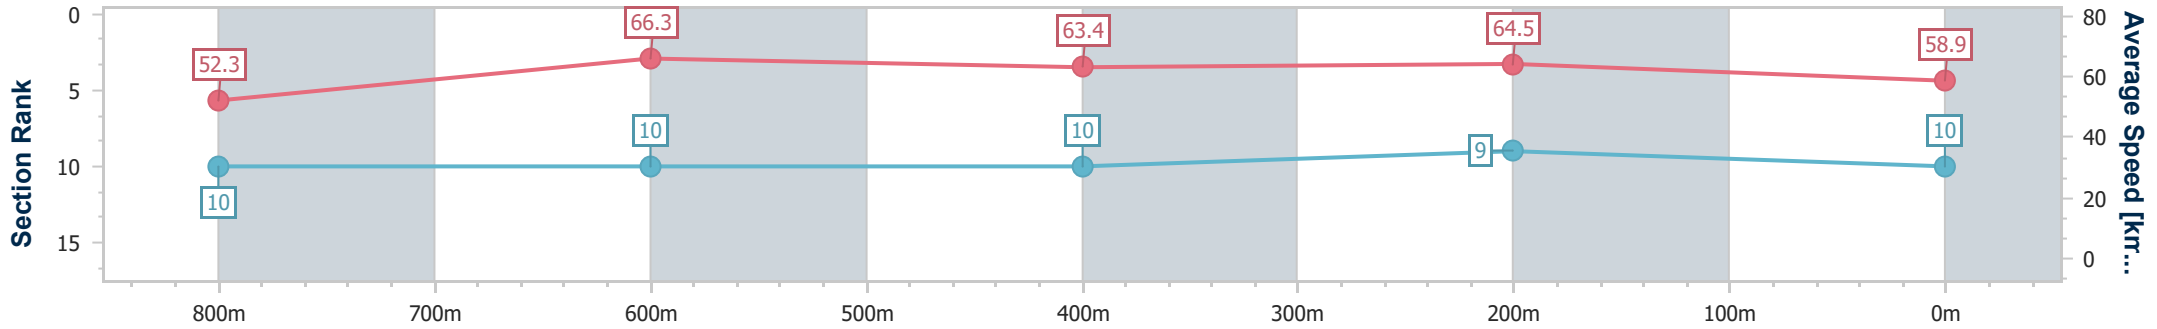

- [ ] Ranking at each section and finish
- .-.- No data available at this section
- NA No data available

Horse/Jockey Name	Winlike Emma
Final Rank	10
Fastest Section Time (Section)	0:10.86 (800m)
Top Speed [km/h] (Section)	68.9 (800m)
Race State	Finished

Sunshine Coast QLD Professional  
Race 1: WIMMERS PREMIUM SOFT DRINKS Maiden Handicap - 1000m

20 August 2023 - 12:51

Track Rating: Good 4, Weather: Fine, Rail Position: +5m Entire

Section	Overall	800m	600m	400m	200m
Section Times	0:59.37 [10] (0:13.76)	0:45.61 [10] (0:10.86)	0:34.75 [10] (0:11.36)	0:23.39 [10] (0:11.16)	0:12.23 [9] (0:12.23)
Average Speed [km/h]	52.3	66.3	63.4	64.5	58.9
Top Speed [km/h]	68.3	68.9	65.0	65.9	62.7
Avg. Dist. to Rail [m]	3.6	0.7	0.3	0.9	2.0
Avg. Stride Freq. [Hz]	2.5	2.6	2.5	2.4	2.3
Avg. Stride Length [m]	5.8	7.1	7.2	7.3	7.0