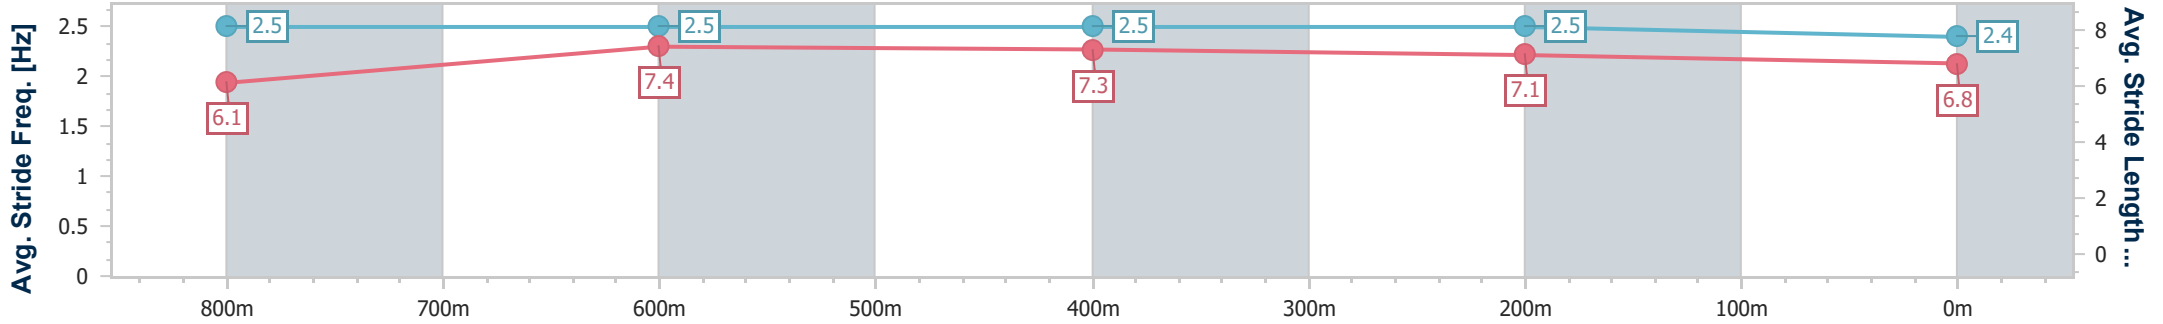

- [ ] Ranking at each section and finish
- .-.- No data available at this section
- NA No data available

Horse/Jockey Name	Bankstown
Final Rank	7
Fastest Section Time (Section)	0:10.91 (800m)
Top Speed [km/h] (Section)	69.3 (Overall)
Race State	Finished

Sunshine Coast QLD Professional  
Race 1: WIMMERS PREMIUM SOFT DRINKS Maiden Handicap - 1000m

20 August 2023 - 12:51

Track Rating: Good 4, Weather: Fine, Rail Position: +5m Entire

Section	Overall	800m	600m	400m	200m
Section Times	0:59.31 [7] (0:13.13)	0:46.18 [2] (0:10.91)	0:35.27 [2] (0:11.42)	0:23.85 [2] (0:11.38)	0:12.47 [3] (0:12.47)
Average Speed [km/h]	54.9	66.8	63.9	63.3	57.7
Top Speed [km/h]	69.3	69.3	65.1	64.0	61.6
Avg. Dist. to Rail [m]	10.0	3.6	2.6	1.5	1.7
Avg. Stride Freq. [Hz]	2.5	2.5	2.5	2.5	2.4
Avg. Stride Length [m]	6.1	7.4	7.3	7.1	6.8