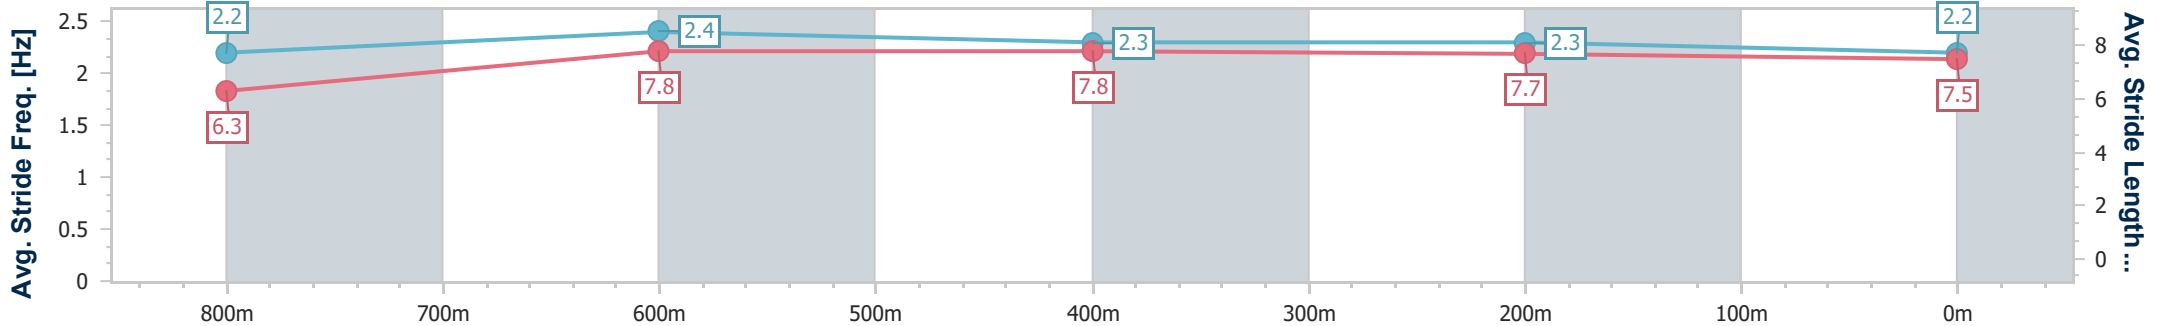

Sunshine Coast QLD Professional  
Race 1: WIMMERS PREMIUM SOFT DRINKS Maiden Handicap - 1000m

20 August 2023 - 12:51

Track Rating: Good 4, Weather: Fine, Rail Position: +5m Entire

Section	Overall	800m	600m	400m	200m
Section Times	0:59.37 [10] (0:13.76)	0:45.61 [10] (0:10.86)	0:34.75 [10] (0:11.36)	0:23.39 [10] (0:11.16)	0:12.23 [9] (0:12.23)
Average Speed [km/h]	52.3	66.3	63.4	64.5	58.9
Top Speed [km/h]	68.3	68.9	65.0	65.9	62.7
Avg. Dist. to Rail [m]	3.6	0.7	0.3	0.9	2.0
Avg. Stride Freq. [Hz]	2.5	2.6	2.5	2.4	2.3
Avg. Stride Length [m]	5.8	7.1	7.2	7.3	7.0

- [ ] Ranking at each section and finish
- .-.- No data available at this section
- NA No data available

Horse/Jockey Name	Mooloolaba Magic
Final Rank	11
Fastest Section Time (Section)	0:10.78 (800m)
Top Speed [km/h] (Section)	68.4 (800m)
Race State	Finished

Sunshine Coast QLD Professional  
Race 1: WIMMERS PREMIUM SOFT DRINKS Maiden Handicap - 1000m

20 August 2023 - 12:51

Track Rating: Good 4, Weather: Fine, Rail Position: +5m Entire

Section	Overall	800m	600m	400m	200m
Section Times	0:59.83 [11] (0:14.11)	0:45.72 [13] (0:10.78)	0:34.94 [12] (0:11.15)	0:23.79 [12] (0:11.33)	0:12.46 [13] (0:12.46)
Average Speed [km/h]	51.0	67.2	64.7	63.7	57.7
Top Speed [km/h]	67.1	68.4	67.1	64.9	61.8
Avg. Dist. to Rail [m]	2.7	1.4	0.3	1.7	0.4
Avg. Stride Freq. [Hz]	2.2	2.4	2.3	2.3	2.2
Avg. Stride Length [m]	6.3	7.8	7.8	7.7	7.5