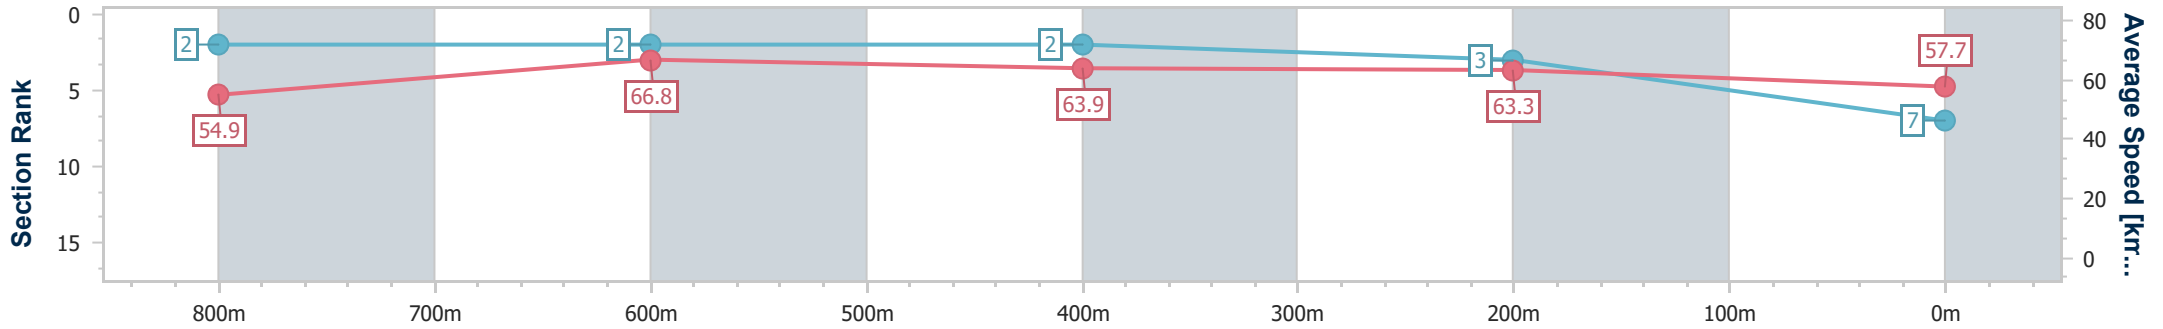

Horse/Jockey Name	Bankstown
Final Rank	7
Fastest Section Time (Section)	0:10.91 (800m)
Top Speed [km/h] (Section)	69.3 (Overall)
Race State	Finished

Sunshine Coast QLD Professional
Race 1: WIMMERS PREMIUM SOFT DRINKS Maiden Handicap - 1000m

20 August 2023 - 12:51

Track Rating: Good 4, Weather: Fine, Rail Position: +5m Entire

Section	Overall	800m	600m	400m	200m
Section Times	0:59.31 [7] (0:13.13)	0:46.18 [2] (0:10.91)	0:35.27 [2] (0:11.42)	0:23.85 [2] (0:11.38)	0:12.47 [3] (0:12.47)
Average Speed [km/h]	54.9	66.8	63.9	63.3	57.7
Top Speed [km/h]	69.3	69.3	65.1	64.0	61.6
Avg. Dist. to Rail [m]	10.0	3.6	2.6	1.5	1.7
Avg. Stride Freq. [Hz]	2.5	2.5	2.5	2.5	2.4
Avg. Stride Length [m]	6.1	7.4	7.3	7.1	6.8

- [ ] Ranking at each section and finish
- -.-.- No data available at this section
- NA No data available