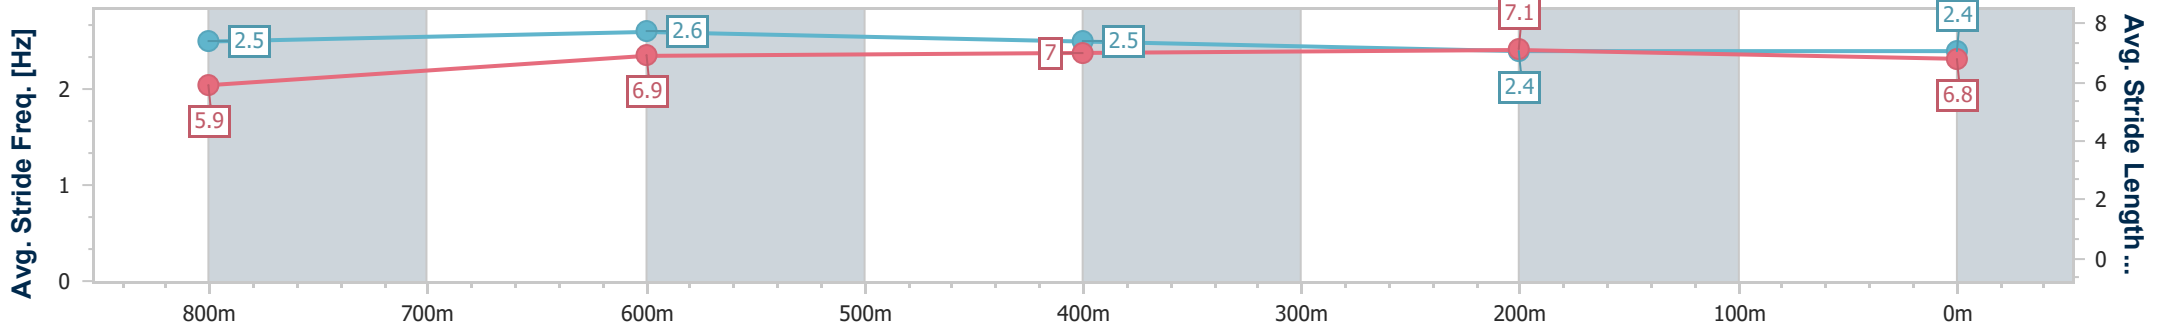

- [ ] Ranking at each section and finish
- .-.- No data available at this section
- NA No data available

Horse/Jockey Name	Emily Ninetynine
Final Rank	9
Fastest Section Time (Section)	0:11.01 (800m)
Top Speed [km/h] (Section)	67.9 (Overall)
Race State	Finished

Sunshine Coast QLD Professional  
Race 1: WIMMERS PREMIUM SOFT DRINKS Maiden Handicap - 1000m

20 August 2023 - 12:51

Track Rating: Good 4, Weather: Fine, Rail Position: +5m Entire

Section	Overall	800m	600m	400m	200m
Section Times	0:59.35 [9] (0:13.29)	0:46.06 [5] (0:11.01)	0:35.05 [6] (0:11.46)	0:23.59 [7] (0:11.55)	0:12.04 [11] (0:12.04)
Average Speed [km/h]	54.2	65.7	63.1	62.4	59.8
Top Speed [km/h]	67.9	66.8	64.4	64.2	63.3
Avg. Dist. to Rail [m]	5.3	1.3	0.8	1.6	4.7
Avg. Stride Freq. [Hz]	2.5	2.6	2.5	2.4	2.4
Avg. Stride Length [m]	5.9	6.9	7.0	7.1	6.8