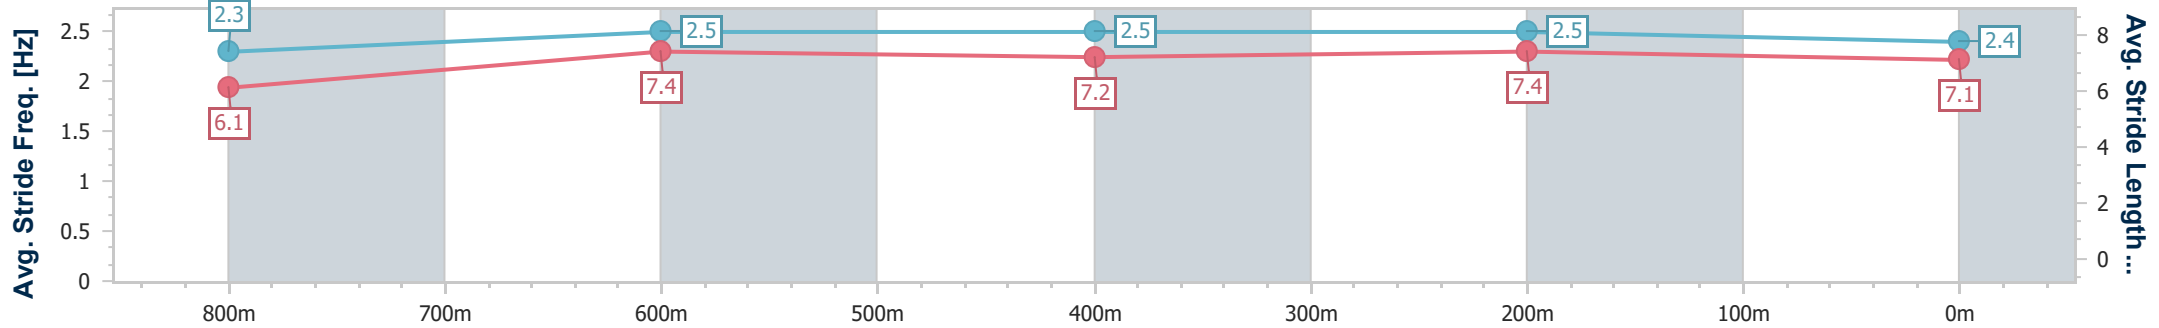

Horse/Jockey Name	Hell Approaching
Final Rank	2
Fastest Section Time (Section)	0:10.73 (800m)
Top Speed [km/h] (Section)	69.8 (800m)
Race State	Finished

Sunshine Coast QLD Professional
Race 1: WIMMERS PREMIUM SOFT DRINKS Maiden Handicap - 1000m

20 August 2023 - 12:51

Track Rating: Good 4, Weather: Fine, Rail Position: +5m Entire

Section	Overall	800m	600m	400m	200m
Section Times	0:58.58 [2] (0:13.94)	0:44.64 [12] (0:10.73)	0:33.91 [11] (0:11.30)	0:22.61 [9] (0:10.93)	0:11.68 [4] (0:11.68)
Average Speed [km/h]	51.7	67.7	64.3	66.0	61.5
Top Speed [km/h]	68.1	69.8	67.0	66.8	64.8
Avg. Dist. to Rail [m]	9.8	2.6	2.1	5.1	5.6
Avg. Stride Freq. [Hz]	2.3	2.5	2.5	2.5	2.4
Avg. Stride Length [m]	6.1	7.4	7.2	7.4	7.1

- [ ] Ranking at each section and finish
- -.-.- No data available at this section
- NA No data available