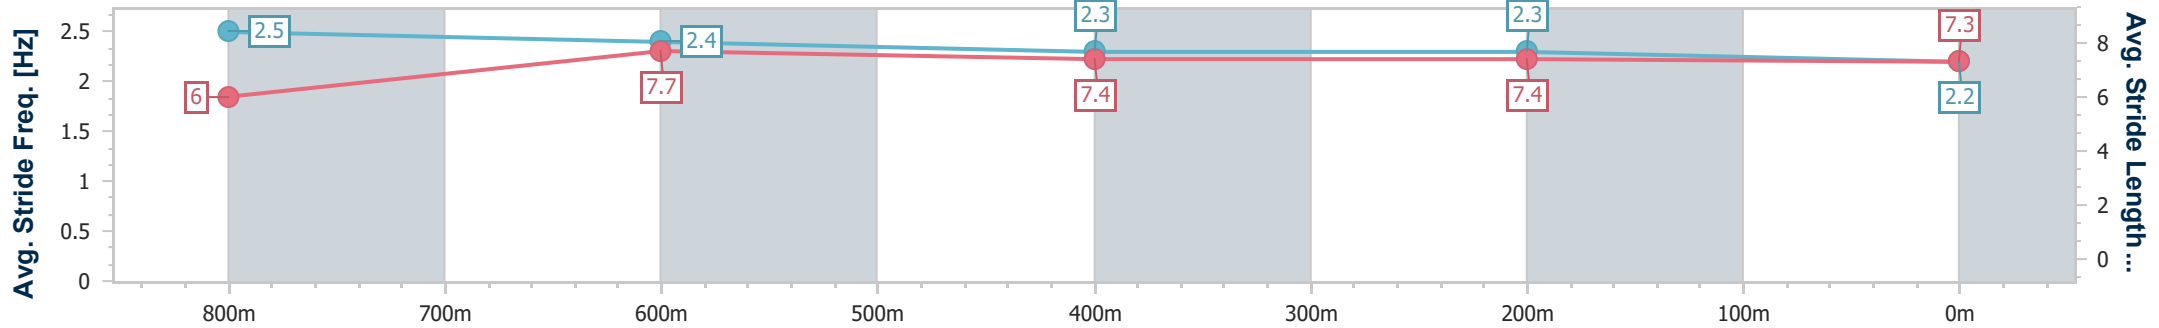

Sunshine Coast QLD Professional  
Race 1: WIMMERS PREMIUM SOFT DRINKS Maiden Handicap - 1000m

20 August 2023 - 12:51

Track Rating: Good 4, Weather: Fine, Rail Position: +5m Entire

Section	Overall	800m	600m	400m	200m
Section Times	0:59.14 [5] (0:13.06)	0:46.08 [1] (0:10.92)	0:35.16 [1] (0:11.41)	0:23.75 [1] (0:11.43)	0:12.32 [2] (0:12.32)
Average Speed [km/h]	55.2	66.2	63.3	62.9	58.5
Top Speed [km/h]	69.5	68.0	64.5	64.0	61.3
Avg. Dist. to Rail [m]	8.1	2.0	0.5	0.3	0.3
Avg. Stride Freq. [Hz]	2.5	2.4	2.3	2.3	2.2
Avg. Stride Length [m]	6.0	7.7	7.4	7.4	7.3