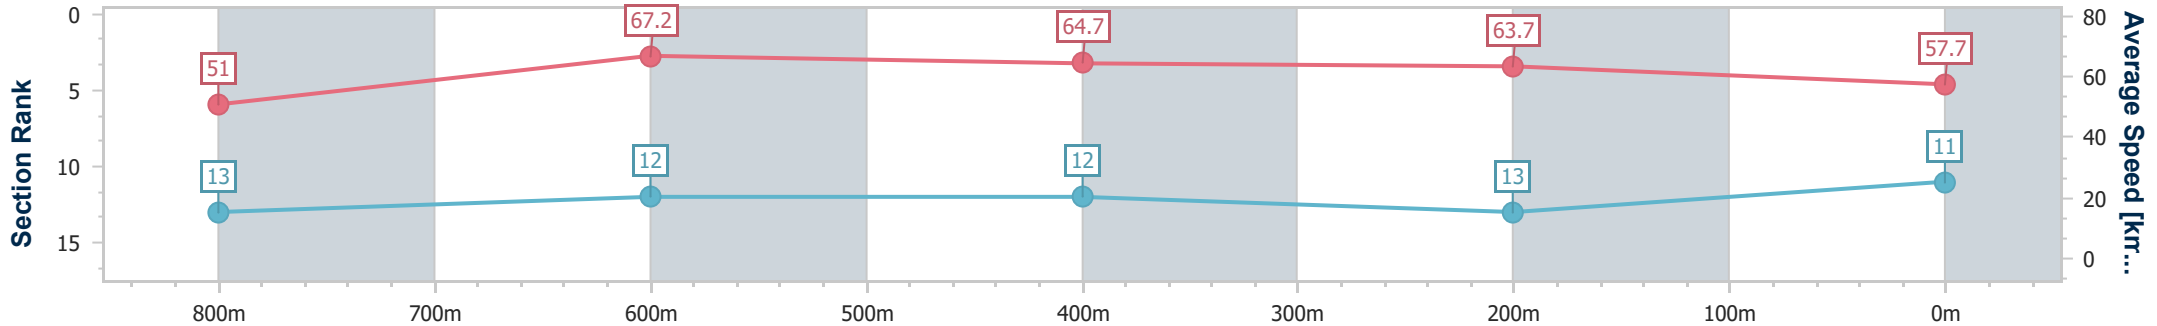

Sunshine Coast QLD Professional  
Race 1: WIMMERS PREMIUM SOFT DRINKS Maiden Handicap - 1000m

20 August 2023 - 12:51

Track Rating: Good 4, Weather: Fine, Rail Position: +5m Entire

Section	Overall	800m	600m	400m	200m
Section Times	0:59.37 [10] (0:13.76)	0:45.61 [10] (0:10.86)	0:34.75 [10] (0:11.36)	0:23.39 [10] (0:11.16)	0:12.23 [9] (0:12.23)
Average Speed [km/h]	52.3	66.3	63.4	64.5	58.9
Top Speed [km/h]	68.3	68.9	65.0	65.9	62.7
Avg. Dist. to Rail [m]	3.6	0.7	0.3	0.9	2.0
Avg. Stride Freq. [Hz]	2.5	2.6	2.5	2.4	2.3
Avg. Stride Length [m]	5.8	7.1	7.2	7.3	7.0

- [ ] Ranking at each section and finish
- .-.- No data available at this section
- NA No data available

Horse/Jockey Name	Mooloolaba Magic
Final Rank	11
Fastest Section Time (Section)	0:10.78 (800m)
Top Speed [km/h] (Section)	68.4 (800m)
Race State	Finished

Sunshine Coast QLD Professional  
Race 1: WIMMERS PREMIUM SOFT DRINKS Maiden Handicap - 1000m

20 August 2023 - 12:51

Track Rating: Good 4, Weather: Fine, Rail Position: +5m Entire

Section	Overall	800m	600m	400m	200m
Section Times	0:59.83 [11] (0:14.11)	0:45.72 [13] (0:10.78)	0:34.94 [12] (0:11.15)	0:23.79 [12] (0:11.33)	0:12.46 [13] (0:12.46)
Average Speed [km/h]	51.0	67.2	64.7	63.7	57.7
Top Speed [km/h]	67.1	68.4	67.1	64.9	61.8
Avg. Dist. to Rail [m]	2.7	1.4	0.3	1.7	0.4
Avg. Stride Freq. [Hz]	2.2	2.4	2.3	2.3	2.2
Avg. Stride Length [m]	6.3	7.8	7.8	7.7	7.5