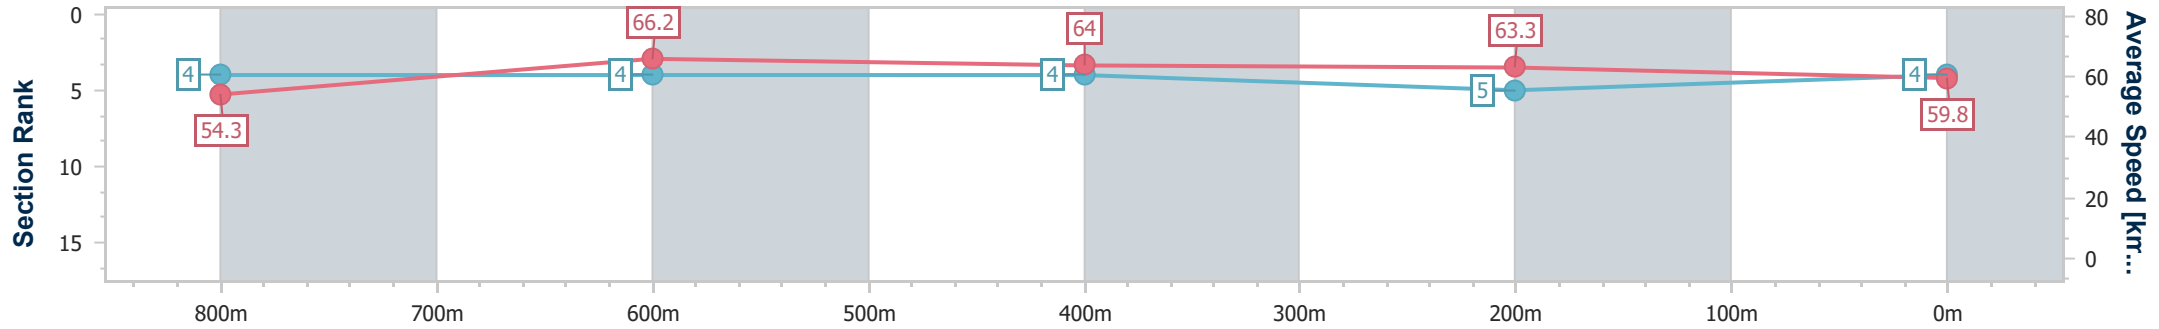

Horse/Jockey Name	Madame Pearl's
Final Rank	4
Fastest Section Time (Section)	0:10.94 (800m)
Top Speed [km/h] (Section)	68.7 (800m)
Race State	Finished

Sunshine Coast QLD Professional
Race 1: WIMMERS PREMIUM SOFT DRINKS Maiden Handicap - 1000m

20 August 2023 - 12:51

Track Rating: Good 4, Weather: Fine, Rail Position: +5m Entire

Section	Overall	800m	600m	400m	200m
Section Times	0:58.96 [4] (0:13.26)	0:45.70 [4] (0:10.94)	0:34.76 [4] (0:11.33)	0:23.43 [4] (0:11.38)	0:12.05 [5] (0:12.05)
Average Speed [km/h]	54.3	66.2	64.0	63.3	59.8
Top Speed [km/h]	68.5	68.7	64.6	64.8	61.5
Avg. Dist. to Rail [m]	3.7	1.8	1.2	2.8	2.2
Avg. Stride Freq. [Hz]	2.5	2.6	2.5	2.5	2.5
Avg. Stride Length [m]	5.9	7.2	7.2	7.0	6.7

- [ ] Ranking at each section and finish
- -.-.- No data available at this section
- NA No data available