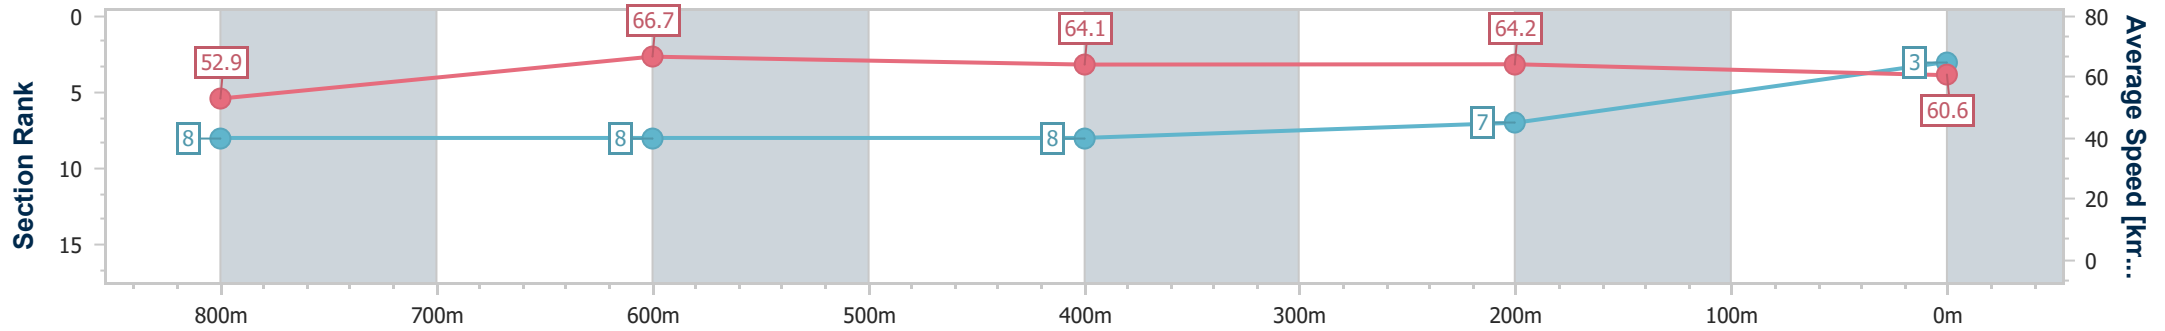

Horse/Jockey Name	Lovezeladys
Final Rank	3
Fastest Section Time (Section)	0:10.87 (800m)
Top Speed [km/h] (Section)	67.9 (800m)
Race State	Finished

Sunshine Coast QLD Professional
Race 1: WIMMERS PREMIUM SOFT DRINKS Maiden Handicap - 1000m

20 August 2023 - 12:51

Track Rating: Good 4, Weather: Fine, Rail Position: +5m Entire

Section	Overall	800m	600m	400m	200m
Section Times	0:58.92 [3] (0:13.62)	0:45.30 [8] (0:10.87)	0:34.43 [8] (0:11.32)	0:23.11 [8] (0:11.21)	0:11.90 [7] (0:11.90)
Average Speed [km/h]	52.9	66.7	64.1	64.2	60.6
Top Speed [km/h]	66.7	67.9	65.5	65.9	63.0
Avg. Dist. to Rail [m]	4.8	2.2	1.2	4.1	5.2
Avg. Stride Freq. [Hz]	2.2	2.4	2.4	2.3	2.3
Avg. Stride Length [m]	6.4	7.7	7.6	7.6	7.4

- [ ] Ranking at each section and finish
- -.-.- No data available at this section
- NA No data available