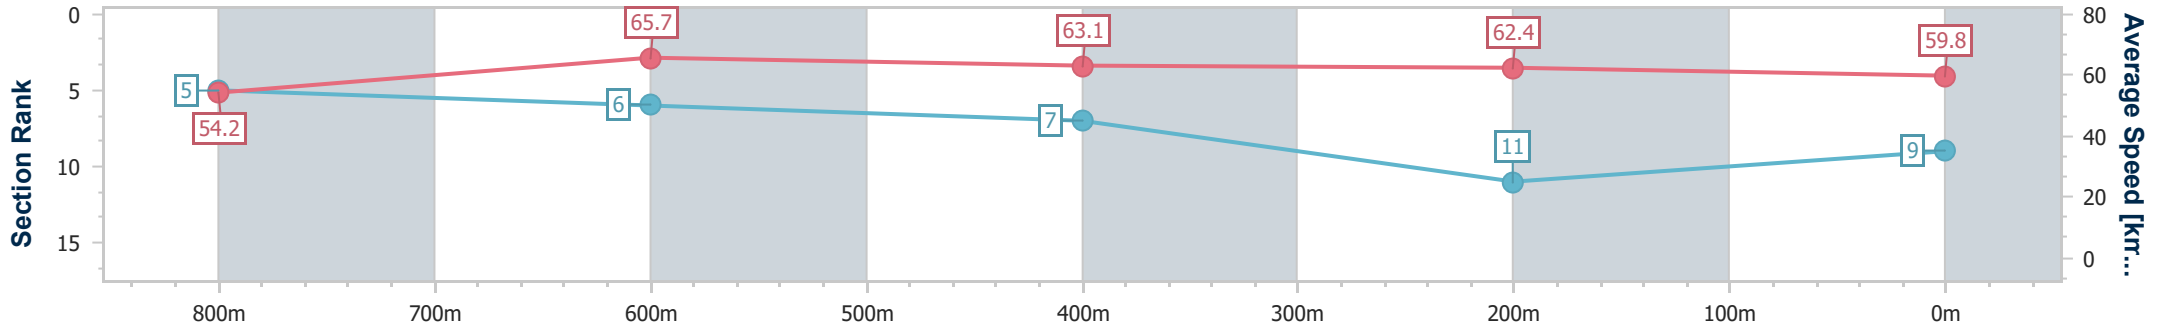

- [ ] Ranking at each section and finish
- .-.- No data available at this section
- NA No data available

Horse/Jockey Name	Emily Ninetynine
Final Rank	9
Fastest Section Time (Section)	0:11.01 (800m)
Top Speed [km/h] (Section)	67.9 (Overall)
Race State	Finished

Sunshine Coast QLD Professional  
Race 1: WIMMERS PREMIUM SOFT DRINKS Maiden Handicap - 1000m

20 August 2023 - 12:51

Track Rating: Good 4, Weather: Fine, Rail Position: +5m Entire

Section	Overall	800m	600m	400m	200m
Section Times	0:59.35 [9] (0:13.29)	0:46.06 [5] (0:11.01)	0:35.05 [6] (0:11.46)	0:23.59 [7] (0:11.55)	0:12.04 [11] (0:12.04)
Average Speed [km/h]	54.2	65.7	63.1	62.4	59.8
Top Speed [km/h]	67.9	66.8	64.4	64.2	63.3
Avg. Dist. to Rail [m]	5.3	1.3	0.8	1.6	4.7
Avg. Stride Freq. [Hz]	2.5	2.6	2.5	2.4	2.4
Avg. Stride Length [m]	5.9	6.9	7.0	7.1	6.8