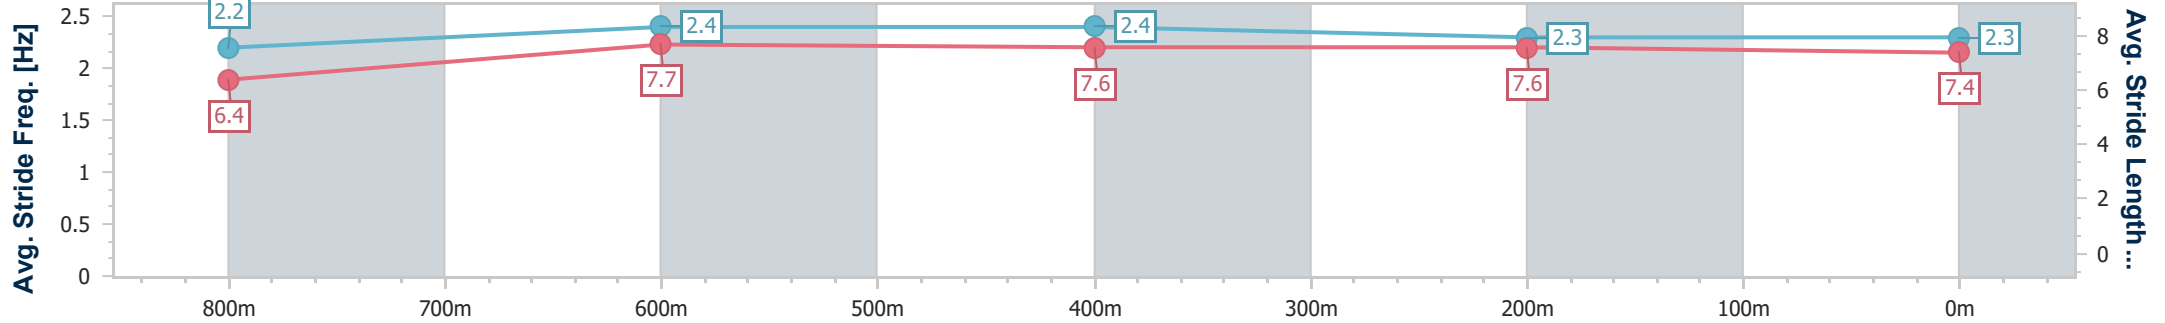

Horse/Jockey Name	Lovezeladys
Final Rank	3
Fastest Section Time (Section)	0:10.87 (800m)
Top Speed [km/h] (Section)	67.9 (800m)
Race State	Finished

Sunshine Coast QLD Professional
Race 1: WIMMERS PREMIUM SOFT DRINKS Maiden Handicap - 1000m

20 August 2023 - 12:51

Track Rating: Good 4, Weather: Fine, Rail Position: +5m Entire

Section	Overall	800m	600m	400m	200m
Section Times	0:58.92 [3] (0:13.62)	0:45.30 [8] (0:10.87)	0:34.43 [8] (0:11.32)	0:23.11 [8] (0:11.21)	0:11.90 [7] (0:11.90)
Average Speed [km/h]	52.9	66.7	64.1	64.2	60.6
Top Speed [km/h]	66.7	67.9	65.5	65.9	63.0
Avg. Dist. to Rail [m]	4.8	2.2	1.2	4.1	5.2
Avg. Stride Freq. [Hz]	2.2	2.4	2.4	2.3	2.3
Avg. Stride Length [m]	6.4	7.7	7.6	7.6	7.4

- [ ] Ranking at each section and finish
- -.-.- No data available at this section
- NA No data available