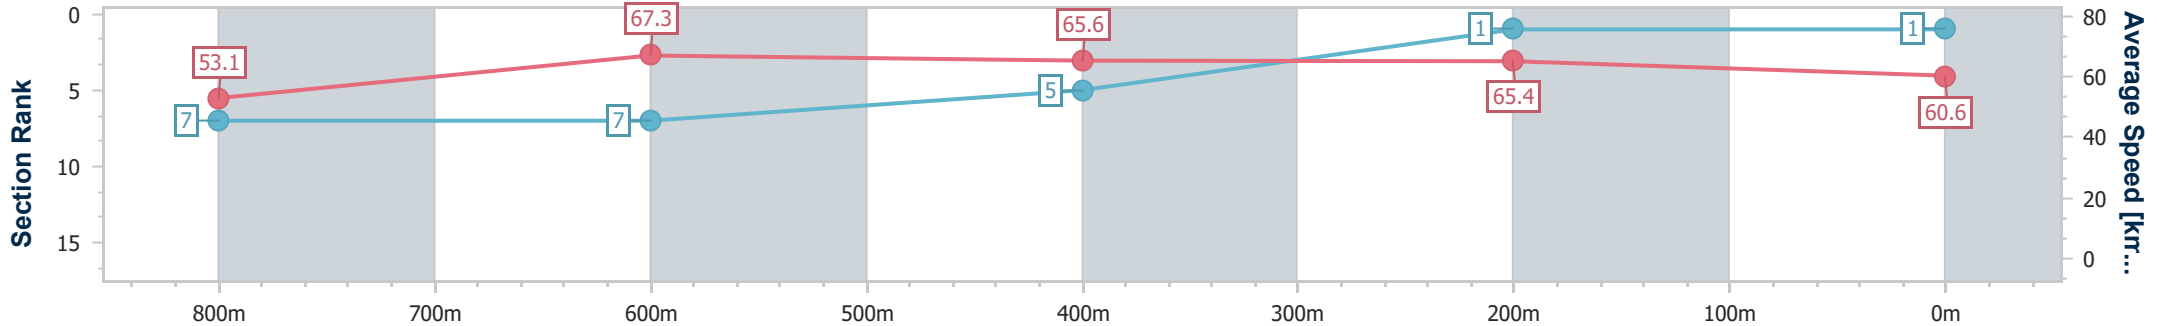

20 August 2023 - 12:51

Track Rating: Good 4, Weather: Fine, Rail Position: +5m Entire

Section	Overall	800m	600m	400m	200m
Section Times	0:58.57 [1] (0:13.56)	0:45.01 [7] (0:10.90)	0:34.11 [7] (0:11.20)	0:22.91 [5] (0:11.03)	0:11.88 [1] (0:11.88)
Average Speed [km/h]	53.1	67.3	65.6	65.4	60.6
Top Speed [km/h]	68.5	68.5	66.5	66.2	63.2
Avg. Dist. to Rail [m]	6.2	4.2	3.8	6.0	5.6
Avg. Stride Freq. [Hz]	2.2	2.4	2.4	2.4	2.3
Avg. Stride Length [m]	6.5	7.7	7.8	7.7	7.4