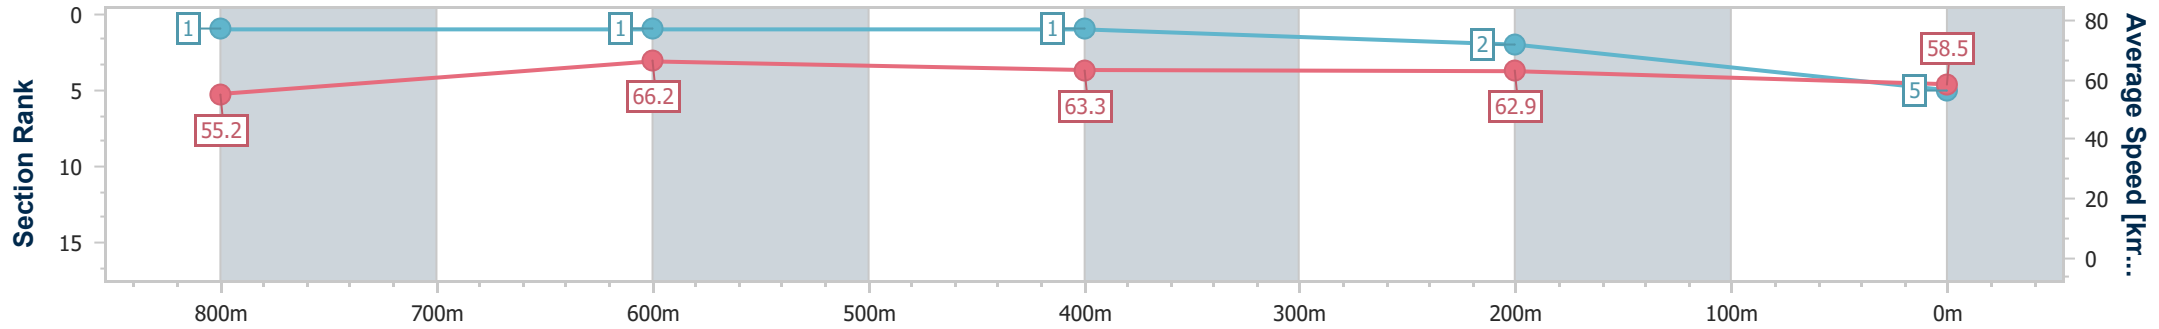

Sunshine Coast QLD Professional  
Race 1: WIMMERS PREMIUM SOFT DRINKS Maiden Handicap - 1000m

20 August 2023 - 12:51

Track Rating: Good 4, Weather: Fine, Rail Position: +5m Entire

Section	Overall	800m	600m	400m	200m
Section Times	0:59.14 [5] (0:13.06)	0:46.08 [1] (0:10.92)	0:35.16 [1] (0:11.41)	0:23.75 [1] (0:11.43)	0:12.32 [2] (0:12.32)
Average Speed [km/h]	55.2	66.2	63.3	62.9	58.5
Top Speed [km/h]	69.5	68.0	64.5	64.0	61.3
Avg. Dist. to Rail [m]	8.1	2.0	0.5	0.3	0.3
Avg. Stride Freq. [Hz]	2.5	2.4	2.3	2.3	2.2
Avg. Stride Length [m]	6.0	7.7	7.4	7.4	7.3