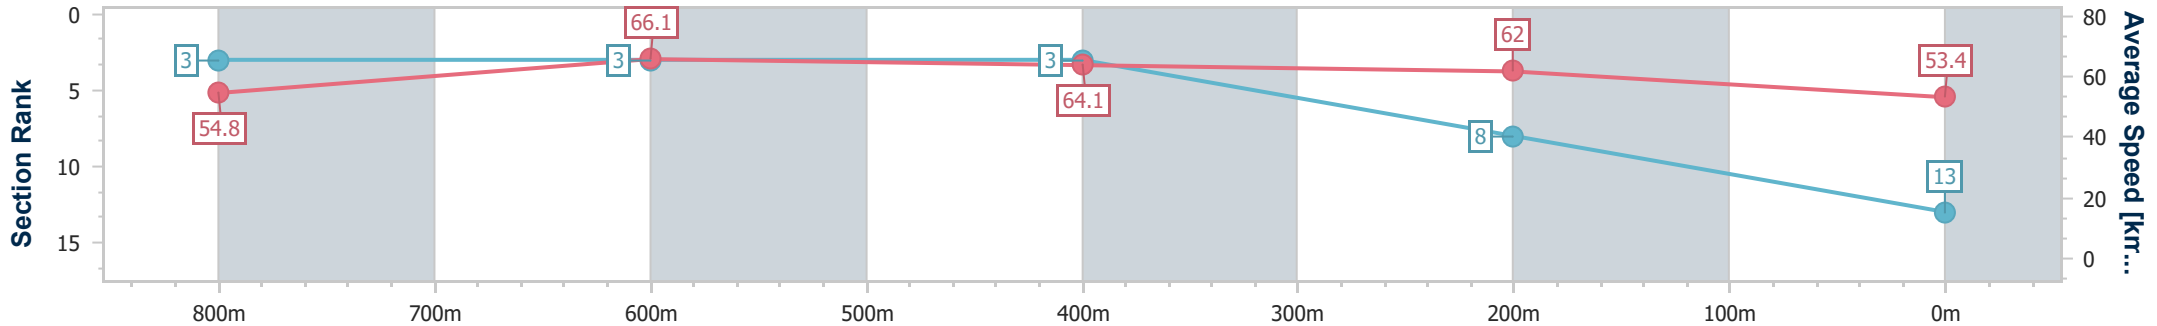

Sunshine Coast QLD Professional  
 Race 1: WIMMERS PREMIUM SOFT DRINKS Maiden Handicap - 1000m

20 August 2023 - 12:51

Track Rating: Good 4, Weather: Fine, Rail Position: +5m Entire

Section	Overall	800m	600m	400m	200m
Section Times	1:00.05 [12] (0:13.64)	0:46.41 [9] (0:10.95)	0:35.46 [9] (0:11.41)	0:24.05 [11] (0:11.18)	0:12.87 [10] (0:12.87)
Average Speed [km/h]	52.9	67.0	64.9	64.4	55.9
Top Speed [km/h]	69.4	69.5	67.0	66.0	61.3
Avg. Dist. to Rail [m]	11.7	5.2	4.6	7.3	7.4
Avg. Stride Freq. [Hz]	2.3	2.4	2.3	2.4	2.2
Avg. Stride Length [m]	6.2	7.8	7.8	7.5	7.0

- [ ] Ranking at each section and finish
- .-.- No data available at this section
- NA No data available

Horse/Jockey Name	Voodoo Medicine
Final Rank	13
Fastest Section Time (Section)	0:10.99 (800m)
Top Speed [km/h] (Section)	69.0 (Overall)
Race State	Finished

Sunshine Coast QLD Professional  
Race 1: WIMMERS PREMIUM SOFT DRINKS Maiden Handicap - 1000m

20 August 2023 - 12:51

Track Rating: Good 4, Weather: Fine, Rail Position: +5m Entire

Section	Overall	800m	600m	400m	200m
Section Times	1:00.62 [13] (0:13.16)	0:47.46 [3] (0:10.99)	0:36.47 [3] (0:11.37)	0:25.10 [3] (0:11.62)	0:13.48 [8] (0:13.48)
Average Speed [km/h]	54.8	66.1	64.1	62.0	53.4
Top Speed [km/h]	69.0	68.8	65.9	64.3	58.9
Avg. Dist. to Rail [m]	10.4	3.5	1.9	3.2	3.9
Avg. Stride Freq. [Hz]	2.3	2.4	2.4	2.3	2.2
Avg. Stride Length [m]	6.5	7.4	7.3	7.3	6.8