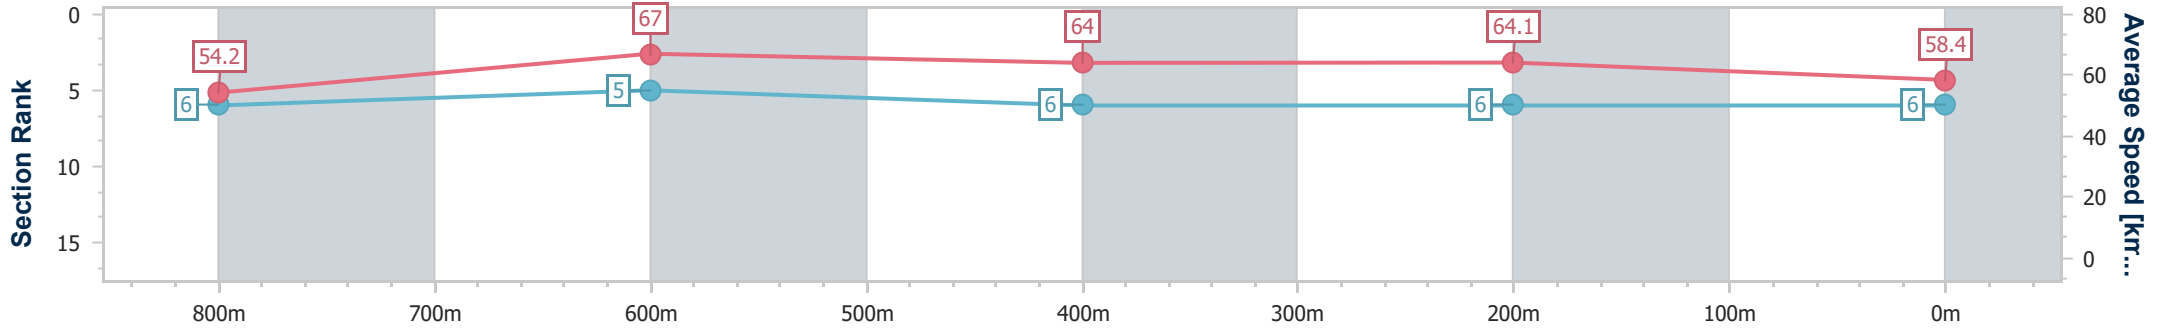

Horse/Jockey Name	Shoot The Boss
Final Rank	6
Fastest Section Time (Section)	0:10.95 (800m)
Top Speed [km/h] (Section)	67.8 (800m)
Race State	Finished

Sunshine Coast QLD Professional
Race 1: WIMMERS PREMIUM SOFT DRINKS Maiden Handicap - 1000m

20 August 2023 - 12:51

Track Rating: Good 4, Weather: Fine, Rail Position: +5m Entire

Section	Overall	800m	600m	400m	200m
Section Times	0:59.25 [6] (0:13.30)	0:45.95 [6] (0:10.95)	0:35.00 [5] (0:11.44)	0:23.56 [6] (0:11.23)	0:12.33 [6] (0:12.33)
Average Speed [km/h]	54.2	67.0	64.0	64.1	58.4
Top Speed [km/h]	67.2	67.8	67.2	65.1	62.2
Avg. Dist. to Rail [m]	13.1	5.1	3.0	3.5	3.3
Avg. Stride Freq. [Hz]	2.3	2.3	2.3	2.3	2.2
Avg. Stride Length [m]	6.5	7.8	7.7	7.7	7.4

- [ ] Ranking at each section and finish
- -.-.- No data available at this section
- NA No data available