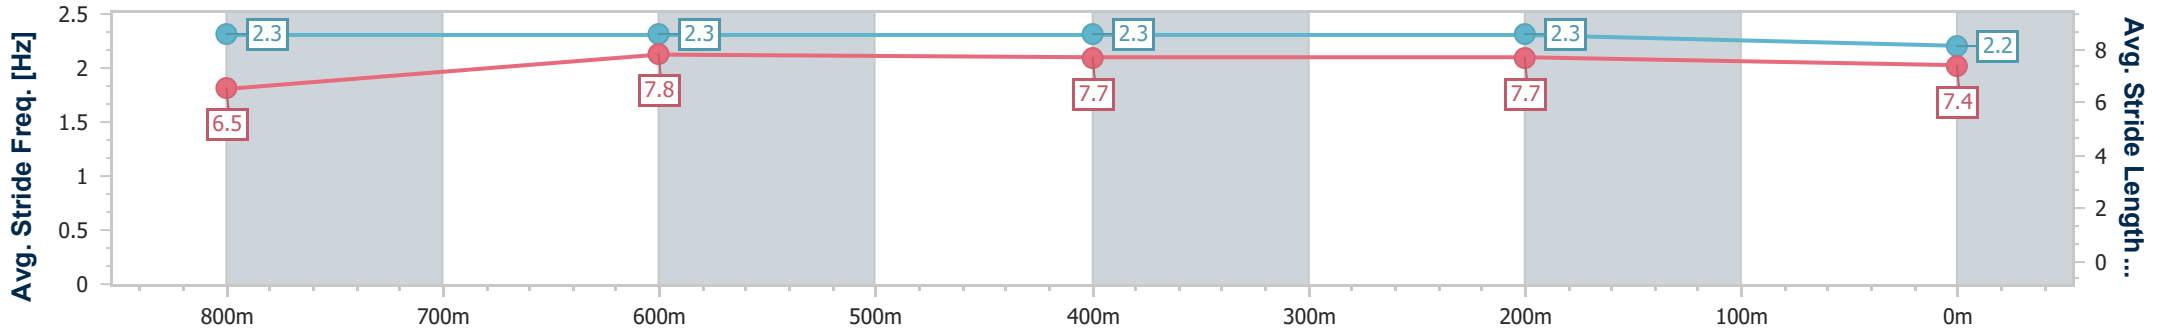

- [ ] Ranking at each section and finish
- .-.- No data available at this section
- NA No data available

Horse/Jockey Name	Shoot The Boss
Final Rank	6
Fastest Section Time (Section)	0:10.95 (800m)
Top Speed [km/h] (Section)	67.8 (800m)
Race State	Finished

Sunshine Coast QLD Professional  
Race 1: WIMMERS PREMIUM SOFT DRINKS Maiden Handicap - 1000m

20 August 2023 - 12:51

Track Rating: Good 4, Weather: Fine, Rail Position: +5m Entire

Section	Overall	800m	600m	400m	200m
Section Times	0:59.25 [6] (0:13.30)	0:45.95 [6] (0:10.95)	0:35.00 [5] (0:11.44)	0:23.56 [6] (0:11.23)	0:12.33 [6] (0:12.33)
Average Speed [km/h]	54.2	67.0	64.0	64.1	58.4
Top Speed [km/h]	67.2	67.8	67.2	65.1	62.2
Avg. Dist. to Rail [m]	13.1	5.1	3.0	3.5	3.3
Avg. Stride Freq. [Hz]	2.3	2.3	2.3	2.3	2.2
Avg. Stride Length [m]	6.5	7.8	7.7	7.7	7.4