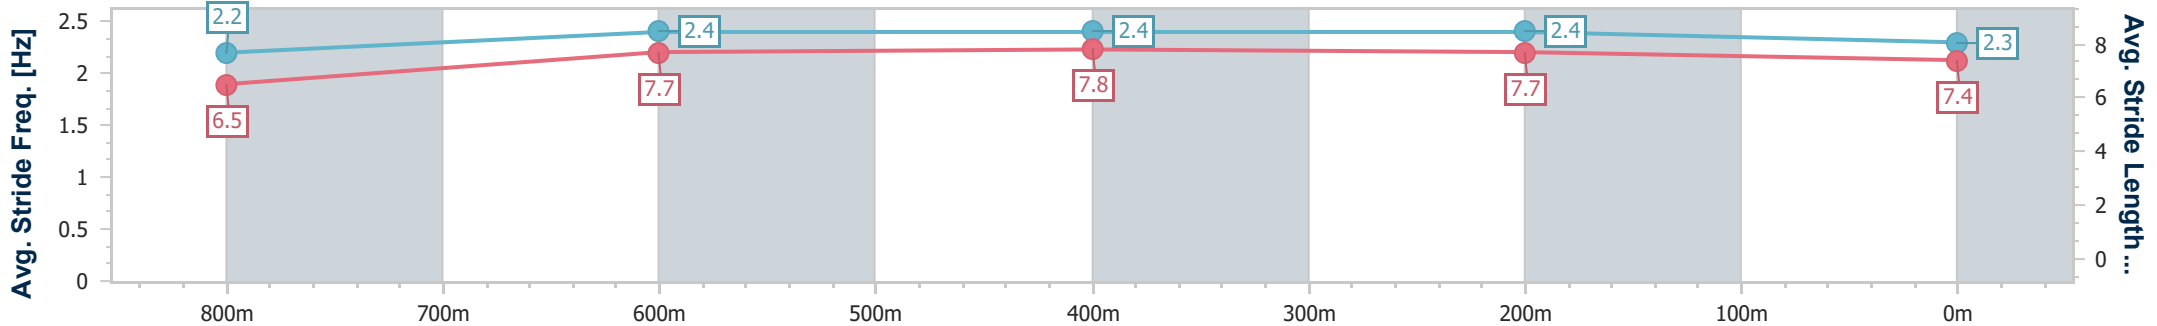

20 August 2023 - 12:51

Track Rating: Good 4, Weather: Fine, Rail Position: +5m Entire

Section	Overall	800m	600m	400m	200m
Section Times	0:58.57 [1] (0:13.56)	0:45.01 [7] (0:10.90)	0:34.11 [7] (0:11.20)	0:22.91 [5] (0:11.03)	0:11.88 [1] (0:11.88)
Average Speed [km/h]	53.1	67.3	65.6	65.4	60.6
Top Speed [km/h]	68.5	68.5	66.5	66.2	63.2
Avg. Dist. to Rail [m]	6.2	4.2	3.8	6.0	5.6
Avg. Stride Freq. [Hz]	2.2	2.4	2.4	2.4	2.3
Avg. Stride Length [m]	6.5	7.7	7.8	7.7	7.4