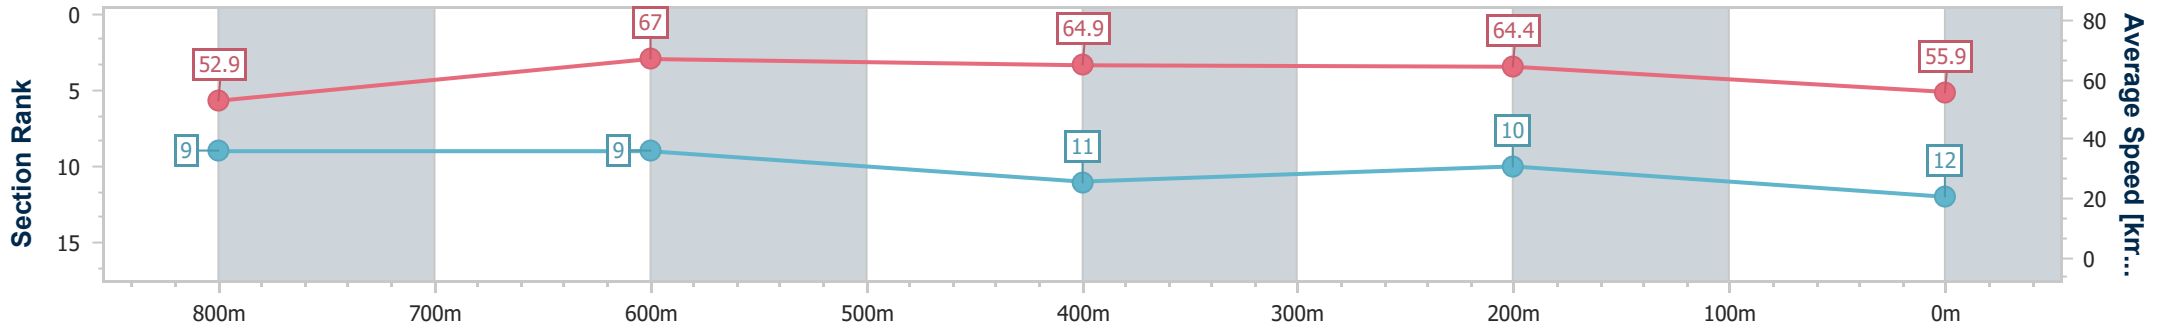

Sunshine Coast QLD Professional  
Race 1: WIMMERS PREMIUM SOFT DRINKS Maiden Handicap - 1000m

20 August 2023 - 12:51

Track Rating: Good 4, Weather: Fine, Rail Position: +5m Entire

Section	Overall	800m	600m	400m	200m
Section Times	0:59.83 [11] (0:14.11)	0:45.72 [13] (0:10.78)	0:34.94 [12] (0:11.15)	0:23.79 [12] (0:11.33)	0:12.46 [13] (0:12.46)
Average Speed [km/h]	51.0	67.2	64.7	63.7	57.7
Top Speed [km/h]	67.1	68.4	67.1	64.9	61.8
Avg. Dist. to Rail [m]	2.7	1.4	0.3	1.7	0.4
Avg. Stride Freq. [Hz]	2.2	2.4	2.3	2.3	2.2
Avg. Stride Length [m]	6.3	7.8	7.8	7.7	7.5

- [ ] Ranking at each section and finish
- .-.- No data available at this section
- NA No data available

Horse/Jockey Name	Harcasion
Final Rank	12
Fastest Section Time (Section)	0:10.95 (800m)
Top Speed [km/h] (Section)	69.5 (800m)
Race State	Finished

Sunshine Coast QLD Professional  
 Race 1: WIMMERS PREMIUM SOFT DRINKS Maiden Handicap - 1000m

20 August 2023 - 12:51

Track Rating: Good 4, Weather: Fine, Rail Position: +5m Entire

Section	Overall	800m	600m	400m	200m
Section Times	1:00.05 [12] (0:13.64)	0:46.41 [9] (0:10.95)	0:35.46 [9] (0:11.41)	0:24.05 [11] (0:11.18)	0:12.87 [10] (0:12.87)
Average Speed [km/h]	52.9	67.0	64.9	64.4	55.9
Top Speed [km/h]	69.4	69.5	67.0	66.0	61.3
Avg. Dist. to Rail [m]	11.7	5.2	4.6	7.3	7.4
Avg. Stride Freq. [Hz]	2.3	2.4	2.3	2.4	2.2
Avg. Stride Length [m]	6.2	7.8	7.8	7.5	7.0