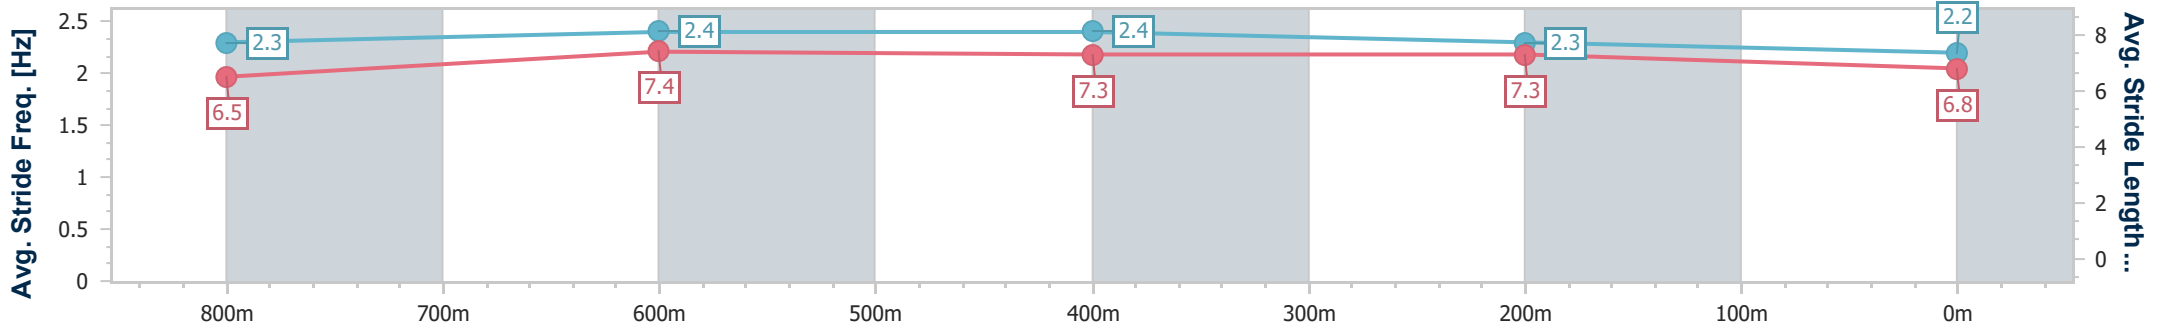

Sunshine Coast QLD Professional  
 Race 1: WIMMERS PREMIUM SOFT DRINKS Maiden Handicap - 1000m

20 August 2023 - 12:51

Track Rating: Good 4, Weather: Fine, Rail Position: +5m Entire

Section	Overall	800m	600m	400m	200m
Section Times	1:00.05 [12] (0:13.64)	0:46.41 [9] (0:10.95)	0:35.46 [9] (0:11.41)	0:24.05 [11] (0:11.18)	0:12.87 [10] (0:12.87)
Average Speed [km/h]	52.9	67.0	64.9	64.4	55.9
Top Speed [km/h]	69.4	69.5	67.0	66.0	61.3
Avg. Dist. to Rail [m]	11.7	5.2	4.6	7.3	7.4
Avg. Stride Freq. [Hz]	2.3	2.4	2.3	2.4	2.2
Avg. Stride Length [m]	6.2	7.8	7.8	7.5	7.0

- [ ] Ranking at each section and finish
- .-.- No data available at this section
- NA No data available

Horse/Jockey Name	Voodoo Medicine
Final Rank	13
Fastest Section Time (Section)	0:10.99 (800m)
Top Speed [km/h] (Section)	69.0 (Overall)
Race State	Finished

Sunshine Coast QLD Professional  
Race 1: WIMMERS PREMIUM SOFT DRINKS Maiden Handicap - 1000m

20 August 2023 - 12:51

Track Rating: Good 4, Weather: Fine, Rail Position: +5m Entire

Section	Overall	800m	600m	400m	200m
Section Times	1:00.62 [13] (0:13.16)	0:47.46 [3] (0:10.99)	0:36.47 [3] (0:11.37)	0:25.10 [3] (0:11.62)	0:13.48 [8] (0:13.48)
Average Speed [km/h]	54.8	66.1	64.1	62.0	53.4
Top Speed [km/h]	69.0	68.8	65.9	64.3	58.9
Avg. Dist. to Rail [m]	10.4	3.5	1.9	3.2	3.9
Avg. Stride Freq. [Hz]	2.3	2.4	2.4	2.3	2.2
Avg. Stride Length [m]	6.5	7.4	7.3	7.3	6.8