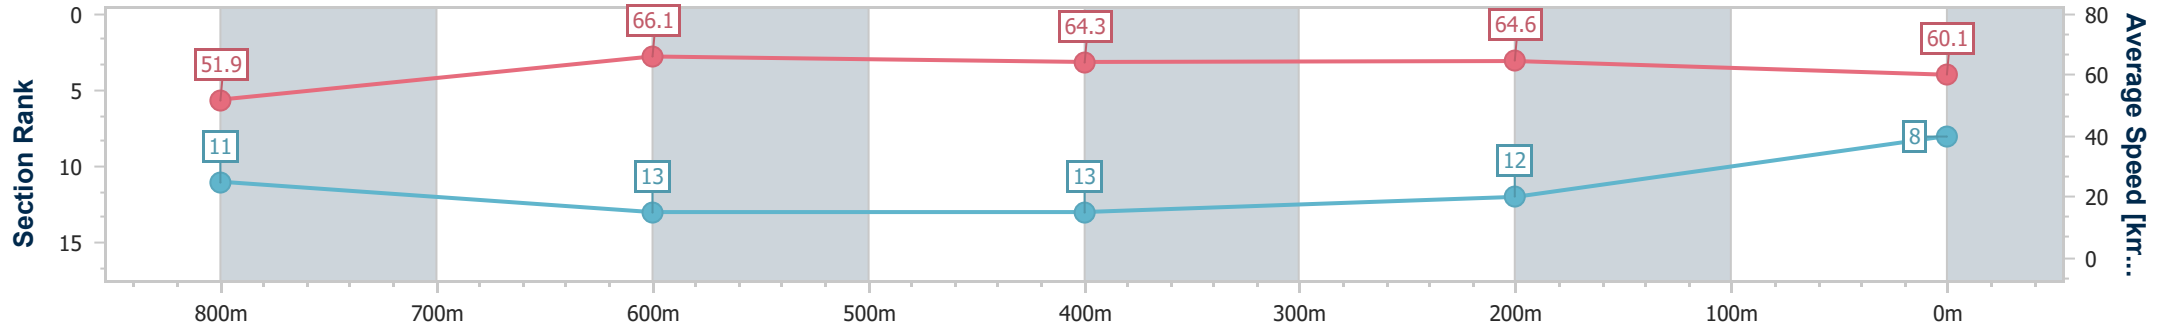

- [ ] Ranking at each section and finish
- .-.- No data available at this section
- NA No data available

Horse/Jockey Name	Panther Power
Final Rank	8
Fastest Section Time (Section)	0:11.00 (800m)
Top Speed [km/h] (Section)	67.5 (800m)
Race State	Finished

Sunshine Coast QLD Professional  
Race 1: WIMMERS PREMIUM SOFT DRINKS Maiden Handicap - 1000m

20 August 2023 - 12:51

Track Rating: Good 4, Weather: Fine, Rail Position: +5m Entire

Section	Overall	800m	600m	400m	200m
Section Times	0:59.32 [8] (0:13.90)	0:45.42 [11] (0:11.00)	0:34.42 [13] (0:11.30)	0:23.12 [13] (0:11.16)	0:11.96 [12] (0:11.96)
Average Speed [km/h]	51.9	66.1	64.3	64.6	60.1
Top Speed [km/h]	65.4	67.5	65.6	65.6	63.9
Avg. Dist. to Rail [m]	6.9	2.6	1.9	6.2	7.5
Avg. Stride Freq. [Hz]	2.3	2.4	2.4	2.4	2.3
Avg. Stride Length [m]	6.3	7.5	7.6	7.6	7.4