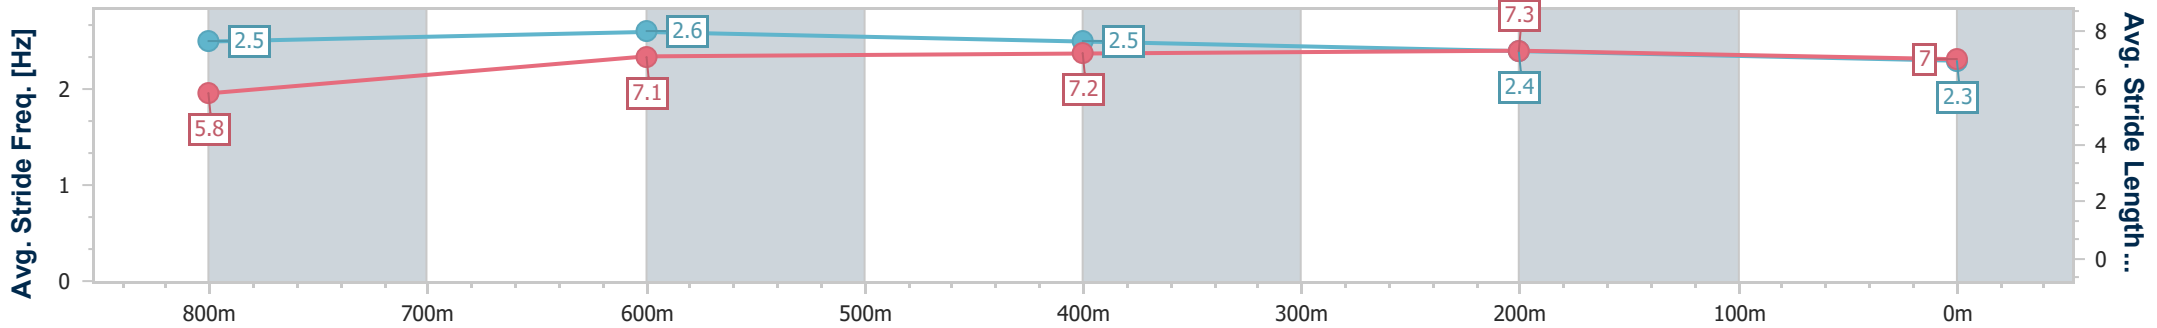

- [ ] Ranking at each section and finish
- .-.- No data available at this section
- NA No data available

Horse/Jockey Name	Winlike Emma
Final Rank	10
Fastest Section Time (Section)	0:10.86 (800m)
Top Speed [km/h] (Section)	68.9 (800m)
Race State	Finished

Sunshine Coast QLD Professional  
Race 1: WIMMERS PREMIUM SOFT DRINKS Maiden Handicap - 1000m

20 August 2023 - 12:51

Track Rating: Good 4, Weather: Fine, Rail Position: +5m Entire

Section	Overall	800m	600m	400m	200m
Section Times	0:59.37 [10] (0:13.76)	0:45.61 [10] (0:10.86)	0:34.75 [10] (0:11.36)	0:23.39 [10] (0:11.16)	0:12.23 [9] (0:12.23)
Average Speed [km/h]	52.3	66.3	63.4	64.5	58.9
Top Speed [km/h]	68.3	68.9	65.0	65.9	62.7
Avg. Dist. to Rail [m]	3.6	0.7	0.3	0.9	2.0
Avg. Stride Freq. [Hz]	2.5	2.6	2.5	2.4	2.3
Avg. Stride Length [m]	5.8	7.1	7.2	7.3	7.0