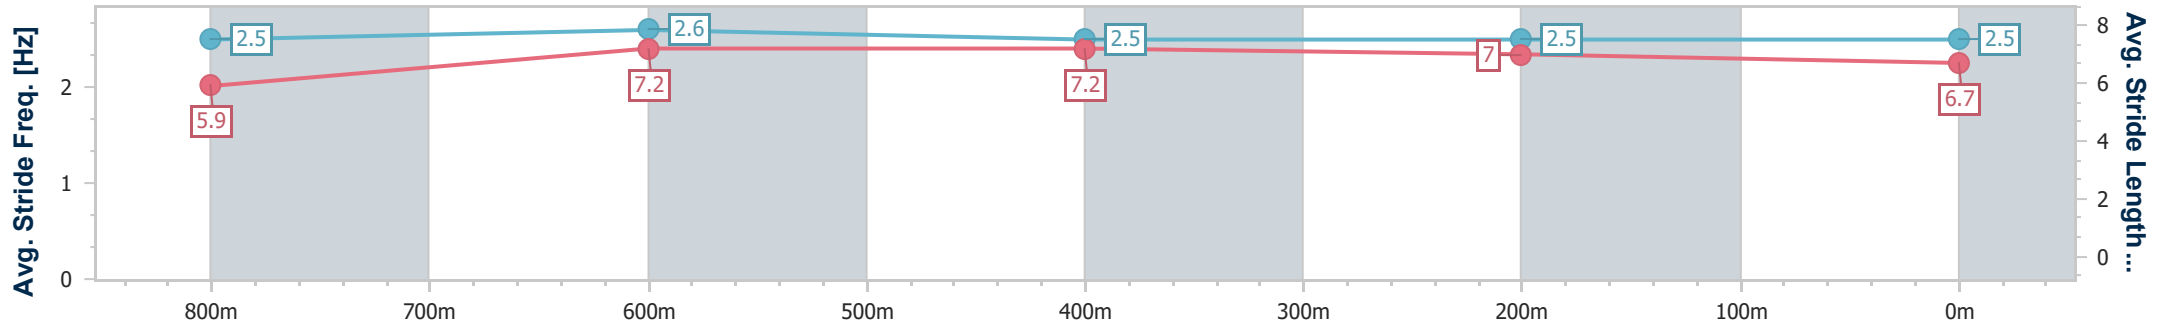

Horse/Jockey Name	Madame Pearl's
Final Rank	4
Fastest Section Time (Section)	0:10.94 (800m)
Top Speed [km/h] (Section)	68.7 (800m)
Race State	Finished

Sunshine Coast QLD Professional
Race 1: WIMMERS PREMIUM SOFT DRINKS Maiden Handicap - 1000m

20 August 2023 - 12:51

Track Rating: Good 4, Weather: Fine, Rail Position: +5m Entire

Section	Overall	800m	600m	400m	200m
Section Times	0:58.96 [4] (0:13.26)	0:45.70 [4] (0:10.94)	0:34.76 [4] (0:11.33)	0:23.43 [4] (0:11.38)	0:12.05 [5] (0:12.05)
Average Speed [km/h]	54.3	66.2	64.0	63.3	59.8
Top Speed [km/h]	68.5	68.7	64.6	64.8	61.5
Avg. Dist. to Rail [m]	3.7	1.8	1.2	2.8	2.2
Avg. Stride Freq. [Hz]	2.5	2.6	2.5	2.5	2.5
Avg. Stride Length [m]	5.9	7.2	7.2	7.0	6.7

- [ ] Ranking at each section and finish
- -.-.- No data available at this section
- NA No data available