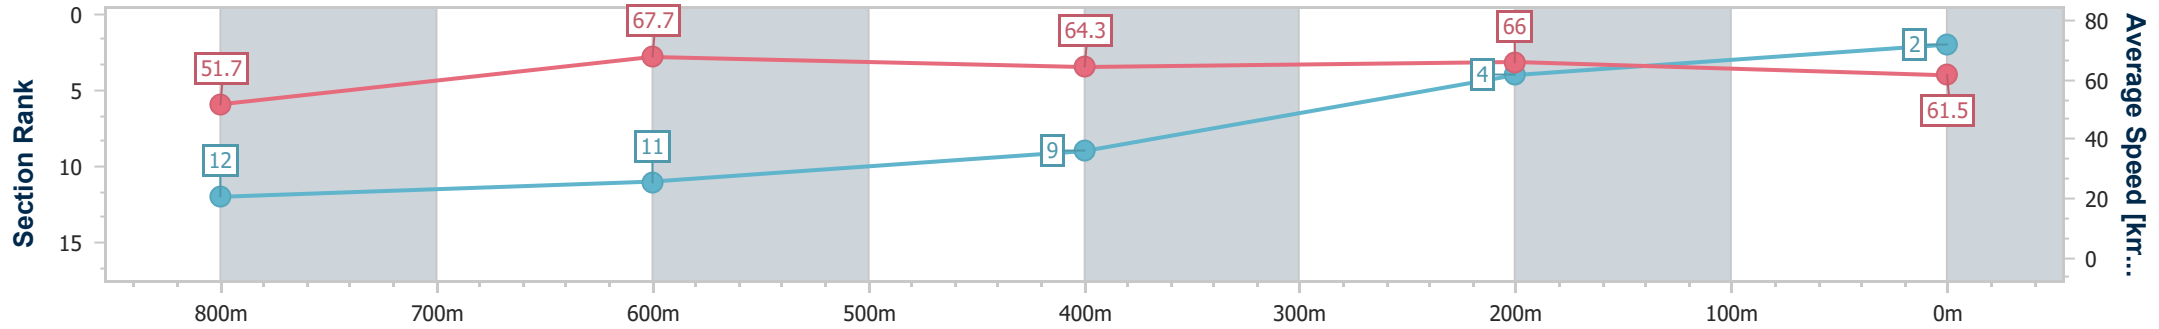

Horse/Jockey Name	Hell Approaching
Final Rank	2
Fastest Section Time (Section)	0:10.73 (800m)
Top Speed [km/h] (Section)	69.8 (800m)
Race State	Finished

Sunshine Coast QLD Professional
Race 1: WIMMERS PREMIUM SOFT DRINKS Maiden Handicap - 1000m

20 August 2023 - 12:51

Track Rating: Good 4, Weather: Fine, Rail Position: +5m Entire

Section	Overall	800m	600m	400m	200m
Section Times	0:58.58 [2] (0:13.94)	0:44.64 [12] (0:10.73)	0:33.91 [11] (0:11.30)	0:22.61 [9] (0:10.93)	0:11.68 [4] (0:11.68)
Average Speed [km/h]	51.7	67.7	64.3	66.0	61.5
Top Speed [km/h]	68.1	69.8	67.0	66.8	64.8
Avg. Dist. to Rail [m]	9.8	2.6	2.1	5.1	5.6
Avg. Stride Freq. [Hz]	2.3	2.5	2.5	2.5	2.4
Avg. Stride Length [m]	6.1	7.4	7.2	7.4	7.1

- [ ] Ranking at each section and finish
- -.-.- No data available at this section
- NA No data available