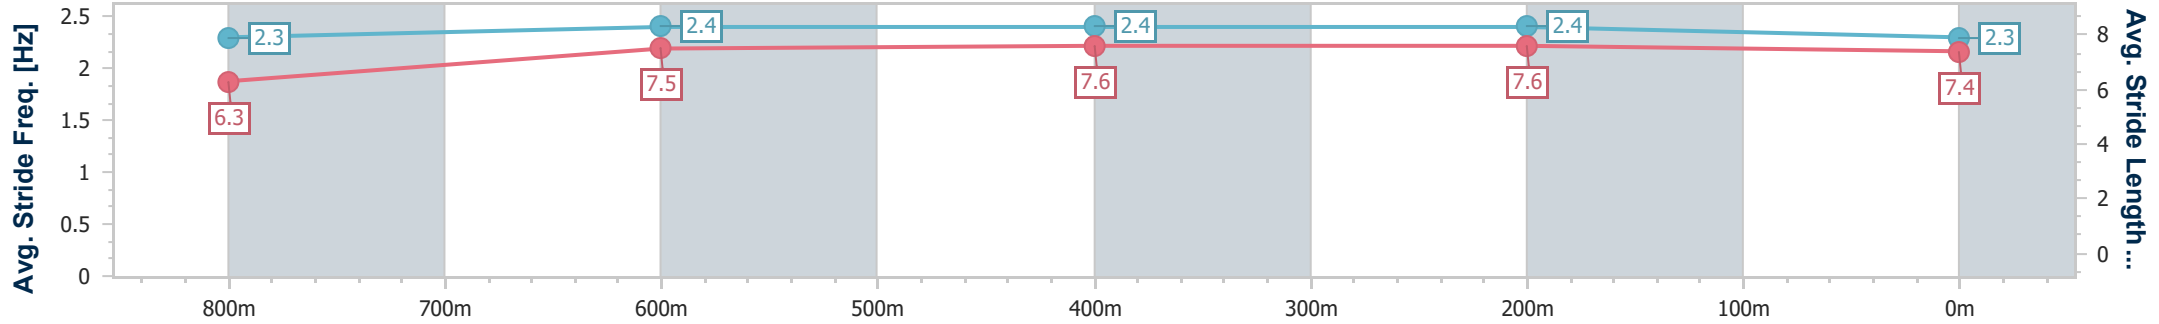

- [ ] Ranking at each section and finish
- .-.- No data available at this section
- NA No data available

Horse/Jockey Name	Panther Power
Final Rank	8
Fastest Section Time (Section)	0:11.00 (800m)
Top Speed [km/h] (Section)	67.5 (800m)
Race State	Finished

Sunshine Coast QLD Professional  
Race 1: WIMMERS PREMIUM SOFT DRINKS Maiden Handicap - 1000m

20 August 2023 - 12:51

Track Rating: Good 4, Weather: Fine, Rail Position: +5m Entire

Section	Overall	800m	600m	400m	200m
Section Times	0:59.32 [8] (0:13.90)	0:45.42 [11] (0:11.00)	0:34.42 [13] (0:11.30)	0:23.12 [13] (0:11.16)	0:11.96 [12] (0:11.96)
Average Speed [km/h]	51.9	66.1	64.3	64.6	60.1
Top Speed [km/h]	65.4	67.5	65.6	65.6	63.9
Avg. Dist. to Rail [m]	6.9	2.6	1.9	6.2	7.5
Avg. Stride Freq. [Hz]	2.3	2.4	2.4	2.4	2.3
Avg. Stride Length [m]	6.3	7.5	7.6	7.6	7.4