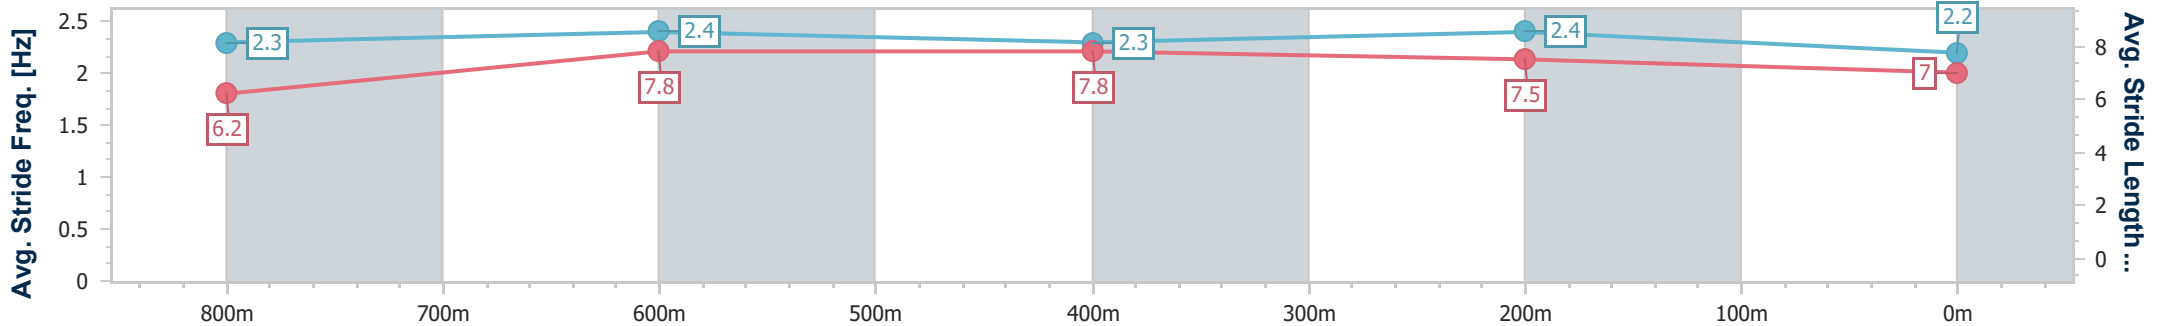

Sunshine Coast QLD Professional  
Race 1: WIMMERS PREMIUM SOFT DRINKS Maiden Handicap - 1000m

20 August 2023 - 12:51

Track Rating: Good 4, Weather: Fine, Rail Position: +5m Entire

Section	Overall	800m	600m	400m	200m
Section Times	0:59.83 [11] (0:14.11)	0:45.72 [13] (0:10.78)	0:34.94 [12] (0:11.15)	0:23.79 [12] (0:11.33)	0:12.46 [13] (0:12.46)
Average Speed [km/h]	51.0	67.2	64.7	63.7	57.7
Top Speed [km/h]	67.1	68.4	67.1	64.9	61.8
Avg. Dist. to Rail [m]	2.7	1.4	0.3	1.7	0.4
Avg. Stride Freq. [Hz]	2.2	2.4	2.3	2.3	2.2
Avg. Stride Length [m]	6.3	7.8	7.8	7.7	7.5

- [ ] Ranking at each section and finish
- .-.- No data available at this section
- NA No data available

Horse/Jockey Name	Harcasion
Final Rank	12
Fastest Section Time (Section)	0:10.95 (800m)
Top Speed [km/h] (Section)	69.5 (800m)
Race State	Finished

Sunshine Coast QLD Professional  
 Race 1: WIMMERS PREMIUM SOFT DRINKS Maiden Handicap - 1000m

20 August 2023 - 12:51

Track Rating: Good 4, Weather: Fine, Rail Position: +5m Entire

Section	Overall	800m	600m	400m	200m
Section Times	1:00.05 [12] (0:13.64)	0:46.41 [9] (0:10.95)	0:35.46 [9] (0:11.41)	0:24.05 [11] (0:11.18)	0:12.87 [10] (0:12.87)
Average Speed [km/h]	52.9	67.0	64.9	64.4	55.9
Top Speed [km/h]	69.4	69.5	67.0	66.0	61.3
Avg. Dist. to Rail [m]	11.7	5.2	4.6	7.3	7.4
Avg. Stride Freq. [Hz]	2.3	2.4	2.3	2.4	2.2
Avg. Stride Length [m]	6.2	7.8	7.8	7.5	7.0