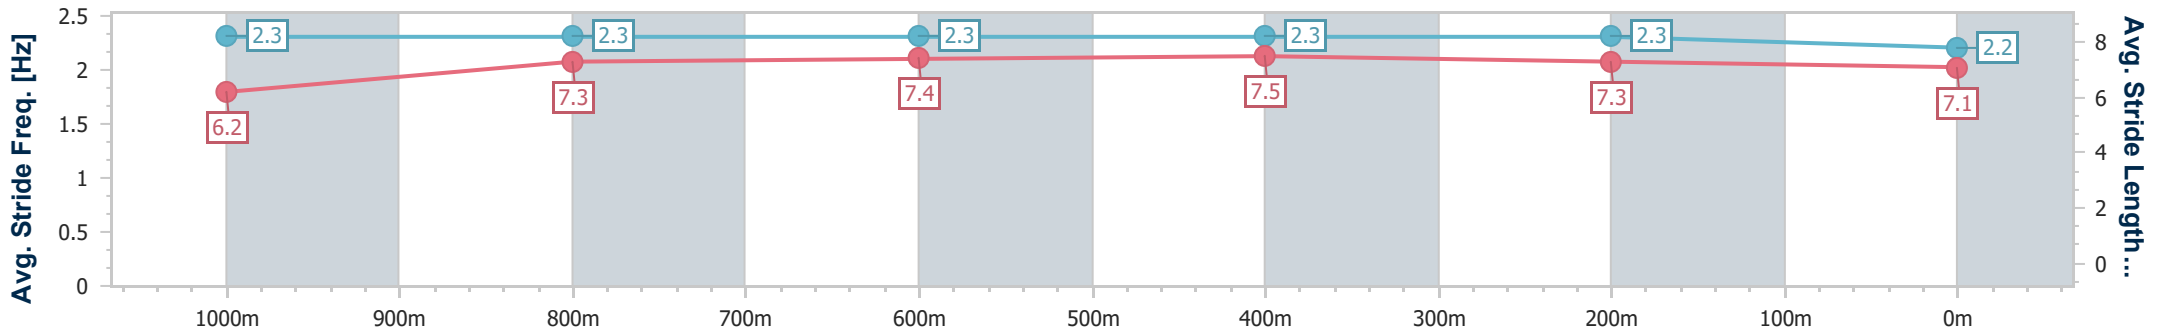

Sunshine Coast QLD Professional

Race 8: DOUBLE R GROUP Class 1 Handicap - 1200m

20 August 2023 - 17:05

Track Rating: Good 4, Weather: Fine, Rail Position: +5m Entire

Section	Overall	1000m	800m	600m	400m	200m
Section Times	1:12.86 [7] (0:13.63)	0:59.23 [4] (0:11.51)	0:47.72 [4] (0:11.91)	0:35.81 [4] (0:11.57)	0:24.24 [5] (0:11.60)	0:12.64 [8] (0:12.64)
Average Speed [km/h]	52.8	63.3	61.7	63.1	62.1	57.0
Top Speed [km/h]	64.9	64.8	63.1	64.1	64.1	58.8
Avg. Dist. to Rail [m]	4.1	2.9	3.8	2.5	6.6	5.7
Avg. Stride Freq. [Hz]	2.3	2.3	2.3	2.3	2.3	2.2
Avg. Stride Length [m]	6.2	7.3	7.4	7.5	7.3	7.1