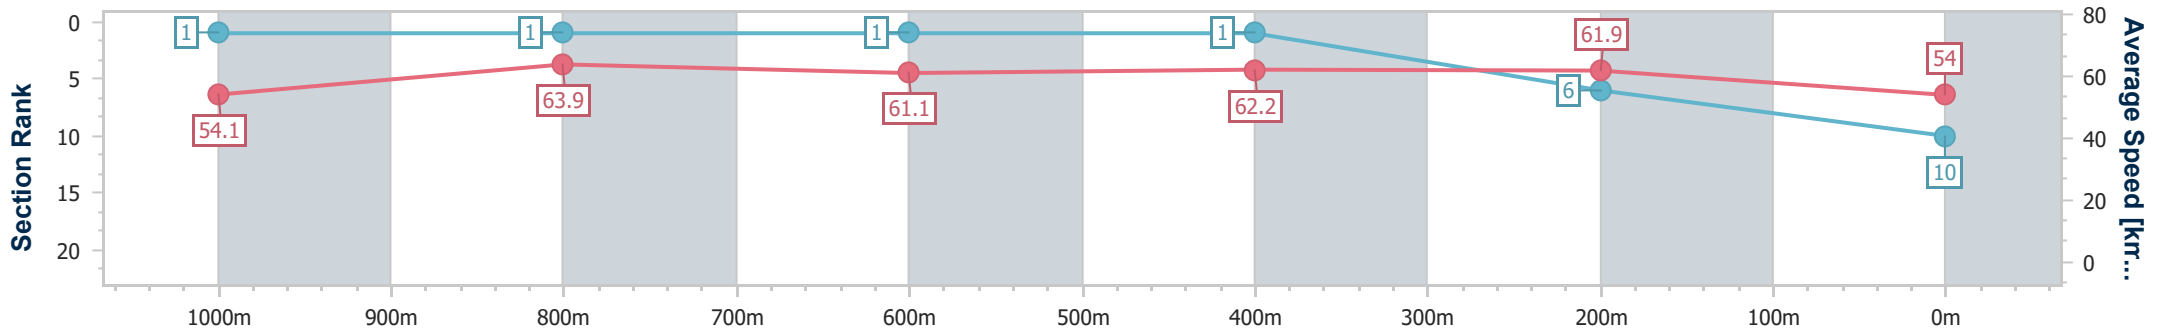

- [] Ranking at each section and finish
- .-.-.- No data available at this section
- NA No data available

Horse/Jockey Name	Extreme Belief
Final Rank	10
Fastest Section Time (Section)	0:11.34 (1000m)
Top Speed [km/h] (Section)	67.2 (1000m)
Race State	Finished

Sunshine Coast QLD Professional

Race 8: DOUBLE R GROUP Class 1 Handicap - 1200m

20 August 2023 - 17:05

Track Rating: Good 4, Weather: Fine, Rail Position: +5m Entire

Section	Overall	1000m	800m	600m	400m	200m
Section Times	1:13.37 [10] (0:13.32)	1:00.05 [1] (0:11.34)	0:48.71 [1] (0:12.00)	0:36.71 [1] (0:11.72)	0:24.99 [1] (0:11.64)	0:13.35 [6] (0:13.35)
Average Speed [km/h]	54.1	63.9	61.1	62.2	61.9	54.0
Top Speed [km/h]	67.1	67.2	61.8	63.5	63.5	58.4
Avg. Dist. to Rail [m]	8.4	3.0	2.8	2.2	5.2	3.4
Avg. Stride Freq. [Hz]	2.3	2.3	2.3	2.3	2.3	2.2
Avg. Stride Length [m]	6.4	7.6	7.3	7.4	7.4	6.7

- [] Ranking at each section and finish
- .-.- No data available at this section
- NA No data available