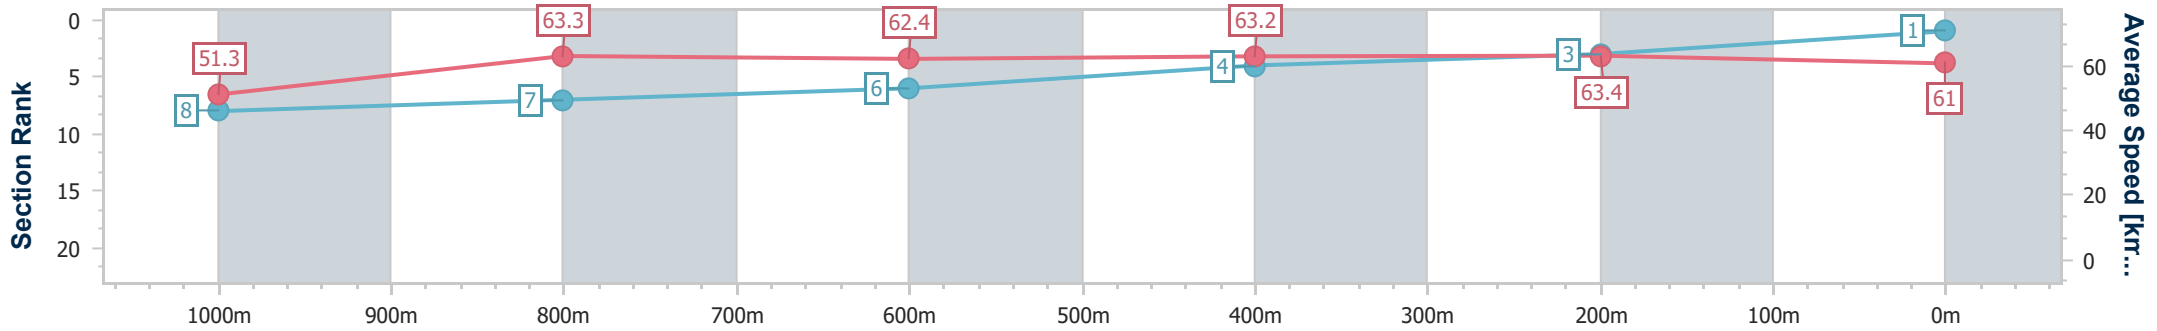

Sunshine Coast QLD Professional

Race 8: DOUBLE R GROUP Class 1 Handicap - 1200m

20 August 2023 - 17:05

Track Rating: Good 4, Weather: Fine, Rail Position: +5m Entire

Section	Overall	1000m	800m	600m	400m	200m
Section Times	1:11.76 [1] (0:14.01)	0:57.75 [8] (0:11.46)	0:46.29 [7] (0:11.64)	0:34.65 [6] (0:11.49)	0:23.16 [4] (0:11.37)	0:11.79 [3] (0:11.79)
Average Speed [km/h]	51.3	63.3	62.4	63.2	63.4	61.0
Top Speed [km/h]	63.4	64.1	63.3	64.0	64.6	62.6
Avg. Dist. to Rail [m]	4.8	2.2	1.6	1.3	3.9	5.5
Avg. Stride Freq. [Hz]	2.3	2.3	2.3	2.3	2.3	2.3
Avg. Stride Length [m]	5.9	7.1	7.1	7.4	7.5	7.4