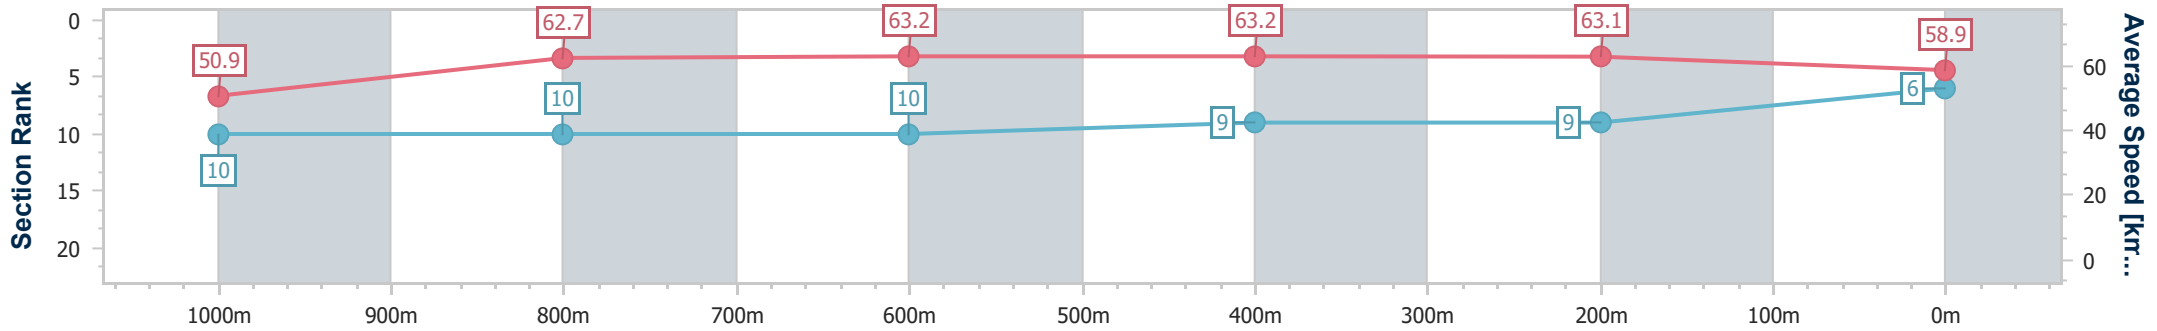

Sunshine Coast QLD Professional

Race 8: DOUBLE R GROUP Class 1 Handicap - 1200m

20 August 2023 - 17:05

Track Rating: Good 4, Weather: Fine, Rail Position: +5m Entire

Section	Overall	1000m	800m	600m	400m	200m
Section Times	1:12.50 [6] (0:14.15)	0:58.35 [10] (0:11.58)	0:46.77 [10] (0:11.59)	0:35.18 [10] (0:11.53)	0:23.65 [9] (0:11.43)	0:12.22 [9] (0:12.22)
Average Speed [km/h]	50.9	62.7	63.2	63.2	63.1	58.9
Top Speed [km/h]	64.0	64.1	64.1	64.0	64.1	62.2
Avg. Dist. to Rail [m]	7.8	3.2	2.6	2.2	7.0	9.4
Avg. Stride Freq. [Hz]	2.2	2.2	2.2	2.2	2.2	2.2
Avg. Stride Length [m]	6.2	7.6	7.4	7.6	7.9	7.5