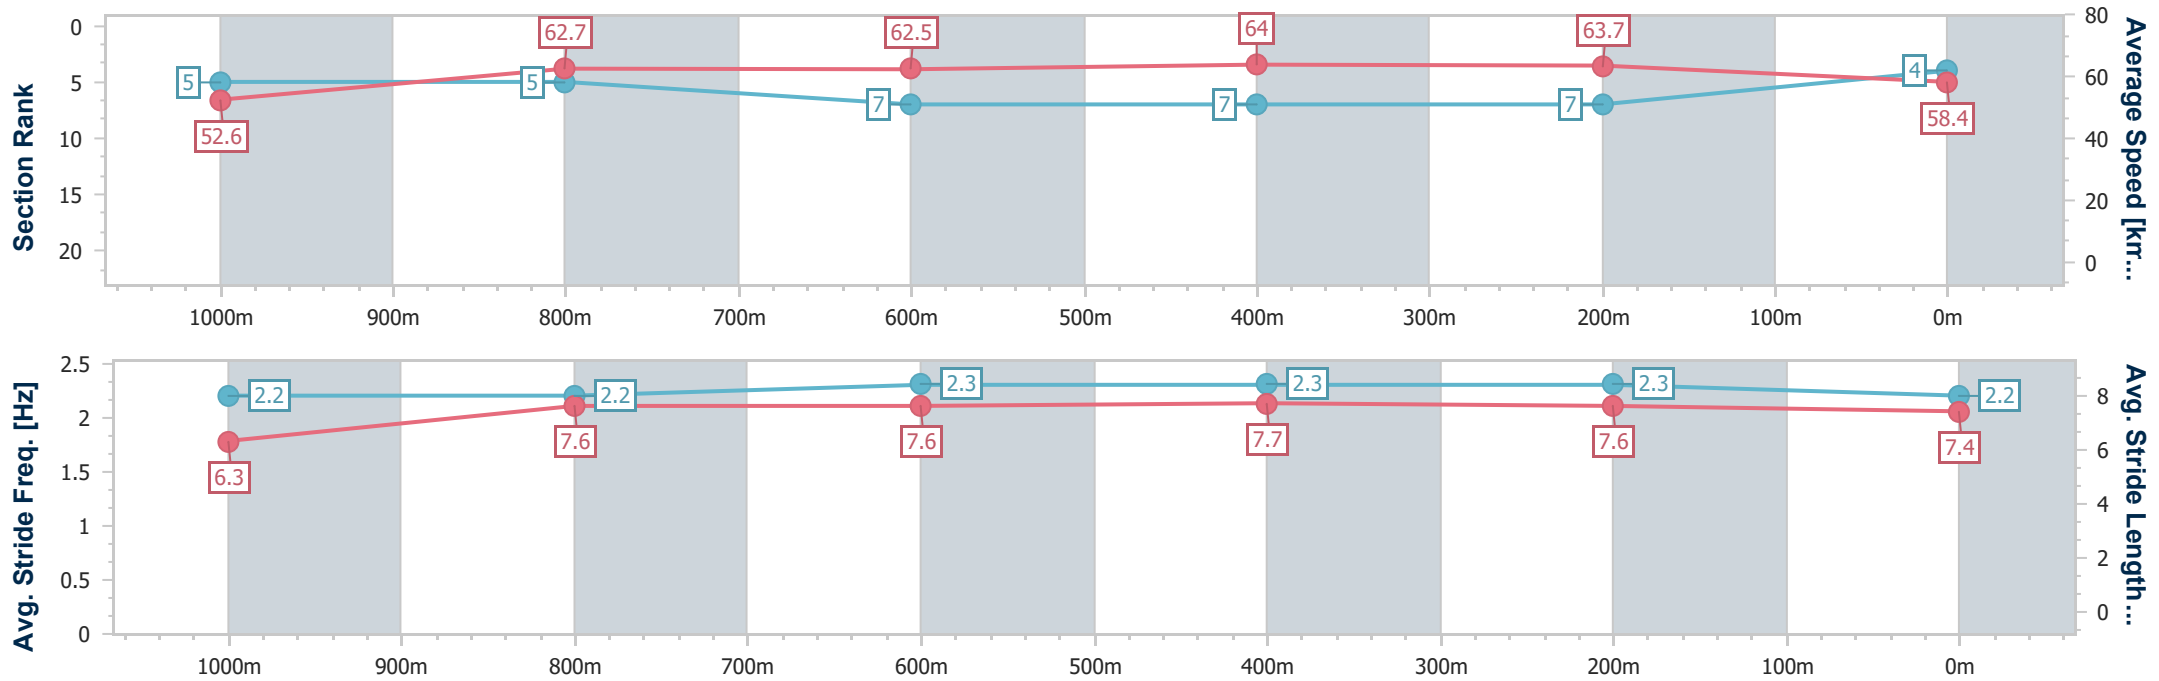

Sunshine Coast QLD Professional

Race 8: DOUBLE R GROUP Class 1 Handicap - 1200m

20 August 2023 - 17:05

Track Rating: Good 4, Weather: Fine, Rail Position: +5m Entire

Section	Overall	1000m	800m	600m	400m	200m
Section Times	1:12.40 [4] (0:13.72)	0:58.68 [5] (0:11.64)	0:47.04 [5] (0:11.84)	0:35.20 [7] (0:11.55)	0:23.65 [7] (0:11.32)	0:12.33 [7] (0:12.33)
Average Speed [km/h]	52.6	62.7	62.5	64.0	63.7	58.4
Top Speed [km/h]	64.4	64.4	63.1	65.8	66.0	61.5
Avg. Dist. to Rail [m]	5.8	4.0	5.0	4.6	7.1	7.6
Avg. Stride Freq. [Hz]	2.2	2.2	2.3	2.3	2.3	2.2
Avg. Stride Length [m]	6.3	7.6	7.6	7.7	7.6	7.4

- [] Ranking at each section and finish
- .-.- No data available at this section
- NA No data available

Horse/Jockey Name	Epauvescent
Final Rank	5
Fastest Section Time (Section)	0:11.47 (400m)
Top Speed [km/h] (Section)	65.8 (Overall)
Race State	Finished