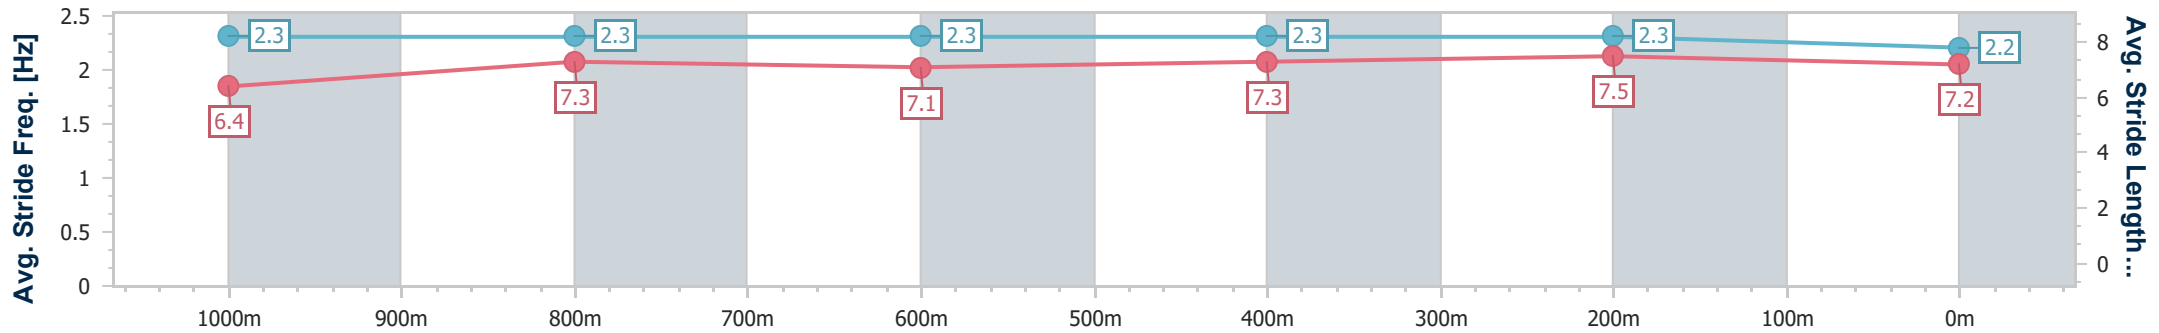

Sunshine Coast QLD Professional

Race 8: DOUBLE R GROUP Class 1 Handicap - 1200m

20 August 2023 - 17:05

Track Rating: Good 4, Weather: Fine, Rail Position: +5m Entire

Section	Overall	1000m	800m	600m	400m	200m
Section Times	1:12.47 [5] (0:13.44)	0:59.03 [2] (0:11.67)	0:47.36 [3] (0:11.79)	0:35.57 [3] (0:11.58)	0:23.99 [2] (0:11.47)	0:12.52 [2] (0:12.52)
Average Speed [km/h]	53.6	62.0	61.5	62.4	62.9	57.4
Top Speed [km/h]	65.8	64.3	62.4	63.8	64.5	60.8
Avg. Dist. to Rail [m]	2.5	1.9	1.4	0.5	2.2	2.6
Avg. Stride Freq. [Hz]	2.3	2.3	2.3	2.3	2.3	2.2
Avg. Stride Length [m]	6.4	7.3	7.1	7.3	7.5	7.2

- [] Ranking at each section and finish
- .-.- No data available at this section
- NA No data available

Horse/Jockey Name	She Mine
Final Rank	6
Fastest Section Time (Section)	0:11.43 (400m)
Top Speed [km/h] (Section)	64.1 (400m)
Race State	Finished