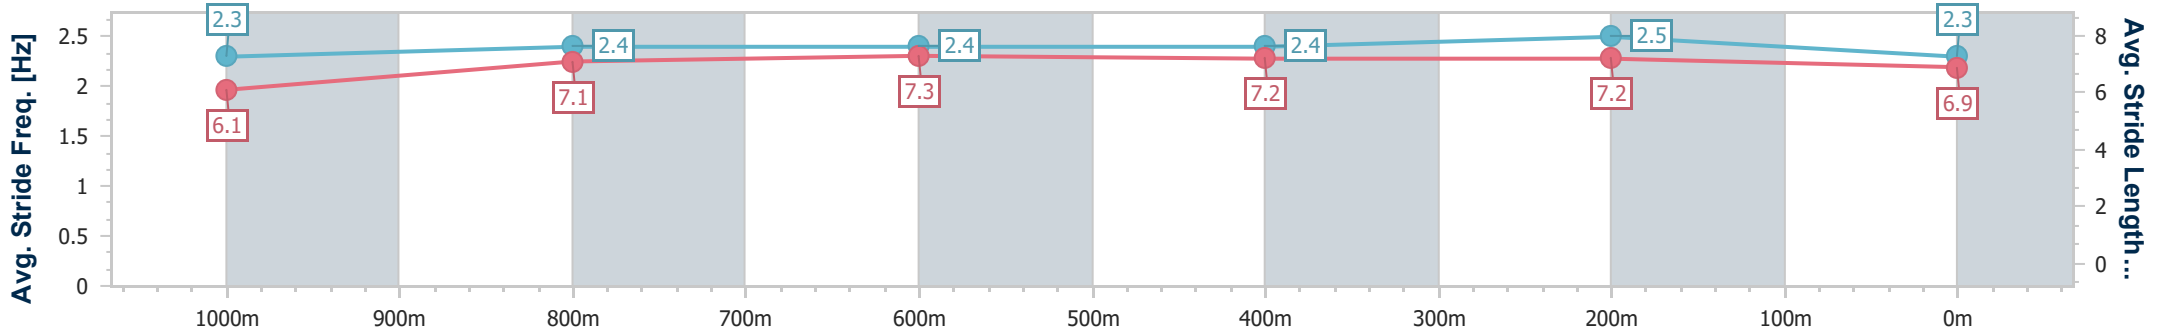

Sunshine Coast QLD Professional

Race 8: DOUBLE R GROUP Class 1 Handicap - 1200m

20 August 2023 - 17:05

Track Rating: Good 4, Weather: Fine, Rail Position: +5m Entire

Section	Overall	1000m	800m	600m	400m	200m
Section Times	1:12.36 [3] (0:13.89)	0:58.47 [6] (0:11.53)	0:46.94 [6] (0:11.68)	0:35.26 [5] (0:11.56)	0:23.70 [6] (0:11.35)	0:12.35 [4]
Average Speed [km/h]	51.8	63.0	62.8	63.0	63.5	58.3
Top Speed [km/h]	63.4	64.9	65.0	64.2	64.3	61.3
Avg. Dist. to Rail [m]	6.4	3.3	3.0	2.1	5.6	6.0
Avg. Stride Freq. [Hz]	2.3	2.4	2.4	2.4	2.5	2.3
Avg. Stride Length [m]	6.1	7.1	7.3	7.2	7.2	6.9