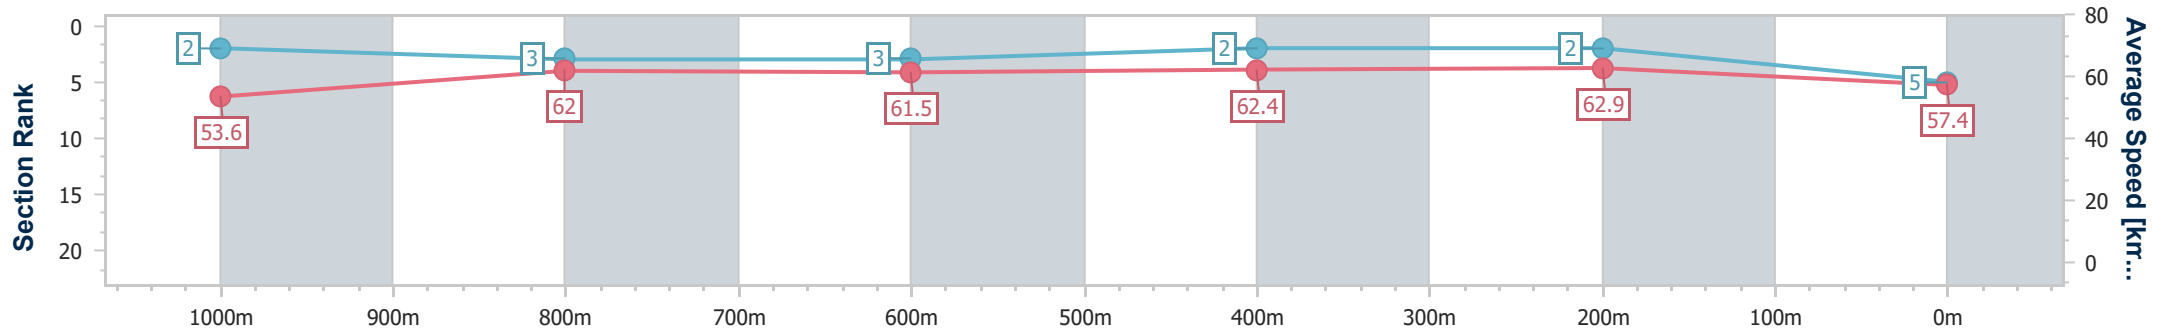

Sunshine Coast QLD Professional

Race 8: DOUBLE R GROUP Class 1 Handicap - 1200m

20 August 2023 - 17:05

Track Rating: Good 4, Weather: Fine, Rail Position: +5m Entire

Section	Overall	1000m	800m	600m	400m	200m
Section Times	1:12.47 [5] (0:13.44)	0:59.03 [2] (0:11.67)	0:47.36 [3] (0:11.79)	0:35.57 [3] (0:11.58)	0:23.99 [2] (0:11.47)	0:12.52 [2] (0:12.52)
Average Speed [km/h]	53.6	62.0	61.5	62.4	62.9	57.4
Top Speed [km/h]	65.8	64.3	62.4	63.8	64.5	60.8
Avg. Dist. to Rail [m]	2.5	1.9	1.4	0.5	2.2	2.6
Avg. Stride Freq. [Hz]	2.3	2.3	2.3	2.3	2.3	2.2
Avg. Stride Length [m]	6.4	7.3	7.1	7.3	7.5	7.2

- [] Ranking at each section and finish
- .-.- No data available at this section
- NA No data available

Horse/Jockey Name	She Mine
Final Rank	6
Fastest Section Time (Section)	0:11.43 (400m)
Top Speed [km/h] (Section)	64.1 (400m)
Race State	Finished