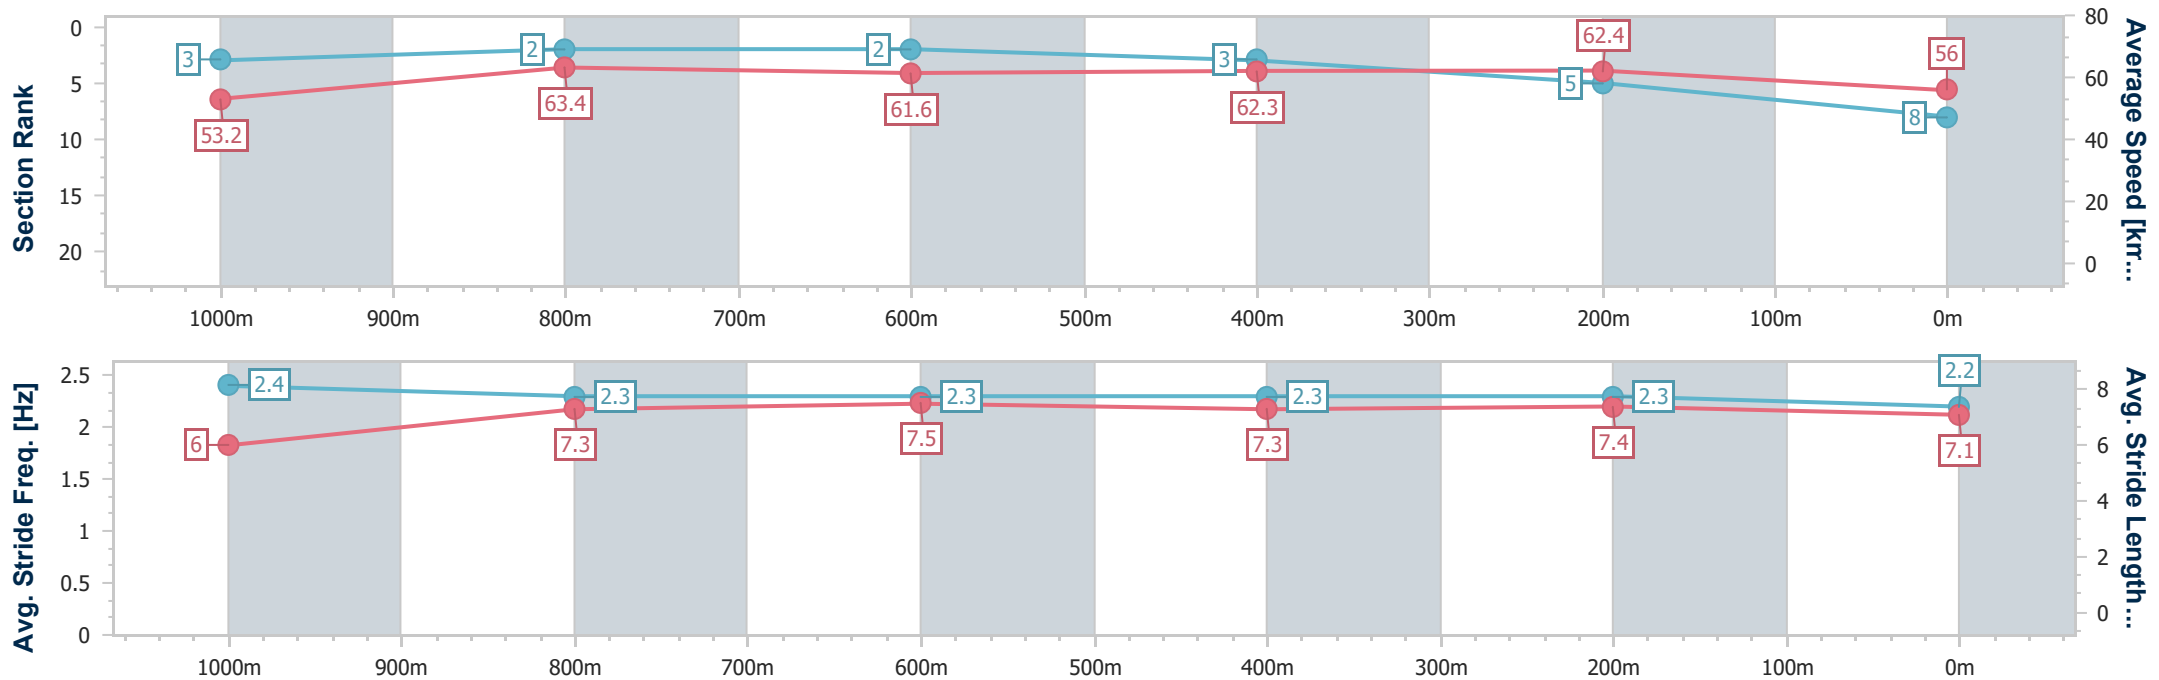

- [] Ranking at each section and finish
- .-.- No data available at this section
- NA No data available

Horse/Jockey Name	Sir Carter
Final Rank	8
Fastest Section Time (Section)	0:11.47 (1000m)
Top Speed [km/h] (Section)	66.4 (1000m)
Race State	Finished

Sunshine Coast QLD Professional

Race 8: DOUBLE R GROUP Class 1 Handicap - 1200m

20 August 2023 - 17:05

Track Rating: Good 4, Weather: Fine, Rail Position: +5m Entire

Section	Overall	1000m	800m	600m	400m	200m
Section Times	1:12.89 [8] (0:13.53)	0:59.36 [3] (0:11.47)	0:47.89 [2] (0:11.83)	0:36.06 [2] (0:11.65)	0:24.41 [3] (0:11.54)	0:12.87 [5] (0:12.87)
Average Speed [km/h]	53.2	63.4	61.6	62.3	62.4	56.0
Top Speed [km/h]	63.7	66.4	62.6	64.3	63.6	60.5
Avg. Dist. to Rail [m]	3.9	2.9	2.5	1.4	3.9	5.0
Avg. Stride Freq. [Hz]	2.4	2.3	2.3	2.3	2.3	2.2
Avg. Stride Length [m]	6.0	7.3	7.5	7.3	7.4	7.1

- [] Ranking at each section and finish
- .-.- No data available at this section
- NA No data available

Horse/Jockey Name	Lovin' De Quo
Final Rank	9
Fastest Section Time (Section)	0:11.56 (400m)
Top Speed [km/h] (Section)	64.2 (1000m)
Race State	Finished