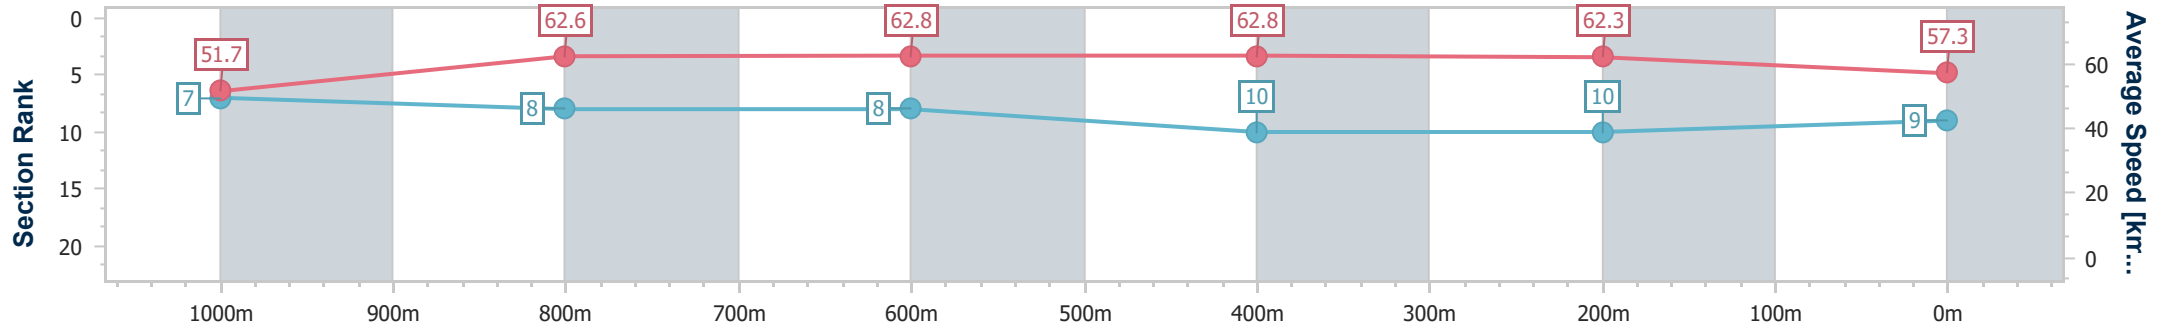

- [] Ranking at each section and finish
- .-.- No data available at this section
- NA No data available

Horse/Jockey Name	Lovin' De Quo
Final Rank	9
Fastest Section Time (Section)	0:11.56 (400m)
Top Speed [km/h] (Section)	64.2 (1000m)
Race State	Finished

Sunshine Coast QLD Professional

Race 8: DOUBLE R GROUP Class 1 Handicap - 1200m

20 August 2023 - 17:05

Track Rating: Good 4, Weather: Fine, Rail Position: +5m Entire

Section	Overall	1000m	800m	600m	400m	200m
Section Times	1:13.10 [9] (0:13.91)	0:59.19 [7] (0:11.62)	0:47.57 [8] (0:11.74)	0:35.83 [8] (0:11.69)	0:24.14 [10] (0:11.56)	0:12.58 [10] (0:12.58)
Average Speed [km/h]	51.7	62.6	62.8	62.8	62.3	57.3
Top Speed [km/h]	62.5	64.2	63.8	63.6	63.9	60.1
Avg. Dist. to Rail [m]	7.3	4.2	3.9	3.6	7.6	8.4
Avg. Stride Freq. [Hz]	2.2	2.3	2.3	2.3	2.3	2.2
Avg. Stride Length [m]	6.3	7.4	7.6	7.6	7.6	7.2

- [] Ranking at each section and finish
- .-.-.- No data available at this section
- NA No data available

Horse/Jockey Name	Extreme Belief
Final Rank	10
Fastest Section Time (Section)	0:11.34 (1000m)
Top Speed [km/h] (Section)	67.2 (1000m)
Race State	Finished