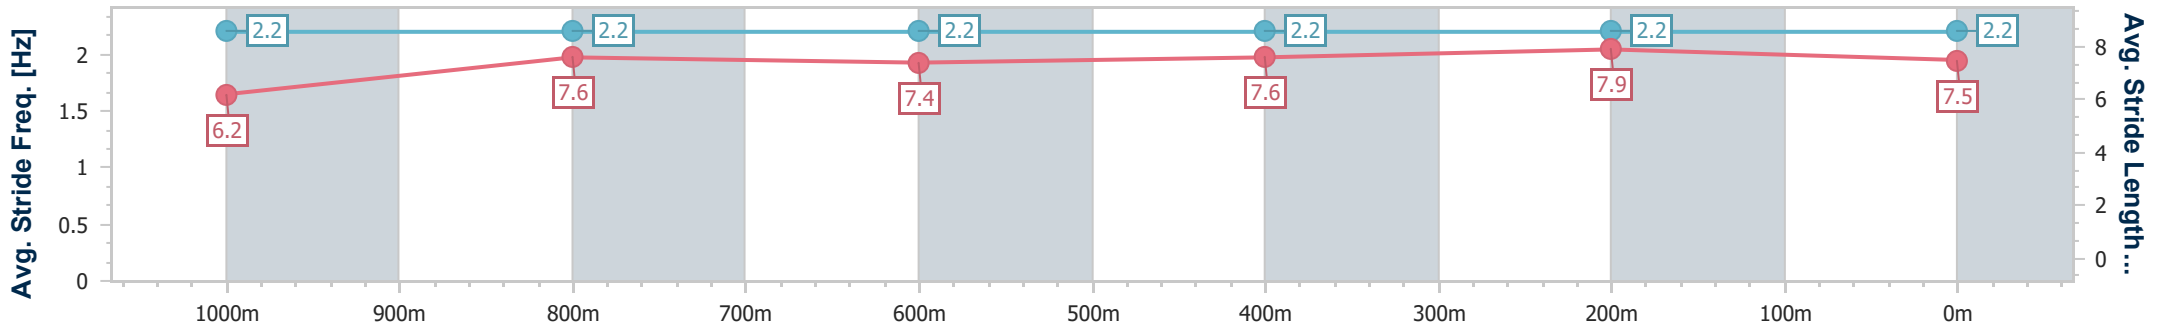

Sunshine Coast QLD Professional

Race 8: DOUBLE R GROUP Class 1 Handicap - 1200m

20 August 2023 - 17:05

Track Rating: Good 4, Weather: Fine, Rail Position: +5m Entire

Section	Overall	1000m	800m	600m	400m	200m
Section Times	1:12.50 [6] (0:14.15)	0:58.35 [10] (0:11.58)	0:46.77 [10] (0:11.59)	0:35.18 [10] (0:11.53)	0:23.65 [9] (0:11.43)	0:12.22 [9] (0:12.22)
Average Speed [km/h]	50.9	62.7	63.2	63.2	63.1	58.9
Top Speed [km/h]	64.0	64.1	64.1	64.0	64.1	62.2
Avg. Dist. to Rail [m]	7.8	3.2	2.6	2.2	7.0	9.4
Avg. Stride Freq. [Hz]	2.2	2.2	2.2	2.2	2.2	2.2
Avg. Stride Length [m]	6.2	7.6	7.4	7.6	7.9	7.5