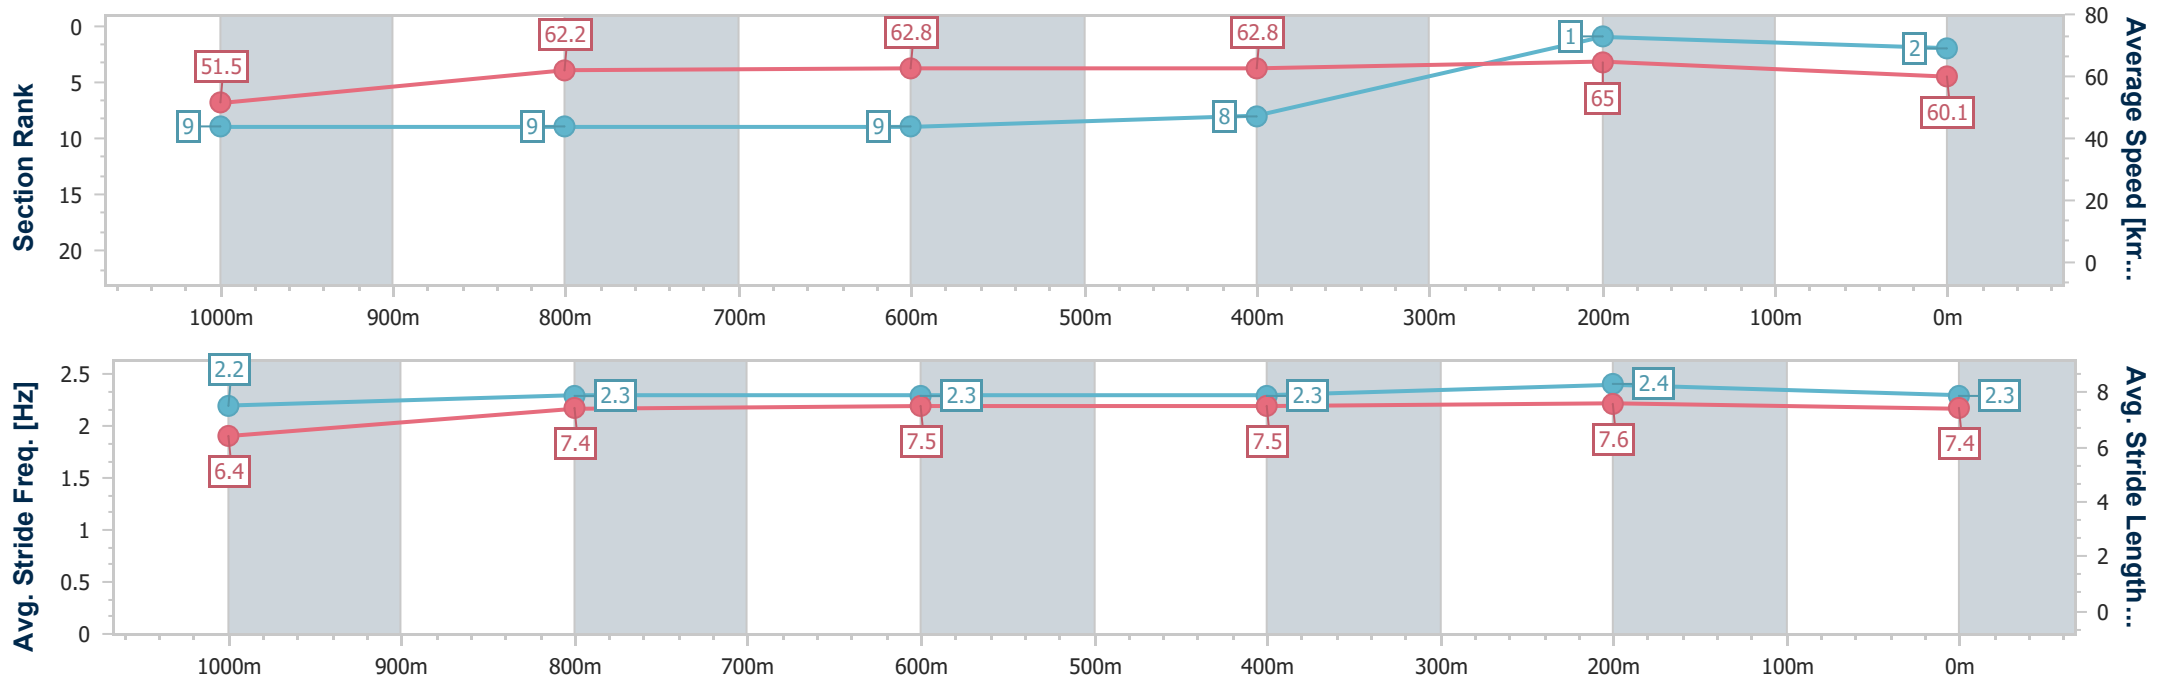

Sunshine Coast QLD Professional

Race 8: DOUBLE R GROUP Class 1 Handicap - 1200m

20 August 2023 - 17:05

Track Rating: Good 4, Weather: Fine, Rail Position: +5m Entire

Section	Overall	1000m	800m	600m	400m	200m
Section Times	1:11.85 [2] (0:14.01)	0:57.84 [9] (0:11.71)	0:46.13 [9] (0:11.60)	0:34.53 [9] (0:11.48)	0:23.05 [8] (0:11.06)	0:11.99 [1] (0:11.99)
Average Speed [km/h]	51.5	62.2	62.8	62.8	65.0	60.1
Top Speed [km/h]	61.7	63.1	63.9	64.3	66.3	63.1
Avg. Dist. to Rail [m]	8.0	4.6	2.2	0.5	0.9	2.7
Avg. Stride Freq. [Hz]	2.2	2.3	2.3	2.3	2.4	2.3
Avg. Stride Length [m]	6.4	7.4	7.5	7.5	7.6	7.4