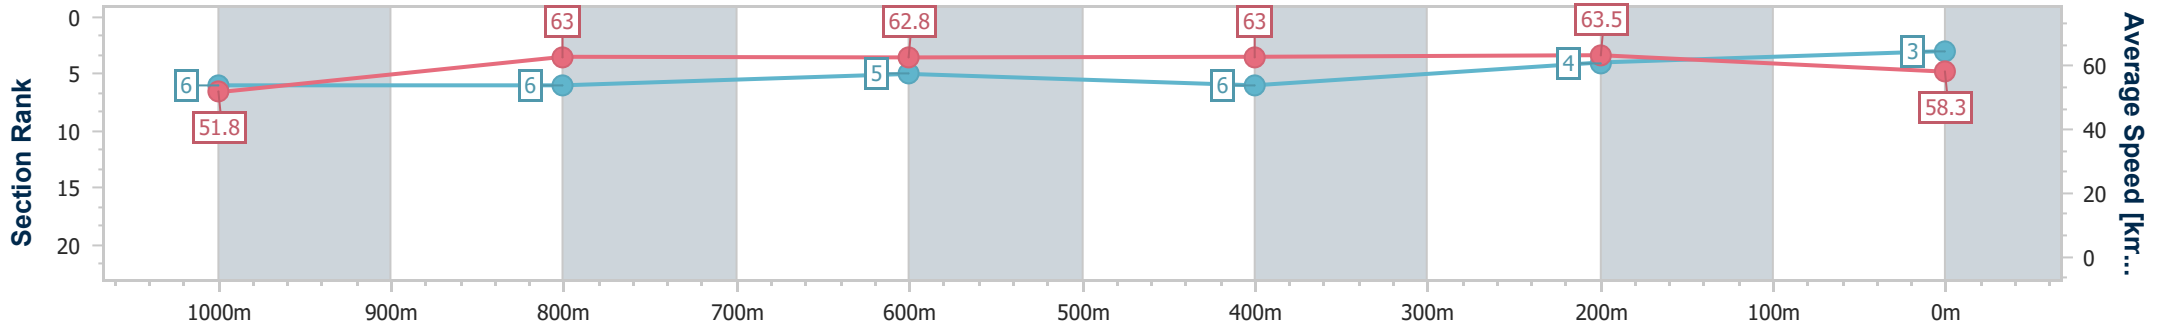

Sunshine Coast QLD Professional

Race 8: DOUBLE R GROUP Class 1 Handicap - 1200m

20 August 2023 - 17:05

Track Rating: Good 4, Weather: Fine, Rail Position: +5m Entire

Section	Overall	1000m	800m	600m	400m	200m
Section Times	1:12.36 [3] (0:13.89)	0:58.47 [6] (0:11.53)	0:46.94 [6] (0:11.68)	0:35.26 [5] (0:11.56)	0:23.70 [6] (0:11.35)	0:12.35 [4]
Average Speed [km/h]	51.8	63.0	62.8	63.0	63.5	58.3
Top Speed [km/h]	63.4	64.9	65.0	64.2	64.3	61.3
Avg. Dist. to Rail [m]	6.4	3.3	3.0	2.1	5.6	6.0
Avg. Stride Freq. [Hz]	2.3	2.4	2.4	2.4	2.5	2.3
Avg. Stride Length [m]	6.1	7.1	7.3	7.2	7.2	6.9