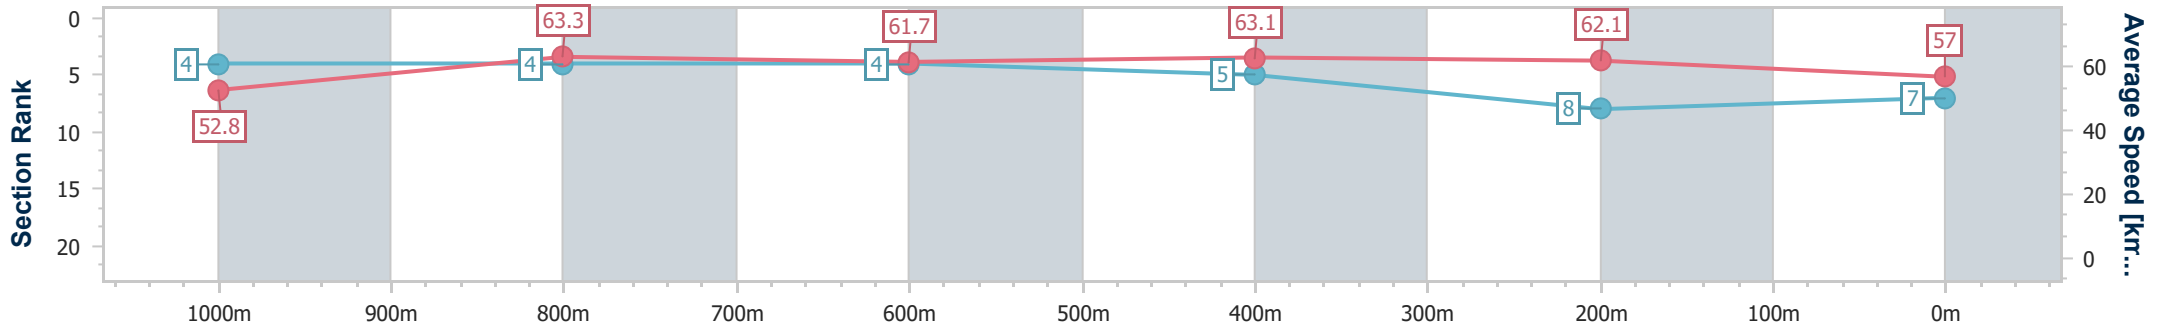

Sunshine Coast QLD Professional

Race 8: DOUBLE R GROUP Class 1 Handicap - 1200m

20 August 2023 - 17:05

Track Rating: Good 4, Weather: Fine, Rail Position: +5m Entire

Section	Overall	1000m	800m	600m	400m	200m
Section Times	1:12.86 [7] (0:13.63)	0:59.23 [4] (0:11.51)	0:47.72 [4] (0:11.91)	0:35.81 [4] (0:11.57)	0:24.24 [5] (0:11.60)	0:12.64 [8] (0:12.64)
Average Speed [km/h]	52.8	63.3	61.7	63.1	62.1	57.0
Top Speed [km/h]	64.9	64.8	63.1	64.1	64.1	58.8
Avg. Dist. to Rail [m]	4.1	2.9	3.8	2.5	6.6	5.7
Avg. Stride Freq. [Hz]	2.3	2.3	2.3	2.3	2.3	2.2
Avg. Stride Length [m]	6.2	7.3	7.4	7.5	7.3	7.1

- [] Ranking at each section and finish
- .-.- No data available at this section
- NA No data available

Horse/Jockey Name	Sir Carter
Final Rank	8
Fastest Section Time (Section)	0:11.47 (1000m)
Top Speed [km/h] (Section)	66.4 (1000m)
Race State	Finished