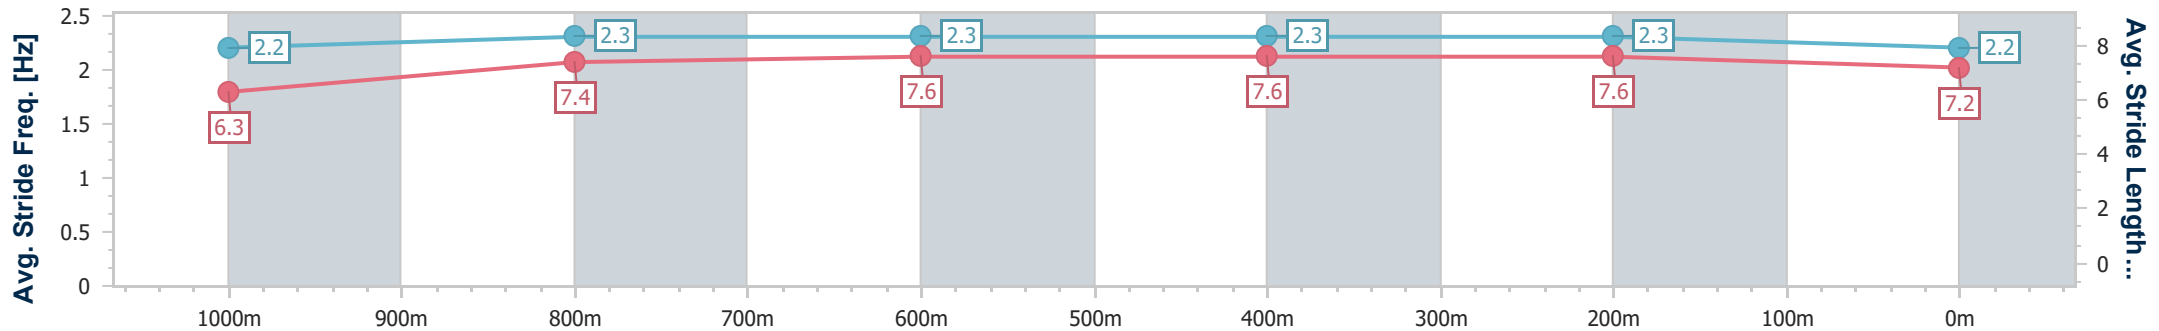

- [] Ranking at each section and finish
- .-.- No data available at this section
- NA No data available

Horse/Jockey Name	Lovin' De Quo
Final Rank	9
Fastest Section Time (Section)	0:11.56 (400m)
Top Speed [km/h] (Section)	64.2 (1000m)
Race State	Finished

Sunshine Coast QLD Professional

Race 8: DOUBLE R GROUP Class 1 Handicap - 1200m

20 August 2023 - 17:05

Track Rating: Good 4, Weather: Fine, Rail Position: +5m Entire

Section	Overall	1000m	800m	600m	400m	200m
Section Times	1:13.10 [9] (0:13.91)	0:59.19 [7] (0:11.62)	0:47.57 [8] (0:11.74)	0:35.83 [8] (0:11.69)	0:24.14 [10] (0:11.56)	0:12.58 [10] (0:12.58)
Average Speed [km/h]	51.7	62.6	62.8	62.8	62.3	57.3
Top Speed [km/h]	62.5	64.2	63.8	63.6	63.9	60.1
Avg. Dist. to Rail [m]	7.3	4.2	3.9	3.6	7.6	8.4
Avg. Stride Freq. [Hz]	2.2	2.3	2.3	2.3	2.3	2.2
Avg. Stride Length [m]	6.3	7.4	7.6	7.6	7.6	7.2

- [] Ranking at each section and finish
- .-.-.- No data available at this section
- NA No data available

Horse/Jockey Name	Extreme Belief
Final Rank	10
Fastest Section Time (Section)	0:11.34 (1000m)
Top Speed [km/h] (Section)	67.2 (1000m)
Race State	Finished