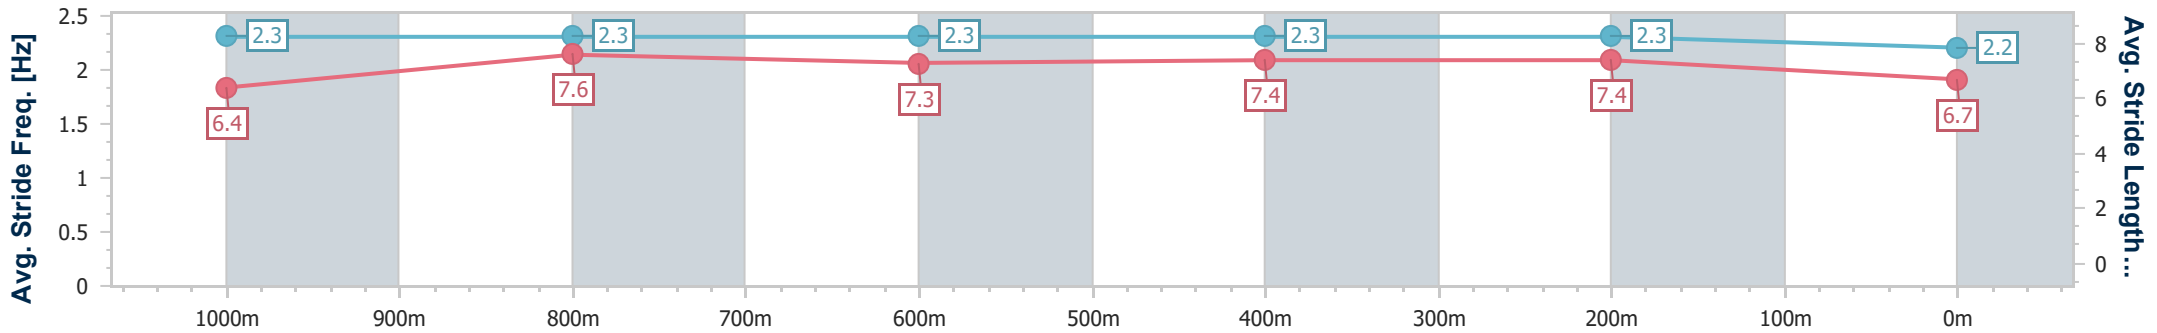

- [] Ranking at each section and finish
- .-.-.- No data available at this section
- NA No data available

Horse/Jockey Name	Extreme Belief
Final Rank	10
Fastest Section Time (Section)	0:11.34 (1000m)
Top Speed [km/h] (Section)	67.2 (1000m)
Race State	Finished

Sunshine Coast QLD Professional

Race 8: DOUBLE R GROUP Class 1 Handicap - 1200m

20 August 2023 - 17:05

Track Rating: Good 4, Weather: Fine, Rail Position: +5m Entire

Section	Overall	1000m	800m	600m	400m	200m
Section Times	1:13.37 [10] (0:13.32)	1:00.05 [1] (0:11.34)	0:48.71 [1] (0:12.00)	0:36.71 [1] (0:11.72)	0:24.99 [1] (0:11.64)	0:13.35 [6] (0:13.35)
Average Speed [km/h]	54.1	63.9	61.1	62.2	61.9	54.0
Top Speed [km/h]	67.1	67.2	61.8	63.5	63.5	58.4
Avg. Dist. to Rail [m]	8.4	3.0	2.8	2.2	5.2	3.4
Avg. Stride Freq. [Hz]	2.3	2.3	2.3	2.3	2.3	2.2
Avg. Stride Length [m]	6.4	7.6	7.3	7.4	7.4	6.7

- [] Ranking at each section and finish
- .-.- No data available at this section
- NA No data available