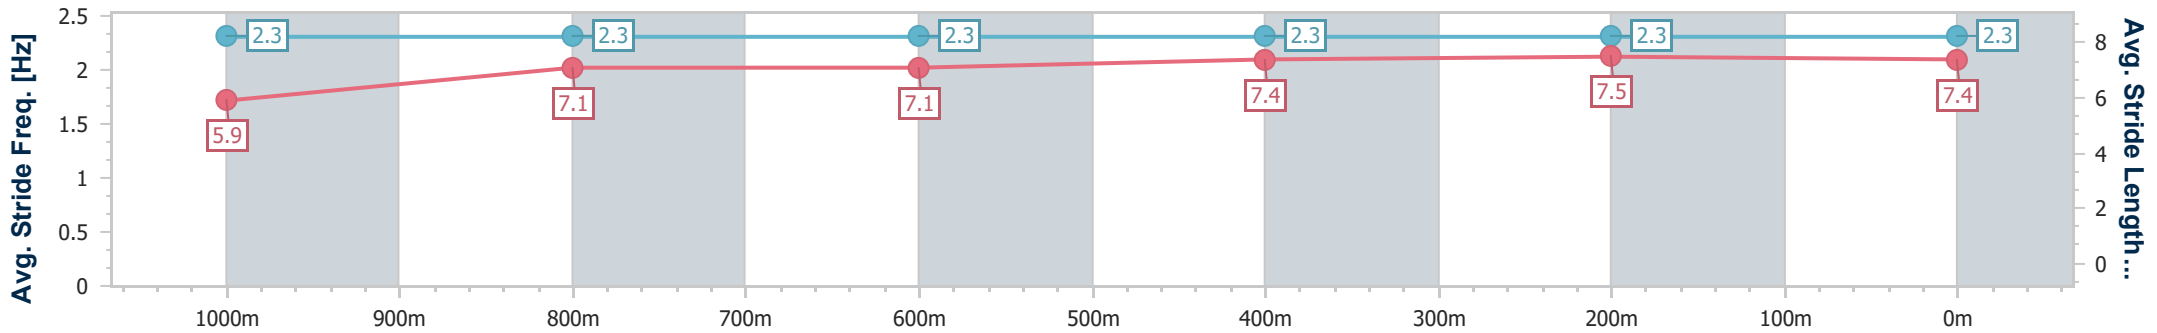

Sunshine Coast QLD Professional

Race 8: DOUBLE R GROUP Class 1 Handicap - 1200m

20 August 2023 - 17:05

Track Rating: Good 4, Weather: Fine, Rail Position: +5m Entire

Section	Overall	1000m	800m	600m	400m	200m
Section Times	1:11.76 [1] (0:14.01)	0:57.75 [8] (0:11.46)	0:46.29 [7] (0:11.64)	0:34.65 [6] (0:11.49)	0:23.16 [4] (0:11.37)	0:11.79 [3] (0:11.79)
Average Speed [km/h]	51.3	63.3	62.4	63.2	63.4	61.0
Top Speed [km/h]	63.4	64.1	63.3	64.0	64.6	62.6
Avg. Dist. to Rail [m]	4.8	2.2	1.6	1.3	3.9	5.5
Avg. Stride Freq. [Hz]	2.3	2.3	2.3	2.3	2.3	2.3
Avg. Stride Length [m]	5.9	7.1	7.1	7.4	7.5	7.4