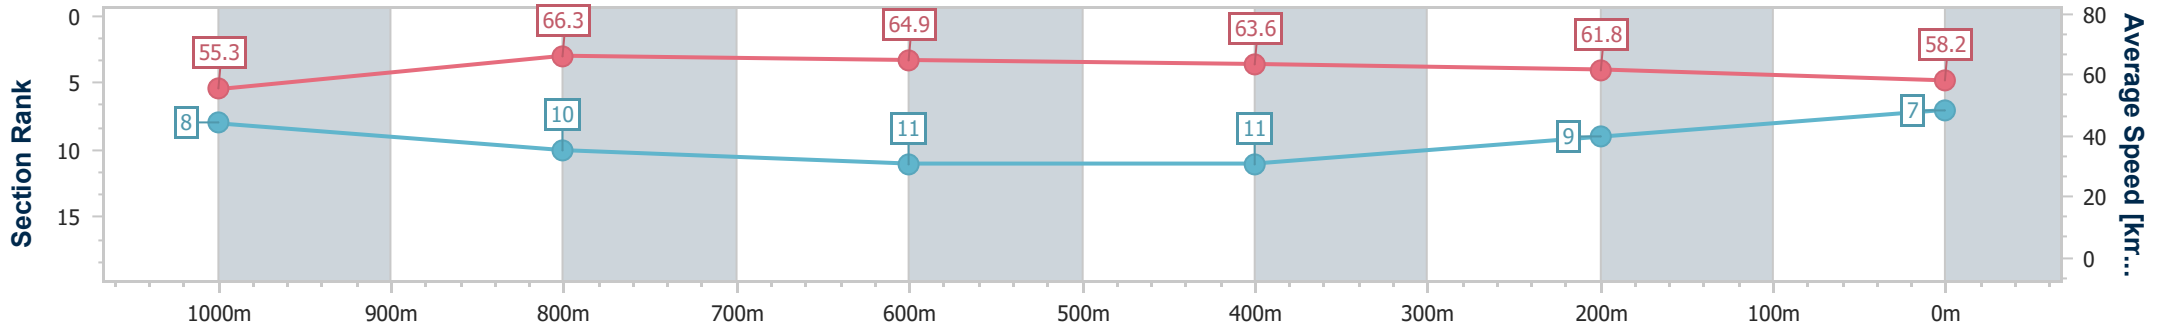

Horse/Jockey Name	Santa Marinella
Final Rank	7
Fastest Section Time (Section)	0:11.00 (1000m)
Top Speed [km/h] (Section)	68.1 (1000m)
Race State	Finished

Ladbrokes Cannon Park QLD Professional
Race 7: PATRON'S CUP BENCHMARK 70 Handicap - 1250m
08 September 2023 - 16:05
Track Rating: Good 4, Weather: Overcast, Rail Position: True

Section	Overall	1000m	800m	600m	400m	200m
Section Times	1:14.16 [7] (0:16.33)	0:57.83 [8] (0:11.00)	0:46.83 [10] (0:11.08)	0:35.75 [11] (0:11.56)	0:24.19 [11] (0:11.83)	0:12.36 [9] (0:12.36)
Average Speed [km/h]	55.3	66.3	64.9	63.6	61.8	58.2
Top Speed [km/h]	67.7	68.1	65.6	64.7	62.9	60.6
Avg. Dist. to Rail [m]	5.9	2.3	4.3	3.5	6.5	9.7
Avg. Stride Freq. [Hz]	2.2	2.3	2.3	2.3	2.3	2.2
Avg. Stride Length [m]	6.7	7.5	7.6	7.5	7.4	7.2

- [ ] Ranking at each section and finish
- -.-.- No data available at this section
- NA No data available