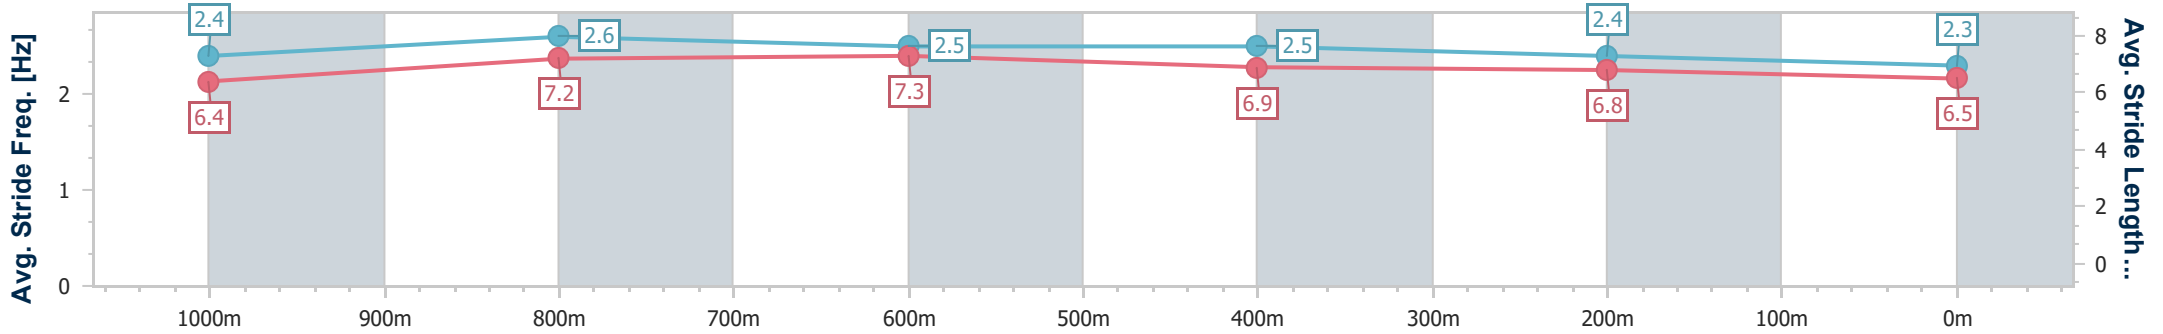

Ladbrokes Cannon Park QLD Professional
 Race 7: PATRON'S CUP BENCHMARK 70 Handicap - 1250m
 08 September 2023 - 16:05
 Track Rating: Good 4, Weather: Overcast, Rail Position: True

Section	Overall	1000m	800m	600m	400m	200m
Section Times	1:15.60 [11] (0:16.83)	0:58.77 [12] (0:11.14)	0:47.63 [12] (0:11.11)	0:36.52 [12] (0:11.39)	0:25.13 [12] (0:12.19)	0:12.94 [12] (0:12.94)
Average Speed [km/h]	53.4	63.8	64.9	63.4	59.5	55.6
Top Speed [km/h]	65.4	65.5	65.4	65.2	60.9	59.8
Avg. Dist. to Rail [m]	3.8	1.6	0.4	1.1	2.2	3.4
Avg. Stride Freq. [Hz]	2.3	2.5	2.5	2.5	2.4	2.3
Avg. Stride Length [m]	6.4	7.0	7.3	7.1	6.8	6.6

- [] Ranking at each section and finish
- .-.- No data available at this section
- NA No data available

Horse/Jockey Name	Inching Closer
Final Rank	12
Fastest Section Time (Section)	0:10.86 (1000m)
Top Speed [km/h] (Section)	68.3 (Overall)
Race State	Finished

Ladbrokes Cannon Park QLD Professional
 Race 7: PATRON'S CUP BENCHMARK 70 Handicap - 1250m
 08 September 2023 - 16:05
 Track Rating: Good 4, Weather: Overcast, Rail Position: True

Section	Overall	1000m	800m	600m	400m	200m
Section Times	1:15.70 [12] (0:16.03)	0:59.67 [3] (0:10.86)	0:48.81 [3] (0:11.06)	0:37.75 [6] (0:11.99)	0:25.76 [10] (0:12.50)	0:13.26 [11]
Average Speed [km/h]	56.4	67.0	65.1	61.7	58.8	54.2
Top Speed [km/h]	68.3	67.8	66.3	63.6	60.1	57.1
Avg. Dist. to Rail [m]	3.5	1.9	4.7	4.7	7.1	7.4
Avg. Stride Freq. [Hz]	2.4	2.6	2.5	2.5	2.4	2.3
Avg. Stride Length [m]	6.4	7.2	7.3	6.9	6.8	6.5