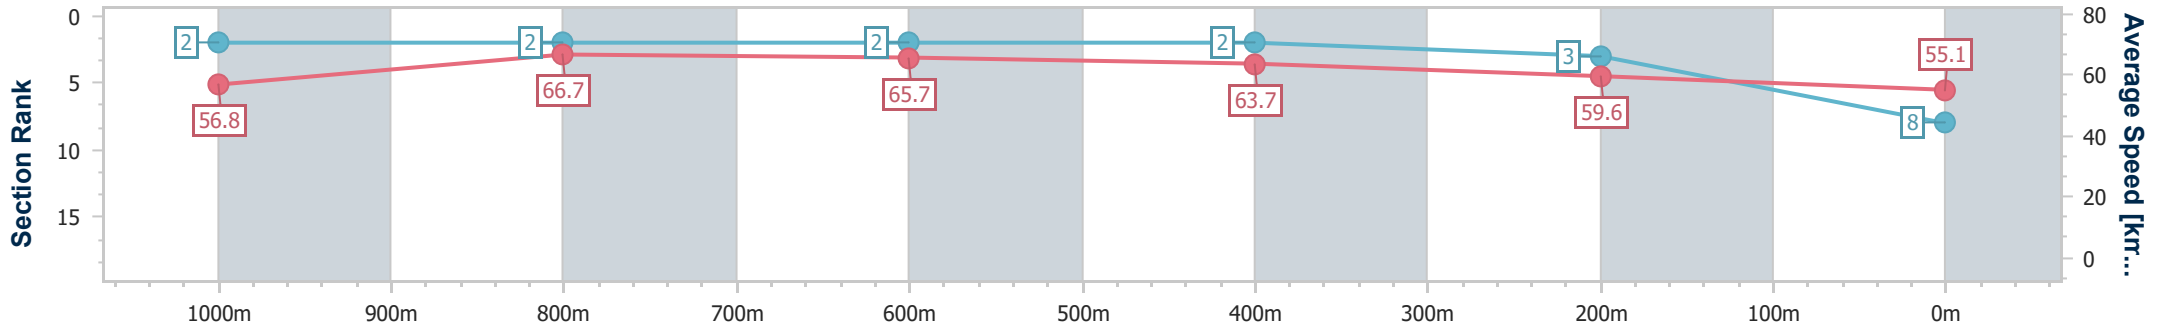

Horse/Jockey Name	Hurtle
Final Rank	8
Fastest Section Time (Section)	0:10.67 (1000m)
Top Speed [km/h] (Section)	68.1 (1000m)
Race State	Finished

Ladbrokes Cannon Park QLD Professional
Race 7: PATRON'S CUP BENCHMARK 70 Handicap - 1250m
08 September 2023 - 16:05
Track Rating: Good 4, Weather: Overcast, Rail Position: True

Section	Overall	1000m	800m	600m	400m	200m
Section Times	1:14.27 [8] (0:15.83)	0:58.44 [2] (0:10.67)	0:47.77 [2] (0:10.97)	0:36.80 [2] (0:11.49)	0:25.31 [2] (0:12.25)	0:13.06 [3] (0:13.06)
Average Speed [km/h]	56.8	66.7	65.7	63.7	59.6	55.1
Top Speed [km/h]	67.8	68.1	66.8	65.6	60.8	57.7
Avg. Dist. to Rail [m]	4.7	1.8	2.5	2.8	6.7	9.5
Avg. Stride Freq. [Hz]	2.3	2.4	2.4	2.4	2.3	2.3
Avg. Stride Length [m]	6.8	7.5	7.6	7.4	7.1	6.7

- [ ] Ranking at each section and finish
- -.-.- No data available at this section
- NA No data available