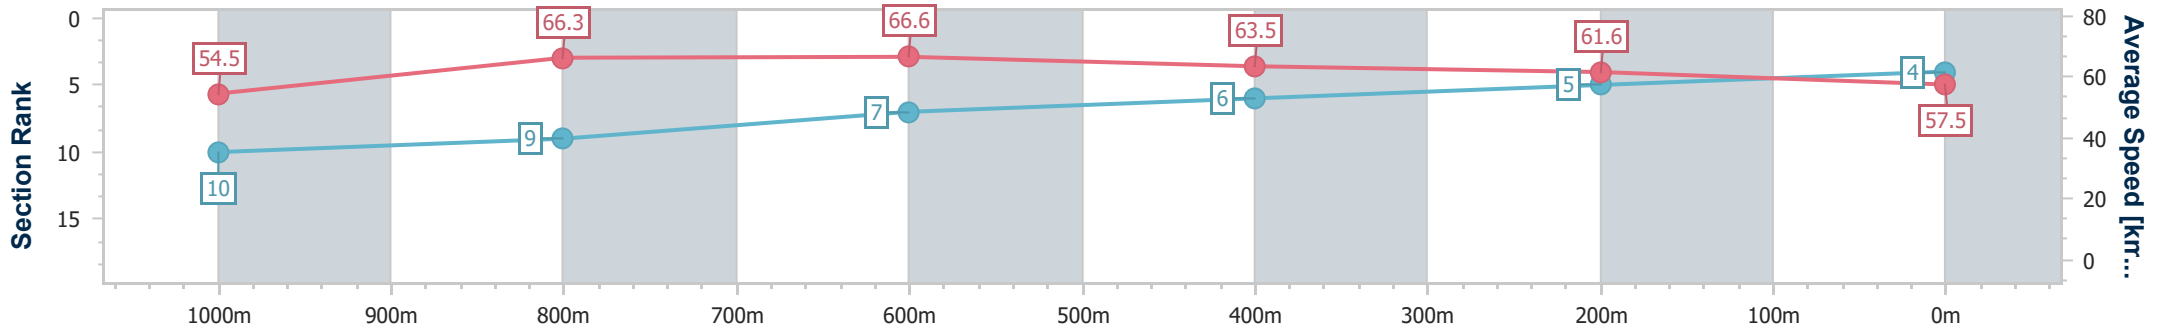

Horse/Jockey Name	Big Flash
Final Rank	4
Fastest Section Time (Section)	0:10.80 (800m)
Top Speed [km/h] (Section)	67.8 (Overall)
Race State	Finished

Ladbrokes Cannon Park QLD Professional
Race 7: PATRON'S CUP BENCHMARK 70 Handicap - 1250m
08 September 2023 - 16:05
Track Rating: Good 4, Weather: Overcast, Rail Position: True

Section	Overall	1000m	800m	600m	400m	200m
Section Times	1:13.81 [4] (0:16.43)	0:57.38 [10] (0:10.81)	0:46.57 [9] (0:10.80)	0:35.77 [7] (0:11.48)	0:24.29 [6] (0:11.77)	0:12.52 [5]
Average Speed [km/h]	54.5	66.3	66.6	63.5	61.6	57.5
Top Speed [km/h]	67.8	67.8	67.3	66.0	62.7	61.0
Avg. Dist. to Rail [m]	1.1	1.3	2.7	2.1	2.9	4.8
Avg. Stride Freq. [Hz]	2.2	2.4	2.4	2.4	2.4	2.4
Avg. Stride Length [m]	6.8	7.6	7.7	7.4	7.1	6.7

- [ ] Ranking at each section and finish
- -.-.- No data available at this section
- NA No data available