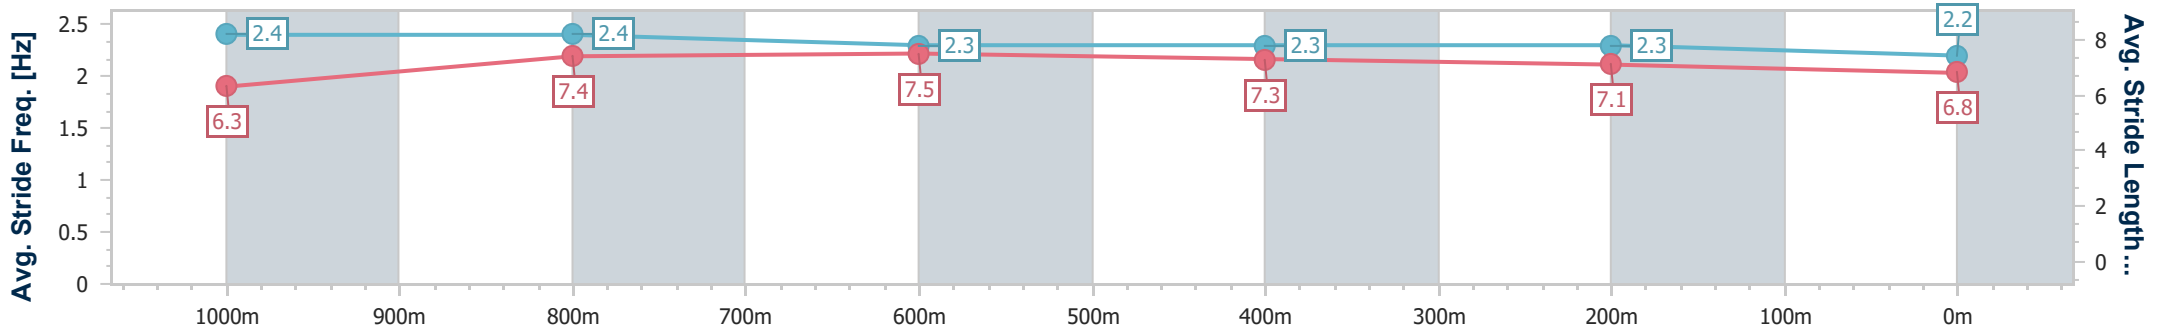

Horse/Jockey Name	Count Of Carford
Final Rank	9
Fastest Section Time (Section)	0:10.88 (1000m)
Top Speed [km/h] (Section)	72.2 (Overall)
Race State	Finished

Ladbrokes Cannon Park QLD Professional
Race 7: PATRON'S CUP BENCHMARK 70 Handicap - 1250m
08 September 2023 - 16:05
Track Rating: Good 4, Weather: Overcast, Rail Position: True

Section	Overall	1000m	800m	600m	400m	200m
Section Times	1:14.27 [9] (0:16.09)	0:58.18 [4] (0:10.88)	0:47.30 [5] (0:10.89)	0:36.41 [4] (0:11.51)	0:24.90 [4] (0:11.99)	0:12.91 [6] (0:12.91)
Average Speed [km/h]	56.0	66.4	66.0	63.7	60.8	55.8
Top Speed [km/h]	72.2	67.0	66.7	65.6	62.1	58.3
Avg. Dist. to Rail [m]	2.9	1.0	3.5	3.0	6.1	7.6
Avg. Stride Freq. [Hz]	2.4	2.4	2.3	2.3	2.3	2.2
Avg. Stride Length [m]	6.3	7.4	7.5	7.3	7.1	6.8

- [ ] Ranking at each section and finish
- -.-.- No data available at this section
- NA No data available