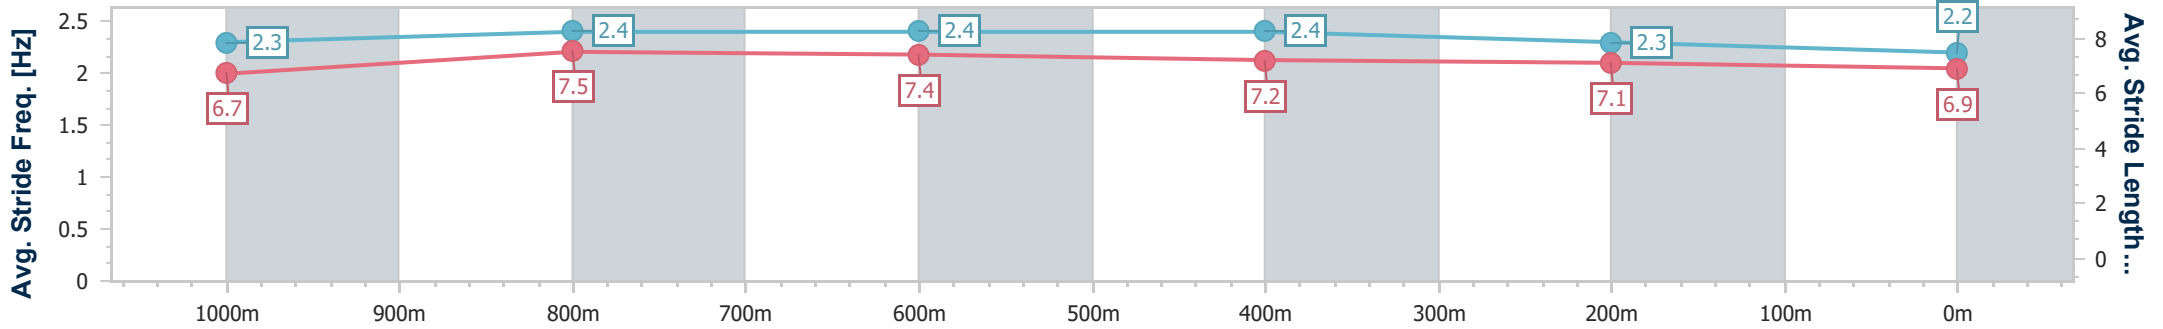

Horse/Jockey Name	El Of A Saga
Final Rank	10
Fastest Section Time (Section)	0:10.87 (1000m)
Top Speed [km/h] (Section)	68.3 (Overall)
Race State	Finished

Ladbrokes Cannon Park QLD Professional
Race 7: PATRON'S CUP BENCHMARK 70 Handicap - 1250m
08 September 2023 - 16:05
Track Rating: Good 4, Weather: Overcast, Rail Position: True

Section	Overall	1000m	800m	600m	400m	200m
Section Times	1:15.23 [10] (0:16.11)	0:59.12 [5] (0:10.87)	0:48.25 [6] (0:10.94)	0:37.31 [5] (0:11.92)	0:25.39 [9] (0:12.37)	0:13.02 [10] (0:13.02)
Average Speed [km/h]	56.1	66.7	65.9	62.3	59.6	55.3
Top Speed [km/h]	68.3	67.9	67.4	64.8	61.4	58.9
Avg. Dist. to Rail [m]	4.4	1.5	5.0	5.3	8.9	10.9
Avg. Stride Freq. [Hz]	2.3	2.4	2.4	2.4	2.3	2.2
Avg. Stride Length [m]	6.7	7.5	7.4	7.2	7.1	6.9

- [ ] Ranking at each section and finish
- -.-.- No data available at this section
- NA No data available