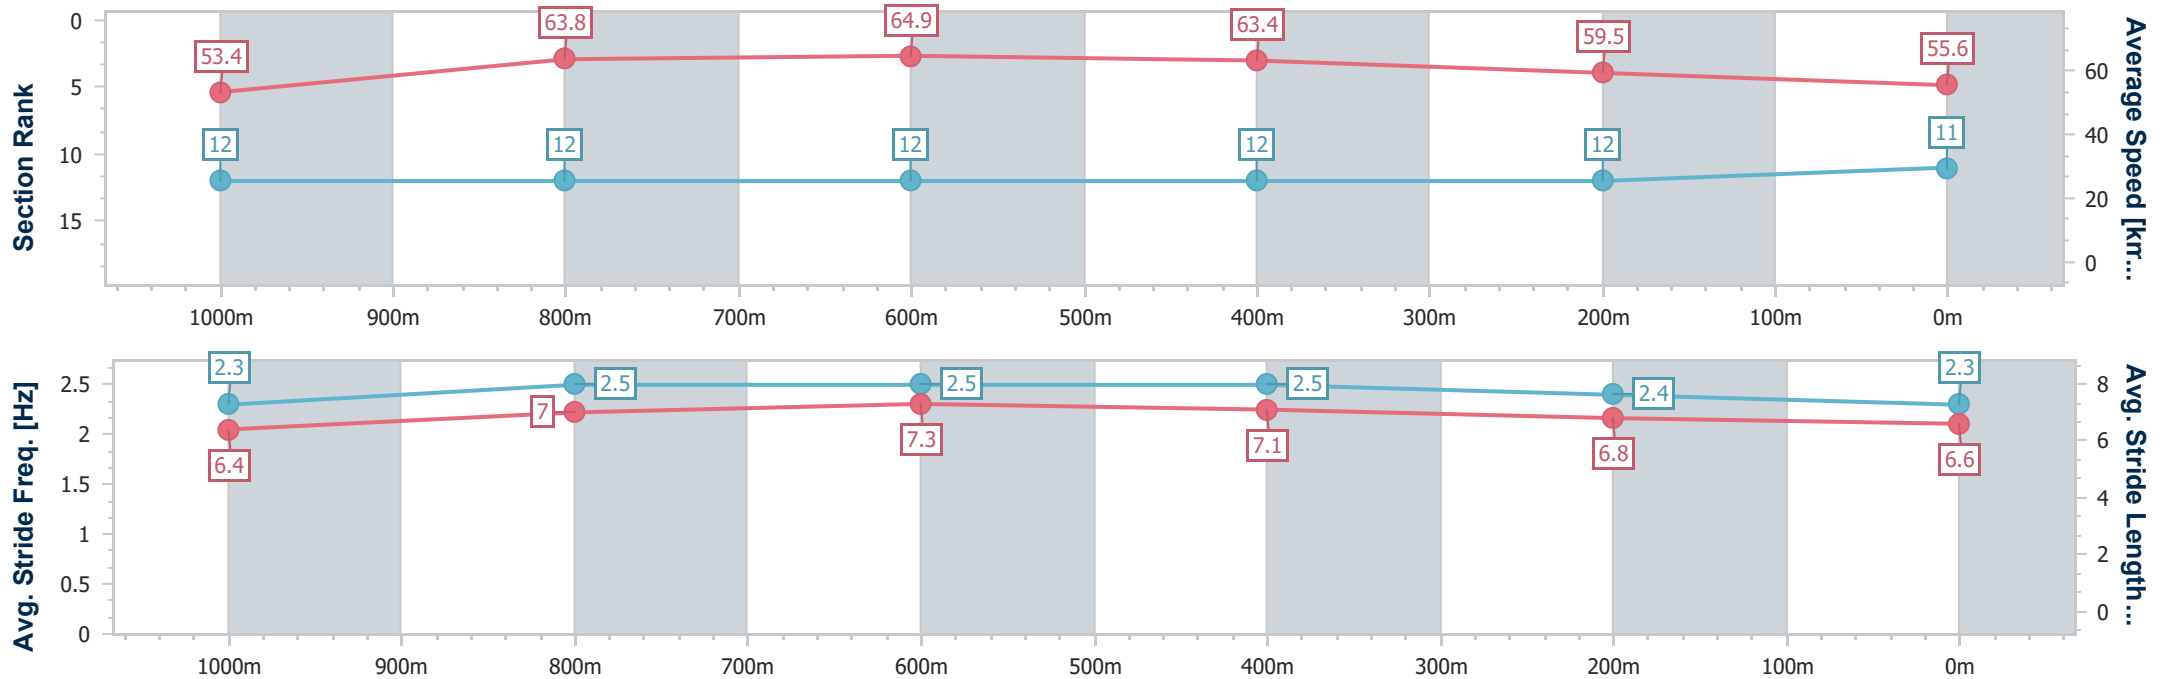

Ladbrokes Cannon Park QLD Professional
 Race 7: PATRON'S CUP BENCHMARK 70 Handicap - 1250m
 08 September 2023 - 16:05
 Track Rating: Good 4, Weather: Overcast, Rail Position: True

Section	Overall	1000m	800m	600m	400m	200m
Section Times	1:15.23 [10] (0:16.11)	0:59.12 [5] (0:10.87)	0:48.25 [6] (0:10.94)	0:37.31 [5] (0:11.92)	0:25.39 [9] (0:12.37)	0:13.02 [10] (0:13.02)
Average Speed [km/h]	56.1	66.7	65.9	62.3	59.6	55.3
Top Speed [km/h]	68.3	67.9	67.4	64.8	61.4	58.9
Avg. Dist. to Rail [m]	4.4	1.5	5.0	5.3	8.9	10.9
Avg. Stride Freq. [Hz]	2.3	2.4	2.4	2.4	2.3	2.2
Avg. Stride Length [m]	6.7	7.5	7.4	7.2	7.1	6.9

- [] Ranking at each section and finish
- .-.- No data available at this section
- NA No data available

Horse/Jockey Name	Modernism
Final Rank	11
Fastest Section Time (Section)	0:11.11 (800m)
Top Speed [km/h] (Section)	65.5 (1000m)
Race State	Finished

Ladbrokes Cannon Park QLD Professional
 Race 7: PATRON'S CUP BENCHMARK 70 Handicap - 1250m
 08 September 2023 - 16:05
 Track Rating: Good 4, Weather: Overcast, Rail Position: True

Section	Overall	1000m	800m	600m	400m	200m
Section Times	1:15.60 [11] (0:16.83)	0:58.77 [12] (0:11.14)	0:47.63 [12] (0:11.11)	0:36.52 [12] (0:11.39)	0:25.13 [12] (0:12.19)	0:12.94 [12] (0:12.94)
Average Speed [km/h]	53.4	63.8	64.9	63.4	59.5	55.6
Top Speed [km/h]	65.4	65.5	65.4	65.2	60.9	59.8
Avg. Dist. to Rail [m]	3.8	1.6	0.4	1.1	2.2	3.4
Avg. Stride Freq. [Hz]	2.3	2.5	2.5	2.5	2.4	2.3
Avg. Stride Length [m]	6.4	7.0	7.3	7.1	6.8	6.6

- [] Ranking at each section and finish
- .-.- No data available at this section
- NA No data available

Horse/Jockey Name	Inching Closer
Final Rank	12
Fastest Section Time (Section)	0:10.86 (1000m)
Top Speed [km/h] (Section)	68.3 (Overall)
Race State	Finished