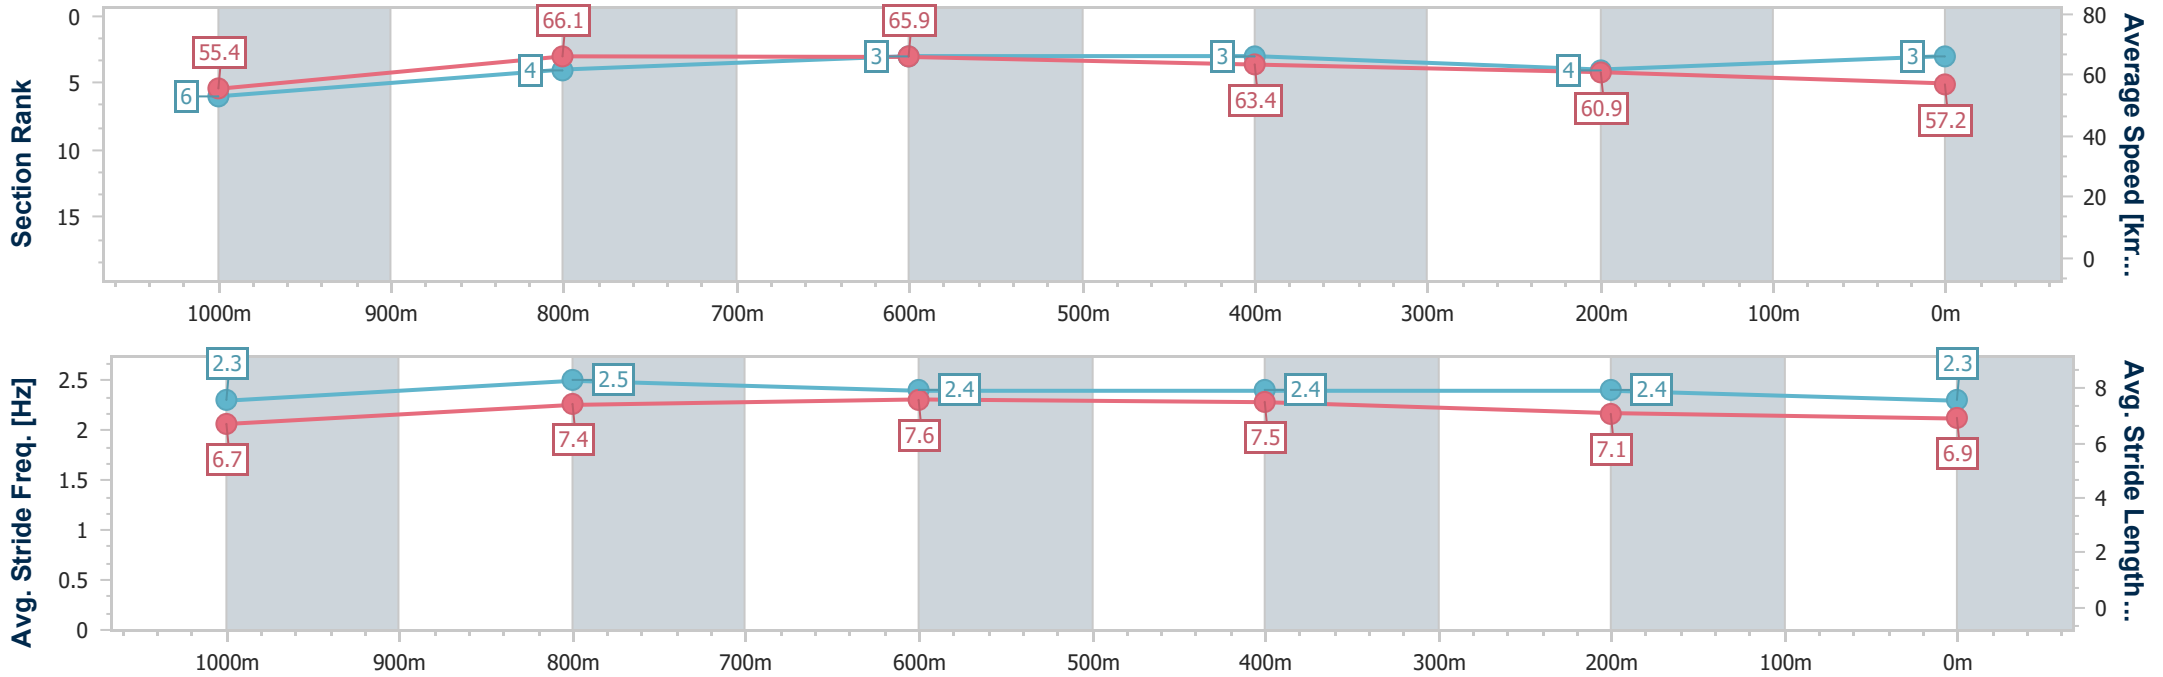

Horse/Jockey Name	Nantucket
Final Rank	3
Fastest Section Time (Section)	0:10.74 (1000m)
Top Speed [km/h] (Section)	68.0 (1000m)
Race State	Finished

Ladbrokes Cannon Park QLD Professional
Race 7: PATRON'S CUP BENCHMARK 70 Handicap - 1250m
08 September 2023 - 16:05
Track Rating: Good 4, Weather: Overcast, Rail Position: True

Section	Overall	1000m	800m	600m	400m	200m
Section Times	1:13.81 [3] (0:16.17)	0:57.64 [6] (0:10.74)	0:46.90 [4] (0:10.93)	0:35.97 [3] (0:11.44)	0:24.53 [3] (0:11.97)	0:12.56 [4] (0:12.56)
Average Speed [km/h]	55.4	66.1	65.9	63.4	60.9	57.2
Top Speed [km/h]	66.9	68.0	66.5	65.1	62.3	59.7
Avg. Dist. to Rail [m]	1.5	2.0	0.8	1.4	4.7	7.5
Avg. Stride Freq. [Hz]	2.3	2.5	2.4	2.4	2.4	2.3
Avg. Stride Length [m]	6.7	7.4	7.6	7.5	7.1	6.9

- [ ] Ranking at each section and finish
- -.-.- No data available at this section
- NA No data available