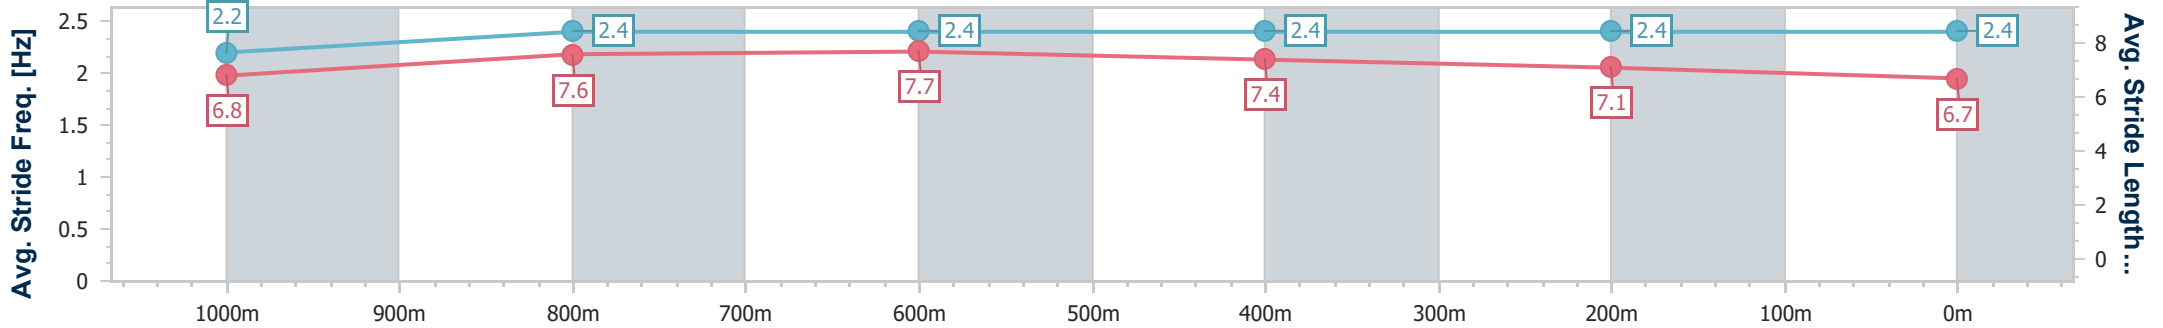

Horse/Jockey Name	Big Flash
Final Rank	4
Fastest Section Time (Section)	0:10.80 (800m)
Top Speed [km/h] (Section)	67.8 (Overall)
Race State	Finished

Ladbrokes Cannon Park QLD Professional
Race 7: PATRON'S CUP BENCHMARK 70 Handicap - 1250m
08 September 2023 - 16:05
Track Rating: Good 4, Weather: Overcast, Rail Position: True

Section	Overall	1000m	800m	600m	400m	200m
Section Times	1:13.81 [4] (0:16.43)	0:57.38 [10] (0:10.81)	0:46.57 [9] (0:10.80)	0:35.77 [7] (0:11.48)	0:24.29 [6] (0:11.77)	0:12.52 [5]
Average Speed [km/h]	54.5	66.3	66.6	63.5	61.6	57.5
Top Speed [km/h]	67.8	67.8	67.3	66.0	62.7	61.0
Avg. Dist. to Rail [m]	1.1	1.3	2.7	2.1	2.9	4.8
Avg. Stride Freq. [Hz]	2.2	2.4	2.4	2.4	2.4	2.4
Avg. Stride Length [m]	6.8	7.6	7.7	7.4	7.1	6.7

- [ ] Ranking at each section and finish
- -.-.- No data available at this section
- NA No data available