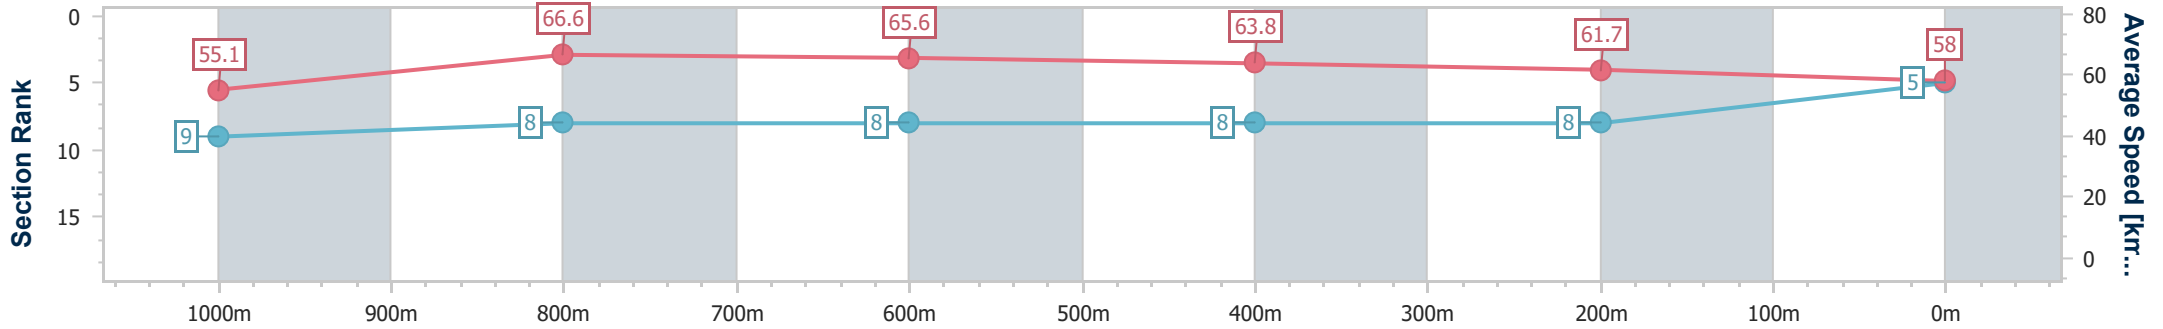

Horse/Jockey Name	Never Cry
Final Rank	5
Fastest Section Time (Section)	0:10.86 (1000m)
Top Speed [km/h] (Section)	67.8 (1000m)
Race State	Finished

Ladbrokes Cannon Park QLD Professional
Race 7: PATRON'S CUP BENCHMARK 70 Handicap - 1250m
08 September 2023 - 16:05
Track Rating: Good 4, Weather: Overcast, Rail Position: True

Section	Overall	1000m	800m	600m	400m	200m
Section Times	1:14.01 [5] (0:16.35)	0:57.66 [9] (0:10.86)	0:46.80 [8] (0:10.97)	0:35.83 [8] (0:11.53)	0:24.30 [8] (0:11.89)	0:12.41 [8]
Average Speed [km/h]	55.1	66.6	65.6	63.8	61.7	58.0
Top Speed [km/h]	66.7	67.8	66.6	64.9	63.9	60.4
Avg. Dist. to Rail [m]	2.1	1.2	3.8	3.6	7.7	10.2
Avg. Stride Freq. [Hz]	2.3	2.4	2.3	2.4	2.4	2.3
Avg. Stride Length [m]	6.6	7.6	7.6	7.4	7.2	7.0

- [ ] Ranking at each section and finish
- -.-.-.- No data available at this section
- NA No data available