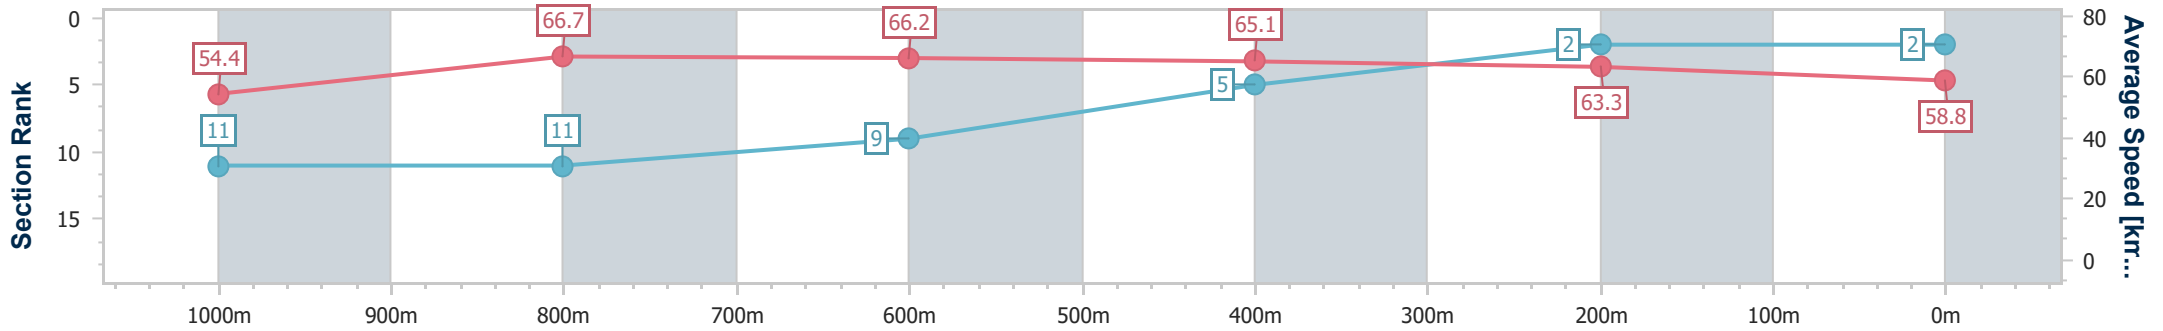

Horse/Jockey Name	Tycoon Beau
Final Rank	2
Fastest Section Time (Section)	0:10.82 (1000m)
Top Speed [km/h] (Section)	67.3 (1000m)
Race State	Finished

Ladbrokes Cannon Park QLD Professional
Race 7: PATRON'S CUP BENCHMARK 70 Handicap - 1250m
08 September 2023 - 16:05
Track Rating: Good 4, Weather: Overcast, Rail Position: True

Section	Overall	1000m	800m	600m	400m	200m
Section Times	1:13.36 [2] (0:16.54)	0:56.82 [11] (0:10.82)	0:46.00 [11] (0:10.88)	0:35.12 [9] (0:11.27)	0:23.85 [5] (0:11.60)	0:12.25 [2] (0:12.25)
Average Speed [km/h]	54.4	66.7	66.2	65.1	63.3	58.8
Top Speed [km/h]	67.3	67.3	66.4	66.3	65.6	61.9
Avg. Dist. to Rail [m]	4.3	0.7	2.8	3.0	7.8	8.5
Avg. Stride Freq. [Hz]	2.2	2.3	2.3	2.3	2.4	2.3
Avg. Stride Length [m]	6.7	7.9	7.6	7.6	7.4	7.1

- [ ] Ranking at each section and finish
- -.-.- No data available at this section
- NA No data available