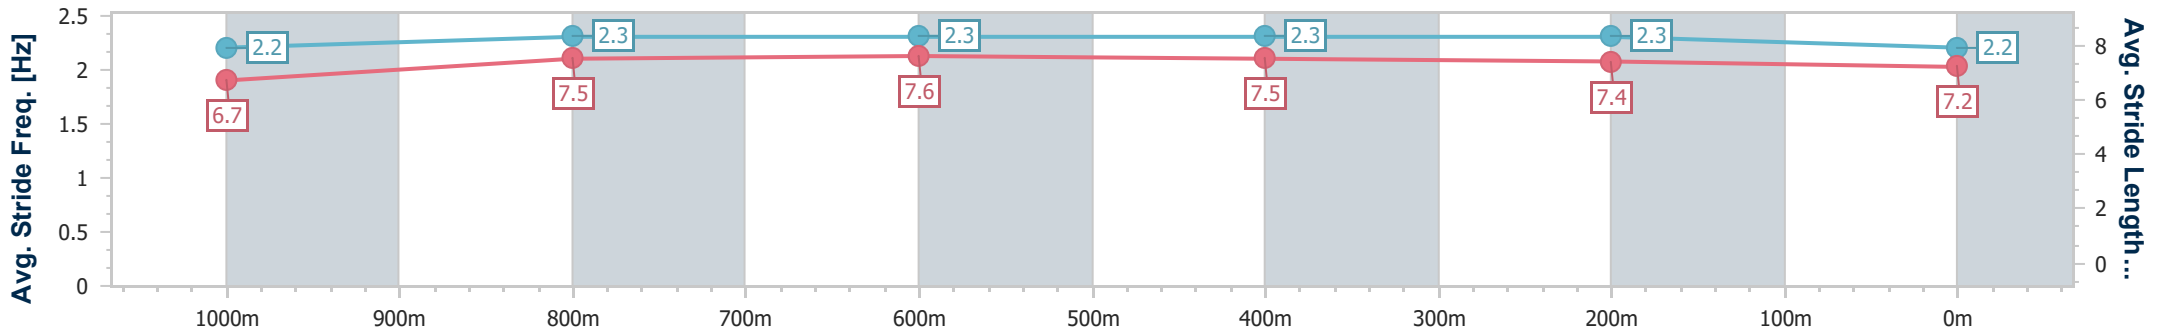

Horse/Jockey Name	Santa Marinella
Final Rank	7
Fastest Section Time (Section)	0:11.00 (1000m)
Top Speed [km/h] (Section)	68.1 (1000m)
Race State	Finished

Ladbrokes Cannon Park QLD Professional
Race 7: PATRON'S CUP BENCHMARK 70 Handicap - 1250m
08 September 2023 - 16:05
Track Rating: Good 4, Weather: Overcast, Rail Position: True

Section	Overall	1000m	800m	600m	400m	200m
Section Times	1:14.16 [7] (0:16.33)	0:57.83 [8] (0:11.00)	0:46.83 [10] (0:11.08)	0:35.75 [11] (0:11.56)	0:24.19 [11] (0:11.83)	0:12.36 [9] (0:12.36)
Average Speed [km/h]	55.3	66.3	64.9	63.6	61.8	58.2
Top Speed [km/h]	67.7	68.1	65.6	64.7	62.9	60.6
Avg. Dist. to Rail [m]	5.9	2.3	4.3	3.5	6.5	9.7
Avg. Stride Freq. [Hz]	2.2	2.3	2.3	2.3	2.3	2.2
Avg. Stride Length [m]	6.7	7.5	7.6	7.5	7.4	7.2

- [ ] Ranking at each section and finish
- -.-.- No data available at this section
- NA No data available