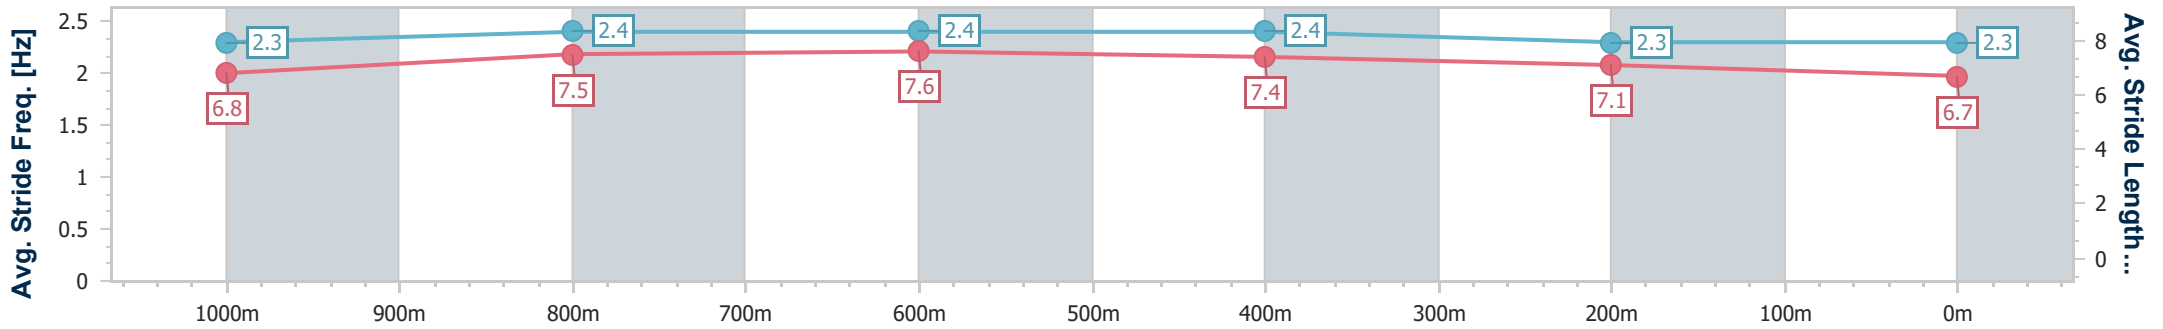

Horse/Jockey Name	Hurtle
Final Rank	8
Fastest Section Time (Section)	0:10.67 (1000m)
Top Speed [km/h] (Section)	68.1 (1000m)
Race State	Finished

Ladbrokes Cannon Park QLD Professional
Race 7: PATRON'S CUP BENCHMARK 70 Handicap - 1250m
08 September 2023 - 16:05
Track Rating: Good 4, Weather: Overcast, Rail Position: True

Section	Overall	1000m	800m	600m	400m	200m
Section Times	1:14.27 [8] (0:15.83)	0:58.44 [2] (0:10.67)	0:47.77 [2] (0:10.97)	0:36.80 [2] (0:11.49)	0:25.31 [2] (0:12.25)	0:13.06 [3] (0:13.06)
Average Speed [km/h]	56.8	66.7	65.7	63.7	59.6	55.1
Top Speed [km/h]	67.8	68.1	66.8	65.6	60.8	57.7
Avg. Dist. to Rail [m]	4.7	1.8	2.5	2.8	6.7	9.5
Avg. Stride Freq. [Hz]	2.3	2.4	2.4	2.4	2.3	2.3
Avg. Stride Length [m]	6.8	7.5	7.6	7.4	7.1	6.7

- [ ] Ranking at each section and finish
- -.-.- No data available at this section
- NA No data available