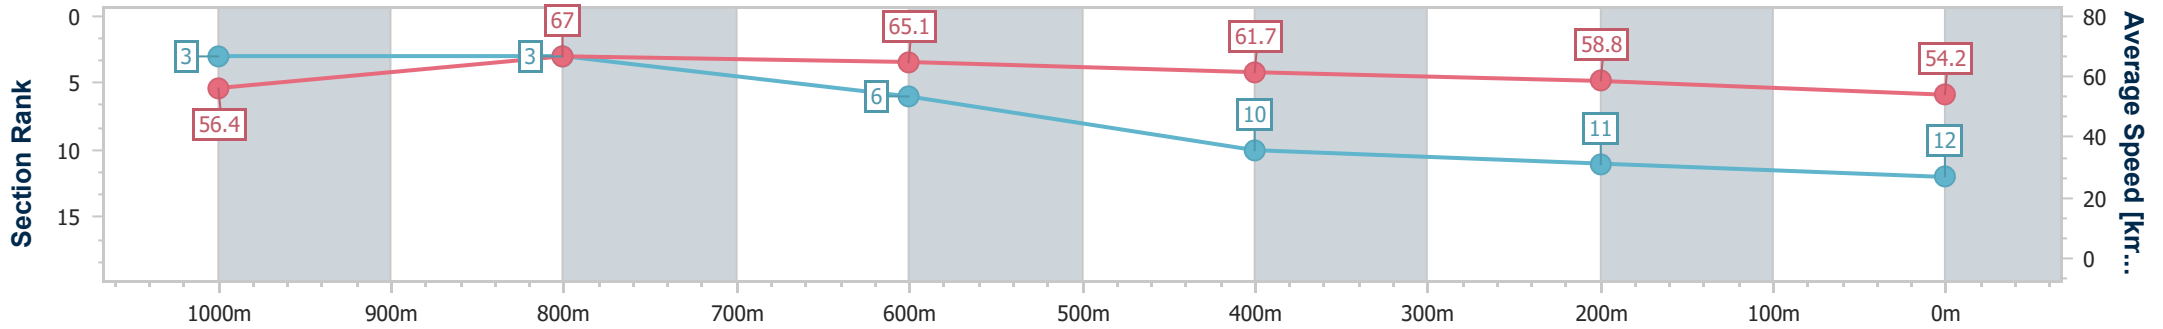

Horse/Jockey Name	Inching Closer
Final Rank	12
Fastest Section Time (Section)	0:10.86 (1000m)
Top Speed [km/h] (Section)	68.3 (Overall)
Race State	Finished

Ladbrokes Cannon Park QLD Professional
Race 7: PATRON'S CUP BENCHMARK 70 Handicap - 1250m
08 September 2023 - 16:05
Track Rating: Good 4, Weather: Overcast, Rail Position: True

Section	Overall	1000m	800m	600m	400m	200m
Section Times	1:15.70 [12] (0:16.03)	0:59.67 [3] (0:10.86)	0:48.81 [3] (0:11.06)	0:37.75 [6] (0:11.99)	0:25.76 [10] (0:12.50)	0:13.26 [11]
Average Speed [km/h]	56.4	67.0	65.1	61.7	58.8	54.2
Top Speed [km/h]	68.3	67.8	66.3	63.6	60.1	57.1
Avg. Dist. to Rail [m]	3.5	1.9	4.7	4.7	7.1	7.4
Avg. Stride Freq. [Hz]	2.4	2.6	2.5	2.5	2.4	2.3
Avg. Stride Length [m]	6.4	7.2	7.3	6.9	6.8	6.5

- [ ] Ranking at each section and finish
- -.-.- No data available at this section
- NA No data available