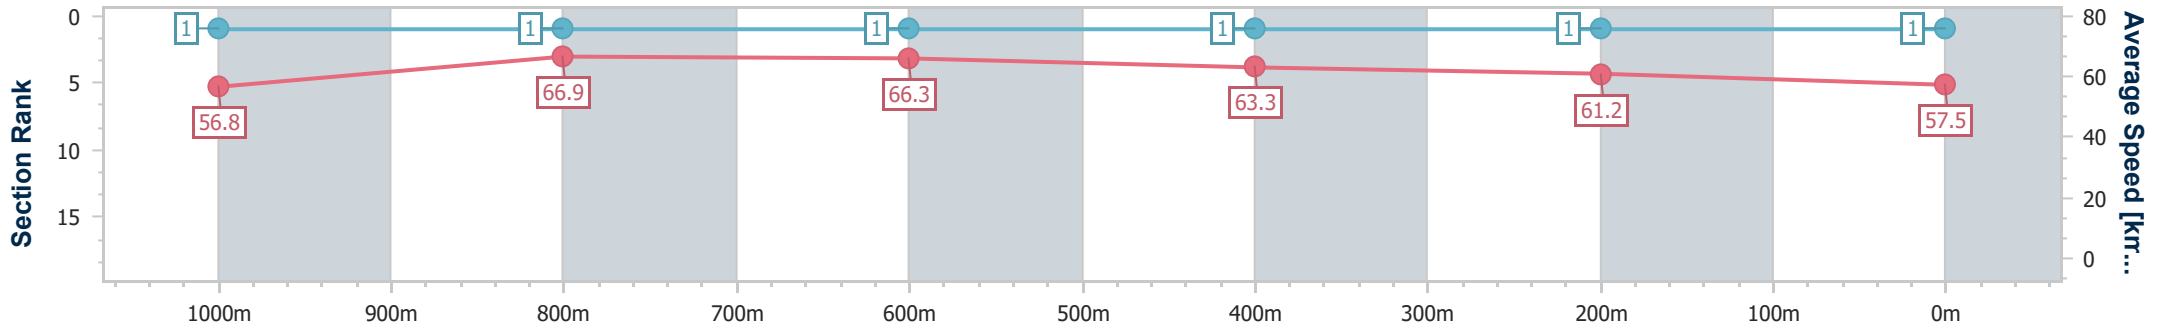

Ladbrokes Cannon Park QLD Professional
 Race 7: PATRON'S CUP BENCHMARK 70 Handicap - 1250m
 08 September 2023 - 16:05
 Track Rating: Good 4, Weather: Overcast, Rail Position: True

Section	Overall	1000m	800m	600m	400m	200m
Section Times	1:13.08 [1] (0:15.79)	0:57.29 [1] (0:10.60)	0:46.69 [1] (0:10.87)	0:35.82 [1] (0:11.44)	0:24.38 [1] (0:11.87)	0:12.51 [1] (0:12.51)
Average Speed [km/h]	56.8	66.9	66.3	63.3	61.2	57.5
Top Speed [km/h]	68.9	68.7	67.3	65.1	62.5	59.4
Avg. Dist. to Rail [m]	1.3	1.8	1.6	1.3	4.1	8.3
Avg. Stride Freq. [Hz]	2.3	2.5	2.4	2.4	2.4	2.3
Avg. Stride Length [m]	6.7	7.5	7.6	7.5	7.1	6.9