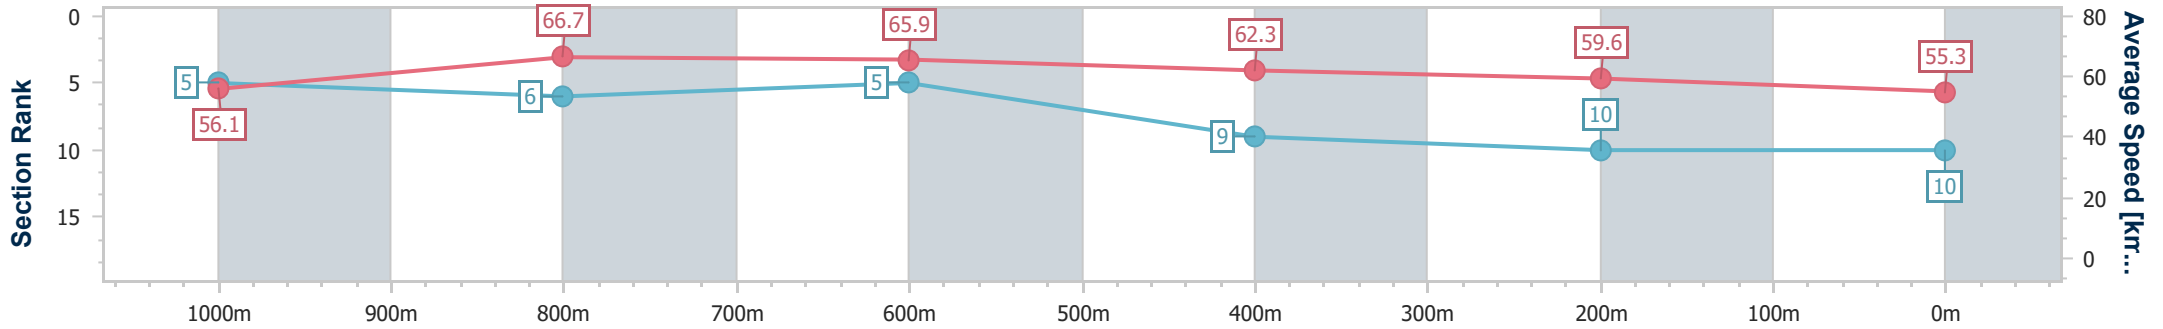

Horse/Jockey Name	El Of A Saga
Final Rank	10
Fastest Section Time (Section)	0:10.87 (1000m)
Top Speed [km/h] (Section)	68.3 (Overall)
Race State	Finished

Ladbrokes Cannon Park QLD Professional
Race 7: PATRON'S CUP BENCHMARK 70 Handicap - 1250m
08 September 2023 - 16:05
Track Rating: Good 4, Weather: Overcast, Rail Position: True

Section	Overall	1000m	800m	600m	400m	200m
Section Times	1:15.23 [10] (0:16.11)	0:59.12 [5] (0:10.87)	0:48.25 [6] (0:10.94)	0:37.31 [5] (0:11.92)	0:25.39 [9] (0:12.37)	0:13.02 [10] (0:13.02)
Average Speed [km/h]	56.1	66.7	65.9	62.3	59.6	55.3
Top Speed [km/h]	68.3	67.9	67.4	64.8	61.4	58.9
Avg. Dist. to Rail [m]	4.4	1.5	5.0	5.3	8.9	10.9
Avg. Stride Freq. [Hz]	2.3	2.4	2.4	2.4	2.3	2.2
Avg. Stride Length [m]	6.7	7.5	7.4	7.2	7.1	6.9

- [ ] Ranking at each section and finish
- -.-.- No data available at this section
- NA No data available