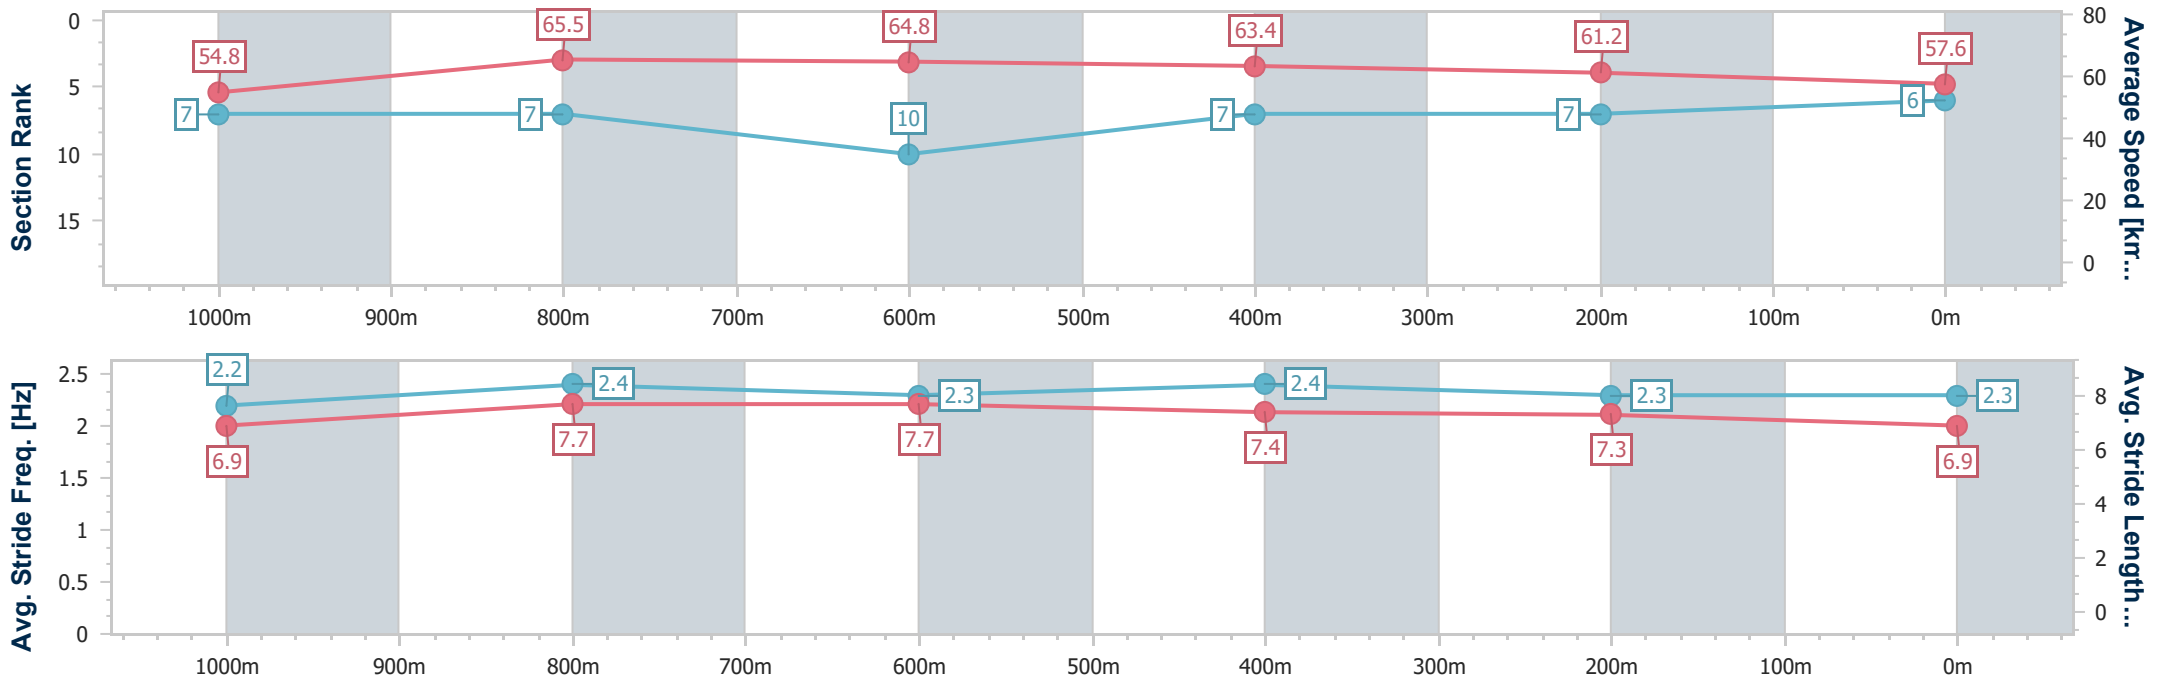

Horse/Jockey Name	Stifling
Final Rank	6
Fastest Section Time (Section)	0:10.82 (1000m)
Top Speed [km/h] (Section)	66.8 (1000m)
Race State	Finished

Ladbrokes Cannon Park QLD Professional
Race 7: PATRON'S CUP BENCHMARK 70 Handicap - 1250m
08 September 2023 - 16:05
Track Rating: Good 4, Weather: Overcast, Rail Position: True

Section	Overall	1000m	800m	600m	400m	200m
Section Times	1:14.02 [6] (0:16.32)	0:57.70 [7] (0:10.82)	0:46.88 [7] (0:11.11)	0:35.77 [10] (0:11.39)	0:24.38 [7] (0:11.87)	0:12.51 [7] (0:12.51)
Average Speed [km/h]	54.8	65.5	64.8	63.4	61.2	57.6
Top Speed [km/h]	66.4	66.8	65.6	65.2	62.3	60.3
Avg. Dist. to Rail [m]	1.3	2.0	0.5	0.9	5.0	6.4
Avg. Stride Freq. [Hz]	2.2	2.4	2.3	2.4	2.3	2.3
Avg. Stride Length [m]	6.9	7.7	7.7	7.4	7.3	6.9

- [ ] Ranking at each section and finish
- -.-.- No data available at this section
- NA No data available