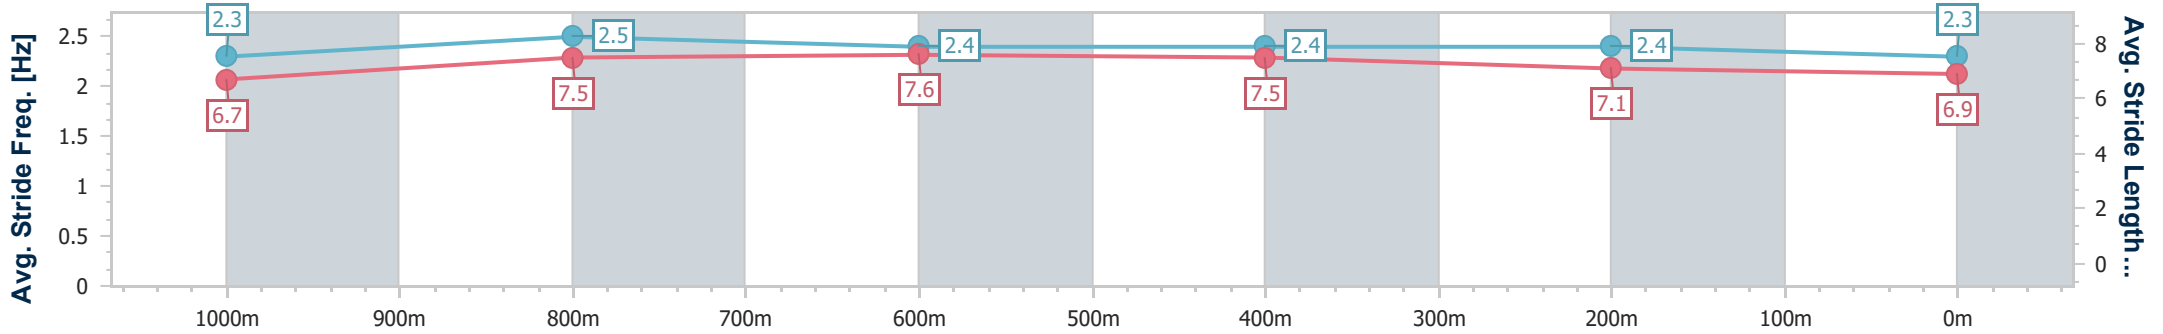

Ladbrokes Cannon Park QLD Professional
 Race 7: PATRON'S CUP BENCHMARK 70 Handicap - 1250m
 08 September 2023 - 16:05
 Track Rating: Good 4, Weather: Overcast, Rail Position: True

Section	Overall	1000m	800m	600m	400m	200m
Section Times	1:13.08 [1] (0:15.79)	0:57.29 [1] (0:10.60)	0:46.69 [1] (0:10.87)	0:35.82 [1] (0:11.44)	0:24.38 [1] (0:11.87)	0:12.51 [1] (0:12.51)
Average Speed [km/h]	56.8	66.9	66.3	63.3	61.2	57.5
Top Speed [km/h]	68.9	68.7	67.3	65.1	62.5	59.4
Avg. Dist. to Rail [m]	1.3	1.8	1.6	1.3	4.1	8.3
Avg. Stride Freq. [Hz]	2.3	2.5	2.4	2.4	2.4	2.3
Avg. Stride Length [m]	6.7	7.5	7.6	7.5	7.1	6.9