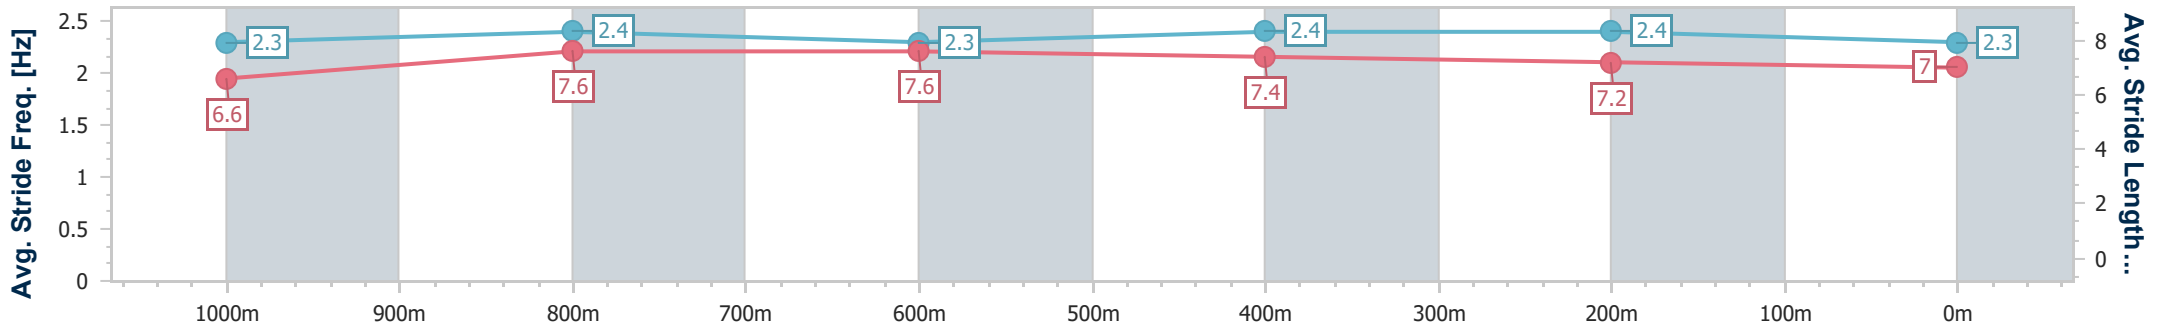

Horse/Jockey Name	Never Cry
Final Rank	5
Fastest Section Time (Section)	0:10.86 (1000m)
Top Speed [km/h] (Section)	67.8 (1000m)
Race State	Finished

Ladbrokes Cannon Park QLD Professional
Race 7: PATRON'S CUP BENCHMARK 70 Handicap - 1250m
08 September 2023 - 16:05
Track Rating: Good 4, Weather: Overcast, Rail Position: True

Section	Overall	1000m	800m	600m	400m	200m
Section Times	1:14.01 [5] (0:16.35)	0:57.66 [9] (0:10.86)	0:46.80 [8] (0:10.97)	0:35.83 [8] (0:11.53)	0:24.30 [8] (0:11.89)	0:12.41 [8]
Average Speed [km/h]	55.1	66.6	65.6	63.8	61.7	58.0
Top Speed [km/h]	66.7	67.8	66.6	64.9	63.9	60.4
Avg. Dist. to Rail [m]	2.1	1.2	3.8	3.6	7.7	10.2
Avg. Stride Freq. [Hz]	2.3	2.4	2.3	2.4	2.4	2.3
Avg. Stride Length [m]	6.6	7.6	7.6	7.4	7.2	7.0

- [ ] Ranking at each section and finish
- -.-.-.- No data available at this section
- NA No data available