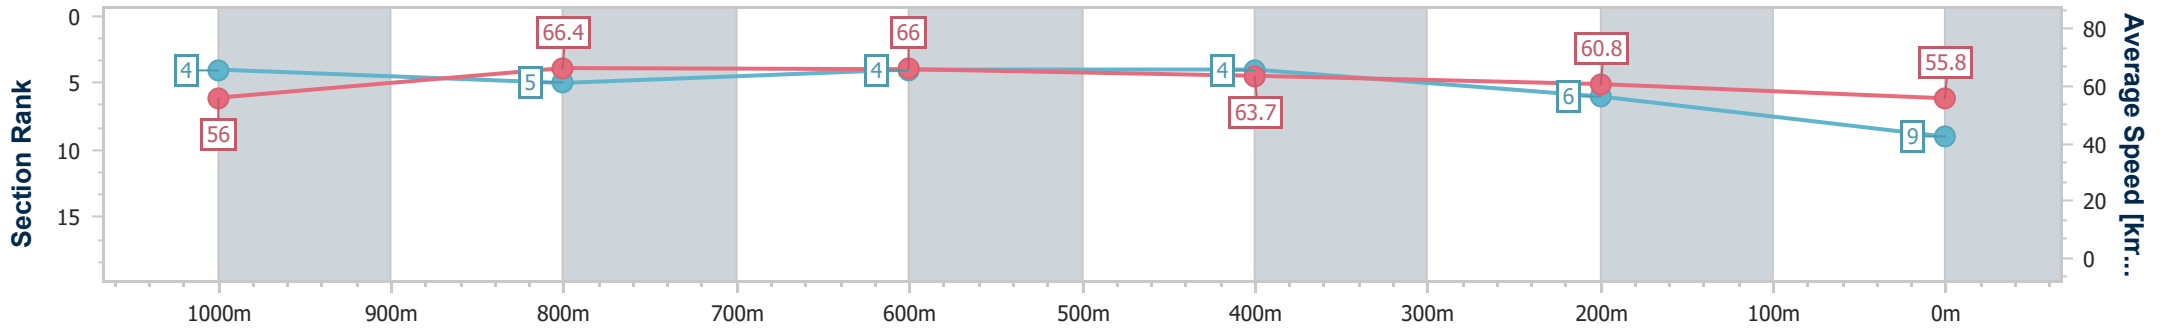

Horse/Jockey Name	Count Of Carford
Final Rank	9
Fastest Section Time (Section)	0:10.88 (1000m)
Top Speed [km/h] (Section)	72.2 (Overall)
Race State	Finished

Ladbrokes Cannon Park QLD Professional
Race 7: PATRON'S CUP BENCHMARK 70 Handicap - 1250m
08 September 2023 - 16:05
Track Rating: Good 4, Weather: Overcast, Rail Position: True

Section	Overall	1000m	800m	600m	400m	200m
Section Times	1:14.27 [9] (0:16.09)	0:58.18 [4] (0:10.88)	0:47.30 [5] (0:10.89)	0:36.41 [4] (0:11.51)	0:24.90 [4] (0:11.99)	0:12.91 [6] (0:12.91)
Average Speed [km/h]	56.0	66.4	66.0	63.7	60.8	55.8
Top Speed [km/h]	72.2	67.0	66.7	65.6	62.1	58.3
Avg. Dist. to Rail [m]	2.9	1.0	3.5	3.0	6.1	7.6
Avg. Stride Freq. [Hz]	2.4	2.4	2.3	2.3	2.3	2.2
Avg. Stride Length [m]	6.3	7.4	7.5	7.3	7.1	6.8

- [ ] Ranking at each section and finish
- -.-.- No data available at this section
- NA No data available