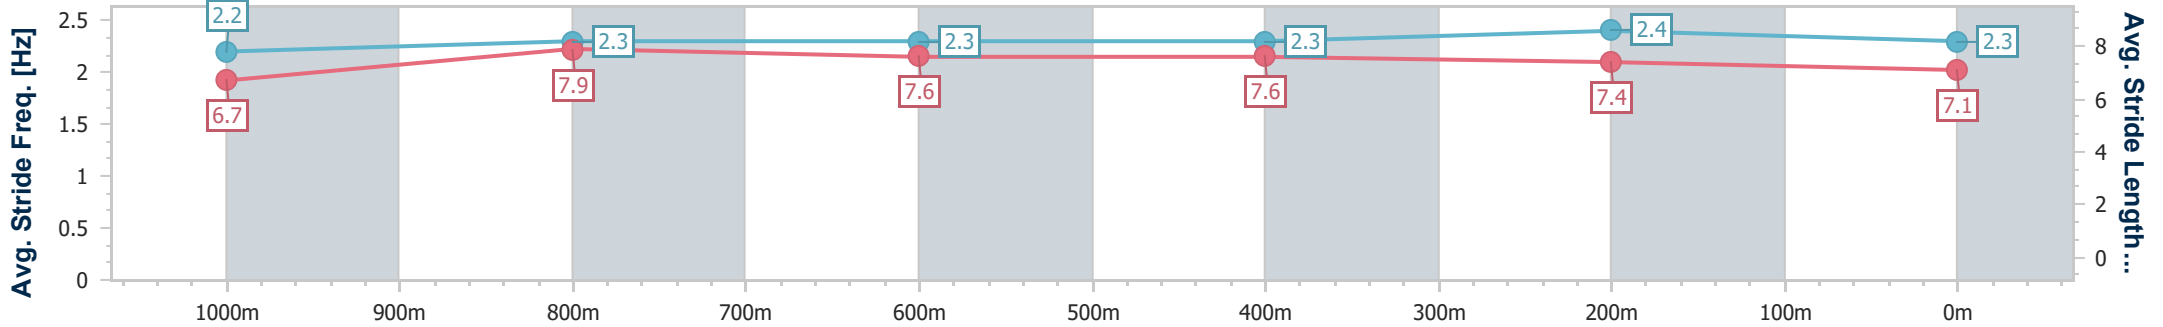

Horse/Jockey Name	Tycoon Beau
Final Rank	2
Fastest Section Time (Section)	0:10.82 (1000m)
Top Speed [km/h] (Section)	67.3 (1000m)
Race State	Finished

Ladbrokes Cannon Park QLD Professional
Race 7: PATRON'S CUP BENCHMARK 70 Handicap - 1250m
08 September 2023 - 16:05
Track Rating: Good 4, Weather: Overcast, Rail Position: True

Section	Overall	1000m	800m	600m	400m	200m
Section Times	1:13.36 [2] (0:16.54)	0:56.82 [11] (0:10.82)	0:46.00 [11] (0:10.88)	0:35.12 [9] (0:11.27)	0:23.85 [5] (0:11.60)	0:12.25 [2] (0:12.25)
Average Speed [km/h]	54.4	66.7	66.2	65.1	63.3	58.8
Top Speed [km/h]	67.3	67.3	66.4	66.3	65.6	61.9
Avg. Dist. to Rail [m]	4.3	0.7	2.8	3.0	7.8	8.5
Avg. Stride Freq. [Hz]	2.2	2.3	2.3	2.3	2.4	2.3
Avg. Stride Length [m]	6.7	7.9	7.6	7.6	7.4	7.1

- [ ] Ranking at each section and finish
- -.-.- No data available at this section
- NA No data available