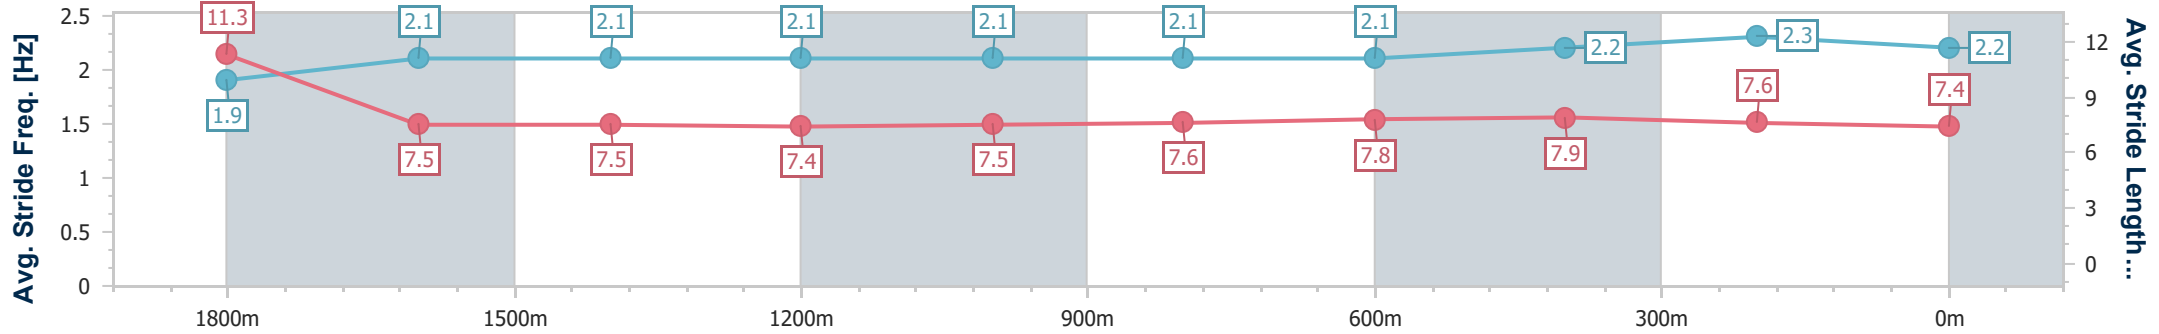

Aquis Park Gold Coast Poly QLD Professional

Race 1: Superior Pak Class 3 Handicap - 1900m

09 September 2023 - 12:49

Track Rating: Synthetic , Weather: Fine, Rail Position: True

Section	Overall	1800m	1600m	1400m	1200m	1000m	800m	600m	400m	200m			
Section Times	1:58.87 [3] (0:08.52)	1:50.35 [5] (0:12.42)	1:37.93 [5] (0:12.58)	1:25.35 [5] (0:12.85)	1:12.50 [4] (0:12.65)	0:59.85 [5] (0:12.45)	0:47.40 [5] (0:12.28)	0:35.12 [5] (0:11.54)	0:23.58 [3] (0:11.58)	0:12.00 [3] (0:12.00)			
Average Speed [km/h]	28.6	58.2	57.2	56.2	56.9	58.1	59.1	62.8	62.5	60.2			
Top Speed [km/h]	56.5	58.9	58.3	58.3	57.7	58.9	61.7	63.5	63.5	61.7			
Avg. Dist. to Rail [m]	1.9	1.0	0.4	0.4	1.7	1.3	1.6	1.5	4.0	6.5			
Avg. Stride Freq. [Hz]	1.9	2.1	2.1	2.1	2.1	2.1	2.1	2.2	2.3	2.2			
Avg. Stride Length [m]	11.3	7.5	7.5	7.4	7.5	7.6	7.8	7.9	7.6	7.4			

- [] Ranking at each section and finish
- .-.- No data available at this section
- NA No data available

Horse/Jockey Name	Miss Pierpoint
Final Rank	4
Fastest Section Time (Section)	0:08.33 (Overall)
Top Speed [km/h] (Section)	61.8 (600m)
Race State	Finished