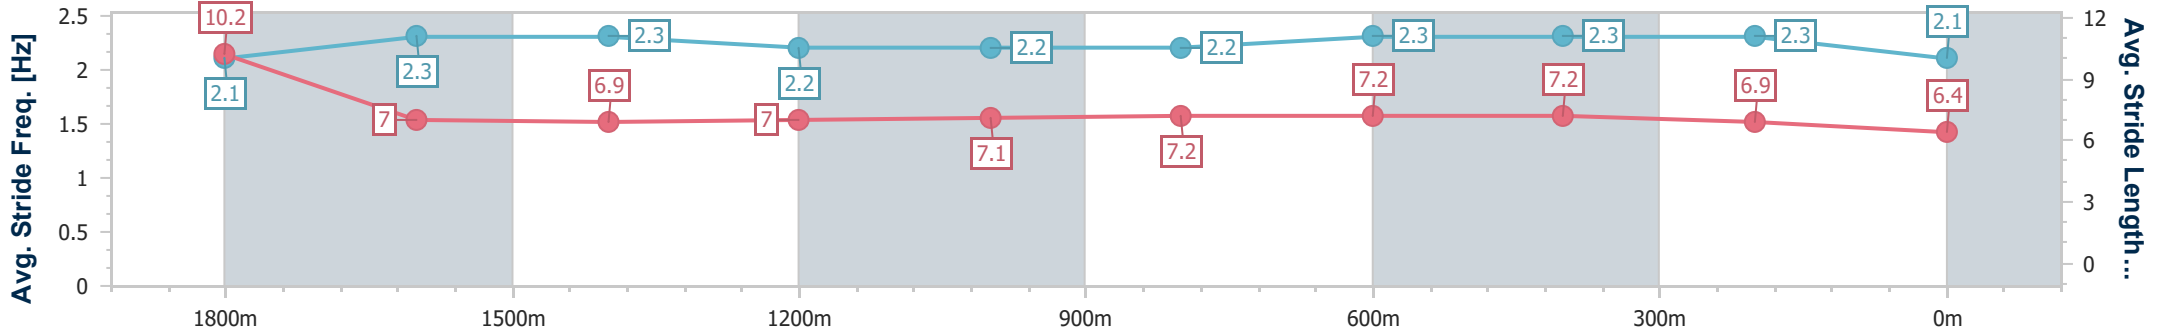

Aquis Park Gold Coast Poly QLD Professional

Race 1: Superior Pak Class 3 Handicap - 1900m

09 September 2023 - 12:49

Track Rating: Synthetic , Weather: Fine, Rail Position: True

Section	Overall	1800m	1600m	1400m	1200m	1000m	800m	600m	400m	200m			
Section Times	2:02.62 [5] (0:08.39)	1:54.23 [4] (0:12.41)	1:41.82 [4] (0:12.59)	1:29.23 [4] (0:12.88)	1:16.35 [3] (0:12.68)	1:03.67 [3] (0:12.38)	0:51.29 [3] (0:12.25)	0:39.04 [4] (0:11.95)	0:27.09 [5] (0:12.60)	0:14.49 [5] (0:14.49)			
Average Speed [km/h]	26.4	57.8	57.0	56.2	56.9	58.2	59.0	60.7	57.4	49.8			
Top Speed [km/h]	55.3	58.8	58.4	57.8	57.8	58.9	61.5	62.7	59.4	55.2			
Avg. Dist. to Rail [m]	0.4	0.8	0.5	0.9	1.7	0.8	0.5	1.3	3.3	6.5			
Avg. Stride Freq. [Hz]	2.1	2.3	2.3	2.2	2.2	2.2	2.3	2.3	2.3	2.1			
Avg. Stride Length [m]	10.2	7.0	6.9	7.0	7.1	7.2	7.2	7.2	6.9	6.4			

- [] Ranking at each section and finish
- .-.- No data available at this section
- NA No data available