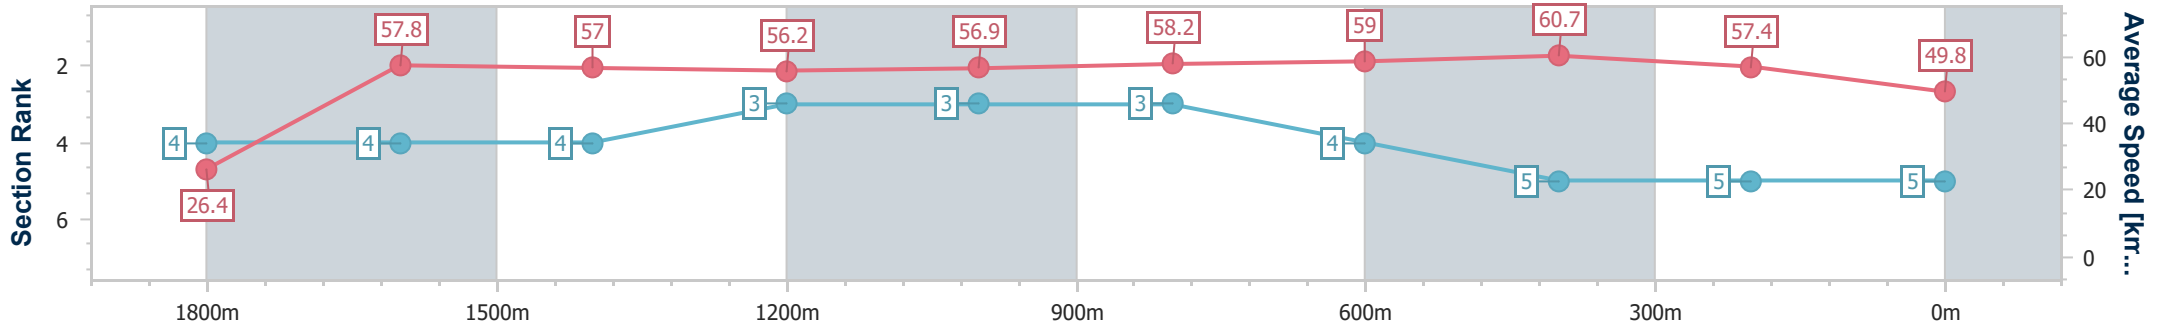

Aquis Park Gold Coast Poly QLD Professional

Race 1: Superior Pak Class 3 Handicap - 1900m

09 September 2023 - 12:49

Track Rating: Synthetic , Weather: Fine, Rail Position: True

Section	Overall	1800m	1600m	1400m	1200m	1000m	800m	600m	400m	200m			
Section Times	2:02.62 [5] (0:08.39)	1:54.23 [4] (0:12.41)	1:41.82 [4] (0:12.59)	1:29.23 [4] (0:12.88)	1:16.35 [3] (0:12.68)	1:03.67 [3] (0:12.38)	0:51.29 [3] (0:12.25)	0:39.04 [4] (0:11.95)	0:27.09 [5] (0:12.60)	0:14.49 [5] (0:14.49)			
Average Speed [km/h]	26.4	57.8	57.0	56.2	56.9	58.2	59.0	60.7	57.4	49.8			
Top Speed [km/h]	55.3	58.8	58.4	57.8	57.8	58.9	61.5	62.7	59.4	55.2			
Avg. Dist. to Rail [m]	0.4	0.8	0.5	0.9	1.7	0.8	0.5	1.3	3.3	6.5			
Avg. Stride Freq. [Hz]	2.1	2.3	2.3	2.2	2.2	2.2	2.3	2.3	2.3	2.1			
Avg. Stride Length [m]	10.2	7.0	6.9	7.0	7.1	7.2	7.2	7.2	6.9	6.4			

- [] Ranking at each section and finish
- .-.- No data available at this section
- NA No data available