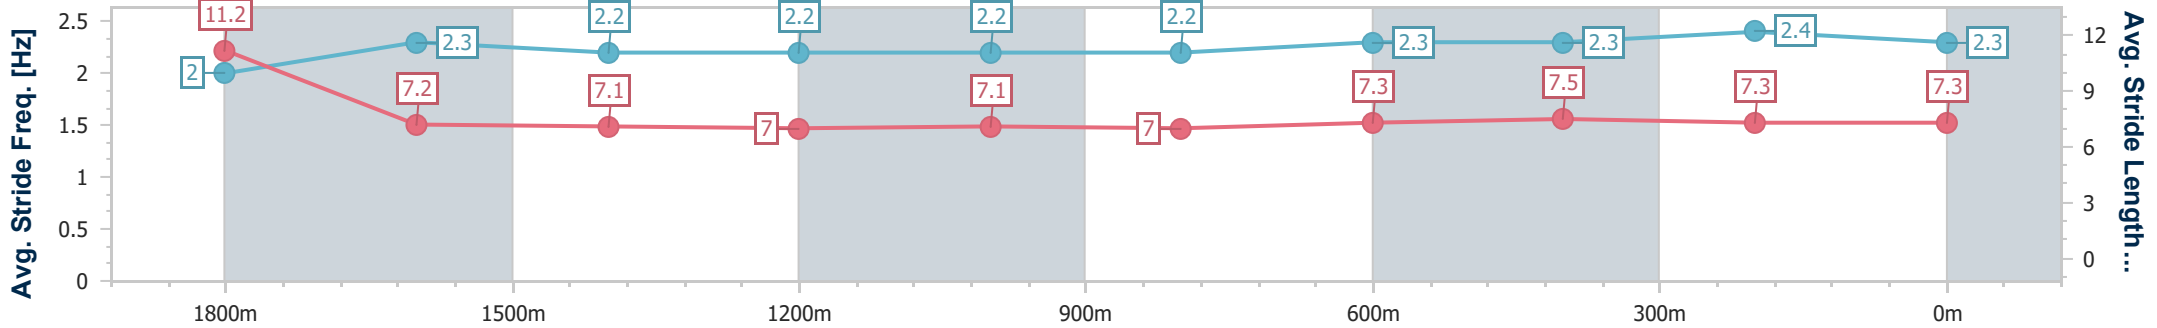

- [] Ranking at each section and finish
- .-.- No data available at this section
- NA No data available

Horse/Jockey Name	Fine Ruby
Final Rank	3
Fastest Section Time (Section)	0:08.52 (Overall)
Top Speed [km/h] (Section)	63.5 (600m)
Race State	Finished