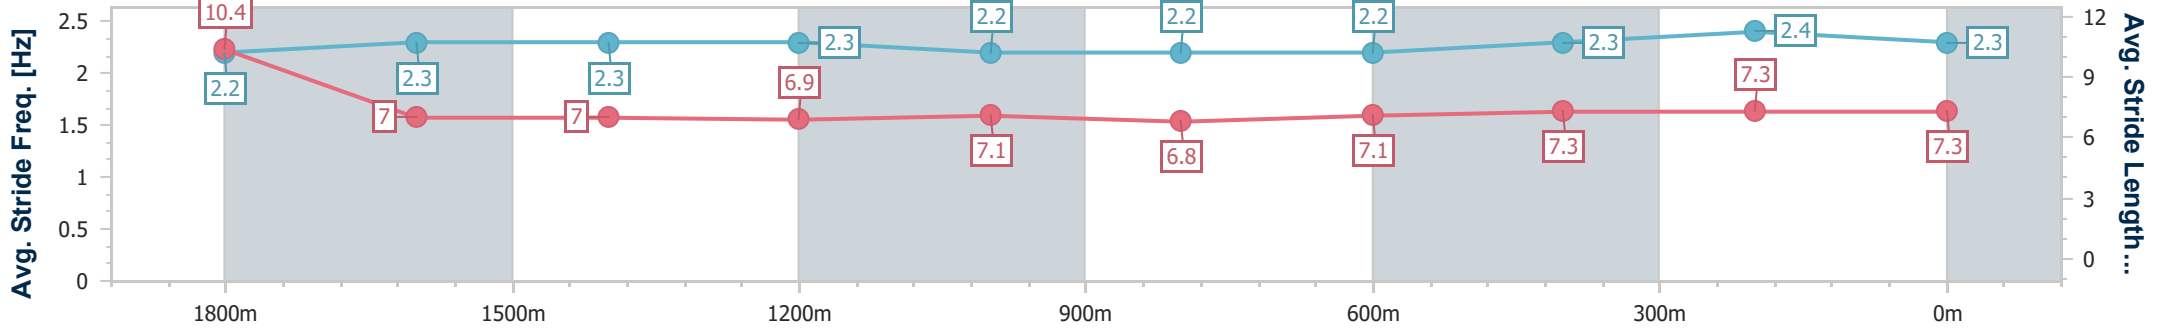

09 September 2023 - 12:49

Track Rating: Synthetic , Weather: Fine, Rail Position: True

Section	Overall	1800m	1600m	1400m	1200m	1000m	800m	600m	400m	200m			
Section Times	1:58.25 [1] (0:08.21)	1:50.04 [2] (0:12.31)	1:37.73 [1] (0:12.52)	1:25.21 [1] (0:12.94)	1:12.27 [1] (0:12.68)	0:59.59 [1] (0:12.52)	0:47.07 [1] (0:12.20)	0:34.87 [1] (0:11.58)	0:23.29 [1] (0:11.55)	0:11.74 [1] (0:11.74)			
Average Speed [km/h]	23.4	58.4	57.1	55.8	56.7	57.6	59.3	62.3	62.5	61.6			
Top Speed [km/h]	56.3	60.5	59.1	56.8	57.8	58.1	61.4	63.4	63.5	63.2			
Avg. Dist. to Rail [m]	0.5	0.5	1.1	0.7	1.8	0.6	0.8	0.7	2.2	7.0			
Avg. Stride Freq. [Hz]	2.2	2.3	2.3	2.3	2.2	2.2	2.2	2.3	2.4	2.3			
Avg. Stride Length [m]	10.4	7.0	7.0	6.9	7.1	6.8	7.1	7.3	7.3	7.3			