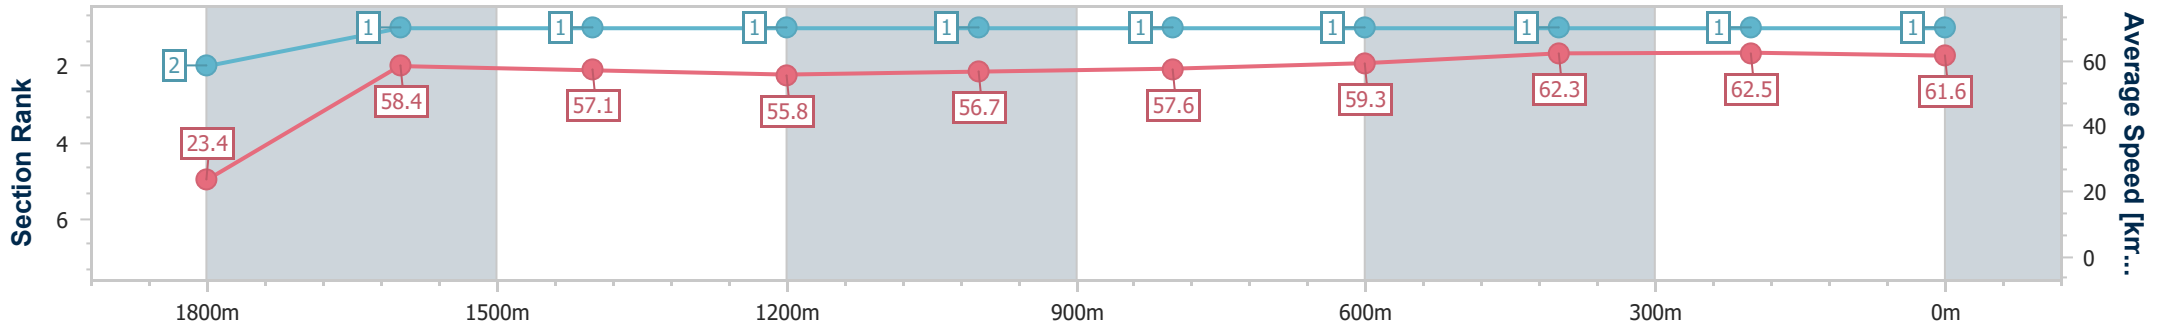

09 September 2023 - 12:49

Track Rating: Synthetic , Weather: Fine, Rail Position: True

Section	Overall	1800m	1600m	1400m	1200m	1000m	800m	600m	400m	200m			
Section Times	1:58.25 [1] (0:08.21)	1:50.04 [2] (0:12.31)	1:37.73 [1] (0:12.52)	1:25.21 [1] (0:12.94)	1:12.27 [1] (0:12.68)	0:59.59 [1] (0:12.52)	0:47.07 [1] (0:12.20)	0:34.87 [1] (0:11.58)	0:23.29 [1] (0:11.55)	0:11.74 [1] (0:11.74)			
Average Speed [km/h]	23.4	58.4	57.1	55.8	56.7	57.6	59.3	62.3	62.5	61.6			
Top Speed [km/h]	56.3	60.5	59.1	56.8	57.8	58.1	61.4	63.4	63.5	63.2			
Avg. Dist. to Rail [m]	0.5	0.5	1.1	0.7	1.8	0.6	0.8	0.7	2.2	7.0			
Avg. Stride Freq. [Hz]	2.2	2.3	2.3	2.3	2.2	2.2	2.2	2.3	2.4	2.3			
Avg. Stride Length [m]	10.4	7.0	7.0	6.9	7.1	6.8	7.1	7.3	7.3	7.3			