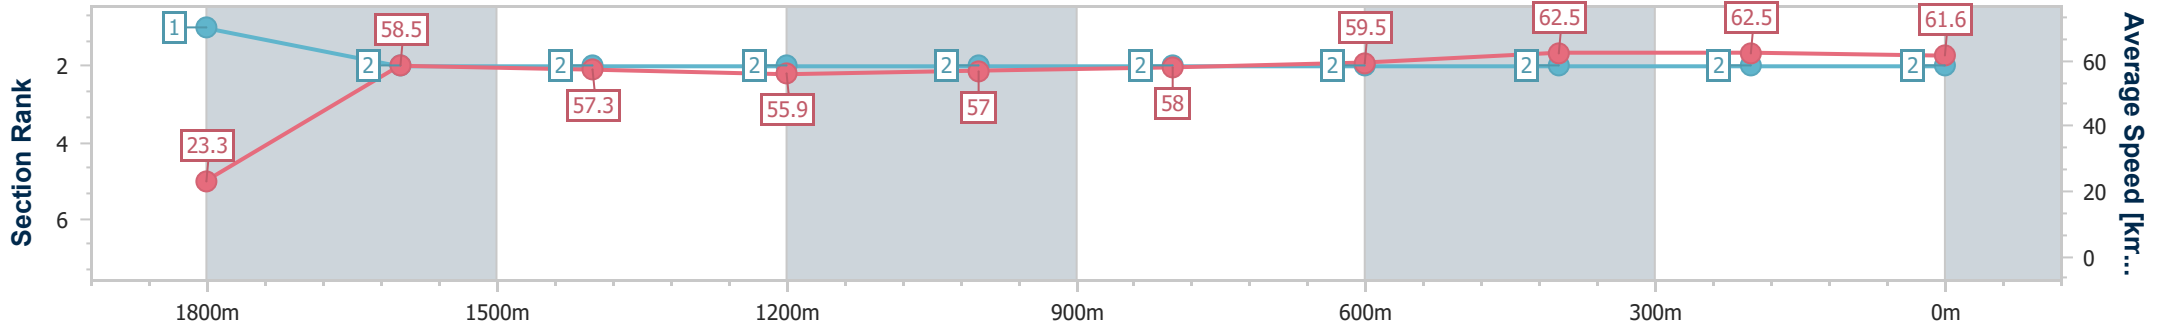

- [] Ranking at each section and finish
- .-.- No data available at this section
- NA No data available

Horse/Jockey Name	Fine Ruby
Final Rank	3
Fastest Section Time (Section)	0:08.52 (Overall)
Top Speed [km/h] (Section)	63.5 (600m)
Race State	Finished