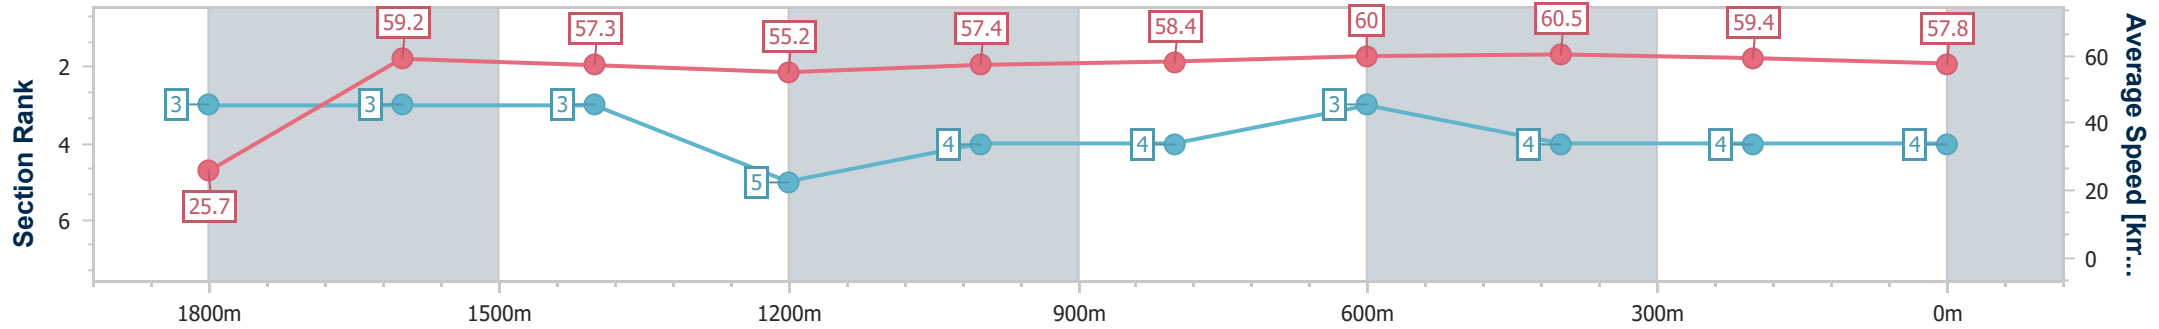

- [] Ranking at each section and finish
- .-.- No data available at this section
- NA No data available

Horse/Jockey Name	Miss Pierpoint
Final Rank	4
Fastest Section Time (Section)	0:08.33 (Overall)
Top Speed [km/h] (Section)	61.8 (600m)
Race State	Finished

Aquis Park Gold Coast Poly QLD Professional

Race 1: Superior Pak Class 3 Handicap - 1900m

09 September 2023 - 12:49

Track Rating: Synthetic , Weather: Fine, Rail Position: True

Section	Overall	1800m	1600m	1400m	1200m	1000m	800m	600m	400m	200m
Section Times	2:00.20 [4] (0:08.33)	1:51.87 [3] (0:12.23)	1:39.64 [3] (0:12.62)	1:27.02 [3] (0:13.24)	1:13.78 [5] (0:12.54)	1:01.24 [4] (0:12.44)	0:48.80 [4] (0:12.12)	0:36.68 [3] (0:11.98)	0:24.70 [4] (0:12.19)	0:12.51 [4] (0:12.51)
Average Speed [km/h]	25.7	59.2	57.3	55.2	57.4	58.4	60.0	60.5	59.4	57.8
Top Speed [km/h]	56.1	61.8	58.7	56.4	58.6	59.0	61.2	61.8	60.8	59.2
Avg. Dist. to Rail [m]	3.1	1.9	2.1	1.8	3.0	3.1	2.0	1.7	3.7	6.6
Avg. Stride Freq. [Hz]	2.1	2.3	2.3	2.3	2.2	2.2	2.3	2.3	2.3	2.3
Avg. Stride Length [m]	10.4	7.1	6.9	6.8	7.0	7.2	7.3	7.2	7.0	7.0

- [] Ranking at each section and finish
- .-.- No data available at this section
- NA No data available

Horse/Jockey Name	Triple Citizen
Final Rank	5
Fastest Section Time (Section)	0:08.39 (Overall)
Top Speed [km/h] (Section)	62.7 (600m)
Race State	Finished