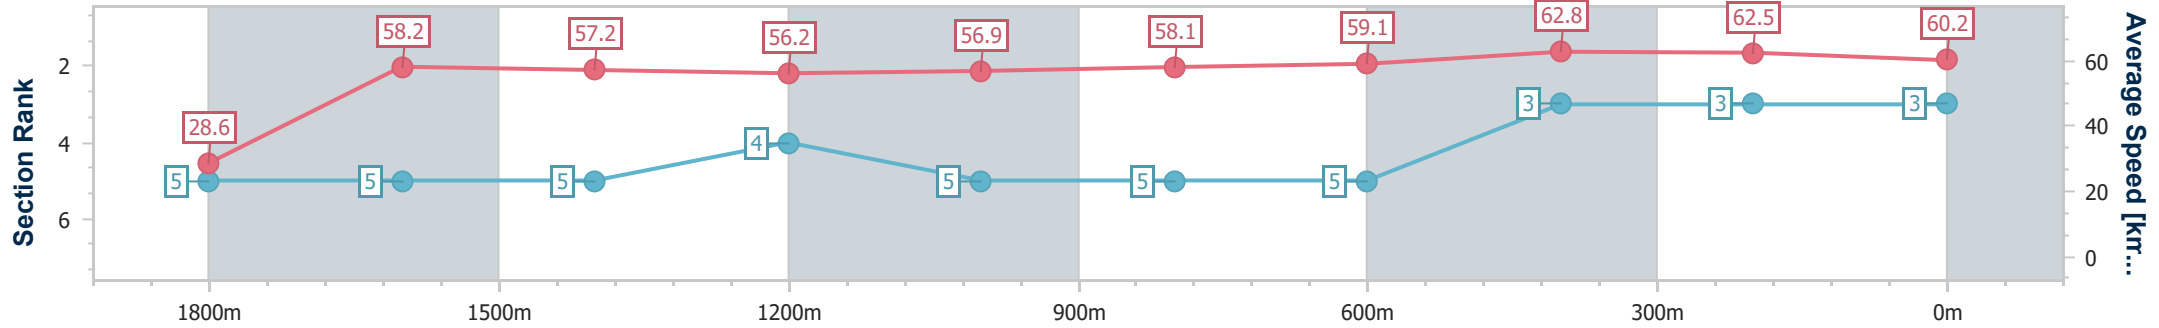

- [] Ranking at each section and finish
- .-.- No data available at this section
- NA No data available

Horse/Jockey Name	Miss Pierpoint
Final Rank	4
Fastest Section Time (Section)	0:08.33 (Overall)
Top Speed [km/h] (Section)	61.8 (600m)
Race State	Finished