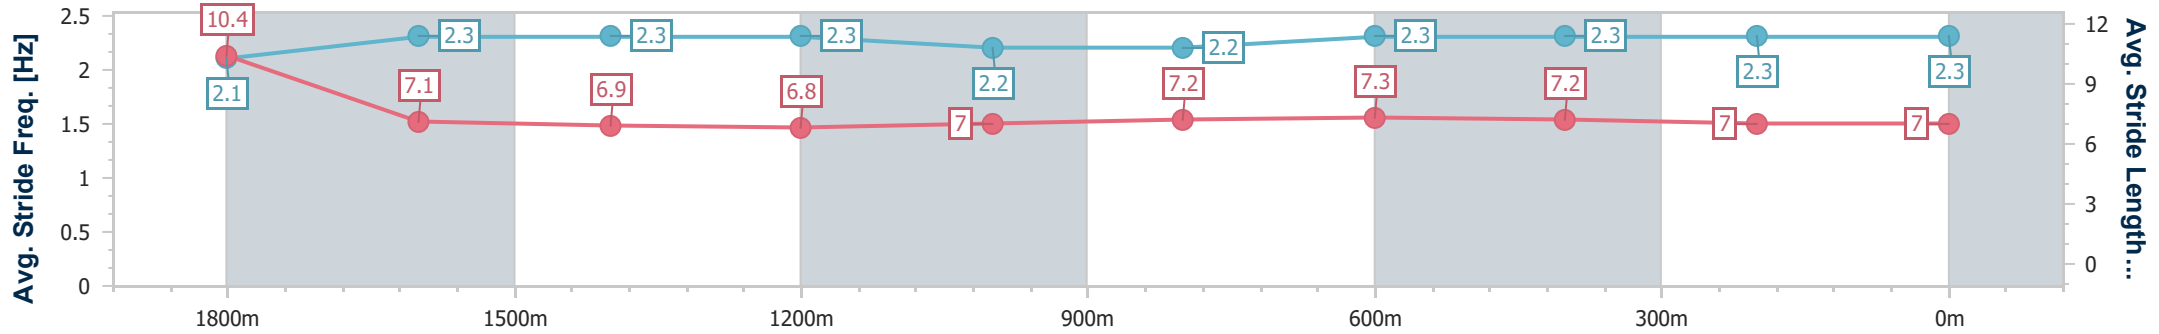

- [] Ranking at each section and finish
- .-.- No data available at this section
- NA No data available

Horse/Jockey Name	Miss Pierpoint
Final Rank	4
Fastest Section Time (Section)	0:08.33 (Overall)
Top Speed [km/h] (Section)	61.8 (600m)
Race State	Finished

Aquis Park Gold Coast Poly QLD Professional

Race 1: Superior Pak Class 3 Handicap - 1900m

09 September 2023 - 12:49

Track Rating: Synthetic , Weather: Fine, Rail Position: True

Section	Overall	1800m	1600m	1400m	1200m	1000m	800m	600m	400m	200m
Section Times	2:00.20 [4] (0:08.33)	1:51.87 [3] (0:12.23)	1:39.64 [3] (0:12.62)	1:27.02 [3] (0:13.24)	1:13.78 [5] (0:12.54)	1:01.24 [4] (0:12.44)	0:48.80 [4] (0:12.12)	0:36.68 [3] (0:11.98)	0:24.70 [4] (0:12.19)	0:12.51 [4] (0:12.51)
Average Speed [km/h]	25.7	59.2	57.3	55.2	57.4	58.4	60.0	60.5	59.4	57.8
Top Speed [km/h]	56.1	61.8	58.7	56.4	58.6	59.0	61.2	61.8	60.8	59.2
Avg. Dist. to Rail [m]	3.1	1.9	2.1	1.8	3.0	3.1	2.0	1.7	3.7	6.6
Avg. Stride Freq. [Hz]	2.1	2.3	2.3	2.3	2.2	2.2	2.3	2.3	2.3	2.3
Avg. Stride Length [m]	10.4	7.1	6.9	6.8	7.0	7.2	7.3	7.2	7.0	7.0