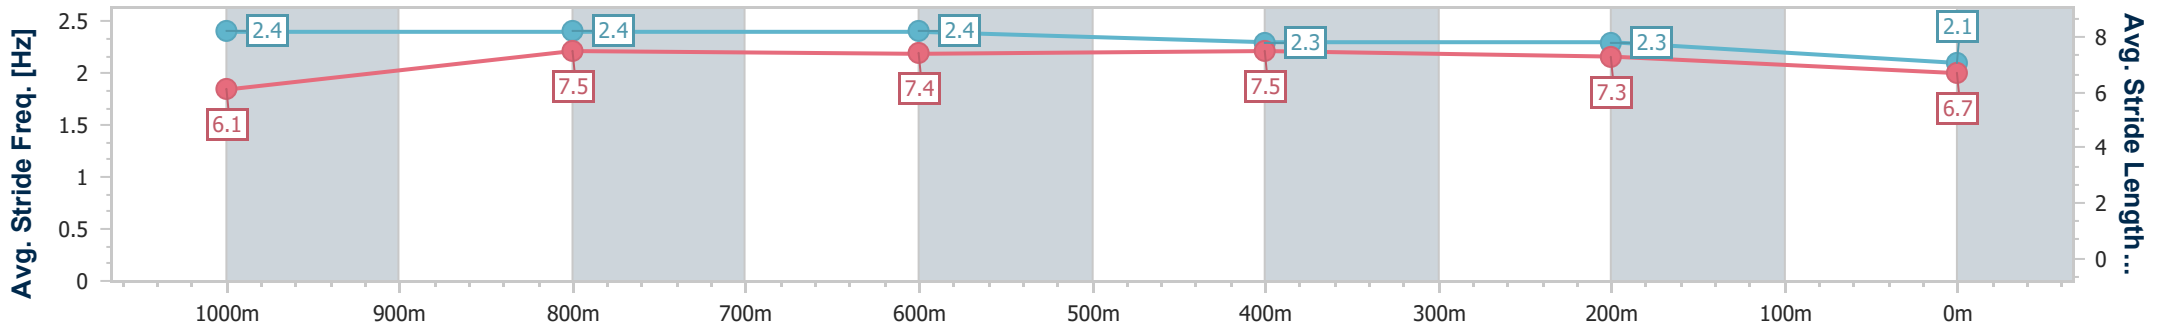

- [] Ranking at each section and finish
- .-.- No data available at this section
- NA No data available

Horse/Jockey Name	Albert's In Charge
Final Rank	8
Fastest Section Time (Section)	0:11.18 (1000m)
Top Speed [km/h] (Section)	66.0 (Overall)
Race State	Finished

Aquis Park Gold Coast Poly QLD Professional
Race 2: TAB WE'RE ON BENCHMARK 60 Handicap - 1200m

23 September 2023 - 13:59

Track Rating: Synthetic, Weather: Fine, Rail Position: True

Section	Overall	1000m	800m	600m	400m	200m
Section Times	1:13.97 [8] (0:13.61)	1:00.36 [3] (0:11.18)	0:49.18 [4] (0:11.37)	0:37.81 [4] (0:11.62)	0:26.19 [6] (0:12.07)	0:14.12 [7] (0:14.12)
Average Speed [km/h]	52.9	64.4	63.5	62.5	60.2	51.1
Top Speed [km/h]	66.0	66.0	64.9	64.2	62.2	57.4
Avg. Dist. to Rail [m]	0.6	0.2	0.8	1.9	3.8	5.1
Avg. Stride Freq. [Hz]	2.4	2.4	2.4	2.3	2.3	2.1
Avg. Stride Length [m]	6.1	7.5	7.4	7.5	7.3	6.7

- [] Ranking at each section and finish
- .-.- No data available at this section
- NA No data available