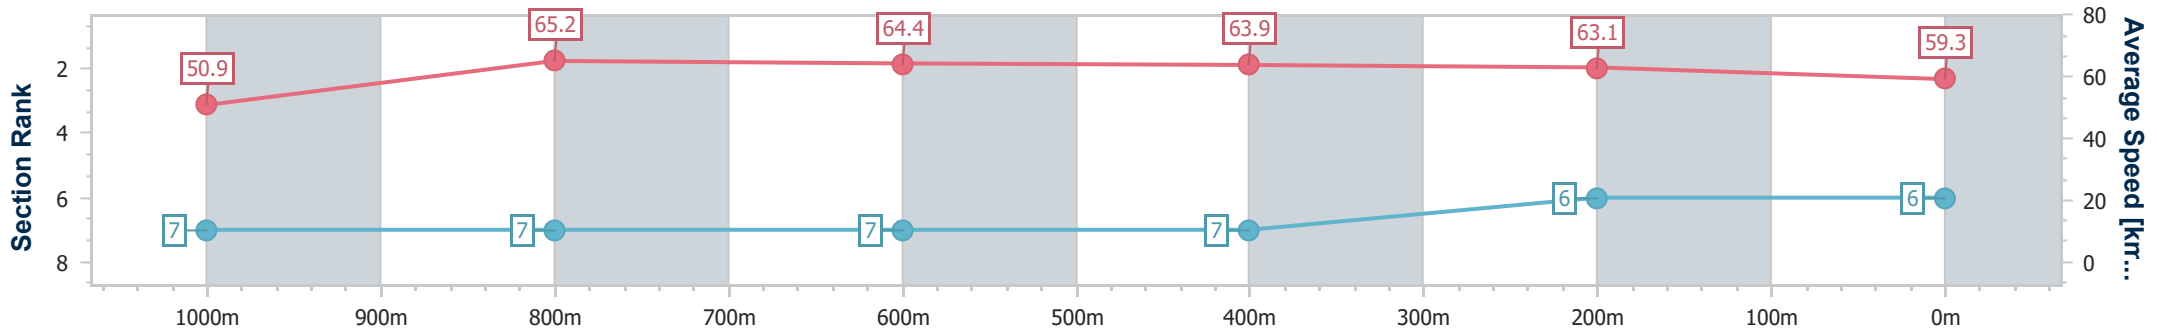

Horse/Jockey Name	Spirit's Charm
Final Rank	6
Fastest Section Time (Section)	0:11.10 (1000m)
Top Speed [km/h] (Section)	66.0 (1000m)
Race State	Finished

Aquis Park Gold Coast Poly QLD Professional
Race 2: TAB WE'RE ON BENCHMARK 60 Handicap - 1200m

23 September 2023 - 13:59

Track Rating: Synthetic, Weather: Fine, Rail Position: True

Section	Overall	1000m	800m	600m	400m	200m
Section Times	1:11.60 [6] (0:14.12)	0:57.48 [7] (0:11.10)	0:46.38 [7] (0:11.28)	0:35.10 [7] (0:11.41)	0:23.69 [7] (0:11.52)	0:12.17 [6] (0:12.17)
Average Speed [km/h]	50.9	65.2	64.4	63.9	63.1	59.3
Top Speed [km/h]	65.1	66.0	65.4	65.1	63.9	61.9
Avg. Dist. to Rail [m]	3.8	1.6	1.8	2.4	4.2	6.1
Avg. Stride Freq. [Hz]	2.2	2.3	2.3	2.3	2.3	2.2
Avg. Stride Length [m]	6.4	7.7	7.7	7.7	7.5	7.3

- [ ] Ranking at each section and finish
- -.-.- No data available at this section
- NA No data available