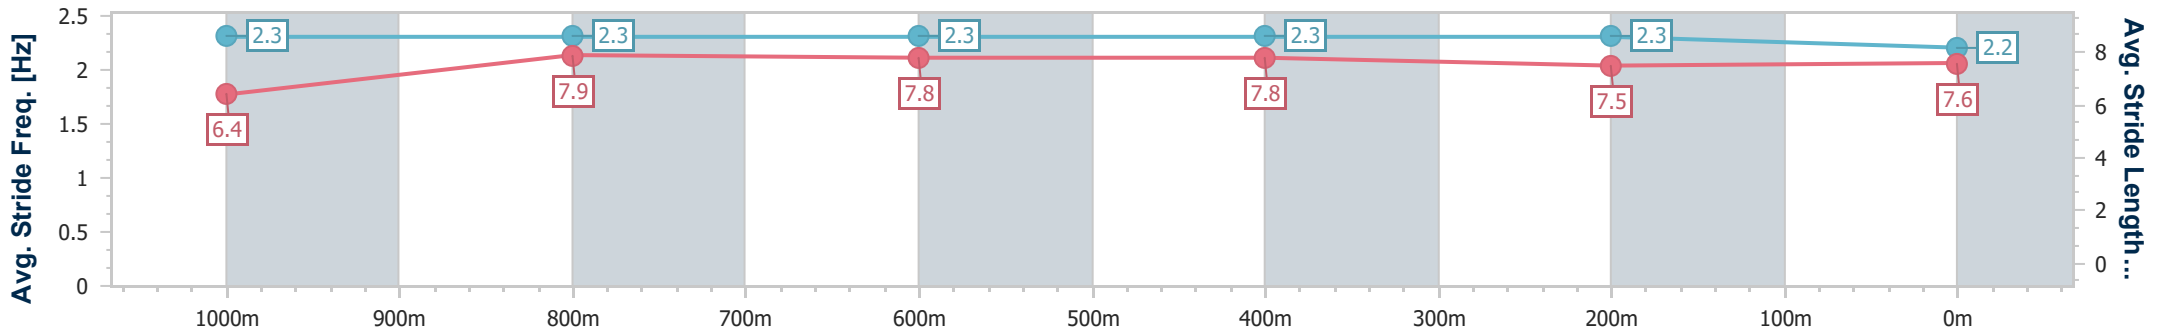

Horse/Jockey Name	Wowit's Willywonka
Final Rank	4
Fastest Section Time (Section)	0:11.01 (1000m)
Top Speed [km/h] (Section)	66.8 (1000m)
Race State	Finished

Aquis Park Gold Coast Poly QLD Professional
Race 2: TAB WE'RE ON BENCHMARK 60 Handicap - 1200m

23 September 2023 - 13:59

Track Rating: Synthetic, Weather: Fine, Rail Position: True

Section	Overall	1000m	800m	600m	400m	200m
Section Times	1:10.95 [4] (0:13.70)	0:57.25 [4] (0:11.01)	0:46.24 [3] (0:11.29)	0:34.95 [2] (0:11.38)	0:23.57 [3] (0:11.47)	0:12.10 [4] (0:12.10)
Average Speed [km/h]	52.6	65.8	64.6	64.3	63.2	59.7
Top Speed [km/h]	65.7	66.8	65.5	65.0	64.4	61.9
Avg. Dist. to Rail [m]	5.8	2.5	2.6	3.4	4.7	7.1
Avg. Stride Freq. [Hz]	2.3	2.3	2.3	2.3	2.3	2.2
Avg. Stride Length [m]	6.4	7.9	7.8	7.8	7.5	7.6

- [ ] Ranking at each section and finish
- -.-.- No data available at this section
- NA No data available