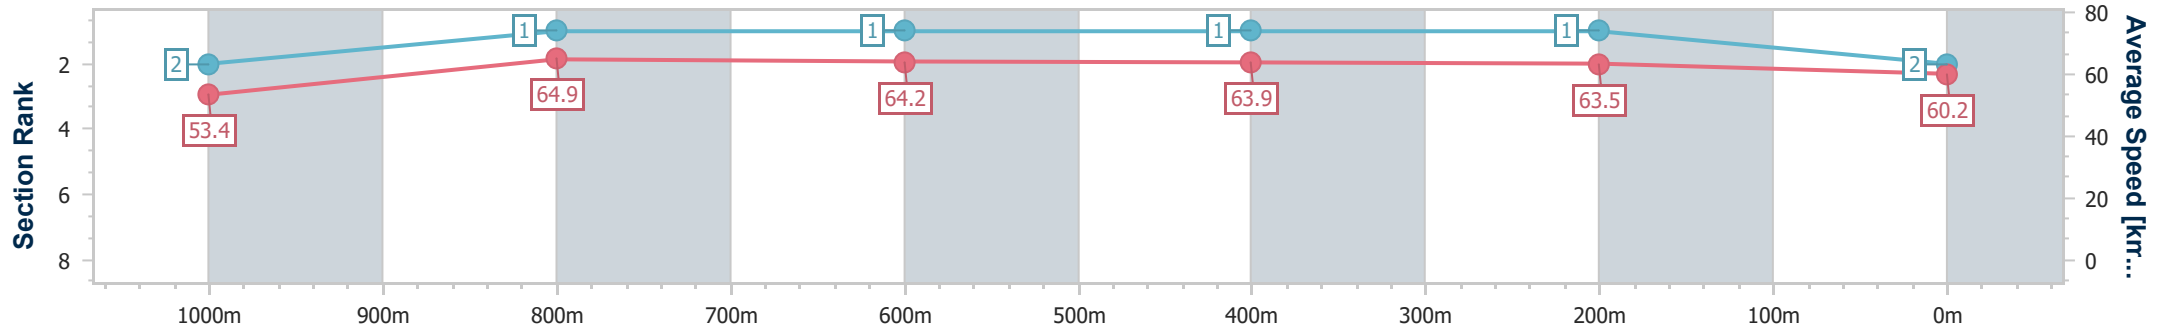

Horse/Jockey Name	Data Patch
Final Rank	2
Fastest Section Time (Section)	0:11.09 (1000m)
Top Speed [km/h] (Section)	67.3 (1000m)
Race State	Finished

Aquis Park Gold Coast Poly QLD Professional
Race 2: TAB WE'RE ON BENCHMARK 60 Handicap - 1200m

23 September 2023 - 13:59

Track Rating: Synthetic, Weather: Fine, Rail Position: True

Section	Overall	1000m	800m	600m	400m	200m
Section Times	1:10.52 [2] (0:13.49)	0:57.03 [2] (0:11.09)	0:45.94 [1] (0:11.22)	0:34.72 [1] (0:11.31)	0:23.41 [1] (0:11.39)	0:12.02 [1] (0:12.02)
Average Speed [km/h]	53.4	64.9	64.2	63.9	63.5	60.2
Top Speed [km/h]	67.3	67.3	65.0	64.7	64.5	63.0
Avg. Dist. to Rail [m]	3.0	0.9	0.3	0.8	1.8	2.3
Avg. Stride Freq. [Hz]	2.3	2.4	2.4	2.3	2.4	2.3
Avg. Stride Length [m]	6.4	7.6	7.6	7.6	7.4	7.2

- [ ] Ranking at each section and finish
- -.-.- No data available at this section
- NA No data available