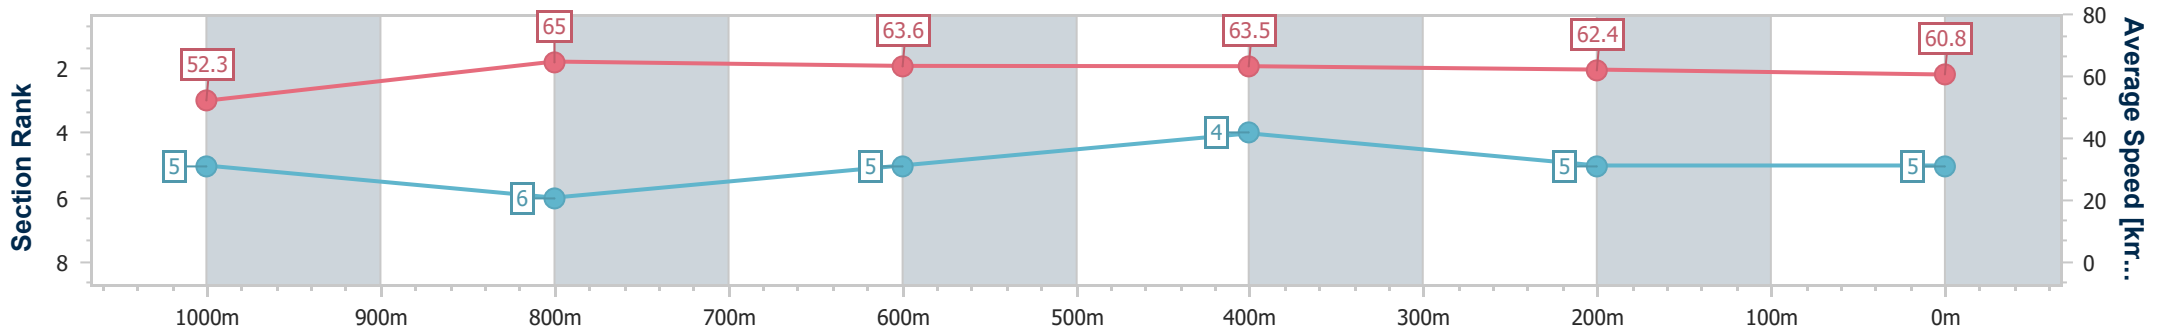

Horse/Jockey Name	Blue Velvet
Final Rank	5
Fastest Section Time (Section)	0:11.08 (1000m)
Top Speed [km/h] (Section)	66.3 (1000m)
Race State	Finished

Aquis Park Gold Coast Poly QLD Professional
Race 2: TAB WE'RE ON BENCHMARK 60 Handicap - 1200m

23 September 2023 - 13:59

Track Rating: Synthetic, Weather: Fine, Rail Position: True

Section	Overall	1000m	800m	600m	400m	200m
Section Times	1:10.95 [5] (0:13.77)	0:57.18 [5] (0:11.08)	0:46.10 [6] (0:11.33)	0:34.77 [5] (0:11.37)	0:23.40 [4] (0:11.58)	0:11.82 [5] (0:11.82)
Average Speed [km/h]	52.3	65.0	63.6	63.5	62.4	60.8
Top Speed [km/h]	65.3	66.3	65.1	64.8	63.8	62.6
Avg. Dist. to Rail [m]	0.5	0.3	0.6	0.5	2.5	6.0
Avg. Stride Freq. [Hz]	2.3	2.3	2.3	2.3	2.3	2.3
Avg. Stride Length [m]	6.4	7.9	7.7	7.8	7.5	7.5

- [ ] Ranking at each section and finish
- -.-.- No data available at this section
- NA No data available