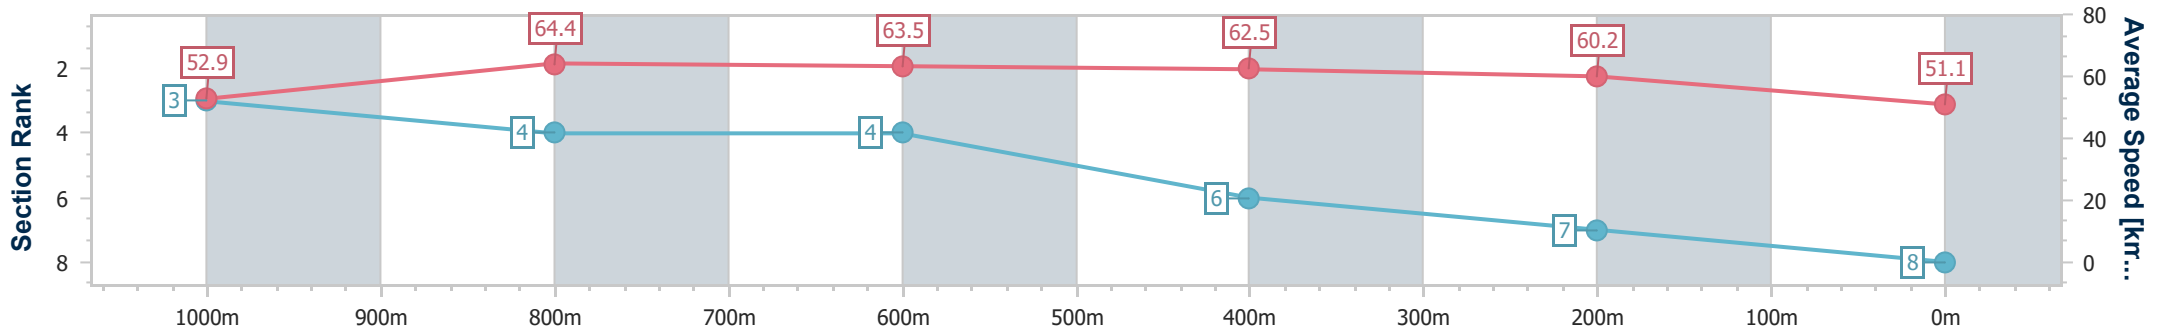

Horse/Jockey Name	Albert's In Charge
Final Rank	8
Fastest Section Time (Section)	0:11.18 (1000m)
Top Speed [km/h] (Section)	66.0 (Overall)
Race State	Finished

Aquis Park Gold Coast Poly QLD Professional
Race 2: TAB WE'RE ON BENCHMARK 60 Handicap - 1200m

23 September 2023 - 13:59

Track Rating: Synthetic, Weather: Fine, Rail Position: True

Section	Overall	1000m	800m	600m	400m	200m
Section Times	1:13.97 [8] (0:13.61)	1:00.36 [3] (0:11.18)	0:49.18 [4] (0:11.37)	0:37.81 [4] (0:11.62)	0:26.19 [6] (0:12.07)	0:14.12 [7] (0:14.12)
Average Speed [km/h]	52.9	64.4	63.5	62.5	60.2	51.1
Top Speed [km/h]	66.0	66.0	64.9	64.2	62.2	57.4
Avg. Dist. to Rail [m]	0.6	0.2	0.8	1.9	3.8	5.1
Avg. Stride Freq. [Hz]	2.4	2.4	2.4	2.3	2.3	2.1
Avg. Stride Length [m]	6.1	7.5	7.4	7.5	7.3	6.7

- [ ] Ranking at each section and finish
- -.-.- No data available at this section
- NA No data available