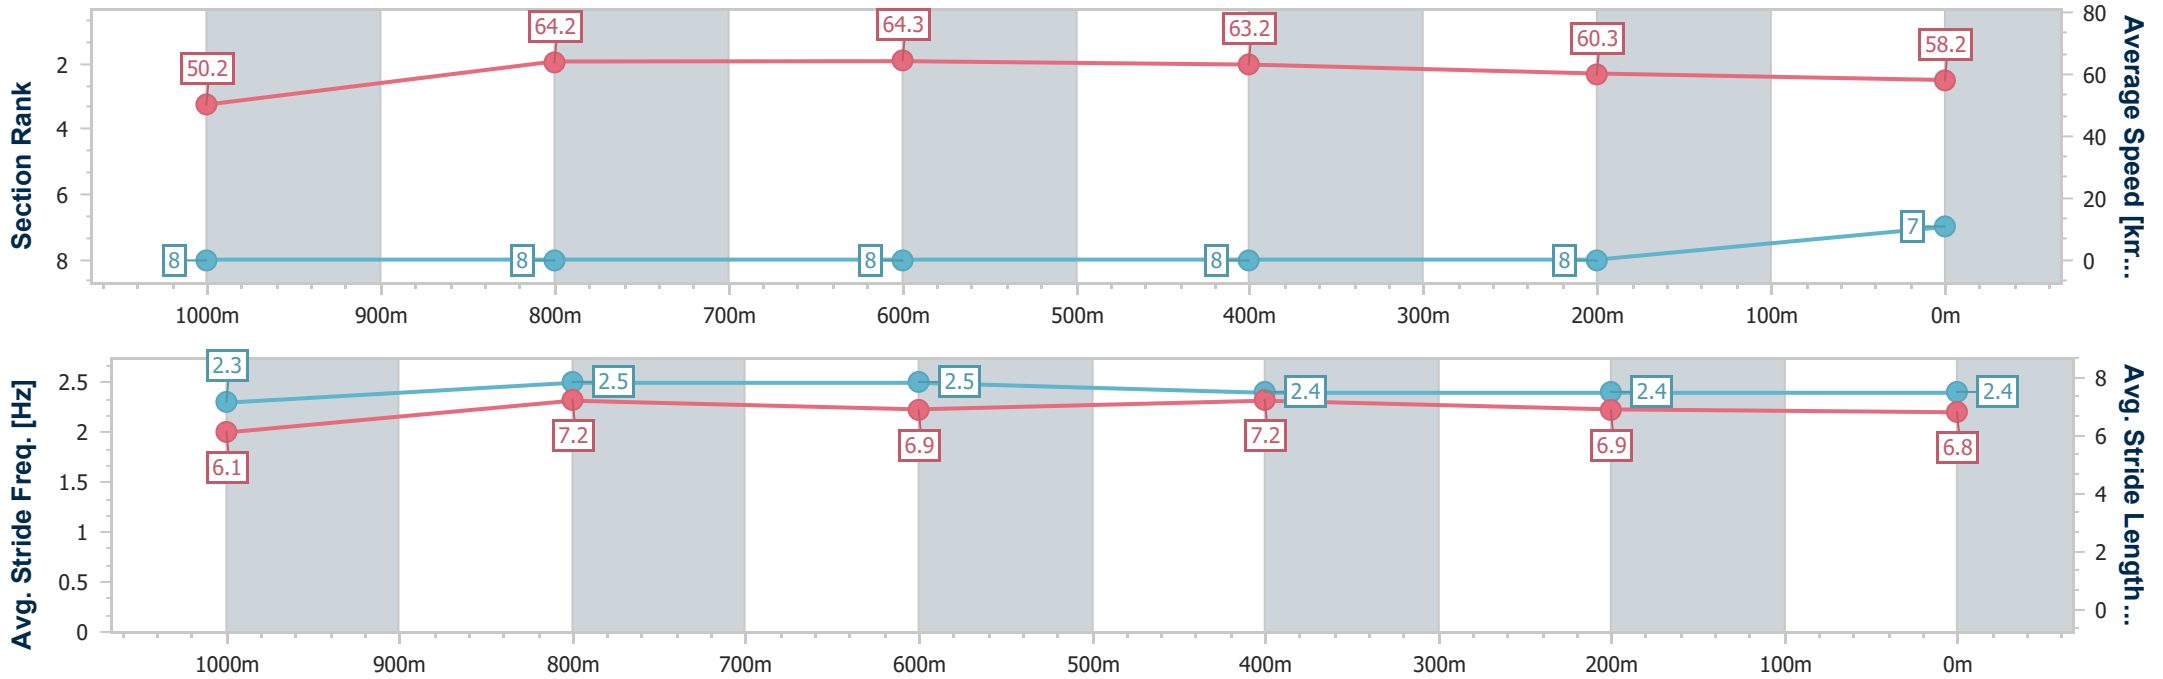

- [] Ranking at each section and finish
- .-.- No data available at this section
- NA No data available

Horse/Jockey Name	Flick
Final Rank	7
Fastest Section Time (Section)	0:11.22 (1000m)
Top Speed [km/h] (Section)	66.8 (600m)
Race State	Finished

- [] Ranking at each section and finish
- .-.- No data available at this section
- NA No data available

Horse/Jockey Name	Albert's In Charge
Final Rank	8
Fastest Section Time (Section)	0:11.18 (1000m)
Top Speed [km/h] (Section)	66.0 (Overall)
Race State	Finished