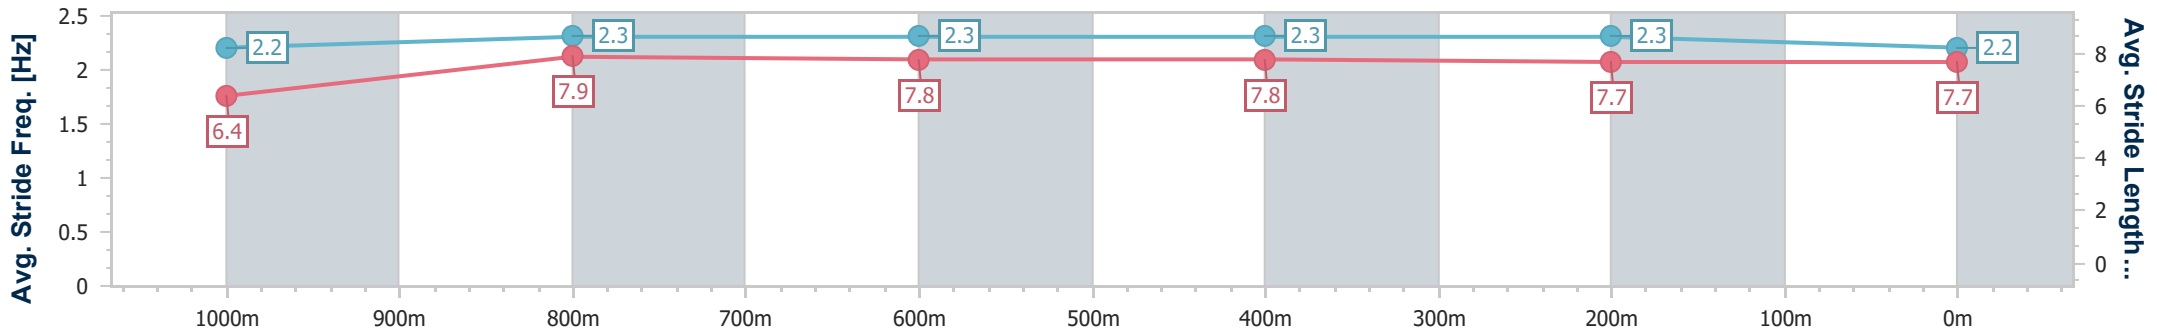

Horse/Jockey Name	Corfe Castle
Final Rank	3
Fastest Section Time (Section)	0:10.97 (1000m)
Top Speed [km/h] (Section)	67.6 (1000m)
Race State	Finished

Aquis Park Gold Coast Poly QLD Professional
Race 2: TAB WE'RE ON BENCHMARK 60 Handicap - 1200m

23 September 2023 - 13:59

Track Rating: Synthetic, Weather: Fine, Rail Position: True

Section	Overall	1000m	800m	600m	400m	200m
Section Times	1:10.65 [3] (0:13.85)	0:56.80 [6] (0:10.97)	0:45.83 [5] (0:11.48)	0:34.35 [6] (0:11.26)	0:23.09 [5] (0:11.24)	0:11.85 [3] (0:11.85)
Average Speed [km/h]	52.0	65.8	63.9	64.6	64.4	60.8
Top Speed [km/h]	66.9	67.6	66.8	67.4	65.9	64.3
Avg. Dist. to Rail [m]	5.0	0.8	2.9	2.7	3.8	6.6
Avg. Stride Freq. [Hz]	2.2	2.3	2.3	2.3	2.3	2.2
Avg. Stride Length [m]	6.4	7.9	7.8	7.8	7.7	7.7

- [ ] Ranking at each section and finish
- -.-.- No data available at this section
- NA No data available