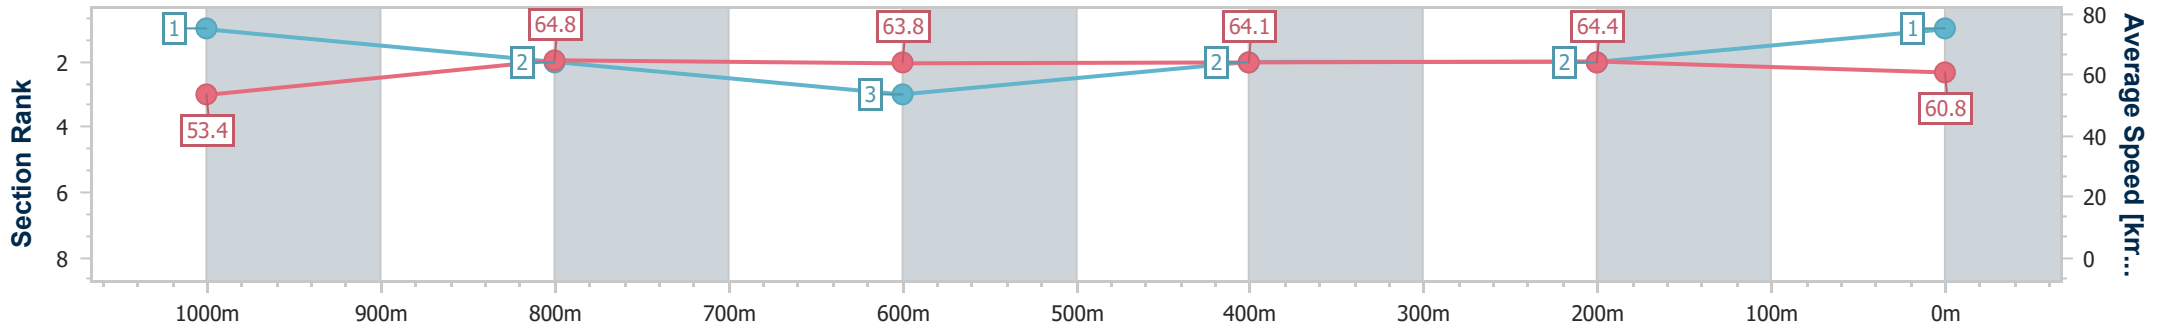

Horse/Jockey Name	Flag Hall
Final Rank	1
Fastest Section Time (Section)	0:11.15 (1000m)
Top Speed [km/h] (Section)	67.6 (Overall)
Race State	Finished

Aquis Park Gold Coast Poly QLD Professional
Race 2: TAB WE'RE ON BENCHMARK 60 Handicap - 1200m

23 September 2023 - 13:59

Track Rating: Synthetic, Weather: Fine, Rail Position: True

Section	Overall	1000m	800m	600m	400m	200m
Section Times	1:10.44 [1] (0:13.48)	0:56.96 [1] (0:11.15)	0:45.81 [2] (0:11.39)	0:34.42 [3] (0:11.32)	0:23.10 [2] (0:11.21)	0:11.89 [2] (0:11.89)
Average Speed [km/h]	53.4	64.8	63.8	64.1	64.4	60.8
Top Speed [km/h]	67.6	66.1	65.8	66.0	65.5	63.3
Avg. Dist. to Rail [m]	4.5	2.2	1.7	1.5	2.3	3.3
Avg. Stride Freq. [Hz]	2.4	2.5	2.5	2.5	2.5	2.4
Avg. Stride Length [m]	6.3	7.2	7.2	7.2	7.3	7.1

- [ ] Ranking at each section and finish
- -.-.- No data available at this section
- NA No data available