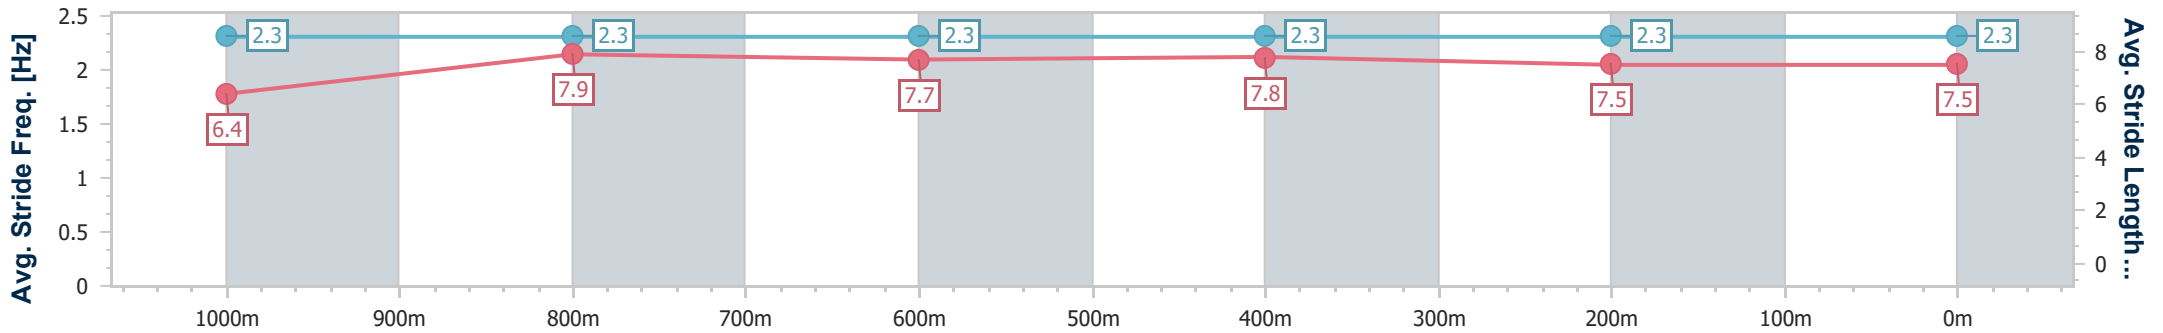

Horse/Jockey Name	Blue Velvet
Final Rank	5
Fastest Section Time (Section)	0:11.08 (1000m)
Top Speed [km/h] (Section)	66.3 (1000m)
Race State	Finished

Aquis Park Gold Coast Poly QLD Professional
Race 2: TAB WE'RE ON BENCHMARK 60 Handicap - 1200m

23 September 2023 - 13:59

Track Rating: Synthetic, Weather: Fine, Rail Position: True

Section	Overall	1000m	800m	600m	400m	200m
Section Times	1:10.95 [5] (0:13.77)	0:57.18 [5] (0:11.08)	0:46.10 [6] (0:11.33)	0:34.77 [5] (0:11.37)	0:23.40 [4] (0:11.58)	0:11.82 [5] (0:11.82)
Average Speed [km/h]	52.3	65.0	63.6	63.5	62.4	60.8
Top Speed [km/h]	65.3	66.3	65.1	64.8	63.8	62.6
Avg. Dist. to Rail [m]	0.5	0.3	0.6	0.5	2.5	6.0
Avg. Stride Freq. [Hz]	2.3	2.3	2.3	2.3	2.3	2.3
Avg. Stride Length [m]	6.4	7.9	7.7	7.8	7.5	7.5

- [ ] Ranking at each section and finish
- -.-.- No data available at this section
- NA No data available