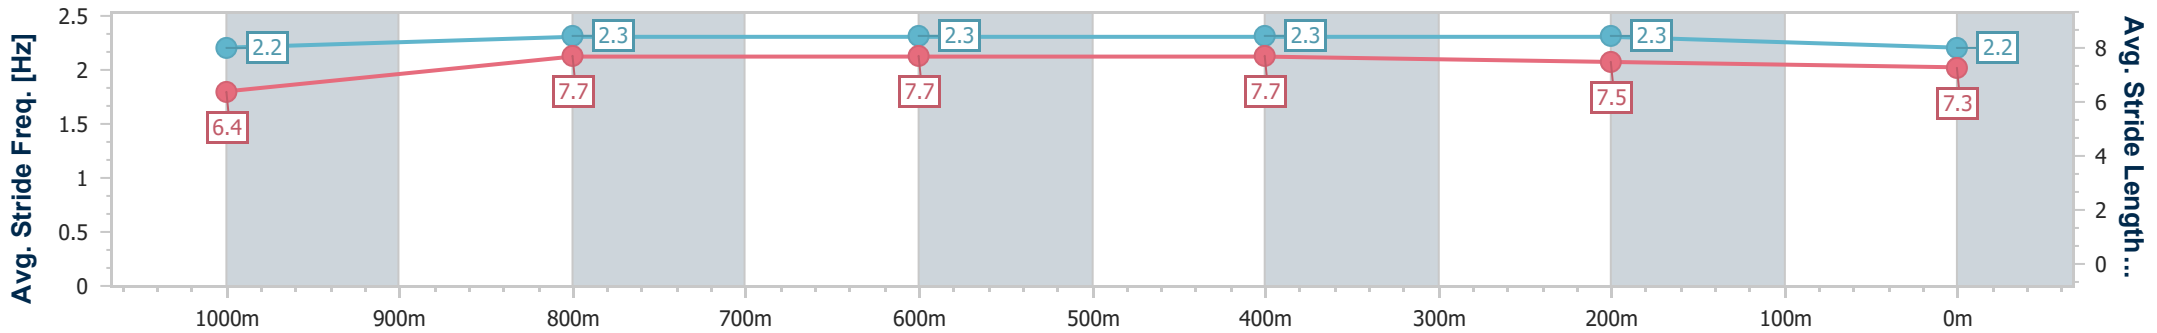

Horse/Jockey Name	Spirit's Charm
Final Rank	6
Fastest Section Time (Section)	0:11.10 (1000m)
Top Speed [km/h] (Section)	66.0 (1000m)
Race State	Finished

Aquis Park Gold Coast Poly QLD Professional
Race 2: TAB WE'RE ON BENCHMARK 60 Handicap - 1200m

23 September 2023 - 13:59

Track Rating: Synthetic, Weather: Fine, Rail Position: True

Section	Overall	1000m	800m	600m	400m	200m
Section Times	1:11.60 [6] (0:14.12)	0:57.48 [7] (0:11.10)	0:46.38 [7] (0:11.28)	0:35.10 [7] (0:11.41)	0:23.69 [7] (0:11.52)	0:12.17 [6] (0:12.17)
Average Speed [km/h]	50.9	65.2	64.4	63.9	63.1	59.3
Top Speed [km/h]	65.1	66.0	65.4	65.1	63.9	61.9
Avg. Dist. to Rail [m]	3.8	1.6	1.8	2.4	4.2	6.1
Avg. Stride Freq. [Hz]	2.2	2.3	2.3	2.3	2.3	2.2
Avg. Stride Length [m]	6.4	7.7	7.7	7.7	7.5	7.3

- [ ] Ranking at each section and finish
- -.-.- No data available at this section
- NA No data available