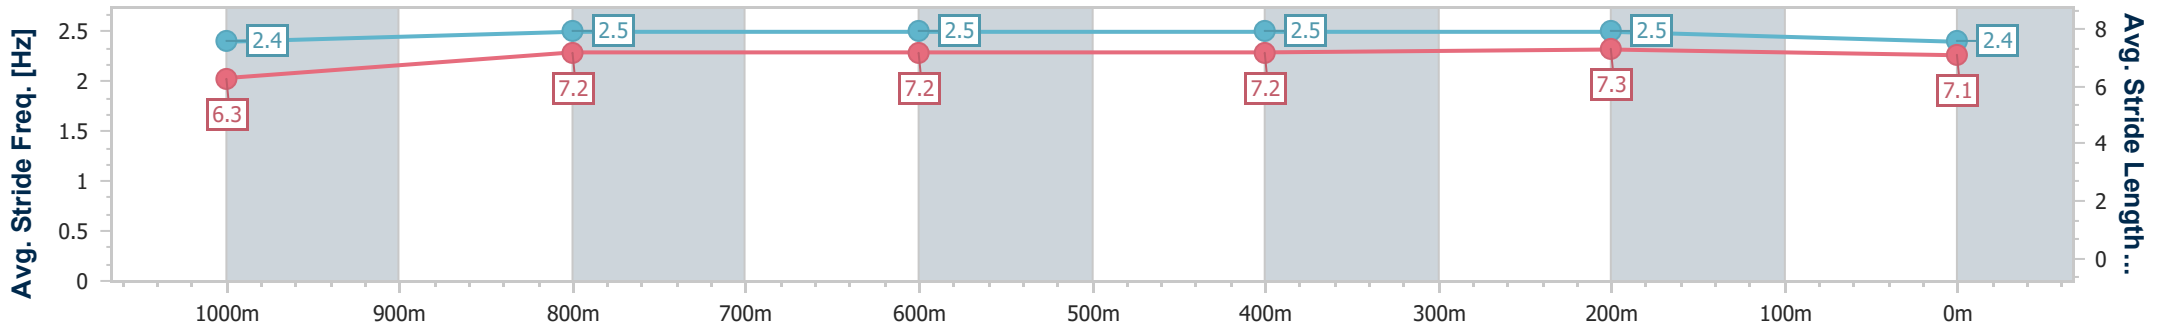

Horse/Jockey Name	Flag Hall
Final Rank	1
Fastest Section Time (Section)	0:11.15 (1000m)
Top Speed [km/h] (Section)	67.6 (Overall)
Race State	Finished

Aquis Park Gold Coast Poly QLD Professional
Race 2: TAB WE'RE ON BENCHMARK 60 Handicap - 1200m

23 September 2023 - 13:59

Track Rating: Synthetic, Weather: Fine, Rail Position: True

Section	Overall	1000m	800m	600m	400m	200m
Section Times	1:10.44 [1] (0:13.48)	0:56.96 [1] (0:11.15)	0:45.81 [2] (0:11.39)	0:34.42 [3] (0:11.32)	0:23.10 [2] (0:11.21)	0:11.89 [2] (0:11.89)
Average Speed [km/h]	53.4	64.8	63.8	64.1	64.4	60.8
Top Speed [km/h]	67.6	66.1	65.8	66.0	65.5	63.3
Avg. Dist. to Rail [m]	4.5	2.2	1.7	1.5	2.3	3.3
Avg. Stride Freq. [Hz]	2.4	2.5	2.5	2.5	2.5	2.4
Avg. Stride Length [m]	6.3	7.2	7.2	7.2	7.3	7.1

- [ ] Ranking at each section and finish
- -.-.- No data available at this section
- NA No data available