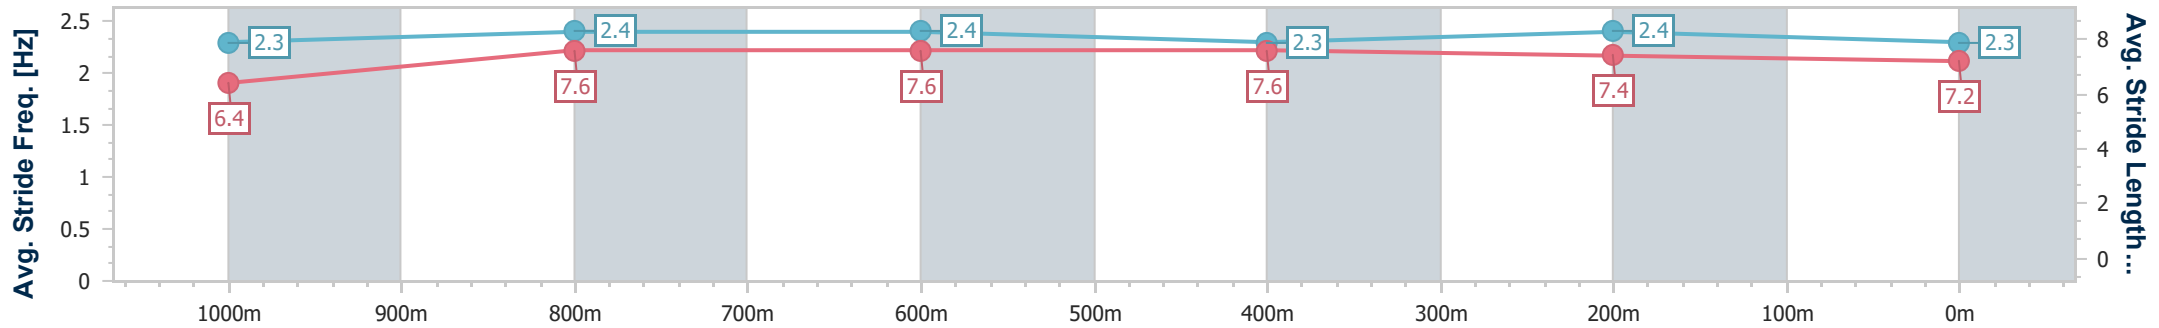

Horse/Jockey Name	Data Patch
Final Rank	2
Fastest Section Time (Section)	0:11.09 (1000m)
Top Speed [km/h] (Section)	67.3 (1000m)
Race State	Finished

Aquis Park Gold Coast Poly QLD Professional
Race 2: TAB WE'RE ON BENCHMARK 60 Handicap - 1200m

23 September 2023 - 13:59

Track Rating: Synthetic, Weather: Fine, Rail Position: True

Section	Overall	1000m	800m	600m	400m	200m
Section Times	1:10.52 [2] (0:13.49)	0:57.03 [2] (0:11.09)	0:45.94 [1] (0:11.22)	0:34.72 [1] (0:11.31)	0:23.41 [1] (0:11.39)	0:12.02 [1] (0:12.02)
Average Speed [km/h]	53.4	64.9	64.2	63.9	63.5	60.2
Top Speed [km/h]	67.3	67.3	65.0	64.7	64.5	63.0
Avg. Dist. to Rail [m]	3.0	0.9	0.3	0.8	1.8	2.3
Avg. Stride Freq. [Hz]	2.3	2.4	2.4	2.3	2.4	2.3
Avg. Stride Length [m]	6.4	7.6	7.6	7.6	7.4	7.2

- [ ] Ranking at each section and finish
- -.-.- No data available at this section
- NA No data available