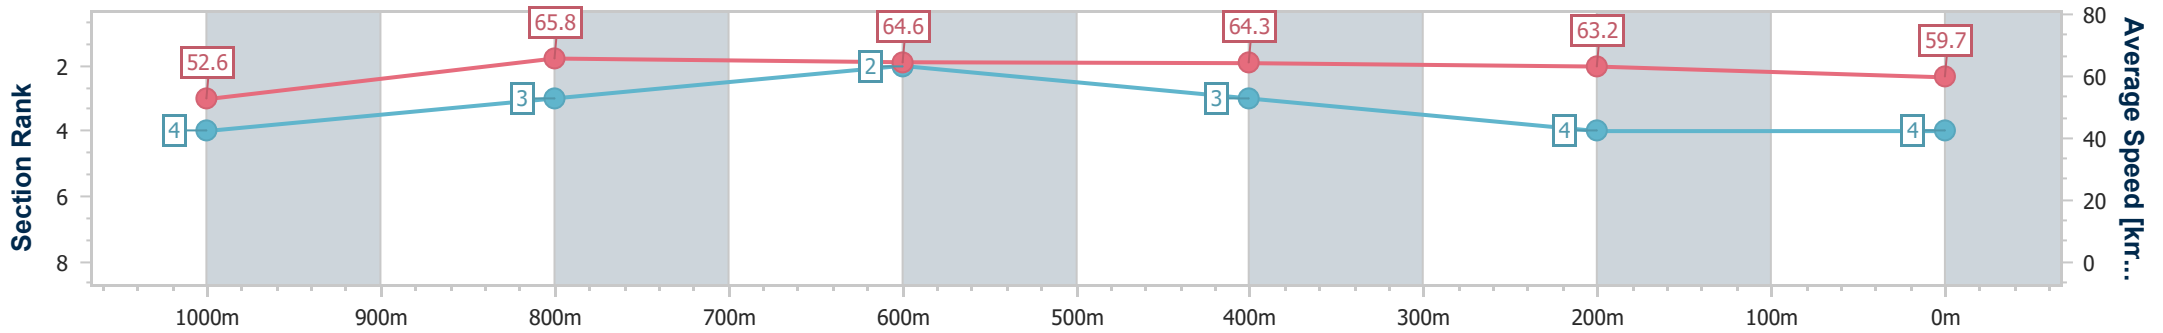

Horse/Jockey Name	Wowit's Willywonka
Final Rank	4
Fastest Section Time (Section)	0:11.01 (1000m)
Top Speed [km/h] (Section)	66.8 (1000m)
Race State	Finished

Aquis Park Gold Coast Poly QLD Professional
Race 2: TAB WE'RE ON BENCHMARK 60 Handicap - 1200m

23 September 2023 - 13:59

Track Rating: Synthetic, Weather: Fine, Rail Position: True

Section	Overall	1000m	800m	600m	400m	200m
Section Times	1:10.95 [4] (0:13.70)	0:57.25 [4] (0:11.01)	0:46.24 [3] (0:11.29)	0:34.95 [2] (0:11.38)	0:23.57 [3] (0:11.47)	0:12.10 [4] (0:12.10)
Average Speed [km/h]	52.6	65.8	64.6	64.3	63.2	59.7
Top Speed [km/h]	65.7	66.8	65.5	65.0	64.4	61.9
Avg. Dist. to Rail [m]	5.8	2.5	2.6	3.4	4.7	7.1
Avg. Stride Freq. [Hz]	2.3	2.3	2.3	2.3	2.3	2.2
Avg. Stride Length [m]	6.4	7.9	7.8	7.8	7.5	7.6

- [ ] Ranking at each section and finish
- -.-.- No data available at this section
- NA No data available