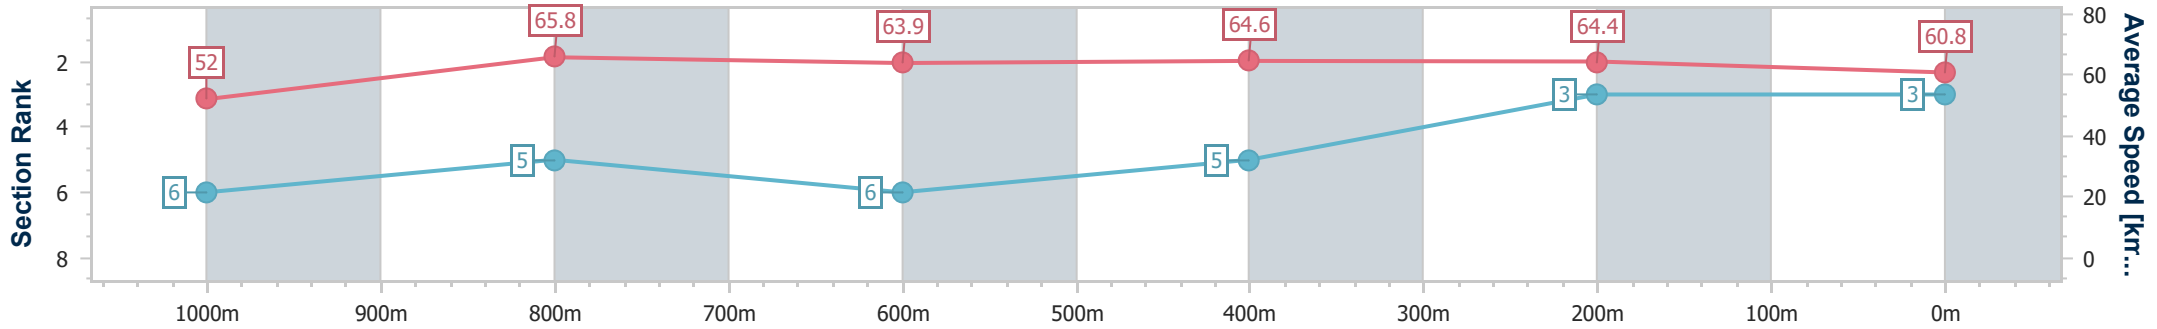

Horse/Jockey Name	Corfe Castle
Final Rank	3
Fastest Section Time (Section)	0:10.97 (1000m)
Top Speed [km/h] (Section)	67.6 (1000m)
Race State	Finished

Aquis Park Gold Coast Poly QLD Professional
Race 2: TAB WE'RE ON BENCHMARK 60 Handicap - 1200m

23 September 2023 - 13:59

Track Rating: Synthetic, Weather: Fine, Rail Position: True

Section	Overall	1000m	800m	600m	400m	200m
Section Times	1:10.65 [3] (0:13.85)	0:56.80 [6] (0:10.97)	0:45.83 [5] (0:11.48)	0:34.35 [6] (0:11.26)	0:23.09 [5] (0:11.24)	0:11.85 [3] (0:11.85)
Average Speed [km/h]	52.0	65.8	63.9	64.6	64.4	60.8
Top Speed [km/h]	66.9	67.6	66.8	67.4	65.9	64.3
Avg. Dist. to Rail [m]	5.0	0.8	2.9	2.7	3.8	6.6
Avg. Stride Freq. [Hz]	2.2	2.3	2.3	2.3	2.3	2.2
Avg. Stride Length [m]	6.4	7.9	7.8	7.8	7.7	7.7

- [ ] Ranking at each section and finish
- -.-.- No data available at this section
- NA No data available